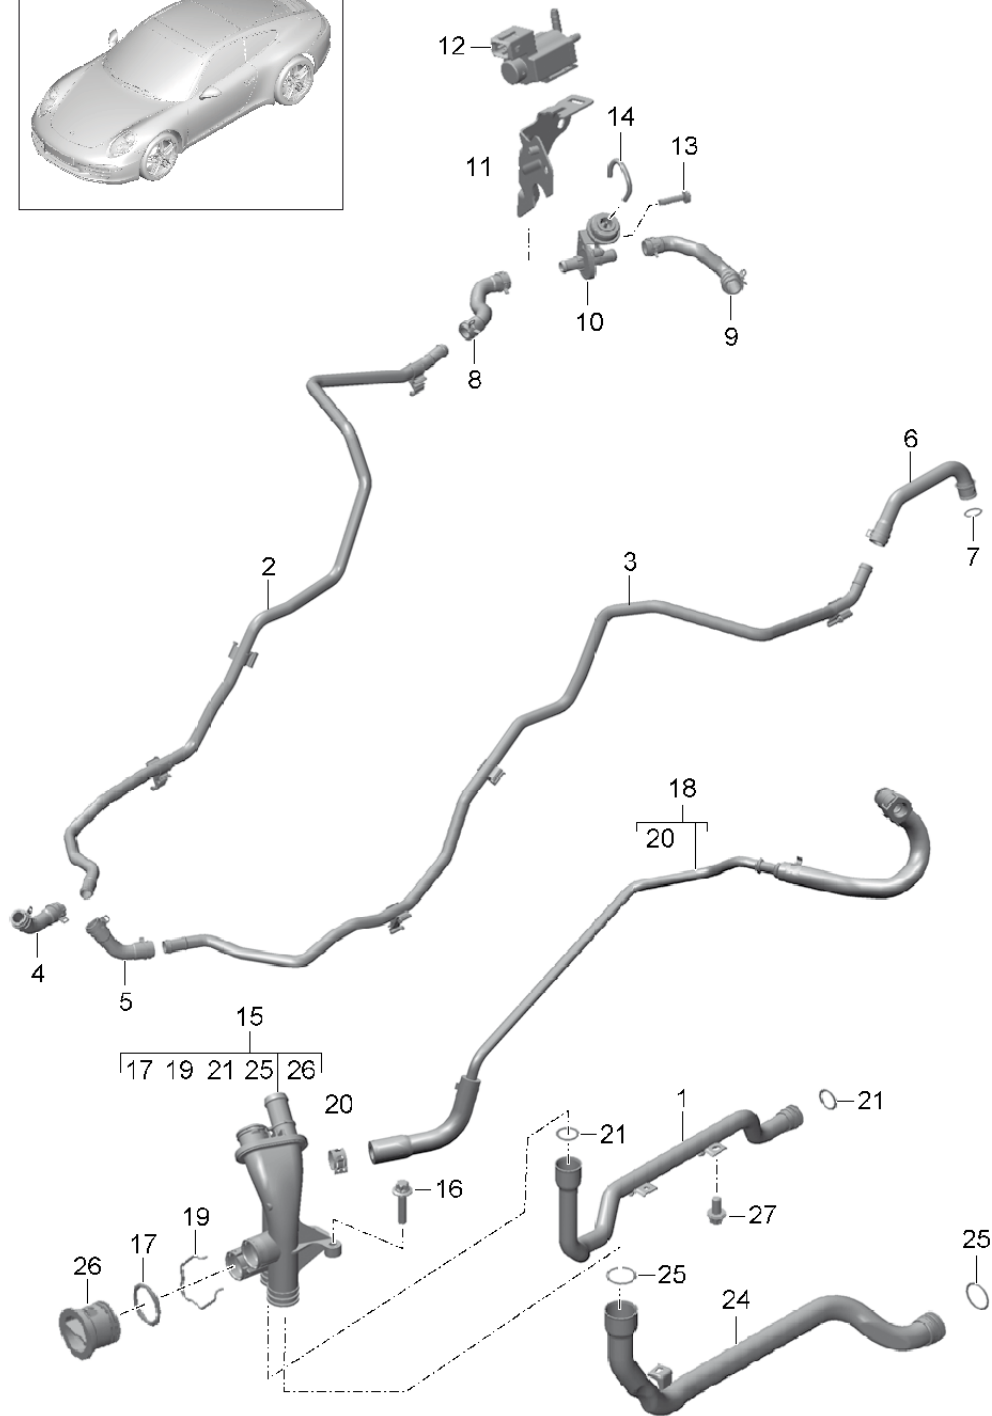

Model: 991-12

Model life 2012>>2016

Model: 991-12 Model life 2012>>2016

Pos	Part Number	Description	Remark	Qty	Model
		Connection Water pipe Control Water cooling			
1	9A1 106 620 01	Water pipe		1	
2	991 106 181 03	Heater pipeline Supply		1	
3	991 106 182 03	Heater pipeline Return line		1	
4	991 106 212 01	Water hose		1	
5	991 106 222 01	Water hose		1	
6	991 106 822 01	Water hose Return line		1	
7	996 106 801 01	O-ring		1	
8	991 106 814 02	Water hose		1	
9	991 106 813 04	Heating hose Supply		1	
10	991 307 573 00	Disc valve		1	
11	991 106 584 02	Bracket		1	
12	7PP 906 283	Change-over valve No longer use the part here		1	
12	7PP 906 283 B	Change-over valve No longer use the part here		1	
12	7PP 906 283 C	Change-over valve No longer use the part here		1	
12	7PP 906 283 F	Change-over valve F 99-FS111 979>>		1	
12	7PP 906 283 F	Change-over valve also use: F >> 99-FS111 978	991 612 944 00	1	
-	991 612 944 00	Wire set for Change-over valve F >> 99-FS111 978		1	
13	999 073 415 01	flat round head bolt M 4 X 16		1	
14	999 239 041 40	Hose 3,5 X 2,0 X 120		1	
15	9A1 106 010 02	Connection (complete)		1	
16	900 385 072 01	Torx screw M 6 X 25		2	
17	999 707 590 40	O-ring 21,35 X 3,00		3	
18	9A1 106 550 00	Breather line		1	PR:-X51
(18)	9A1 106 550 45	Breather line D - MJ 2013>> Discontinued part		1	A103+ PR:X51
(18)	9A1 106 550 46	Breather line D - MJ 2013>>		1	A103+ PR:X51
19	997 106 802 04	Spring clip		3	
20	999 512 686 09	Hose clamp B 17 X 12		1	
21	999 707 517 40	O-ring 22 X 3		4	
22	900 385 009 01	Torx screw M 6 X 16		4	
23	900 385 041 01	Torx screw M 6 X 12		1	
24	9A1 106 625 01	Water pipe Return line		1	
25	999 707 589 40	O-ring 31 X 3		2