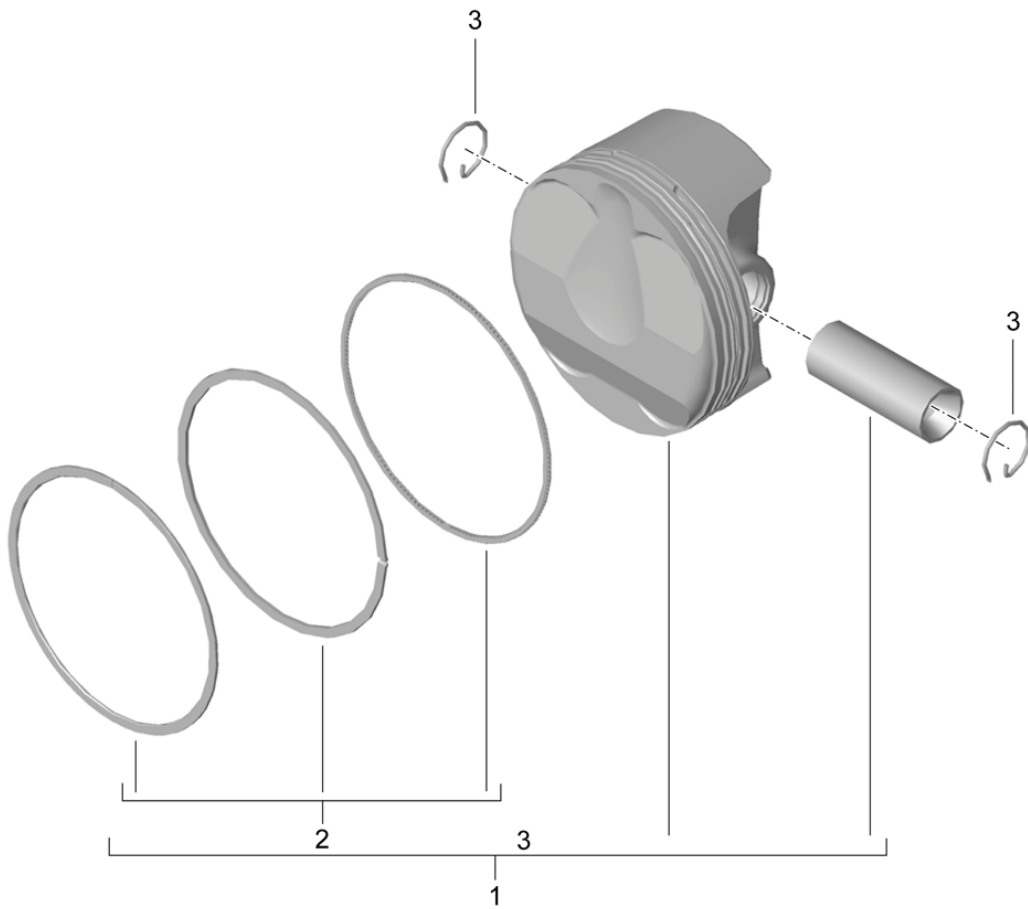

Model: 991-12

Model life 2012>>2016

Pos	Part Number	Description	Remark	Qty	Model
19	991 606 112 02	speed sensor	also use: 991 606 912 00	1	
20	900 387 264 01	Socket head bolt M 6 X 16	also use: 991 606 912 00	1	
20	N 105 464 03	No longer use the part here Hexagon socket head bolt M 6 X 16		1	
21	991 606 912 00	Shim speed sensor		1	

Model: 991-12

Model life 2012>>2016