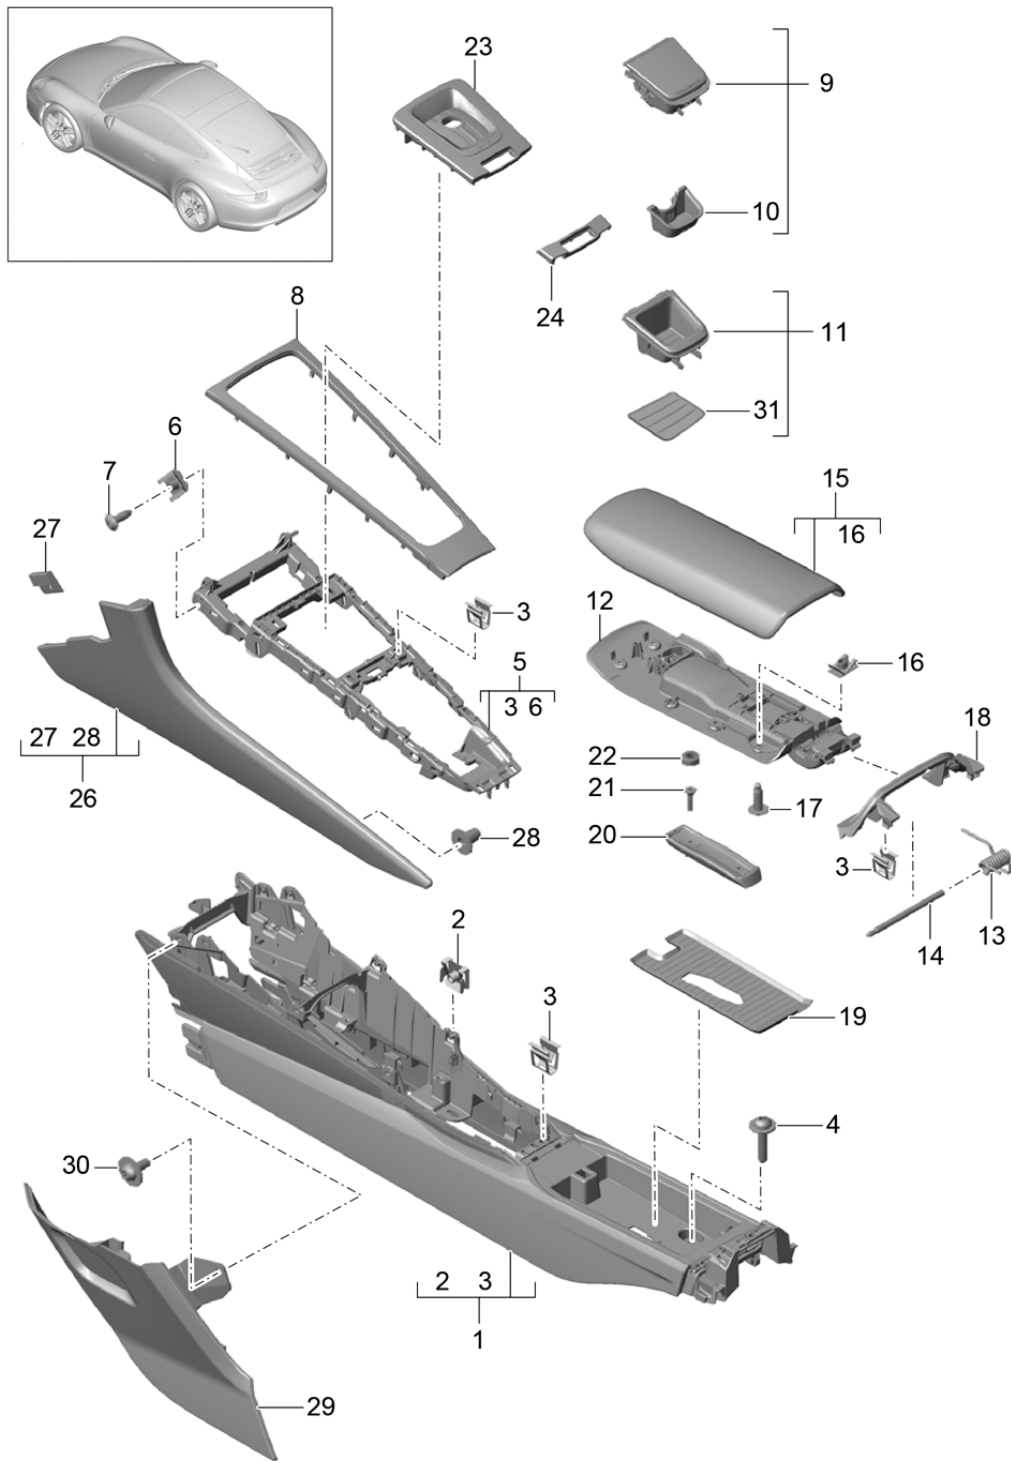

Model: 991-12

Model life 2012>>2016

Pos	Part Number	Description	Remark	Qty	Model
1	991 504 063 00	retaining frame dashboard		1	
(1)	991 504 063 01	retaining frame	lhd	1	PR:098
2	991 504 615 00	retaining frame	rhd	1	PR:099
		Bracket		1	
		tunnel			
3	999 143 013 01	Hexagon bolt M8x21,5		5	
4	999 073 534 01	Bolt with washer M8X30		1	
5	999 073 542 01	Bolt with washer M8x195		1	
6	8E0 857 117	Clip dashboard		2	
		Cowl panel			
7	991 504 407 02	Retainer for support frame A-pillar		2	
8	900 919 008 01	Locating bolt M8x40		4	
9	N 907 611 03	Hexagon collar nut self-locking M8		4	
10	991 504 653 00	Support Steering column		1	
11	N 106 366 01	bolt,hex.hd.with shoul.(combi) M8x110x80		1	
12	999 084 630 01	Hexagon nut M8		1	
13	999 143 013 01	Hexagon bolt M8x20		1	
14	999 919 278 01	Hexagon head bolt M6x20		6	
15		Bracket retaining frame		1	
		see illustration:	809-000		

Model: 991-12

Model life 2012>>2016