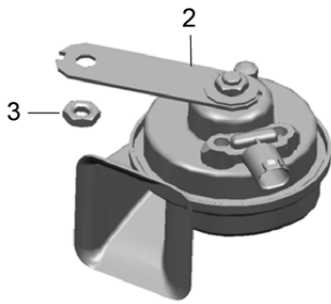

Model: 991-12

Model life 2012>>2016

Model: 991-12 Model life 2012>>2016

Pos	Part Number	Description	Remark	Qty	Model
1	991 635 149 01	Fanfare Signal horn alarm system Fanfare High-pitched		1	
(1)	991 635 159 00	Fanfare High-pitched	with:	1	
2	991 635 150 01	Fanfare Low-pitched	also use: 991 612 947 00	1	
(2)	991 635 160 00	Fanfare Low-pitched	with:	1	
-	991 612 947 00	Adapter cable for 991 635 159 00 991 635 160 00	also use: 991 612 947 00	1	
3	N 106 092 04	Hexagon collar nut M 8		2	
4	9P1 951 101	Signal horn for alarm system	use if required: 9P1 998 003 A	1	PR:534
5	1K8 951 605 B	Alarm horn		1	PR:536
6	991 637 419 01	Bracket		1	PR:536
7	N 902 955 02	Hexagon collar nut M 8		1	PR:536
8	900 378 176 01	Hexagon bolt M 8 X 20		1	PR:534
9	9P1 998 003 A	Wire set Modification kit Signal horn		1	PR:534