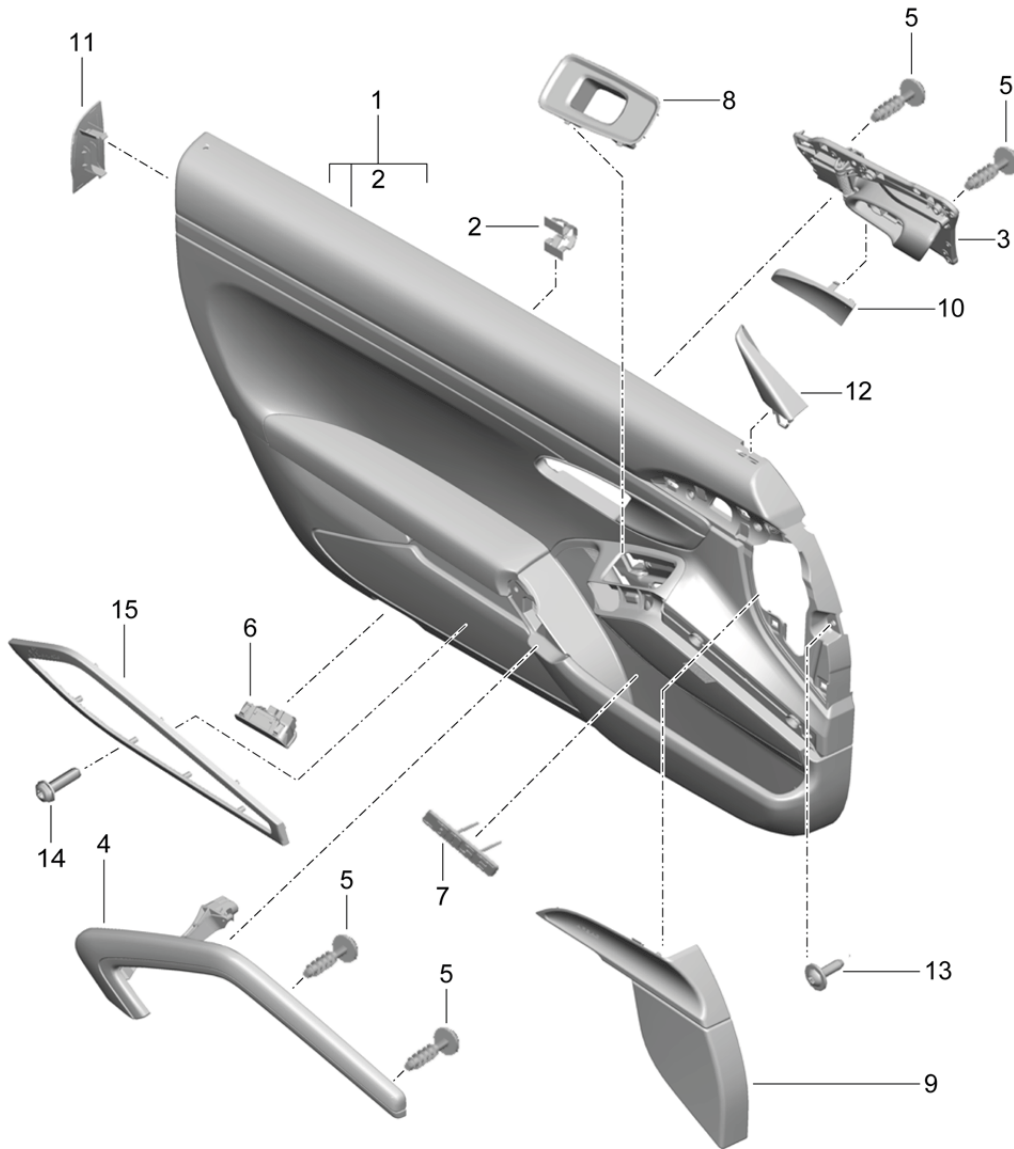

Model: 991-12

Model life 2012>>2016