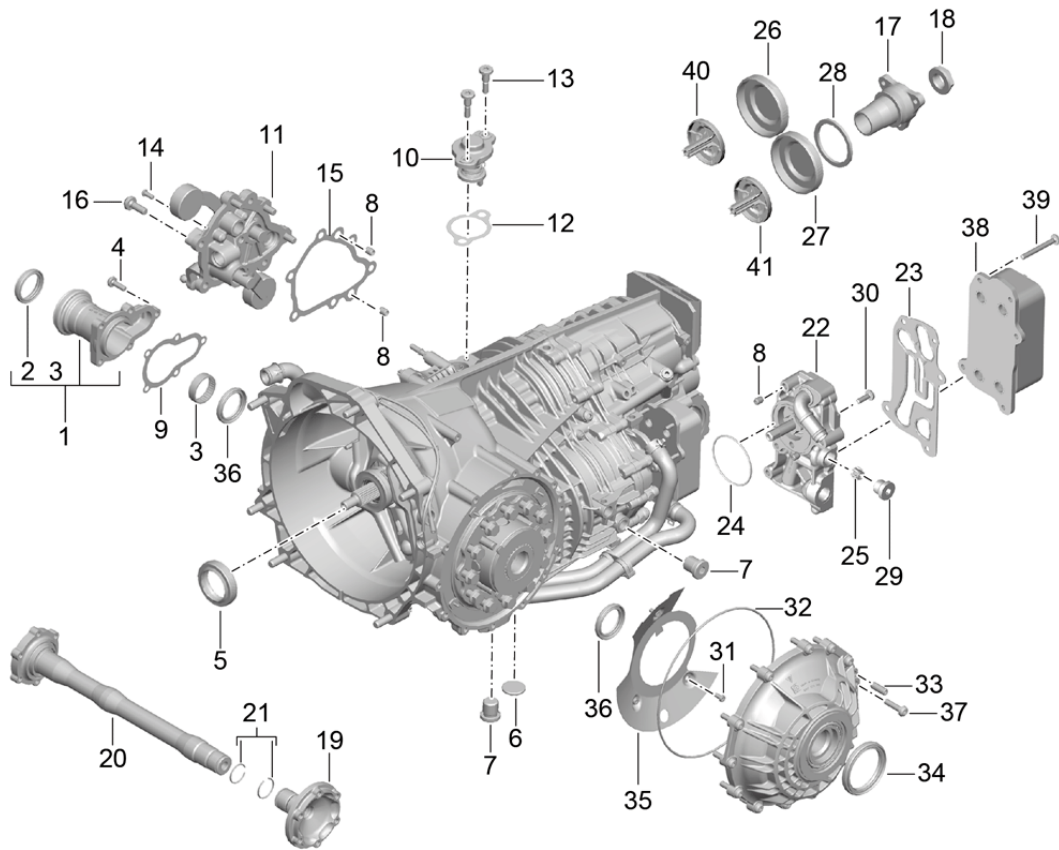

Model: 991-12

Model life 2012>>2016

Model: 991-12 Model life 2012>>2016

Pos	Part Number	Description	Remark	Qty	Model
		Manual gearbox Individual parts			G9100,G9130
1	9G1 321 959 00	Housing neck Discontinued part		1	
1	9G1 321 059 00	Housing neck		1	
2	9G1 332 804 00	Shaft oil seal 42 X 55 X 7		1	
3		needle bearing - Not available To Use Housing neck 9G132195900		1	
4	9G1 332 801 00	Torx screw M 8 X 25		5	
5	991 302 801 00	Shaft oil seal 28 X 41 X 2,8		1	
7	9G1 321 805 00	Seal bolt with sealing ring M 18 X 1,5		2	
8	9G1 321 821 00	Centre sleeve		4	
9	9G1 321 259 00	Seal Housing neck		1	
10	991 303 103 00	barring pin		1	
11	991 303 105 00	Cover D >> - 04.02.2015		1	
11	991 303 105 01	Cover D - 05.02.2015>>		1	
11	991 303 105 01	Cover	GTS	1	
12	991 303 802 00	Seal		1	
13	991 303 804 00	Locating bolt		2	
14	991 303 806 00	flat round head bolt M 5 X 12		2	
15	991 303 807 00	Seal Cover		1	
16	991 303 808 00	flat round head bolt M 8 X 22		7	
17	9G1 302 301 35	Output flange		1	G9130
18	9G1 302 824 00	Nut M 24 X 1,5		1	G9130
19	9G1 332 208 55	Drive flange Short Discontinued part		1	
19	9G1 332 028 55	Drive flange Short		1	
20	991 332 209 00	Drive flange Long		1	
21	9G1 332 820 00	snap ring		2	
22	9G1 307 033 00	Oil pump housing No longer use the part here		1	
22	9G1 307 033 01	Oil pump housing		1	
23	9G1 307 241 00	Seal also use:	991 307 822 00 991 307 823 00	1 2 3	
24	9G1 307 890 00	O-ring		1	
25	9G1 307 893 00	Valve		1	
26	9G1 321 360 00	End cap		2	G9100
27	9G1 321 360 00	End cap		1	G9130
28	9G1 321 807 00	Shaft oil seal 45 X 48 X 7		1	G9130
29	970 321 805 00	Seal bolt with sealing ring M 18 X 1,5		1