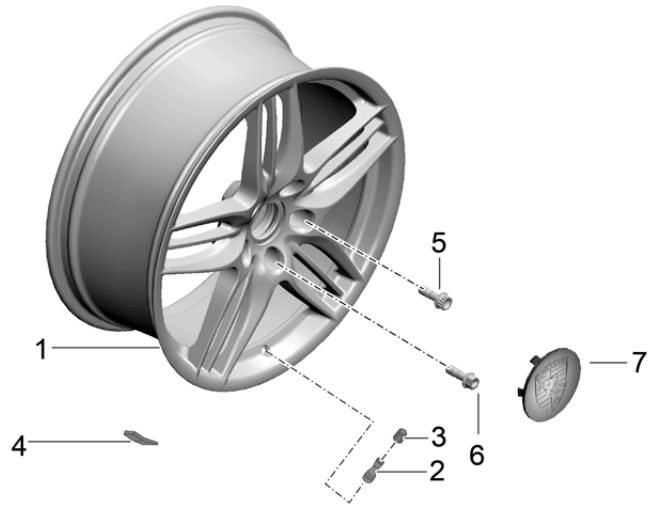

Model: 991-12

Model life 2012>>2016