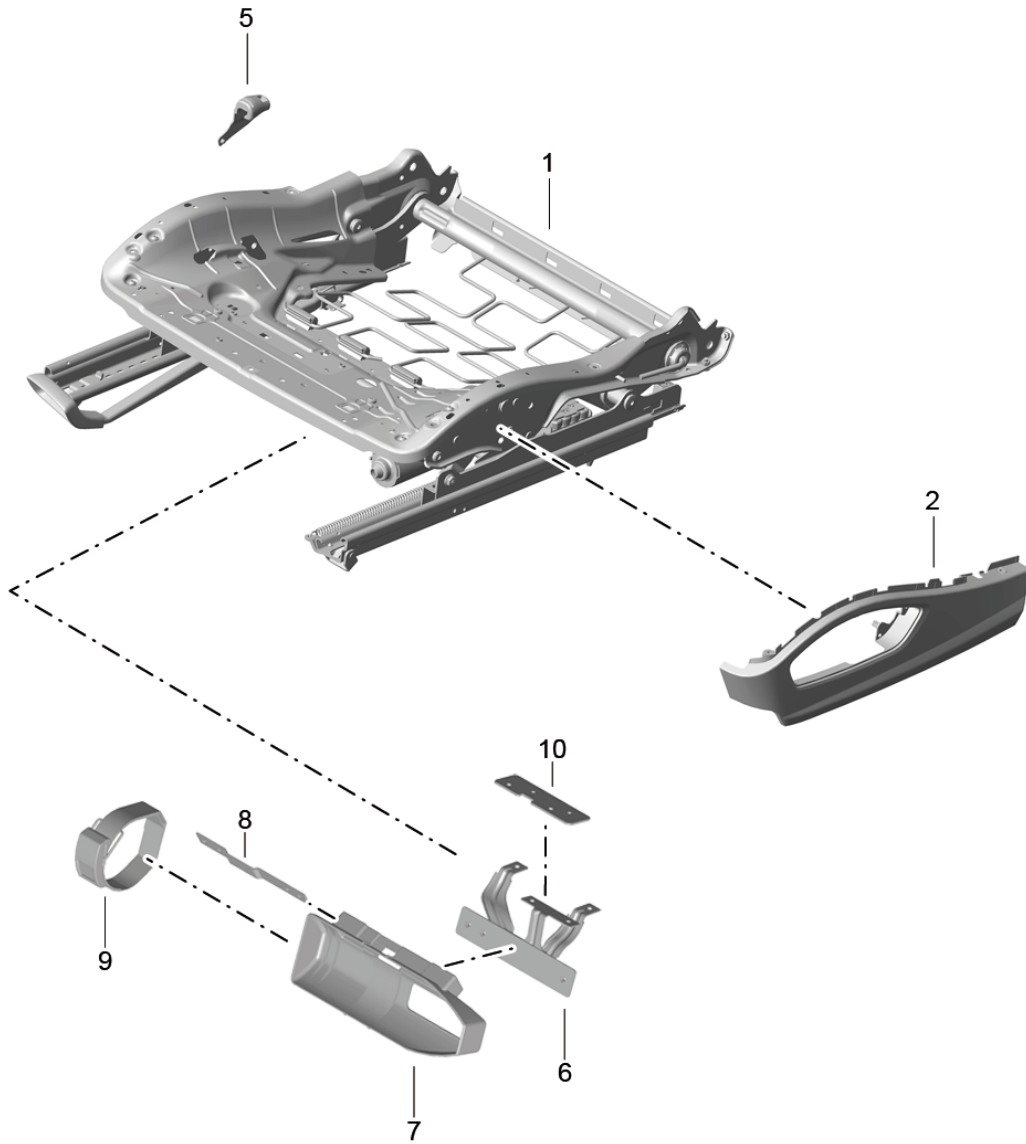

Model: 991-12

Model life 2012>>2016

Model: 991-12 Model life 2012>>2016

Pos	Part Number	Description	Remark	Qty	Model
1	991 521 201 00	Seat frame Sports seat Plus Accessories D - MJ 2012>>	left	1	PR:315,319
1	991 521 202 00	Seat frame Sports seat Plus D - MJ 2012>>	right	1	PR:316,320
1	991 521 201 01	Seat frame Sports seat Plus Electric	left	1	PR:321,323, -IY2
(1)	9P1 881 105 G	with: Memory D >> - MJ 2015 Seat frame (electrically adjustable)	left	1	PR:321,323, IY2
(1)	991 521 202 01	Sports seat Plus Electric with: Memory	right	1	PR:322,324, -IY2
(1)	9P1 881 106 G	D >> - MJ 2015 Seat frame (electrically adjustable)	right	1	PR:322,324, IY2
2	991 521 325 00	Sports seat Plus Electric with: Memory	left	1	PR:315,319, 321,323,-XWK
(2)	991 521 325 00 D20	silver grey metallic			
(2)	991 521 326 00	Trim for switch Sports seat Plus D - MJ 2012>>	right	1	PR:316,320, 322,324,-XWK
(2)	991 521 326 00 D20	silver grey metallic			
(2)	991 521 989 01	Trim for switch Sports seat Plus D - MJ 2012>>	left	1	PR:XWK,319, 323,983,-998
	991 521 989 01 A11	Black	-GF,GG,GW,GY, GQ,GR,AJ,AQ, AZ,JA,JH		
	991 521 989 01 9B0	Platinum Grey	-CJ,CQ,CZ,BR		
	991 521 989 01 7J0	Luxor beige	-UJ,UQ,UZ,BL		
	991 521 989 01 6A0	yachting blue	-EJ,EQ,EZ		
	991 521 989 01 OA1	agate grey	-DK,JD,JL		
(2)	991 521 990 01	Trim for switch Sports seat Plus D - MJ 2012>>	right	1	PR:XWK,320, 324,983,-998
	991 521 990 01 A11	Black	-GF,GG,GW,GY, GQ,GR,AJ,AQ, AZ,JA,JH		
	991 521 990 01 9B0	Platinum Grey	-CJ,CQ,CZ,BR		
	991 521 990 01 7J0	Luxor beige	-UJ,UQ,UZ,BL		