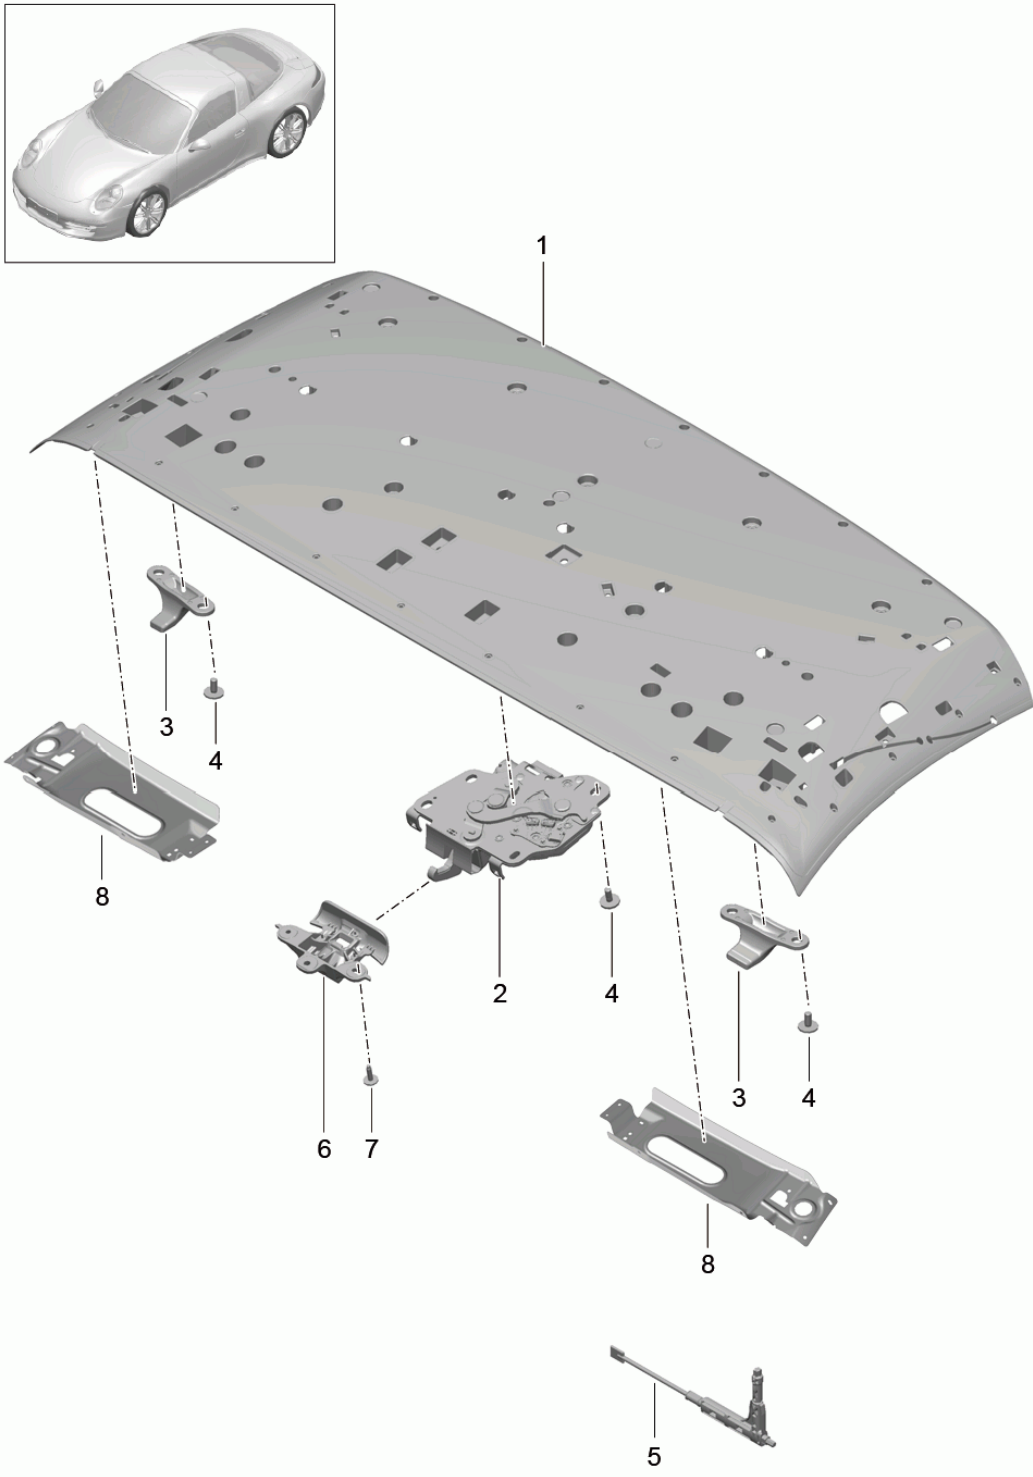

Model: 991-12

Model life 2012>>2016

Model: 991-12

Model life 2012>>2016

Pos	Part Number	Description	Remark	Qty	Model
1	991 562 931 00	top frame roof frame catch roof frame with: Fasteners	front	1	Targa
2	991 561 117 01	catch		1	
3	991 561 605 00	Centring journal	left	1	
(3)	991 561 606 00	Centring journal	right	1	
4	991 561 965 01	Set of fastening parts for catch and Centring journal		1	
5		Tool Emergency operation see illustration:	001-000	1	
6	991 561 235 03	Support catch		1	
	991 561 235 03 5Q0	Black			
7	999 073 223 01	Bolt with washer M6x25		3	
8	991 561 937 00	repair set deformation element		1