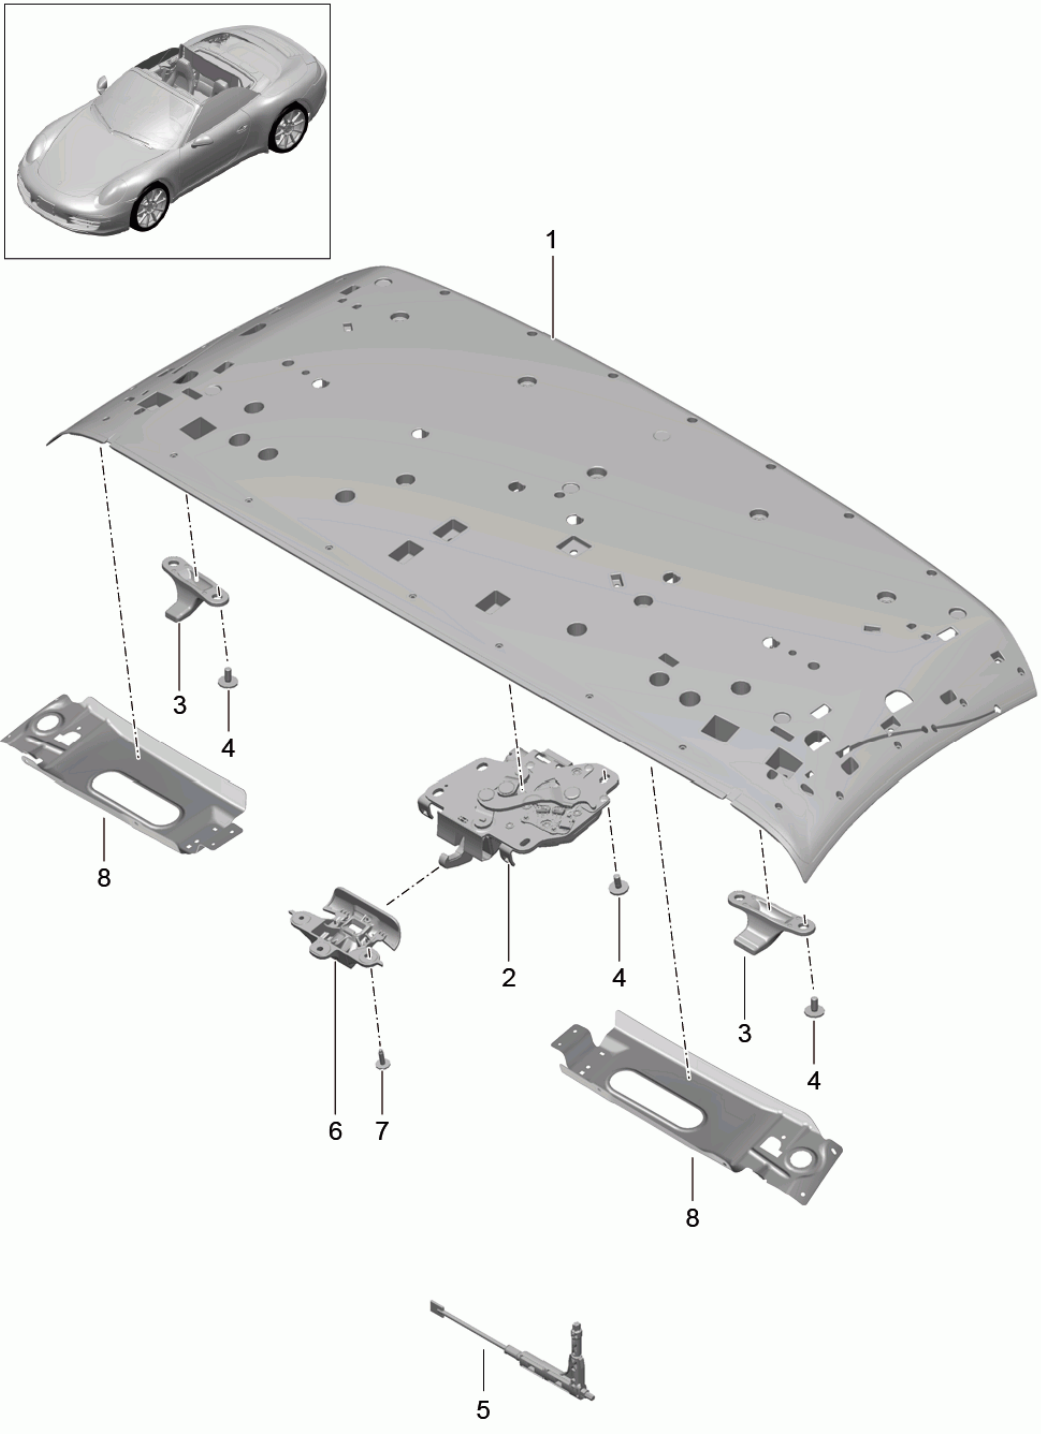

Model: 991-12

Model life 2012>>2016

Model: 991-12

Model life 2012>>2016

Pos	Part Number	Description	Remark	Qty	Model
1	991 561 941 00	top frame roof frame catch roof frame with: Fasteners	front	1	Cabrio
2	991 561 117 00	catch		1	
3	991 561 605 00	Centring journal	left	1	
(3)	991 561 606 00	Centring journal	right	1	
4	991 561 965 00	Set of fastening parts for catch and Centring journal		1	
5		Tool Emergency operation see illustration:	001-000	1	
6	991 561 235 02	Support catch		1	
	991 561 235 02 5Q0	Black			
7	999 073 223 01	Bolt with washer M6x25		3	
8	991 561 937 00	repair set deformation element		1