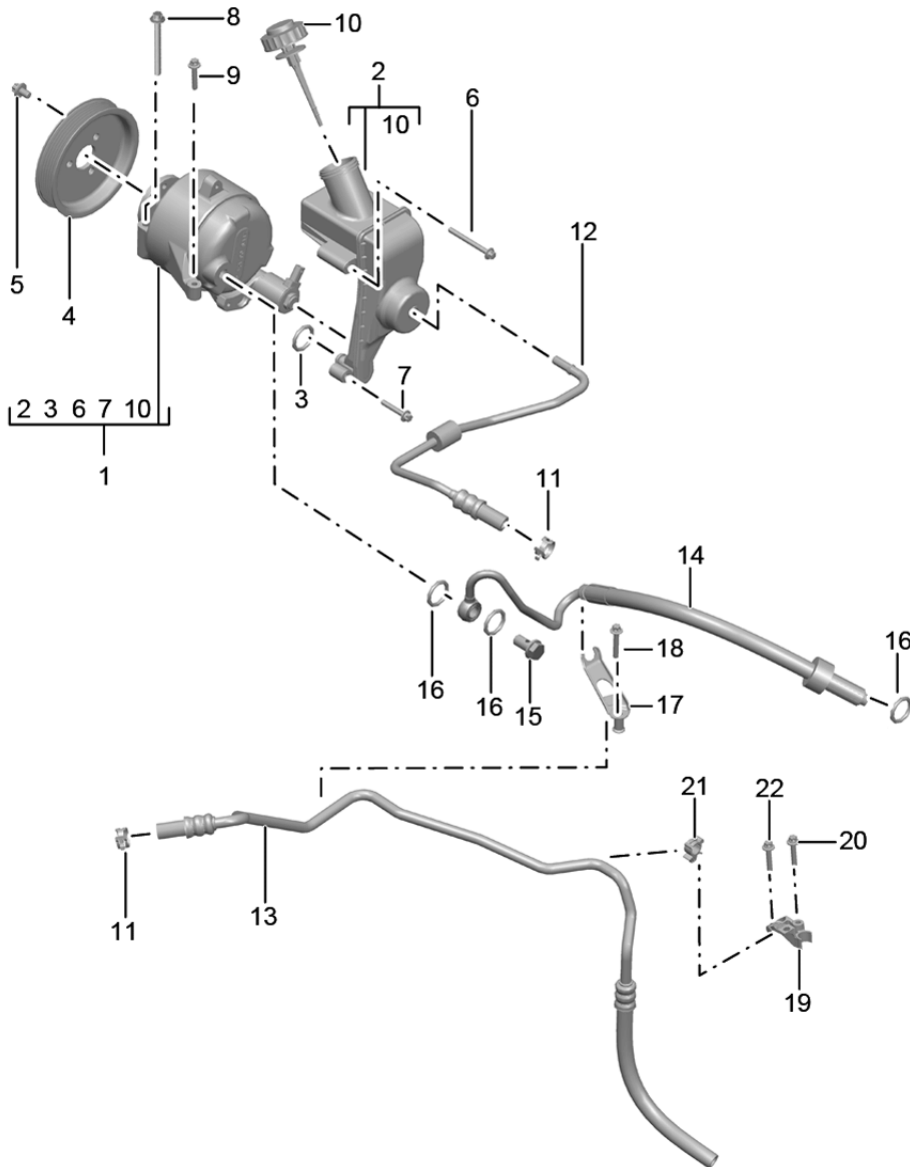

Model: 991-12

Model life 2012>>2016

Model: 991-12 Model life 2012>>2016

Pos	Part Number	Description	Remark	Qty	Model
		Lines Engine PDCC			PR:031,352
1	9A1 359 921 03	Pump Discontinued part		1	
1	9A1 359 021 03	Pump see Technical information Group 1 22/12 Discontinued part		1	
1	9A1 359 021 04	Pump		1	
2	9A1 359 081 03	container	with:	1	
3	999 701 184 40	O-ring O-ring 12,3 X 2,15 No longer use the part here		1	
4	9A1 147 123 00	pulley		1	
5	900 385 099 01	Torx screw BM 8 X 12		3	
6	900 385 276 01	Torx screw M 6 X 60		1	
7	900 385 270 01	Hexagon head bolt M 6 X 35		1	
8	900 385 091 01	Hexagon head bolt BM 8 X 60		2	
9	900 385 048 01	Torx screw BM 6 X 30		1	
10	9A1 359 223 00	Cover		1	
11	999 512 744 01	Clamp B 19 X 12		2	
12	9A1 359 229 02	return line		1	
13	9A1 359 227 02	return line		1	
14	9A1 359 235 04	Pressure line	with:	1	
		Banjo bolt	with:	1	
15	999 230 288 01	O-ring Banjo bolt M 14 X 1,5		2	
16	999 707 446 40	O-ring 18 X 2,5		2	
17	9A1 359 335 02	Bracket Discontinued part		1	
17	9A1 359 335 03	Bracket		1	
18	900 385 017 01	Torx screw Bm 6 X 35		1	
19	9A1 359 339 02	Bracket		1	
20	900 385 048 01	Torx screw M 6 X 30		1	
21	999 507 906 40	Bracket 12,00		1	
22	900 385 072 01	Torx screw BM 6 X 25		1	
-	000 043 206 56	Pentosin		1