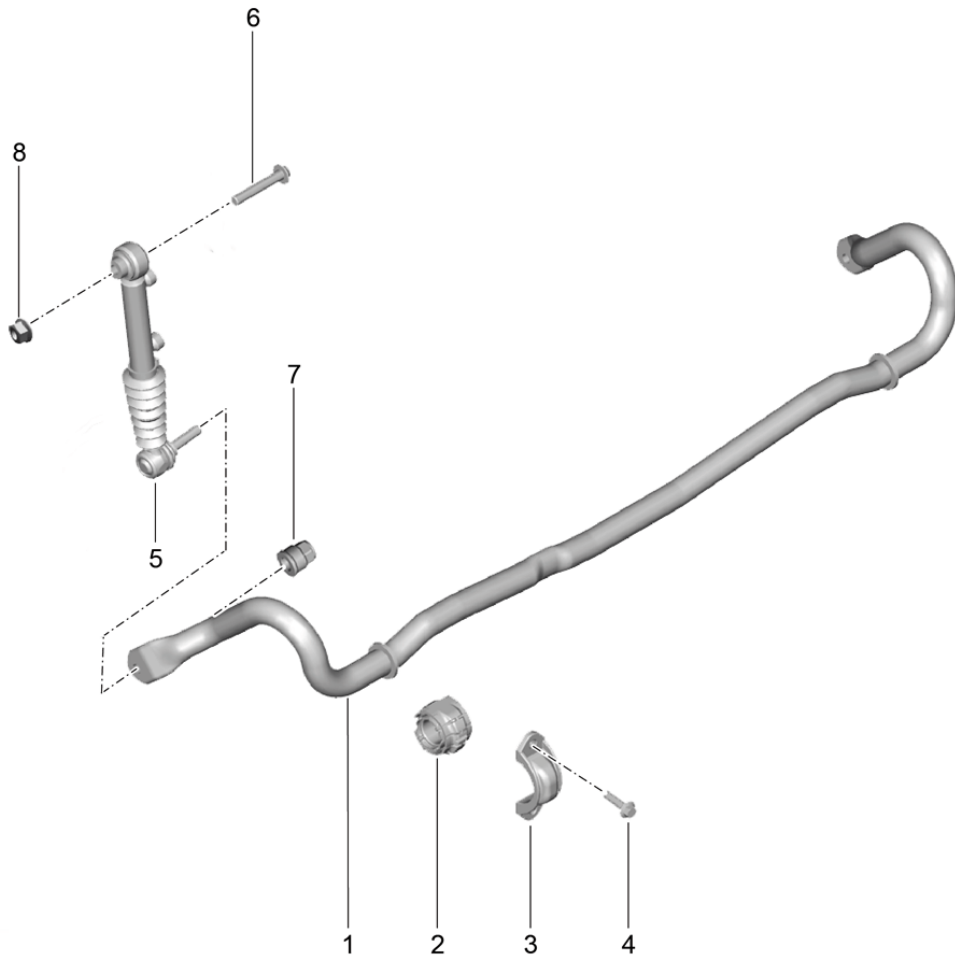

Model: 991-12

Model life 2012>>2016

Model: 991-12

Model life 2012>>2016

Pos	Part Number	Description	Remark	Qty	Model
		Anti-roll bar PDCC			PR:031,352
1	991 333 703 02	Anti-roll bar Discontinued part		1	
(1)	991 333 703 12	Anti-roll bar		1	
2	991 333 797 02	anti-roll bar bearing bracket		2	
3	991 333 777 01	Clamp		2	
4	999 072 077 01	Hexagon bolt M 10 X 30		4	
5	991 359 085 03	Damper Discontinued part		2	
(5)	991 359 085 04	Damper		2	
6	999 073 530 01	Socket head bolt M 12 X 1,5 X 72		2	
7	999 084 132 01	Hexagon nut M 12		2	
8	999 084 445 01	Locknut M 12 X 1,5		2