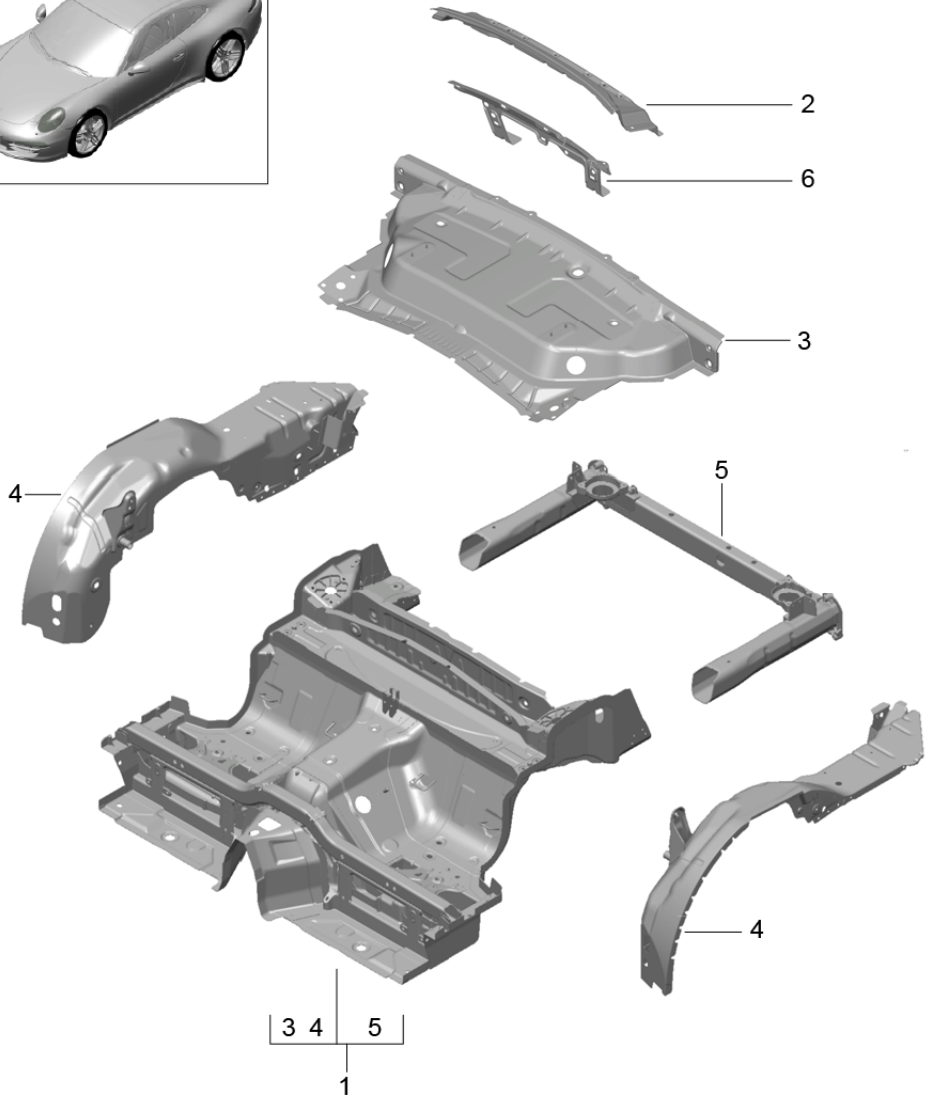

Model: 991-12

Model life 2012>>2016

Pos	Part Number	Description	Remark	Qty	Model
31	991 504 857 00	Bracket	also use: 000 043 206 30	1	
	991 504 857 00 GRV	primed	left	1	
(31)	991 504 658 00	Bracket	right	1	
	991 504 658 00 GRV	primed			
32	000 043 206 29	Adhesive set		X	
		Body			
		comprising:			
33	000 043 206 30	adhesive		1	
34	000 043 206 31	Double cartridge gun		1	
35	000 043 206 32	emulsion tube		1	
36	000 043 206 33	activator		1	
37	000 043 204 85	cavity preservative agent		1	
39	000 043 305 32	sealant		1	

Model: 991-12

Model life 2012>>2016