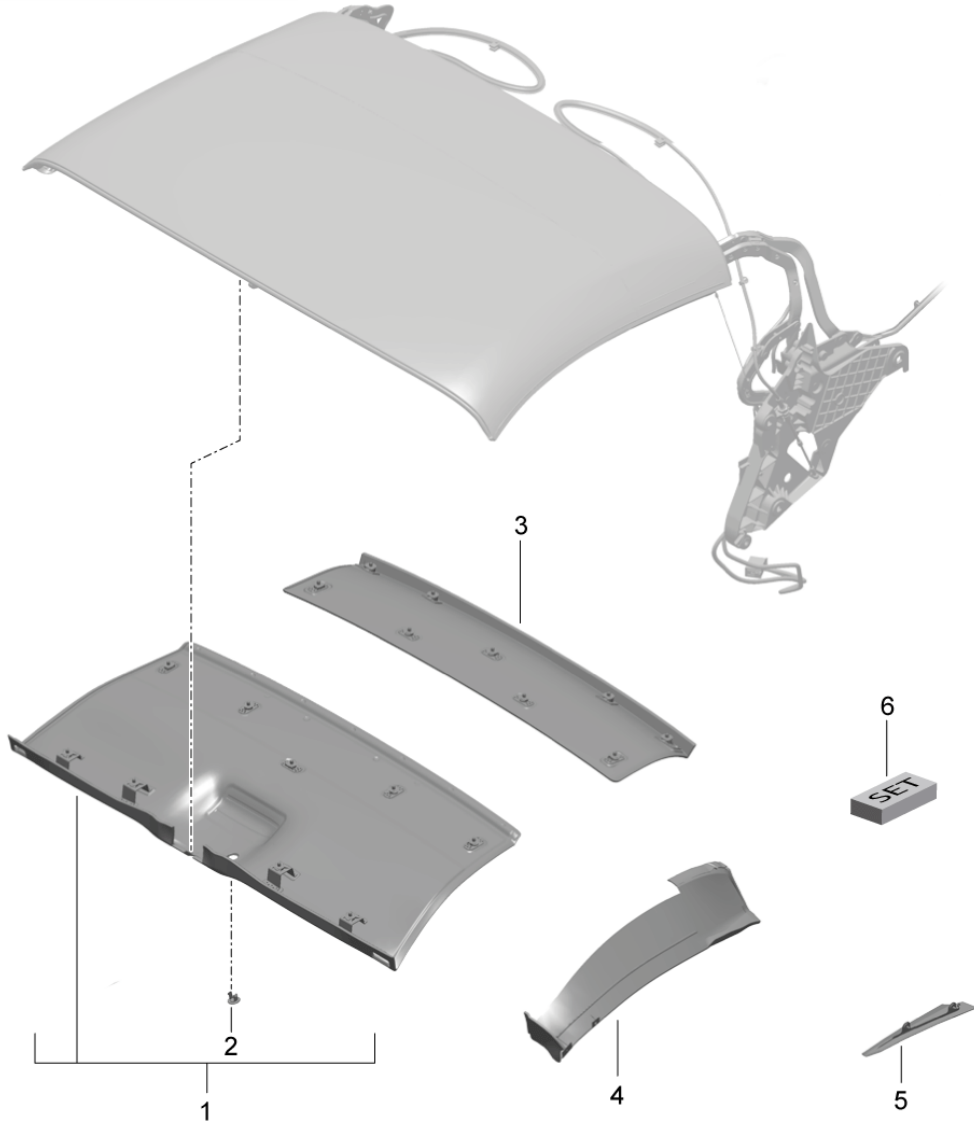

Model: 991-12

Model life 2012>>2016

Model: 991-12

Model life 2012>>2016

Pos	Part Number	Description	Remark	Qty	Model
		Convertible top			Targa
1	991 562 535 00	Roofliner Roofliner roof frame		1	
2	991 562 535 00 A26 991 561 325 00	Black Bungs Emergency operation		1	
3	991 561 325 00 1E0 991 562 536 00	Black Roofliner Roof arch		1	
4	991 562 536 00 A26 991 562 537 00	Black trim for roof frame	left	1	
(4)	991 562 537 00 1E0 991 562 538 00	Black trim for roof frame	right	1	
5	991 562 538 00 1E0 991 562 539 00	Black Trim Guide	left	1	
(5)	991 562 539 00 1E0 991 562 540 00	Black Trim Guide	right	1	
6	991 562 540 00 1E0 991 561 963 01	Black Set of fastening parts Roofliner Content Clip		1 10