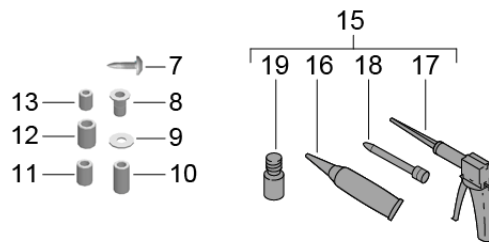

Model: 991-12

Model life 2012>>2016

Pos	Part Number	Description	Remark	Qty	Model
31	991 504 857 00	Bracket	also use: 000 043 206 30	1	
	991 504 857 00 GRV	primed	left	1	
(31)	991 504 658 00	Bracket	right	1	
	991 504 658 00 GRV	primed			
32	000 043 206 29	Adhesive set		X	
		Body			
		comprising:			
33	000 043 206 30	adhesive		1	
34	000 043 206 31	Double cartridge gun		1	
35	000 043 206 32	emulsion tube		1	
36	000 043 206 33	activator		1	
37	000 043 204 85	cavity preservative agent		1	
39	000 043 305 32	sealant		1	

Model: 991-12

Model life 2012>>2016