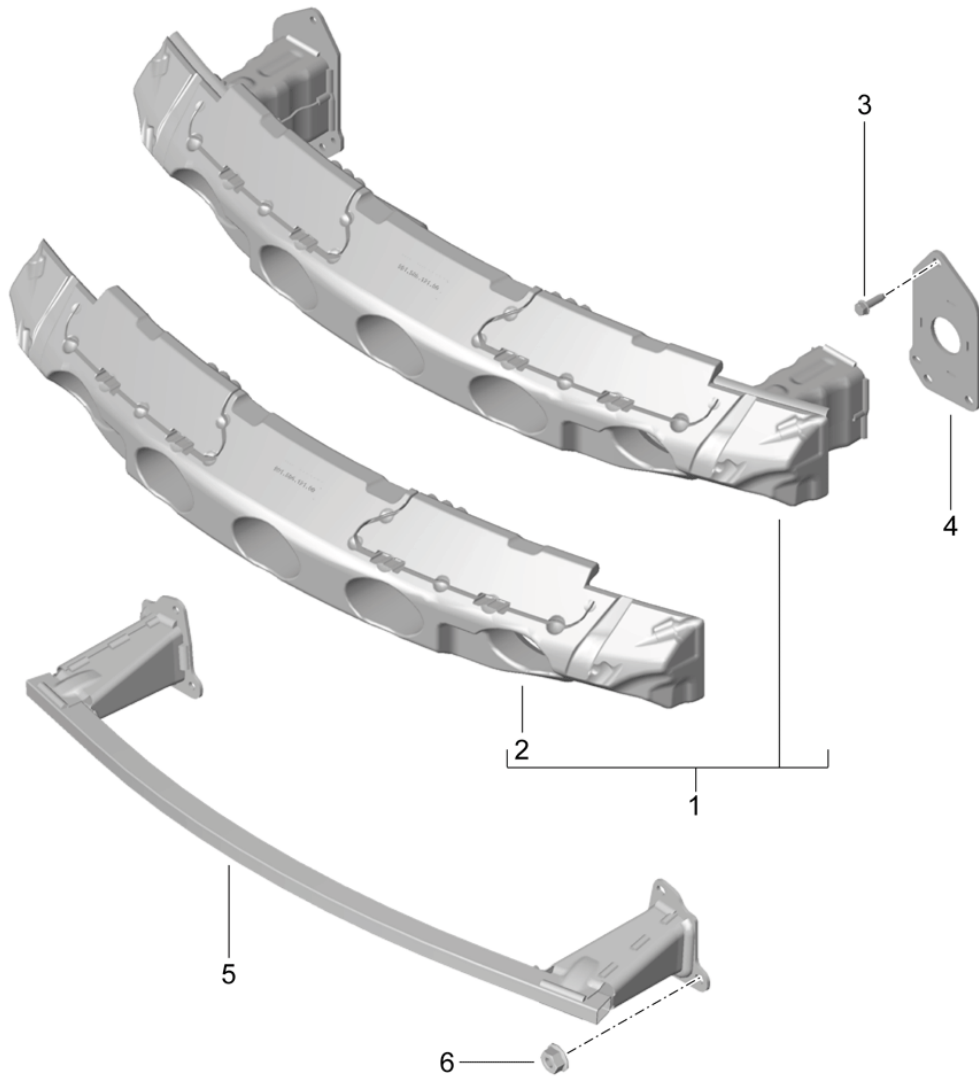

Model: 991-12 Model life 2012>>2016

Pos	Part Number	Description	Remark	Qty	Model
16	991 505 629 90	ST 4,8x19 Set Cover primed	front and rear	1	PR:014,193
17	991 505 479 00	Heat insulation	left	1	
(17)	991 505 480 00	Heat insulation	right	1	
18	991 505 477 00	Heat insulation	outer left inner	1	
(18)	991 505 478 00	Carrier Heat insulation	right inner	1	
19	991 505 471 00	Carrier Heat insulation	center upper	1	
20	991 505 473 00	Heat insulation	upper center	1	
21	999 190 115 30	Pop rivet A 6,4x10,0		8	
22	999 919 243 01	Screw Bracket Number plate 5,0x13		X	
23	999 919 242 01	Screw Number plate 5,0x28		X	
(24)		Assembly kit Number plate see illustration:	802-000	1	
25	999 190 191 30	Pop rivet A 3,2x17,0		1	
26	991 505 819 00	retaining strip	center	1	
27	999 049 039 01	Hexagon nut T6		13	
28	999 703 272 40	Stop buffer 5,0 X 8 X 13		2	
29	991 505 821 00	Trim	upper with:	1	PR:014
29	991 505 821 00 OK1 991 505 821 01	Chrome strip Matt black Trim	upper with:	1	PR:011
30	991 505 821 01 OK1 999 076 056 01	Lacquered Matt black Hexagon nut M 5-U		5	PR:014
31	991 505 899 00	Bracket Camera		1	
32	991 505 899 00 1E0 991 505 901 00	Black arm Camera		1	

Model: 991-12

Model life 2012>>2016