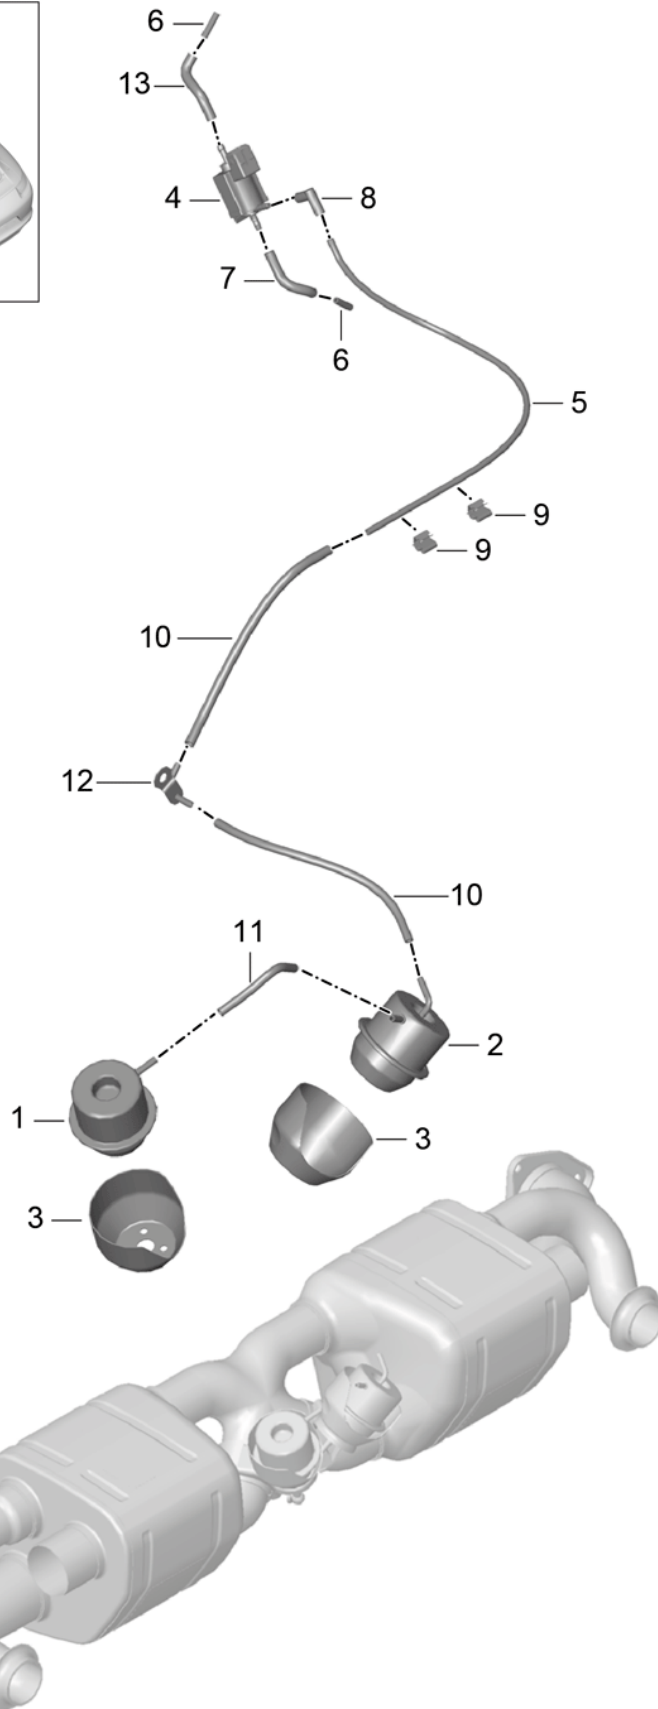

Model: 991-12 Model life 2012>>2016

Pos	Part Number	Description	Remark	Qty	Model
		exhaust system Control			A103
1	991 111 385 00	Vacuum unit Discontinued part		1	
1	991 111 385 01	Vacuum unit		1	
2	991 111 383 00	Guard plate		2	
3	7PP 906 283	Change-over valve No longer use the part here		1	
3	7PP 906 283 B	Change-over valve No longer use the part here		1	
3	7PP 906 283 C	Change-over valve No longer use the part here		1	
3	7PP 906 283 F	Change-over valve F 99-FS111 979>>		1	
3	7PP 906 283 F	Change-over valve also use: F >> 99-FS111 978	991 612 944 00	1	
-	991 612 944 00	Wire set for Change-over valve F >> 99-FS111 978		1	
4	06E 133 794	t-piece		1	
-	900 918 005 40	Pipe		X	
5		Vacuum line L = 280MM HIER Use		1	
5		Vacuum line L = 250MM		1	
6	999 181 455 40	Vacuum line L = 770MM Not Use No longer use the part here		1	
6		Vacuum line L = 840MM Not Use		1	
6		Vacuum line L = 710MM		1	
7	999 181 453 40	Vacuum line L = 20MM		2	
8		Vacuum line L = 70MM		1	
9		Vacuum line L = 30MM		1	
10	999 239 037 40	Hose L = 60MM		1	
11	948 110 126 00	Connecting piece No longer use the part here		2	
11	9A1 110 666 00	Connecting piece		4	PR:-176
12	999 651 401 01	Cable fastener		4	
13	991 111 381 01	Vacuum unit Discontinued part		1	
13	991 111 381 02	Vacuum unit		1	
14	999 239 045 40	Molded hose L = 60MM		1	

Model: 991-12

Model life 2012>>2016