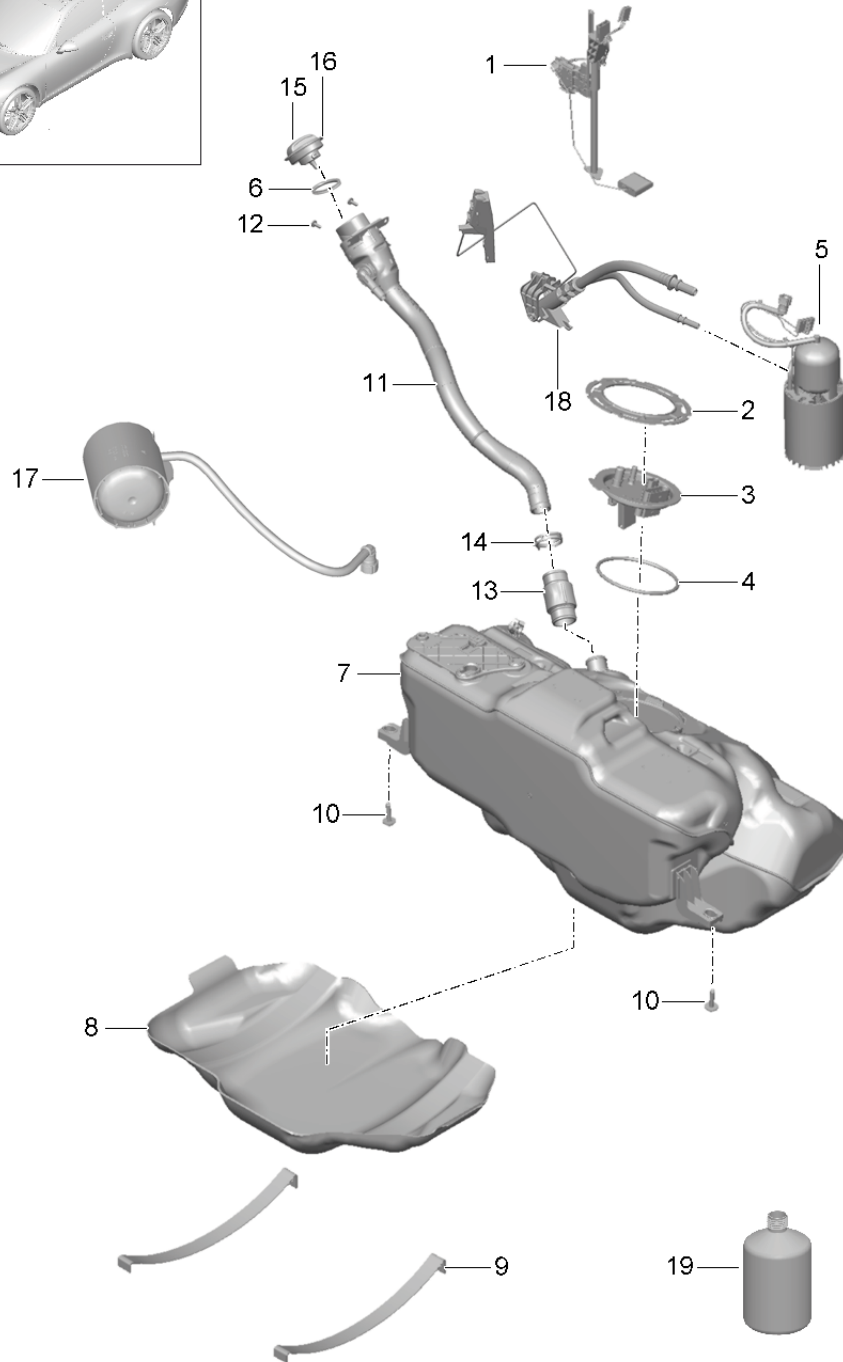

Model: 991-12 Model life 2012>>2016

Pos	Part Number	Description	Remark	Qty	Model
1	9A1 375 014 07	Engine suspension Engine brackets M >> D 09335 M >> D 05600		1	A103,A104
1	9A1 375 014 08	Engine brackets M D 09336 >> M D 05601 >>		1	A103,A104
2	9A1 375 236 04	Intermediate flange		1	
3	9A1 375 245 01	spacer sleeve Intermediate flange		1	
4	900 378 286 01	Hexagon bolt M 10 X 135		1	
5	900 378 332 01	Hexagon flange screw M 10 X 92		1	
6	900 380 021 01	Hexagon nut M 10		2	
7	991 375 049 01	hydro-mounting	Coupe	2	PR:-140
(7)	991 375 049 02	hydro-mounting	Cabrio	2	PR:-140
(7)	991 375 059 06	hydro-mounting Discontinued part		2	PR:140
(7)	991 375 059 07	hydro-mounting Discontinued part		2	PR:140
(7)	991 375 059 08	hydro-mounting		2	PR:140
8	N 908 484 05	Hexagon nut M 12 X 1,5		2	
9	900 385 167 01	Outer hexagon round screw M 8 X 35		4	PR:-140
10	900 385 168 01	Outer hexagon round screw M 8 X 65		4	PR:140
11	9A1 102 251 00	Heat insulation		1	PR:-176
12	N 100 988 08	Hex collared bolt M 6 X 16		3	
12	N 100 988 11	No longer use the part here bolt, hex. hd. (combi.) self-locking M 6 X 16		3	

Model: 991-12

Model life 2012>>2016