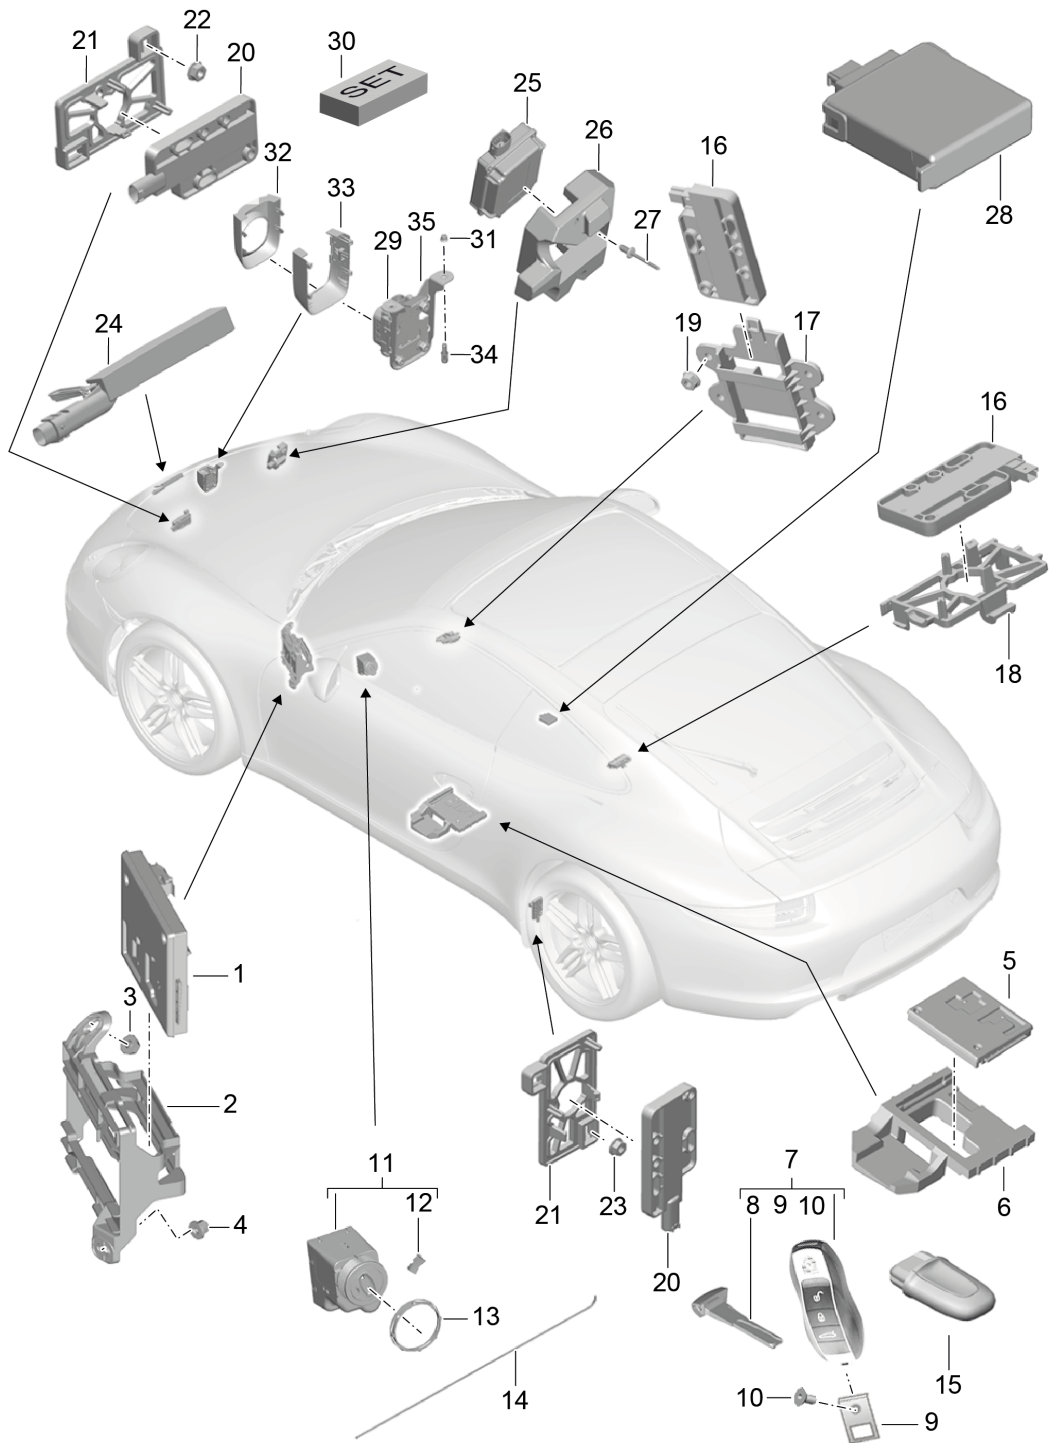

Model: 991-12

Model life 2012>>2016

Model: 991-12 Model life 2012>>2016

Pos	Part Number	Description	Remark	Qty	Model
		Control units Electronics Front end Rear end Handheld transmitter Ignition/starter switch Aerial Garage door opener Sensor Interior monitoring			
1	7PP 907 064 ED	Control unit Electronics Front end D >> - MJ 2012		1	PR:524
1	7PP 907 064 ES	Control unit Electronics Front end D - MJ 2013>>		1	PR:524,-IY2
1	7PP 907 064 GE	Control unit Electronics Front end D - MJ 2013>>		1	PR:524,IY2
1	7PP 907 064 EE	Control unit Electronics Front end D >> - MJ 2012		1	PR:525
1	7PP 907 064 EP	Control unit Electronics Front end D - MJ 2013>>		1	PR:525,-IY2
1	7PP 907 064 GF	Control unit Electronics Front end D - MJ 2013>>		1	PR:525,IY2
1	7PP 907 064 EN	Control unit Electronics Front end D - MJ 2013>>		1	PR:523,-IY2
1	7PP 907 064 GD	Control unit Electronics Front end D - MJ 2013>>		1	PR:523,IY2
2	991 610 111 00	Retainer for control units		1	PR:098
(2)	991 610 113 00	Retainer for control units		1	PR:099
3	999 084 638 01	Hexagon nut M 6		1	
4	999 076 081 40	Hexagon plastic collar nut T 5		1	
5	7PP 907 279 AJ	Control unit Electronics Rear end D >> - MJ 2012		1	
5	7PP 907 279 AH	Control unit Electronics Rear end D - MJ 2013>>		1	
5	7PP 907 279 AR	No longer use the part here Control unit Electronics Rear end D - MJ 2013>> - MJ 2014		1	
5	7PP 907 279 BD	Control unit Electronics		1	PR:-IY2