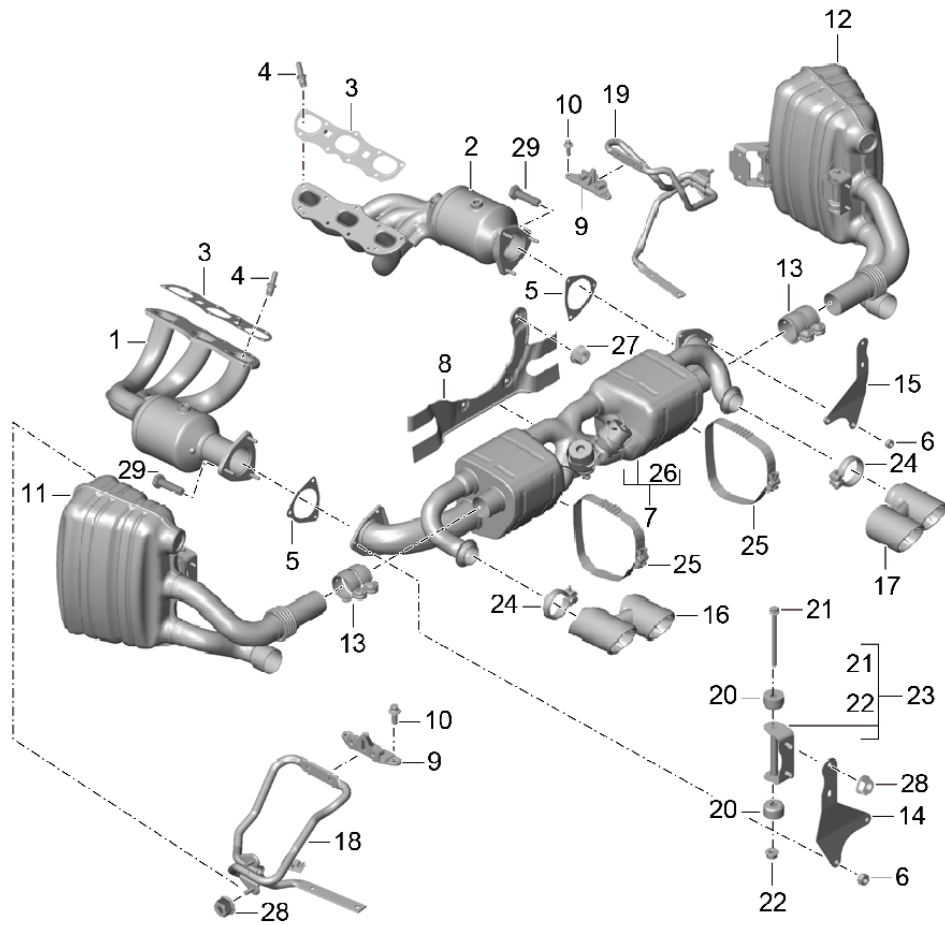

Model: 991-12

Model life 2012>>2016

Pos	Part Number	Description	Remark	Qty	Model
43	999 084 630 01	M 8 No longer use the part here Hexagon nut		8	
43		M 8 No longer use the part here Threaded joint			
44	900 380 005 01	see illustration: Nut	109-000	8	
45	900 075 365 02	M 8 Screw		X	
46	000 043 303 68	M 8 X 30 Cleaning solution Tailpipe DR.WACK P21S ALU-POLISH		X	

Model: 991-12

Model life 2012>>2016