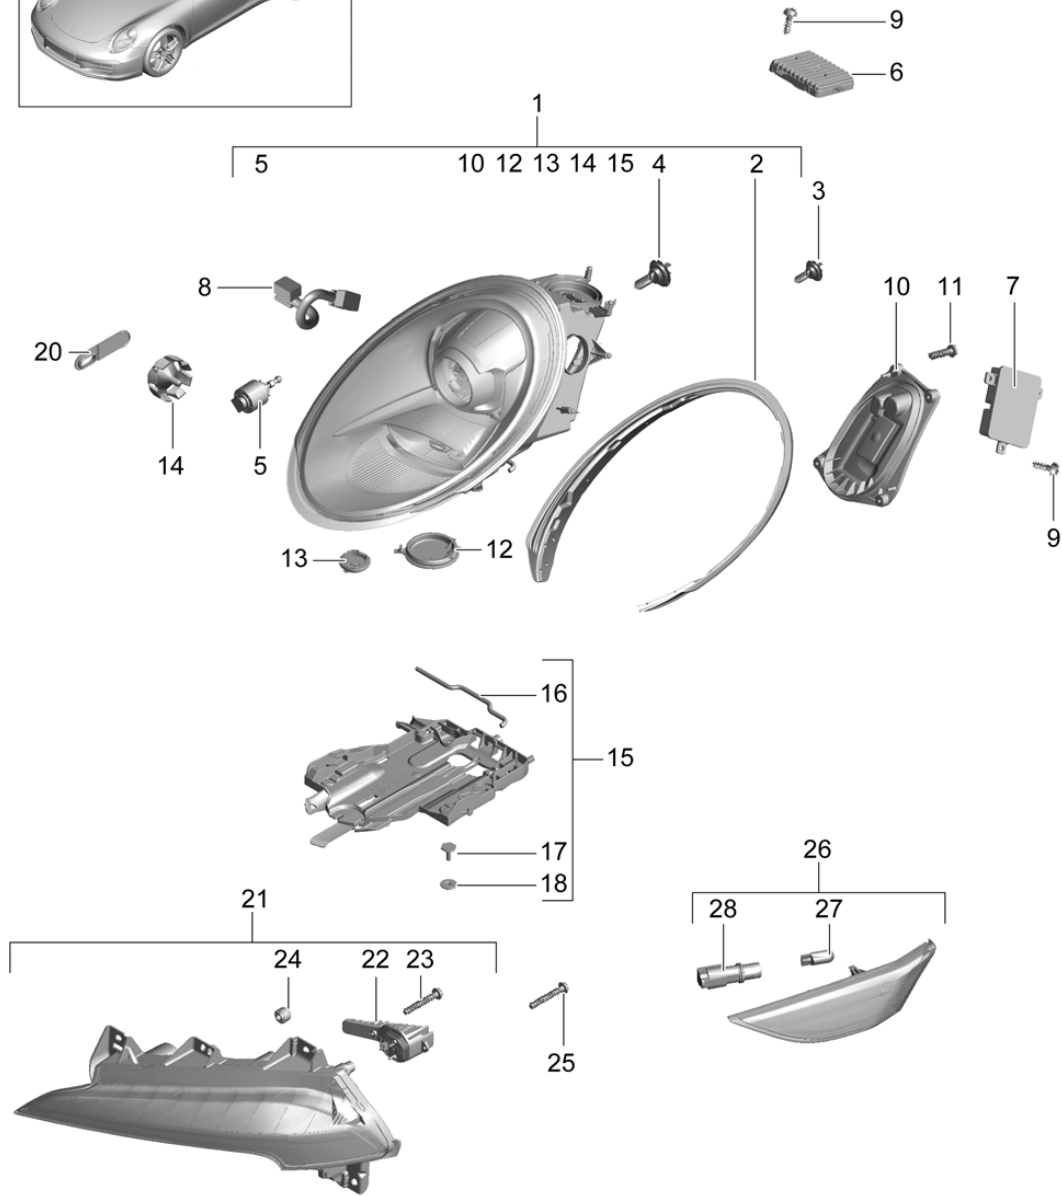

Model: 991-12

Model life 2012>>2016

Pos	Part Number	Description	Remark	Qty	Model
1	958 624 502 00	Headlight washer system Pump for headlight- washer system		1	PR:288 PR:288
2	431 955 465 A	Seal		1	PR:288
-	000 043 204 79	Hose 8 X 3		*	PR:288
3			shorten to: 905 MM	1	
4	8E0 955 665	Elbow fitting		1	PR:288
5	997 628 205 00	Coupling		3	PR:288
6	991 628 208 00	Hose connector		1	PR:288
-	000 043 204 79	Hose 8 X 3		*	PR:288
7			shorten to: 620 MM	1	
8			shorten to: 1225 MM	1	
9			shorten to: 65 MM	1	
10	113 955 975 B	t-piece		1	PR:288
11	997 628 163 01	jet chromed		2	PR:288,-011
			with:		
(11)	991 628 167 00	Nozzle head jet Matt black		2	PR:288,011
			with:		
12	997 628 263 00	Nozzle head Nozzle head chromed		2	PR:288,-011
(12)	991 628 265 00	Nozzle head Matt black		2	PR:288,011
13	999 507 164 01	Cable fastener		7	PR:288
-	997 628 981 02	Cap primed for POS 11 + 12		2	PR:288,XUB

Model: 991-12

Model life 2012>>2016