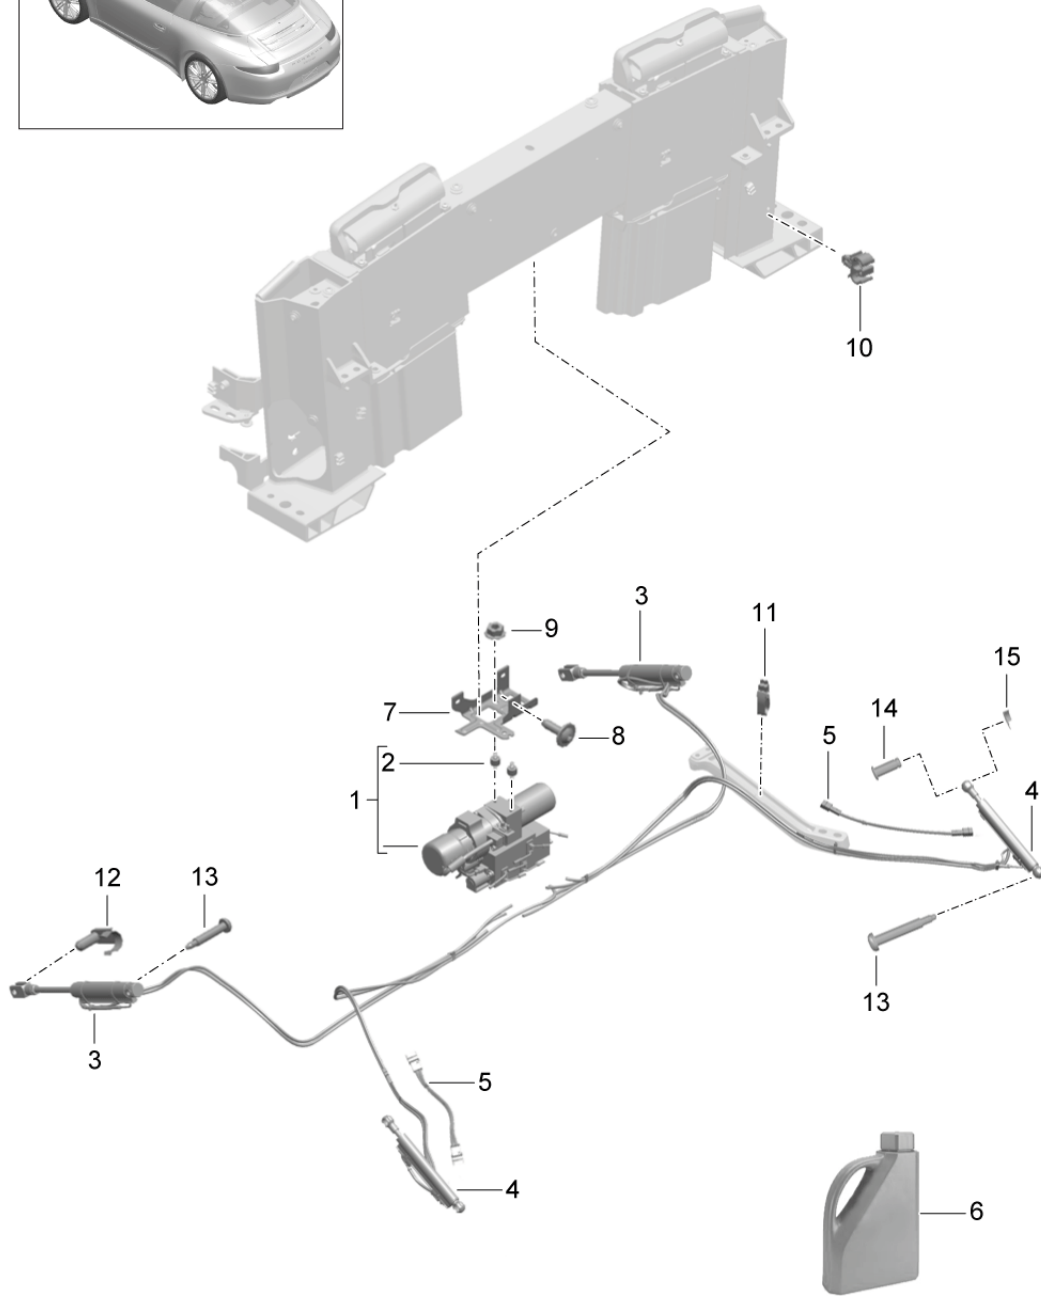

Model: 991-12

Model life 2012>>2016

Model: 991-12 Model life 2012>>2016

Pos	Part Number	Description	Remark	Qty	Model
		Convertible top Driving mechanism			Targa
1	991 562 921 00	Hydraulic unit		1	
2	991 562 922 00	Set Bonded rubber buffer		1	
3	991 562 521 00	Hydraulic unit cylinder	left	1	
		Convertible top with:			
(3)	991 562 522 00	Hydraulic line cylinder	right	1	
		Convertible top with:			
4	991 562 523 00	Hydraulic line cylinder	left	1	
		Cover convertible top stowage box with:			
(4)	991 562 524 00	Hydraulic line cylinder	right	1	
		Cover convertible top stowage box with:			
5	991 562 525 00	Hydraulic line Hall sensor		2	
		Cover convertible top stowage box			
6	000 043 204 89	Oil		1	
		250 ML			
7	991 562 617 00	Bracket		1	
8	999 073 322 02	Hydraulic unit fillister hd. bolt		3	
		M6X20			
9	900 377 010 01	Hexagon nut		2	
		M6			
10	999 507 799 40	Cable holder		X	
11	999 513 076 40	Cable ties		2	
		1,5-85			
12	999 166 094 01	Pin		2	
		10X20			
13	991 562 811 00	Threaded stud		2	
14	991 514 305 00	Pin		2	
15	991 514 307 00	fuse		2	
		Pin