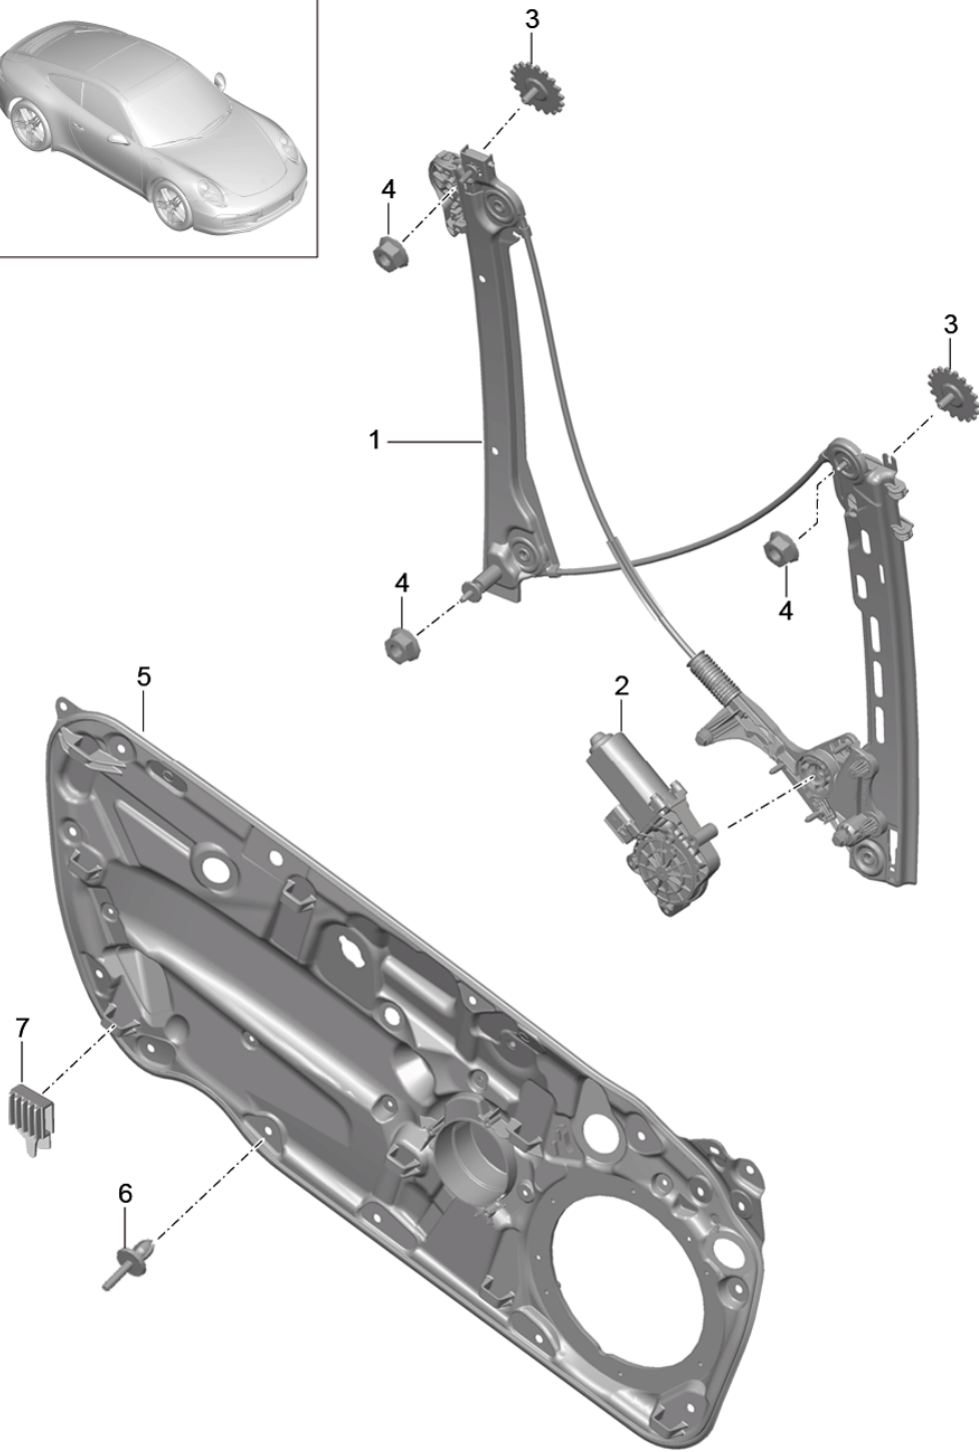

Model: 991-12

Model life 2012>>2016

Pos	Part Number	Description	Remark	Qty	Model
7	991 537 419 00	Bowden cable Door handle, exterior		2	
8	999 084 629 01	Hexagon nut M 6-SB		4	
9	958 538 916 00	emergency key with stipulated lock number State lock number		X	
10	991 537 723 01	Door handle 'Keyless Entry (KESSY)' strip primed	left	1	PR:625
(10)	991 537 724 01	Door handle 'Keyless Entry (KESSY)' strip primed	right	1	PR:625

Model: 991-12

Model life 2012>>2016