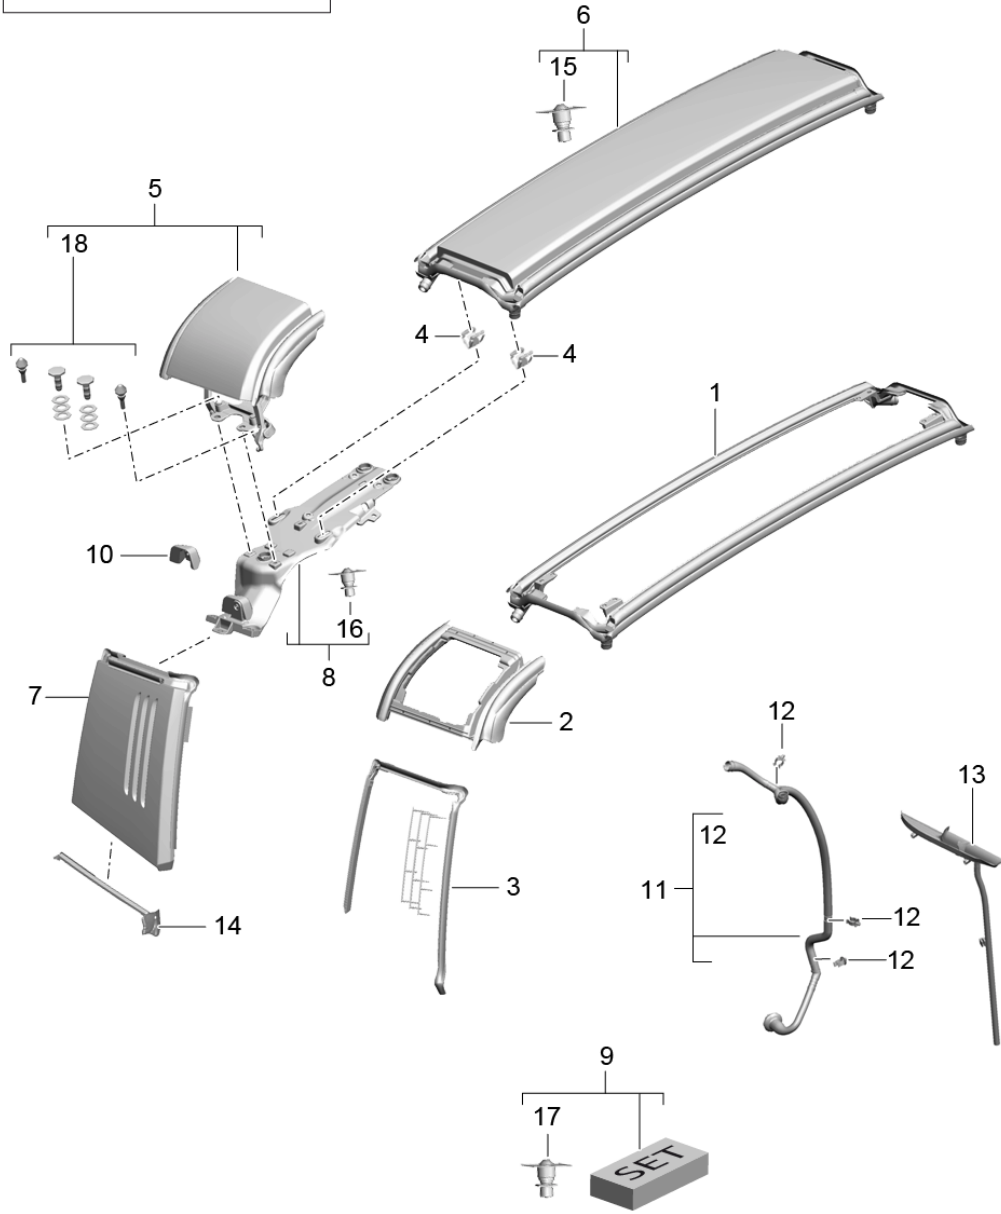

Model: 991-12

Model life 2012>>2016

Model: 991-12 Model life 2012>>2016

Pos	Part Number	Description	Remark	Qty	Model
		Trim Targa			Targa
1	991 562 971 00	arm and Flap repair set Seal	center	1	
2	991 562 973 00	Trim repair set Seal	left	1	
(2)	991 562 974 00	Trim Flap repair set Seal	right	1	
3	991 562 975 00	Trim Flap repair set Seal	left side	1	
(3)	991 562 976 00	Trim Flap repair set Seal	right side	1	
(3)	9P1 898 182	Trim Flap repair set Seal	right side	1	
4	991 562 977 00	1 set of retaining clips for Trim	center	1	
5	991 562 981 00	Flap repair set	left	1	
		with:			
(5)	991 562 982 00	Guide and Bracket Flap repair set	right	1	
		with:			
6	991 562 985 00	Guide and Bracket repair set Trim	center	1	
7	991 562 983 00	Trim repair set	left side	1	
(7)	991 562 984 00	Trim repair set	right side	1	
8	991 562 987 00	Trim repair set	left	1	
(8)	991 562 988 00	Module Carrier for Trim repair set Module Carrier for Trim	right	1	
9	991 562 990 00	Assembly kit Trim		1	
10	991 562 991 00	Repair set for stop buffer Thrust wedge		1	
11	991 562 363 02	Water drainage hose	left	1	
(11)	991 562 364 02	Water drainage hose	right	1