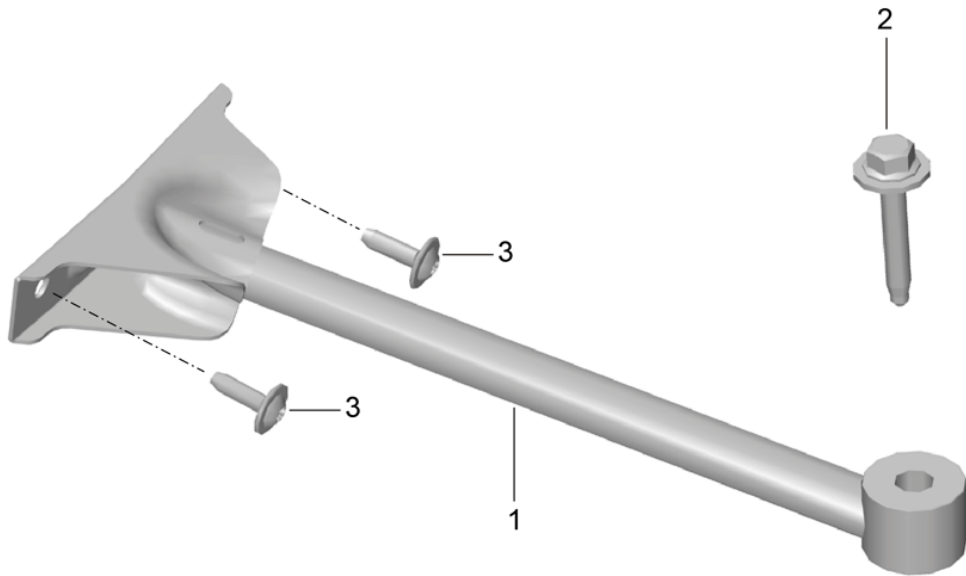

Model: 991-12 Model life 2012>>2016

Pos	Part Number	Description	Remark	Qty	Model
18	N 907 988 05	M 8 X 16 Hexagon collar nut		1	
20	991 501 431 01 991 501 431 01 GRV	M8 Cross panel primed	front	1	C4
(20)	991 501 431 01 991 501 431 01 GRV	Cross panel primed	also use: 000 043 206 30 front	1	GTS C2
21	991 501 599 00 991 501 599 00 GRV	Cross panel primed	also use: 000 043 206 30 upper	1	C4
(21)	991 501 599 00 991 501 599 00 GRV	Cross panel primed	also use: 000 043 206 30 upper	1	GTS C2 PR:011
22	991 501 531 01 991 501 531 01 GRV	Cross panel primed	also use: 000 043 206 30 lower	1	C4
(22)	991 501 531 01 991 501 531 01 GRV	Cross panel primed	also use: 000 043 206 30 lower	1	GTS C2 PR:011
23	991 504 111 03	Cross member	also use: 000 043 206 30	1	
24	991 502 547 00 991 502 547 00 GRV	Side member primed	left	1	
(24)	991 502 548 00 991 502 548 00 GRV	Side member primed	right	1	
26	991 501 671 00 991 501 671 00 GRV	Bracket primed	lower	1	
27	991 501 815 00 991 501 815 00 GRV	Brake line bracket primed	left	1	
(27)	991 501 816 00 991 501 816 00 GRV	Brake line bracket primed	right	1	
-		See workshop manual			
28	999 190 227 01	Pop rivet 6,5 X 12,5		X	
29	999 190 228 01	Pop rivet 6,5 X 11,5		X	
30	999 190 229 01	Pop rivet 6,5 X 10,5		X	
31	999 190 230 01	Pop rivet 6,5 X 14,5		X	
32	N 107 608 01	clinch pin		X	
35	000 043 206 29	Adhesive set		1	
36	000 043 206 30	adhesive		1	
37	000 043 206 31	Double cartridge gun		1	
38	000 043 206 32	emulsion tube		1	
39	000 043 206 33	activator		1	
40	999 073 577 01	Torx screw		X	
41	000 043 305 32	sealant TEROSON 310ML		1	
42	000 043 204 85	cavity preservative agent		1	

Model: 991-12

Model life 2012>>2016