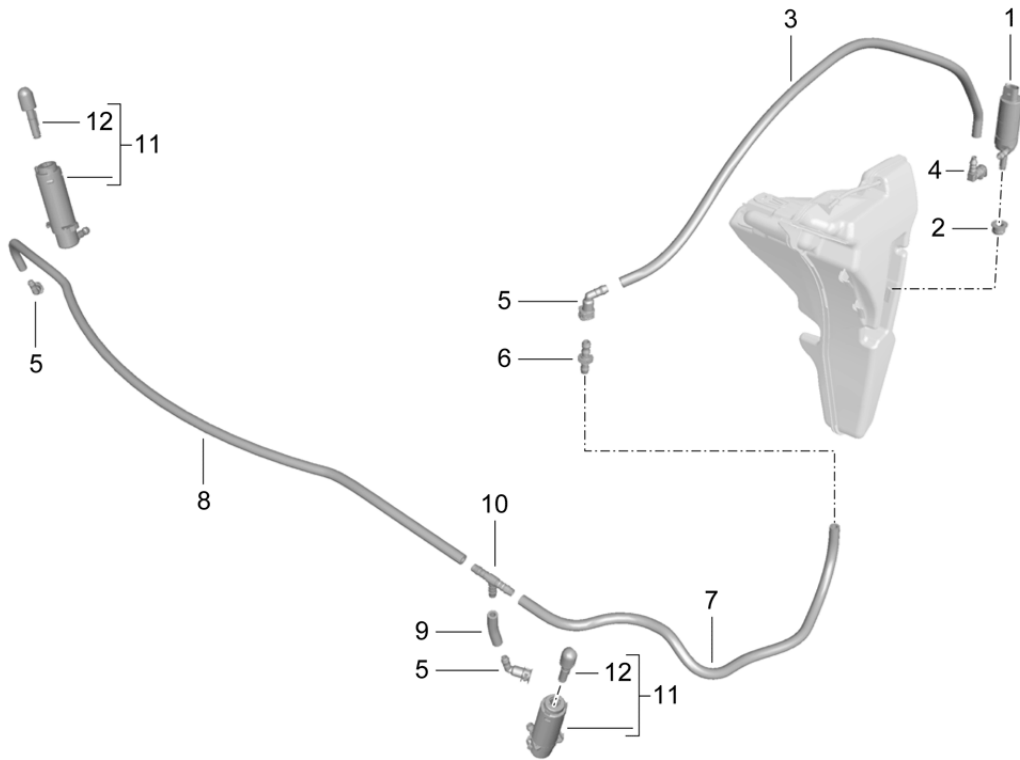

Model: 991-12

Model life 2012>>2016

Model: 991-12

Model life 2012>>2016

Pos	Part Number	Description	Remark	Qty	Model
1	958 624 502 00	Headlight washer system Pump for headlight- washer system		1	PR:288 PR:288
2	431 955 465 A	Seal		1	PR:288
-	000 043 204 79	Hose 8 X 3		*	PR:288
3			shorten to: 905 MM	1	
4	8E0 955 665	Elbow fitting		1	PR:288
5	997 628 205 00	Coupling		3	PR:288
6	991 628 208 00	Hose connector		1	PR:288
-	000 043 204 79	Hose 8 X 3		*	PR:288
7			shorten to: 620 MM	1	
8			shorten to: 1225 MM	1	
9			shorten to: 65 MM	1	
10	113 955 975 B	t-piece		1	PR:288
11	997 628 163 01	jet chromed		2	PR:288,-011
			with:		
(11)	991 628 167 00	Nozzle head jet Matt black		2	PR:288,011
			with:		
12	997 628 263 00	Nozzle head Nozzle head chromed		2	PR:288,-011
(12)	991 628 265 00	Nozzle head Matt black		2	PR:288,011
13	999 507 164 01	Cable fastener		7	PR:288
-	997 628 981 02	Cap primed for POS 11 + 12		2	PR:288,XUB