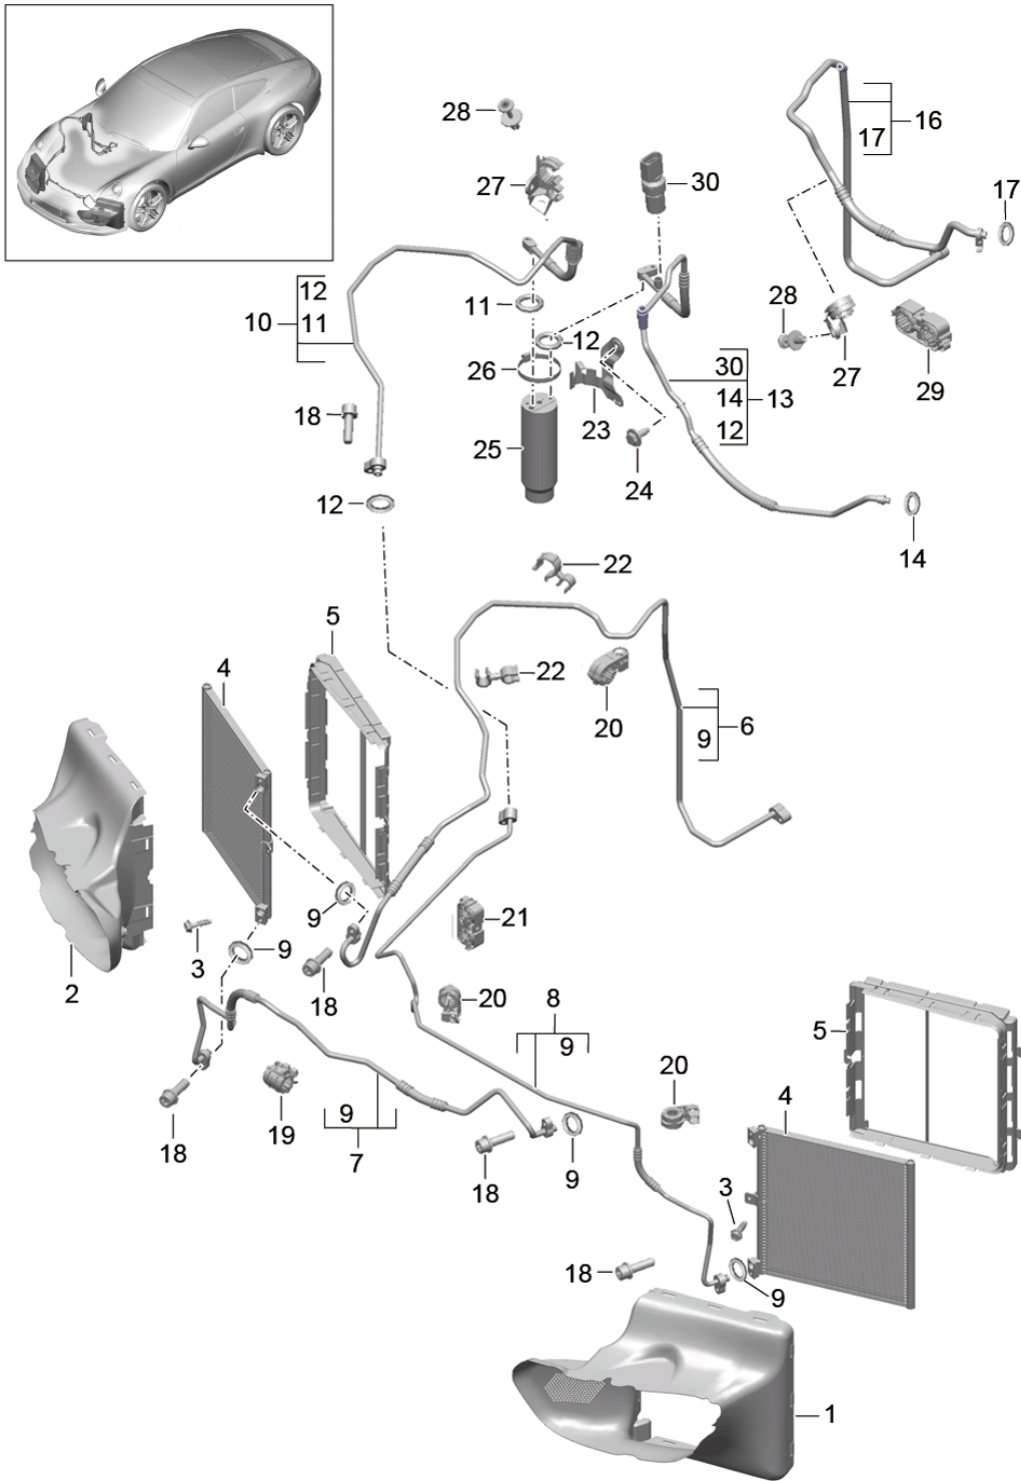

Model: 991-12

Model life 2012>>2016

Pos	Part Number	Description	Remark	Qty	Model
1	9A1 126 011 05	Compressor Air conditioning		1	PR:573
1	9A1 126 011 AX	Compressor		1	PR:573
2	900 385 134 01	Replacement parts Hexagon head bolt M8x170		1	
3	900 385 102 01	Torx screw M8x90		2	
4		suction line		1	
5		see illustration, item: Pressure line	813-025,4	1	
6	N 104 144 02	see illustration, item: Socket head bolt with hexagon socket head M 8X28-U	813-025,5	2	
7	000 043 200 04	Compressor oil 250 ML		1	

Model: 991-12

Model life 2012>>2016