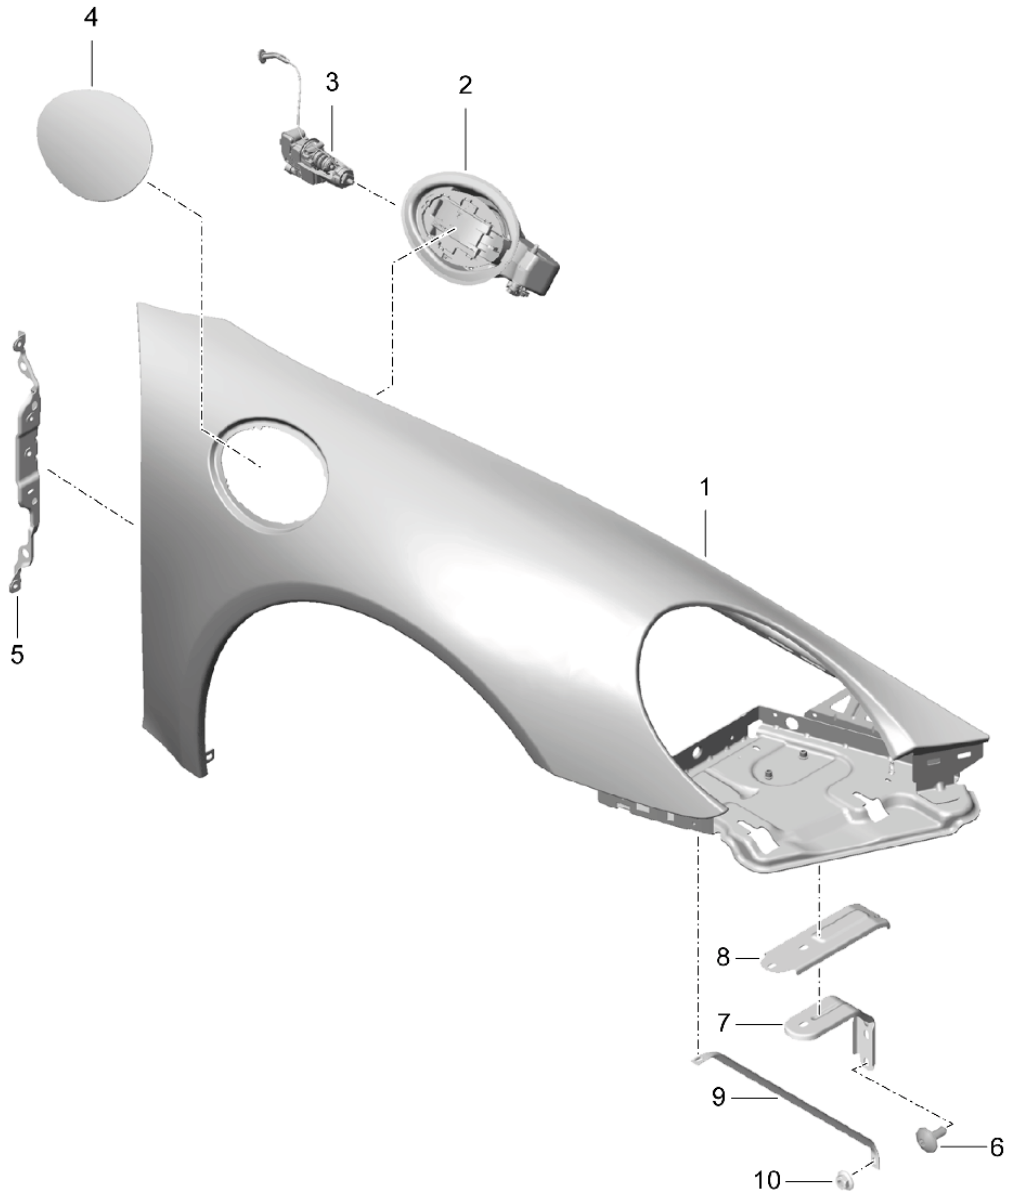

Model: 991-12 Model life 2012>>2016

Pos	Part Number	Description	Remark	Qty	Model
	991 501 184 00 GRV	primed			
(4)	991 501 183 01	Wheel housing (complete)	also use: 000 043 305 41 left inner	1	Cabrio
	991 501 183 01 GRV	primed			
(4)	991 501 973 09	Wheel housing (complete)	also use: 000 043 305 41 left inner	1	Targa
	991 501 973 09 GRV	primed			
(4)	991 501 184 01	Wheel housing (complete)	also use: 000 043 305 41 right inner	1	Cabrio
	991 501 184 01 GRV	primed			
(4)	991 501 974 09	Wheel housing (complete)	also use: 000 043 305 41 right inner	1	Targa
	991 501 974 09 GRV	primed			
5	991 501 903 00	Frame comprising: Cross member engine mounting Carrier	also use: 000 043 305 41	1	
	991 501 903 00 GRV	primed			
6	991 502 573 00	Cross member for tray	also use: 000 043 305 41	1	Coupe
	991 502 573 00 GRV	primed			
7	999 073 917 01	Oval-head screw M5X20	also use: 000 043 305 41	X	
8	999 500 196 01	Nut M8		X	
9	999 025 285 31	Washer 8,4X20X1,5		X	
10	999 504 267 01	threaded insert M10X27		X	
11	999 504 268 01	threaded insert M10X20		X	
12	999 504 263 01	threaded insert M12X1,5X22		X	
13	999 504 262 01	threaded insert M8X15		X	
15	000 043 206 29	Adhesive set Body comprising:		X	
16	000 043 206 30	adhesive		1	
17	000 043 206 31	Double cartridge gun		1	
18	000 043 206 32	emulsion tube		1	
19	000 043 206 33	activator Discontinued part		1	
19	000 043 207 70	activator		1	
20	000 043 305 06	Sealing material		1	
21	000 043 204 85	cavity preservative agent		1	
22	900 378 173 01	Hexagon bolt M6X20		1	

Model: 991-12

Model life 2012>>2016