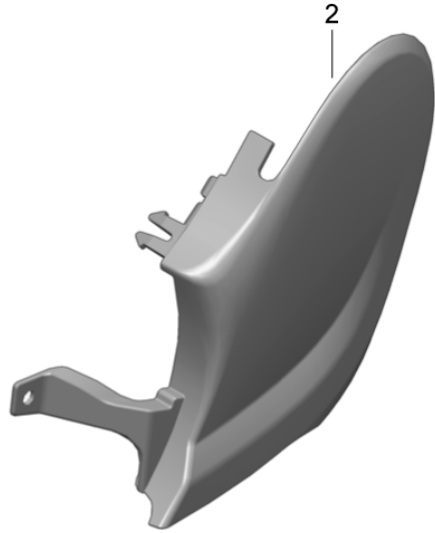

Model: 991-12

Model life 2012>>2016