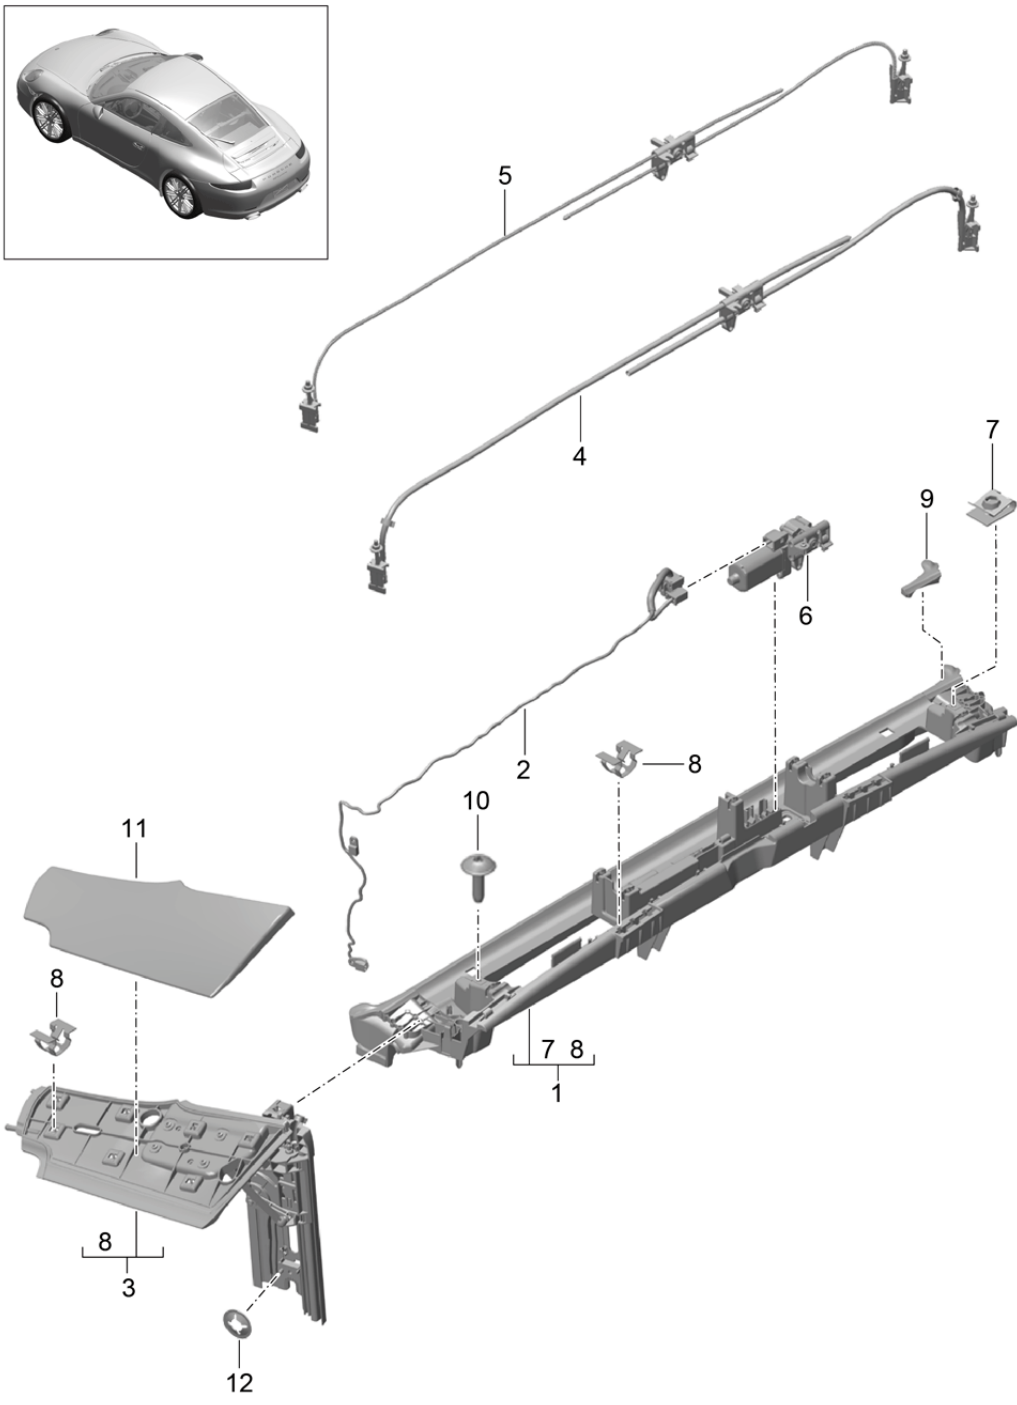

Model: 991-12

Model life 2012>>2016

Model: 991-12 Model life 2012>>2016

Pos	Part Number	Description	Remark	Qty	Model
		Flap	side		Cabrio
1	991 561 479 00	Folding top		1	
	991 561 479 00 1E0	Bracket			
2	991 561 973 00	Black		1	
		repair set			
		Wire set			
3	991 561 975 00	also use:	991 561 936 00	1	
		repair set	left		
		Flap			
(3)	991 561 976 00	(complete)	right	1	
		repair set			
		Flap			
		(complete)			
4	991 561 977 00	repair set		1	
		guide tube			
		Actuator			
5	991 561 979 00	repair set		1	
		relay shaft			
6	991 624 115 00	Engine		1	
		with:			
7	999 507 033 01	Fastening screw		2	
		panel nut			
8	999 507 533 02	Clamp		X	
9	991 561 871 00	Rubber support	left	1	
		angled bracket			
		Windbreak			
(9)	991 561 872 00	Rubber support	right	1	
		angled bracket			
		Windbreak			
10	999 073 322 02	fillister hd. bolt		11	
11		Trim		1	
		Flap			
12	991 561 936 00	see illustration:	807-035	1	
		Clip			
		Hall sensor			
		Wire set			