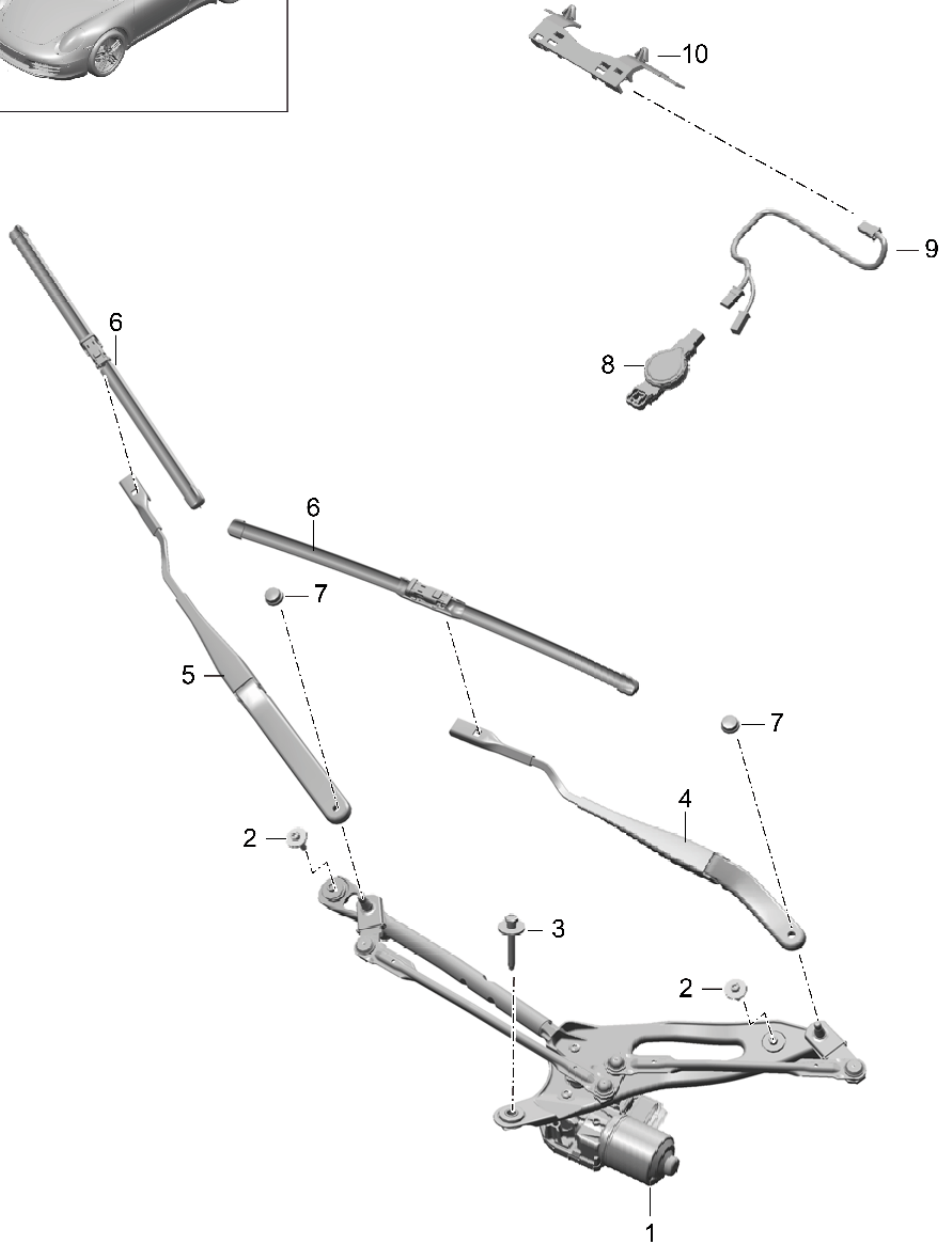

Model: 991-12

Model life 2012>>2016

Model: 991-12 Model life 2012>>2016

Pos	Part Number	Description	Remark	Qty	Model
1	991 628 035 04	Windscreen wiper system Rain sensor Wiper motor with:	lhd	1	PR:098
1	991 628 036 04	Crank drive Wiper motor with:	rhd	1	PR:099
2	900 387 017 02	Crank drive Bolt with washer M 6 X 25 SC		2	
3	999 141 302 02	Bolt with washer M 8 X 60		1	
4	991 628 121 01	Wiper arm (drivers side)	lhd	1	PR:098
(4)	991 628 131 02	Wiper arm (passenger side)	rhd	1	PR:099
5	991 628 122 02	Wiper arm (passenger side)	lhd	1	PR:098
(5)	991 628 132 01	Wiper arm (drivers side)	rhd	1	PR:099
6	991 628 901 00	1 set: wiper blades Set (drivers side) (passenger side)	lhd	1	PR:098
(6)	991 628 903 00	1 set: wiper blades Set (drivers side) (passenger side)	rhd	1	PR:099,-631, -632,-852
7	991 628 305 00	cap for wiper arm		2	
(7)	N 106 092 04	Hexagon collar nut Mount Wiper arm		2	
8	991 615 108 00	Rain sensor		1	
-	4E0 955 609	Gel foil for rain sensor (self-adhesive) Rain sensor		1	
9	991 612 691 00	Wire set Rain sensor		1	
9	991 612 691 50	Wire set Rain sensor		1	PR:631,632, 852
10	991 610 119 00	D - MJ 2014>> Bracket Wire set Rain sensor		1