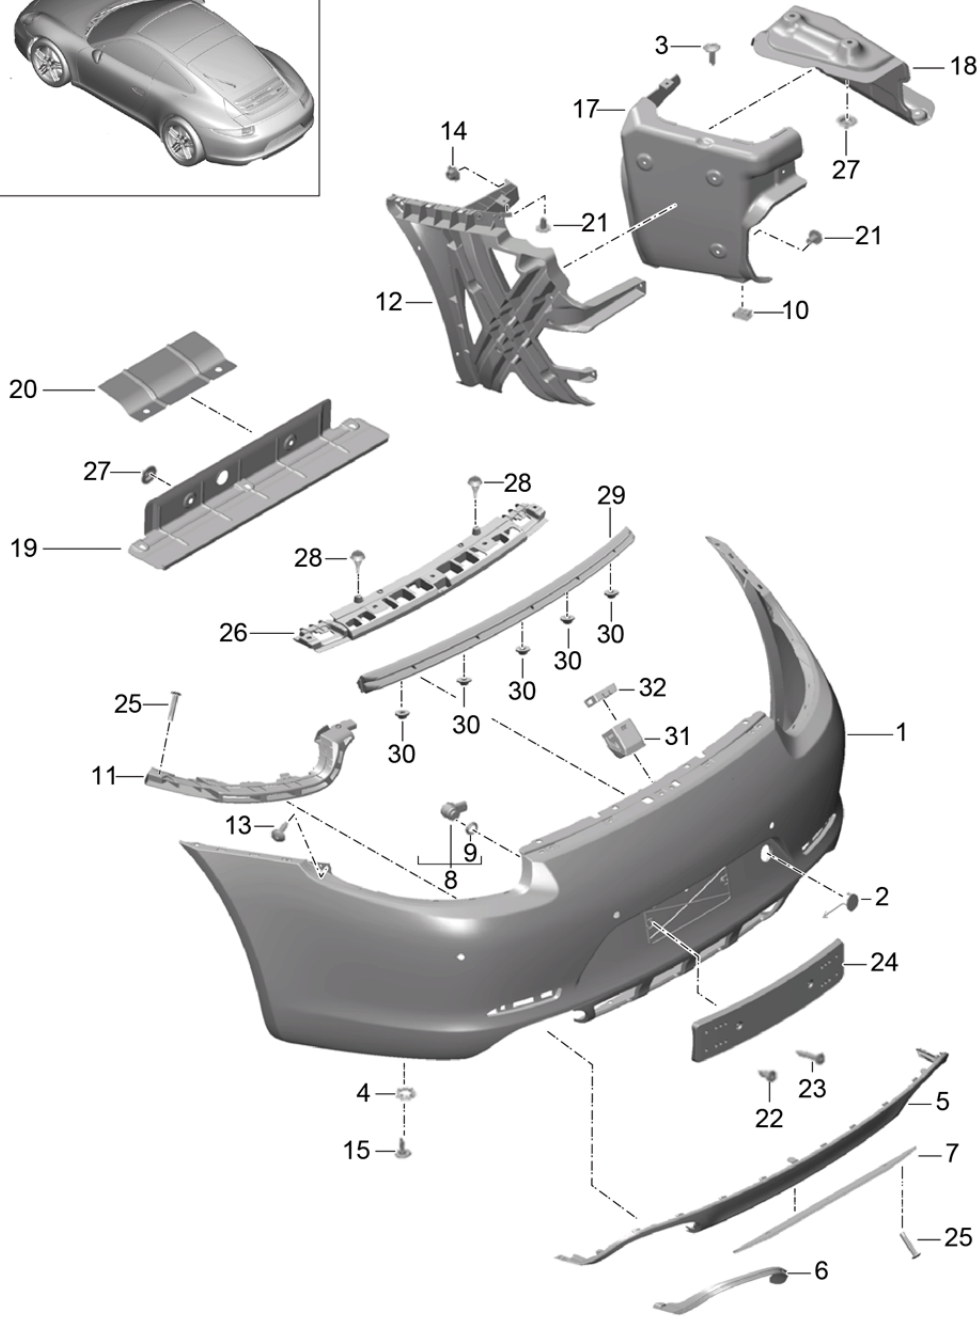

Model: 991-12

Model life 2012>>2016

Model: 991-12 Model life 2012>>2016

Pos	Part Number	Description	Remark	Qty	Model
1	991 505 020 20	bumper Carrera 2 Trim primed	rear	1	PR: -635, -636,-638
		also use:	991 505 803 00 (G2L)		
(1)	991 505 020 22	Trim primed		1	PR:635,636
		also use:	991 505 803 00 (G2L)		
(1)	991 505 020 26	Trim primed		1	PR:638,-553
		also use:	991 505 803 00 (G2L)		
2	991 505 803 00	Cover cap Tow hitch		1	
	991 505 803 00 G2L	orange			
3	999 073 418 01	panel screw 4,8x19		X	
4	999 507 181 01	Reinforcement Insert 10,6x12,6		8	
5	991 505 811 00	Trim	rear lower	1	
	991 505 811 00 1E0	Black			
6	991 505 651 00	Trim for exhaust tail pipe Tailpipe	left	1	
	991 505 651 00 1E0	Black			
(6)	991 505 652 00	Trim for exhaust tail pipe Tailpipe	right	1	
	991 505 652 00 1E0	Black			
7	991 505 837 00	retaining rail	lower	1	
8	4H0 919 275	Sensor Parking aid Discontinued part		4	
	4H0 919 275 G2L	primed			
8	1S0 919 275	Sensor Parking aid		4	
	1S0 919 275 G2L	primed			
9	7PP 919 133	Seal Sensor Parking aid		4	
10	999 507 795 09	panel nut ST 4,8		X	
11	991 505 835 00	retaining strip	left rear	1	
(11)	991 505 836 00	retaining strip	right rear	1	
12	991 505 631 00	Bracket	left side	1	
(12)	991 505 632 00	Bracket	right side	1	
13	999 073 131 02	fillister hd. bolt M6x25		4	
14	999 076 078 01	Hexagon nut M 6		10	
15	999 073 227 09	panel screw ST 4,8x19		X	
17	991 505 479 00	Heat insulation	left outer	1	
(17)	991 505 480 00	Heat insulation	right outer	1	
18	991 505 477 00	Heat insulation	left	1