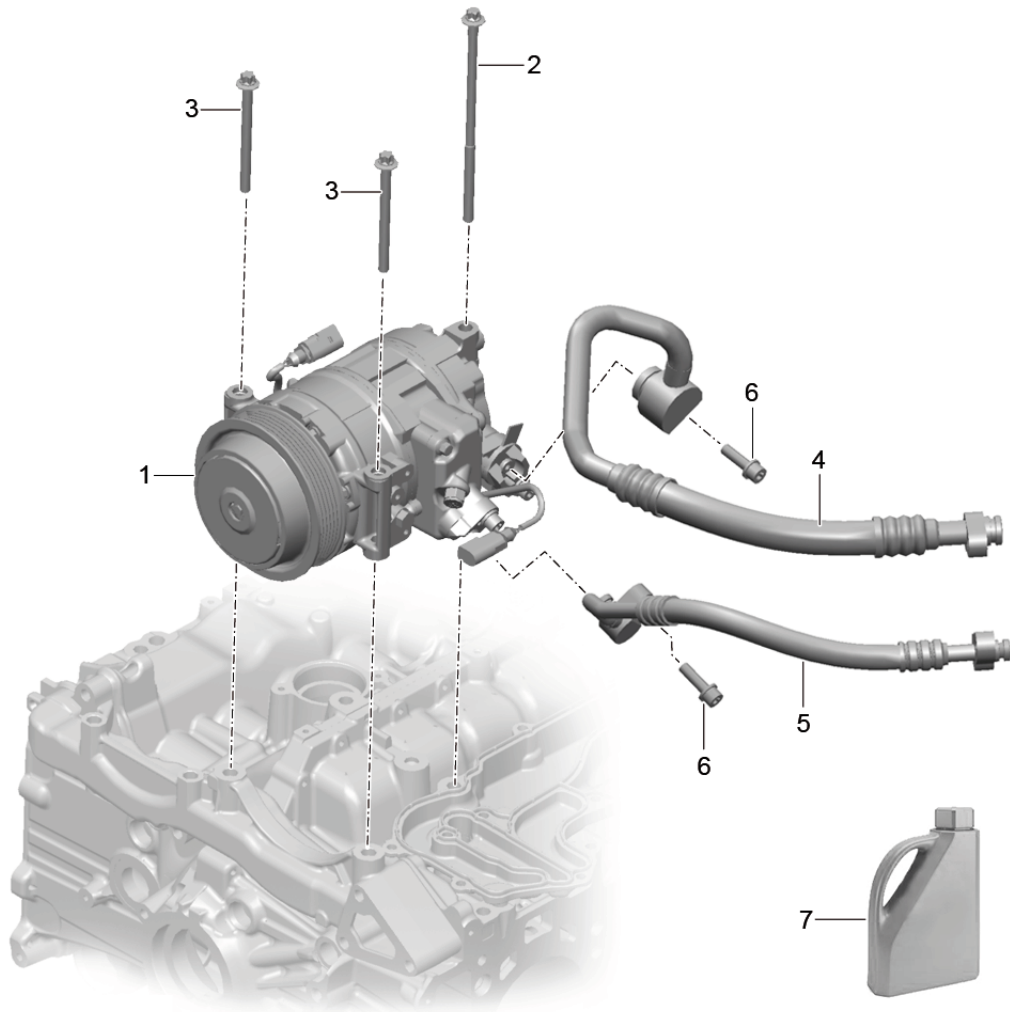

Model: 991-12

Model life 2012>>2016

Pos	Part Number	Description	Remark	Qty	Model
11	991 573 916 00	Air conditioner Cover for Filter		1	
12	991 573 623 00	Passenger compart. filter		1	
13	928 570 423 00	Tensioning spring blower housing		X	
14	991 573 913 00	pipe holder	rhd	1	PR:099
15	991 612 725 00	Wire set	lhd	1	PR:098,573
15	9P3 971 565	Wire set without: ventilation flap	lhd	1	PR:098,573
(15)	991 612 726 00	Wire set	rhd	1	PR:099,573
(15)	9P4 971 565	Wire set without: ventilation flap	rhd	1	PR:099,573
16	991 624 423 01	governor for Fan		1	PR:573
17	970 653 257 00	Temperature sensor for evaporator		2	
18	991 572 875 00	Grommet		2	
19	991 573 769 01	Air conditioner Grommet Firewall		1	PR:573
20	991 572 263 01	Expansion valve Seal Firewall		1	
21	8K0 820 261	Heater pipeline Gasket set Expansion valve		1	

Model: 991-12

Model life 2012>>2016