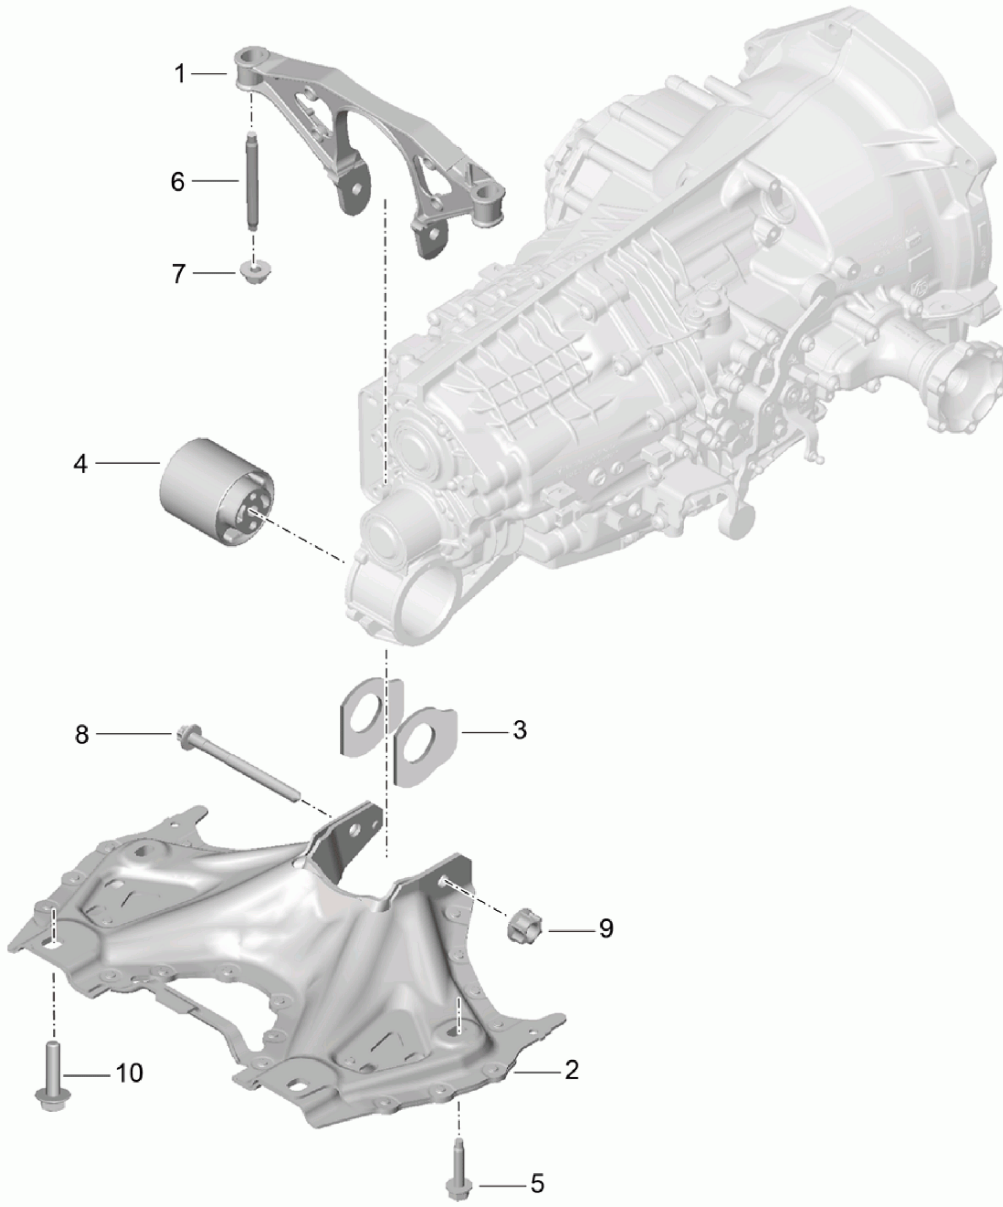

Model: 991-12

Model life 2012>>2016

Model: 991-12 Model life 2012>>2016

Pos	Part Number	Description	Remark	Qty	Model
		Transmission suspension Threaded joint			G9100,CG105
1	991 375 039 02	Engine transmission carrier		1	
1	991 375 039 03	transmission carrier		1	
2	991 375 114 03	Side member		1	
3	991 375 255 00	Stop gearbox mounting		2	G9100+ PR:487
3	991 375 255 00	Stop gearbox mounting		2	Cabrio CG105+ PR:250
(3)	991 375 256 00	Stop gearbox mounting		2	Coupe CG105+ PR:250
(3)	991 375 257 00	Stop gearbox mounting	C4	2	
4	991 375 055 00	gearbox mounting		1	
5	999 072 841 01	Bolt with washer M 10 X 50		2	
6	999 061 009 01	Threaded pin M 10 X 64		2	
7	999 084 648 01	Hexagon nut M 10		2	
7	999 076 053 01	No longer use the part here Hexagon nut M 10		2	
8	900 385 164 01	Outer hexagon round screw BM 12 X 1,5 X 140		1	
9	999 086 009 02	Nut M 12 X 1,5		1	
10	999 072 063 02	Hexagon bolt AM 10 X 40		2	