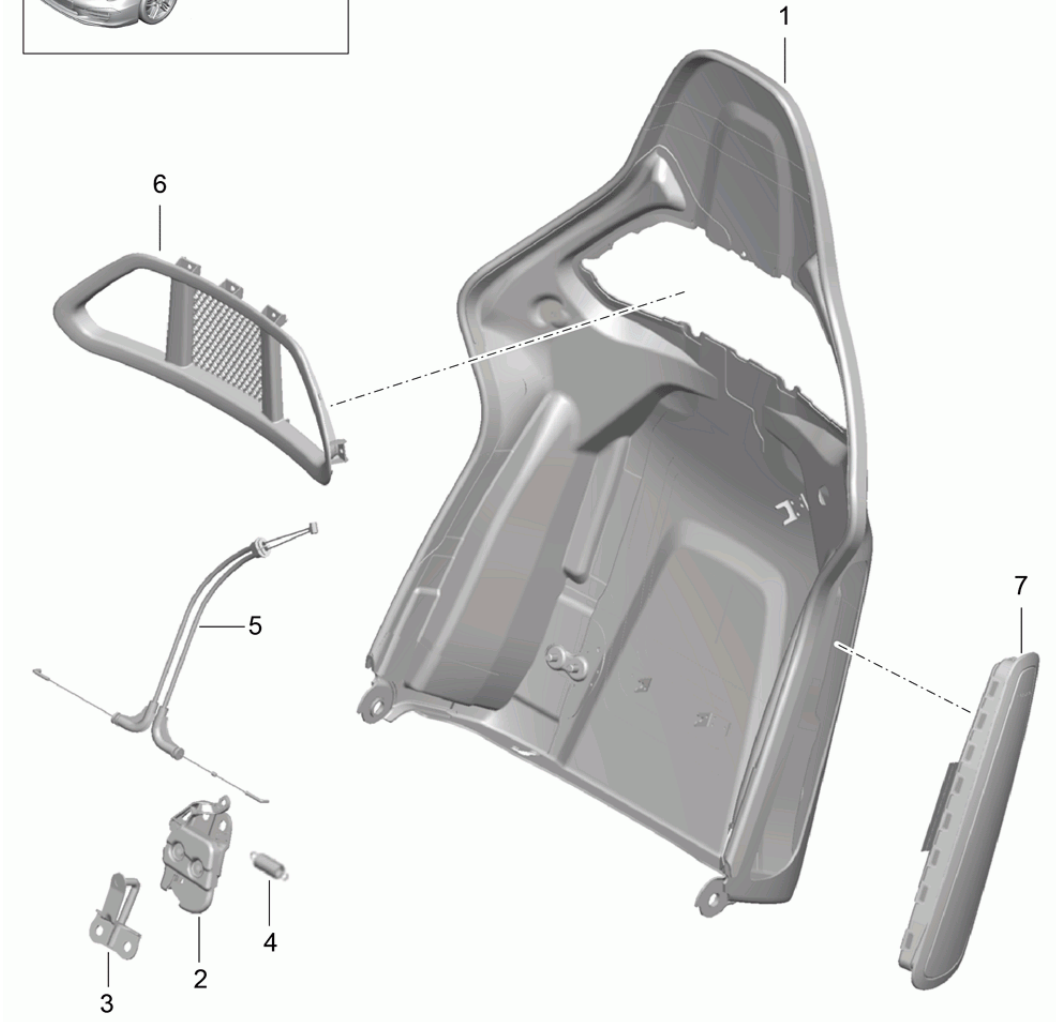

Model: 991-12

Model life 2012>>2016

Model: 991-12

Model life 2012>>2016

Pos	Part Number	Description	Remark	Qty	Model
1	997 521 271 00	Backrest shell bucket seat Collapsible Accessories	left	1	PR:388
(1)	997 521 272 00	Backrest shell bucket seat Collapsible	right	1	PR:389
2	997 521 651 00	backrest lock	left	1	PR:388,389
(2)	997 521 652 00	backrest lock	right	1	PR:388,389
3	997 521 660 00	Closing element lock		2	PR:388,389
4	997 521 650 00	Backrest shell tension spring lock		2	PR:388,389
5	997 521 640 01	backrest Bowden cable Release		1	PR:388,389
6	997 521 330 00	backrest Trim	front	1	PR:388,389
(6)	997 521 330 00 01C	Seat belt Satin black			
	997 521 531 00	Trim Seat belt	rear	1	PR:388,389
	997 521 531 00 01C	Satin black