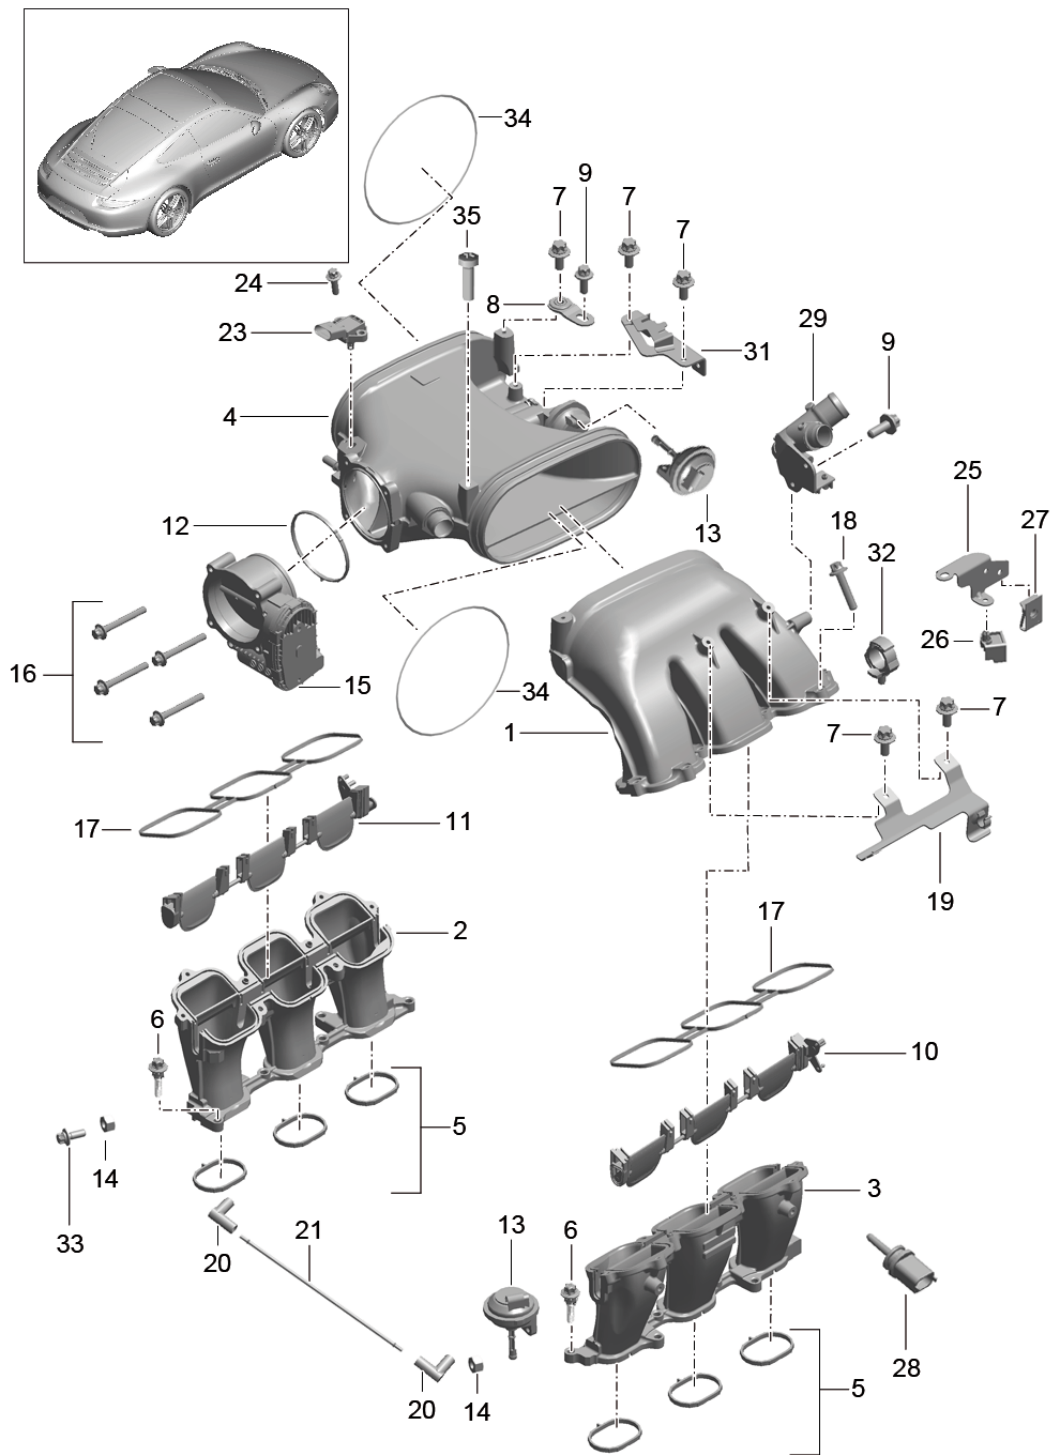

Model: 991-12

Model life 2012>>2016

Model: 991-12

Model life 2012>>2016

Pos	Part Number	Description	Remark	Qty	Model
		intake air distributor throttle valve adapter D - MJ 2013>>	KIT		PR:X51,011 - "CH. "
1	9A1 110 015 45	intake air distributor Upper part		2	
2	9A1 110 025 45	intake air distributor Lower part Discontinued part	left	1	
2	9A1 110 025 46	intake air distributor Lower part	left	1	
3	9A1 110 026 45	intake air distributor Lower part Discontinued part	right	1	
3	9A1 110 026 46	intake air distributor Lower part	right	1	
4	9A1 110 020 45	Distributor tube		1	
5	9A1 110 215 01	Seal		6	
6	999 173 001 01	Outer hexagon round screw BM 6 X 25		12	
7	900 385 041 01	Torx screw M 6 X 12		6	
8	9A1 110 510 45	Connecting piece		2	
9	900 385 050 01	Hexagon head bolt BM 6 X 16		4	
10	9A1 110 425 45	shaft Flap	left	1	
11	9A1 110 426 41	shaft Flap	right	1	
12	9A1 110 220 01	Seal Distributor tube		1	
13	993 110 462 02	Vacuum unit		3	
14	900 380 001 01	Hexagon nut M5		2	
15	997 605 116 01	throttle valve adapter		1	
16	900 385 125 01	Torx screw BM 6 X 45		4	
17	9A1 110 440 40	Flange gasket		2	
18	900 385 049 01	Torx screw BM 6 X 30		16	
19	9A1 110 296 45	Bracket intake air distributor		1	
20	999 239 045 40	Molded hose 3,5 X 2,0 X 60		2	
21	999 181 373 40	Pipe 4,0 X 1,0 X 230		3	
22	928 573 727 05	Distributor		2	
23	03G 906 051 D	Pressure sensor		1	
24	900 385 143 01	Screw BM 5 X 16		1	
25	9A1 107 215 22	Bracket Filler tube		1	PR:-X51
28	997 606 213 00	Temperature sensor		1	
29	9A1 107 019 46	Engine bay Bracket		1	
30	999 504 261 01	Oil inlet threaded insert		4	
31	9A1 607 165 45	Bracket intake air distributor		1	
32	999 507 075 40	Cable holder 4,0 - 12,0		1	
33	900 385 112 01	Torx screw M 5 X 12		1	
34	900 331 056 40	O-ring		2