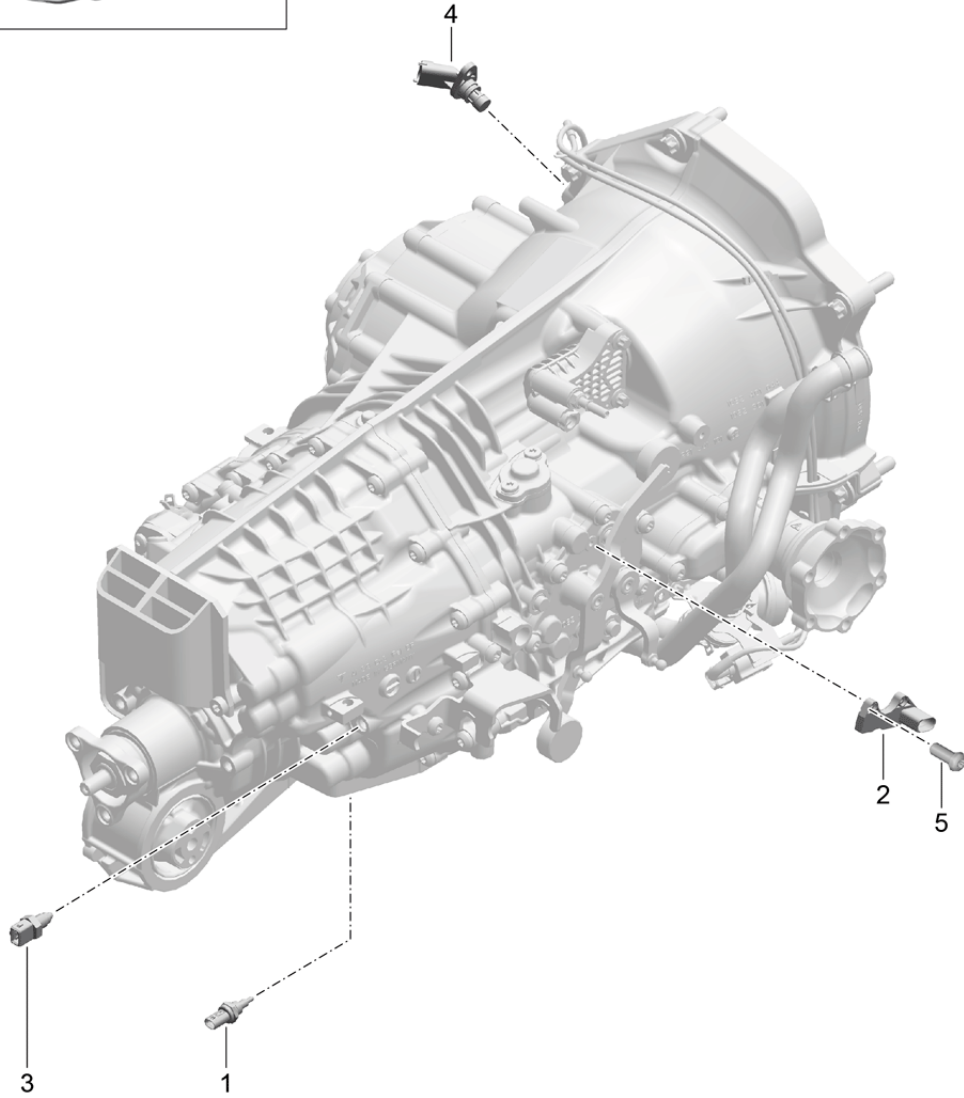

Model: 991-12

Model life 2012>>2016

Pos	Part Number	Description	Remark	Qty	Model
		with: limited slip differential			PR:220
2	000 043 204 19	D - MJ 2013>> Transmission fluid 20 LTR. Container		X	
2	000 043 305 48	Discontinued part Transmission fluid 20 LTR. Container		X	
3	991 449 105 02	Shock absorber		1	
4	999 073 209 01	Socket head bolt M 10 X 20		2	
5	999 385 009 01	Hexagon head bolt BM 12 X 1,5 X 55		6	

Model: 991-12

Model life 2012>>2016