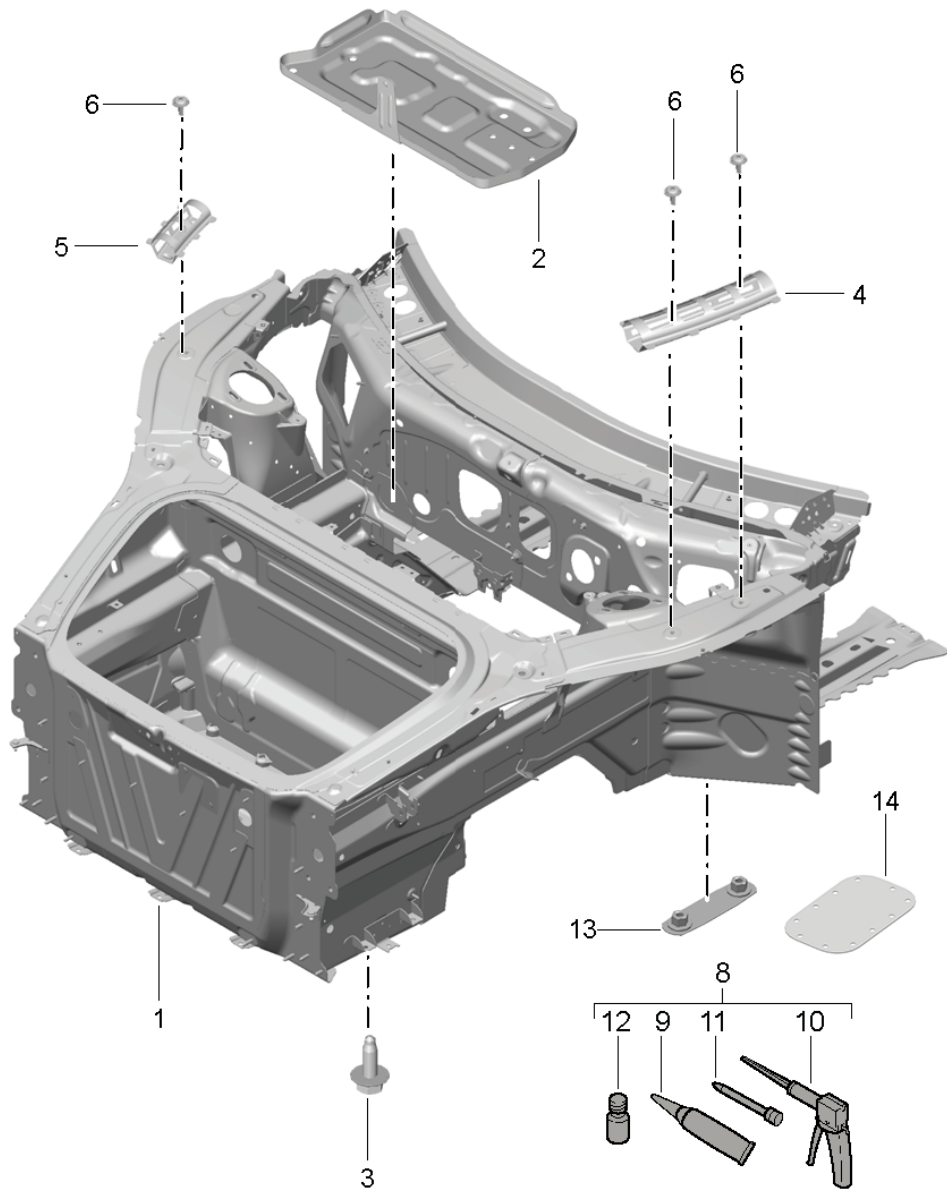

Model: 991-12

Model life 2012>>2016

Model: 991-12 Model life 2012>>2016

Pos	Part Number	Description	Remark	Qty	Model
1	991 501 991 00	Front end (complete) Front end	lhd	1	C2 PR:098,-011
	991 501 991 00 GRV	primed also use: processing instruction See technical manual	000 043 206 30		
1	991 501 991 01	Front end	lhd	1	C4 PR:098
	991 501 991 01 GRV	primed also use: processing instruction See technical manual	000 043 206 30		
(1)	991 501 991 02	Front end	rhd	1	C2 PR:099,-011
	991 501 991 02 GRV	primed also use: processing instruction See technical manual	000 043 206 30		
(1)	991 501 991 03	Front end	rhd	1	C4 PR:099
	991 501 991 03 GRV	primed also use: processing instruction See technical manual	000 043 206 30		
2	991 504 151 10	Battery console	lhd	1	PR:098
(2)	991 504 151 11	Battery console	rhd	1	PR:099
3	999 072 048 01	Hexagon bolt M8X25		4	
(3)	N 102 400 03	Hex collared bolt M8X32 D - MJ 2016>>		4	
4	991 504 775 01	deformation element	left	1	
	991 504 775 01 GRV	primed			
5	991 504 776 01	deformation element	right	1	
	991 504 776 01 GRV	primed			
6	999 073 348 09	fillister hd. bolt M6 X 20	right	X	
8	000 043 206 29	Adhesive set		1	
9	000 043 206 30	adhesive		1	
10	000 043 206 31	Double cartridge gun		1	
11	000 043 206 32	emulsion tube		1	
12	000 043 206 33	activator		1	
13	991 501 927 00	Threaded plate Body repair Suspension sub-frame		2	
	991 501 927 00 GRV	primed			
14	991 501 937 00	Cover Body repair Suspension sub-frame	left	1	
	991 501 937 00 GRV	primed			
14	991 501 938 00	Cover Body repair Suspension sub-frame	right	1	
	991 501 938 00 GRV	primed