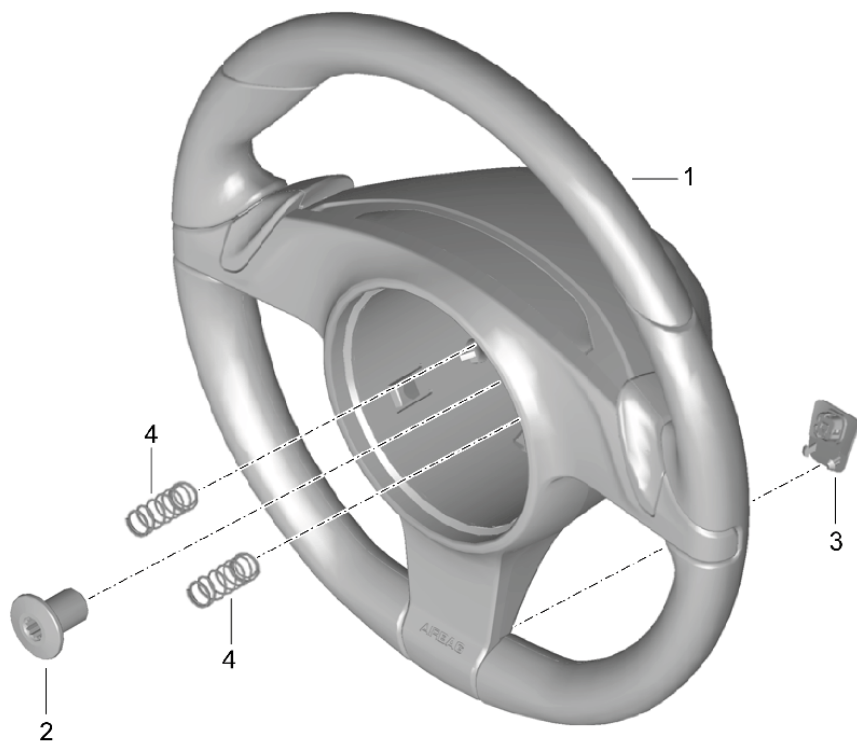

Model: 991-12

Model life 2012>>2016