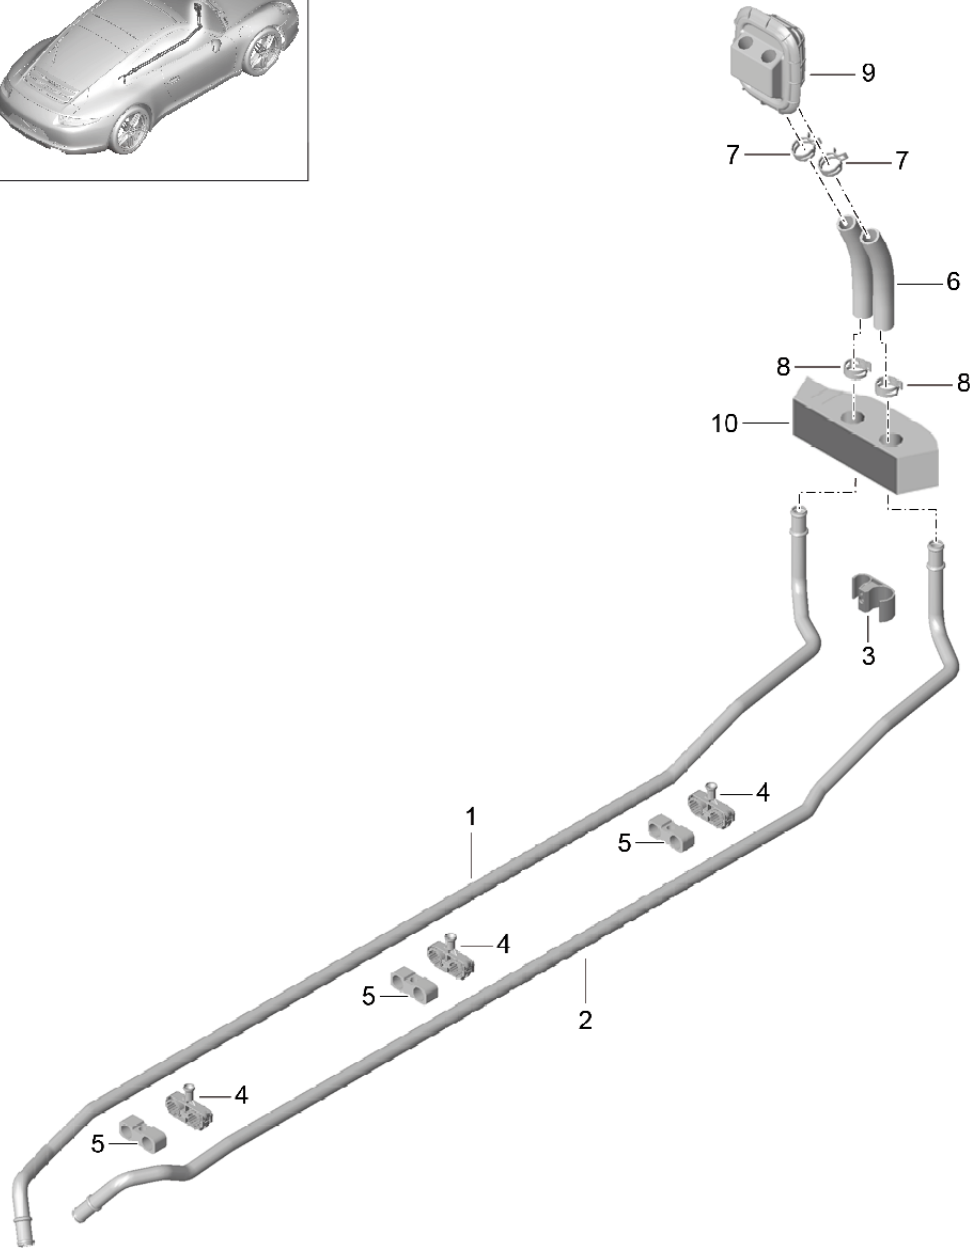

Model: 991-12

Model life 2012>>2016

Model: 991-12

Model life 2012>>2016

Pos	Part Number	Description	Remark	Qty	Model
1	991 572 681 00	heater Feed line return line Heater pipeline Supply		1	
2	991 572 683 00	Heater pipeline Return line		1	
3	991 572 825 01	Bracket		1	
4	991 572 823 00	Bracket		3	
5	999 511 232 41	Rubber bush		3	
6	991 572 585 01	Heating hose		2	
7	999 512 603 09	Hose clamp A26x12		2	
8	999 512 657 09	Hose clamp B26x12		2	
9	991 572 263 01	Seal Cross panel		1	
10	991 572 553 00	Heater pipeline Foam part Hot air line		1