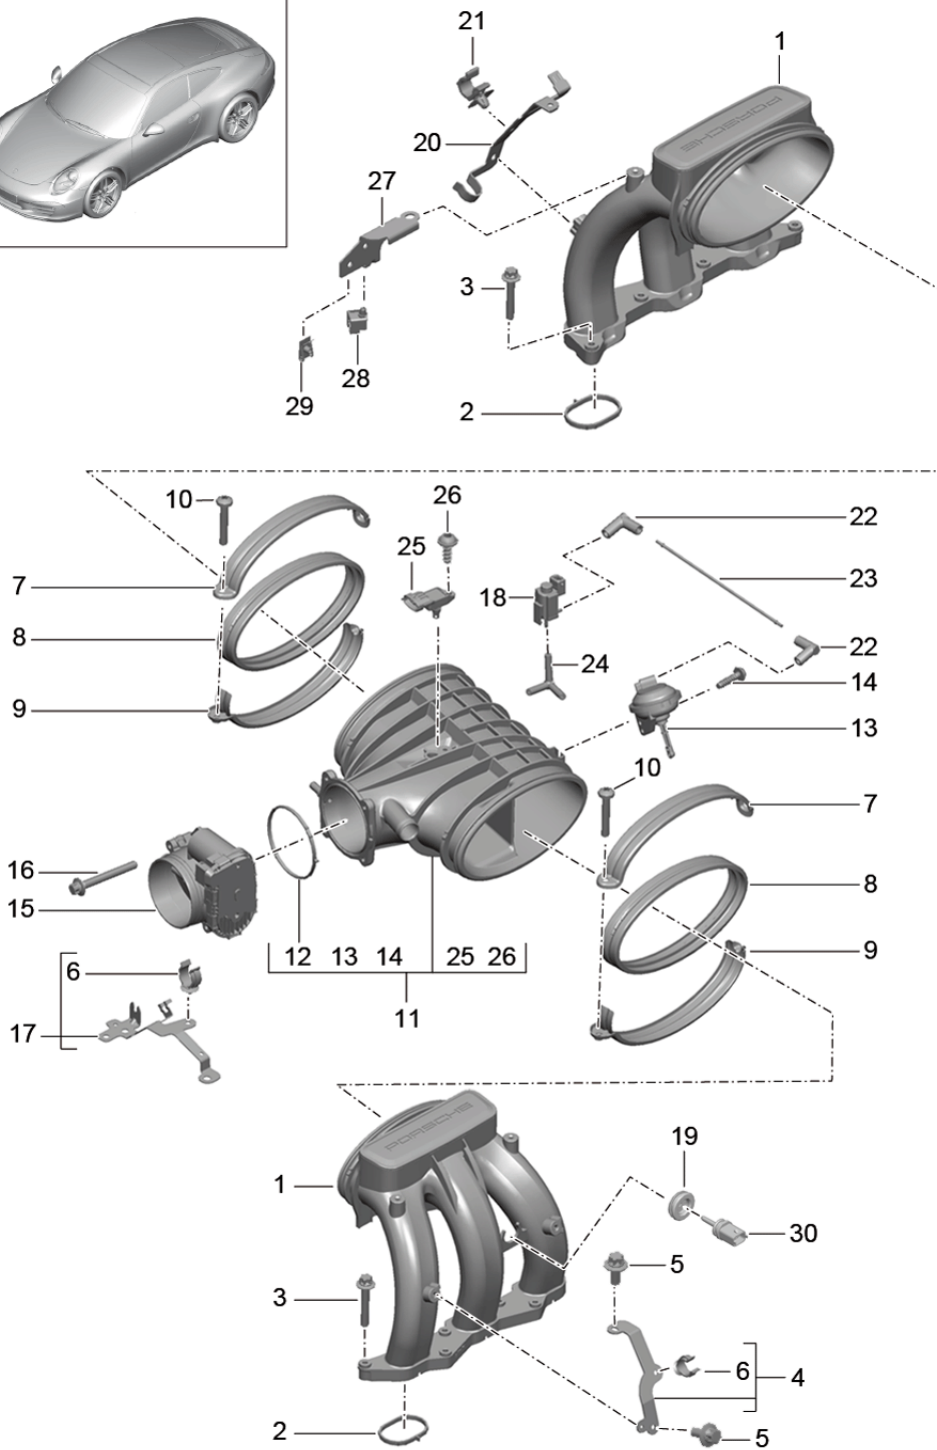

Model: 991-12

Model life 2012>>2016

Model: 991-12 Model life 2012>>2016

Pos	Part Number	Description	Remark	Qty	Model
1	9A1 110 115 02	intake air distributor		2	
2	9A1 110 215 01	throttle valve adapter		6	
3	900 385 270 01	intake air distributor Seal		12	
4	9A1 110 294 02	Hexagon head bolt M6 X 35		1	
5	900 385 041 01	Bracket intake air distributor		2	
6	999 507 930 40	Torx screw M 6 X 12		2	
7	9A1 110 212 01	Hose bracket 21,0 - 23,0		2	
8	9A1 110 210 01	Clamp Upper part		2	
9	9A1 110 213 01	Rubber sleeve Clamp		2	
10	999 073 352 02	Lower part flat round head bolt M6 X 35		2	
11	9A1 110 021 00	Distributor tube Discontinued part		1	A103
11	9A1 110 021 01	Distributor tube		1	A103
(11)	9A1 110 021 10	Distributor tube		1	A104
12	9A1 110 220 01	Seal Distributor tube		1	
13	993 110 462 02	Vacuum unit		1	A103
14	999 919 265 01	Oval-head screw M5 X 18		2	A103
15	997 605 116 01	throttle valve adapter		1	
16	900 385 070 01	Torx screw M6 X 50		4	
16	PAF 008 685 00	Torx screw M6 X 50		4	
17	9A1 110 292 01	Bracket throttle valve adapter		1	
18	7PP 906 283	Change-over valve No longer use the part here		1	
18	7PP 906 283 B	Change-over valve No longer use the part here		1	
18	7PP 906 283 C	Change-over valve No longer use the part here		1	
18	7PP 906 283 F	Change-over valve No longer use the part here		1	
18	7PP 906 283 F	Change-over valve F 99-FS111 979>>		1	
-	991 612 944 00	also use: F >> 99-FS111 978 Wire set for Change-over valve F >> 99-FS111 978	991 612 944 00	1	
19	993 110 530 01	Grommet		1	
20	9A1 110 296 03	Bracket intake air distributor		1	
21	999 651 398 40	Cable holder 11,0 / 13,0		1	
22	999 239 045 40	Molded hose 3,5 X 2,0 X 60		2	A103
(22)	999 239 045 40	Molded hose 3,5 X 2,0 X 60		1	A104
23	999 181 373 40	Pipe 4,0 X 1,0 X 230		1	
25	948 606 180 00	Pressure sensor		1	
26	999 919 241 01	Oval-head screw		1