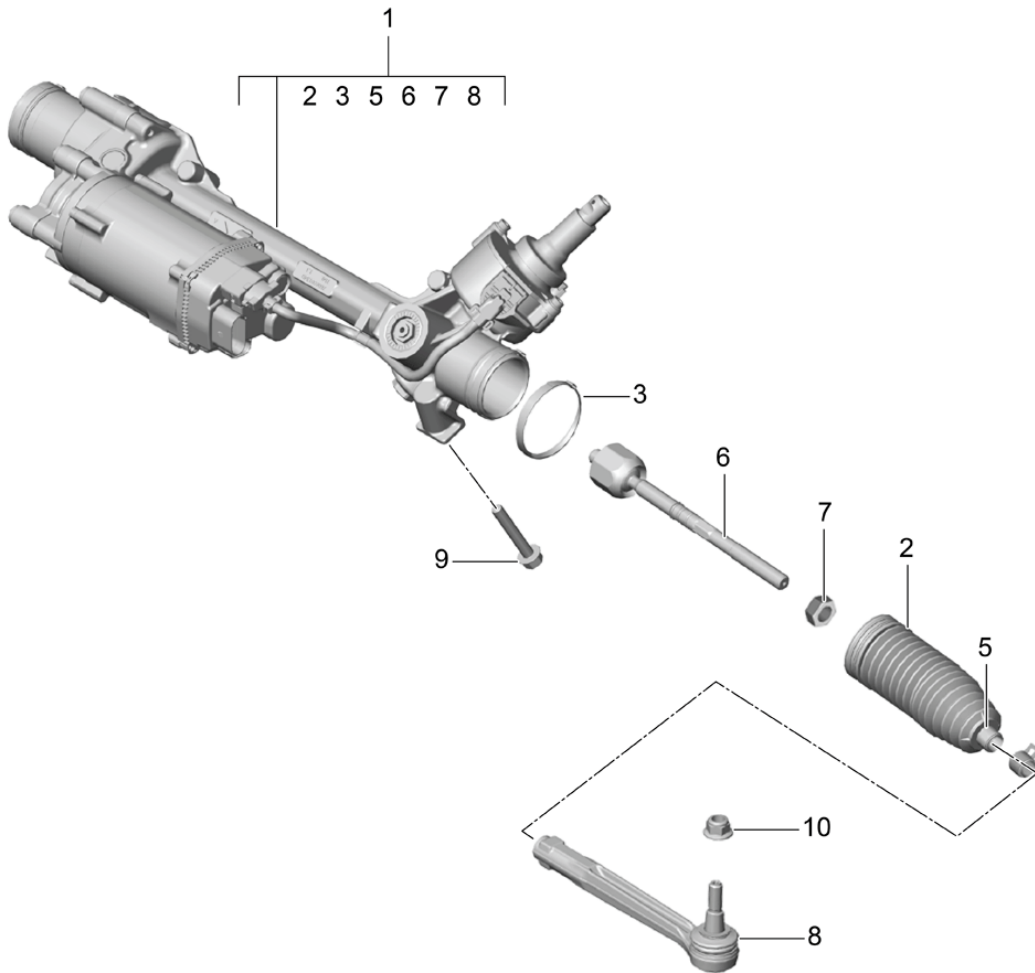

Model: 991-12

Model life 2012>>2016

Model: 991-12 Model life 2012>>2016

Pos	Part Number	Description	Remark	Qty	Model
-		Steering gear Steering parts Replacement transmission Steering gear Type label part number Attention			
1	991 347 011 02	Steering gear Identification: >> >> 991.347.005.05 Not available . 991.347.011.04 Use Identification: >> >> 991.347.005.07 No longer use the part here		1	CARRERA 2 PR:098
1	991 347 011 03	Steering gear Identification: >> >> 991.347.005.06 Discontinued part		1	CARRERA 2 PR:098
1	991 347 011 04	Steering gear Identification: >> >> 991.347.005.07 No longer use the part here		1	CARRERA 2 PR:098
1	991 347 011 05	Steering gear Identification: >> >> 991.347.005.08 No longer use the part here		1	CARRERA 2 PR:098
1	991 347 011 06	Steering gear Identification: >> >> 991.347.005.09 No longer use the part here		1	CARRERA 2 PR:098
1	991 347 011 13	Steering gear Identification: >> >> 991.347.005.09 No longer use the part here		1	CARRERA 2 PR:098
1	991 347 011 14	Steering gear No longer use the part here		1	CARRERA 2
1	991 347 005 14	Steering gear (complete) Discontinued part		1	CARRERA 2 PR:098
1	991 347 005 15	Steering gear (complete) Discontinued part		1	CARRERA 2 PR:098
1	991 347 005 18	Steering gear (complete)		1	CARRERA 2 PR:098
(1)	991 347 005 15	Steering gear (complete) Discontinued part		1	CARRERA 2 PR:098
(1)	991 347 005 18	Steering gear (complete)		1	CARRERA 2 PR:098
1	991 347 011 05	Steering gear Identification: >> >> 991.347.005.08 No longer use the part here		1	CARRERA 4 PR:098
1	991 347 011 06	Steering gear Identification: >> >> 991.347.005.09 No longer use the part here		1	CARRERA 4 PR:098
1	991 347 011 13	Steering gear Identification: >> >> 991.347.005.09		1	CARRERA 4 PR:098