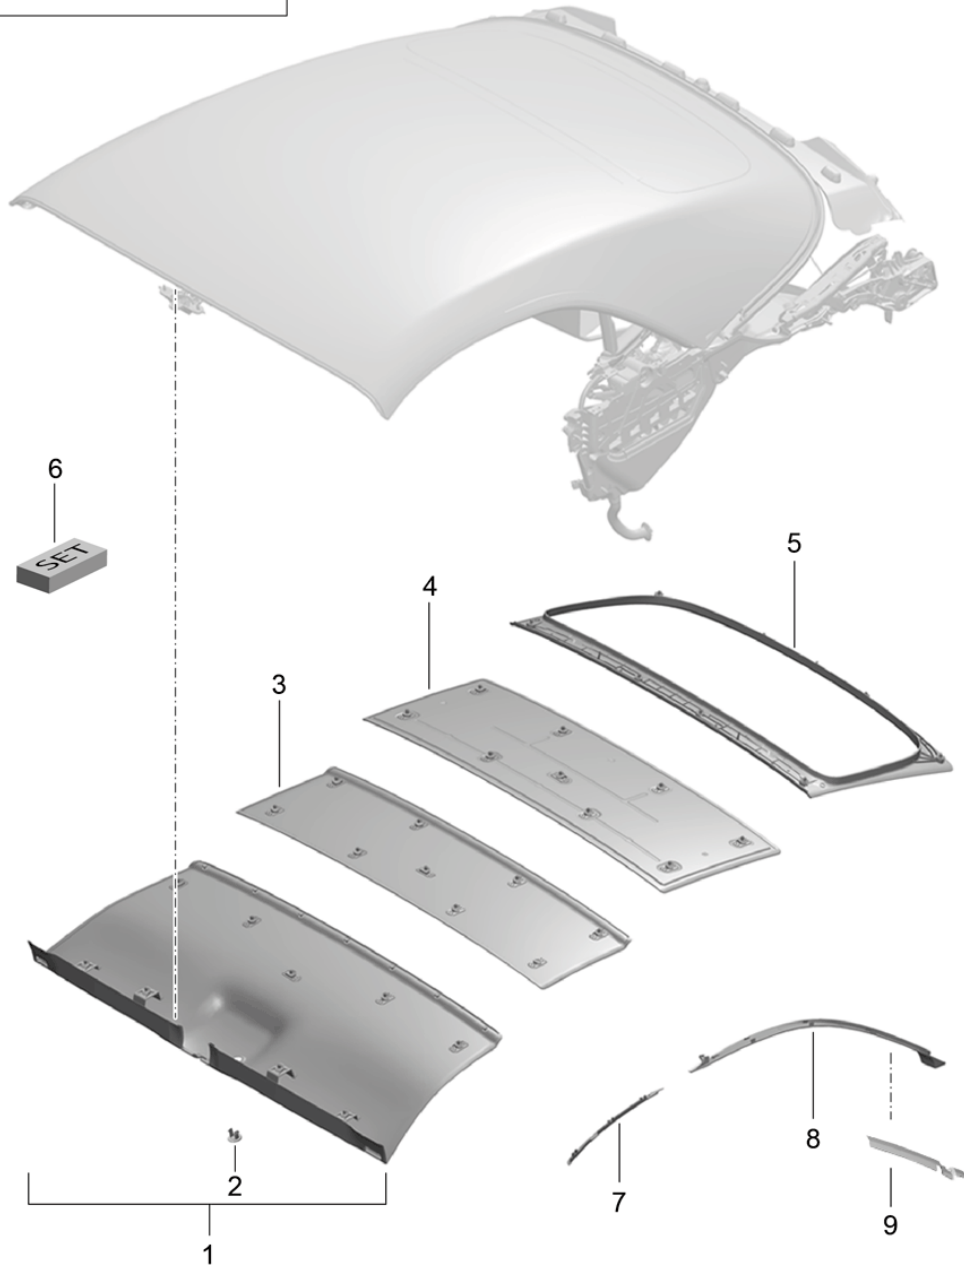

Model: 991-12

Model life 2012>>2016

Model: 991-12 Model life 2012>>2016

Pos	Part Number	Description	Remark	Qty	Model
		Convertible top			Cabrio
1	991 561 313 00	Roofliner Roofliner roof frame		1	
2	991 561 313 00 A26 991 561 325 00	Black Bungs Emergency operation		1	
3	991 561 325 00 1E0 991 561 315 00	Black Roofliner Roof arch	front	1	
4	991 561 315 00 A26 991 561 317 00	Black Roofliner Roof arch	rear	1	
5	991 561 317 00 A26 991 561 319 00	Black Trim Rear window		1	
6	991 561 319 00 A26 991 561 963 00	Black Set of fastening parts Roofliner Content		1	
7	991 561 321 00 991 561 321 00 1E0	Clip trim for roof frame Black	left	10 1	
(7)	991 561 322 00 991 561 322 00 1E0	trim for roof frame Black	right	1	
8	991 561 323 00 991 561 323 00 1E0	Trim Guide Black	left	1	
(8)	991 561 324 00 991 561 324 00 1E0	Trim Guide Black	right	1	
9	991 561 327 00 991 561 328 00	Cover Guide Cover Guide	left	1	
(9)			right	1