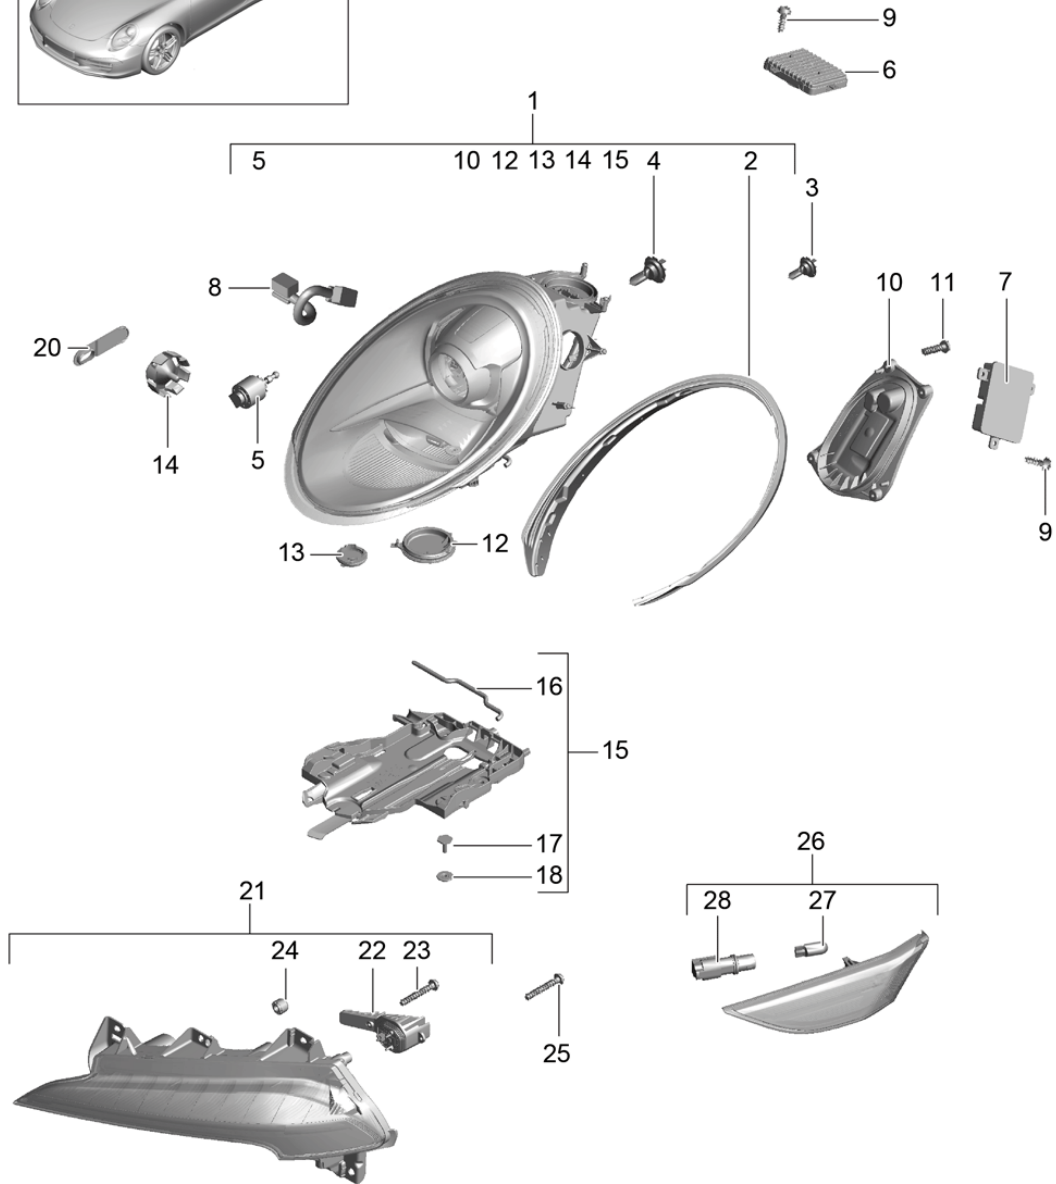

Model: 991-12

Model life 2012>>2016

Model: 991-12 Model life 2012>>2016

Pos	Part Number	Description	Remark	Qty	Model
-		Headlights Additional headlight Turn signal indicator side marker light Turn signal repeater Headlights without: Control unit and Gas discharge lamp XENON			PR:603
1	991 631 231 02	Headlights D >> - MJ 2012	left	1	PR:-XEX
1	991 631 231 04	Headlights D - MJ 2013>>	left	1	PR:-XEX
1	991 631 993 50	Headlights	left	1	PR:XEX
(1)	991 631 232 02	Headlights D >> - MJ 2012	right	1	PR:-XEX
(1)	991 631 232 04	Headlights D - MJ 2013>>	right	1	PR:-XEX
(1)	991 631 994 50	Headlights	right	1	PR:XEX
1	991 631 233 02	Headlights D >> - MJ 2012	left	1	PR:492,-XEX
1	991 631 233 04	Headlights D - MJ 2013>>	left	1	PR:492,-XEX
1	991 631 995 50	Headlights	left	1	PR:XEX,492
(1)	991 631 234 02	Headlights D >> - MJ 2012	right	1	PR:492,-XEX
(1)	991 631 234 04	Headlights D - MJ 2013>>	right	1	PR:492,-XEX
(1)	991 631 996 50	Headlights	right	1	PR:XEX,492
2	991 631 315 00	Seal	left	1	
(2)	991 631 316 00	Seal	right	1	
3	999 631 070 90	Gas discharge lamp D3S		2	
4	999 631 133 91	Halogen bulb H 7		2	
5	991 631 327 02	Servomotor Headlight range control		2	
6	991 618 321 03	Control unit Headlight range control F >> 99-CS120 419 F >> 99-CS140 066 F >> 99-CS101 067 F >> 99-CS145 681		2	
6	991 618 321 04	Control unit Headlight range control F 99-CS120 420>> F 99-CS140 068>> F 99-CS101 068>> F 99-CS145 682>>		2	
7	991 618 323 03	Control unit		2	
8	991 631 323 00	Connecting line		2	
9	999 919 159 09	fillister hd. bolt 4,0 X 12,0		12	
10	991 631 311 00	Protective hood	left	1	
(10)	991 631 312 00	Protective hood	right	1	
11	991 631 377 00	Screw		8	
12	991 631 313 00	Protective hood High beam		2	
13	997 631 267 01	ventilation valve		2	
15	991 631 201 00	Mounting for main beam headl.	left	1	
(15)	991 631 202 00	Mounting for main beam headl.	right	1