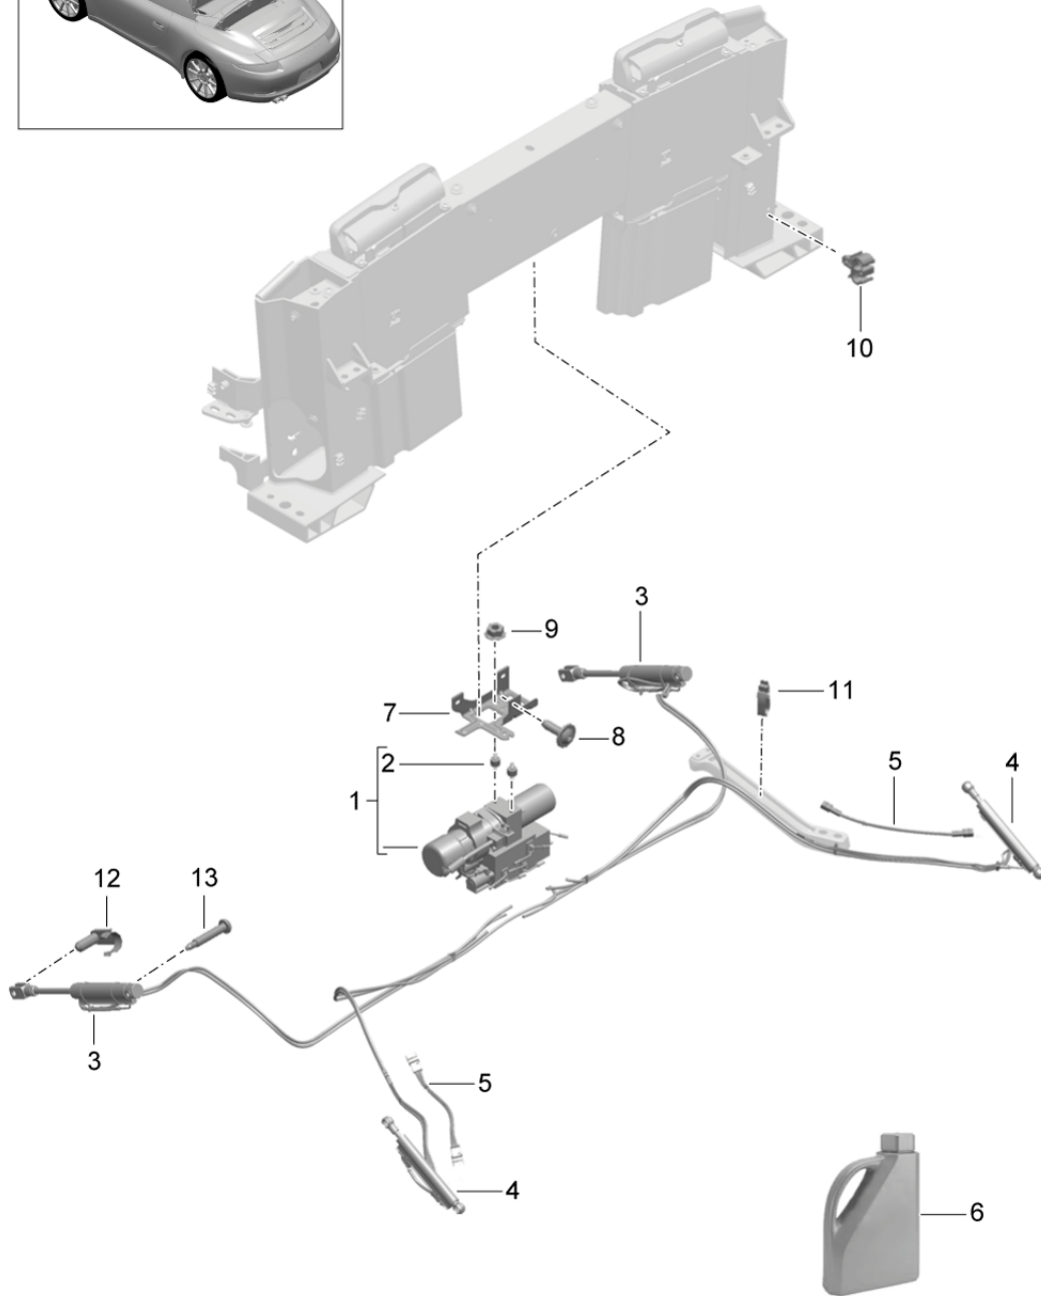

Model: 991-12 Model life 2012>>2016

Pos	Part Number	Description	Remark	Qty	Model
12	999 507 280 40	Cable holder		3	
13	991 562 613 01	Sealing channel	left	1	
		Hose	with:		
(13)	991 562 614 01	Sealing channel	right	1	
		Hose	with:		
14	991 562 475 00	Seal	left outer	1	
	991 562 475 00 03C	Rally black			
(14)	991 562 476 00	Seal	right outer	1	
	991 562 476 00 03C	Rally black			
15	991 562 551 00	throttle control element for Trim	center	2	
16	991 562 552 00	throttle control element for Module Carrier for Trim		3	
17	991 562 550 00	throttle control element for Trim	side	4	
18	991 562 992 00	Repair set for stop buffer for Guide Bracket Flap		1	

Model: 991-12

Model life 2012>>2016