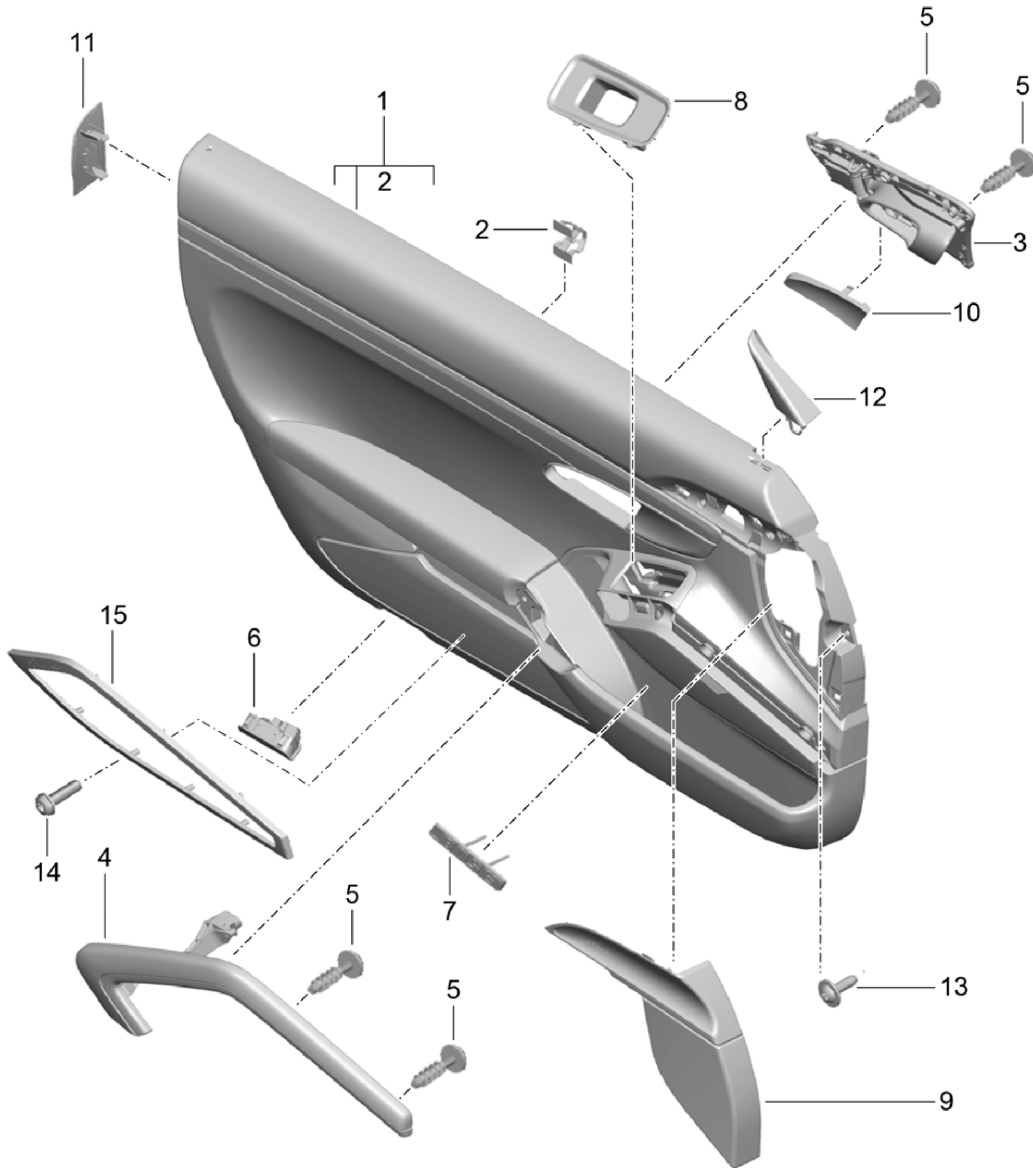

Model: 991-12

Model life 2012>>2016