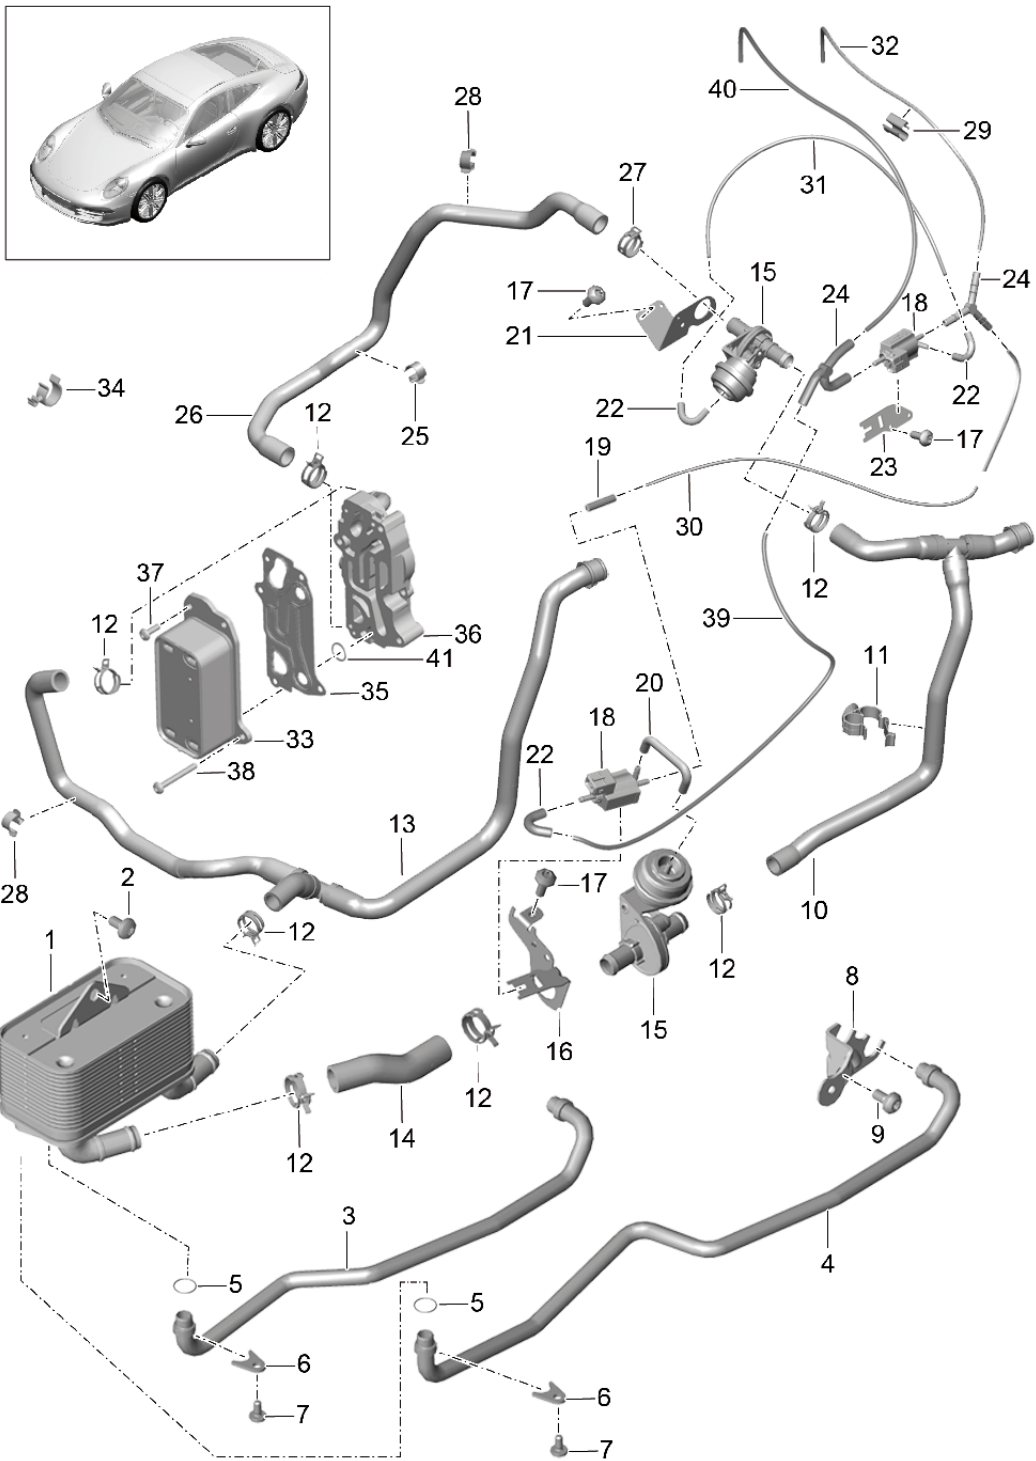

Model: 991-12

Model life 2012>>2016

Model: 991-12 Model life 2012>>2016

Pos	Part Number	Description	Remark	Qty	Model
		- PDK - Gearbox heat exchanger oil pipe Water pipe			CG105,CG135
1	9G1 307 017 00	heat exchanger		1	
2	9G1 307 813 00	Torx screw M 6 X 12		3	
3	9G1 307 087 05	Oil pipe heat exchanger Supply		1	
4	9G1 307 085 05	Oil return line heat exchanger		1	
5	9G1 307 891 00	seal ring Oil pipe heat exchanger		4	
6	9G1 307 245 00	Retaining plate Oil pipe heat exchanger		2	
7	9G1 307 813 00	Torx screw M 6 X 12		2	
8	9G1 307 255 00	Retaining plate Ölleitung		1	
9	9G1 307 802 00	Gearbox Torx screw M 8 X 15		1	
10	9G1 307 731 01	Hose Coolant Supply		1	
11	999 507 855 40	Cable holder 12,00 / 12,00		1	
12	999 512 589 09	Hose clamp 25 X 12		6	
13	9G1 307 735 01	Hose Coolant Return line Discontinued part		1	
13	9G1 307 735 02	Hose Coolant Return line		1	
14	9G1 307 713 05	Coolant hose Coolant		1	
15	991 307 573 00	Disc valve		2	
16	9G1 307 401 05	Bracket Disc valve Use		1	
		with:			
17	N 910 682 01	7PP906283C Hexagon socket flat head bolt M 4 X 10		7	
18	7PP 906 283	Change-over valve No longer use the part here		2	
18	7PP 906 283 B	Change-over valve No longer use the part here		2	
18	7PP 906 283 C	Change-over valve No longer use the part here		2	
18	7PP 906 283 F	Change-over valve F 99-FS111 979>>		2	
18	7PP 906 283 F	Change-over valve		2	
		also use:	991 612 944 00		
-	991 612 944 00	F >> 99-FS111 978 Wire set		X