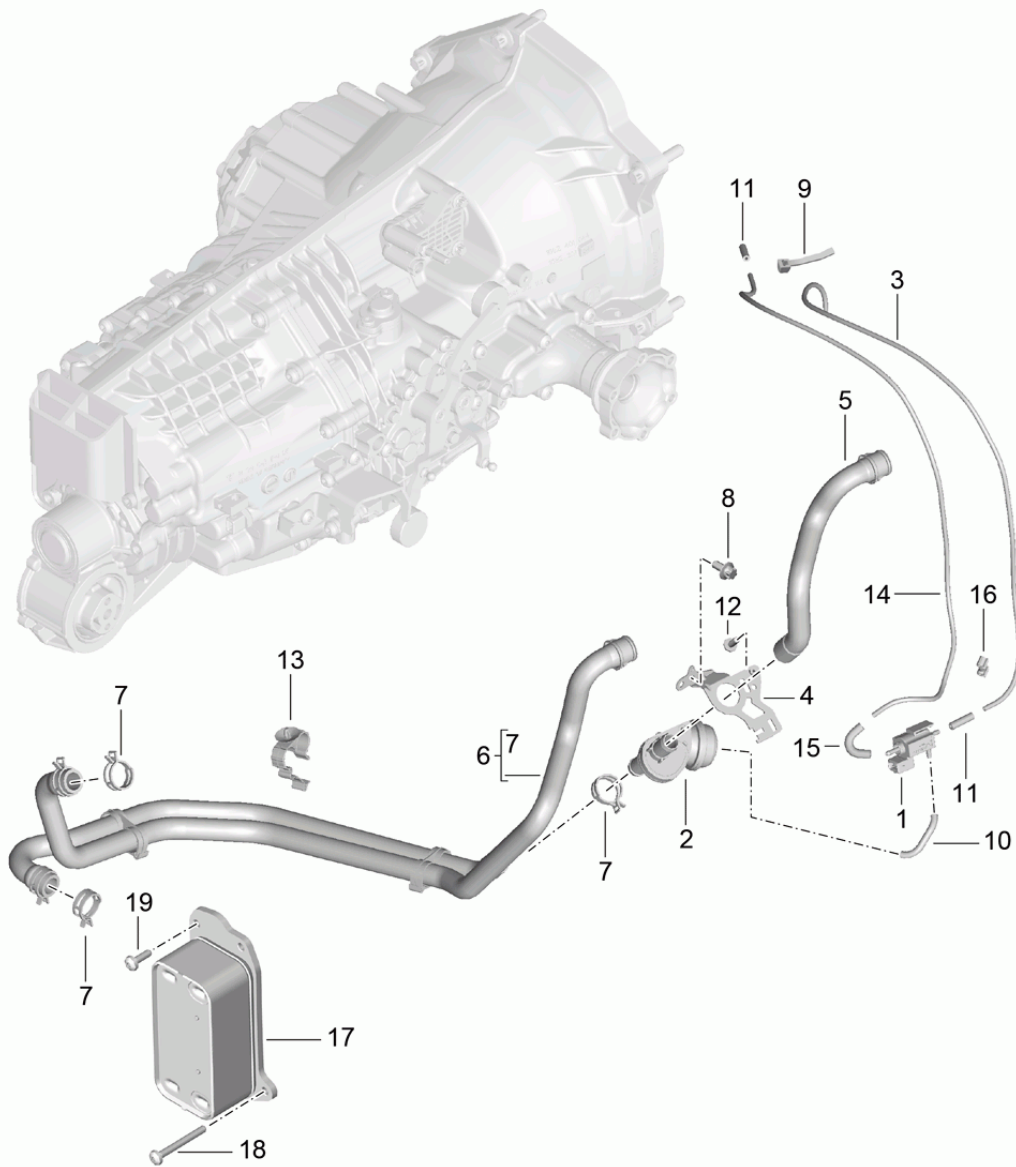

Model: 991-12

Model life 2012>>2016

Model: 991-12

Model life 2012>>2016

Pos	Part Number	Description	Remark	Qty	Model
		Manual gearbox heat exchanger oil pipe Water pipe			G9100,G9130
1	7PP 906 283	Change-over valve		1	
		No longer use the part here			
1	7PP 906 283 B	Change-over valve		1	
		No longer use the part here			
1	7PP 906 283 C	Change-over valve		1	
		No longer use the part here			
1	7PP 906 283 F	Change-over valve		1	
		F 99-FS111 979>>			
1	7PP 906 283 F	Change-over valve		1	
		also use:	991 612 944 00		
		F >> 99-FS111 978			
-	991 612 944 00	Wire set for Change-over valve		1	
		F >> 99-FS111 978			
2	991 307 573 00	Disc valve		2	
-	900 918 005 40	Pipe 5,0 X 1,0	Running meter	X	
3		Vacuum line L = 755 mm		1	
4	991 307 402 00	Bracket		1	
5	991 307 719 00	Disc valve		1	
6	991 307 076 00	Hose		1	
		(complete)			
7	999 512 589 09	Hose clamp 25 X 12		4	
8	900 385 041 01	Torx screw BM 6 X 12		1	
9	999 513 075 40	Cable ties 1,5 - 50,0		1	
10	999 239 044 40	Hose 3,5 X 2,0 X 130		1	
11	999 239 040 40	Connecting piece 3,5 X 2,0 X 28		2	
12	N 910 682 01	Hexagon socket flat head bolt M 4 X 10		1	
13	999 507 855 40	Cable holder 22,0 / 22,0		1	
-	900 918 110 40	Pipe 5,0 X 1,0	Running meter	*	
14		Vacuum line L = 815 mm		1	
15	928 574 717 05	Molded hose		1	
15	928 574 717 07	Molded hose		1	
		No longer use the part here			
15	9P1 129 487	Molded hose		1	
16	999 507 866 40	Line holder 4,3 / 4,3		1	
17	9G1 307 019 00	heat exchanger		1	
		also use:	9G1 307 241 00	1	
			991 307 822 00	2	
			991 307 823 00	3	
18	991 307 823 00	flat round head bolt M 6 X 55		3	
19	991 307 822 00	flat round head bolt M 6 X 20		2