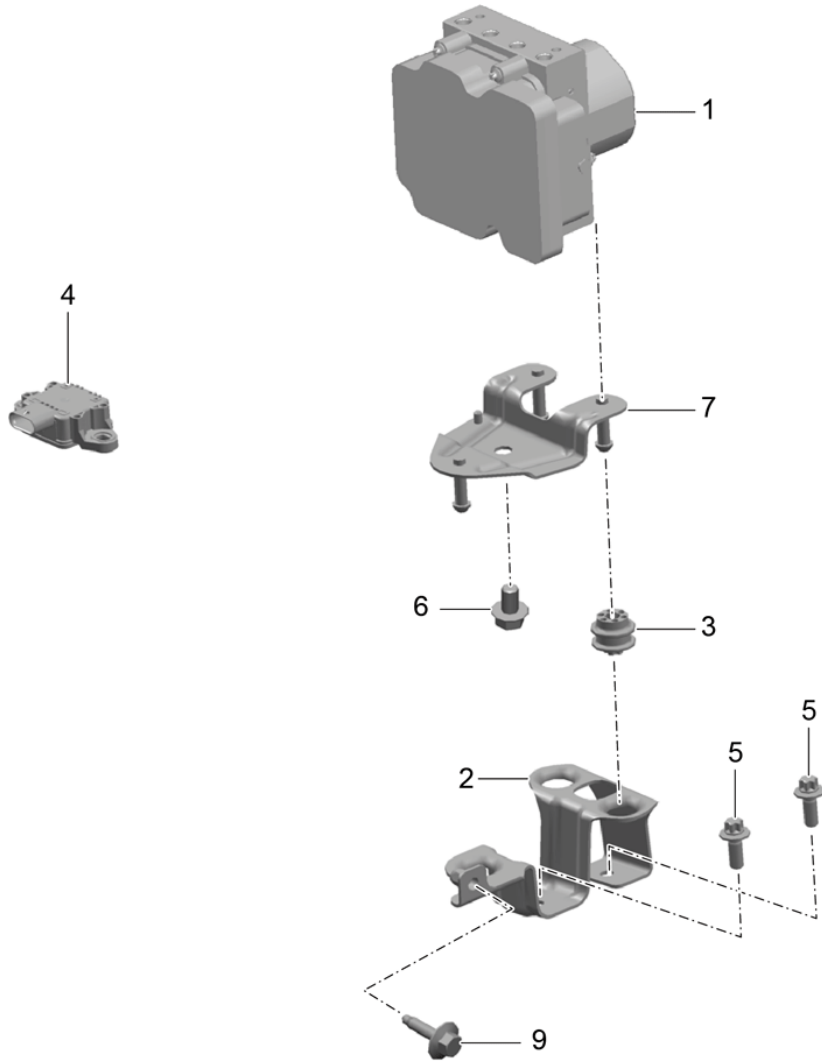

Model: 991-12

Model life 2012>>2016

Model: 991-12 Model life 2012>>2016

Pos	Part Number	Description	Remark	Qty	Model
-		Hydraulic unit anti-locking brake syst. -abs- Control Exchange Hydraulic unit Identification: >> >> Attention			
1	991 355 955 03	Hydraulic unit See technical manual 45 30 19 only in conj. with: Brake line 991.355.311.26 Identification: >> >> 991.355.955.03		1	Carrera 2
1	991 355 955 04	No longer use the part here Hydraulic unit See technical manual 45 30 19 only in conj. with: Brake line 991.355.311.27 Identification: >> >> 991.355.955.04		1	Carrera 2
1	991 355 955 05	Discontinued part Hydraulic unit See technical manual 45 30 19 only in conj. with: Brake line 991.355.311.27 Identification: >> >> 991.355.955.05		1	Carrera 2
1	991 355 955 26	Hydraulic unit Identification: >> >> 991.355.955.26		1	Carrera 4
2	991 355 033 01	Bracket		1	
3	958 355 177 10	Stop buffer		3	
4	991 606 145 01	Sensor D >> - MJ 2012 Discontinued part		1	
(4)	991 606 145 02	Sensor D >> - MJ 2012 Discontinued part		1	
(4)	991 606 145 03	Sensor D >> - MJ 2012		1	
(4)	991 606 145 02	Sensor D - MJ 2013>> Discontinued part		1	
(4)	991 606 145 03	Sensor		1	
5	999 073 556 01	Hexagon bolt M 8 X 30		2	
6	900 378 346 01	Hexagon bolt M 10 X 1 X 16		1	
7	991 355 135 01	Retainer, upper part	upper	1	
9	N 909 995 02	Hex collared bolt AM 6 X 25		1