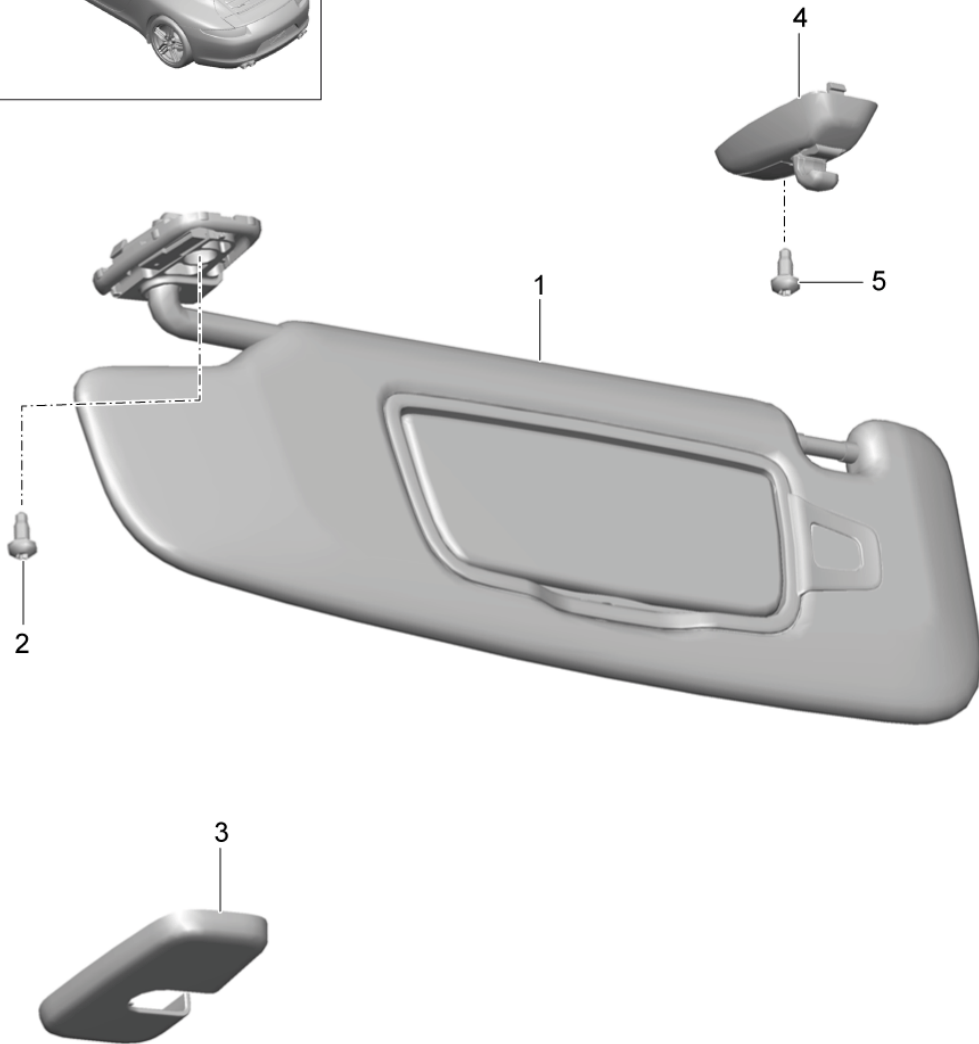

Model: 991-12

Model life 2012>>2016

Pos	Part Number	Description	Remark	Qty	Model
18	991 555 527 03	Belt Belt Lacquered B-pillar	left	1	
(18)	991 555 527 03 5Q0 991 555 528 03	Black Belt Belt Lacquered B-pillar	right	1	
19	991 555 528 03 5Q0 991 555 787 01	Black Sound absorber B-pillar	left	1	
20	991 555 788 01	Sound absorber B-pillar	right	1	
21	991 555 797 01	Sound absorber arm Roof B-pillar		1	

Model: 991-12

Model life 2012>>2016