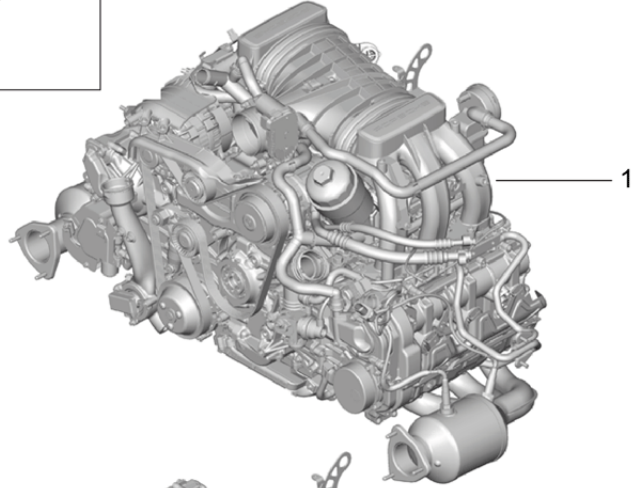

Model: 991-12

Model life 2012>>2016

Model: 991-12 Model life 2012>>2016

Pos	Part Number	Description	Remark	Qty	Model
		Replacement engine without: Clutch plate - PDK - Gearbox without: flywheel Manual gearbox with: Compressor Air conditioning			
1	9A1 100 903 00	Replacement engine D - MJ 2012>> - MJ 2012		1	A103+ PR:030,475, -145
1	9A1 100 913 00	Replacement engine D - MJ 2012>> - MJ 2012		1	A103+ PR:030,475, -145
1	9A1 100 903 X	Replacement engine D - MJ 2012>> - MJ 2012		1	A103+ PR:030,475, -145
1	9A1 100 913 X	Replacement engine D - MJ 2012>> - MJ 2012		1	A103+ PR:030,475, -145
1	9A1 100 903 01	Replacement engine Technical information Group 1 Document 1001 22/12 Attention D - MJ 2012>> - MJ 2012		1	A103+ PR:031,352, -145
1	9A1 100 913 01	Replacement engine Technical information Group 1 Document 1001 22/12 Attention D - MJ 2012>> - MJ 2012		1	A103+ PR:031,352, -145
1	9A1 100 903 AX	Replacement engine Technical information Group 1 Document 1001 22/12 Attention D - MJ 2012>> - MJ 2012		1	A103+ PR:031,352, -145
1	9A1 100 913 AX	Replacement engine Technical information Group 1 Document 1001 22/12 Attention D - MJ 2012>> - MJ 2012		1	A103+ PR:031,352, -145
1	9A1 100 903 02	Replacement engine D - MJ 2012>> - MJ 2012		1	A103+ PR:030,475, 145
1	9A1 100 913 04	Replacement engine D - MJ 2012>> - MJ 2012		1	A103+ PR:030,475, 145