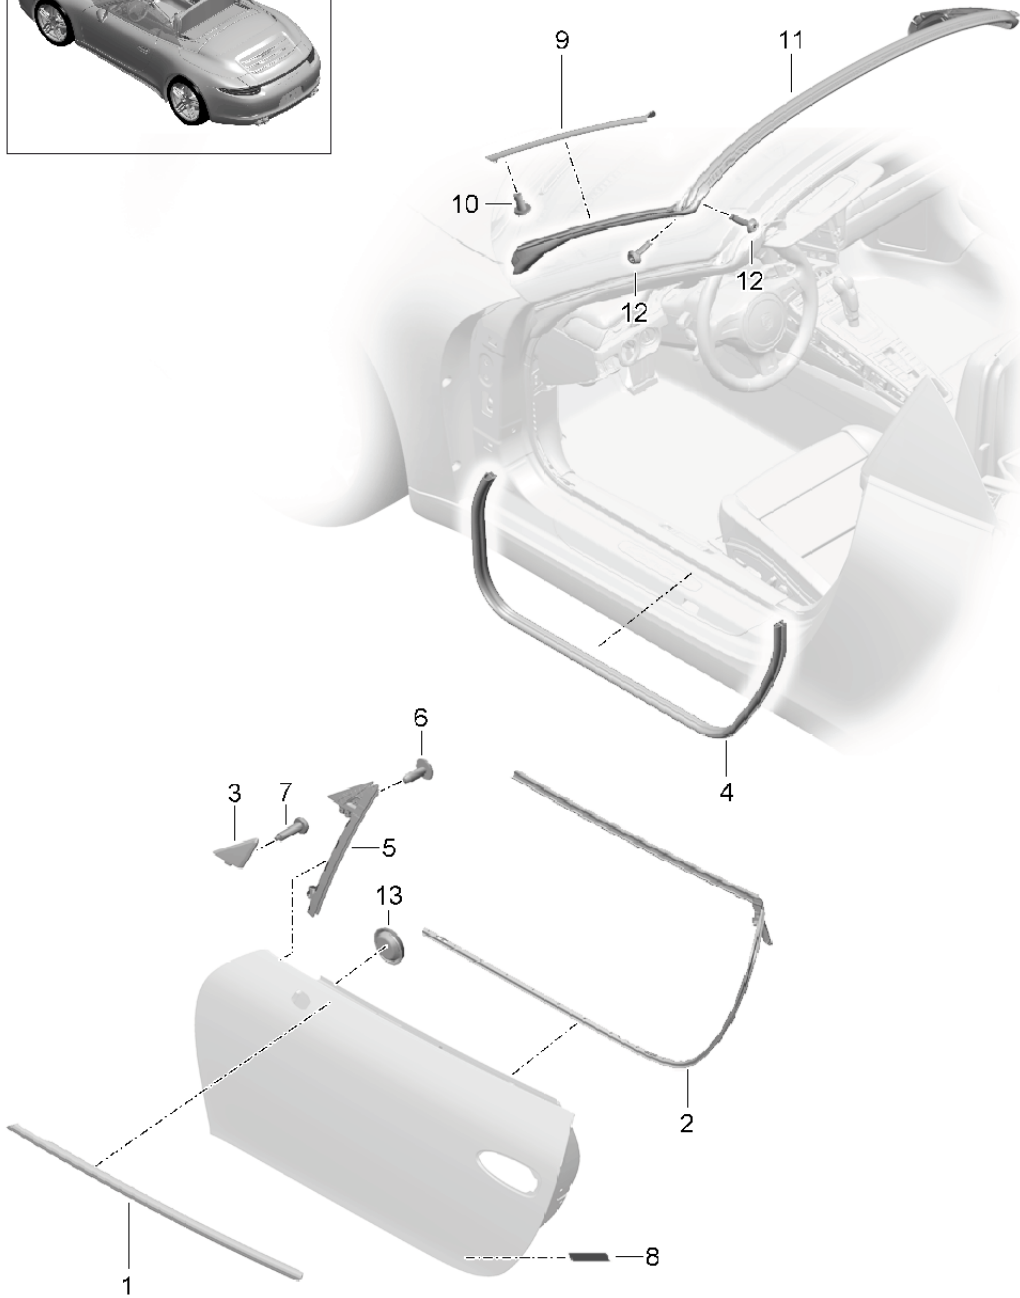

Model: 991-12

Model life 2012>>2016