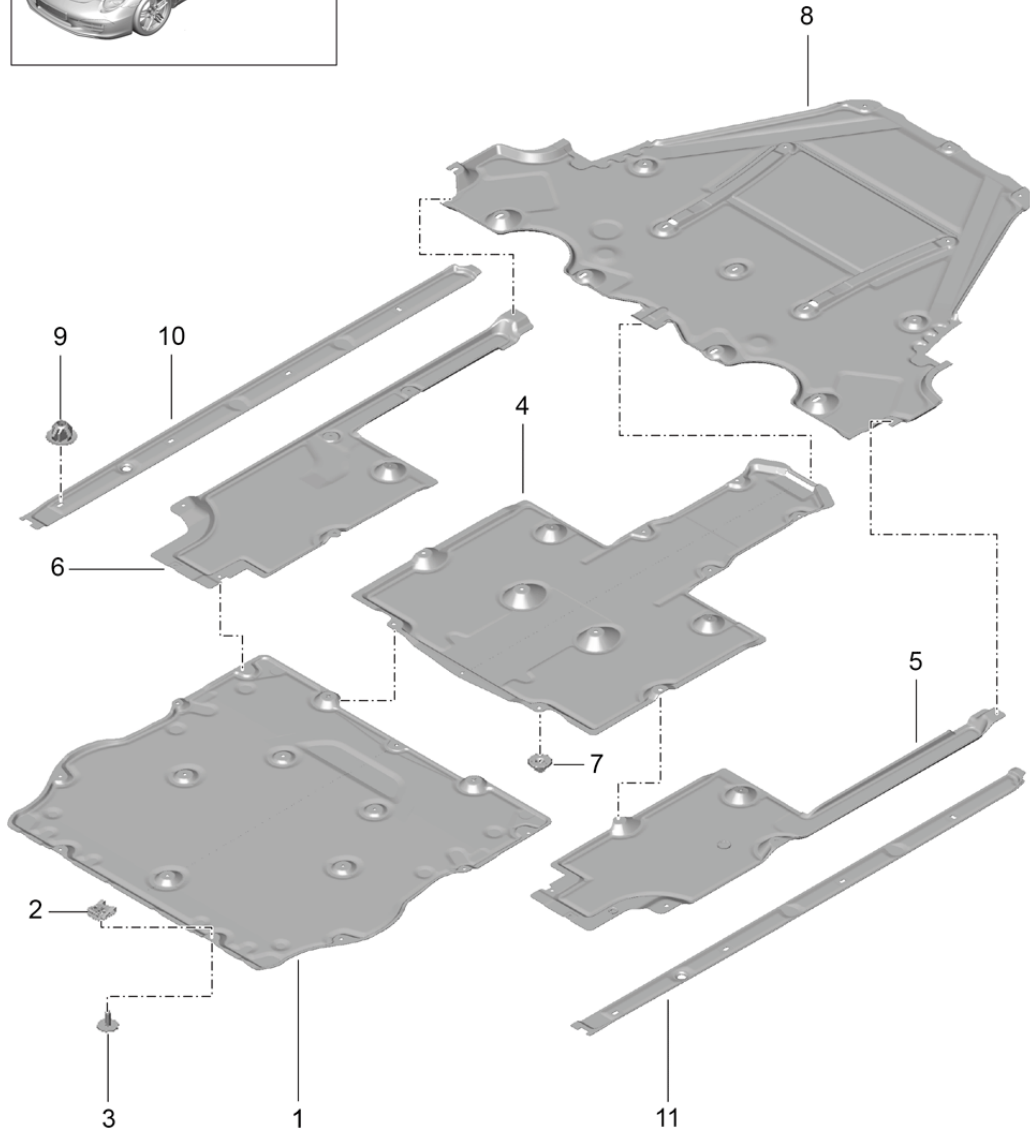

Model: 991-12

Model life 2012>>2016

Model: 991-12

Model life 2012>>2016

Pos	Part Number	Description	Remark	Qty	Model
		Underbody			
		Linings			
1	991 504 601 00	Cover	front	1	C2
1	991 504 601 01	Cover	front	1	C4
2	999 507 795 09	panel nut ST 4,8		X	
3	999 073 505 01	panel screw ST 4,8x16		X	
4	991 504 603 00	Cover	center	1	
5	991 504 605 00	Cover	left	1	
			center		
6	991 504 606 00	Cover	right	1	
			center		
7	999 049 032 40	Hexagon plastic collar nut T6/22x10,5		X	
8	991 504 609 00	Cover	rear	1	Coupe
		Underbody			
(8)	991 504 609 01	Cover	rear	1	Cabrio
		Underbody			
9	991 504 597 00	Securing clip		8	PR:-014
		Cover			
10	991 504 619 00	Cover	left	1	PR:-014
		Sill			
11	991 504 620 00	Cover	right	1	PR:-014
		Sill