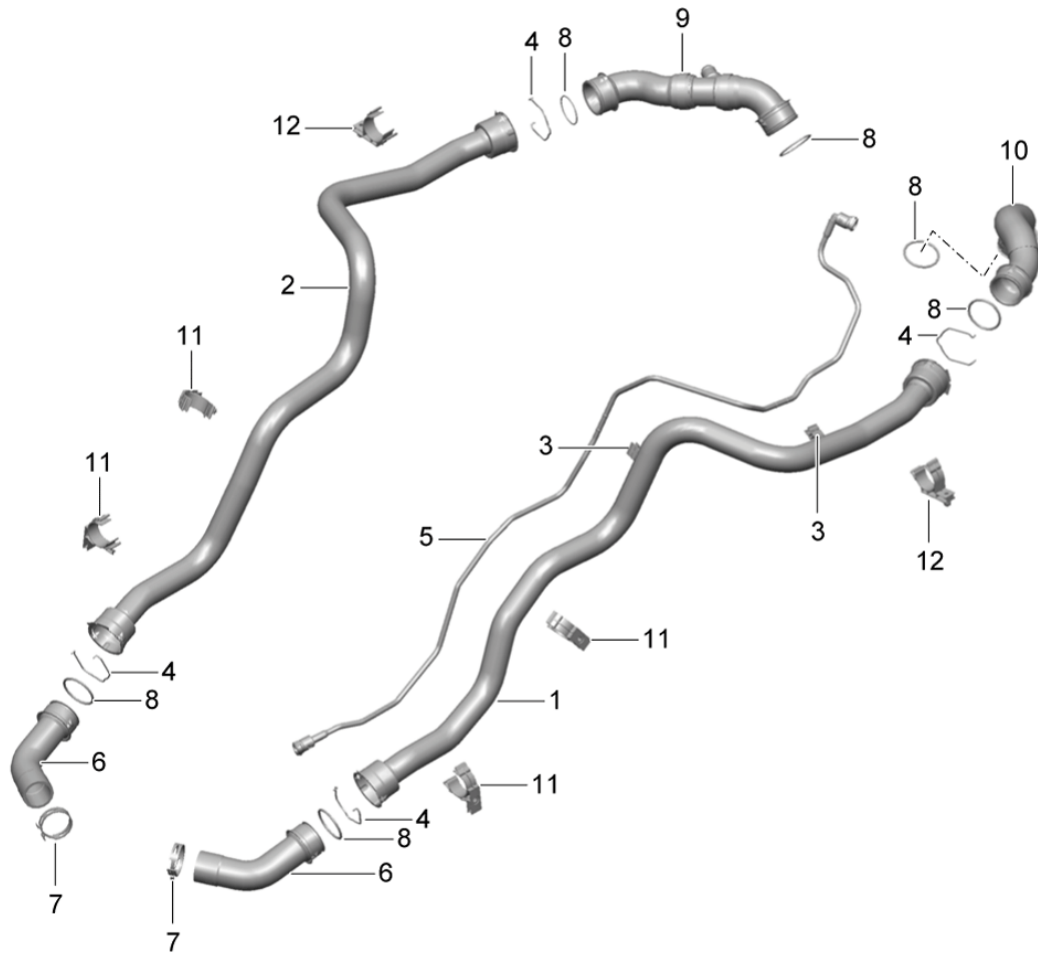

Model: 991-12

Model life 2012>>2016

Model: 991-12

Model life 2012>>2016

Pos	Part Number	Description	Remark	Qty	Model
1	991 106 809 02	Water cooling 1 Coolant pipe Return line		1	
2	991 106 610 02	Coolant pipe Supply		1	
3	991 106 512 02	Bracket		2	
4	997 106 802 03	Spring		4	
5	991 106 681 02	Breather line		1	
6	991 106 740 01	Water hose		2	
7	999 512 667 09	Hose clamp		2	
8	996 106 801 03	O-ring		6	
9	991 106 833 01	Water hose		1	
10	991 106 832 00	Water hose		1	
11	991 106 415 01	Bracket Water pipe Discontinued part		4	
11	991 106 415 02	Bracket Water pipe		4	
12	991 106 417 03	Bracket Water pipe		2