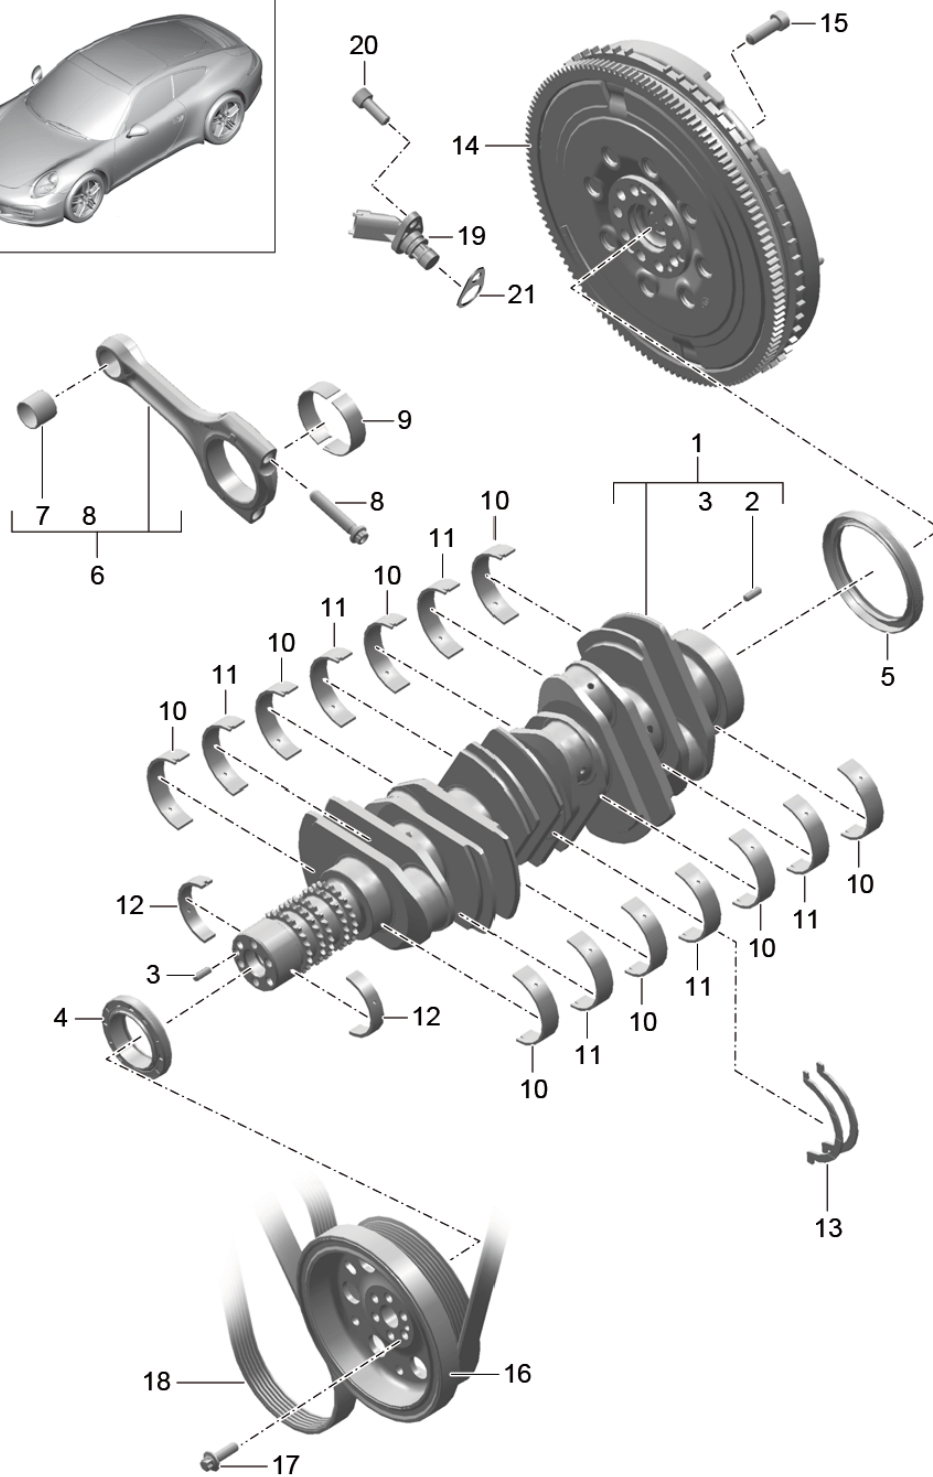

Model: 991-12

Model life 2012>>2016

Model: 991-12 Model life 2012>>2016

Pos	Part Number	Description	Remark	Qty	Model
1	9A1 102 077 20	Crankshaft		1	
2	900 095 031 00	Spring pin 6,0 X 16,0		1	
3	900 302 016 00	Cylinder pin 6,0 X 16,0		1	
4	9A1 101 222 02	Shaft oil seal 52,5 X 9		1	
5	997 101 212 01	Shaft oil seal 85 X 105 X 11		1	
6	9A1 103 914 02	Connecting rod Set comprising: conrod		1	
7	9A1 103 122 02	bush - connecting rod D = 22		6	
8	9A1 103 115 02	bolt - connecting rod M 10 X 1,25 X 51		6	
9	9A1 103 053 00	connecting rod bearing shell Colour designation:	red	12	
(9)	9A1 103 053 01	connecting rod bearing shell Colour designation:	yellow	12	
(9)	9A1 103 053 02	connecting rod bearing shell Colour designation:	blue	12	
10	9A1 101 064 00	crankshaft bearing Colour designation:	red	8	
(10)	9A1 101 064 01	crankshaft bearing Colour designation:	yellow	8	
(10)	9A1 101 064 02	crankshaft bearing Colour designation:	blue	8	
11	9A1 101 063 00	crankshaft bearing with: Partial-groove Colour designation:	red	6	
(11)	9A1 101 063 01	crankshaft bearing with: Partial-groove Colour designation:	yellow	6	
(11)	9A1 101 063 02	crankshaft bearing with: Partial-groove Colour designation:	blue	6	
12	9A1 101 052 00	crankshaft bearing Colour designation:	red	2	
(12)	9A1 101 052 01	crankshaft bearing Colour designation:	yellow	2	
(12)	9A1 101 052 02	crankshaft bearing Colour designation:	blue	2	
13	996 101 132 00	thrust washer D = 63		2	
14	991 114 012 00	Dual-mass flywheel		1	PR:487
(14)	991 114 020 00	Dual-mass flywheel		1	PR:250
15	N 906 651 01	Socket head bolt with inner multipoint head M 10 X 1 X 29		10	
16	9A1 102 146 02	pulley with: vibration damper		1	
17	900 385 127 01	Hexagon head bolt M 8 X 25		6	
18		v-belt see illustration:	101-010		
19	991 606 112 00	speed sensor		1