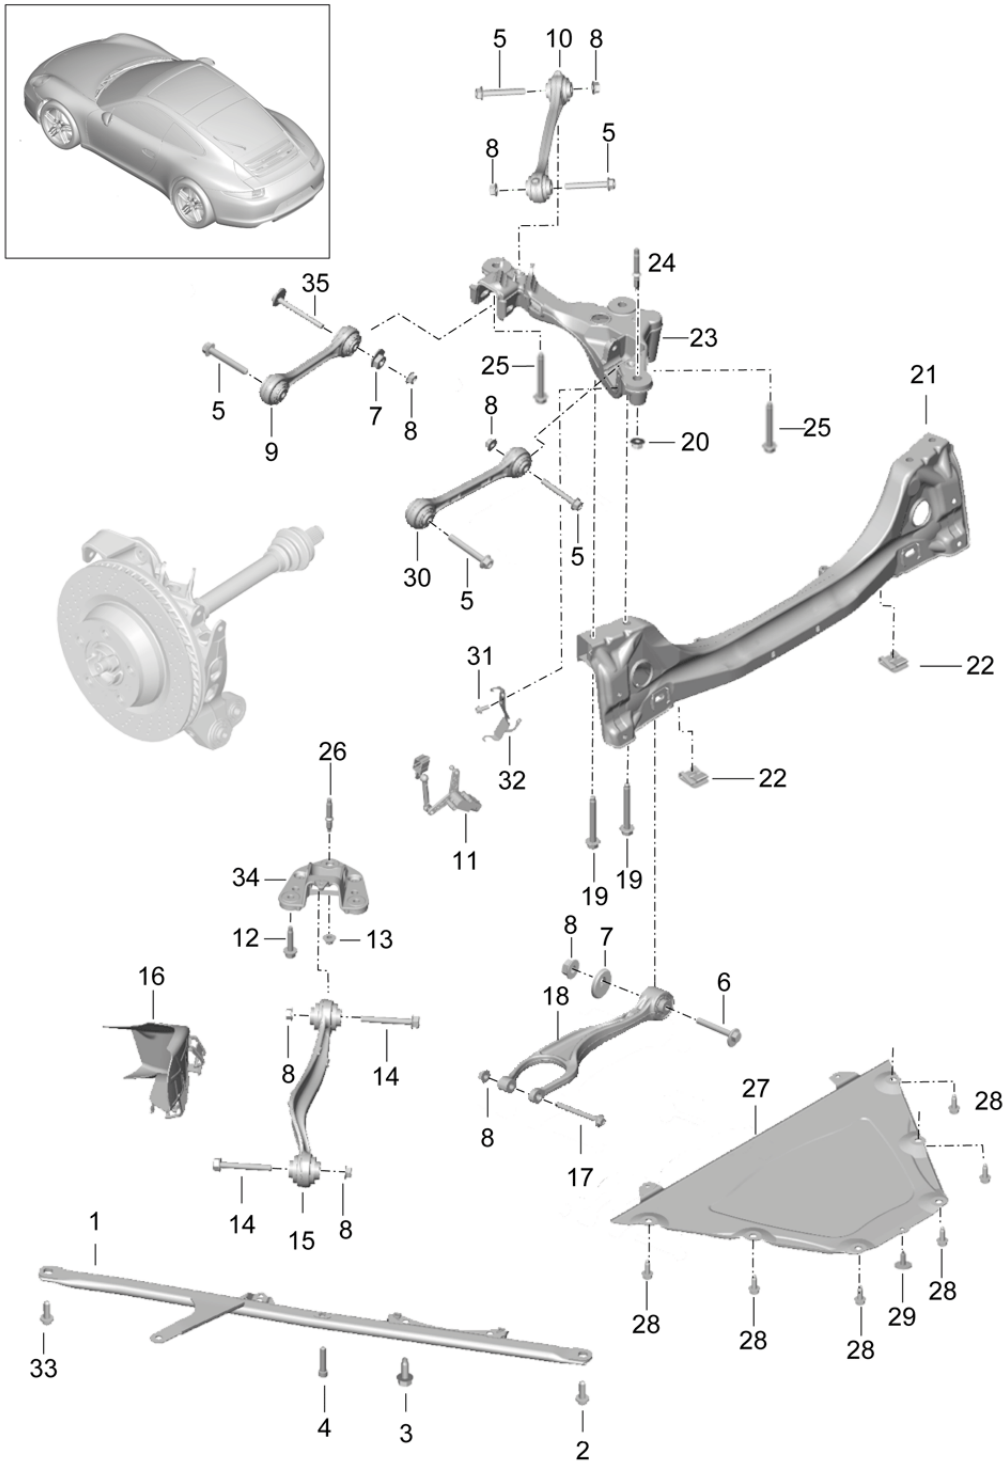

Model: 991-12 Model life 2012>>2016

Pos	Part Number	Description	Remark	Qty	Model
		Rear axle Wheel carrier Wheel hub			
1	991 331 111 03	Wheel carrier	left	1	
		Discontinued part			
1	991 331 111 04	Wheel carrier	left	1	
(1)	991 331 112 03	Wheel carrier	right	1	
		Discontinued part			
(1)	991 331 112 04	Wheel carrier	right	1	
2	999 053 057 01	angular ball bearing 47 X 85 X 52		2	
(2)	298 407 621	angular ball bearing 47 X 85 X 52		2	
		Discontinued part			
(2)	971 407 621	angular ball bearing 47 X 85 X 52		2	
3	996 331 661 01	Cover		2	
4	999 217 042 03	Hexagon bolt M 8 x 35		8	
5	970 331 605 02	Wheel hub D >> - MJ 2012		2	
5	991 331 605 03	Wheel hub D - MJ 2013>>		2	PR:-478
6	999 084 135 01	Hexagon nut M 22 X 1,5 Discontinued part		2	
6	999 084 135 02	Hexagon nut M 22 X 1,5		2	
7	991 606 407 01	speed sensor		2	
8	900 067 117 04	Socket head bolt M6 X 16		2	
9	999 217 116 01	Hexagon bolt M 6 X 16		4	
10	991 609 401 00	bracket for speed sensor D >> - MJ 2012	left	1	
(10)	991 609 401 01	bracket for speed sensor D - MJ 2013>>	left	1	
(10)	991 609 402 00	bracket for speed sensor	right	1	
(10)	991 609 402 01	bracket for speed sensor D - MJ 2013>>	right	1	
11	997 361 605 92	Spacer ring		2	PR:XRP,-478
12	991 331 607 00	Wheel hub D - MJ 2015>>		2	PR:478
13	991 341 901 00	1 set attachment parts comprising: Driving pin Fastening screw		2 5 5	PR:478

Model: 991-12

Model life 2012>>2016