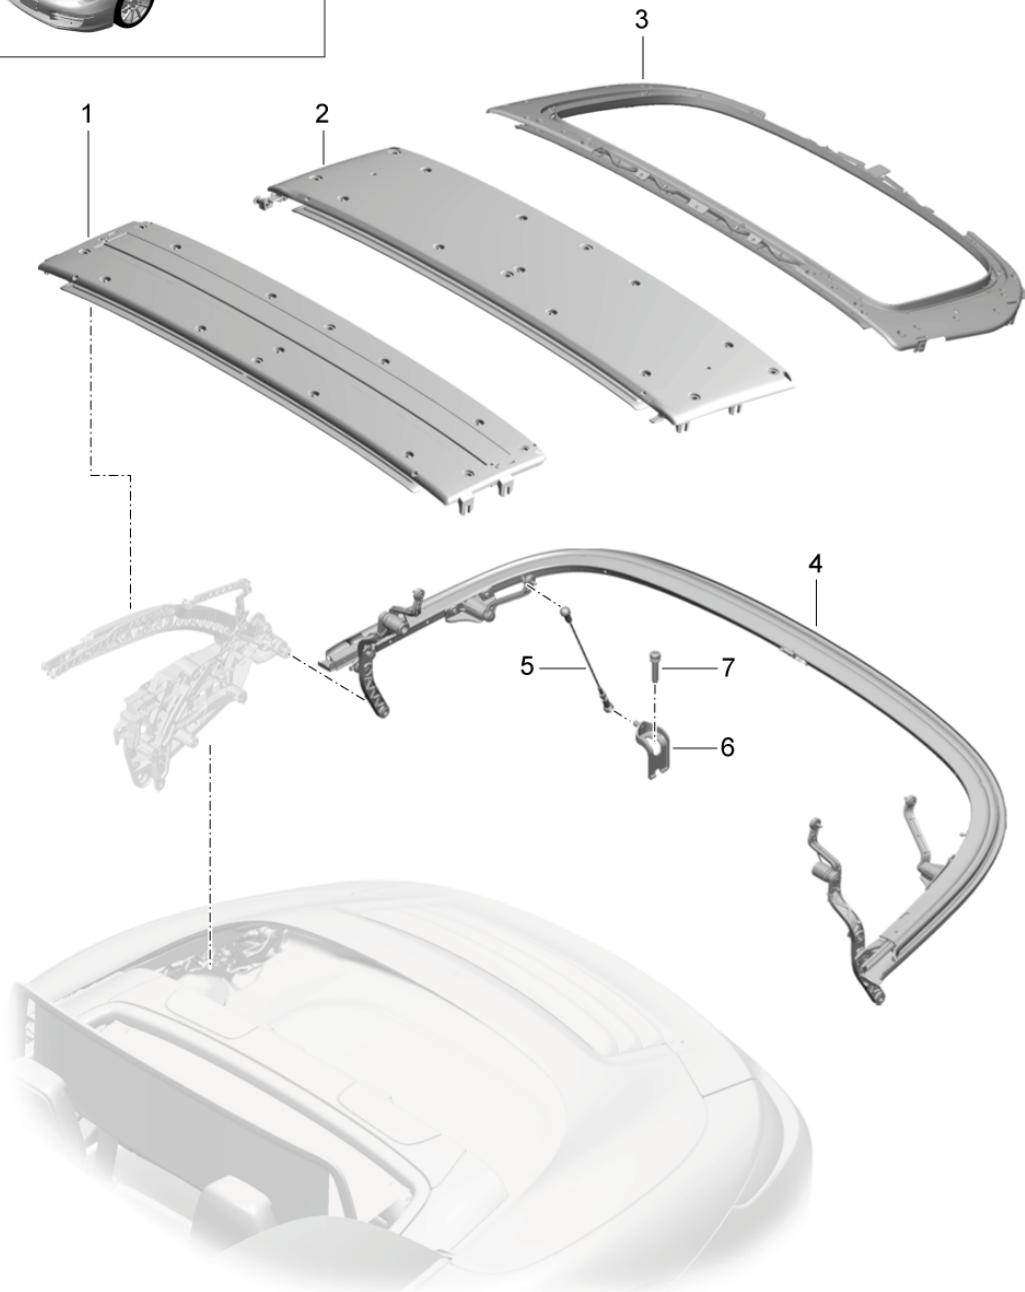

Model: 991-12

Model life 2012>>2016

Model: 991-12

Model life 2012>>2016

Pos	Part Number	Description	Remark	Qty	Model
		top frame Individual parts			Cabrio
1	991 561 943 00	Roof arch Roof arch with:	front	1	
2	991 561 945 00	Fasteners Roof arch with:	rear	1	
3	991 561 947 00	Fasteners Rear window frame Mount Trim		1	
3	991 561 947 01	D >> - MJ 2013 Rear window frame Mount Trim		1	
4	991 561 215 00	D - MJ 2014>> Roof arch with:	rear lower	1	
5	991 561 513 00	Accessories tension wire		2	
6	991 561 055 00	Console tension wire		2	
7	991 561 819 00	adjusting screw		2