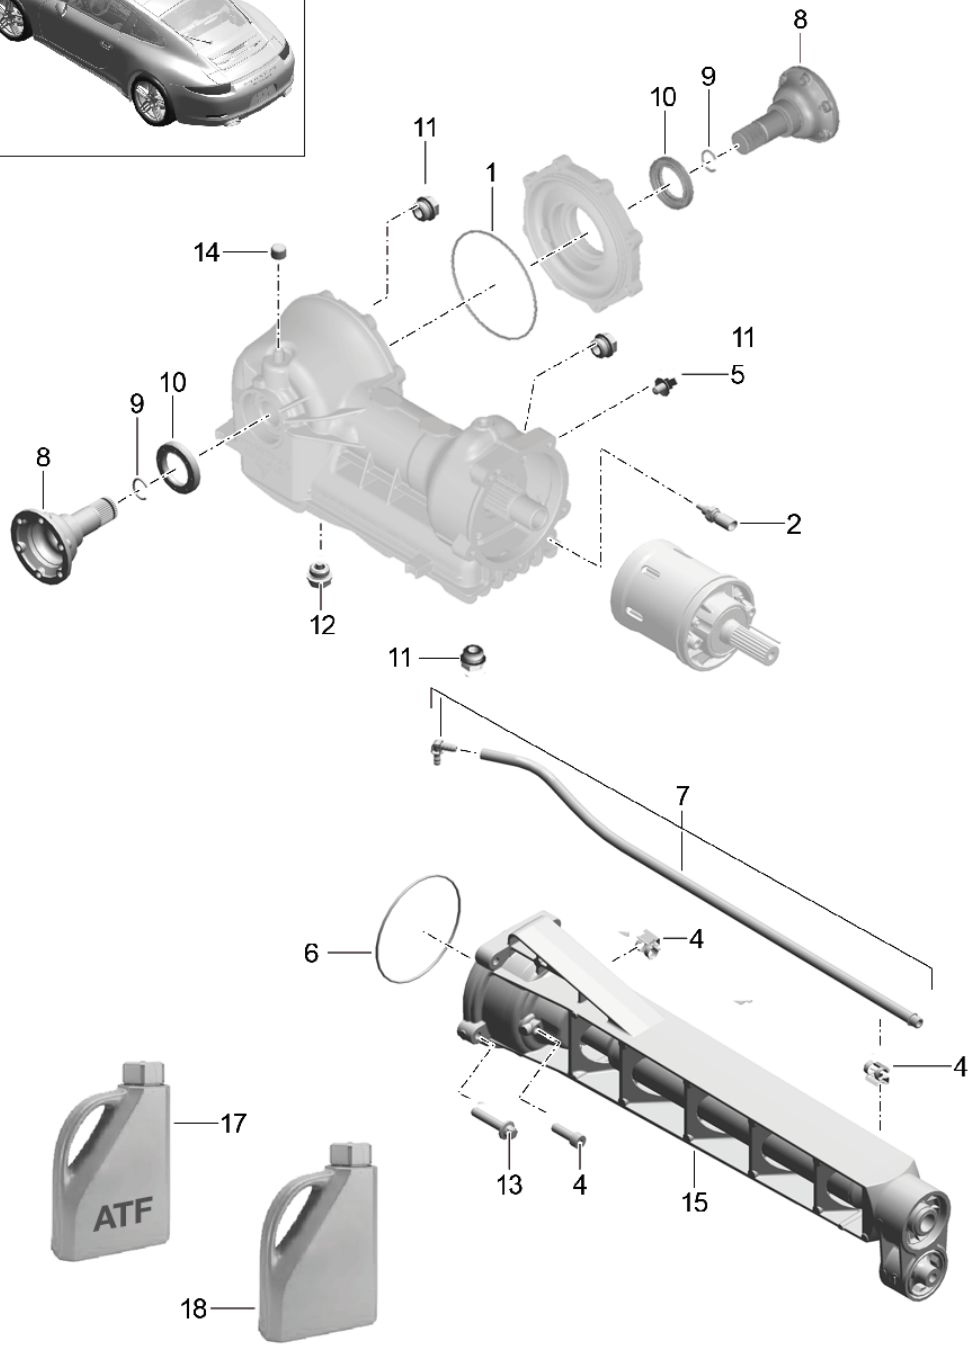

Model: 991-12

Model life 2012>>>2016

Model: 991-12 Model life 2012>>2016

Pos	Part Number	Description	Remark	Qty	Model
1	999 701 743 40	Front axle differential Individual parts O-ring Cover 144,5 X 3,0		1	
2	997 606 303 00	Temperature sensor		1	
3	999 507 339 01	Front axle differential cable terminal 5,0 - 11,0		4	
4	900 067 018 04	Socket head bolt M 8 X 25		2	
5	999 650 504 40	Clip		1	
6	999 707 455 40	O-ring 123,00 X 3,0		1	
7	997 337 071 00	Vent hose		1	
8	997 332 309 00	Drive flange		2	
9	996 332 311 00	snap ring 2,5 X 20		2	
10	999 113 454 41	Shaft oil seal 40 X 60 X 10		2	
11	900 124 013 01	sealing plug Oil filler screw AM 18 X 1,5		3	
12	900 124 014 01	sealing plug drain plug AM 18 X 1,5		1	
13	900 385 141 01	Torx screw BM 8 X 40		5	
14	014 301 485	Cap for venting the gearbox		1	
15	997 337 041 50	Support		1	
17	000 043 303 00	Transmission fluid Coupling 1 LTR. Container		X	
(17)	000 043 305 40	Discontinued part Transmission fluid for Coupling 1 LTR. Container		1	
18		Transmission fluid Front axle differential			
-	000 043 209 23	Grease LIQUI MOLY PU 53 / WDR 50 GR. see illustration:	305-010	X