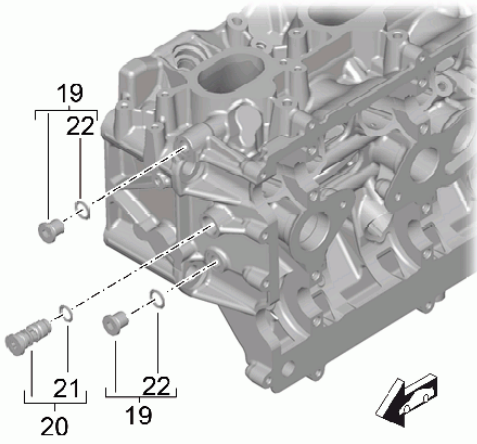

Model: 991-12

Model life 2012>>2016

Pos	Part Number	Description	Remark	Qty	Model
14	999 707 404 40	O-ring 17,05 X 1,78 To Use 997.606.106.03 No longer use the part here		2	
15	997 606 106 03	Hall sensor		2	
16	900 387 264 01	Socket head bolt M 6 X 16 Discontinued part		2	
16	N 105 464 03	Hexagon socket head bolt M 6 X 16		2	

Model: 991-12

Model life 2012>>2016