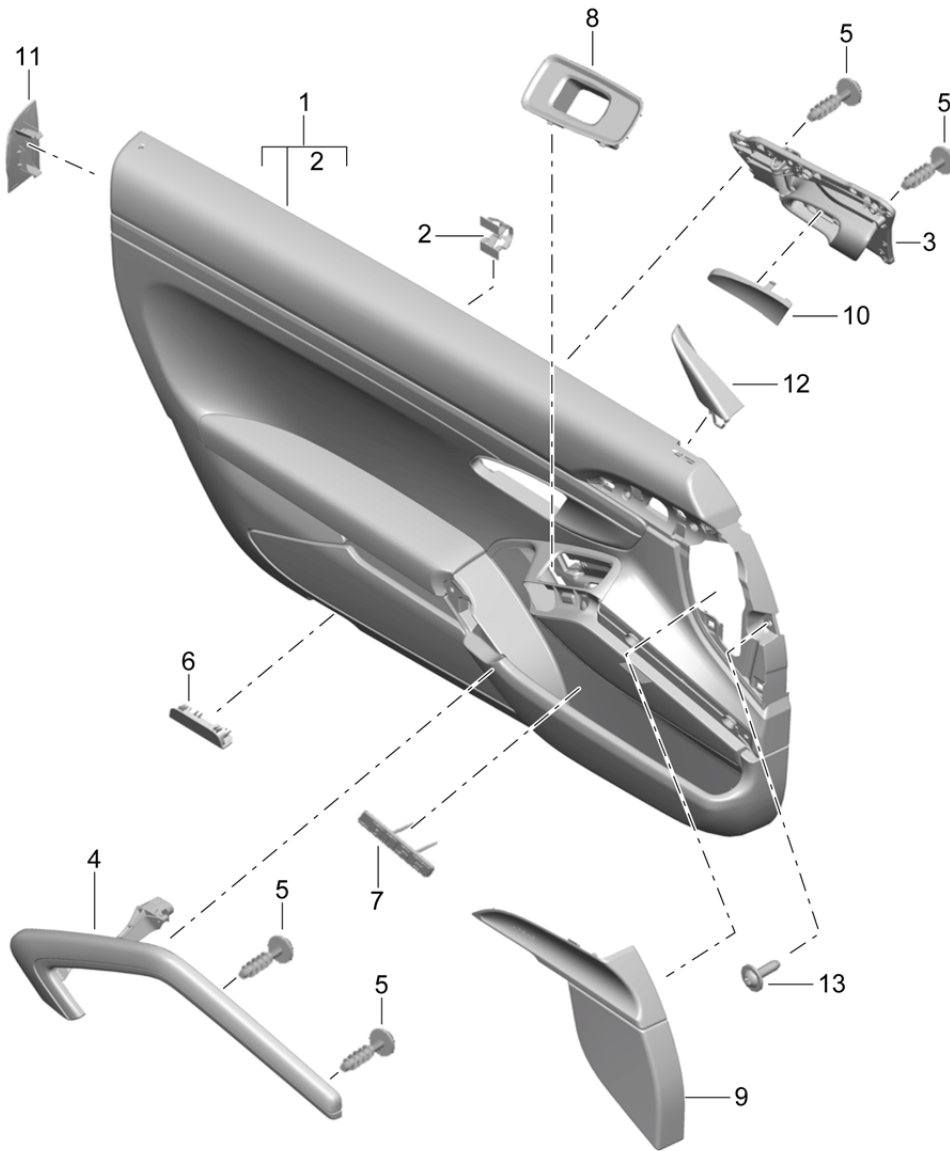

Model: 991-12

Model life 2012>>2016