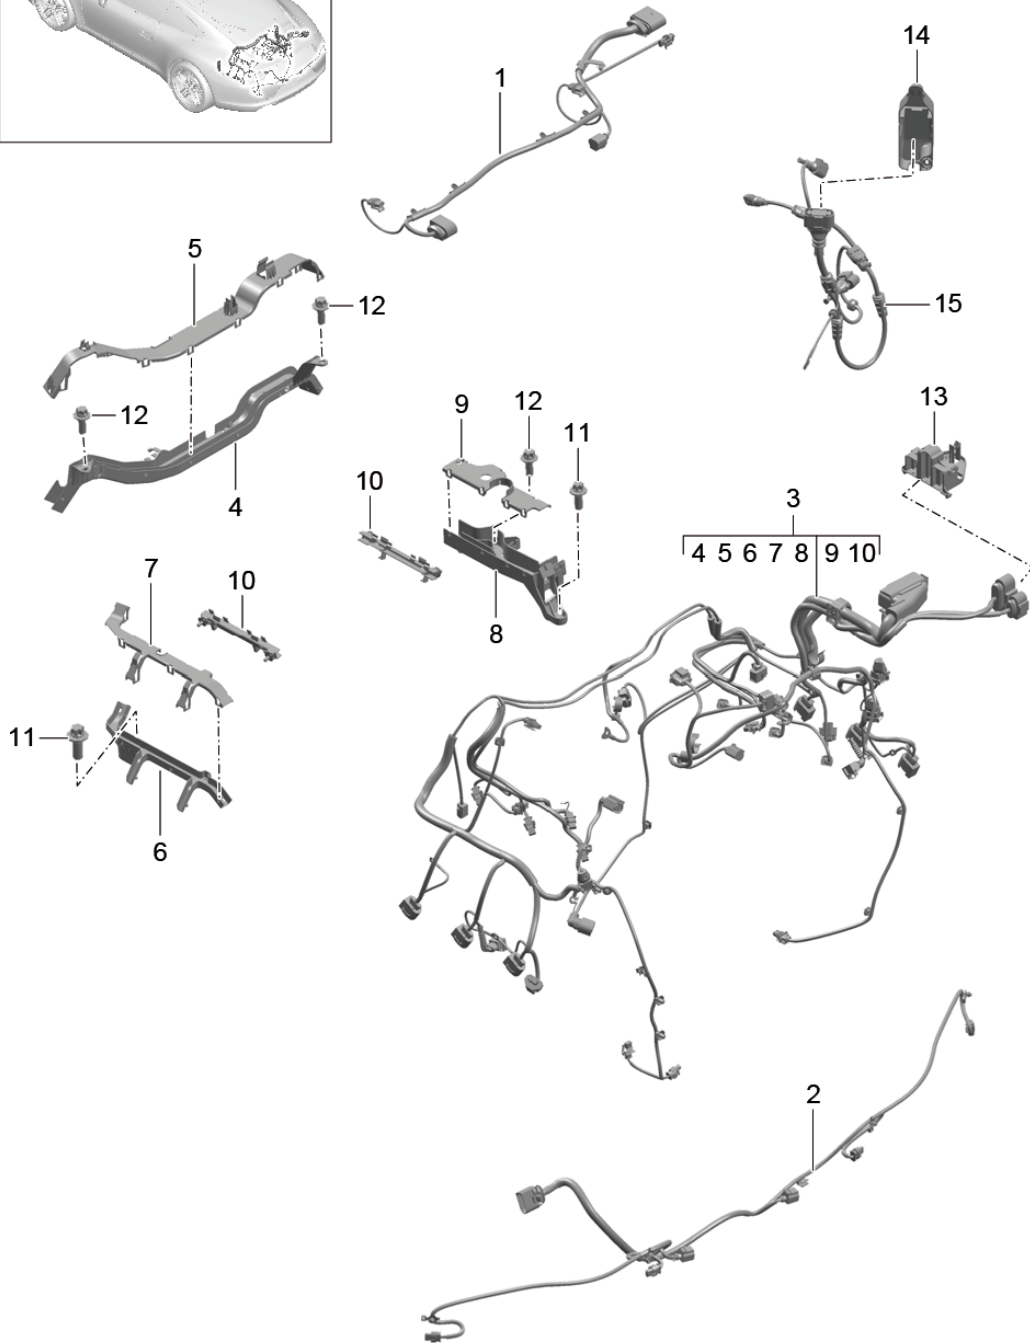

Model: 991-12 Model life 2012>>2016

Pos	Part Number	Description	Remark	Qty	Model
2	991 612 681 01	F 99-DS145 788>> F 99-DS100 831>> F 99-DS135 460>> D - MJ 2013>> Wire set door panel Driver's door D >> - MJ 2012		1	
2	991 612 681 05	Wire set door panel Driver's door D - MJ 2013>>		1	
(2)	991 612 674 01	Wire set door panel Passenger's door D >> - MJ 2012		1	
(2)	991 612 674 05	Wire set door panel Passenger's door D - MJ 2013>>		1	
3	4H0 959 793 P	Door control unit Driver's door		1	
(3)	4H0 959 792 M	Door control unit Passenger's door		1	
4	7PP 959 795 AE	Control unit for window regulator D >> - MJ 2012	rear	2	CABRIO
4	7PP 959 795 AF	Control unit for window regulator D - MJ 2013>> - MJ 2013	rear	2	CABRIO
5	991 618 511 00	Bracket Control unit Window regulator D >> - MJ 2012	rear	2	CABRIO
5	991 618 511 01	Bracket Control unit Window regulator D - MJ 2013>>	rear	2	CABRIO Targa 4/4S
6	N 911 266 01	Oval hexagon socket head bolt M 6 X 16		2	CABRIO
7	991 612 757 00	Wire set Centre console No longer use the part here		1	
7	991 612 757 01	Wire set Centre console		1	
8	991 612 701 00	Wire set Glove box		1	
-		Wire set Convertible top control see illustration:	811-025	1	CABRIO

Model: 991-12

Model life 2012>>2016