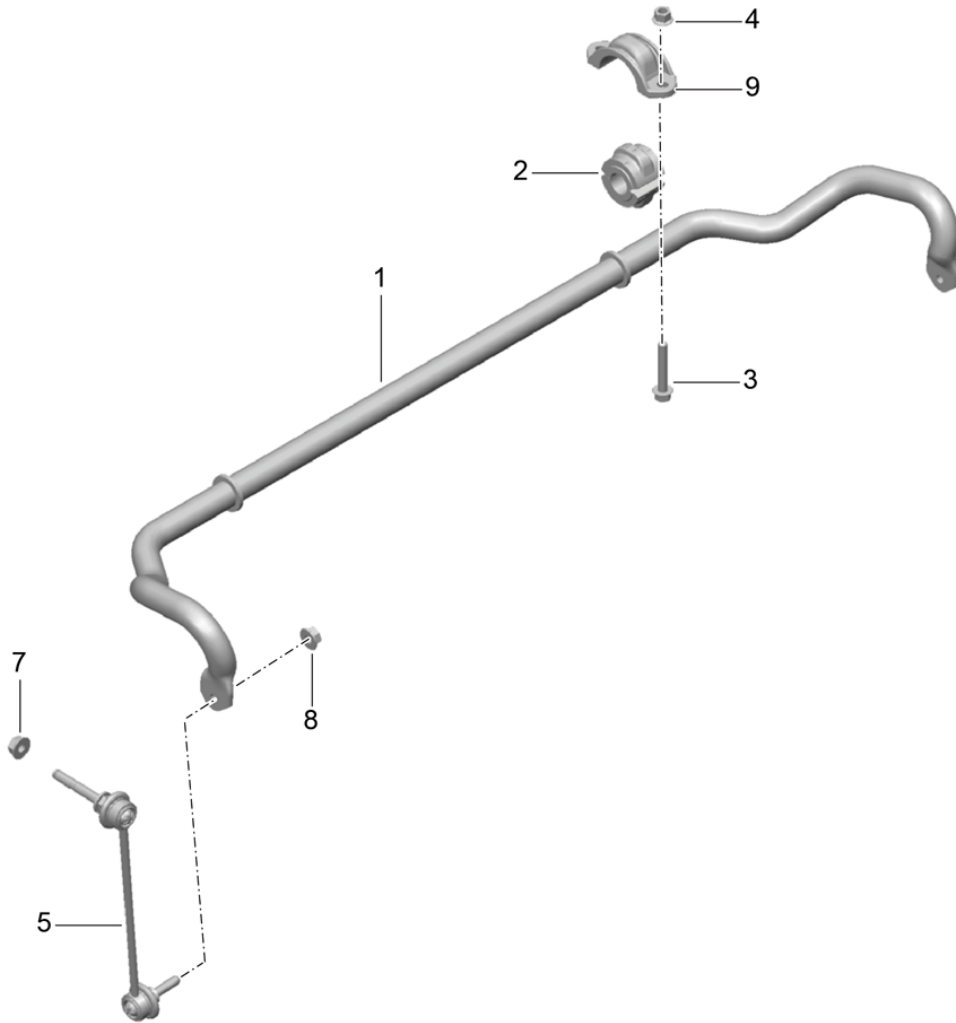

Model: 991-12 Model life 2012>>2016

Pos	Part Number	Description	Remark	Qty	Model
(17)	991 618 465 11	Control unit		1	477,352 Targa
18	991 610 143 00	Bracket for Connection point Support Spring strut	left	1	PR:140,029 PR:352,475, 477,030,031
(18)	991 610 144 00	Bracket for Connection point Support Spring strut	right	1	PR:352,475, 477,030,031
20	999 072 851 01	Hexagon bolt AM 12 X 1,5 X 70		2	PR:031,352
21	999 084 445 09	Locknut M 12 X 1,5		2	
22	999 084 447 01	Hexagon nut M 8		6	
22	PAF 003 923	Hexagon nut M 8		6	
23	991 343 571 00	Distance piece D - MJ 2013>>		2	PR:477

Model: 991-12

Model life 2012>>2016