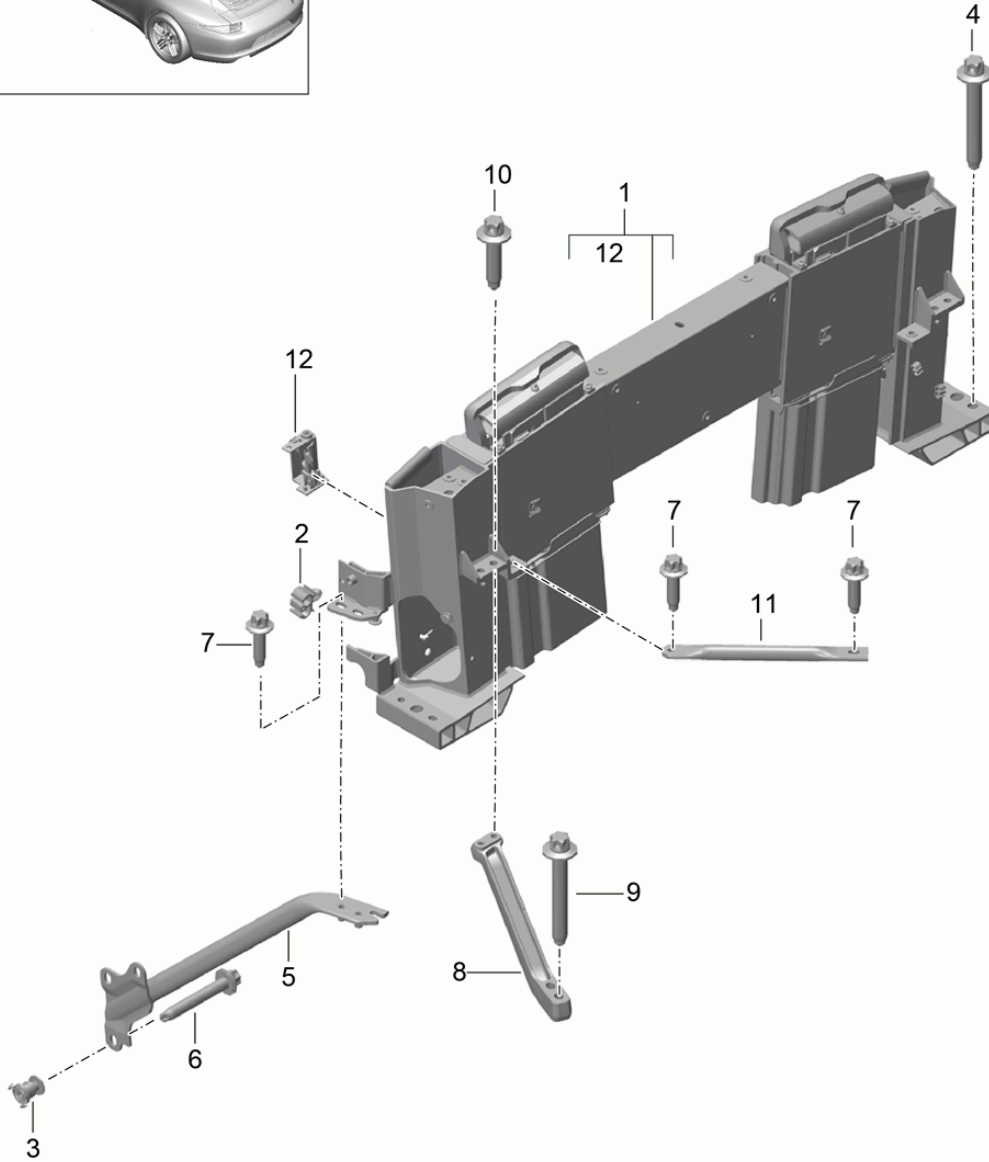

Model: 991-12

Model life 2012>>2016

Model: 991-12 Model life 2012>>2016

Pos	Part Number	Description	Remark	Qty	Model
1	991 580 011 03	roll bar retaining frame		1	Cabrio C2
		with: Ignition for Cassette			
1	991 580 011 04	retaining frame		1	C4
		with: Ignition for Cassette			
2	999 507 799 40	Cable holder		6	
3	991 580 353 00	compensation washer		2	
4	900 385 159 01	Hexagon head bolt M10 X 70		4	
5	991 580 351 00	Brace	left	1	
(5)	991 580 352 00	Brace	front right front	1	
6	900 385 166 01	Outer hexagon round screw M8 X 55		2	
(6)	999 385 006 01	Outer hexagon round screw M10 X 35		4	
7	900 385 278 01	Outer hexagon round screw M8 X 30		8	
8	991 580 331 00	Support	left	1	
(8)	991 580 332 00	Support	right	1	
9	900 385 159 01	Hexagon head bolt M10 X 70		4	
10	900 385 285 01	Outer hexagon round screw M10 X 40		4	
11	991 580 341 00	Brace	rear	2	
12	991 580 921 00	repair set Ignition Cassette		1