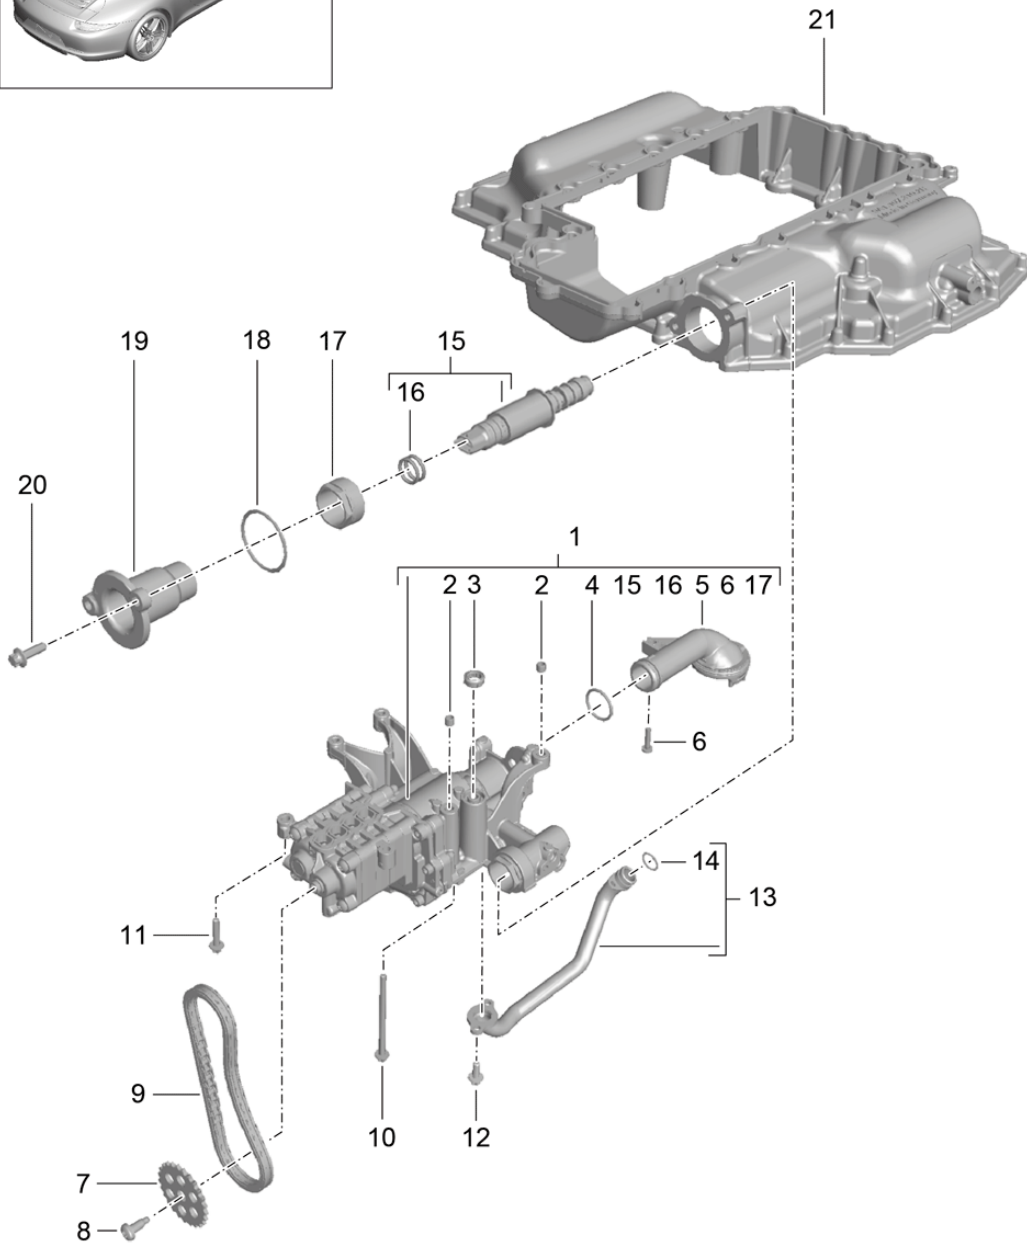

Model: 991-12

Model life 2012>>2016

Model: 991-12 Model life 2012>>2016

Pos	Part Number	Description	Remark	Qty	Model
1	9A1 107 050 11	oil pump oil pump Discontinued part		1	
1	9A1 107 050 12	oil pump		1	
2	996 106 103 50	dowel sleeve 8,2 X 7,0		2	
3	9A1 107 327 00	seal ring		1	
4	999 707 375 40	O-ring 30,00 X 3,00		1	
5	9A1 107 075 10	Suction tube		1	
6	999 073 102 01	flat round head bolt M6 X 25		1	
7	9A1 105 225 02	Chain sprocket		1	
8	999 073 380 01	oil pump Torx screw M8 X 22		1	
9		Chain oil pump			
10	900 385 126 01	see illustration: Torx screw M6 X 95	103-015	1	
11	900 385 048 01	Torx screw M6 X 30		5	
12	900 385 009 01	Torx screw M6 X 25		3	
13	9A1 107 025 01	oil pipe oil pump Crankcase housing		1	
14	999 707 575 40	O-ring 20,00 X 3,00		1	
15	948 107 113 11	Solenoid valve		1	
16	999 707 567 40	O-ring 17,00 X 3,00		2	
17	999 261 024 01	Union nut M36 x 1,0 x 12		1	
18	999 707 570 40	O-ring 44,00 x 3,00		1	
19	9A1 107 330 01	Sealing flange control valve		1	
20	900 385 019 01	Torx screw M6 X 20		2	
21		oil sump Upper part see illustration:	104-002