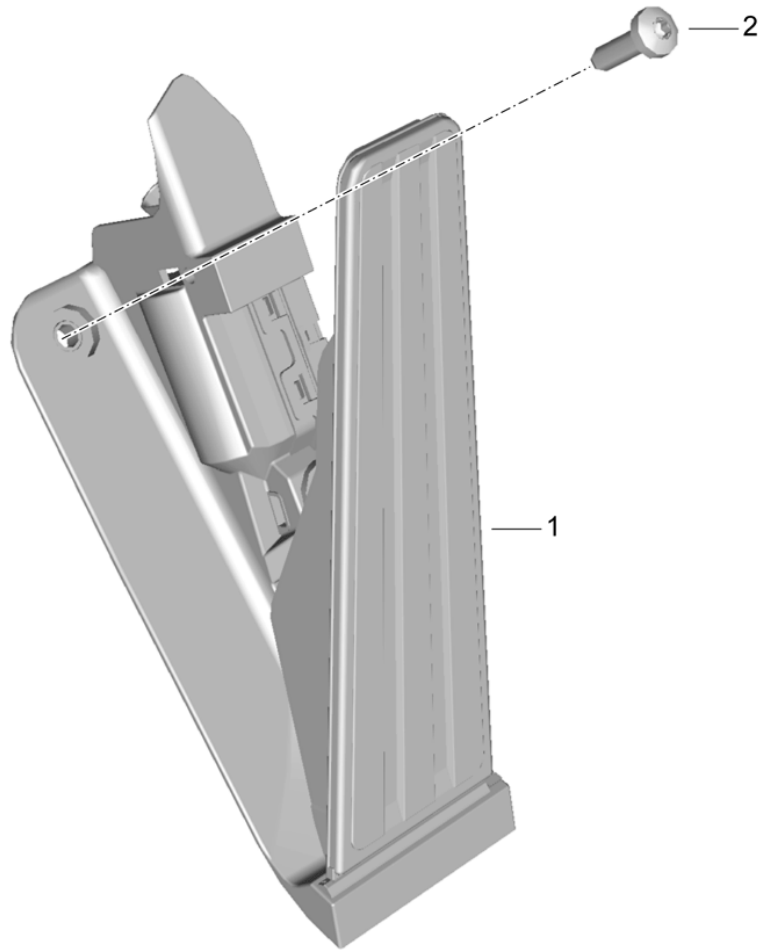

Model: 991-12 Model life 2012>>2016

Pos	Part Number	Description	Remark	Qty	Model
		clutch actuation Clutch master cylinder Clutch slave cylinder Lines			
1	N 107 160 01	Spring band clamp 12,5 X 8,4		2	
3	991 423 137 02	suction line Clutch master cylinder Discontinued part		1	PR:098
3	991 423 137 03	suction line Clutch master cylinder		1	PR:098
(3)	991 423 138 02	suction line Clutch master cylinder		1	PR:099
4	991 423 190 01	Breather line		1	PR:099
5	991 423 171 00	Clutch master cylinder		1	
-	900 378 022 01	Hexagon bolt AM 8 X 25		2	
-	N 907 611 01	Hexagon collar nut M 8-A Discontinued part		2	
-	N 907 611 02	Hexagon collar nut self-locking M 8-A		2	
6	991 423 151 00	Elbow fitting		1	PR:099
7	991 423 108 01	Clutch tube		1	PR:099
8	991 423 191 02	Breather line Discontinued part		1	PR:098
(8)	991 423 191 03	Breather line		1	PR:098
9	991 423 107 02	Clutch tube		1	PR:098
10	999 507 567 40	Cable holder		3	PR:098
11	991 423 514 01	Bracket Discontinued part		8	
(11)	991 423 514 02	Bracket		8	
12	991 423 193 02	return line		1	
13	991 423 113 02	Clutch tube		1	
14	999 507 567 40	Cable holder		6	
15	991 423 153 00	Sleeve		1	
16	9G1 116 238 01	Clutch slave cylinder		1	
17	991 423 377 02	Clutch hose Discontinued part		1	
17	991 423 377 03	Clutch hose		1	
-	999 507 286 40	Bracket Clutch hose Gearbox		1	

Model: 991-12

Model life 2012>>2016