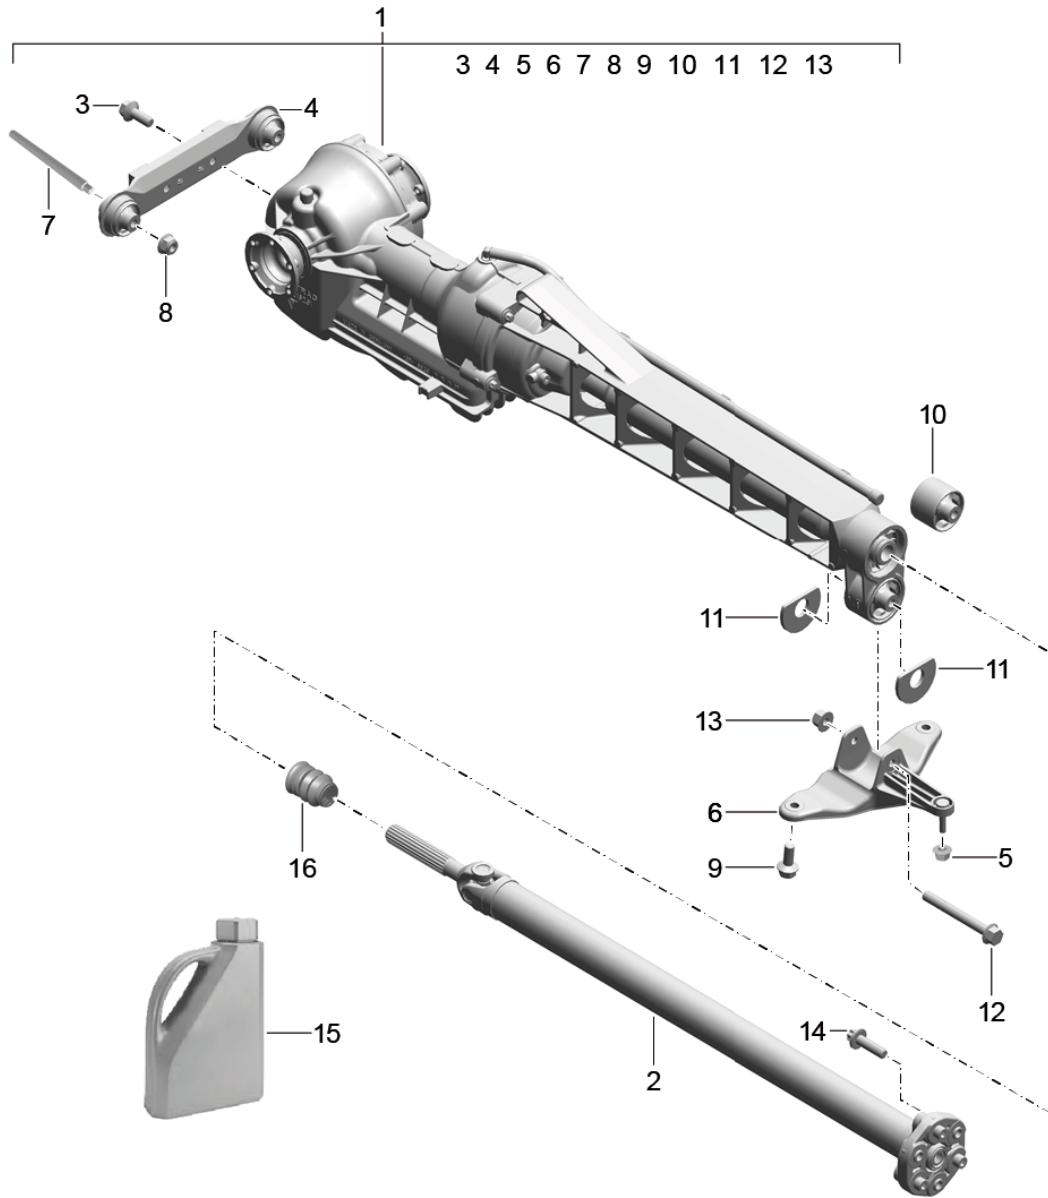

Model: 991-12

Model life 2012>>2016

Model: 991-12

Model life 2012>>2016

Pos	Part Number	Description	Remark	Qty	Model
		Front axle differential Cardan shaft			
1	991 349 010 01	Front axle differential		1	
2	991 421 020 01	Cardan shaft		1	
3	999 072 064 01	Conical screw M 10 X 26		2	
4	996 375 034 01	transmission carrier	front	1	
		No longer use the part here			
4	9P1 399 225 A	transmission carrier	front	1	
		Discontinued part			
4	9P1 399 225	transmission carrier	front	1	
5	900 380 021 01	Hexagon nut M8		1	
6	991 375 343 03	transmission carrier	rear	1	
7	999 061 011 01	Threaded pin M 10 X 105		2	
8	999 084 648 01	Hexagon nut M 10		2	
9	999 072 063 02	Hexagon bolt AM 10 X 40		2	
10	996 375 054 03	gearbox mounting	rear	1	
11	991 375 257 00	Stop		2	
12	900 378 142 01	Hexagon bolt M 10 X 90		1	
13	900 380 008 01	Hexagon nut M 10		1	
14	900 385 097 01	Torx screw BM 10 X 35		3	
15	000 043 204 20	Transmission fluid Front axle differential MOBILUBE PTX 75 W 90 Container 20 LTR.		X	
16	996 421 145 01	Gaiter Cardan shaft		1