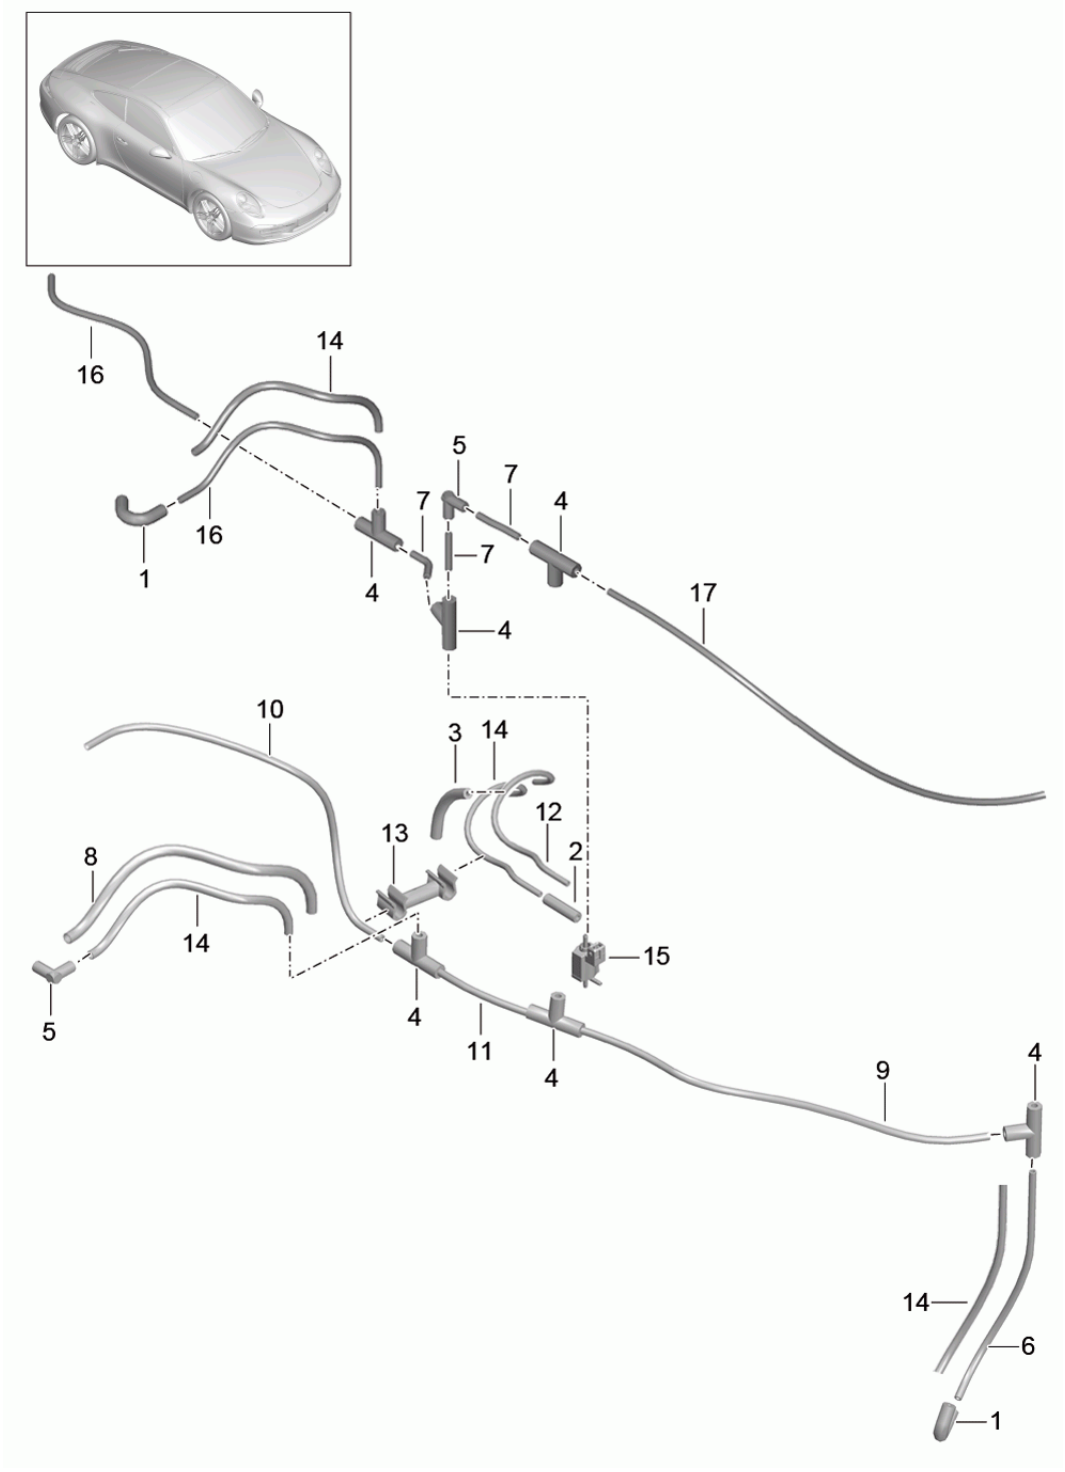

Model: 991-12

Model life 2012>>2016

Model: 991-12 Model life 2012>>2016

Pos	Part Number	Description	Remark	Qty	Model
		vacuum system			A104
		Engine			
1	928 574 717 05	Molded hose		2	A104
1	928 574 717 07	Molded hose		2	A104
		No longer use the part here			
1	9P1 129 487	Molded hose		2	A104
2	999 239 040 40	Connecting piece 3,5 X 2,0 X 28		1	
3	999 239 045 40	Molded hose 3,5 X 2,0 X 60		1	A104
4	06E 133 794	t-piece		6	A104
5	9A1 110 666 00	Connecting piece		X	
-	900 918 005 40	Pipe 5,0 X 1,0 modify in workshop	Running meter	X	
		Shorten			
6		shorten to:	185MM	1	
7		shorten to:	30MM	5	A104
8		shorten to:	280MM	1	
9		shorten to:	420MM	1	A104
10		shorten to:	350MM	1	
11		shorten to:	70MM	1	A104
-	000 043 205 01	Pipe 4,0 X 1,0 modify in workshop	Running meter	*	
		Shorten			
12		shorten to:	230MM	1	
13	999 507 866 40	Line holder 5 - 5		1	
14	999 181 445 40	Protective hose L=200MM		3	A104
15	7PP 906 283	Change-over valve		1	A104
		No longer use the part here			
15	7PP 906 283 B	Change-over valve		1	A104
		No longer use the part here			
15	7PP 906 283 C	Change-over valve		1	A104
		No longer use the part here			
15	7PP 906 283 F	Change-over valve		1	A104
		F 99-FS111 979>>			
15	7PP 906 283 F	Change-over valve		1	A104
		also use:	991 612 944 00		
-	991 612 944 00	F >> 99-FS111 978 Wire set for Change-over valve		1	
		F >> 99-FS111 978			
-	900 918 005 40	Pipe 5,0 X 1,0 modify in workshop	Running meter	X	
		Shorten			
16		Vacuum line L = 220MM		2	
17		Vacuum line L = 420MM		1