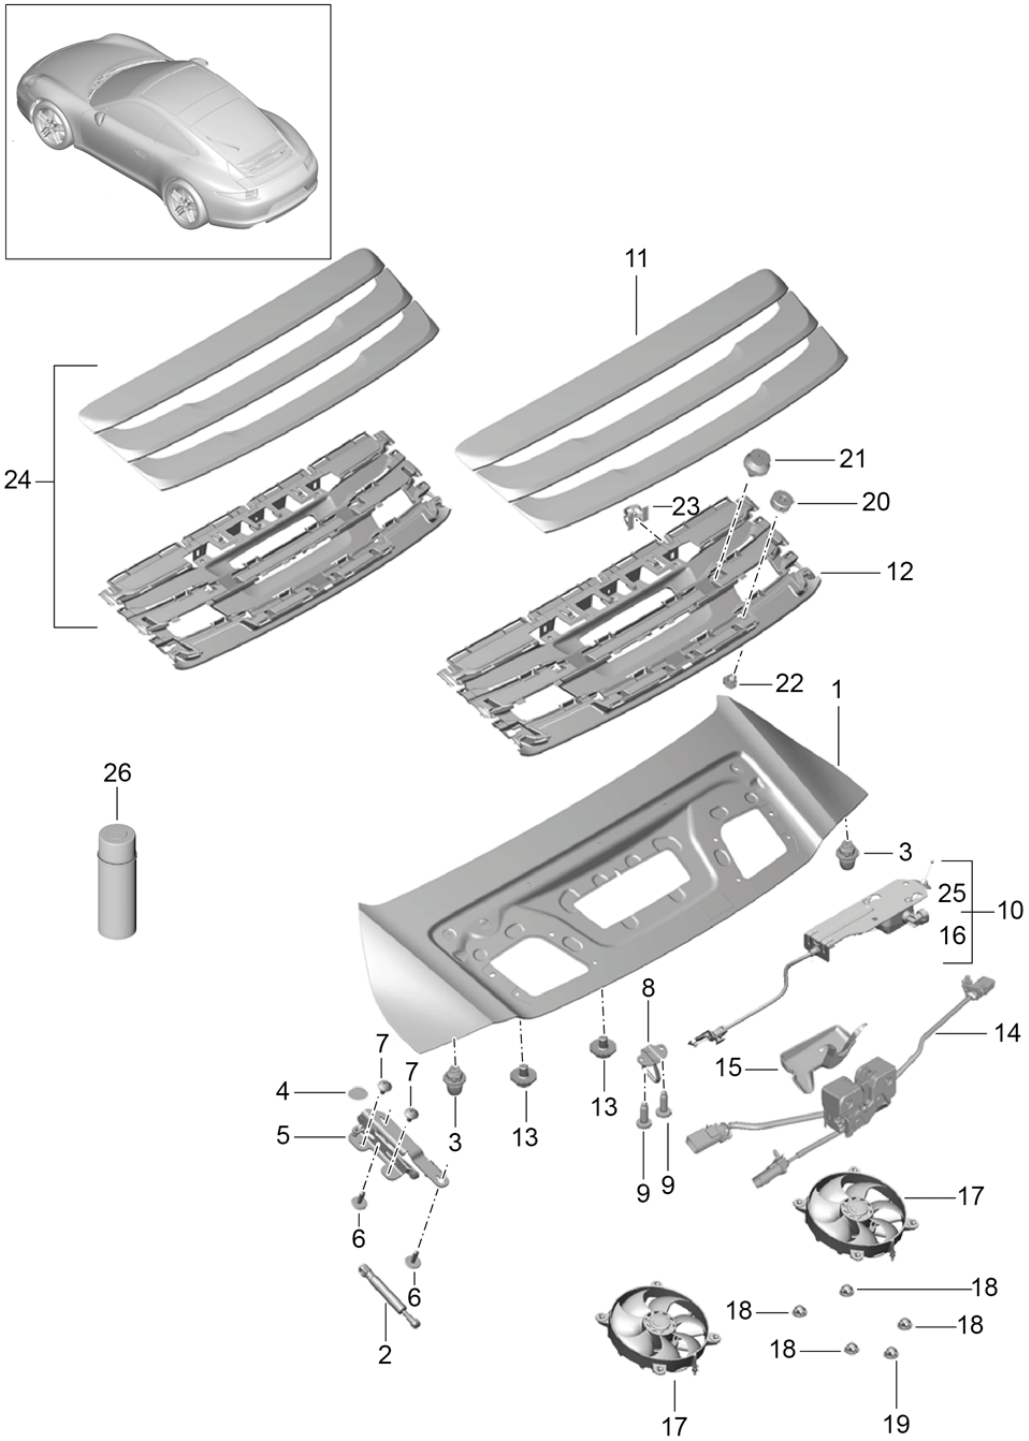

Model: 991-12 Model life 2012>>2016

Pos	Part Number	Description	Remark	Qty	Model
1	991 511 011 03	Cover Cover Discontinued part	front	1	
1	991 511 011 03 GRV	primed			
1	991 511 011 04	Cover		1	
	991 511 011 04 GRV	primed			
2	991 511 551 00	Gas filled strut		2	
3	991 511 151 01	Hinge Discontinued part	left	1	
3	991 511 151 03	Hinge	left	1	
(3)	991 511 152 01	Hinge Discontinued part	right	1	
(3)	991 511 152 03	Hinge	right	1	
4	999 076 066 09	Hexagon nut M6		4	
5	N 911 883 02	Hexagon socket head bolt M6 X 20		4	
6	991 511 051 00	Lock upper part		1	
7	999 703 140 40	Rubber buffer		2	
8	991 511 033 03	Lock lower part Discontinued part		1	
8	991 511 033 04	Lock lower part		1	
9	999 073 378 02	flat round head bolt M6 X 20		2	
10	991 504 117 01	throttle control element		1	
11	999 919 717 01	fillister hd. bolt 5,0X27		2	
15	9P1 806 620	Bracket		1	
16	991 511 217 01	Cable Emergency operation		1	
17	991 511 611 03	Seal Cover		1	
18	991 511 651 01	Hose bracket	left	1	
	991 511 651 01 1E0	Black			
(18)	991 511 652 01	Hose bracket	right	1	
	991 511 652 01 1E0	Black			
19	991 511 649 00	Protective cap		1	
20	999 911 756 41	Adhesive film D - MJ 2015>>		1	
21	000 043 305 51	cavity preservative agent		X	

Model: 991-12

Model life 2012>>2016