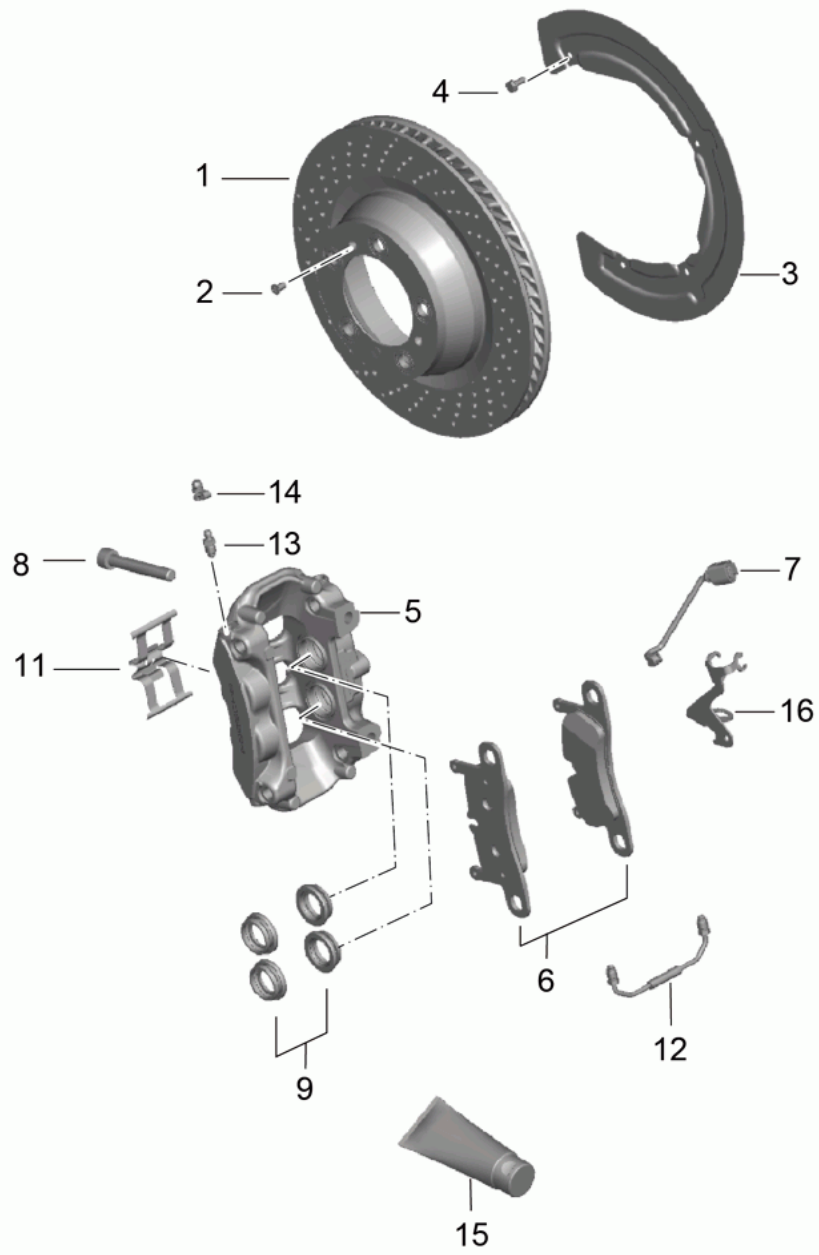

Model: 991-12

Model life 2012>>2016