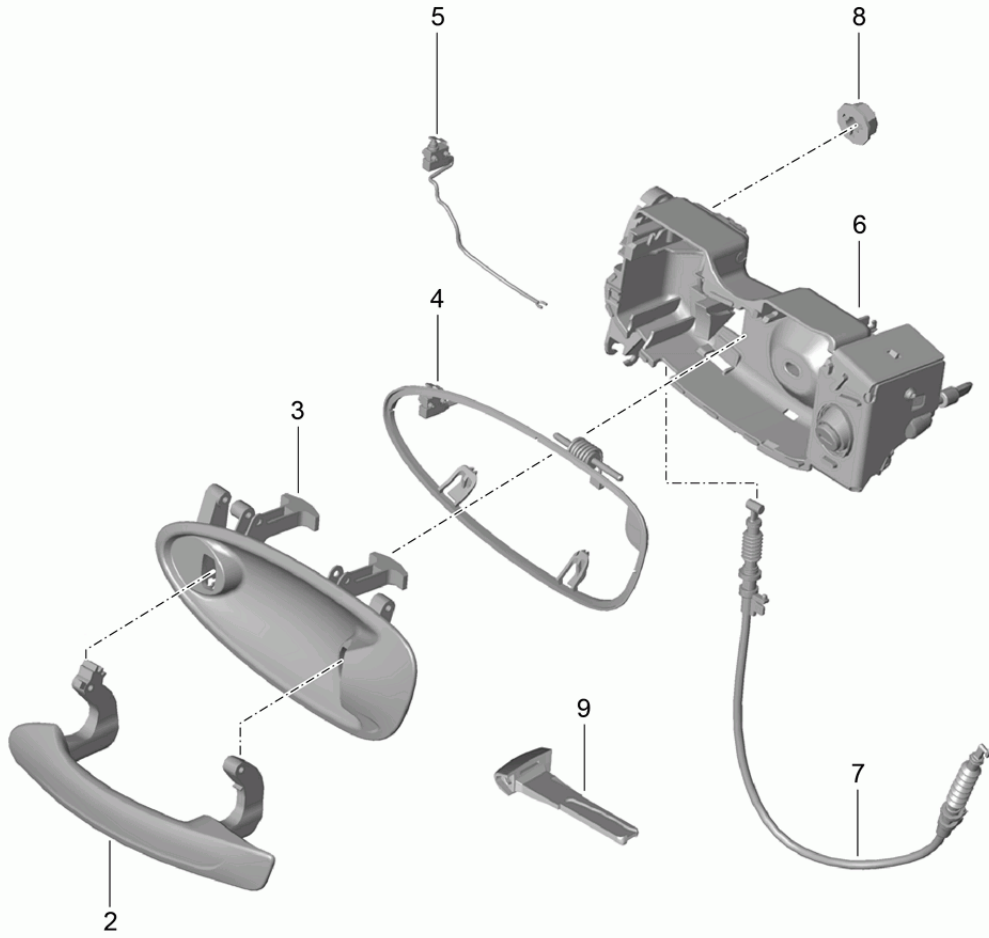

Model: 991-12

Model life 2012>>2016

Model: 991-12 Model life 2012>>2016

Pos	Part Number	Description	Remark	Qty	Model
2	991 537 613 02	Door handle Door handle Basic primed	left	1	
(2)	991 537 614 02	Door handle Door handle Basic primed	right	1	
(2)	991 537 913 00	Door handle 'Keyless Entry (KESY)' primed	left	1	PR:625
(2)	991 537 914 00	Door handle 'Keyless Entry (KESY)' primed	right	1	PR:625
3	991 537 645 02	Handle liner Handle liner primed	left	1	
(3)	991 537 646 02	Handle liner Handle liner primed	right	1	
4	991 537 445 00	Assembly kit	left	1	
4	991 537 445 02	Assembly kit	left	1	
(4)	991 537 446 00	Assembly kit	right	1	
(4)	991 537 446 02	Assembly kit	right	1	
5	991 613 171 00	Micro switch Micro switch Basic		1	
(5)	991 613 181 00	Micro switch 'Keyless Entry (KESY)'		1	
6	991 538 911 02	Bracket Door handle, exterior with: Lock cylinders Vehicle Ident. No. Indicate	left lhd	1	PR:098
(6)	991 538 911 04	Bracket Door handle, exterior with: Lock cylinders Vehicle Ident. No. Indicate	left lhd	1	PR:098
(6)	991 537 064 03	Bracket Door handle, exterior Without lock cylinder Discontinued part	right lhd	1	PR:098
(6)	991 537 064 05	Bracket Door handle, exterior Without lock cylinder	right lhd	1	PR:098
(6)	991 538 912 02	Bracket Door handle, exterior with: Lock cylinders Vehicle Ident. No. Indicate	right rhd	1	PR:099
(6)	991 538 912 04	Bracket Door handle, exterior with: Lock cylinders Vehicle Ident. No. Indicate	right rhd	1	PR:099
(6)	991 537 063 03	Bracket Door handle, exterior Without lock cylinder Discontinued part	left rhd	1	PR:099
(6)	991 537 063 05	Bracket Door handle, exterior Without lock cylinder	left rhd	1	PR:099