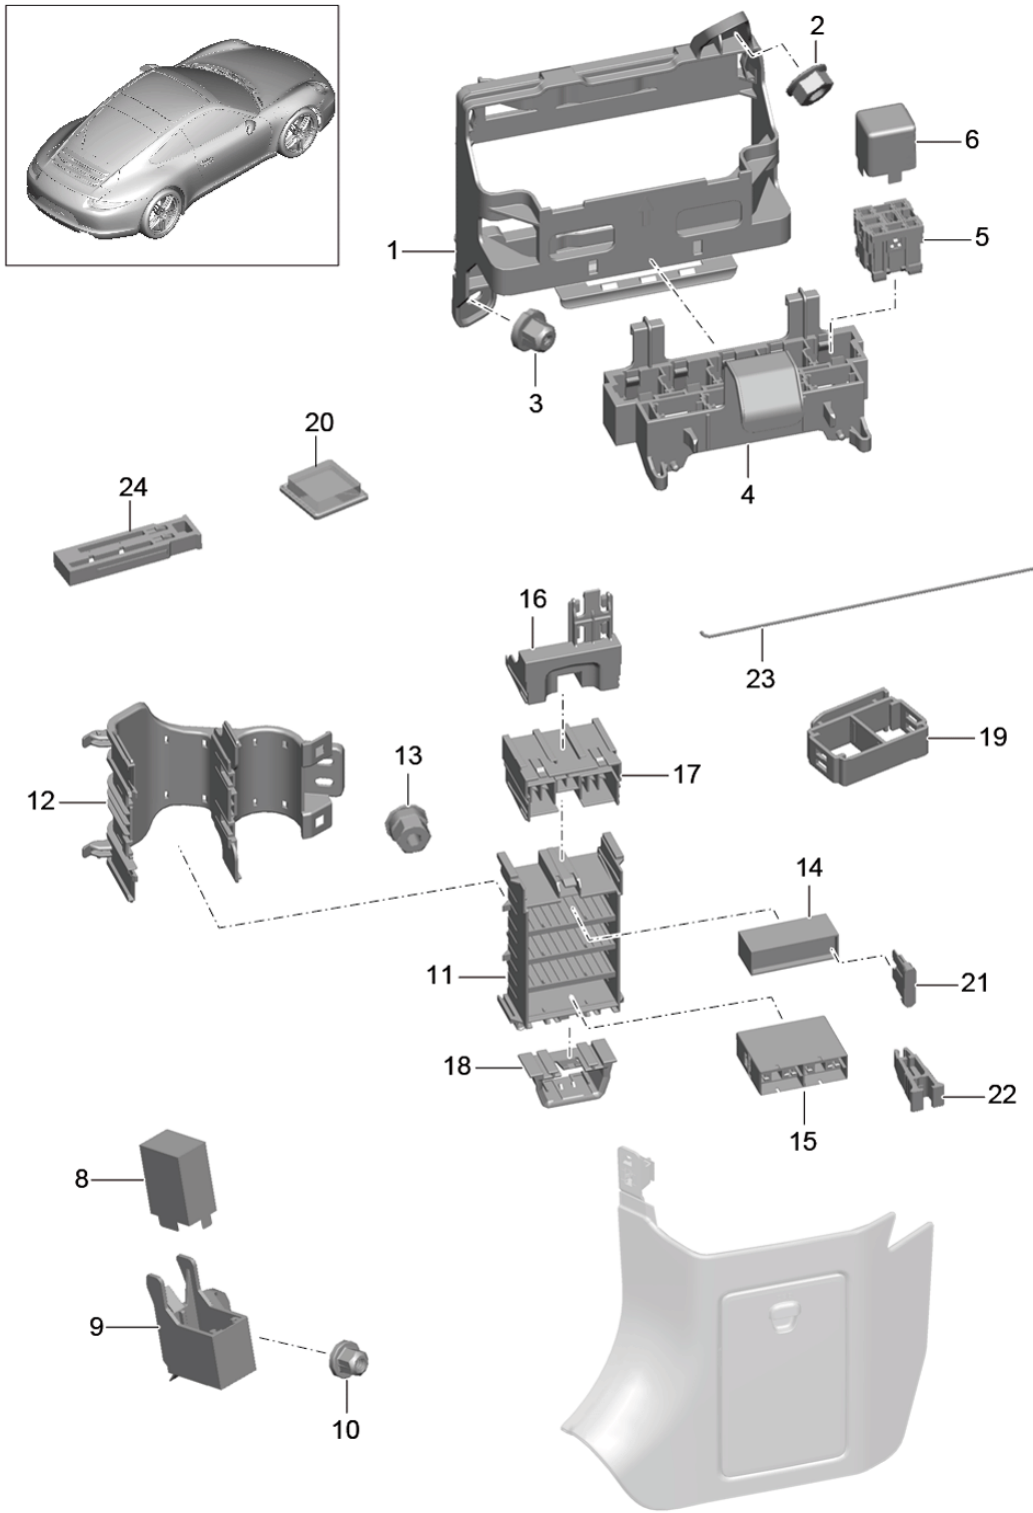

Model: 991-12

Model life 2012>>2016

Model: 991-12 Model life 2012>>2016

Pos	Part Number	Description	Remark	Qty	Model
		central electrics dashboard			
1	991 610 111 00	Retainer for control units	lhd	1	PR:098
(1)	991 610 113 00	Retainer for control units	rhd	1	PR:099
2	999 084 638 01	Hexagon nut M 6		1	
3	999 076 081 40	Hexagon plastic collar nut T 5		1	
4	991 610 105 00	Mounting frame		1	
5	443 937 527	relay plate		X	
(5)	999 650 538 40	relay plate for Relay K 3,K 4,K 5		X	
6	999 657 016 90	Relay Relay Emergency operation Cover		1	
(6)	958 615 029 00	relay location/code no.: Relay Radiator fan 1	K3 left	1	
(6)	958 615 029 00	relay location/code no.: Relay Radiator fan 2	K4 right	1	
(6)	958 615 010 00	relay location/code no.: Relay Fanfare	K5	1	
8	4H0 951 253 C	Relay Fuel pump	K6	1	
9	991 610 151 00	Luggage compartment Relay holder		1	
10	999 049 033 40	Fuel pump Plastic nut T 6		1	
11	991 610 101 00	Carrier		2	
12	991 610 103 00	Cover		2	
13	999 516 032 01	Hexagon nut M 6		2	
14	999 650 209 40	fuse holder		6	
15	999 650 750 40	fuse holder		2	
16	991 610 104 00	Cover	right	1	
17	991 610 102 00	Bracket fuse	left	1	
18	991 610 120 00	mounting for diagnosis plug		1	
19	991 610 127 00	Bracket Connection point		5	
20	7PP 867 300	Clip		4	
21	999 607 082 00	fuse		X	
(21)	999 607 083 00	5 A fuse		X	
(21)	999 607 084 00	7 , 5 A fuse		X	
(21)	999 607 085 00	10 A fuse		X	
(21)	999 607 085 00	15 A fuse		X	
(21)	N 017 131 13	flat fuse	19/2x5	X	
(21)	999 607 087 00	20 A fuse		X	