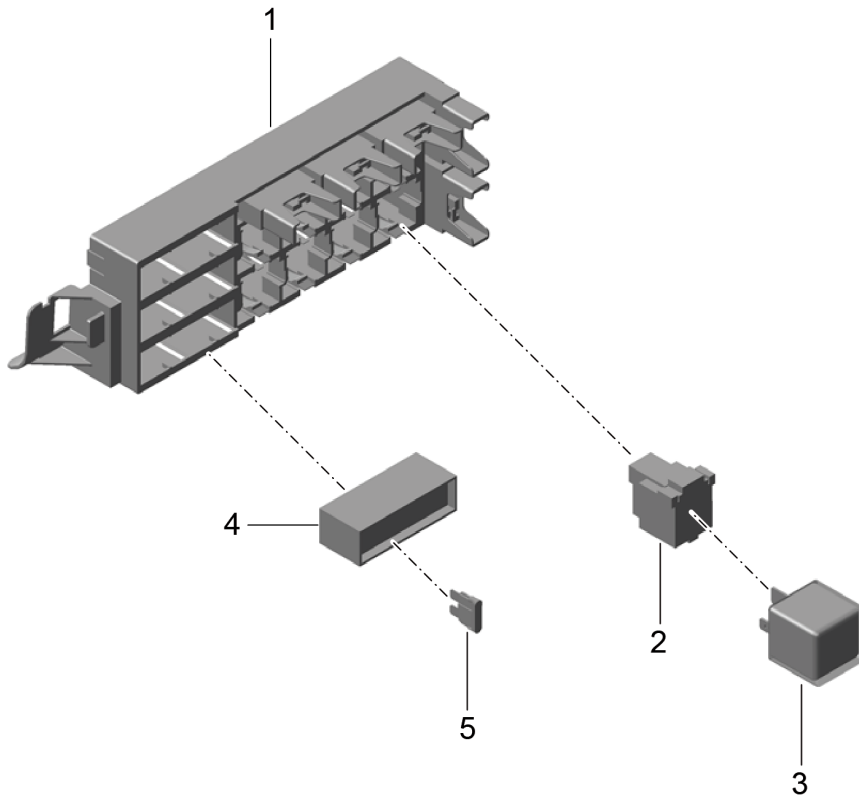

Model: 991-12

Model life 2012>>2016