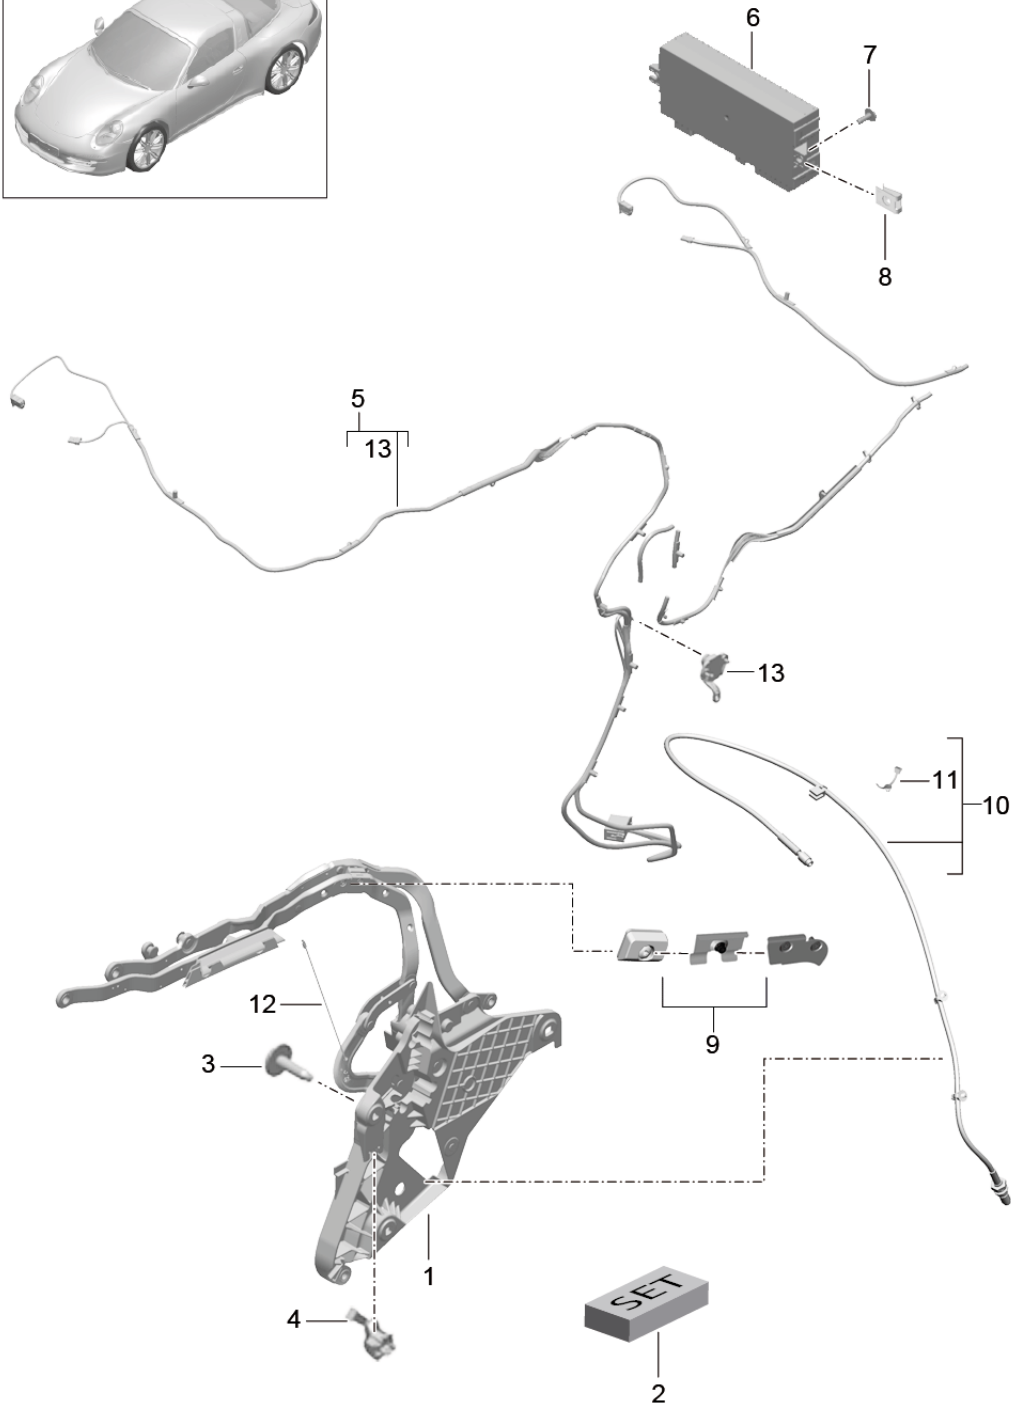

Model: 991-12

Model life 2012>>2016

Model: 991-12 Model life 2012>>2016

Pos	Part Number	Description	Remark	Qty	Model
		top frame Individual parts and electrical components	side		Targa
1	991 562 541 00	top frame	left	1	
(1)	991 562 542 00	top frame	right	1	
2	991 562 968 00	Assembly kit top frame		1	
3	999 073 534 01	Bolt with washer M8X30		6	
4	991 561 715 01	Guide piece		4	
5	991 562 969 00	Wire set (complete)		1	
		with:			
6	991 618 241 02	Fasteners Control unit for convertible roof controls		1	
(6)	991 618 241 03	No longer use the part here Control unit for convertible roof controls		1	
7	999 073 228 09	panel screw ST 4,8X13		2	
8	999 507 033 01	panel nut ST 4,8		2	
9	991 562 947 00	Repair set for convertible roof frame		1	
10	991 562 941 00	Thrust wedge repair set	left	1	
(10)	991 562 942 00	Driving mechanism Cable repair set	right	1	
11	999 513 063 40	Driving mechanism Cable		2	
12	991 562 959 00	Cable holder repair set		1	
		Cable Actuator Flap			
13	9P1 907 127 A	B-pillar Potentiometer		1