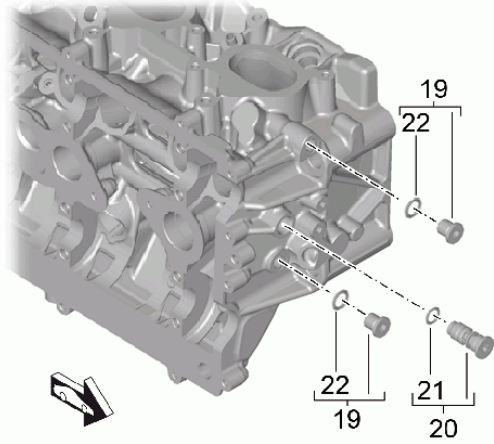

Model: 991-12

Model life 2012>>2016

Pos	Part Number	Description	Remark	Qty	Model
14	999 707 404 40	O-ring 17,05 X 1,78 To Use 997.606.106.03 No longer use the part here		2	
15	997 606 106 03	Hall sensor		2	
16	900 387 264 01	Socket head bolt M 6 X 16 Discontinued part		2	
16	N 105 464 03	Hexagon socket head bolt M 6 X 16		2	

Model: 991-12

Model life 2012>>2016