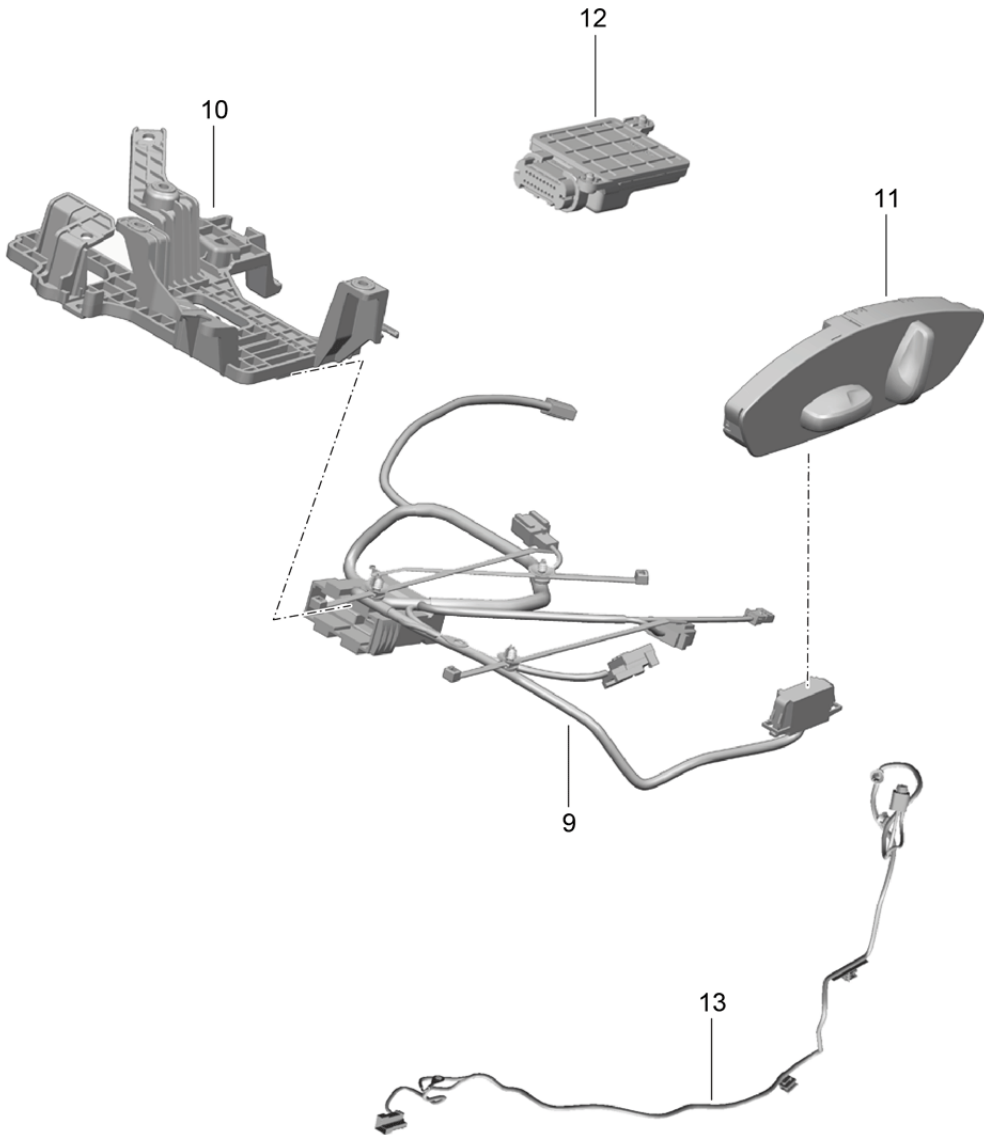

Model: 991-12

Model life 2012>>2016