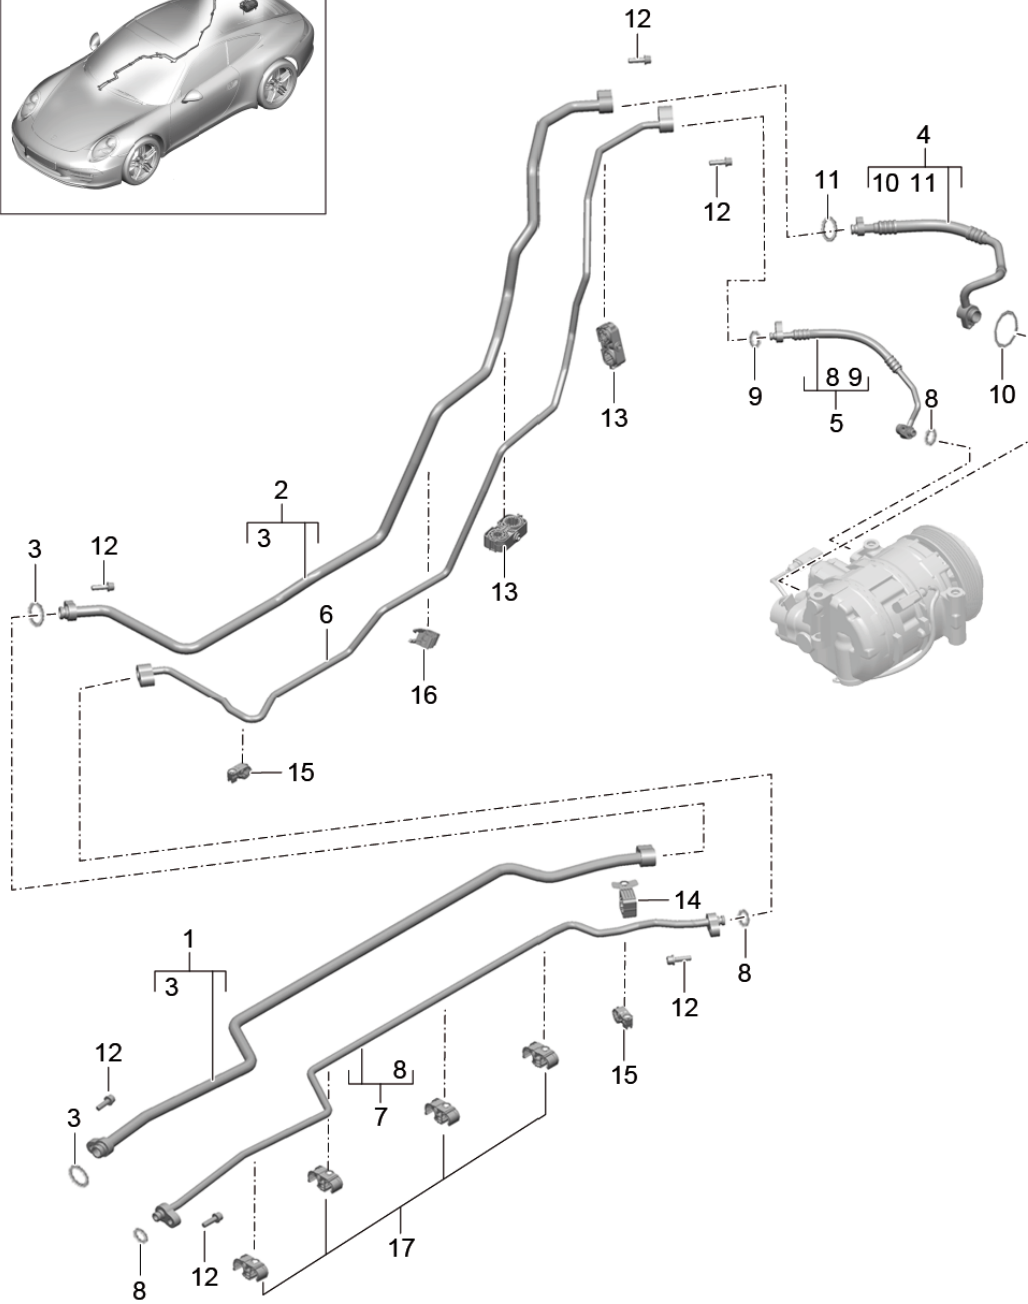

Model: 991-12

Model life 2012>>2016

Pos	Part Number	Description	Remark	Qty	Model
25	944 573 143 01	Drier		1	
26	999 512 349 01	Hose clamp A 50-70/ 9		1	
27	991 573 827 01	Bracket		2	
28	999 507 497 40	Spreader rivet 8,0x14,0		2	
29	991 573 843 00	Bracket		1	
30	955 613 137 02	Pressure sensor		1	

Model: 991-12

Model life 2012>>2016