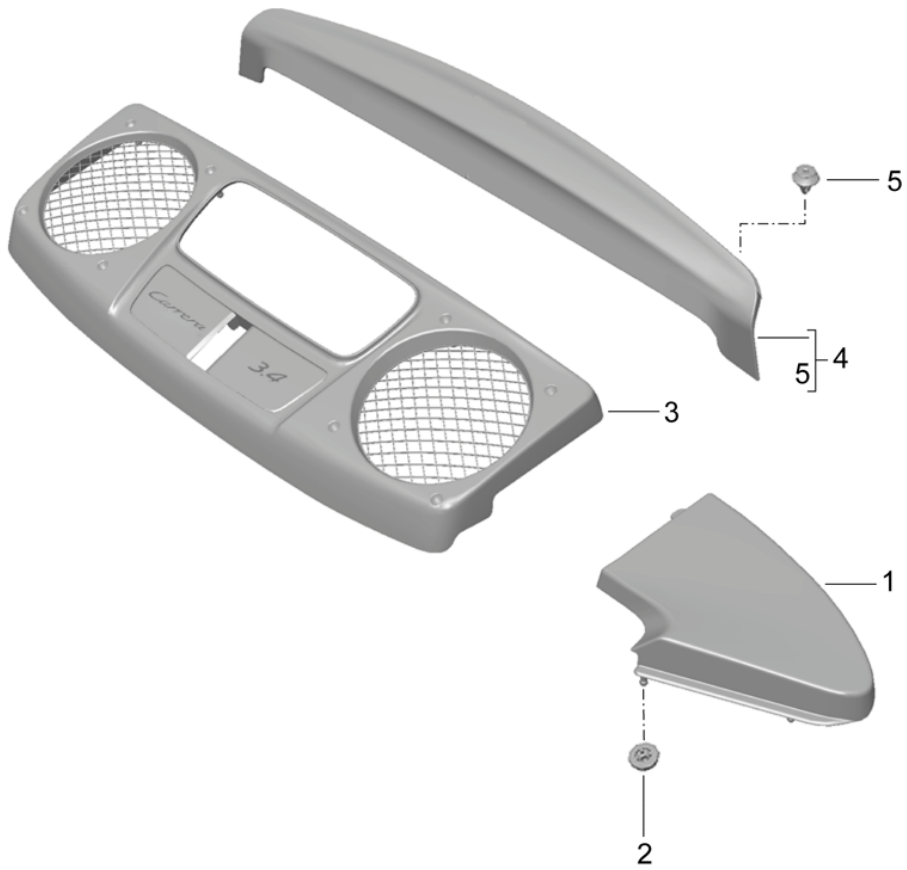

Model: 991-12 Model life 2012>>2016

Pos	Part Number	Description	Remark	Qty	Model
7	991 504 509 02	D - MJ 2014>> - MJ 2014 Wheel housing liner	left	1	Targa
8	991 504 506 03	Wheel housing liner	rear right	1	C2
8	991 504 306 01	Wheel housing liner	rear front	1	C4
8	991 504 306 01	Wheel housing liner	right rear front	1	C2 PR:014
8	991 504 306 01	D - MJ 2014>> - MJ 2014 Wheel housing liner	right rear front	1	Targa
9	991 504 510 01	Wheel housing liner	right rear	1	C2
9	991 504 510 02	Wheel housing liner	right rear	1	C4
9	991 504 510 02	Wheel housing liner	right rear	1	C2 PR:014
9	991 504 510 02	D - MJ 2014>> - MJ 2014 Wheel housing liner	right rear	1	Targa
10	999 073 505 01	panel screw ST 4,8x16		X	
11	999 073 227 09	panel screw ST 4,8x19		4	
12	999 049 032 40	Hexagon plastic collar nut T6/22x10,5		X	
13	991 504 641 00	trim for a-pillar	left	1	
(13)	991 504 641 00 1E0	Black			
	991 504 642 00	trim for a-pillar	right	1	
	991 504 642 00 1E0	Black			
14	999 591 712 40	Spreader rivet 6,0x12,0		6	
15	991 504 593 00	Trim Spoiler Wheel	left rear	1	C2 PR:-014
	991 504 593 00 1E0	Black			
16	991 504 594 00	Trim Spoiler Wheel	right rear	1	C2 PR:-014
	991 504 594 00 1E0	Black			
17	999 507 849 01	Cage nut		4	
20	991 555 747 00	Trim A-pillar Wing	left	1 1 1	
(20)	991 555 747 00 1E0	Black			
	991 555 748 00	Trim A-pillar Wing	right	1 1 1	
	991 555 748 00 1E0	Black			

Model: 991-12

Model life 2012>>2016