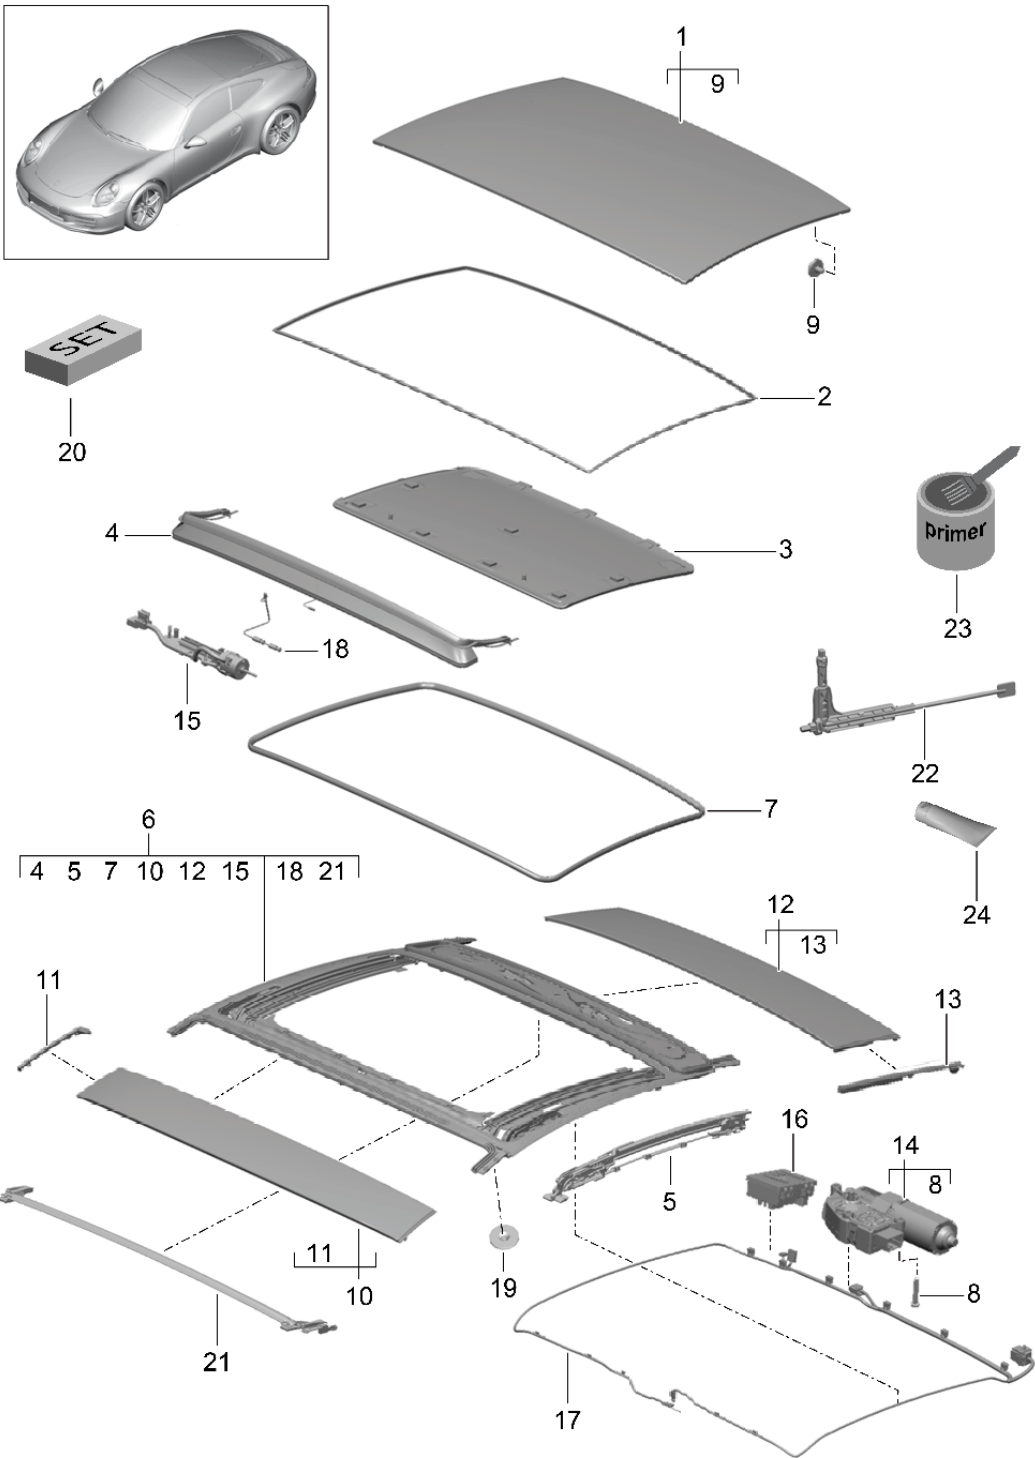

Model: 991-12

Model life 2012>>2016