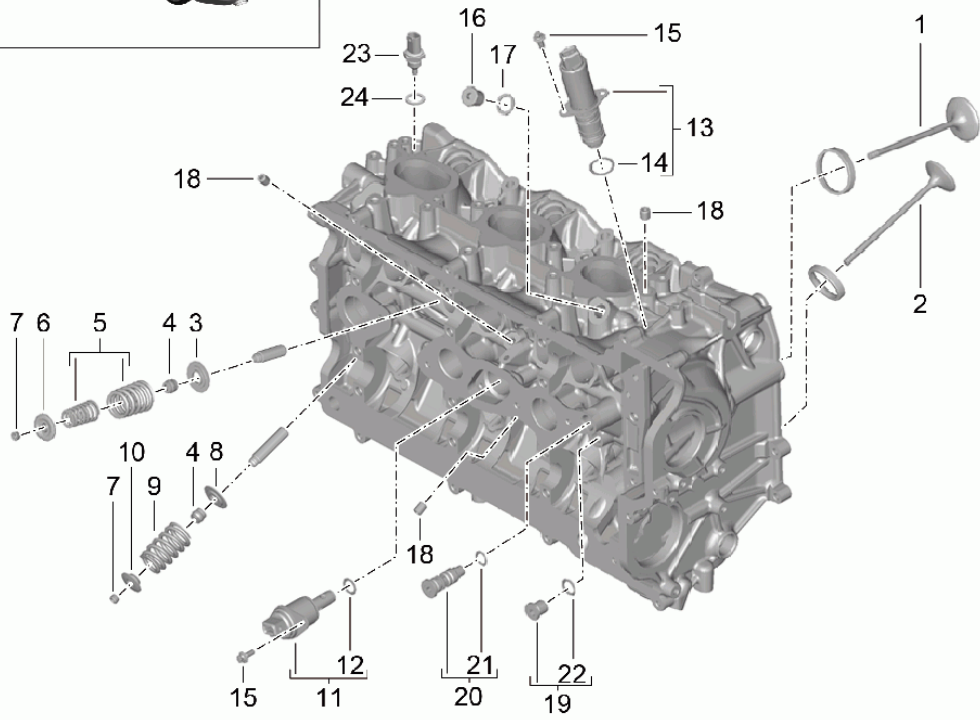

Model: 991-12

Model life 2012>>2016

Pos	Part Number	Description	Remark	Qty	Model
14	999 707 404 40	O-ring 17,05 X 1,78 To Use 997.606.106.03 No longer use the part here		2	
15	997 606 106 03	Hall sensor		2	
16	900 387 264 01	Socket head bolt M 6 X 16 Discontinued part		2	
16	N 105 464 03	Hexagon socket head bolt M 6 X 16		2	

Model: 991-12

Model life 2012>>2016