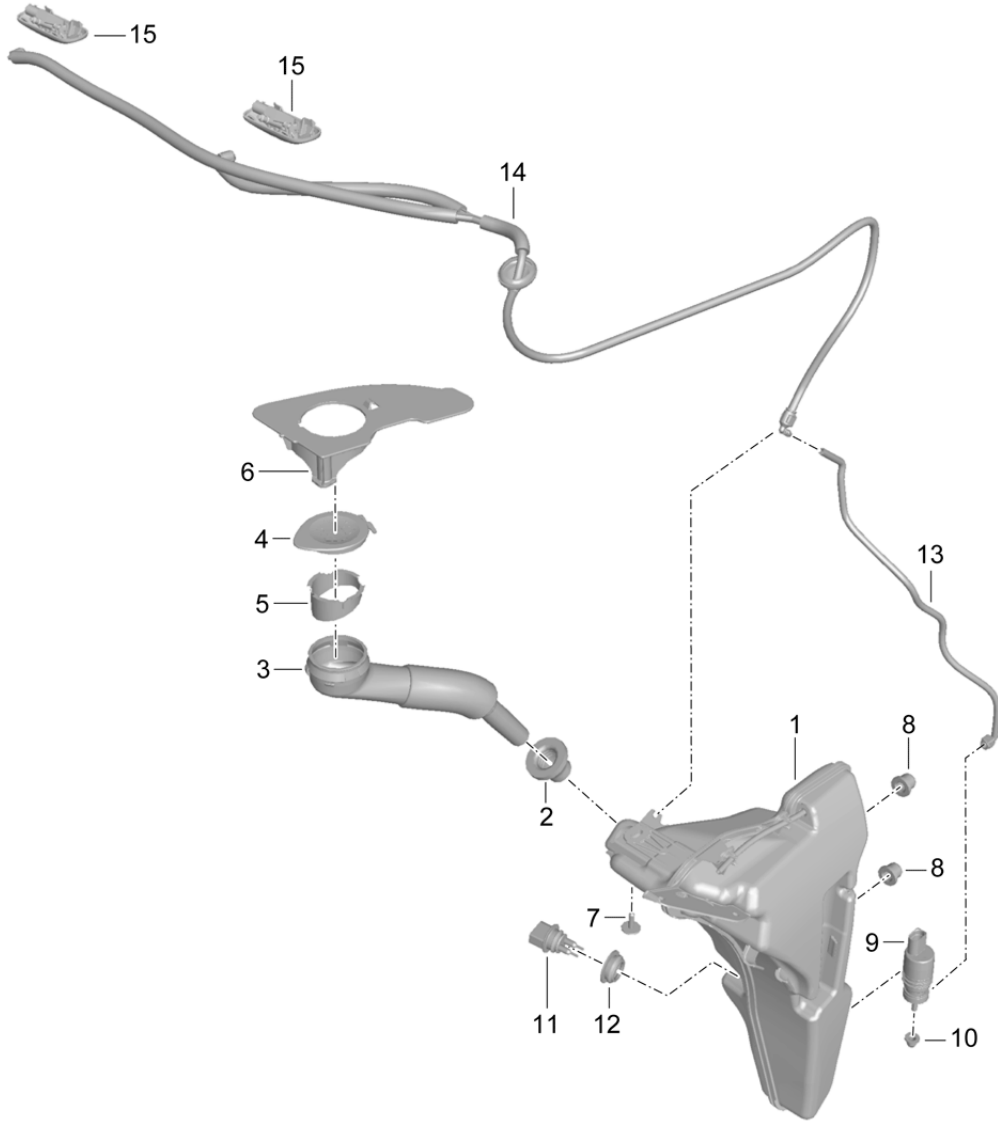

Model: 991-12

Model life 2012>>2016

Model: 991-12

Model life 2012>>2016

Pos	Part Number	Description	Remark	Qty	Model
1	991 528 703 00	Windscreen washer system		1	PR:288
(1)	991 528 701 00	Water reservoir		1	PR:-288
2	955 528 711 01	Seal		1	
3	991 528 403 00	fuel filler neck		1	
4	991 528 413 00	Cover		1	
5	8Z0 955 485	strainer		1	
6	991 528 503 00	Bracket for filler neck		1	
		No longer use the part here			
6	991 528 503 01	Bracket for filler neck		1	
7	N 911 883 01	Hexagon socket head bolt		1	
		M 6 X 20			
8	999 702 221 40	Grommet		2	
9	1K5 955 651	Windscreen washer system pump		1	
10	958 628 712 00	Seal		1	
11	955 628 105 00	Water level switch		1	
12	955 528 721 00	Seal		1	
13	991 628 669 00	Hose line for washer water Pump		1	
		also use:	991 511 65102	1	
			(1E0)	1	
			991 511 65202	1	
			(1E0)	1	
14	991 628 667 01	Line Connection point jet		1	
		No longer use the part here			
14	991 628 667 02	Line Connection point jet		1	
		No longer use the part here			
14	991 628 667 03	Line Connection point jet		1	
15	991 628 077 00	jet F >> 99-CS113 654 F >> 99-CS145 538		2	
15	991 628 073 00	jet F 99-CS113 655>> F 99-CS145 539>>		2	
-	999 901 017 42	Window cleaning solution 250 ML Summer		X	
-	999 901 033 40	Window cleaning solution 1000 ML Winter		X