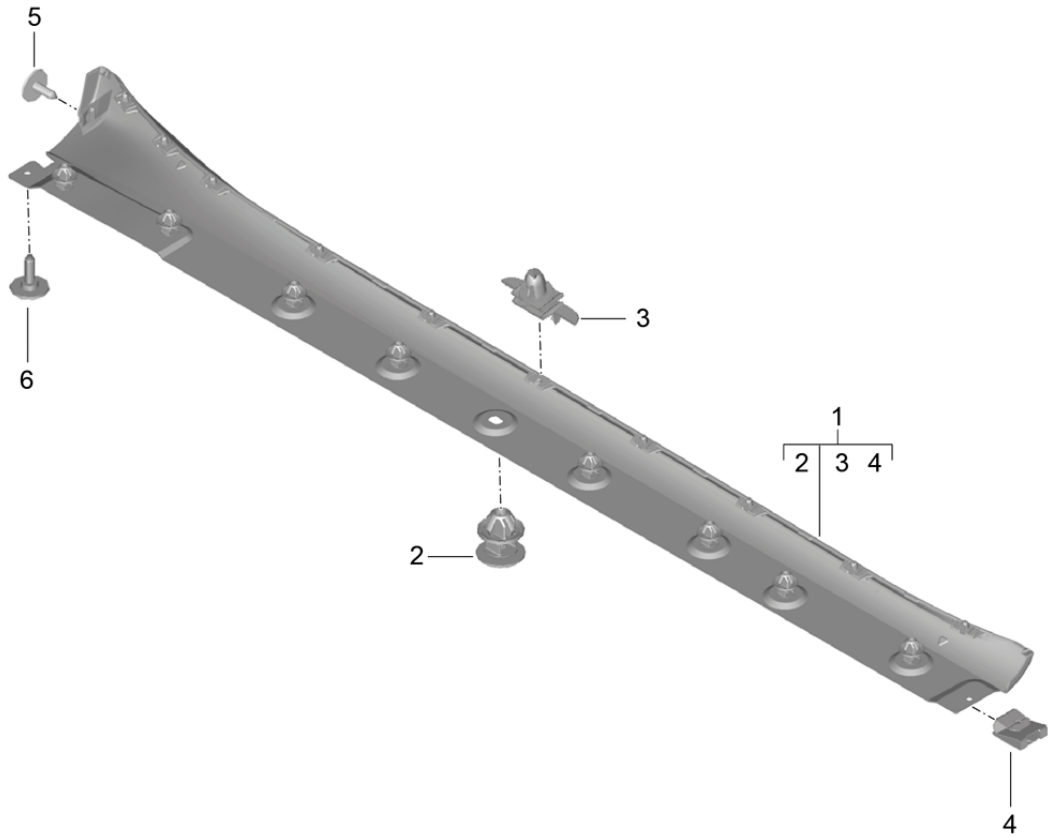

Model: 991-12

Model life 2012>>2016

Pos	Part Number	Description	Remark	Qty	Model
(11)	991 559 309 01	chromed inscription Targa Rear end Black		1	PR:011,-498, -911
12	991 559 221 00	inscription *50 JAHRE 911* chromed		1	PR:014
13	991 559 307 00	D - MJ 2014>> - MJ 2014 inscription Targa arm		2	PR:-011
13	991 559 307 01	chromed inscription Targa arm Black		2	PR:011
14	991 559 443 00	Decorative film for door GTS		2	PR:011
15	991 559 261 00	D - MJ 2015>> inscription *GTS* Black		1	PR:011,-498, -911
20	999 911 756 41	D - MJ 2015>> Adhesive film D - MJ 2015>>		1	

Model: 991-12

Model life 2012>>2016