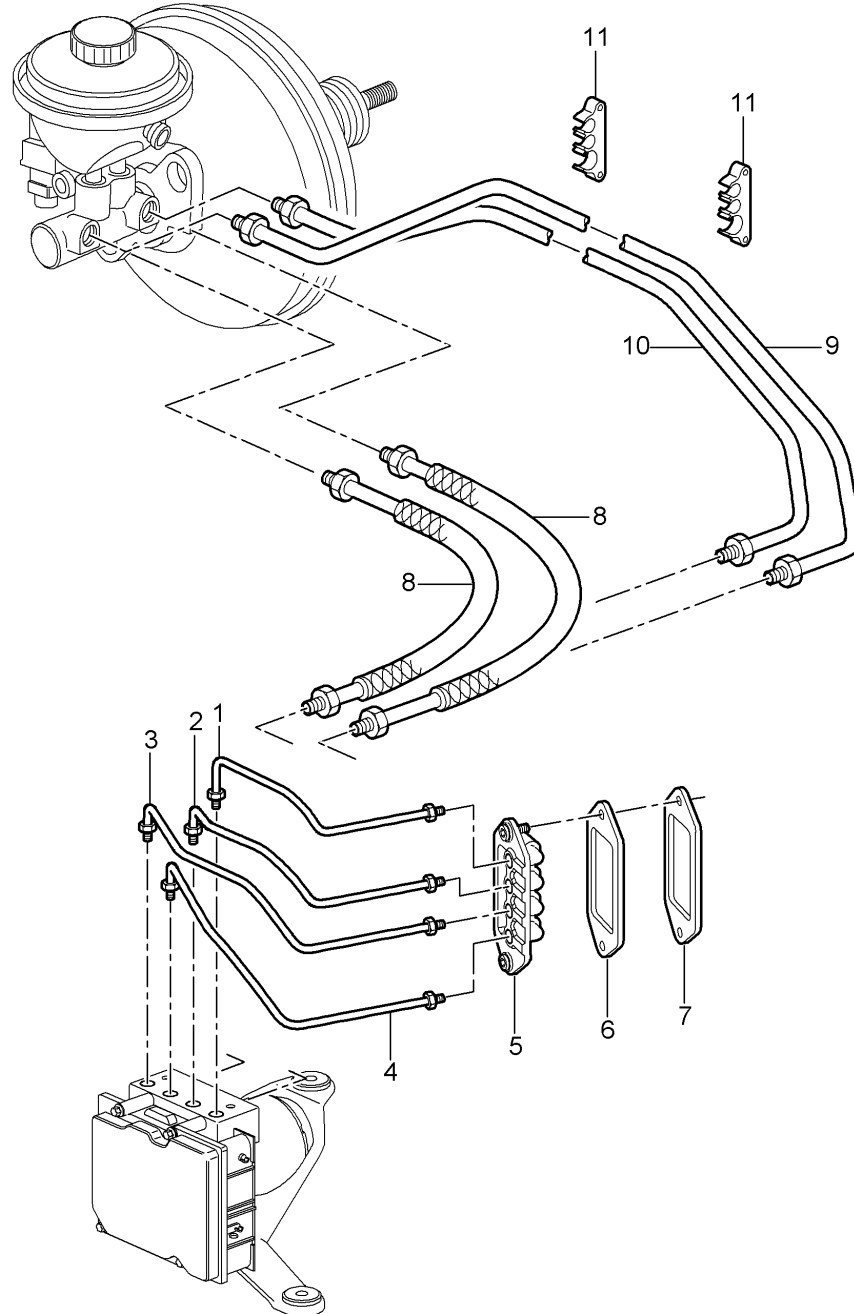

Model: 997-09

Model life 2009>>2012

Model: 997-09

Model life 2009>>2012

Pos	Part Number	Description	Remark	Qty	Model
-		Brake lines Front end			CARRERA 4 CARRERA 4-S TARGA TARGA-S 4 GTS CARRERA GTS
		see illustration:	604-005		
1	997 355 315 30	Brake line Discontinued part		1	PR:098
(1)	997 355 315 31	Brake line		1	PR:098
(1)	997 355 315 10	Brake line		1	PR:099
2	997 355 316 30	Brake line Discontinued part		1	PR:098
(2)	997 355 316 31	Brake line		1	PR:098
2	997 355 316 10	Brake line		1	PR:099
3	997 355 327 30	Brake line Discontinued part		1	PR:098
(3)	997 355 327 31	Brake line		1	PR:098
(3)	997 355 327 10	Brake line		1	PR:099
4	997 355 326 30	Brake line Discontinued part		1	PR:098
(4)	997 355 326 31	Brake line		1	PR:098
(4)	997 355 326 10	Brake line		1	PR:099
5	997 355 650 00	Intermediate piece		1	
6	997 355 752 00	Seal		1	
7	997 355 753 00	Reinforcement		1	
8	997 355 311 10	Pressure line		2	PR:098
9	997 355 312 30	Pressure line		1	PR:099
10	997 355 314 30	Pressure line		1	PR:099
11	999 507 632 40	Cable holder		2	PR:099