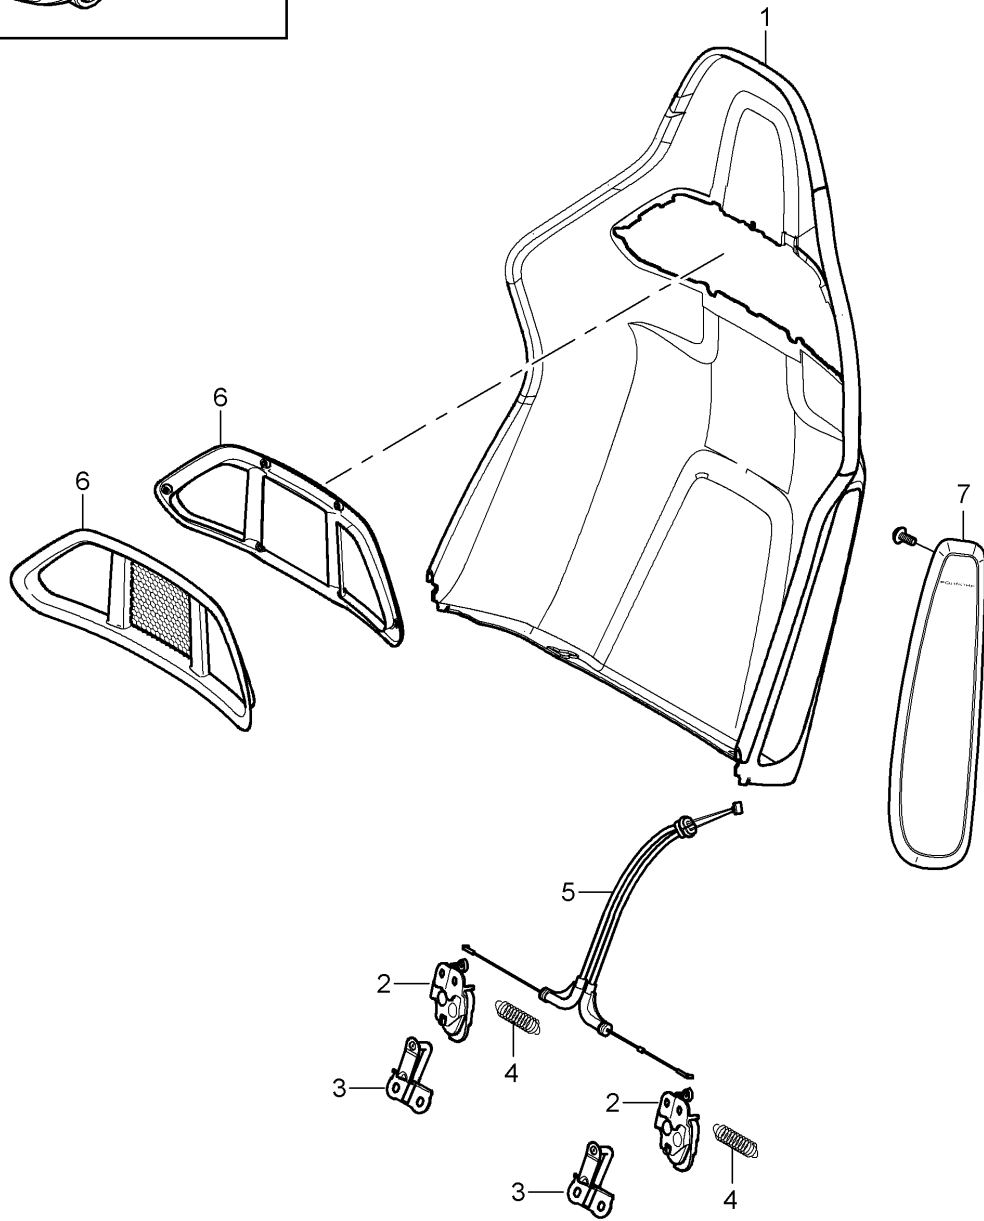

Model: 997-09

Model life 2009>>2012