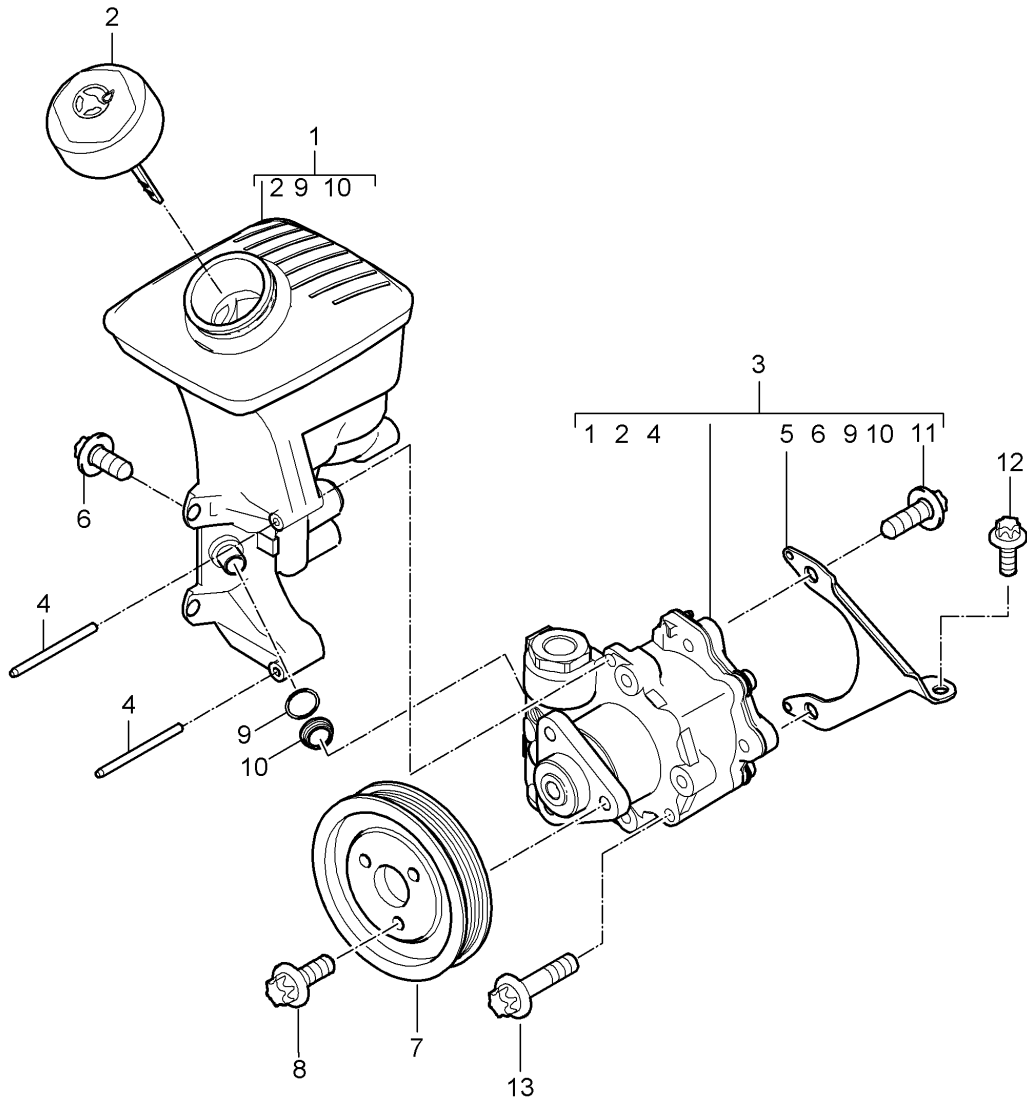

Model: 997-09

Model life 2009>>2012

Model: 997-09

Model life 2009>>2012

Pos	Part Number	Description	Remark	Qty	Model
		Power steering			
		Power-steering pump			
		container			
1	9A1 314 220 04	oil container		1	
2	9A1 314 223 02	Cover		1	
3	9A1 314 020 03	Power-steering pump		1	
4	996 314 320 03	Cylinder pin		2	
5	9A1 314 430 02	Support		1	
6	900 385 044 01	Torx screw		2	
		BM 8 X 16			
7	9A1 147 123 00	pulley		1	
8	900 385 099 01	Torx screw		3	
		BM 8 X 12			
9		seal ring		1	
		12,5 X 2,15			
10		Guide		1	
11	900 385 042 01	Torx screw		2	
		BM 8 X 35			
12	900 385 009 01	Torx screw		1	
		6 X 20			
-	000 043 203 33	Pentosin		X	
		1000 ML			
13	900 385 042 01	Torx screw		2	
		BM 8 X 35