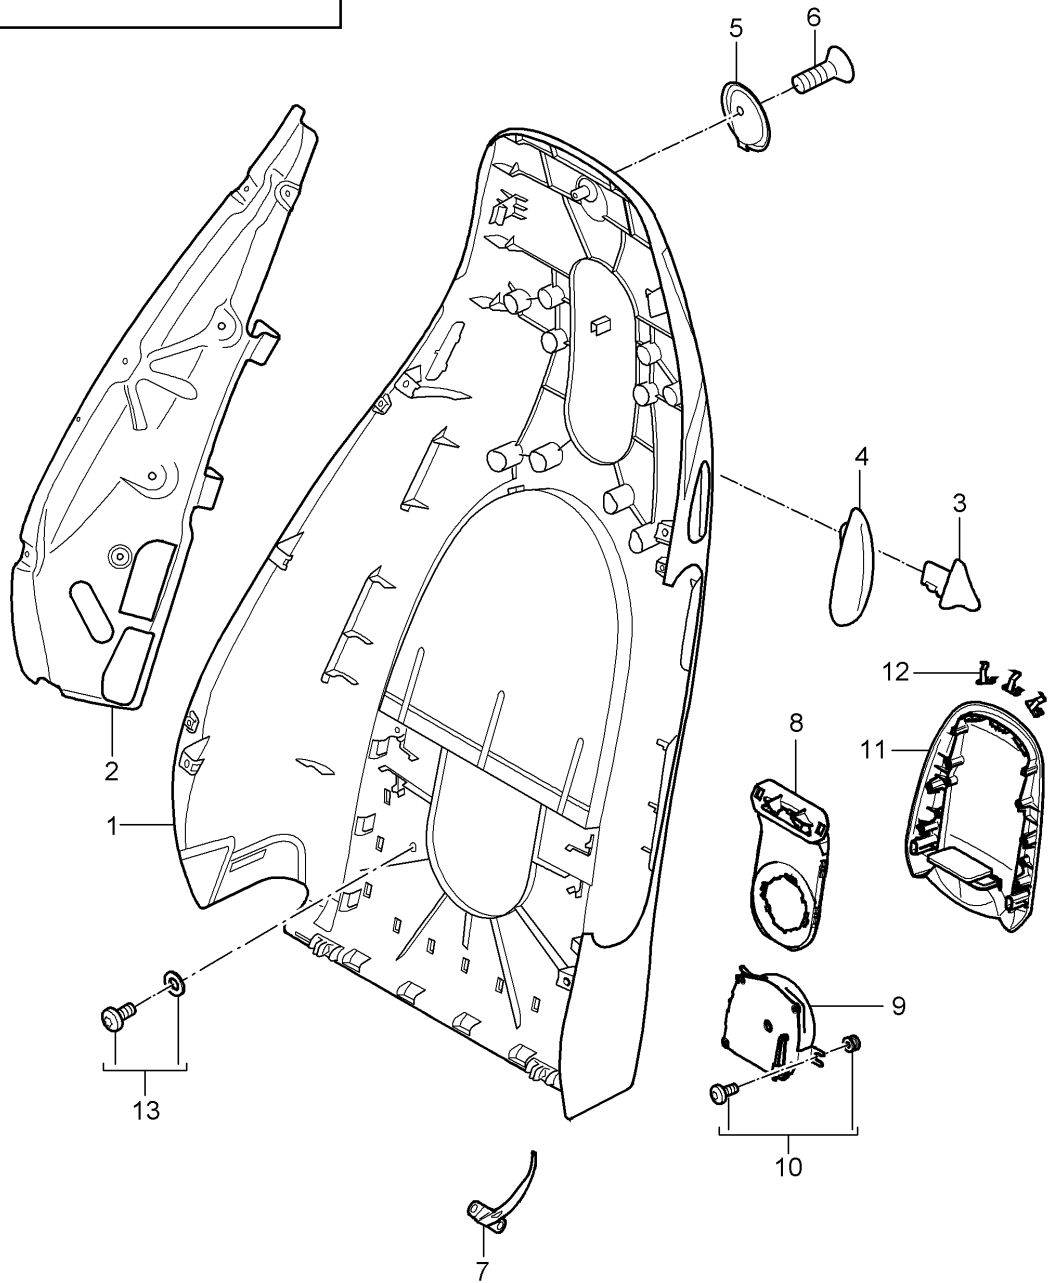

Model: 997-09

Model life 2009>>2012

Pos	Part Number	Description	Remark	Qty	Model
12	997 521 661 00	Bracket Electric motor Seat cushion		1	PR:541
13	000 043 207 38	1 set attachment parts Electric motor Seat cushion backrest		13	PR:541
14	997 521 731 00	Airbag backrest		1	PR:369,370, 541
14	997 521 731 00	Airbag backrest		1	PR:437,438, 541

Model: 997-09

Model life 2009>>2012