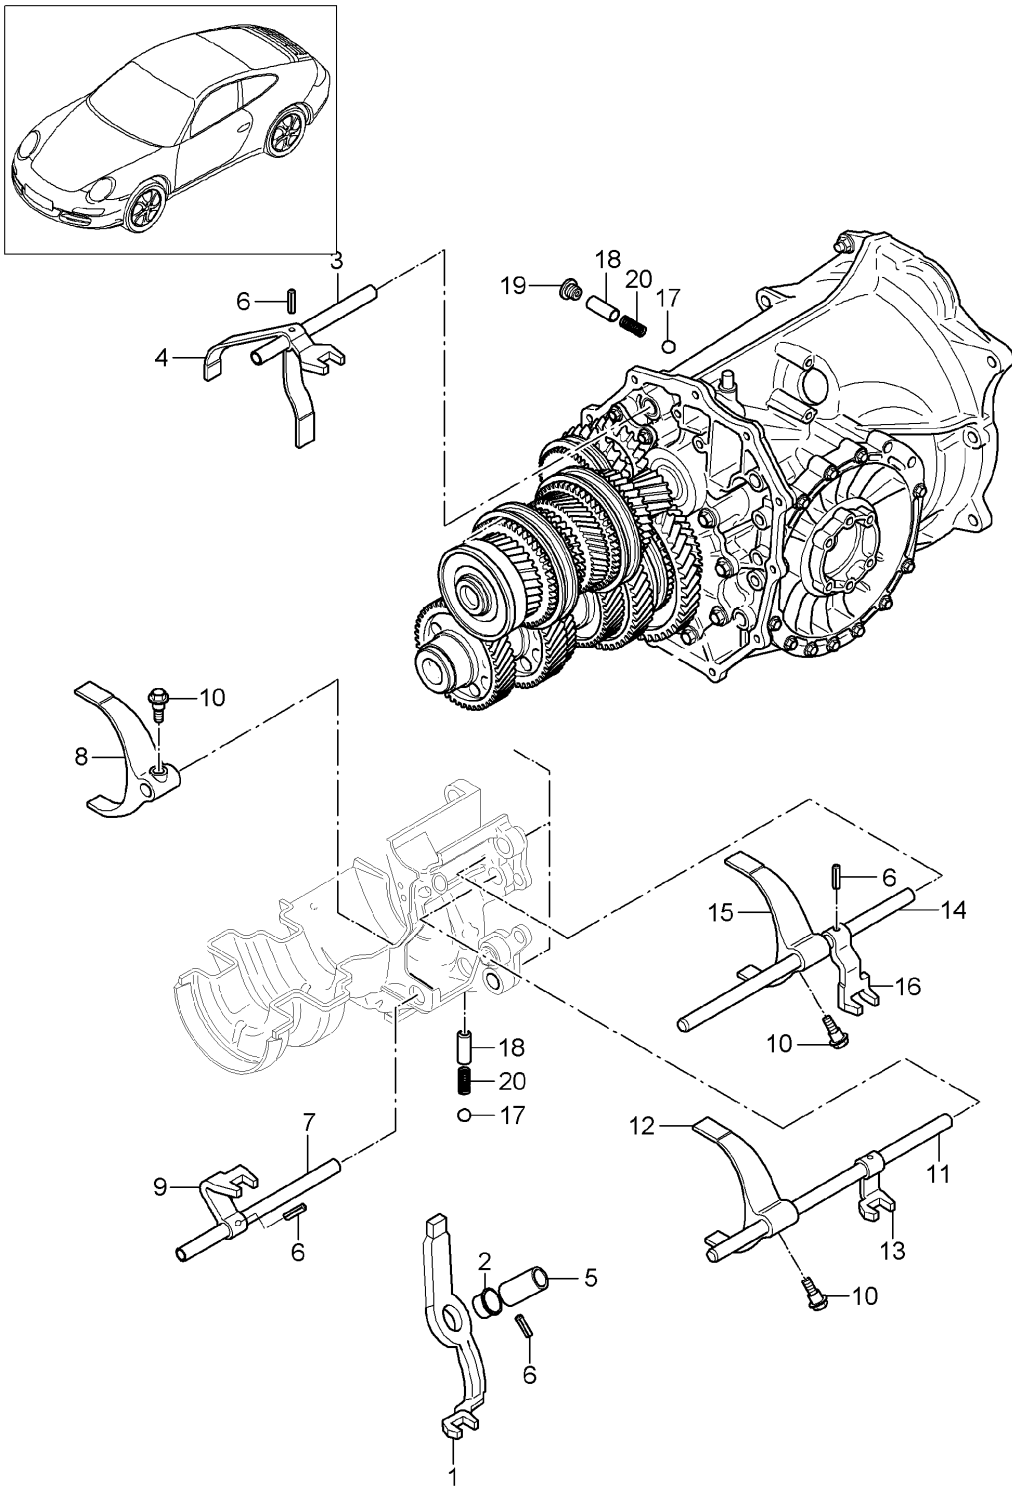

Model: 997-09

Model life 2009>>2012

Pos	Part Number	Description	Remark	Qty	Model
1		gears and shafts guiding plate Retaining plate see illustration:	303-003		G9705, G9735
2	997 302 810 00	Screw		8	
3	997 302 163 00	1 set shims Retaining plate		1	
4	997 307 020 00	Capsule gear set		1	
5	997 307 250 00	plate		1	
7	997 307 806 01	Hexagon bolt		2	
8	997 302 236 00	Retaining plate		1	
9	997 302 237 00	Screw		2	
10	997 307 010 00	Oil guide plate Input shaft		1	
11	997 307 801 00	Hexagon bolt guiding plate		3	
12	997 307 101 00	Oil guide plate Output shaft		1	
13	997 307 102 00	Oil guide plate		1	
14	997 307 804 05	Hexagon bolt		2	
15	997 307 805 00	Hexagon bolt		2	
16	997 307 802 00	dowel sleeve		2	
17	997 301 803 00	Hexagon bolt		2	
18	997 307 030 00	Magnet		1	

Model: 997-09

Model life 2009>>2012