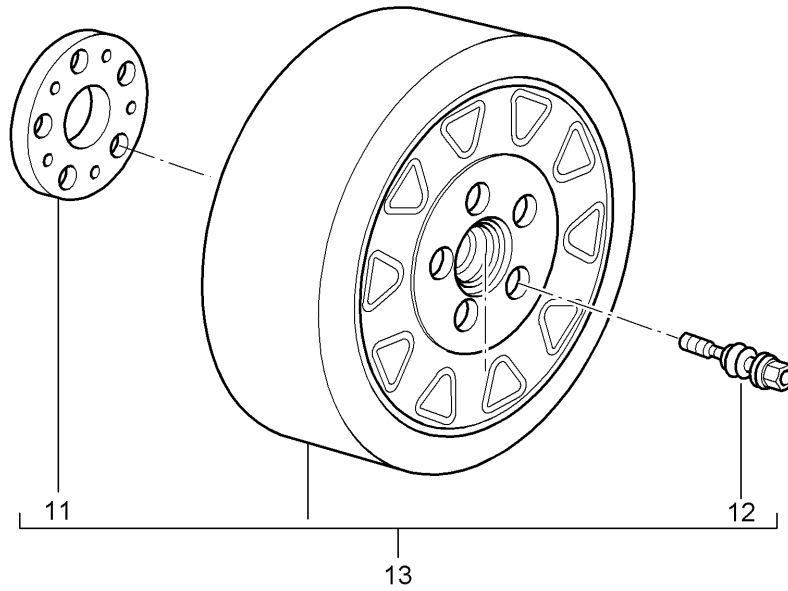

Model: 997-09

Model life 2009>>2012