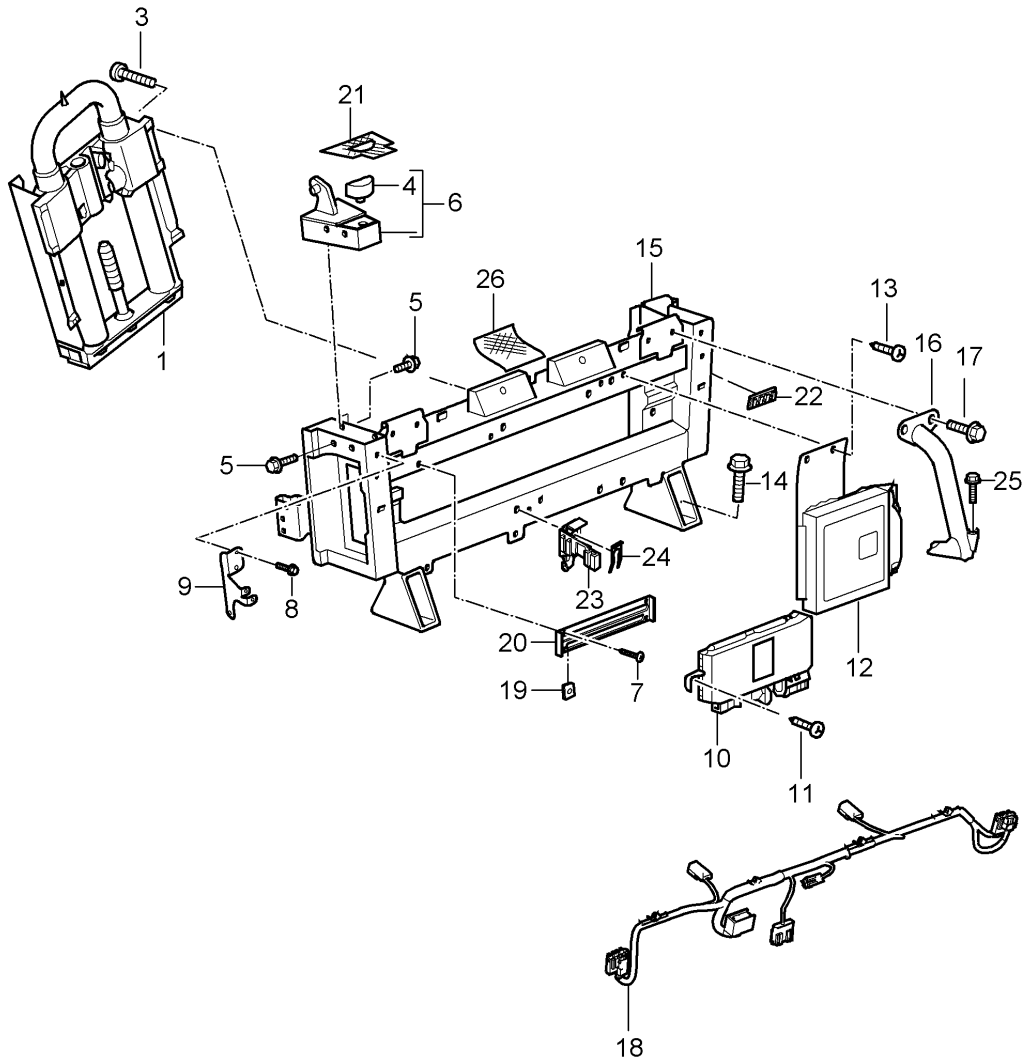

Model: 997-09

Model life 2009>>2012

Pos	Part Number	Description	Remark	Qty	Model
		Driving mechanism convertible top stowage box D - MJ 2011>>			Speedster PR:503
2	996 561 933 01	Engine		1	
3	999 919 249 01	convertible top stowage box fillister hd. bolt M6x30		4	
4	997 567 021 00	Engine		1	
5	999 166 054 01	Driving mechanism Sl-lock		2	
7	999 507 683 40	Cable holder		X	
8	996 561 065 01	Locking mechanism		1	
9	996 561 265 03	Trim		1	
10	999 591 941 40	Spreader rivet		X	
14	996 561 671 00	Screw		1	
15	996 561 673 01	Emergency operation repair set		1	
16	997 567 229 00	slide rod	left a. right	2	
18	900 377 010 01	Hexagon nut M 6		2	
19	999 073 228 09	panel screw St 4,8		3	
21	996 561 863 01	Threaded pin		2	
23	996 561 207 01	Retainer for pump		1	
24	996 561 165 01	Driving mechanism convertible top stowage box Micro switch		1	
26	999 513 077 40	Cable ties		2	
27	997 561 773 00	Clip Line		2	
28	997 561 775 00	holder for bowden cable		2	
29	900 380 015 01	Hexagon nut M6		2	

Model: 997-09

Model life 2009>>2012