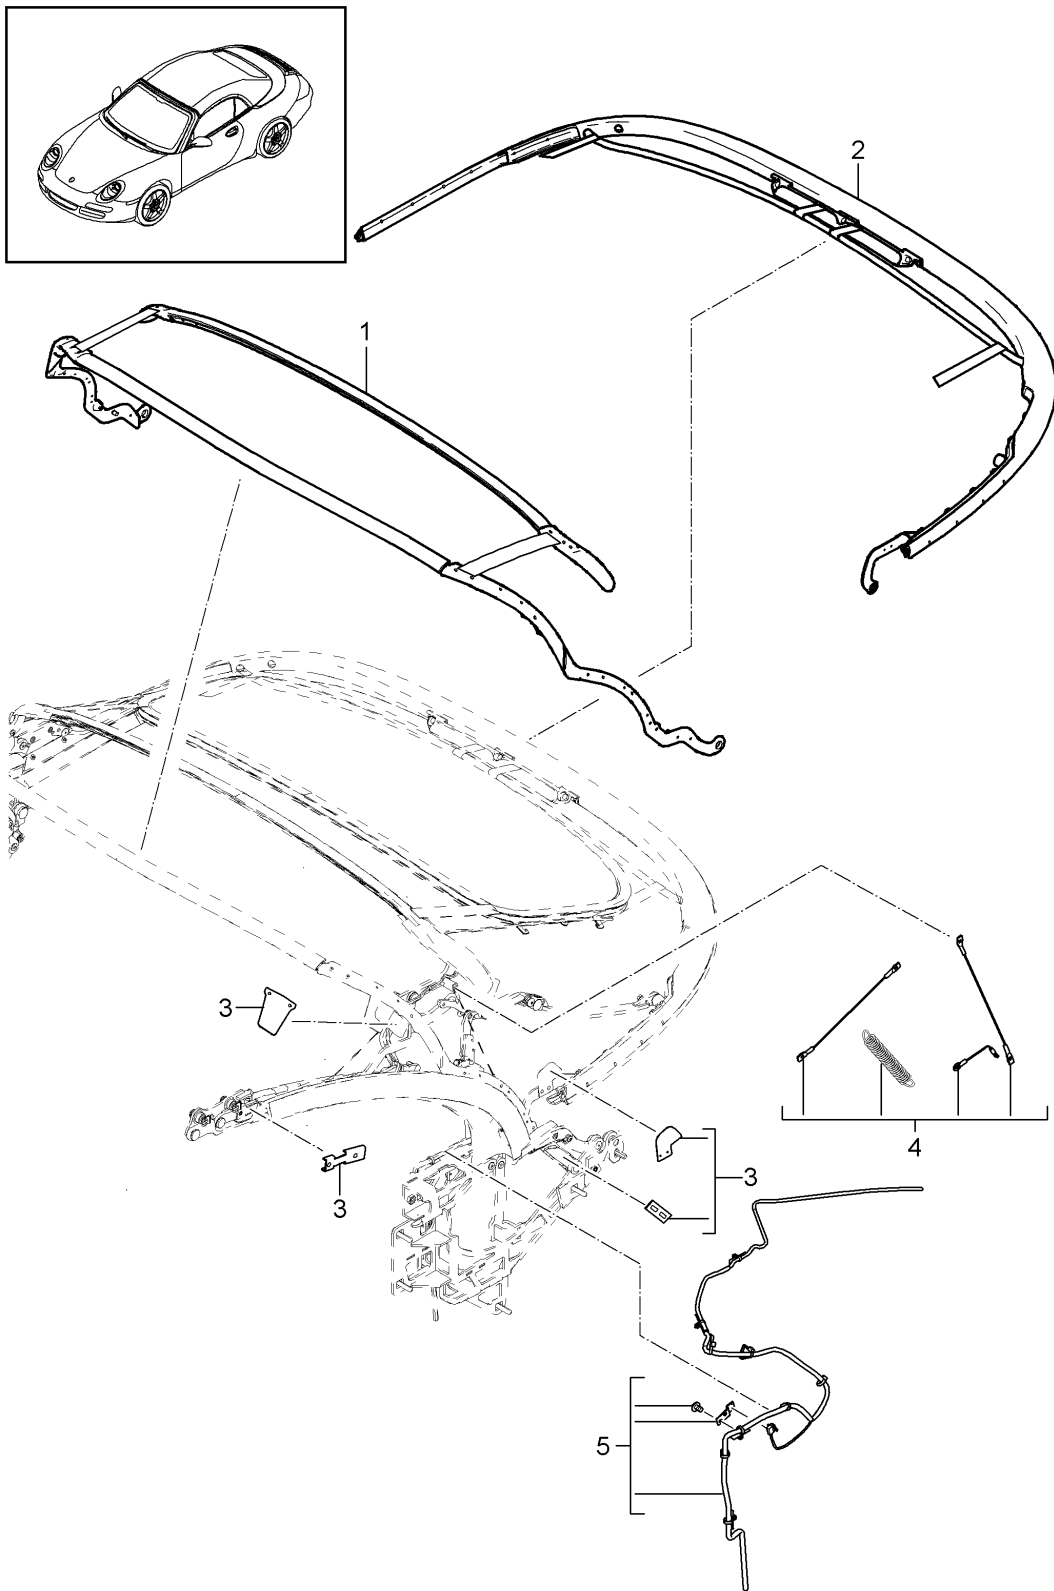

Model: 997-09

Model life 2009>>2012

Pos	Part Number	Description	Remark	Qty	Model
		top frame Individual parts D - MJ 2011>>			Speedster PR:503
1	997 567 917 00	top frame	left	1	
(1)	997 567 918 00	top frame	right	1	
2	999 075 065 09	Hexagon bolt M8x35		8	
3	999 084 630 01	Hexagon nut M8		2	
4	997 567 930 00	repair set handle Locking mechanism and Sticker Locking mechanism	left right	1	
-		see illustration:	001-005	1	
5	997 567 921 00	repair set Locking mechanism with: handle Damper	left	1	
(5)	997 567 922 00	repair set Locking mechanism with: handle Damper	right	1	
6	997 567 923 00	Assembly kit Damper		1	
7	997 567 935 00	Gas filled strut repair set Locking segment Locking mechanism lever with:		1	
8	997 567 933 00	Clutch Glide piece repair set Tensioning roller with: Glide piece idler pulley		1	

Model: 997-09

Model life 2009>>2012