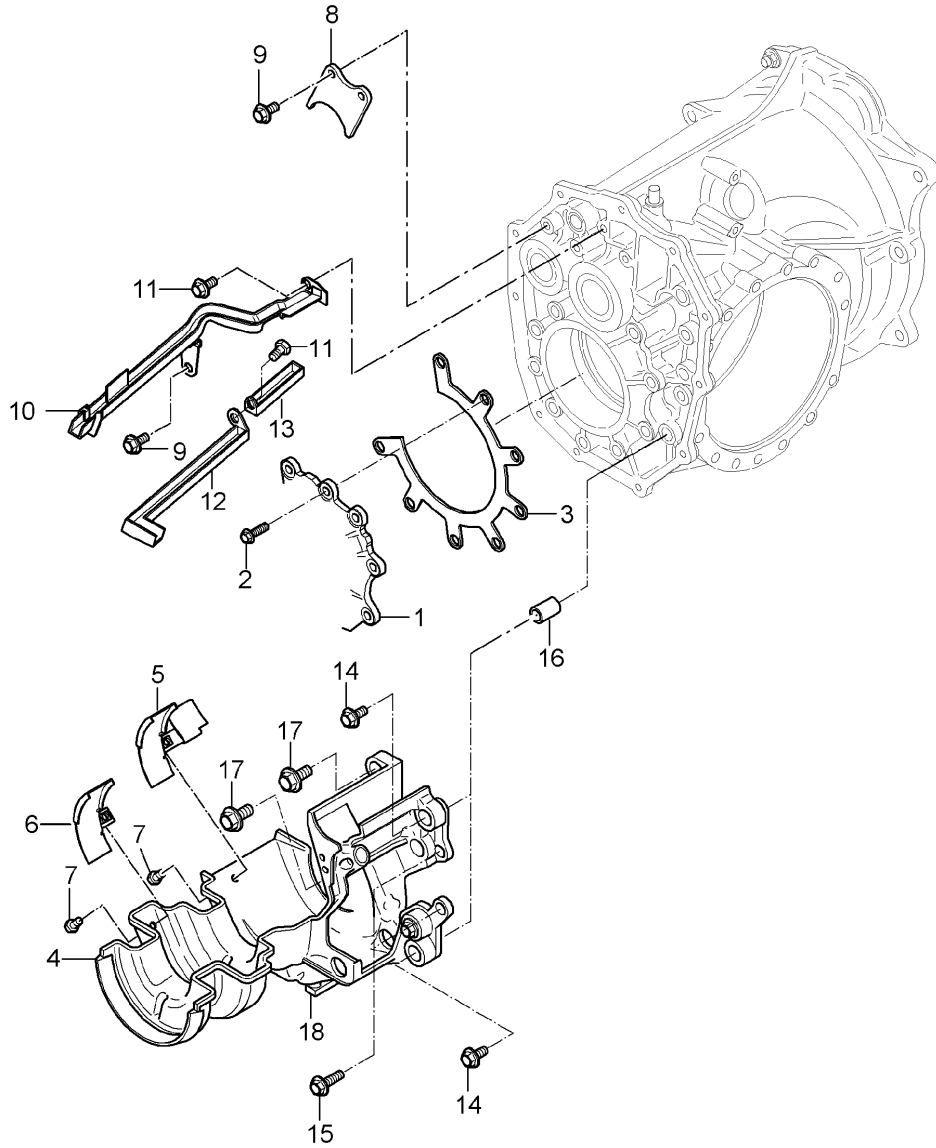

Model: 997-09

Model life 2009>>2012

Model: 997-09

Model life 2009>>2012

Pos	Part Number	Description	Remark	Qty	Model
1		gears and shafts guiding plate Retaining plate see illustration:	303-003		G9705, G9735
2	997 302 810 00	Screw		8	
3	997 302 163 00	1 set shims Retaining plate		1	
4	997 307 020 00	Capsule gear set		1	
5	997 307 250 00	plate		1	
7	997 307 806 01	Hexagon bolt		2	
8	997 302 236 00	Retaining plate		1	
9	997 302 237 00	Screw		2	
10	997 307 010 00	Oil guide plate Input shaft		1	
11	997 307 801 00	Hexagon bolt guiding plate		3	
12	997 307 101 00	Oil guide plate Output shaft		1	
13	997 307 102 00	Oil guide plate		1	
14	997 307 804 05	Hexagon bolt		2	
15	997 307 805 00	Hexagon bolt		2	
16	997 307 802 00	dowel sleeve		2	
17	997 301 803 00	Hexagon bolt		2	
18	997 307 030 00	Magnet		1	