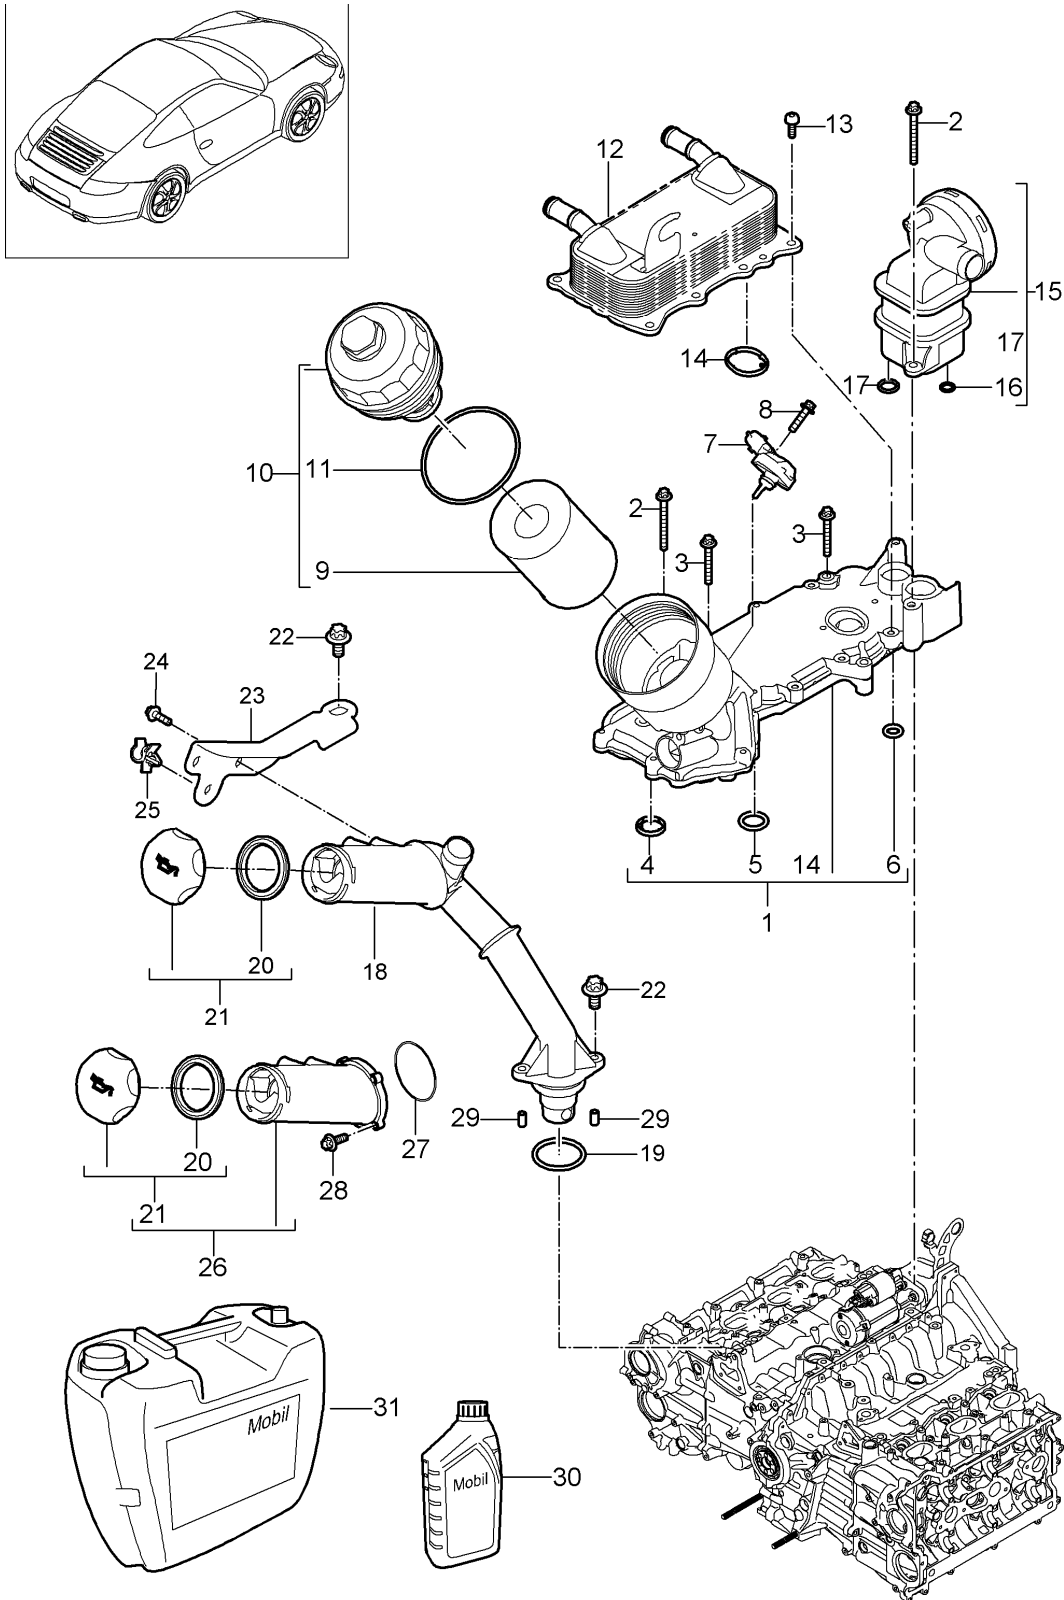

Model: 997-09

Model life 2009>>2012

Model: 997-09 Model life 2009>>2012

Pos	Part Number	Description	Remark	Qty	Model
1	9A1 107 045 01	Engine lubrication Oil-conducting housing No longer use the part here		1	
(1)	9A1 107 045 02	Oil-conducting housing No longer use the part here		1	
1	9A1 107 010 03	Oil-conducting housing Discontinued part		1	
1	9A1 107 010 05	Oil-conducting housing		1	
2	900 385 276 01	Torx screw M 6 X 60		X	
3	900 385 125 01	Torx screw M 6 X 45		5	
4	9A1 107 465 01	seal ring Oil-conducting housing Crankcase housing		2	
5	999 707 594 40	O-ring 11,0 X 4,0		1	
6	999 707 595 40	O-ring 20,0 X 4,0		1	
7	997 606 203 01	Oil pressure sender 5 BAR D >> - MJ 2009 Discontinued part		1	
7	997 606 203 02	Oil pressure sender 5 BAR See technical information TI 24/09 D >> - MJ 2009		1	
(7)	948 606 213 00	Oil pressure sender 10 BAR See technical information TI 24/09 D - MJ 2010>>		1	
8	900 385 019 01	Torx screw M 6 X 25		2	
9	948 107 222 00	Oil filter insert	also use: 948 107 322 00	1	
10	948 107 022 00	oil filter (complete)		1	
11	948 107 322 00	seal ring 91,0 X 4,0		1	
12	9A1 107 450 00	heat exchanger		1	
13	999 073 416 01	Bolt with washer M 6 X 20		6	
14	948 107 175 00	Seal		2	
15	9A1 107 040 00	oil separator		1	
16	999 707 634 40	O-ring 18,5 X 4,0		1	
17	999 707 635 40	O-ring 21,0 X 4,0		1	
18	9A1 107 115 02	Filler tube engine oil		1	
(18)	9A1 107 115 40	Filler tube engine oil without:		1	A101+ PR:X51
19	999 707 348 40	fuel filler neck O-ring 42,0 X 4,0		1	
20	9A1 107 336 00	Seal End cap		1	
21	9A1 107 035 00	End cap No longer use the part here		1	
21	9A1 107 035 01	End cap		1