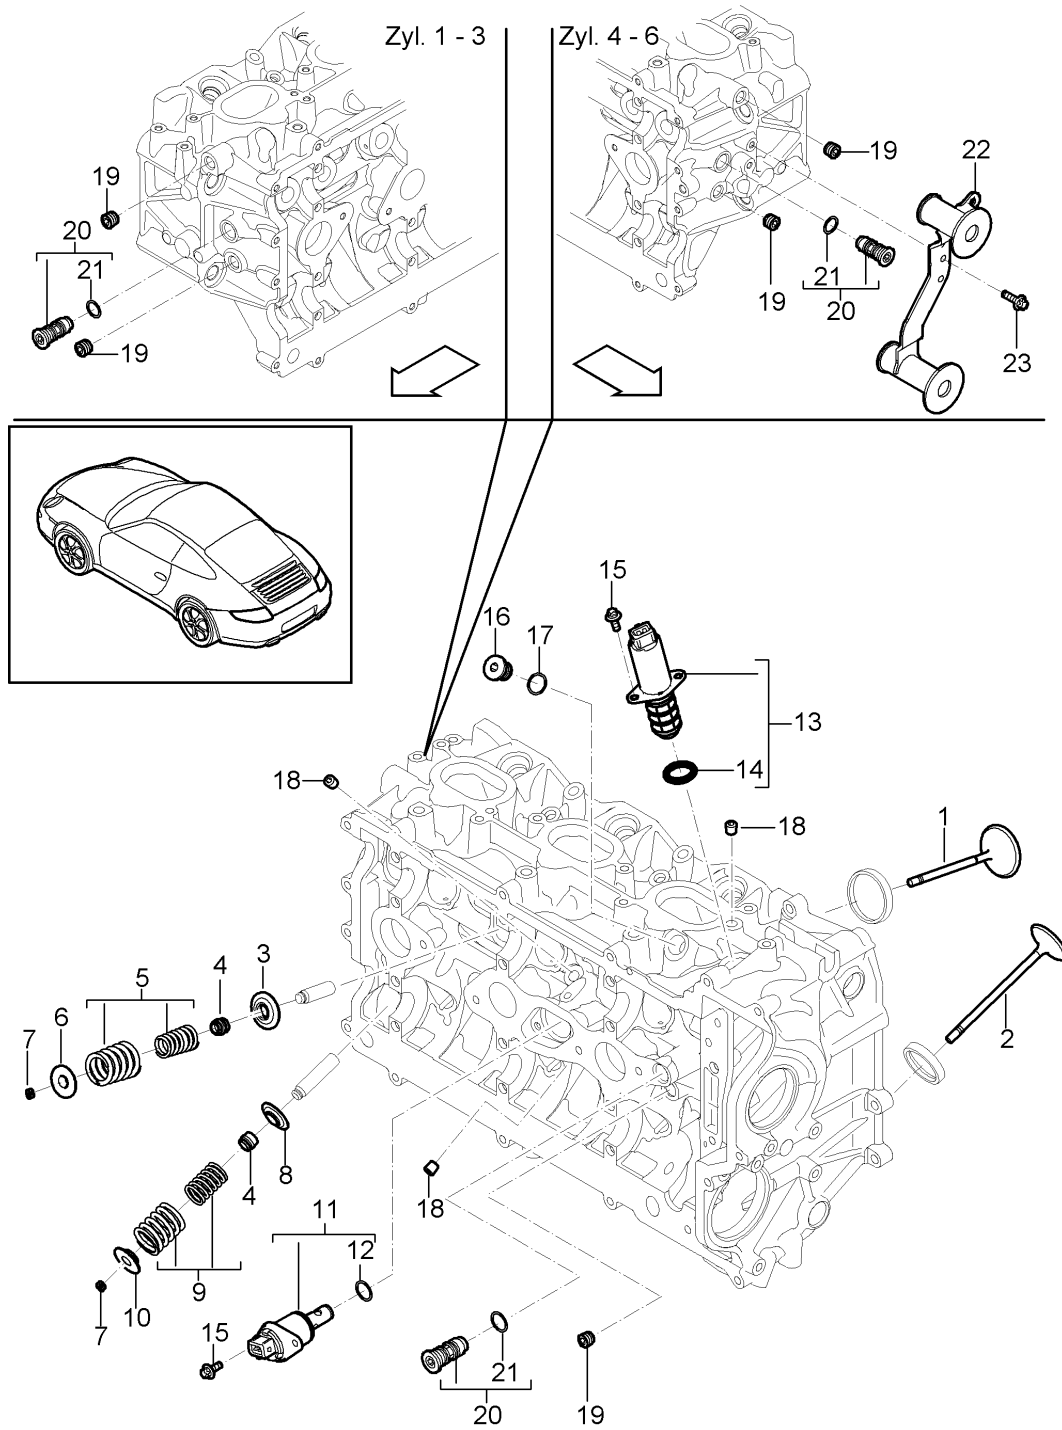

Model: 997-09

Model life 2009>>2012

Model: 997-09

Model life 2009>>2012

Pos	Part Number	Description	Remark	Qty	Model
		Cylinder head Accessories Valves			A101,A102
1	9A1 105 310 02	Inlet valve		12	A101
(1)	9A1 105 312 02	Inlet valve		12	A102
2	9A1 105 320 02	exhaust valve		12	A101
(2)	9A1 105 322 02	exhaust valve		12	A102
3	9A1 105 151 00	spring disc Intake	lower	12	
4	996 105 115 52	Valve stem seal		24	
5	9A1 105 110 01	1 set of valve springs Intake		12	
6	9A1 105 150 00	spring disc Intake	upper	12	
7	996 105 123 52	cotter, split		48	
8	948 105 153 51	spring disc Exhaust	lower	12	
9	9A1 105 115 01	1 set of valve springs Set		12	
10	948 105 152 51	Exhaust spring disc	upper	12	
11	9A1 105 308 02	throttle control element VVS		1	
11	9A1 105 308 02	throttle control element VVS		1	
12	900 331 057 40	O-ring 11,2 X 2,65		2	
13	9A1 105 304 01	throttle control element NVS		2	
13	9A1 105 304 02	Discontinued part throttle control element NVS		2	
13	9A1 105 304 03	Discontinued part throttle control element NVS		2	
13	9A1 105 304 04	Discontinued part throttle control element NVS		2	
14	999 707 446 40	O-ring 18 X 2,5		2	
15	900 385 112 01	Torx screw M 5 X 12		8	
15	999 073 650 01	No longer use the part here Torx screw	M5X12	1	
16	900 219 002 03	sealing plug		1	
17	900 123 104 30	seal ring 14 X 18		2	
18	999 063 035 02	sealing plug M 8 X 1,0		3	
(18)	999 063 035 02	Cyl. 1 - 3 sealing plug M 8 X 1,0		4	
19	900 063 014 01	Cyl. 4 - 6 sealing plug M 12 X 1,5		4	
20	9A1 104 250 00	choke		4	
21	999 707 577 40	O-ring 10 x 2,5N		4	
22	9A1 104 370 01	Distance piece Cyl. 4 - 6		1	PR:339
23	900 385 019 01	Discontinued part Torx screw		2	PR:339,-011