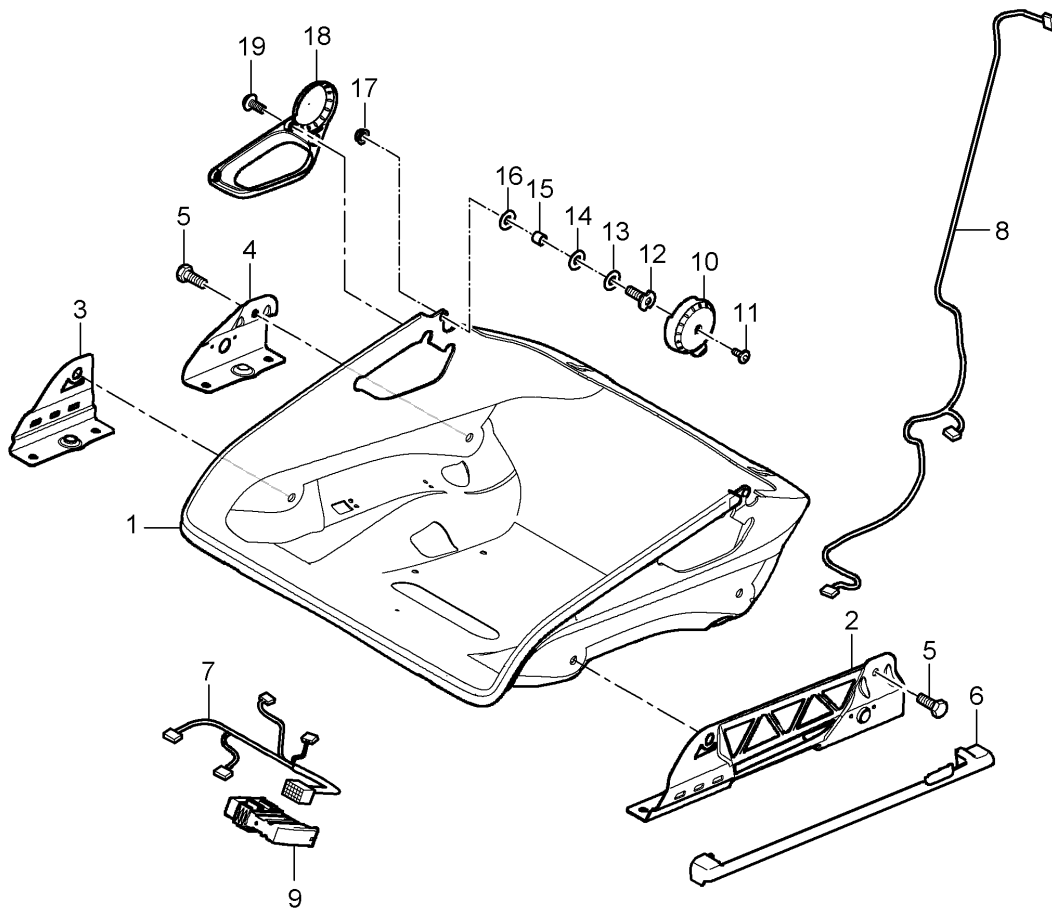

Model: 997-09

Model life 2009>>2012

Pos	Part Number	Description	Remark	Qty	Model
		D - MJ 2010>>			

Model: 997-09

Model life 2009>>2012

Model: 997-09 Model life 2009>>2012

Pos	Part Number	Description	Remark	Qty	Model
1	997 521 281 00	bucket seat Collapsible Seat frame Accessories D - MJ 2009>> Cup Seat frame		2	PR:388,389
2	997 521 433 00	without: seat occupied recognition Adapter Seat frame	outer left	1	PR:388
(2)	997 521 434 00	Discontinued part Adapter Seat frame	outer right	1	PR:389
(2)	997 521 434 00	Discontinued part Adapter Seat frame	outer right	1	PR:389
3	997 521 436 00	Discontinued part Adapter Seat frame	front, inner right	1	PR:388
(3)	997 521 435 00	Discontinued part Adapter Seat frame	front, inner left	1	PR:389
4	997 521 438 00	without: seat occupied recognition Discontinued part Adapter Seat frame	rear, inner right	1	PR:388
(4)	997 521 437 00	Discontinued part Adapter Seat frame	rear, inner left	1	PR:389
5	999 217 168 01	without: seat occupied recognition Discontinued part Hexagon bolt M 8 X 16 Mount Seat rail		4	
6	997 521 427 03	bucket seat Cover Sensor	left	1	PR:389,560
(6)	997 521 427 03 01C	seat occupied recognition Satin black			
	997 521 426 03	Cover Sensor	right	1	PR:389,560
	997 521 426 03 01C	seat occupied recognition Satin black			
7	997 612 688 10	Wire set seat occupied recognition		1	PR:389,560
8	997 612 785 10	Wire set Side airbag unit		1	PR:388,389
10	997 521 563 00	Trim Hinge	left inner	1	
(10)	997 521 563 00 01C	Satin black			
	997 521 564 00	Trim Hinge	right inner	1	
	997 521 564 00 01C	Satin black			
11	999 073 456 01	flat round head bolt M4 X 12 Mount	inner	2	
12	997 521 690 00	Trim bearing pin Backrest shell	lower	2	