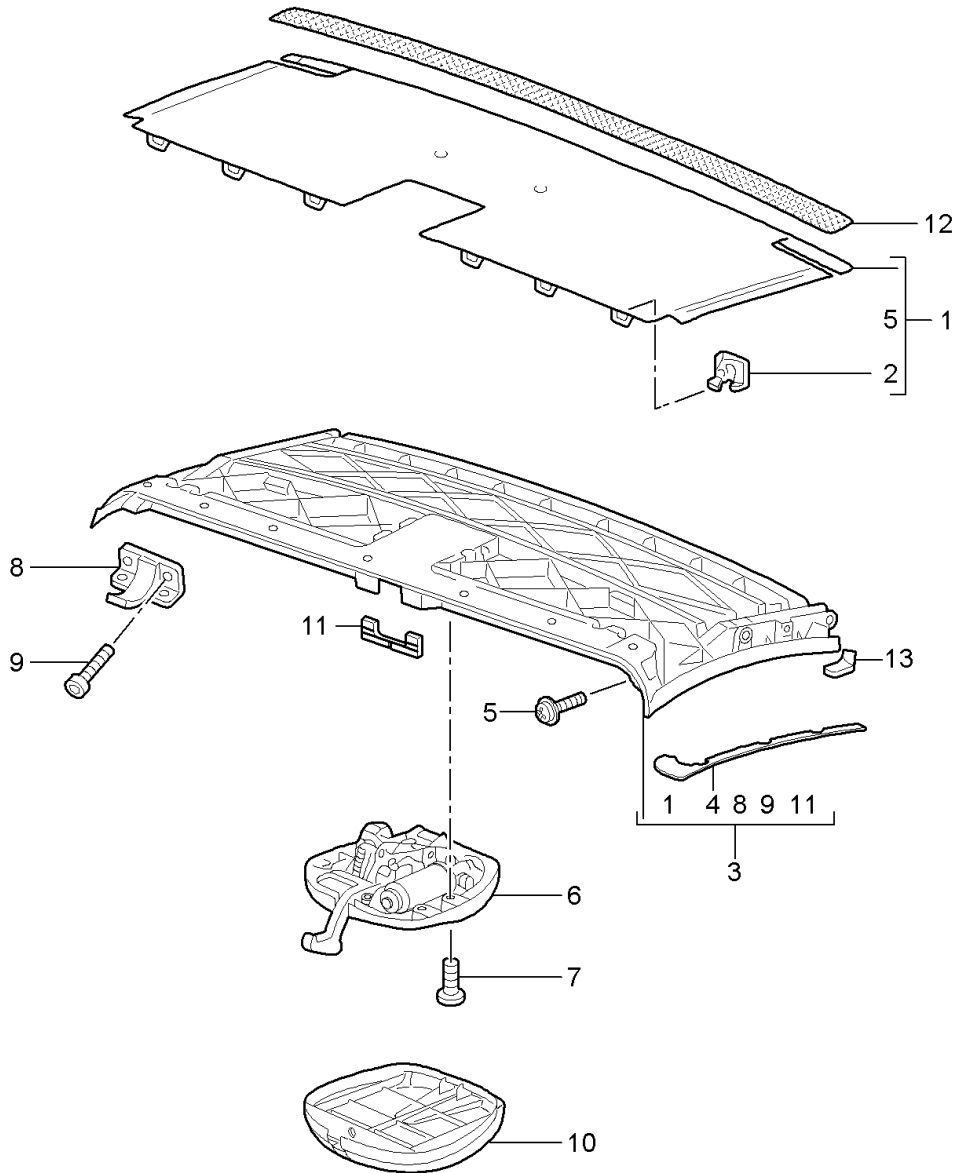

Model: 997-09

Model life 2009>>2012