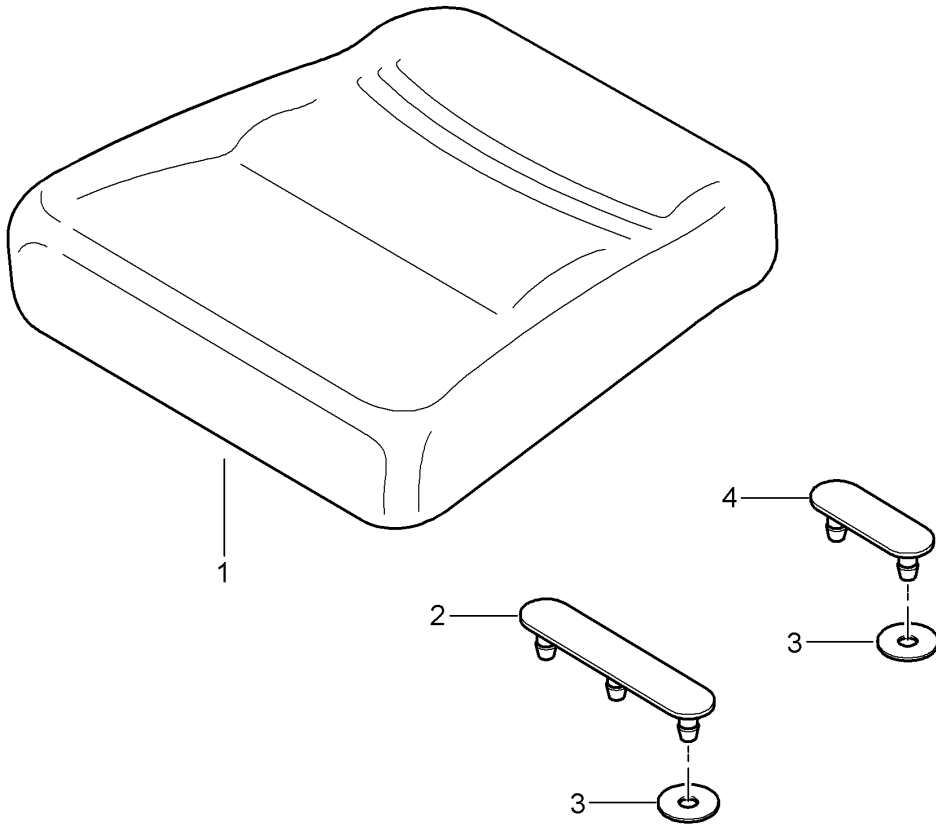

Model: 997-09

Model life 2009>>2012