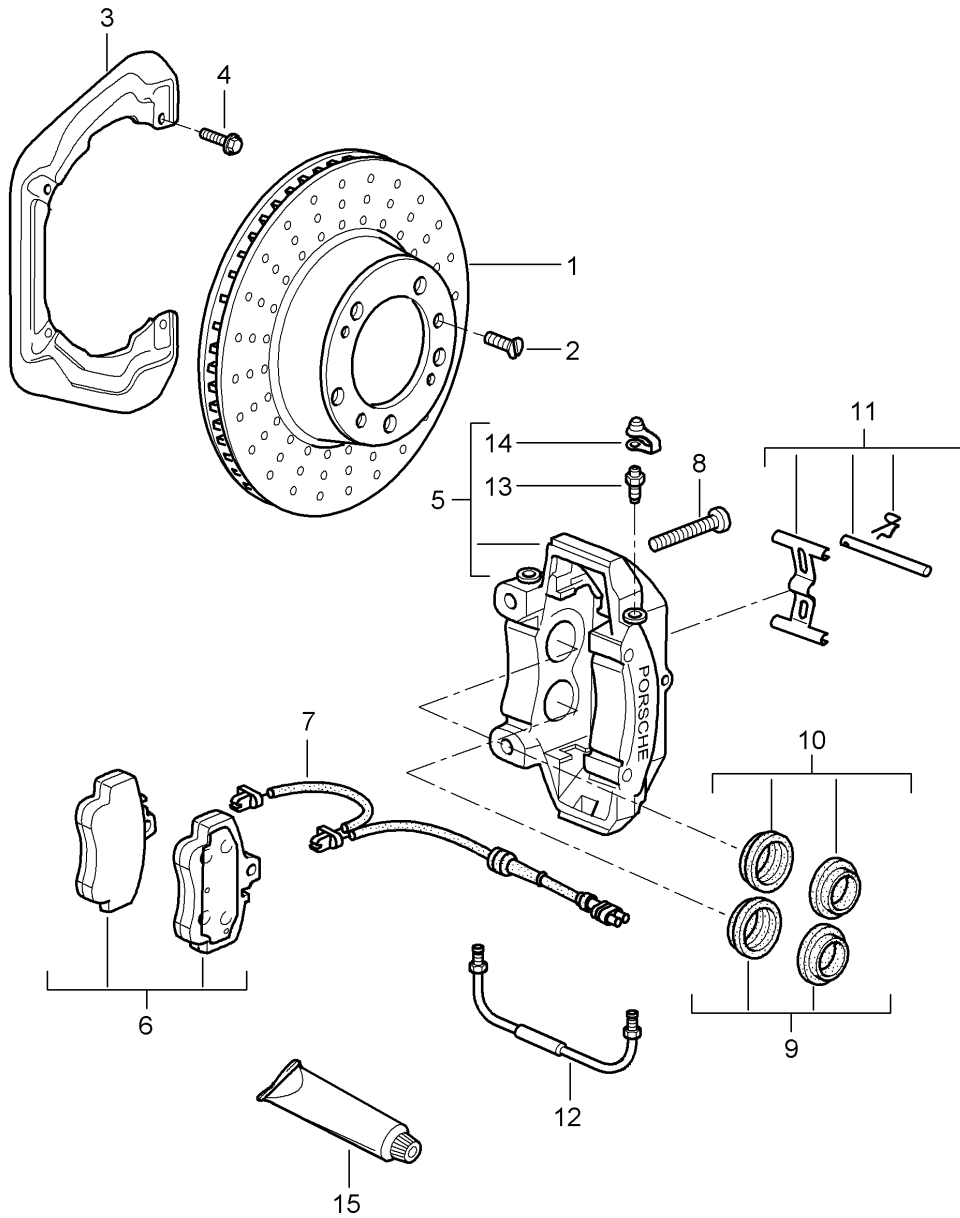

Model: 997-09 Model life 2009>>2012

Pos	Part Number	Description	Remark	Qty	Model
8	999 067 050 09	for Warning contact Socket head bolt M 12 X 1,5 X 77		4	
(8)	999 067 053 09	Socket head bolt m 12 x 1,5 x 85		4	PR:450
10	996 351 961 11	Connecting line	left	1	
(10)	996 351 962 11	Connecting line	right	1	
(10)	996 351 961 30	Connecting line		2	PR:450
11	930 351 927 00	dust cap Discontinued part		2	
11	930 351 927 01	dust cap		2	
12	930 351 919 00	Breather valve		2	
13	928 351 917 00	repair set Protection caps 44 mm		X	
14	951 351 917 00	repair set Protection caps 36 mm		X	
-	996 351 915 01	repair set Protection caps 38 MM		X	PR:450
-	996 351 915 00	repair set Protection caps 32 MM		X	PR:450
-	951 352 917 00	repair set Protection caps 28 MM		X	PR:450
-	996 351 915 01	repair set Protection caps 38 MM		X	PR:450
15	996 351 959 11	Repair set for front axle Fasteners Pin Cup expander spring Securing bars		1	
(15)	996 351 959 30	repair set Fasteners Pin Screw Cup expander spring		1	PR:450
16	000 043 117 00	brake cylinder paste 50 G		X	
16	000 043 020 00	Assembly paste 100 G		X	
17	997 341 901 00	Assembly kit comprising: Driving pin Sleeve Fastening screw See technical manual 46 50 19		2 5 5 5	PR:422

Model: 997-09

Model life 2009>>2012