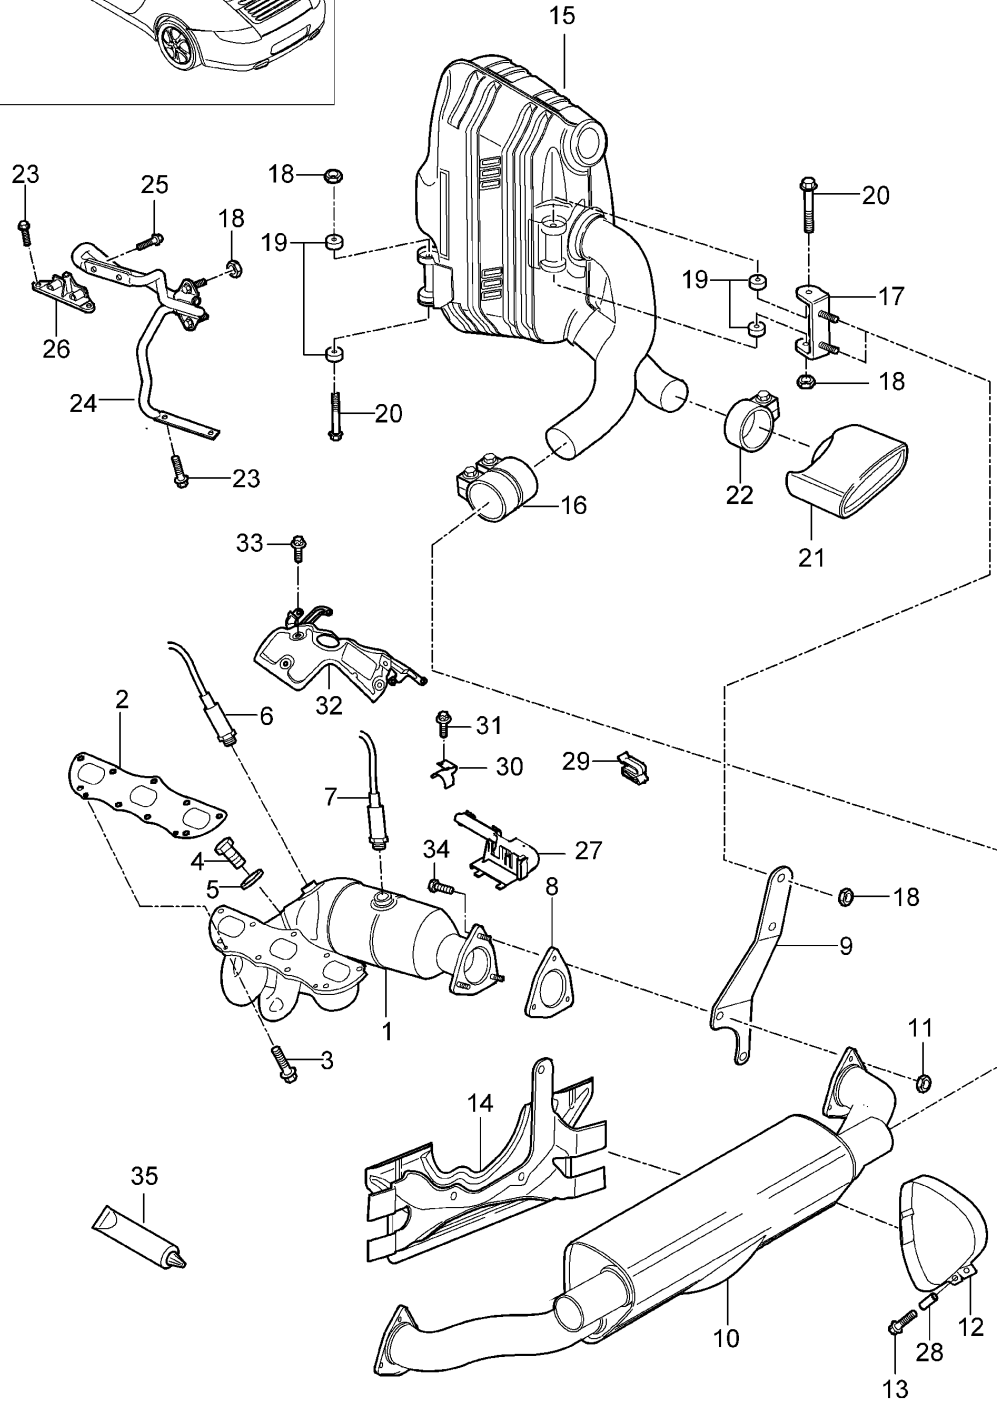

Model: 997-09

Model life 2009>>2012

Model: 997-09 Model life 2009>>2012

Pos	Part Number	Description	Remark	Qty	Model
		exhaust system Technical information Group 2 Nr.28/09			A101,A102
(1)	997 113 109 32	Exhaust manifold with catalytic converter Cyl. 1 - 3		1	
(1)	997 113 110 32	Exhaust manifold with catalytic converter Cyl. 4 - 6		1	
2	997 111 107 30	Seal Exhaust manifolds		2	
3	999 073 471 01	Torx screw M 8 X 21		18	
4	900 124 021 05	sealing plug M 8 X 1		2	
5	900 123 050 20	seal ring 8 X 11,5		2	
6	9A1 606 168 00	Lambda probe in front of Catalytic converter if not fitted		2	
		also use:	997 113 209 30 left 997 113 208 30 right	1 1	
6	9A1 606 168 01	Discontinued part Lambda probe in front of Catalytic converter if not fitted		2	
		also use:	997 113 209 30 left 997 113 208 30 right	1 1	
7	9A1 606 177 01	Lambda probe After Catalytic converter		2	
8	997 111 113 30	Seal		2	
(9)	997 111 129 31	Support	left	2	
9	997 111 130 31	Support	right	2	
10	997 111 180 32	Front silencer		1	PR:170,-176
(10)	997 111 180 32	Front silencer		1	PR:172,176, -X51
(10)	997 111 159 32	Front silencer		1	PR:170,176
(10)	997 111 160 32	Front silencer		1	PR:172,176, X51
(10)	997 111 160 32	Front silencer		1	PR:172,-176, -X51
11	900 910 003 03	Hexagon nut M 8		X	
12	997 113 119 31	tensioning strap Front silencer		2	
13	900 067 362 01	Socket head bolt M 8 X 50		2	
14	997 113 026 30	Bracket Front silencer		1	
		with:			
(14)	997 113 026 31	Heat protection Discontinued part Bracket Front silencer		1	
		with: