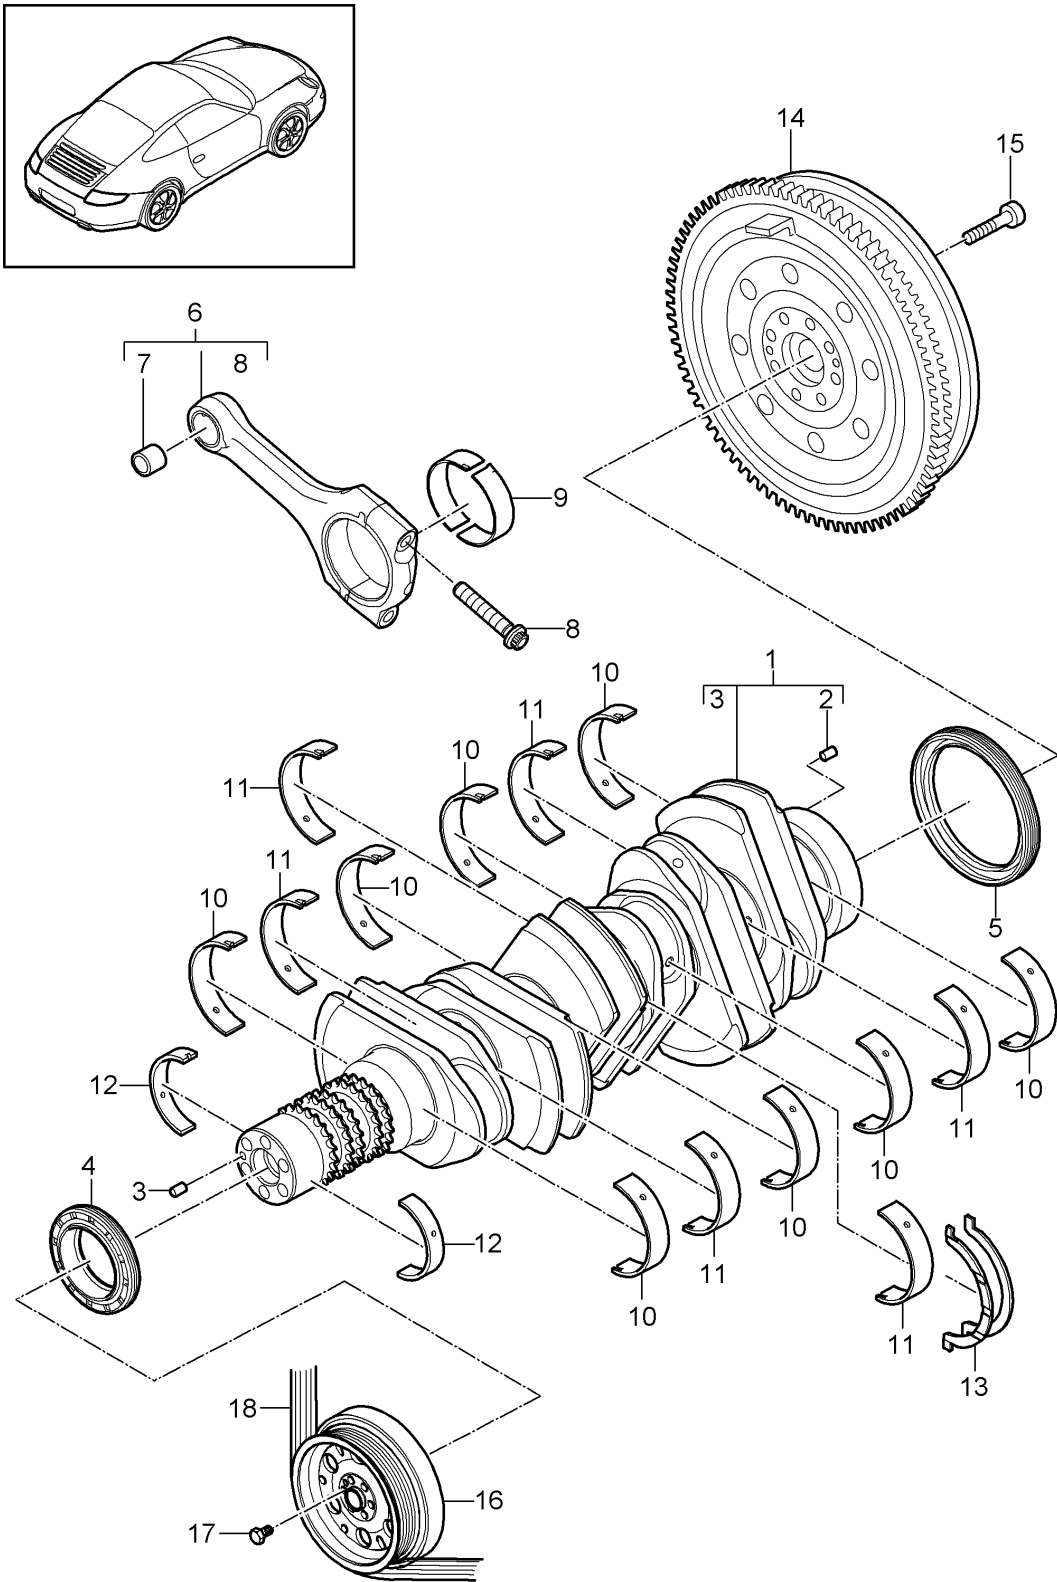

Model: 997-09

Model life 2009>>2012

Model: 997-09 Model life 2009>>2012

Pos	Part Number	Description	Remark	Qty	Model
1	9A1 102 077 04	Crankshaft Crankshaft No longer use the part here		1	A101,A102 A101
1	9A1 102 077 20	Crankshaft		1	A101
1	9A1 102 081 03	Crankshaft		1	A102
2	900 095 031 00	Spring pin 6,0 X 16		1	
3	900 302 016 00	Cylinder pin A 6,0 X 16		1	
4	9A1 101 222 02	Shaft oil seal 52,5 X 9		1	
5	997 101 212 01	Shaft oil seal 85 x 105 x 11		1	
6	9A1 103 914 02	Connecting rod Set comprising: Connecting rods		1	
7	9A1 103 122 02	bush - connecting rod D = 22		6 6	
8	9A1 103 115 02	bolt - connecting rod M 10 X 1,25 X 51		12	
9	9A1 103 053 00	connecting rod bearing shell Identification: >> >> red		12	
(9)	9A1 103 053 01	connecting rod bearing shell Identification: >> >> yellow		12	
(9)	9A1 103 053 02	connecting rod bearing shell Identification: >> >> blue		12	
10	9A1 101 064 00	crankshaft bearing Identification: >> >> red		8	
(10)	9A1 101 064 01	crankshaft bearing Identification: >> >> yellow		8	
(10)	9A1 101 064 02	crankshaft bearing Identification: >> >> blue		8	
11	9A1 101 063 00	crankshaft bearing with: Partial-groove Identification: >> >> red		6	
(11)	9A1 101 063 01	crankshaft bearing with: Partial-groove Identification: >> >> yellow		6	
(11)	9A1 101 063 02	crankshaft bearing with: Partial-groove Identification: >> >> blue		6	
12	9A1 101 052 00	crankshaft bearing Identification: >> >> red		2	
(12)	9A1 101 052 01	crankshaft bearing Identification: >> >> yellow		2	
(12)	9A1 101 052 02	crankshaft bearing Identification: >> >> blue		2