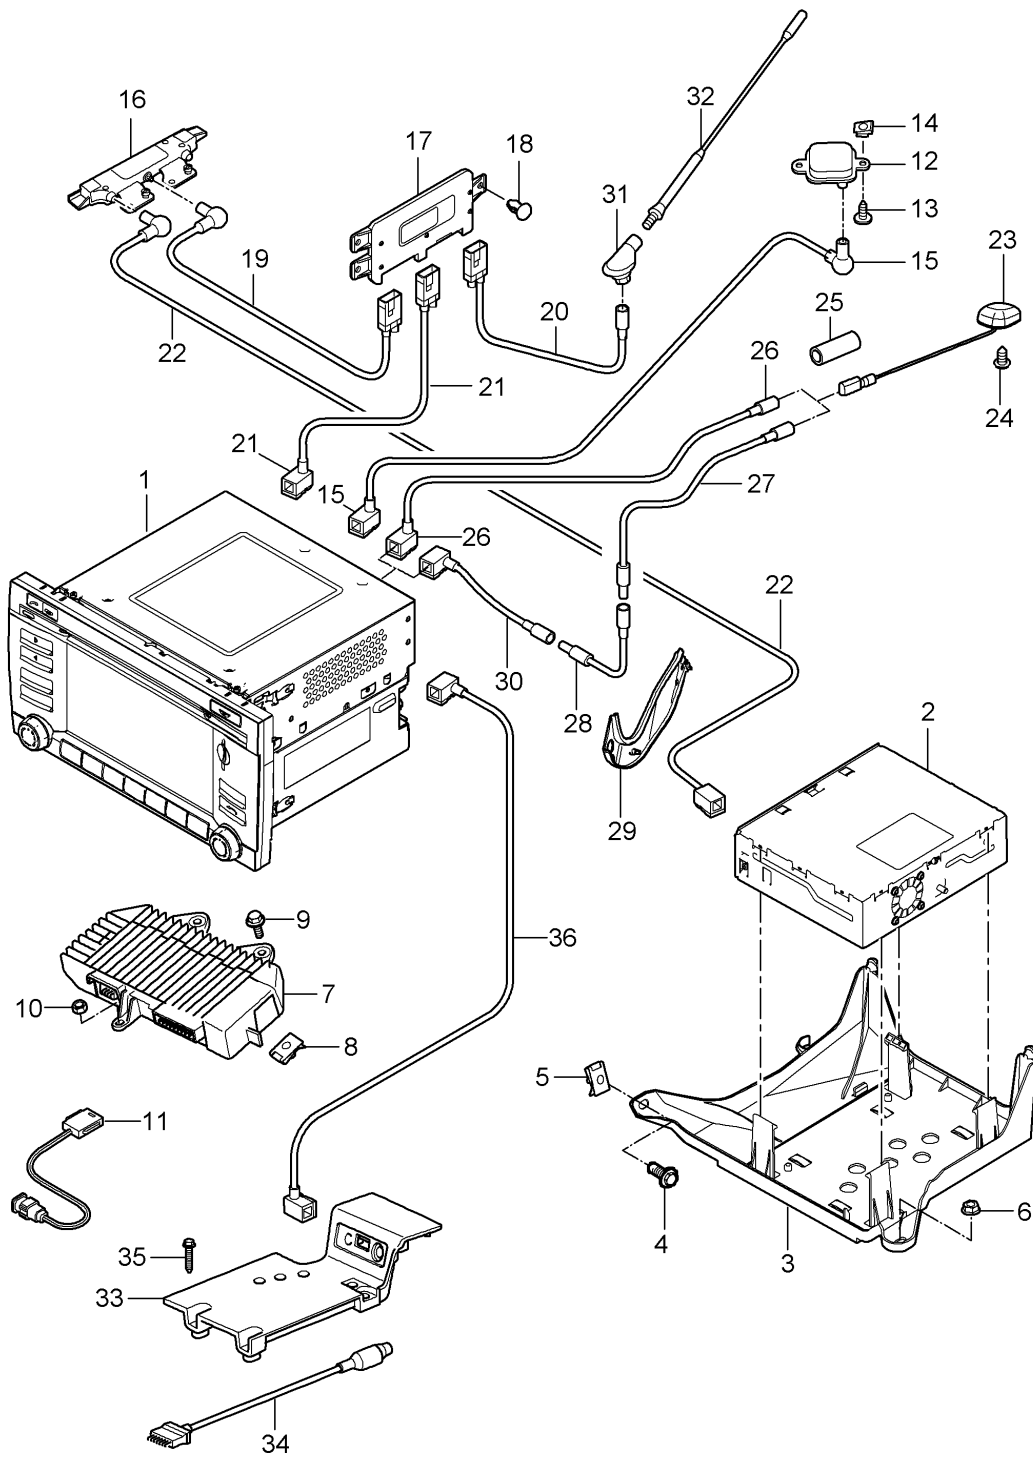

Model: 997-09

Model life 2009>>2012

Model: 997-09 Model life 2009>>2012

Pos	Part Number	Description	Remark	Qty	Model
-		Control panel Navigation system Receiving part TV Amplifiers Multimedia interface			
1	997 642 960 X 997 642 960 X FTC	Control panel Matt Black/Galvano Silver We take back: 997.642.960.00.FTC		1	PR:665,-672
1	997 642 962 X 997 642 962 X FTC	Control panel Matt Black/Galvano Silver We take back: 997.642.962.00.FTC		1	PR:665,693 -"CN."
1	997 642 970 X 997 642 970 X FTC	Control panel D >> - MJ 2010 Matt Black/Galvano Silver We take back: 997.642.970.00.FTC		1	PR:665,672
1	997 642 970 AX 997 642 970 AX FTC	Control panel D - MJ 2011>> Matt Black/Galvano Silver We take back: 997.642.970.01.FTC		1	PR:665,672
1	997 642 972 X 997 642 972 X FTC	Control panel D >> - MJ 2010 Matt Black/Galvano Silver We take back: 997.642.972.00.FTC		1	PR:665,672, 693
1	997 642 972 AX 997 642 972 AX FTC	Control panel D - MJ 2011>> Matt Black/Galvano Silver We take back: 997.642.972.01.FTC		1	PR:665,672, 693
1	997 642 974 X 997 642 974 X FTC	Control panel Matt Black/Galvano Silver We take back: 997.642.974.00.FTC		1	PR:665,673
1	997 642 975 X 997 642 975 X FTC	Control panel Matt Black/Galvano Silver We take back: 997.642.975.00.FTC		1	PR:665,673, 693 -"CN."
-		Control unit Telephone			
-	997 642 929 00	see illustration: Rot. knob for	911-010 left	1	PR:665
-	997 642 930 00	Control panel Rot. knob for	right	1	PR:665
-	997 642 125 00	Control panel Adapter -CAN-		1	PR:673
-	999 591 941 40	Spreader rivet for Mount Adapter -CAN-		1	PR:673