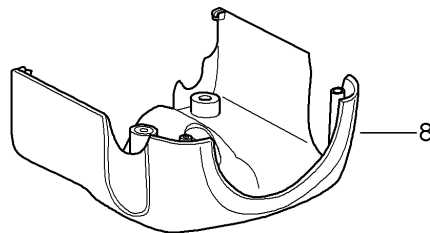

Model: 997-09

Model life 2009>>2012