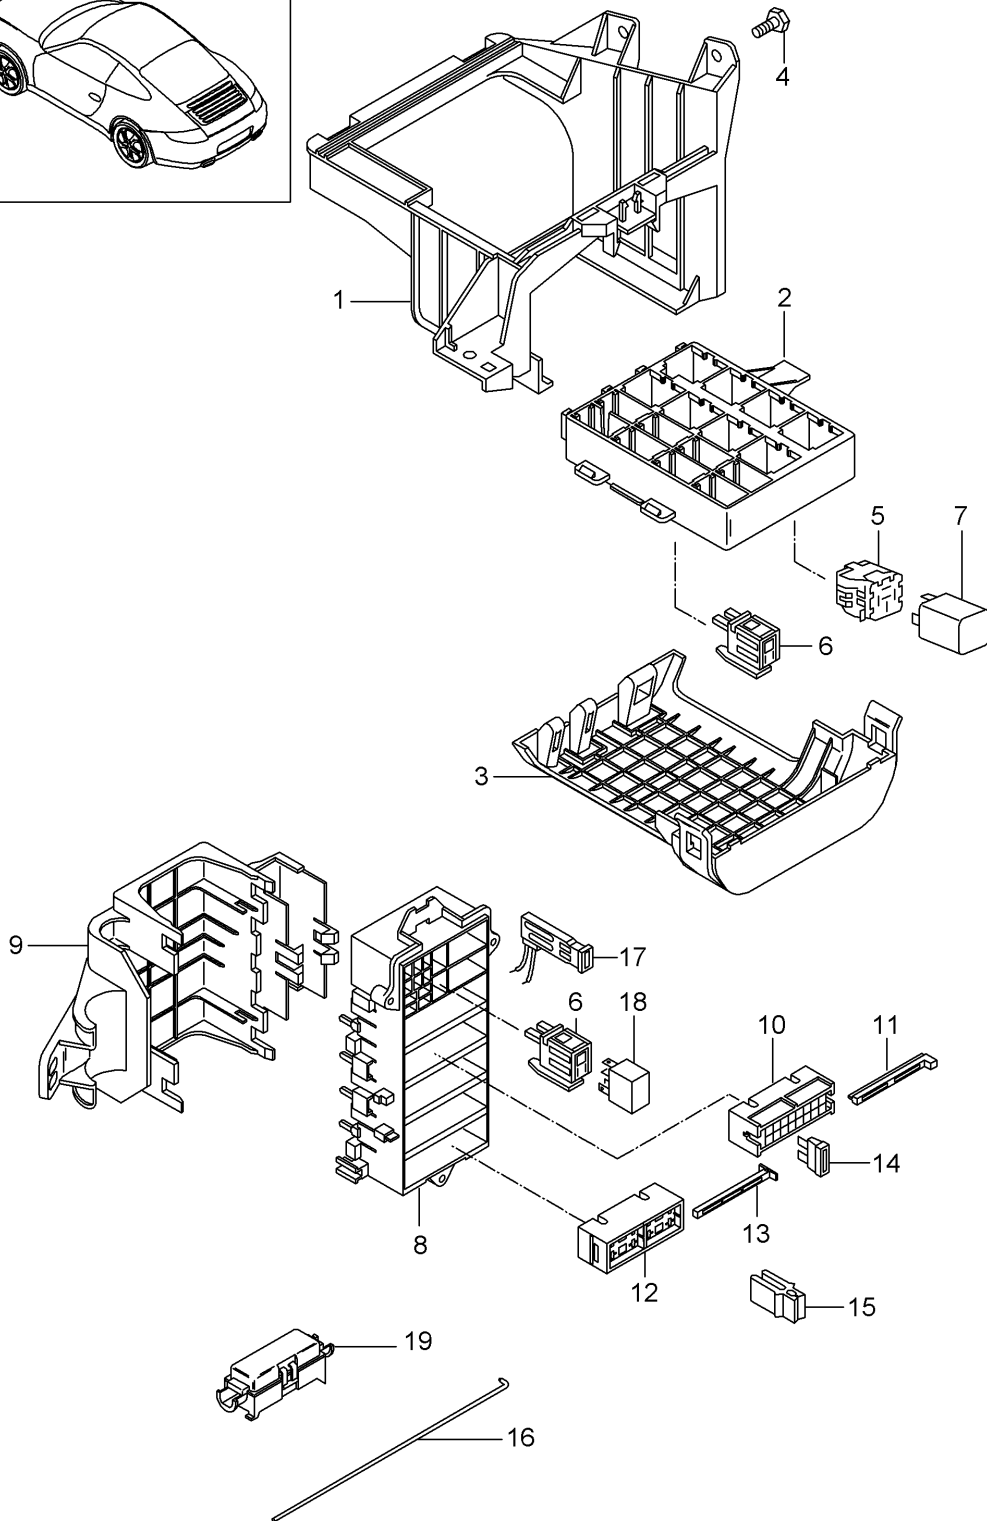

Model: 997-09

Model life 2009>>2012

Model: 997-09 Model life 2009>>2012

Pos	Part Number	Description	Remark	Qty	Model
		central electrics			
		dashboard			
1	997 610 117 01	bracket for relay bracket	lhd	1	PR:098
(1)	997 610 118 00	bracket for relay bracket	rhd	1	PR:099
2	997 610 110 01	relay plate		1	
		Mounting frame			
3	997 610 112 00	Cover		1	
		Mounting frame			
4	900 378 155 01	Hexagon bolt		2	
		M 6 X 16 ASP			
(4)	900 377 010 01	Hexagon nut		1	
		M 6			
5	928 610 511 00	relay plate		X	
6	999 650 538 40	relay plate		X	
7		Relay			
(7)	999 657 015 90	Relay		1	
		Fuel pump			
		relay location/code no.:	S2		
(7)	999 657 015 90	Relay		1	
		KL. 86S			
		relay location/code no.:	S4		
(7)	999 657 013 90	Relay		1	
		- dme -			
		relay location/code no.:	S11		
(7)	999 657 013 90	Relay		1	
		heater			
		relay location/code no.:	S12		
(7)	999 657 013 90	Relay		1	PR:288
		Headlight washer system			
		relay location/code no.:	S14		
(7)	999 657 013 90	Relay		1	
		Starter			
		relay location/code no.:	S15		
(7)	999 657 013 90	Relay		1	
		KL. 15			
		relay location/code no.:	S16		
8	997 610 340 00	Carrier		1	
9	997 610 341 00	Cover		1	
10	999 650 209 40	fuse holder		4	
11	999 650 210 40	slide valve		4	
12	999 650 750 40	fuse holder		1	
13	999 650 749 40	slide valve		1	
14	999 607 082 00	fuse		X	
		5 A			
(14)	999 607 083 00	fuse		X	
		7 , 5 A			
(14)	999 607 084 00	fuse		X	
		10 A			
(14)	999 607 085 00	fuse		X	
		15 A			
(14)	999 607 087 00	fuse		X	
		25 A			
(14)	999 607 088 00	fuse		X	
		30 A			
(14)	999 607 072 00	fuse		X	
		30 A			
		Large			
(14)	999 607 073 00	fuse		X	
		40 A			
		Large			
15	999 107 300 40	Tool		X	
-	997 610 195 25	Assignment sticker		X	
		fuse			