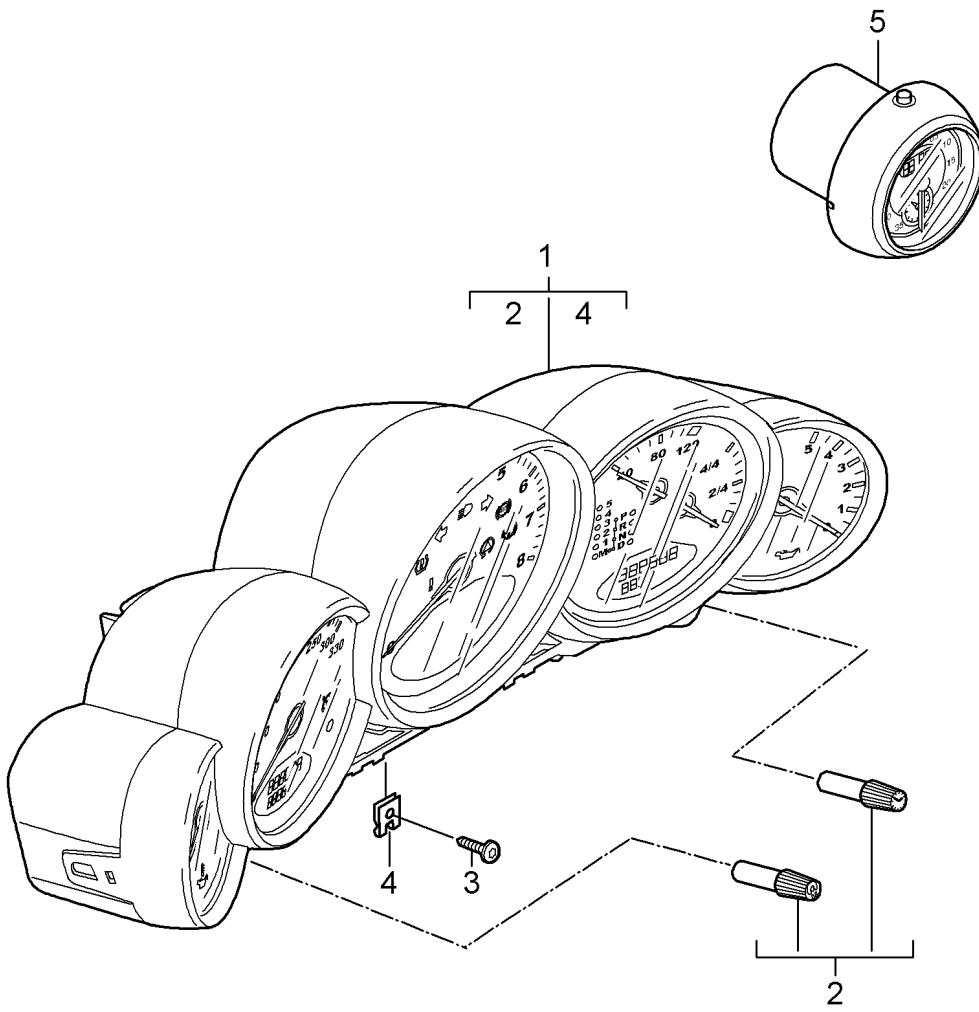

Model: 997-09 Model life 2009>>2012

Pos	Part Number	Description	Remark	Qty	Model
-		Rear light Licence plate light Additional brake light See technical information GR. 9 NR. 1/09 KD - NR 9431			
1	997 631 411 03	Rear light Discontinued part	left	1	PR:465
1	997 631 411 04	Rear light	left	1	PR:465
1	997 631 989 00	Rear light Discontinued part	left	1	PR:XXG,465
1	997 631 989 01	Rear light Discontinued part	left	1	PR:XXG,465
1	997 631 989 02	Rear light	left	1	PR:XXG,465
(1)	997 631 412 03	Rear light Discontinued part	right	1	PR:465
(1)	997 631 412 04	Rear light	right	1	PR:465
(1)	997 631 990 00	Rear light Discontinued part	right	1	PR:XXG,465
(1)	997 631 990 01	Rear light Discontinued part	right	1	PR:XXG,465
(1)	997 631 990 02	Rear light	right	1	PR:XXG,465
1	997 631 417 03	Rear light Discontinued part	left	1	PR:466
1	997 631 417 04	Rear light	left	1	PR:466
1	997 631 993 00	Rear light Discontinued part	left	1	PR:XXG,466
1	997 631 993 01	Rear light Discontinued part	left	1	PR:XXG,466
1	997 631 993 02	Rear light	left	1	PR:XXG,466
(1)	997 631 418 03	Rear light Discontinued part	right	1	PR:466
(1)	997 631 418 04	Rear light	right	1	PR:466
(1)	997 631 994 00	Rear light Discontinued part	right	1	PR:XXG,466
(1)	997 631 994 01	Rear light Discontinued part	right	1	PR:XXG,466
(1)	997 631 994 02	Rear light	right	1	PR:XXG,466
2	997 631 931 01	repair set bulb		2	
3	997 631 598 00	Back-up light Screw		6	
4	997 631 497 00	Screw		14	
5	997 631 585 00	Stop buffer		2	
6	997 631 441 00	Ventilation component		4	
7	997 631 499 00	Screw		4	
8	997 631 471 00	Support		2	
10	997 631 620 01	Licence plate light Discontinued part		2	
10	997 631 620 02	Licence plate light		2	
11	900 631 025 90	bulb 12V 5W		2	
12	997 631 050 04	Additional brake light		1	COUPE/TARGA
(12)	997 631 052 01	Additional brake light		1	COUPE PR:756
(12)	997 631 054 03	Additional brake light		1	CABRIO
13	997 631 203 00	Clip		6	COUPE/TARGA
14	997 631 051 04	Additional brake light in Spoiler		1	

Model: 997-09

Model life 2009>>2012