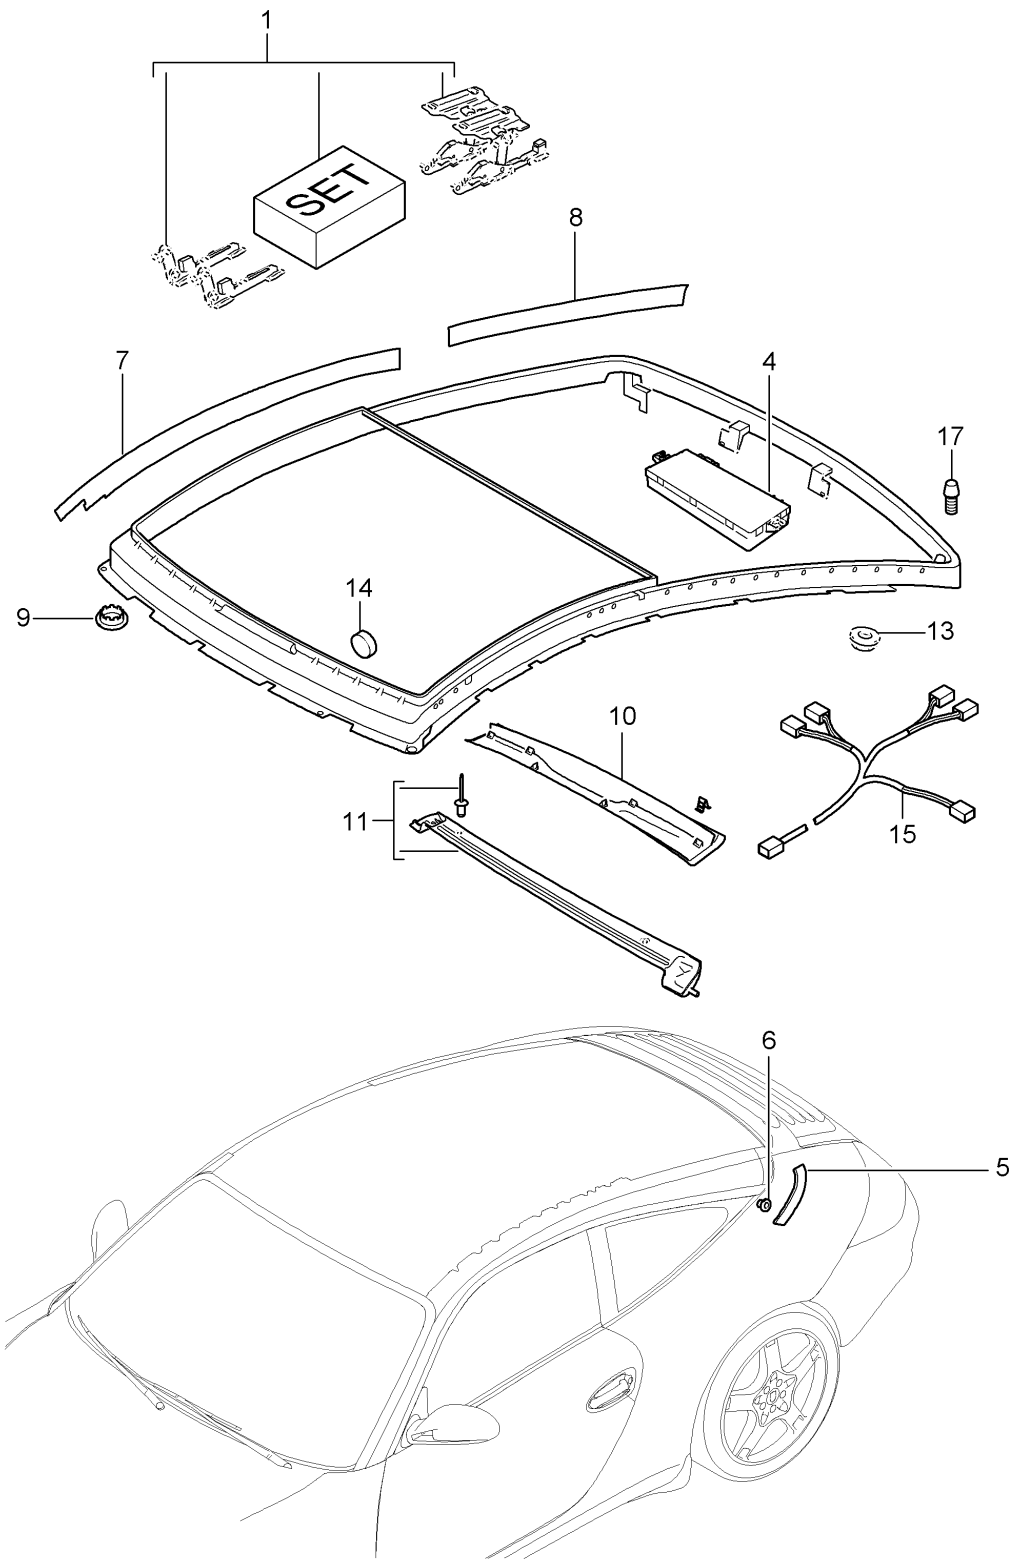

Model: 997-09

Model life 2009>>2012

Model: 997-09

Model life 2009>>2012

Pos	Part Number	Description	Remark	Qty	Model
1	996 562 906 00	Glass roof Driving mechanism repair set Lifting mechanism with: Knock-out lever and Fasteners also use: pos.2 pos.3 fitting instructions See technical manual		1	TARGA
2	996 562 315 00	Cable	left	1	
3	996 562 316 00	Cable	right	1	
4	997 618 241 01	Control unit		1	
5	997 562 541 00	trim for pillar c	left	1	
	997 562 541 00 GRV	primed			
(5)	997 562 542 00	trim for pillar c	right	1	
	997 562 542 00 GRV	primed			
6	893 853 231 A	expanding nut		4	
7	996 562 407 00	Trim	left	1	
(7)	996 562 408 00	Trim	right	1	
8	996 562 911 00	Trim	left	1	
(8)	996 562 404 00	Trim	right	1	
9	999 703 866 40	Cover		3	
10	996 562 943 00	Trim		1	
11	996 562 459 00	Profile strip		1	
12	996 562 427 00	Bracket		1	
13	999 084 456 09	Hexagon nut		X	
14	999 703 134 40	Stop buffer 40,0 x 11,0		2	
15	997 612 699 00	Wire set		1	
16	999 507 778 02	Securing clip		6	
-	997 562 661 00	Rubber buffer for gate guide See workshop manual 600649		4	
17	999 703 488 40	Stop buffer for Rear lid 5,9x11,5x16		2