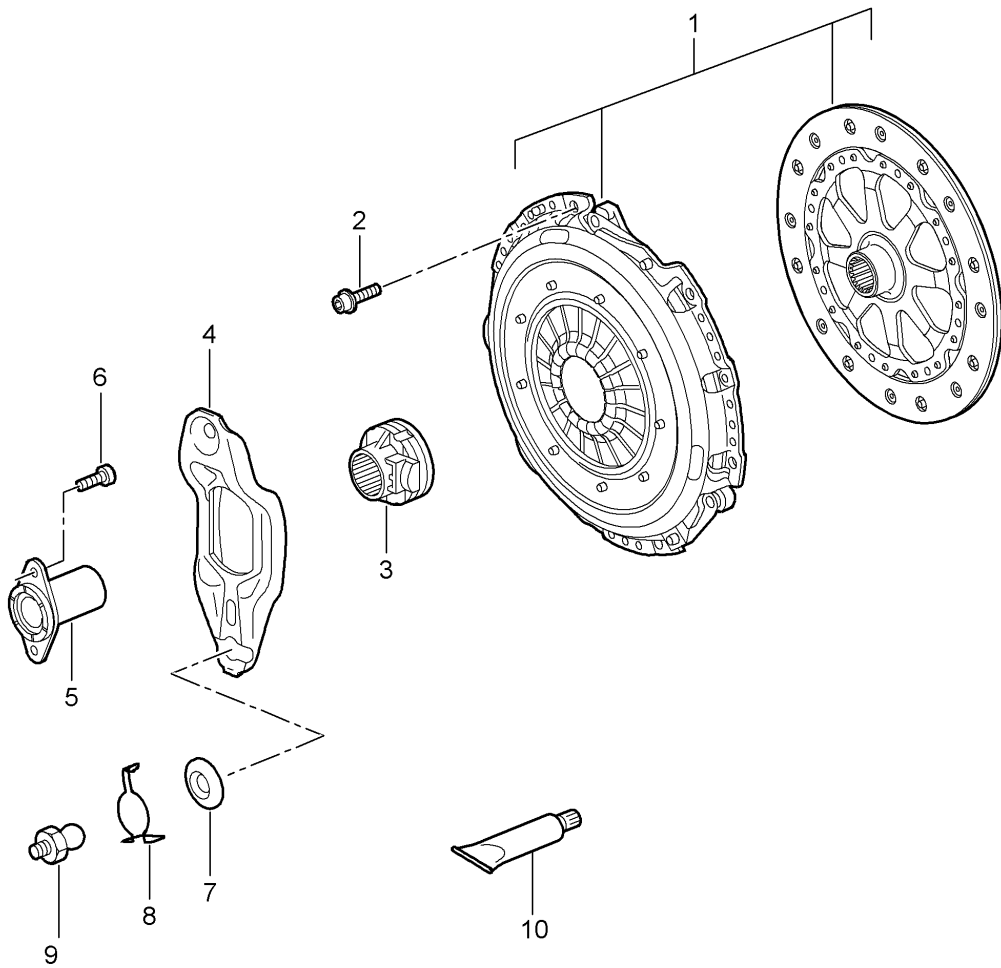

Model: 997-09

Model life 2009>>2012

Model: 997-09

Model life 2009>>2012

Pos	Part Number	Description	Remark	Qty	Model
1	9G1 116 913 00	Coupling Coupling Set		1	G9705, G9735
2	999 073 458 01	Screw M 8 X 16		6	
3	997 116 080 02	release bearing		1	
4	997 116 712 01	clutch operating lever		1	
5	996 116 087 01	guide sleeve		1	
6	N 903 663 01	Socket head bolt M 8 X 22		2	
7	996 116 743 00	seal ring		1	
8	996 116 741 00	Clip		1	
9	997 116 716 02	Ball stud		1	
10	000 043 304 02	Grease KLÜBERALFA HM83-801 50 GR.		1	
-	000 043 024 00	Extreme-pressure grease LONGTIME 3EP 80 GR.		1