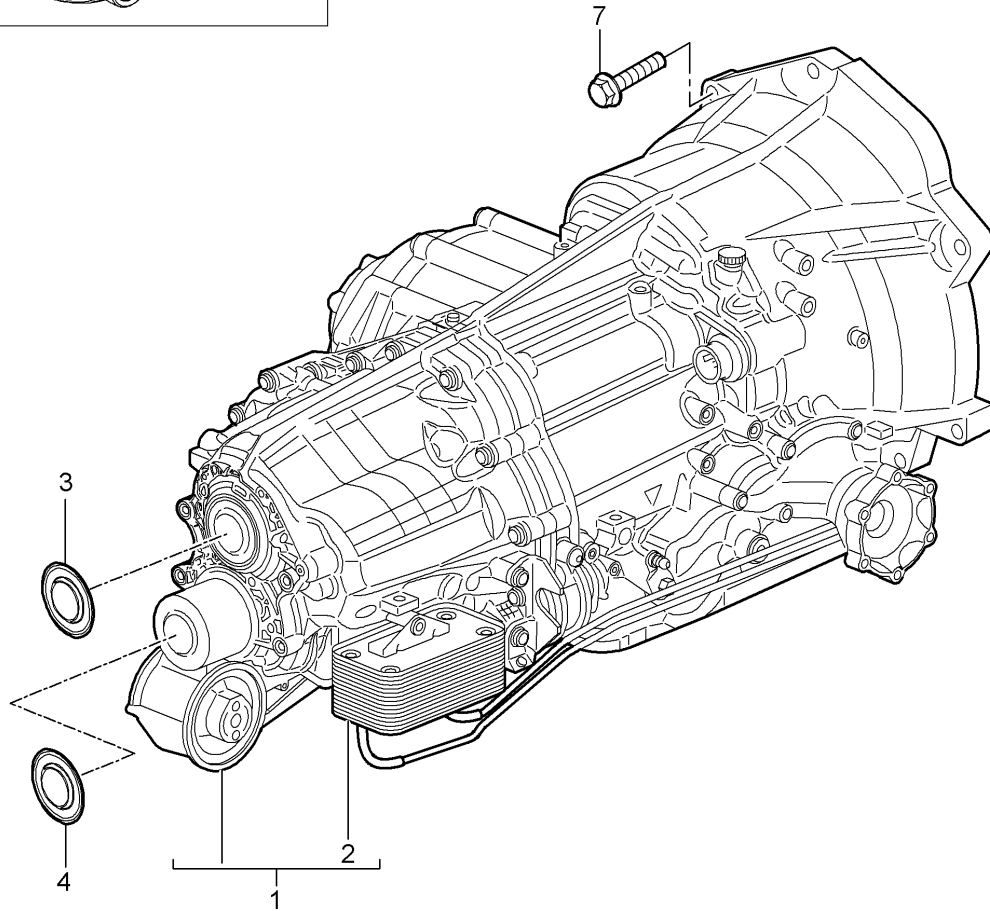

Model: 997-09

Model life 2009>>2012

Model: 997-09 Model life 2009>>2012

Pos	Part Number	Description	Remark	Qty	Model
-		- PDK - Gearbox Replacement transmission see Technical information Group 3 Nr.21/09			CG100,CG130
1	000 043 300 65	Gearbox Control unit Discontinued part	with:	1	CG100+ PR:219
1	000 043 300 EX	Gearbox Control unit Discontinued part	with:	1	CG100+ PR:219
1	000 043 300 66	Gearbox Control unit Discontinued part	with:	1	CG100+ PR:220
1	000 043 300 FX	Gearbox Control unit Discontinued part	with:	1	CG100+ PR:220
(1)	000 043 300 67	Gearbox Control unit Discontinued part	with:	1	CG130+ PR:220
(1)	000 043 300 GX	Gearbox Control unit Discontinued part	with:	1	CG130+ PR:220
1	9G1 300 011 00	Gearbox C >> 012247		1	CG100+ PR:219
1	9G1 300 011 02	Gearbox C 012248 >>		1	CG100+ PR:219
1	9G1 300 011 X	Gearbox C >> 012247		1	CG100+ PR:219 -"CN."
1	9G1 300 011 BX	Gearbox C 012248 >>		1	CG100+ PR:219 -"CN."
1	9G1 300 021 00	Gearbox C >> 003009		1	CG100+ PR:220
1	9G1 300 021 02	Gearbox C 003010 >>		1	CG100+ PR:220
1	9G1 300 021 X	Gearbox C >> 003009		1	CG100+ PR:220 -"CN."
1	9G1 300 021 BX	Gearbox C 003010 >>		1	CG100+ PR:220 -"CN."
(1)	9G1 300 021 30	Gearbox C >> 011703		1	CG130+ PR:220
1	9G1 300 021 32	Gearbox C 011704 >>		1	CG130+ PR:220
(1)	9G1 300 021 GX	Gearbox C >> 011703		1	CG130+ PR:220 -"CN."
(1)	9G1 300 021 HX	Gearbox C 011704 >>		1	CG130+ PR:220 -"CN."
2		heat exchanger see illustration:	360-000	1