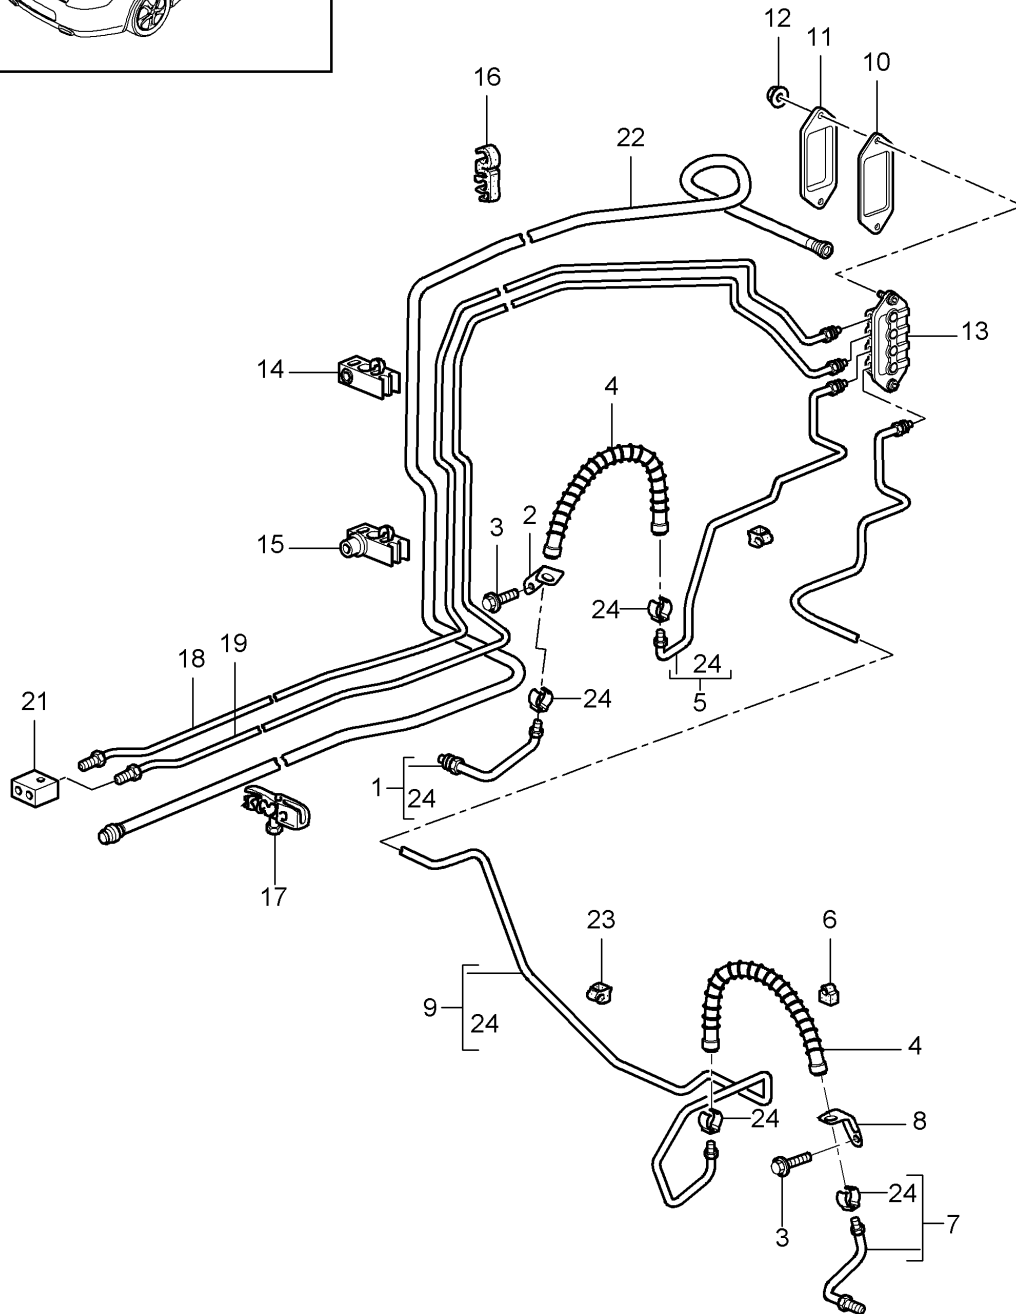

Model: 997-09

Model life 2009>>2012

Pos	Part Number	Description	Remark	Qty	Model
-		Brake lines Front end			CARRERA 4 CARRERA 4-S TARGA TARGA-S 4 GTS CARRERA GTS
		see illustration:	604-005		
1	997 355 315 30	Brake line Discontinued part		1	PR:098
(1)	997 355 315 31	Brake line		1	PR:098
(1)	997 355 315 10	Brake line		1	PR:099
2	997 355 316 30	Brake line Discontinued part		1	PR:098
(2)	997 355 316 31	Brake line		1	PR:098
2	997 355 316 10	Brake line		1	PR:099
3	997 355 327 30	Brake line Discontinued part		1	PR:098
(3)	997 355 327 31	Brake line		1	PR:098
(3)	997 355 327 10	Brake line		1	PR:099
4	997 355 326 30	Brake line Discontinued part		1	PR:098
(4)	997 355 326 31	Brake line		1	PR:098
(4)	997 355 326 10	Brake line		1	PR:099
5	997 355 650 00	Intermediate piece		1	
6	997 355 752 00	Seal		1	
7	997 355 753 00	Reinforcement		1	
8	997 355 311 10	Pressure line		2	PR:098
9	997 355 312 30	Pressure line		1	PR:099
10	997 355 314 30	Pressure line		1	PR:099
11	999 507 632 40	Cable holder		2	PR:099

Model: 997-09

Model life 2009>>2012