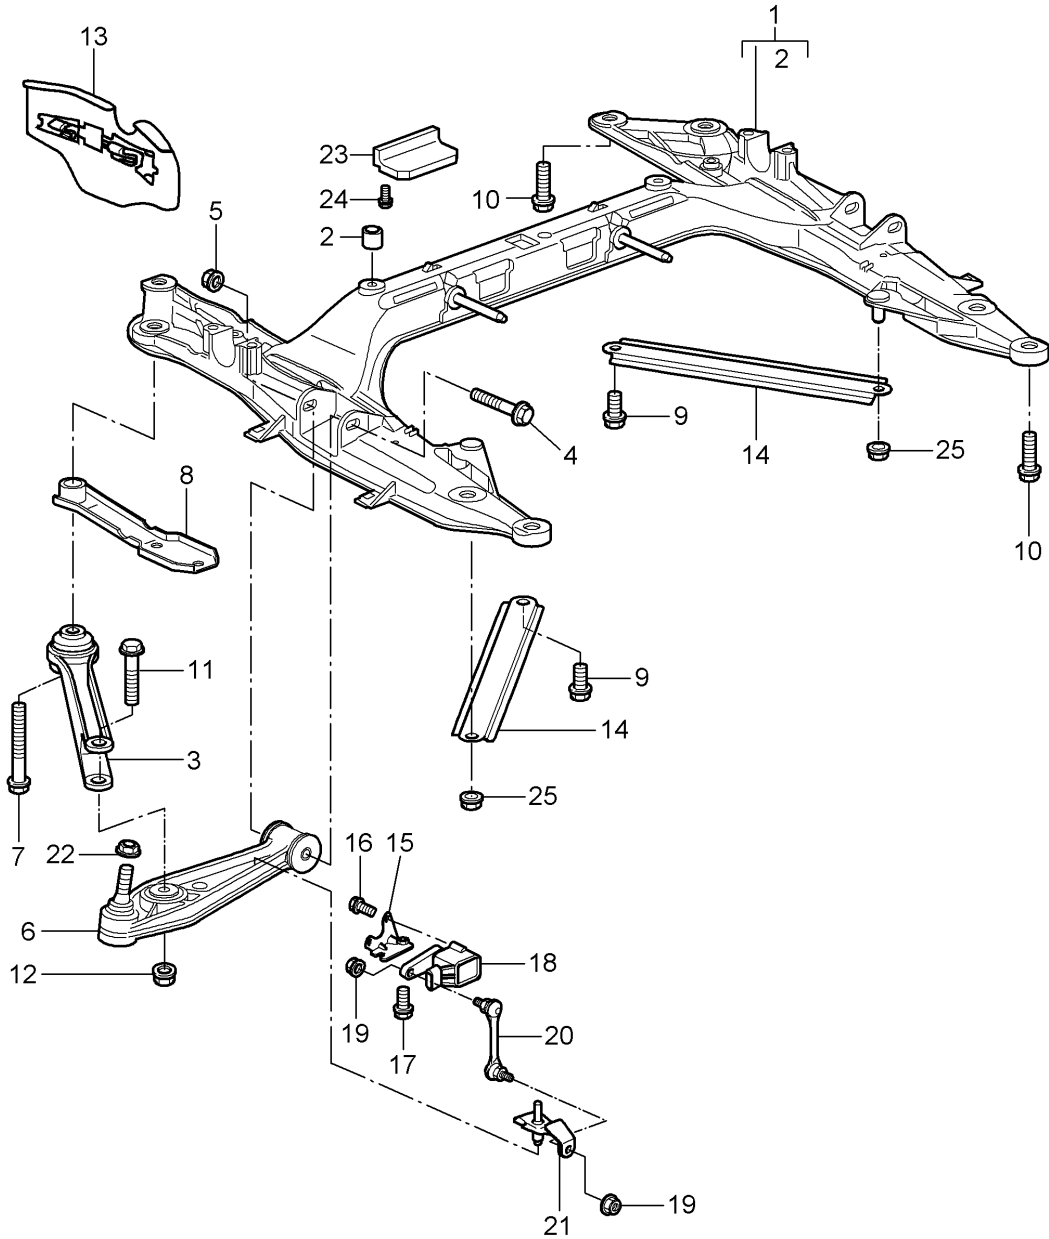

Model: 997-09

Model life 2009>>2012

Model: 997-09 Model life 2009>>2012

Pos	Part Number	Description	Remark	Qty	Model
(1)	997 341 081 06	Cross member Wishbone Cross member		1	CARRERA 2 CARRERA 2-S BLACKEDITION CARRERA GTS SPEEDSTER SPORTCLASSI
(1)	997 341 081 11	Cross member		1	CARRERA 4 CARRERA 4-S TARGA TARGA-S 4 GTS
2	900 197 070 00	spring pin 13 X 14		1	
3	997 341 043 00	Guide		2	
4	900 378 165 01	Hexagon bolt M 12 X 1,5 X 95		2	
5	999 084 445 01	Locknut M 12 X 1,5		2	
6	997 341 053 03	Wishbone D >> - MJ 2009		2	
6	997 341 053 04	Wishbone D - MJ 2010>>		2	
(7)	999 072 050 01	Hexagon bolt M 14 X 1,5 X 120		2	
(8)	997 341 145 05	plate		2	
(9)	999 072 047 01	Hexagon bolt M 12 x 1,5 x 30		4	
(10)	900 378 072 01	Hexagon bolt M 12 X 1,5 X 30	front	2	
10	900 378 192 01	Hexagon bolt M 14 x 1,5 x 50	rear	2	
11	900 378 279 01	Hexagon bolt M 14 X 1,5 X 95		2	
12	900 380 012 09	Hexagon nut M 14 X 1,5 D >> - MJ 2009		2	
12	900 380 012 01	Hexagon nut M 14 X 1,5 D - MJ 2010>>		2	
13	996 341 483 05	Spoiler	left	1	CARRERA 2 CARRERA 4 TARGA BLACKEDITION CHINAEDITION
(13)	997 341 483 02	Spoiler	left	1	CARRERA 2-S CARRERA 4-S TARGA-S SPEEDSTER CARRERA GTS 4 GTS SPORTCLASSIC
(13)	997 341 483 03	Discontinued part Spoiler	left	1	CARRERA 2-S CARRERA 4-S TARGA-S SPEEDSTER CARRERA GTS 4 GTS
(13)	996 341 484 05	Spoiler	right	1	SPORTCLASSIC CARRERA 2 CARRERA 4