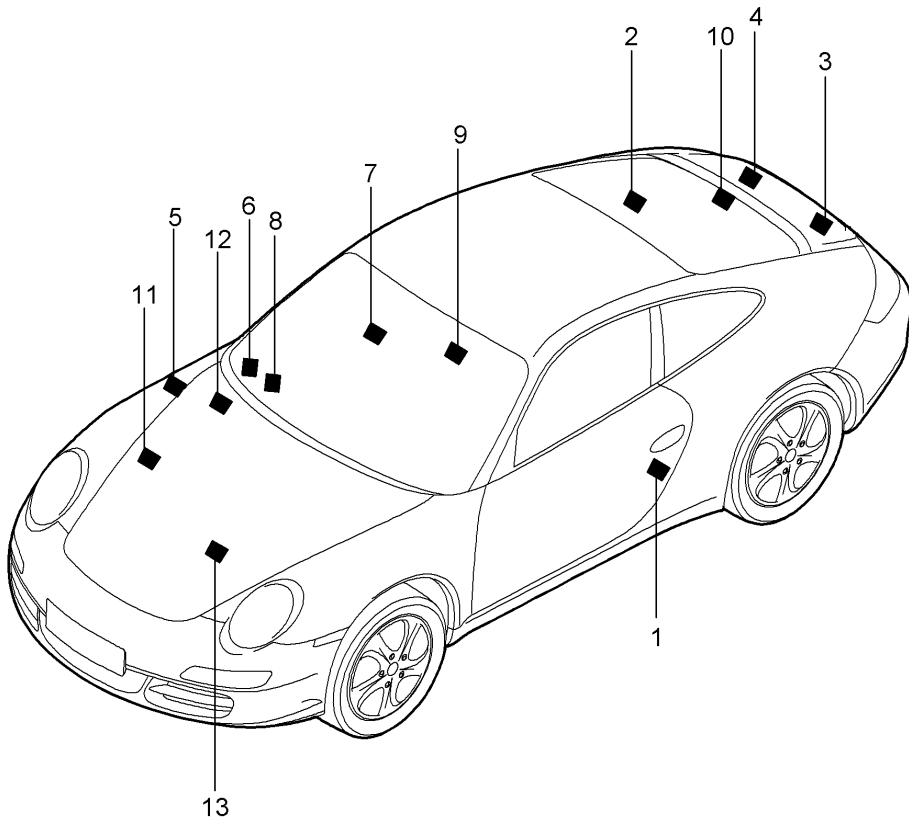

Model: 997-09

Model life 2009>>2012

Model: 997-09

Model life 2009>>2012

Pos	Part Number	Description	Remark	Qty	Model
-		Signs/notices		1	PR:447
2	996 361 701 20	Signs/notices Spare wheel Sticker		1	PR:447
2	997 361 701 00	English Sticker		1	"AUS" PR:215,447
2	928 701 150 00	Arabic Sticker		1	PR:447
-		"MAX 80 KM/H" Signs/notices			
3	997 006 108 00	Engine specifications Sticker		1	PR:068
3	7PP 010 751 C	D - MJ 2009>> - MJ 2009 Sticker		1	PR:068
3	955 701 675 00	D - MJ 2010>> Sticker		1	PR:193
4	997 006 544 00	Reservoir Sticker		1	
4	997 701 535 00	engine oil - MOBIL 1 - Sticker		1	PR:193
-		Engine-oil level Signs/notices			
5	996 006 117 00	Type of fuel Sticker		1	
5	996 006 117 02	98 ROZ Sticker		1	"AUS"
5	996 006 117 01	96 ROZ Sticker		1	PR:150
5	996 006 117 03	98 ROZ Sticker		1	PR:193
5	955 701 676 15	93 RON/MON/2 sticker for		1	PR:193
5	955 701 676 10	fuel filler neck Sticker		1	PR:193
-		Fuel filler flap Signs/notices			
6	3B0 010 219 B	Airbag sticker with pictogram for - airbag / child's seat		1	
6	8D0 010 141 Q	child seat sticker with pictogram for - airbag / child's seat		1	"AUS"
6	997 701 430 00	child seat Sticker		1	
6	997 701 430 01	German Sticker		1	
6	997 701 430 02	child seat English Sticker		1	
6	997 701 430 03	child seat French Sticker		1	
6	997 701 430 04	child seat Italian Sticker		1	
6	997 701 430 05	child seat Swedish Sticker		1	
6	997 701 430 06	child seat Spanish Sticker		1