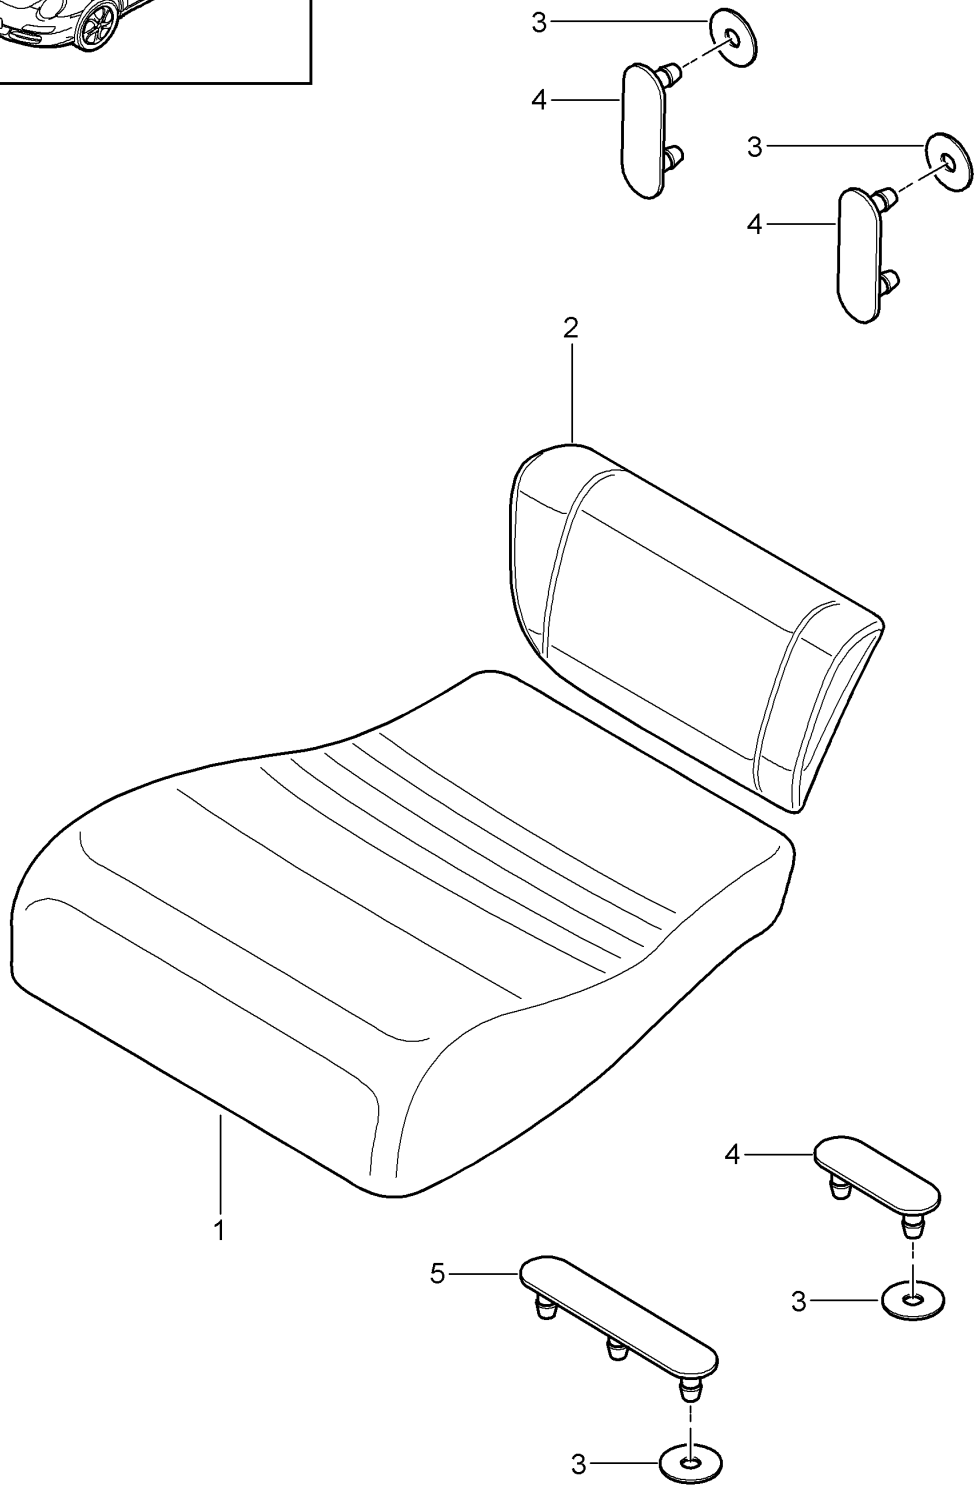

Model: 997-09

Model life 2009>>2012