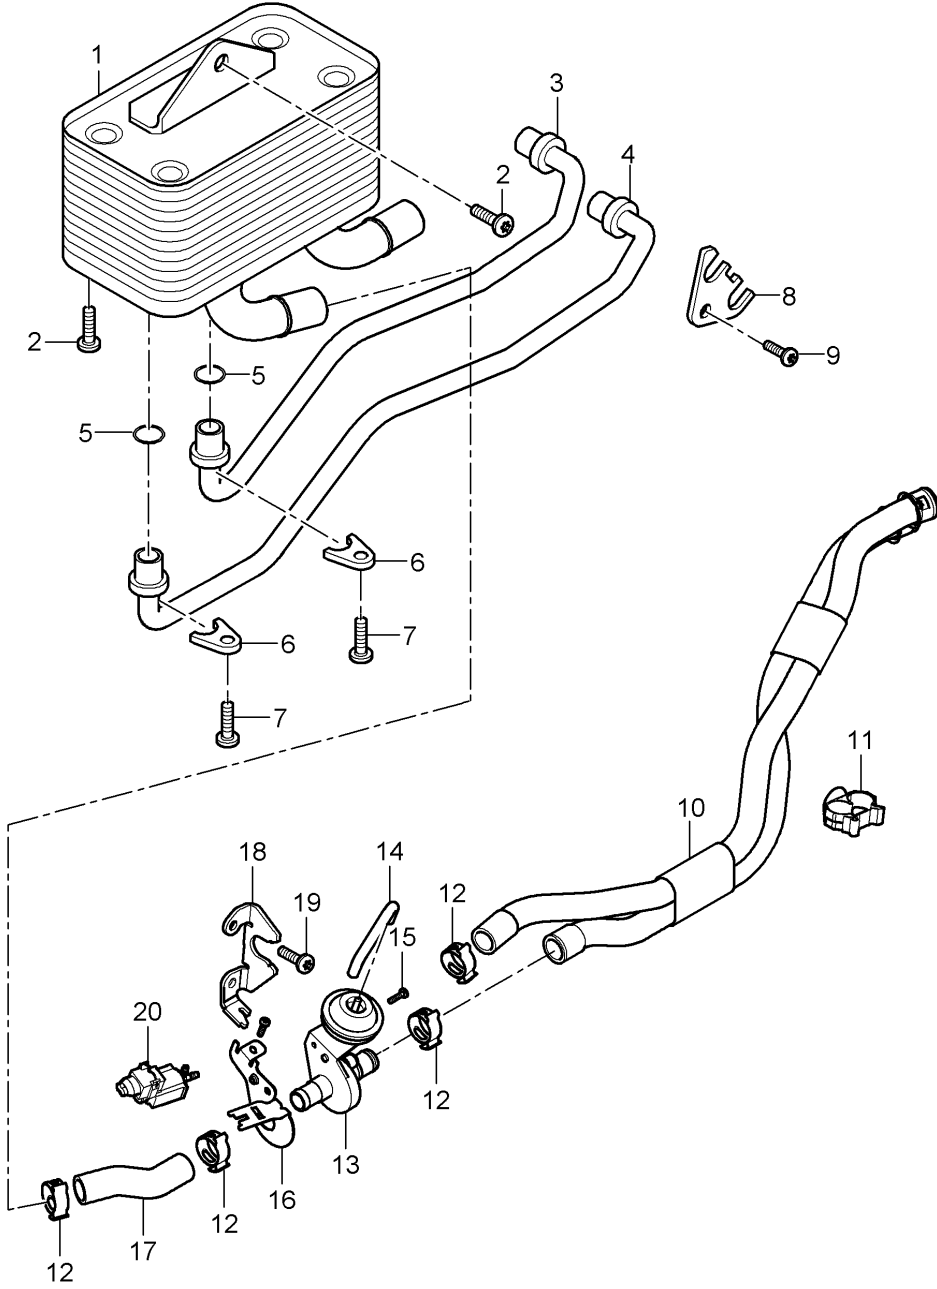

Model: 997-09

Model life 2009>>2012

Model: 997-09 Model life 2009>>2012

Pos	Part Number	Description	Remark	Qty	Model
		- PDK - Gearbox heat exchanger oil pipe Water pipe			CG100,CG130
1	9G1 307 017 00	heat exchanger		1	
2	9G1 307 813 00	Torx screw M6 X 12		3	
3	9G1 307 087 00	Oil pipe heat exchanger Supply C 023041 >> C 004963 >> C 020579 >>		2	
3	9G1 307 087 05	Oil pipe heat exchanger Supply C >> 023042 C >> 004964 C >> 020580		2	
4	9G1 307 085 00	Oil return line heat exchanger C 023041 >> C 004963 >> C 020579 >>		1	
4	9G1 307 085 05	Oil return line heat exchanger C >> 023042 C >> 004964 C >> 020580		1	
5	9G1 307 891 00	seal ring Oil pipe		4	
6	9G1 307 245 00	heat exchanger Retaining plate Oil pipe heat exchanger		2	
7	9G1 307 813 00	Torx screw M6 X 12		2	
8	9G1 307 255 00	Retaining plate Oil pipe		1	
9	9G1 307 802 00	Gearbox Torx screw M8 X 15		1	
10	9G1 307 711 01	Hose		1	
11	999 507 855 40	Cable holder 22,0 / 22,0		1	
12	999 512 656 09	Hose clamp B25 X 12		4	
(13)	928 574 573 03	Disc valve		1	
13	991 307 573 00	Disc valve		1	
14	9G1 307 673 00	Molded hose	also use: 9G1 307 401 05	1	
15	999 073 415 01	flat round head bolt M4 X 16		2	
(16)	9G1 307 401 02	Bracket Disc valve No longer use the part here		1	
16	9G1 307 401 05	Bracket Disc valve Together with 991.307.573.00		1	
17	9G1 307 713 00	Water hose		1	
18	9G1 426 211 00	abutment		1