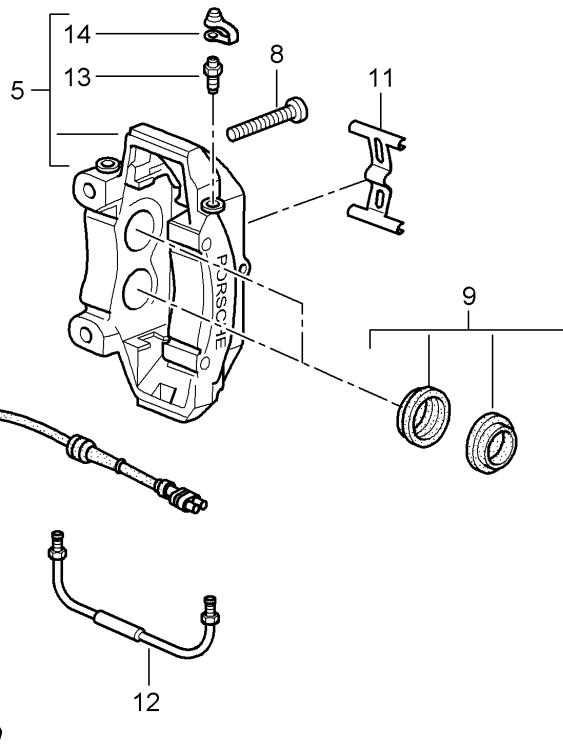

Model: 997-09

Model life 2009>>2012