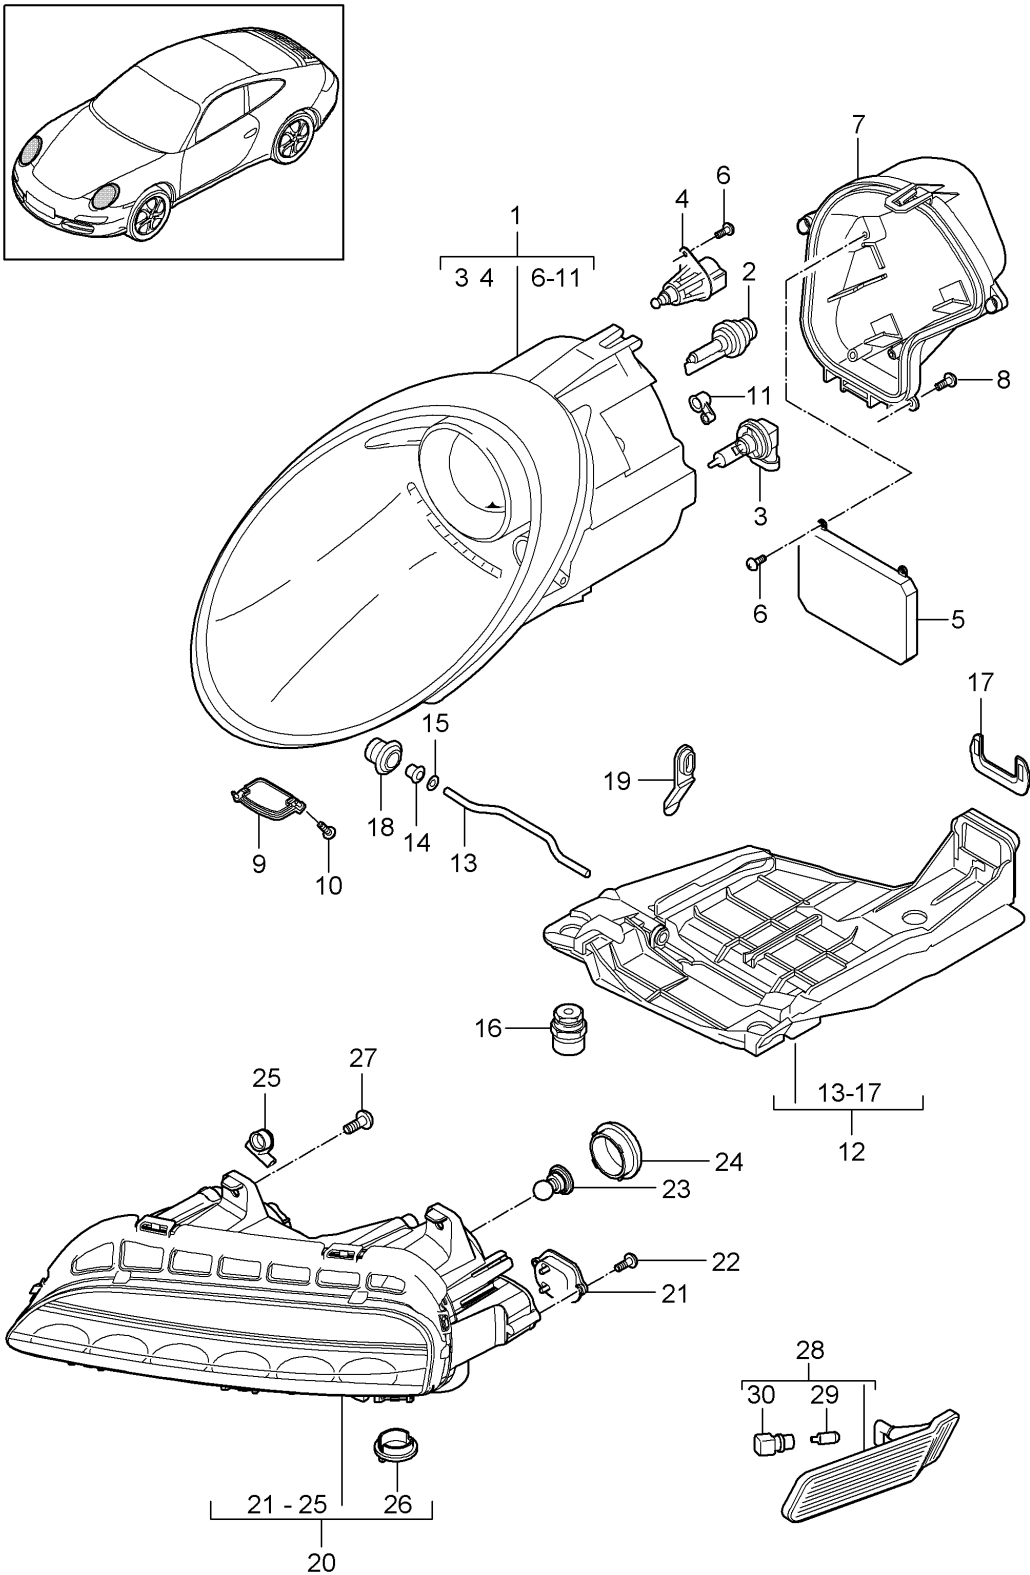

Model: 997-09

Model life 2009>>2012

Pos	Part Number	Description	Remark	Qty	Model
1	997 624 502 00	Headlight washer system Pump for headlight- washer system		1	PR:288
2	928 628 193 00	Seal		1	
-	000 043 204 79	Hose 8 X 3		*	
3		shorten to:	890 MM	1	
4	996 628 204 00	Coupling		1	
5	997 628 208 00	Hose connector		1	
-	999 181 760 40	Hose 10 X 3		*	
6		shorten to:	380 MM		
7		shorten to:	1980 MM		
8		shorten to:	120 MM		
9	999 137 093 40	Y-piece		1	
10	997 628 204 00	Coupling		2	
11	997 628 209 00	Elbow fitting		1	
12	997 628 163 01	jet		2	
13	997 628 263 00	Nozzle head		2	
-	997 628 981 02	Cap primed for POS 12 + 13 D - MJ 2010>>		2	PR:XUB

Model: 997-09

Model life 2009>>2012