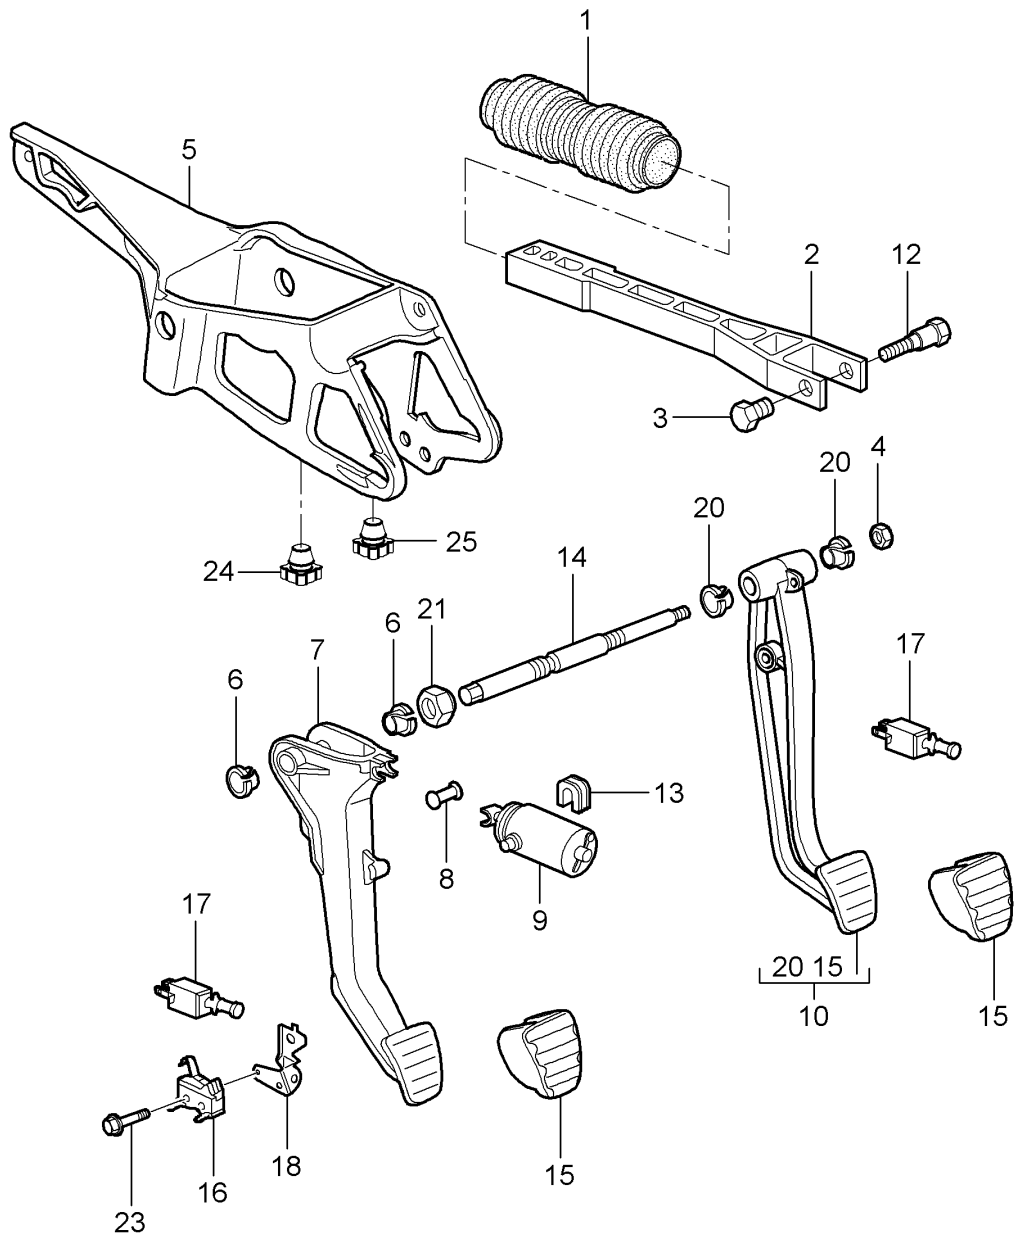

Model: 997-09

Model life 2009>>2012

Model: 997-09

Model life 2009>>2012

Pos	Part Number	Description	Remark	Qty	Model
-	000 043 206 17	Pedals universal low temperat. grease 1 tube		X	
1		Bellows see illustration:	604-000	1	
2	996 423 165 05	push rod		1	
3	996 423 307 00	Sleeve		1	
4	999 084 457 01	Hexagon nut M 8		3	
		Console		2	
5	997 423 571 02	for Servo spring bush		1	PR:480
6	997 423 399 01	Clutch pedal switch		2	PR:480
7	997 423 139 01	Pin		1	PR:480
8	996 423 315 06	Pin		1	PR:480
-	999 166 022 01	Kl-lock for Pin		1	PR:480
9	997 423 081 05	Servo spring		1	
10	997 423 091 04	brake pedal		1	PR:480,098
(10)	997 423 092 04	brake pedal		1	PR:480,099
(10)	997 423 093 04	brake pedal		1	PR:250,098
10	997 423 094 04	brake pedal		1	PR:250,099
12	996 423 308 00	Pin		1	
13	997 423 581 00	bearing shell		1	
14	997 423 281 00	axle		1	PR:480,098
(14)	997 423 284 00	axle		1	PR:480,099
(14)	996 423 283 05	axle		1	PR:250,098
(14)	996 423 286 05	axle		1	PR:250,099
-	996 423 277 00	Bearing sleeve brake pedal		1	PR:099
15	997 423 910 00	pad for brake and clutch pedals		2	PR:480
(15)	997 423 912 00	Cap for foot brake pedal		1	PR:250
16	997 613 109 01	Switch for clutch pedal		1	PR:480
17	996 613 113 02	switch for brake pedal brake pedal		1	
(17)	996 613 114 01	Switch for clutch pedal Clutch pedal switch		1	
18	997 423 541 00	Bracket		1	
20	997 423 401 00	bush		2	PR:098
(20)	997 423 402 00	bush		2	PR:099
21	997 423 275 01	sealing plug		1	
23	900 146 159 02	flat round head bolt M 3 X 20 Discontinued part		1	
23	999 073 480 01	Bolt with washer M 3 X 20		1	
24	997 423 695 00	Rubber stop		1	
25	997 423 697 00	Rubber stop		1