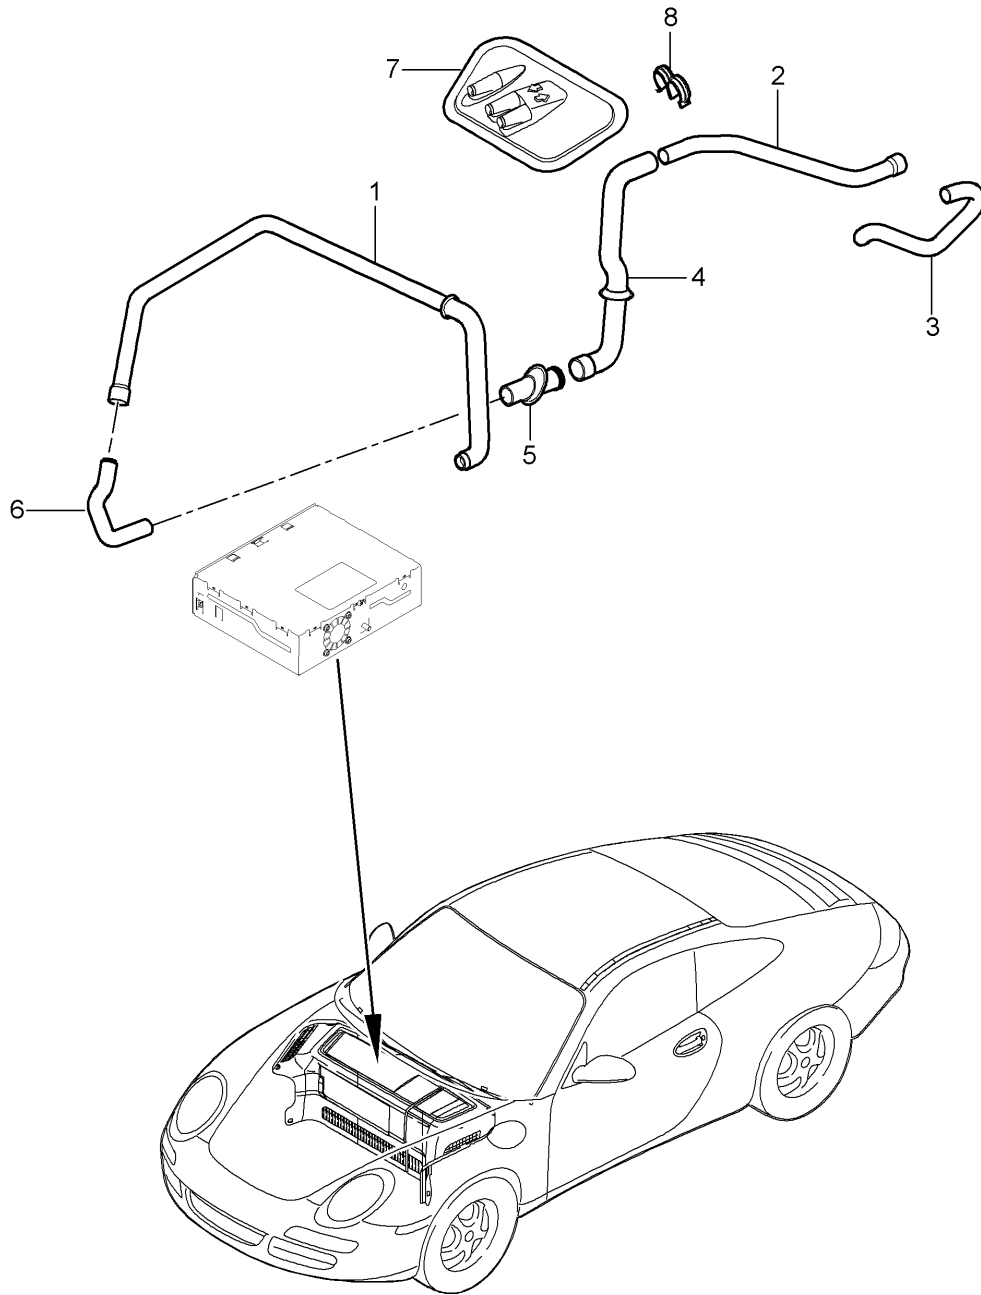

Model: 997-09

Model life 2009>>2012