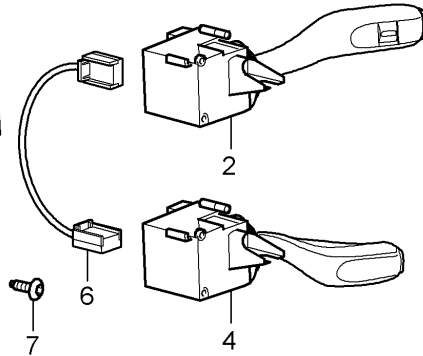

Model: 997-09

Model life 2009>>2012