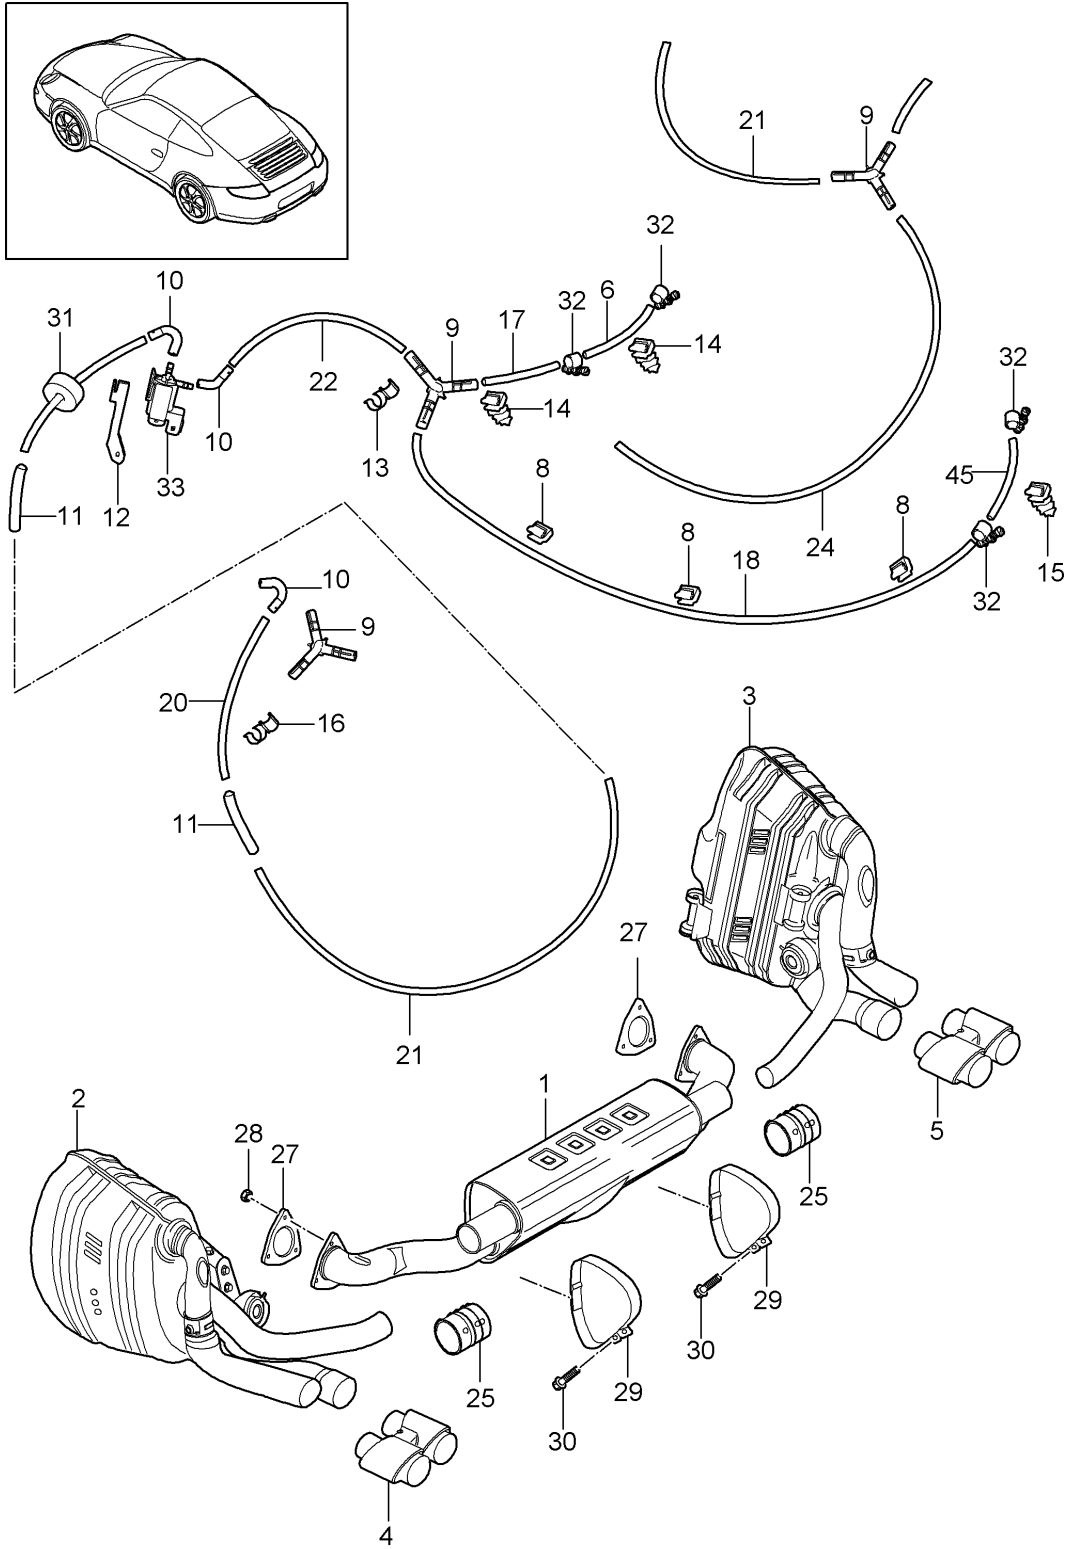

Model: 997-09

Model life 2009>>2012

Model: 997-09

Model life 2009>>2012

Pos	Part Number	Description	Remark	Qty	Model
		exhaust system Sport version			PR:176
1	997 111 150 30	Front silencer Discontinued part		1	
(1)	997 111 159 32	Front silencer		1	PR:170
(1)	997 111 160 32	Front silencer		1	PR:172,X51
(1)	997 111 180 32	Front silencer		1	PR:172,-X51
2	997 111 511 30	Silencer Cyl. 1 - 3 Discontinued part		1	
2	997 111 511 31	Silencer Cyl. 1 - 3		1	
3	997 111 512 30	Silencer Cyl. 4 - 6 Discontinued part		1	
3	997 111 512 31	Silencer Cyl. 4 - 6		1	
4	997 111 981 31	Tailpipe No longer use the part here	left	1	
4	997 111 981 33	Tailpipe Discontinued part	left	1	PR:-011
(4)	997 111 981 34	Tailpipe	left	1	PR:-011,-019
4	997 111 981 50	Tailpipe D - MJ 2011>>	left	1	PR:011
4	997 111 981 50	Tailpipe D - MJ 2012>>	left	1	PR:019
5	997 111 982 31	Tailpipe No longer use the part here	right	1	
5	997 111 982 32	Tailpipe Discontinued part	right	1	
5	997 111 982 33	Tailpipe Discontinued part	right	1	PR:-011
(5)	997 111 982 34	Tailpipe	right	1	PR:-011,-019
5	997 111 982 50	Tailpipe D - MJ 2011>>	right	1	PR:011
5	997 111 982 50	Tailpipe D - MJ 2012>>	right	1	PR:019
6	999 181 299 40	Hose stahlummantelt 3 x 300 No longer use the part here		2	
6	999 110 016 00	Hose stahlummantelt 3 x 300 No longer use the part here		2	
6	997 110 016 00	Hose stahlummantelt 3 x 300		2	
7	997 111 989 30	Retaining plate Change-over valve		1	
8	999 651 401 01	Cable fastener		3	
9	928 573 727 05	Hose Distributor Triple		2	
(9)	928 573 727 05	Distributor Triple		1	A102+ PR:480
10	928 574 717 05	Molded hose		2	
10	928 574 717 07	Molded hose No longer use the part here		2	
10	9P1 129 487	Molded hose		2	
11	999 239 042 40	Hose		2	A102+ PR:250
(11)	999 239 042 40	Hose		3	A102+