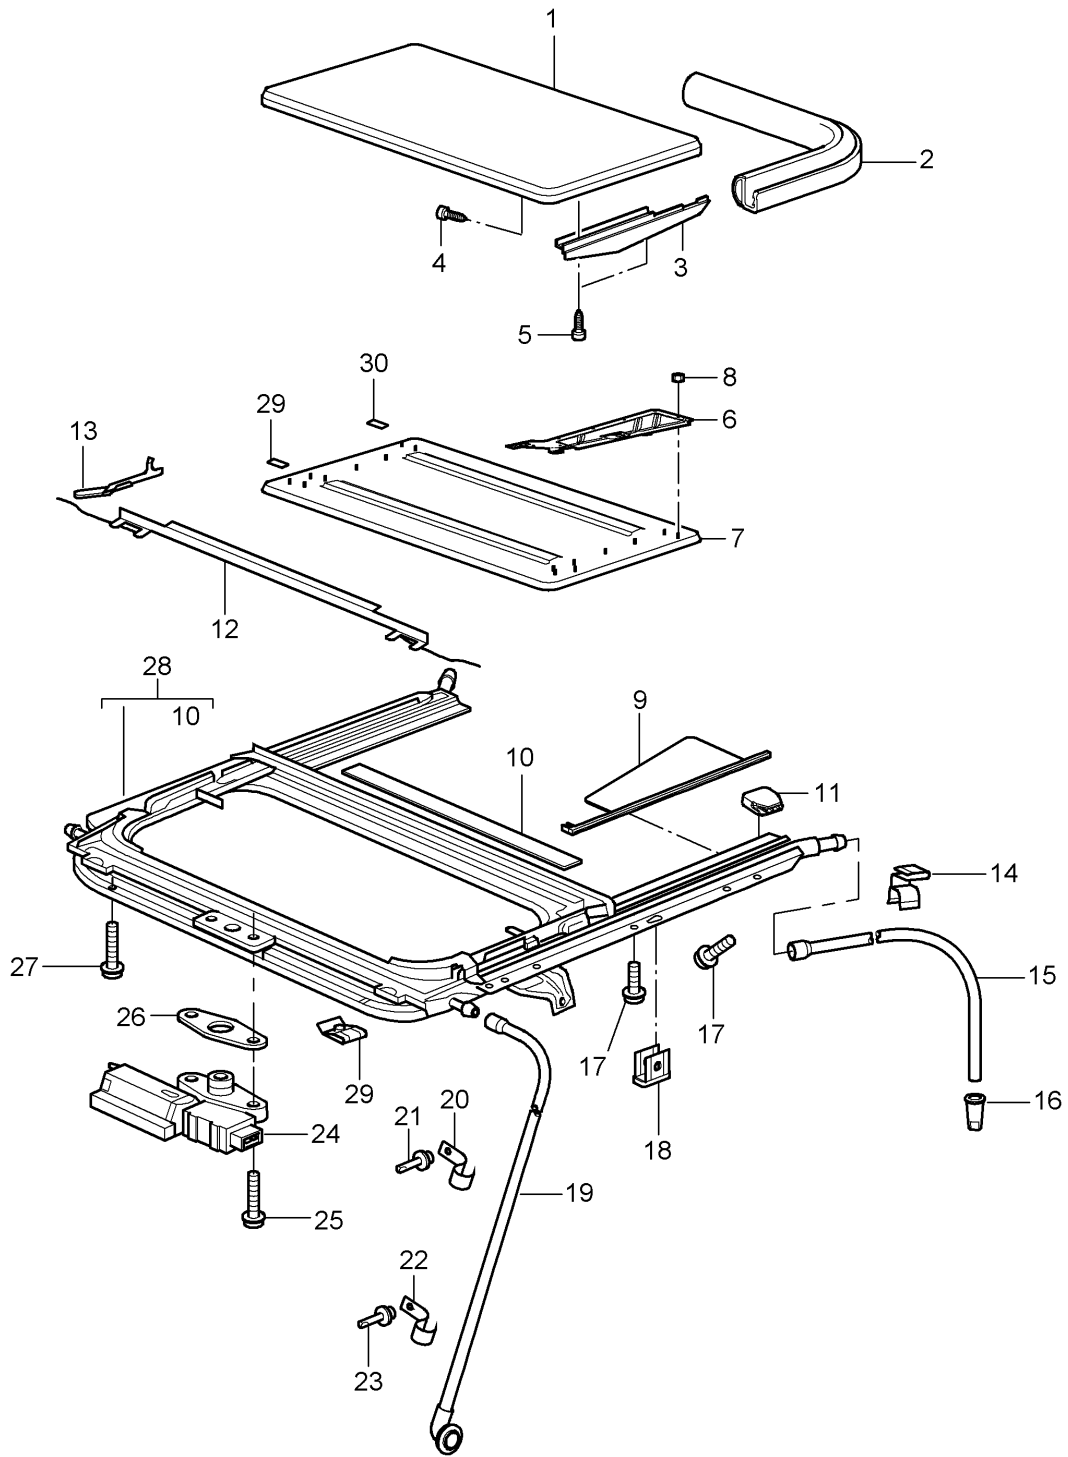

Model: 997-09

Model life 2009>>2012

Model: 997-09 Model life 2009>>2012

Pos	Part Number	Description	Remark	Qty	Model
		Sunroof			PR:650
1	996 564 941 01	Cover		1	
	996 564 941 01 GRV	primed			
2	997 564 211 00	Seal		1	
3	997 564 181 00	Trim	left	1	
	997 564 181 00 01C	Black			
(3)	997 564 182 00	Trim	right	1	
	997 564 182 00 01C	Black			
4	996 564 245 00	Bolt with washer		4	
5	900 143 189 09	panel screw		4	
6	996 564 321 01	Guide plate	left	1	
(6)	996 564 322 01	Guide plate	right	1	
7	997 564 021 00	Roofliner		1	
		Alcantara			
	997 564 021 00 A14	Black			
	997 564 021 00 B14	Stone grey			
	997 564 021 00 G14	Metropole blue			
	997 564 021 00 T44	Sand beige			
	997 564 021 00 J44	Palm green			
(7)	996 564 983 00	Roofliner		1	
		Leather			
	996 564 983 00 A11	Black			
	996 564 983 00 5X6	Stone grey			
	996 564 983 00 8G2	Sand beige			
	996 564 983 00 3S9	sea blue			
	996 564 983 00 4P2	Palm green			
	996 564 983 00 9S5	Terracotta			
	996 564 983 00 D12	Dark grey/natural			
	996 564 983 00 T12	Natural brown			
	996 564 983 00 9V6	Cocoa			
8	900 076 084 07	Nut		16	
9	997 564 241 00	Interior lining	left	1	
(9)	997 564 242 00	Interior lining	right	1	
10	997 564 671 00	Edge protection		11	
11	997 555 823 00	Bracket		2	
12	997 564 161 00	wind deflector		1	
13	996 564 522 01	Toggle catch	right	1	
(13)	996 564 521 01	Toggle catch	left	1	
14	999 507 631 02	Cable holder		4	
15	996 564 205 01	Water drainage hose	rear	2	
16	996 561 825 00	Water drain valve	rear	2	
17	999 073 130 02	fillister hd. bolt		6	
17	999 073 279 02	fillister hd. bolt		6	
18	999 703 258 42	Clip		2	
19	996 564 207 00	Water drainage hose	front	2	
20	997 564 301 00	Retainer for coolant hose	upper	2	
21	999 190 184 01	Pop rivet 4,0X8,5		2	
22	997 564 303 00	Retainer for coolant hose	lower	2	
23	999 190 450 37	Pop rivet 4,0X6,3		1	
24	997 624 211 00	Driving mechanism		1	
25	999 073 135 07	countersunk bolt		1	
26	996 564 213 00	Distance piece		1	
27	999 073 366 02	fillister hd. bolt M6x30		4	
28	997 564 911 00	Frame for sliding sunroof aperture		1	
		without:			
29	997 564 903 00	Driving mechanism sound absorber piece	front	3