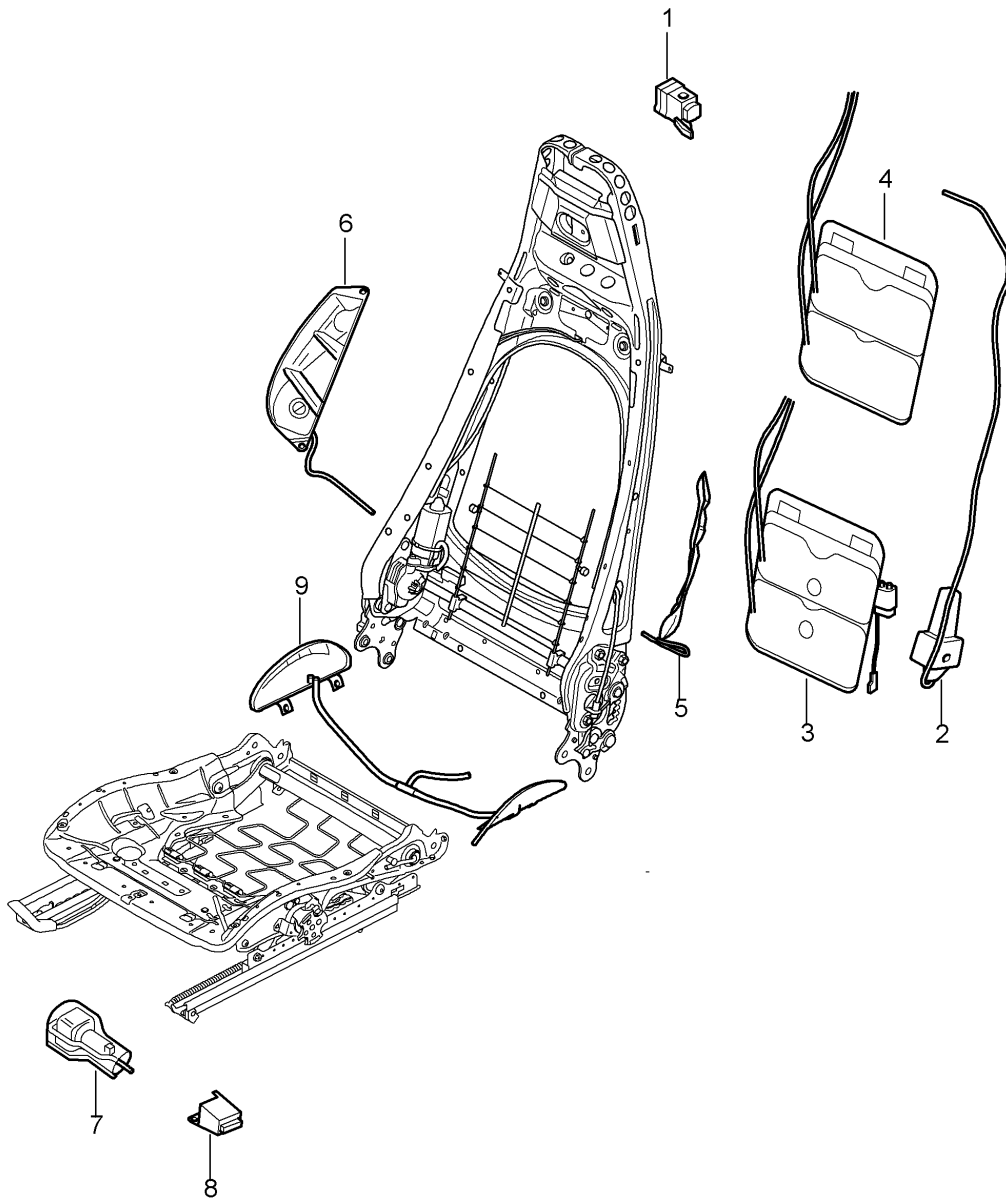

Model: 997-09

Model life 2009>>2012

Pos	Part Number	Description	Remark	Qty	Model
15	999 073 375 09	Screw Mount backrest Seat frame		4	
16	999 073 306 09	Screw Mount Side airbag unit		2	

Model: 997-09

Model life 2009>>2012