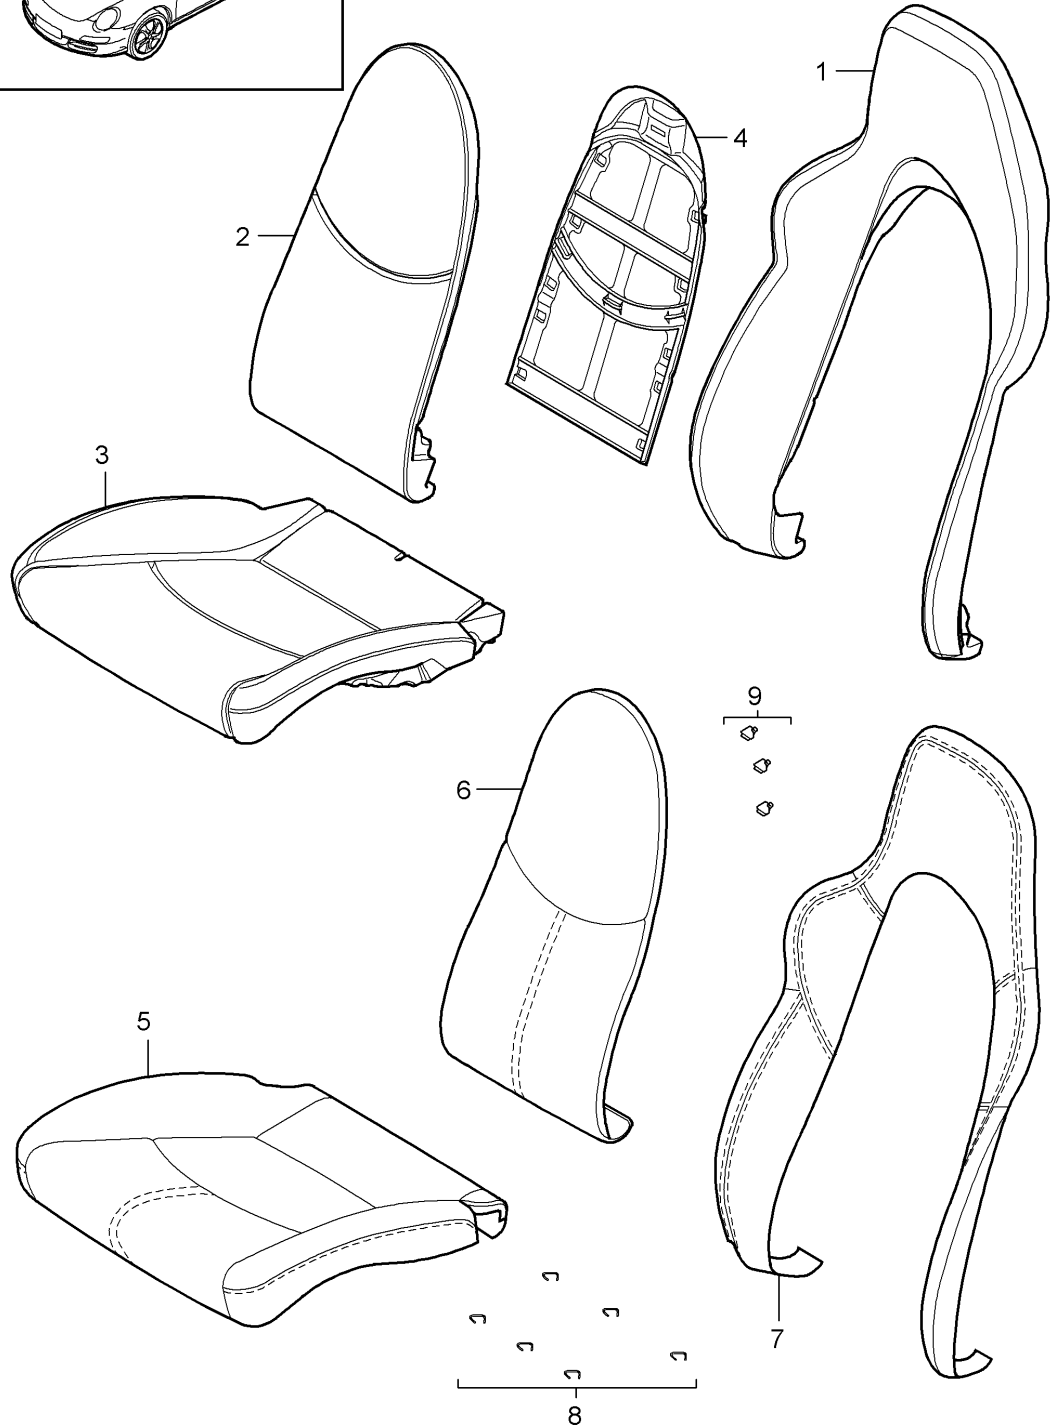

Model: 997-09

Model life 2009>>2012