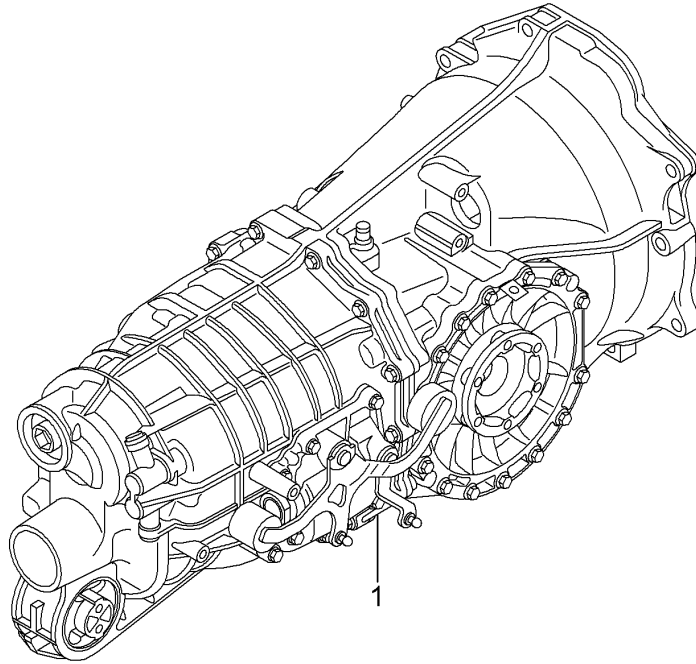

Model: 997-09

Model life 2009>>2012

Pos	Part Number	Description	Remark	Qty	Model
1	9G1 116 238 00	Clutch release Clutch slave cylinder Clutch slave cylinder Discontinued part		1	G9705,G9735
(1)	9G1 116 238 01	Clutch slave cylinder		1	
2	9G1 116 277 01	breather assy. To Use Clutch slave cylinder No longer use the part here		1	
3	900 385 096 01	Torx screw M 8 X 30		2	
4	999 507 586 40	Cable holder 6,0		1	

Model: 997-09

Model life 2009>>2012