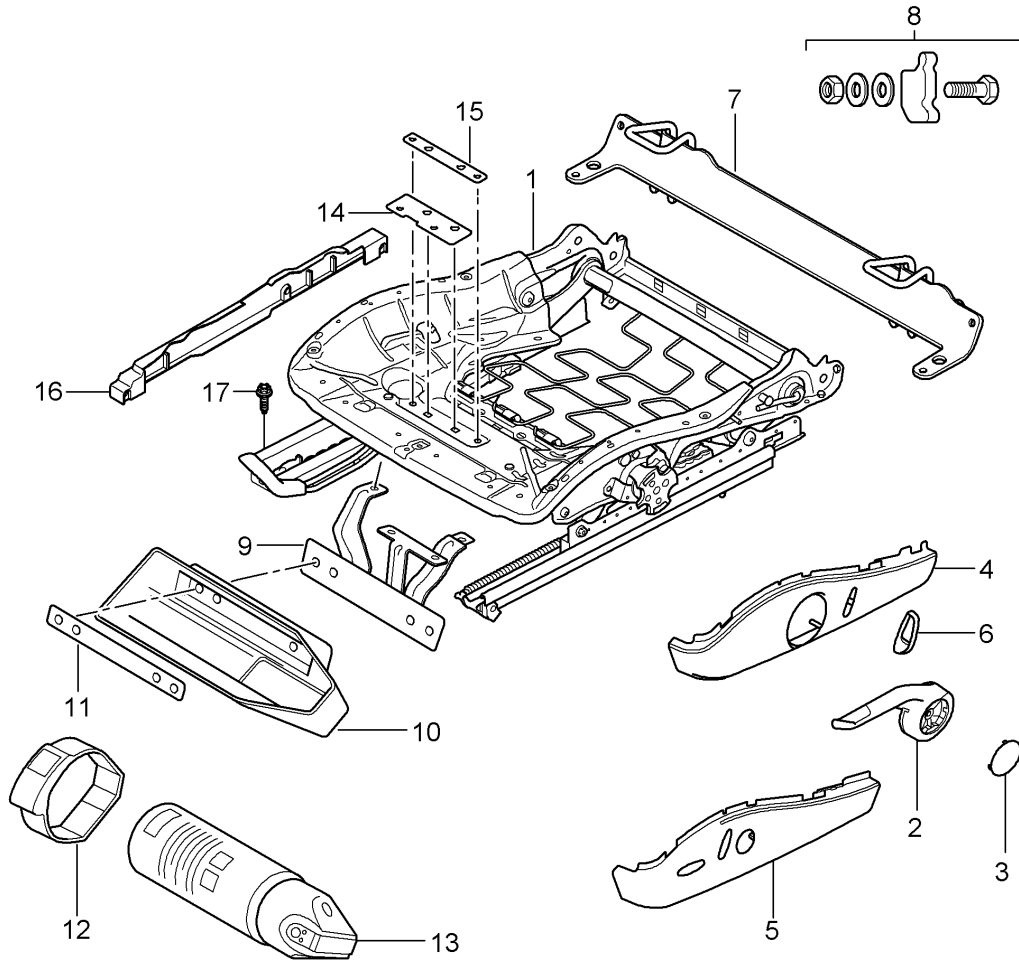

Model: 997-09

Model life 2009>>2012