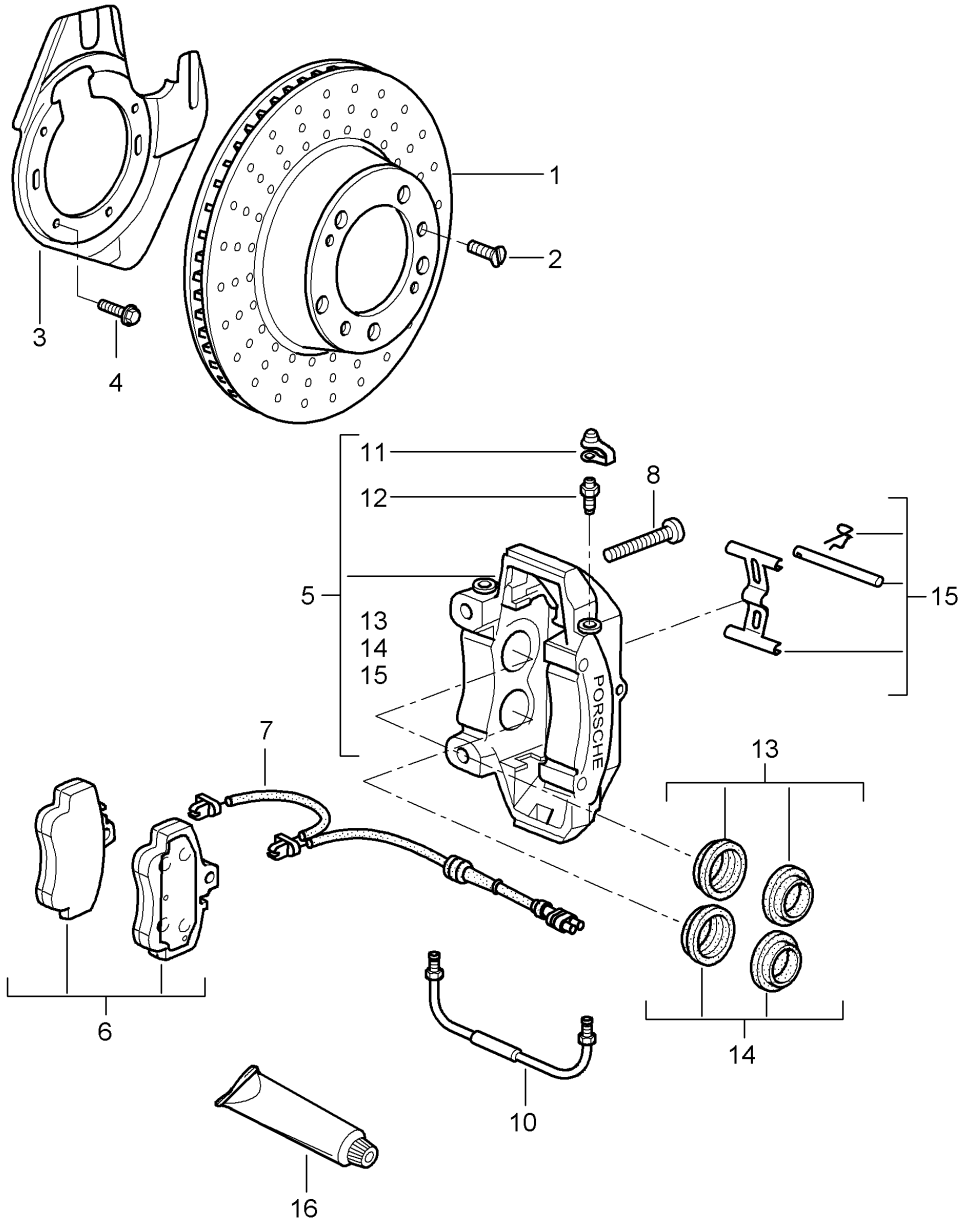

Model: 997-09

Model life 2009>>2012

Model: 997-09 Model life 2009>>2012

Pos	Part Number	Description	Remark	Qty	Model
		Disc brake Front axle			CARRERA 2 CARRERA 2-S SportClassic SPEEDSTER Black Editio
-	999 917 565 40	Grease Interflon HT 1 Tube 150 ml See technical manual Group 4 46 36 20		1	
-		only in conj. with: 997.351.938.04 997.351.938.19			
-		Brake disc Only in pairs Replace Technical manual Attention			PR:450
1	997 351 401 00	Brake disc	left front	1	CARRERA 2
(1)	996 351 409 03	Brake disc	left front	1	CARRERA 2-S
(1)	996 351 409 04	D >> - MJ 2010 Brake disc	left front	1	CARRERA 2-S
(1)	997 351 031 00	D - MJ 2011>> Brake disc Discontinued part	left front	1	PR:450
(1)	997 351 031 01	Brake disc	left front	1	PR:450
(1)	997 351 031 00	Brake disc Discontinued part	left front	1	PR:756
(1)	997 351 031 01	Brake disc	left front	1	PR:756
(1)	997 351 031 00	Brake disc Discontinued part	left front	1	SPEEDSTER PR:503
(1)	997 351 031 01	Brake disc	left front	1	SPEEDSTER PR:503
(1)	997 351 402 00	Brake disc	right front	1	CARRERA 2
(1)	996 351 410 03	Brake disc	right front	1	CARRERA 2-S
(1)	996 351 410 04	D >> - MJ 2010 Brake disc	right front	1	CARRERA 2-S
(1)	997 351 032 00	D - MJ 2011>> Brake disc Discontinued part	right front	1	PR:450
(1)	997 351 032 01	Brake disc	right front	1	PR:450
(1)	997 351 032 00	Brake disc Discontinued part	right front	1	PR:756
(1)	997 351 032 01	Brake disc	right front	1	PR:756
(1)	997 351 032 00	Brake disc Discontinued part	right front	1	SPEEDSTER PR:503
(1)	997 351 032 01	Brake disc	right front	1	SPEEDSTER PR:503
2	900 269 047 01	countersunk bolt M 6 X 12		4	
3	997 351 801 02	Cover plate	left	1	CARRERA 2
(3)	997 351 805 04	Cover plate	left	1	CARRERA 2-S
(3)	997 351 805 05	Cover plate	left	1	PR:450
(3)	997 351 805 05	Cover plate	left	1	PR:756
(3)	997 351 805 05	Cover plate	left	1	SPEEDSTER PR:503
(3)	997 351 802 02	Cover plate	right	1	CARRERA 2
(3)	997 351 806 04	Cover plate	right	1	CARRERA 2-S
(3)	997 351 806 05	Cover plate	right	1	PR:450
(3)	997 351 806 05	Cover plate	right	1	PR:756
(3)	997 351 806 05	Cover plate	right	1	SPEEDSTER