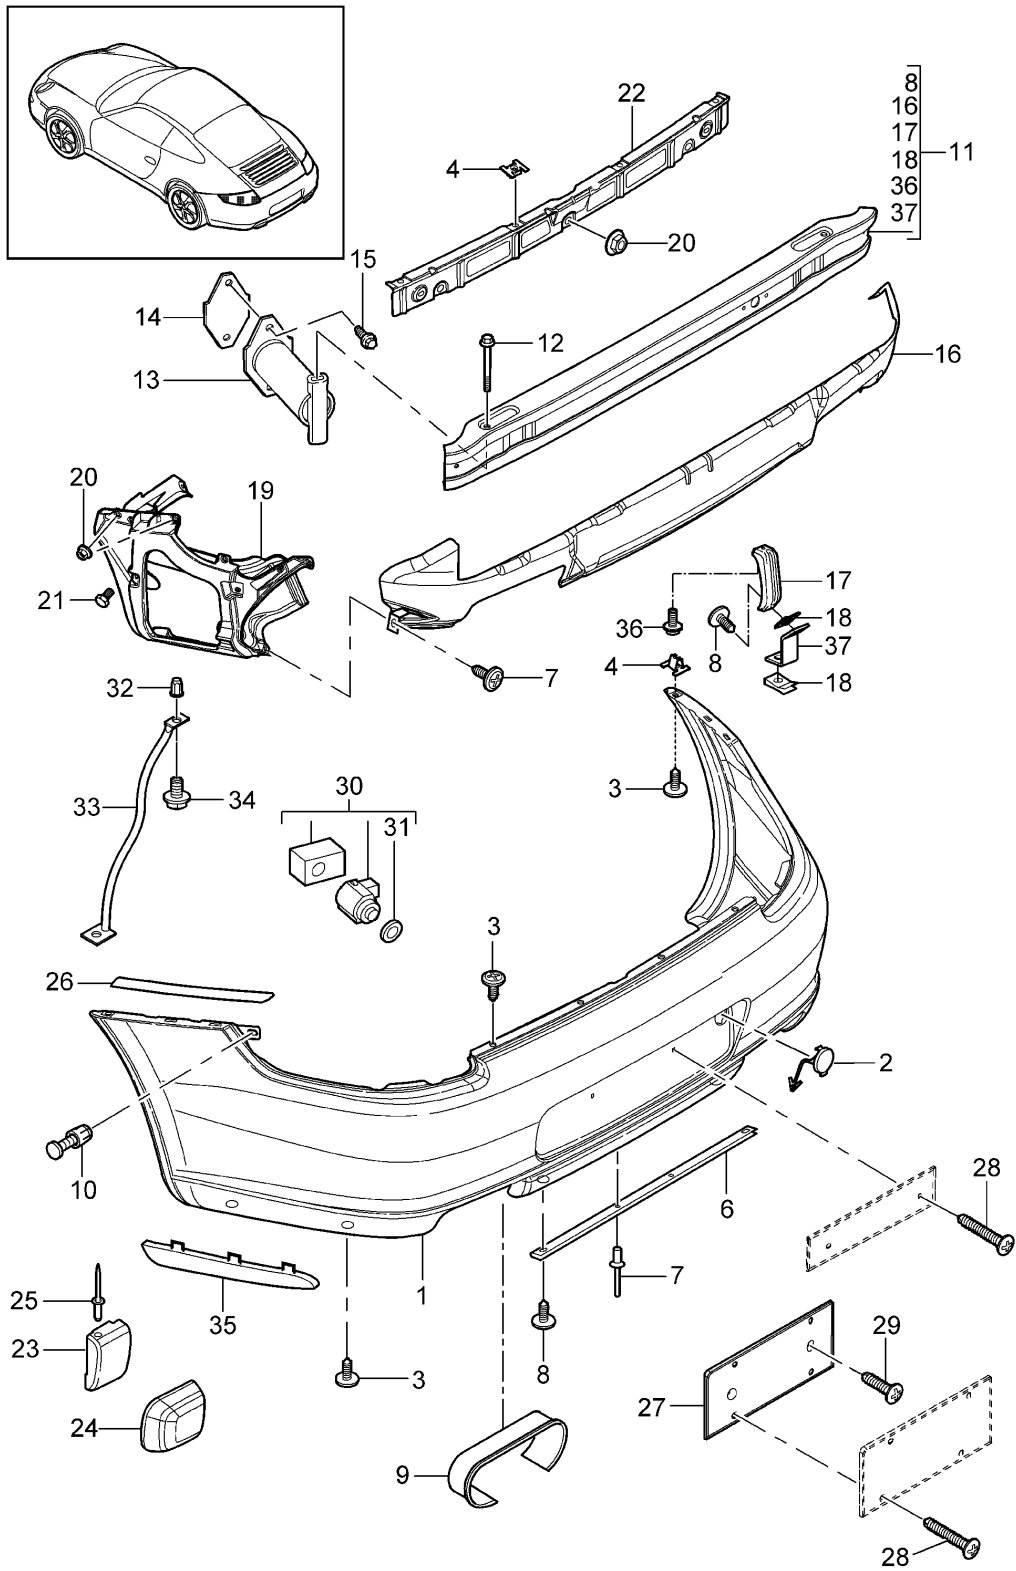

Model: 997-09

Model life 2009>>2012