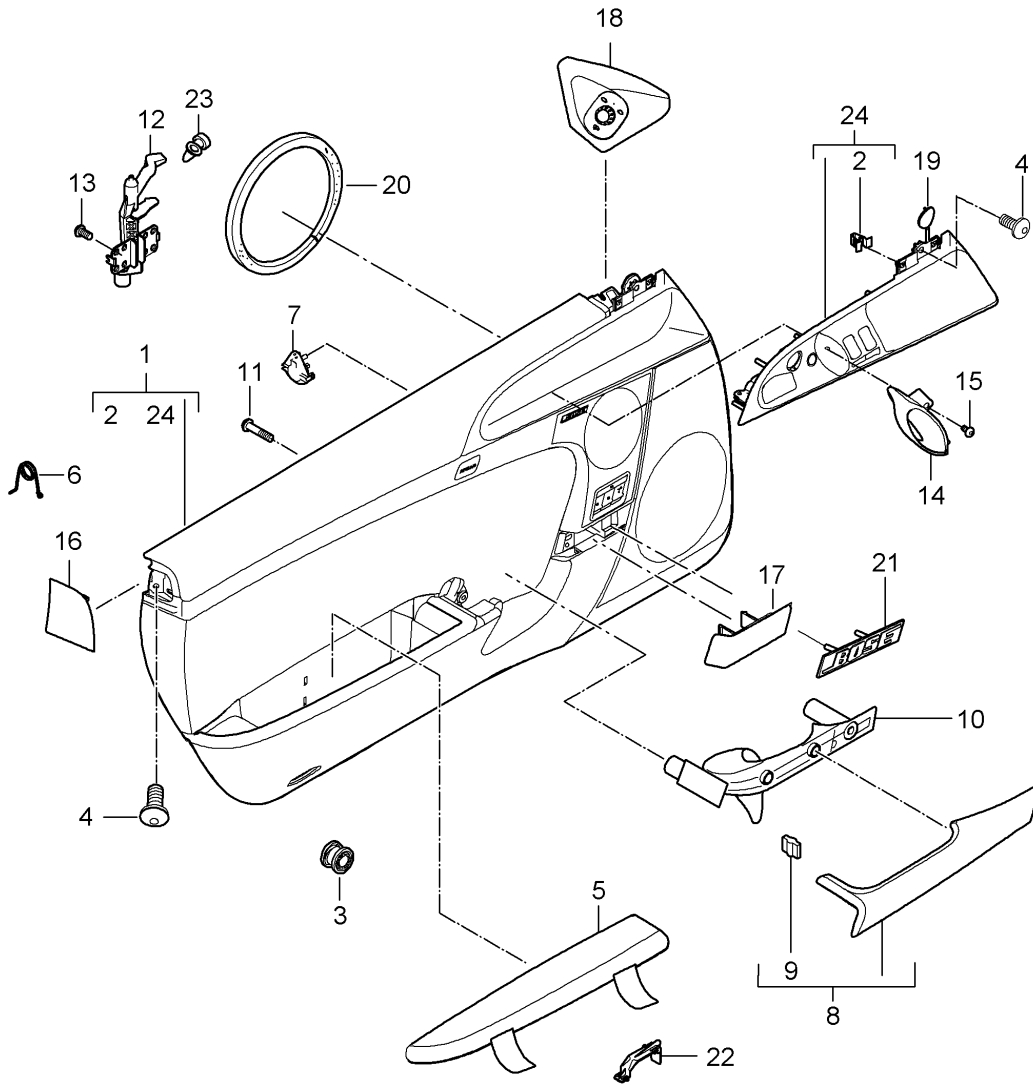

Model: 997-09

Model life 2009>>2012

Model: 997-09 Model life 2009>>2012

Pos	Part Number	Description	Remark	Qty	Model
		door panel Accessories			PR:756
(1)	997 555 983 00	D - MJ 2010>> Door panel trim (leather)	left lhd	1	PR:XTV,XVT, 537,680,756, 981,098
(1)	997 555 983 00 SCD 997 555 984 01	D - MJ 2010>> Espresso/Light Grey Door panel trim (leather)	right lhd	1	PR:XTV,XVT, 098,680,756, 981
(1)	997 555 984 01 SCD 997 555 984 00	D - MJ 2010>> Espresso/Light Grey Door panel trim (leather)	right rhd	1	PR:XTV,XVT, 538,680,756, 981,099
(1)	997 555 984 00 SCD 997 555 983 01	D - MJ 2010>> Espresso/Light Grey Door panel trim (leather)	left rhd	1	PR:XTV,XVT, 099,680,756, 981
2	997 555 983 01 SCD 999 507 533 02	D - MJ 2010>> Espresso/Light Grey Clamp		2	
3	955 555 243 00	8,0X 10/2,5 Retaining clip		9	
4	999 073 322 02	for door panel fillister hd. bolt M 6 X 20		5	
5	997 555 221 03	for Mount door panel Cover	left	1	PR:756,981
(5)	997 555 221 03 SCA 997 555 222 03	Stowage compartment D - MJ 2010>> Espresso Cover	right	1	PR:756,981
6	997 555 222 03 SCA 997 555 833 00	Stowage compartment D - MJ 2010>> Espresso Leg spring	left	1	
(6)	997 555 834 00	for Cover Stowage compartment Leg spring	right	1	
7	997 555 841 00	for Cover Stowage compartment Damper		1	
8	997 555 271 03	Stowage compartment Pull handle Upper part	left	1	PR:756
(8)	997 555 271 03 SCA 997 555 272 03	D - MJ 2010>> Espresso Pull handle Upper part	right	1	PR:756
9	997 555 272 03 SCA 999 591 380 01	D - MJ 2010>> Espresso Cable fastener		4	
10	987 555 261 01	Pull handle Lower part	left	1	PR:756
(10)	987 555 261 01 6J0 987 555 262 01	D - MJ 2010>> Espresso Pull handle Lower part	right	1	PR:756
		D - MJ 2010>>			