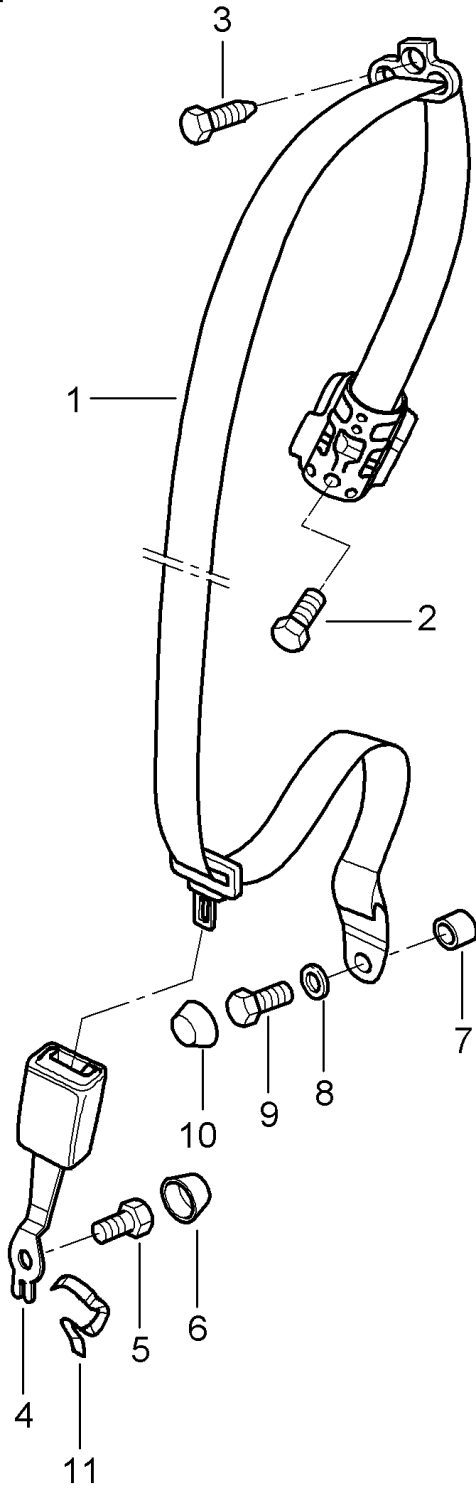

Model: 997-09

Model life 2009>>2012