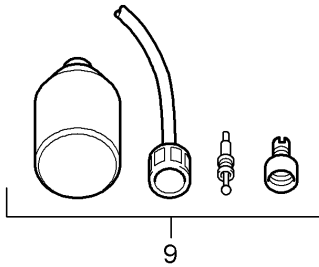

Model: 997-09

Model life 2009>>2012

Pos	Part Number	Description	Remark	Qty	Model
-	900 378 138 09	Shock absorbers Hexagon bolt M 12 X 1,5 X 70		2	
-	999 084 445 01	Locknut M 12 X 1,5		2	
11	997 618 450 01	Control unit		1	PR:475
(11)	997 618 451 01	Control unit		1	PR:030
-	997 618 205 00	Retainer for control units for		1	
-	997 606 111 01	Acceleration sensor for bodywork		1	
12	997 333 513 00	spring disc		2	
13	997 333 523 00	spring disc		2	PR:030
14	997 333 513 01	spring disc		2	PR:030
15	997 606 111 01	Acceleration sensor for bodywork		1	
16	997 606 214 00	Bracket Accelerator sensor Body		1	

Model: 997-09

Model life 2009>>2012