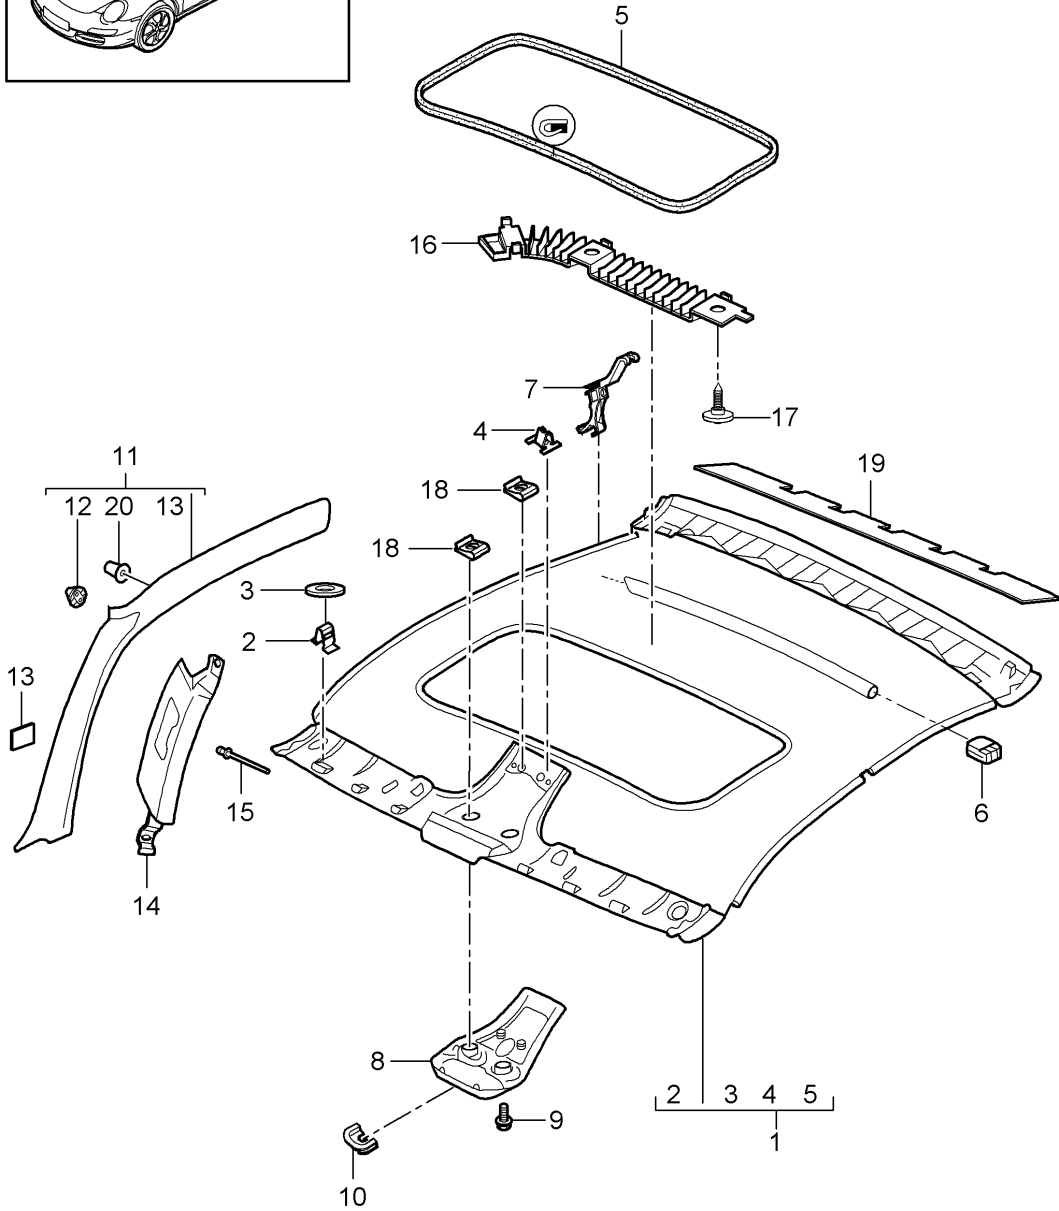

Model: 997-09

Model life 2009>>2012