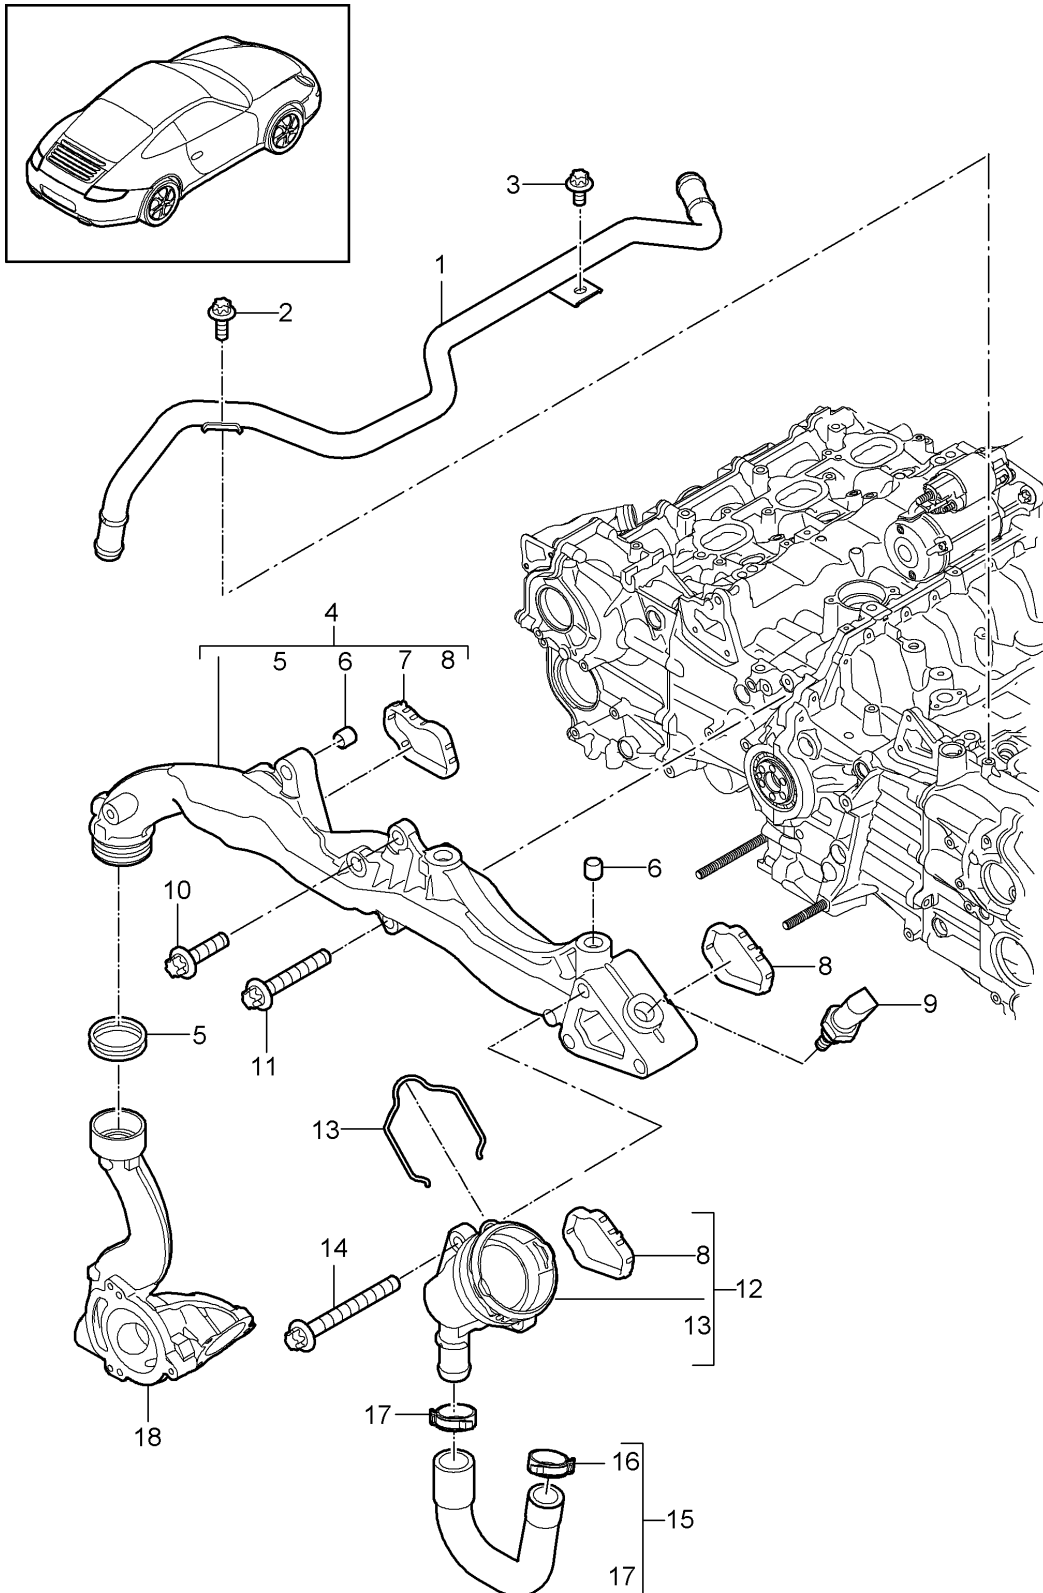

Model: 997-09

Model life 2009>>2012

Model: 997-09

Model life 2009>>2012

Pos	Part Number	Description	Remark	Qty	Model
1	9A1 106 810 01	Assembly carrier Water pipe		1	
(1)	9A1 106 810 40	Hot air duct Supply Kit		1	A101+ PR:X51
2	900 385 009 01	Torx screw 6 X 16		1	
3	900 385 041 01	Torx screw M6 X 12		1	
4	9A1 102 112 02	Assembly carrier		1	
5	999 707 589 40	O-ring 31,0 X 3,0		2	
6	999 095 063 01	dowel sleeve 11 M6 X 10		2	
7	9A1 102 312 00	Seal Cyl. 1 - 3		1	
8	9A1 102 322 00	Seal Cyl. 4 - 6		2	
(9)	997 606 420 00	Temperature sensor No longer use the part here		1	
9	997 606 420 01	Temperature sensor		1	
10	900 385 116 01	Torx screw M8 X 30	also use: 900 123 111 20	2	
11	900 385 071 01	Torx screw M8 X 50		2	
12	9A1 106 131 00	connection piece		1	
13	997 106 802 03	Spring		1	
14	900 385 115 01	Torx screw M8 X 70		3	
15	9A1 106 660 00	Water hose Supply D >> - MJ 2010		1	
16	999 512 601 09	Hose clamp 23 X 12 No longer use the part here		1	
(16)	999 512 683 09	Hose clamp 26 X 12		1	
17	999 512 603 09	Hose clamp 26 X 12 No longer use the part here		1	
17	999 512 657 09	Hose clamp 26 X 12		1	
18	900 123 111 20	seal ring Copper Temperature sensor		1	
18	900 123 111 21	Discontinued part seal ring Copper Temperature sensor		1	
19		housing thermostat see illustration:	105-000