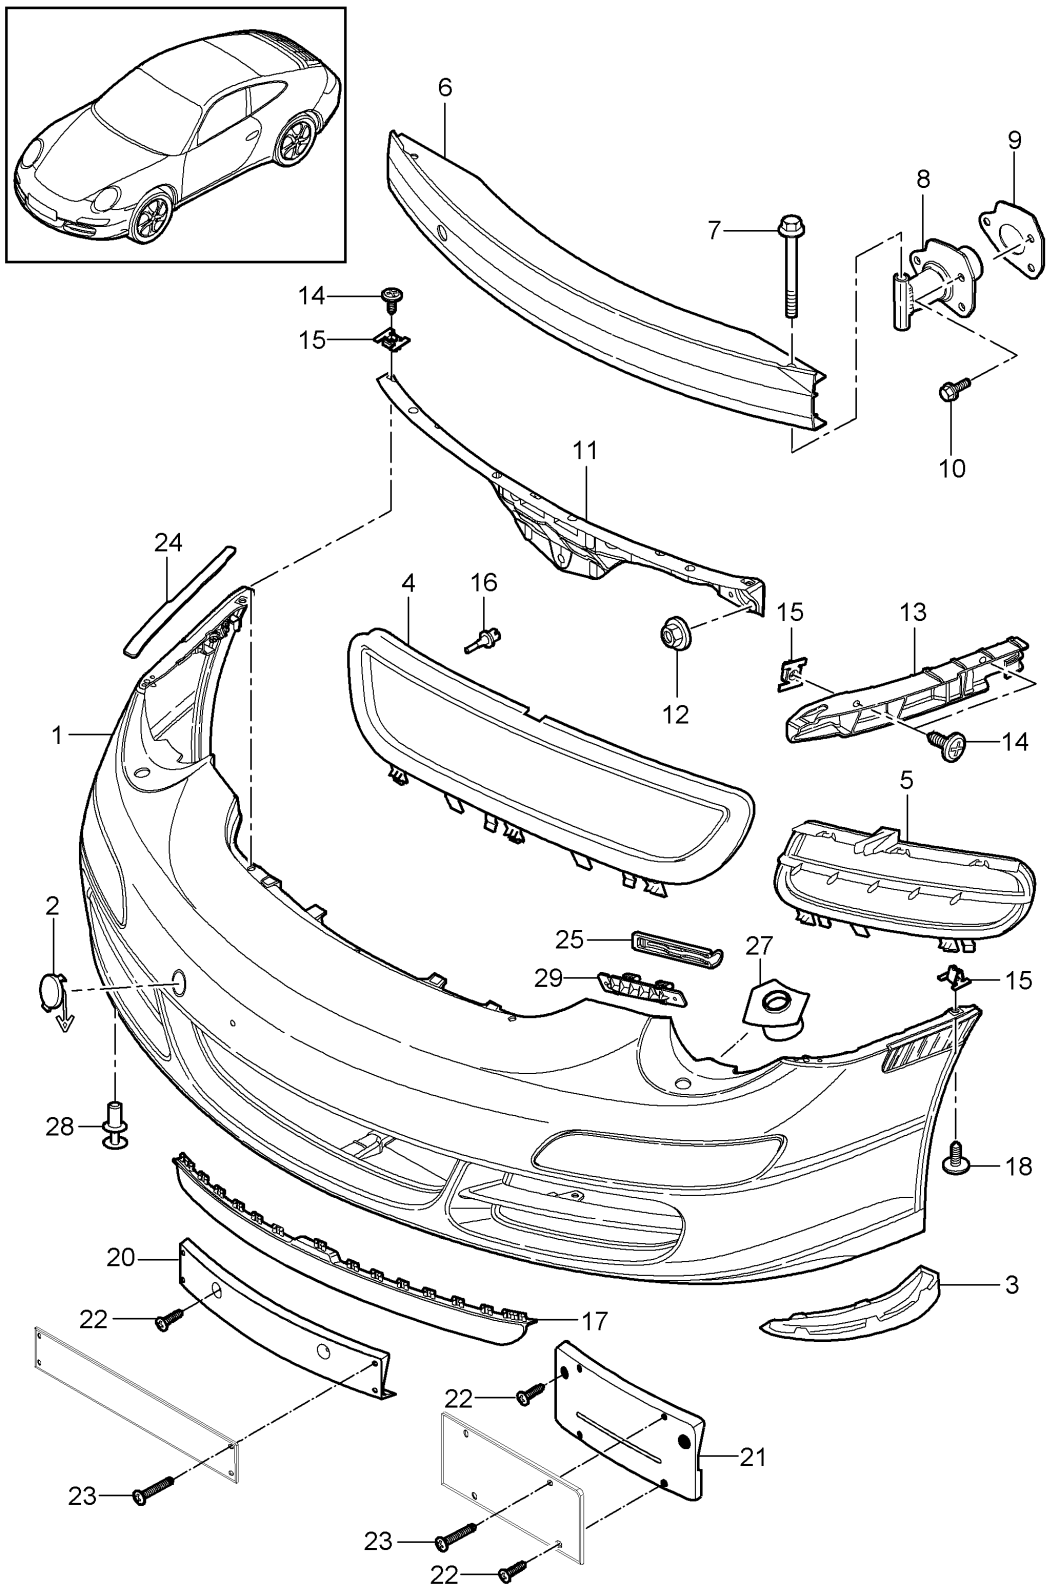

Model: 997-09

Model life 2009>>2012

Model: 997-09 Model life 2009>>2012

Pos	Part Number	Description	Remark	Qty	Model
1	997 505 191 05	bumper Trim	front	1	PR:181,182, 288
1	997 505 191 05 G2L 997 505 191 07	primed Trim		1	PR:183,288
1	997 505 191 07 G2L 997 505 961 02	primed Trim		1	PR:XAA,XAS, 288,182,181
1	997 505 961 03	primed Trim		1	PR:XAA,XAS, 288,183
2	997 505 703 05	cover for towing eye		1	
(2)	997 505 703 05 G2L 997 505 994 01	primed cover for towing eye		1	PR:XAA,XAS
3	997 505 525 01	Trim	left	1	
(3)	997 505 525 01 G2L 997 505 526 01	primed Trim	right	1	
4	997 505 526 01 G2L 997 505 541 03	primed Retaining frame		1	
5	997 505 541 03 01C 997 505 563 04	Satin black Retaining frame	center left	1	C2
(5)	997 505 563 04 01C 997 505 564 04	Black Retaining frame	right	1	C2
(5)	997 505 564 04 01C 997 505 563 05	Black Retaining frame	left	1	C4
(5)	997 505 563 05 9B1 997 505 564 05	Titanium metallic Retaining frame	right	1	C4
(5)	997 505 564 05 9B1 997 505 985 02	Titanium metallic Retaining frame	left side	1	PR:XAS,503, 756
(5)	997 505 985 02 041 997 505 985 01	Black Retaining frame	left side	1	PR:XAA,XAS
(5)	997 505 985 01 01C 997 505 986 02	Black Retaining frame	right side	1	PR:XAS,503, 756
(5)	997 505 986 02 041 997 505 986 01	Black Retaining frame	right side	1	PR:XAA,XAS
6	997 505 986 01 01C 997 505 131 00	Black Carrier		1	
-	997 505 777 01	Foam part Foam part in Carrier	with:	1	
7	900 378 088 01	Hexagon bolt M 12 x 100		2	
8	997 505 319 00	Impact pipe		2	
9	997 505 751 02	Seal		2	
10	900 378 267 01	Shock absorber Hexagon bolt M 8 X 30		6	
11	997 505 531 00	retaining strip	center	1	
12	999 076 048 01	Hexagon nut M 6		3	
13	997 505 535 01	retaining strip	left	1	
(13)	997 505 536 01	retaining strip	right	1	
14	999 073 418 01	panel screw ST 4,8 X 19		4	
15	999 507 849 01	Cage nut ST 4,8		9	
16	996 641 142 00	Temperature sensor		1