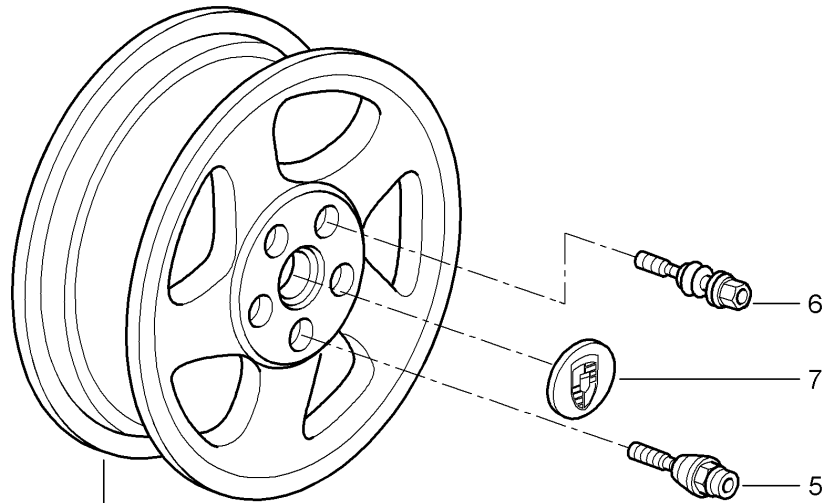

Model: 997-09

Model life 2009>>2012

Pos	Part Number	Description	Remark	Qty	Model
-	900 378 138 09	Shock absorbers Hexagon bolt M 12 X 1,5 X 70		2	
-	999 084 445 01	Locknut M 12 X 1,5		2	
11	997 618 450 01	Control unit		1	PR:475
(11)	997 618 451 01	Control unit		1	PR:030
-	997 618 205 00	Retainer for control units for		1	
-	997 606 111 01	Acceleration sensor for bodywork		1	
12	997 333 513 00	spring disc		2	
13	997 333 523 00	spring disc		2	PR:030
14	997 333 513 01	spring disc		2	PR:030
15	997 606 111 01	Acceleration sensor for bodywork		1	
16	997 606 214 00	Bracket Accelerator sensor Body		1	

Model: 997-09

Model life 2009>>2012