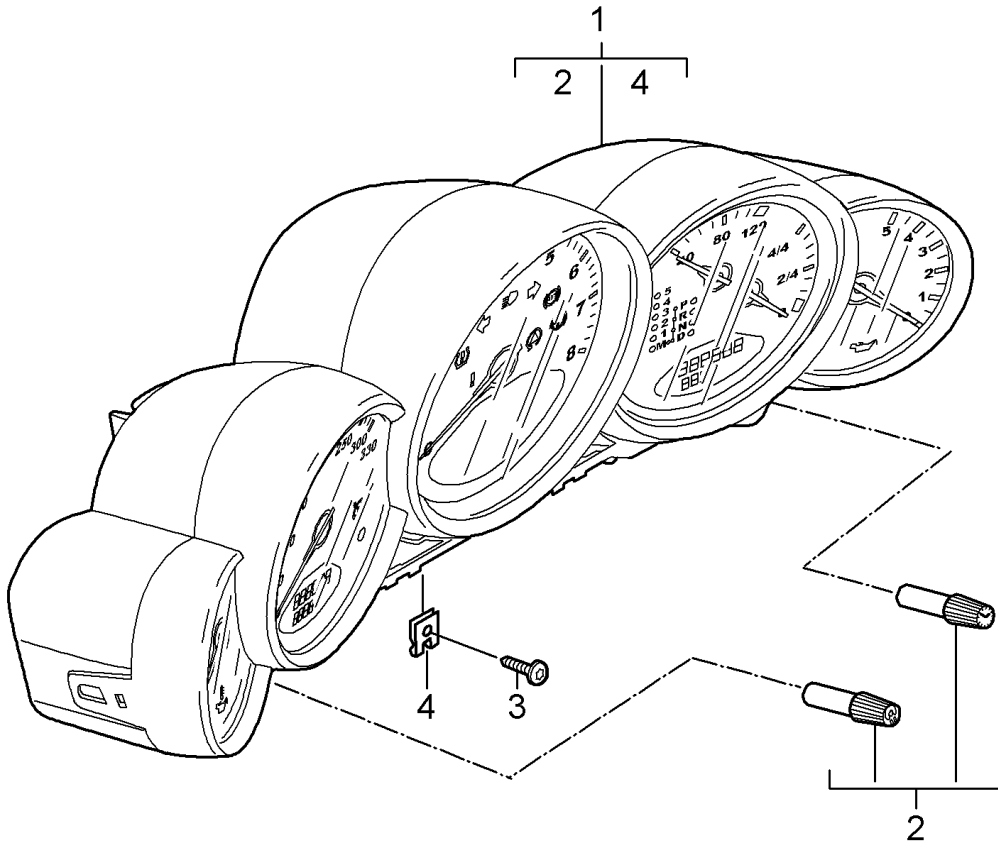

Model: 997-09 Model life 2009>>2012

Pos	Part Number	Description	Remark	Qty	Model
1	997 641 313 04 D07 997 641 314 03	(complete) D - MJ 2012>> Volcano grey Combi-instrument (complete) D - MJ 2009>> - MJ 2009 Discontinued part		1	PR:023,250
1	997 641 314 03 D07 997 641 314 04	Volcano grey Combi-instrument (complete) D >> - MJ 2011		1	PR:023,250
1	997 641 314 04 D07 997 641 314 05	Volcano grey Combi-instrument (complete) D - MJ 2012>>		1	PR:023,250
1	997 641 314 05 D07 997 641 317 02	Volcano grey Combi-instrument (complete) D >> - MJ 2011		1	PR:023,480 "GB. "
1	997 641 317 02 D07 997 641 317 04	Volcano grey Combi-instrument (complete) D - MJ 2012>>		1	PR:023,480 "GB. "
1	997 641 317 04 D07 997 641 318 04	Volcano grey Combi-instrument (complete) D >> - MJ 2011		1	PR:023,250 "GB. "
1	997 641 318 04 D07 997 641 318 05	Volcano grey Combi-instrument (complete) D - MJ 2012>>		1	PR:023,250 "GB. "
(2)	997 641 318 05 D07 997 641 911 00	Volcano grey knob throttle control element Trip meter and Clock		1	
3	999 073 155 09	panel screw 4,2 X 19		2	
4	999 507 403 02	U-clip		2	
-		Stopwatch			
5	997 641 301 26	Stopwatch		1	PR:025,639, 640
(5)	997 641 301 26 V05 997 641 311 26	Galvano silver Stopwatch		1	PR:026,639, 640
	997 641 311 26 V05	Galvano silver			

Model: 997-09

Model life 2009>>2012