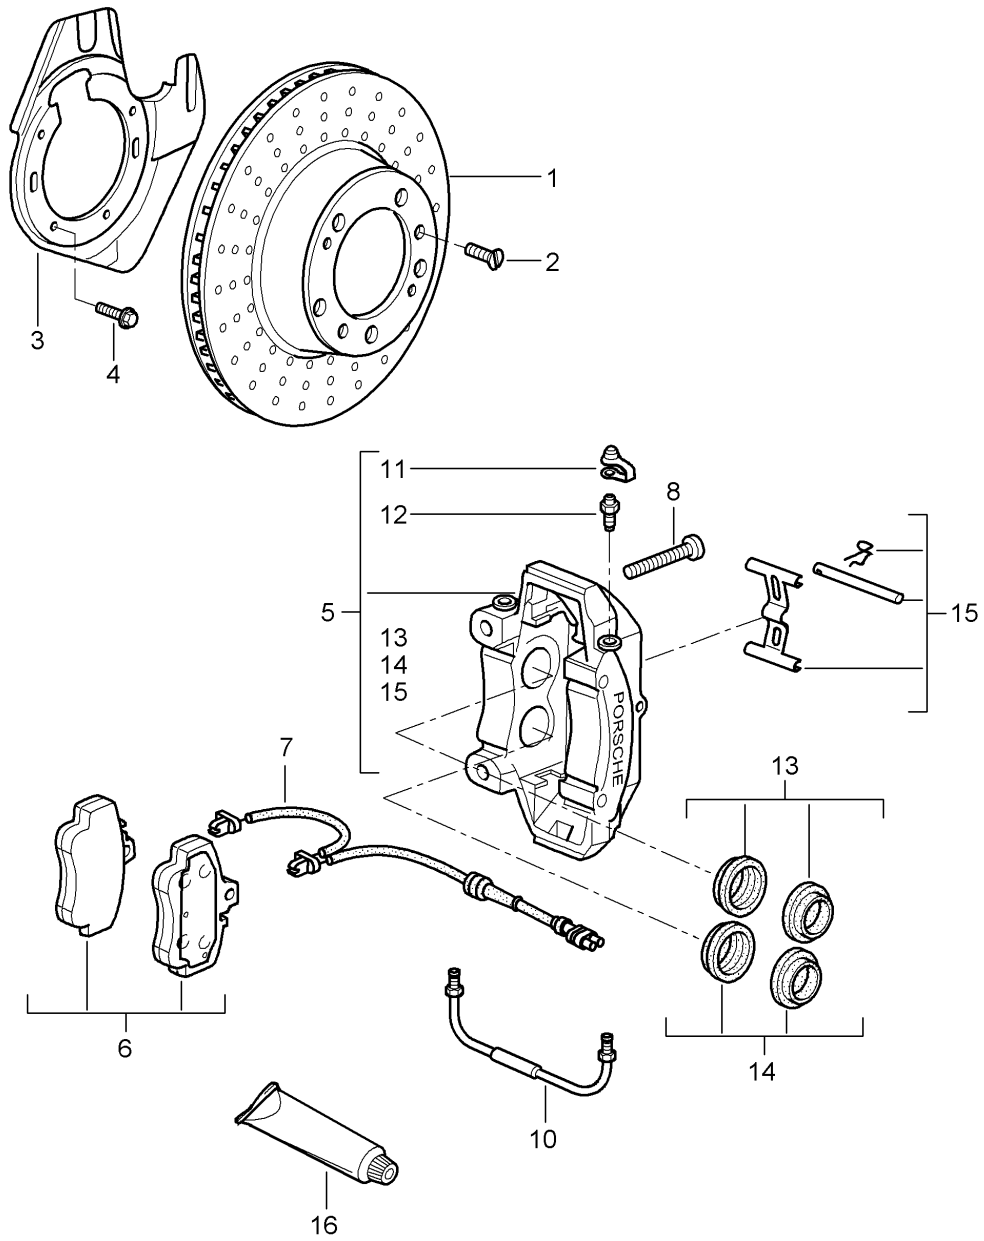

Model: 997-09

Model life 2009>>2012