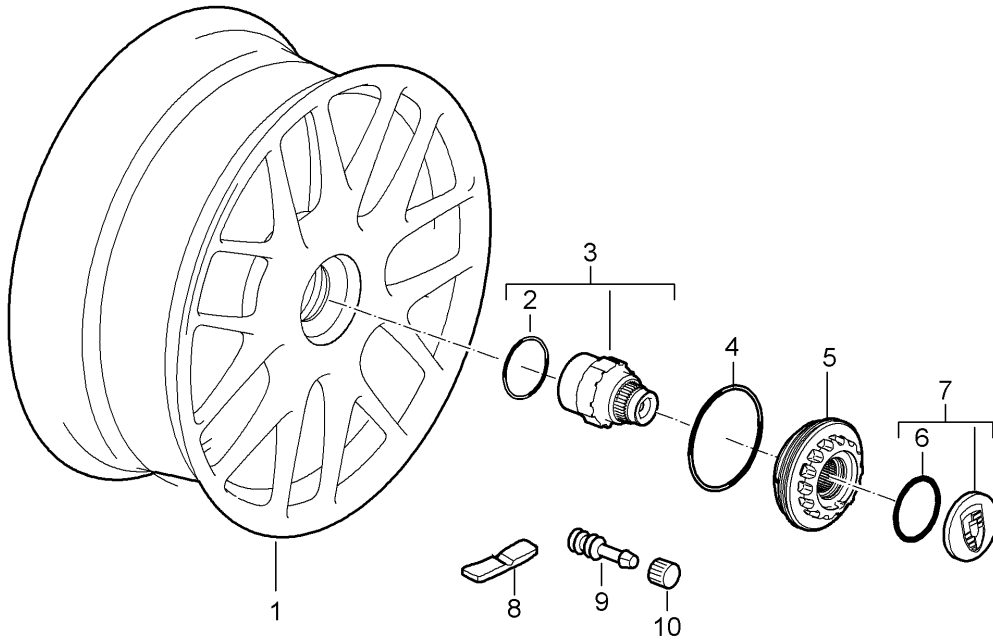

Model: 997-09

Model life 2009>>2012