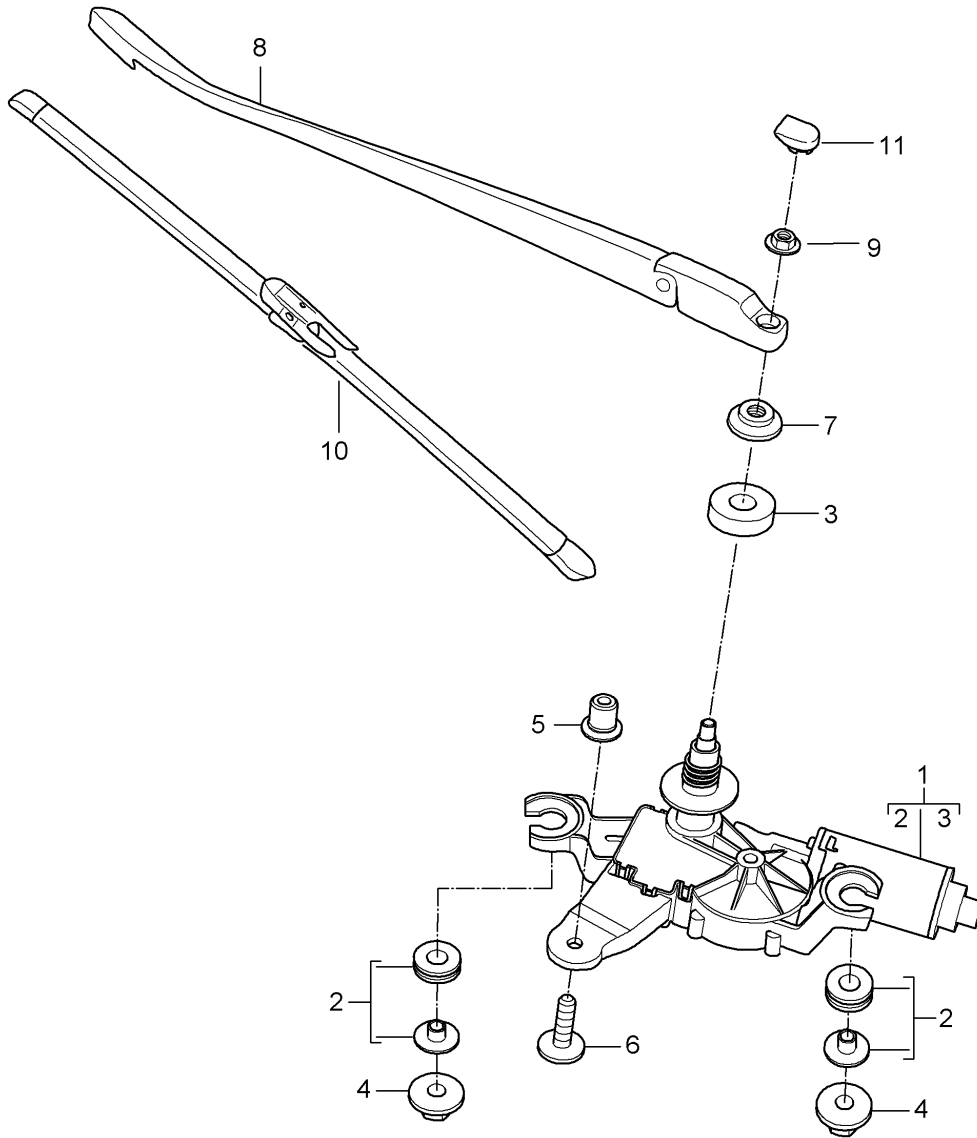

Model: 997-09

Model life 2009>>2012

Model: 997-09

Model life 2009>>2012

Pos	Part Number	Description	Remark	Qty	Model
		Rear window wiper			PR:425
1	997 628 080 00	Wiper motor		1	COUPE
(1)	996 628 090 01	Wiper motor		1	TARGA
2	997 628 908 00	repair set		1	
		comprising:			
-		Grommet		2	
-		bush		2	
3	997 628 910 00	seal ring		1	
4	999 076 078 01	Hexagon nut		2	
		M 6			
5	999 500 078 00	press insert nut		1	
6	999 073 468 01	Bolt with washer		1	
		M 6 X 22 SC			
7	997 628 273 00	Grommet		1	
8	997 628 169 00	Wiper arm		1	COUPE
(8)	997 628 159 00	Wiper arm		1	TARGA
9	900 377 003 03	Hexagon nut		1	
10	997 628 189 00	wiper blade	rear	1	
11	997 628 122 00	Cover cap		1