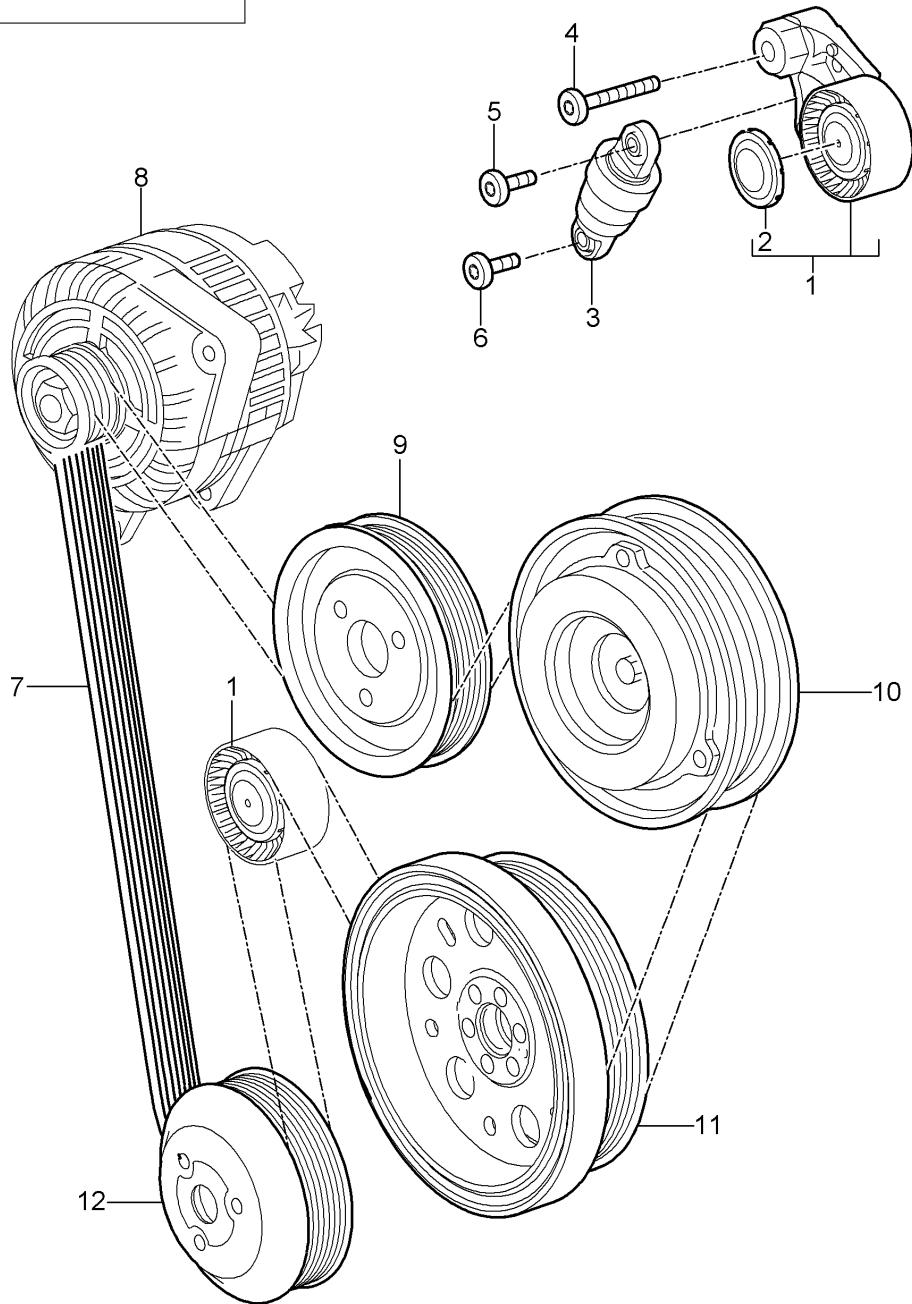

Model: 997-09

Model life 2009>>2012

Model: 997-09

Model life 2009>>2012

Pos	Part Number	Description	Remark	Qty	Model
1	9A1 102 211 00	Belt tensioner v-belt lever		1	
1	9A2 102 211 00	Tensioning roller lever Tensioning roller		1	
		also use:	9A1 102 212 00 999 073 579 01 948 102 839 00		
2	948 102 839 00	Protective cap		1	
3	948 102 261 00	tensioner Hydraulic		1	
4	999 073 411 01	Hexagon socket flat head bolt M 8 X 60		1	
5	999 073 246 09	Torx screw M 8 X 33-10,9		1	
6	999 073 412 01	Torx screw M 8 X 26		1	
7	9A1 102 216 01	v-belt		1	
8		Alternator		1	
9		see illustration: pulley Power-steering pump	902-005	1	
		see illustration:	403-003		
10		pulley Compressor		1	
		see illustration:	813-015		
11		pulley Crankshaft		1	
		see illustration:	102-000		
12		pulley Coolant pump		1	
		see illustration:	105-000