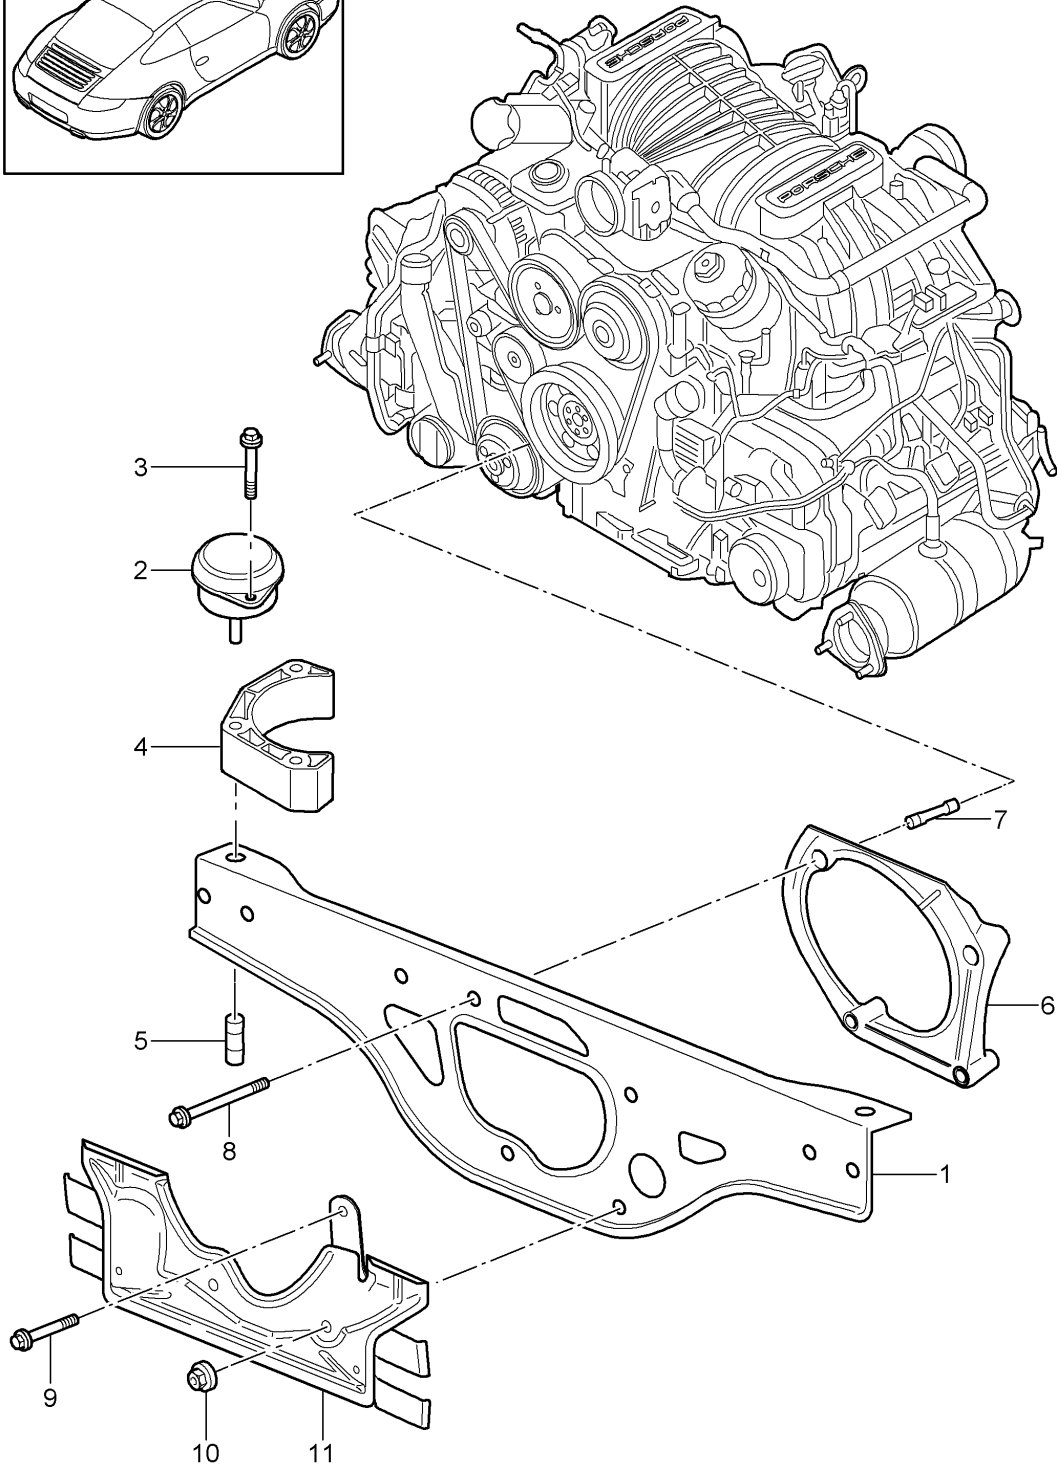

Model: 997-09

Model life 2009>>2012

Pos	Part Number	Description	Remark	Qty	Model
		vacuum system			A101+
		Engine			PR:X51
1	993 110 462 02	Vacuum unit		2	
2	996 605 123 01	Change-over valve		2	PR:480
2	996 605 123 01	Change-over valve		3	PR:250
3	999 239 045 40	Molded hose		3	
		3,5 x 2,0 x 60			
3	999 239 045 40	Molded hose		3	
		3,5 x 2,0 x 60			
4	999 181 373 40	Pipe		1	
		4 x 1 x 230			
5	999 181 369 40	Pipe		2	
		4 x 1 x 270			
6	928 573 727 05	Distributor		3	PR:250
		Triple			
6	928 573 727 05	Distributor		2	PR:480
		Triple			
7	999 507 872 40	Bracket		1	
		4 x 22			
8	999 507 873 40	Bracket		2	
		4 x 14			
9	999 181 441 40	Pipe		1	
		4,0 x 1,0 x 990			
10	999 181 442 40	Pipe		1	
		4,0 x 1,0 x 650			
11	999 507 865 40	Bracket		3	
		4,0 / 11,0			
12	999 239 040 40	Connecting piece		1	PR:250
13	999 181 829 40	Pipe		1	PR:250
		4,0 x 1,0 x 430			
14	928 574 717 05	Molded hose		1	PR:250
14	928 574 717 07	Molded hose		1	PR:250
		No longer use the part here			
14	9P1 129 487	Molded hose		1	PR:250
14	928 574 717 05	Molded hose		2	PR:480
14	928 574 717 07	Molded hose		2	PR:480
		No longer use the part here			
14	9P1 129 487	Molded hose		2	PR:480

Model: 997-09

Model life 2009>>2012