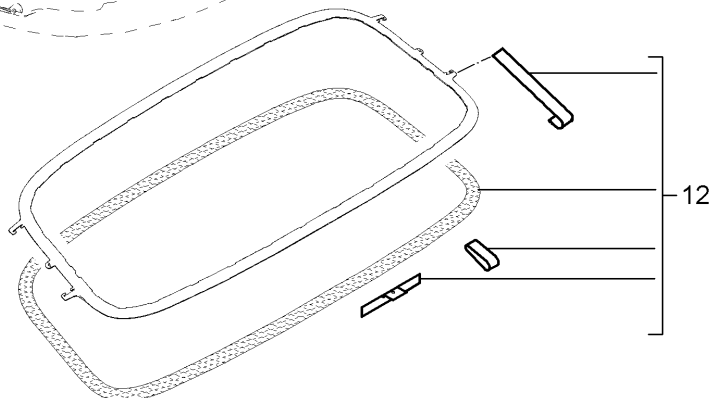

Model: 997-09

Model life 2009>>2012

Model: 997-09

Model life 2009>>2012

Pos	Part Number	Description	Remark	Qty	Model
		Convertible top covering Roofliner D - MJ 2011>>			Speedster PR:503
1	997 567 924 00	Convertible top covering with:		1	
		Rear window Black			
2	997 567 931 00	Moulded headliner with:		1	
		Accessories Black			
-	997 567 943 00	repair set Rubber strap Roofliner		1	
3	997 567 936 00	repair set Cord Transverse		1	
4	997 567 925 00	Assembly kit Convertible top covering use if required:	997 567 927 00	1	
5	997 567 934 00	Assembly kit repair set tension wire Convertible top covering	side	1	
6		Together with Position 1		1	
11	999 591 352 01	Retaining clip Roofliner		X	
12	997 567 927 00	Assembly kit Mount Rear window Roof arch with:		1	
		Rubber strap for Frame