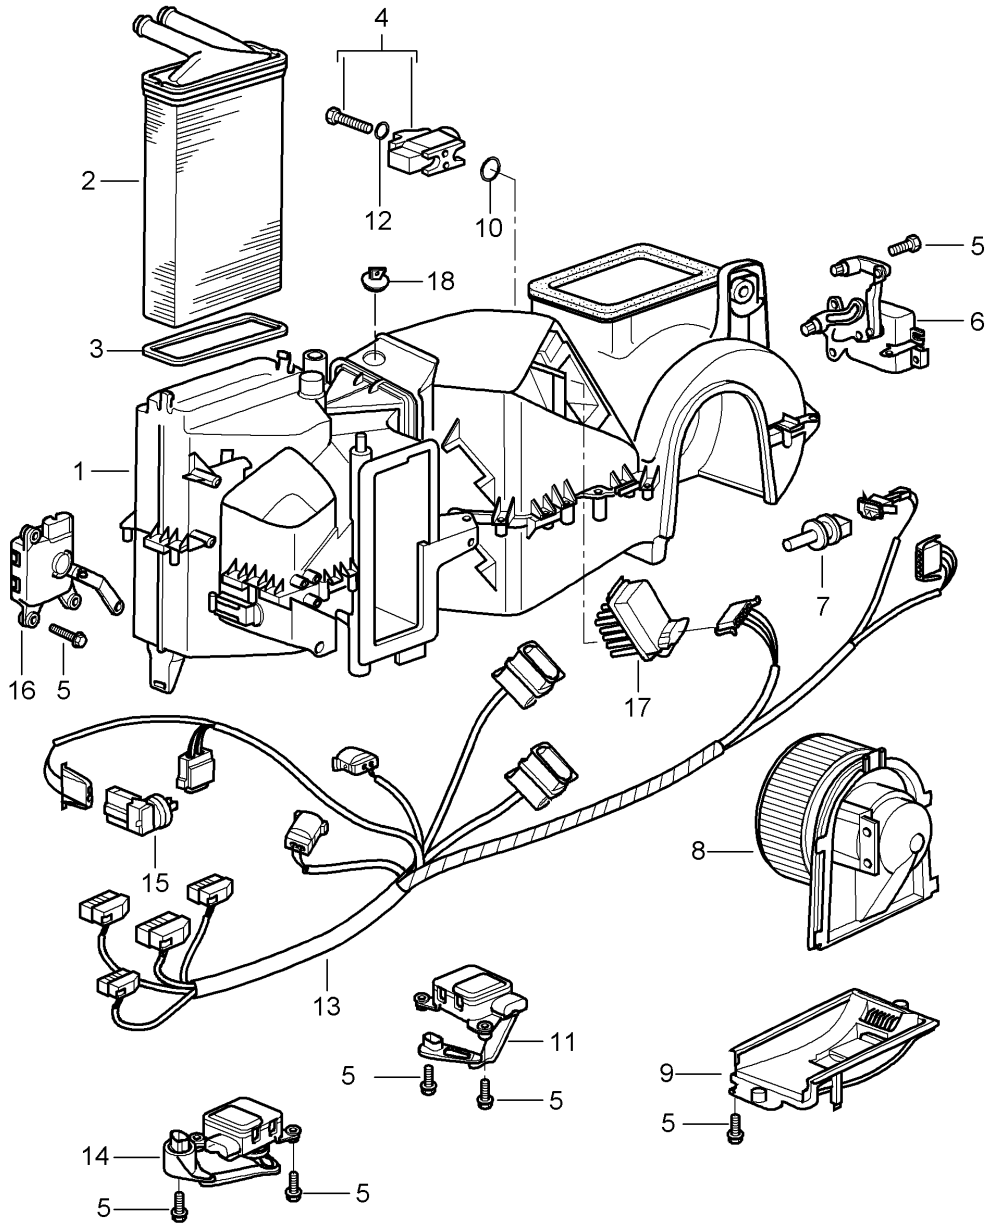

Model: 997-09

Model life 2009>>2012

Model: 997-09 Model life 2009>>2012

Pos	Part Number	Description	Remark	Qty	Model
1	997 573 901 02	Air conditioner Individual parts Air conditioner without: heat exchanger with: evaporator	lhd	1	PR:098,573
(1)	997 573 901 03	Air conditioner without: heat exchanger with: evaporator	rhd	1	PR:099,573
2	997 572 129 00	heat exchanger		1	
3	996 572 913 00	Seal		1	
4	997 573 929 00	Expansion valve		1	
5	900 143 102 02	Bolt with washer		X	
6	996 573 915 00	actuator motor for fresh air flap	lhd	1	PR:098,573
		fresh air flap Identification: >> >>		1 1 1	
(6)	996 573 915 01	actuator motor for fresh air flap Identification: >> >> Black	rhd	1	PR:099,573
7	955 572 304 10	Temperature sensor		1	
8	996 624 107 01	Fan	lhd	1	PR:098
(8)	996 624 108 01	Fan	rhd	1	PR:099
9	996 573 905 00	Cover		1	
10	999 707 596 40	O-ring 14x1,82		1	
11	996 573 919 02	Servomotor Temperature valve Identification: >> >> pink	lhd	1	PR:098
(11)	996 573 919 03	Servomotor Temperature valve Identification: >> >> pink	rhd	1	PR:099
12	999 707 534 41	O-ring 17x2,00		1	
13	997 612 655 26	Wire set		1	PR:098,573
(13)	997 612 656 25	Wire set	rhd	1	PR:099,573
-	997 612 664 00	Wire set interference suppression coil TV		1	PR:676
14	996 573 921 02	Servomotor for defroster flap Identification: >> >> yellow	lhd	1	PR:098
(14)	996 573 921 03	Servomotor for defroster flap Identification: >> >> yellow	rhd	1	PR:099
15	1H0 907 543 A	Temperature sensor		1	
16	996 573 917 02	central flap positioning motor Identification: >> >> green	lhd	1	PR:098
(16)	996 573 917 03	central flap positioning motor Identification: >> >> green	rhd	1	PR:099
17	996 573 923 00	Resistor		1