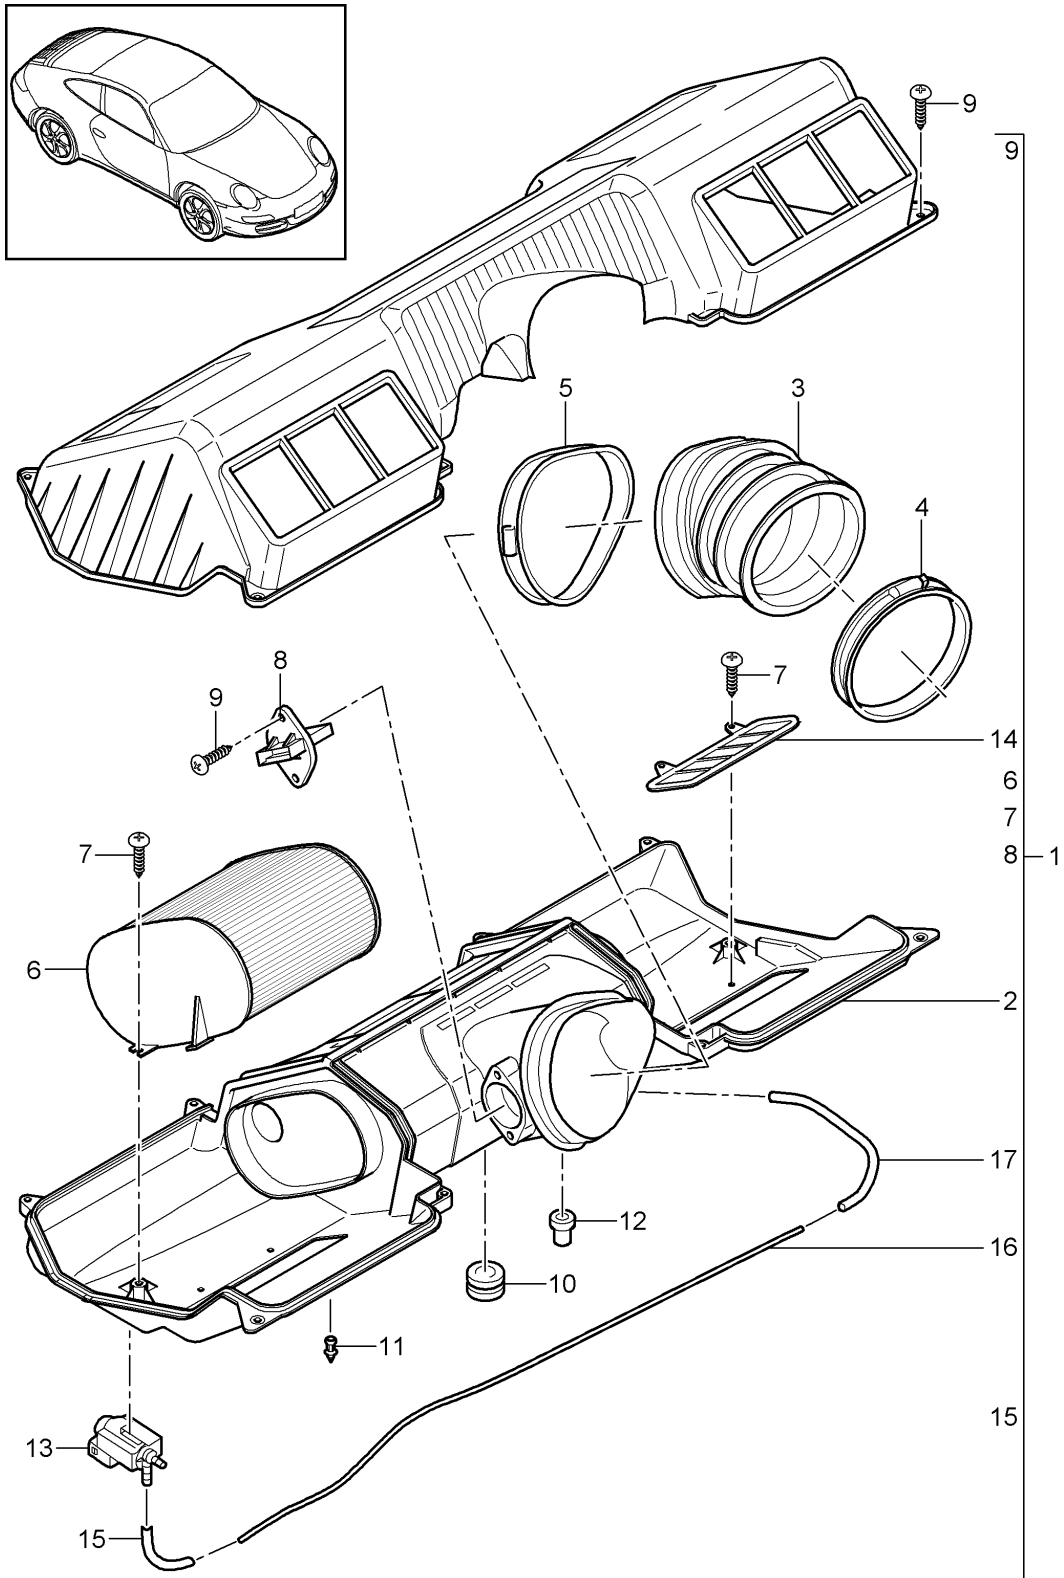

Model: 997-09

Model life 2009>>2012