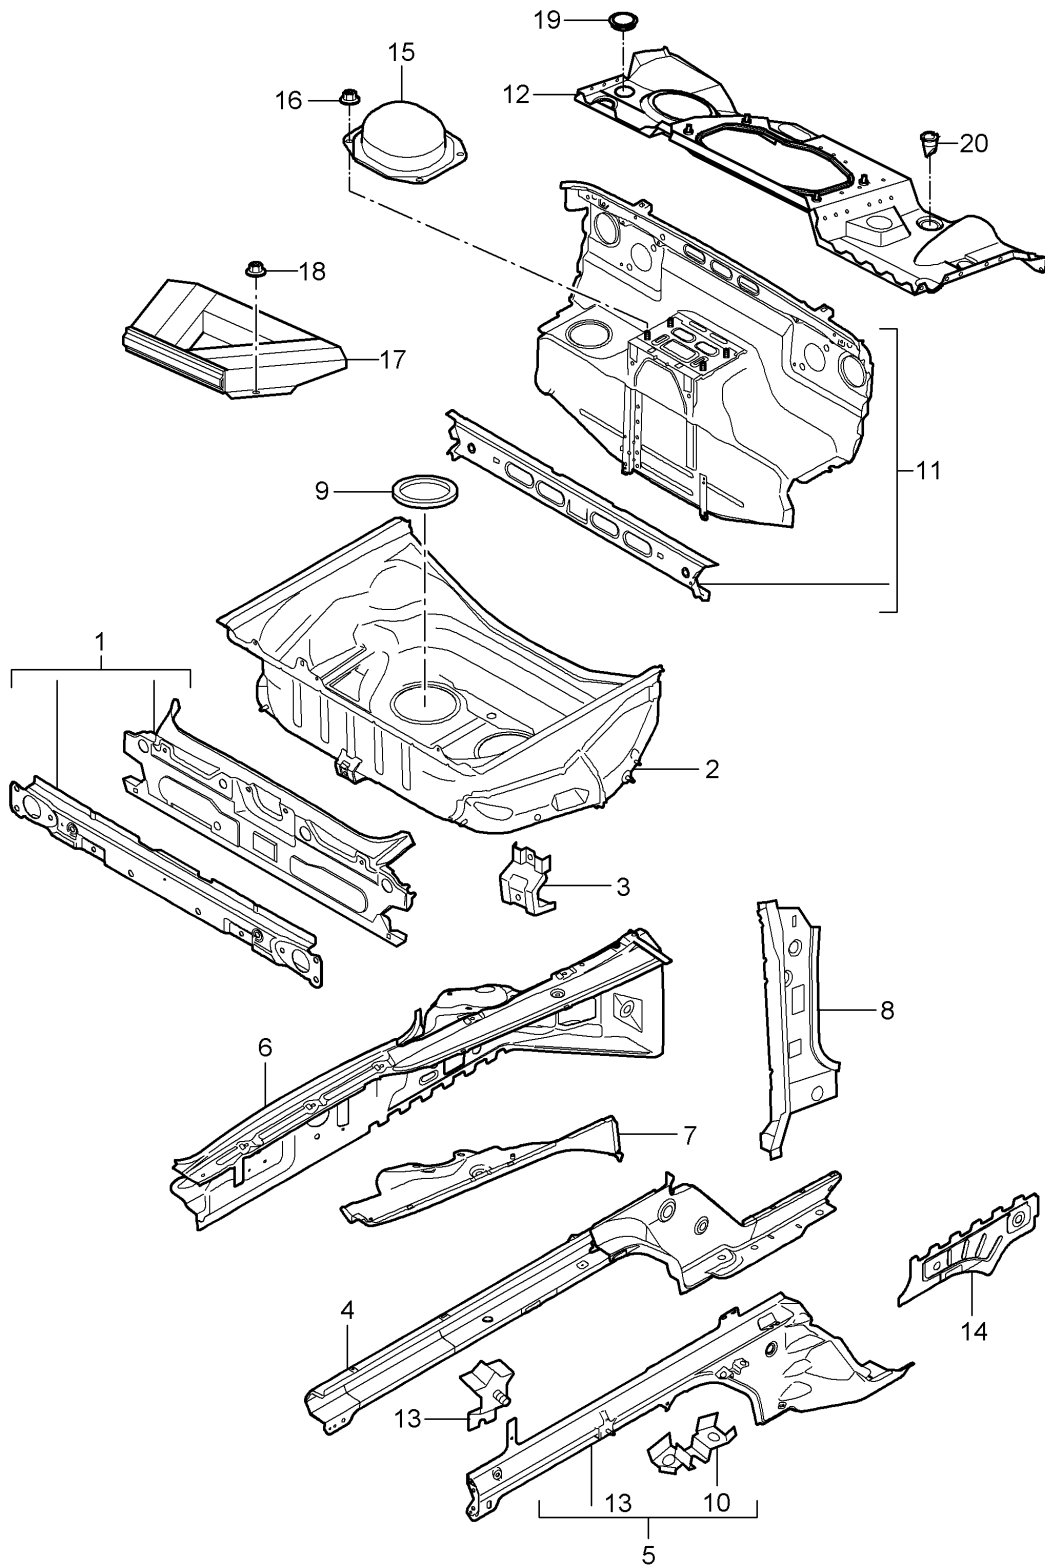

Model: 997-09

Model life 2009>>2012

Model: 997-09 Model life 2009>>2012

Pos	Part Number	Description	Remark	Qty	Model
1	997 501 931 00	Front end Individual parts Cross panel		1	
			also use: 000 043 305 51	1	
2	997 501 931 00 GRV 997 501 979 00	primed Spare wheel well		1	
			also use: 000 043 207 67	1	
2	997 501 979 00 GRV 997 501 979 01	primed Spare wheel well		1	
			also use: 000 043 207 67	1	
(2)	997 501 979 01 GRV 997 501 979 01	primed Spare wheel well		1	PR:756
			also use: 000 043 207 67	1	
3	997 501 979 01 GRV 996 501 621 00	primed Bracket		3	
4	996 501 621 00 GRV 997 501 305 01	primed Side member	left	1	
			also use: 000 043 305 51	1	
4	997 501 305 01 GRV 997 501 905 00	Discontinued part primed Side member	left	1	
			also use: 000 043 305 51	1	
(4)	997 501 905 00 GRV 997 501 306 01	primed Side member	right	1	
			also use: 000 043 305 51	1	
(4)	997 501 306 01 GRV 997 501 906 00	Discontinued part primed Side member	right	1	
			also use: 000 043 305 51	1	
5	997 501 906 00 GRV 997 501 915 00	primed Side member	left	1	
			also use: 000 043 305 51	1	
(5)	997 501 915 00 GRV 997 501 916 00	primed Side member	right	1	
			also use: 000 043 305 51	1	
6	997 501 916 00 GRV 997 501 935 00	primed Wheel housing	left	1	
			also use: 000 043 305 51 000 043 207 67	1	
6	997 501 935 00 GRV 997 501 935 01	Discontinued part primed Wheel housing	left	1	
			also use: 000 043 305 51 000 043 207 67	1	
(6)	997 501 935 01 GRV 997 501 936 01	primed Wheel housing	right	1	
			also use: 000 043 305 51 000 043 207 67	1	
7	997 501 936 01 GRV 997 501 945 00	primed Lower part	left	1	
(7)	997 501 945 00 GRV 997 501 946 01	primed Lower part	right	1	
8	997 501 946 01 GRV 997 501 937 00	primed Hinge pillar	left	1	
			also use: 000 043 305 51 000 043 207 67	1	
(8)	997 501 937 00 GRV 997 501 938 00	primed Hinge pillar	right	1	
			also use: 000 043 305 51 000 043 207 67	1	
9	997 501 938 00 GRV 996 504 201 01	primed Cover \$ 145 MM		2	