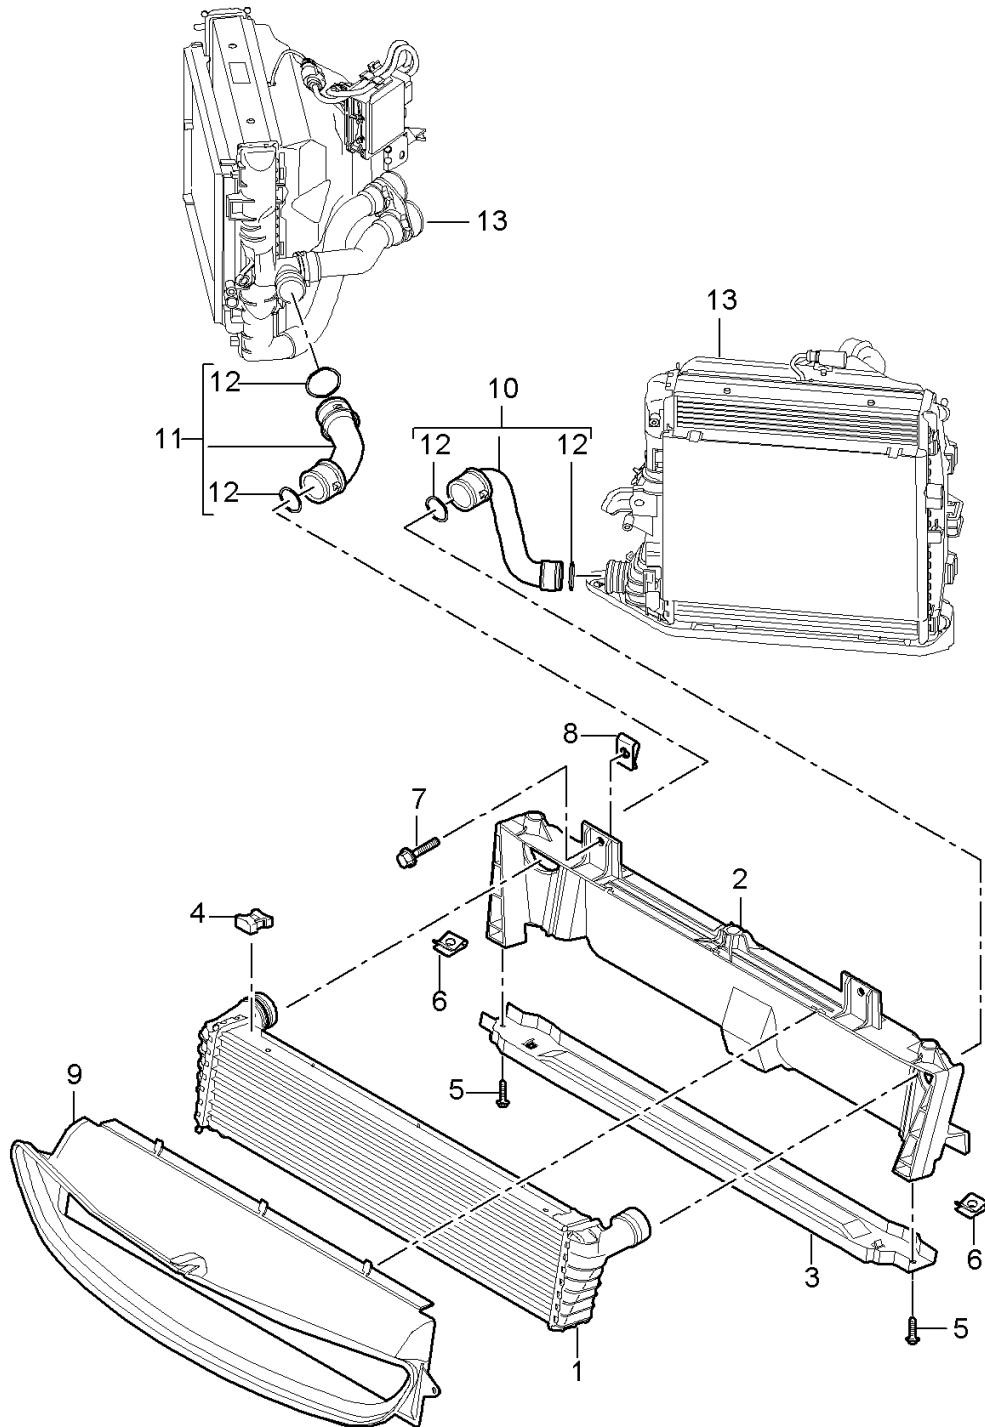

Model: 997-09

Model life 2009>>2012

Model: 997-09

Model life 2009>>2012

Pos	Part Number	Description	Remark	Qty	Model
		Radiator	center		PR:183
1	997 106 037 02	Radiator		1	
2	997 504 487 00	Retaining frame	upper	1	
3	997 504 485 00	Retaining frame	lower	1	
4	997 106 437 00	Rubber bush		4	
5	900 378 035 01	Hexagon bolt M 6 X 16		2	
6	999 591 882 01	panel nut M 6		2	
7	900 378 074 09	Hexagon bolt M 8 X 16		4	
8	999 591 869 02	panel nut M 8		4	
9	997 575 141 06	Air guide Radiator Discontinued part	center	1	
(9)	997 575 141 07	Air guide Radiator	center	1	
10	997 106 639 04	Water hose Return line		1	
11	997 106 638 04	Water hose Supply		1	
12		see illustration:	105-015