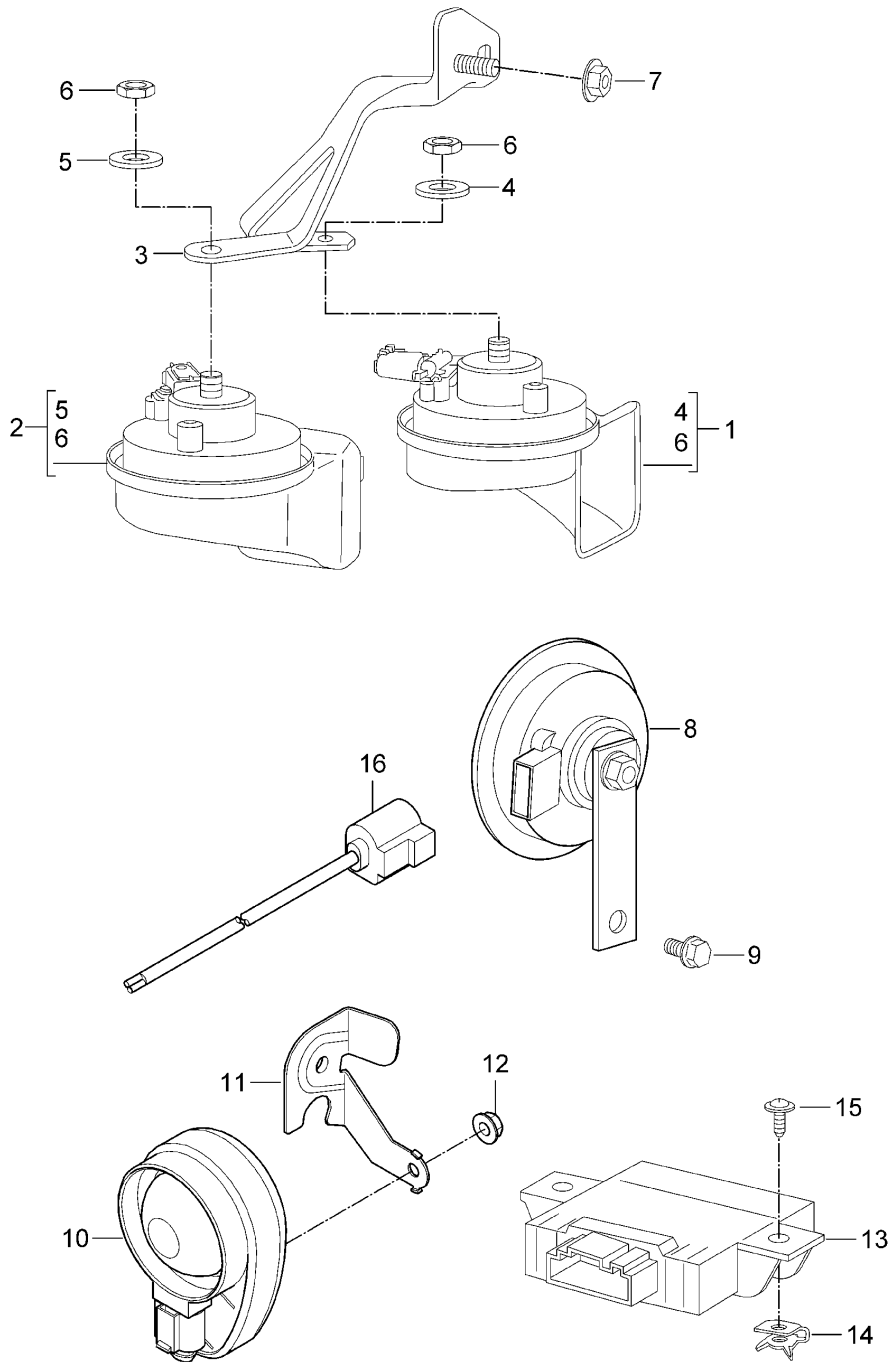

Model: 997-09

Model life 2009>>2012

Model: 997-09 Model life 2009>>2012

Pos	Part Number	Description	Remark	Qty	Model
1	997 635 206 03	Fanfare Signal horn alarm system		1	
1	997 635 206 04	Fanfare High-pitched Discontinued part		1	
1	997 635 216 00	Fanfare High-pitched No longer use the part here		1	
-	997 612 947 00	Adapter cable see Technical information GR.9 NR.100/13 KD-NR.9050		1	
2	997 635 205 03	Fanfare Low-pitched Discontinued part		1	
2	997 635 205 04	Fanfare Low-pitched No longer use the part here		1	
(2)	997 635 215 00	Fanfare Low-pitched see Technical information GR.9 NR.100/13 KD-NR.9050		1	
-	997 612 947 00	Adapter cable see Technical information GR.9 NR.100/13 KD-NR.9050		1	
3	997 635 150 04	Bracket for fanfare Discontinued part		1	
3	997 635 150 05	Bracket for fanfare		1	
4		Washer High-pitched		1	
5		Washer Low-pitched		1	
6	900 034 001 04	Nut M 8		2	
7	900 377 003 03	Hexagon nut M 8		1	
8	996 637 117 03	Signal horn for alarm system		1	
8	996 637 117 05	Signal horn for alarm system Replacement for 996.637.117.03		1	
9	900 075 459 01	Bolt with washer M 6 X 12 Z2 use if required:	9P1 998 003 A	1	
10	955 618 237 01	Alarm horn		1	PR:536
11	997 637 419 01	Bracket		1	PR:536
12	900 380 015 01	Hexagon nut		1	PR:536