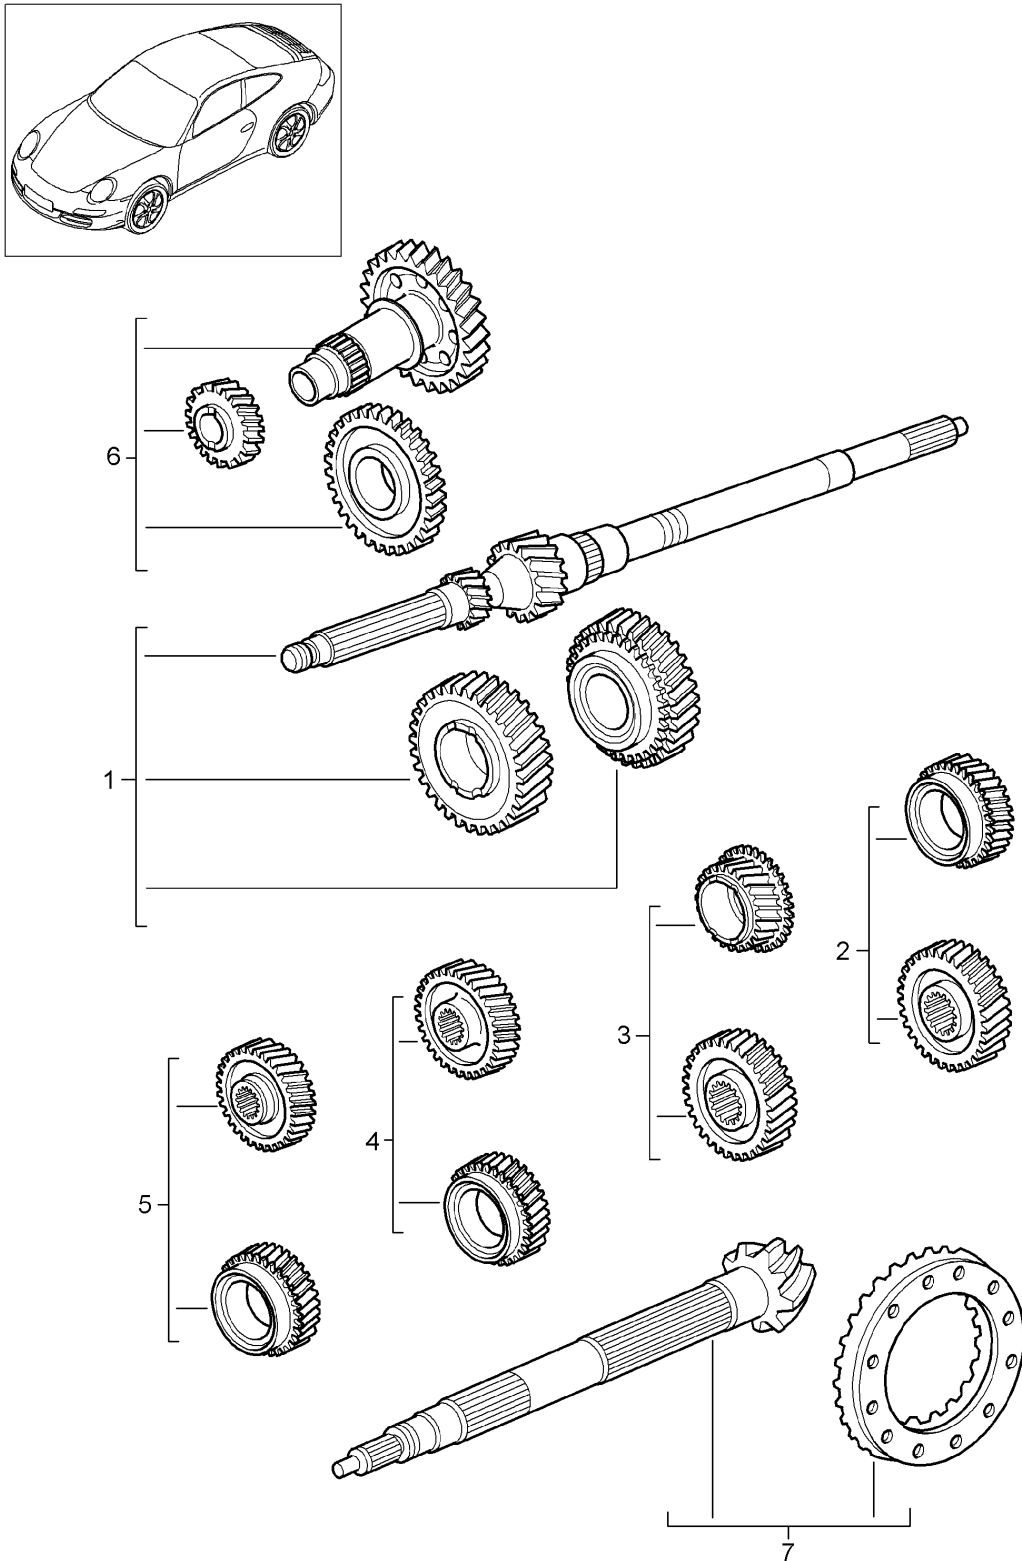

Model: 997-09

Model life 2009>>2012

Model: 997-09

Model life 2009>>2012

Pos	Part Number	Description	Remark	Qty	Model
1	997 302 901 05	Gear wheel sets gear set		1	G9705, G9735
2	997 302 903 05	1st / 2nd gear gear set		1	
3	997 302 904 00	3rd gear gear set		1	
4	997 302 905 00	4th speed gear set		1	
5	997 302 906 00	5th gear gear set		1	
6	997 302 907 05	6th gear gear set		1	
7	997 302 911 00	Reverse gear pinion gear set		1	G9705
(7)	997 302 911 35	pinion gear set		1	G9735