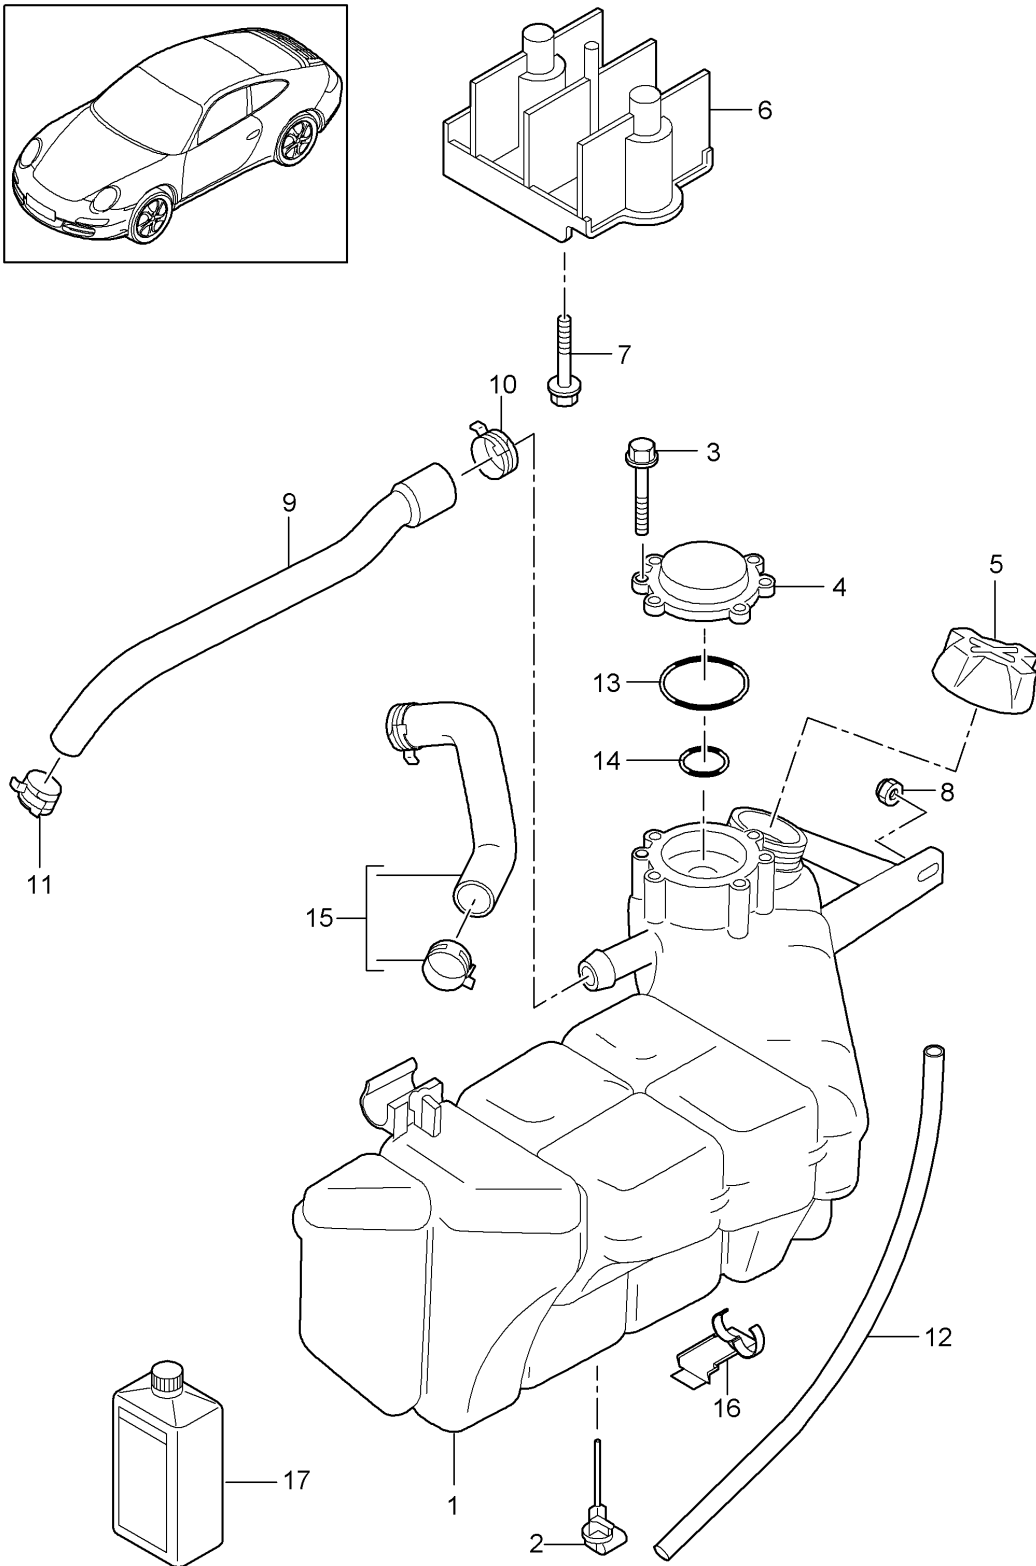

Model: 997-09

Model life 2009>>2012

Pos	Part Number	Description	Remark	Qty	Model
		Radiator	center		PR:183
1	997 106 037 02	Radiator		1	
2	997 504 487 00	Retaining frame	upper	1	
3	997 504 485 00	Retaining frame	lower	1	
4	997 106 437 00	Rubber bush		4	
5	900 378 035 01	Hexagon bolt M 6 X 16		2	
6	999 591 882 01	panel nut M 6		2	
7	900 378 074 09	Hexagon bolt M 8 X 16		4	
8	999 591 869 02	panel nut M 8		4	
9	997 575 141 06	Air guide Radiator Discontinued part	center	1	
(9)	997 575 141 07	Air guide Radiator	center	1	
10	997 106 639 04	Water hose Return line		1	
11	997 106 638 04	Water hose Supply		1	
12		see illustration:	105-015		

Model: 997-09

Model life 2009>>2012