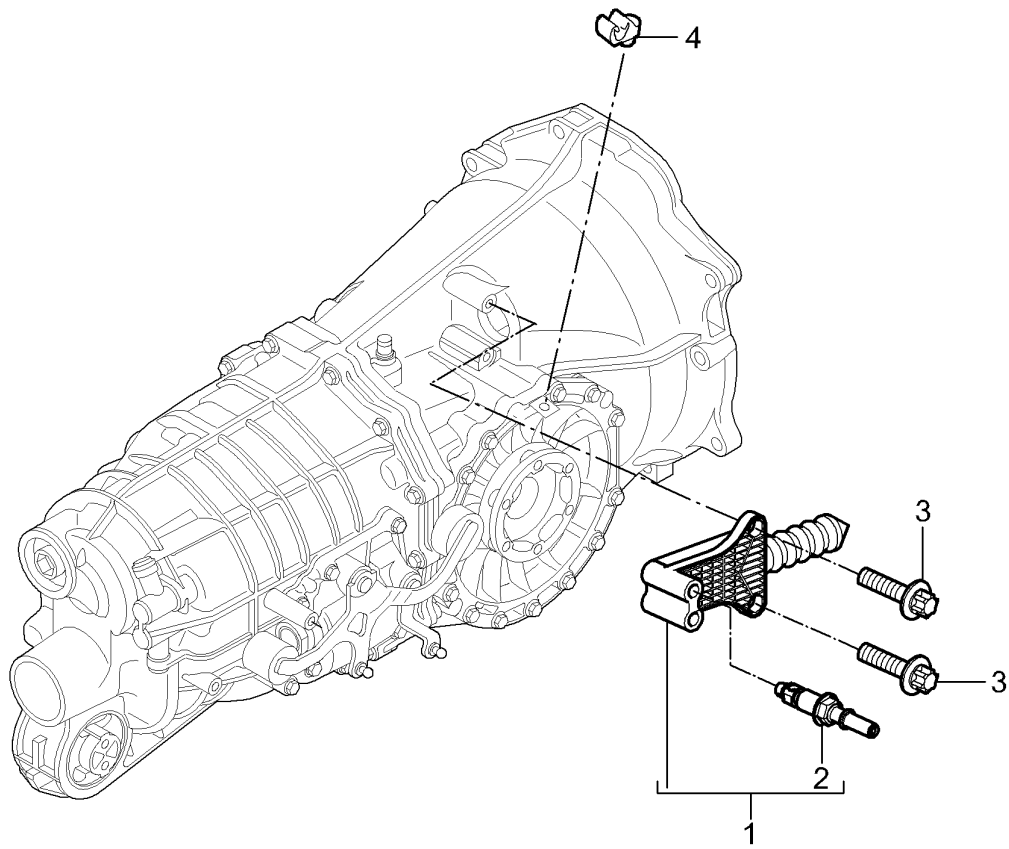

Model: 997-09

Model life 2009>>2012

Model: 997-09

Model life 2009>>2012

Pos	Part Number	Description	Remark	Qty	Model
1	9G1 116 238 00	Clutch release Clutch slave cylinder Clutch slave cylinder Discontinued part		1	G9705,G9735
(1)	9G1 116 238 01	Clutch slave cylinder		1	
2	9G1 116 277 01	breather assy. To Use Clutch slave cylinder No longer use the part here		1	
3	900 385 096 01	Torx screw M 8 X 30		2	
4	999 507 586 40	Cable holder 6,0		1