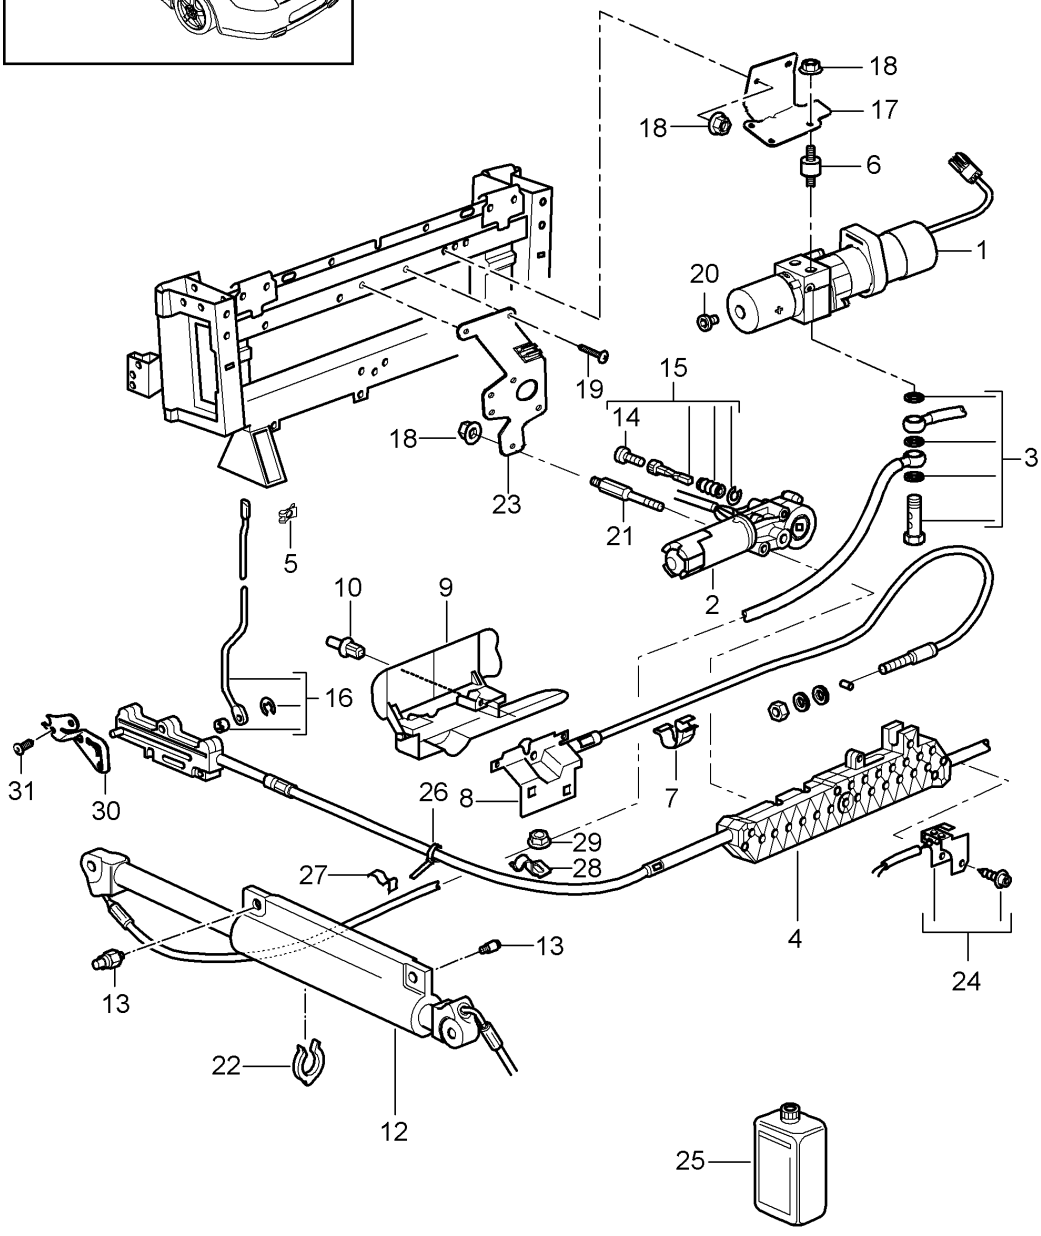

Model: 997-09

Model life 2009>>2012

Model: 997-09 Model life 2009>>2012

Pos	Part Number	Description	Remark	Qty	Model
-		Convertible top Driving mechanism Hydraulic Driving mechanism Convertible top Speedster see illustration:	811-050		
1	997 561 307 00	Hydraulic unit		1	
2	996 561 933 01	Engine		1	
3	996 561 573 00	Banjo bolt Set		2	
4	997 561 021 00	Driving mechanism		1	
5	999 166 054 01	Sl-lock		2	
6	999 703 235 01	Bonded rubber buffer		2	
7	999 507 683 40	Cable holder		X	
8	996 561 065 01	Locking mechanism		1	
(9)	996 561 265 03	Trim		1	
10	999 591 941 40	Spreader rivet		X	
11	900 380 015 01	Hexagon nut		2	
12	997 561 945 00	cylinder		2	
13	996 561 245 00	Pin		1	
14	996 561 671 00	Screw		1	
15	996 561 673 01	repair set		1	
16	996 561 229 00	slide rod	left	1	
(16)	996 561 230 00	slide rod	right	1	
17	997 561 217 00	Bracket Hydraulic unit		1	
18	900 377 010 01	Hexagon nut M 6		7	
19	999 073 228 09	panel screw St 4,8		3	
20	996 561 407 01	Oil filler screw		1	
21	996 561 863 01	Threaded pin		3	
22	996 561 281 00	Clamping ring		2	
23	996 561 207 01	Retainer for pump Driving mechanism convertible top stowage box		1	
24	996 561 165 01	Micro switch		1	
25	000 043 204 89	Oil 250 ML		X	
26	999 513 077 40	Cable ties		2	
27	997 561 773 00	Clip Hydraulic line		2	
28	997 561 775 00	holder for bowden cable		2	
29	900 380 015 01	Hexagon nut M6		2	
30	996 561 221 00	Knock-out lever gate guide	left	1	
(30)	996 561 222 00	Knock-out lever gate guide	right	1	
31	999 919 205 09	Torx screw M6X12		2