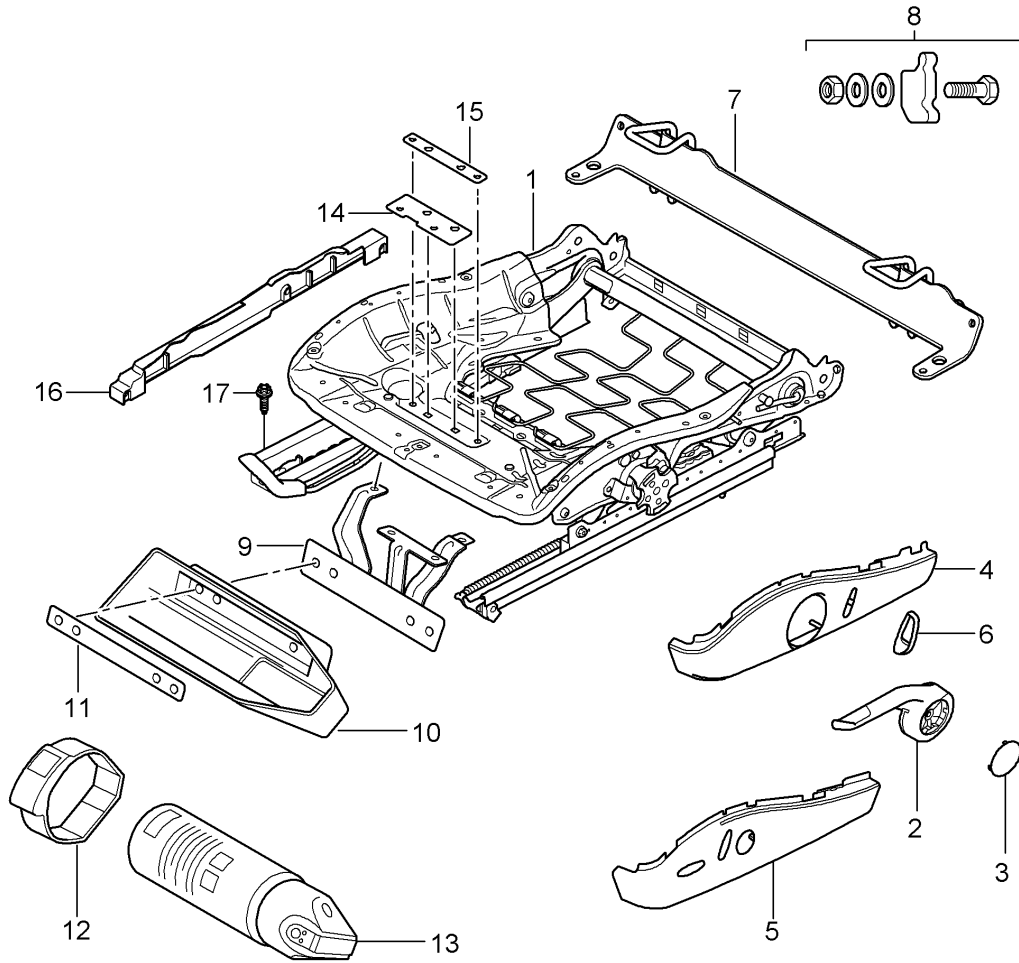

Model: 997-09 Model life 2009>>2012

Pos	Part Number	Description	Remark	Qty	Model
6	997 521 485 00	Bowden cable Backrest frame		2	PR:369,370
6	997 521 485 00	Bowden cable Backrest frame		2	PR:437,438
7	997 521 375 00	Release Backrest frame		1	PR:369,370
7	997 521 375 00	Release Backrest frame		1	PR:437,438
8	997 521 855 00	Grille Backrest frame		1	PR:369,370
8	997 521 855 00	Grille Backrest frame		1	PR:437,438
9	997 521 893 00	tension spring Inner spring		2	PR:369,370
9	997 521 893 00	tension spring Inner spring		2	PR:437,438
10	997 521 895 00	Clip Inner spring		2	PR:369,370
10	997 521 895 00	Clip Inner spring		2	PR:437,438
11	997 521 797 00	tension spring Release backrest		1	PR:369,370
11	997 521 797 00	tension spring Release backrest		1	PR:437,438
12	997 521 335 01	Trim Mounting component	left inner	1	
	997 521 335 01 D07	Volcano grey			
(12)	997 521 336 01	Trim Mounting component	right inner	1	
	997 521 336 01 D07	Volcano grey			
13	999 073 375 09	Screw Mount backrest Seat frame		4	
14	999 073 306 09	Screw Mount Side airbag unit		2	

Model: 997-09

Model life 2009>>2012