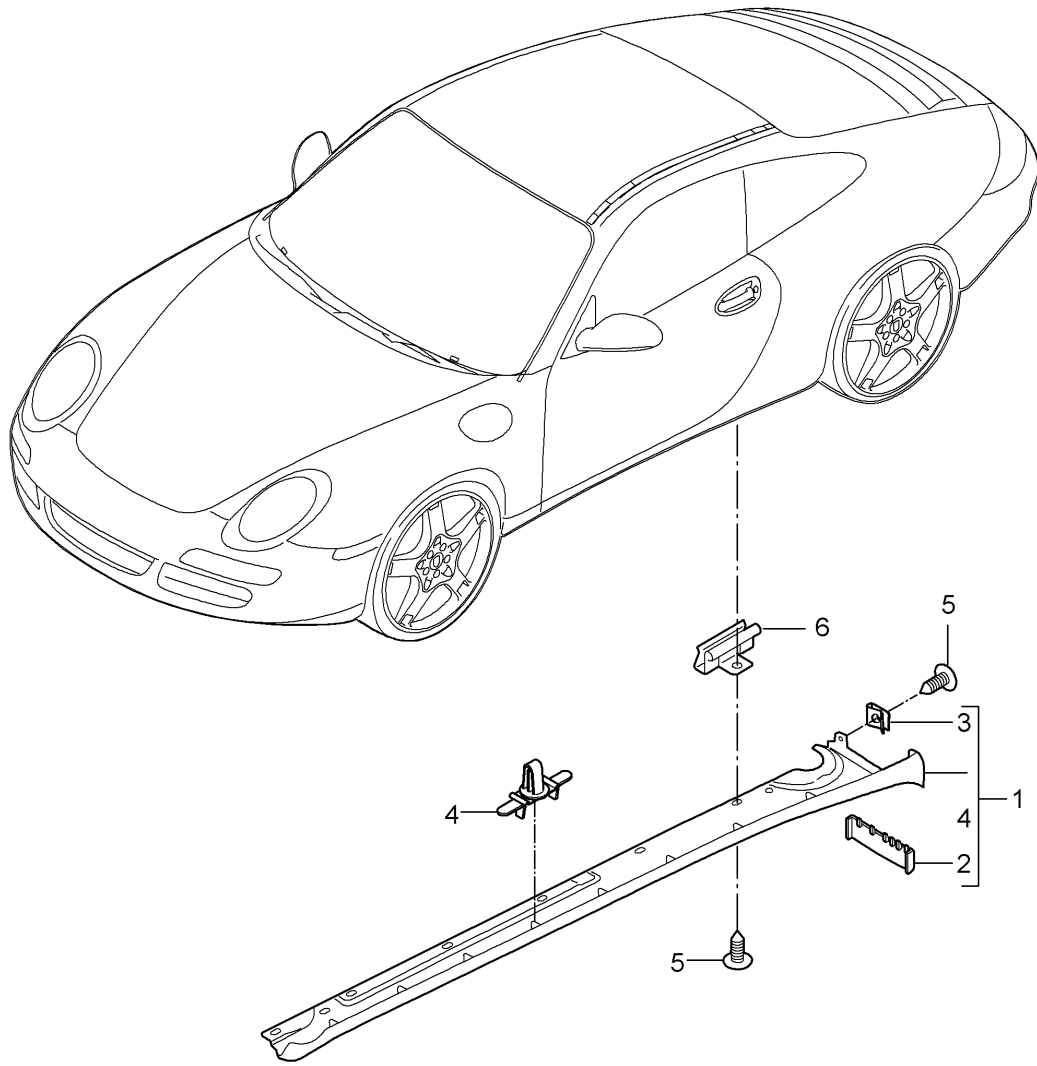

Model: 997-09

Model life 2009>>2012

Model: 997-09 Model life 2009>>2012

Pos	Part Number	Description	Remark	Qty	Model
1	997 504 363 00	Side member trim Side member trim	left	1	PR:-011, -019,-XAJ
(1)	997 504 363 00 01C 997 504 364 00	Satin black Side member trim	right	1	PR:-011, -019,-XAJ
1	997 504 364 00 01C 997 504 363 80	Satin black Side member trim	left	1	PR:011,-XAJ
1	997 504 363 80 997 504 363 80 01C	Satin black Side member trim	left	1	PR:019,-XAJ
(1)	997 504 364 80 997 504 364 80 01C	Satin black Side member trim	right	1	PR:011,-XAJ
(1)	997 504 364 80 997 504 364 80 01C	Satin black Side member trim	right	1	PR:019,-XAJ
1	997 504 981 00	Side member trim	left	1	PR:XAJ,-011, -019
1	997 504 981 00 G2X 997 504 981 82	primed Side member trim	left	1	PR:XAJ,011
1	997 504 981 82	primed Side member trim	left	1	PR:XAJ,019
(1)	997 504 982 00	primed Side member trim	right	1	PR:XAJ,-011, -019
1	997 504 982 00 G2X 997 504 982 82	primed Side member trim	right	1	PR:XAJ,011
1	997 504 982 82	primed Side member trim	right	1	PR:XAJ,019
2	997 504 863 00	Rubber lip Side member trim	left	1	PR:-011,-019
(2)	997 504 863 00 01C 997 504 863 80	Satin black Rubber lip	left	1	GTS PR:011
(2)	997 504 863 80 01C 997 504 863 80	Satin black Rubber lip	left	1	GTS PR:019
(2)	997 504 863 80 01C 997 504 864 00	Satin black Rubber lip	right	1	PR:-011,-019
(2)	997 504 864 00 01C 997 504 864 80	Satin black Rubber lip	right	1	GTS PR:011
(2)	997 504 864 80 01C 997 504 864 80	Satin black Rubber lip	right	1	GTS PR:019
3	999 507 795 09	panel nut ST 4,8		4	
4	999 507 986 40	Retaining clip Side member trim		18	
5	999 073 231 09	9,0 x 1,5 panel screw		24	
6	999 507 640 09	st 4,8 x 16 U-clip		18