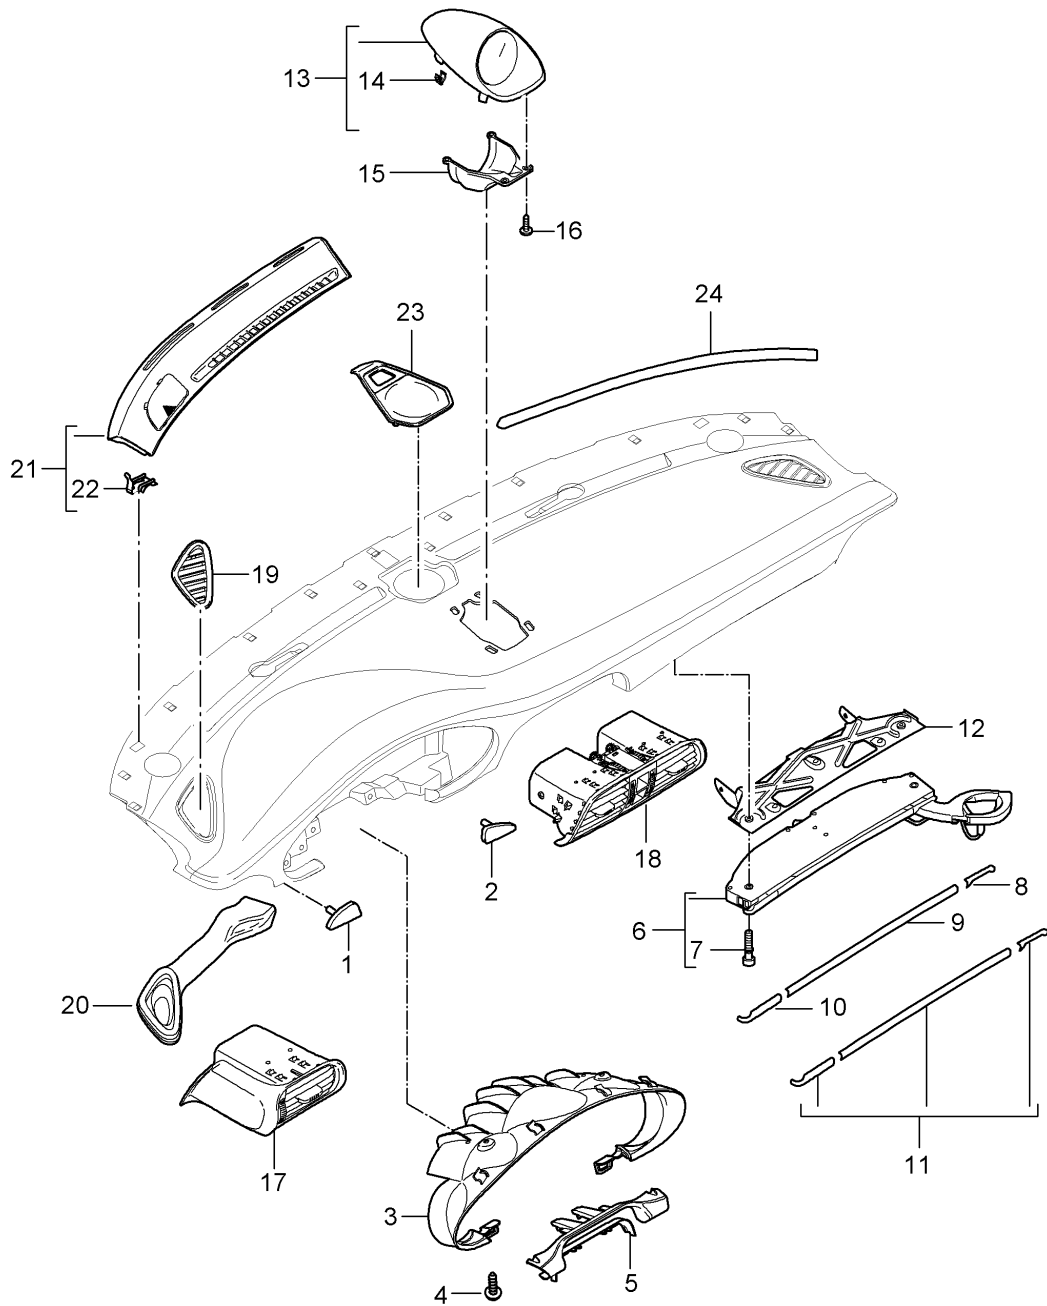

Model: 997-09

Model life 2009>>2012

Pos	Part Number	Description	Remark	Qty	Model
7	999 507 020 01	for Mount dashboard panel nut ST 4,2		X	
8	997 552 617 01	for Mount dashboard bracket for dash panel (drivers side)		1	
9	999 507 020 01	panel nut ST 4,2		2	
10	999 073 155 09	panel screw ST 4,2 X 13		2	
11	997 552 673 00	Cover Defroster trim		2	
12	999 073 226 09	panel screw ST 4,2 X 16		2	
13	997 552 481 00	Insert A-pillar	left	1	
(13)	997 552 482 00	Insert A-pillar	right	1	
14	8E0 857 117	Clip Mount dashboard Cowl panel		2	
(15)	999 507 319 01	Cage nut M 5		2	
(16)	997 552 360 03	Retaining plate for Beverages Bracket	lhd	1	PR:098
(16)	997 552 359 03	Retaining plate for Beverages Bracket	rhd	1	PR:099

Model: 997-09

Model life 2009>>2012