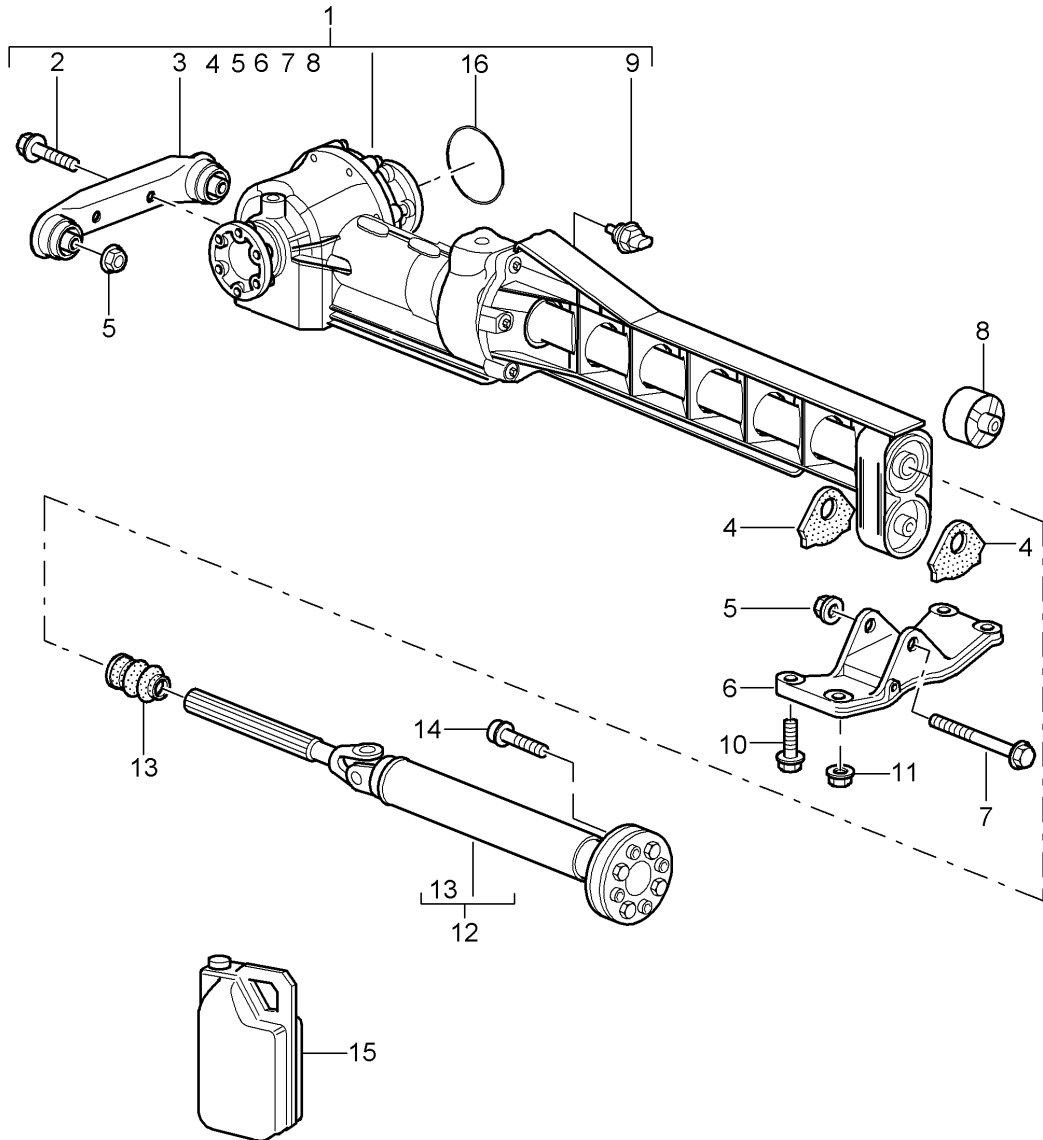

Model: 997-09

Model life 2009>>2012

Model: 997-09

Model life 2009>>2012

Pos	Part Number	Description	Remark	Qty	Model
1	997 349 020 51	Front axle differential Cardan shaft Front axle differential Ready for installation Discontinued part		1	
1	997 349 020 53	Front axle differential Ready for installation Discontinued part		1	
1	997 349 020 54	Front axle differential Ready for installation		1	PR:-303
2	999 072 034 01	Conical screw M 10 X 28		2	
3	996 375 034 01	transmission carrier	front	1	
4	997 375 257 00	Stop		2	
5	900 380 008 01	Hexagon nut M 10		1	
6	997 375 343 00	transmission carrier	rear	1	
7	900 378 142 01	Hexagon bolt M 10 X 90		1	
8	996 375 054 03	gearbox mounting	rear	1	
9	997 606 303 00	Temperature sensor		1	
10	900 385 123 01	Bolt with washer M 10 X 25		4	
11	999 076 053 01	Hexagon nut M 10		2	
12	9G1 421 020 00	Cardan shaft Discontinued part		1	
12	9G1 421 020 01	Cardan shaft		1	
13	996 421 145 01	Gaiter		1	
14	900 385 097 01	Torx screw M 10 X 35		3	
15	000 043 204 20	Transmission fluid Front axle differential MOBILUBE PTX 75 W 90 Container 20 LTR.		X	
16	999 701 743 40	O-ring Cover 144,5 X 3,0		1