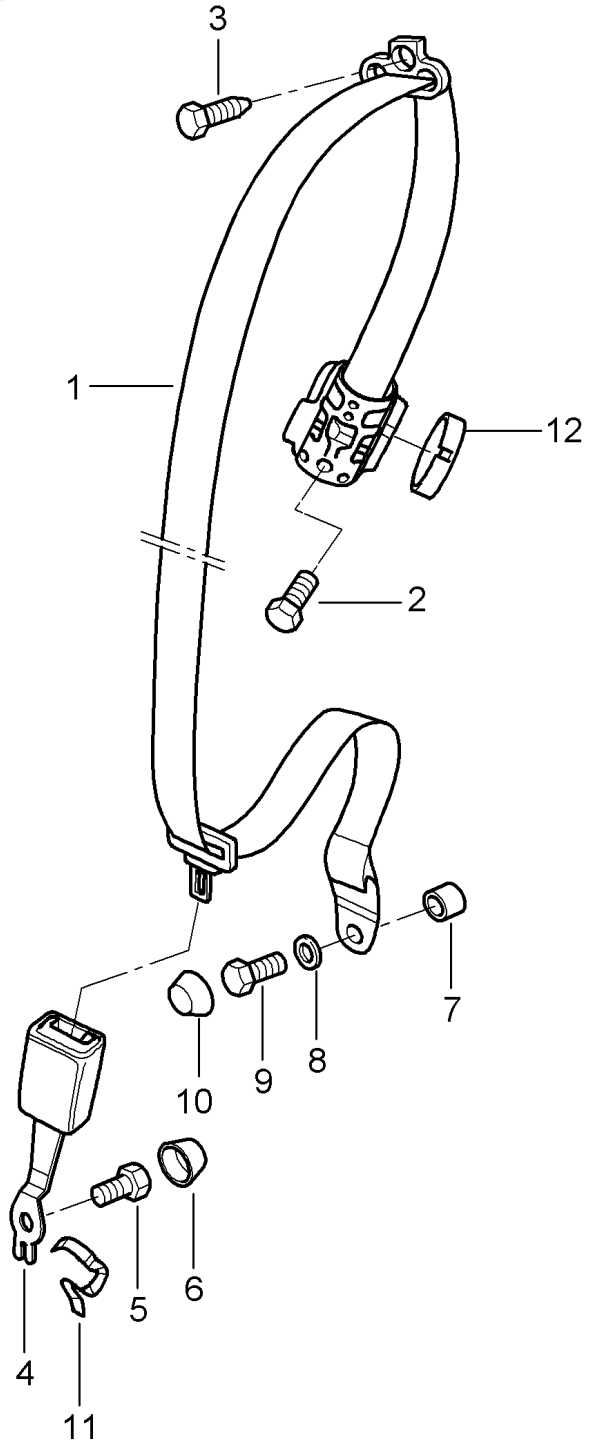

Model: 997-09

Model life 2009>>2012