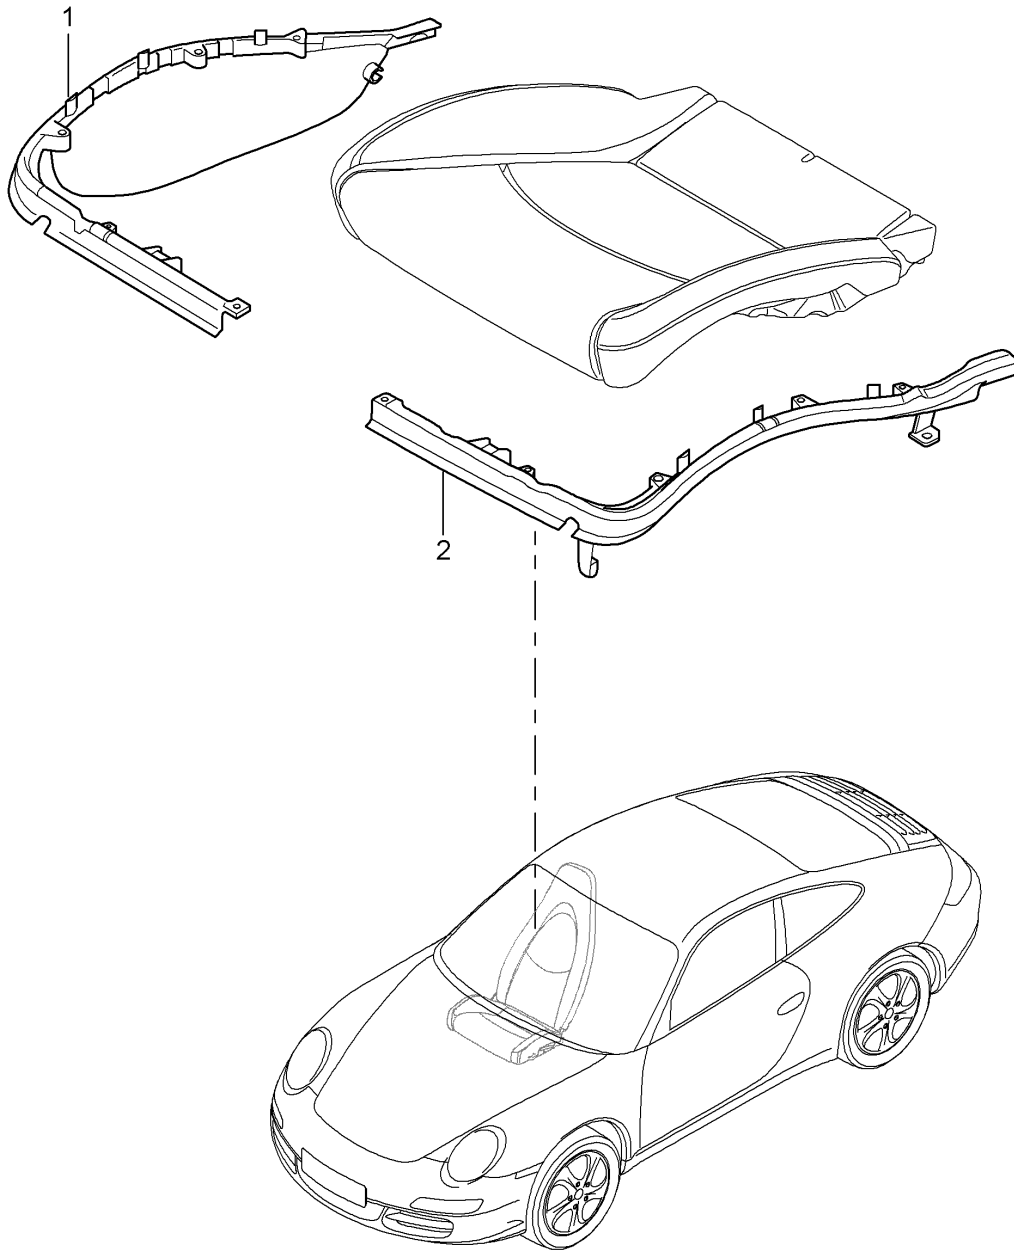

Model: 997-09

Model life 2009>>2012