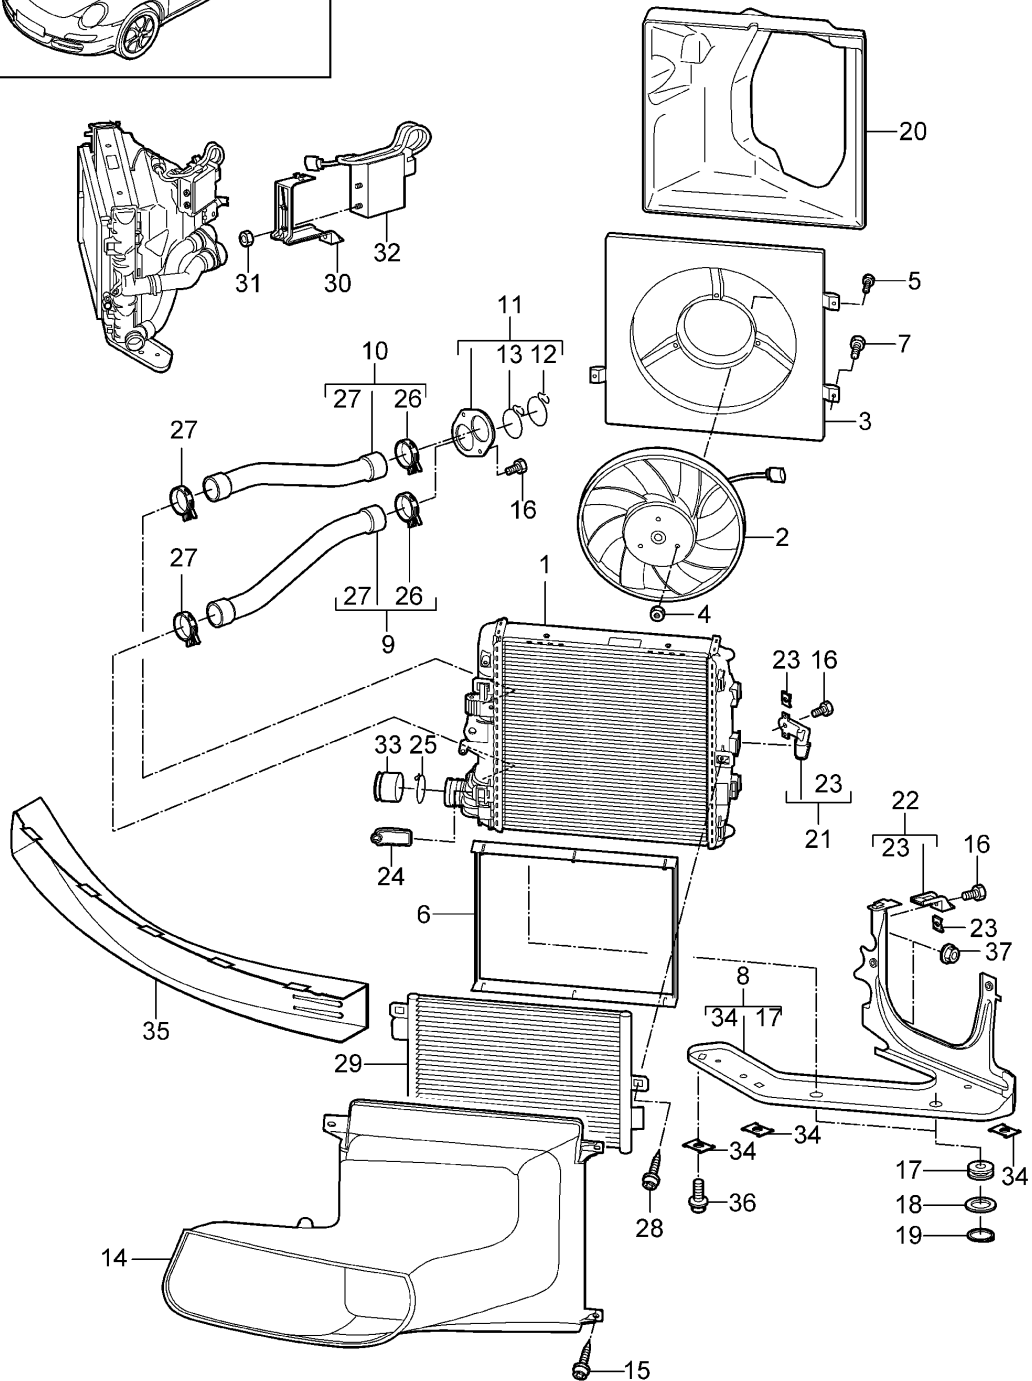

Model: 997-09

Model life 2009>>2012

Model: 997-09

Model life 2009>>2012

Pos	Part Number	Description	Remark	Qty	Model
1	997 106 131 02	Water cooling 3 Radiator	left	1	A101,A102
(1)	997 106 132 02	Radiator	right	1	
2	997 624 127 02	Radiator fan	left	1	
(2)	997 624 128 02	Fan	right	1	
3	997 624 131 02	Air guide	left	1	
(3)	997 624 132 02	Air guide	right	1	
4	900 377 010 01	Hexagon nut M 6		6	
6	997 573 711 00	Sealing frame Condenser		1	
7	999 919 125 09	Hexagon bolt plastic M 6 x 16		6	
8	997 106 155 01	Console	left	1	
(8)	997 106 156 01	Console Radiator	right	1	
9	997 106 625 04	Water hose Return line	left	1	
(9)	997 106 626 05	Water hose Return line	right	1	
10	997 106 621 05	Water hose Supply	left	1	
(10)	997 106 622 04	Water hose Supply	right	1	
11	997 106 255 02	Connecting piece		2	
12	997 106 802 01	Spring SCB 33		1	
13	997 106 802 02	Spring SCB 36		1	
14	997 575 321 04	Air guide	left	1	PR:181,182
	997 575 321 04 01C	Black			
14	997 575 321 07	Air guide	left	1	PR:183
	997 575 321 07 01C	Satin black			
(14)	997 575 322 04	Air guide	right	1	PR:181,182
	997 575 322 04 01C	Black			
(14)	997 575 322 07	Air guide	right	1	PR:183
	997 575 322 07 01C	Satin black			
15	999 919 134 09	fillister hd. bolt M 6 X 16		6	
16	900 385 009 01	Torx screw M 6 X 16		6	
17	999 703 494 40	Rubber bush 15 X 19,5		4	
18	999 025 255 02	Washer		4	
19	999 166 083 09	Retaining plate B 25		4	
20	997 575 341 00	Air guide	left	1	
(20)	997 575 342 00	Air guide	right	1	
21	997 106 232 01	Bracket	outer	2	
22	997 106 455 00	Bracket	left	1	
23	999 591 350 02	panel nut ST 4,8 Discontinued part		6	
23	999 591 350 01	panel nut ST 4,8		6	
24	997 106 231 02	Bracket	inner	2	
25	997 106 802 00	Spring SCB 26		2	
26	997 512 742 01	clamp		2	
27	997 106 902 00	clamp		2	
28	999 919 125 09	Hexagon bolt 6,0 X 16		1