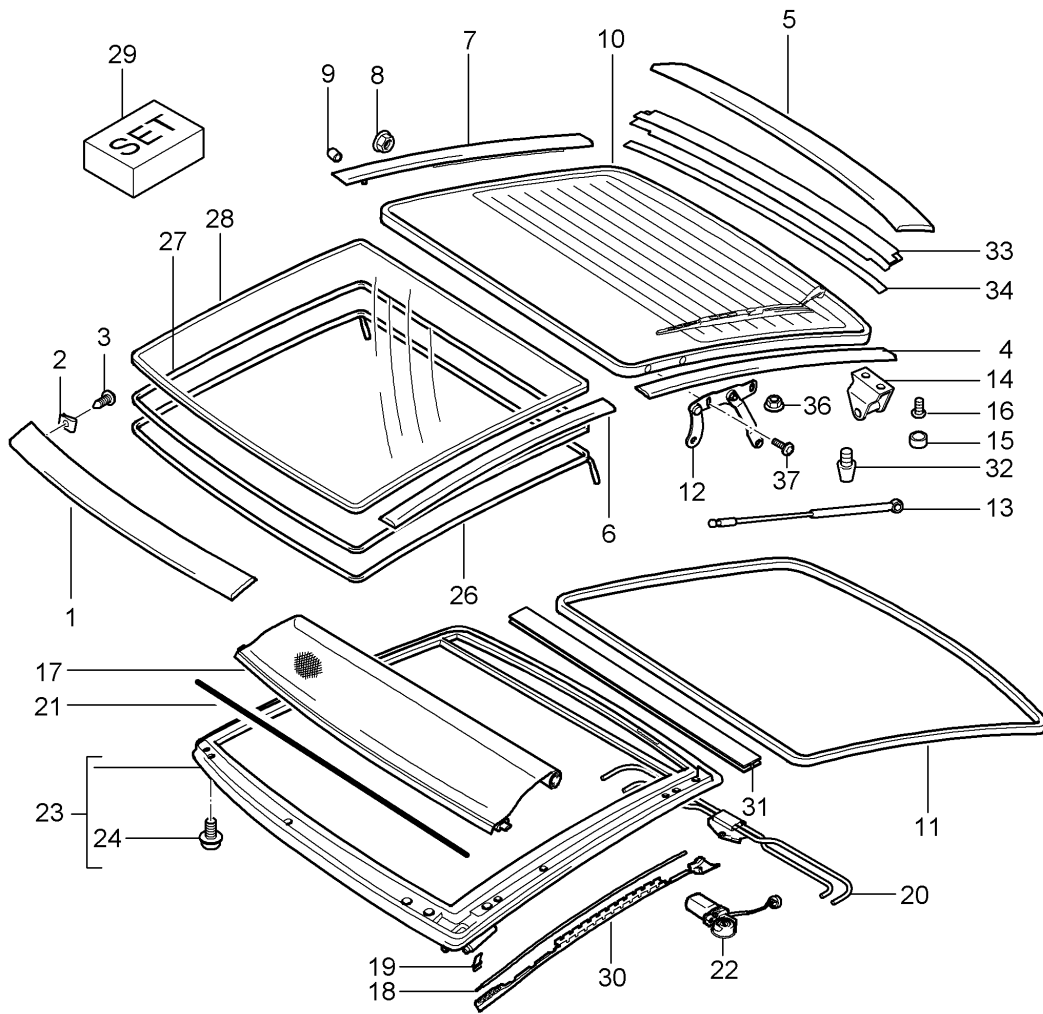

Model: 997-09

Model life 2009>>2012

Pos	Part Number	Description	Remark	Qty	Model
1	996 562 906 00	Glass roof Driving mechanism repair set Lifting mechanism with: Knock-out lever and Fasteners also use: pos.2 pos.3 fitting instructions See technical manual		1	TARGA
2	996 562 315 00	Cable	left	1	
3	996 562 316 00	Cable	right	1	
4	997 618 241 01	Control unit		1	
5	997 562 541 00	trim for pillar c	left	1	
	997 562 541 00 GRV	primed			
(5)	997 562 542 00	trim for pillar c	right	1	
	997 562 542 00 GRV	primed			
6	893 853 231 A	expanding nut		4	
7	996 562 407 00	Trim	left	1	
(7)	996 562 408 00	Trim	right	1	
8	996 562 911 00	Trim	left	1	
(8)	996 562 404 00	Trim	right	1	
9	999 703 866 40	Cover		3	
10	996 562 943 00	Trim		1	
11	996 562 459 00	Profile strip		1	
12	996 562 427 00	Bracket		1	
13	999 084 456 09	Hexagon nut		X	
14	999 703 134 40	Stop buffer 40,0 x 11,0		2	
15	997 612 699 00	Wire set		1	
16	999 507 778 02	Securing clip		6	
-	997 562 661 00	Rubber buffer for gate guide See workshop manual 600649		4	
17	999 703 488 40	Stop buffer for Rear lid 5,9x11,5x16		2	

Model: 997-09

Model life 2009>>2012