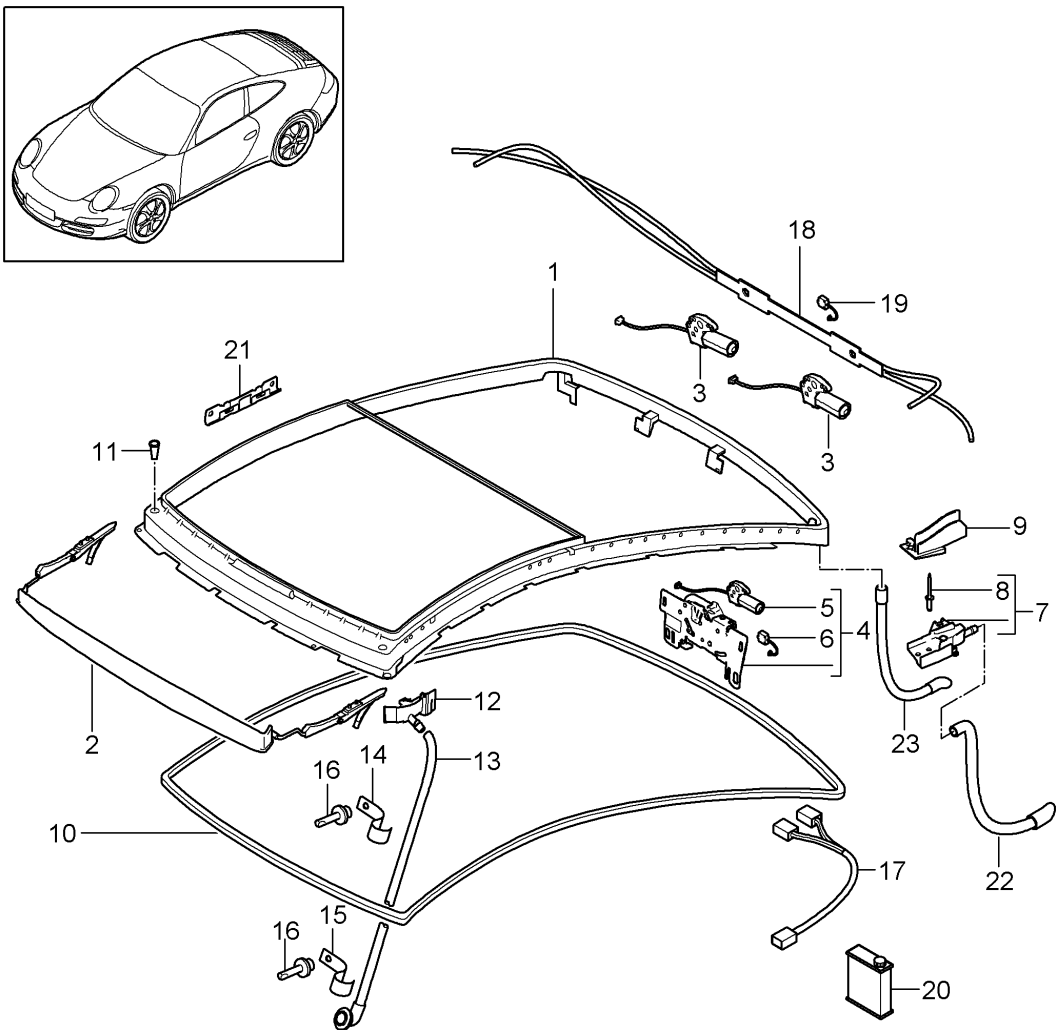

Model: 997-09

Model life 2009>>2012

Model: 997-09

Model life 2009>>2012

Pos	Part Number	Description	Remark	Qty	Model
		Glass roof			TARGA
1	997 562 905 00	Frame		1	
2	997 562 953 00	wind deflector repair set		1	
3	996 624 221 00	Electric drive		2	
4	997 562 335 00	catch		1	
5	996 624 231 00	Driving mechanism		1	
6	996 613 231 00	Micro switch		1	
7	996 562 439 00	end piece	left	1	
		Guide rail			
(7)	996 562 440 00	end piece	right	1	
		Guide rail			
8	999 190 172 30	Pop rivet		4	
9	996 562 437 00	Cover	left	1	
(9)	996 562 438 00	Cover	right	1	
10	996 562 425 00	sealing tape		1	
11	997 562 421 00	drain tube		1	
12	996 562 401 00	water drain pipe	left	1	
(12)	996 562 402 00	water drain pipe	right	1	
13	996 562 203 01	Water drainage hose		2	
14	997 564 301 00	Retainer for coolant hose	upper	2	
15	997 564 303 00	Retainer for coolant hose	lower	2	
16	999 190 450 37	Pop rivet		4	
17	996 612 344 00	Wire set		1	
		roller blind			
18	996 562 913 00	guide tube		1	
		with:			
		Input shaft			
19	996 613 221 00	Micro switch		1	
20	000 043 157 00	Cleaning solution 30 ML		1	
21		see illustration:	801-065	1	
22	996 562 205 01	Water drainage hose	rear outer	2	
23	996 562 207 01	Water drainage hose	rear inner	2