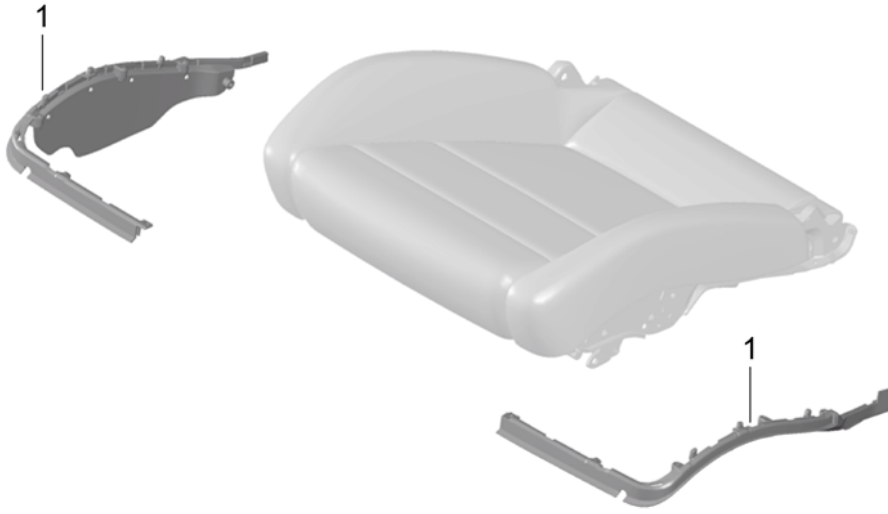

Model: 981-13

Model life 2012>>2016

Model: 981-13 Model life 2012>>2016

Pos	Part Number	Description	Remark	Qty	Model
1	991 521 547 00	Cushion carrier Frame Seat surface Sports seat Plus repair set seat occupied recognition D - MJ 2012>> Frame	left inner	1	PR:314,318, 322,324
(1)	991 521 548 00	Cushion carrier Seat surface Sports seat Plus D - MJ 2012>> Frame	right inner	1	PR:313,317, 321,323
(1)	991 521 545 00	Cushion carrier Seat surface Sports seat Plus D - MJ 2012>> Frame	left outer	1	PR:313,317, 321,323
(1)	991 521 546 00	Cushion carrier Seat surface Sports seat Plus D - MJ 2012>> Frame	right outer	1	PR:314,318, 322,324