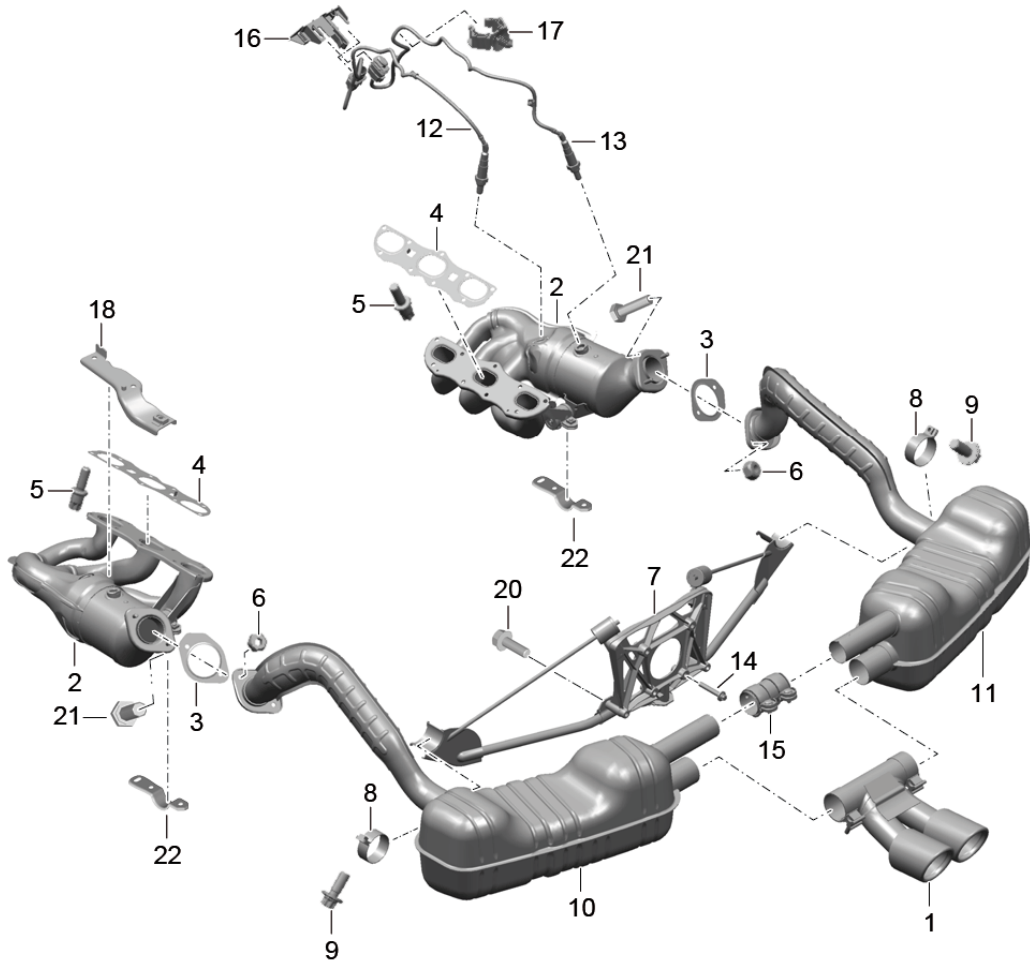

Model: 981-13

Model life 2012>>2016

Pos	Part Number	Description	Remark	Qty	Model
1	991 201 221 00	Activated charcoal container Activated charcoal container Discontinued part		1	PR:-664
1	991 201 221 02	Activated charcoal container		1	PR:-664
3	900 378 115 01	Hexagon bolt M 6 x 35		1	
4	991 201 251 00	Breather line Fuel tank		1	PR:098,-664
(4)	991 201 251 02	Breather line Fuel tank		1	PR:099
(4)	991 201 251 04	D >> - MJ 2013 Breather line Fuel tank D - MJ 2014>>		1	PR:099
5	991 201 361 00	Purge-air line Activated charcoal container		1	PR:098,-664
(5)	991 201 361 02	Purge-air line Activated charcoal container Discontinued part		1	PR:099
(5)	991 201 361 05	Purge-air line Activated charcoal container		1	PR:099
8	999 507 280 40	Cable holder 16,0		1	PR:099

Model: 981-13

Model life 2012>>2016