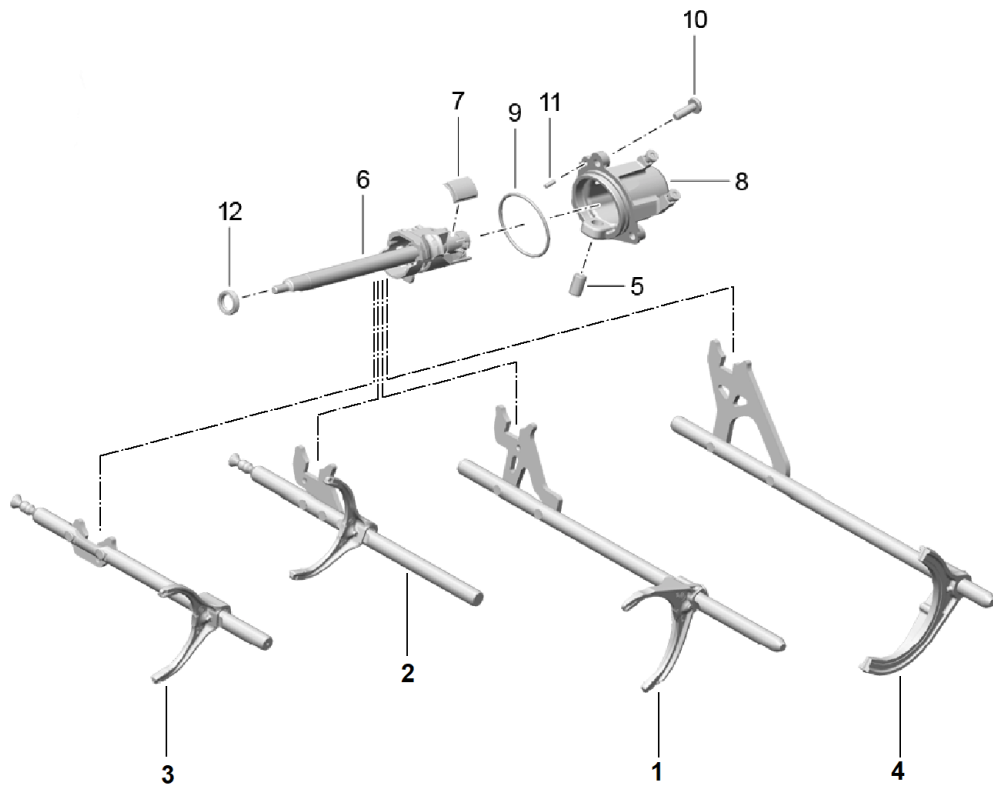

Model: 981-13

Model life 2012>>2016

Model: 981-13

Model life 2012>>2016

Pos	Part Number	Description	Remark	Qty	Model
		Manual gearbox Selector mechanism Shift rods			G8200 ,G8220
1	981 303 010 00	selector shaft		1	
2	981 303 013 00	1st / 2nd gear selector shaft		1	
3	981 303 015 00	3rd/4th gear selector shaft		1	
4	9A7 311 558 00	5th and 6th gear selector shaft		1	
6	981 303 283 00	Reverse gear Sleeve		1	
7	981 303 121 01	shift rod		1	
8	981 303 321 00	Magnet		1	
9	981 301 063 00	Cover for selector shaft		1	
10	010 409 580	O-ring Cover		1	
11	981 307 850 00	flat round head bolt		3	
12	981 301 801 00	Cylinder pin Cover		1	
13	012 301 457 B	Shaft oil seal		1	
14	012 301 457 C	Shaft oil seal		1	
15	981 303 051 00	flywheel Selector mechanism		1	