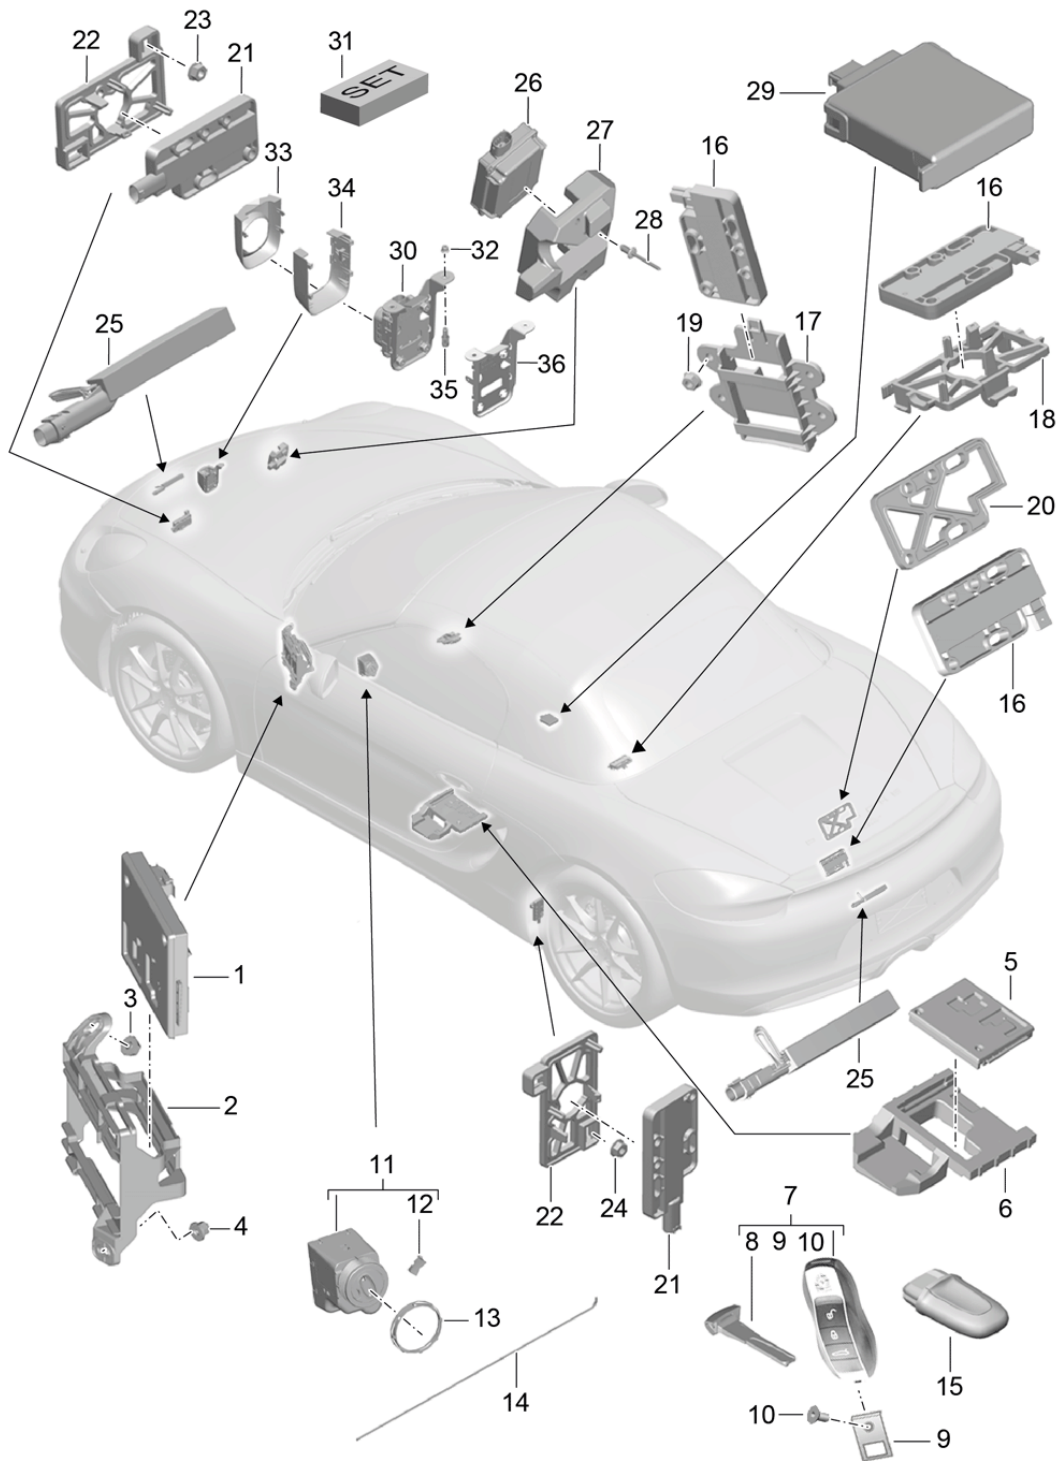

Model: 981-13

Model life 2012>>2016

Model: 981-13

Model life 2012>>2016

Pos	Part Number	Description	Remark	Qty	Model
1	7PP 907 064 FK	Control units Electronics Front end Rear end Handheld transmitter Ignition/starter switch Aerial Garage door opener Sensor Interior monitoring		1	PR:524
1	7PP 907 064 ES	Control unit Electronics Front end F >> 98-DS102 000 F >> 98-DK102 000 F >> 98-DS112 000 F >> 98-DK112 000 F >> 98-DS123 000 F >> 98-DK123 000 F >> 98-DS132 000 F >> 98-DK132 000		1	PR:524,-IY2
1	7PP 907 064 GE	Control unit Electronics Front end F 98-DS102 001>> F 98-DK102 001>> F 98-DS112 001>> F 98-DK112 001>> F 98-DS123 001>> F 98-DK123 001>> F 98-DS132 001>> F 98-DK132 001>>		1	PR:524,IY2
1	7PP 907 064 FL	Control unit Electronics Front end F >> 98-DS102 000 F >> 98-DK102 000 F >> 98-DS112 000 F >> 98-DK112 000 F >> 98-DS123 000 F >> 98-DK123 000 F >> 98-DS132 000 F >> 98-DK132 000		1	PR:525
1	7PP 907 064 EP	Control unit Electronics Front end F 98-DS102 001>> F 98-DK102 001>> F 98-DS112 001>> F 98-DK112 001>> F 98-DS123 001>> F 98-DK123 001>>		1	PR:525,-IY2