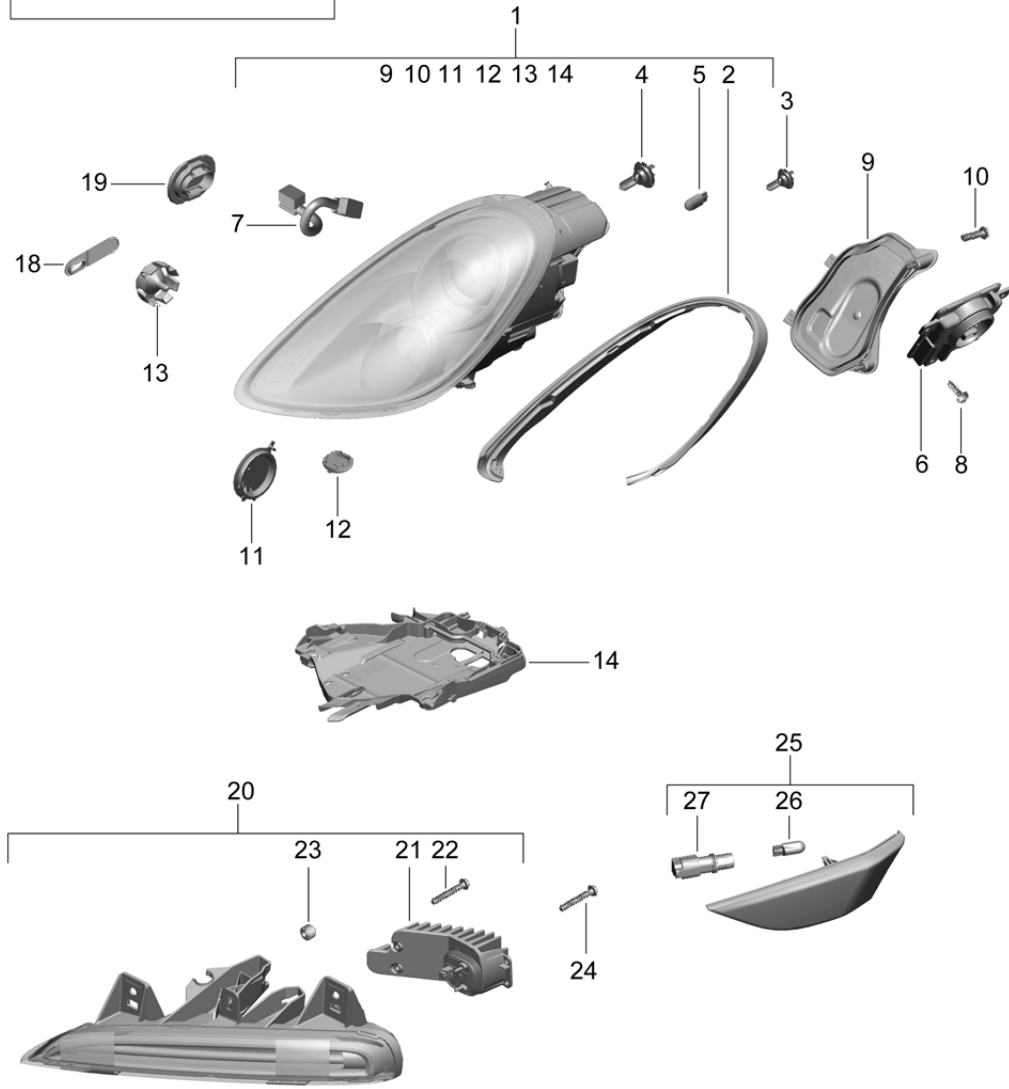

Model: 981-13

Model life 2012>>2016

Model: 981-13 Model life 2012>>2016

Pos	Part Number	Description	Remark	Qty	Model
-		Headlights Additional headlight Turn signal indicator side marker light Turn signal repeater Headlights			PR:601
		without:			
		Control unit			
(1)	981 631 221 04	Headlights	left	1	
(1)	981 631 222 04	Headlights	right	1	
(1)	981 631 223 04	Headlights	left	1	PR:492
(1)	981 631 224 04	Headlights	right	1	PR:492
2	981 631 315 00	Seal	left	1	
(2)	981 631 316 00	Seal	right	1	
3	999 631 071 90	Gas discharge lamp DLS		2	
4	999 631 133 91	Halogen bulb H 7		2	
5	999 631 305 90	bulb HY21W		2	
6	8K0 941 597 F	Control unit for gas discharge lamp		2	
7	981 631 323 00	Cable		2	
8	999 919 159 09	fillister hd. bolt 4,0 X 12,0		6	
9	981 631 311 00	Protective hood	left	1	
(9)	981 631 312 00	Protective hood	right	1	
10	991 631 377 00	Screw		8	
11	991 631 313 00	Protective hood High beam and Turn signal indicator ventilation valve		4	
12	997 631 267 01	ventilation valve		2	
14	981 631 201 00	Mounting for main beam headl.	left	1	
(14)	981 631 202 00	Mounting for main beam headl.	right	1	
18	993 631 170 03	Bungs		6	
-		Additional headlight			
20	981 631 151 03	Additional headlight	left	1	PR:605
(20)	981 631 152 03	Additional headlight	right	1	PR:605
21	981 631 251 00	LED module Position light		1	PR:605
(21)	981 631 252 00	LED module Position light		1	PR:605
22	997 631 297 00	Screw		4	
23	987 631 291 00	Cover cap		2	
24	999 919 246 01	fillister hd. bolt 6,0 X 18,0		6	
(25)	991 631 155 02	Turn signal repeater	left	1	
(25)	991 631 156 02	Turn signal repeater	right	1	
(26)	999 631 138 90	bulb 5 W yellow		2	
27	991 631 331 00	Bulb holder		2