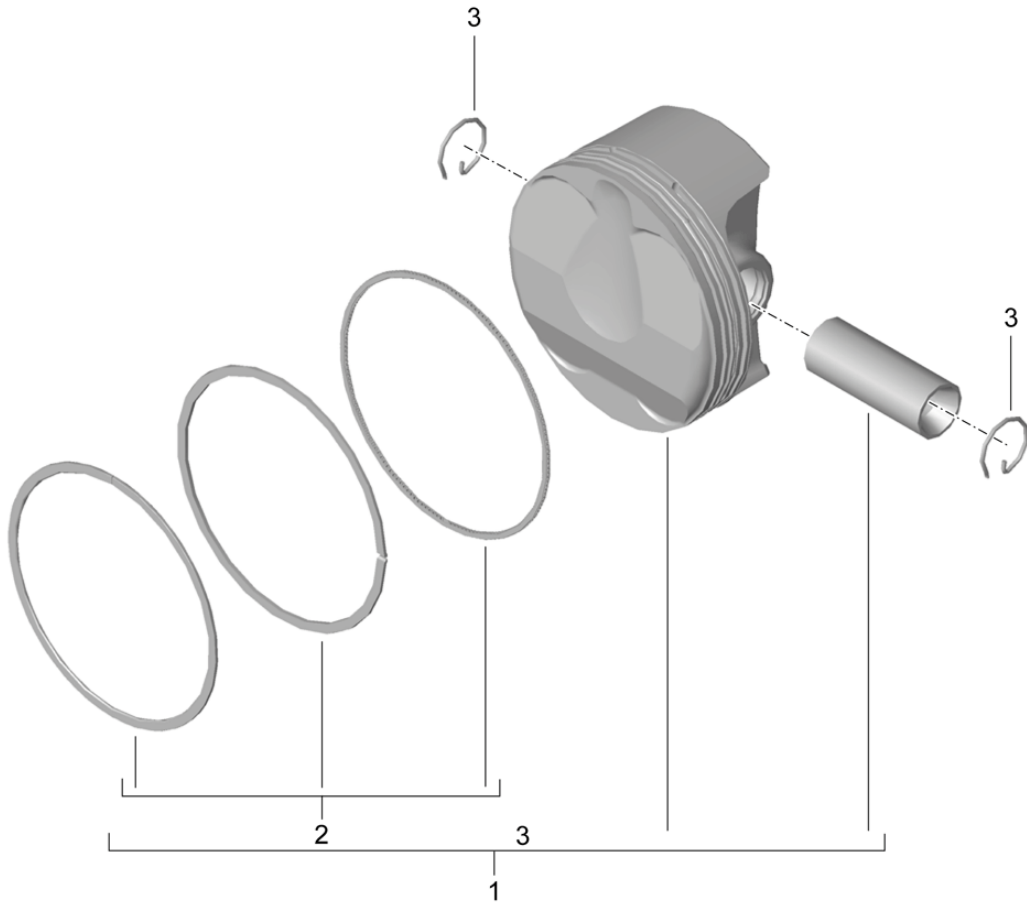

Model: 981-13

Model life 2012>>2016

Pos	Part Number	Description	Remark	Qty	Model
13	996 101 132 00	thrust washer D = 63		2	
14	981 114 012 10	Dual-mass flywheel		1	PR:480
(14)	981 114 020 00	Dual-mass flywheel		1	PR:250
15	N 906 651 01	Socket head bolt with inner multipoint head		10	
16	9A1 102 146 02	pulley		1	
		with:			
		vibration damper			
17	900 385 127 01	Hexagon head bolt M 8 X 25		6	
18	991 606 112 00	speed sensor		1	
		also use:	991 606 912 00	1	
18	991 606 112 02	speed sensor		1	
		also use:	991 606 912 00	1	
19	N 105 464 03	Hexagon socket head bolt M 6 X 16		1	
20	991 606 912 00	Shim speed sensor		1	

Model: 981-13

Model life 2012>>2016