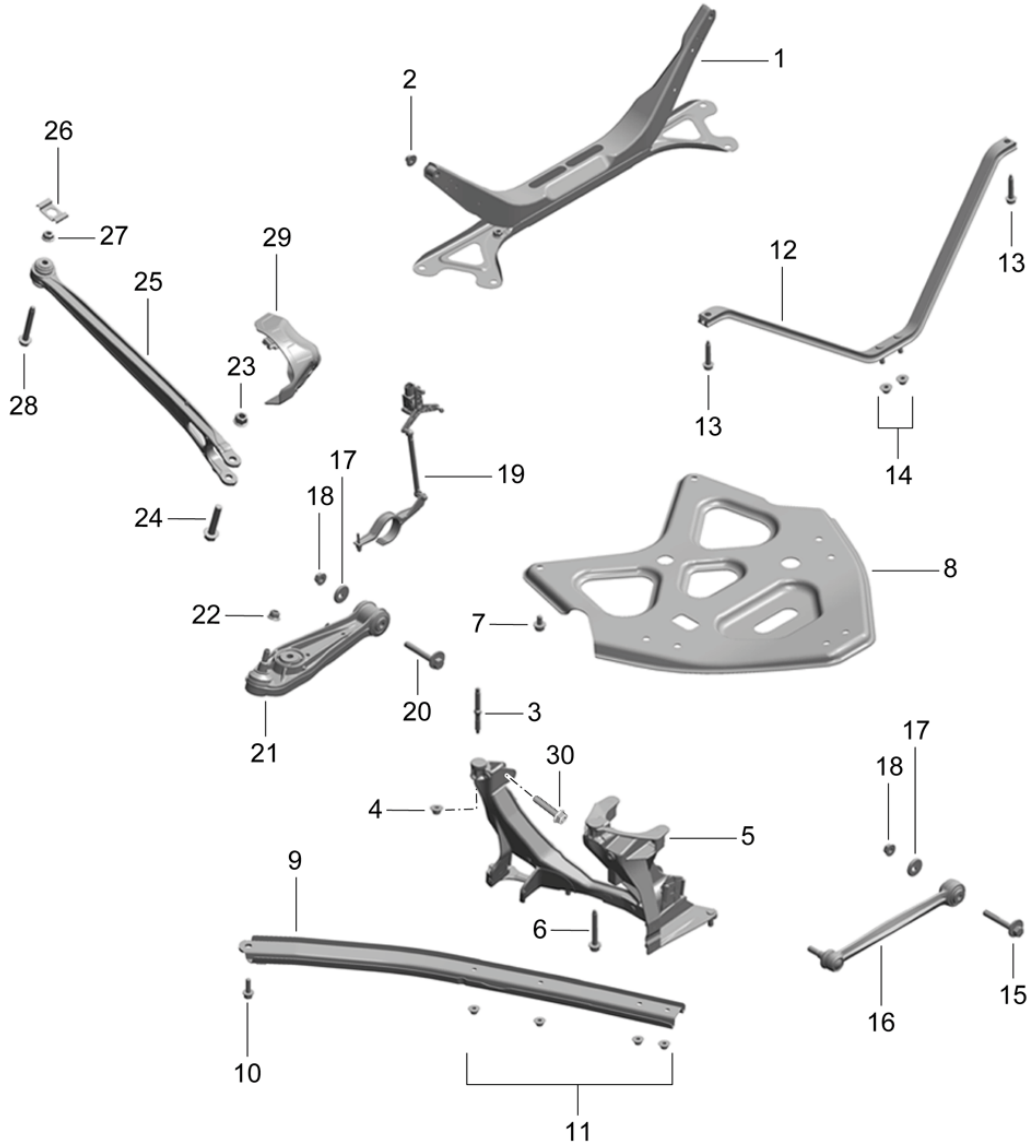

Model: 981-13

Model life 2012>>2016

Model: 981-13

Model life 2012>>2016

Pos	Part Number	Description	Remark	Qty	Model
1	981 331 071 04	Rear axle Side part Carrier Guide Cross member		1	
1	981 331 071 10	Discontinued part Cross member		1	
2	999 076 053 01	Hexagon nut M 10		2	
2	PAF 008 868	Hexagon nut M 10		2	
3	999 061 120 01	Threaded pin		2	
4	999 076 053 01	Hexagon nut M 10		2	
5	981 331 051 05	Side part Discontinued part	left	1	
(5)	981 331 051 06	Side part	left	1	
(5)	981 331 052 05	Side part Discontinued part	right	1	
(5)	981 331 052 06	Side part	right	1	
-	986 331 351 01	Clip		4	
6	999 072 843 01	Bolt with washer M 10 X 80 PA		2	
7	999 072 844 01	Bolt with washer M 10 X 20		2	
8	981 331 261 02	Bracket		1	
9	981 331 131 04	Brace Discontinued part	left	1	
9	981 331 131 05	Brace Discontinued part	left	1	
9	981 331 131 06	Brace	left	1	
(9)	981 331 132 04	Brace Discontinued part	right	1	
(9)	981 331 132 05	Brace Discontinued part	right	1	
(9)	981 331 132 06	Brace	right	1	
10	999 072 840 01	Hexagon bolt AM 10 X 35		2	
11	999 076 053 01	Hexagon nut M 10		8	
11	PAF 008 868	Hexagon nut M 10		8	
12	981 331 093 01	Brace		1	
13	999 072 837 01	Hexagon bolt M 10 X 55		2	
14	999 076 053 01	Hexagon nut M 10		2	
14	PAF 008 868	Hexagon nut M 10		2	
15	997 331 217 02	Eccentric bolt		2	
16	981 331 045 01	Track rod Discontinued part		2	
16	981 331 045 02	Track rod D - MJ 2014>>		2	
-	999 084 449 09	Locknut M 12 X 1,5		2	
17	996 331 219 00	eccentric washer		4	
18	999 084 445 01	Locknut M 12 X 1,5		4	
19	981 333 021 00	Level sensor	left	1	
(19)	981 333 022 00	Level sensor	right	1	
20	997 331 217 03	Eccentric bolt		2	
21	981 331 053 00	Wishbone		2