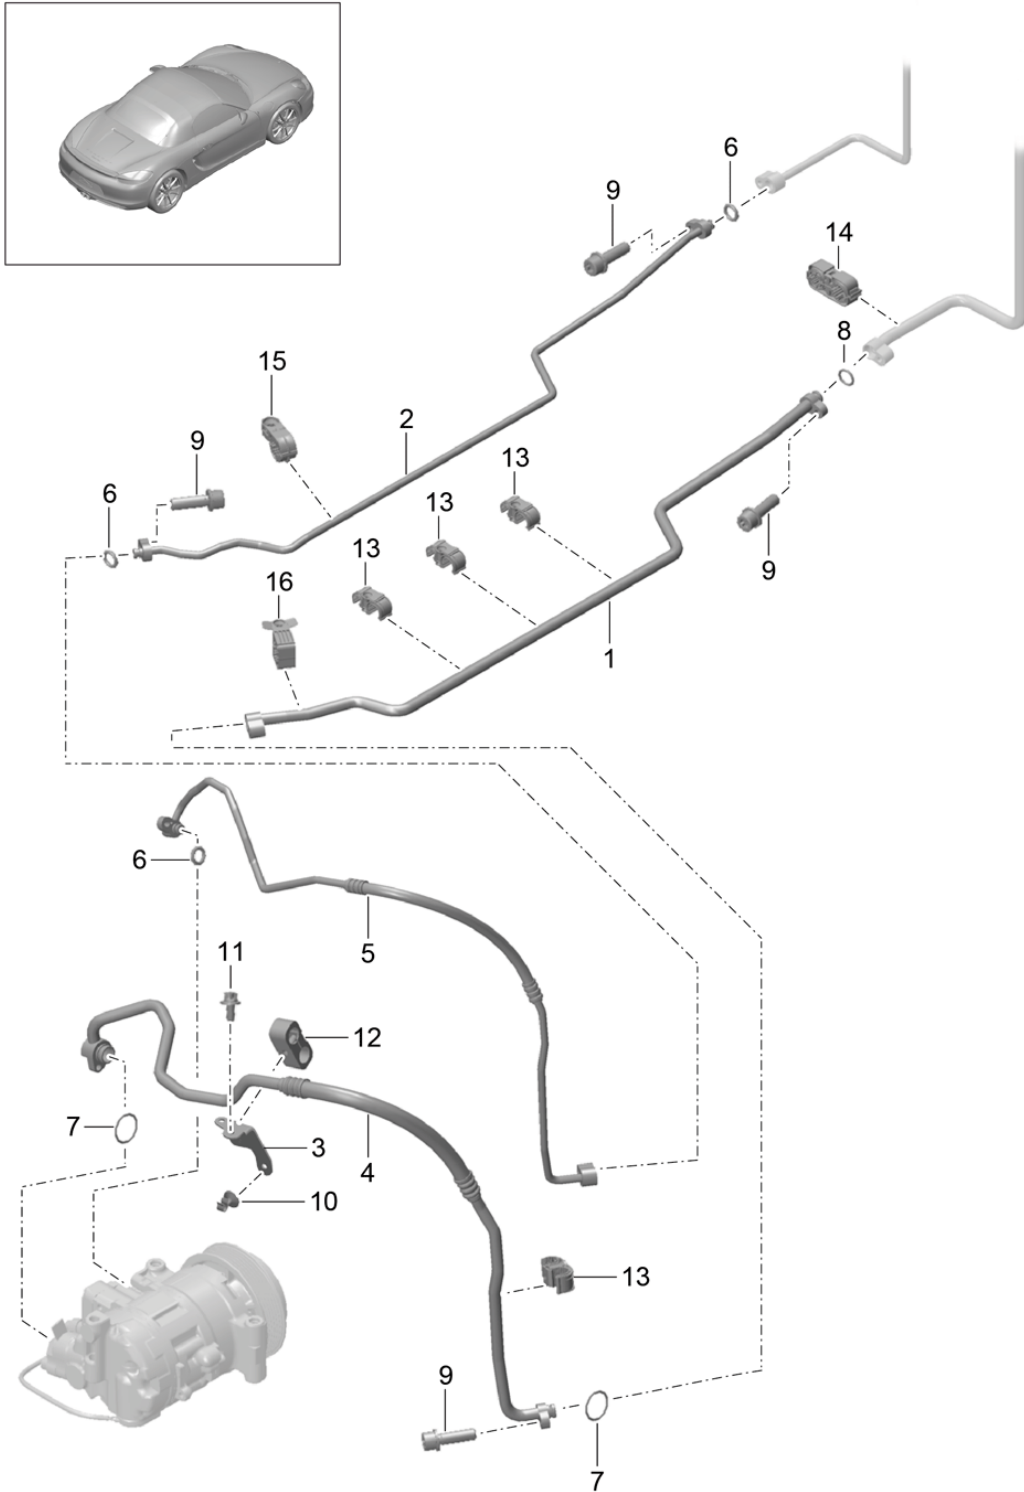

Model: 981-13

Model life 2012>>2016

Pos	Part Number	Description	Remark	Qty	Model
27	991 573 827 01	Bracket		2	
28	999 507 497 40	Spreader rivet 8,0x14,0		2	
29	991 573 843 00	Bracket		1	
30	955 613 137 02	Pressure sensor		1	
31	991 573 825 01	Bracket for coolant line		1	
32	999 073 505 01	panel screw ST4,8X16-C		2	
33	900 075 340 01	Bolt with washer M6x22		2	
35		suction line see illustration, item:	813-025,1	1	
36		Pressure line see illustration, item:	813-025,2	1	

Model: 981-13

Model life 2012>>2016