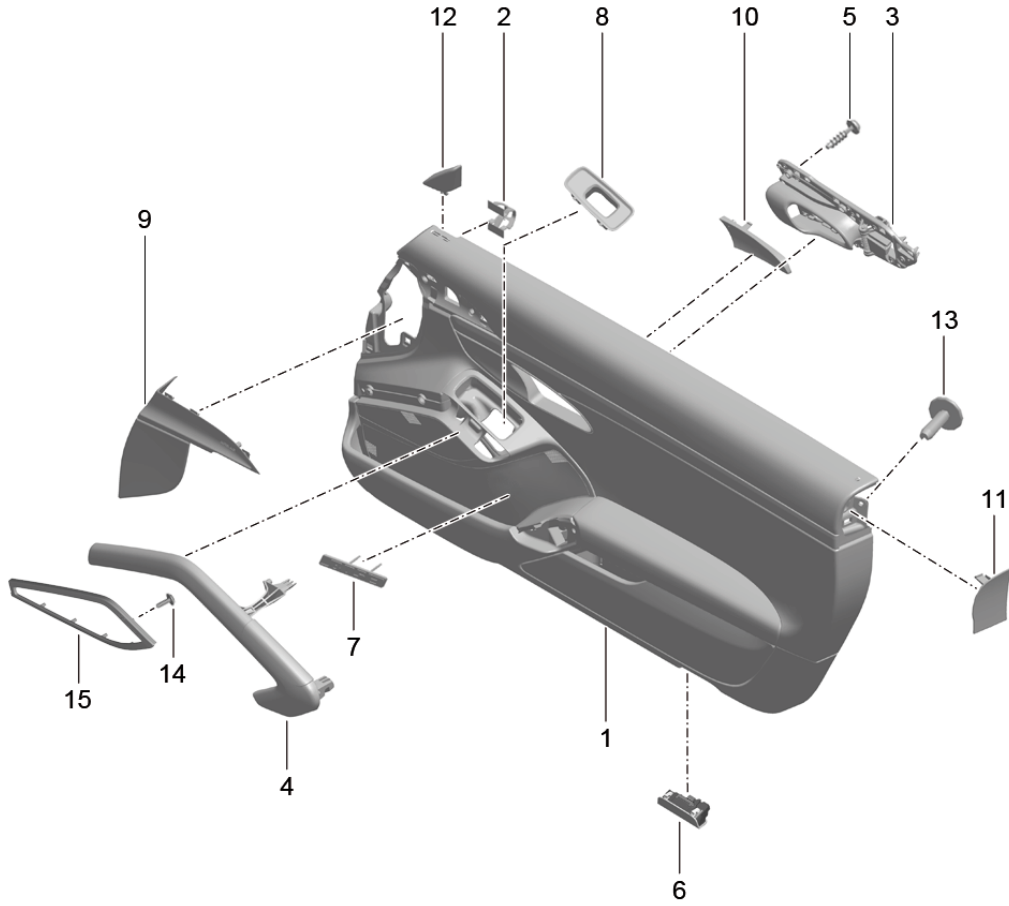

Model: 981-13

Model life 2012>>2016