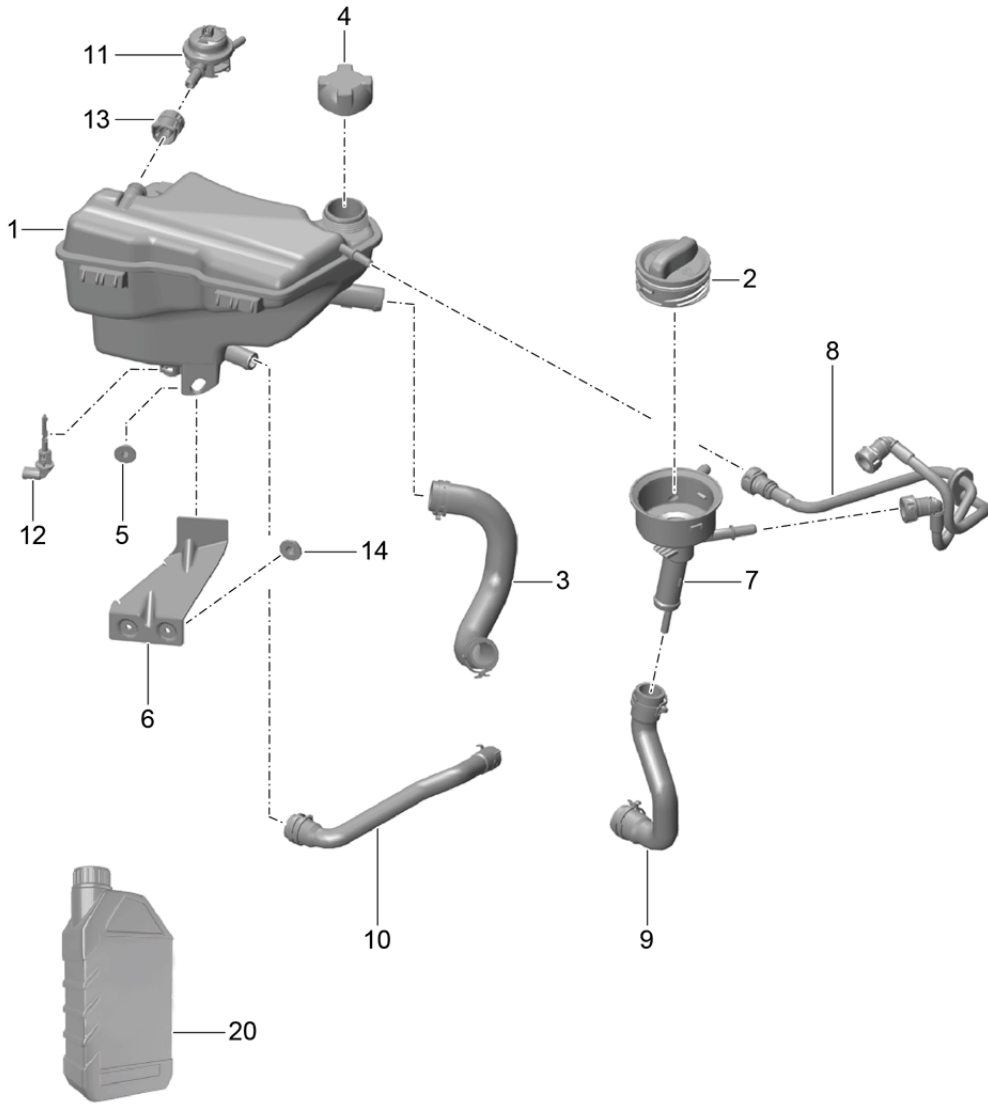

Model: 981-13

Model life 2012>>2016

Pos	Part Number	Description	Remark	Qty	Model
		Radiator	center		PR:153
1	991 106 137 02	Radiator	center	1	
2	991 106 237 01	Retaining frame		1	
3	991 106 337 01	Sealing frame		1	
4	991 106 537 01	Rubber bush	upper	2	
5	991 106 538 01	Rubber bush	lower	2	
		Discontinued part			
5	991 106 538 02	Rubber bush	lower	2	
6	991 106 638 01	Water hose		1	
		Discontinued part			
6	991 106 638 02	Water hose		1	
7	991 106 639 01	Water hose		1	
8	900 377 010 01	Hexagon nut		2	
		M 6			

Model: 981-13

Model life 2012>>2016