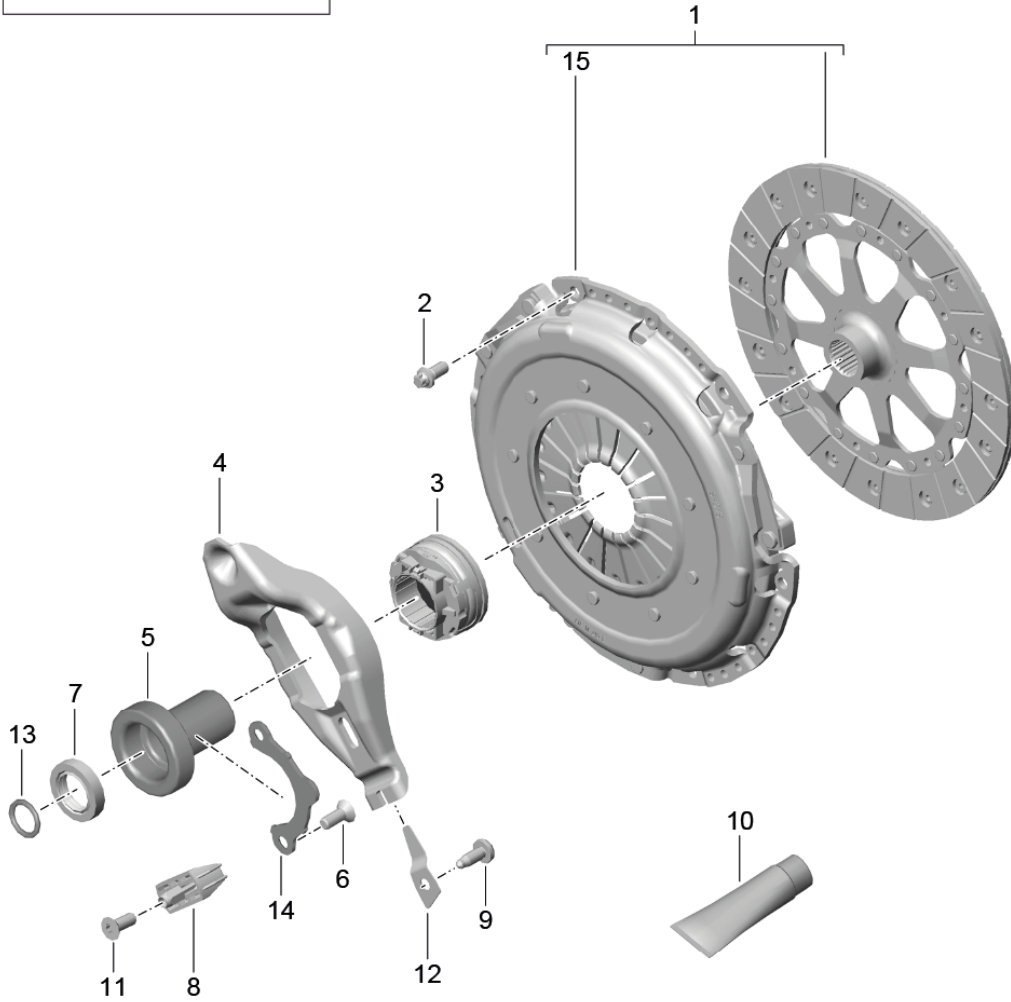

Model: 981-13

Model life 2012>>2016

Model: 981-13

Model life 2012>>2016

Pos	Part Number	Description	Remark	Qty	Model
1	981 116 913 00	Coupling Coupling Set		1	G8100,G8120
2	999 073 458 01	Screw		6	
3	012 141 165 E	release bearing No longer use the part here		1	
3	997 116 080 02	release bearing		1	
4	0A2 141 719	clutch operating lever Discontinued part		1	
5	0A2 141 181	guide sleeve		1	
6	999 073 320 02	Hexagon bolt M 8 X 22		2	
7	016 311 113 C	radial shaft seal		1	
8	01E 141 751 A	Intermediate piece		1	
9	999 073 319 02	flat round head bolt M 8 X 20,5		1	
10	000 043 304 02	Grease Container 50 GR.		1	
11	999 073 320 02	Hexagon bolt M 8 X 20,5		2	
12	01E 141 721 A	leaf spring		1	
13	0A2 311 091 A	O-ring		1	
14	0A2 141 179	Retaining plate		1