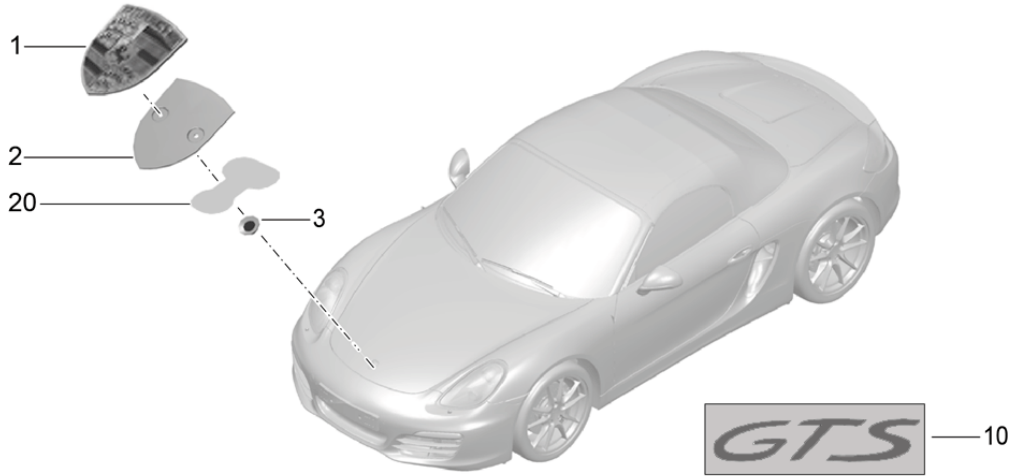

Model: 981-13

Model life 2012>>2016

4 — P O R S C H E
5 — *Boxster*
6 — *S*
7 — *GTS*

Model: 981-13 Model life 2012>>2016

Pos	Part Number	Description	Remark	Qty	Model
(1)	997 559 211 02	inscriptions/lettering Decorative fittings Porsche crest D >> - MJ 2013 Discontinued part	front	1	
(1)	991 559 211 00	Porsche crest D - MJ 2014>>	front	1	
2	991 559 215 01	Underlay		1	
2	991 559 215 02	Underlay		1	
3	999 591 423 03	Tapping nut 3,0		2	
4	981 559 233 00	inscription *Porsche*		1	
(4)	991 559 235 90	Galvano silver inscription *PORSCHE*		1	PR:011
(4)	991 559 235 91	Black D - MJ 2015>> inscription *PORSCHE*		1	PR:011,089
5	981 559 237 01	Black HOCHGLANZ D - MJ 2015>> inscription *Boxster*		1	
(5)	981 559 237 02	Galvano silver inscription *BOXSTER*		1	PR:011
(5)	981 559 237 03	Black D - MJ 2015>> inscription *BOXSTER*		1	PR:011,089, -498
6	981 559 243 01	Black High gloss D - MJ 2015>> inscription *S*		1	
7	981 559 261 01	Galvano silver inscription *GTS*		1	PR:011
(7)	981 559 261 02	Black D - MJ 2015>> inscription *GTS*		1	PR:011,089, -498
10	991 559 443 00	Black High gloss D - MJ 2015>> Decorative film for door *GTS*		1	PR:011
20	999 911 756 41	Adhesive film D - MJ 2015>>		1