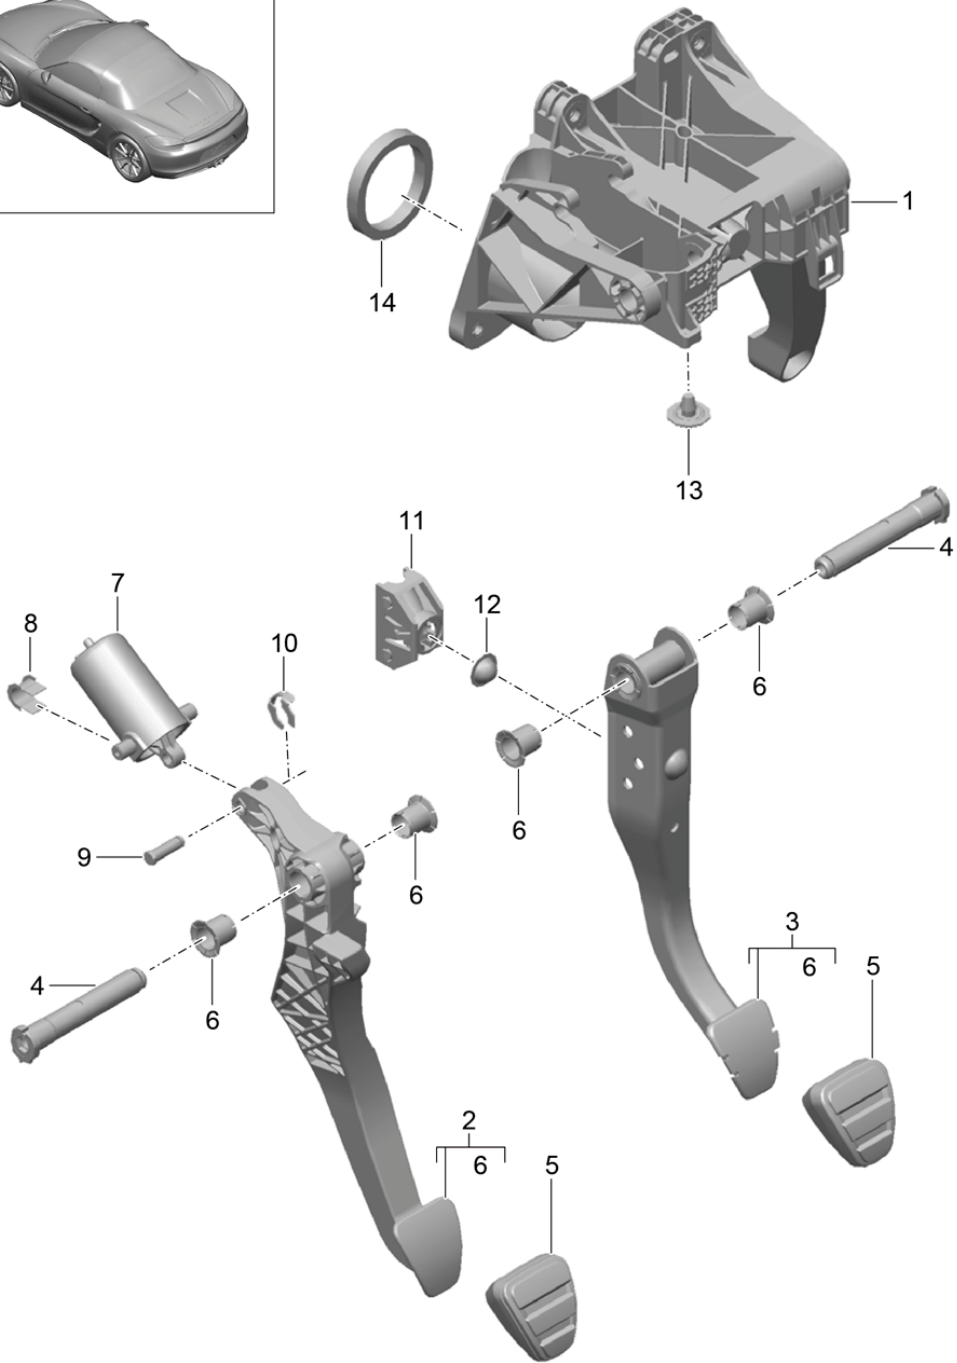

Model: 981-13

Model life 2012>>2016