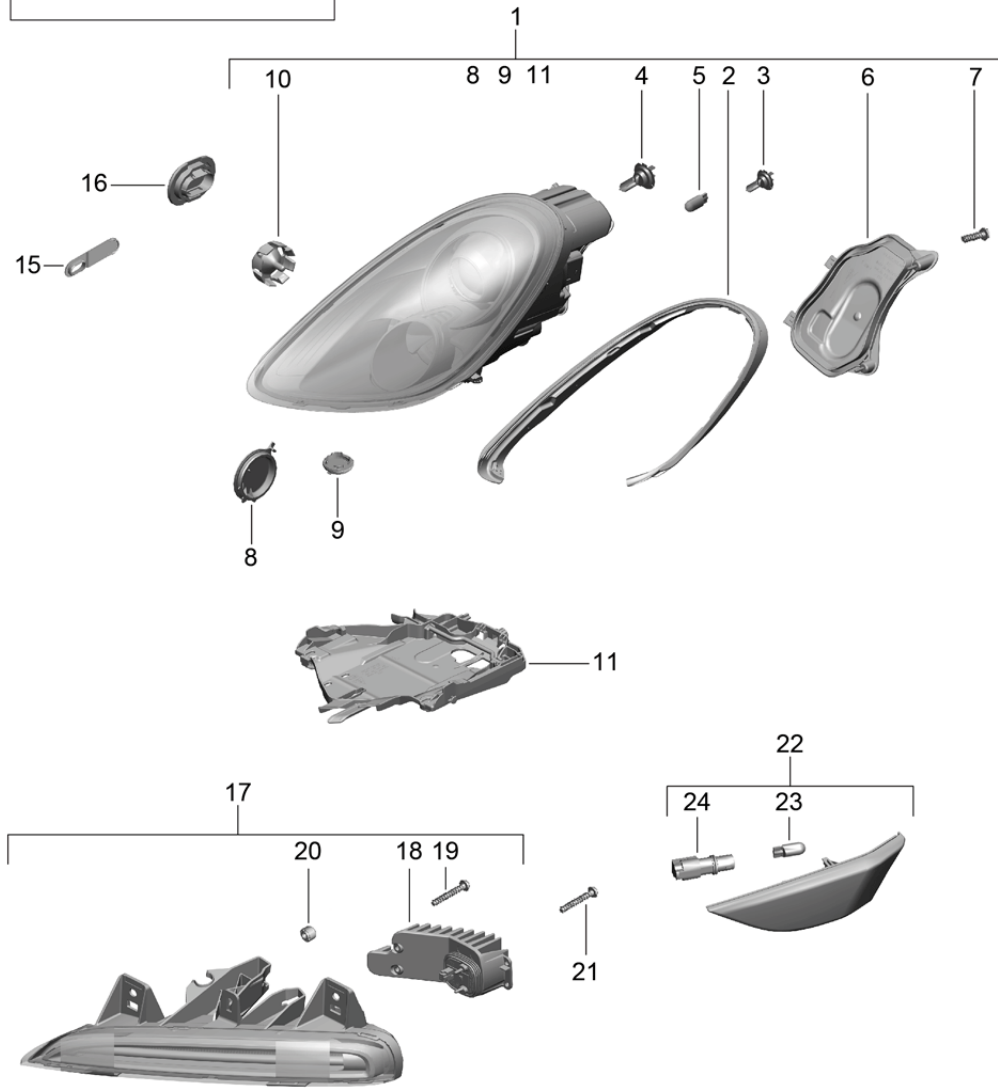

Model: 981-13

Model life 2012>>2016

Model: 981-13

Model life 2012>>2016

Pos	Part Number	Description	Remark	Qty	Model
		Headlights Additional headlight Turn signal indicator side marker light Turn signal repeater			PR:-603, -620,-601
1	981 631 111 06	Headlights	left	1	
(1)	981 631 112 06	Headlights	right	1	
(1)	981 631 113 06	Headlights	left	1	PR:492
(1)	981 631 114 06	Headlights	right	1	PR:492
2	981 631 315 00	Seal	left	1	
(2)	981 631 316 00	Seal	right	1	
3	999 631 143 90	Halogen bulb H9		2	
4	999 631 133 91	Halogen bulb H 7		2	
5	999 631 305 90	bulb HY21W		2	
6	981 631 311 00	Protective hood	left	1	
(6)	981 631 312 00	Protective hood	right	1	
7	991 631 377 00	Screw		8	
8	991 631 313 00	Protective hood High beam and Turn signal indicator ventilation valve		4	
9	997 631 267 01	ventilation valve		2	
11	981 631 201 00	Mounting for main beam headl.	left	1	
(11)	981 631 202 00	Mounting for main beam headl.	right	1	
15	993 631 170 03	Bungs		6	
-		Additional headlight			
17	981 631 151 03	Additional headlight	left	1	PR:605
(17)	981 631 152 03	Additional headlight	right	1	PR:605
18	981 631 251 00	LED module	left	1	PR:605
(18)	981 631 252 00	Position light LED module Position light	right	1	PR:605
19	997 631 297 00	Screw		4	PR:605
20	987 631 291 00	Cover cap		2	PR:605
21	999 919 246 01	fillister hd. bolt 6,0 X 18,0		6	PR:605
22	991 631 155 02	Turn signal repeater	left	1	
(22)	991 631 156 02	Turn signal repeater	right	1	
(23)	999 631 138 90	bulb 5 W yellow		2	
24	991 631 331 00	Bulb holder		2