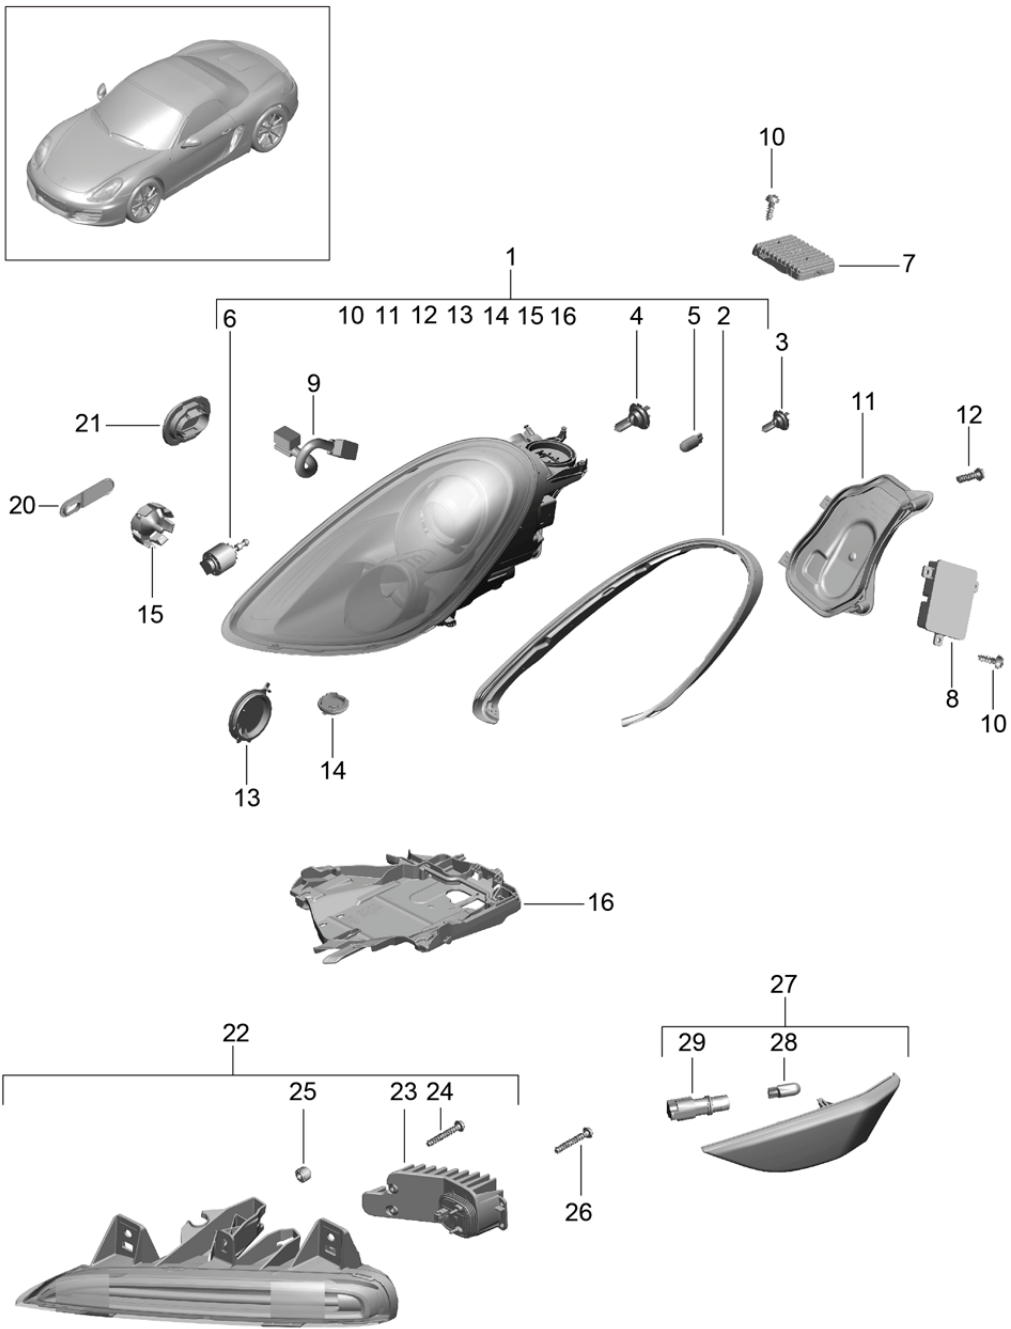

Model: 981-13 Model life 2012>>2016

Pos	Part Number	Description	Remark	Qty	Model
-		Headlights Additional headlight Turn signal indicator side marker light Turn signal repeater Headlights			PR:601
		without:			
		Control unit			
(1)	981 631 221 04	Headlights	left	1	
(1)	981 631 222 04	Headlights	right	1	
(1)	981 631 223 04	Headlights	left	1	PR:492
(1)	981 631 224 04	Headlights	right	1	PR:492
2	981 631 315 00	Seal	left	1	
(2)	981 631 316 00	Seal	right	1	
3	999 631 071 90	Gas discharge lamp DLS		2	
4	999 631 133 91	Halogen bulb H 7		2	
5	999 631 305 90	bulb HY21W		2	
6	8K0 941 597 F	Control unit for gas discharge lamp		2	
7	981 631 323 00	Cable		2	
8	999 919 159 09	fillister hd. bolt 4,0 X 12,0		6	
9	981 631 311 00	Protective hood	left	1	
(9)	981 631 312 00	Protective hood	right	1	
10	991 631 377 00	Screw		8	
11	991 631 313 00	Protective hood High beam and Turn signal indicator ventilation valve		4	
12	997 631 267 01	ventilation valve		2	
14	981 631 201 00	Mounting for main beam headl.	left	1	
(14)	981 631 202 00	Mounting for main beam headl.	right	1	
18	993 631 170 03	Bungs		6	
-		Additional headlight			
20	981 631 151 03	Additional headlight	left	1	PR:605
(20)	981 631 152 03	Additional headlight	right	1	PR:605
21	981 631 251 00	LED module Position light		1	PR:605
(21)	981 631 252 00	LED module Position light		1	PR:605
22	997 631 297 00	Screw		4	
23	987 631 291 00	Cover cap		2	
24	999 919 246 01	fillister hd. bolt 6,0 X 18,0		6	
(25)	991 631 155 02	Turn signal repeater	left	1	
(25)	991 631 156 02	Turn signal repeater	right	1	
(26)	999 631 138 90	bulb 5 W yellow		2	
27	991 631 331 00	Bulb holder		2	

Model: 981-13

Model life 2012>>2016