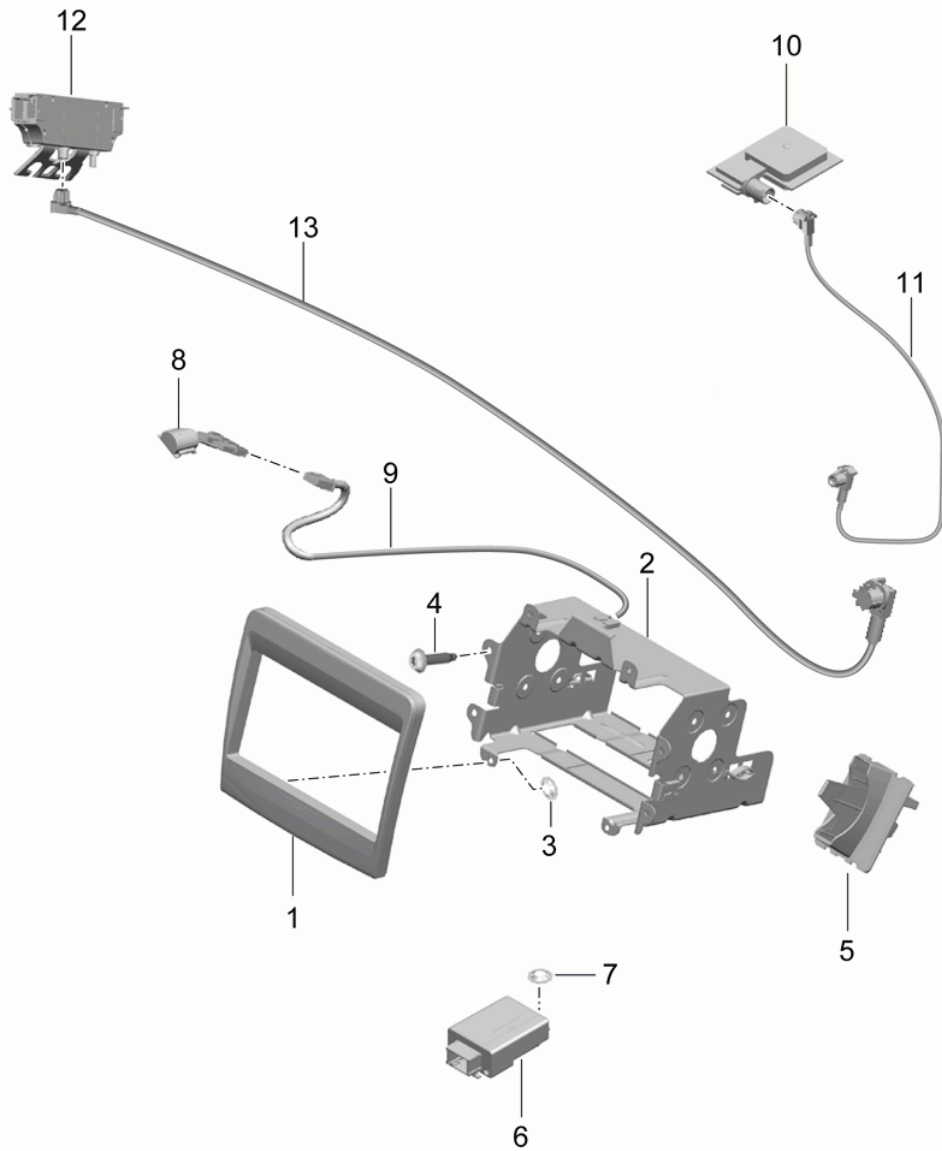

Model: 981-13

Model life 2012>>2016

Model: 981-13 Model life 2012>>2016

Pos	Part Number	Description	Remark	Qty	Model
		Preparation Navigation system Japan			PR:675
1	991 642 323 00	Front frame		1	PR:675
	991 642 323 00 A05	Matt black			
2	991 642 327 00	Retaining frame		1	PR:675
3	999 591 243 01	Clamping washer		4	PR:675
4	999 073 498 01	fillister hd. bolt M 5 X 20		4	PR:675
5	991 642 329 00	Bracket D >> - MJ 2014		1	PR:675
	991 642 329 00 1E0	Black Card reader Glove box			
5	991 642 333 00	Bracket D - MJ 2015>>		1	PR:675
	991 642 333 00 1E0	Black Card reader Glove box			
-	7PP 035 500	Aerial ETC D >> - MJ 2014		1	PR:675
-	5C5 919 853	'DSRC' antenna D SRC D - MJ 2015>>		1	PR:675
6	7PP 971 324 B	Adapter cable for CAN bus - CAN -		1	PR:675
7	999 591 946 03	Clamping washer		1	PR:675
8	991 646 311 00	microphone		1	PR:675
9	991 612 067 50	Connecting line microphone Control panel		1	PR:675
10	7PP 035 504 A	Aerial Navigation system		1	PR:675
11	991 612 066 50	Aerial connection line Navigation system Control panel		1	PR:675
12	991 647 109 01	Aerial amplifier A-pillar	left	1	PR:675
(12)	991 647 110 01	Aerial amplifier A-pillar	right	1	PR:675
13	991 612 065 00	Connecting line Aerial amplifier Control panel	right	1	PR:675
(13)	991 612 062 50	Radio unit Connecting line Aerial amplifier Control panel	left	1	PR:675
(13)	991 612 063 50	TV Connecting line Aerial amplifier Control panel	left	1	PR:675
(13)	991 612 064 00	TV Connecting line Aerial amplifier Control panel	right	1	PR:675
(13)	997 612 047 25	TV Aerial connection line - VICS BEACON - Control panel		1	PR:675