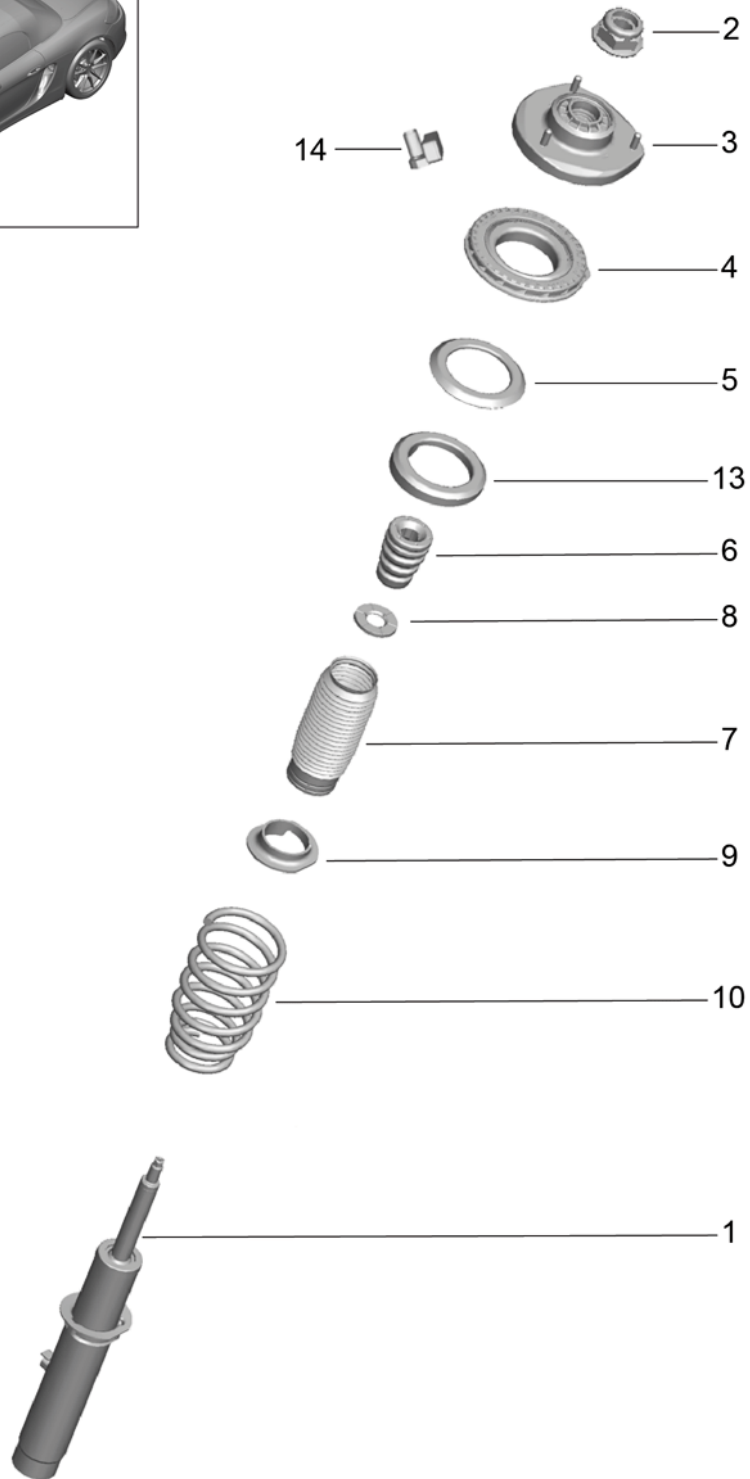

Model: 981-13

Model life 2012>>2016

Pos	Part Number	Description	Remark	Qty	Model
1	991 341 157 04	Wheel carrier Wheel hub	left	1	
1	991 341 157 05	Wheel carrier	left	1	
(1)	991 341 158 04	Wheel carrier Discontinued part	right	1	
(1)	991 341 158 05	Wheel carrier	right	1	
2	999 053 054 06	angular ball bearing		2	
3	991 606 407 01	speed sensor		2	
4	900 067 117 04	Socket head bolt M 6 x 16		2	
5	997 341 131 00	retaining bolt		2	
6	999 084 135 01	Hexagon nut M 22 X 1,5 Discontinued part		2	
6	999 084 135 02	Hexagon nut M 22 X 1,5		2	
7	986 331 661 20	Cover		2	
8	999 217 042 04	Hexagon bolt M 8 X 35		8	
9	991 341 605 00	Wheel hub		2	
9	991 341 605 03	Wheel hub		2	

Model: 981-13

Model life 2012>>2016