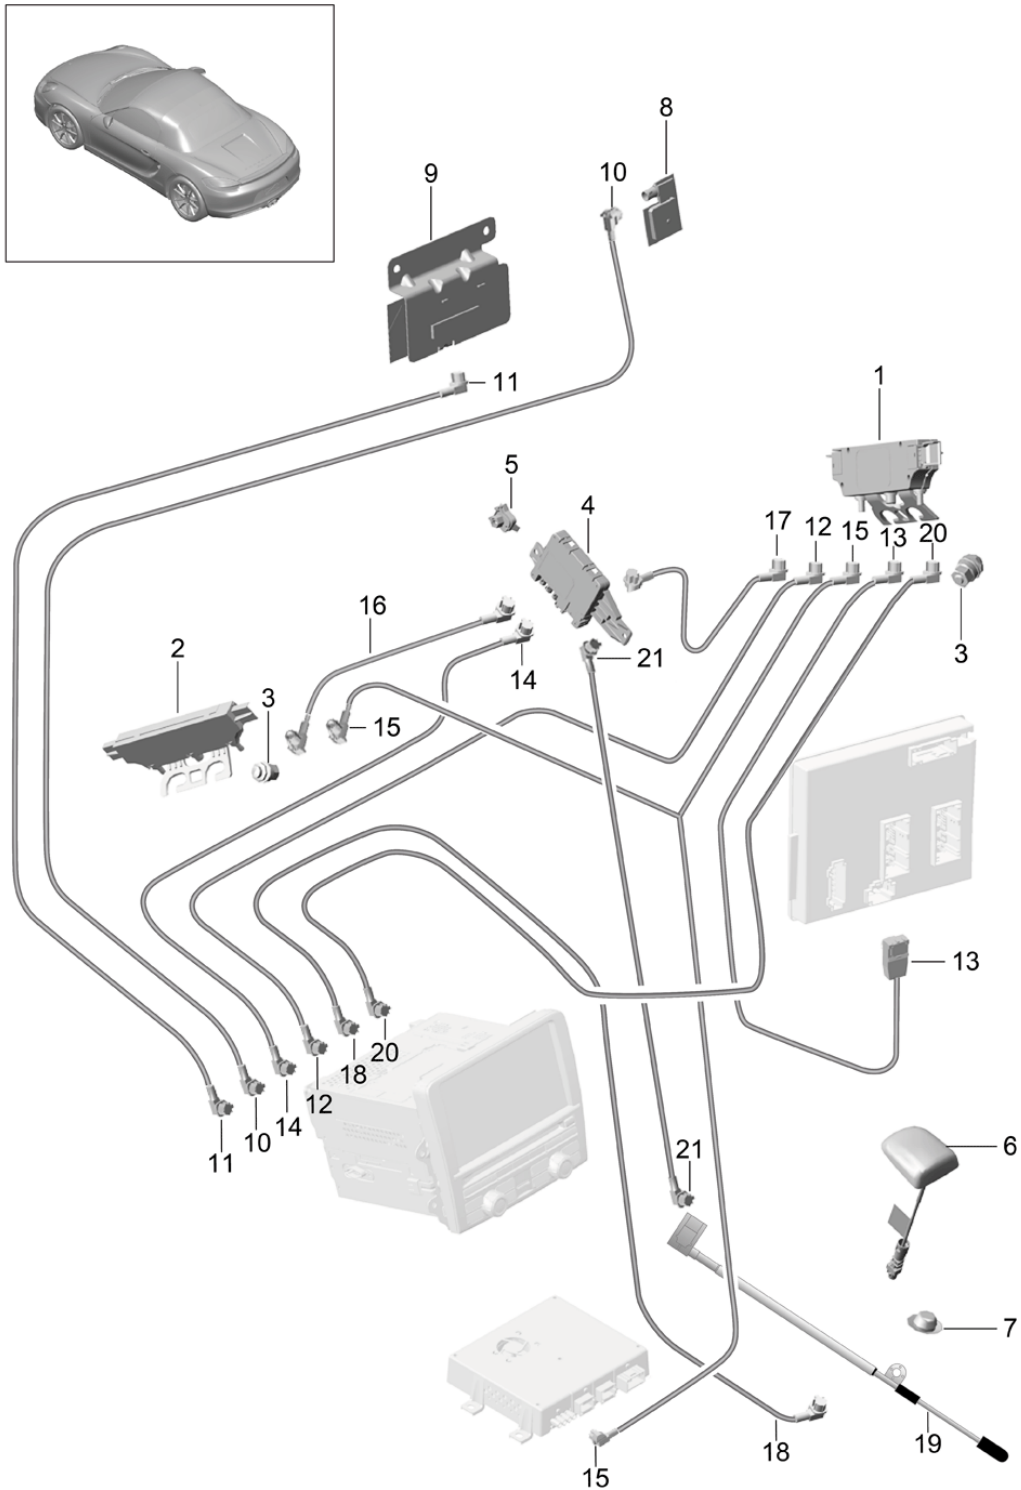

Model: 981-13

Model life 2012>>2016

Model: 981-13 Model life 2012>>2016

Pos	Part Number	Description	Remark	Qty	Model
1	991 647 106 00	Aerial amplifier Aerial Connecting line Aerial amplifier A-pillar	right	1	PR:696,-440
(1)	991 647 118 00	Aerial amplifier A-pillar	right	1	PR:440,665, -676
(1)	991 647 120 01	Aerial amplifier A-pillar	right	1	PR:440,665, 676
2	991 647 117 00	Aerial amplifier A-pillar	left	1	PR:440,665, -676
2	991 647 127 00	Aerial amplifier A-pillar	left	1	PR:440,665, -676,691
(2)	991 647 119 01	Aerial amplifier A-pillar	left	1	PR:440,665, 676
3	999 516 032 01	Hexagon nut		4	
4	991 618 122 00	Control unit		1	PR:440
5	991 647 318 00	Clamp		2	PR:440
8	7PP 035 504 A	Aerial GPS		1	PR:672
(8)	991 647 053 01	Aerial GPS		1	PR:674
9	991 647 125 00	Telephone aerial		1	PR:666
(9)	991 647 063 01	Telephone aerial		1	PR:674
(9)	7PP 035 503	Telephone aerial		1	PR:632,666, 852,-631
10	991 612 022 50	D - MJ 2014>> Aerial connection line GPS To Control panel Navigation system		1	PR:672
10	991 612 037 50	Aerial connection line GPS To Control panel Navigation system		1	PR:674
11	991 612 023 50	Connecting line Aerial Telephone To Control panel Navigation system		1	PR:666,-632, -852
12	991 612 033 00	Connecting line Radio unit To Aerial amplifier A-pillar	right	1	PR:696,-440
13	991 612 013 00	Connecting line Control unit Electronics Front end To Aerial amplifier A-pillar	right lhd	1	PR:098,524, 525
(13)	991 612 013 50	Connecting line Control unit Electronics Front end To Aerial amplifier A-pillar	right rhd	1	PR:099,524, 525
14	991 612 016 00	Connecting line		1	PR:440,665