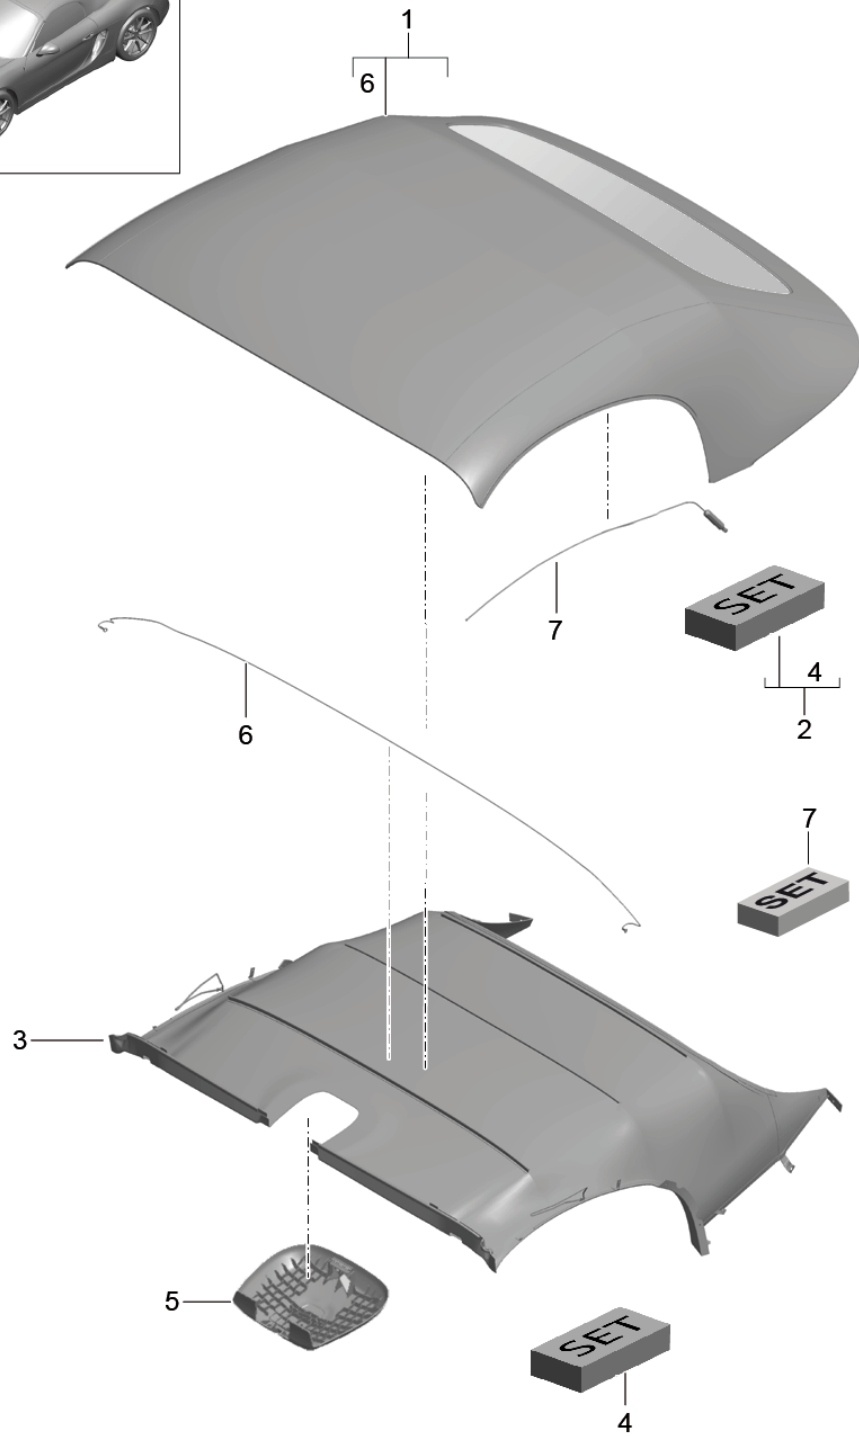

Model: 981-13 Model life 2012>>2016

Pos	Part Number	Description	Remark	Qty	Model
(1)	997 559 211 02	inscriptions/lettering Decorative fittings Porsche crest D >> - MJ 2013 Discontinued part	front	1	
(1)	991 559 211 00	Porsche crest D - MJ 2014>>	front	1	
2	991 559 215 01	Underlay		1	
2	991 559 215 02	Underlay		1	
3	999 591 423 03	Tapping nut 3,0		2	
4	981 559 233 00	inscription *Porsche*		1	
(4)	991 559 235 90	Galvano silver inscription *PORSCHE*		1	PR:011
(4)	991 559 235 91	Black D - MJ 2015>> inscription *PORSCHE*		1	PR:011,089
5	981 559 237 01	Black HOCHGLANZ D - MJ 2015>> inscription *Boxster*		1	
(5)	981 559 237 02	Galvano silver inscription *BOXSTER*		1	PR:011
(5)	981 559 237 03	Black D - MJ 2015>> inscription *BOXSTER*		1	PR:011,089, -498
6	981 559 243 01	Black High gloss D - MJ 2015>> inscription *S*		1	
7	981 559 261 01	Galvano silver inscription *GTS*		1	PR:011
(7)	981 559 261 02	Black D - MJ 2015>> inscription *GTS*		1	PR:011,089, -498
10	991 559 443 00	Black High gloss D - MJ 2015>> Decorative film for door *GTS*		1	PR:011
20	999 911 756 41	Adhesive film D - MJ 2015>>		1	

Model: 981-13

Model life 2012>>2016