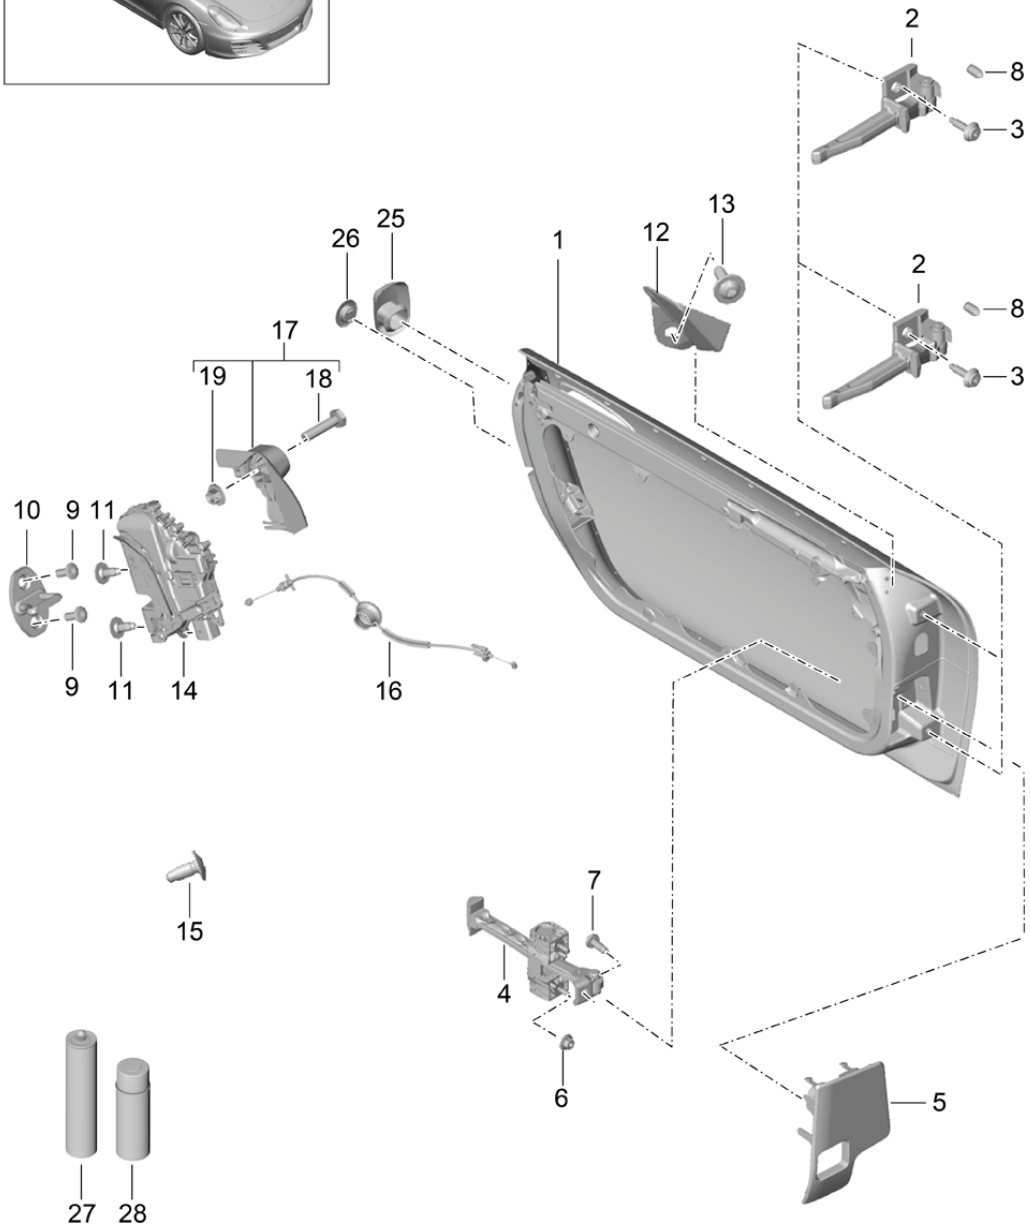

Model: 981-13

Model life 2012>>2016

Model: 981-13 Model life 2012>>2016

Pos	Part Number	Description	Remark	Qty	Model
1	981 531 911 03	Door shell Installation parts Door lock Door shell	left also use: 000 043 305 32	1 1	
	981 531 911 03 GRV	Discontinued part primed			
1	981 531 911 05	Door shell	left	1	
	981 531 911 05 GRV	Discontinued part primed	also use: 000 043 305 32	1	
(1)	981 531 912 03	Door shell	right	1	
	981 531 912 03 GRV	Discontinued part primed	also use: 000 043 305 32	1	
(1)	981 531 912 05	Door shell	right	1	
	981 531 912 05 GRV	Discontinued part primed	also use: 000 043 305 32	1	
2	991 531 319 00	Hinge	left	2	
(2)	991 531 320 00	Hinge	right	2	
3	999 073 192 01	Socket head bolt M 8 X 33		2	
4	991 537 151 00	Door catch		2	
6	999 076 042 01	Hexagon nut M 6		4	
7	999 073 138 01	flat round head bolt M 8 X 25		2	
8	958 537 947 00	Cover cap Hinge		4	
9	N 910 174 01	countersunk multi-point socket head bolt M 8 X 22		4	
10	3C0 837 767 A	Striker		2	
11	WHT 000 439	flat round head bolt M 8 X 20		2	
12	981 537 831 00	Support Wing	left	1	
	981 537 831 00 1E0	Black			
(12)	981 537 832 00	Support Wing	right	1	
	981 537 832 00 1E0	Black			
13	999 073 322 02	fillister hd. bolt M6X20-SC		1	
14	8J1 837 015 C	Door lock D - MJ 2015>>	left lhd	1	PR:098,-072, -553,-IY2
(14)	8J1 837 015 E	Door lock D - MJ 2015>>	left lhd	1	PR:098,-072, -553,IY2
(14)	8J1 837 015 D	Door lock	left lhd	1	PR:098,-534
(14)	8J1 837 016 C	Door lock	right lhd	1	PR:098,-072, -553
(14)	8J2 837 015 C	Door lock	left rhd	1	PR:099
(14)	8J2 837 016 C	Door lock	right rhd	1	PR:099
15	WHT 003 688	fillister head bolt (combi.) M8X16		4	
16	991 537 319 00	Bowden cable		2	
17	991 537 045 01	Door lock door lock cover (drivers side)	lhd	1	PR:098
(17)	991 537 046 01	door lock cover (drivers side)	rhd	1	PR:099
18	N 010 218 13	Hexagon bolt M 6 X 25		1	
19	999 084 212 03	Hexagon nut M 6		1	