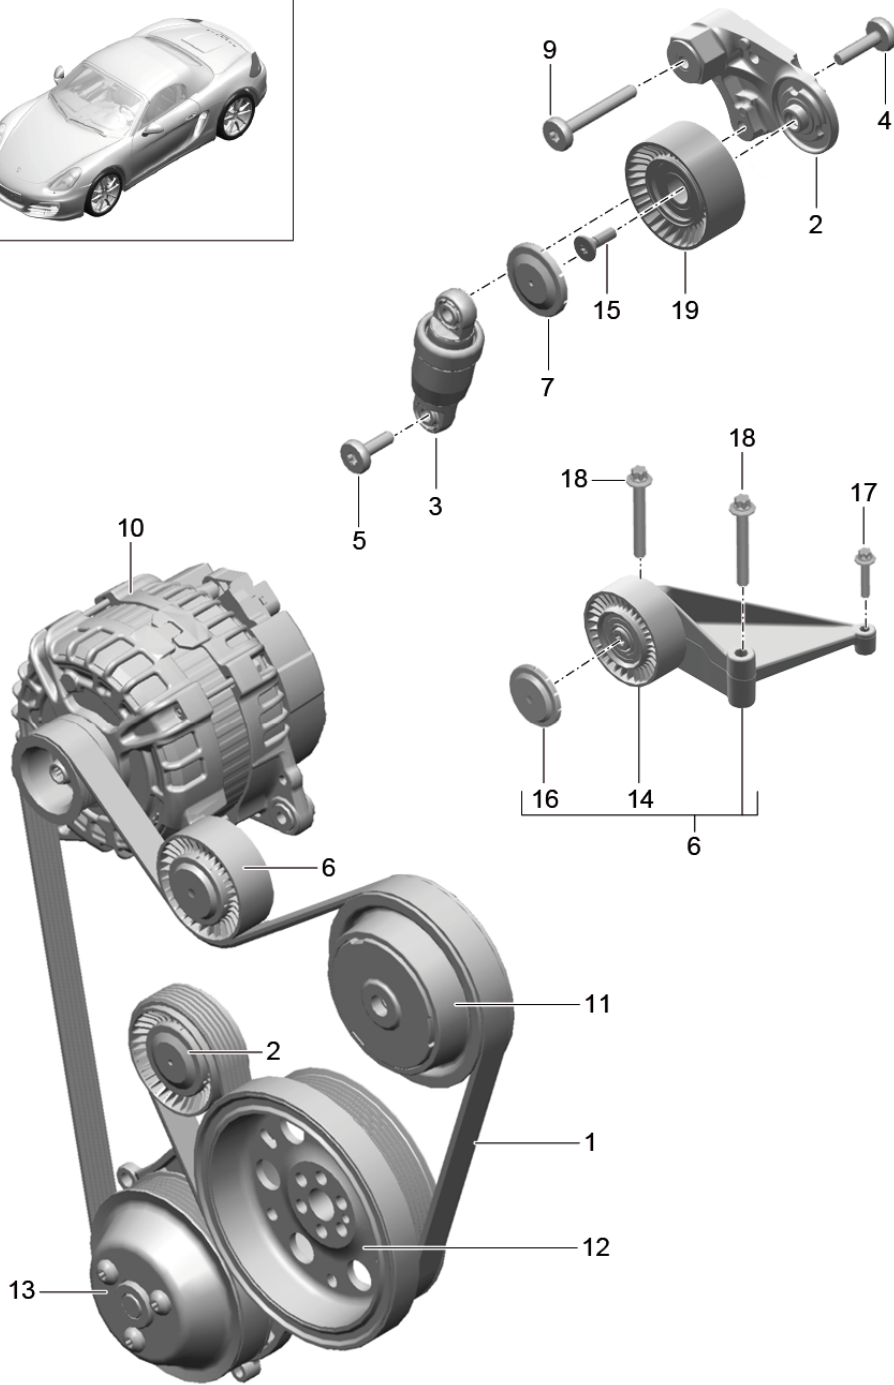

Model: 981-13

Model life 2012>>2016

Model: 981-13 Model life 2012>>2016

Pos	Part Number	Description	Remark	Qty	Model
1	9A1 102 218 00	Belt tensioner v-belt		1	
2	9A1 102 211 01	v-belt lever		1	
2	9A2 102 211 00	Tensioning roller No longer use the part here lever Tensioning roller		1	
		also use:	9A1 102 212 00 999 073 579 01 948 102 839 00		
3	948 102 261 00	tensioner		1	
4	999 073 246 09	Hydraulic Torx screw		1	
5	999 073 412 01	M 8 X 33 Torx screw		1	
6	9A1 102 030 01	M 8 X 26 Console		1	
		with:			
7	948 102 839 00	track roller		1	
9	999 073 411 01	Protective cap Hexagon socket flat head bolt		1	
10		M 8 X 60 Alternator			
11		see illustration: pulley	902-005		
12		Compressor see illustration:	813-015		
13		pulley Crankshaft see illustration:	102-000		
14		pulley Coolant pump see illustration:	105-000		
15	999 073 579 01	idler pulley Not available To Use 9A1.102.030.01		1	
16	03G 145 291	round hd. screw		1	
17	900 385 048 01	M 10 X 30 Protective cap		1	
18	900 385 091 01	Torx screw M6 X 30		1	
19	9A1 102 212 00	Hexagon head bolt M8 X 60 Tensioning roller		2	