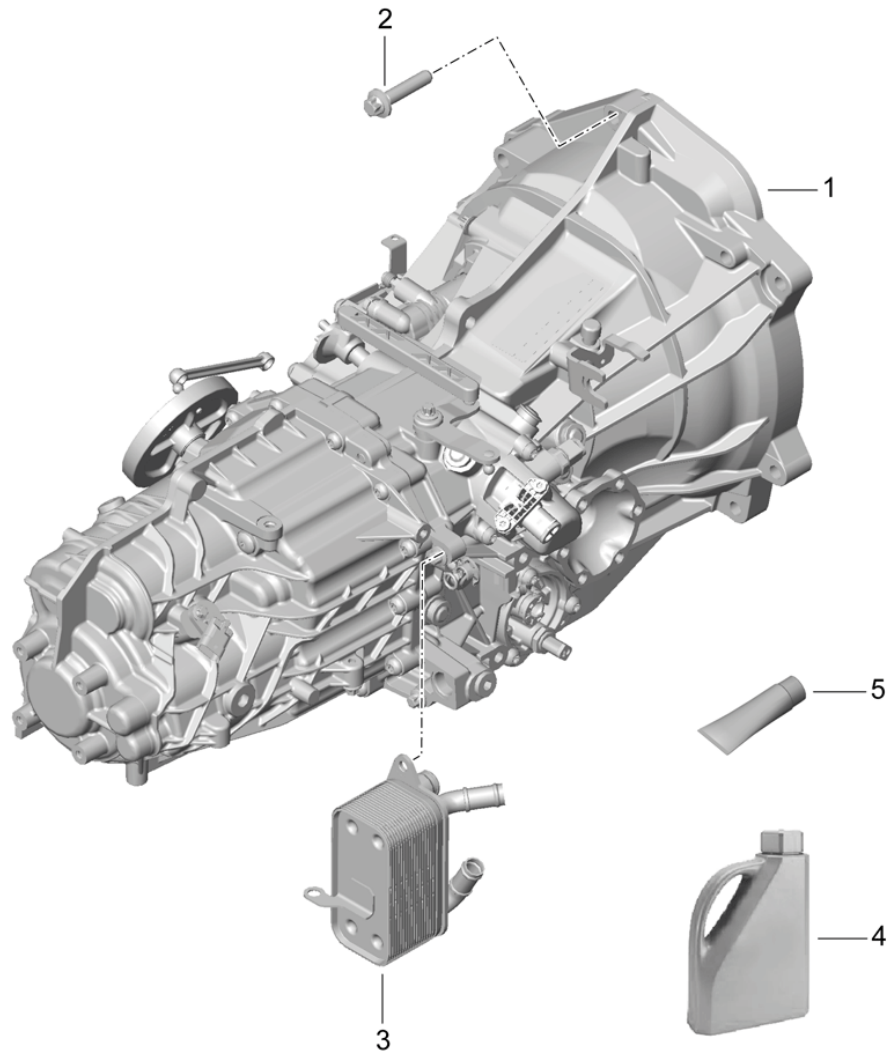

Model: 981-13

Model life 2012>>2016

Model: 981-13

Model life 2012>>2016

Pos	Part Number	Description	Remark	Qty	Model
		Manual gearbox Replacement transmission			G8100,G8120
1	981 300 010 01	Manual gearbox		1	G8100+ PR:480,219
1	981 300 010 X	Manual gearbox		1	G8100+ PR:480,219
1	981 300 020 01	Manual gearbox		1	G8100+ PR:480,220
1	981 300 020 X	Manual gearbox		1	G8100+ PR:480,220
1	981 300 010 21	Manual gearbox		1	G8120+ PR:480,219
1	981 300 010 AX	Manual gearbox D >> - MJ 2014		1	G8120+ PR:480,219
1	981 300 010 23	Manual gearbox D - MJ 2015>>		1	G8120+ PR:480,219
1	981 300 010 CX	Manual gearbox D - MJ 2015>>		1	G8120+ PR:480,219
1	981 300 020 21	Manual gearbox D >> - MJ 2014		1	G8120+ PR:480,220
1	981 300 020 AX	Manual gearbox D >> - MJ 2014		1	G8120+ PR:480,220
1	981 300 020 23	Manual gearbox D - MJ 2015>>		1	G8120+ PR:480,220
1	981 300 020 CX	Manual gearbox D - MJ 2015>>		1	G8120+ PR:480,220
2	999 385 009 01	Hexagon head bolt BM 12 X 1,5 X 55		6	
3		heat exchanger		X	
4	000 043 204 19	Transmission fluid 20 LTR. Container Discontinued part	see illustration: 302-015	X	
4	000 043 305 48	Transmission fluid 20 LTR. Container		X	
5	000 043 024 00	Extreme-pressure grease for shaft 1 tube 80 GR.		X