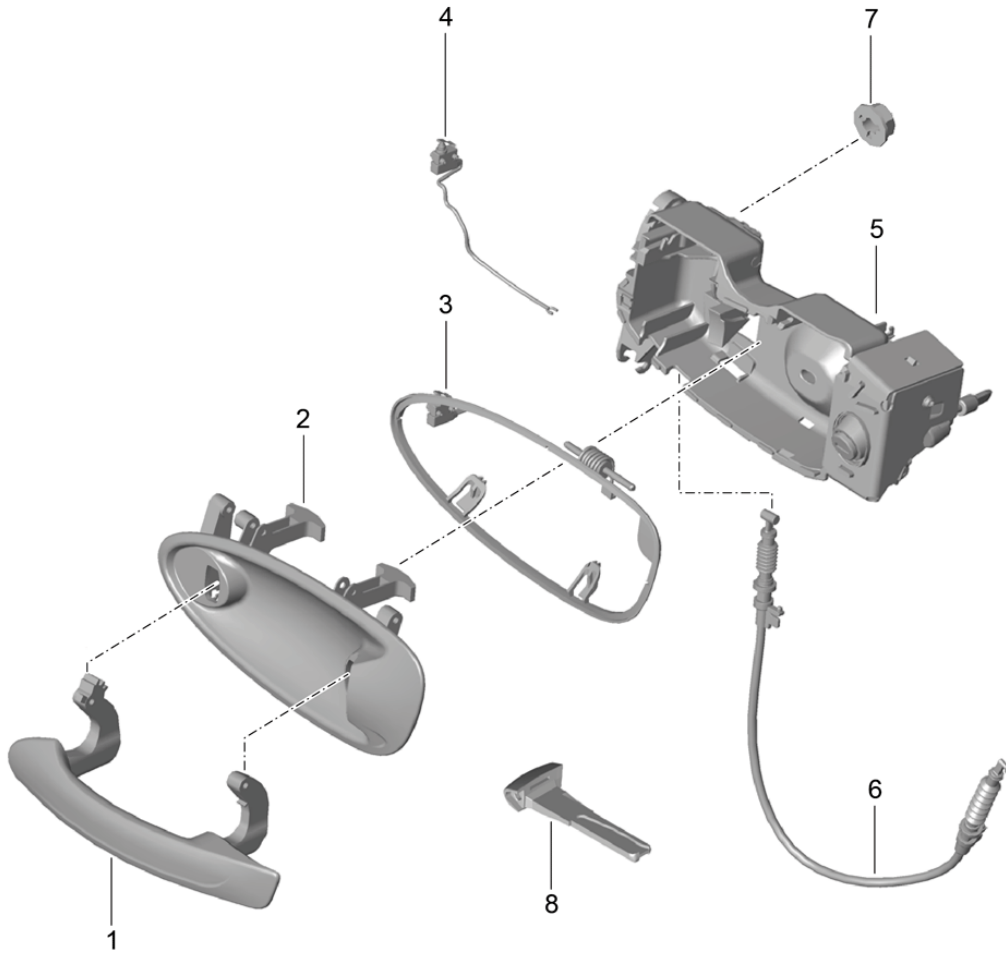

Model: 981-13

Model life 2012>>2016

Model: 981-13 Model life 2012>>2016

Pos	Part Number	Description	Remark	Qty	Model
1	991 537 613 02	Door handle Door handle Basic primed	left	1	
(1)	991 537 614 02	Door handle Basic primed	right	1	
1	991 537 613 03	Door handle 'Keyless Entry (KESSY)' primed	left	1	PR:625
(1)	991 537 614 03	Door handle 'Keyless Entry (KESSY)' primed	right	1	PR:625
2	981 537 645 02	Handle liner primed	left	1	
(2)	981 537 646 02	Handle liner primed	right	1	
3	981 537 445 01	Assembly kit	left	1	
(3)	981 537 446 01	Assembly kit	right	1	
4	991 613 171 00	Micro switch Basic		1	
(4)	991 613 181 00	Micro switch 'Keyless Entry (KESSY)'		1	PR:625
5	981 538 911 02	Bracket Door handle, exterior	left lhd	1	PR:098
		with: Lock cylinders UND 1 ERSATZSCHLÜSSEL Vehicle Ident. No. Indicate			
(5)	981 537 064 01	Bracket Door handle, exterior Without lock cylinder	right lhd	1	PR:098
(5)	981 538 912 02	Bracket Door handle, exterior	right rhd	1	PR:099
		with: Lock cylinders And two spare keys Vehicle Ident. No. Indicate			
(5)	981 537 063 01	Bracket Door handle, exterior Without lock cylinder	left rhd	1	PR:099
6	991 537 419 00	Bowden cable		2	
7	900 380 015 01	Door handle, exterior Hexagon nut M 6		2	
8	958 538 916 00	emergency key with stipulated lock number State lock number		X	
9	991 537 723 01	Door handle 'Keyless Entry (KESSY)' strip primed	left	1	PR:625
(10)	991 537 724 01	D - MJ 2014>> Door handle 'Keyless Entry (KESSY)' strip primed D - MJ 2014>>	right	1	PR:625