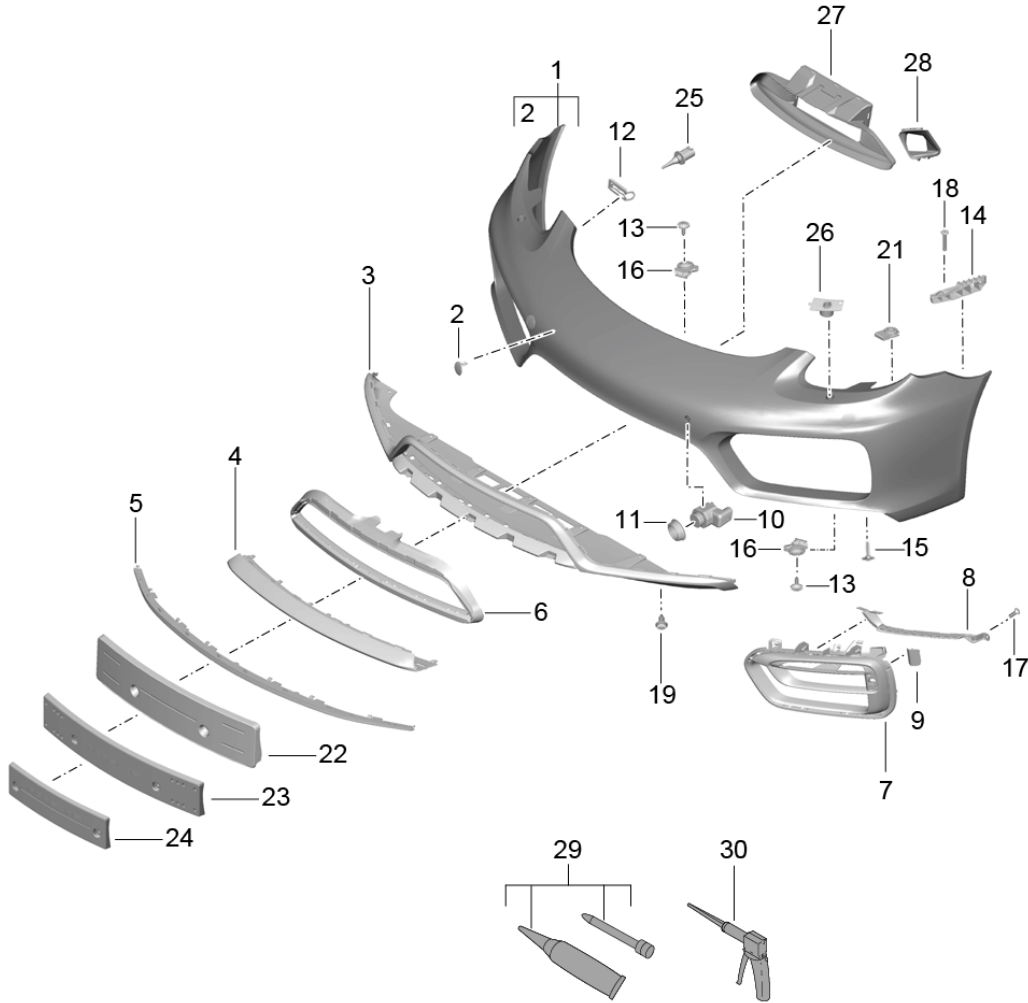

Model: 981-13

Model life 2012>>2016