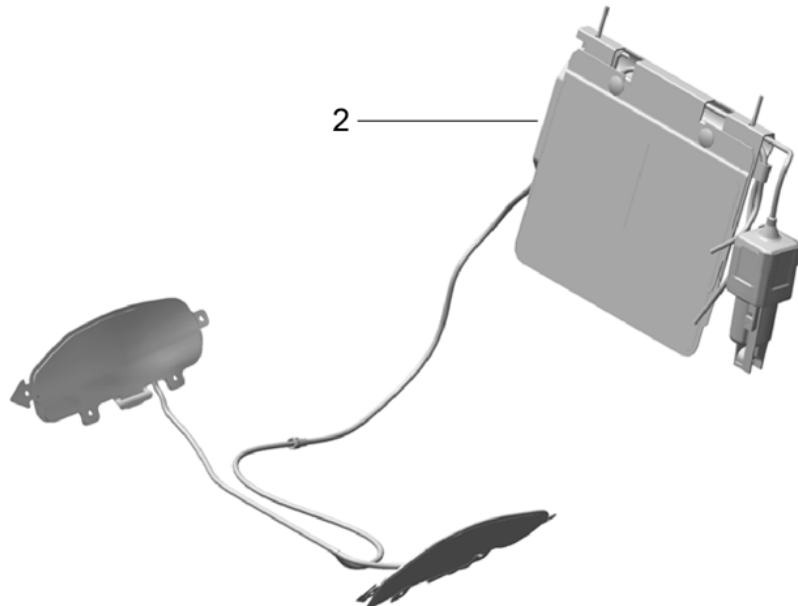

Model: 981-13

Model life 2012>>2016