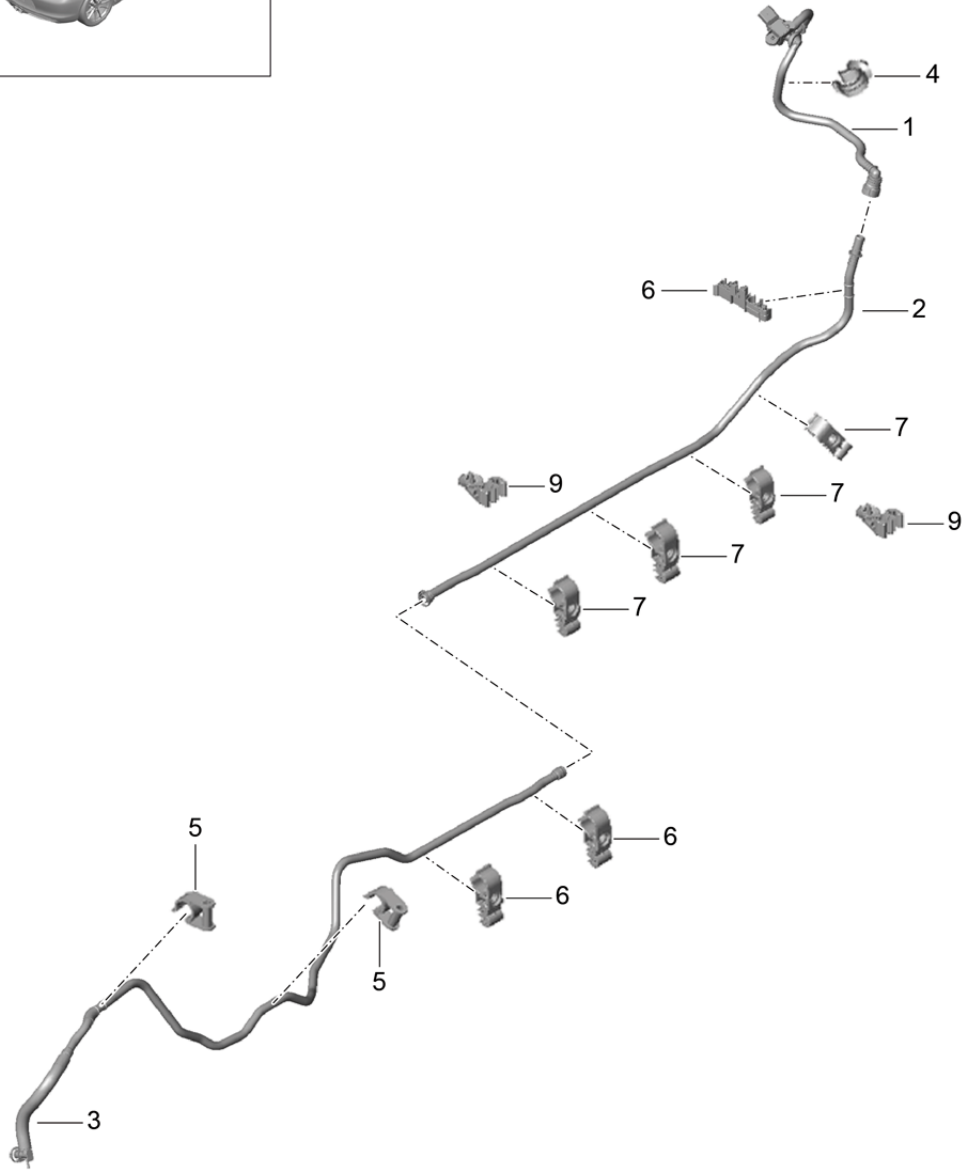

Model: 981-13

Model life 2012>>2016

Model: 981-13

Model life 2012>>2016

Pos	Part Number	Description	Remark	Qty	Model
		Vacuum line	front		
		Brake servo	center		
			rear		
1	991 355 577 04	Vacuum line		1	
(1)	991 355 578 02	Vacuum line		1	
2	991 355 571 03	Vacuum line		1	
3	981 355 575 02	Vacuum line		1	
4	999 507 968 41	Clip 15,0		1	
5	999 591 964 40	Bracket 15,0		6	
6	991 355 507 01	Bracket		1	
7	991 355 512 01	Bracket Discontinued part		6	
(7)	991 355 512 02	Bracket		6	
9	991 355 510 02	Bracket		2