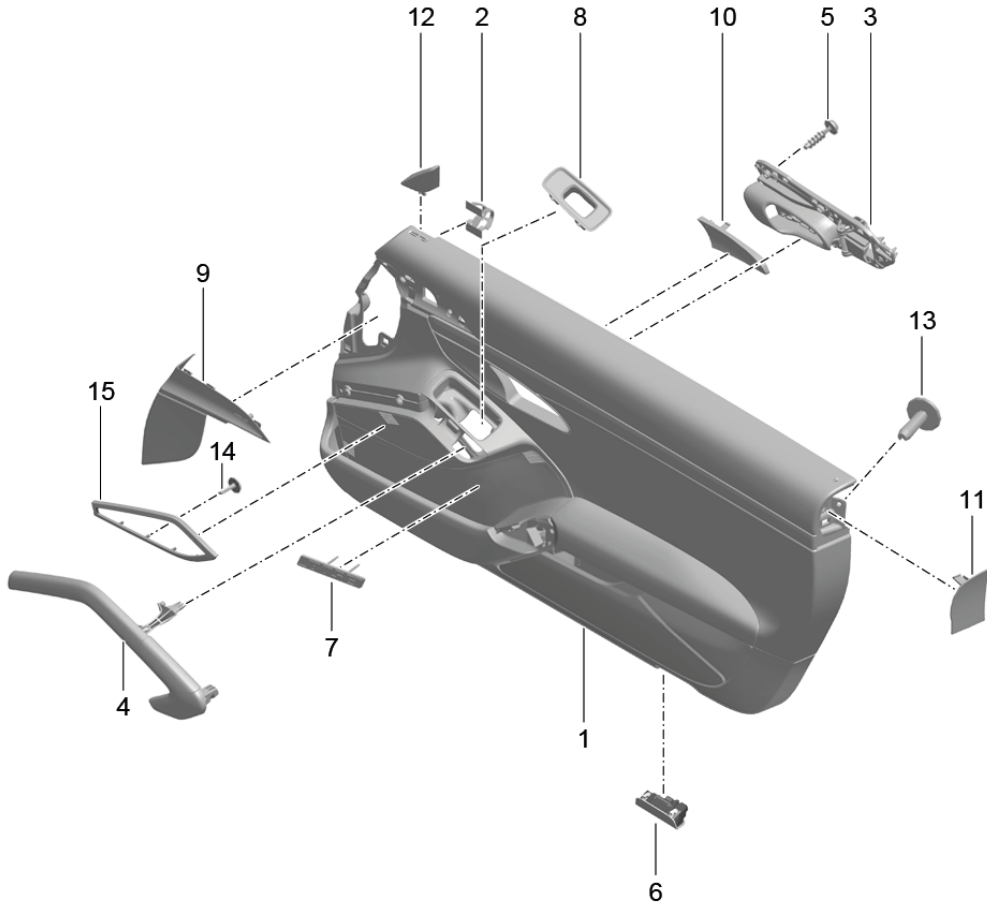

Model: 981-13

Model life 2012>>2016

Pos	Part Number	Description	Remark	Qty	Model
19	991 572 522 03	Fuel tank Foam part		1	
20	981 556 511 00	Fuel tank sound absorber for engine lid		1	PR:011
21	9P1 864 714	Foam part Console		1	
22	991 572 534 00	Fuel tank Firewall D - MJ 2014>> Foam part PDCC		1	PR:098

Model: 981-13

Model life 2012>>2016