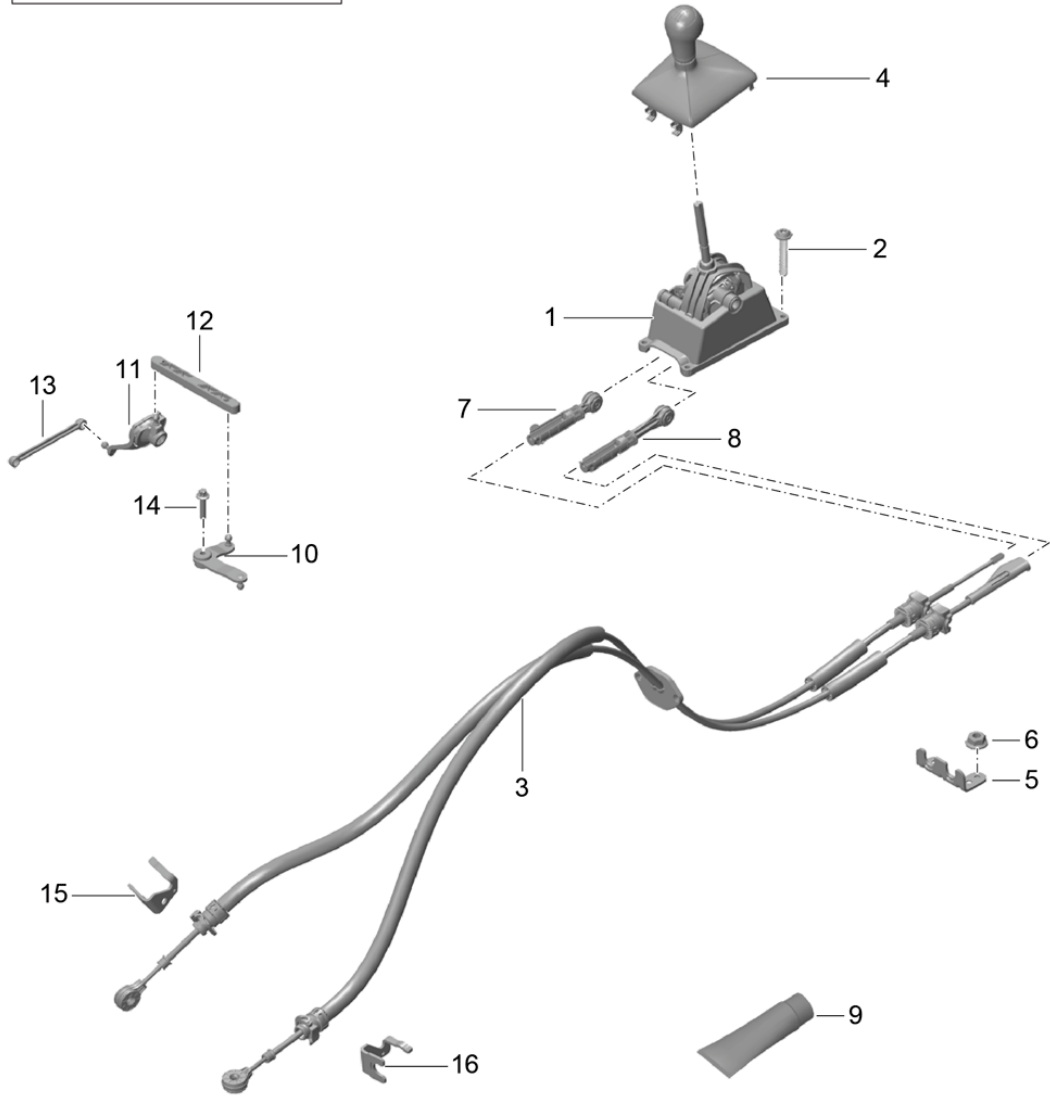

Model: 981-13

Model life 2012>>2016

Pos	Part Number	Description	Remark	Qty	Model
1	981 355 955 00	Hydraulic unit anti-locking brake syst. -abs- Control		1	
		Hydraulic unit		1	
		No longer use the part here			
1	981 355 955 01	Hydraulic unit		1	
2	991 355 033 01	Bracket		1	
3	958 355 177 10	Stop buffer		3	
4	991 606 145 02	Sensor		1	
		Discontinued part			
(4)	991 606 145 03	Sensor		1	
5	999 073 556 01	Hexagon bolt		2	
		M 8 X 30			
6	900 378 346 01	Hexagon bolt		1	
		M 10 X 1 X 16			
7	991 355 135 01	Retainer, upper part	upper	1	
9	N 909 995 02	Hex collared bolt		1	
		AM 6 X 25			

Model: 981-13

Model life 2012>>2016