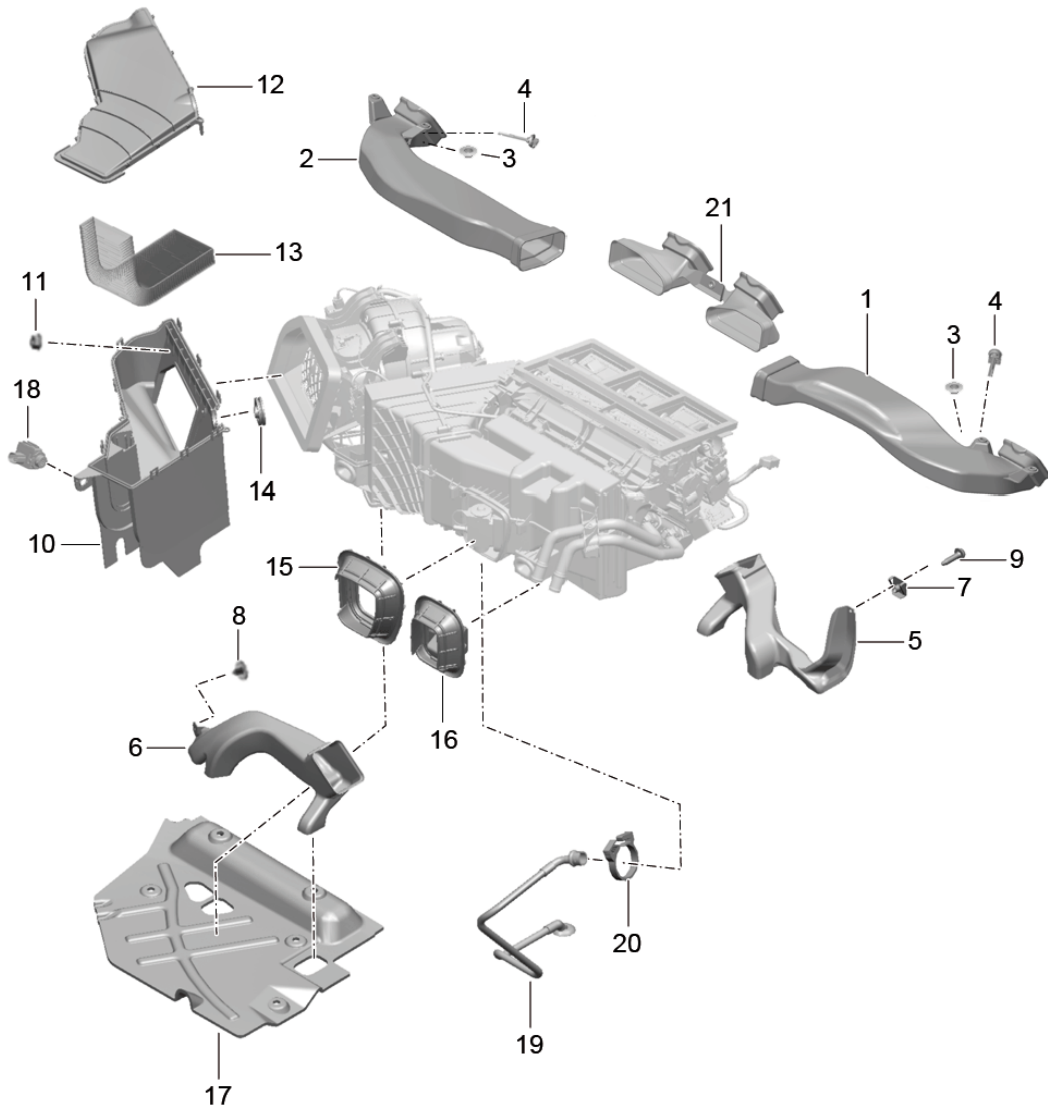

Model: 981-13

Model life 2012>>2016

Model: 981-13 Model life 2012>>2016

Pos	Part Number	Description	Remark	Qty	Model
1	981 572 463 00	Air guide Air distributor Air guide	left lhd	1	PR:098
(1)	981 572 463 01	Air guide	left side rhd	1	PR:099
2	981 572 464 00	Air guide	right side lhd	1	PR:098
(2)	981 572 464 01	Air guide	right side rhd	1	PR:099
3	999 703 462 40	End cap 10,0x65		2	PR:572
4	970 653 253 00	Temperature sensor Temperature sensor		2	
5	991 572 693 00	Footwell outlet vent (drivers side)	lhd	1	PR:098
(5)	991 572 694 00	Footwell outlet vent (drivers side)	rhd	1	PR:099
6	991 572 793 02	Footwell outlet vent (passenger side)	rhd	1	PR:099
(6)	991 572 794 02	Footwell outlet vent (passenger side)	lhd	1	PR:098
7	999 507 556 01	panel nut M 5		2	
8	1H0 819 943	round hd. screw (passenger side)		1	
9	999 073 459 01	fillister hd. bolt M5x16 (drivers side)		1	
10	991 572 072 01	Lower part Air intake	lhd	1	PR:098
(10)	991 572 071 00	Lower part Air intake	rhd	1	PR:099
11	900 377 018 09	Hexagon nut M6		2	
12	991 572 272 01	Cover Air intake	lhd	1	PR:098
(12)	991 572 271 00	Cover Air intake	rhd	1	PR:099
13	991 572 371 00	Air filter Air intake		1	
14	991 572 471 01	Grommet Air intake		1	
15	991 573 769 01	Grommet Firewall Expansion valve		1	PR:572,573
16	991 572 263 01	Seal Cross panel Heater pipeline		1	
17		Trim Cold air Cover		1	
18	7PP 907 659	see illustration: Sensor	809-010	1	
19	991 573 794 00	water drain pipe		1	PR:572,573
20	999 512 418 40	Hose clamp 22,7-24,7		1	PR:572,573
21	981 572 769 00	Air guide Intermediate piece	center	1