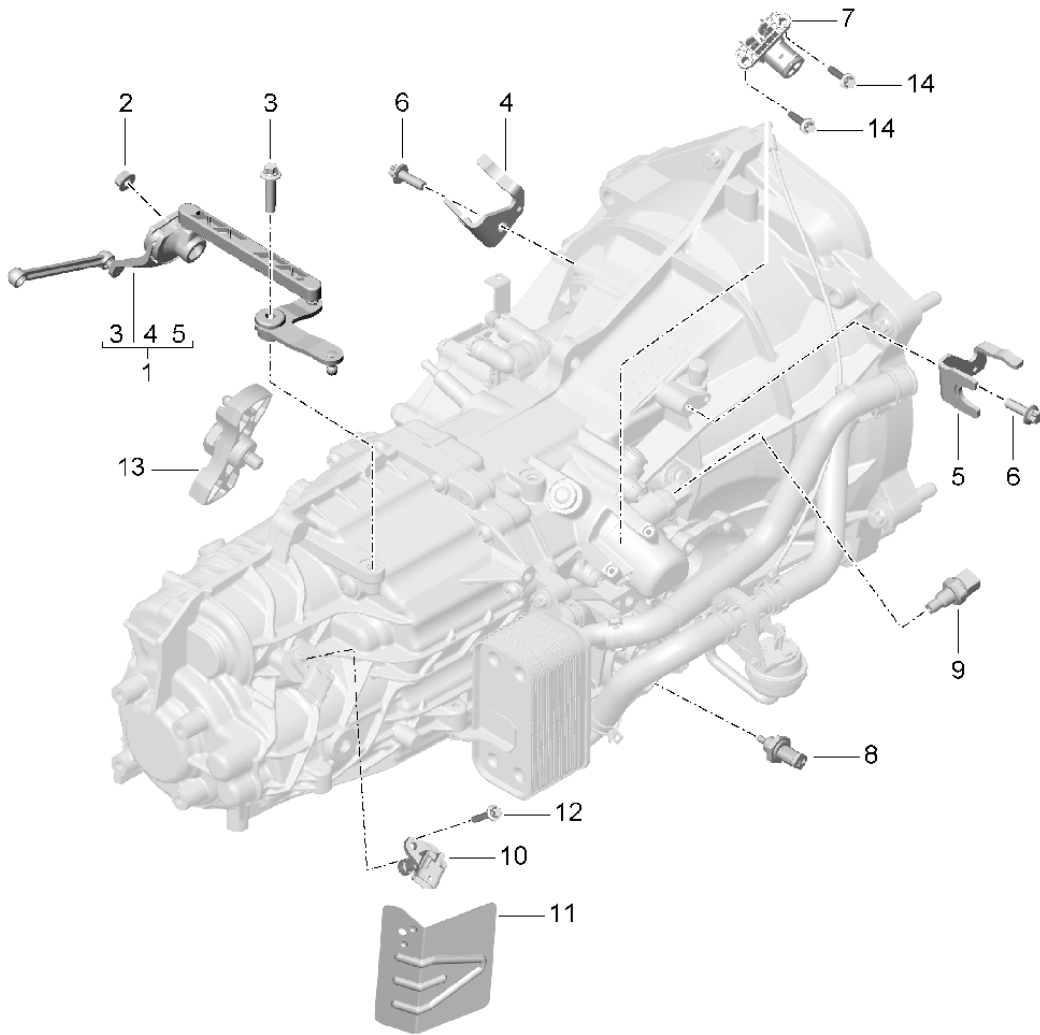

Model: 981-13

Model life 2012>>2016

Model: 981-13

Model life 2012>>2016

Pos	Part Number	Description	Remark	Qty	Model
		Manual gearbox Individual parts relay lever			G8100,G8120
1		see illustration:	701-000	1	
2	900 377 003 03	Hexagon nut M 8		1	
3	900 385 006 01	Torx screw BM 8 X 35 Discontinued part		1	
3	900 385 042 01	Torx screw BM 8 X 35		1	
4		Bracket see illustration:	701-000	1	
5		Bracket see illustration:	701-000	1	
6	900 385 098 01	Torx screw BM 8 X 25		2	
7	981 606 303 00	Sensor		1	
8	981 606 420 00	Temperature sensor		1	
9	01E 941 521 B	switch for reversing light Back-up light		1	
10	7PP 905 381 A	Inductive sensor speed sensor		1	
11	981 111 275 00	Heat insulation speed sensor		1	PR:008,-XLF
12	900 378 022 01	Hexagon bolt AM 8 X 25 No longer use the part here		1	PR:008,-XLF
12	900 385 001 01	Torx screw BM 8 X 20		1	PR:008,-XLF
13	981 303 051 00	flywheel		1	
14	981 606 801 00	Socket head bolt M 6 X 18		2	
-	000 043 209 23	Grease LIQUI MOLY PU 53 / WDR 50 GR.		X	
-	G 052 128 A1	sealing grease for radial shaft oil seal LIQUI MOLY PU 53 / WDR 50 GR.		X