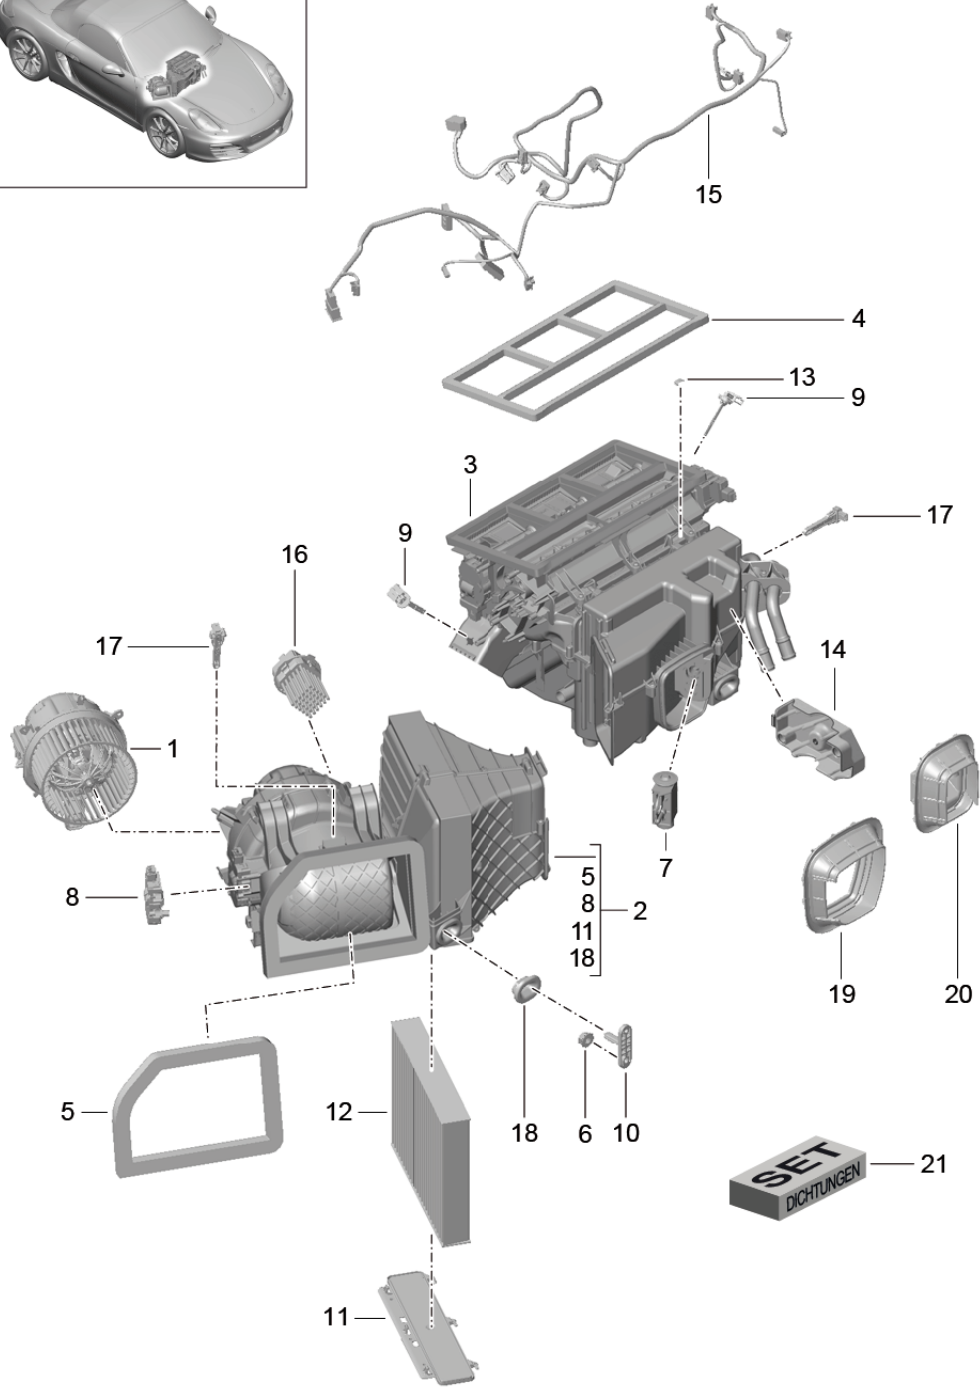

Model: 981-13 Model life 2012>>2016

Pos	Part Number	Description	Remark	Qty	Model
1	981 572 463 00	Air guide Air distributor Air guide	left lhd	1	PR:098
(1)	981 572 463 01	Air guide	left side rhd	1	PR:099
2	981 572 464 00	Air guide	right side lhd	1	PR:098
(2)	981 572 464 01	Air guide	right side rhd	1	PR:099
3	999 703 462 40	End cap 10,0x65		2	PR:572
4	970 653 253 00	Temperature sensor Temperature sensor		2	
5	991 572 693 00	Footwell outlet vent (drivers side)	lhd	1	PR:098
(5)	991 572 694 00	Footwell outlet vent (drivers side)	rhd	1	PR:099
6	991 572 793 02	Footwell outlet vent (passenger side)	rhd	1	PR:099
(6)	991 572 794 02	Footwell outlet vent (passenger side)	lhd	1	PR:098
7	999 507 556 01	panel nut M 5		2	
8	1H0 819 943	round hd. screw (passenger side)		1	
9	999 073 459 01	fillister hd. bolt M5x16 (drivers side)		1	
10	991 572 072 01	Lower part Air intake	lhd	1	PR:098
(10)	991 572 071 00	Lower part Air intake	rhd	1	PR:099
11	900 377 018 09	Hexagon nut M6		2	
12	991 572 272 01	Cover Air intake	lhd	1	PR:098
(12)	991 572 271 00	Cover Air intake	rhd	1	PR:099
13	991 572 371 00	Air filter Air intake		1	
14	991 572 471 01	Grommet Air intake		1	
15	991 573 769 01	Grommet Firewall Expansion valve		1	PR:572,573
16	991 572 263 01	Seal Cross panel Heater pipeline		1	
17		Trim Cold air Cover		1	
18	7PP 907 659	see illustration: Sensor	809-010	1	
19	991 573 794 00	water drain pipe		1	PR:572,573
20	999 512 418 40	Hose clamp 22,7-24,7		1	PR:572,573
21	981 572 769 00	Air guide Intermediate piece	center	1	

Model: 981-13

Model life 2012>>2016