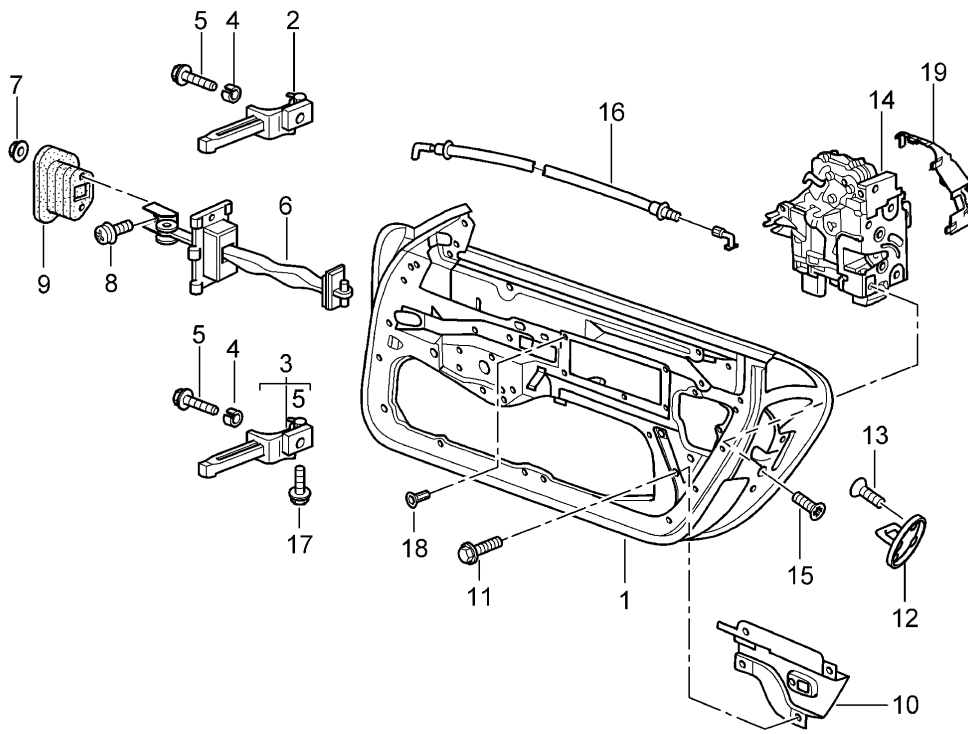

Model: 986 97

Model life 1997>>2004

Model: 986 97 Model life 1997>>2004

Pos	Part Number	Description	Remark	Qty	Model
(1)	996 531 011 02 996 531 011 02 GRV	Door in white Installation parts Door lock Door in white Prime coated Use also: POS.17 See technical information Group 5 4/00	/L	1	
1	996 531 012 02 996 531 012 02 GRV	Door in white Prime coated Use also: POS.17 See technical information Group 5 4/00	/R	1	
-	000 043 204 38	Sealing compound		1	
(2)	996 531 321 04	Hinge	/L	1	
2	996 531 322 04	Hinge	/R	1	
(3)	996 531 319 03	Hinge	/L	1	
3	996 531 320 03	Hinge	/R	1	
4	996 531 831 00	Sleeve		4	
5	999 073 192 02	Pan-head screw M 8 X 33		2	
6	996 537 151 02	Door arrester		2	
7	999 084 212 02	Hexagon nut M 6		4	
8	999 073 138 09	Screw M 8 X 25		2	
9	996 537 751 00	Seal		2	
(10)	996 537 523 00 996 537 523 00 GRV	Bracket Prime coated	/L	1	
10	996 537 524 00 996 537 524 00 GRV	Bracket Prime coated	/R	1	
11	900 075 487 09	Combination screw M 6 X 16		10	
12	3B0 837 033 F	Door lock striker		2	
12	3B0 837 033 P	Door lock striker		2	
13	N 907 985 02	Countersunk-head screw M 8 X 16,5		4	
(14)	3B1 837 015 A	Door lock	/LL /L 97	1	
(14)	8N1 837 015	Door lock	/LL /L 98-	1	
(14)	8N1 837 015 B	Door lock	/LL /L 98-	1	
14	3B1 837 016 A	Door lock	/LL /R 97	1	
14	8N1 837 016	Door lock	/LL /R 98-	1	
14	8N1 837 016 B	Door lock	/LL /R 98-	1	
(14)	3B1 837 016 C	Door lock	/LL /R 97	1	M534/535
(14)	3B1 837 016 M	Door lock	/LL /R 98-	1	M534/535
(14)	3B2 837 015 A	Door lock	/RL /L 97	1	
(14)	8N2 837 015	Door lock	/RL /L 98-	1	
(14)	8N2 837 015 B	Door lock	/RL /L 98-	1	
(14)	3B2 837 015 B	Door lock	/RL /L 97	1	M534/535
(14)	3B2 837 015 F	Door lock	/RL /L 98-	1	M534/535
(14)	3B2 837 016 A	Door lock	/RL /R 97	1	
(14)	8N2 837 016	Door lock	/RL /R 98-	1	
(14)	8N2 837 016 B	Door lock	/RL /R 98-	1	
15	N 908 005 01	Oval-head screw M 8 X 14		4	
16	996 537 320 03	Bowden cable See technical information Group 5 4/98		2