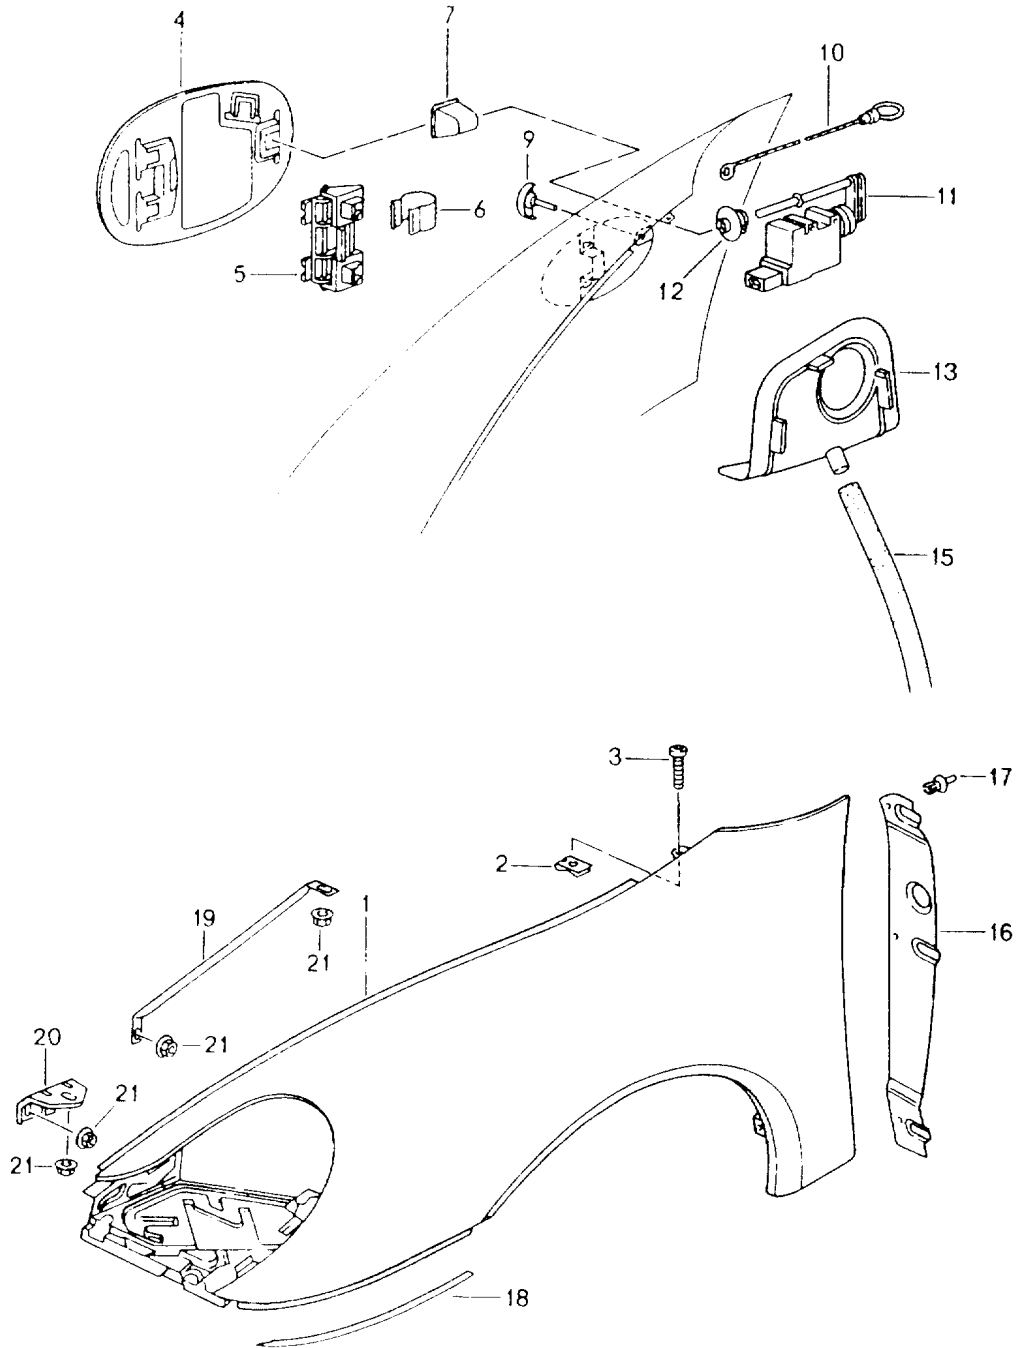

Model: 986 97

Model life 1997>>2004

Pos	Part Number	Description	Remark	Qty	Model
12	996 504 209 01	$ 145 MM Lid		2	
13	999 048 004 02	$ 100 MM Threaded bush		2	
14	986 501 575 00	Cross member		1	
	986 501 575 00 GRV	Prime coated Rear axle			
15	986 502 673 01	Cross member		1	
	986 502 673 01 GRV	Prime coated			

Model: 986 97

Model life 1997>>2004