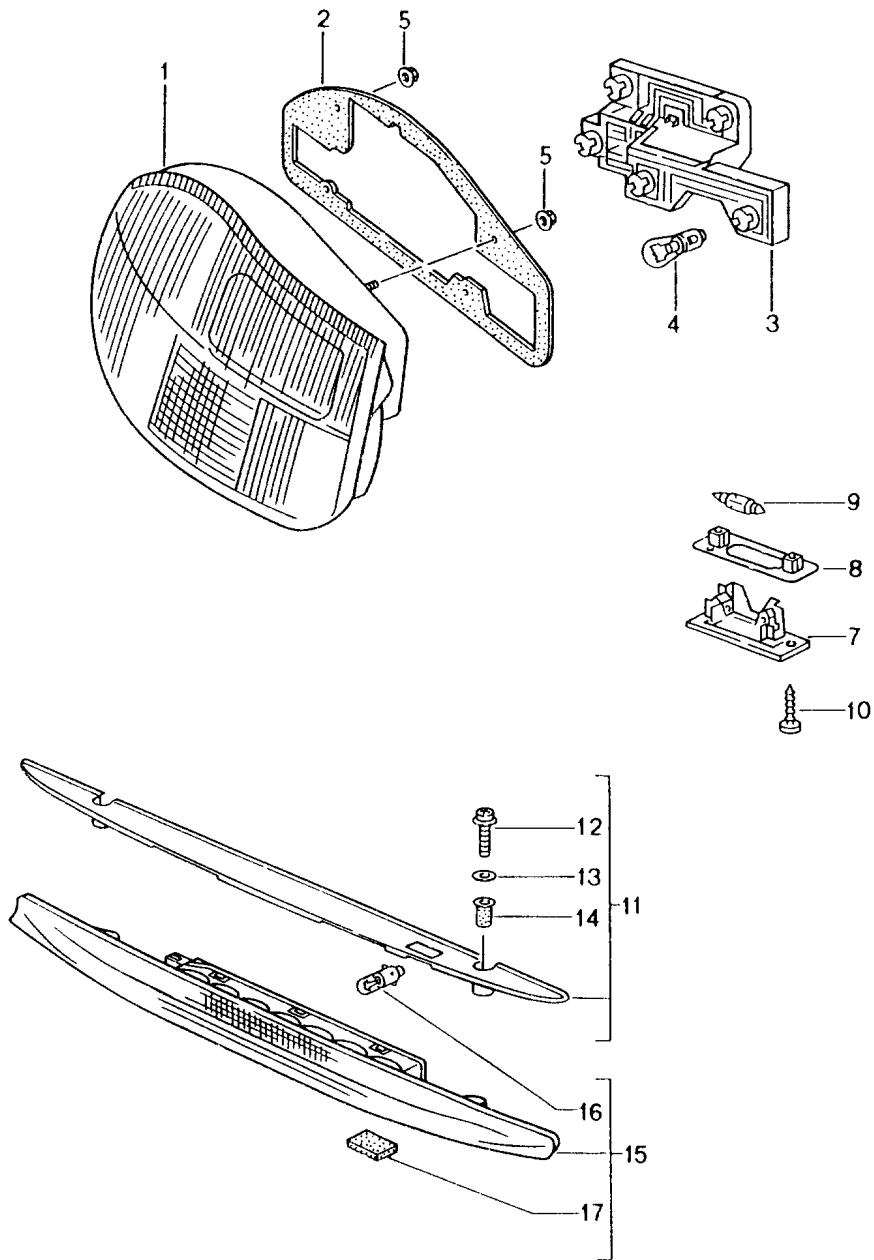

Model: 986 97

Model life 1997>>2004

Model: 986 97 Model life 1997>>2004

Pos	Part Number	Description	Remark	Qty	Model
1	986 631 441 02	Rear light License plate light Additional brake light Housing with Lens Use also: 986.631.440.00	/L -98	1	M602
(1)	986 631 442 02	Housing with Lens Use also: 986.631.440.00	/R -98	1	
1	986 631 441 03	Housing with Lens Use also: 986.631.440.00	/L -02	1	
1	986 631 441 04	Gasket Housing with Lens Use also: 986.631.440.01	/L -02	1	
(1)	986 631 442 03	Housing with Lens Use also: 986.631.440.01	/R -02	1	
1	986 631 445 03	Tail light housing with Lens Use also: 986.631.440.01	/L 03-	1	
(1)	986 631 446 03	Tail light housing with Lens Use also: 986.631.440.01	/R 03-	1	
2	986 631 440 00	Gasket 6 MM	-98	2	
2	986 631 440 01	Gasket 9 MM	98-	2	
3	986 631 451 00	Bulb holder	/L -02	1	
3	986 631 453 02	Bulb holder	/L 03-	1	
(3)	986 631 452 00	Bulb holder	/R -02	1	
(3)	986 631 454 02	Bulb holder	/R 03-	1	
-	999 650 079 40	Plug socket		2	
-	N 903 352 04	Connector		12	
4	900 631 127 90	Bulb 21 W White		X	
4	900 631 131 90	Bulb 21 W Yellow	03-	X	
4	900 631 104 90	Bulb 5 W		X	
5	999 076 056 02	Hexagon nut M 5		8	
7	964 631 620 00	License plate light		2	
	964 631 620 00 01C	Black			
8	993 631 166 00	Desk pad		2	
9	900 631 105 90	Bulb 5 W		2