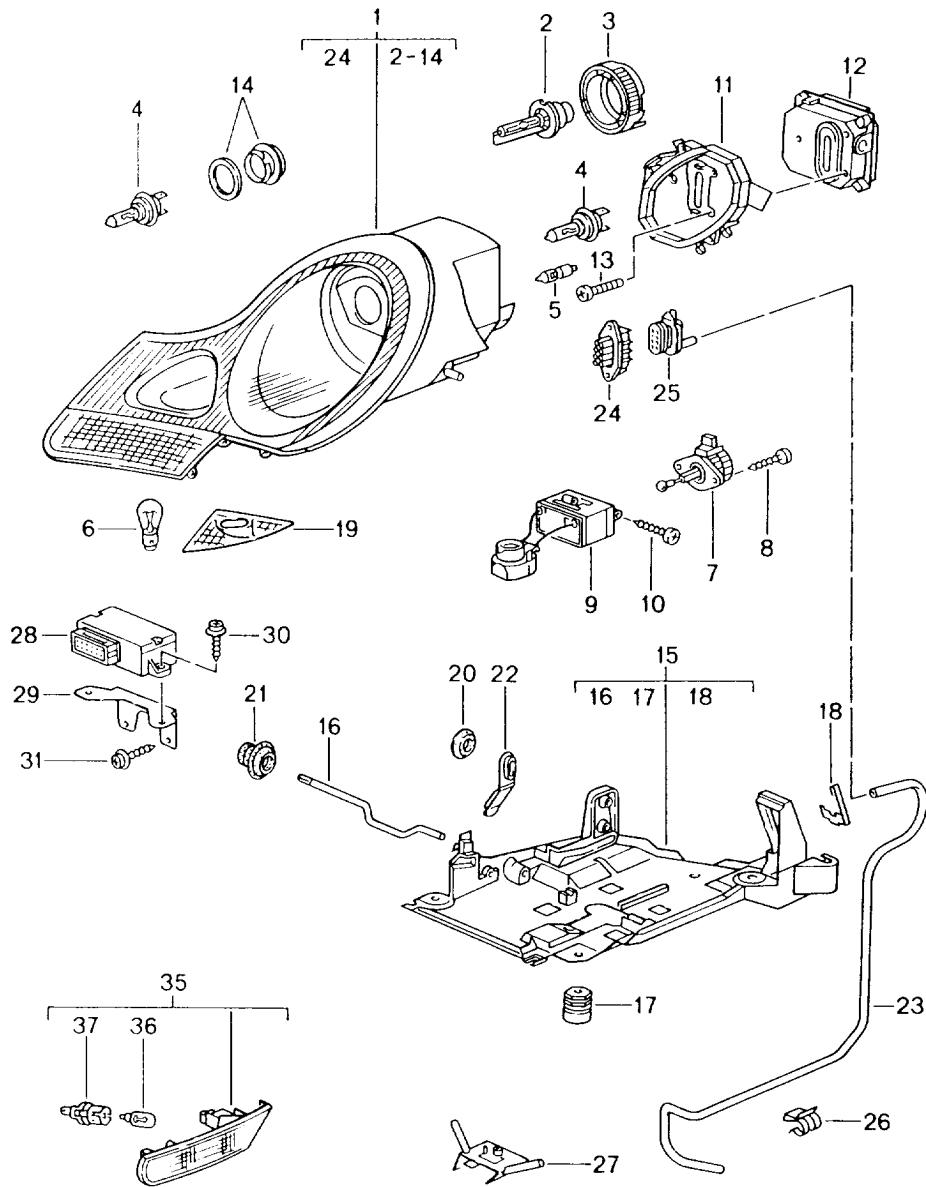

Model: 986 97

Model life 1997>>2004

Model: 986 97 Model life 1997>>2004

Pos	Part Number	Description	Remark	Qty	Model
		Headlamp	99-		M601
		Direction indicator light			
1	996 631 157 01	Headlamp	/L	1	
1	996 631 158 01	Headlamp	/R	1	
1	996 631 157 04	Headlamp	/L	1	M492
1	996 631 158 04	Headlamp	/R	1	M492
2	999 631 036 90	Bulb - PHILIPS -		2	
3	996 631 189 00	Retainer		2	
4	999 631 133 90	Halogen bulb H 7		4	
5	999 631 140 90	Bulb H 6 W		2	
		Position light			
6	900 631 127 90	Bulb 21 W		2	
		Direction indicator light			
7	996 631 125 00	Electric motor Headlight levelling system		2	
8	996 631 199 00	Screw 3,9 X 16		4	
9	996 631 195 01	Ignition control unit		2	
10	996 631 199 00	Screw 3,9 X 16		4	
11	996 631 241 01	Protective cap Headlamp	/L	1	
(11)	996 631 242 01	Protective cap Headlamp	/R	1	
12	993 631 193 02	Control unit		2	
13	900 146 123 02	Screw M 5 X 16		6	
14	996 631 233 00	Protective cap Fog headlamp		2	
15	996 631 041 00	Mounting	/L	1	
(15)	996 631 042 00	Mounting	/R	1	
16	996 631 243 00	Clamping bow		2	
17	996 631 077 00	Fastening part		6	
18	996 631 245 00	Locking device Connector housing	/L	1	
(18)	996 631 246 00	Locking device Connector housing	/R	1	
19	996 631 045 01	Trim cover	/L	1	
(19)	996 631 046 01	Trim cover	/R	1	
20	803 803 583 A	Stopper		2	
20	999 703 196 40	Lid		2	
21	999 703 413 40	Stopper		2	
22	993 631 170 03	Stopper		6	
23	996 631 641 03	Breather pipe	/L	1	
(23)	996 631 642 03	Breather pipe	/R	1	
24	999 652 832 40	Connector housing Headlamp		2	
25	999 650 150 40	Connector housing Wiring harness		2	
-	999 652 744 20	Connector		16	
-	999 704 161 40	Gasket		16	
26	999 651 317 09	Fastening clamp Breather pipe		X	
(26)	999 651 276 40	Cable holder Breather pipe		X	
(26)	999 651 282 40	Wing strut Cable holder Breather pipe Front apron		X	