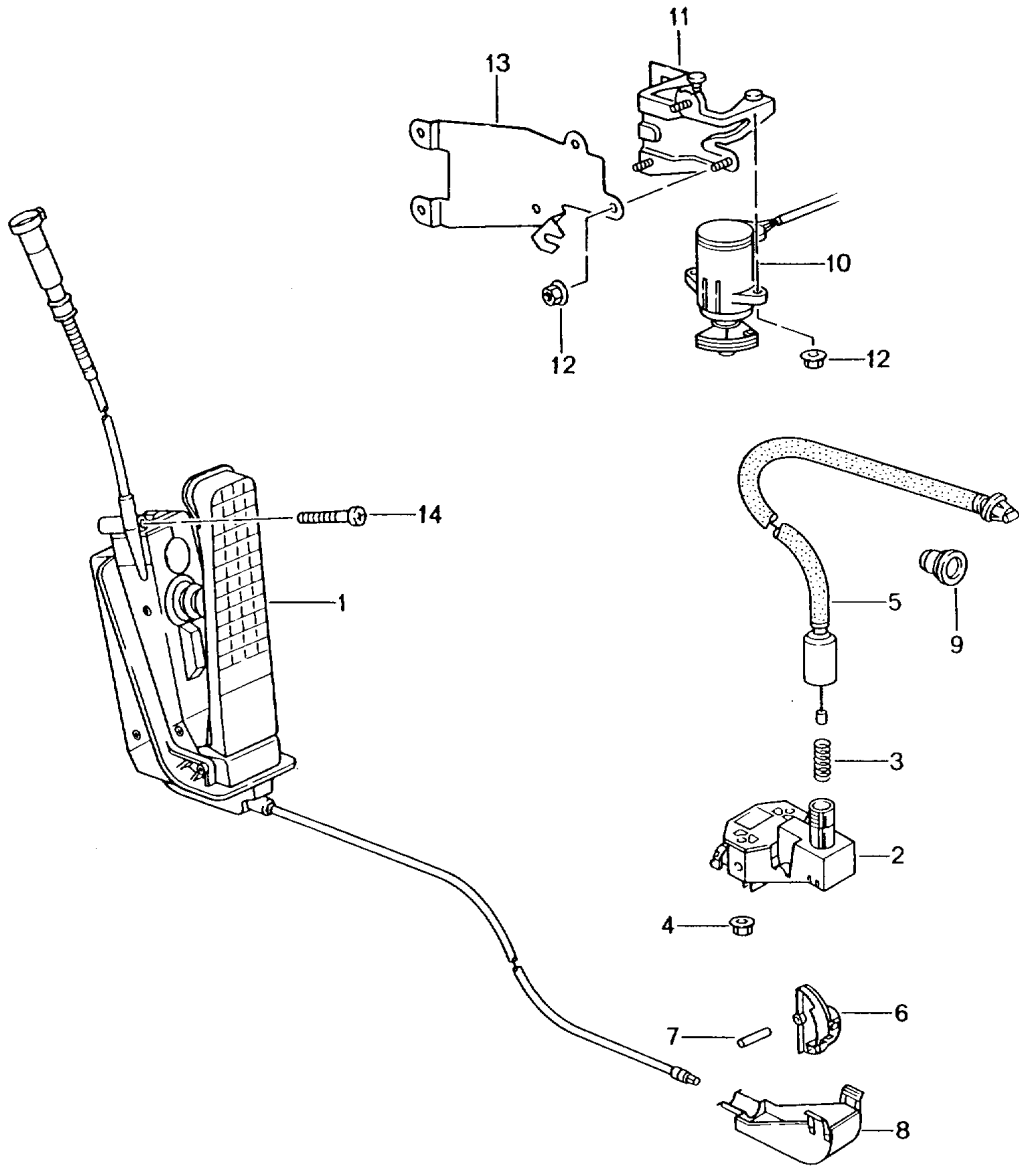

Model: 986 97

Model life 1997>>2004

Pos	Part Number	Description	Remark	Qty	Model
(14)	986 423 113 25	Clutch pipeline F 98XS6 03070>> Use also: 8E0.721.257A		1	
(14)	986 423 377 11	Clutch hose	00-	2	M008
15	996 355 549 00	Support		2	
16	996 355 545 00	Support		3	
17	996 355 543 00	Support		1	
18	999 702 216 41	Grommet		1	M481
(18)	999 702 216 42	Grommet		1	
19	999 702 217 41	Grommet		1	M249
20	986 423 777 00	Bracket F >>98XS6 03069		1	
(20)	986 423 677 25	Bracket F 98XS6 03070>>		1	
(20)	986 423 777 10	Bracket		1	
(20)	996 423 777 01	Bracket		1	
21	999 507 586 40	Cable holder		1	
22	999 230 522 10	Threaded joint		1	
(22)	999 230 541 10	Threaded joint		1	
-	999 230 685 40	Circlip for Threaded joint		3	
23	999 707 333 40	Sealing ring		1	

Model: 986 97

Model life 1997>>2004