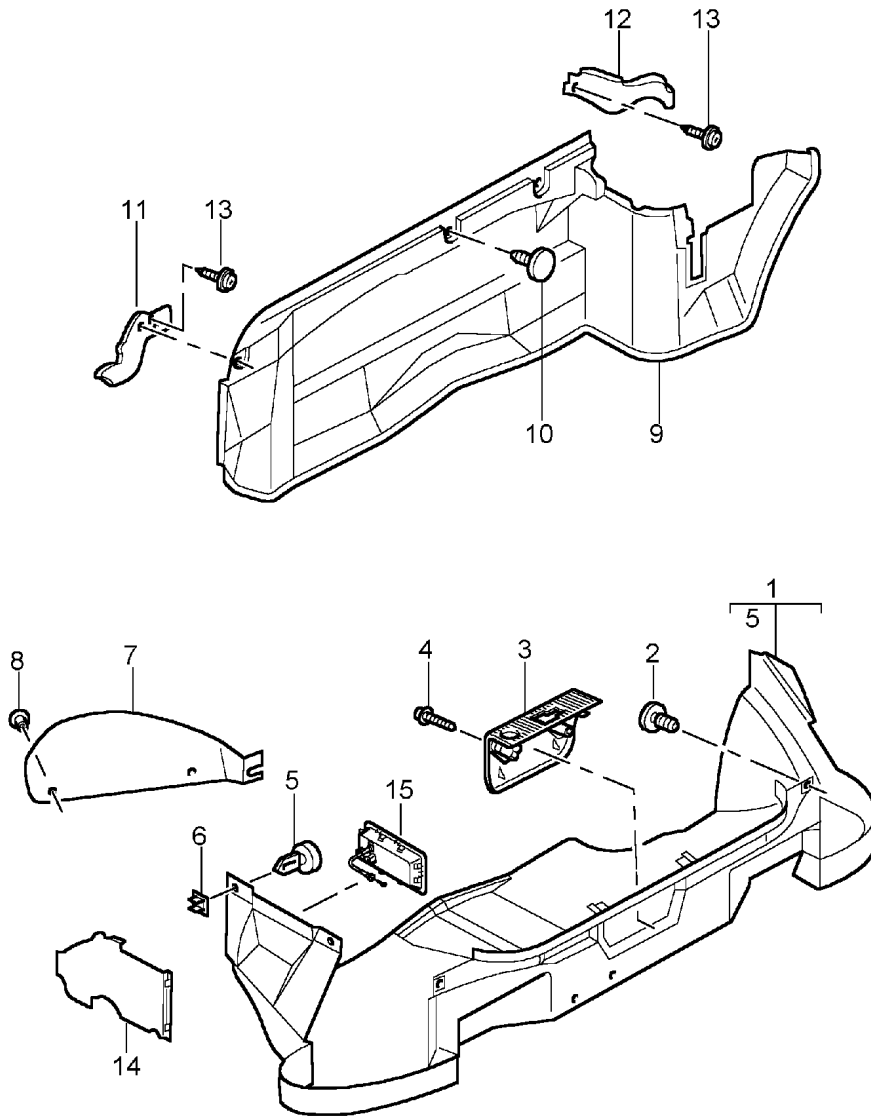

Model: 986 97

Model life 1997>>2004

Model: 986 97 Model life 1997>>2004

Pos	Part Number	Description	Remark	Qty	Model
1	986 551 053 05	Luggage compartment Rear Lining	-00	1	
1	986 551 053 05 C10	Luggage compartment Grey	01-	1	
2	986 551 053 05 A31	Lining Black			
2	999 703 432 40	Stopper 8,0		3	
3	986 551 251 00	Lining Lid lock		1	
4	986 551 251 00 01C	Satin black			
4	900 143 187 09	Combination screw 4,8 X 32		2	
5	999 507 529 40	Catch 18,0		2	
6	999 590 046 40	Disc cam 10,0 X 11,5		2	
7	986 551 651 00	Cover Rear light	/L -00	1	
(7)	986 551 651 00 C10	Grey			
(7)	986 551 652 00	Cover Rear light	/R -00	1	
7	986 551 652 00 C10	Grey			
7	986 551 651 01	Cover Rear light	/L 01-	1	
(7)	986 551 651 01 A31	Black			
(7)	986 551 652 01	Cover Rear light	/R 01-	1	
8	986 551 652 01 A31	Black			
8	999 049 020 40	Plastic nut T5/30 X 5,1		6	
8	999 049 024 40	Plastic nut T5/40 X 8		2	
9	986 551 045 02	Lining Luggage compartment	-00	1	
9	986 551 045 02 C10	Grey			
9	986 551 045 03	Lining Luggage compartment	01-	1	
10	986 551 045 03 A31	Black			
(11)	999 703 432 40	Stopper 8,0		3	
(11)	986 551 321 01	Bleeding	/L -02	1	
(11)	986 551 723 00	Support	/L 03-	1	
(12)	986 551 322 01	Bleeding	/R -02	1	
(12)	986 551 723 00	Support	/R 03-	1	
13	999 073 061 02	Tapping screw 4,8 X 16		3	
14	986 551 763 01	Reinforcement	/L	1	
(14)	986 551 764 01	Reinforcement	/R	1	
(14)	986 551 761 00	Reinforcement Centre part		1