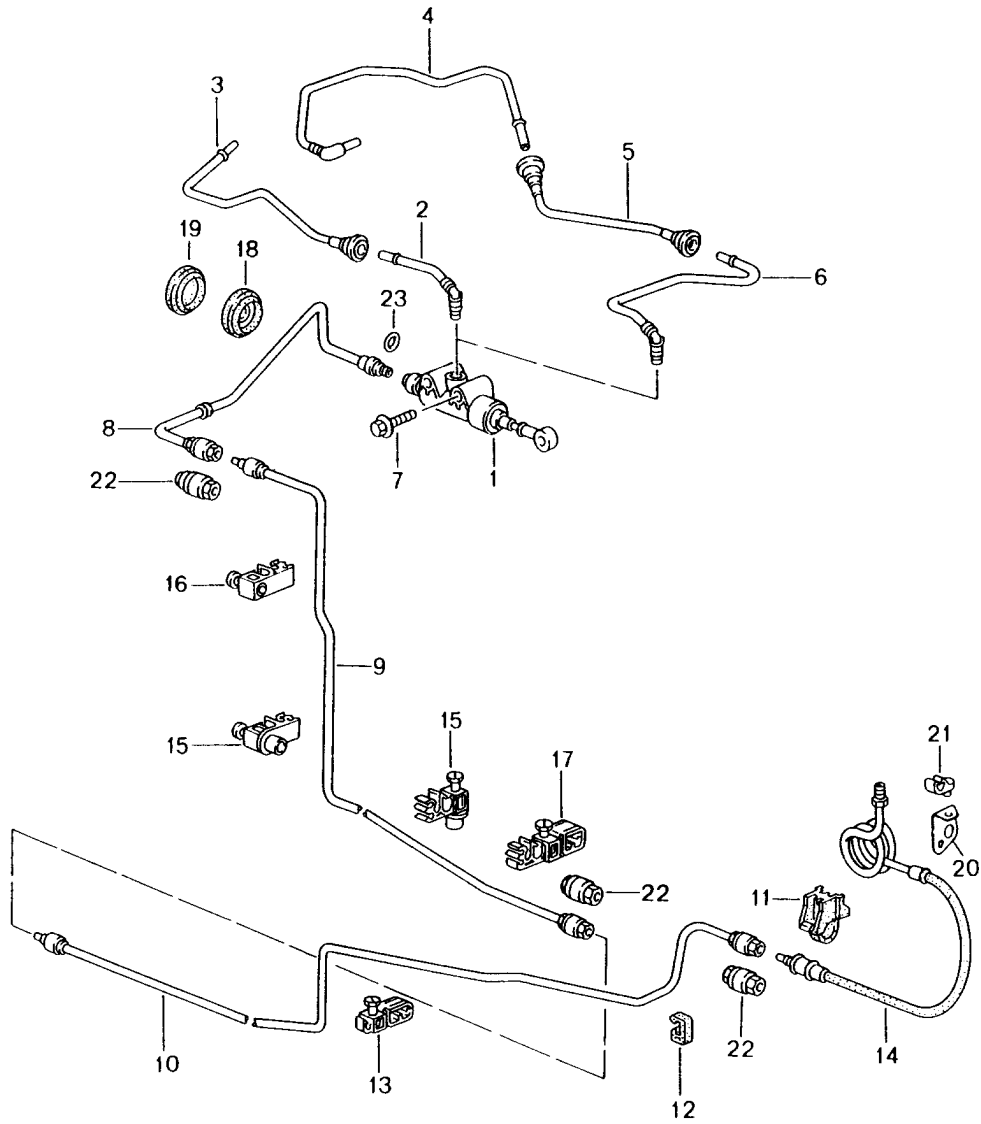

Model: 986 97

Model life 1997>>2004