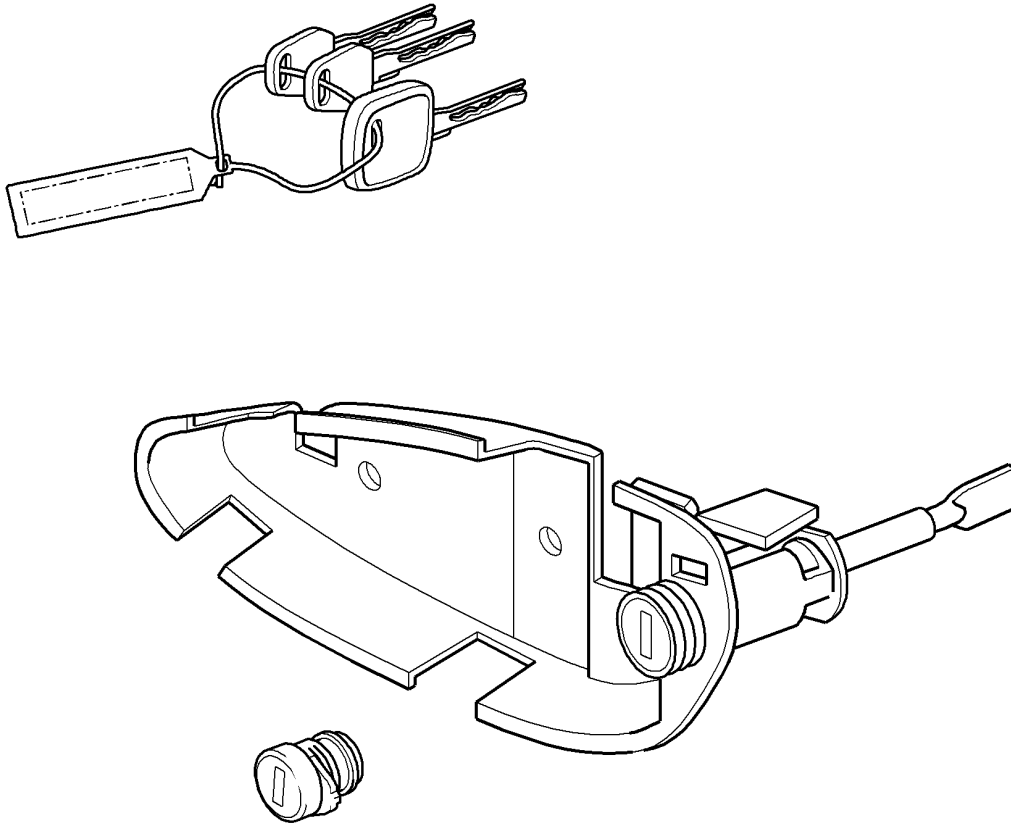

Model: 986 97 Model life 1997>>2004

Pos	Part Number	Description	Remark	Qty	Model
12	999 919 173 02	Height adjustment Countersunk-head screw 3,0 X 18		4	
13	999 650 248 40	Cap		2	
14	999 650 250 40	Pin connector socket 8-pole		2	
15	999 650 247 40	Slide 6-pole		2	
16	999 650 225 40	Pin 2,5		2	
17	999 652 960 40	Lid		2	
18	999 650 218 40	Pin connector socket 4-pole White		2	
20	999 652 570 22	Connector 0.5 - 1.0 QMM		X	
21	999 652 571 22	Connector 1.0 - 2.5 QMM		X	
22	999 652 918 40	Connector housing 6-pole for longitudinal adjustment And Height adjustment		2	
23	999 650 055 40	Pin connector socket 6-pole Lumbar support		2	
24	996 521 327 00	Cover Lumbar support Satin black		X	
25	996 613 955 00	Control button Seat adjuster Repair kit	02-	1	M437/438

Model: 986 97

Model life 1997>>2004