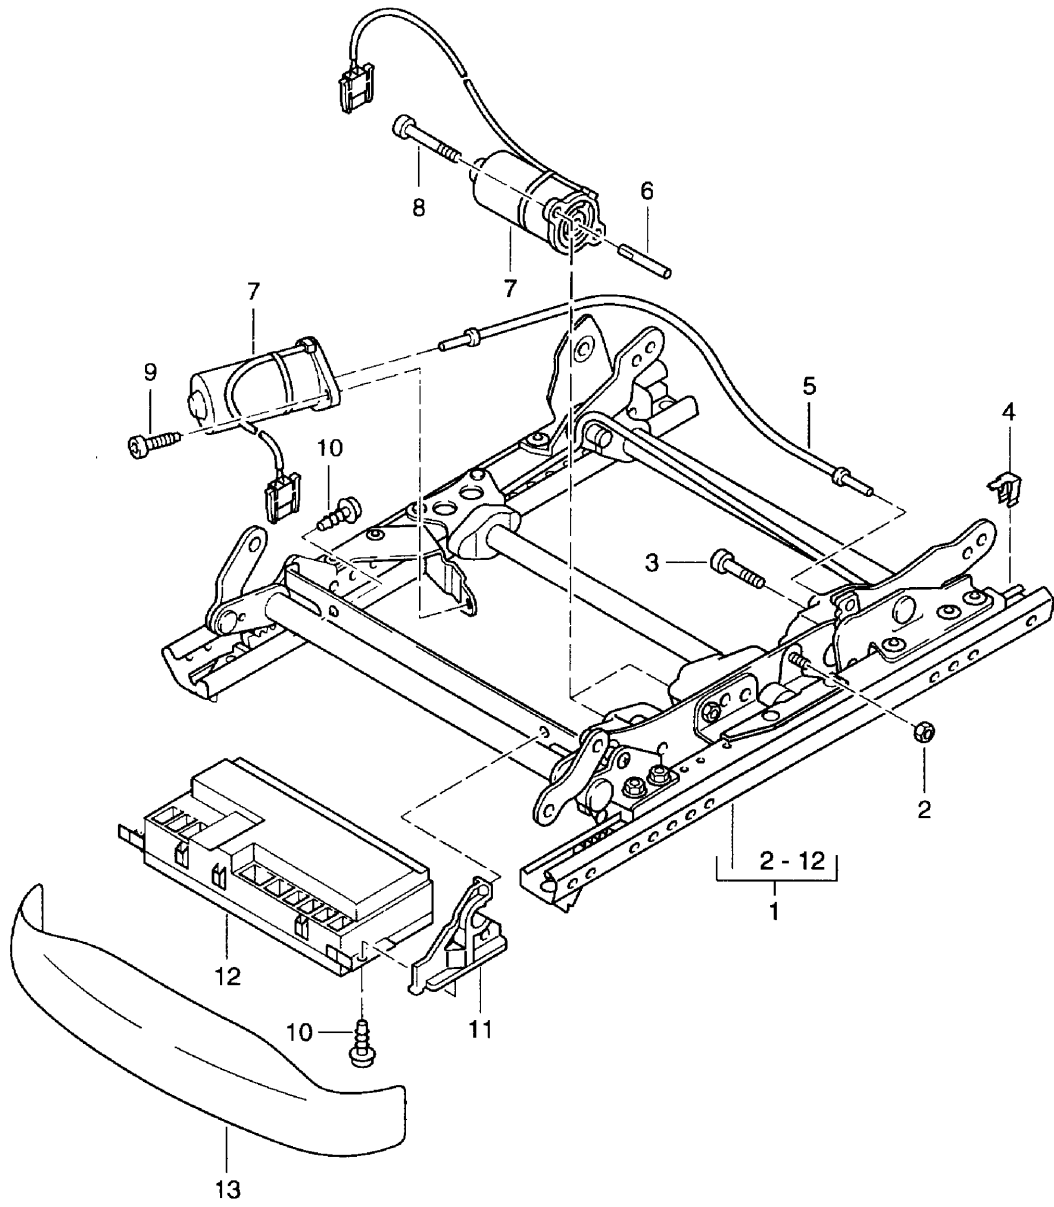

Model: 986 97 Model life 1997>>2004

Pos	Part Number	Description	Remark	Qty	Model
16	986 521 643 00	Outer Threaded plate		4	
17	986 521 679 00	Adapter Seat frame Front Left		2	
18	996 521 603 00	Stop		4	
-	996 521 601 00	Fixing clip Stop		4	
20	986 521 675 00	Adjusting mechanism	/L -97	1	
(20)	996 521 675 00	Adjusting mechanism	/L 98-	1	
(20)	986 521 676 00	Adjusting mechanism	/R -97	1	
(20)	996 521 676 00	Adjusting mechanism	/R 98-	1	
21	986 521 683 00	Bowden cable		2	
22	999 919 180 07	Countersunk-head screw M 5 X 18		2	
23	986 521 639 00	Adapter Seat-belt buckle Seat frame Inner rear	/L	1	
(23)	986 521 640 00	Adapter Seat-belt buckle Seat frame Inner rear	/R	1	
(24)	996 521 259 02	Screw Complete Short		6	
25	986 521 659 00	Screw Adapter		8	
25	986 521 659 02	Screw Adapter		8	

Model: 986 97

Model life 1997>>2004