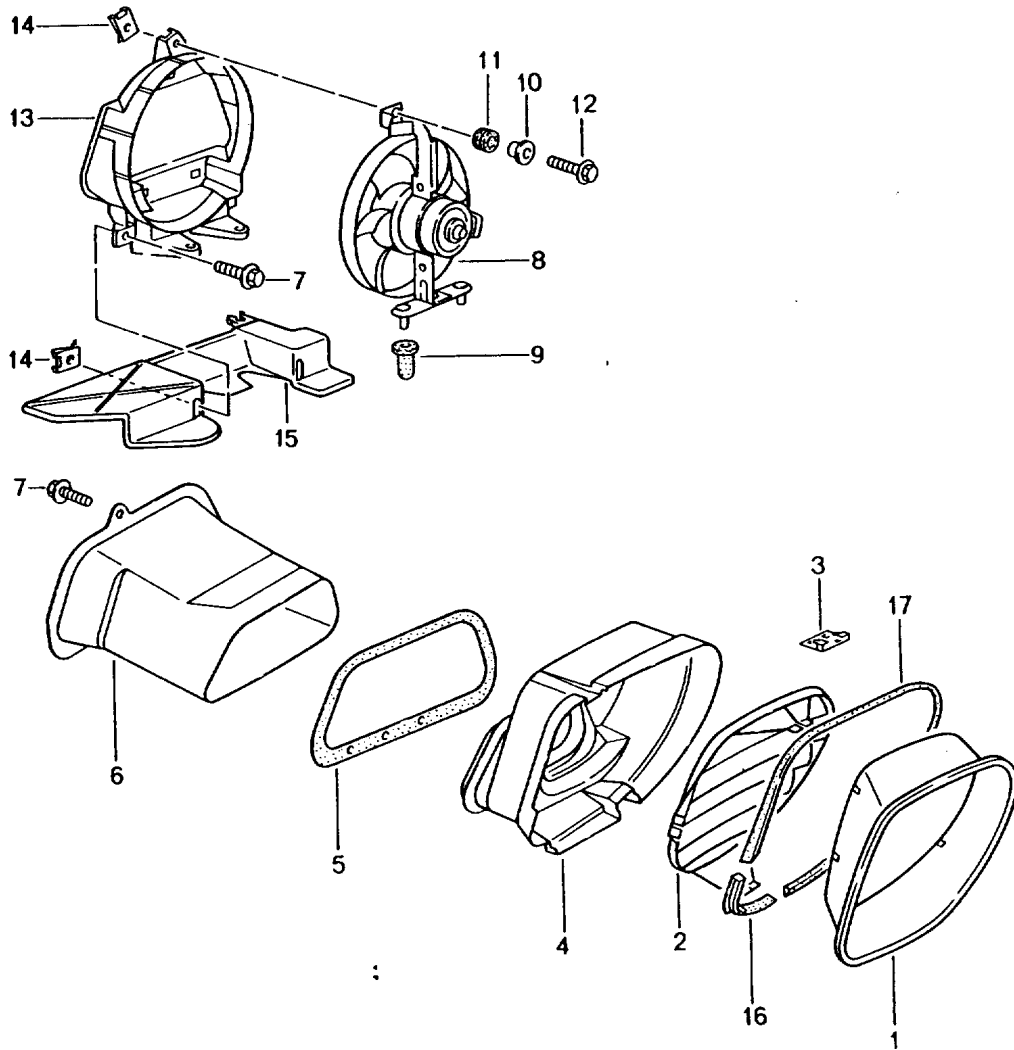

Model: 986 97

Model life 1997>>2004

Pos	Part Number	Description	Remark	Qty	Model
		Linings for Wheel housing			
1	996 504 203 06	Wheel-housing liner	/L	1	
(1)	996 504 204 06	Wheel-housing liner	/R	1	
2	999 507 497 40	Expansion rivet 8,0 X 14,0		13	
3	999 049 022 40	Plastic nut T5		10	
4	996 504 503 00	Rubber lip	/L	1	
(4)	996 504 504 00	Rubber lip	/R	1	
5	999 073 061 02	Tapping screw ST 4,8 X 16		6	
6	999 591 699 02	Speed nut St 4,8		12	
6	999 591 699 01	Speed nut ST 4,8		12	
7	999 073 198 09	Tapping screw		4	
7	999 073 227 09	Tapping screw ST 4,8 X 19		4	
8	986 504 573 00	Wheel-housing liner	/L	1	
8	986 504 573 01	Wheel-housing liner	/L	1	
(8)	986 504 574 00	Wheel-housing liner	/R	1	
(8)	986 504 574 01	Wheel-housing liner	/R	1	
-	996 504 603 00	Air guide	/L	1	M008
-	996 504 604 00	Air guide	/R	1	M008

Model: 986 97

Model life 1997>>2004