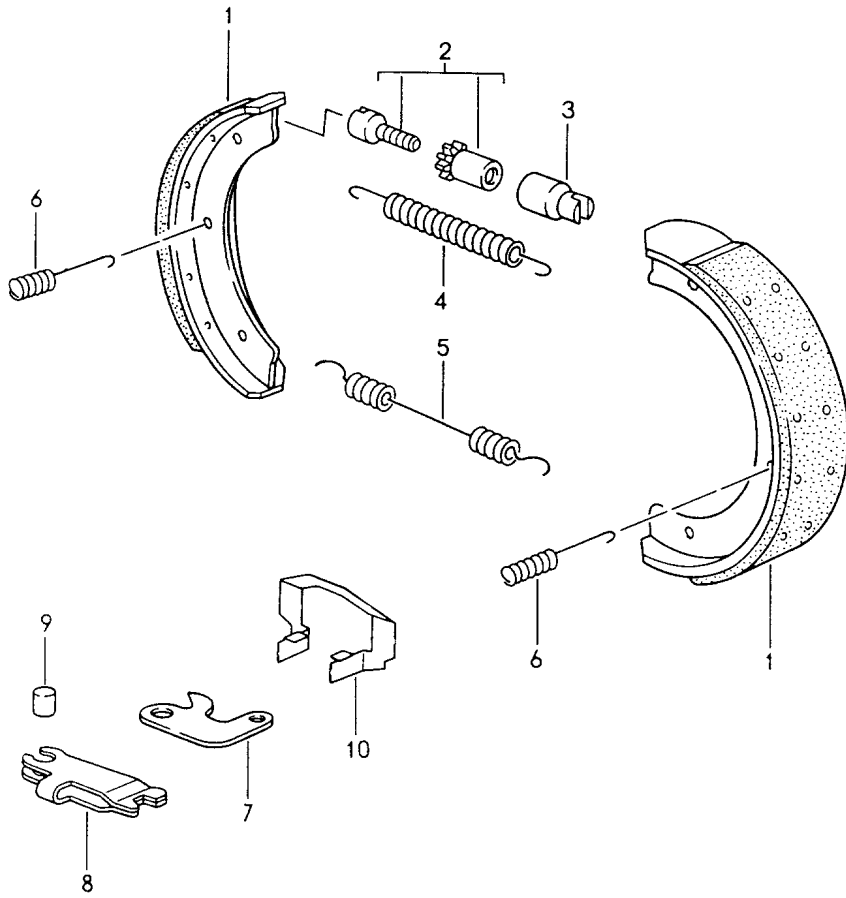

Model: 986 97 Model life 1997>>2004

Pos	Part Number	Description	Remark	Qty	Model
9	951 352 917 01	Warning contact Repair kit Protection caps 30 MM $		2	
10	951 352 917 00	Repair kit Protection caps 28 MM $		2	
11	996 352 959 01	Repair kit Mounting parts Bolt		1 2	
		Expanding spring		2	
		Securing clip		2	
-	964 352 096 00	Damping plate 30 MM $	00-	4	M008
-	996 352 086 00	Damping plate 30 mm	00-	4	M008
-	964 352 096 01	Damping plate 28 MM $	00-	4	M008
12	996 352 961 00	Connecting line	/L	1	
(12)	996 352 962 00	Connecting line	/R	1	
13	930 351 919 00	Ventilation valve		4	
14	930 351 927 00	Dust boot		4	
14	930 351 927 01	Dust boot		4	
15	000 043 117 00	Brake cylinder paste 50 G		X	
15	000 043 305 11	Brake cylinder paste 50 G		X	
(15)	000 043 020 00	Optimoly 100 G		X	

Model: 986 97

Model life 1997>>2004