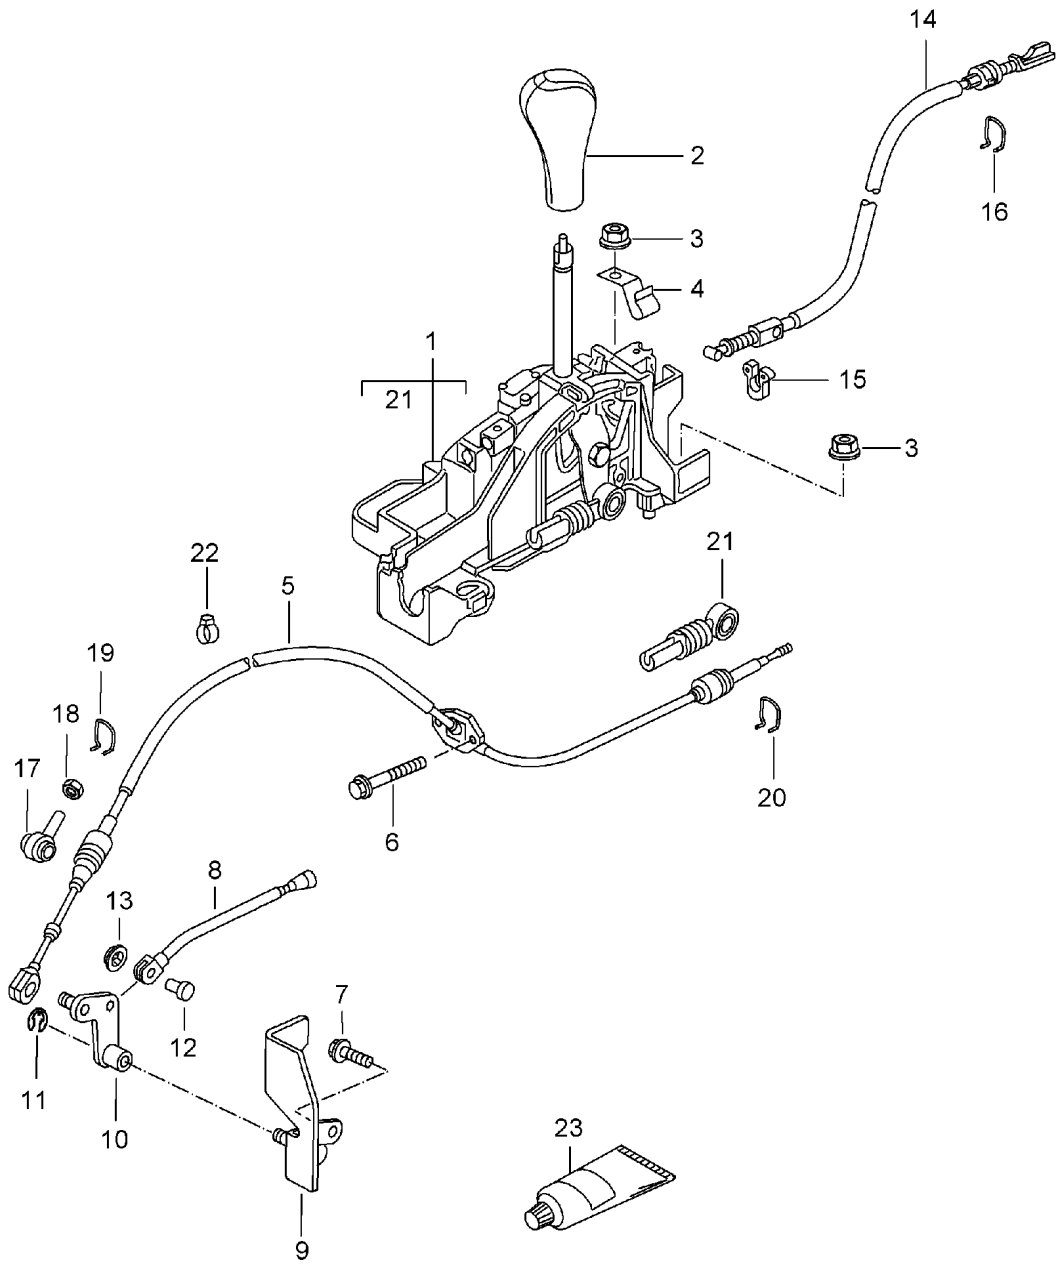

Model: 986 97 Model life 1997>>2004

Pos	Part Number	Description	Remark	Qty	Model
-	900 021 055 00	2 X 25 F >>98VS6 05644 Cotter pin		4	
10	996 424 145 00	2 X 25 F >>98VS6 05644 Fastening part for Cable Adjustable	-99	1	
(10)	996 424 145 01	Fastening part for Cable Adjustable	00-	1	
-	996 424 445 00	Clip for Fastening part		1	
11	996 424 147 00	Fastening part for Cable Adjustable		1	
12	986 424 165 02	Support for Cable		1	
(12)	986 424 165 03	Support for Cable		1	
(12)	986 424 166 04	Support for Cable	00-	1	M008
13	986 424 913 05	Linkage Adjustable		1	
(13)	986 424 913 06	F >>98VS6 05644 Linkage Adjustable		1	
(13)	986 424 913 07	F 98VS6 05645>> Use also: 986.424.041.07 Linkage Adjustable		1 1	
14	900 075 085 02	Hexagon-head bolt M 8 X 20		2	
15	986 424 135 00	Cap		1	
16	986 424 049 00	Safety clip		1	
17	986 424 931 05	Joint rod Adjustable		1	
(17)	986 424 931 06	F >>98VS6 05644 Joint rod Adjustable		1	
(17)	986 424 931 07	F 98VS6 05645>> Use also: 986.424.041.07 986.424.913.06 Joint rod Adjustable		1 1 1	
18	N 901 239 02	Hexagon-head bolt M 8 X 26		1	
19	999 073 209 09	Pan-head screw M 10 X 20		2	
20	986 424 133 00	Washer		2	
21	000 043 205 93	Grease 1 100-gramme tube		X	

Model: 986 97

Model life 1997>>2004