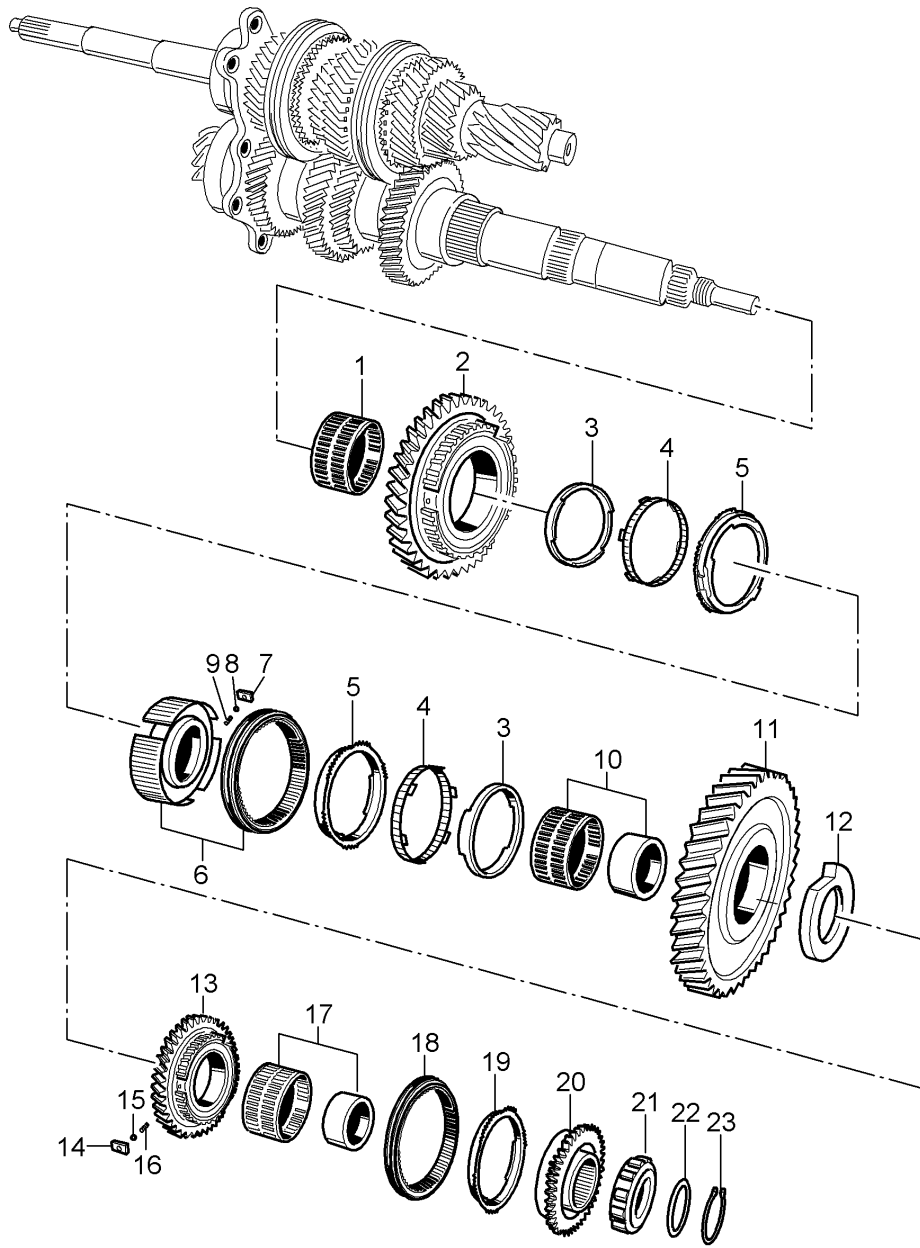

Model: 986 97

Model life 1997>>2004

Model: 986 97 Model life 1997>>2004

Pos	Part Number	Description	Remark	Qty	Model
		Gears and shafts			G86.20
1	996 302 815 00	Needle-roller bearing White		1	
(1)	996 302 815 01	Needle-roller bearing Blue		1	
(1)	996 302 815 02	Needle-roller bearing Green		1	
(1)	996 302 815 03	Needle-roller bearing Brown		1	
2	996 302 042 00	Loose gear wheel 2nd gear		1	
2	996 302 942 00	Loose gear wheel 2nd gear		1	
3	950 304 617 20	Ring		2	
4	996 304 613 20	Cone ring		2	
5	996 304 611 00	Synchroniser ring		2	
6	996 304 061 02	Guide sleeve 1st / 2nd gear		1	
6	996 304 061 03	Guide sleeve 1st / 2nd gear		1	
7	996 304 651 00	Stone		3	
8	900 108 058 00	Ball		3	
9	996 304 661 00	Compression spring		3	
10	996 302 816 00	Needle cage		1	
11	996 302 041 00	Loose gear wheel 1st gear		1	
12	996 302 281 00	Thrust washer 1st gear		1	
13	996 302 094 00	Loose gear wheel Reverse gear		1	
14	996 304 451 01	Stone		3	
15	900 108 058 00	Ball		3	
16	996 304 461 00	Compression spring		3	
17	996 302 816 00	Needle cage		1	
18		Shift sleeve To Use 996.302.094.00		1	
19	996 304 411 00	Synchroniser ring		1	
20	996 304 401 00	Clutch hub Reverse gear wheel		1	
21	996 301 806 00	Cylindrical-roller bearing 35 X 72 X 10		1	
22	996 302 118 00	Shim 35 X 45 X 1,2		1	
(22)	996 302 118 01	Shim 35 X 45 X 1,3		1	
(22)	996 302 118 02	Shim 35 X 45 X 1,4		1	
(22)	996 302 118 03	Shim 35 X 45 X 1,5		1	
(22)	996 302 118 04	Shim 35 X 45 X 1,6		1	
(22)	996 302 118 05	Shim 35 X 45 X 1,7		1	
(22)	996 302 118 06	Shim 35 X 45 X 1,8		1	
(22)	996 302 118 07	Shim 35 X 45 X 1,9		1	
(22)	996 302 118 08	Shim 35 X 45 X 2,0		1	
(22)	996 302 118 09	Shim 35 X 45 X 2,1		1