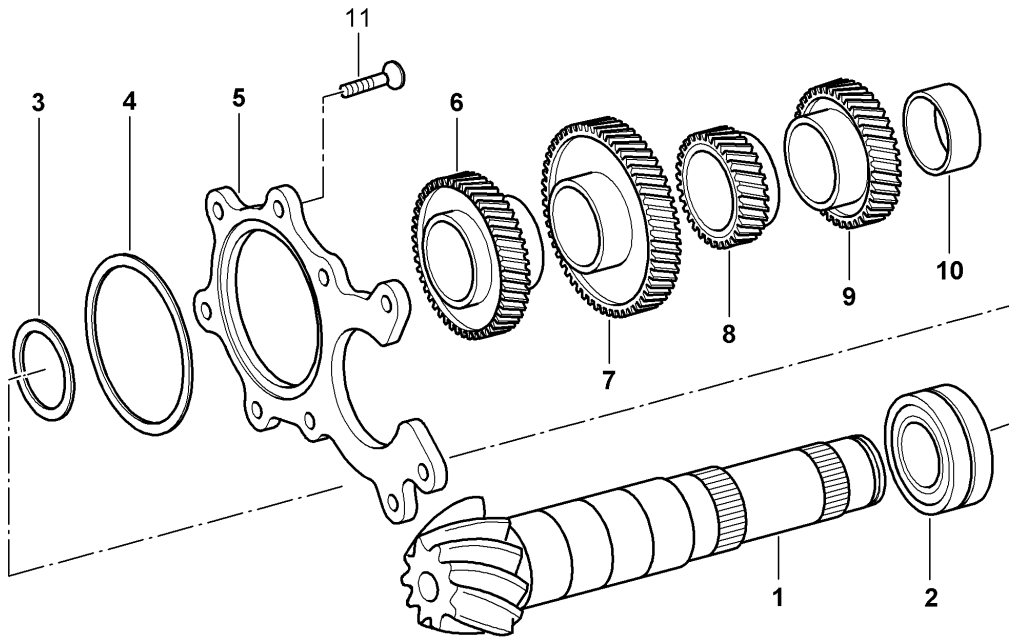

Model: 986 97

Model life 1997>>2004