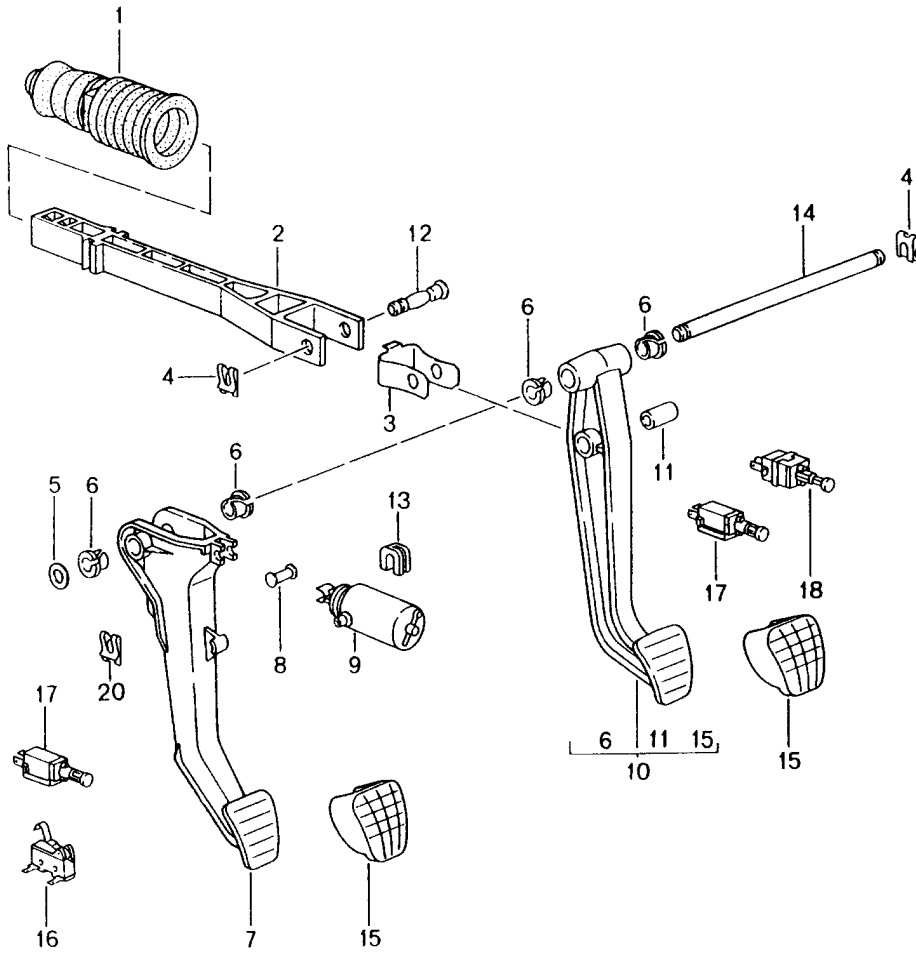

Model: 986 97

Model life 1997>>2004