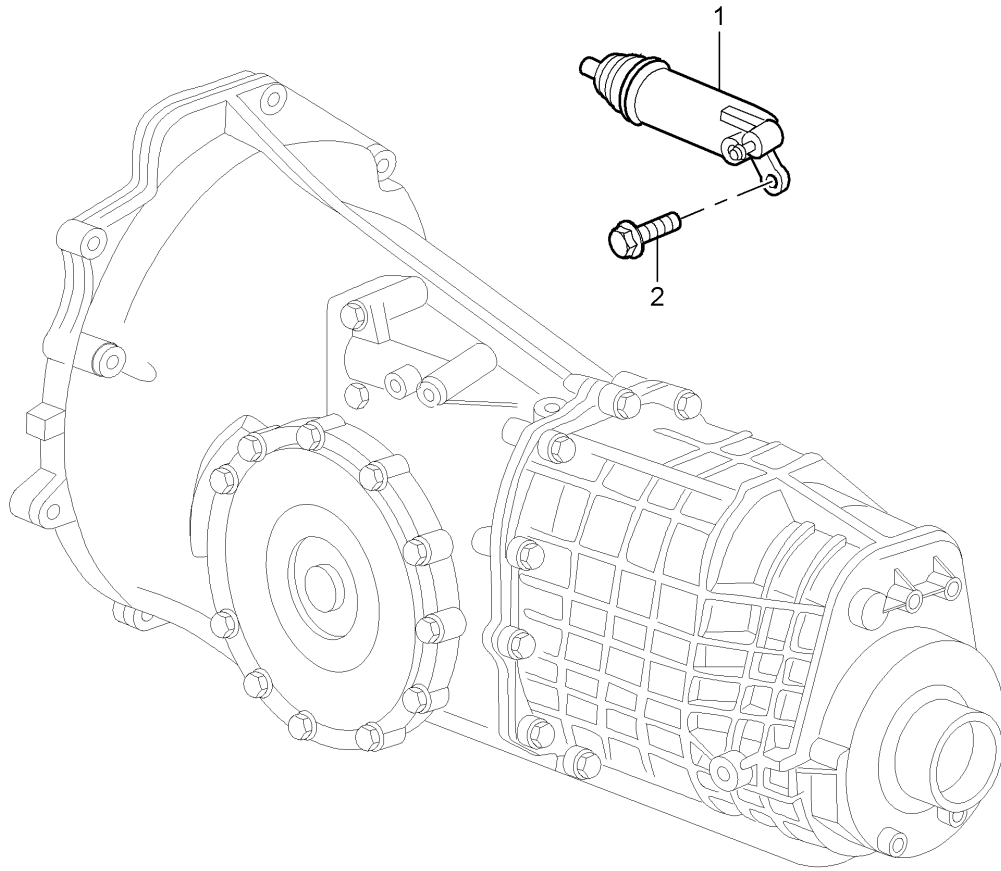

Model: 986 97

Model life 1997>>2004

Pos	Part Number	Description	Remark	Qty	Model
		Clutch release			G86.00/01
1	8E0 721 257 F	Clutch operating cylinder		1	
1	8E0 721 257 B	Clutch operating cylinder		1	
1	8E0 721 257 M	Clutch operating cylinder		1	
		Use also:			
		986 423 113 25			
		986 423 677 25			
2	N 090 316 5	Combination screw M 8 X 30 Z1		2	
2	900 075 506 01	Combination screw M 8 X 30 Z1		2	

Model: 986 97

Model life 1997>>2004