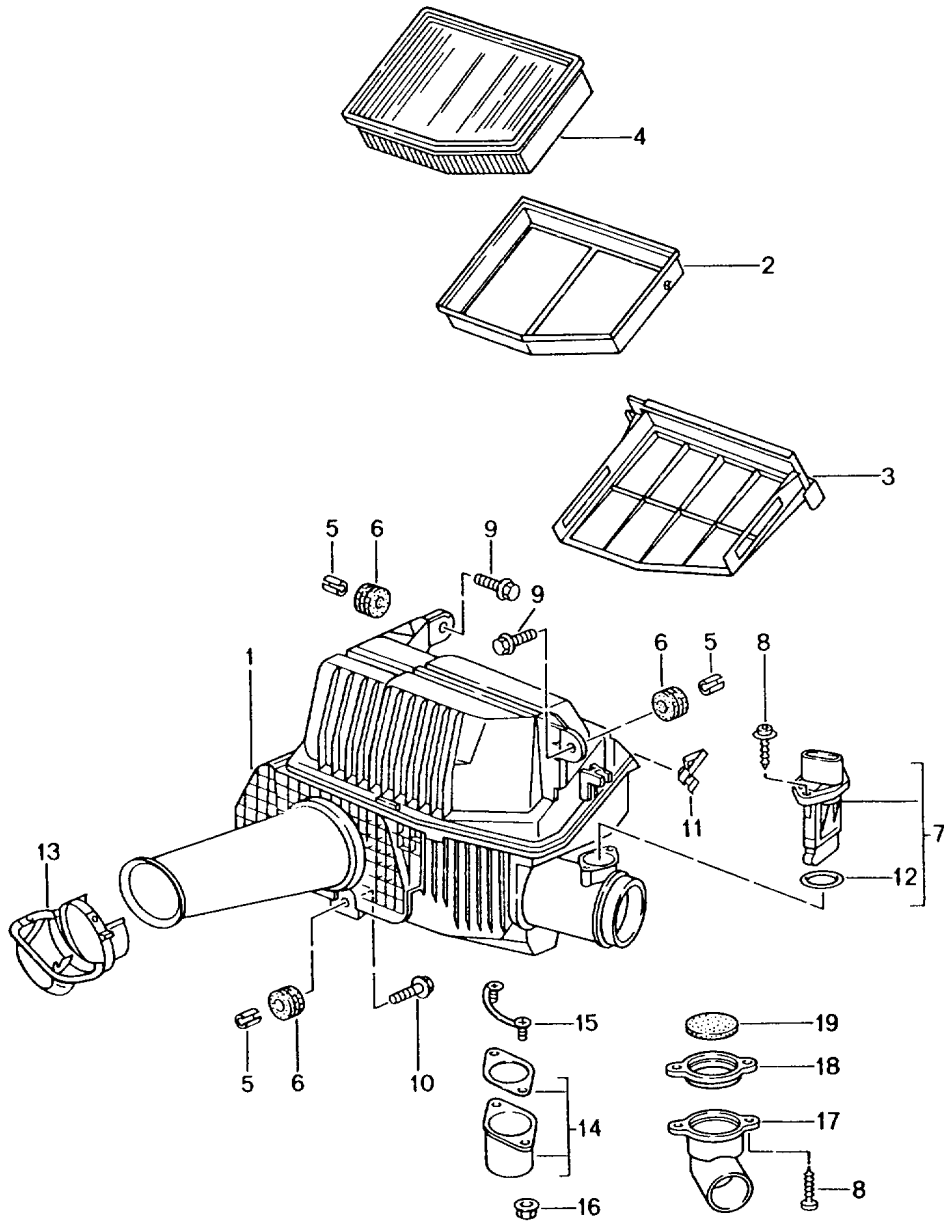

Model: 986 97

Model life 1997>>2004

Model: 986 97

Model life 1997&gt;&gt;2004

Pos	Part Number	Description	Remark	Qty	Model
1	996 110 121 05	Air cleaner	-97	1	
1	996 110 121 06	Air cleaner	98-	1	
		for M 96.20/22 Order also: 996 110 297 00 996 110 295 00 999 919 198 09		1 1 2	
		for M 96.21 Order also: 996 110 297 01 996 110 295 00 999 919 198 09		1 1 2	
(1)	987 110 021 00	Air cleaner		1	M091
-	993 110 116 01	Clamp		2	M091
		Connecting piece Air cleaner			
-	999 707 052 41	O-ring 91 X 6 Connecting piece Air cleaner		1	M091
2	996 110 133 01	Frame		1	
3	996 110 123 02	Frame		1	
4	996 110 131 03	Air cleaner cartridge		1	
4	996 110 131 04	Air cleaner cartridge		1	
(4)	987 110 132 00	Air cleaner cartridge		1	M091
(4)	987 110 133 00	Air cleaner cartridge		1	M091
5	900 095 099 02	Roll pin 12 X 14		3	
6	999 702 246 40	Grommet 12,0 X 17,0 X 3		3	
7	996 606 123 00	Mass air flow meter	-99	1	-M620/M009
		Information available	-99		-M620/M009
-	999 650 169 40	Plug socket		1	
-	999 652 886 22	Connector		5	
-	999 704 161 40	Gasket		5	
(7)	996 606 124 00	Mass air flow meter	00-	1	M009/620
		Information available	00-		M009/620
(7)	986 606 125 00	Mass air flow meter	00-	1	M009/620
(7)	996 606 124 00	Mass air flow meter F >>98YS6 02145 F >>98YS6 42000 See technical information Group 2 NR. 1/00		1	M008
(7)	986 606 125 00	Information available Mass air flow meter F 98YS6 02146>> F 98YS6 42001>> See technical information Group 2 NR. 1/00		1	M620
(7)	987 606 125 00	Mass air flow meter		1	M091
8	999 919 160 07	Oval-head screw 5,0 X 20		4	
9	900 075 333 02	Combination screw M 6 X 25		2	
9	900 075 333 01	Combination screw M 6 X 25		2	
10	900 075 482 09	Combination screw M 6 X 30		1	