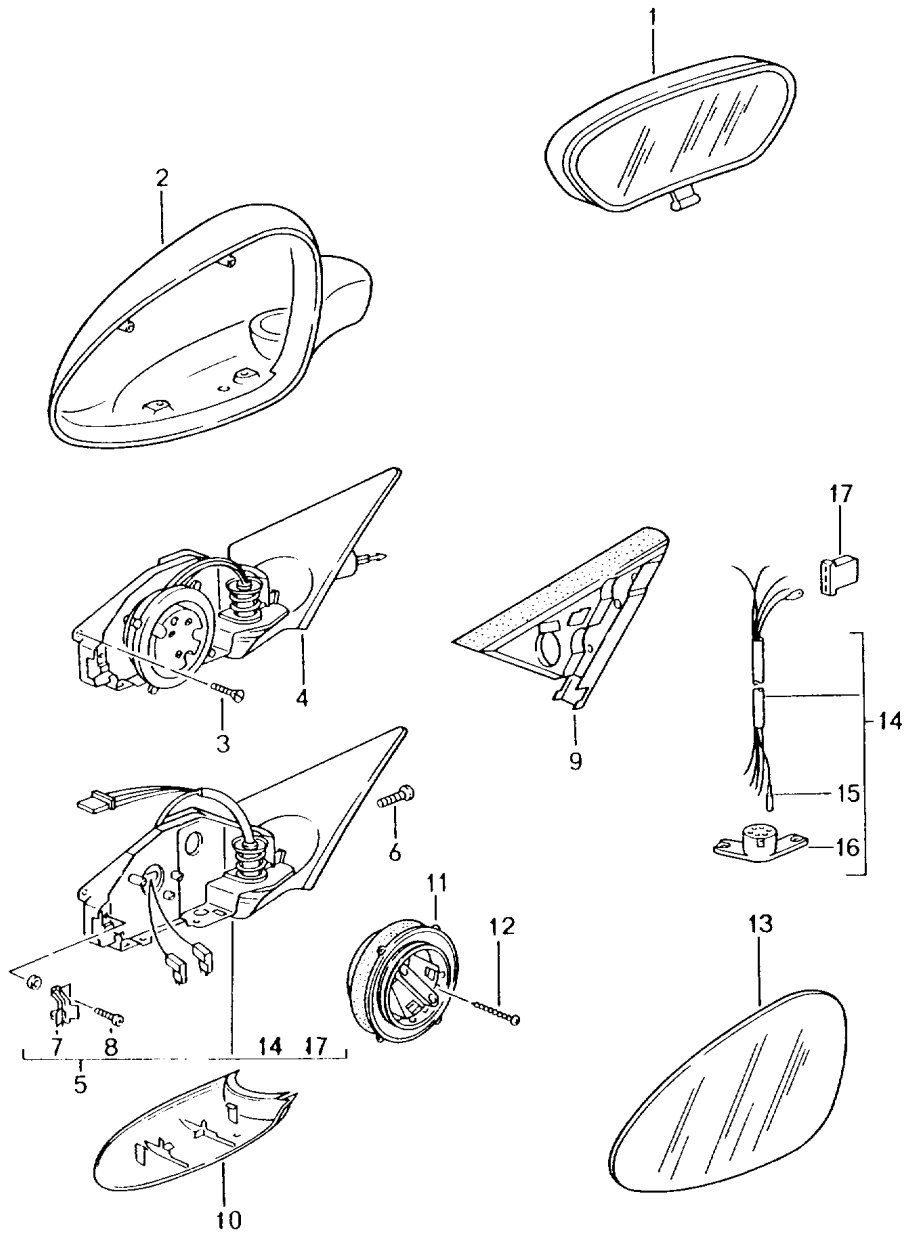

Model: 986 97

Model life 1997>>2004

Pos	Part Number	Description	Remark	Qty	Model
		Vehicle Ident. No.			
		Indicate			
11	999 073 240 02	Screw M 4 X 10		2	
12	999 073 169 07	Tapping screw 4,8 X 16		7	
13	996 552 879 00	Adapter for Damper	03-	2	

Model: 986 97

Model life 1997>>2004