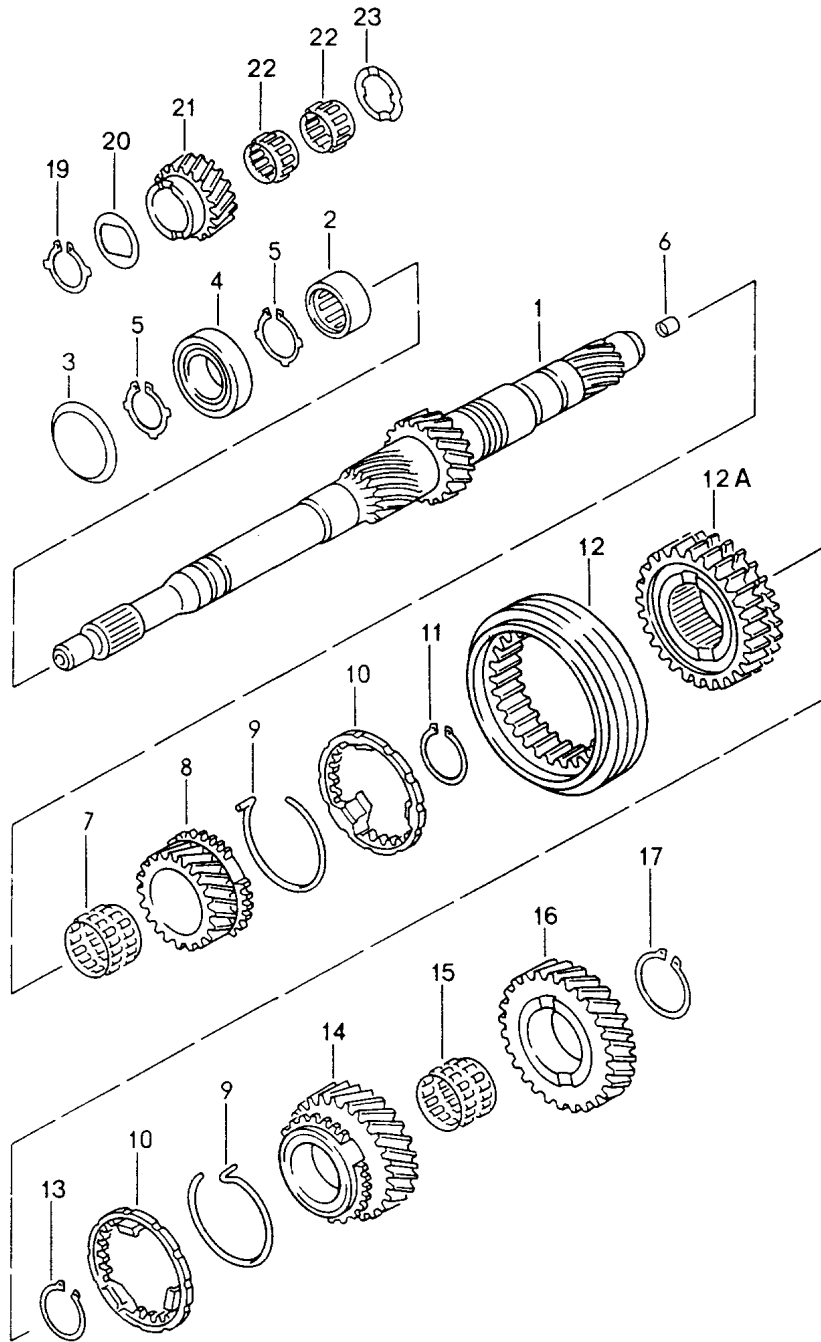

Model: 986 97

Model life 1997>>2004

Pos	Part Number	Description	Remark	Qty	Model
		Gear housing			G86.20
		Transmission cover			
1	986 301 023 00	Transmission case		1	
		Rear			
2	986 303 041 00	Gearshift lever		1	
3	996 303 033 00	Shift segment		1	
4	996 303 303 00	Roller		1	
		20 X 8 X 8			
5	996 303 383 00	Lock		1	
		20 X 26 X 17			
6	986 302 225 00	Segment		1	
7	996 302 228 00	Bolt		1	
8	996 302 226 00	Reverse idler gear		1	
9	996 302 224 00	Needle cage		1	
		20 X 26 X 17			
10	996 302 223 00	Hexagon-head bolt		1	
		M 8 X 55			
11	900 219 001 02	Screw plug		1	
		M 22 X 1,5			
12	900 123 118 30	Sealing ring		1	
		A22 X 27			
13	996 303 237 00	Screw plug		1	
		M 18 X 1,5			
14	996 303 235 00	Compression spring		1	
15	996 303 035 00	Bolt		1	
16	996 301 808 00	Cylindrical-roller bearing		1	
		Drive shaft			
17	996 303 517 01	Shaft sealing ring		1	
		15X21X7			
17	996 303 517 00	Shaft sealing ring		1	
		15X21X7			

Model: 986 97

Model life 1997>>2004