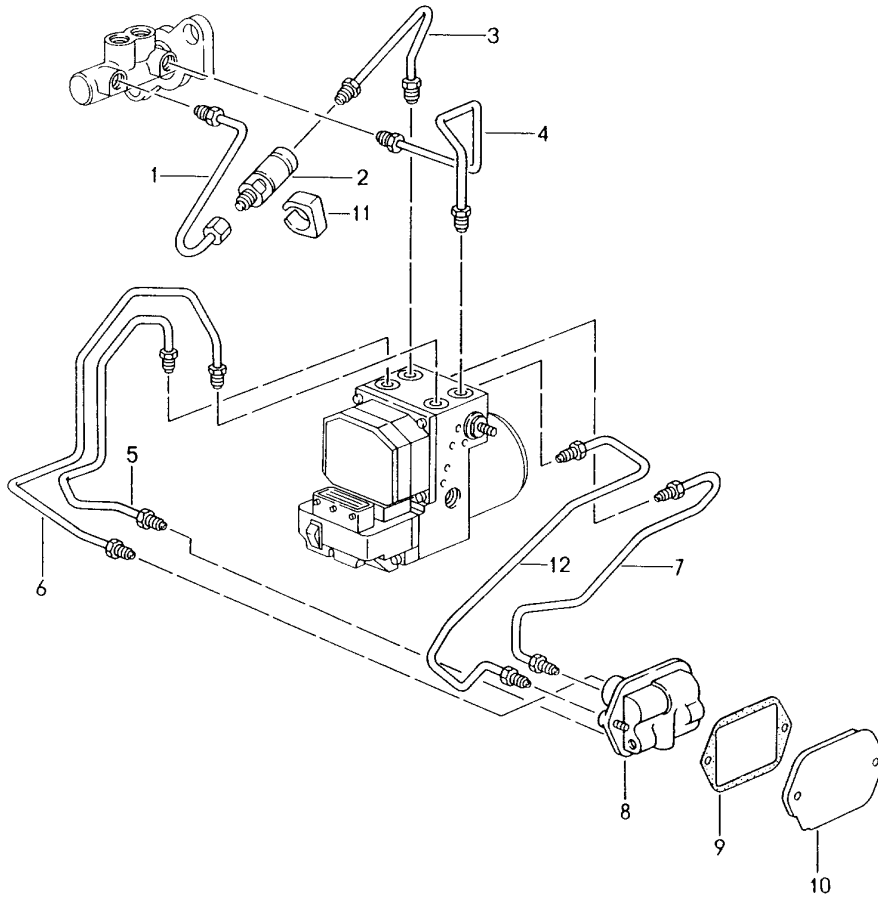

Model: 986 97

Model life 1997>>2004

Model: 986 97

Model life 1997>>2004

Pos	Part Number	Description	Remark	Qty	Model
		Brake lines			M222/224
		Body front section	-01		
1	996 355 309 01	Brake line	/LL	1	
(1)	996 355 308 03	Brake line	/RL -98	1	
(1)	996 355 308 04	Brake line	/RL 99-	1	
2	986 355 305 00	Pressure regulator		1	
3	996 355 311 02	Brake line	/LL	1	
(3)	996 355 311 03	Brake line	/LL	1	
(3)	996 355 310 03	Brake line	/RL	1	
4	996 355 313 02	Brake line	/LL	1	
(4)	996 355 313 04	Brake line	/LL	1	
(4)	996 355 314 05	Brake line	/RL	1	
5	996 355 315 02	Brake line		1	
6	996 355 327 03	Brake line		1	
7	996 355 326 04	Brake line		1	
8	996 355 650 27	Intermediate piece		1	
9	996 355 752 00	Gasket	-01	1	
10	996 355 753 00	Reinforcement		1	
10	996 355 753 01	Reinforcement		1	
11	999 651 292 40	Support		1	
12	996 355 316 04	Brake line		1