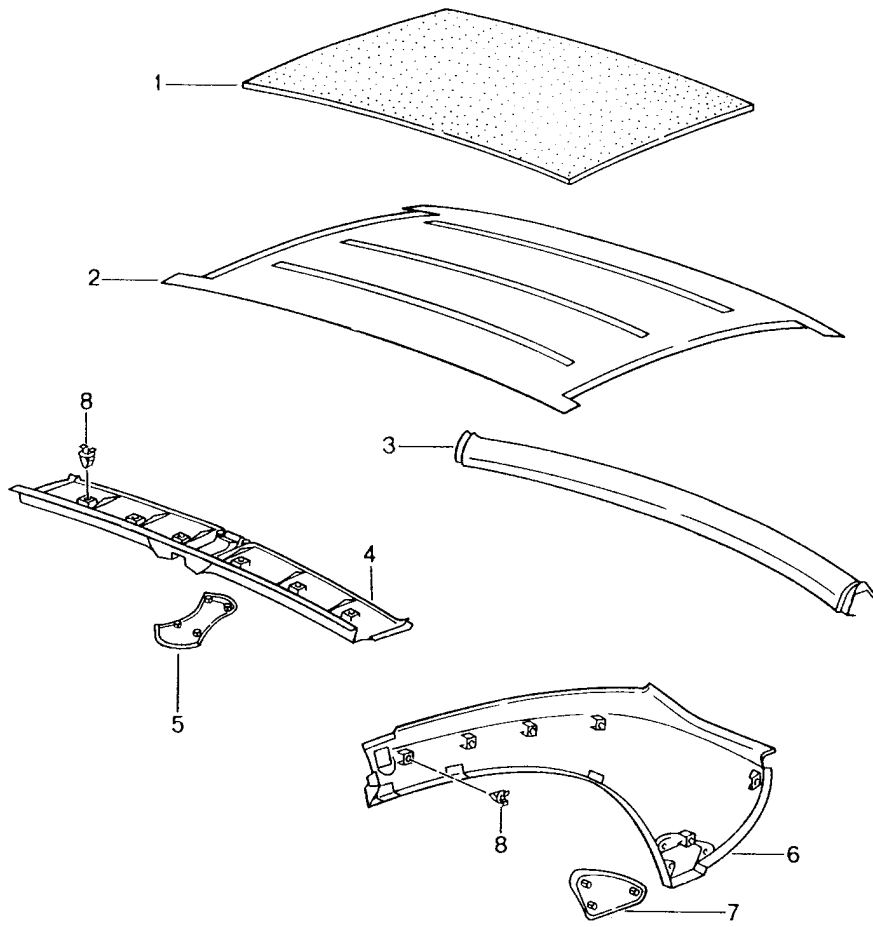

Model: 986 97 Model life 1997>>2004

Pos	Part Number	Description	Remark	Qty	Model
		Hardtop Accessories Gaskets			M550
1	986 563 911 01 986 563 911 01 GRV	Hardtop Prime coated without Accessories	97	1	
1	986 563 911 03 986 563 911 03 GRV	Hardtop Prime coated without Accessories	98-	1	
2	986 563 091 01	Rear window Ready for installation		1	
2	986 563 091 02	Rear window Ready for installation		1	M008
3	986 563 025 01	Gasket		1	
4	986 563 319 01	Retaining strip		1	
5	900 067 378 09	Pan-head screw		10	
-	000 043 203 29	Sealing strap NITTO		X	
7	986 561 605 00 986 561 605 00 A09	Centring journal Black		2	
8	986 563 625 03	Cap		2	
9	986 563 027 01	Gasket		1	
10	999 073 049 02	Tapping screw		14	
11	999 507 547 40	Expander nut		22	
12	986 563 707 00 986 563 707 00 GRV	Cover strip Prime coated	/L	1	
(12)	986 563 708 00 986 563 708 00 GRV	Cover strip Prime coated	/R	1	
13	986 563 361 00	Gasket	/L	1	
(13)	986 563 362 00	Gasket	/R	1	
14	986 563 721 00	Clip		8	
15	996 563 401 00	Catch		1	
16	900 249 055 09	Countersunk-head screw M 6X20		3	
17	986 563 403 02	Catch	/L	1	
(17)	986 563 404 02	Catch	/R	1	
-	900 067 378 09	Use also: Pan-head screw Micro-self-locking		2	
18	986 561 653 04	Mounting	/L	1	
(18)	986 561 654 04	Mounting	/R	1	
19	999 219 041 00	Fit bolt		2	
20	986 563 713 02	Insert	/L	1	
(20)	986 563 714 02	Insert	/R	1	
21	986 561 655 00	Cap		2	
22	986 563 341 01	Mounting	/L	1	
(22)	986 563 342 01	Mounting	/R	1	
23	986 563 803 01 986 563 803 01 G2X	Trim cover Prime coated	/L	1	
23	986 563 804 01 986 563 804 01 G2X	Trim cover Prime coated	/R	1	
24	900 119 122 09	Pan-head screw		4	
25	986 612 081 01	Wiring harness		1	
26	999 073 150 09	Oval-head screw		4	
-	986 563 309 00	Retaining strip	/L	1	
-	986 563 310 00	Retaining strip	/R	1	
-	986 563 021 00	Sealing strip	/L	1	
-	986 563 022 00	Sealing strip	/R	1	
-	999 703 447 40	Buffer		3	

Model: 986 97

Model life 1997>>2004