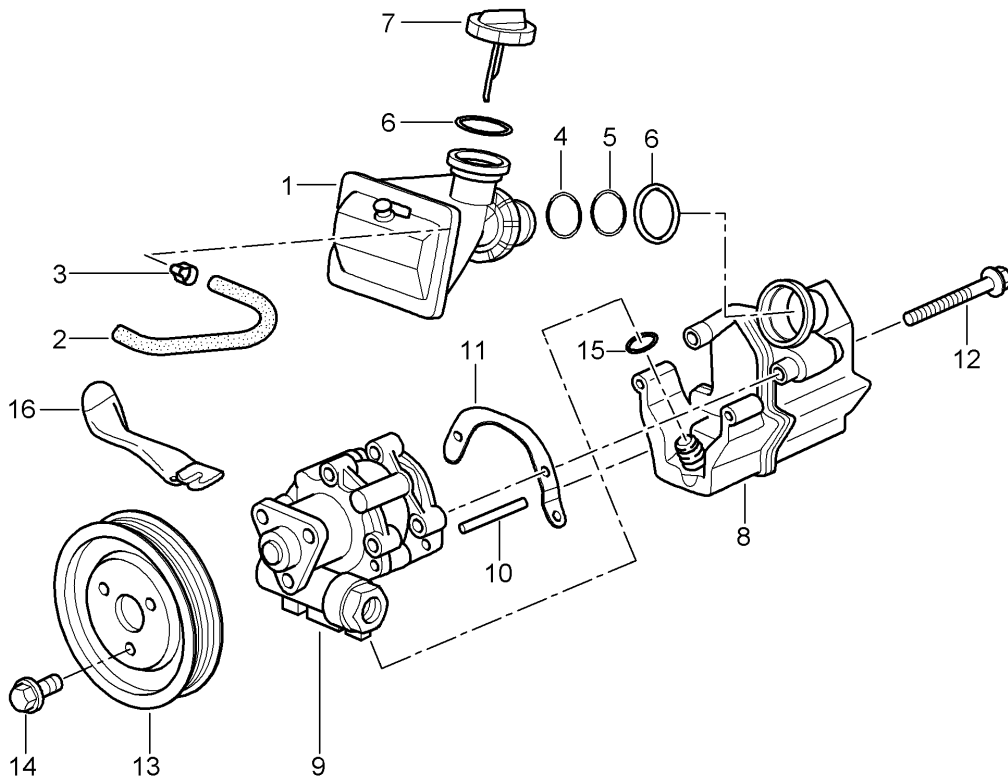

Model: 986 97

Model life 1997>>2004

Model: 986 97 Model life 1997>>2004

Pos	Part Number	Description	Remark	Qty	Model
		Power steering Power-steering pump Container			
1	986 314 225 01	Expansion tank		1	
2	986 314 545 00	Breather hose		1	
3	999 512 527 00	Clamp		1	
4	999 707 362 40	Sealing ring		1	
5	999 707 363 40	Sealing ring		1	
6	999 701 154 40	Sealing ring		2	
7	986 314 223 00	Lid		1	
8	996 314 220 03	Oil tank	-02	1	
(8)	997 314 220 00	Oil tank		1	
9	996 314 050 02	Power-steering pump		1	
10	996 314 320 03	Straight pin		2	
11	996 314 431 05	Bracket		1	
12	900 378 105 09	Hexagon-head bolt AM 8 X 70		2	
13	996 147 223 60	Pulley	-99	1	M249
			-99	1	M480/574
(13)	996 147 223 53	Pulley	-99	1	M480/573
(13)	996 147 223 60	Pulley	00-	1	
14	900 378 123 09	Hexagon-head bolt M 8 X 12		3	
15	999 707 204 40	Sealing ring 12.5 X 2N		1	
16	986 426 287 02	Support F >>98WS6 02046		1	M249
-	000 043 203 33	Pentosin 1000 ML		X	
-	000 043 206 56	Pentosin 1000 ML		X