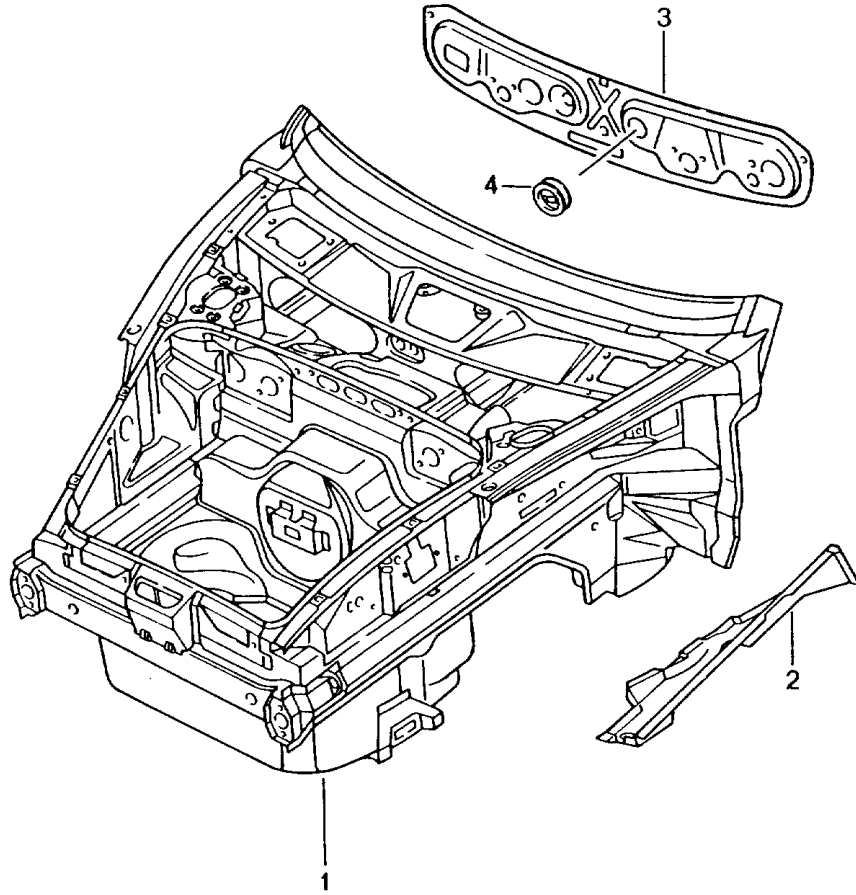

Model: 986 97

Model life 1997>>2004