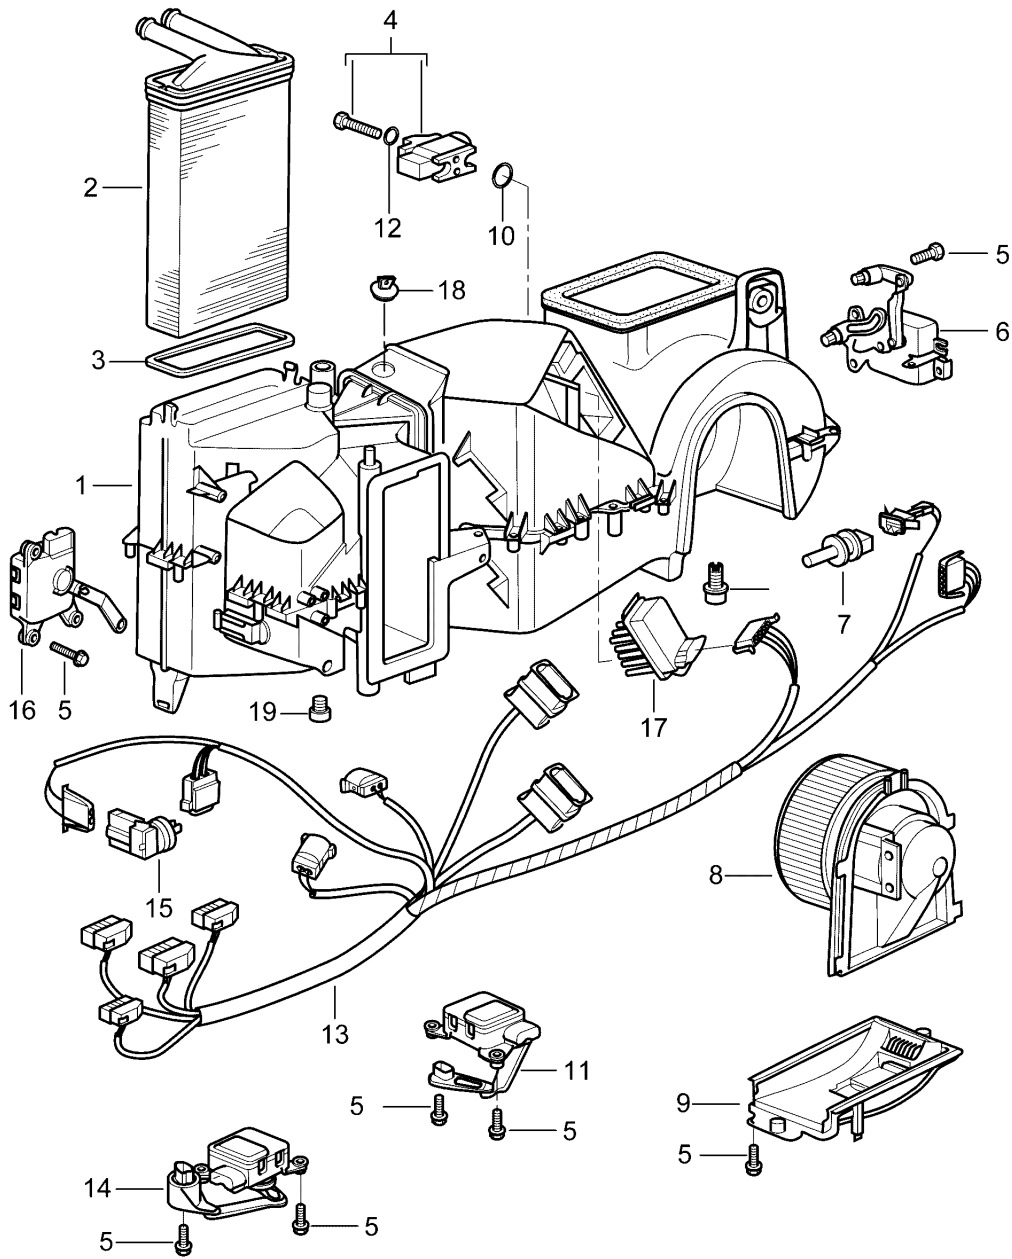

Model: 986 97

Model life 1997>>2004

Model: 986 97

Model life 1997&gt;&gt;2004

Pos	Part Number	Description	Remark	Qty	Model
		Air conditioner Single parts			M573
1	996 573 901 02	Air conditioner without Heat exchanger with Evaporator	/LL	1	
1	996 573 901 01	Air conditioner without Heat exchanger with Evaporator	/RL	1	
2	996 572 129 00	Heat exchanger		1	
2	997 572 129 00	Heat exchanger		1	
3	996 572 913 00	Gasket		1	
4	996 573 929 01	Expansion valve		1	
5	900 143 093 01	Combination screw ST4,8X19-C		2	
6	996 573 915 00	Electric motor Central valve	/LL	1	
6	996 573 915 01	Electric motor Central valve	/RL	1	
7	1J0 907 543 B	Temperature sensor		1	
8	996 572 903 02	Blower Use also:	/LL -99	1	
-	000 043 300 99	Parts kit		1	
8	996 624 107 01	Blower	/LL 00-	1	
8	996 572 903 03	Blower Use also:	/RL -99	1	
-	000 043 300 99	Parts kit		1	
8	996 624 108 01	Blower	/RL 00-	1	
9	996 573 905 00	Lid		1	
10	999 707 596 40	O-ring 14X1,82		1	
11	996 573 919 00	Electric motor Temperature valve	/LL	1	
11	996 573 919 01	Electric motor Temperature valve	/RL -10	1	
11	996 573 919 03	Electric motor Temperature valve Identification Red	/RL 10- 03	1	
12	999 707 534 41	O-ring 17X2,00		1	
13	996 612 047 00	Wiring harness	/LL -98	1	
13	996 612 047 01	Wiring harness	/LL 99-	1	
13	996 622 047 00	Wiring harness	01-	1	
(13)	996 612 048 00	Wiring harness	/RL -98	1	
(13)	996 612 048 01	Wiring harness	/RL 99-	1	
(13)	996 622 048 00	Wiring harness	/RL 01-	1	
14	996 573 917 00	Electric motor Defroster flap Green	/LL	1	
(14)	996 573 917 01	Electric motor Defroster flap	/RL -10 03	1	
(14)	996 573 917 03	Electric motor Defroster flap Identification Green	/RL 10- 03	1	
15	1H0 907 543 A	Temperature sensor		1	
16	996 573 921 00	Electric motor Air flow sensor plate Yellow	/LL	1	