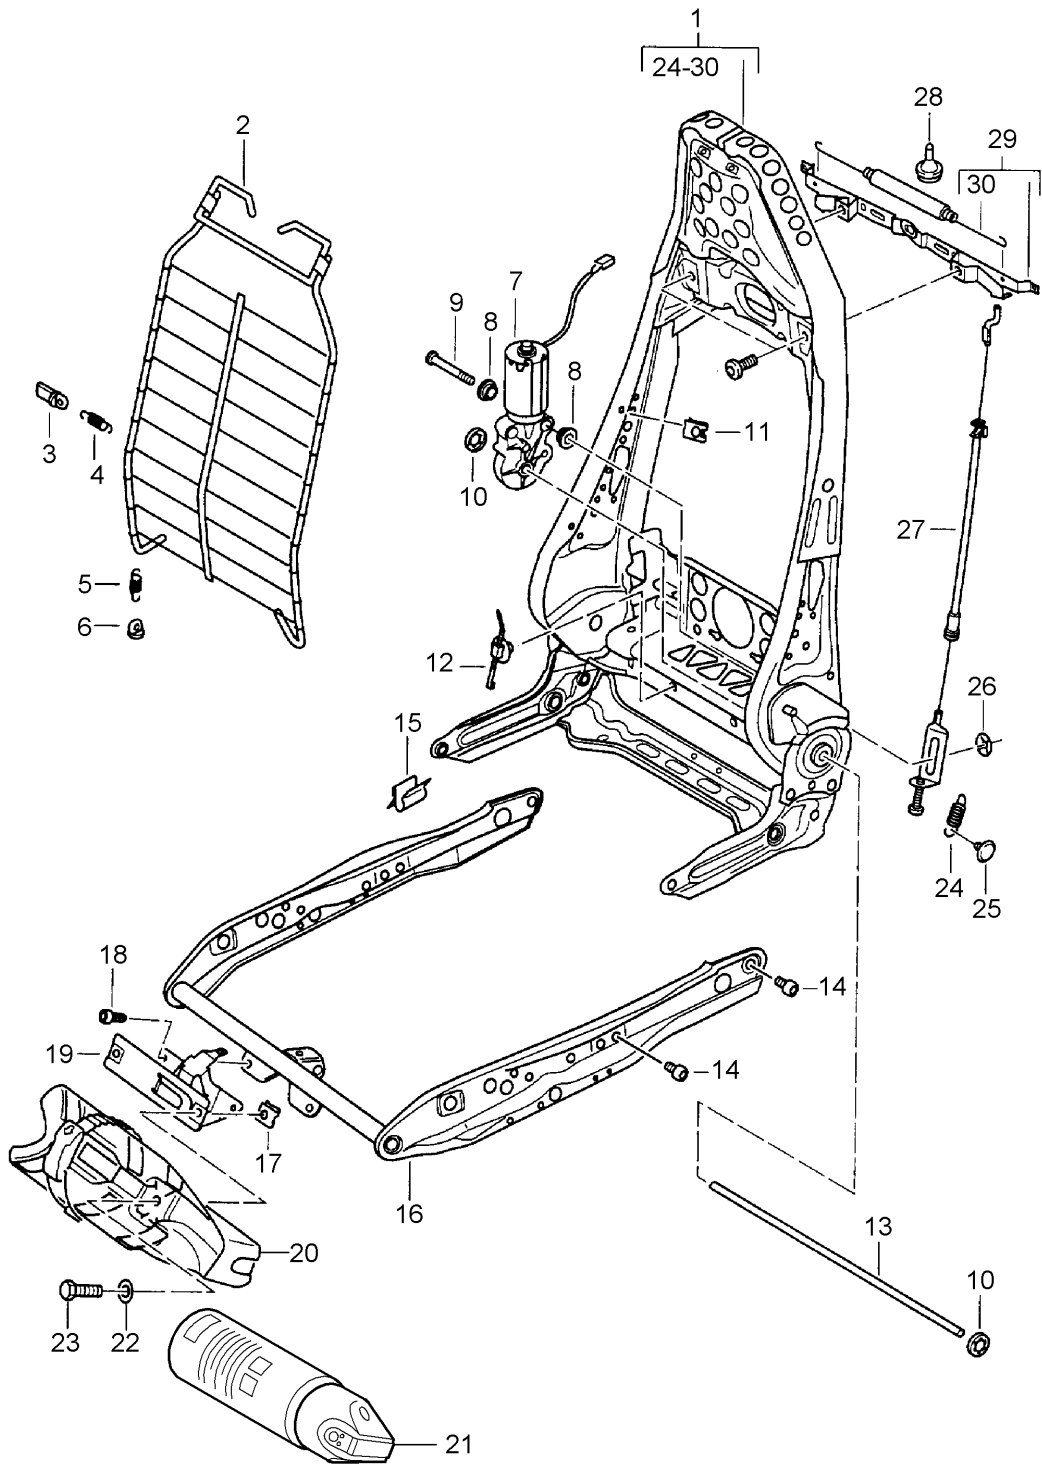

Model: 986 97

Model life 1997>>2004

Model: 986 97 Model life 1997>>2004

Pos	Part Number	Description	Remark	Qty	Model
		Backrest frame			BOXSTER
		Seat frame			
		Standard seat			
		Comfort seat			
1	986 521 327 03	Backrest frame		2	
2	996 521 355 01	Mat		2	
3	996 521 367 00	Support		8	
4	996 521 333 00	Spring		4	
		Centre			
5	996 521 331 01	Spring		4	
6	996 521 365 00	Support		4	
		Lower			
7	996 624 321 00	Engine		2	
		Seating position control for backrest adjustment			
(7)	996 624 331 00	Engine		2	M537/538
		Seating position control for backrest adjustment			
8	999 924 129 40	Bush		4	
		6 X 12 X 4,5			
9	999 073 141 02	Oval-head screw		2	
		M 6 X 42,5			
10	999 507 597 01	Clamping washer		4	
		10,0			
11	999 507 598 02	Speed nut		8	
		M 5			
12	999 513 063 40	Cable holder		4	
		12,0 - 35			
13	996 521 343 01	Drive shaft		2	
14	999 141 027 02	Oval-head screw		8	
		M 8 X 10			
16	986 521 227 00	Seat frame		2	
17	999 507 067 02	Speed nut		2	
		M 5			
18	999 141 028 02	Pan-head screw		3	
		M 5 X 10			
(19)	996 521 674 00	Support	/LL /R	1	M509
		Fire extinguisher			
19	996 521 673 00	Support	/RL /L	1	M509
		Fire extinguisher			
20	996 521 607 00	Cup		1	M509
21	996 722 115 00	Fire extinguisher		1	M509
		Information available			
		Information available			
22	900 151 027 02	Washer		2	
		5,3			
23	N 044 734 1	Pan-head screw		2	
		M 5 X 15			
23	900 067 137 01	Pan-head screw		2	
		M 5 X 15			
24	999 522 032 00	Tension spring		4	
		0,7 X 7,5 X 15			
25	999 703 474 40	Stopper		4	
26	N 900 114 02	Clamping washer		4	
		4			
27	996 521 185 00	Cable		4	
28	996 521 403 00	Rubber buffer		2	
29	996 521 175 00	Backrest locking lever		2	
30	996 521 195 00	Clutch power spring		2