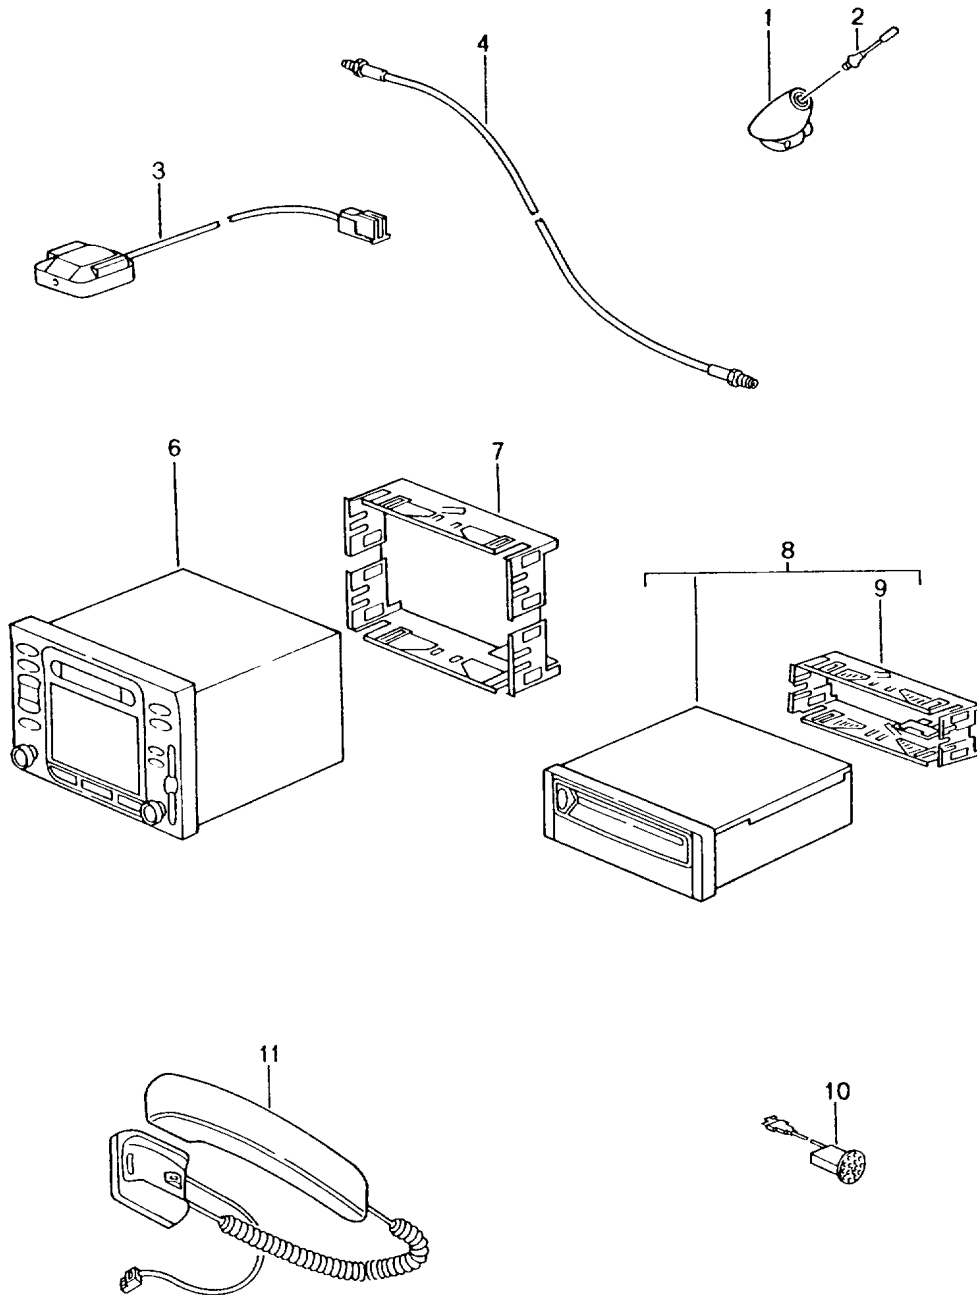

Model: 986 97

Model life 1997>>2004