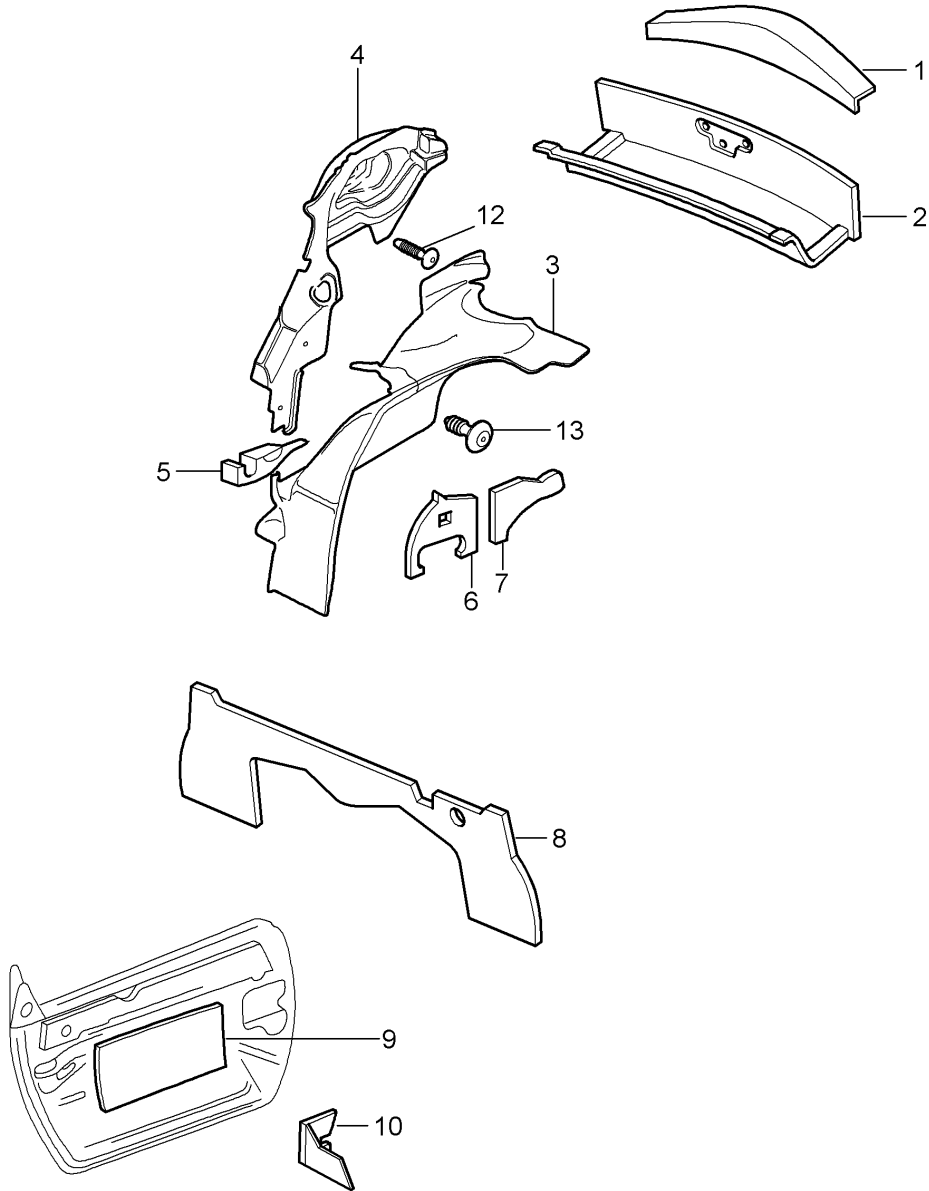

Model: 986 97

Model life 1997>>2004

Model: 986 97 Model life 1997>>2004

Pos	Part Number	Description	Remark	Qty	Model
1	986 556 665 02	Body Sound proofing 1 Sound absorber		1	
2	986 556 621 01	Cross member Sound absorber	-03	1	
2	986 556 621 02	Sound absorber	04-	1	
-	999 507 581 40	Tray Convertible top Stopper		6	
(3)	986 556 623 01	8,5 Sound absorber	/L 97	1	
3	986 556 624 01	Tray Convertible top It is necessary to rework Sound absorber	/R 97	1	
(3)	986 556 623 03	Tray Convertible top It is necessary to rework Sound absorber	/L 98-	1	
(3)	986 556 624 02	Tray Convertible top Sound absorber	/R 98-	1	
(4)	986 556 663 02	Tray Convertible top Sound absorber	/L	1	
4	986 556 664 02	Sound absorber	/R	1	
(5)	986 556 671 01	Rear bulkhead Seal	/L -03	1	
5	986 556 672 01	Seal	/R -03	1	
(5)	986 556 671 02	Seal	/L /R 04-	1	
(6)	986 556 721 02	Roll-over bar Sound absorber	/L	1	
6	986 556 722 02	Sound absorber	/R	1	
7	986 556 724 01	Engine compartment Sound absorber	/R	1	
8	986 556 741 02	Engine compartment Sound absorber		1	
9	996 556 531 01	Engine compartment Insulation		2	
(10)	996 556 605 01	Door Sound absorber	/L	1	
10	996 556 606 01	Sound absorber	/R	1	
11	996 556 723 01	Wheel housing panel Sound absorber	/LL	1	
(11)	996 556 724 01	Firewall Sound absorber	/RL	1	
12	999 703 432 40	Firewall Stopper		2	
13	999 507 581 40	8,0 Stopper		4	
14	1H0 819 943	8,5 Screw		2	
15	996 572 511 07	Sound absorber	/RL 03-	1	
(15)	996 572 511 05	Air conditioner Sound absorber	/RL 03-	1	
(15)	996 572 511 03	Air conditioner Sound absorber	/RL -02	1	
(15)	996 572 511 06	Air conditioner Sound absorber	/LL 03-	1	
(15)	996 572 511 04	Air conditioner Sound absorber	/LL 03-	1	
15	996 572 511 02	Air conditioner Sound absorber	/LL -02	1