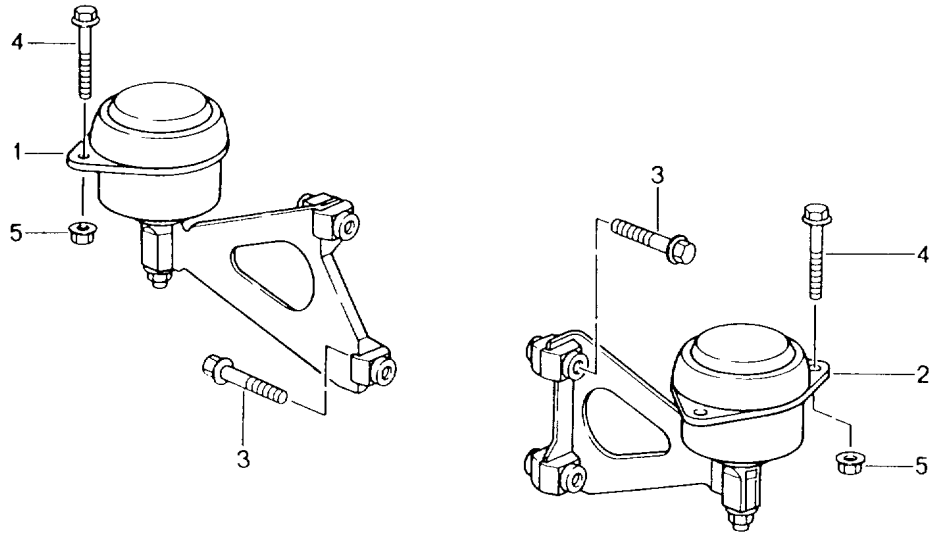

Model: 986 97

Model life 1997>>2004

Pos	Part Number	Description	Remark	Qty	Model
8	996 332 209 00	AS 48 X 68 X 10 Joint flange		2	
9	996 332 249 00	Circlip 35 X 2,5		2	

Model: 986 97

Model life 1997>>2004