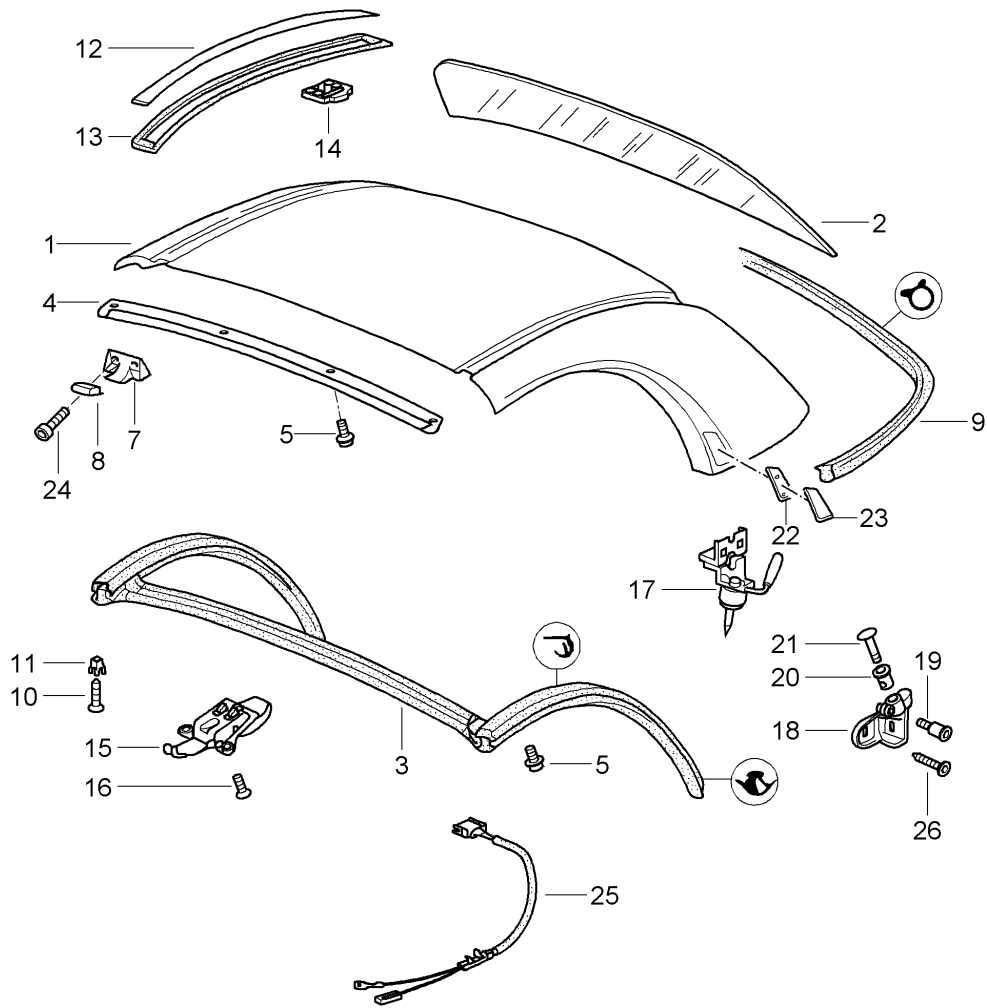

Model: 986 97

Model life 1997>>2004

Model: 986 97 Model life 1997>>2004

Pos	Part Number	Description	Remark	Qty	Model
		Hardtop Accessories Gaskets			M550
1	986 563 911 01 986 563 911 01 GRV	Hardtop Prime coated without Accessories	97	1	
1	986 563 911 03 986 563 911 03 GRV	Hardtop Prime coated without Accessories	98-	1	
2	986 563 091 01	Rear window Ready for installation		1	
2	986 563 091 02	Rear window Ready for installation		1	M008
3	986 563 025 01	Gasket		1	
4	986 563 319 01	Retaining strip		1	
5	900 067 378 09	Pan-head screw		10	
-	000 043 203 29	Sealing strap NITTO		X	
7	986 561 605 00 986 561 605 00 A09	Centring journal Black		2	
8	986 563 625 03	Cap		2	
9	986 563 027 01	Gasket		1	
10	999 073 049 02	Tapping screw		14	
11	999 507 547 40	Expander nut		22	
12	986 563 707 00 986 563 707 00 GRV	Cover strip Prime coated	/L	1	
(12)	986 563 708 00 986 563 708 00 GRV	Cover strip Prime coated	/R	1	
13	986 563 361 00	Gasket	/L	1	
(13)	986 563 362 00	Gasket	/R	1	
14	986 563 721 00	Clip		8	
15	996 563 401 00	Catch		1	
16	900 249 055 09	Countersunk-head screw M 6X20		3	
17	986 563 403 02	Catch	/L	1	
(17)	986 563 404 02	Catch	/R	1	
-	900 067 378 09	Use also: Pan-head screw Micro-self-locking		2	
18	986 561 653 04	Mounting	/L	1	
(18)	986 561 654 04	Mounting	/R	1	
19	999 219 041 00	Fit bolt		2	
20	986 563 713 02	Insert	/L	1	
(20)	986 563 714 02	Insert	/R	1	
21	986 561 655 00	Cap		2	
22	986 563 341 01	Mounting	/L	1	
(22)	986 563 342 01	Mounting	/R	1	
23	986 563 803 01 986 563 803 01 G2X	Trim cover Prime coated	/L	1	
23	986 563 804 01 986 563 804 01 G2X	Trim cover Prime coated	/R	1	
24	900 119 122 09	Pan-head screw		4	
25	986 612 081 01	Wiring harness		1	
26	999 073 150 09	Oval-head screw		4	
-	986 563 309 00	Retaining strip	/L	1	
-	986 563 310 00	Retaining strip	/R	1	
-	986 563 021 00	Sealing strip	/L	1	
-	986 563 022 00	Sealing strip	/R	1	
-	999 703 447 40	Buffer		3