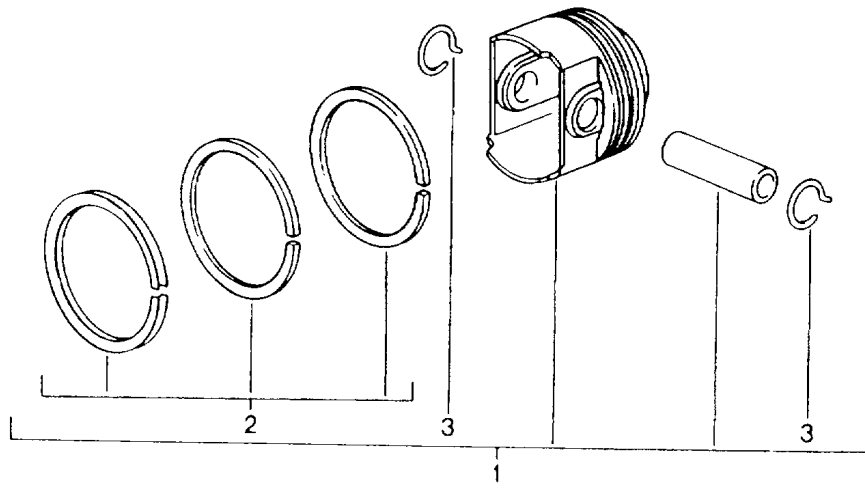

Model: 986 97

Model life 1997>>2004

Model: 986 97 Model life 1997>>2004

Pos	Part Number	Description	Remark	Qty	Model
		Piston			M96.20 M96.21/22 M96.23/24 M96.20
1	996 103 031 11	Piston Tolerance range X Identification - 476 - 482 G		6	M96.20
1	996 103 031 12	Piston Tolerance range X Identification + 482 - 488 G		6	M96.21
1	996 103 031 59	Piston Tolerance range X Identification - 529 - 535 G		6	M96.24
1	996 103 032 10	Piston Tolerance range X Identification - 532 - 538 G		6	M96.21
1	996 103 031 60	Piston Tolerance range X Identification + 535 - 541 G		6	M96.24
1	996 103 032 11	Piston Tolerance range X Identification + 538 - 544 G		6	M96.22
1	996 103 071 04	Piston Tolerance range X Identification - 460 - 466 G		6	M96.23
1	996 103 071 09	Piston Tolerance range X Identification - 460 - 466 G		6	M96.22
1	996 103 071 05	Piston Tolerance range X Identification + 466 - 472 G		6	M96.23
1	996 103 071 15	Piston Tolerance range X Identification + 466 - 472 G		6	M96.23