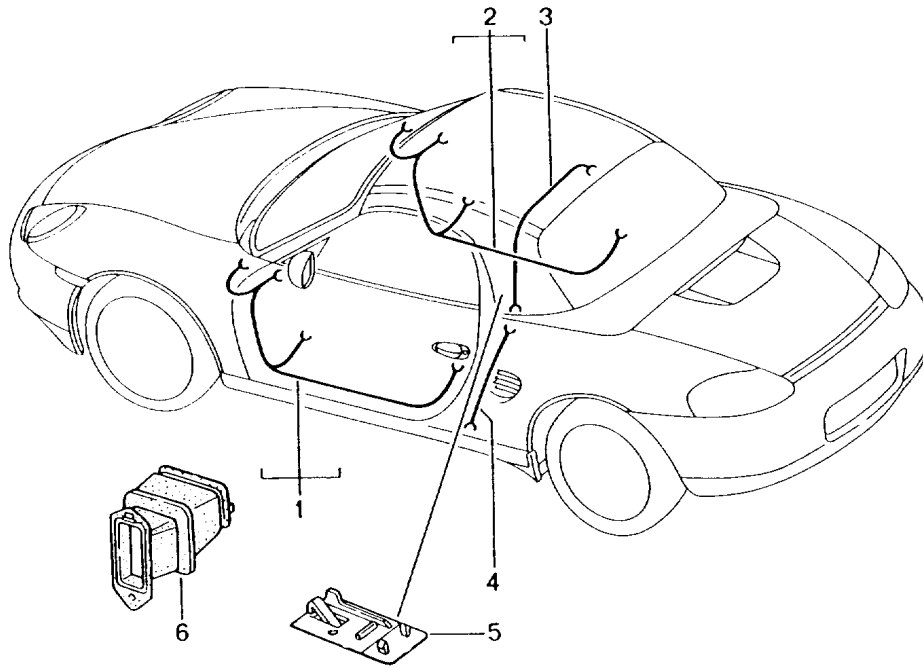

Model: 986 97

Model life 1997>>2004