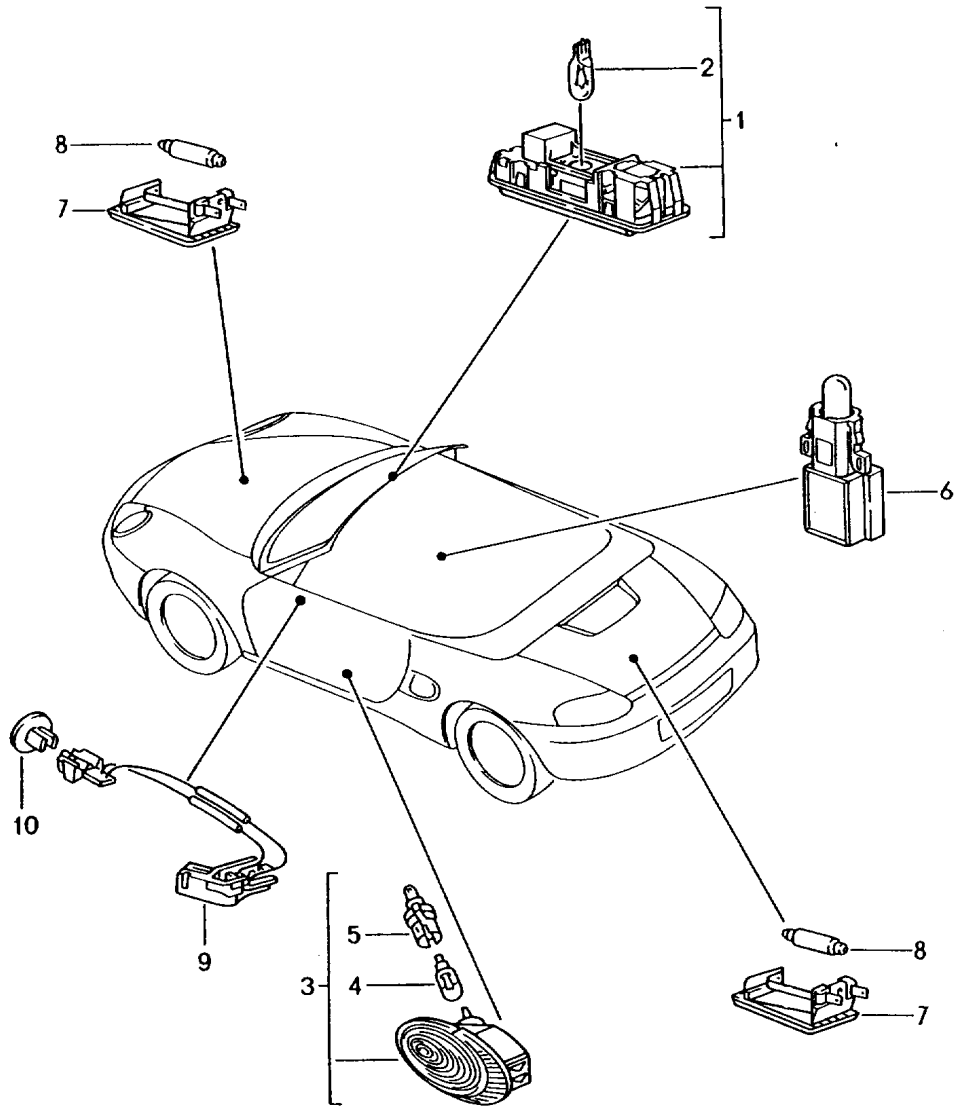

Model: 986 97

Model life 1997>>2004