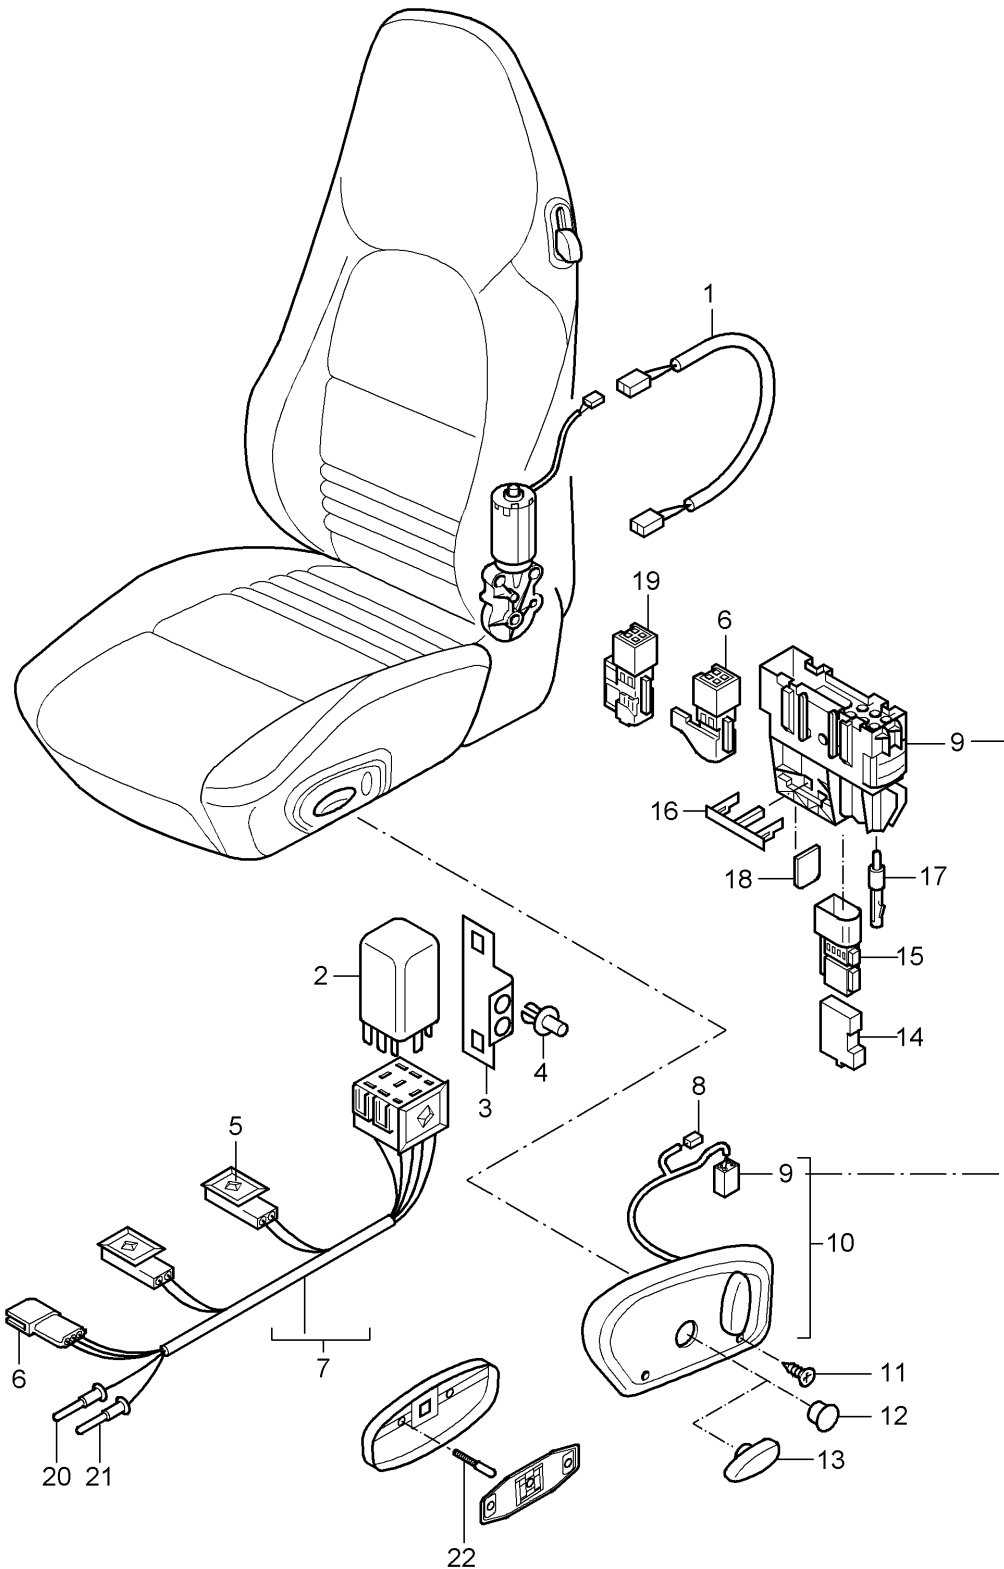

Model: 986 97

Model life 1997>>2004

Pos	Part Number	Description	Remark	Qty	Model
16	986 521 691 00	Seat frame Front Left Adapter	/L	1	
(16)	986 521 690 00	Seat frame Rear Outer Adapter	/R	1	
16	999 311 008 01	Square screw M 5 X 23,6		1	
17	986 521 687 00	Nut		1	
18	986 521 667 00	Seat adjuster guard	/LL /R /RL /L	1	

Model: 986 97

Model life 1997>>2004