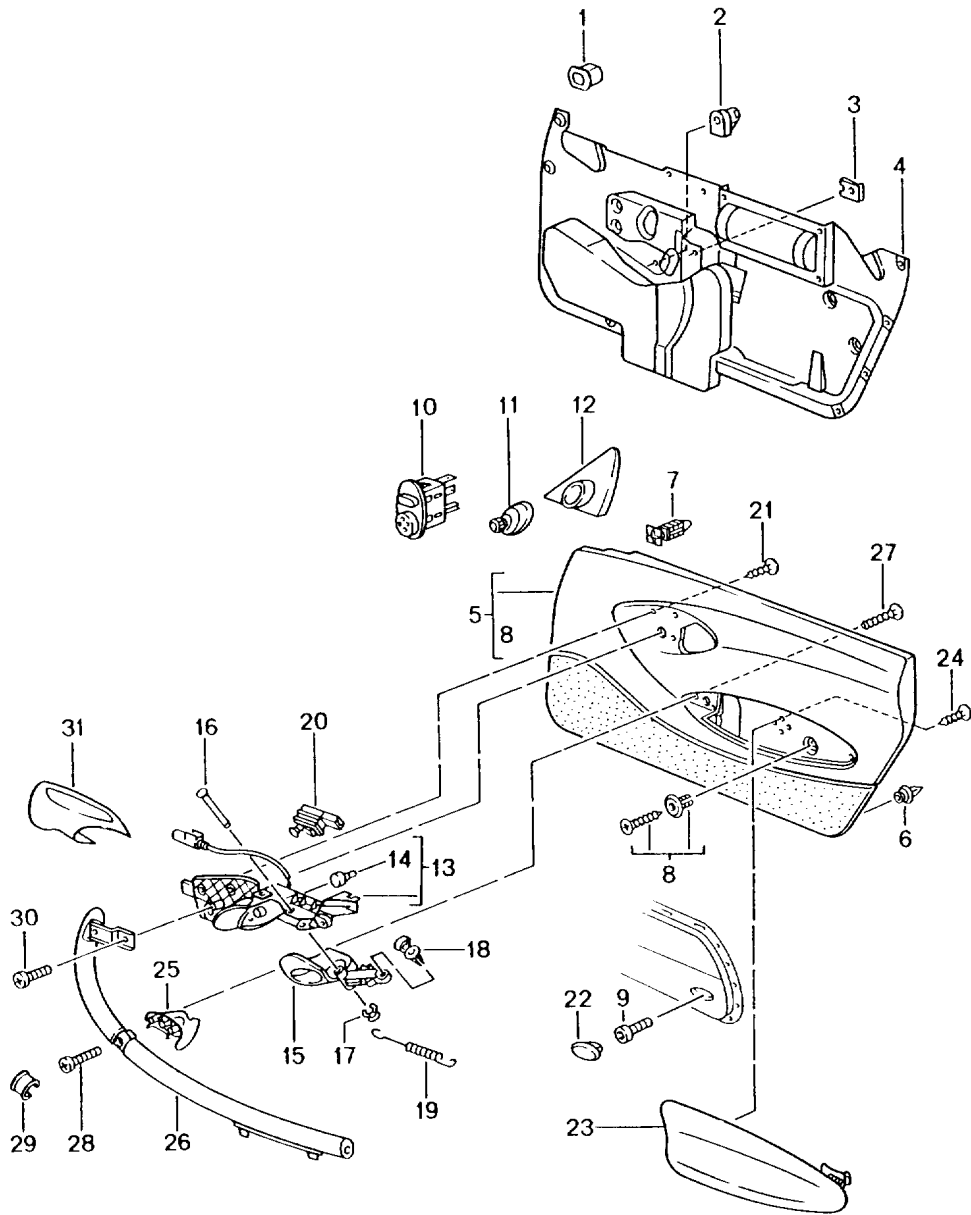

Model: 986 97 Model life 1997>>2004

Pos	Part Number	Description	Remark	Qty	Model
	986 731 981 06 G11	Metropole blue			
	986 731 981 06 D12	Dark grey			
	986 731 981 06 T12	Brown/natural			
	986 731 981 06 P12	Cinnamon brown			
(12)	986 731 901 00	Mirror housing without Illumination	-99	2	
	986 731 901 00 01C	Satin black			
12	996 731 903 00	Mirror housing with Illumination		1	
	996 731 903 00 01C	Satin black			
13	999 631 137 90	Bulb	-01	4	M274
13	999 631 147 90	Bulb 3 W	02-	4	M274
14	996 731 531 01	Mirror glass with Frame		2	M274
	996 731 531 01 01C	Satin black			
15	999 919 120 09	Oval-head screw 4,0 x 18		2	
17	999 073 166 09	Countersunk-head screw M 6 X 25		4	
18	986 701 401 06	Sticker Convertible top control German	-03	1	M488
18	986 701 401 12	Sticker Convertible top control German	04-	1	M488
18	986 701 401 07	Sticker	-03	1	M130
18	986 701 401 13	Sticker Convertible top control English	04-	1	M130
19	996 555 619 00	Grommet Wiring harness	01-	1	M265
20		Rain sensor Sensor		1	
		Interior monitoring See illustrations 9/01/03			
21		Trim cover Alarm siren See illustrations 9/01/03		1	
22		Interior light See illustrations 9/03/04		1	

Model: 986 97

Model life 1997>>2004