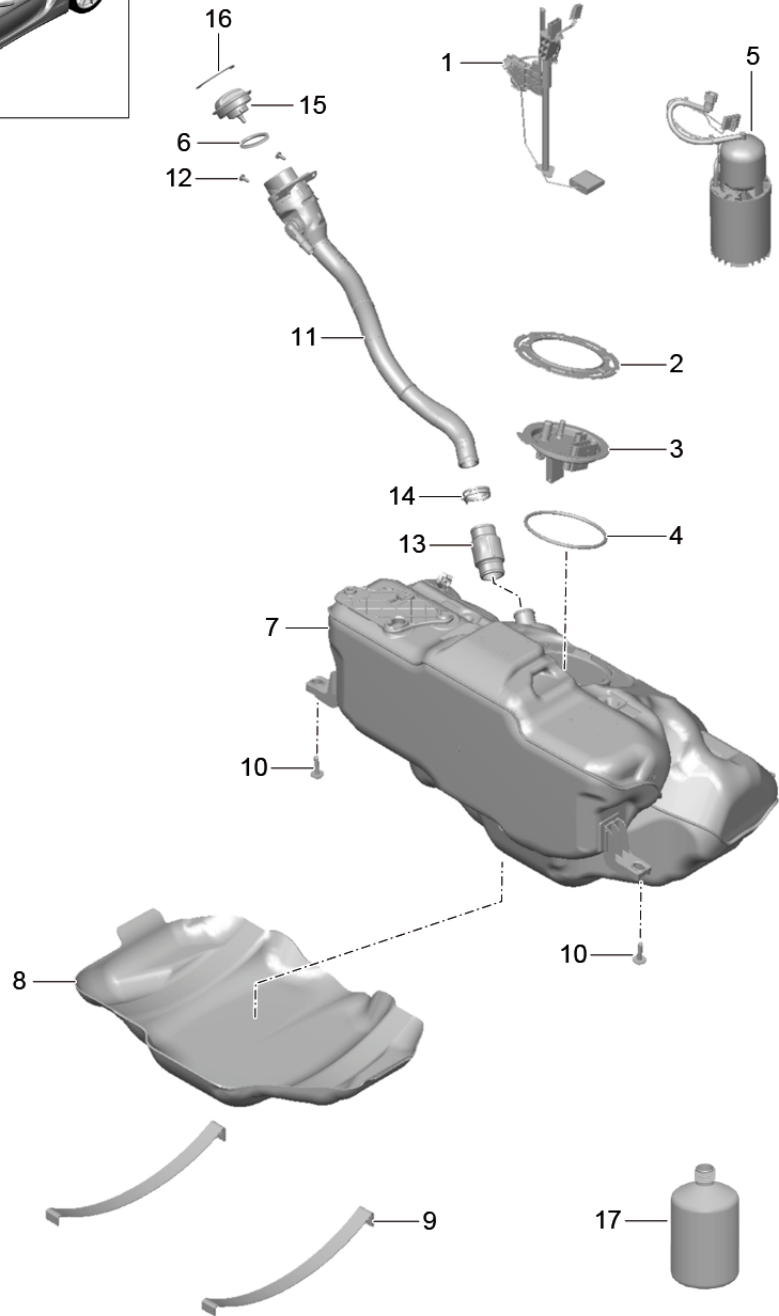

Model: 981C14

Model life 2014>>2016

Model: 981C14

Model life 2014>>2016

Pos	Part Number	Description	Remark	Qty	Model
1	991 620 831 00	Fuel tank Tank gauge		1	
2	991 201 623 00	Fuel tank Union nut		1	
3	991 201 421 00	flange		1	
4	991 201 733 01	seal ring		1	
5	991 620 141 00	Fuel pump		1	
5	991 620 141 01	Fuel pump		1	
6	1K0 201 557 A	seal ring		1	
7	991 201 021 01	Fuel tank		1	PR:098
		Discontinued part			
7	991 201 021 04	Fuel tank		1	PR:098
(7)	991 201 022 02	Fuel tank		1	PR:099
		Discontinued part			
(7)	991 201 022 04	Fuel tank		1	PR:099
8	991 201 331 00	Underside protection		1	PR:098
(8)	991 201 331 01	Underside protection		1	PR:099
9		tensioning strap		1	
		To			
		Use			
		Hilfsrahmen			
		991.504.233.01			
10	N 911 591 01	hexagon head bolt (combi)		2	
		M 8 X 40			
11	991 201 044 06	fuel filler neck		1	PR:-664
12	N 910 967 02	Oval hexagon socket head bolt		2	
		M 6 X 16			
13	991 201 812 00	Hose		1	
13	9P1 201 543	Hose		1	
14	999 512 748 01	Clip		1	
15	991 201 241 01	Fuel tank cap		1	PR:-XYB
		with:			
(15)	000 044 001 90	Holding strap Fuel tank cap aluminium		1	PR:XYB
		with:			
17	000 043 209 02	Holding strap Multi-purpose additive for Otto engine fuels 100 ML		X