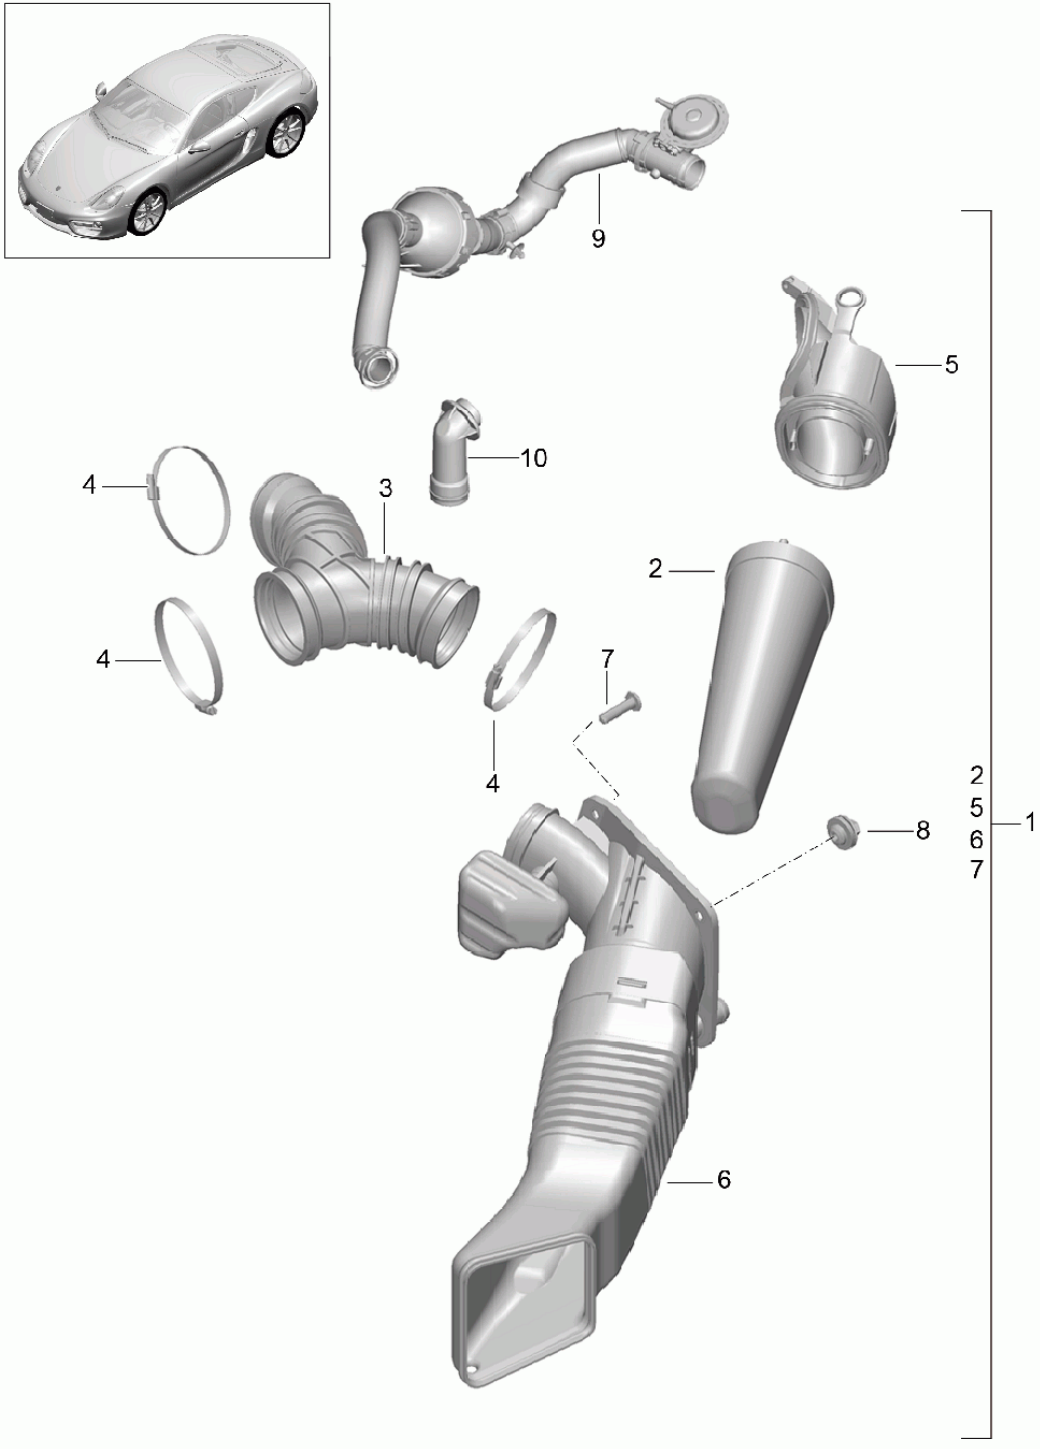

Model: 981C14

Model life 2014>>2016

Model: 981C14 Model life 2014>>2016

Pos	Part Number	Description	Remark	Qty	Model
1	981 110 021 02	Air filter	left	1	
1	981 110 021 03	Air filter D >> - MJ 2013	left	1	
(1)	981 110 022 02	Air filter	right	1	PR:-155
(1)	981 110 022 03	Air filter D - MJ 2014>>	right	1	PR:-155
(1)	981 110 024 01	Air filter	right	1	PR:155
2	981 110 130 00	Air filter element		2	
3	981 110 270 00	Air guide		1	
4	N 024 508 5	Hose clamp		3	
5	981 110 133 00	Tube	left	1	
(5)	981 110 134 00	Tube	right	1	
6	981 110 211 02	Air filter housing D >> - MJ 2013	left	1	
6	981 110 211 03	Air filter housing D - MJ 2014>>	left	1	
(6)	981 110 212 02	Air filter housing	right	1	PR:-155
(6)	981 110 214 01	Air filter housing	right	1	PR:155
7	999 919 237 00	fillister hd. bolt 5 X 20		6	
8	999 084 136 01	Hexagon nut with: Grommet M 6		8	
9	981 110 028 00	Line Diaphragm		1	PR:155
10	991 110 282 03	connection piece		1	PR:155
11	N 907 321 03	Hexagon socket oval head bolt 4,0 X 16,0		2