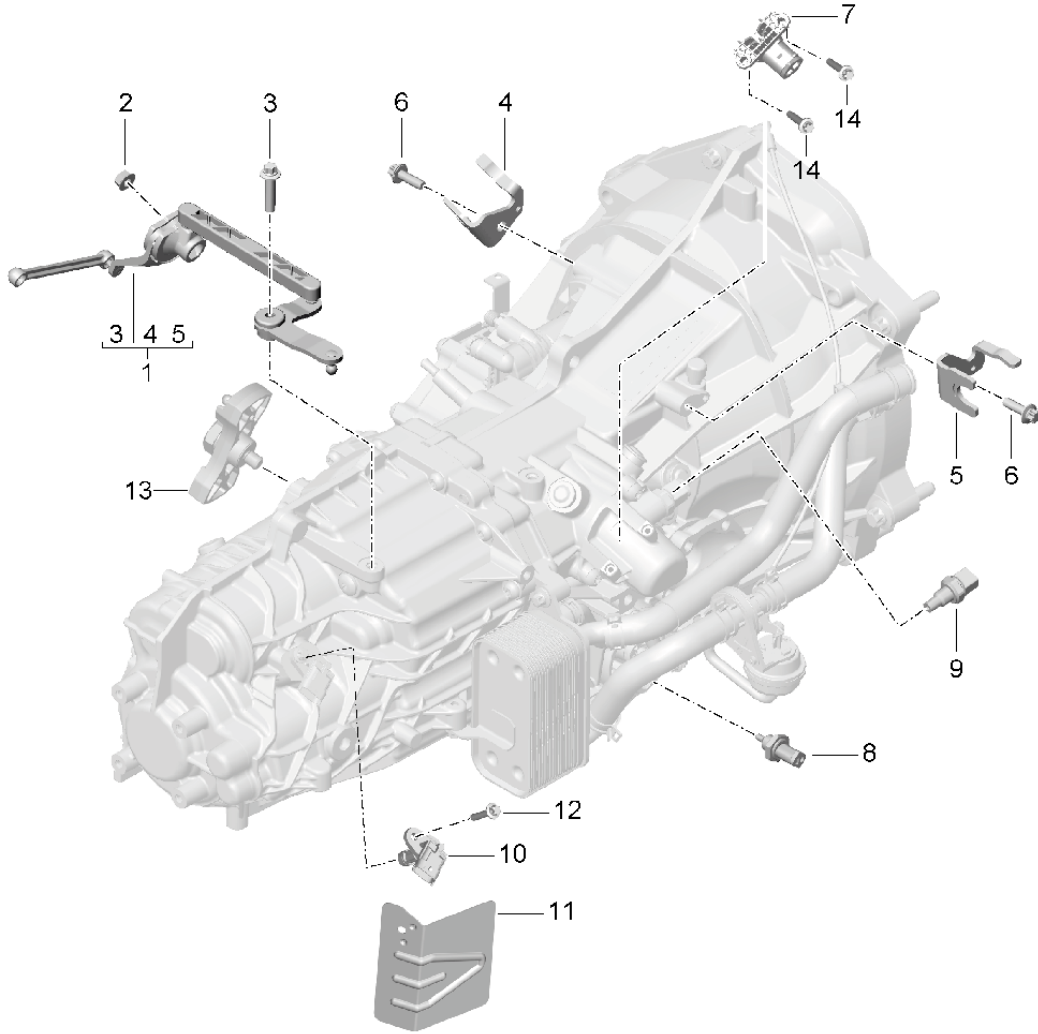

Model: 981C14

Model life 2014>>2016

Model: 981C14

Model life 2014>>2016

Pos	Part Number	Description	Remark	Qty	Model
1		Manual gearbox Individual parts relay lever		1	G8100,G8120
2	900 377 003 03	Hexagon nut M 8	see illustration: 701-000	1	
3	900 385 006 01	Torx screw BM 8 X 35 Discontinued part		1	
3	900 385 042 01	Torx screw BM 8 X 35		1	
4		Bracket		1	
5		Bracket	see illustration: 701-000	1	
6	900 385 098 01	Torx screw BM 8 X 25	see illustration: 701-000	2	
7	981 606 303 00	Sensor		1	
8	981 606 420 00	Temperature sensor		1	
9	01E 941 521 B	switch for reversing light		1	
10	7PP 905 381 A	Back-up light Inductive sensor speed sensor		1	
11	981 111 275 00	Heat insulation speed sensor		1	PR:008,-XLF
12	900 385 001 01	Torx screw BM 8 X 20		1	PR:008,-XLF
13	981 303 051 00	flywheel		1	
14	981 606 801 00	Socket head bolt M 6 X 18		2	
-	000 043 209 23	Grease LIQUI MOLY PU 53 / WDR 50 GR.		X	
-	G 052 128 A1	sealing grease for radial shaft oil seal LIQUI MOLY PU 53 / WDR 50 GR.		X