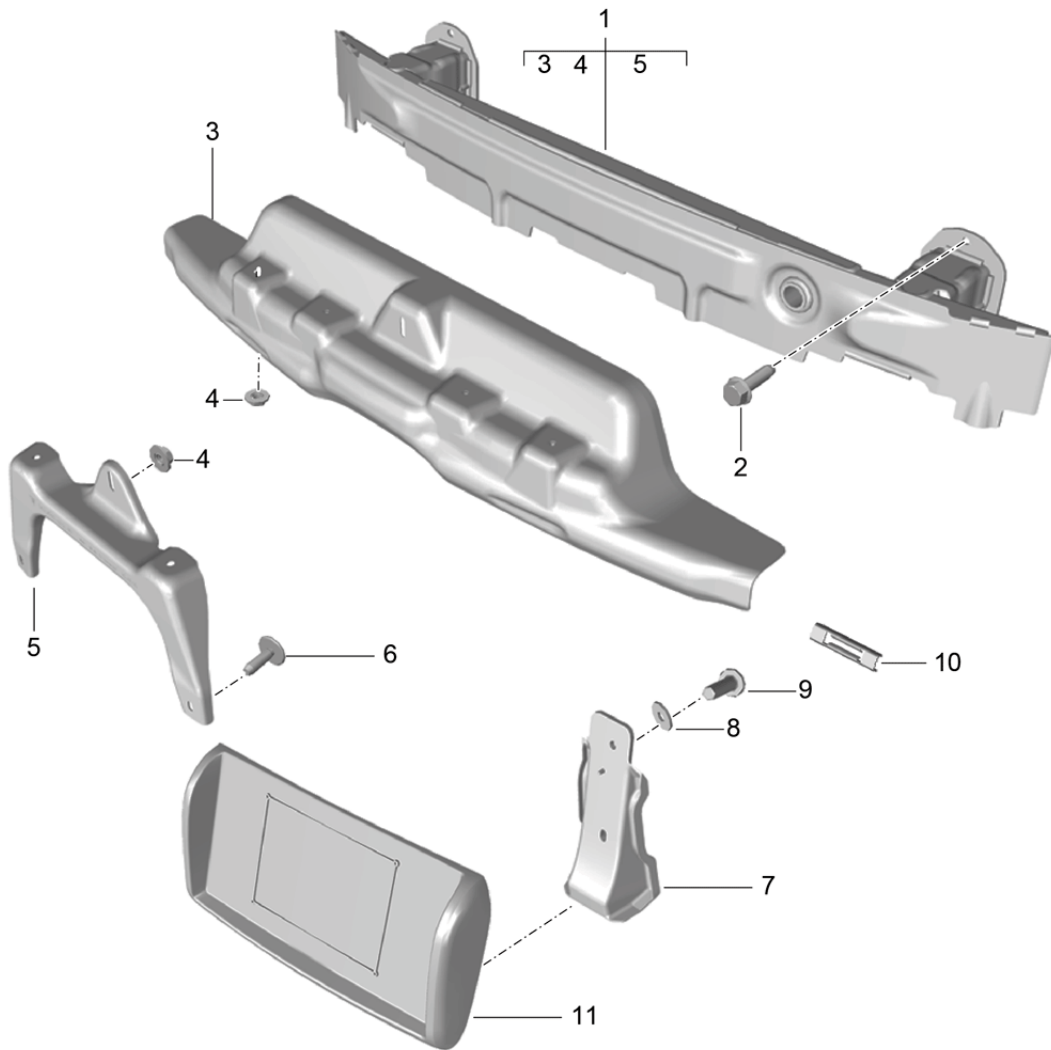

Model: 981C14

Model life 2014>>2016

Model: 981C14

Model life 2014>>2016

Pos	Part Number	Description	Remark	Qty	Model
1	981 505 141 00	Bumper carrier Bumper carrier	rear rear	1	
		with:			
2	900 378 351 01	Heat protection Hexagon bolt M 8 X 30		6	
3	981 505 475 00	Heat insulation	center	1	
4	999 076 091 01	Hexagon nut M6-S		5	
5	981 505 639 00	Rear support		2	
6	999 073 322 02	fillister hd. bolt M6X20		2