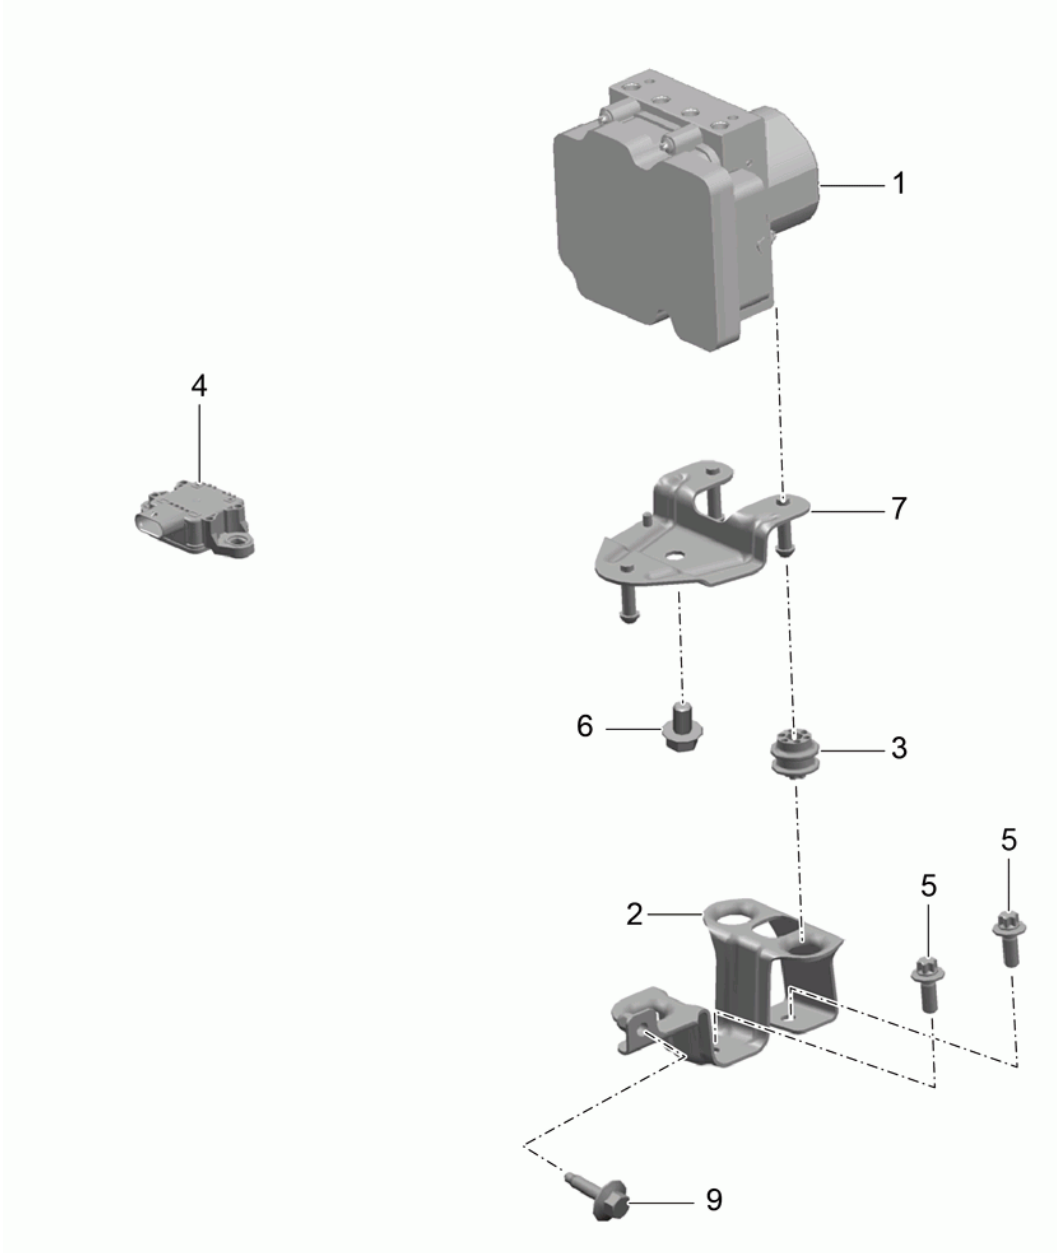

Model: 981C14

Model life 2014>>2016

Model: 981C14

Model life 2014>>2016

Pos	Part Number	Description	Remark	Qty	Model
		Hydraulic unit anti-locking brake syst. -abs- Control			
1	981 355 955 02	Hydraulic unit		1	
2	991 355 033 01	Bracket		1	
3	958 355 177 10	Stop buffer		3	
4	991 606 145 03	Sensor		1	
5	999 073 556 01	Hexagon bolt M 8 X 30		2	
6	900 378 346 01	Hexagon bolt M 10 X 1 X 16		1	
7	991 355 135 01	Retainer, upper part	upper	1	
9	N 909 995 02	Hex collared bolt AM 6 X 25		1