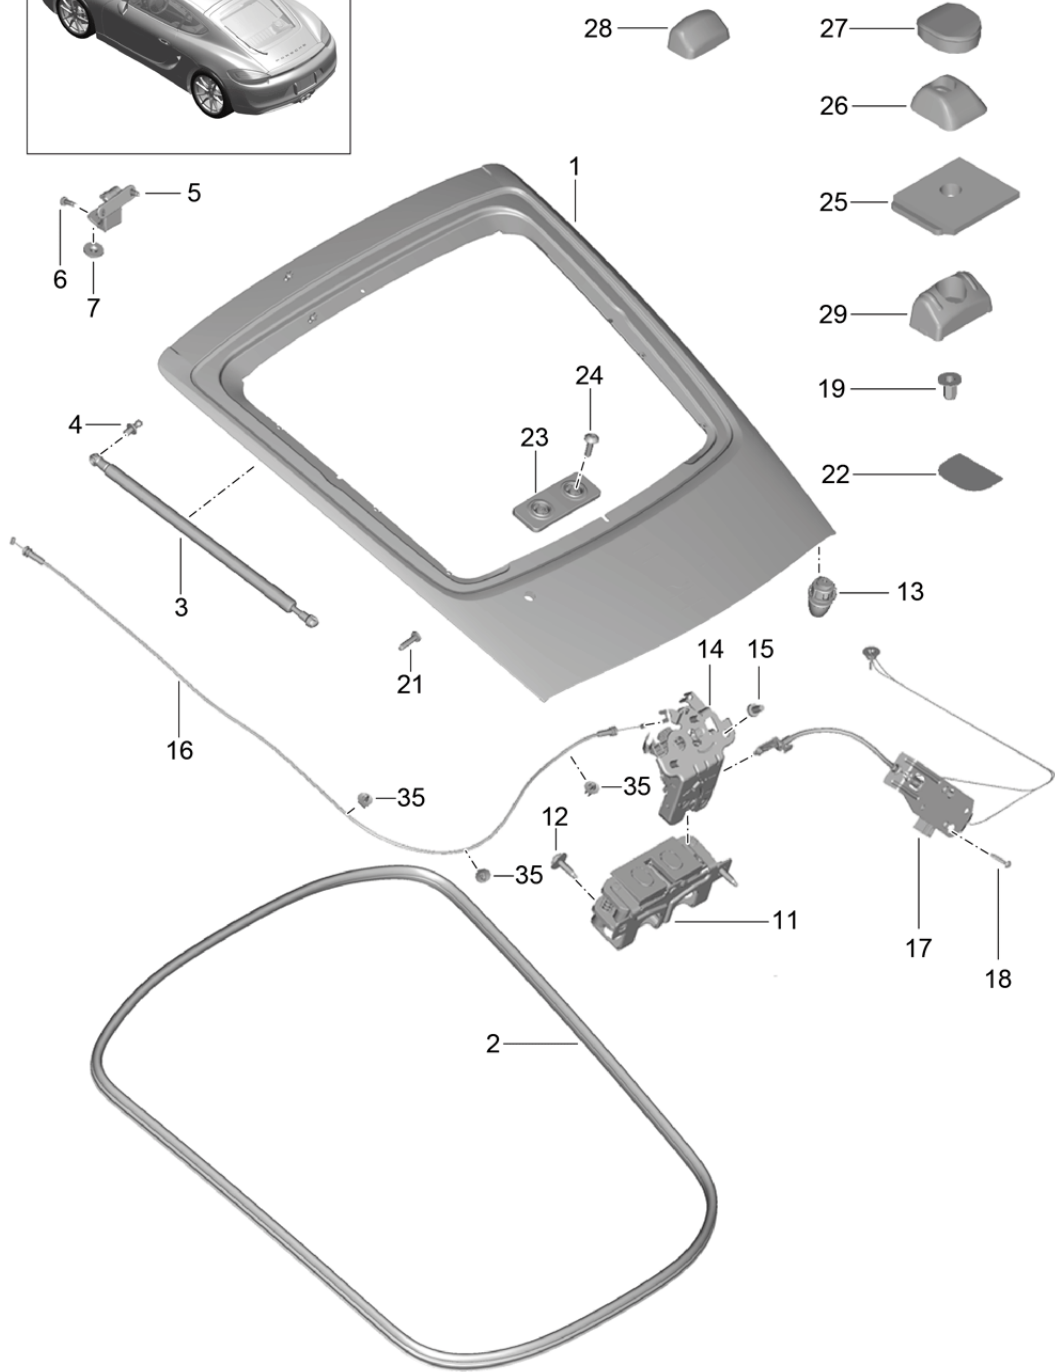

Model: 981C14

Model life 2014>>2016

Model: 981C14 Model life 2014>>2016

Pos	Part Number	Description	Remark	Qty	Model
1	981 512 011 03 981 512 011 03 GRV	Cover Cover primed	rear	1	PR:426
		also use:			
1	981 512 011 04 981 512 011 04 GRV	Cover Cover primed		1	PR:425
		also use:			
-	000 043 204 38	sealant		1	
2	981 512 611 01	Seal Cover		1	
3	981 512 551 03	Gas filled strut		2	PR:426
3	981 512 551 04	Gas filled strut		2	PR:425
4	999 167 030 01	Ball stud Gas filled strut		4	
5	981 512 151 03	Hinge	left	1	
(5)	981 512 152 03	Hinge	right	1	
6	999 073 378 01	flat round head bolt Hinge Cover M6 X 20	outer	4	
7	N 905 115 05	Hexagon collar nut self-locking		2	
11	981 512 051 01	Lock upper part		1	
12	999 073 534 01	Bolt with washer M 8 X 30		2	
13	987 512 987 00	throttle control element		2	
14	8R0 827 505	Lid lock		1	
15	999 073 104 01	Torx screw M 8 X 16		2	
16	981 512 521 05	Emergency operation		1	
17	981 512 117 00	throttle control element		1	
18	999 919 717 01	fillister hd. bolt 5,0 X 27		2	
19	999 500 159 01	rivetted cap nut M6/0,75		4	
21	999 073 188 09	fillister hd. bolt M6 X 25		4	
25	981 512 899 00	basic plate Bodyshell		2	
26	981 512 897 00	Adjusting mechanism Bodyshell		2	
27	981 512 895 00	Cover cap Bodyshell		2	
28	981 512 893 00	Cover cap Cover		2	
29	981 512 891 00	basic plate Cover		2	
35	9A7 837 851 00	Retaining clip Cable Emergency operation		3