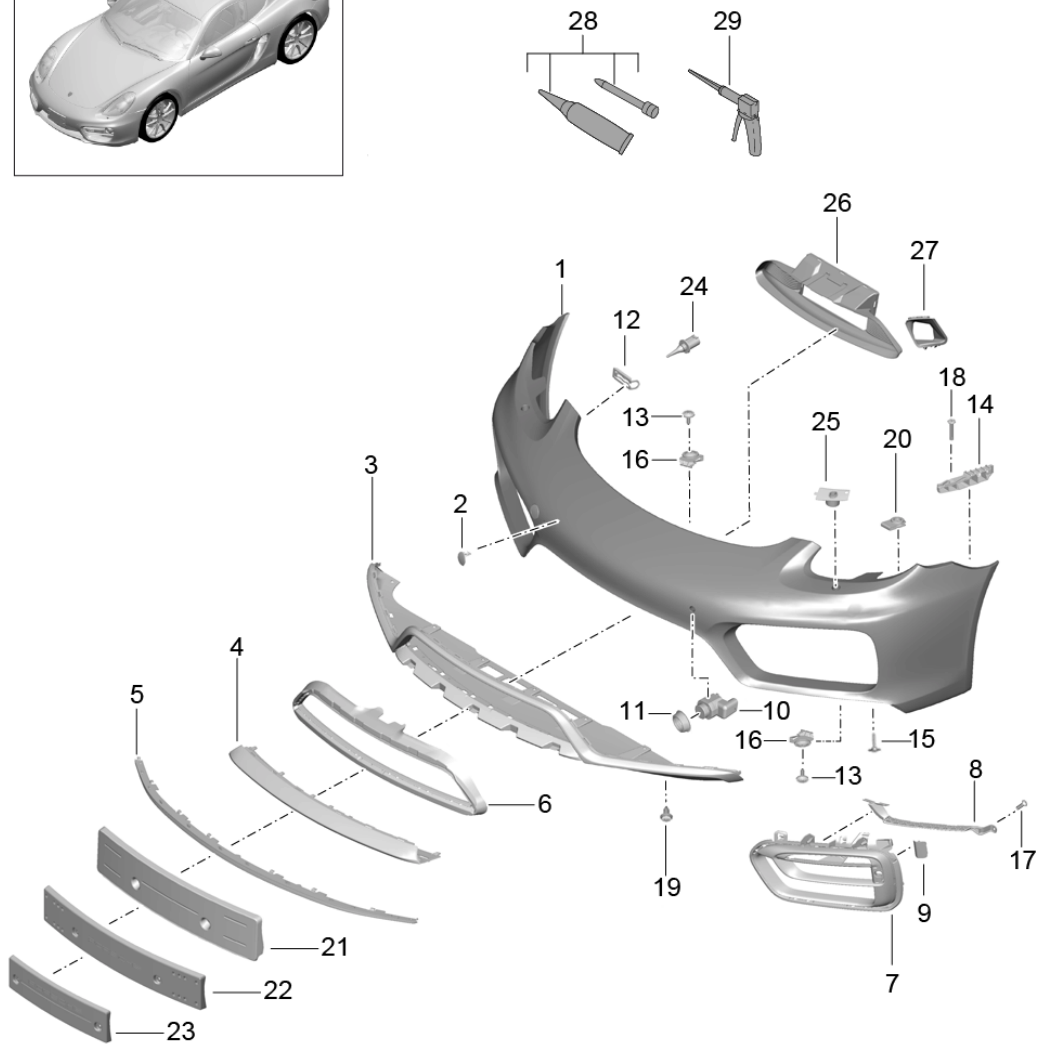

Model: 981C14 Model life 2014>>2016

Pos	Part Number	Description	Remark	Qty	Model
(24)	981 701 051 16 1E0 981 701 051 19	Black Assembly kit Number plate Carrier	Japan ACC	1	PR:209,456
25	981 701 051 19 1E0 958 505 535 00	Black Sensor Temperature sensor		1	PR:572,573
26	981 505 661 02	Retaining plate Headlight washer system	left	1	PR:288
(26)	981 505 662 02	Retaining plate Headlight washer system also use:	000 043 300 47 right	1	PR:288
27	981 575 141 08 981 575 141 08 1E0	Air guide Black	000 043 300 47 center	1	PR:-456
(27)	981 575 141 13 981 575 141 13 1E0	Air guide Black	center	1	PR:456
28	981 575 521 00	guide funnel Fanfare	left	1	
(28)	981 575 522 00	guide funnel Fanfare	right	1	
29	000 043 300 47	Adhesive set adhesive with:		1	
-		5-fold emulsion tube Bracket Headlight washer system use if required:			
30	000 043 300 48	Tool set for adhesive		1	

Model: 981C14

Model life 2014>>2016