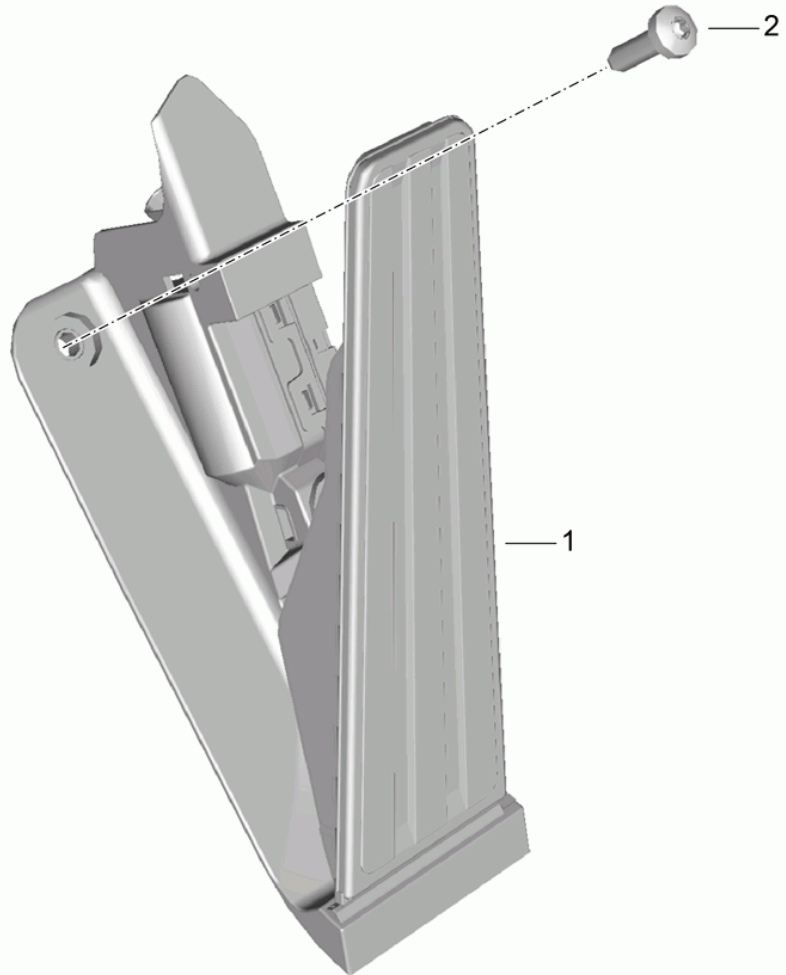

Model: 981C14

Model life 2014>>2016

Pos	Part Number	Description	Remark	Qty	Model
		clutch actuation			
		Clutch master cylinder			
		Clutch slave cylinder			
		Lines			
1	991 423 151 00	Elbow fitting		1	PR:099
2	991 423 108 02	Clutch tube		1	PR:099
3	9G2 116 237 00	Slave cylinder		1	
		Discontinued part			
3	9G2 116 237 01	Slave cylinder		1	
4	981 423 377 02	Clutch hose		1	
		Discontinued part			
(4)	981 423 377 03	Clutch hose		1	
		Discontinued part			
(4)	981 423 377 04	Clutch hose		1	
5	999 507 586 40	Cable holder		1	PR:098
6	991 423 153 00	Sleeve		2	
7	999 591 922 40	Bracket		2	
8	8E0 611 797 D	Bracket		3	
9	999 507 272 40	Cable holder		1	
10	991 423 514 01	Bracket		8	
		Discontinued part			
(10)	991 423 514 02	Bracket		8	
12	991 423 137 03	suction line		2	PR:098
		Clutch master cylinder			
13	991 423 171 00	Clutch master cylinder		1	
14	999 507 567 40	Cable holder		6	
16	981 423 113 02	Clutch tube		1	
17	991 423 138 02	suction line		1	PR:099
		Clutch master cylinder			

Model: 981C14

Model life 2014>>2016