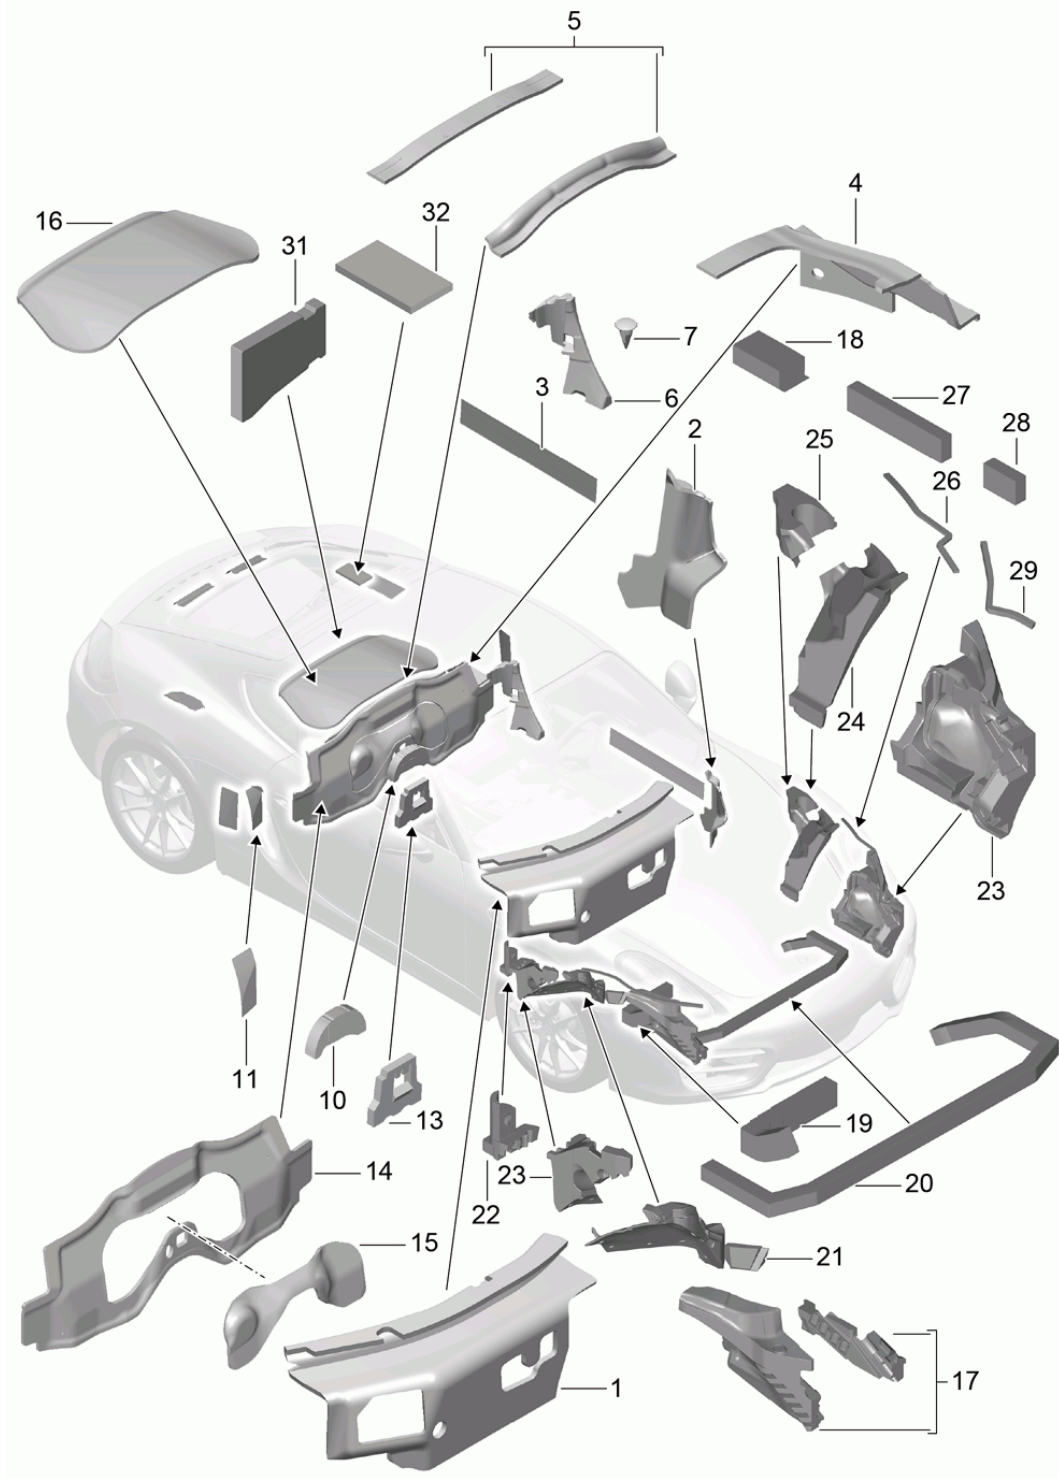

Model: 981C14

Model life 2014>>2016

Model: 981C14 Model life 2014>>2016

Pos	Part Number	Description	Remark	Qty	Model
1	991 556 723 00	Body Sound proofing 1 Sound absorber	lhd	1	PR:098
(1)	991 556 724 00	Firewall Sound absorber	rhd	1	PR:099
2	991 556 605 01	Firewall Sound absorber	left	1	
(2)	991 556 606 00	Wheel housing Sound absorber	front right	1	
3	997 556 531 01	Wheel housing sound absorber for door	front	2	
4	981 556 721 00	Sound absorber	left	1	
(4)	981 556 722 00	Engine bay Sound absorber	side right	1	
5	981 556 645 00	Engine bay Sound absorber	side front and rear	2	
6	981 556 603 01	Engine bay Sound absorber	left	1	
(6)	981 556 604 01	Cover Belt Sound absorber	right	1	
7	999 703 259 40	Cover Belt Bungs Sound absorber		2	
10	981 556 683 01	Cover Belt Sound absorber	rear	1	
11	991 556 503 00	Centre console Damping	inner	1	
13	981 556 681 01	Sound absorber Seal		1	
14	981 556 741 01	tunnel Sound absorber		1	
15	981 556 745 00	filler plate Engine bay Sound absorber		1	
(15)	981 556 513 00	filler plate Passenger compartment Damping		1	GTS PR:011
(15)	981 556 514 00	Cover filler plate D - MJ 2015>>		1	GTS PR:011
(15)	981 556 515 00	Damping Cover filler plate D - MJ 2015>>	center	1	GTS PR:011
16	981 556 743 00	Sound absorber cover for engine compartment Passenger compartment		1	
17	991 572 532 00	Foam part PDCC		1	PR:098
(17)	991 572 534 00	Firewall Foam part PDCC		1	PR:098
18	991 572 529 00	Firewall Foam part		1	
19	991 572 525 01	Fuel tank Foam part		1