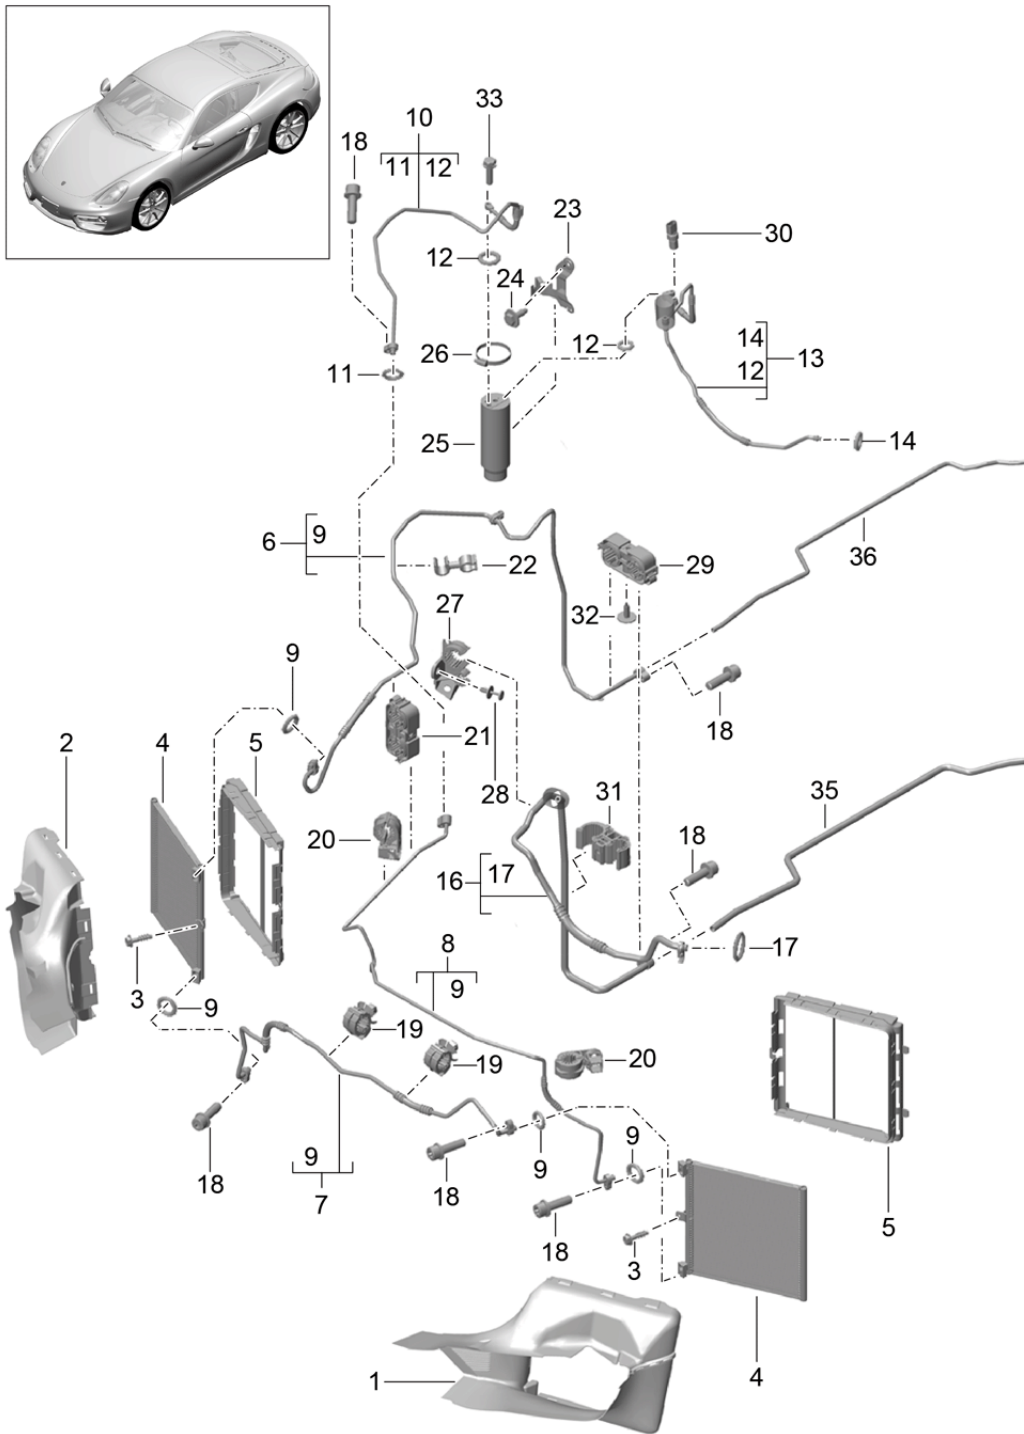

Model: 981C14

Model life 2014>>2016

Pos	Part Number	Description	Remark	Qty	Model
1	9A1 126 011 05	Compressor		1	
(1)	9A1 126 011 AX	Air conditioning Compressor		1	
2	900 385 134 01	Compressor Replacement parts		1	
3	900 385 102 01	Hexagon head bolt M8X170		1	
4		Torx screw M8X90		2	
5		suction line see illustration, item:	813-025,4	1	
6	N 104 144 02	Pressure line see illustration, item:	813-025,5	1	
7	000 043 200 04	Socket head bolt with hexagon socket head M 8X28-U		2	
		Compressor oil 250 ML		1	

Model: 981C14

Model life 2014>>2016