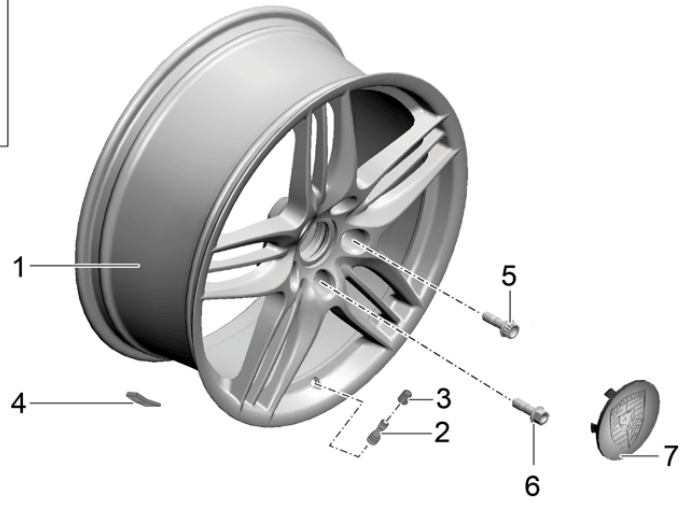

Model: 981C14

Model life 2014>>2016