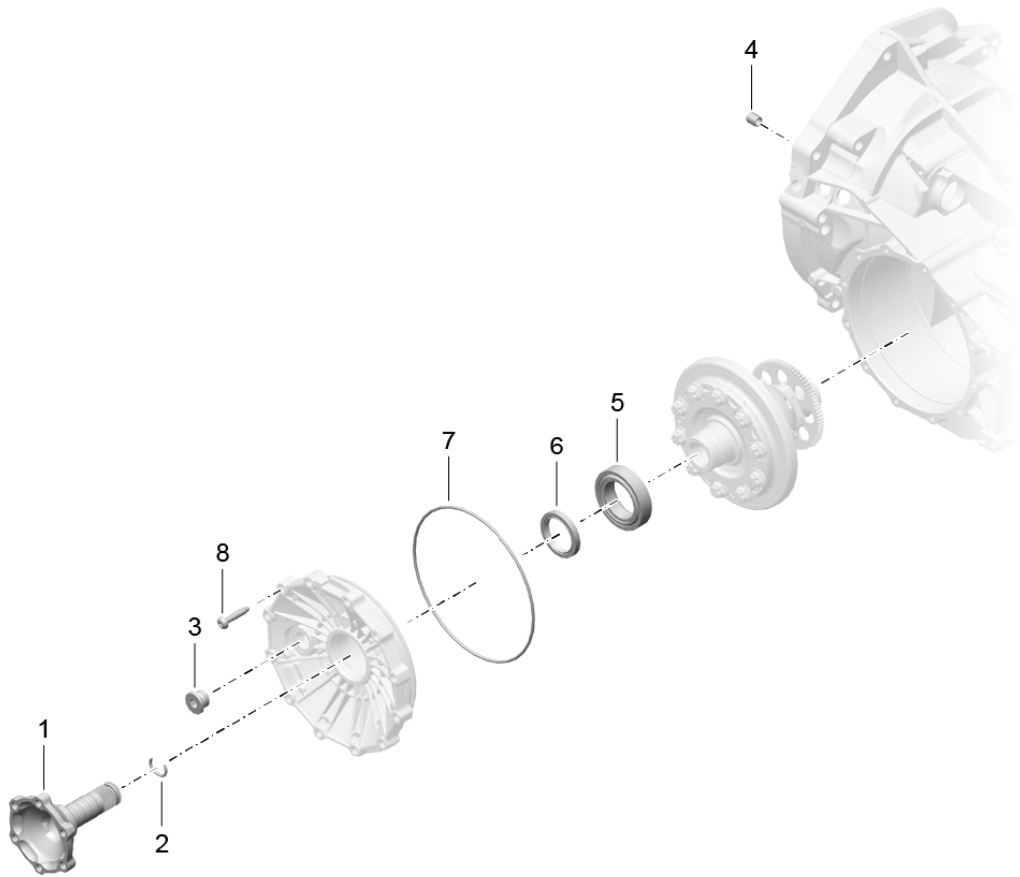

Model: 981C14

Model life 2014>>2016

Model: 981C14

Model life 2014>>2016

Pos	Part Number	Description	Remark	Qty	Model
		Manual gearbox Individual parts limited slip differential			G8100,G8120
1	987 332 209 11	Drive flange		2	G8100
(1)	987 332 209 41	Drive flange		2	G8120
2	012 409 413	snap ring		2	
3	N 910 597 01	sealing plug M22 X 1,5		1	
4	999 203 003 00	Bearing bush 16 X 22 X 20		4	
5	01X 409 123	Taper roller bearing		2	
6	016 409 399 B	radial shaft seal		2	
7	N 905 144 01	Drive flange O-ring 171,00 X 3,50		1	G8100
(7)	999 701 497 40	O-ring 194,00 X 3,50		1	G8120
8	999 073 368 01	Torx screw M 8 X 42		10