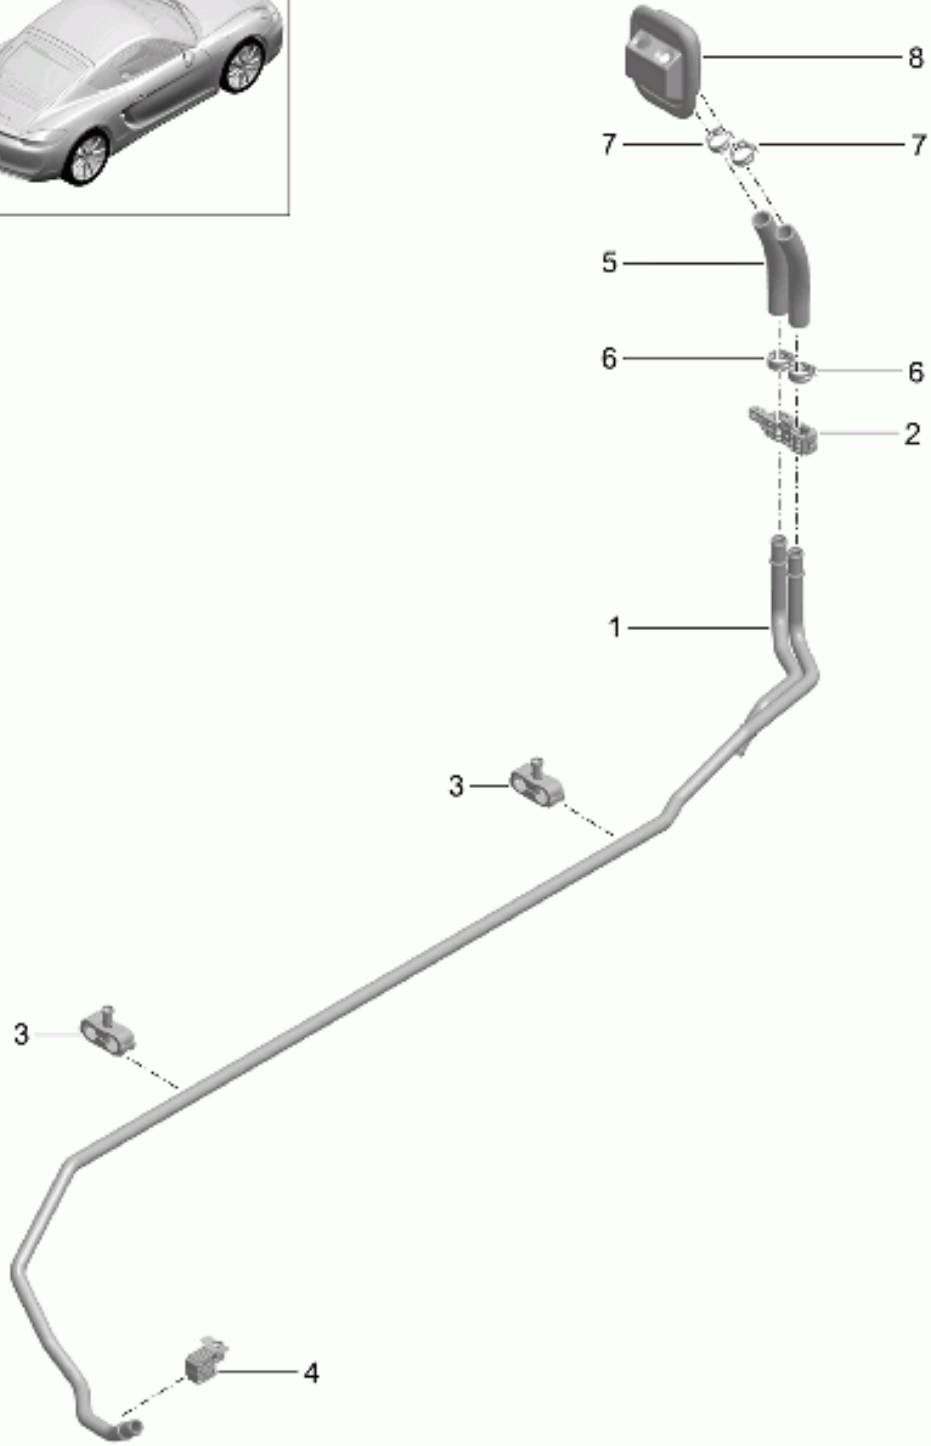

Model: 981C14

Model life 2014>>2016