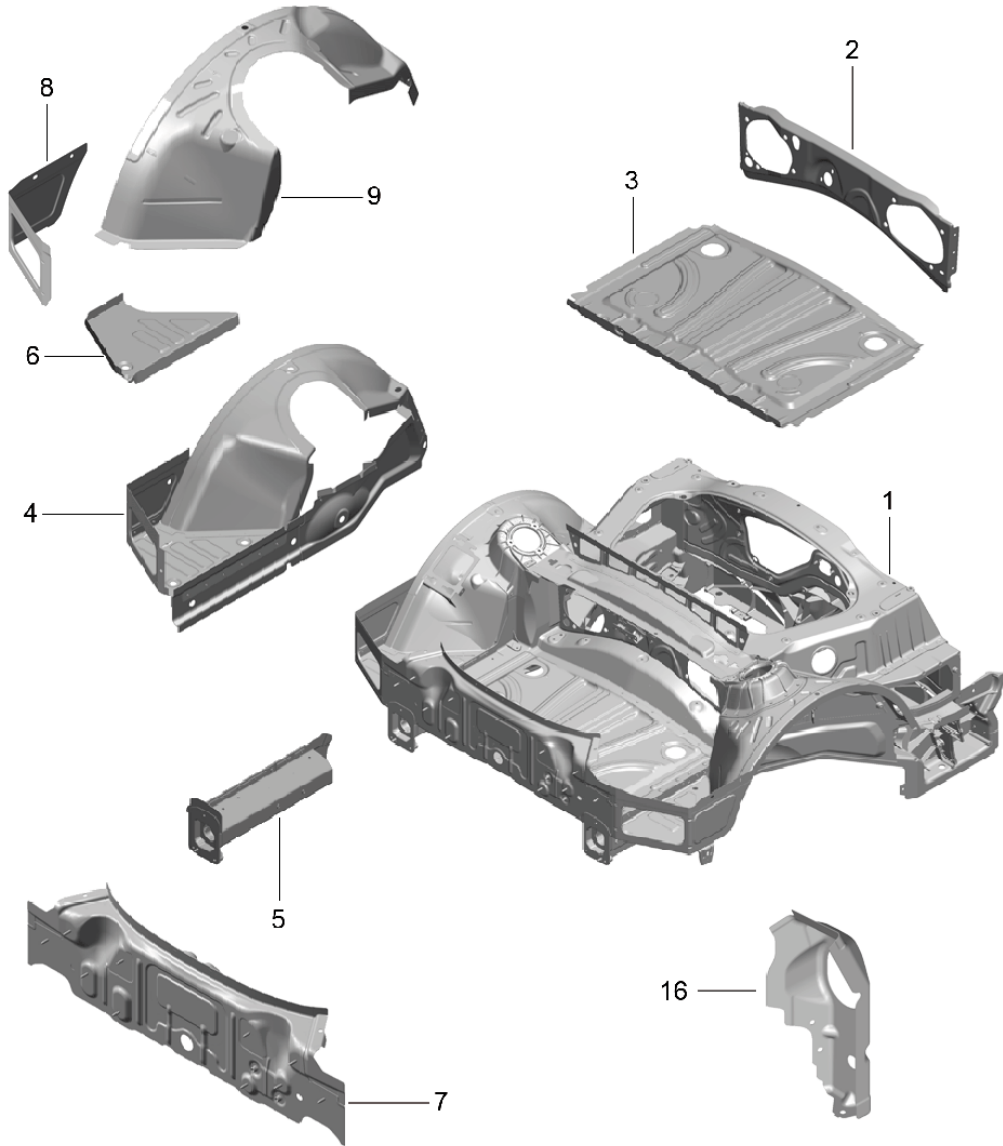

- 15 — [Cylinder] — 10
- 14 — [Cylinder] — 11
- 13 — [Cylinder] — 12