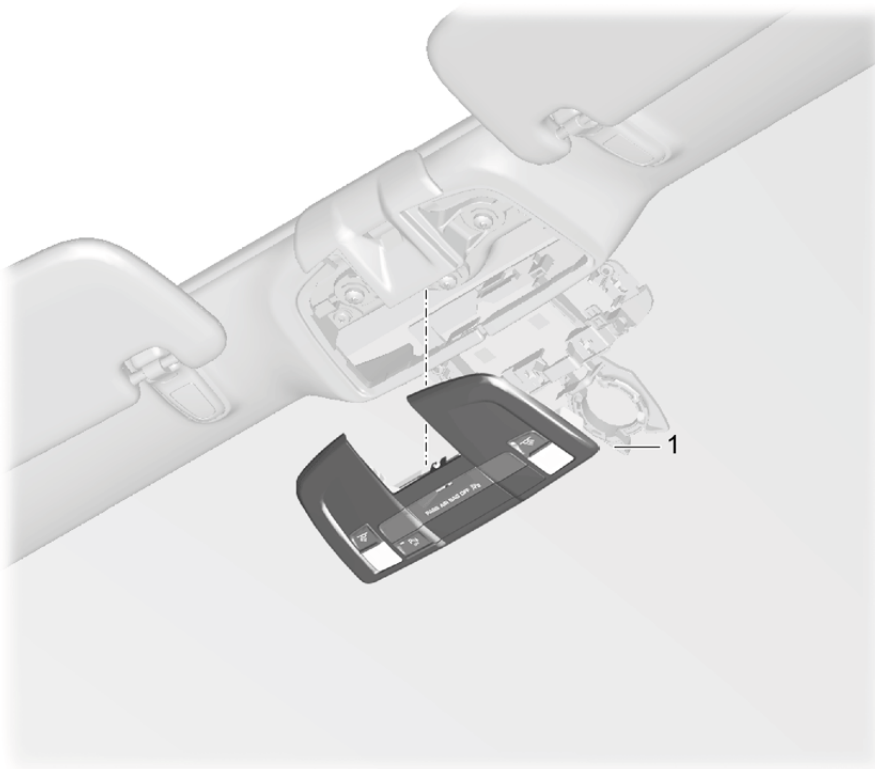

Model: 981C14

Model life 2014>>2016

Model: 981C14 Model life 2014>>2016

Pos	Part Number	Description	Remark	Qty	Model
1	991 613 123 07	Console Roof Roof console		1	PR:-607, -608,-630, -636,-638
1	991 613 123 07 1E0 991 613 124 07	Black Roof console		1	PR:607,608, -630,-636, -638
1	991 613 124 07 1E0 991 613 134 07	Black Roof console		1	PR:636,638, -607,-608, -630
1	991 613 134 07 1E0 991 613 135 07	Black Roof console		1	PR:607,608, 636,638,-630
1	991 613 135 07 1E0 991 613 223 07	Black Roof console		1	PR:630,-607, -608,-636, -638
1	991 613 223 07 1E0 991 613 224 07	Black Roof console		1	PR:607,608, 630,-636, -638
1	991 613 224 07 1E0 991 613 234 07	Black Roof console		1	PR:630,636, 638,-607, -608
1	991 613 234 07 1E0 991 613 235 07	Black Roof console		1	PR:607,608, 630,636,638
	991 613 235 07 1E0	Black