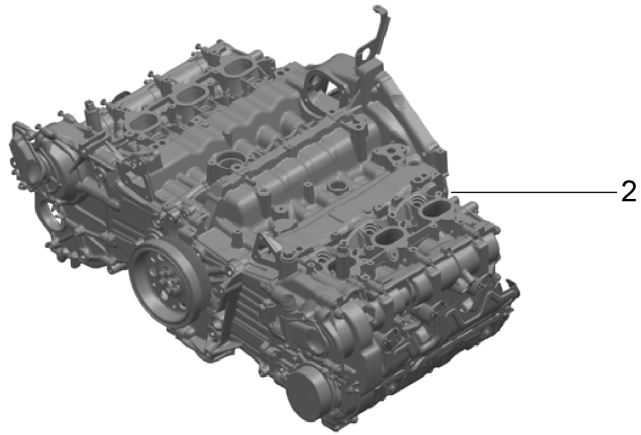

Model: 981C14

Model life 2014>>2016

Model: 981C14 Model life 2014>>2016

Pos	Part Number	Description	Remark	Qty	Model
		Replacement engine without: Clutch plate - PDK - Gearbox without: flywheel Manual gearbox with: Compressor Air conditioning			
1	9A1 100 922 04	Replacement engine		1	A122+ PR:-145
1	9A1 100 922 DX	D - MJ 2014>> - MJ 2014 Replacement engine		1	A122+ PR:-145
1	9A1 100 922 05	D - MJ 2014>> - MJ 2014 Replacement engine		1	A122+ PR:145
1	9A1 100 922 EX	D - MJ 2014>> - MJ 2014 Replacement engine		1	A122+ PR:145
1	9A1 100 923 04	D - MJ 2014>> - MJ 2014 Replacement engine		1	A123+ PR:-145
1	9A1 100 923 DX	D - MJ 2014>> - MJ 2014 Replacement engine		1	A123+ PR:-145
1	9A1 100 923 05	D - MJ 2014>> - MJ 2014 Replacement engine		1	A123+ PR:145
1	9A1 100 923 EX	D - MJ 2014>> - MJ 2014 Replacement engine		1	A123+ PR:145
1	9A1 100 922 06	D - MJ 2014>> - MJ 2014 Replacement engine		1	A122+ PR:-145
1	9A1 100 922 FX	D - MJ 2015>> - MJ 2015 Discontinued part Replacement engine		1	A122+ PR:-145
1	9A1 100 922 07	D - MJ 2015>> - MJ 2015 Discontinued part Replacement engine		1	A122+ PR:145
1	9A1 100 922 GX	D - MJ 2015>> - MJ 2015 Discontinued part Replacement engine		1	A122+ PR:145
1	9A1 100 923 06	D - MJ 2015>> - MJ 2015 Discontinued part Replacement engine		1	A123+ PR:-145
1	9A1 100 923 FX	D - MJ 2015>> - MJ 2015 Replacement engine		1	A123+ PR:-145
1	9A1 100 923 07	D - MJ 2015>> - MJ 2015 Replacement engine		1	A123+ PR:145
1	9A1 100 923 GX	D - MJ 2015>> - MJ 2015 Replacement engine		1	A123+ PR:145
		D - MJ 2015>> - MJ 2015