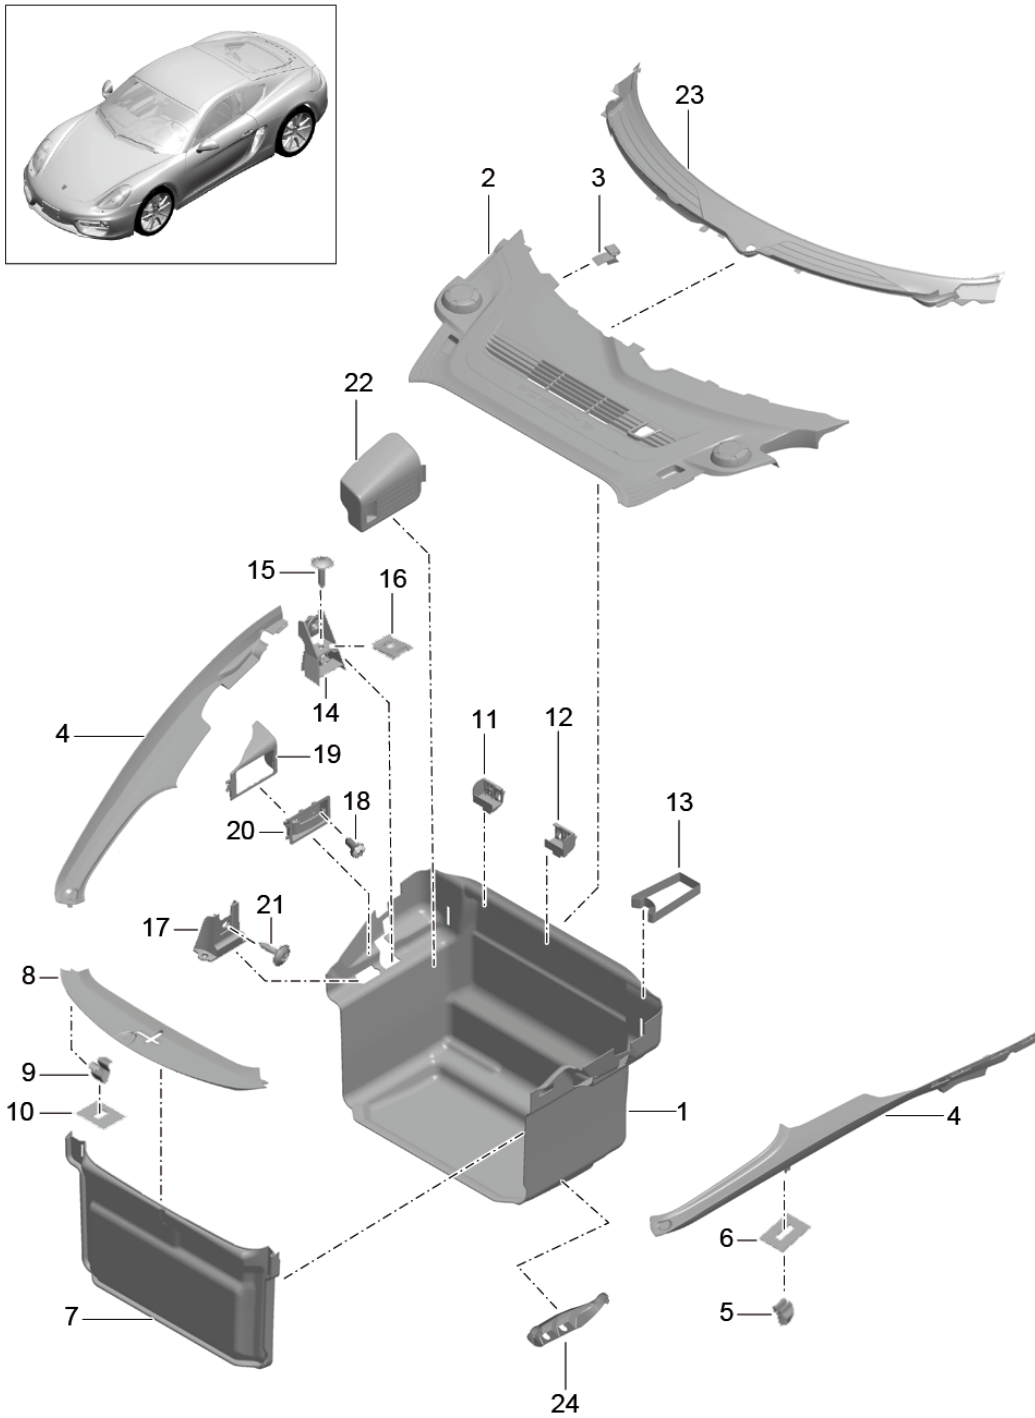

Model: 981C14

Model life 2014>>2016