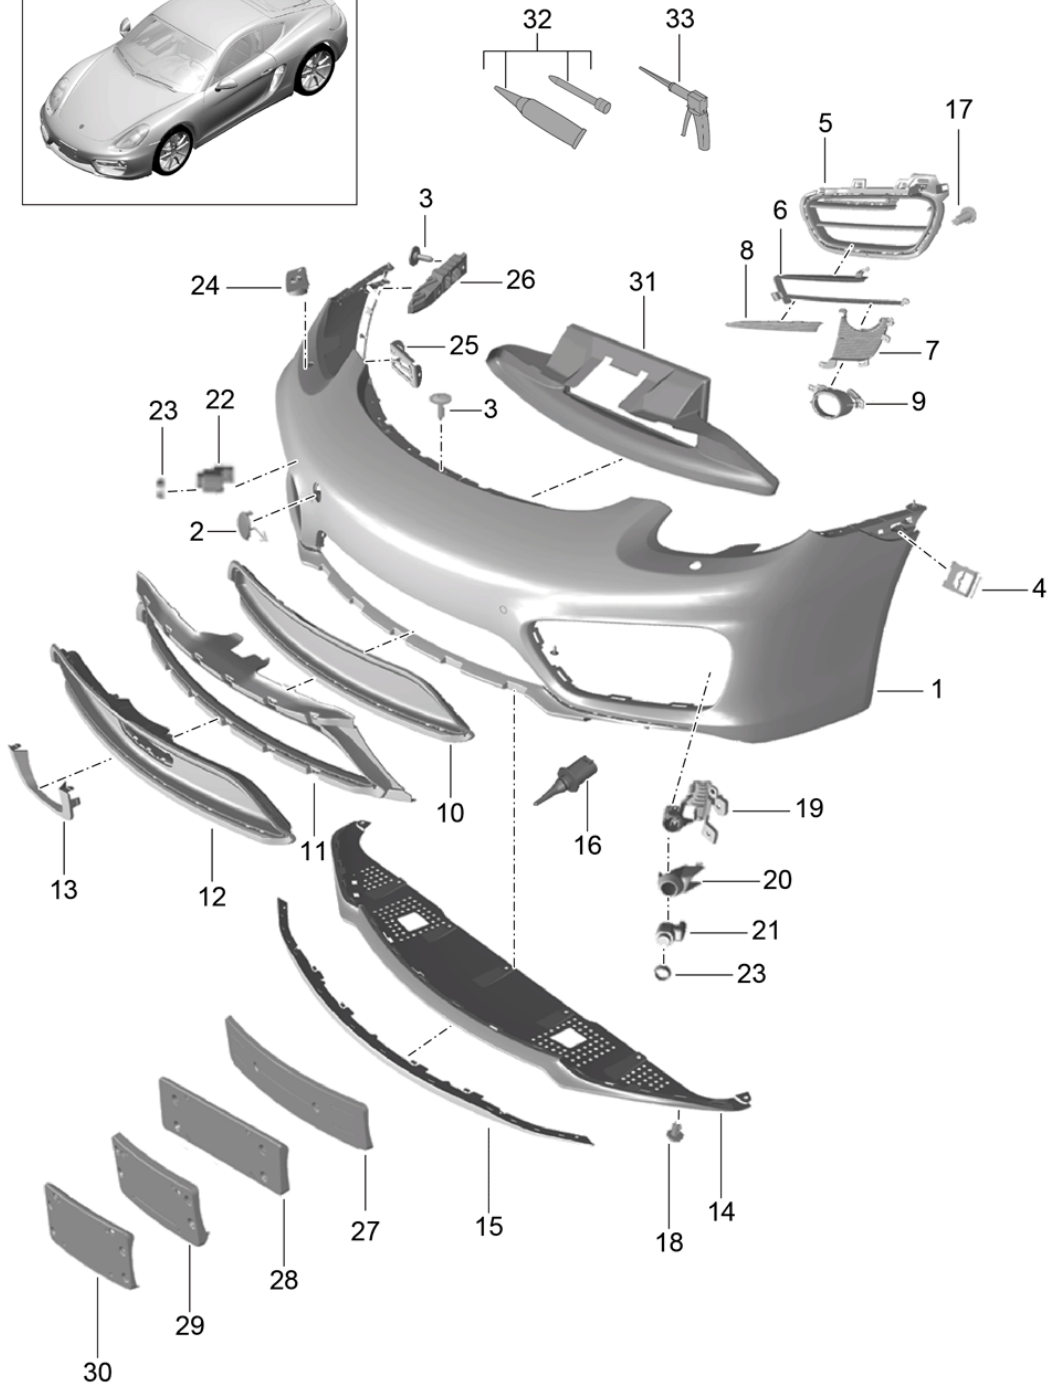

Model: 981C14

Model life 2014>>2016