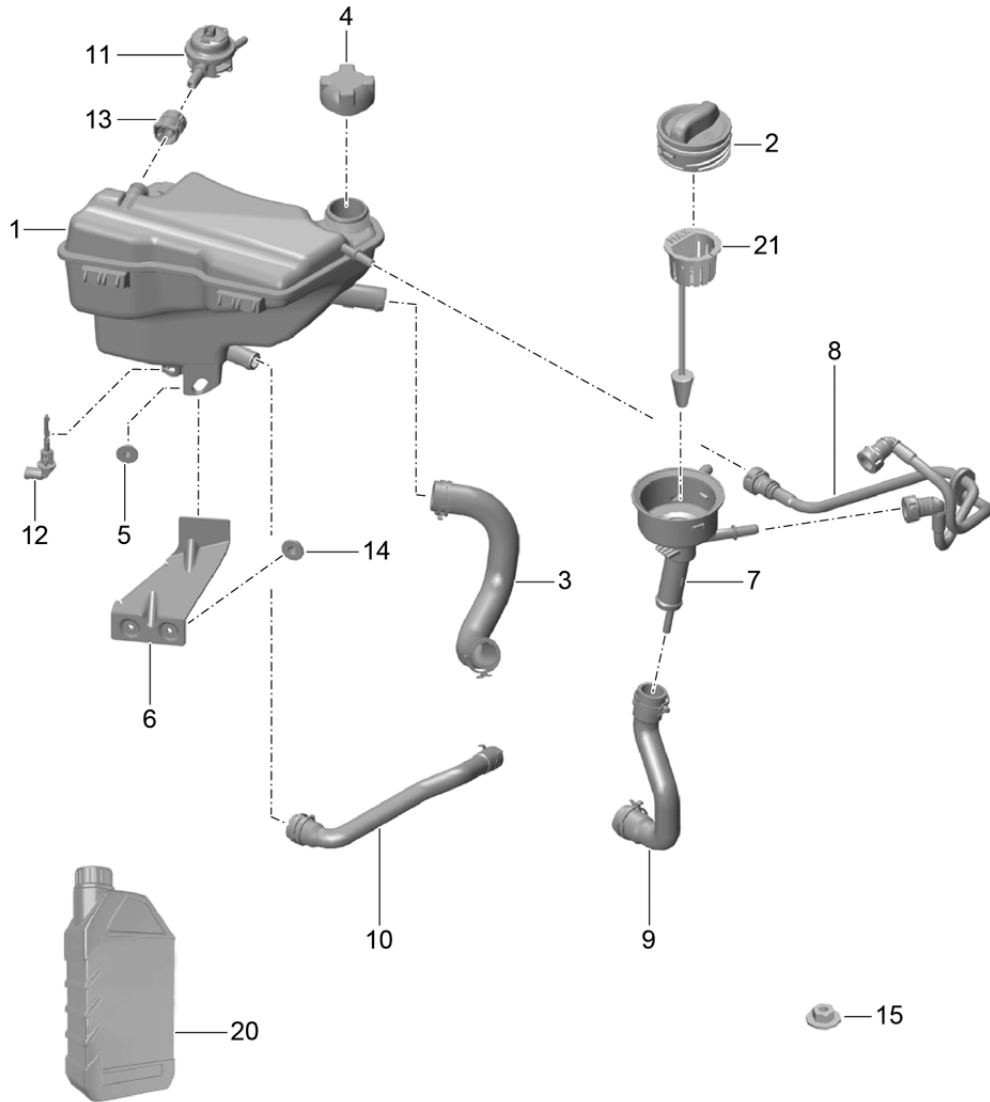

Model: 981C14

Model life 2014>>2016

Pos	Part Number	Description	Remark	Qty	Model
1	991 106 137 02	Radiator	center	1	
2	991 106 237 01	Radiator	center	1	
3	991 106 337 01	Retaining frame		1	
4	991 106 537 01	Sealing frame		1	
5	991 106 538 01	Rubber bush	upper	2	
		Rubber bush	lower	2	
		Discontinued part			
5	991 106 538 02	Rubber bush	lower	2	
6	991 106 638 02	Water hose		1	
7	991 106 639 01	Water hose		1	
8	900 377 010 01	Hexagon nut		2	
		M 6			

Model: 981C14

Model life 2014>>2016