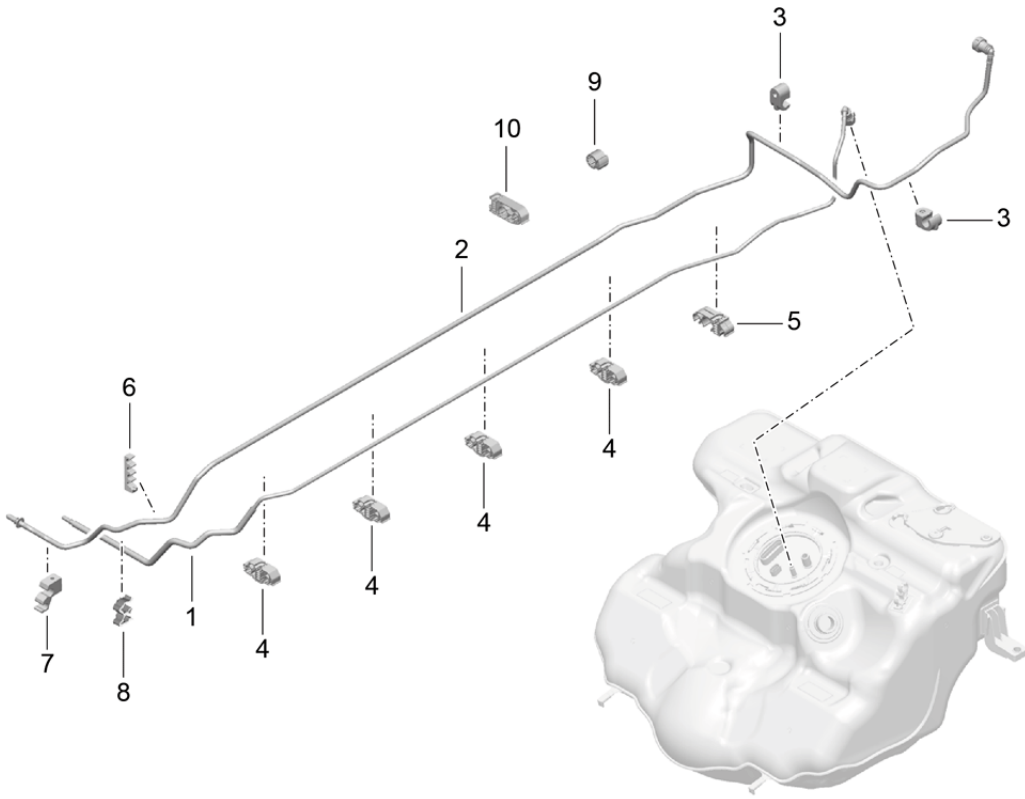

Model: 981C14

Model life 2014>>2016

Model: 981C14

Model life 2014>>2016

Pos	Part Number	Description	Remark	Qty	Model
1	981 201 261 00	Fuel system Fuel line	front front	1	
2	981 201 351 00	Pressure line Purge-air line	front	1	
3	999 651 416 40	Cable holder 12,0		2	
4	999 507 269 40	Cable holder 8,0 / 12,0		4	
5	999 507 273 40	Cable holder 8,0 / 16,0 / 10,0		1	
6	999 507 272 40	Cable holder 8,0 / 15,0		1	
7	999 507 271 40	Cable holder 10,0 / 12,0		1	
8	999 507 287 40	Cable holder 8,0 / 10,0		1	
9	999 511 749 40	Distance piece 14,5 / 20,00		1	
10	999 507 189 40	Bracket 10,0 / 16,0		1