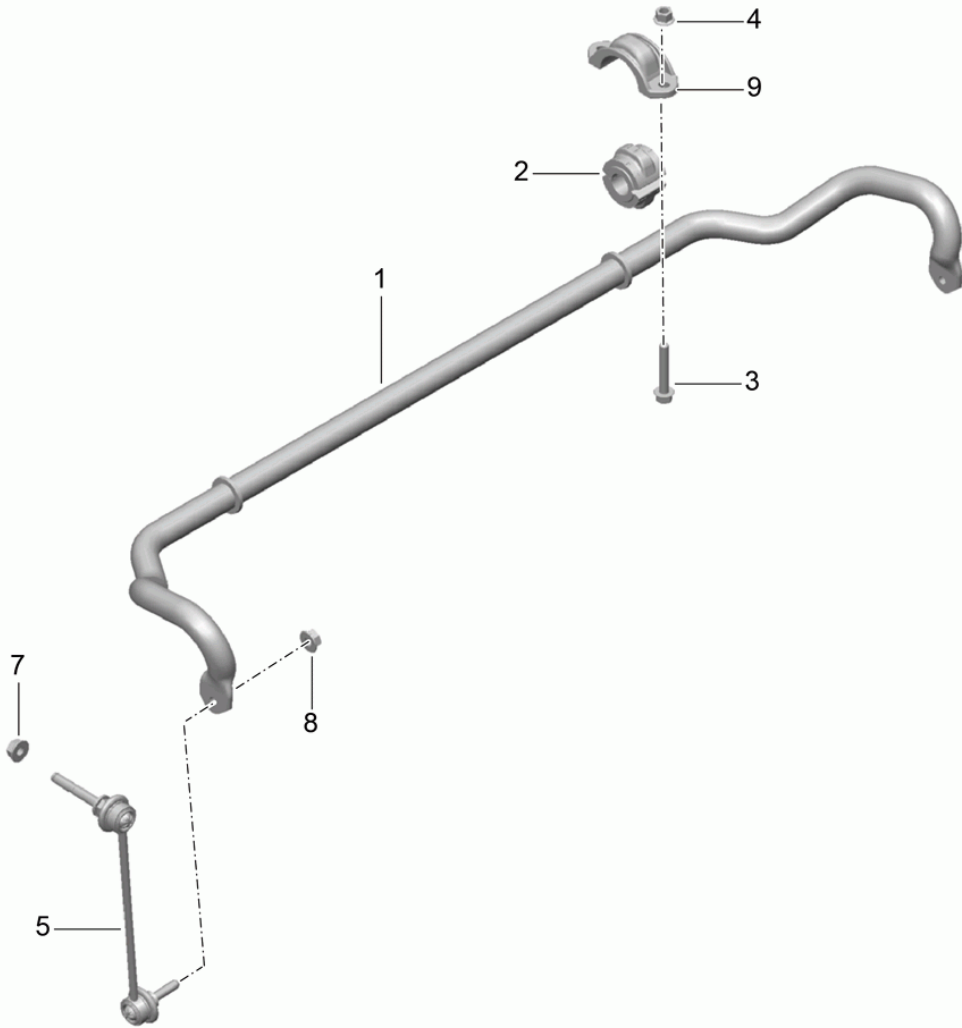

Model: 981C14

Model life 2014>>2016