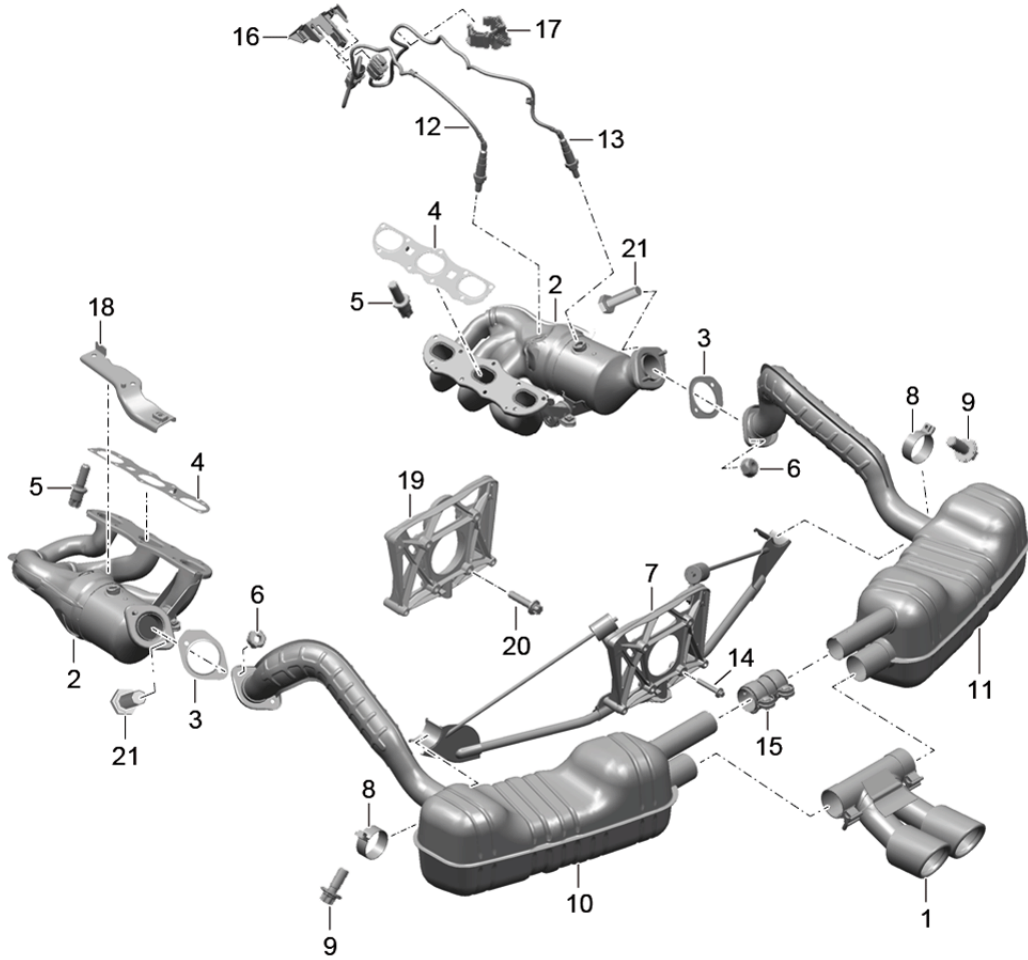

Model: 981C14

Model life 2014>>2016

Pos	Part Number	Description	Remark	Qty	Model
1	991 201 221 00	Activated charcoal container Activated charcoal container Discontinued part		1	PR:-664
1	991 201 221 02	Activated charcoal container		1	PR:-664
3	900 378 115 01	Hexagon bolt M 6 X 35		1	
4	991 201 251 00	Breather line Fuel tank		1	PR:098,-664
(4)	991 201 251 02	Breather line Fuel tank No longer use the part here		1	PR:099
(4)	991 201 251 04	Breather line Fuel tank		1	PR:099
5	991 201 361 00	Purge-air line Activated charcoal container		1	PR:098,-664
(5)	991 201 361 02	Purge-air line Activated charcoal container Discontinued part		1	PR:099
(5)	991 201 361 05	Purge-air line Activated charcoal container		1	PR:099
8	999 507 280 40	Cable holder 16,0		1	PR:099

Model: 981C14

Model life 2014>>2016