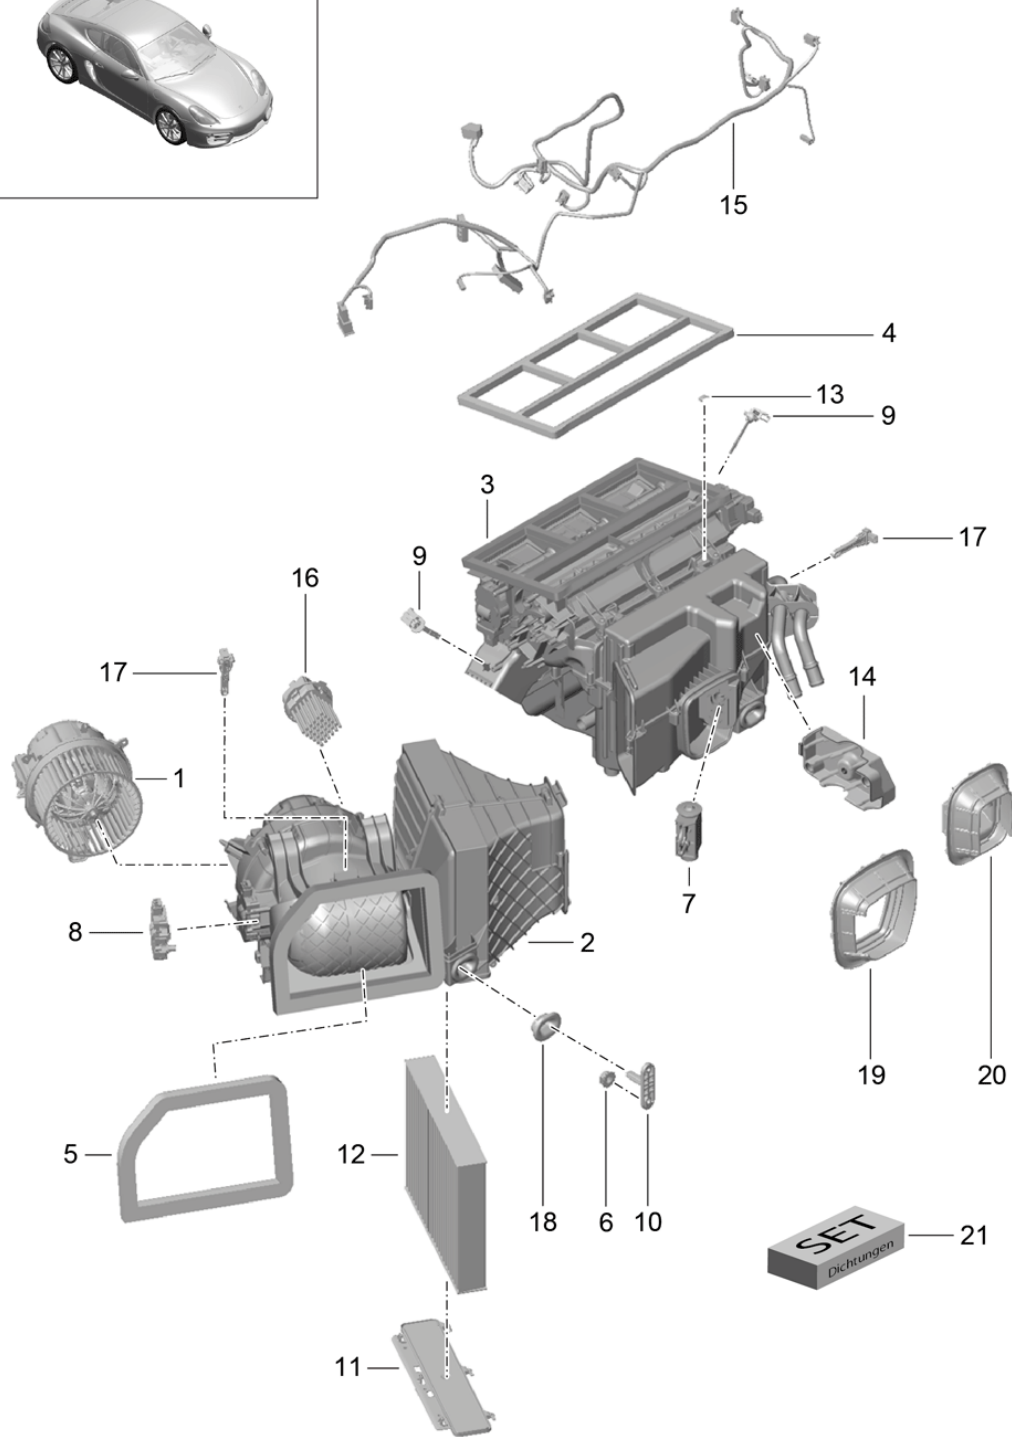

Model: 981C14 Model life 2014>>2016

Pos	Part Number	Description	Remark	Qty	Model
1	981 572 463 00	Air guide Air distributor Air guide	left lhd side	1	PR:098
(1)	981 572 463 01	Air guide	left rhd side	1	PR:099
2	981 572 464 00	Air guide	right lhd side	1	PR:098
(2)	981 572 464 01	Air guide	right rhd side	1	PR:099
3	999 703 462 40	End cap 10,0X65		2	PR:572
4	970 653 253 00	Temperature sensor Temperature sensor		2	
5	991 572 693 00	Footwell outlet vent (drivers side)	lhd	1	PR:098
(5)	991 572 694 00	Footwell outlet vent (drivers side)	rhd	1	PR:099
6	991 572 793 02	Footwell outlet vent (passenger side)	rhd	1	PR:099
(6)	991 572 794 02	Footwell outlet vent (passenger side)	lhd	1	PR:098
7	999 507 556 01	panel nut M 5		2	
8	1H0 819 943	round hd. screw (passenger side)		1	
9	999 073 459 01	fillister hd. bolt M5X16 (drivers side)		1	
10	991 572 072 01	Lower part Air intake	lhd	1	PR:098
(10)	991 572 071 00	Lower part Air intake	rhd	1	PR:099
11	900 377 018 09	Hexagon nut M6		2	
12	991 572 272 01	Cover Air intake		1	
13	991 572 371 00	Air filter Air intake		1	
14	991 572 471 01	Grommet Air intake		1	
15	991 573 769 01	Grommet Firewall Expansion valve		1	PR:572,573
16	991 572 263 01	Seal Cross panel Heater pipeline		1	
17		Trim Cold air Cover		1	
18	7PP 907 659	see illustration: Sensor	809-010	1	
19	991 573 794 00	water drain pipe		1	PR:572,573
20	999 512 418 40	Hose clamp 22,7-24,7		1	PR:572,573
21	981 572 769 01	Air guide Intermediate piece	center	1	

Model: 981C14

Model life 2014>>2016