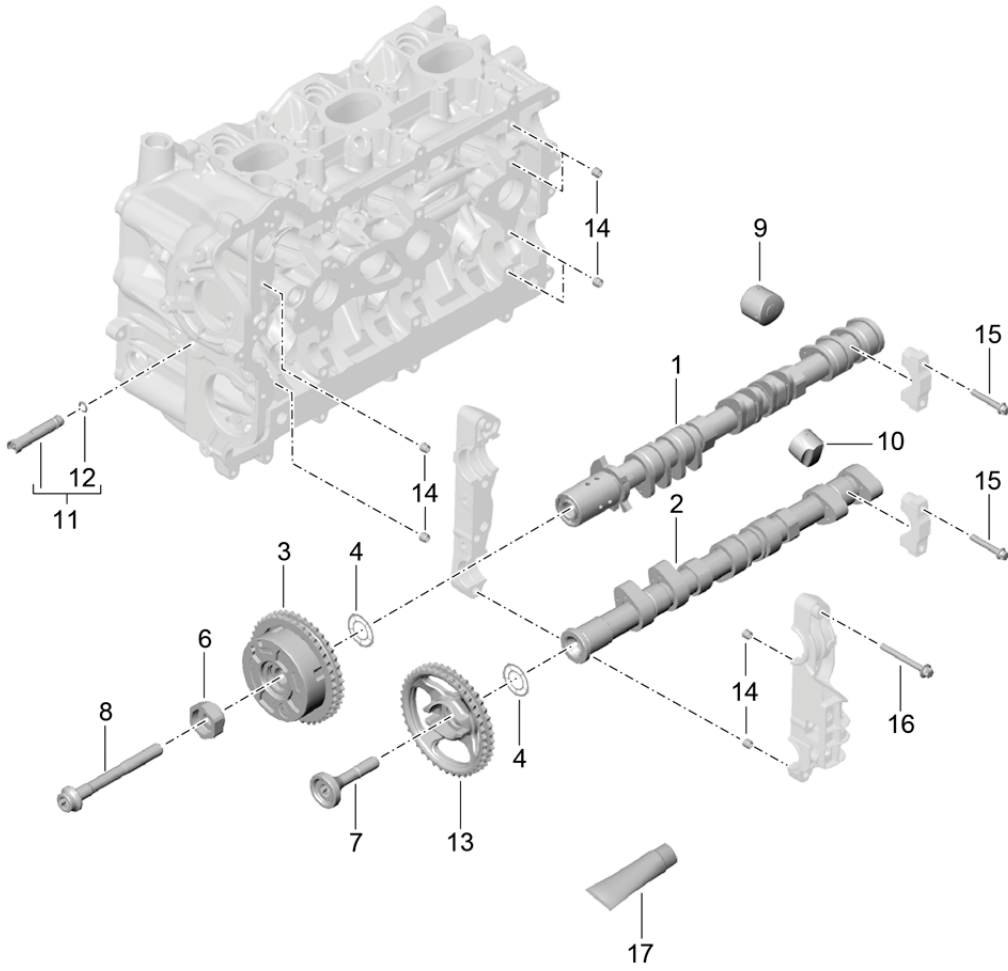

Model: 981C14

Model life 2014>>2016

Model: 981C14

Model life 2014>>2016

Pos	Part Number	Description	Remark	Qty	Model
1	9A1 105 279 02	Camshaft Hydraulic tappet camshaft adjuster unit		1	A122
1	9A1 105 283 01	Camshaft Intake Cyl. 1 - 3		1	A123
(1)	9A1 105 280 02	Camshaft Intake Cyl. 4 - 6		1	A122
(1)	9A1 105 284 01	Camshaft Intake Cyl. 4 - 6		1	A123
2	9A1 105 281 01	Camshaft Exhaust Cyl. 1 - 3		1	A122
2	9A1 105 285 01	Camshaft Exhaust Cyl. 1 - 3		1	A123
(2)	9A1 105 282 01	Camshaft Exhaust Cyl. 4 - 6		1	A122
(2)	9A1 105 286 01	Camshaft Exhaust Cyl. 4 - 6		1	A123
3	9A1 105 053 01	camshaft adjuster unit Discontinued part		2	
3	9A1 105 053 02	camshaft adjuster unit		2	
4	9A1 105 403 02	Washer for camshaft camshaft adjuster unit 34,0 X 0,1		2	
(4)	9A1 105 403 10	Washer for camshaft camshaft adjuster unit 33,4 X 0,5		2	
6	9A1 105 245 10	Sleeve camshaft adjuster unit		2	
7	9A1 105 255 01	Torx screw M 12 X 1,5 X 60 Discontinued part		2	
7	9A1 105 255 02	Torx screw M 12 X 1,5 X 60		2	
8	9A1 105 254 03	Torx screw		2	
9	9A1 105 070 04	Hydraulic tappet Intake		12	
10	9A1 105 071 00	Hydraulic tappet Exhaust		12	
11	9A1 104 402 02	oil pipe Cyl. 4 - 6		1	
12	999 707 576 40	O-ring 7,00 X 2,50		1	
13	9A1 105 147 02	Chain sprocket Camshaft Exhaust Cyl. 1 - 3		1	
(13)	9A1 105 148 02	Chain sprocket Camshaft Exhaust Cyl. 4 - 6		1	
14	999 095 075 01	dowel sleeve 8 X 7		32	
15	999 073 450 01	Outer hexagon round screw		24