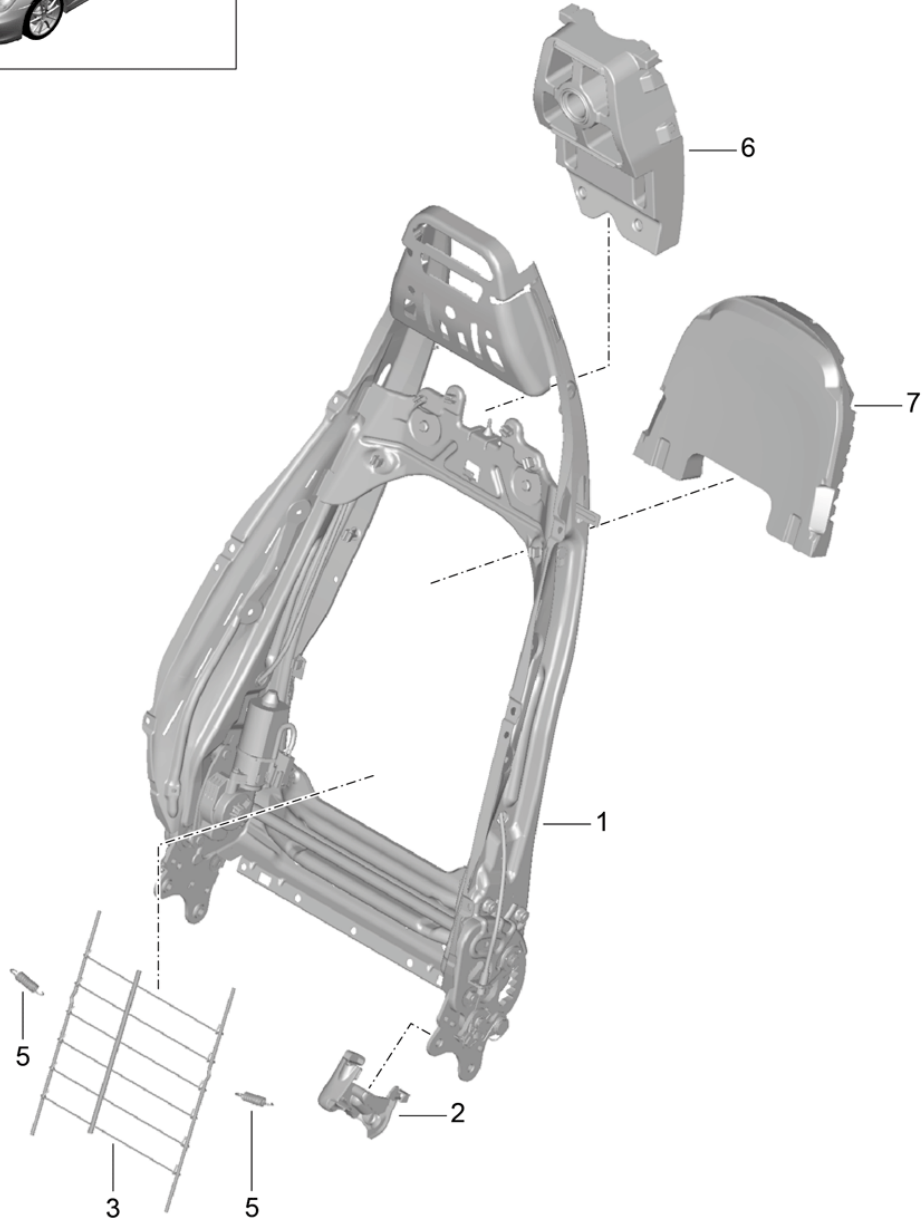

Model: 981C14

Model life 2014>>2016