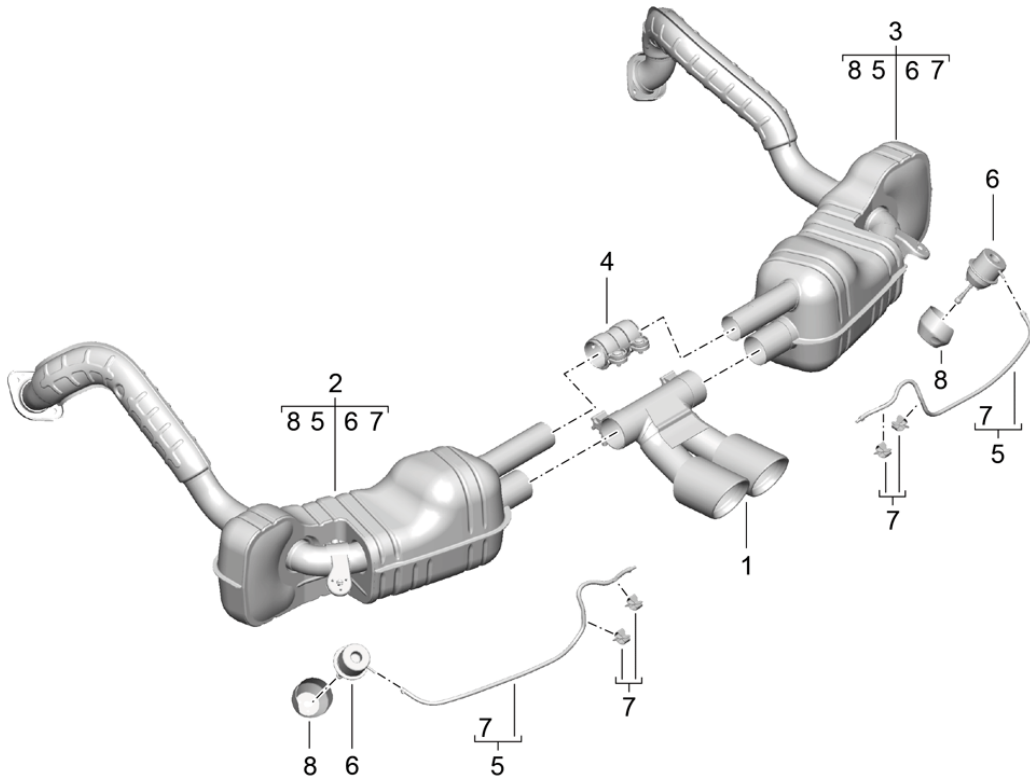

Model: 981C14

Model life 2014>>2016

Model: 981C14

Model life 2014>>2016

Pos	Part Number	Description	Remark	Qty	Model
		exhaust system Sport			PR:XLF
1	981 111 961 00	Tailpipe		1	PR:XLF,XLS
2	981 111 921 04	Silencer	left	1	PR:XLF
		Discontinued part			
2	981 111 921 05	Silencer	left	1	PR:XLF
		Discontinued part			
2	981 111 921 06	Silencer	left	1	PR:XLF
3	981 111 922 04	Silencer	right	1	PR:XLF
		Discontinued part			
3	981 111 922 05	Silencer	right	1	PR:XLF
		Discontinued part			
3	981 111 922 06	Silencer	right	1	PR:XLF
4	981 111 280 00	clamp		1	
5	981 111 049 00	Vacuum line		2	
			steel		
		No longer use the part here			
5	981 111 049 01	Vacuum line		2	
			steel		
6	991 111 381 02	Vacuum unit	left	1	
(6)	991 111 385 01	Vacuum unit	right	1	
7	999 651 360 01	Cable fastener		4	
		6,00