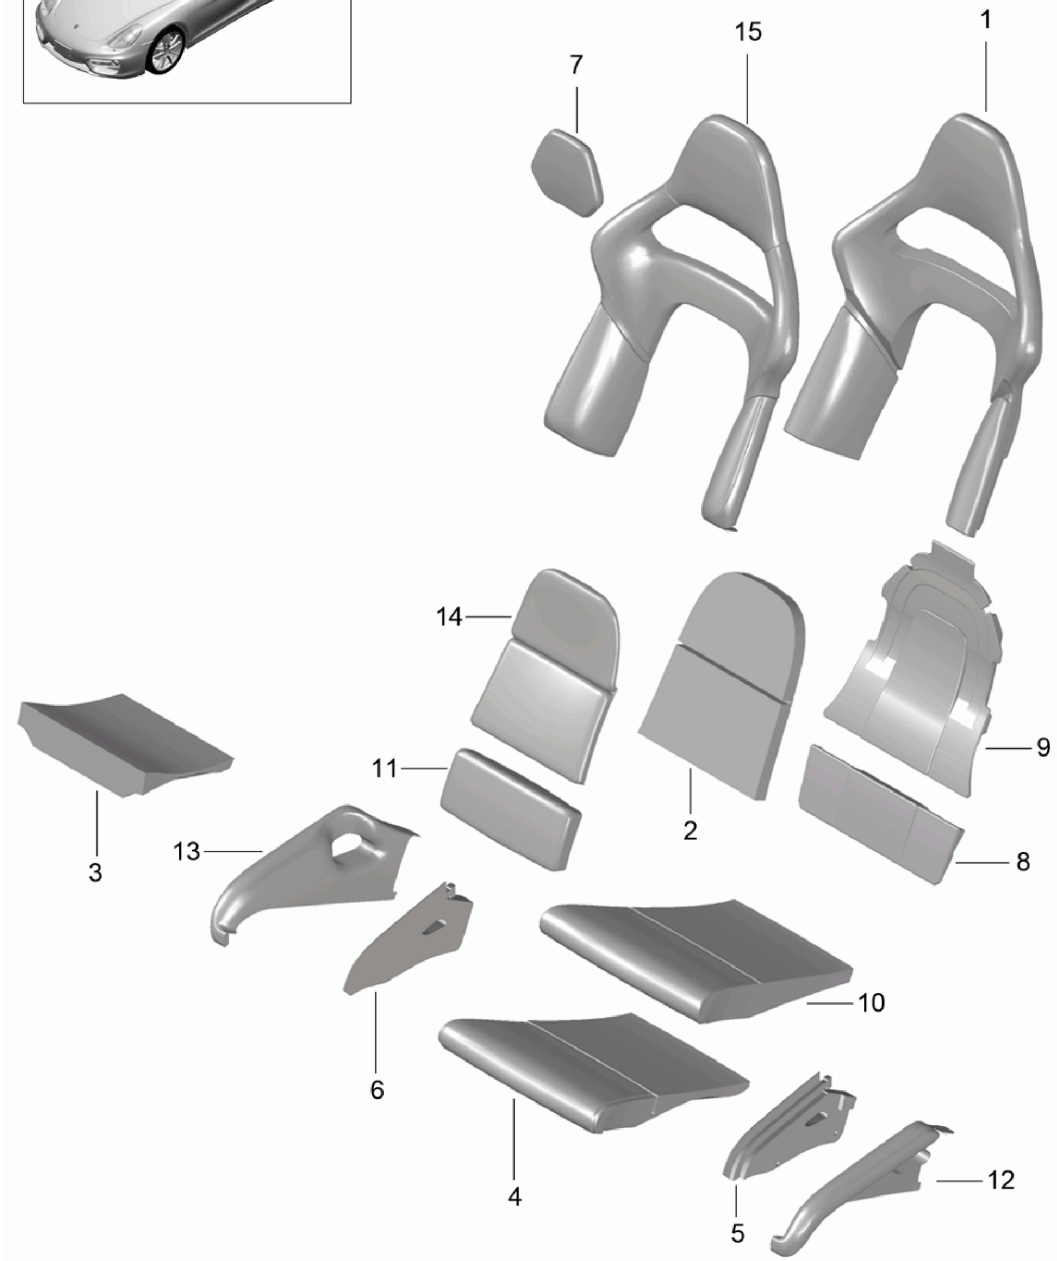

Model: 981C14

Model life 2014>>2016