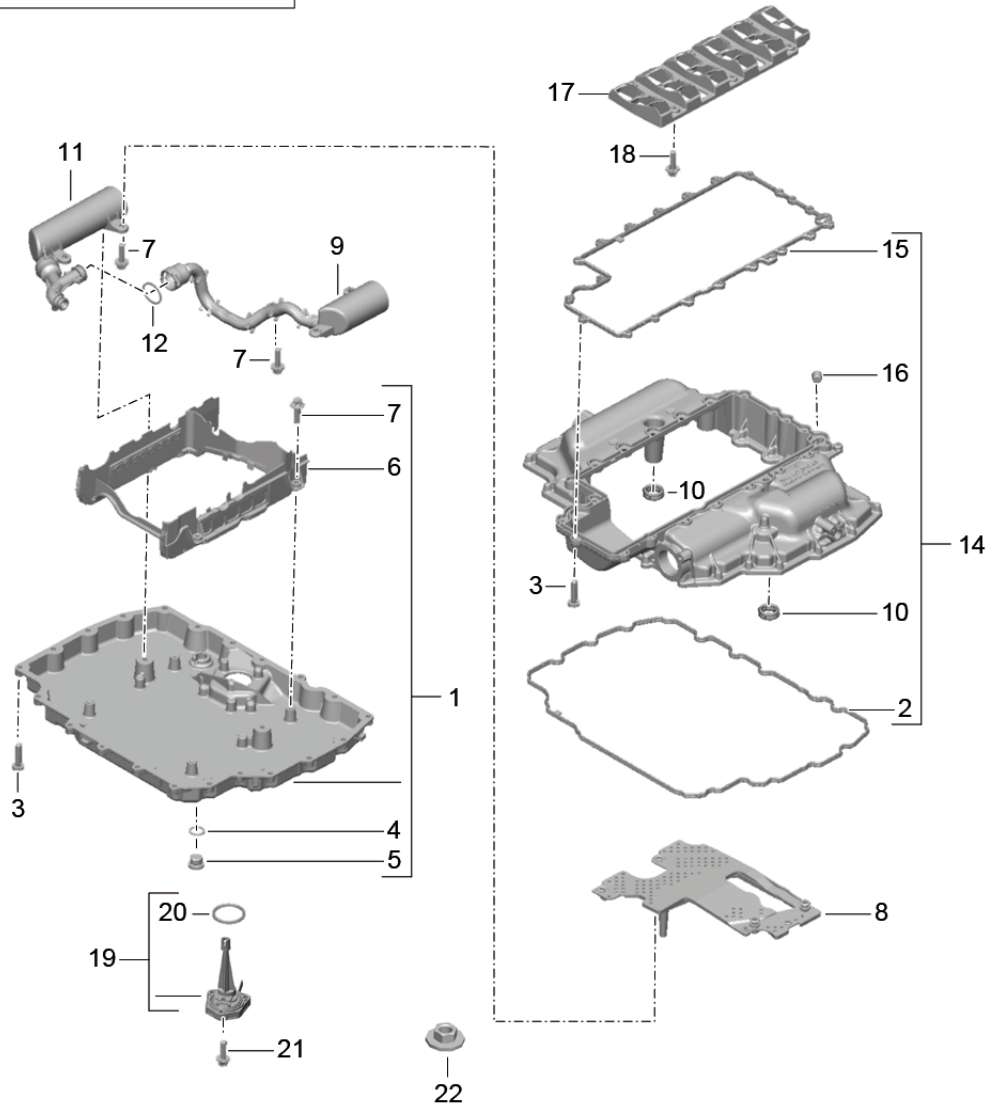

Model: 981C14

Model life 2014>>2016

Model: 981C14

Model life 2014>>2016

Pos	Part Number	Description	Remark	Qty	Model
1	9A1 107 032 75	oil sump oil sump Lower part No longer use the part here		1	
1	9A1 107 032 76	oil sump Lower part		1	
2	9A1 107 325 02	gasket for oil sump		1	
3	9A1 107 313 00	Torx screw M 6 X 25		44	
4	900 123 106 30	seal ring A 18 X 24		1	
5	900 219 020 31	sealing plug M 18 X 1,5		1	
6	9A1 107 243 75	filler plate		1	
7	900 385 019 01	Torx screw M6 X 20		10	
8	9A1 107 420 01	oil separator		1	
9	9A1 107 383 01	oil separator		1	
10	9A1 107 327 00	seal ring		3	
11	9A1 107 380 01	oil separator		1	
12	999 707 651 40	O-ring 20,0 X 3,8		2	
14	9A1 107 031 20	oil sump-upper part		1	
15	9A1 107 315 03	gasket for oil sump		1	
16	900 063 010 01	sealing plug M8 X 1,0		1	
17	9A1 101 010 00	oil separator		1	
18	900 385 019 01	Torx screw M6 X 20		6	
19	958 606 160 10	oil level sensor		1	
20	038 103 196 B	seal ring		1	
21	900 385 072 01	Torx screw BM 6 X 25		3	
22	999 076 056 01	Hexagon nut M 5		2