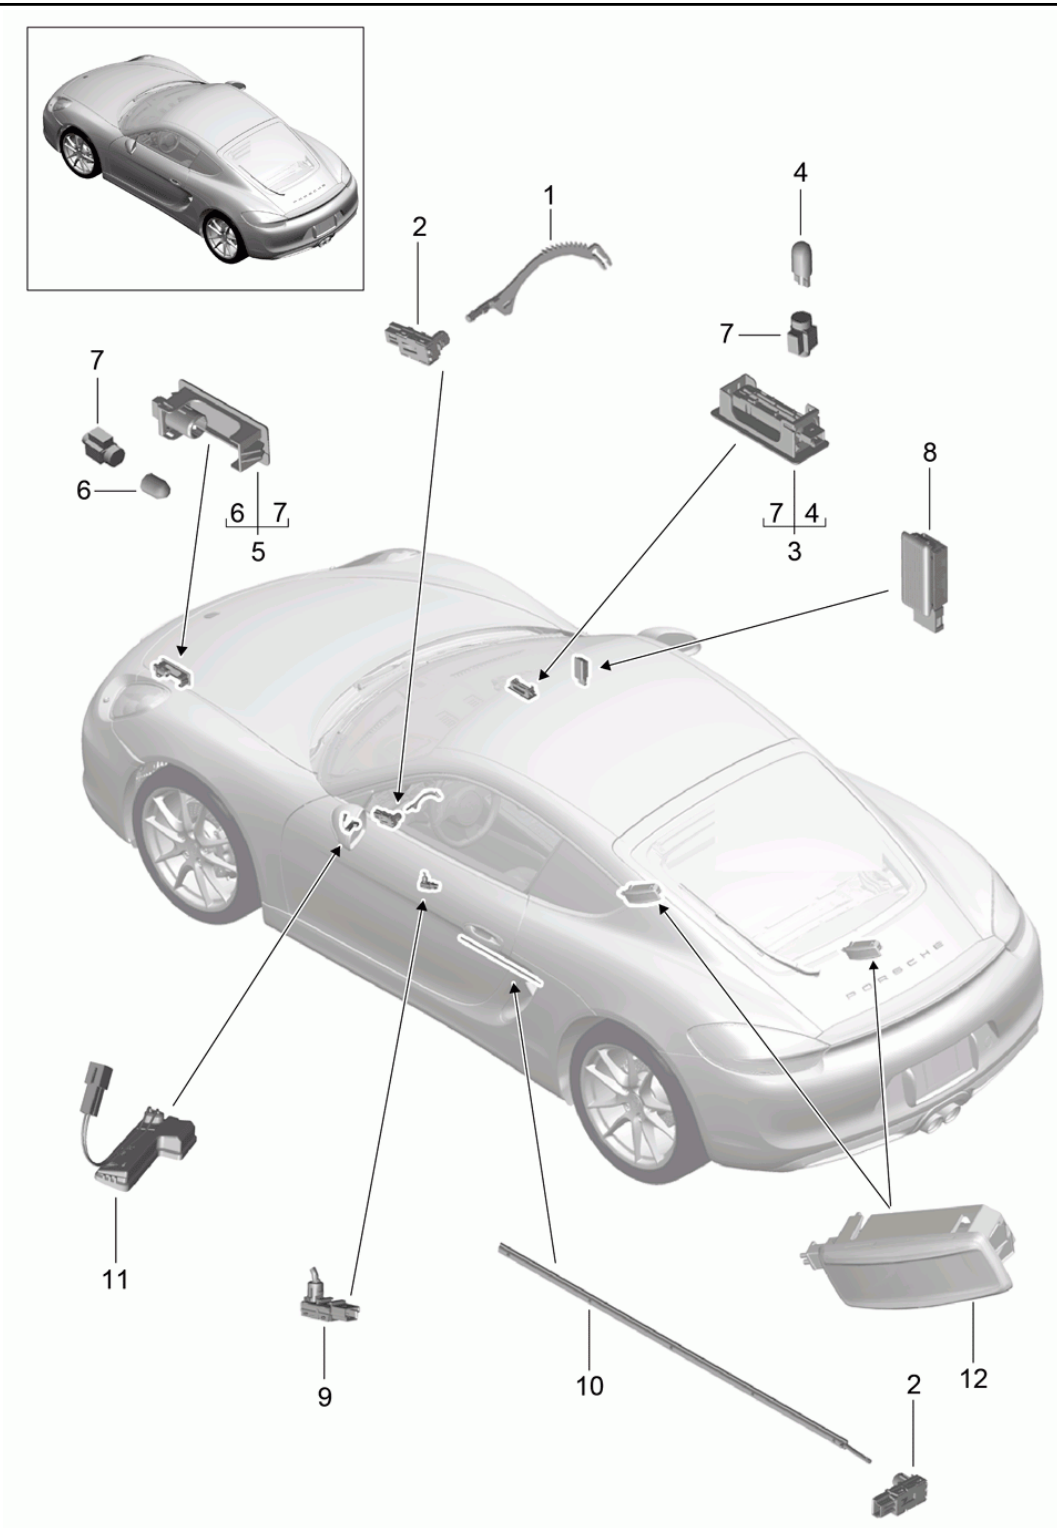

Model: 981C14

Model life 2014>>2016

Model: 981C14

Model life 2014>>2016

Pos	Part Number	Description	Remark	Qty	Model
-		Interior lights Door warning light Footwell light Luggage compartment lamp Glove box light Light Exterior mirror interior light			
		see illustration:	903-006		
1	991 632 131 00	fibre optic conductor	lhd	1	PR:098
(1)	991 632 132 00	Ignition/starter switch fibre optic conductor	rhhd	1	PR:099
2	7PP 947 101	Ignition/starter switch Light		4	
3	991 632 024 00	Footwell light		2	PR:-630
(3)	991 632 133 00	Footwell light Included LED module		2	PR:630
4	999 631 040 90	bulb 5 W		2	PR:-630
5	991 632 020 00	Light	front	1	PR:-630
(5)	991 632 137 00	Luggage compartment Light Included LED module	front	1	PR:630
6	999 631 134 90	Luggage compartment bulb X6 W		1	PR:-630
7	970 632 187 00	Bulb holder		3	PR:-630
8	991 632 071 00	Glove box light		1	
9	991 632 085 00	Door handle light	left	1	PR:630
(9)	991 632 086 00	Door handle light	right	1	PR:630
10	991 632 189 00	fibre optic conductor	left	1	PR:630
(10)	991 632 190 00	Stowage compartment fibre optic conductor	right	1	PR:630
11	991 631 611 01	Stowage compartment Light	left	1	PR:258,259, 260,261
(11)	991 631 612 01	Exterior mirror Light	right	1	PR:258,259, 260,261
12	981 632 135 00	Exterior mirror Light Luggage compartment and c-pillar	rear	3	