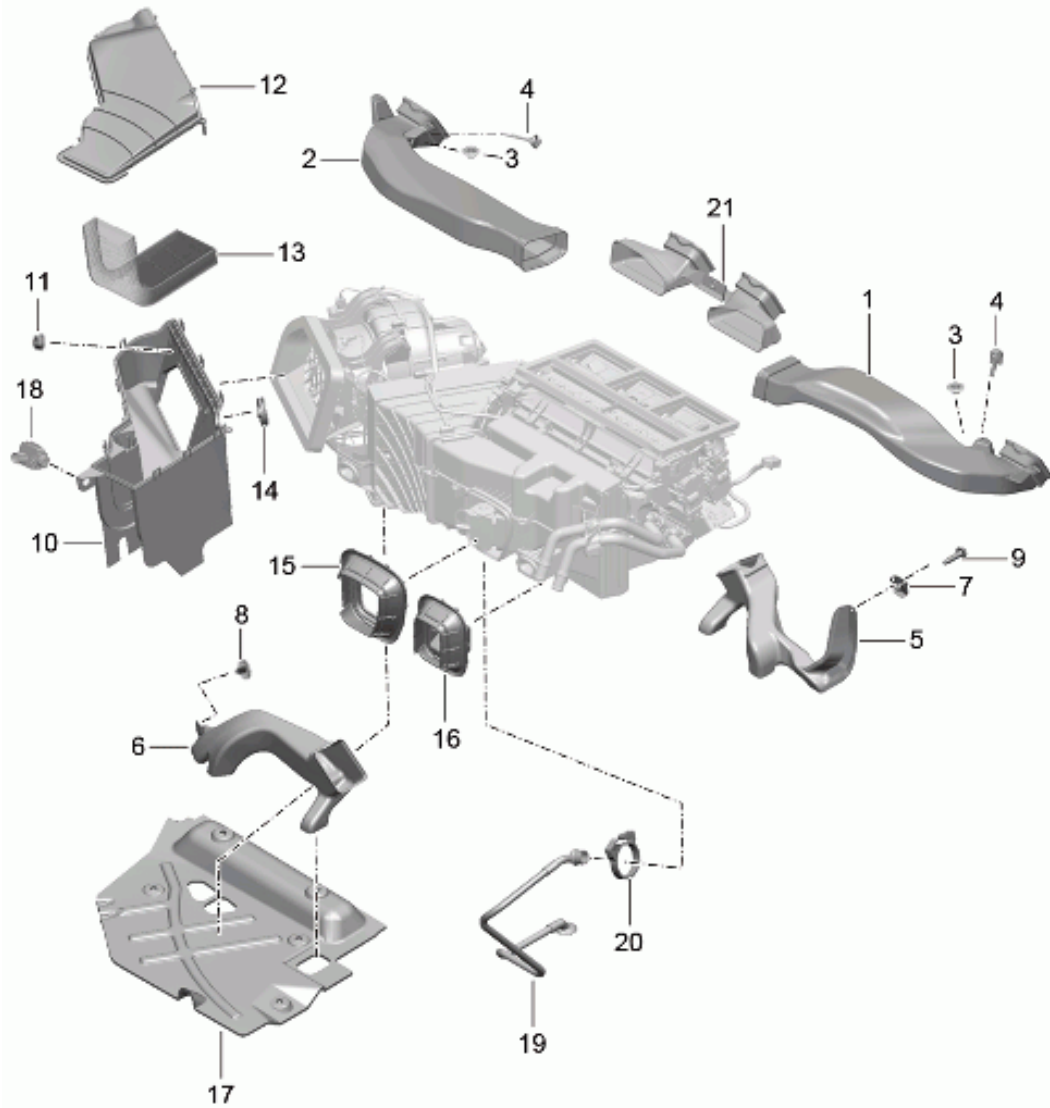

Model: 981C14

Model life 2014>>2016

Model: 981C14 Model life 2014>>2016

Pos	Part Number	Description	Remark	Qty	Model
1	981 572 463 00	Air guide Air distributor Air guide	left lhd side	1	PR:098
(1)	981 572 463 01	Air guide	left rhd side	1	PR:099
2	981 572 464 00	Air guide	right lhd side	1	PR:098
(2)	981 572 464 01	Air guide	right rhd side	1	PR:099
3	999 703 462 40	End cap 10,0X65		2	PR:572
4	970 653 253 00	Temperature sensor Temperature sensor		2	
5	991 572 693 00	Footwell outlet vent (drivers side)	lhd	1	PR:098
(5)	991 572 694 00	Footwell outlet vent (drivers side)	rhd	1	PR:099
6	991 572 793 02	Footwell outlet vent (passenger side)	rhd	1	PR:099
(6)	991 572 794 02	Footwell outlet vent (passenger side)	lhd	1	PR:098
7	999 507 556 01	panel nut M 5		2	
8	1H0 819 943	round hd. screw (passenger side)		1	
9	999 073 459 01	fillister hd. bolt M5X16 (drivers side)		1	
10	991 572 072 01	Lower part Air intake	lhd	1	PR:098
(10)	991 572 071 00	Lower part Air intake	rhd	1	PR:099
11	900 377 018 09	Hexagon nut M6		2	
12	991 572 272 01	Cover Air intake		1	
13	991 572 371 00	Air filter Air intake		1	
14	991 572 471 01	Grommet Air intake		1	
15	991 573 769 01	Grommet Firewall Expansion valve		1	PR:572,573
16	991 572 263 01	Seal Cross panel Heater pipeline		1	
17		Trim Cold air Cover		1	
18	7PP 907 659	see illustration: Sensor	809-010	1	
19	991 573 794 00	water drain pipe		1	PR:572,573
20	999 512 418 40	Hose clamp 22,7-24,7		1	PR:572,573
21	981 572 769 01	Air guide Intermediate piece	center	1