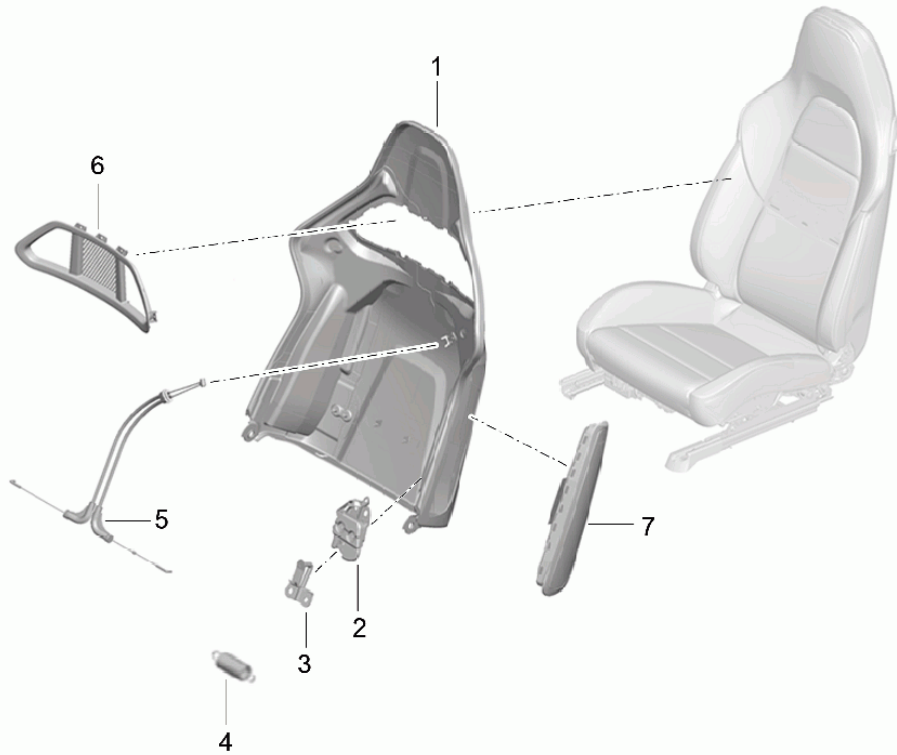

Model: 981C14

Model life 2014>>2016

Model: 981C14

Model life 2014>>2016

Pos	Part Number	Description	Remark	Qty	Model
1	997 521 271 00	Backrest shell bucket seat Collapsible Accessories	left	1	PR:388
(1)	997 521 272 00	Backrest shell bucket seat Collapsible	right	1	PR:389
2	997 521 651 00	backrest lock	left	1	PR:388,389
(2)	997 521 652 00	backrest lock	right	1	PR:388,389
3	997 521 660 00	Closing element lock		2	PR:388,389
4	997 521 650 00	Backrest shell tension spring lock		2	PR:388,389
5	997 521 640 01	backrest Bowden cable Release		1	PR:388,389
6	997 521 330 00	backrest Trim	front	1	PR:388,389
(6)	997 521 330 00 01C	Seat belt Satin black			
	997 521 531 00	Trim Seat belt	rear	1	PR:388,389
	997 521 531 00 01C	Satin black