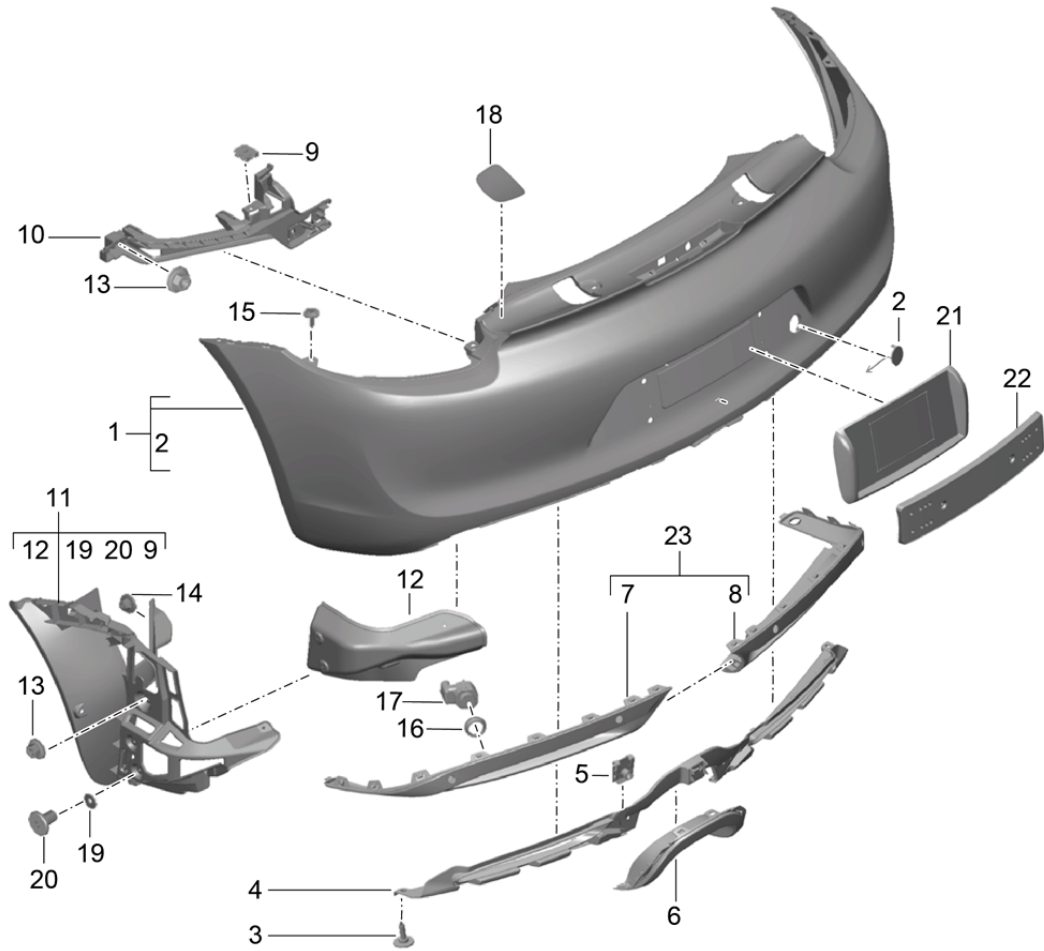

Model: 981C14

Model life 2014>>2016

Model: 981C14 Model life 2014>>2016

Pos	Part Number	Description	Remark	Qty	Model
1	981 505 020 60	bumper Bumper cover primed	rear	1	PR:-XAT,-011 PR:-553
(1)	981 505 020 33	Bumper cover primed		1	PR:638,-553
2	991 505 803 00	Cover cap Tow hitch		1	
	991 505 803 00 G2L	orange			
3	999 073 418 01	panel screw 4,8X19		X	
4	981 505 853 00	Retaining frame		1	
	981 505 853 00 1E0	Black			
5	999 507 856 01	panel nut M 6		2	
6	981 505 811 00	Trim	rear lower	1	
	981 505 811 00 1E0	Black			
7	981 505 511 00	Trim	left rear lower	1	PR:-635,-636
	981 505 511 00 1E0	Black			
8	981 505 512 00	Trim	right rear lower	1	PR:-635,-636
	981 505 512 00 1E0	Black			
9	999 507 795 09	panel nut ST 4,8		X	
10	981 505 845 02	retaining strip	left rear	1	
(10)	981 505 846 02	retaining strip	right rear	1	
11	981 505 631 01	Bracket	left side	1	
(11)	981 505 632 01	Bracket	right side	1	
12	981 505 479 00	Heat insulation	left outer	1	
(12)	981 505 480 00	Heat insulation	right outer	1	
13	999 076 042 01	Hexagon nut M 6		12	
14	999 049 032 40	Hexagon plastic collar nut T6/22X10,5		2	
15	999 073 227 09	panel screw ST 4,8X19		X	
16	7PP 919 133	Seal Sensor		4	
17	1S0 919 275 A	Parking aid Sensor		4	PR:635
(17)	1S0 919 275 A	Parking aid Sensor		4	PR:636
18	981 505 691 00	Protective film	left	1	
(18)	981 505 692 00	Protective film	right	1	
19	900 151 006 03	Washer 6		12	
20	999 190 115 30	Pop rivet A 6,4X10,0		8	
22		Assembly kit Number plate		1	
23	981 505 020 22	Trim HINTEN see illustration:	802-000 lower	1	PR:635,636