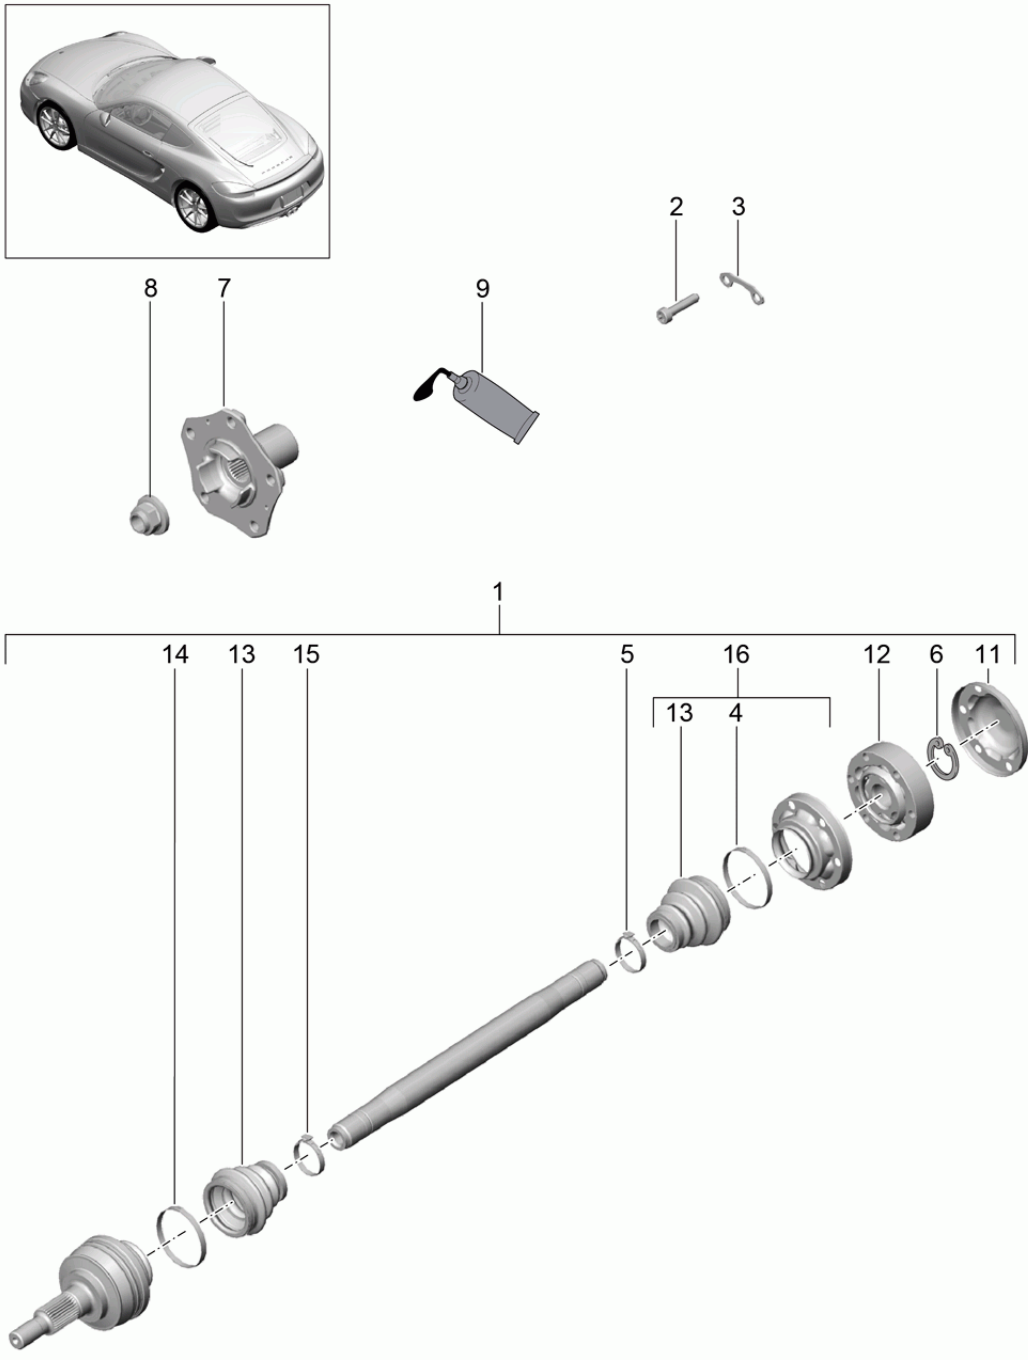

Model: 981C14

Model life 2014>>2016

Model: 981C14

Model life 2014>>2016

Pos	Part Number	Description	Remark	Qty	Model
		Drive shaft			
		Wheel hub			
1	981 332 024 00	Drive shaft	left	1	PR:008,480
(1)	981 332 024 20	Drive shaft	right	1	PR:008,480
(1)	981 332 024 10	Drive shaft	left	1	PR:009,480
(1)	981 332 024 30	Drive shaft	right	1	PR:009,480
(1)	981 332 024 50	Drive shaft		2	PR:008,250
(1)	981 332 024 60	Drive shaft		2	PR:009,250
2	999 510 047 01	Socket head bolt M 10 X 46,5		12	
3	986 332 191 00	Spacer		6	PR:008
(3)	991 332 191 00	Spacer		6	PR:009
4	996 332 957 00	Clip 73 MM		4	PR:009
5	996 332 257 00	Clip 34 MM		4	
6	900 041 014 00	Securing ring		2	
7	991 341 605 02	Wheel hub Discontinued part		2	
7	991 341 605 03	Wheel hub		2	
8	999 084 135 01	Hexagon nut M 22 X 1,5 Discontinued part		2	
8	999 084 135 02	Hexagon nut M 22 X 1,5		2	
9	000 043 110 01	Grease 1 100-gramme tube		X	
10	000 043 205 36	sealant 1 100-gramme tube		X	
11	987 332 267 00	End cap		2	PR:008
(11)	997 332 267 00	End cap		2	PR:009
12	986 332 030 00	Joint		2	PR:008
(12)	991 332 030 00	Joint		2	PR:009
13	996 332 293 00	Dust bellows		4	
14	996 332 957 00	Clip 73 MM		4	
15	996 332 257 00	Clip 34 MM		4	
16	987 332 955 00	Bellows	with:	2	PR:008
(16)	997 332 955 00	Cap Bellows	with:	2	PR:009
		Cap