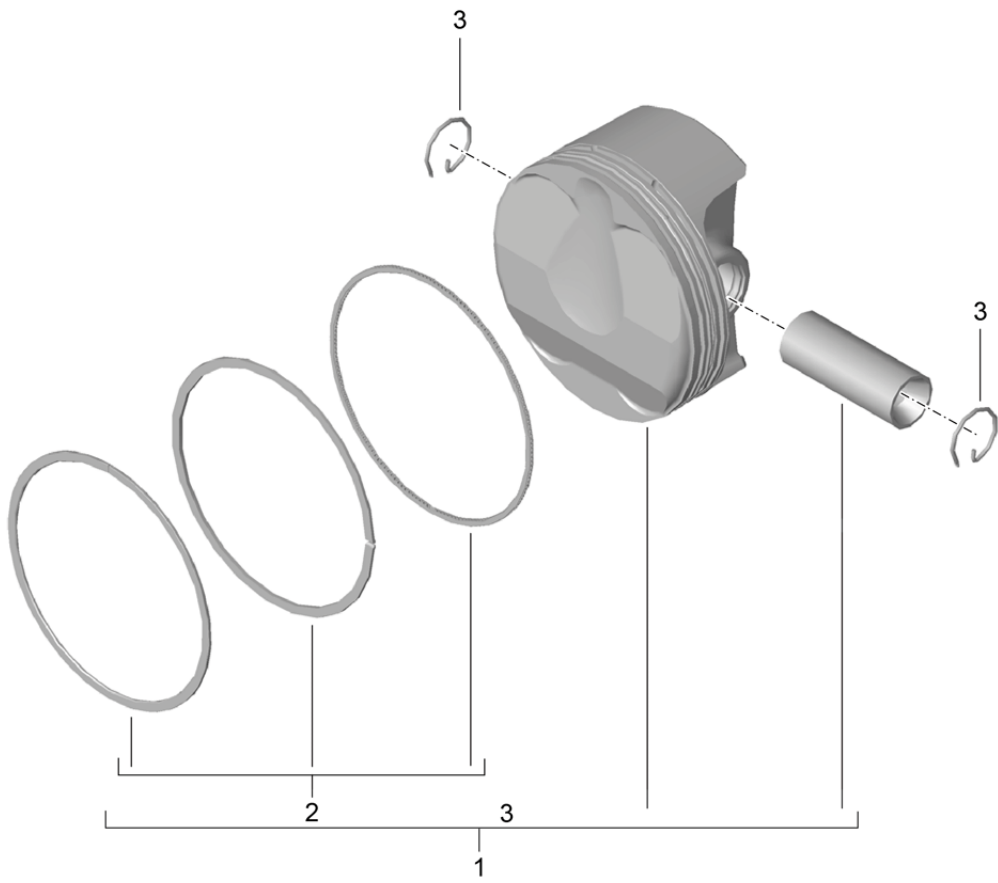

Model: 981C14 Model life 2014>>2016

Pos	Part Number	Description	Remark	Qty	Model
13	996 101 132 00	thrust washer D = 63		2	
14	981 114 012 10	Dual-mass flywheel		1	PR:480
(14)	981 114 020 00	Dual-mass flywheel		1	PR:250
15	N 906 651 01	Socket head bolt with inner multipoint head		10	
16	9A1 102 146 02	pulley		1	
		with:			
17	900 385 127 01	vibration damper Hexagon head bolt M 8 X 25		6	
18	991 606 112 00	speed sensor		1	
		also use:	991 606 912 00	1	
18	991 606 112 02	speed sensor		1	
		also use:	991 606 912 00	1	
19	N 105 464 03	Hexagon socket head bolt M 6 X 16		1	
20	991 606 912 00	Shim speed sensor		1	

Model: 981C14

Model life 2014>>2016