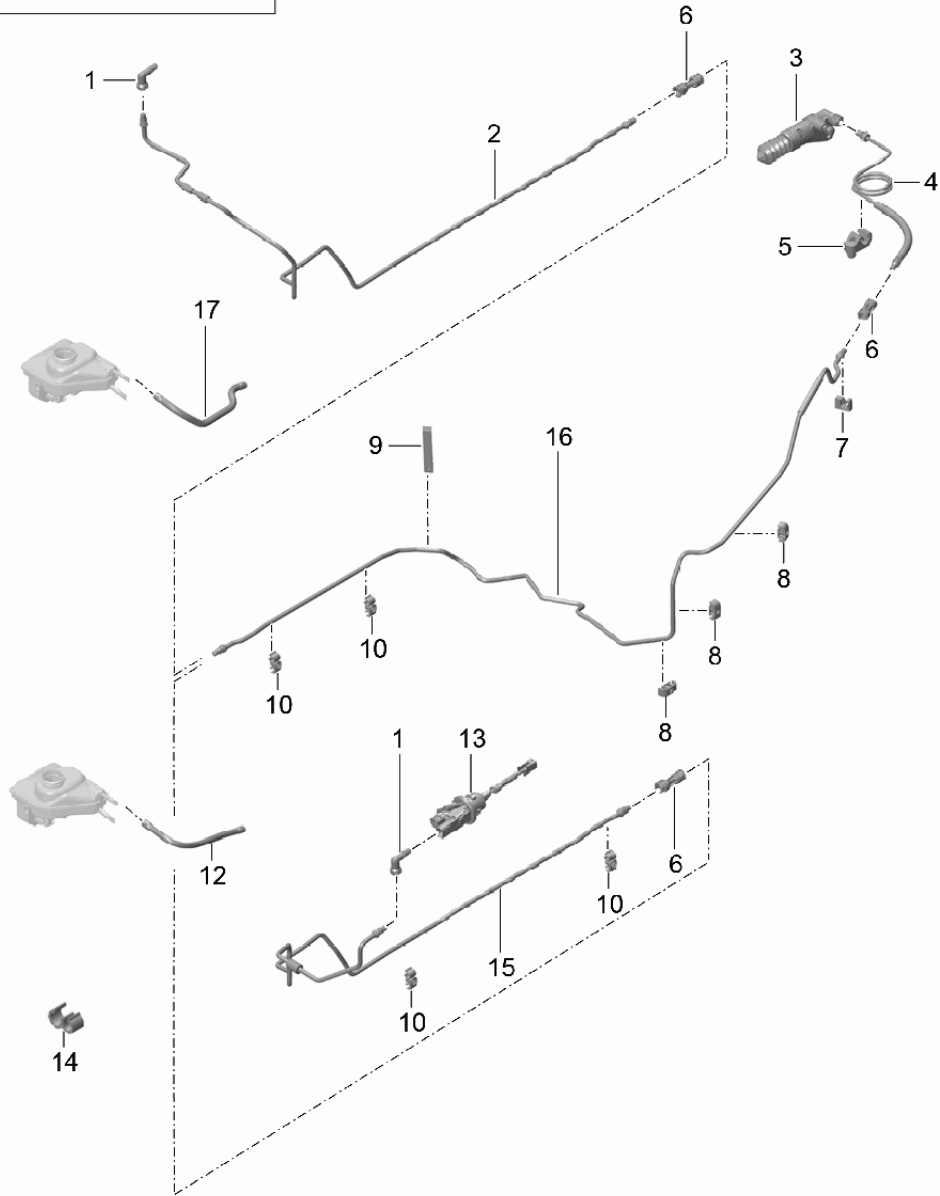

Model: 981C14

Model life 2014>>2016

Model: 981C14

Model life 2014>>2016

Pos	Part Number	Description	Remark	Qty	Model
		clutch actuation			
		Clutch master cylinder			
		Clutch slave cylinder			
		Lines			
1	991 423 151 00	Elbow fitting		1	PR:099
2	991 423 108 02	Clutch tube		1	PR:099
3	9G2 116 237 00	Slave cylinder		1	
		Discontinued part			
3	9G2 116 237 01	Slave cylinder		1	
4	981 423 377 02	Clutch hose		1	
		Discontinued part			
(4)	981 423 377 03	Clutch hose		1	
		Discontinued part			
(4)	981 423 377 04	Clutch hose		1	
5	999 507 586 40	Cable holder		1	PR:098
6	991 423 153 00	Sleeve		2	
7	999 591 922 40	Bracket		2	
8	8E0 611 797 D	Bracket		3	
9	999 507 272 40	Cable holder		1	
10	991 423 514 01	Bracket		8	
		Discontinued part			
(10)	991 423 514 02	Bracket		8	
12	991 423 137 03	suction line		2	PR:098
		Clutch master cylinder			
13	991 423 171 00	Clutch master cylinder		1	
14	999 507 567 40	Cable holder		6	
16	981 423 113 02	Clutch tube		1	
17	991 423 138 02	suction line		1	PR:099
		Clutch master cylinder