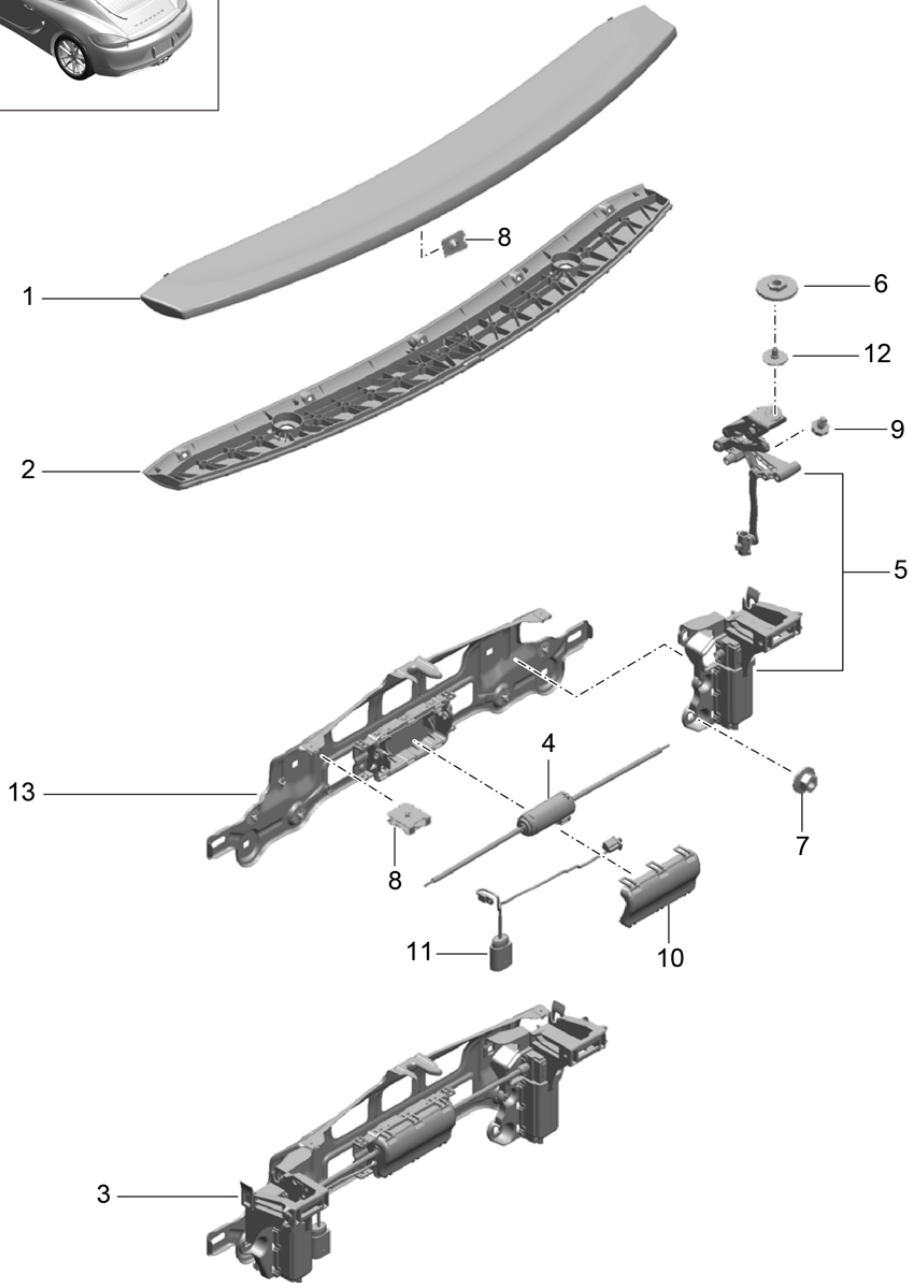

Model: 981C14

Model life 2014>>2016

Model: 981C14

Model life 2014>>2016

Pos	Part Number	Description	Remark	Qty	Model
1	981 504 241 03	Rear spoiler Spoiler Upper part primed		1	
2	981 504 205 01	Spoiler Lower part		1	
3	981 504 109 01	Driving mechanism (complete) Discontinued part		1	
3	981 504 109 04	Driving mechanism (complete)		1	
4	981 504 961 00	Electric motor		1	
		with:			
5	981 504 971 01	Flex shaft Toggle catch	left	1	
(5)	981 504 972 01	Toggle catch	right	1	
6	999 076 063 01	Combined nut M8		2	
7	999 076 094 01	Combined nut M6		8	
8	999 507 795 09	panel nut ST 4,8		X	
9	999 703 503 40	Stop buffer 6,0X11,5X14		2	
10	970 512 363 00	Cover		1	
11	981 612 882 01	Electric installation set		1	
12	981 504 967 00	throttle control element M8		2	
13	981 504 963 00	Support		2