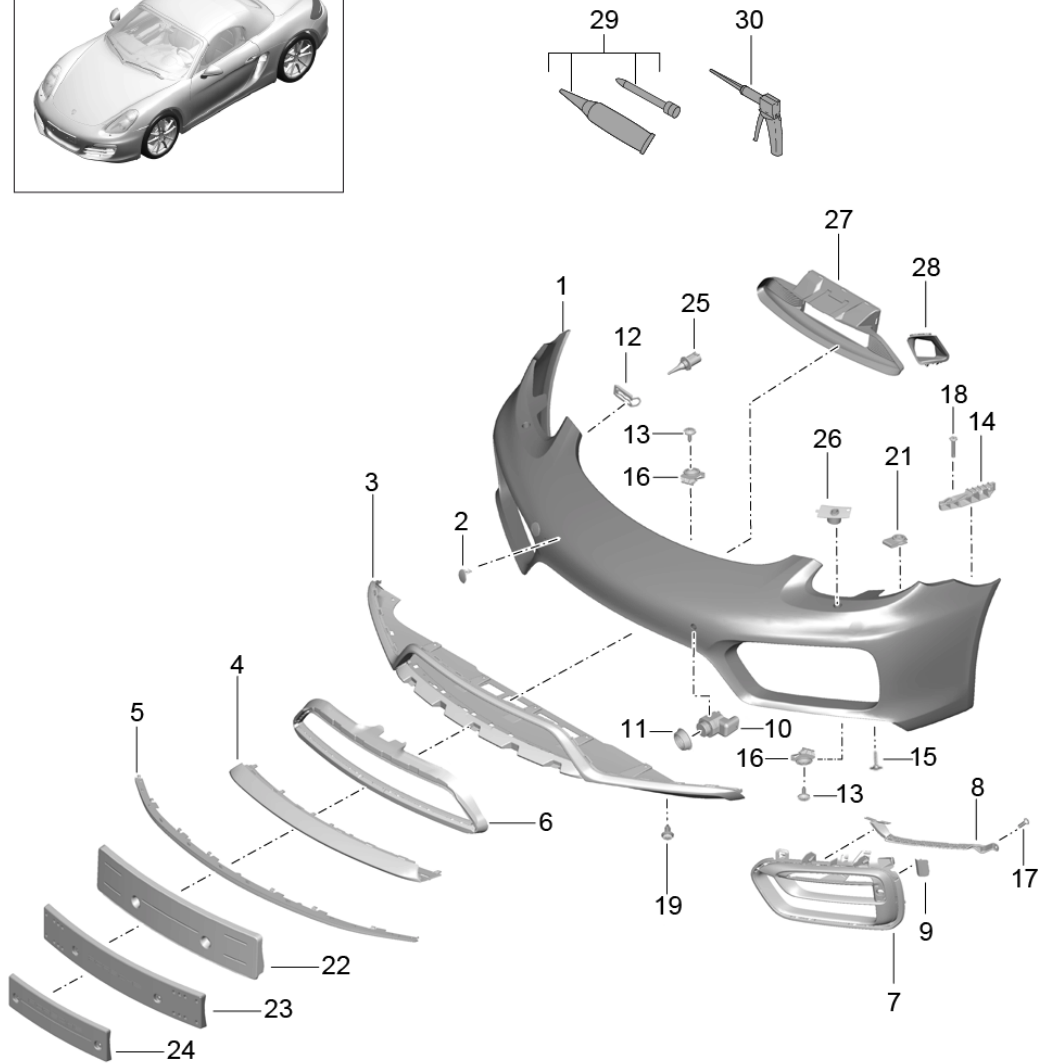

Model: 981C14

Model life 2014>>2016