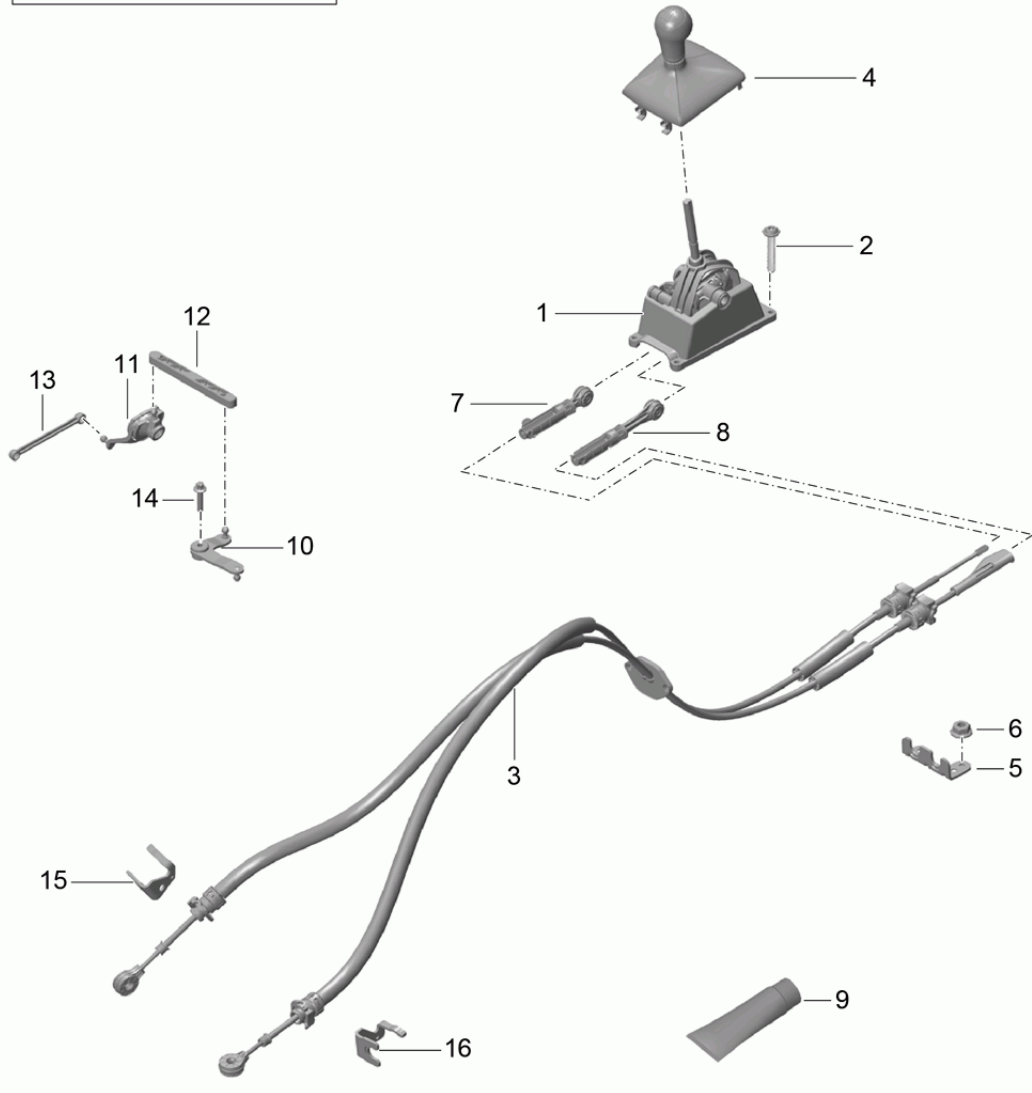

Model: 981C14

Model life 2014>>2016

Pos	Part Number	Description	Remark	Qty	Model
		Hydraulic unit anti-locking brake syst. -abs- Control			
1	981 355 955 02	Hydraulic unit		1	
2	991 355 033 01	Bracket		1	
3	958 355 177 10	Stop buffer		3	
4	991 606 145 03	Sensor		1	
5	999 073 556 01	Hexagon bolt M 8 X 30		2	
6	900 378 346 01	Hexagon bolt M 10 X 1 X 16		1	
7	991 355 135 01	Retainer, upper part	upper	1	
9	N 909 995 02	Hex collared bolt AM 6 X 25		1	

Model: 981C14

Model life 2014>>2016