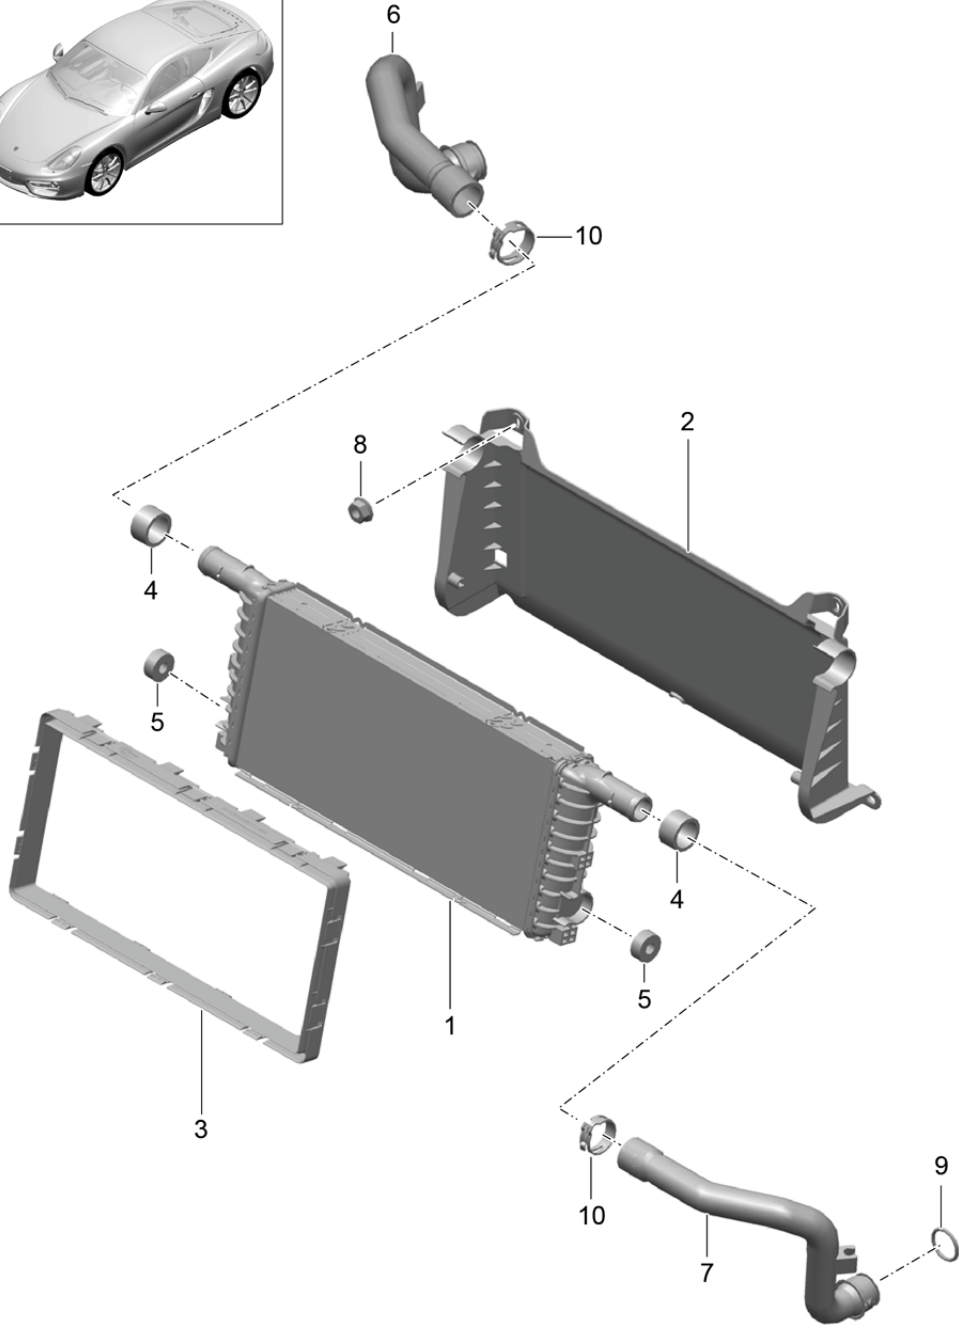

Model: 981C14

Model life 2014>>2016

Model: 981C14

Model life 2014>>2016

Pos	Part Number	Description	Remark	Qty	Model
1	991 106 137 02	Radiator	center	1	
2	991 106 237 01	Radiator	center	1	
3	991 106 337 01	Retaining frame		1	
4	991 106 537 01	Sealing frame		1	
5	991 106 538 01	Rubber bush	upper	2	
		Rubber bush	lower	2	
		Discontinued part			
5	991 106 538 02	Rubber bush	lower	2	
6	991 106 638 02	Water hose		1	
7	991 106 639 01	Water hose		1	
8	900 377 010 01	Hexagon nut		2	
		M 6