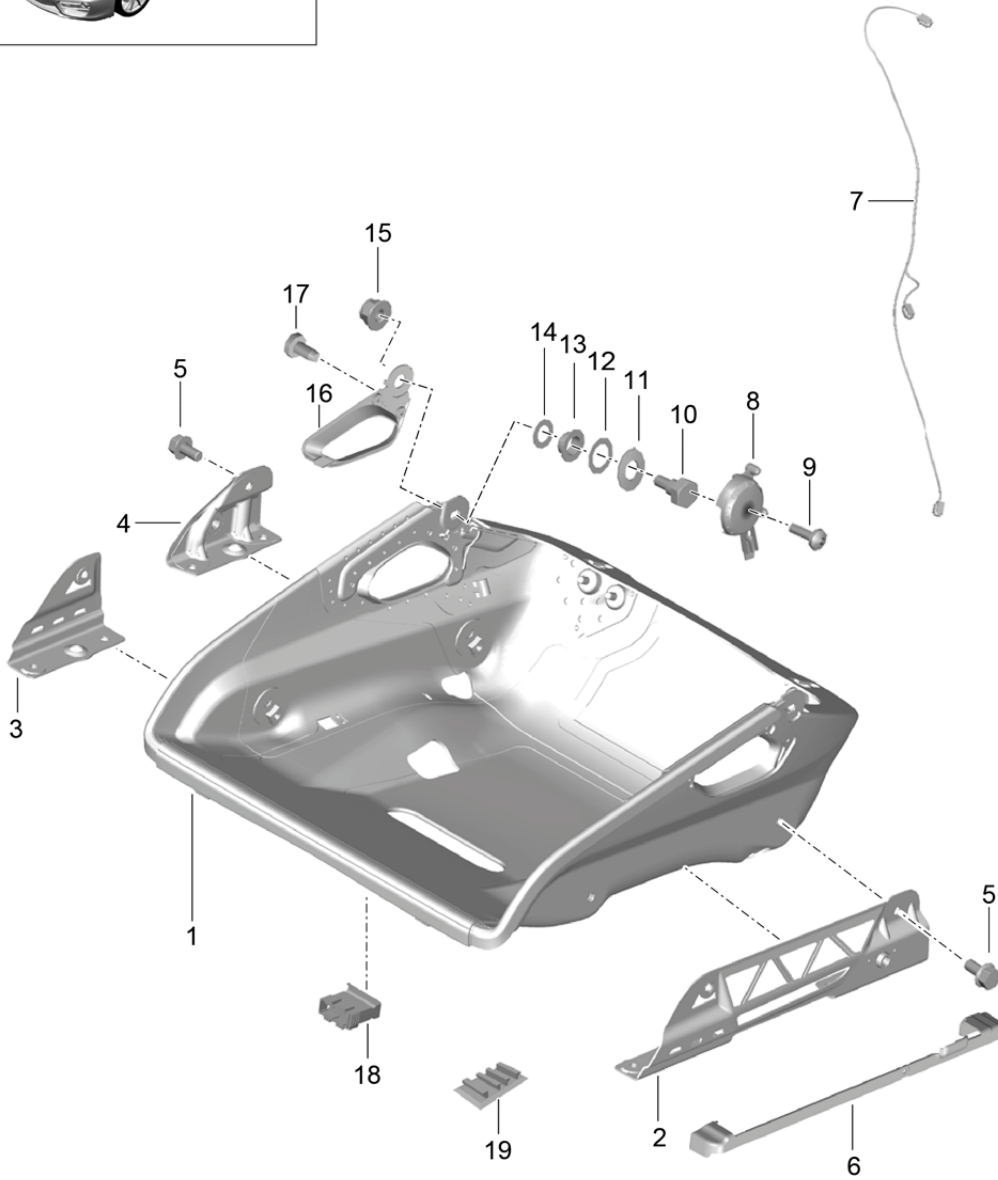

Model: 981C14

Model life 2014>>2016

Model: 981C14 Model life 2014>>2016

Pos	Part Number	Description	Remark	Qty	Model
1	997 521 281 00	bucket seat Collapsible Seat frame Accessories Cup Seat frame		2	PR:388,389
		without:			
2	997 521 433 00	seat occupied recognition Adapter Seat frame	outer left	1	PR:388
(2)	997 521 434 00	Discontinued part Adapter Seat frame	outer right	1	PR:389
3	997 521 436 00	Discontinued part Adapter Seat frame	front, inner right	1	PR:388
(3)	997 521 435 00	Discontinued part Adapter Seat frame	front, inner left	1	PR:389
		without:			
4	997 521 438 00	seat occupied recognition Discontinued part Adapter Seat frame	rear, inner right	1	PR:388
(4)	997 521 437 00	Discontinued part Adapter Seat frame	rear, inner left	1	PR:389
		without:			
5	999 217 168 01	seat occupied recognition Discontinued part Hexagon bolt M 8 X 16 Mount Seat rail bucket seat		4	
6	997 521 561 00	Trim Seat belt	left lower	1	PR:388,389
(6)	997 521 561 00 01C	Satin black			
	997 521 562 00	Trim Seat belt	right lower	1	PR:388,389
	997 521 562 00 01C	Satin black			
7	997 612 785 10	Wire set Side airbag unit		1	PR:388,389
8	997 521 563 00	Trim Hinge	left inner	1	PR:388,389
(8)	997 521 563 00 01C	Satin black			
	997 521 564 00	Trim Hinge	right inner	1	PR:388,389
	997 521 564 00 01C	Satin black			
9	999 073 456 01	flat round head bolt M4 X 12 Mount Trim	inner	2	
10	997 521 690 00	bearing pin Backrest shell Cup	lower	2	
11	999 523 019 01	Belleville spring A25		2	
12	999 234 034 00	fitted washer 12 X 18 X 0,2		2	
13	999 924 136 40	Plain bearing F12 X 5 X 14		2	
14	999 025 122 40	thrust washer		2