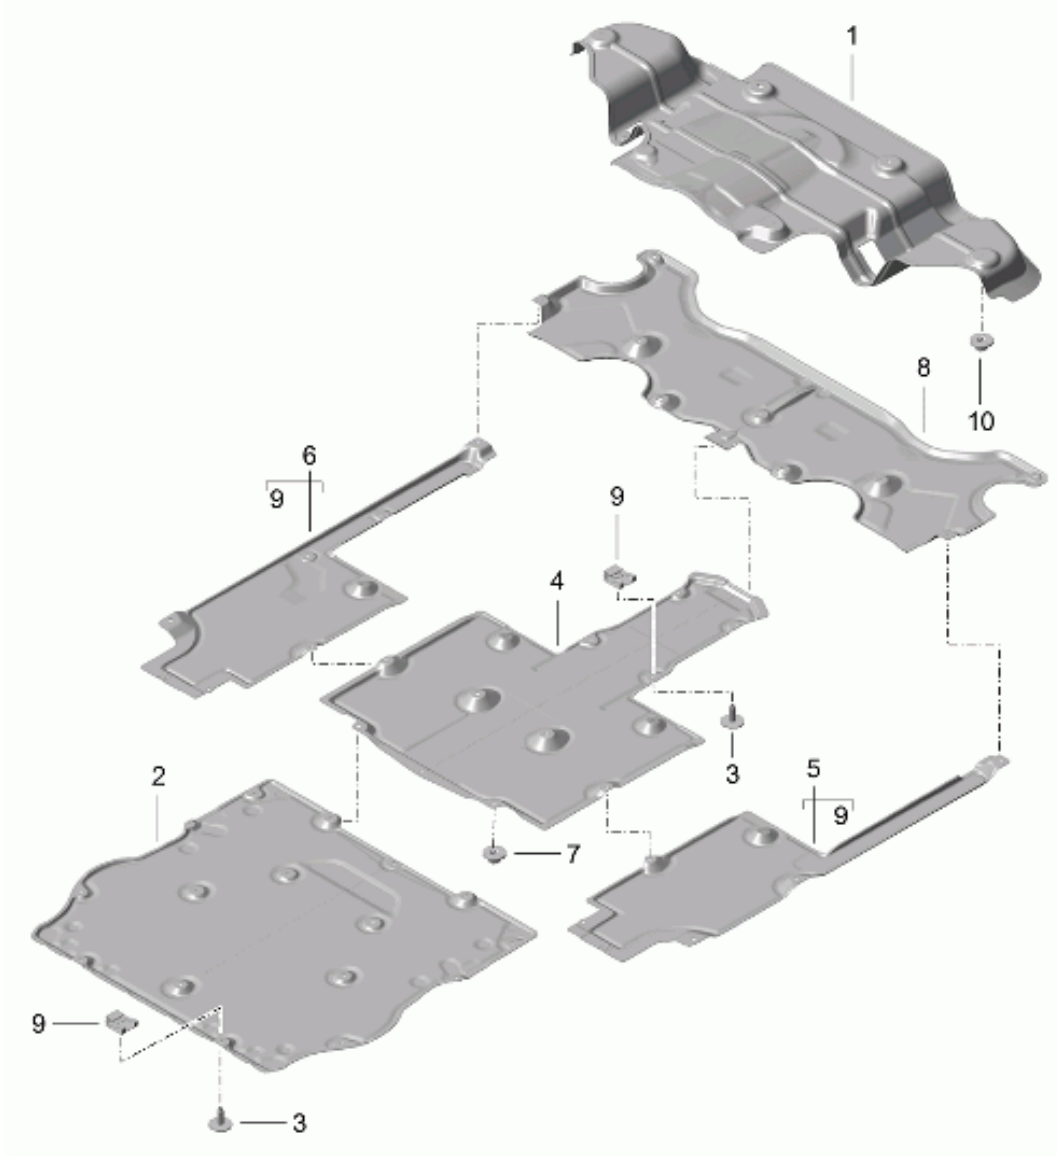

Model: 981C14

Model life 2014>>2016

Model: 981C14

Model life 2014>>2016

Pos	Part Number	Description	Remark	Qty	Model
1	981 504 405 01	Trim Underbody Heat insulation boot floor plate		1	
2	991 504 601 00	Cover	front	1	
3	999 073 505 01	panel screw ST 4,8X16		X	
4	991 504 603 00	Cover	center	1	
5	991 504 605 00	Cover	left	1	
6	991 504 606 00	Cover	center right center	1	
7	999 049 032 40	Hexagon plastic collar nut T6/22X10,5		X	
8	981 504 609 00	Cover	rear	1	
9	999 507 795 09	Underbody panel nut ST 4,8		2	
10	999 049 039 01	Hexagon nut T6		6