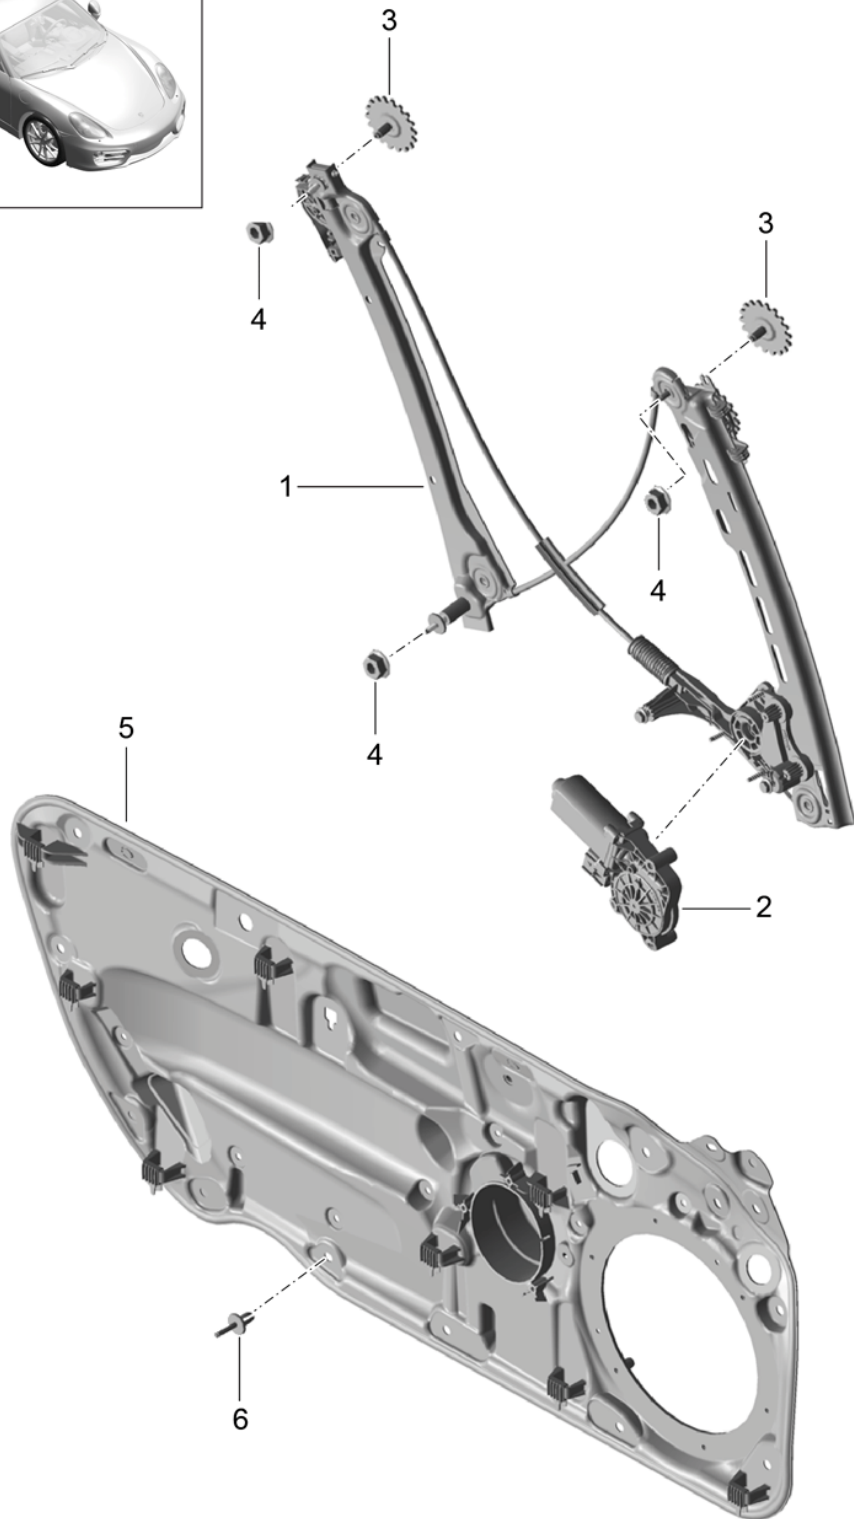

Model: 981C14

Model life 2014>>2016

Model: 981C14

Model life 2014>>2016

Pos	Part Number	Description	Remark	Qty	Model
1	991 542 975 00	Window regulator Window regulator without motor	left	1	
(1)	991 542 976 00	Electric motor Window regulator without motor	right	1	
2	991 624 101 02	Electric motor Window regulator	left	1	
2	991 624 102 02	Electric motor Window regulator	right	1	
3	991 542 551 02	Mount Window regulator		2	
4	900 377 018 09	Hexagon nut M 6		3	
5	991 537 221 01	Assembly frame	left	1	
(5)	991 537 222 01	Assembly frame	right	1	
6	999 591 525 40	Spreader rivet 7,0X14,2		13	
7	991 537 557 00	Rubber ply		8