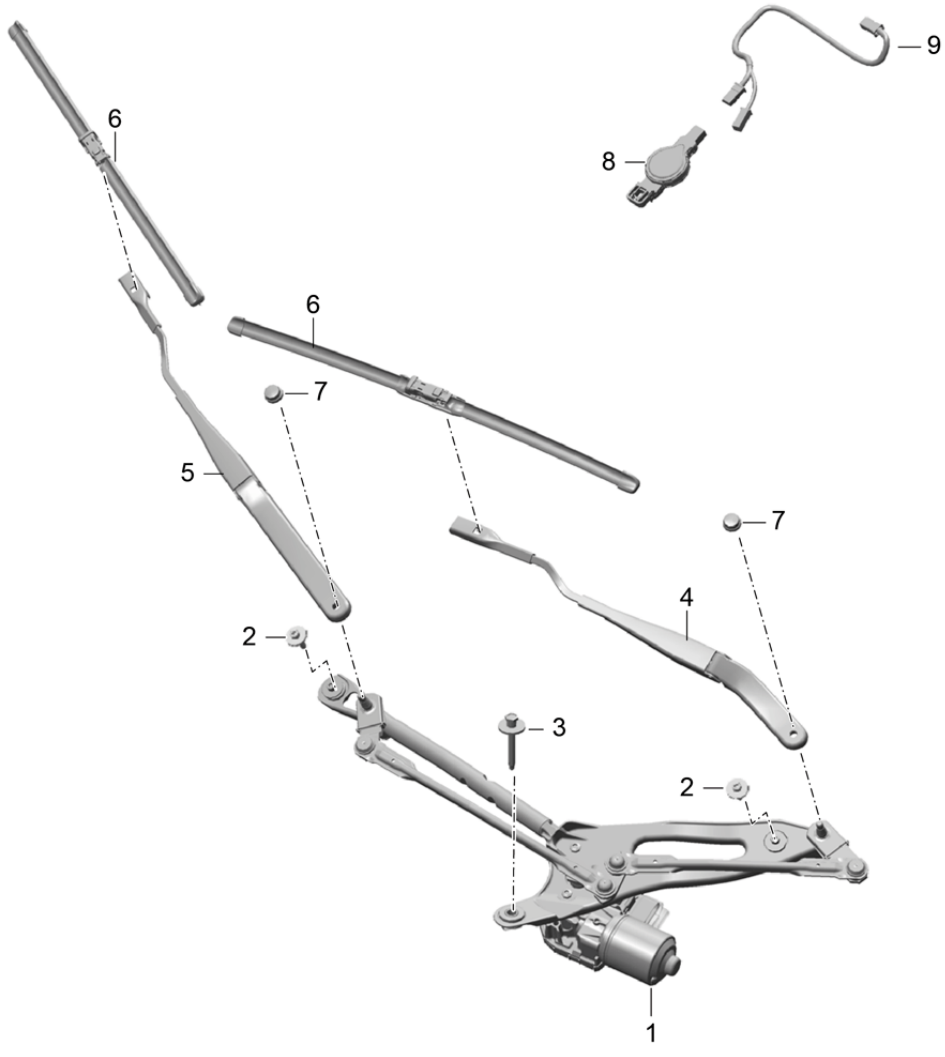

Model: 981C14

Model life 2014>>2016

Model: 981C14 Model life 2014>>2016

Pos	Part Number	Description	Remark	Qty	Model
1	991 628 035 05	Windscreen wiper system, compl Rain sensor Wiper motor with:	lhd	1	PR:098
1	991 628 036 05	Crank drive Wiper motor with:	rhd	1	PR:099
2	900 387 017 02	Crank drive Bolt with washer M 6 X 25 SC		2	
3	999 141 302 02	Bolt with washer M 8 X 60		1	
4	991 628 121 01	Wiper arm (drivers side)	lhd	1	PR:098
(4)	991 628 131 02	Wiper arm (passenger side)	rhd	1	PR:099
5	991 628 122 02	Wiper arm (passenger side)	lhd	1	PR:098
(5)	991 628 132 01	Wiper arm (drivers side)	rhd	1	PR:099
6	991 628 901 00	1 set: wiper blades (drivers side) (passenger side)	front LHD	1	PR:098
(6)	991 628 903 00	1 set: wiper blades (drivers side) (passenger side)	front RHD	1	PR:099
7	991 628 305 00	cap for wiper arm		2	
(7)	N 106 092 04	Hexagon collar nut Mount Wiper arm		2	
8	991 615 108 01	Rain sensor		1	
-	4E0 955 609	Gel foil for rain sensor (self-adhesive)		1	
9	991 612 691 00	Rain sensor Wire set		1	PR:-631, -632,-852
-	981 610 119 00	Rain sensor Bracket Wire set Rain sensor		1