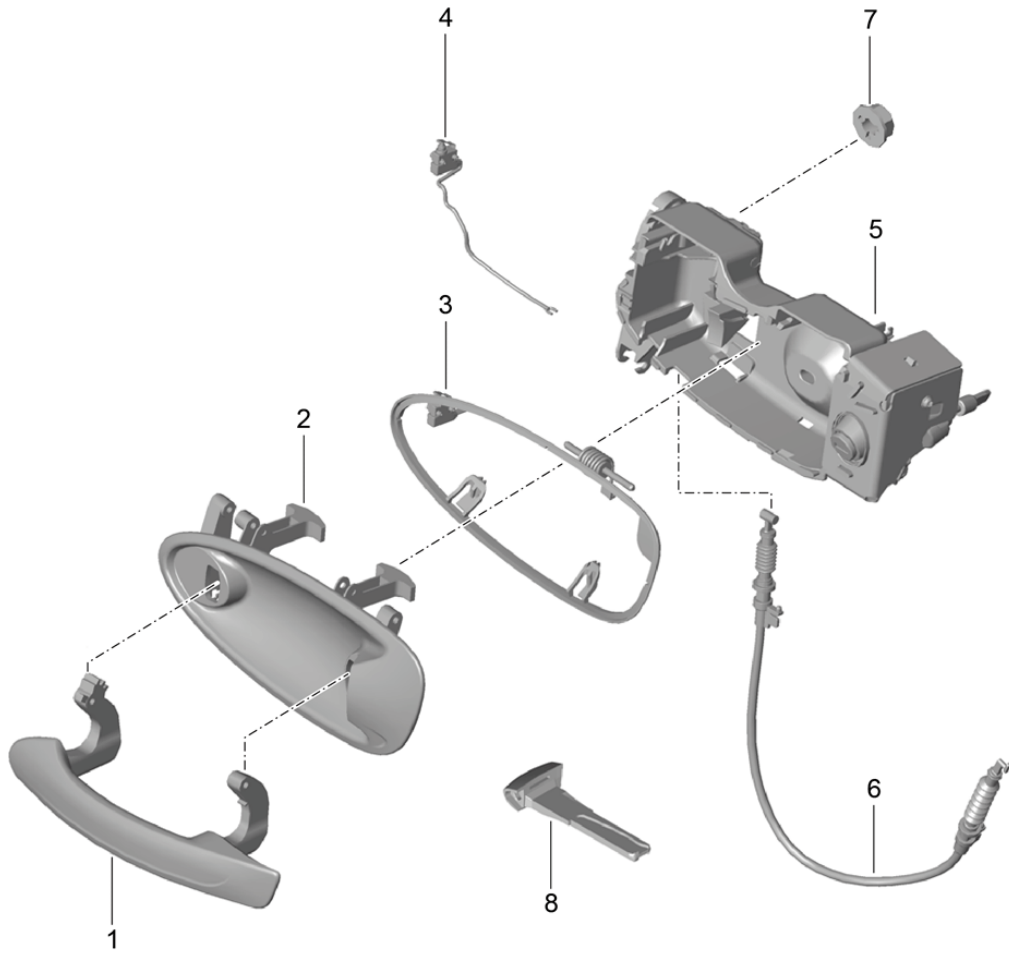

Model: 981C14

Model life 2014>>2016

Pos	Part Number	Description	Remark	Qty	Model
(9)	981 537 482 04	Trim roof frame	right side	1	PR:011
10	999 507 304 41	D - MJ 2015>> Clip Door seal		X	
11	991 537 671 00	Clip roof frame		X	

Model: 981C14

Model life 2014>>2016