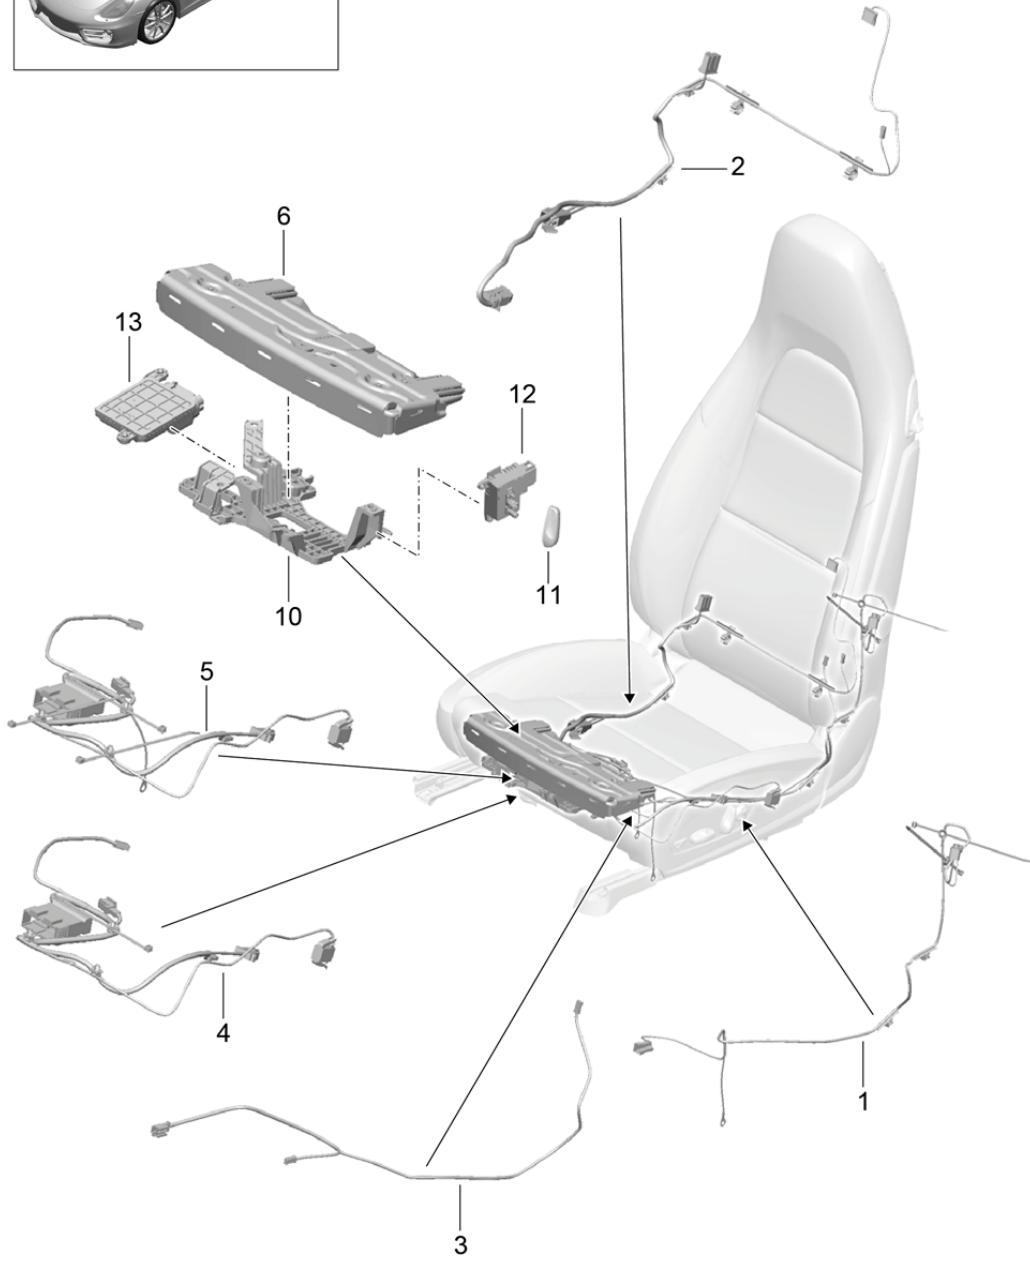

Model: 981C14

Model life 2014>>2016