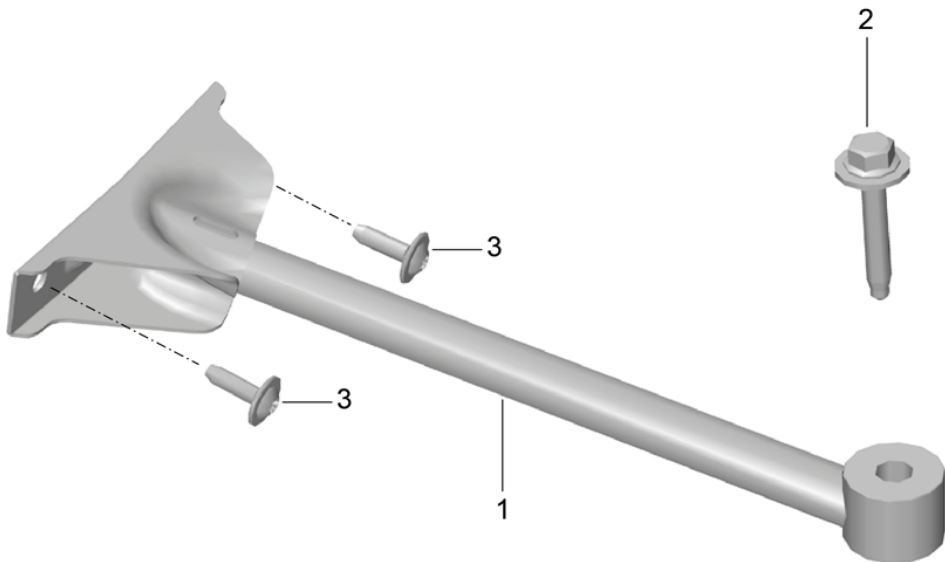

Model: 981C14

Model life 2014>>2016

Model: 981C14

Model life 2014>>2016

Pos	Part Number	Description	Remark	Qty	Model
1	991 504 537 00	Dome strut Brace	left	1	
(1)	991 504 538 00	Brace	right	1	
2	N 105 728 02	bolt,hex.hd.with shoul.(combi) M8X50		1	
3	999 073 322 02	fillister hd. bolt M6X20		4