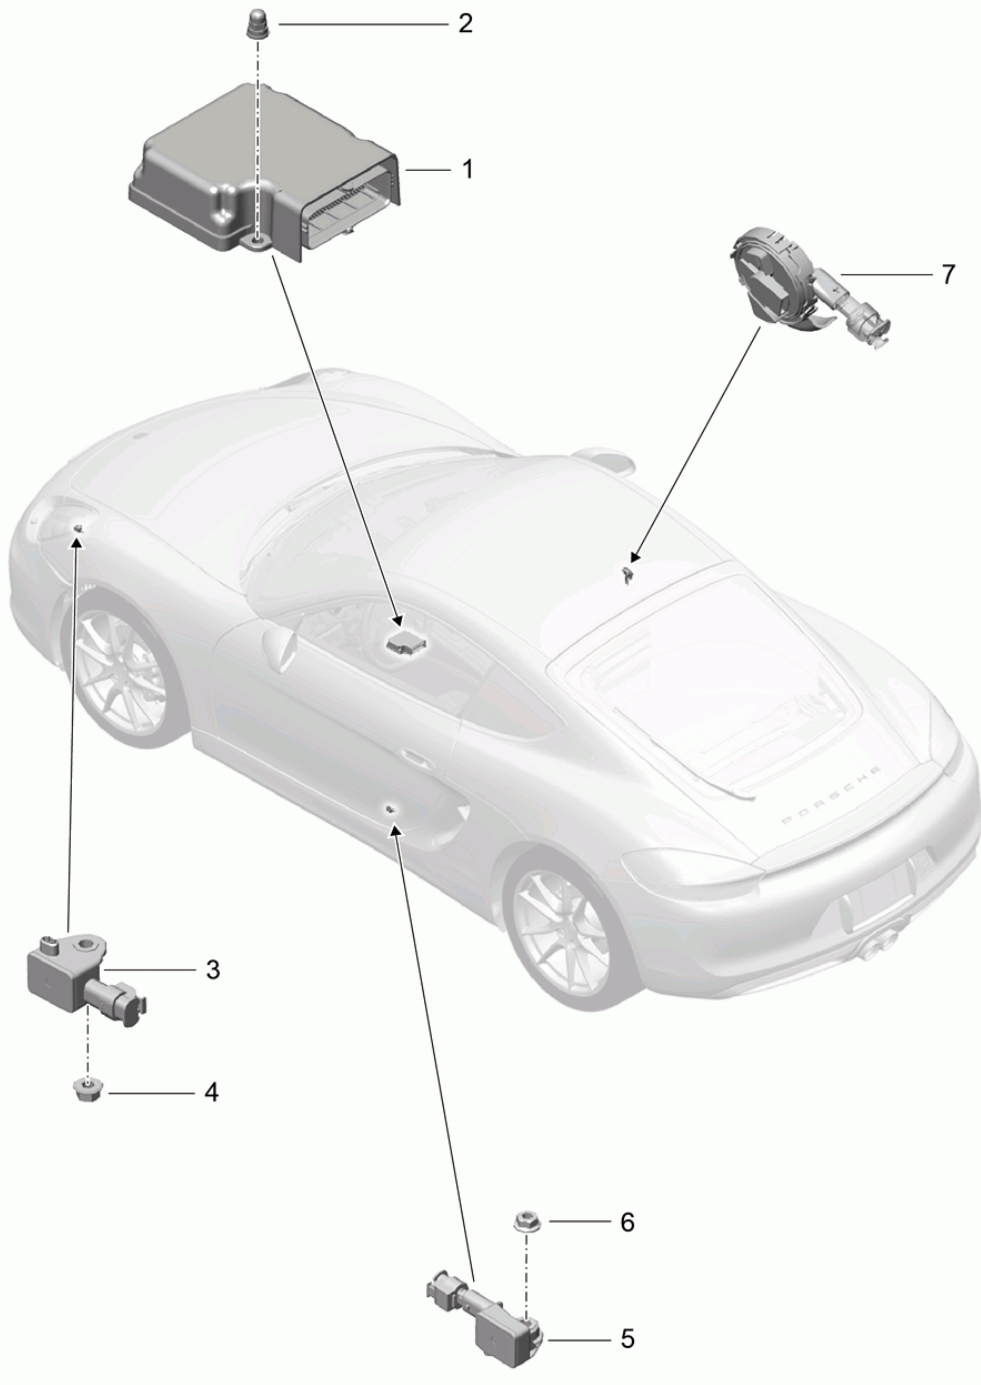

Model: 981C14

Model life 2014>>2016

Pos	Part Number	Description	Remark	Qty	Model
-		distance regulation Alarm horn see illustration:	903-000		

Model: 981C14

Model life 2014>>2016

Model: 981C14

Model life 2014>>2016