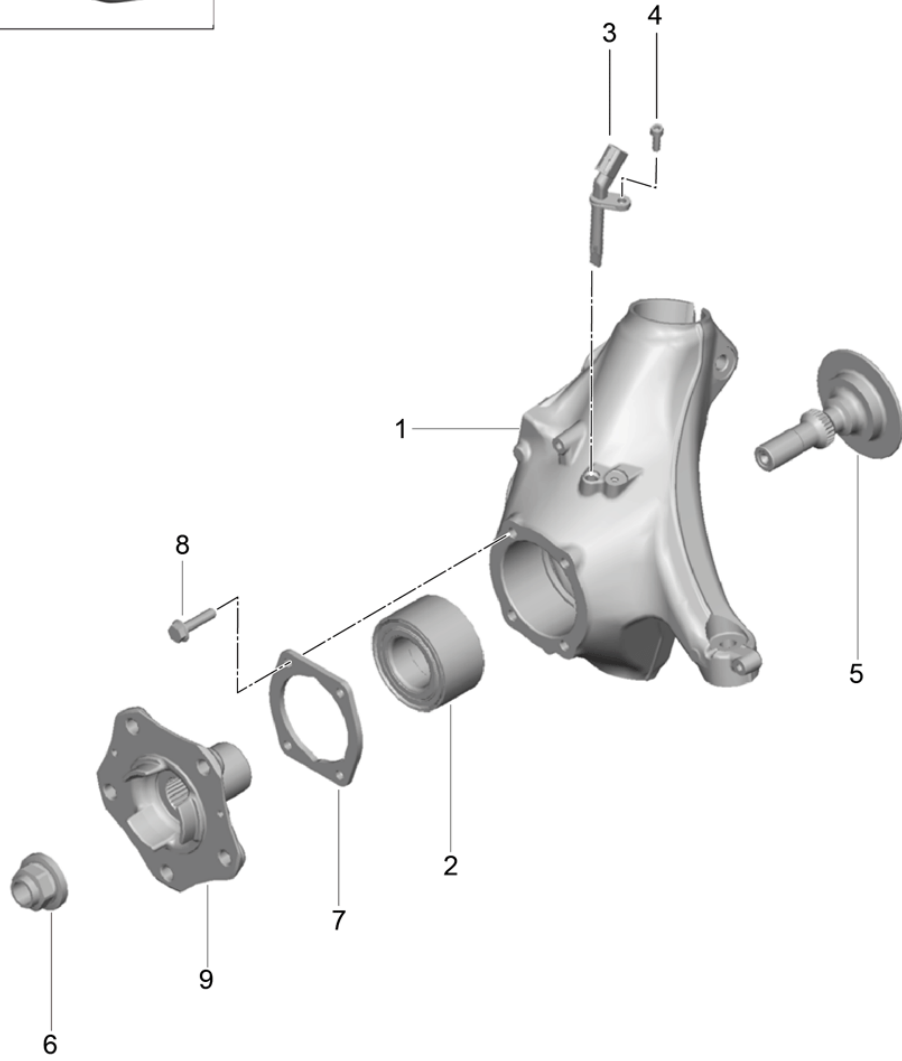

Model: 981C14

Model life 2014>>2016

Model: 981C14

Model life 2014>>2016

Pos	Part Number	Description	Remark	Qty	Model
		Wheel carrier			
		Wheel hub			
1	991 341 157 05	Wheel carrier	left	1	
(1)	991 341 158 05	Wheel carrier	right	1	
2	999 053 054 06	angular ball bearing		2	
3	991 606 407 01	speed sensor		2	
4	900 067 117 04	Socket head bolt		2	
		M 6 x 16			
5	997 341 131 00	retaining bolt		2	
6	999 084 135 01	Hexagon nut		2	
		M 22 X 1,5			
		Discontinued part			
6	999 084 135 02	Hexagon nut		2	
		M 22 X 1,5			
7	986 331 661 20	Cover		2	
8	999 217 042 04	Hexagon bolt		8	
		M 8 X 35			
9	991 341 605 02	Wheel hub		2	
		Discontinued part			
9	991 341 605 03	Wheel hub		2