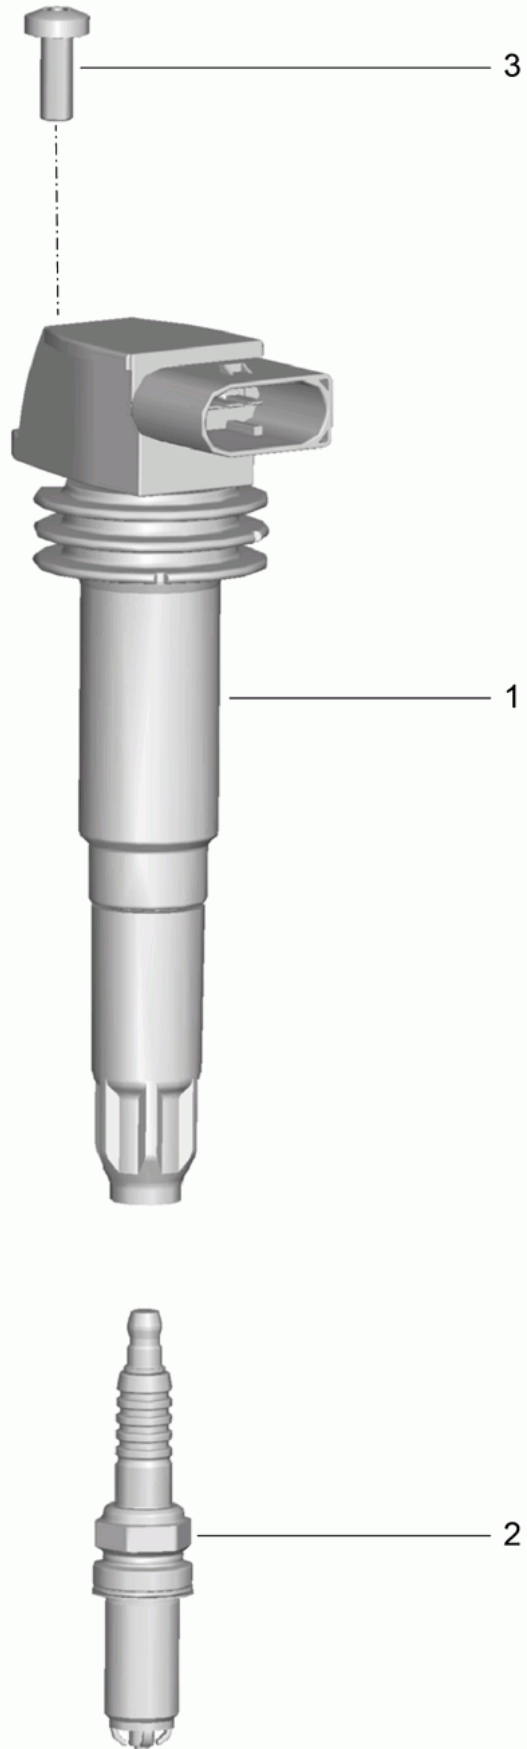

Model: 981C14

Model life 2014>>2016