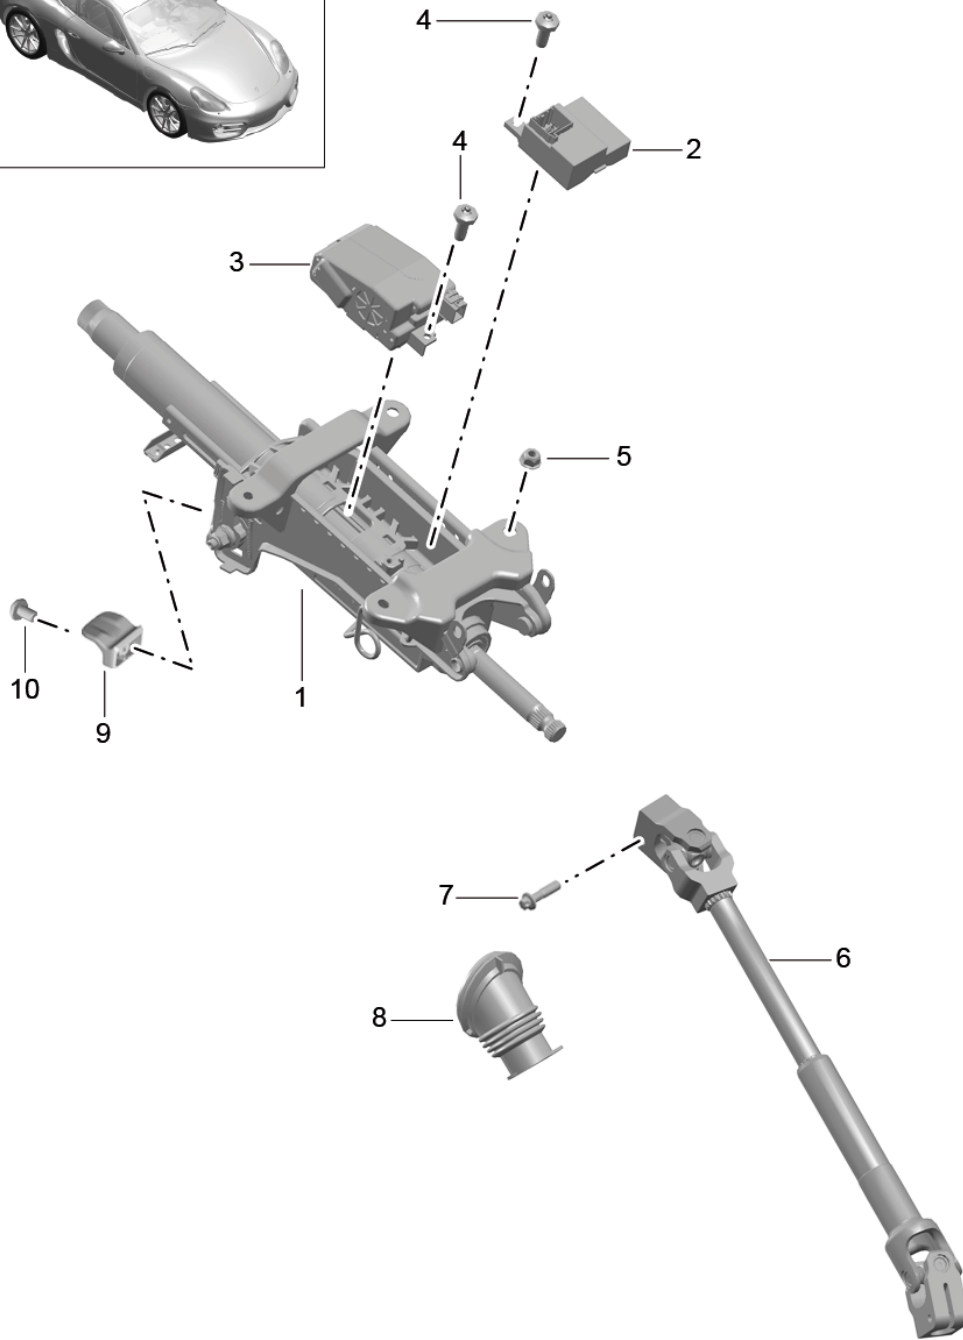

Model: 981C14

Model life 2014>>2016

Model: 981C14

Model life 2014>>2016

Pos	Part Number	Description	Remark	Qty	Model
1	991 347 015 23	Steering column Intermediate steering shaft		1	PR:647
(1)	991 347 015 32	Steering column		1	PR:648
(1)	991 347 015 05	Steering column		1	PR:655
(1)	991 347 015 14	Steering column		1	PR:656
2	4H0 907 705 K	Control unit for electrically adjustable steering column		1	PR:648,656
3	7PP 905 852 C	Control unit		1	PR:655,656
4	8E0 035 413	Hexagon socket head bolt M 5 X 10		2	PR:648,656
5	N 104 355 01	Hexagon nut M 8		4	
6	991 347 023 03	Intermediate steering shaft		1	PR:098
(6)	991 347 024 03	Intermediate steering shaft		1	PR:099
7	WHT 004 955 A	Torx socket head bolt M 8 X 30		2	
8	991 347 037 01	Bellows		1	
9	970 347 175 00	handle		1	PR:647,655
	970 347 175 00 1E0	Black			
10	N 104 066 02	Oval hexagon socket head bolt M 5 X 8		1	PR:647,655