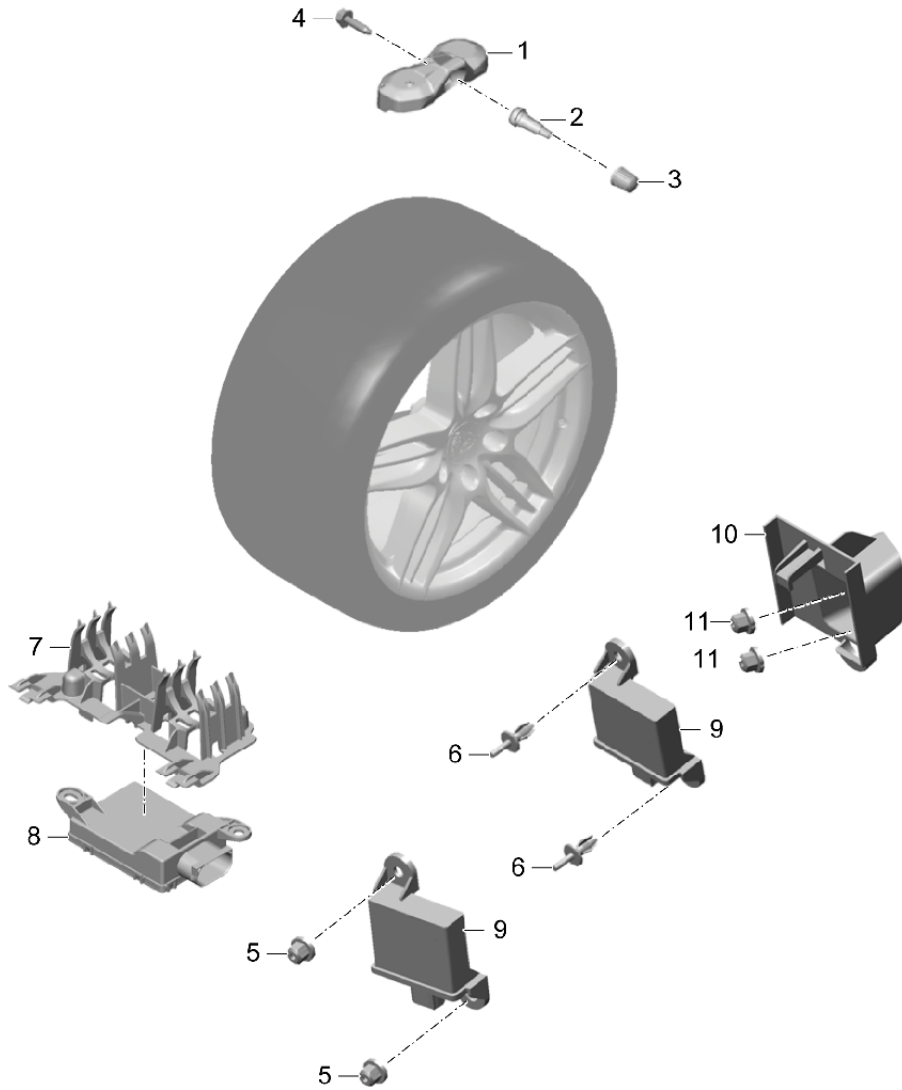

Model: 981C14

Model life 2014>>2016

Model: 981C14

Model life 2014>>2016

Pos	Part Number	Description	Remark	Qty	Model
1	7PP 907 275 F	tyre pressure control system Tyre pressure sensor tyre pressure control system		4	PR:482,483 PR:482
(1)	7PP 907 275 G	also use: Tyre pressure sensor tyre pressure control system	955 361 053 00	4	PR:483
2	955 361 053 00	also use: Valve aluminium silver	955 361 053 00	4	
(2)	9P1 601 361 A	Discontinued part Valve tyre pressure control system silver		4	
(2)	9P1 601 361	Valve aluminium Black		4	
3	N 908 729 01	Valve cap for valve unit silver		4	
(3)	WHT 006 913	Valve cap for valve unit Black		4	
4	4D0 601 365	Hexagon socket head bolt, self-locking		4	
5	999 076 081 40	Hexagon plastic collar nut	left front	2	
6	999 507 196 40	Spreader rivet	right front	4	
7	991 618 259 00	Retainer for aerial		1	
8	991 618 104 01	Aerial		1	PR:482
(8)	991 618 103 01	Aerial		1	PR:483
9	7PP 907 283	Sender unit		4	
10	991 606 242 00	Holder for sender unit	right front	1	
11	999 049 033 40	Plastic nut	right	4