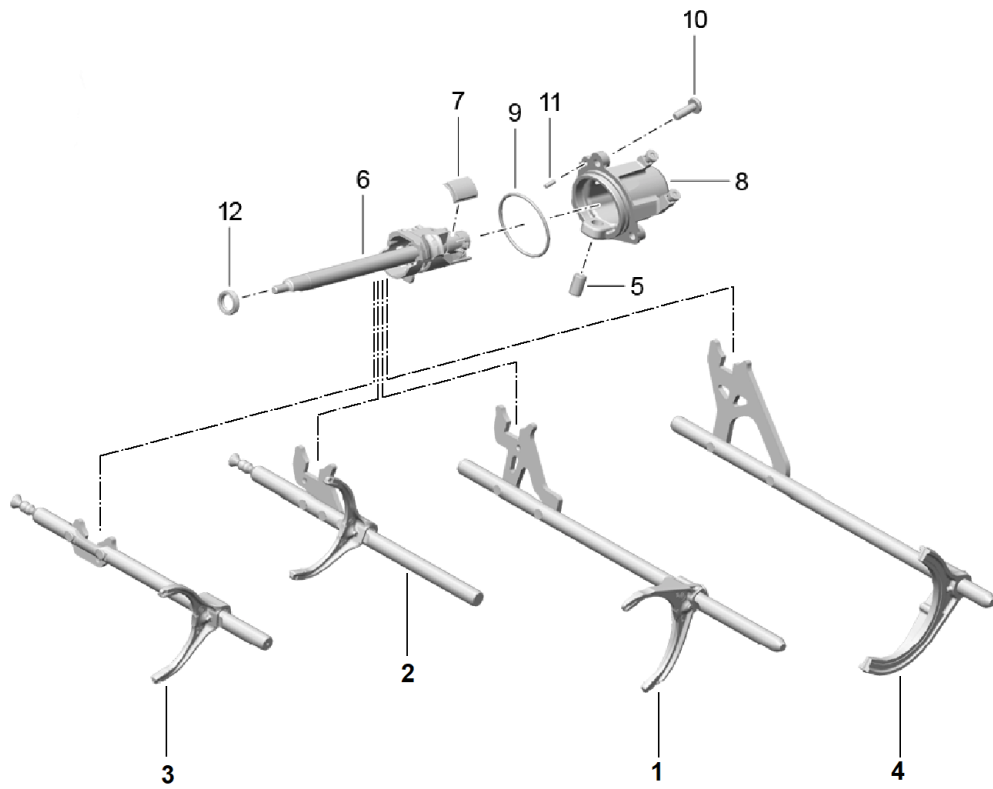

Model: 981C14

Model life 2014>>2016

P40302015 06 - 18

Model: 981C14

Model life 2014>>2016

Pos	Part Number	Description	Remark	Qty	Model
		Manual gearbox heat exchanger oil pipe Water pipe			G8100,G8120
1	981 307 017 00	heat exchanger		1	
2	981 307 821 00	flat round head bolt		3	
3	981 307 401 00	Bracket		1	
		Disc valve			
4	991 307 573 00	Disc valve		1	
5	900 385 041 01	Torx screw M 6 X 12		1	
6	9G1 307 673 00	Molded hose		1	
7	981 307 077 00	Water hose Coolant Return line		1	
8	981 307 074 00	Water hose Coolant Supply		1	
9	981 307 075 00	Water hose Coolant Supply		1	
-	000 043 205 01	Pipe 4,0 X 1,0 modify in workshop Shorten		*	
10		Vacuum line L = 400 mm		1	
11	928 574 717 06	Molded hose Discontinued part		1	
11	928 574 717 07	Molded hose No longer use the part here		1	
11	9P1 129 487	Molded hose		1	
12	999 507 872 40	Bracket		1	
13	999 512 589 09	Hose clamp 25 X 12		1	
14	999 239 040 40	Connecting piece 3,5 X 2,0 X 28		1	
(14)	928 573 727 05	Distributor		1	PR:XLF
15	N 910 682 01	Hexagon socket flat head bolt M 4 X 10		1	
16	7PP 906 270	Change-over valve		1	
17	981 307 053 00	Line		1	
18	981 307 853 00	O-ring		2	
19	N 910 597 01	sealing plug		2	
20	981 307 023 00	oil pump		1	
21	981 307 815 00	Clip		1	
22	981 307 825 00	Bracket		1	
23	981 307 850 00	flat round head bolt		3