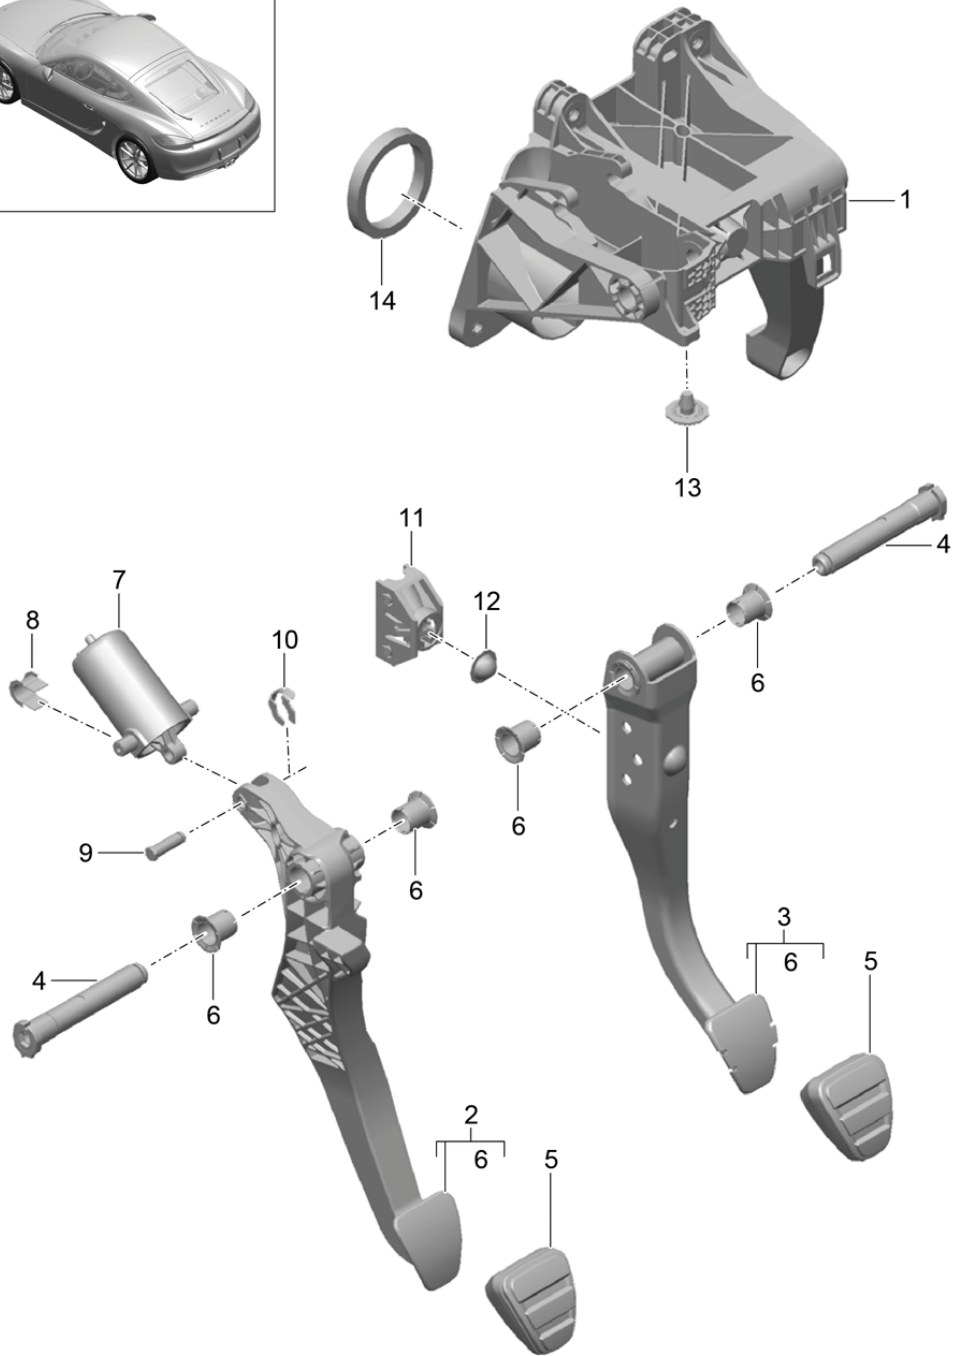

Model: 981C14

Model life 2014>>2016