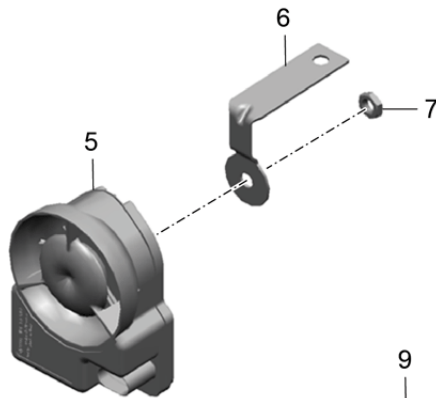

Model: 981C14

Model life 2014>>2016

Model: 981C14 Model life 2014>>2016

Pos	Part Number	Description	Remark	Qty	Model
1	991 635 149 01	Fanfare Signal horn alarm system Fanfare High-pitched		1	
(1)	991 635 159 00	Fanfare High-pitched	with:	1	
2	991 635 150 01	Fanfare Low-pitched	also use: 991 612 947 00	1	
(2)	991 635 160 00	Fanfare Low-pitched	with:	1	
-	991 612 947 00	Adapter cable for 991 635 159 00 991 635 160 00	also use: 991 612 947 00	1	
3	N 106 092 04	Hexagon collar nut M 8		2	
4	9P1 951 101	Signal horn for alarm system	use if required: 9P1 998 003 A	1	PR:534,544, -536
5	1K8 951 605 B	Alarm horn		1	PR:536
6	991 637 419 01	Bracket		1	PR:536
7	N 902 955 02	Hexagon collar nut M 8		1	PR:536
8	900 378 176 01	Hexagon bolt M 8 X 20		1	PR:534,544, -536
9	9P1 998 003 A	Wire set Modification kit Signal horn		1	PR:534,544, -536