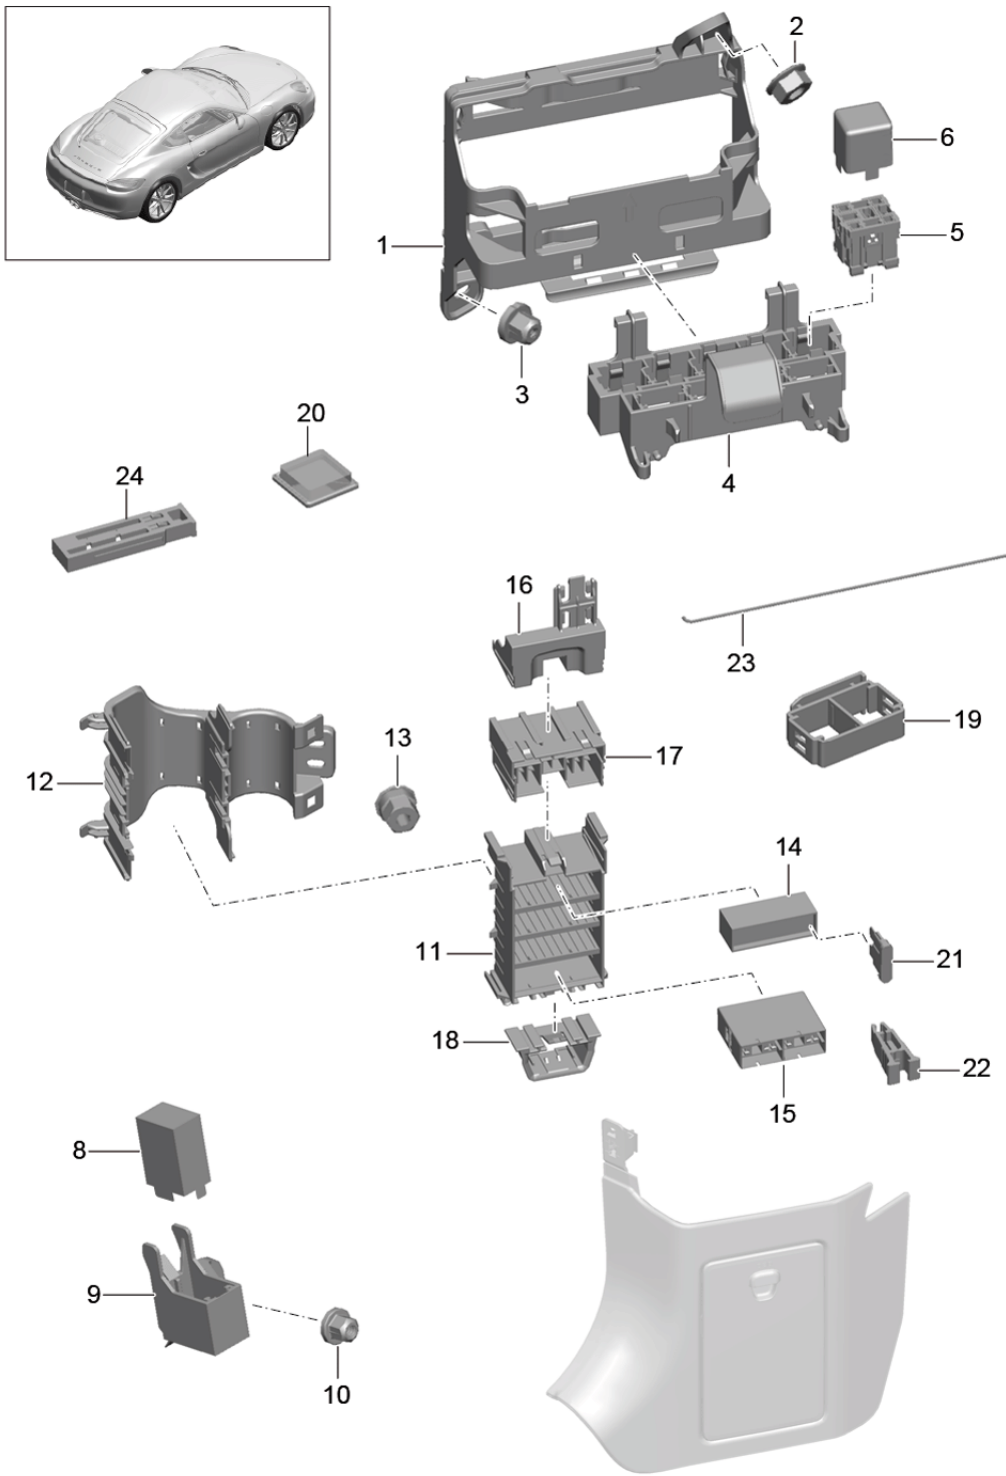

Model: 981C14

Model life 2014>>2016

Pos	Part Number	Description	Remark	Qty	Model
-		Control unit Sensor Airbag Airbag unit			
-		see illustration: Switch Airbag	812-050		
1	991 618 201 04	see illustration: Control unit for airbag D >> - MJ 2014	903-005	1	
1	991 618 201 08	Control unit for airbag D - MJ 2015>>		1	
2	999 070 015 02	domed cap nut M 6		3	
3	991 618 223 01	Front sensor		2	
4	999 084 638 01	Hexagon nut M 6		2	
5	991 618 221 01	Sensor Side airbag unit		2	
6	999 084 629 01	Hexagon nut M 6		2	
7	991 618 227 01	Pressure sensor doors		2	

Model: 981C14

Model life 2014>>2016