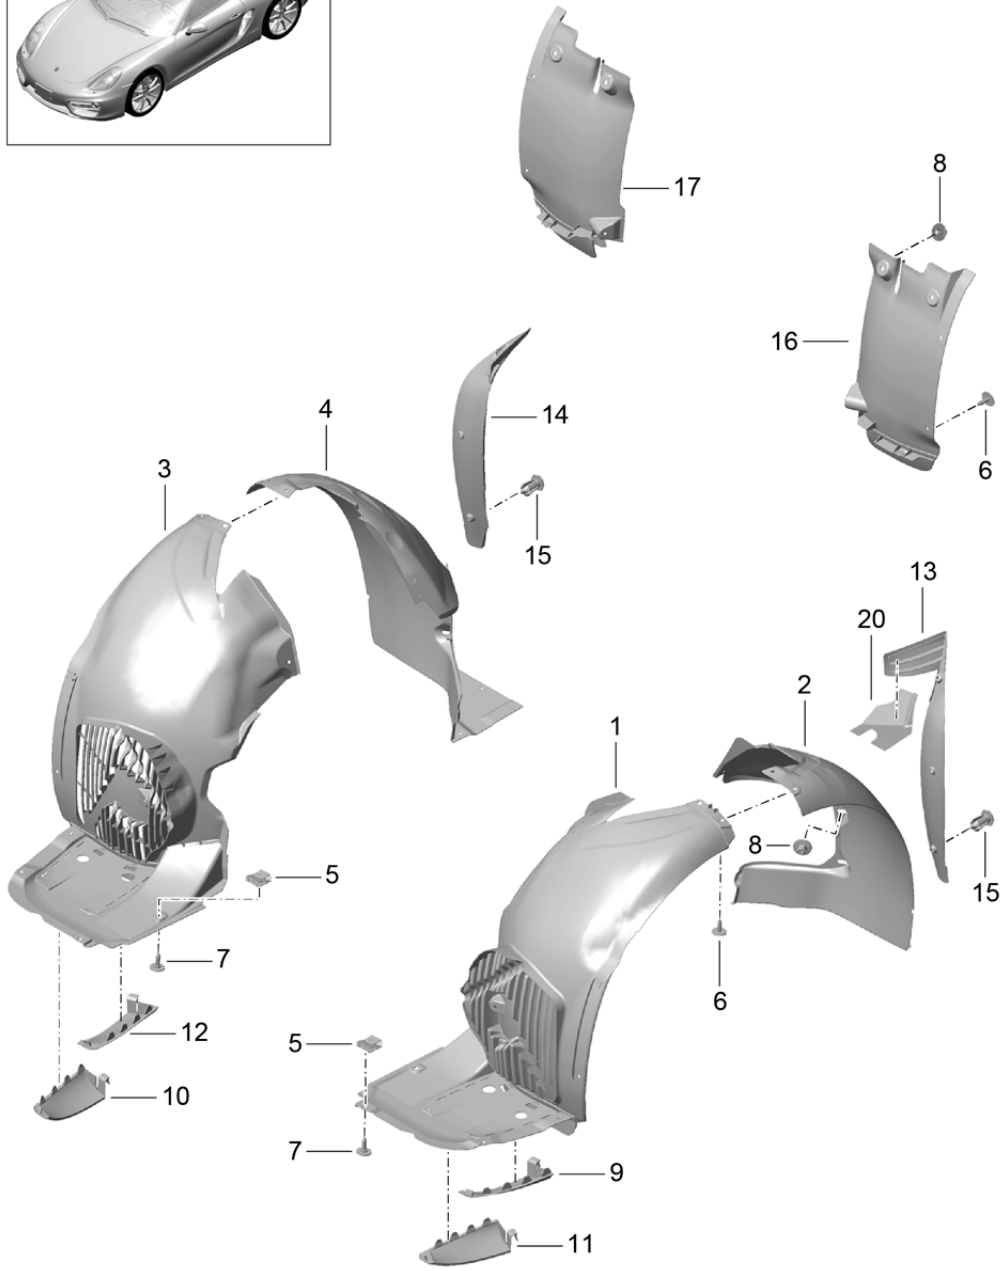

Model: 981C14

Model life 2014>>2016

Model: 981C14 Model life 2014>>2016

Pos	Part Number	Description	Remark	Qty	Model
1	981 504 501 03	Linings Wheel housing Wheel housing liner	left front	1	PR:008,250
1	981 504 501 03	Wheel housing liner	left front	1	PR:008,480
(1)	981 504 501 07	Wheel housing liner	left front	1	PR:009,250
(1)	981 504 501 07	Wheel housing liner	left front	1	PR:009,480
2	981 504 503 00	Wheel housing liner	left front rear	1	
3	981 504 502 03	Wheel housing liner	right front	1	PR:008,250
3	981 504 502 03	Wheel housing liner	right front	1	PR:008,480
3	981 504 502 07	Wheel housing liner	right front	1	PR:009,250
3	981 504 502 07	Wheel housing liner	right front	1	PR:009,480
4	981 504 504 00	Wheel housing liner	right front rear	1	
5	999 507 309 02	panel nut ST 4,8		X	
6	999 073 505 01	panel screw ST 4,8X16		X	
7	999 073 227 09	panel screw ST 4,8X19		2	
8	999 049 032 40	Hexagon plastic collar nut T6/22X10,5		12	
9	991 504 791 00	Air guide Wheel housing liner	left front	1	
10	991 504 792 00	Air guide Wheel housing liner	right front	1	
11	991 504 771 00	Air-guide cowl Wheel housing liner	left front	1	
12	991 504 772 00	Air-guide cowl Wheel housing liner	right front	1	
13	981 504 641 00	trim for a-pillar	left	1	
14	981 504 641 00 1E0	Black			
14	981 504 642 00	trim for a-pillar	right	1	
14	981 504 642 00 1E0	Black			
15	999 591 712 40	Spreader rivet 6,0X12,0		6	
16	981 504 505 01	Wheel housing liner	left rear front	1	
17	981 504 506 01	Wheel housing liner	right rear front	1	
20	991 555 747 00	Trim A-pillar Wing	left	1 1 1	
(20)	991 555 747 00 1E0	Black			
(20)	991 555 748 00	Trim A-pillar Wing	right	1 1 1	
	991 555 748 00 1E0	Black