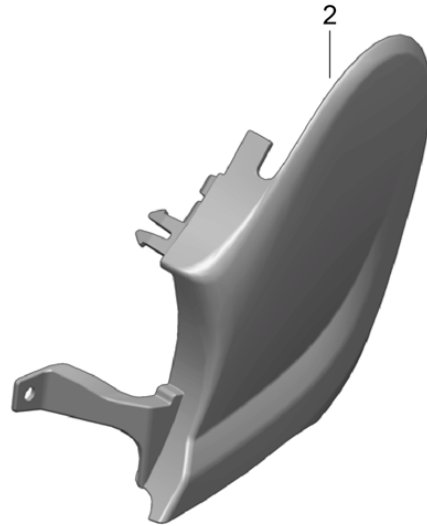

Model: 981C14

Model life 2014>>2016