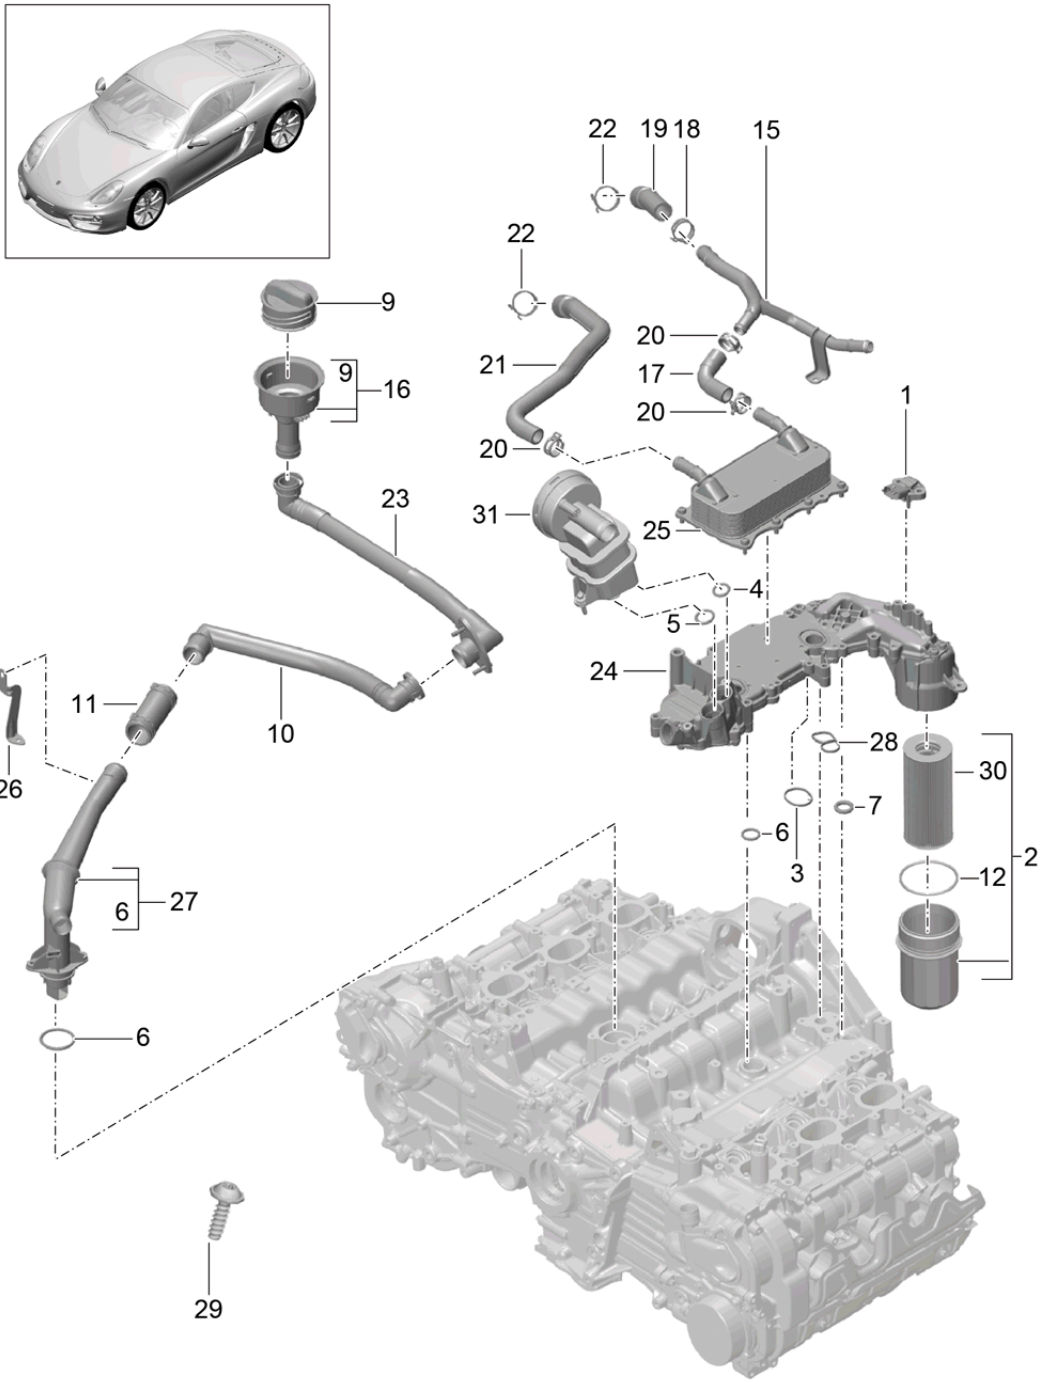

Model: 981C14

Model life 2014>>2016

Model: 981C14 Model life 2014>>2016

Pos	Part Number	Description	Remark	Qty	Model
1	948 606 213 00	Engine lubrication Oil pressure sender		1	
2	9A1 107 024 00	Oil filter set (complete)		1	
3	948 107 175 00	Seal heat exchanger		2	
4	999 707 634 40	O-ring oil separator 18,50 X 4,00		1	
5	999 707 635 40	O-ring oil separator 21,00 X 4,00		1	
6	999 707 348 40	O-ring Filler tube 42,00 X 4,00		1	
7	999 707 594 40	O-ring Oil-conducting housing 11,00 X 4,00		1	
8	999 707 595 40	O-ring Oil-conducting housing 20,00 X 4,00		1	
9	981 107 035 06	End cap engine oil		1	
10	981 107 264 00	Filler tube engine oil Discontinued part		1	
10	981 107 264 01	Filler tube engine oil		1	
11	981 107 274 00	Hose Oil inlet		1	
12	996 107 313 51	seal ring oil filter		1	
13	000 043 301 19	engine oil EXXON MOBIL 1 0W-40 1 LITER Container Information available		X	
14	000 043 301 21	engine oil EXXON MOBIL 1 0W-40 20 LITER Container Information available		X	
15	9A1 106 669 01	return line heat exchanger Discontinued part		1	
15	9A1 106 669 02	return line heat exchanger		1	
16	981 107 160 05	Filler tube engine oil		1	
17	9A1 106 667 00	return line heat exchanger		1	
18	999 512 659 09	Hose clamp B 28 X 12		1	
19	9A1 106 665 00	return line		1	
20	999 512 656 09	Hose clamp B 25 X 12		3	
21	9A1 106 611 00	Water hose Intake		1	
22	999 512 662 09	Hose clamp B 32 X 12		1	
23	981 107 265 03	Filler tube engine oil		1	
24	9A1 107 020 11	Oil-conducting housing		1