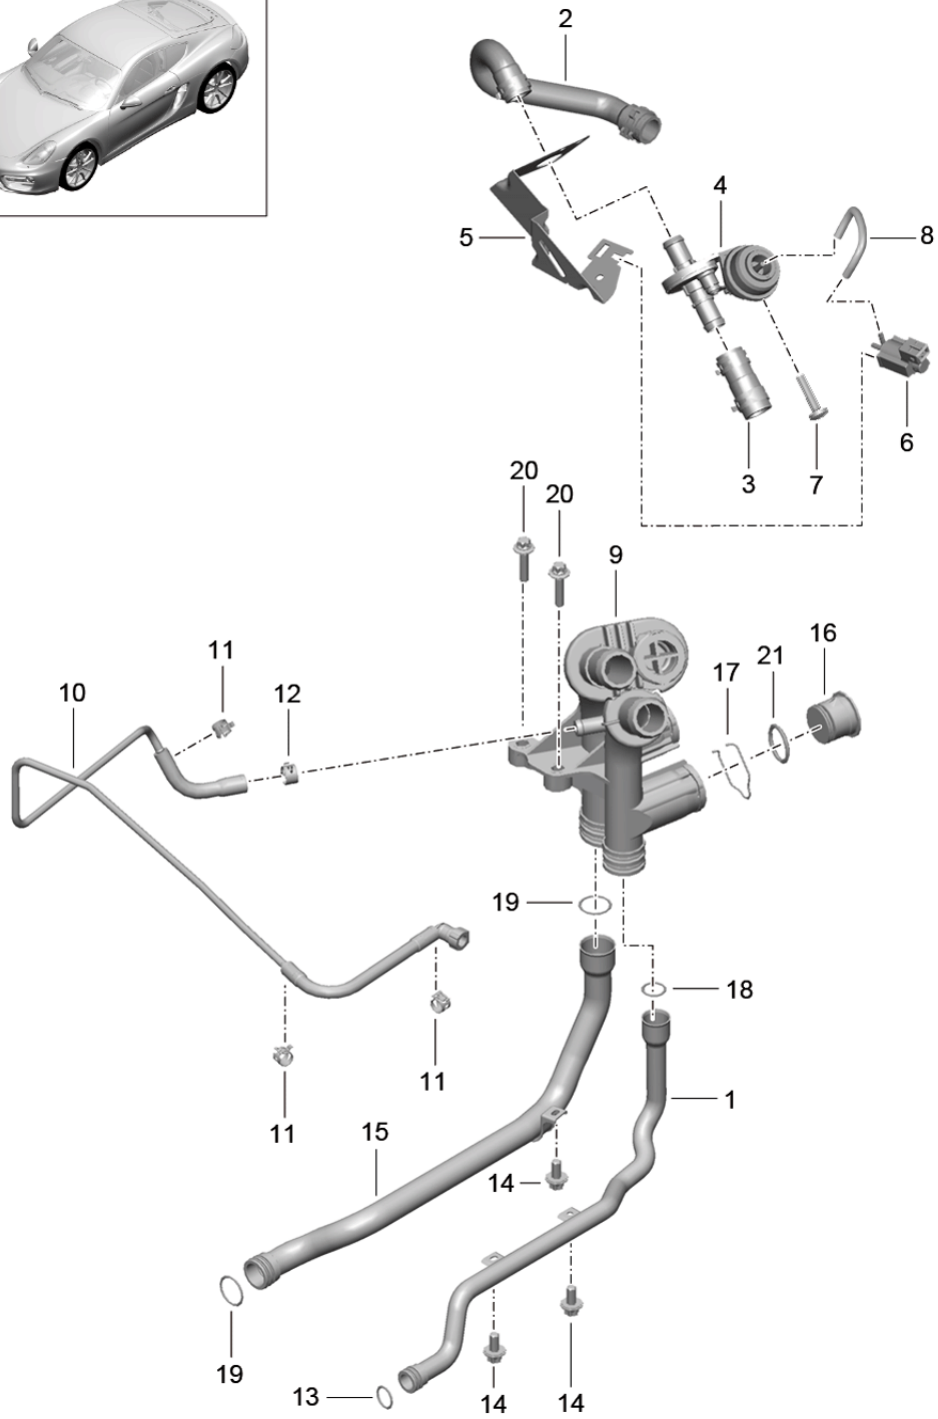

Model: 981C14

Model life 2014>>2016

Model: 981C14

Model life 2014>>2016

Pos	Part Number	Description	Remark	Qty	Model
		Connection Water pipe Control Water cooling			
1	9A1 106 620 01	Water pipe		1	
2	981 106 814 01	Water hose		1	
3	981 106 813 00	Water hose		1	
		Supply			
4	991 307 573 00	Disc valve		1	
5	981 106 534 03	Bracket		1	
6	7PP 906 283 C	Change-over valve		1	
		No longer use the part here			
6	7PP 906 270	Change-over valve		1	
7	999 073 415 01	flat round head bolt M 4 X 16		1	
-	999 239 031 40	Hose 3,5 X 2,0		*	
8		Hose L = 100 mm		1	
9	9A1 106 010 02	Connection (complete)		1	
10	9A1 106 550 30	Breather line		1	
11	999 512 650 09	Hose clamp B 14 X 12		3	
12	999 512 686 09	Hose clamp B 17 X 12		1	
13	999 707 517 40	O-ring 22 X 3		4	
14	900 385 041 01	Torx screw M 6 X 12		1	
		No longer use the part here			
14	999 073 601 01	flat round head bolt M 6 X 14		1	
15	9A1 106 625 01	Water pipe Return line		1	
16	9A1 106 546 00	Bungs		3	
16	0PB 121 099	Bungs		3	
17	997 106 802 04	Spring clip		3	
18	999 707 517 40	O-ring 22 X 3		2	
19	999 707 589 40	O-ring 31 X 3		4	
20	900 385 072 01	Torx screw M 6 X 25		2	
21	999 707 590 40	O-ring 21,35 X 3,00		3