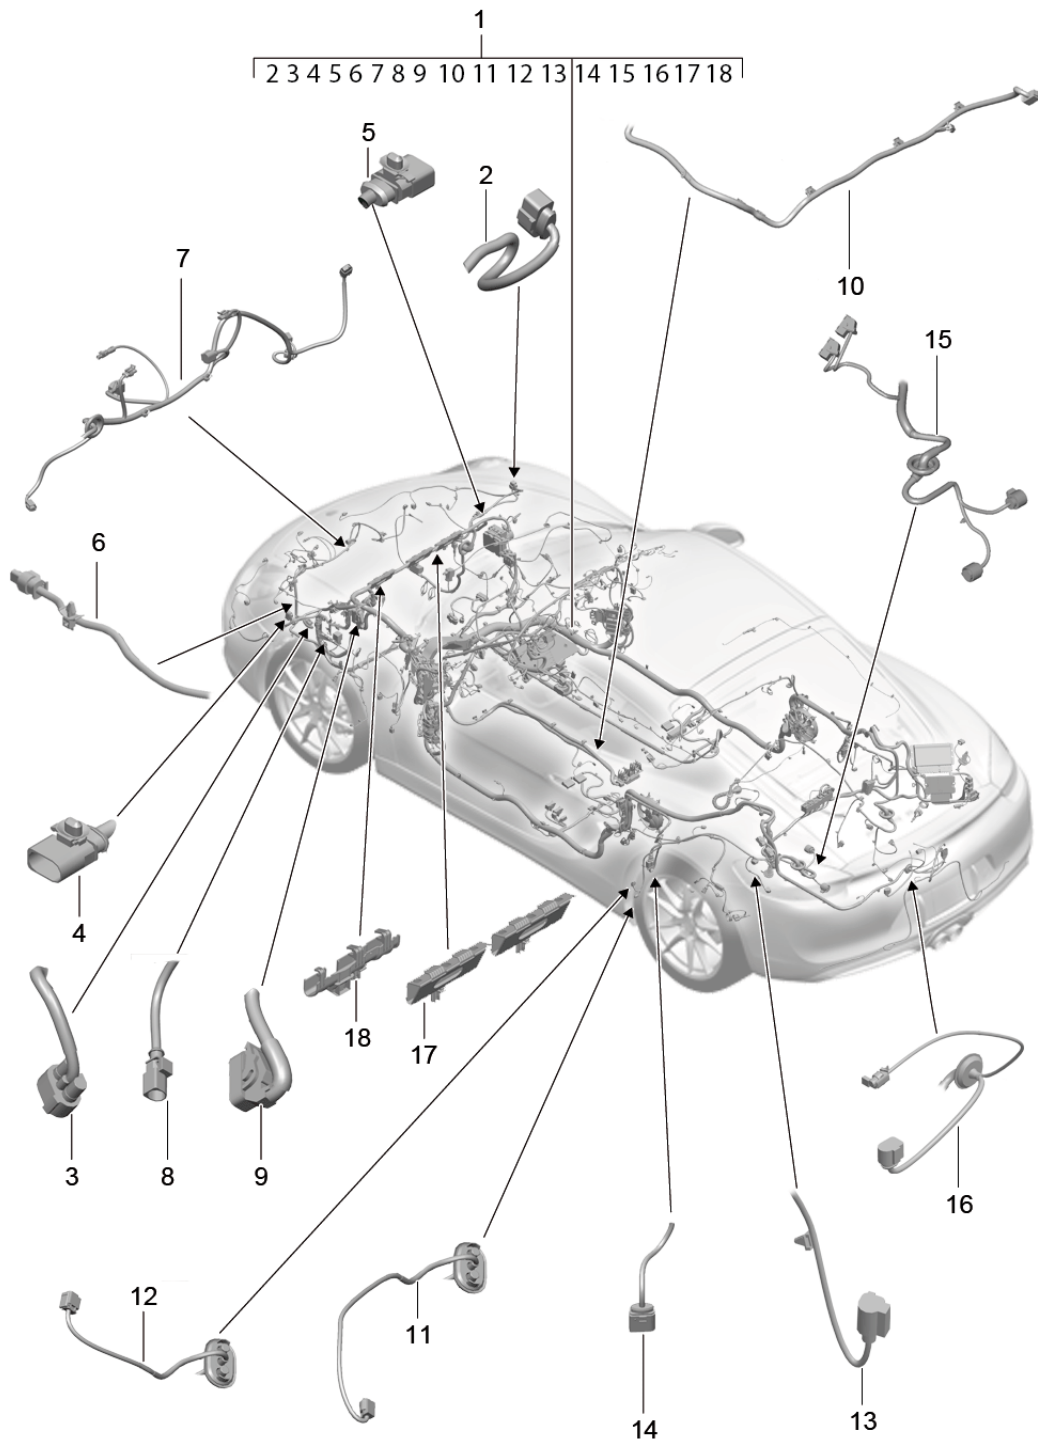

Model: 981C14

Model life 2014>>2016

Model: 981C14

Model life 2014>>2016

Pos	Part Number	Description	Remark	Qty	Model
1	981 612 901 00	Wiring looms Passenger compartment and part section wiring harness Wire set		1	
2	991 612 920 00	Passenger compartment * Part number must be ordered * manually by indicating * vehicle ID number. Wire set	left right	1	
3	991 612 921 00	part section wiring harness Headlights modify in workshop Wire set	left right	1	
4	991 612 922 00	Fan Radiator modify in workshop Wire set	left front	1	PR:-625
(4)	991 612 922 50	part section wiring harness Connection point Trim modify in workshop Wire set	front	1	PR:625
5	991 612 937 00	part section wiring harness Connection point Trim modify in workshop Wire set	right front	1	
6	991 612 923 00	part section wiring harness Sensor Airbag modify in workshop Wire set	front left right	1	
7	991 612 924 00	part section wiring harness Front end modify in workshop Wire set	lhd	1	PR:098,-456
(7)	991 612 924 50	part section wiring harness Front end modify in workshop Wire set	lhd	1	PR:098,456
(7)	991 612 938 00	part section wiring harness Front end modify in workshop Wire set	rhd	1	PR:099,-456
(7)	991 612 938 50	part section wiring harness Front end modify in workshop Wire set	rhd	1	PR:099,456
8	991 612 926 00	part section wiring harness Connection point Front axle modify in workshop Wire set	left right	2	
9	991 612 940 00	part section wiring harness Control unit Hydraulic unit		1