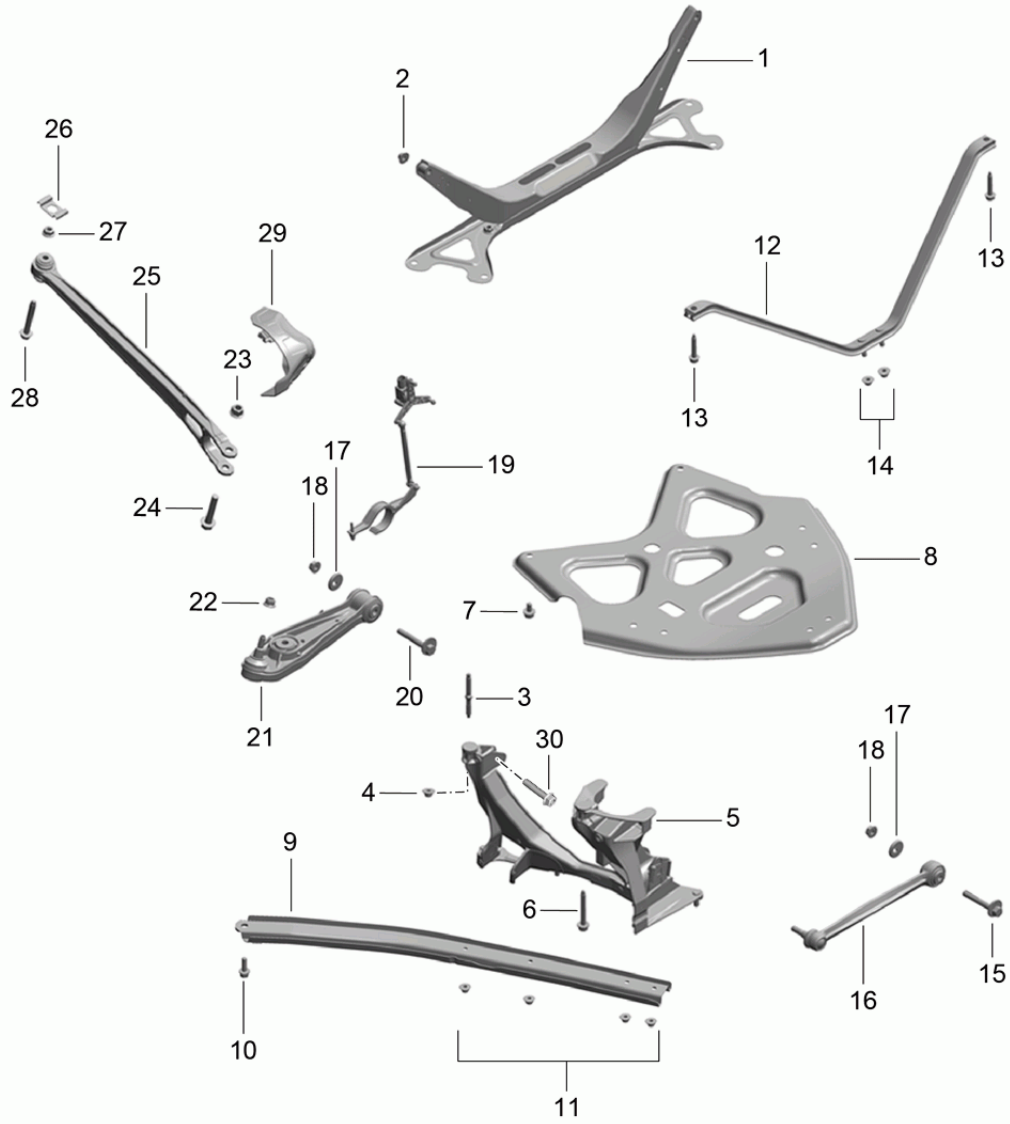

Model: 981C14

Model life 2014>>2016

Model: 981C14

Model life 2014>>2016

Pos	Part Number	Description	Remark	Qty	Model
1	981 331 071 04	Rear axle Side part Carrier Guide Cross member		1	
1	981 331 071 10	Discontinued part Cross member		1	
2	999 076 053 01	Hexagon nut M 10		2	
2	PAF 008 868	Hexagon nut M 10		2	
3	999 061 120 01	Threaded pin		2	
4	999 076 053 01	Hexagon nut M 10		2	
5	981 331 051 05	Side part Discontinued part	left	1	
5	981 331 051 06	Side part	left	1	
(5)	981 331 052 05	Side part Discontinued part	right	1	
(5)	981 331 052 06	Side part	right	1	
-	986 331 351 01	Clip		4	
6	999 072 843 01	Bolt with washer M 10 X 80 PA		2	
7	999 072 844 01	Bolt with washer M 10 X 20		2	
8	981 331 261 02	Bracket		1	
9	981 331 131 05	Brace Discontinued part	left	1	
9	981 331 131 06	Brace	left	1	
(9)	981 331 132 05	Brace Discontinued part	right	1	
(9)	981 331 132 06	Brace	right	1	
10	999 072 840 01	Hexagon bolt AM 10 X 35		2	
11	999 076 053 01	Hexagon nut M 10		8	
11	PAF 008 868	Hexagon nut M 10		8	
12	981 331 093 01	Brace		1	
13	999 072 837 01	Hexagon bolt M 10 X 55		2	
14	999 076 053 01	Hexagon nut M 10		2	
14	PAF 008 868	Hexagon nut M 10		2	
15	997 331 217 02	Eccentric bolt		2	
16	981 331 045 01	Track rod Discontinued part		2	
16	981 331 045 02	Track rod D - MJ 2014>>		2	
-	999 084 449 09	Locknut M 12 X 1,5		2	
17	996 331 219 00	eccentric washer		4	
18	999 084 445 01	Locknut M 12 X 1,5		4	
19	981 333 021 00	Level sensor	left	1	
(19)	981 333 022 00	Level sensor	right	1	
20	997 331 217 03	Eccentric bolt		2	
21	981 331 053 00	Wishbone		2	
22	999 084 449 09	Locknut M 12 X 1,5		2	
23	900 380 012 01	Hexagon nut M 14 X 1,5		2