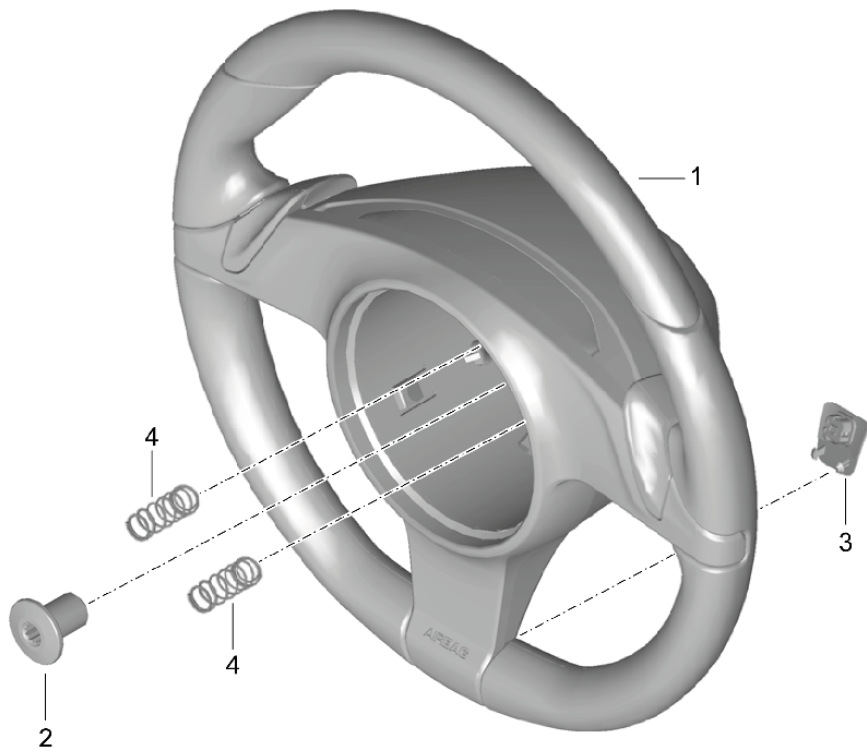

Model: 981C14

Model life 2014>>2016