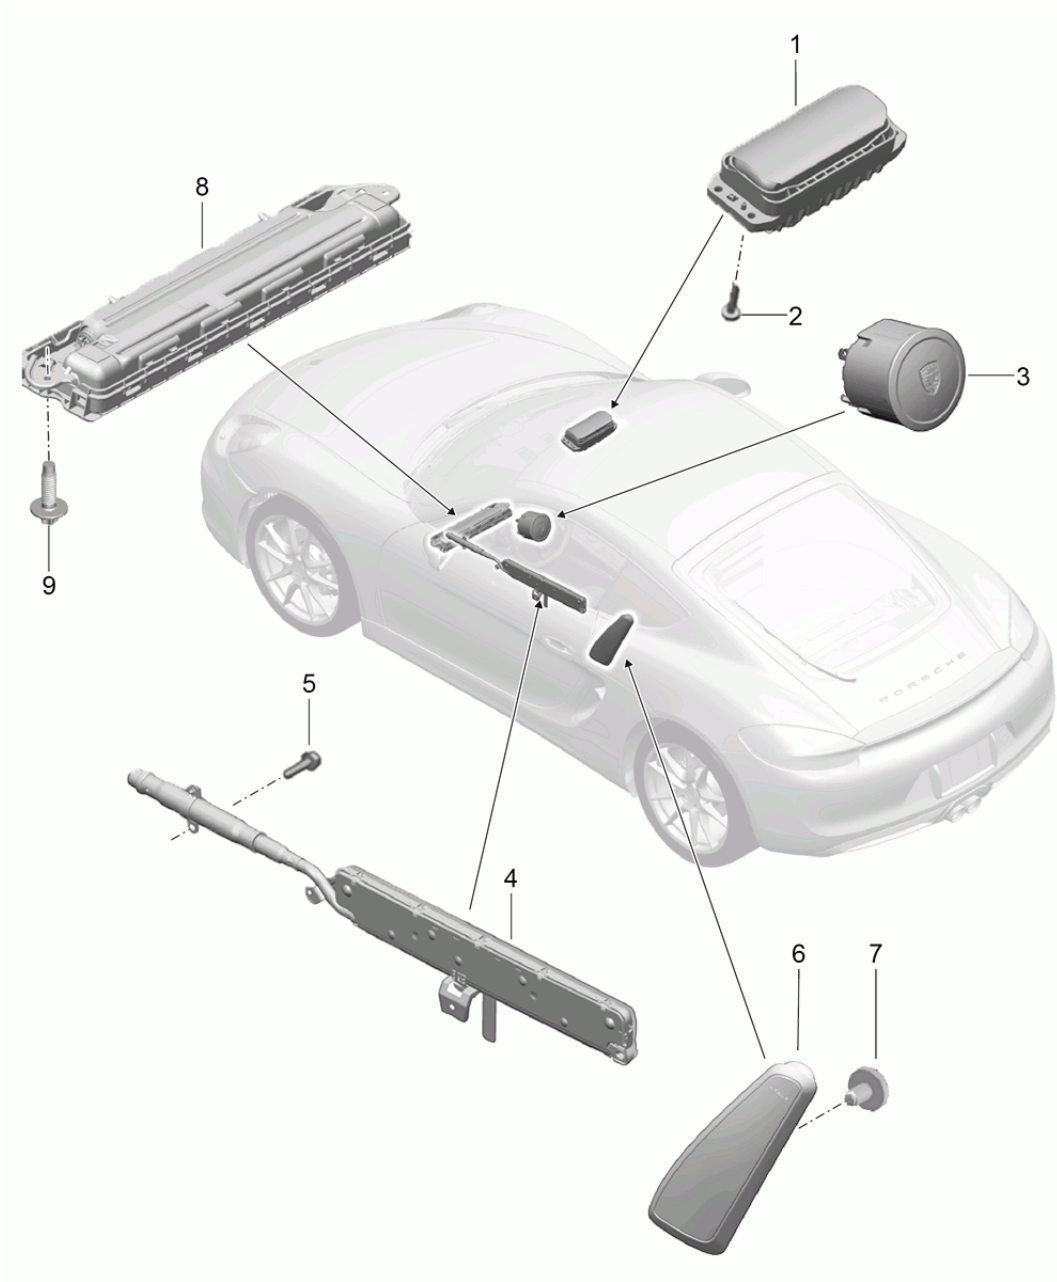

Model: 981C14

Model life 2014>>2016

Pos	Part Number	Description	Remark	Qty	Model
1	981 580 151 00	Cross member		1	
2	900 385 133 01	Cross member		4	
		Screw M10X50			
3	999 072 066 01	Hexagon bolt M10X80		4	
4	981 580 213 00	Support for cross member	left	1	
(4)	981 580 214 00	Support for cross member	right	1	
5	900 378 348 01	Hexagon bolt AM 10X55		4	

Model: 981C14

Model life 2014>>2016