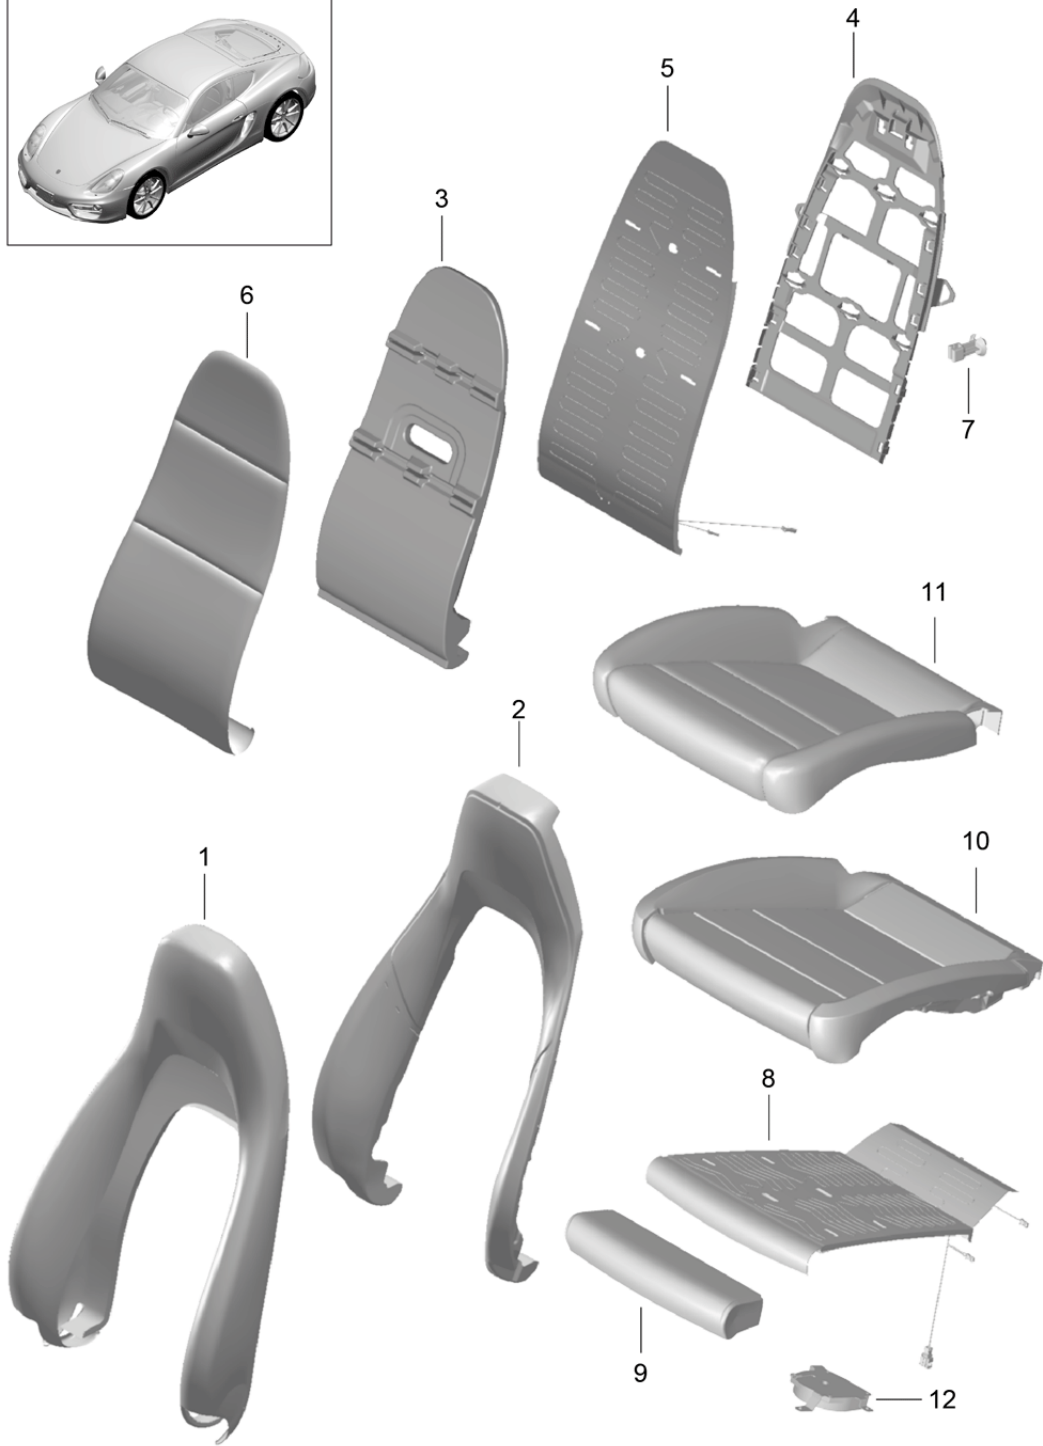

Model: 981C14

Model life 2014>>2016