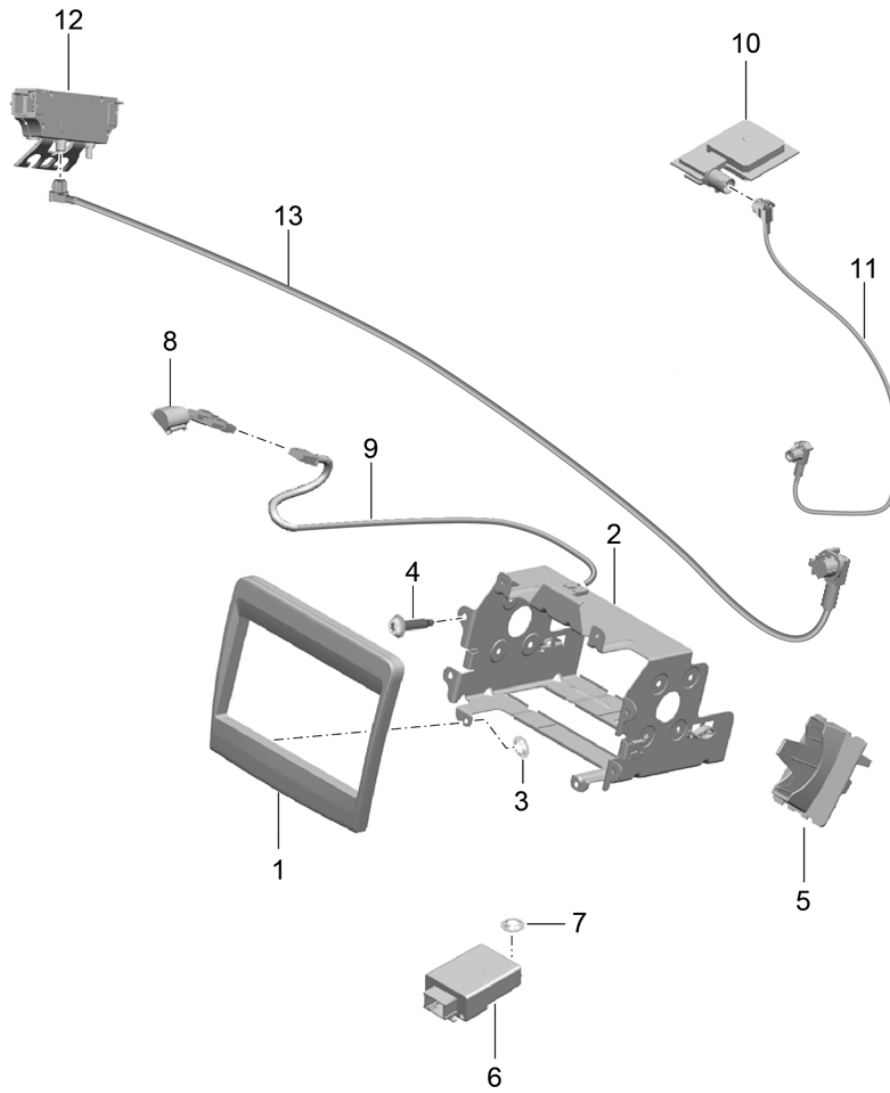

Model: 981C14

Model life 2014>>2016

Model: 981C14 Model life 2014>>2016

Pos	Part Number	Description	Remark	Qty	Model
		Preparation Navigation system Japan			PR:675
1	991 642 323 00	Front frame		1	PR:675
	991 642 323 00 A05	Matt black			
2	991 642 327 00	Retaining frame		1	PR:675
3	999 591 243 01	Clamping washer		4	PR:675
4	999 073 498 01	fillister hd. bolt M 5 X 20		4	PR:675
5	991 642 329 00	Bracket D >> - MJ 2014		1	PR:675
	991 642 329 00 1E0	Black Card reader Glove box			
5	991 642 333 00	Bracket D - MJ 2015>>		1	PR:675
	991 642 333 00 1E0	Black Card reader Glove box			
-	7PP 035 500	Aerial ETC D >> - MJ 2014		1	PR:675
-	5C5 919 853	'DSRC' antenna D SRC D - MJ 2015>>		1	PR:675
6	7PP 971 324 B	Adapter cable for CAN bus - CAN -		1	PR:675
7	999 591 946 03	Clamping washer		1	PR:675
8	991 646 311 01	microphone		1	PR:675
9	991 612 067 50	Connecting line microphone Control panel		1	PR:675
10	7PP 035 504 A	Aerial Navigation system		1	PR:675
11	991 612 066 50	Aerial connection line Navigation system Control panel		1	PR:675
12	991 647 109 01	Aerial amplifier A-pillar	left	1	PR:675
(12)	991 647 110 01	Aerial amplifier A-pillar	right	1	PR:675
13	991 612 065 00	Connecting line Aerial amplifier Control panel	right	1	PR:675
(13)	991 612 062 50	Radio unit Connecting line Aerial amplifier Control panel	left	1	PR:675
(13)	991 612 063 50	TV Connecting line Aerial amplifier Control panel	left	1	PR:675
(13)	991 612 064 00	TV Connecting line Aerial amplifier Control panel	right	1	PR:675
(13)	997 612 047 25	TV Aerial connection line - VICS BEACON - Control panel		1	PR:675