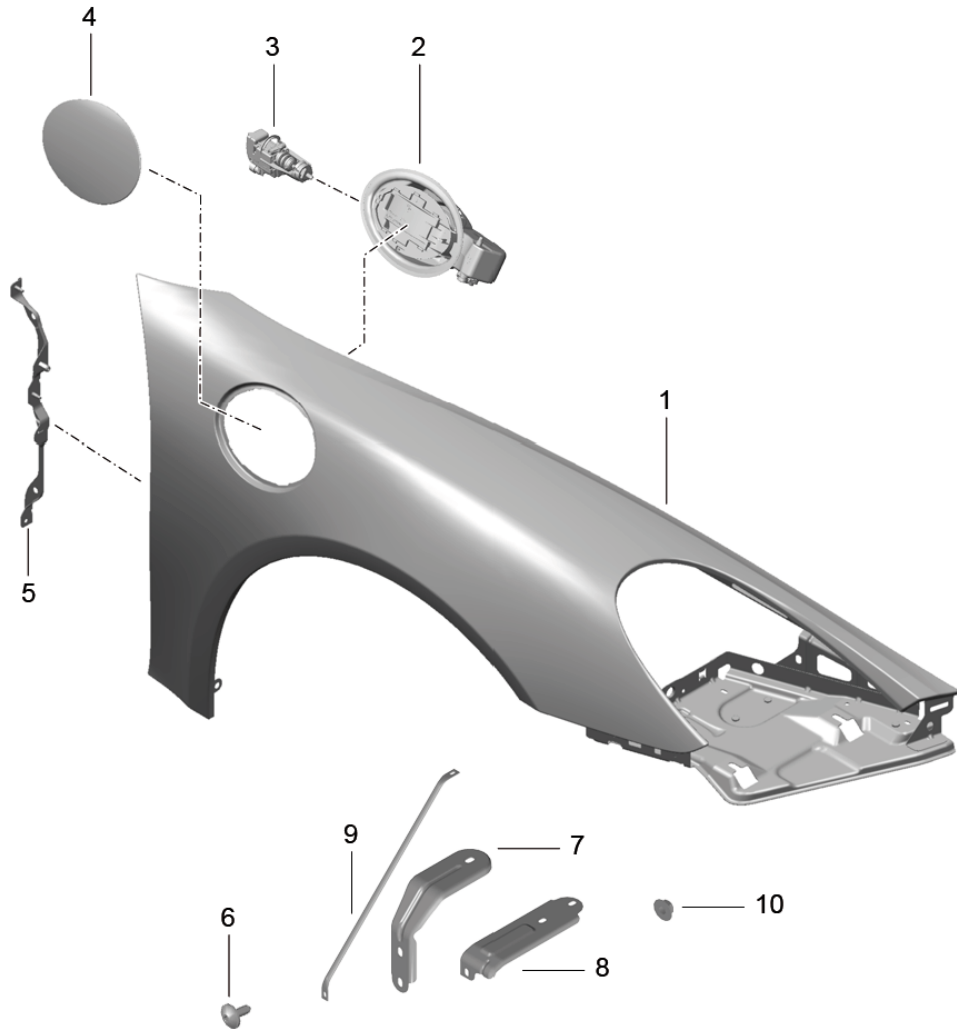

Model: 981C14

Model life 2014>>2016