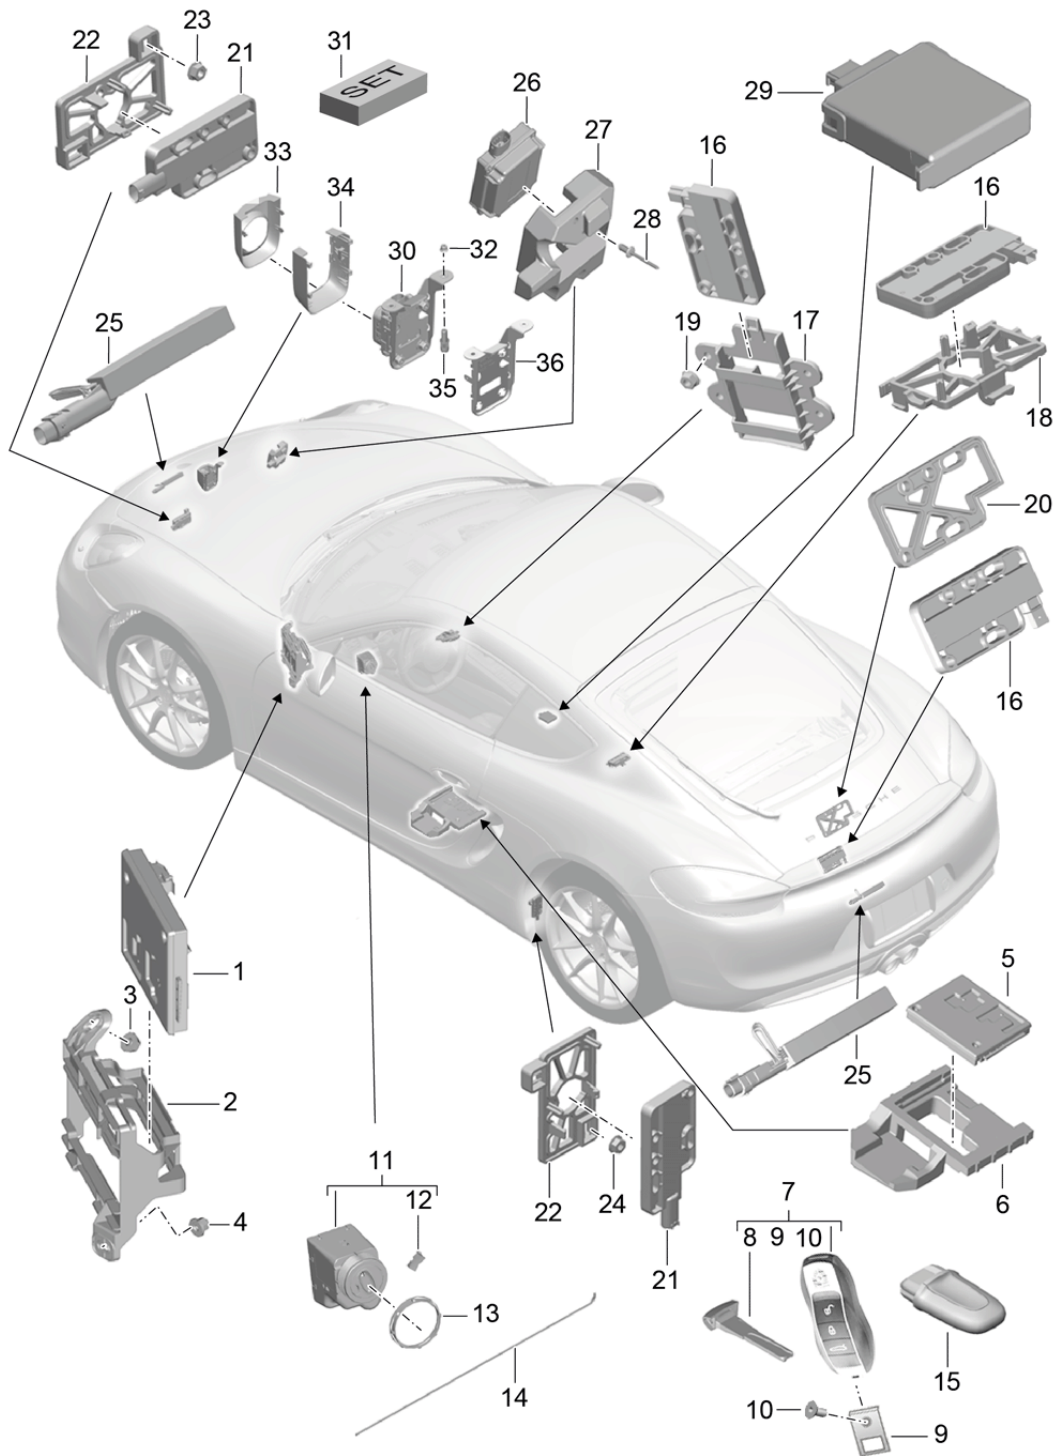

Model: 981C14

Model life 2014>>2016

Model: 981C14 Model life 2014>>2016

Pos	Part Number	Description	Remark	Qty	Model
		Control units Electronics Front end Rear end Handheld transmitter Ignition/starter switch Aerial Garage door opener Sensor Interior monitoring			
1	7PP 907 064 GE	Control unit Electronics Front end		1	PR:524
1	7PP 907 064 GF	Control unit Electronics Front end		1	PR:525
1	7PP 907 064 GD	Control unit Electronics Front end		1	PR:523
2	991 610 111 00	Retainer for control units		1	PR:098
(2)	991 610 113 00	Retainer for control units		1	PR:099
3	999 084 638 01	Hexagon nut M 6		1	
4	999 076 081 40	Hexagon plastic collar nut T 5		1	
5	7PP 907 279 AR	Control unit Electronics Rear end		1	
5	7PP 907 279 BD	D >> - MJ 2013 Control unit Electronics Rear end		1	PR:-IY2
5	7PP 907 279 BF	D - MJ 2014>> Control unit Electronics Rear end		1	PR:IY2
6	991 618 325 00	D - MJ 2014>> Retainer for control units		1	
7		Handheld transmitter Key cover See technical information Service Group 5 Document 5708 31/12		1	
7	991 637 953 03	Handheld transmitter Key cover Vehicle Ident. No. Indicate		1	PR:524
7	991 637 961 03	Handheld transmitter Key cover Vehicle Ident. No. Indicate		1	PR:523
(7)	991 637 954 03	Handheld transmitter Key cover Vehicle Ident. No. Indicate		1	PR:072,525, 553
(7)	991 637 955 03	Handheld transmitter Key cover Vehicle Ident. No. Indicate		1	PR:525,-072, -553
8	958 538 916 00	emergency key with stipulated lock number		1