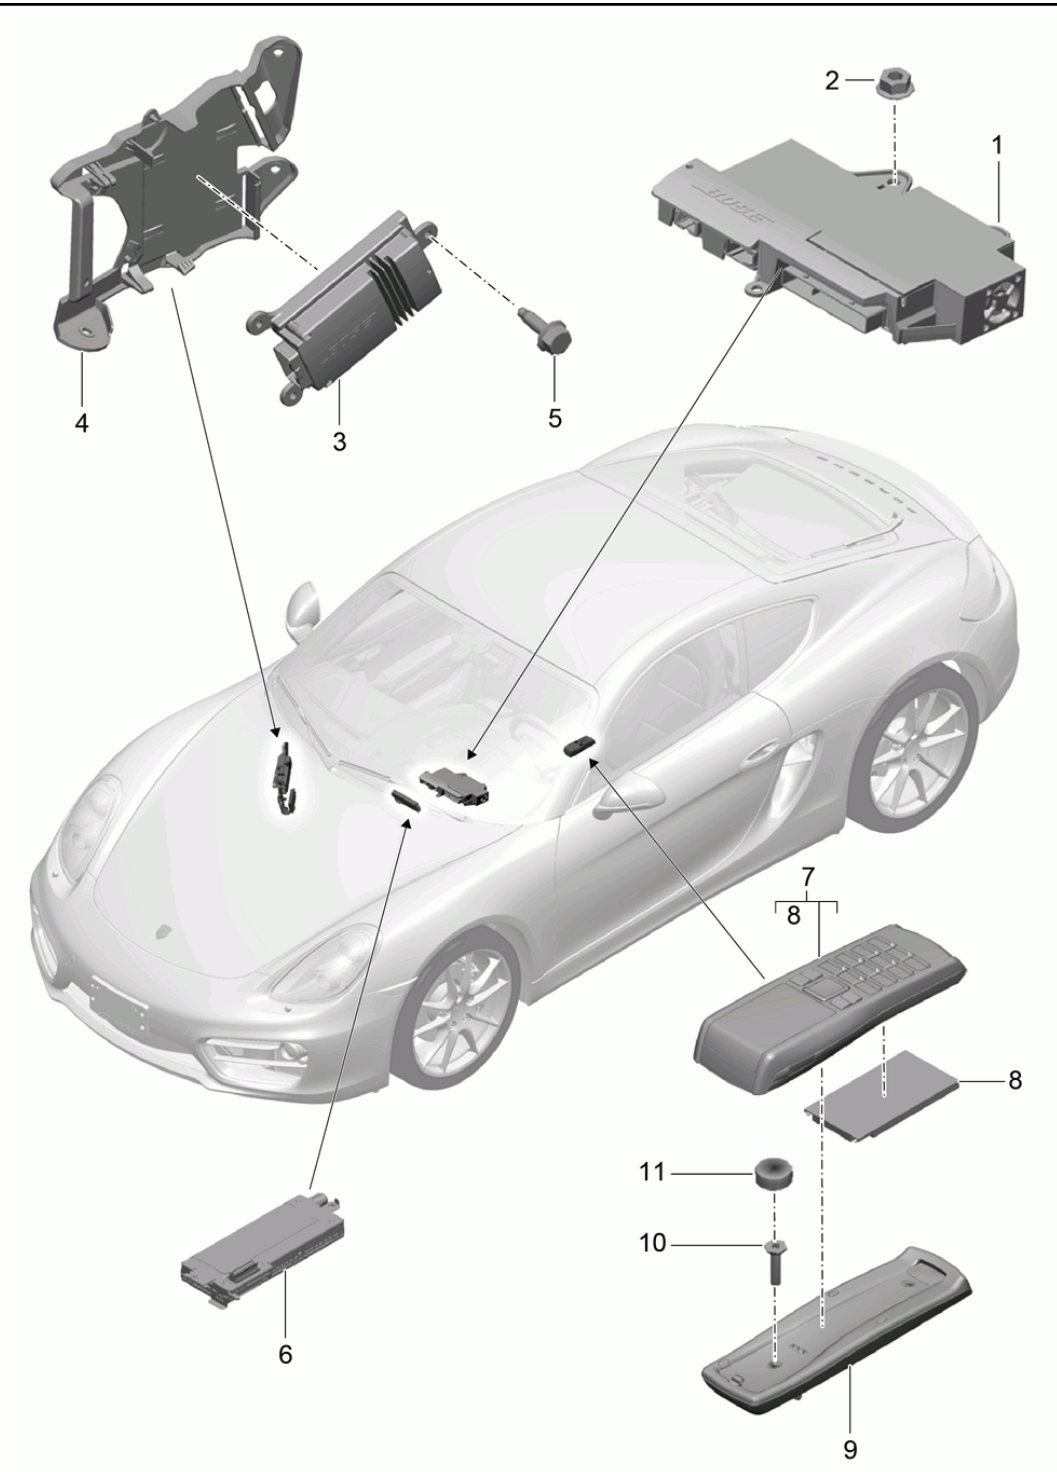

Model: 981C14

Model life 2014>>2016

Model: 981C14 Model life 2014>>2016

Pos	Part Number	Description	Remark	Qty	Model
1	991 645 441 03	Amplifiers Telephone Amplifiers D >> - MJ 2014		1	PR:490,-IY2
1	991 645 441 04	Amplifiers D - MJ 2014>>		1	PR:490,IY2
1	7PP 035 223 AA	Amplifiers		1	PR:680,-675
1	991 645 480 00	Amplifiers		1	PR:675,680
1	991 645 443 02	Amplifiers		1	PR:682
2	999 084 638 01	Hexagon nut M 6		3	
3	991 645 567 00	Additional amplifier Subwoofer		1	PR:680
3	9P1 035 465	Additional amplifier Subwoofer		1	PR:680
(3)	991 645 577 00	Additional amplifier Subwoofer		1	PR:682
4	991 645 521 00	Bracket for subwoofer Additional amplifier	lhd	1	PR:098,680, 682
(4)	991 645 522 00	Bracket for subwoofer Additional amplifier	rhd	1	PR:099,680, 682
5	900 378 317 01	Hexagon bolt M 6 X 25		1	PR:680,682
6	7PP 035 730 B	Control unit for telephone microphone		1	PR:666
-		see illustration:	911-000		
7	7PP 035 725 B	Telephone controls/receiver		1	PR:669
8	997 646 916 00	Battery		1	PR:669
9	955 646 214 00	Support for cellphone receiver		1	PR:669
10	999 919 230 00	countersunk bolt 3,0 X 10		2	PR:669
11	955 646 311 00	Bungs		2	PR:669