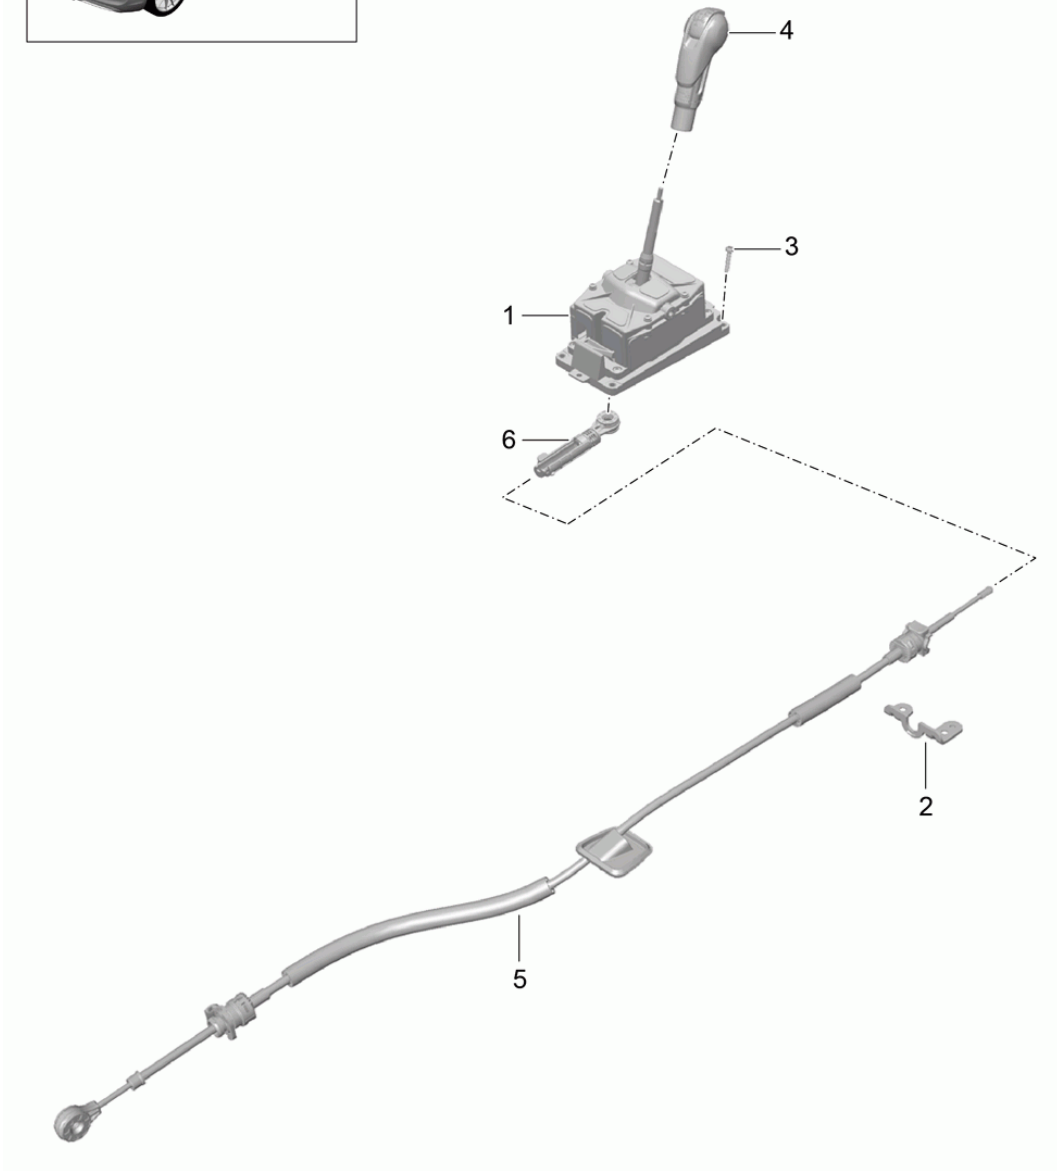

Model: 981C14

Model life 2014>>2016

Pos	Part Number	Description	Remark	Qty	Model
7	991 424 145 00	Securing element for Cable Adjustable		1	
8	991 424 147 00	Securing element for Cable Adjustable		1	
9	000 043 205 93	grease 1 100-gramme tube		X	
10	987 424 037 00	relay lever		1	
11	981 424 023 00	lever		1	
12	987 424 131 10	toggle lever		1	
13	981 424 035 00	connecting rod		1	
14	900 385 006 01	Torx screw BM 8 X 35		1	
15	981 424 065 01	Bracket		1	
16	981 424 066 01	Bracket		1	

Model: 981C14

Model life 2014>>2016