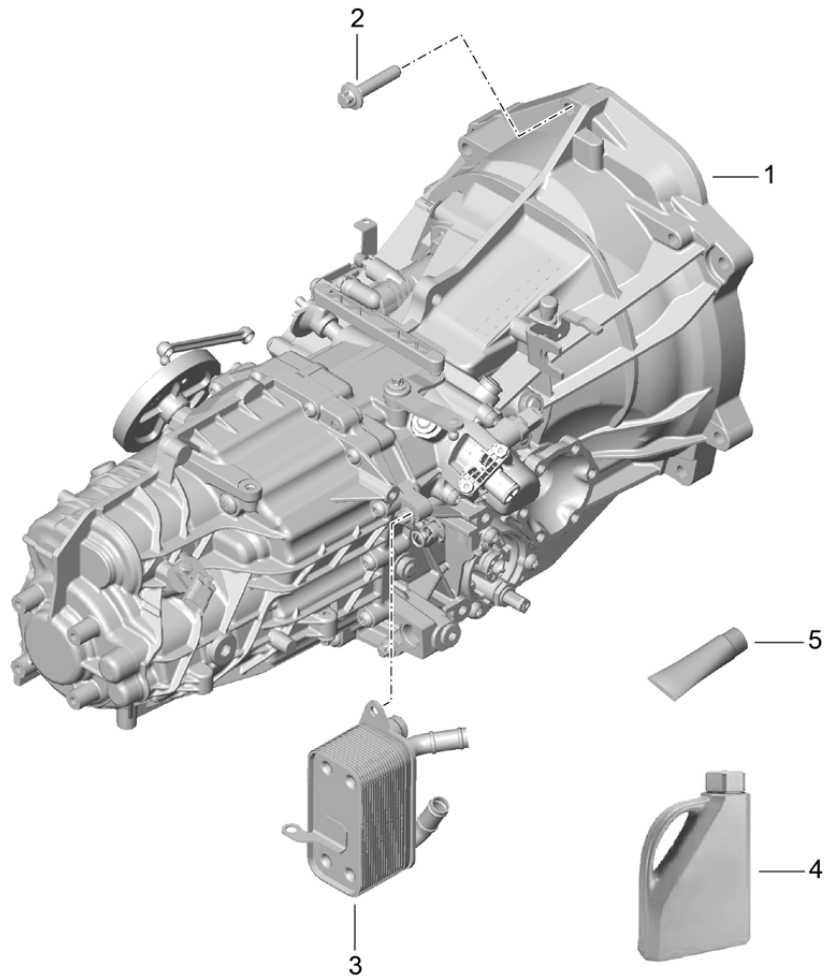

Model: 981C14

Model life 2014>>2016

Model: 981C14

Model life 2014>>2016

Pos	Part Number	Description	Remark	Qty	Model
1	981 300 010 01	Manual gearbox Replacement transmission		1	G8100+ PR:219
1	981 300 010 X	Manual gearbox		1	G8100+ PR:219
1	981 300 020 01	Manual gearbox		1	G8100+ PR:220
1	981 300 020 X	Manual gearbox		1	G8100+ PR:220
1	981 300 010 21	Manual gearbox		1	G8120+ PR:219
1	981 300 010 AX	Manual gearbox		1	G8120+ PR:219
1	981 300 010 23	Manual gearbox		1	G8120+ PR:219
1	981 300 010 CX	Manual gearbox		1	G8120+ PR:219
1	981 300 020 21	Manual gearbox		1	G8120+ PR:220
1	981 300 020 AX	Manual gearbox		1	G8120+ PR:220
1	981 300 020 23	Manual gearbox		1	G8120+ PR:220
1	981 300 020 CX	Manual gearbox		1	G8120+ PR:220
2	999 385 009 01	Hexagon head bolt BM 12 X 1,5 X 55		6	
3		heat exchanger see illustration:	302-015	X	
4	000 043 204 19	Transmission fluid 20 LTR. Container		X	
4	000 043 305 48	Discontinued part Transmission fluid 20 LTR. Container		X