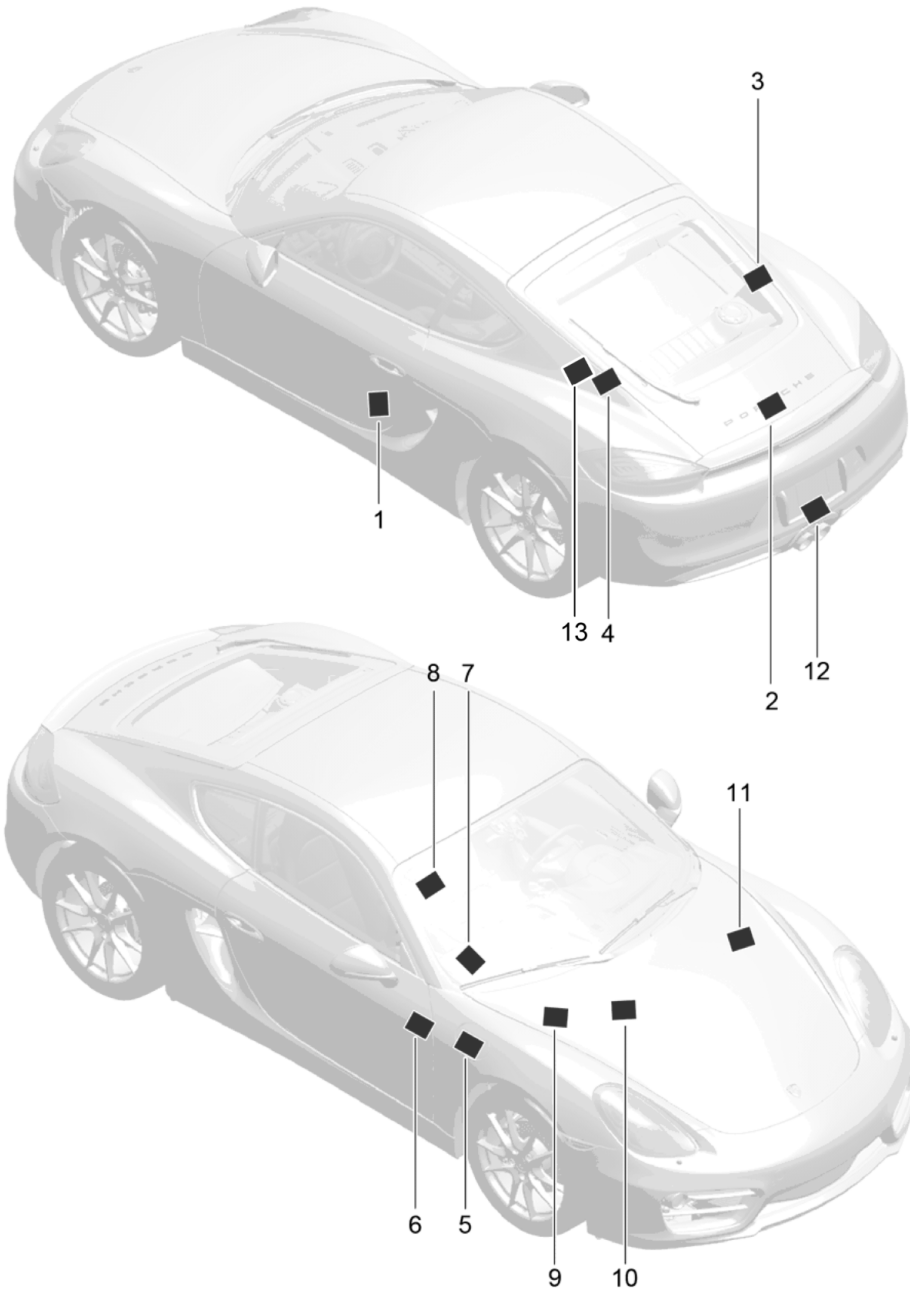

Model: 981C14

Model life 2014>>2016

Model: 981C14 Model life 2014>>2016

Pos	Part Number	Description	Remark	Qty	Model
-		Signs/notices		1	
1	981 701 286 00	Signs/notices Tyre pressure Data plate for tyre pressure		1	PR:008,395
1	981 701 286 10	Data plate for tyre pressure		1	PR:400
1	981 701 286 28	Data plate for tyre pressure		1	PR:XRT,423, 427,-482, -483
1	981 701 286 29	Data plate for tyre pressure		1	PR:XRT,423, 427,482,483
1	981 701 286 27	Data plate for tyre pressure		1	PR:400,406
-	7PP 010 707 K	Sticker Spare wheel		1	PR:447
-		Signs/notices Engine specifications			
2	7PP 010 751 C	Sticker		1	PR:068
3	7PP 010 786 T	Sticker engine oil		1	
4	955 701 675 00	- MOBIL 1 - Sticker Reservoir		1	PR:193 "J.."
-		Signs/notices Type of fuel			
5	991 006 117 00	Sticker 98 ROZ		1	PR:-075, -193,-479 -"CN."
5	991 006 117 04	Sticker 98 ROZ		1	PR:075 "CN."
5	991 006 117 02	Sticker 96 ROZ		1	PR:479 "AUS"
5	991 006 117 03	Sticker 93 RON/MON/2		1	PR:193 "J.."
5	955 701 676 15	sticker for fuel filler neck		1	PR:193 "J.."
5	955 701 676 10	Sticker Fuel filler flap		1	PR:193 "J.."
6	955 701 435 10	Warning sign Airbag		1	PR:075
(6)	955 701 435 20	Warning sign Airbag		1	PR:215 "PME"
(6)	955 701 435 30	Warning sign Airbag		1	PR:479 "AUS"
(6)	970 701 523 00	Sticker Recycling		1	PR:193 "J.."
8	991 701 531 00	Sticker Airbag		2	PR:193 "J.."
9	981 701 141 00	Sticker Air conditioning		1	PR:-193 -"J.."
(9)	981 701 521 00	Sticker Air conditioning		1	PR:193 "J.."
10	955 701 673 00	Sticker Battery		1	PR:193 "J.."
11	955 701 675 05	Sticker brake fluid		1	PR:193 "J.."
12	955 701 675 15	Sticker Import		1	PR:193 "J.."
13	981 701 151 00	Japan sticker *refrigerant *charge level	'ac ' r134a	1	PR:075