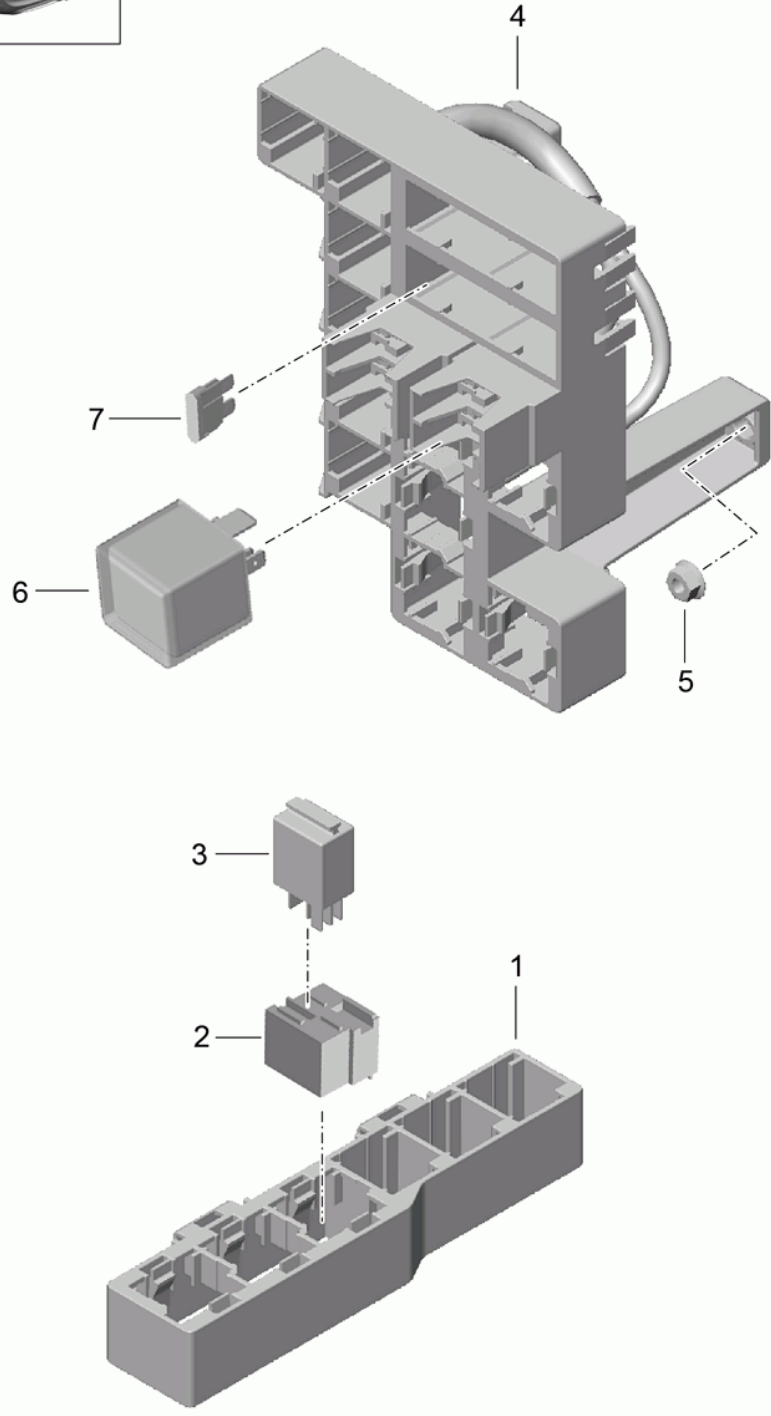

Model: 981C14

Model life 2014>>2016