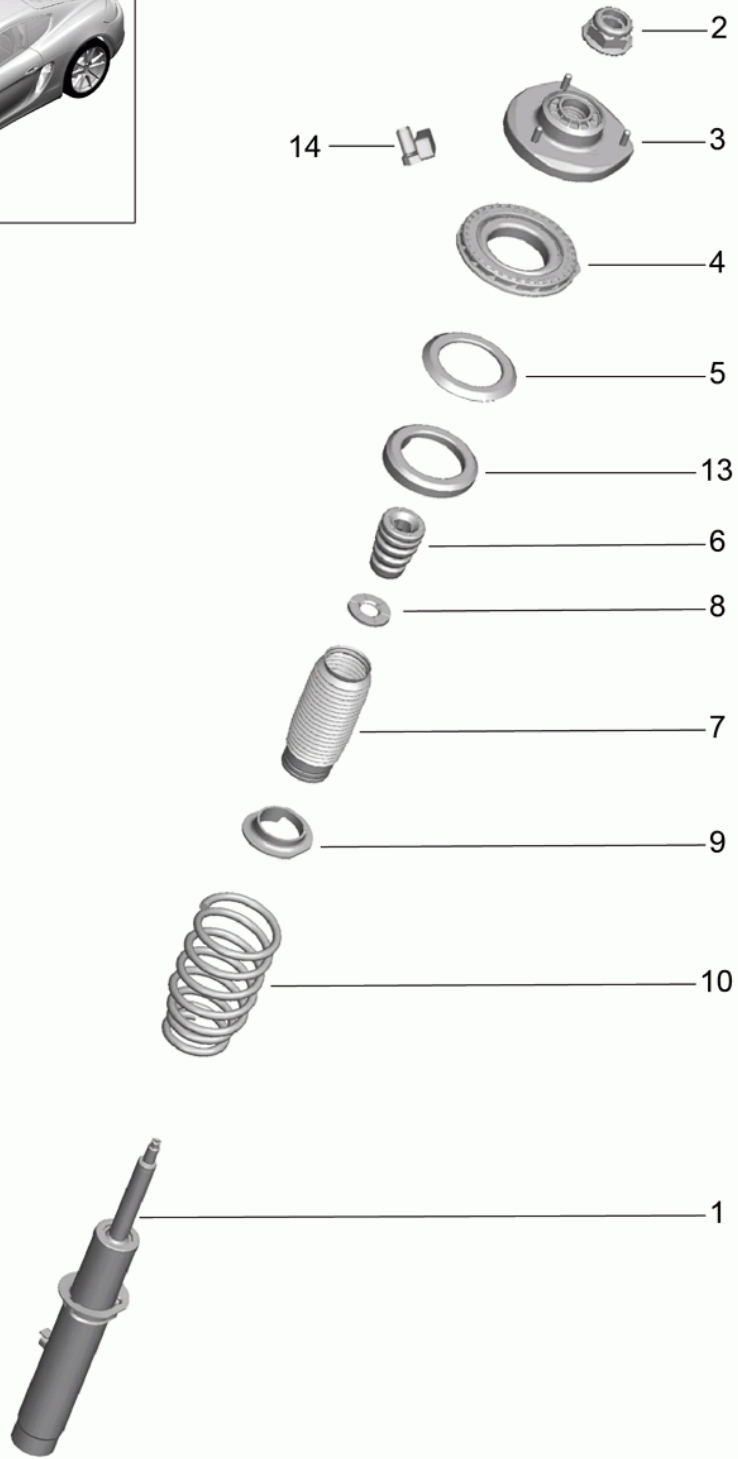

Model: 981C14

Model life 2014>>2016

Pos	Part Number	Description	Remark	Qty	Model
		Wheel carrier			
		Wheel hub			
1	991 341 157 05	Wheel carrier	left	1	
(1)	991 341 158 05	Wheel carrier	right	1	
2	999 053 054 06	angular ball bearing		2	
3	991 606 407 01	speed sensor		2	
4	900 067 117 04	Socket head bolt		2	
		M 6 x 16			
5	997 341 131 00	retaining bolt		2	
6	999 084 135 01	Hexagon nut		2	
		M 22 X 1,5			
		Discontinued part			
6	999 084 135 02	Hexagon nut		2	
		M 22 X 1,5			
7	986 331 661 20	Cover		2	
8	999 217 042 04	Hexagon bolt		8	
		M 8 X 35			
9	991 341 605 02	Wheel hub		2	
		Discontinued part			
9	991 341 605 03	Wheel hub		2	

Model: 981C14

Model life 2014>>2016