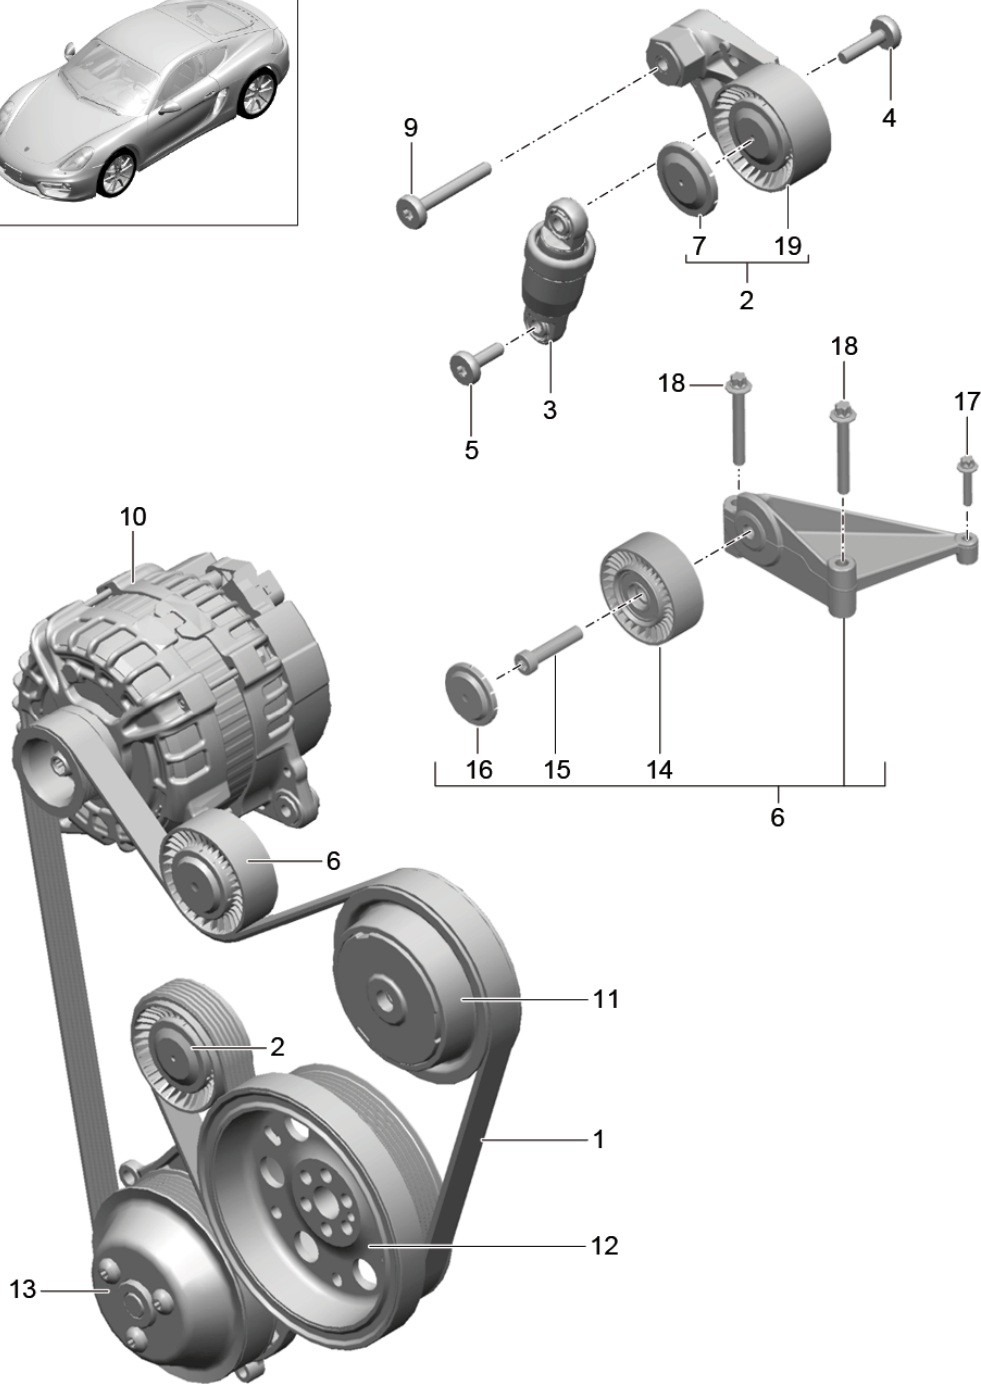

Model: 981C14

Model life 2014>>2016

Model: 981C14 Model life 2014>>2016

Pos	Part Number	Description	Remark	Qty	Model
1	9A1 102 218 00	Belt tensioner v-belt		1	
2	9A1 102 211 01	v-belt lever		1	
2	9A2 102 211 00	Tensioning roller No longer use the part here lever Tensioning roller		1	
		also use:	9A1 102 212 00 999 073 579 01 948 102 839 00		
3	948 102 261 00	tensioner		1	
4	999 073 246 09	Hydraulic Torx screw		1	
5	999 073 412 01	M 8 X 33 Torx screw		1	
6	9A1 102 030 01	M 8 X 26 Console		1	
		with:			
7	948 102 839 00	track roller		1	
9	999 073 411 01	Protective cap Hexagon socket flat head bolt		1	
10		M 8 X 60 Alternator			
11		see illustration: pulley	902-005		
12		Compressor see illustration:	813-015		
13		pulley Crankshaft see illustration:	102-000		
14		pulley Coolant pump see illustration:	105-000		
15	999 073 579 01	idler pulley Not available To Use 9A1.102.030.01		1	
16	03G 145 291	round hd. screw		1	
17	900 385 048 01	M 10 X 30 Protective cap		1	
18	900 385 091 01	Torx screw M6 X 30		1	
19	9A1 102 212 00	Hexagon head bolt M8 X 60 Tensioning roller		2	