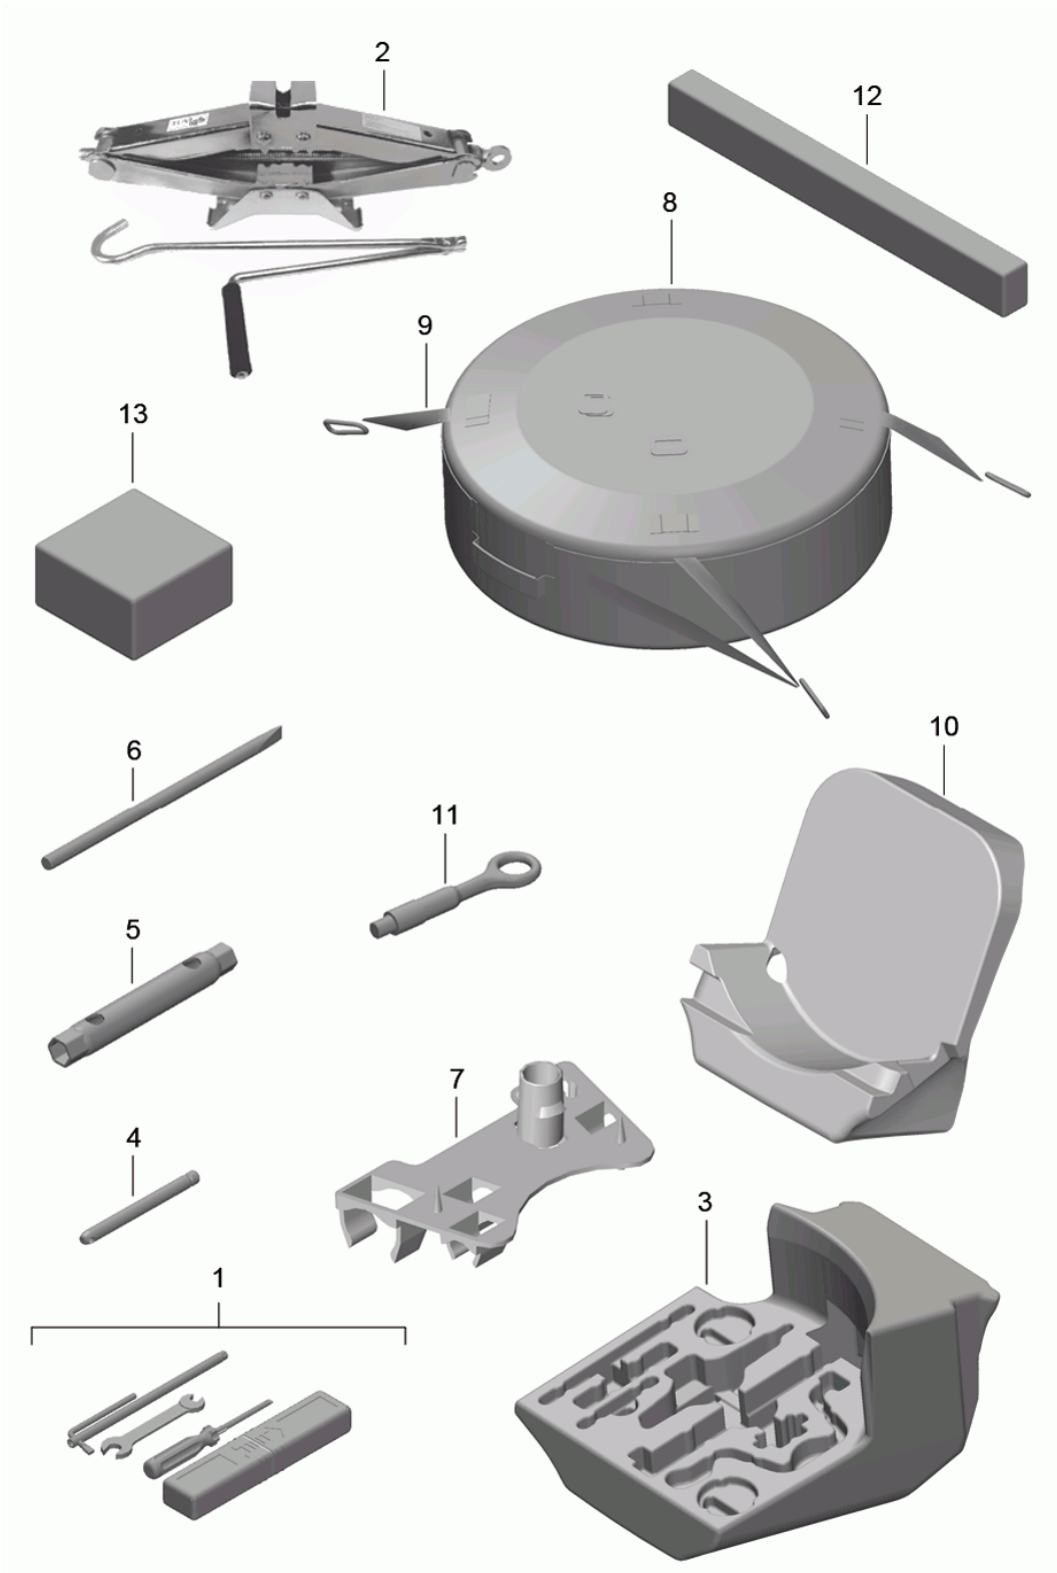

Model: 981C14

Model life 2014>>2016

Model: 981C14 Model life 2014>>2016

Pos	Part Number	Description	Remark	Qty	Model
1	997 721 115 00	Tool jack Toolbox with contents comprising:		1	
-	477 012 229	Double open-ended spanner 10 X 13		1	
-	477 012 231	screwdriver		1	
-	111 012 287	handle for screwdriver		1	
-	999 571 077 02	Socket wrench - 5 - for Headlights		1	
2	996 721 211 00	Scissors type jack		1	PR:447
3	996 722 101 00	Foam part		1	PR:447
4	999 571 074 30	Threaded stud for Assembly Wheels		1	PR:447
5	477 012 221 A	wheel bolt wrench		1	PR:447
6	999 571 070 30	operating rod for Rim wrench		1	PR:447
7	997 722 801 00	Mounting for vehicle tools		1	PR:447
-	996 361 521 00	Protective sleeve		1	PR:447
8	991 722 061 00	Cover Spare wheel		1	PR:447
9	997 722 073 00	tensioning strap Spare wheel		1	PR:447
10	981 722 103 00	Support Spare wheel		1	PR:447
11	970 721 551 01	Tow hitch No longer use the part here		1	
(11)	970 721 551 02	Tow hitch		1	
12	8K0 860 251	warning triangle		1	
-		Bracket warning triangle see illustration:	807-000		
13	000 722 041 00	first aid kit		1	
-	997 722 071 00	Foam part		1	PR:447
-	991 722 061 01	Cover Spare wheel		1	PR:447,450
-	997 722 073 00	tensioning strap Spare wheel		1	