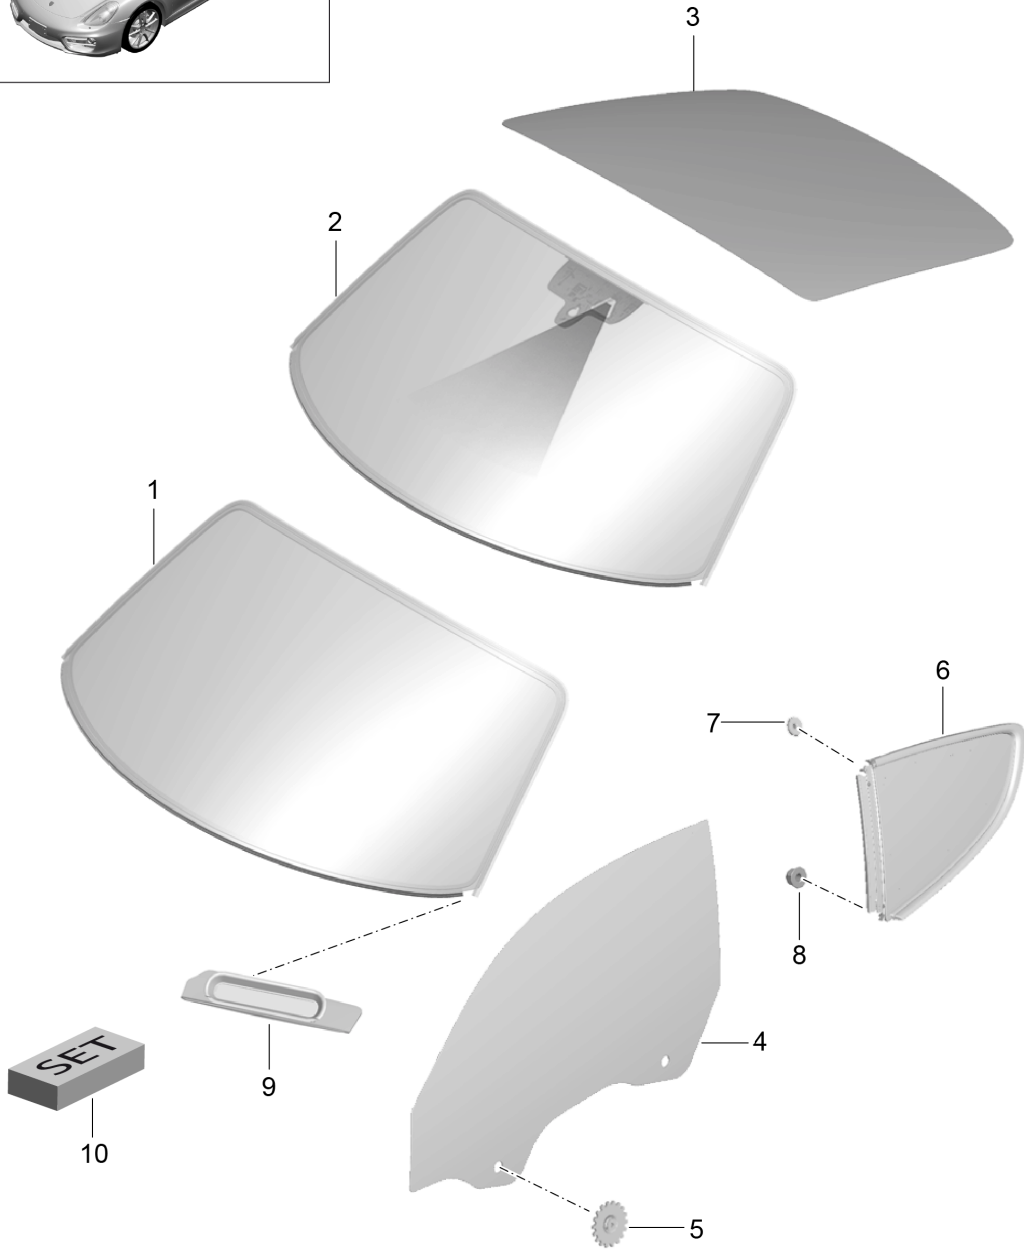

Model: 981C14

Model life 2014>>2016

Pos	Part Number	Description	Remark	Qty	Model
1	991 542 975 00	Window regulator Window regulator without motor	left	1	
(1)	991 542 976 00	Electric motor Window regulator without motor	right	1	
2	991 624 101 02	Electric motor Window regulator	left	1	
2	991 624 102 02	Electric motor Window regulator	right	1	
3	991 542 551 02	Mount Window regulator		2	
4	900 377 018 09	Hexagon nut M 6		3	
5	991 537 221 01	Assembly frame	left	1	
(5)	991 537 222 01	Assembly frame	right	1	
6	999 591 525 40	Spreader rivet 7,0X14,2		13	
7	991 537 557 00	Rubber ply		8	

Model: 981C14

Model life 2014>>2016