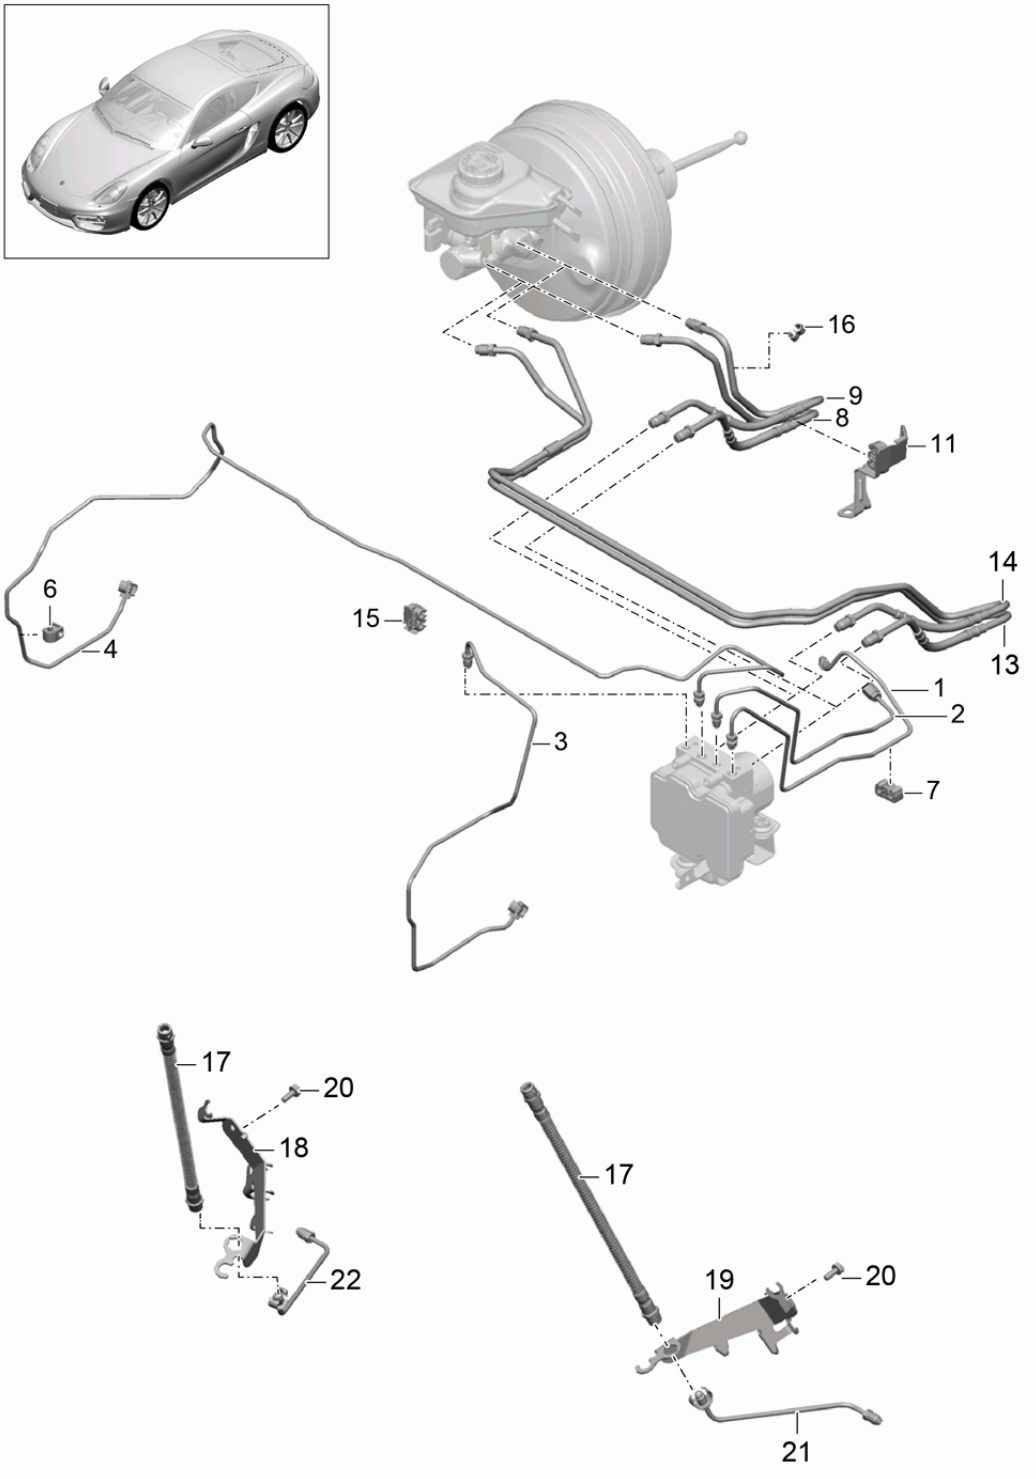

Model: 981C14

Model life 2014>>2016