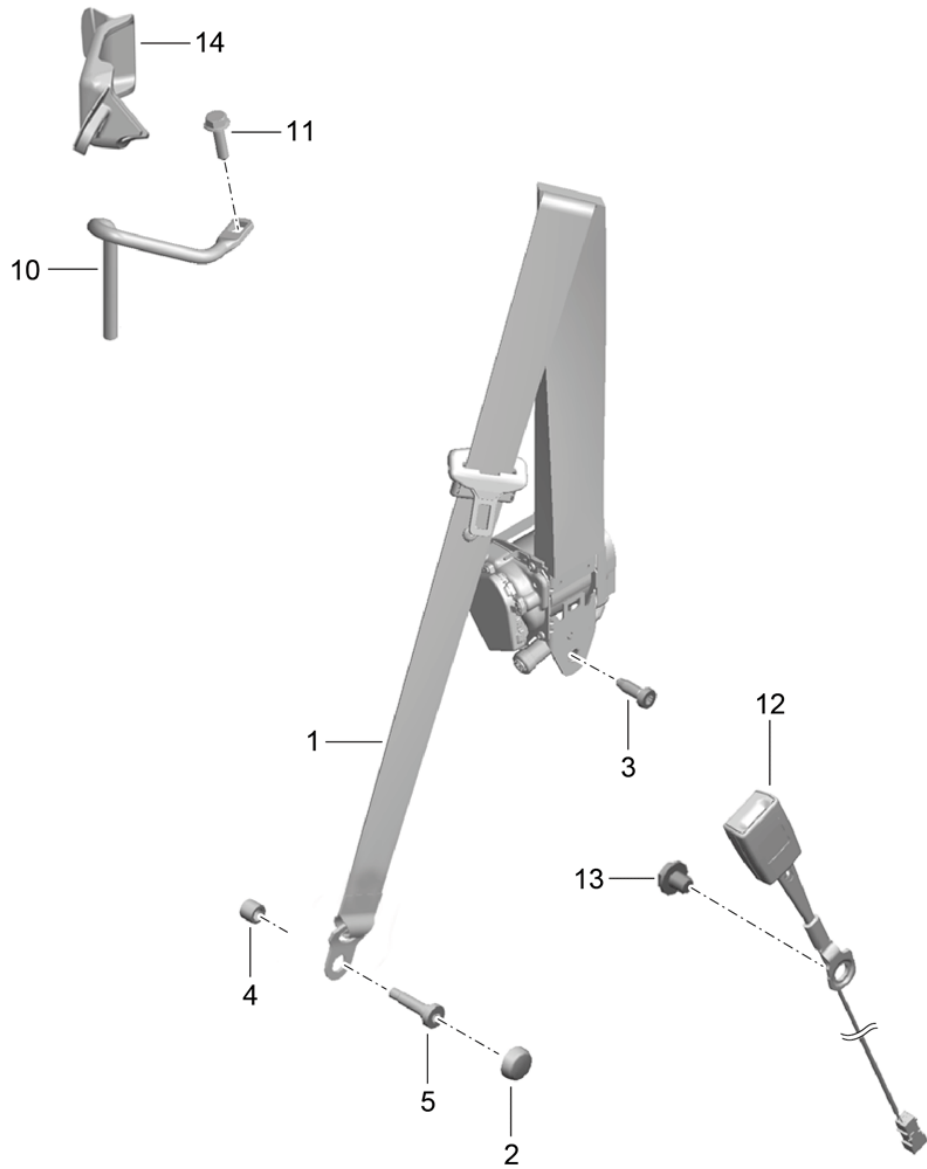

Model: 981C14 Model life 2014>>2016

Pos	Part Number	Description	Remark	Qty	Model
1	997 559 211 02	inscriptions/lettering Decorative fittings Stone guard film Porsche crest D >> - MJ 2013 Discontinued part	front	1	
1	991 559 211 00	Porsche crest D - MJ 2014>>	front	1	
2	991 559 215 01	Underlay		1	
2	991 559 215 02	Underlay		1	
3	999 591 423 03	Tapping nut 3,0		2	
4	981 559 233 00	inscription *PORSCHE* Galvano silver		1	
(4)	991 559 235 90	inscription *PORSCHE* Black D - MJ 2015>>		1	PR:011
(4)	991 559 235 91	inscription *PORSCHE* Black High gloss D - MJ 2015>>		1	PR:011,089
5	981 559 239 00	inscription *CAYMAN* Galvano silver		1	
(5)	981 559 239 01	inscription *CAYMAN* Black D - MJ 2015>>		1	PR:011
(5)	981 559 239 02	inscription *CAYMAN* Black High gloss D - MJ 2015>>		1	PR:011,089, -498
6	981 559 245 00	inscription *S* Galvano silver		1	PR:009,-498
7	981 559 261 01	inscription *GTS* Black D - MJ 2015>>		1	PR:011
(7)	981 559 261 02	inscription *GTS* Black High gloss D - MJ 2015>>		1	PR:011,089, -498
10	991 559 443 00	Decorative film for door *GTS*		1	PR:011
20	999 911 756 41	Adhesive film D - MJ 2015>>		1	

Model: 981C14

Model life 2014>>2016