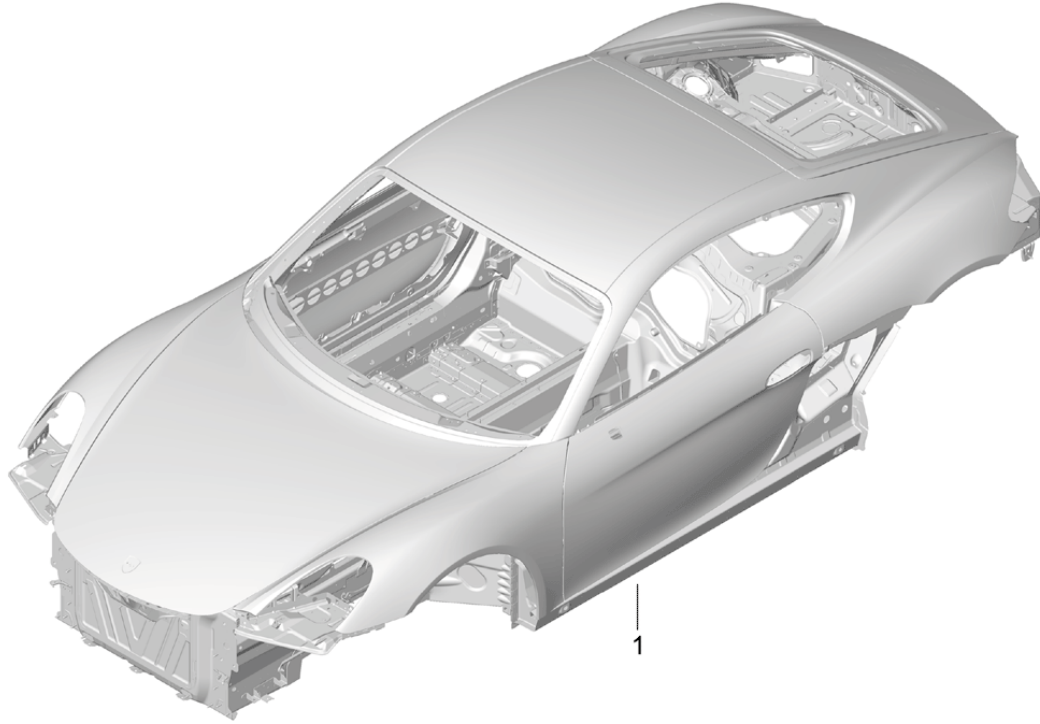

Model: 981C14

Model life 2014>>2016