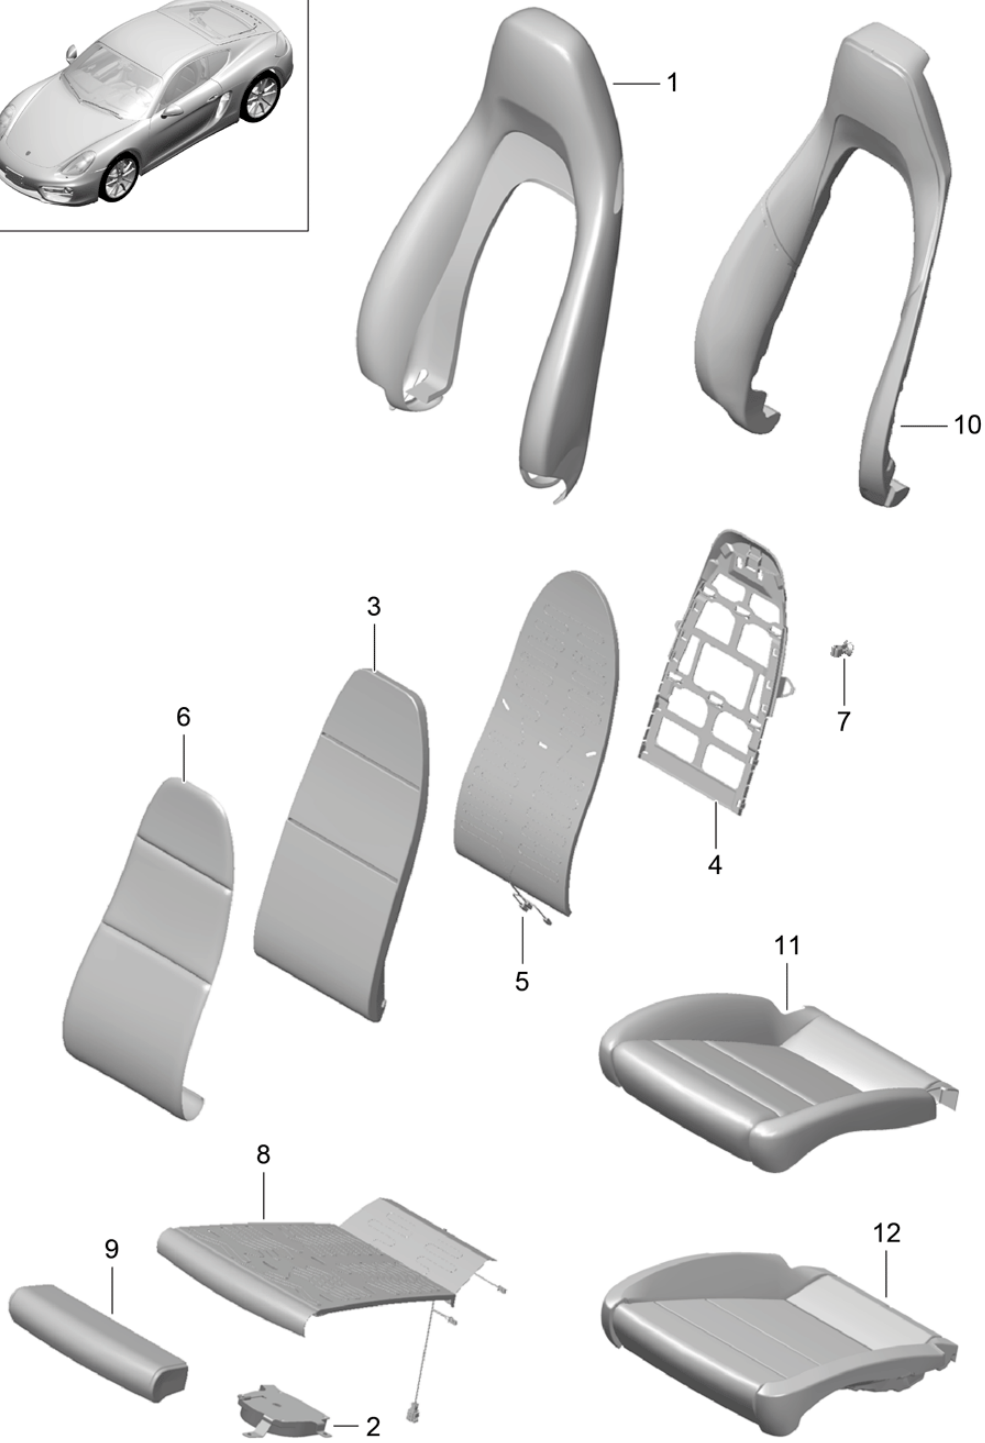

Model: 981C14

Model life 2014>>2016