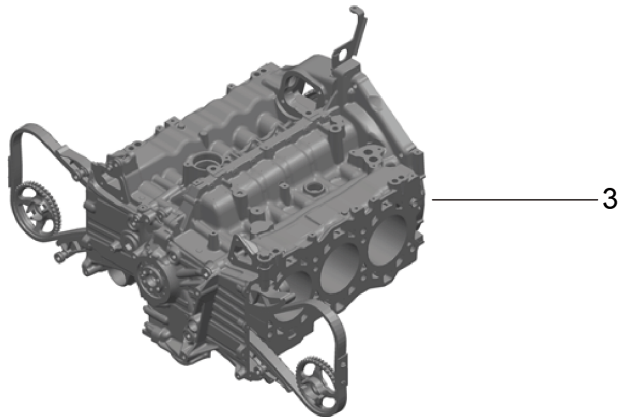

Model: 981C14

Model life 2014>>2016

Model: 981C14 Model life 2014>>2016

Pos	Part Number	Description	Remark	Qty	Model
		Replacement engine without: Clutch plate - PDK - Gearbox without: flywheel Manual gearbox with: Compressor Air conditioning			
1	9A1 100 922 04	Replacement engine		1	A122+ PR:-145
1	9A1 100 922 DX	D - MJ 2014>> - MJ 2014 Replacement engine		1	A122+ PR:-145
1	9A1 100 922 05	D - MJ 2014>> - MJ 2014 Replacement engine		1	A122+ PR:145
1	9A1 100 922 EX	D - MJ 2014>> - MJ 2014 Replacement engine		1	A122+ PR:145
1	9A1 100 923 04	D - MJ 2014>> - MJ 2014 Replacement engine		1	A123+ PR:-145
1	9A1 100 923 DX	D - MJ 2014>> - MJ 2014 Replacement engine		1	A123+ PR:-145
1	9A1 100 923 05	D - MJ 2014>> - MJ 2014 Replacement engine		1	A123+ PR:145
1	9A1 100 923 EX	D - MJ 2014>> - MJ 2014 Replacement engine		1	A123+ PR:145
1	9A1 100 922 06	D - MJ 2014>> - MJ 2014 Replacement engine		1	A122+ PR:-145
1	9A1 100 922 FX	D - MJ 2015>> - MJ 2015 Discontinued part Replacement engine		1	A122+ PR:-145
1	9A1 100 922 07	D - MJ 2015>> - MJ 2015 Discontinued part Replacement engine		1	A122+ PR:145
1	9A1 100 922 GX	D - MJ 2015>> - MJ 2015 Discontinued part Replacement engine		1	A122+ PR:145
1	9A1 100 923 06	D - MJ 2015>> - MJ 2015 Discontinued part Replacement engine		1	A123+ PR:-145
1	9A1 100 923 FX	D - MJ 2015>> - MJ 2015 Replacement engine		1	A123+ PR:-145
1	9A1 100 923 07	D - MJ 2015>> - MJ 2015 Replacement engine		1	A123+ PR:145
1	9A1 100 923 GX	D - MJ 2015>> - MJ 2015 Replacement engine		1	A123+ PR:145
		D - MJ 2015>> - MJ 2015			