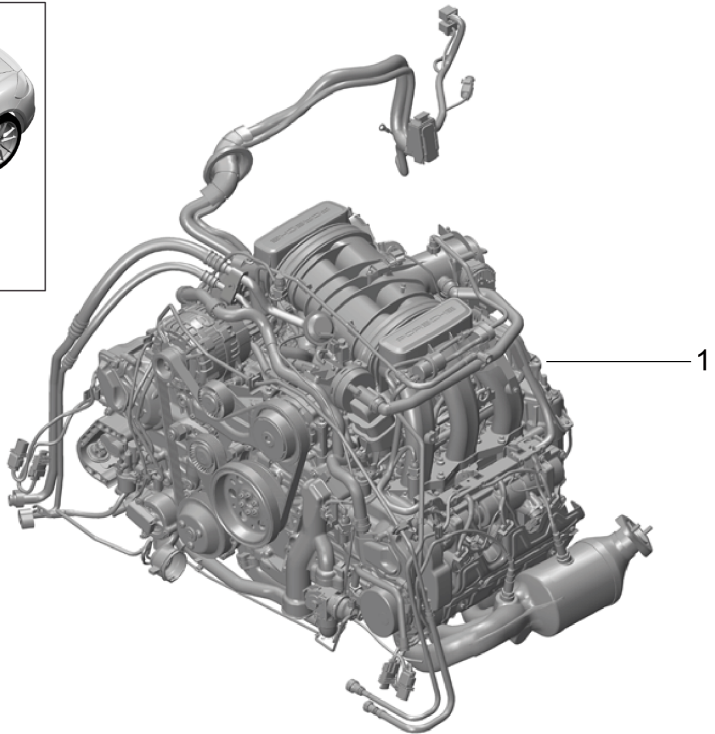

Model: 981C14

Model life 2014>>2016

Model: 981C14 Model life 2014>>2016

Pos	Part Number	Description	Remark	Qty	Model
		Replacement engine without: Clutch plate - PDK - Gearbox without: flywheel Manual gearbox with: Compressor Air conditioning			
1	9A1 100 922 04	Replacement engine		1	A122+ PR:-145
1	9A1 100 922 DX	D - MJ 2014>> - MJ 2014 Replacement engine		1	A122+ PR:-145
1	9A1 100 922 05	D - MJ 2014>> - MJ 2014 Replacement engine		1	A122+ PR:145
1	9A1 100 922 EX	D - MJ 2014>> - MJ 2014 Replacement engine		1	A122+ PR:145
1	9A1 100 923 04	D - MJ 2014>> - MJ 2014 Replacement engine		1	A123+ PR:-145
1	9A1 100 923 DX	D - MJ 2014>> - MJ 2014 Replacement engine		1	A123+ PR:-145
1	9A1 100 923 05	D - MJ 2014>> - MJ 2014 Replacement engine		1	A123+ PR:145
1	9A1 100 923 EX	D - MJ 2014>> - MJ 2014 Replacement engine		1	A123+ PR:145
1	9A1 100 922 06	D - MJ 2014>> - MJ 2014 Replacement engine		1	A122+ PR:-145
1	9A1 100 922 FX	D - MJ 2015>> - MJ 2015 Discontinued part Replacement engine		1	A122+ PR:-145
1	9A1 100 922 07	D - MJ 2015>> - MJ 2015 Discontinued part Replacement engine		1	A122+ PR:145
1	9A1 100 922 GX	D - MJ 2015>> - MJ 2015 Discontinued part Replacement engine		1	A122+ PR:145
1	9A1 100 923 06	D - MJ 2015>> - MJ 2015 Discontinued part Replacement engine		1	A123+ PR:-145
1	9A1 100 923 FX	D - MJ 2015>> - MJ 2015 Replacement engine		1	A123+ PR:-145
1	9A1 100 923 07	D - MJ 2015>> - MJ 2015 Replacement engine		1	A123+ PR:145
1	9A1 100 923 GX	D - MJ 2015>> - MJ 2015 Replacement engine		1	A123+ PR:145
		D - MJ 2015>> - MJ 2015			