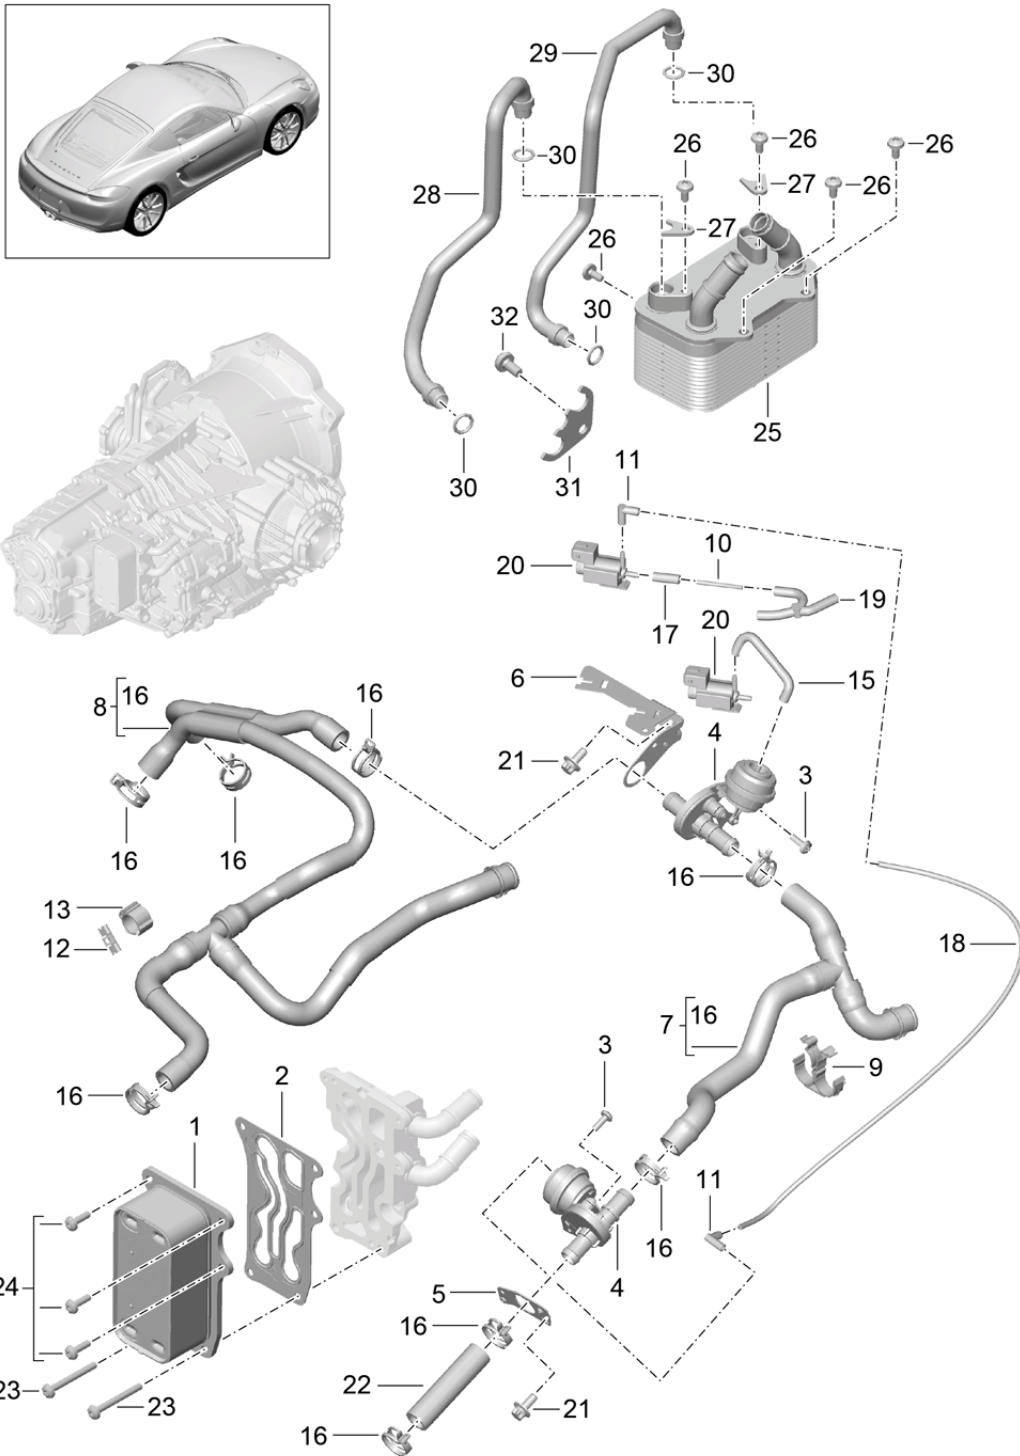

Model: 981C14

Model life 2014>>2016

Model: 981C14

Model life 2014>>2016

Pos	Part Number	Description	Remark	Qty	Model
		- PDK - Gearbox heat exchanger oil pipe Water pipe			CG205,CG225
1	9G2 307 019 00	heat exchanger		1	
2	9G2 307 241 00	Seal heat exchanger		1	
3	N 910 682 01	Hexagon socket flat head bolt		2	
4	991 307 573 00	Disc valve		2	
5	9G2 307 411 01	Bracket Disc valve		1	
6	9G2 307 409 00	Bracket Disc valve		1	
7	9G2 307 075 01	Water hose KÜHLMITTEL Supply		1	
8	9G2 307 076 01	Hose		1	
9	999 507 281 40	Cable holder 25,00 / 25,00		1	
-	000 043 205 01	Pipe 4,0 X 1,0		*	
10		Vacuum line L = 40 mm		1	
11	948 110 126 00	Connecting piece		2	
12	999 507 609 01	Clip 3,00 - 4,00		1	
13	999 507 793 40	Hose bracket 23,0		1	
15	9G1 307 675 00	Vacuum hose		1	
16	999 512 589 09	Hose clamp 25 X 12		7	
17	999 239 040 40	Connecting piece 3,5 X 2,0 X 28		1	
-	900 918 005 40	Pipe 5,0 X 1,0 modify in workshop Shorten		X	
18		Vacuum line L = 600 mm		1	
19	928 573 727 05	Distributor		1	
(19)	928 573 729 05	Distributor Fourfold		1	
20	7PP 906 270	Change-over valve		1	
21	900 385 041 01	Torx screw BM 6 X 12		2	
22	9G2 307 074 00	Water hose KÜHLMITTEL Supply		1	
23	9G2 307 824 00	flat round head bolt heat exchanger		2	
23	991 307 823 00	Discontinued part flat round head bolt heat exchanger		2	
24	9G2 307 823 00	flat round head bolt heat exchanger		3	
24	991 307 822 00	Discontinued part flat round head bolt heat exchanger		3	
25	9G2 307 017 00	heat exchanger		1	
26	9G1 307 813 00	Torx screw M 6 X 12		5