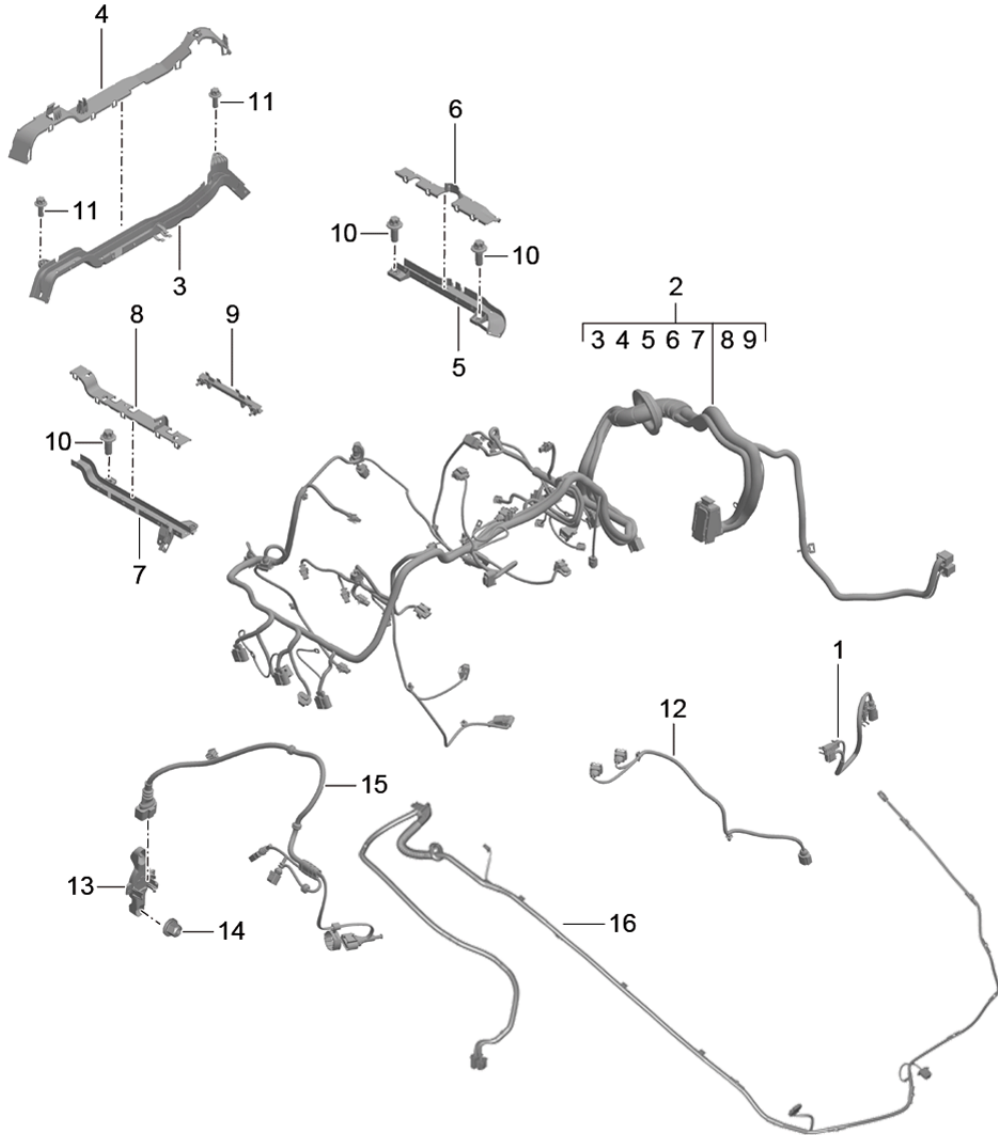

Model: 981C14

Model life 2014>>2016

Pos	Part Number	Description	Remark	Qty	Model
(3)	4H0 959 792 M	Door control unit Passenger's door		1	
4	991 612 757 01	Wire set Centre console		1	
5	991 612 701 00	Wire set Glove box		1	
6	981 612 692 00	Wire set Stopwatch		1	PR:639,640

Model: 981C14

Model life 2014>>2016