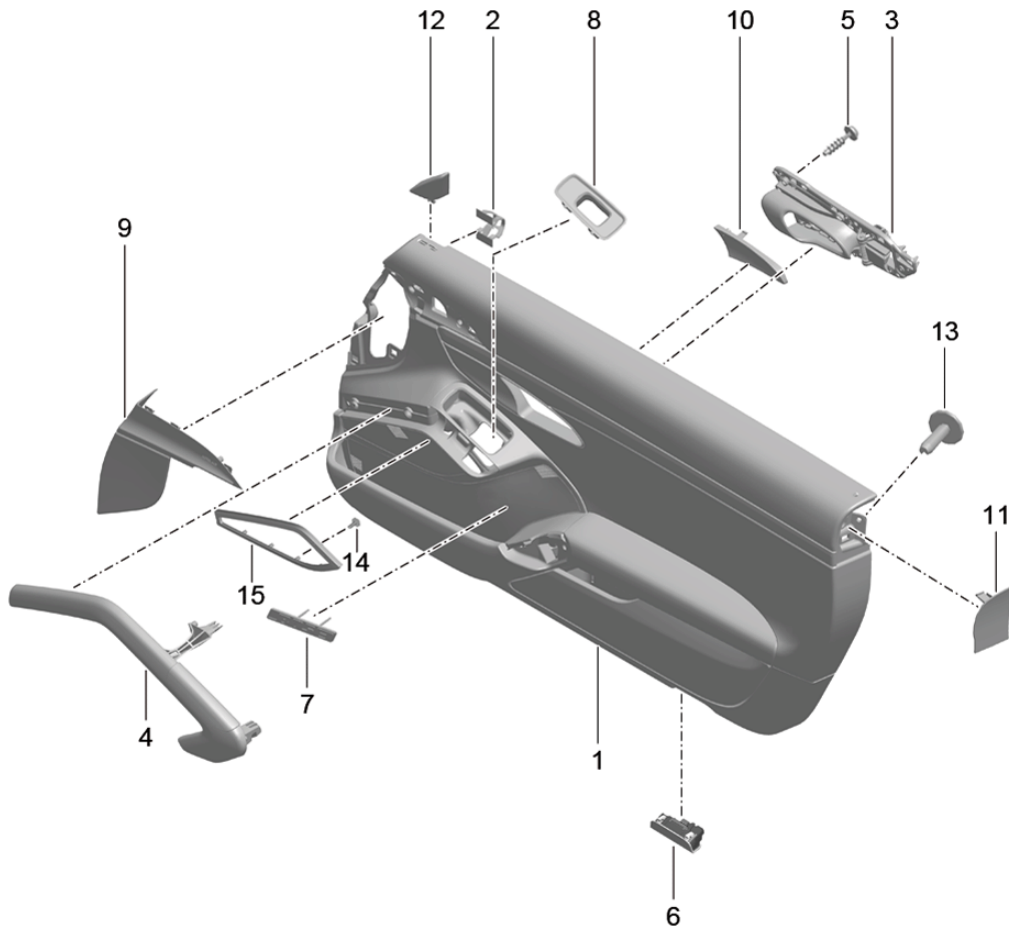

Model: 981C14

Model life 2014>>2016