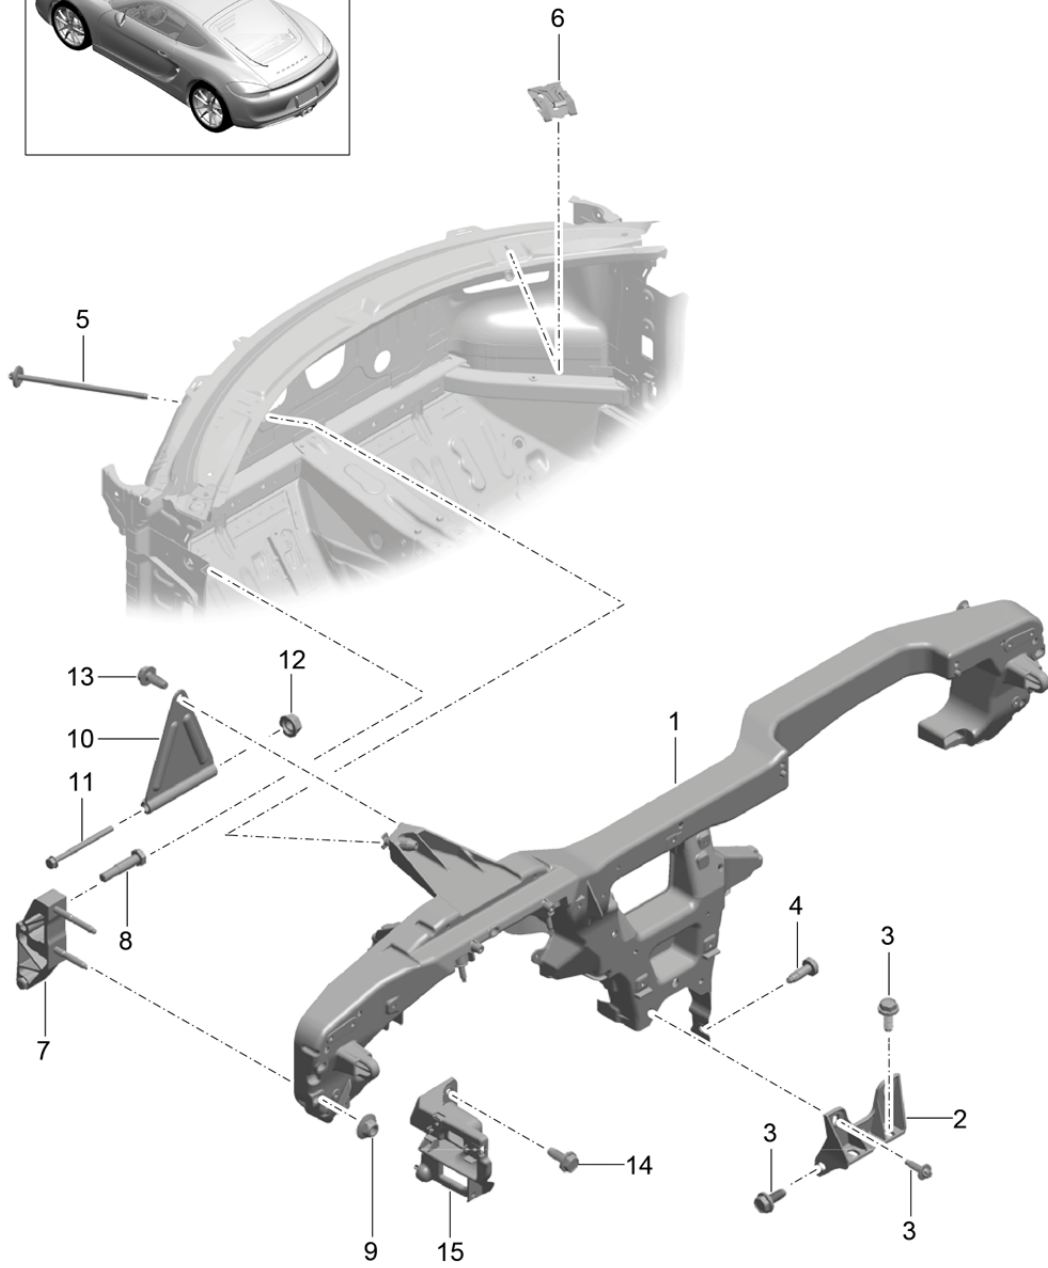

Model: 981C14 Model life 2014>>2016

Pos	Part Number	Description	Remark	Qty	Model
(9)	991 552 204 92 2W0 991 552 203 92	Alcantara Black Glove box (complete) Alcantara	-GQ,GR,GW,99 rhd	1	PR:099,975
10	991 552 203 92 2W0 996 552 813 00	Black Pen holder	-GQ,GR,GW,99	2	
11	999 507 556 01	panel nut M5		1	
12	999 702 560 40	Grommet		X	
13	999 702 559 40	Grommet		X	
14		Wire set Glove box		1	
15		see illustration: Glove box light see illustration:	902-015 903-004	1	
16	996 552 915 01	Lock cylinders Glove box * Part number must be ordered * manually by indicating * vehicle ID number.		1	
17	999 919 278 01	Hexagon head bolt 6 X 20		2	
18	991 552 705 00	Dummy cover Switch-off Airbag		1	
19	991 552 601 00	Trim Multimedia interface		1	
20	991 552 601 00 1E0	Black Plug socket		1	
21		see illustration: Socket or clamping ring see illustration:	911-000 903-005	1	
22	991 552 414 00	Trim Footwell (passenger side)	lhd	1	PR:098
(22)	991 552 413 00	Trim Footwell (passenger side)	rhd	1	PR:099
23	1H0 819 943	round hd. screw Mount Trim Footwell		X	
24	955 552 107 00	Retaining clip		1	
25	999 702 559 40	Grommet		3	
26	991 552 484 00	Damper Glove box	lhd	1	PR:098
(26)	991 552 483 00	Damper Glove box	rhd	1	PR:099
27	991 552 803 00	Pin Mount Damper		1	

Model: 981C14

Model life 2014>>2016