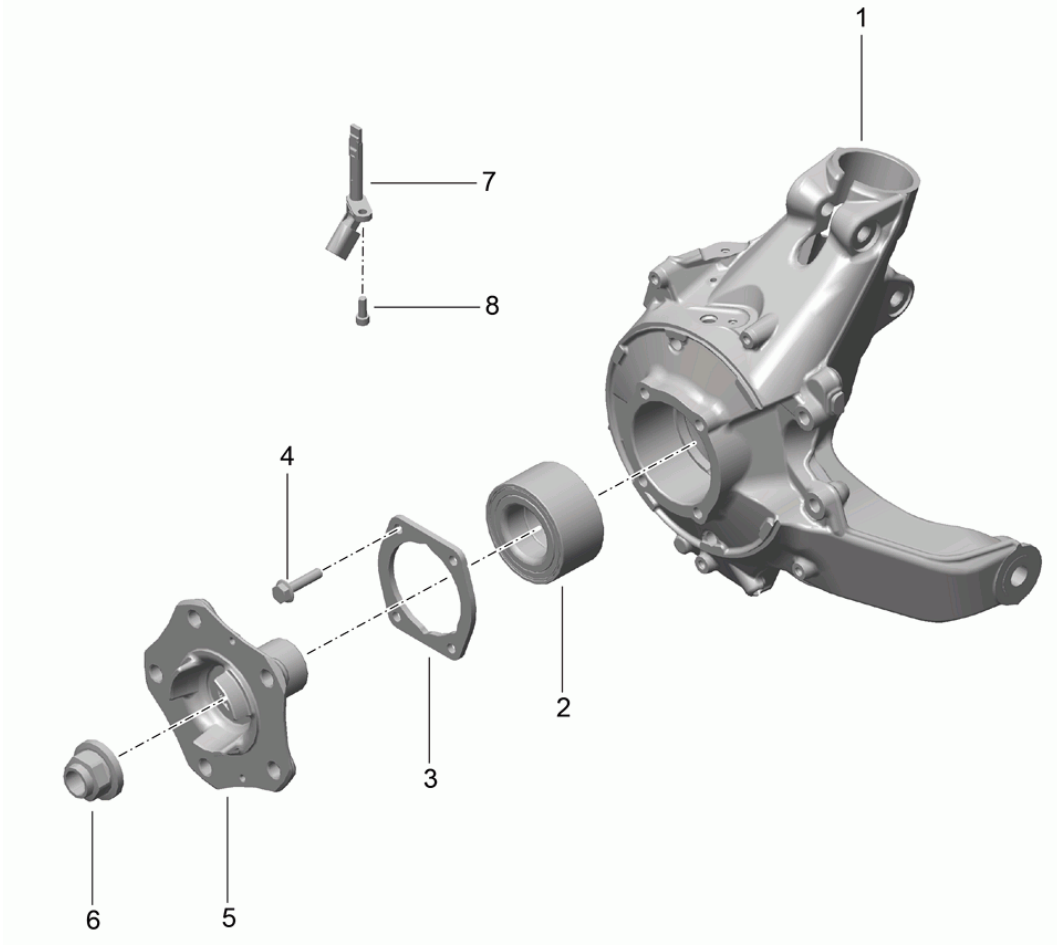

Model: 981C14

Model life 2014>>2016

Model: 981C14

Model life 2014>>2016

Pos	Part Number	Description	Remark	Qty	Model
		Rear axle			
		Wheel carrier			
		Wheel hub			
1	981 331 157 05	Wheel carrier	left	1	
		Discontinued part			
1	981 331 157 07	Wheel carrier	left	1	
(1)	981 331 158 05	Wheel carrier	right	1	
		Discontinued part			
(1)	981 331 158 07	Wheel carrier	right	1	
2	999 053 054 04	angular ball bearing		2	
		Discontinued part			
2	982 507 625	angular ball bearing		2	
3	986 331 661 20	Cover		2	
4	999 217 042 03	Hexagon bolt		8	
		M 8 x 35			
5	991 341 605 00	Wheel hub		2	
5	991 341 605 03	Wheel hub		2	
6	999 084 135 02	Hexagon nut		2	
		M 22 X 1,5			
7	991 606 407 01	speed sensor		2	
8	900 067 117 04	Socket head bolt		2	
		M6 X 16			