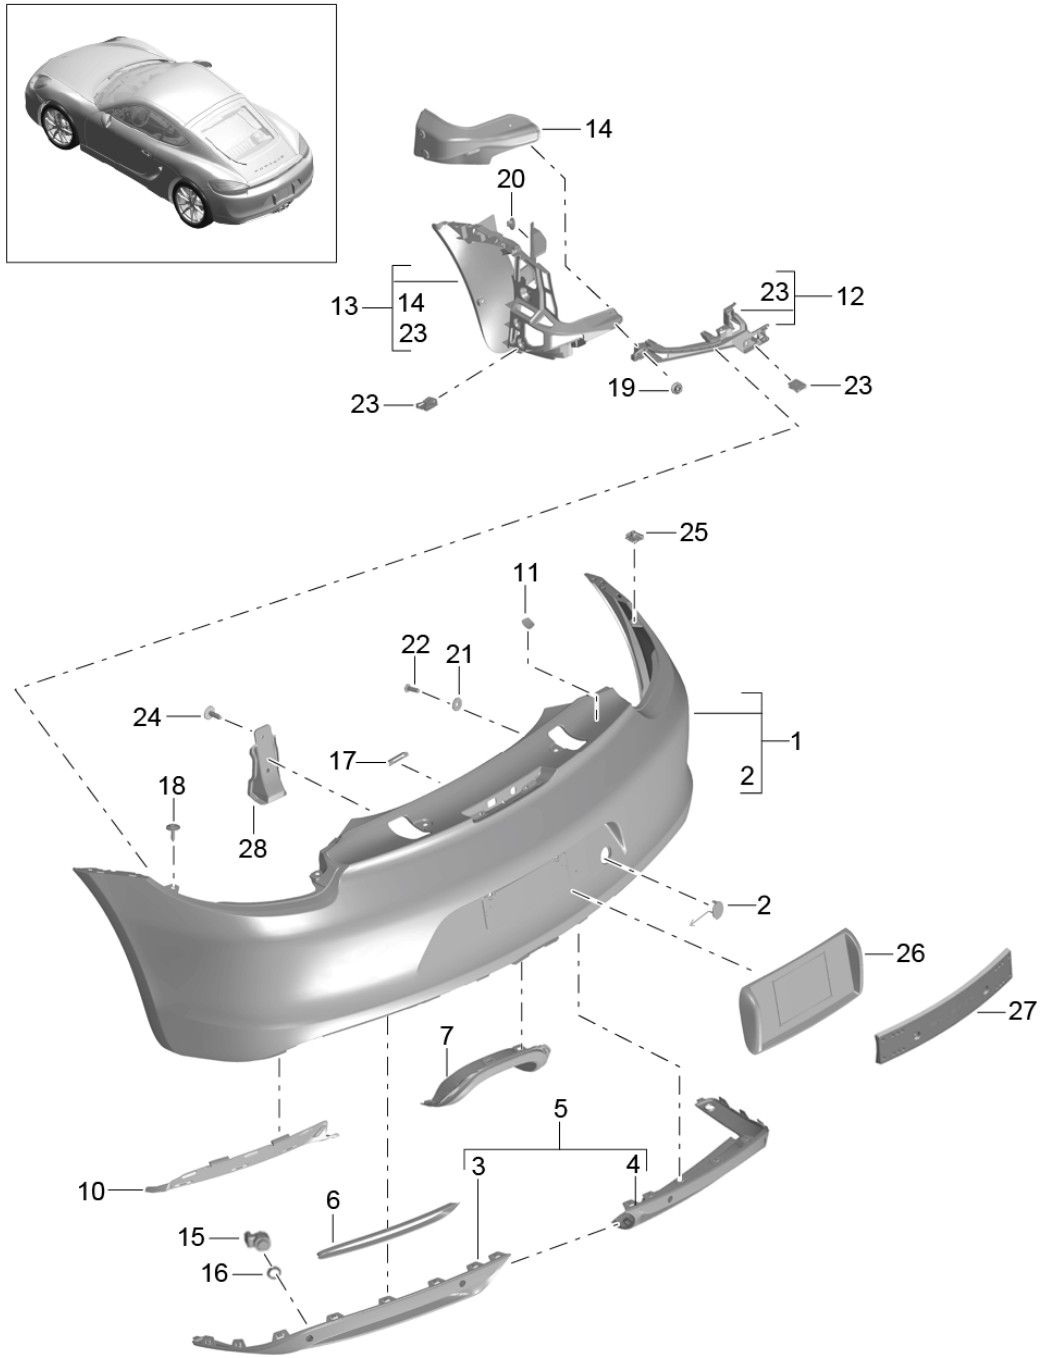

Model: 981C14

Model life 2014>>2016

Pos	Part Number	Description	Remark	Qty	Model
27		Assembly kit Number plate see illustration:	802-001	1	

Model: 981C14

Model life 2014>>2016

Model: 981C14 Model life 2014>>2016