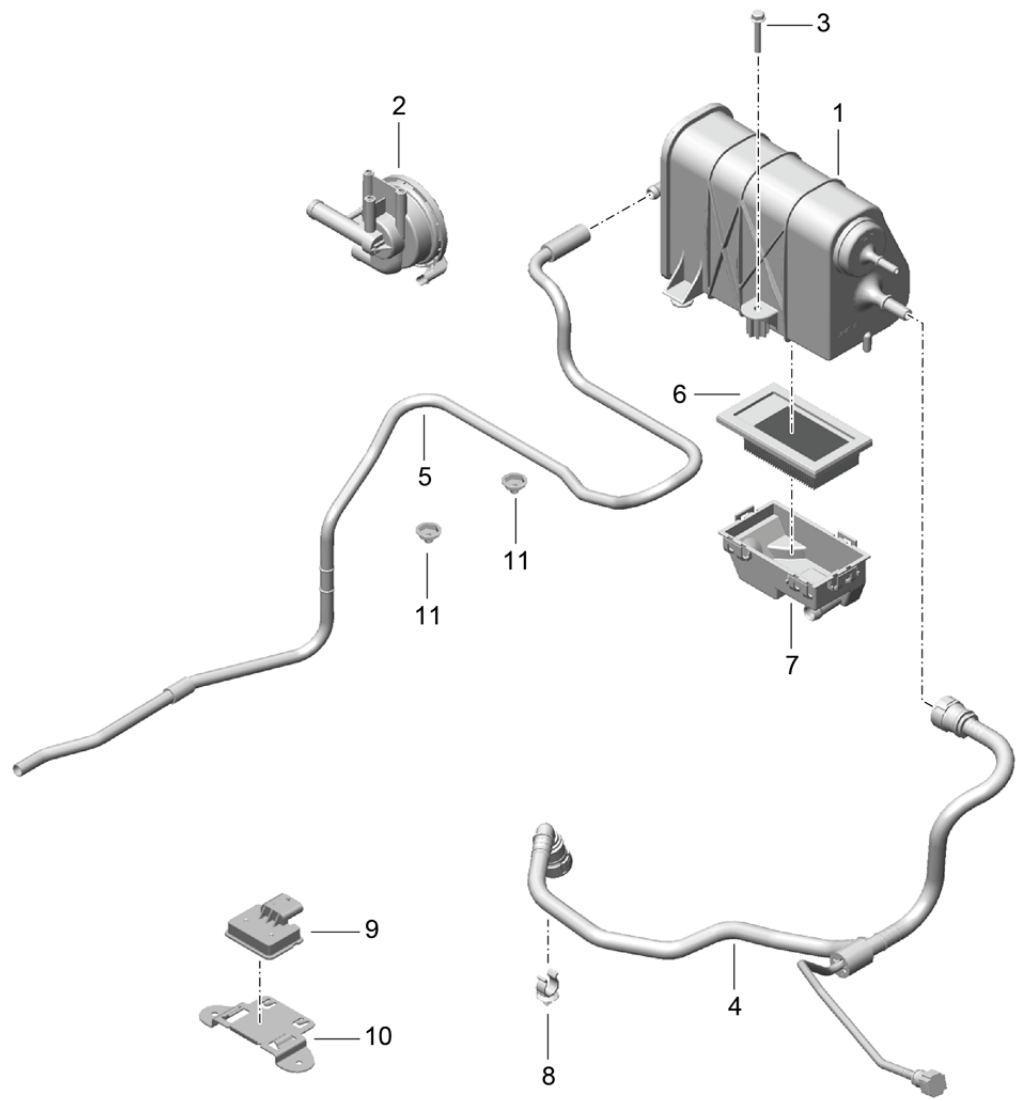

Model: 981C14

Model life 2014>>2016

Model: 981C14

Model life 2014>>2016

Pos	Part Number	Description	Remark	Qty	Model
1	991 201 221 00	Activated charcoal container Activated charcoal container Discontinued part		1	PR:-664
1	991 201 221 02	Activated charcoal container		1	PR:-664
3	900 378 115 01	Hexagon bolt M 6 X 35		1	
4	991 201 251 00	Breather line Fuel tank		1	PR:098,-664
(4)	991 201 251 02	Breather line Fuel tank No longer use the part here		1	PR:099
(4)	991 201 251 04	Breather line Fuel tank		1	PR:099
5	991 201 361 00	Purge-air line Activated charcoal container		1	PR:098,-664
(5)	991 201 361 02	Purge-air line Activated charcoal container Discontinued part		1	PR:099
(5)	991 201 361 05	Purge-air line Activated charcoal container		1	PR:099
8	999 507 280 40	Cable holder 16,0		1	PR:099