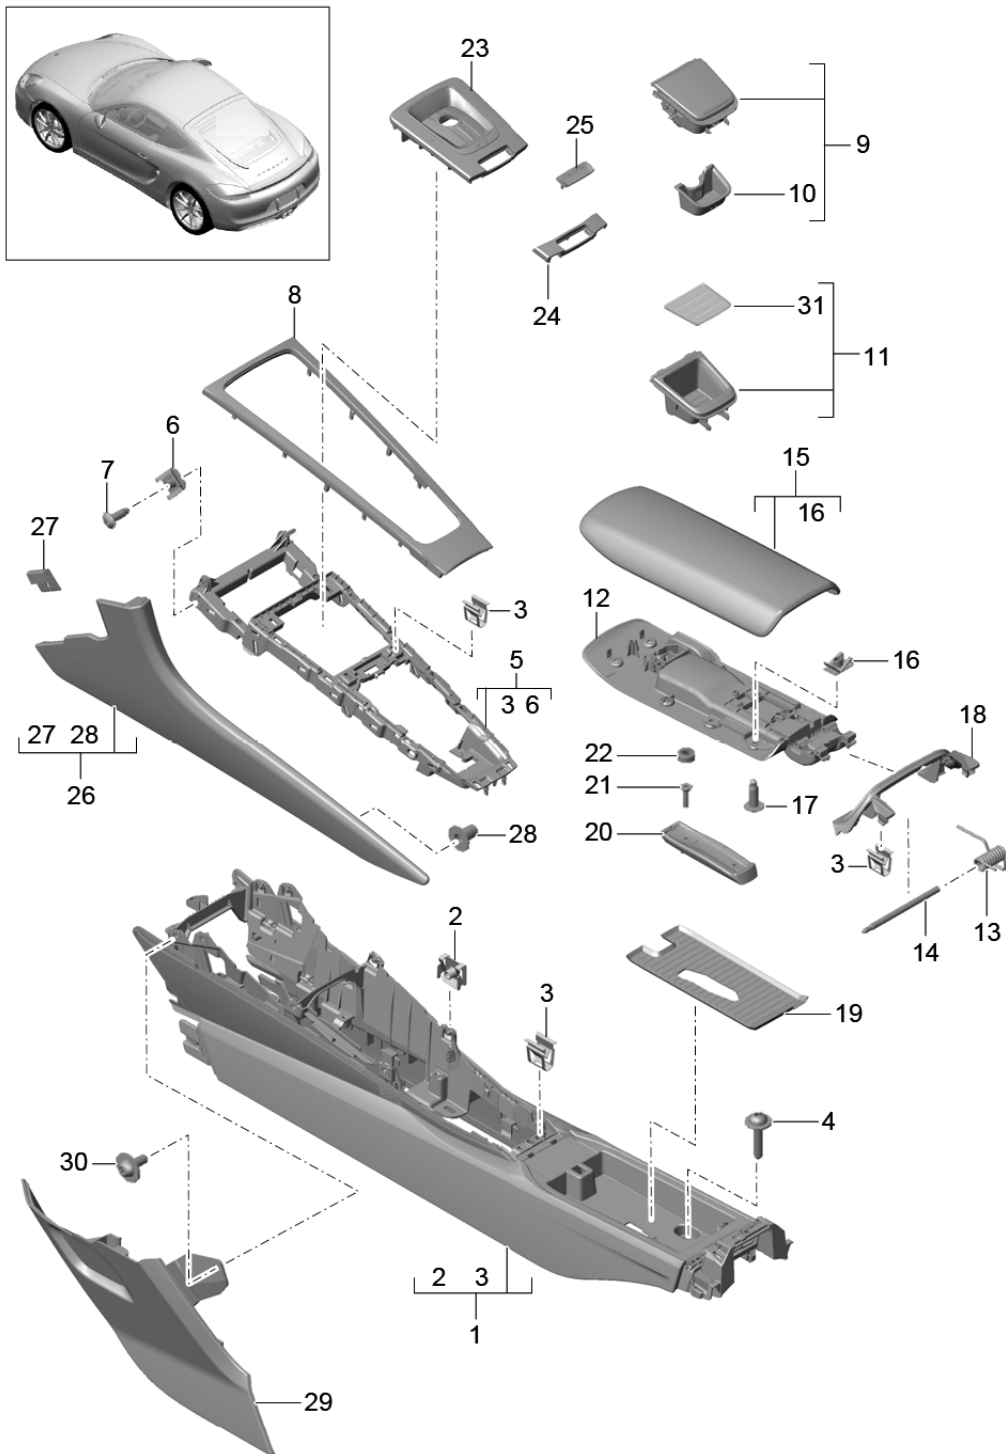

Model: 981C14

Model life 2014>>2016

Pos	Part Number	Description	Remark	Qty	Model
1	991 504 063 00	retaining frame dashboard			
(1)	991 504 063 01	retaining frame	lhd	1	PR:098
2	991 504 615 00	retaining frame	rhd	1	PR:099
		Bracket		1	
		tunnel			
3	999 143 013 01	Hexagon bolt M8X21,5		5	
4	999 073 138 01	flat round head bolt M8X25		1	
5	999 073 542 01	Bolt with washer M8X195		1	
6	8E0 857 117	Clip dashboard		2	
		Cowl panel			
7	991 504 407 02	Retainer for support frame A-pillar		2	
8	900 919 008 01	Locating bolt M8X40		4	
9	N 907 611 03	Hexagon collar nut self-locking M8		4	
10	991 504 653 00	Support Steering column		1	
11	N 106 366 01	bolt,hex.hd.with shoul.(combi) M8X110X80		1	
12	999 084 630 01	Hexagon nut M8		1	
13	999 143 013 01	Hexagon bolt M8X20		1	
14	999 919 278 01	Hexagon head bolt M6X20		6	
15		Bracket retaining frame		1	
		see illustration:	809-000		

Model: 981C14

Model life 2014>>2016