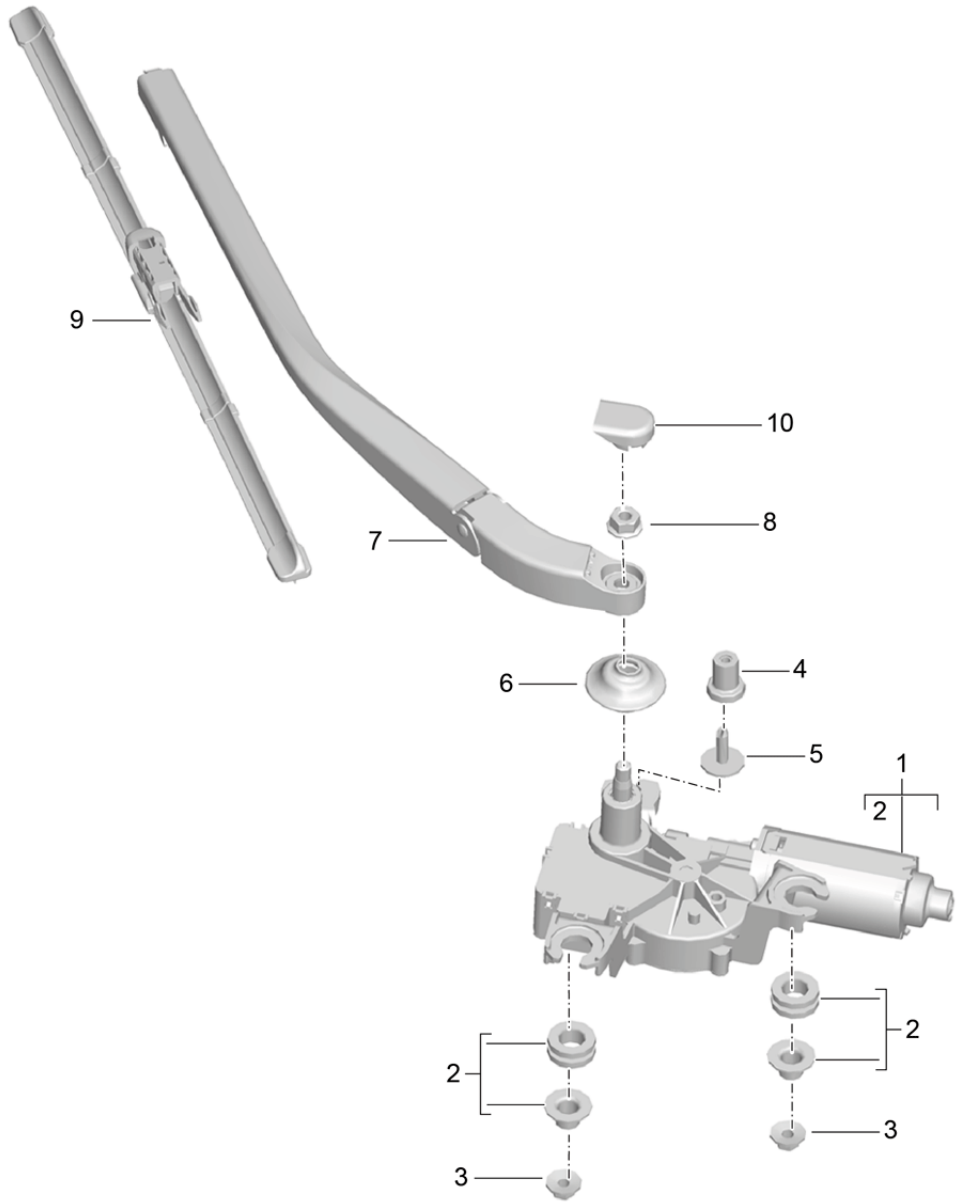

Model: 981C14

Model life 2014>>2016

Model: 981C14

Model life 2014>>2016

Pos	Part Number	Description	Remark	Qty	Model
		Rear window wiper			PR:425
1	987 628 080 00	Wiper motor		1	
2	997 628 908 00	repair set comprising: Grommet bush		1 2 2	
3	999 076 078 01	Hexagon nut M 6		2	
4	999 500 183 00	press insert nut M6		1	
5	999 073 468 01	Bolt with washer M 6 X 22 SC		1	
6	981 628 273 00	Grommet		1	
7	981 628 181 00	Wiper arm		1	
8	N 106 092 04	Hexagon collar nut		1	
9	981 628 189 00	wiper blade	rear	1	
10	997 628 122 00	Cover cap		1