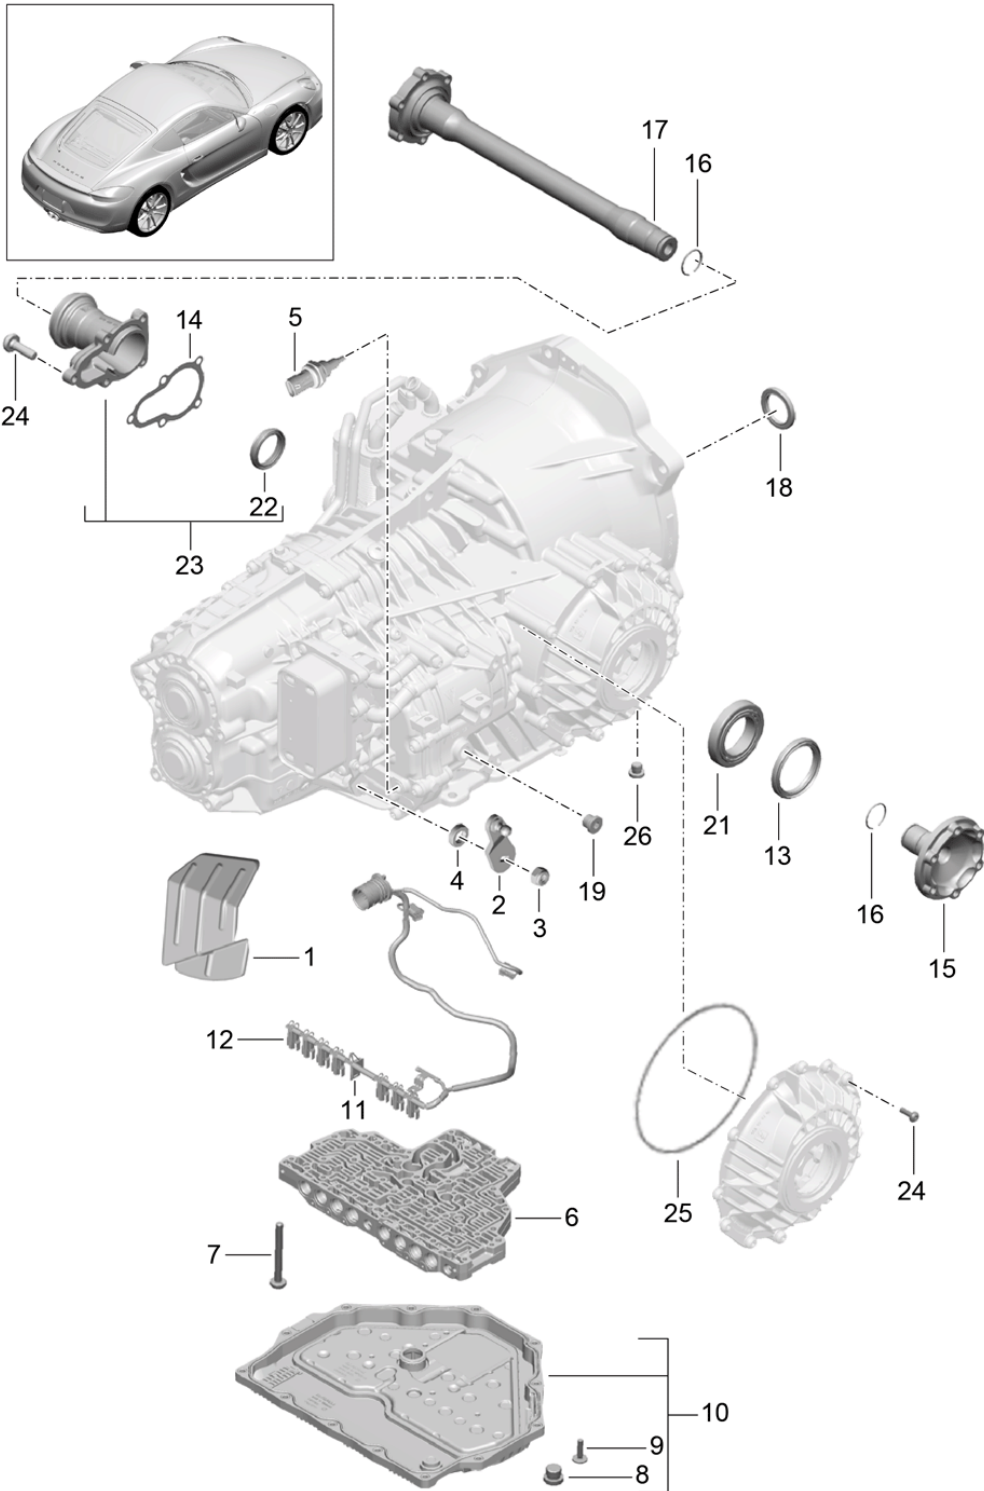

Model: 981C14

Model life 2014>>2016

Model: 981C14 Model life 2014>>2016

Pos	Part Number	Description	Remark	Qty	Model
		- PDK - Gearbox Individual parts			CG205,CG225
1	981 331 198 00	Guard plate		1	
2	9G2 324 135 00	gearshift lever		1	
3	9G1 324 815 00	Nut M 8 X 1		1	
4	970 324 805 00	Shaft oil seal 10 X 18 X 5		1	
5	991 606 391 00	Temperature sensor		1	
6	9G1 317 015 05	Control unit		1	
7	9G1 317 801 00	Screw M 6 X 25		20	
8	9G1 321 825 01	sealing plug		1	
9	9G1 321 801 00	Torx screw M 6 X 25		13	
10	9G1 321 125 00	oil sump	with:	1	
10	9G1 321 025 00	Discontinued part oil sump	with:	1	
11	9G1 317 697 00	Seal Connector housing		1	
12	9G1 317 698 00	pressure regulator Connector housing		1	
13	9G2 332 803 00	Solenoid valve Shaft oil seal 62 X 80 X 75		1	
14	9G1 321 259 00	Seal		1	
15	9G2 332 208 05	Drive flange Short		1	CG205
(15)	9G2 332 208 25	Drive flange Short		1	CG225
16	9G1 332 820 00	snap ring		2	
17	9G2 332 209 05	Drive flange Long		1	CG205
(17)	9G2 332 209 25	Drive flange Long		1	CG225
18	9G1 116 807 00	Shaft oil seal 40 X 57 X 6		1	
19	970 321 805 00	Seal bolt with sealing ring M 18 X 1,5		3	
21	9G1 332 806 00	Shaft oil seal 40 X 52 / 55 X 16		1	
22	9G1 332 804 00	Shaft oil seal 42 X 55 X 7		1	
23	9G1 321 059 00	Housing neck		1	
24	9G1 332 801 00	Torx screw		5	
25	9G2 321 815 00	O-ring Housing cover 200 X 3		1	
26	970 321 871 00	sealing plug M10 X 1		1