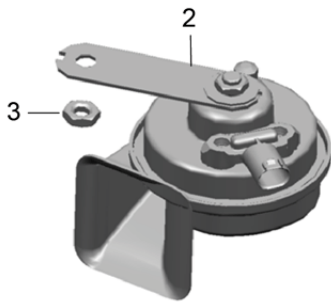

Model: 981C14

Model life 2014>>2016

Model: 981C14 Model life 2014>>2016

Pos	Part Number	Description	Remark	Qty	Model
1	991 635 149 01	Fanfare Signal horn alarm system Fanfare High-pitched		1	
(1)	991 635 159 00	Fanfare High-pitched	with:	1	
2	991 635 150 01	Fanfare Low-pitched	also use: 991 612 947 00	1	
(2)	991 635 160 00	Fanfare Low-pitched	with:	1	
-	991 612 947 00	Adapter cable for 991 635 159 00 991 635 160 00	also use: 991 612 947 00	1	
3	N 106 092 04	Hexagon collar nut M 8		2	
4	9P1 951 101	Signal horn for alarm system	use if required: 9P1 998 003 A	1	PR:534,544, -536
5	1K8 951 605 B	Alarm horn		1	PR:536
6	991 637 419 01	Bracket		1	PR:536
7	N 902 955 02	Hexagon collar nut M 8		1	PR:536
8	900 378 176 01	Hexagon bolt M 8 X 20		1	PR:534,544, -536
9	9P1 998 003 A	Wire set Modification kit Signal horn		1	PR:534,544, -536