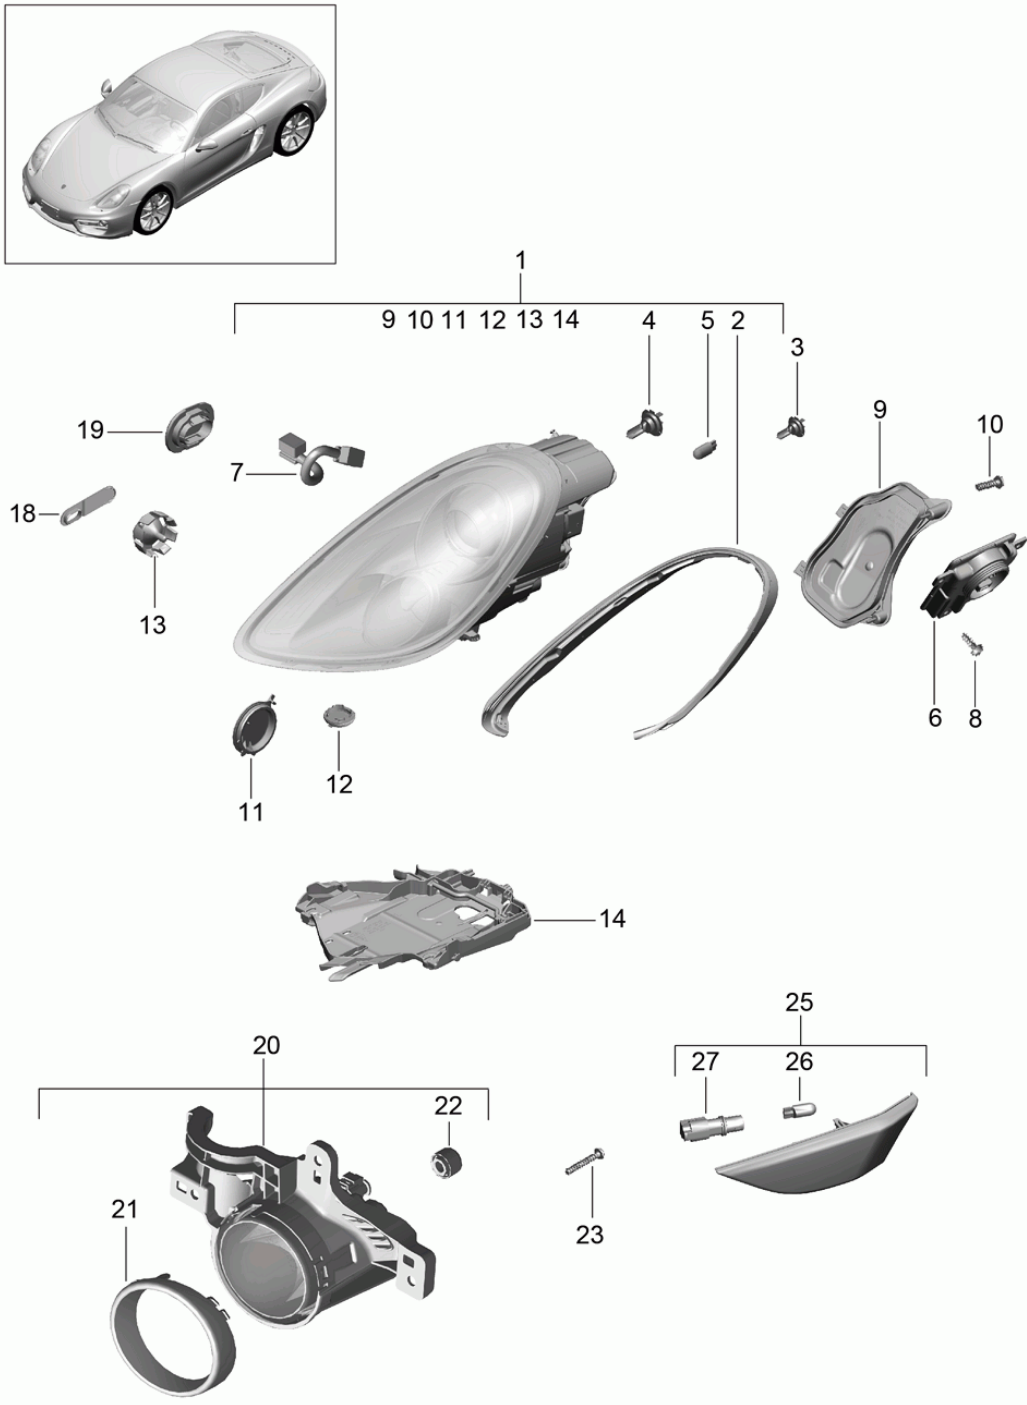

Model: 981C14

Model life 2014>>2016

Model: 981C14 Model life 2014>>2016

Pos	Part Number	Description	Remark	Qty	Model
-		Headlights Additional headlight Turn signal indicator side marker light Turn signal repeater Headlights			PR:601
		without:			
		Control unit			
(1)	981 631 221 06	Headlights	left	1	
(1)	981 631 222 06	Headlights	right	1	
(1)	981 631 223 06	Headlights	left	1	PR:492
(1)	981 631 224 06	Headlights	right	1	PR:492
2	981 631 315 01	Seal	left	1	
(2)	981 631 316 01	Seal	right	1	
3	999 631 071 90	Gas discharge lamp DLS		2	
4	999 631 133 91	Halogen bulb H 7		2	
5	999 631 305 90	bulb HY21W		2	
6	8K0 941 597 F	Control unit for gas discharge lamp		2	
7	981 631 323 00	Cable		2	
8	999 919 159 09	fillister hd. bolt 4,0 X 12,0		6	
9	981 631 311 00	Protective hood	left	1	
(9)	981 631 312 00	Protective hood	right	1	
10	991 631 377 00	Screw		8	
11	991 631 313 00	Protective hood High beam and Turn signal indicator ventilation valve		4	
12	997 631 267 01	ventilation valve		2	
14	981 631 201 00	Mounting for main beam headl.	left	1	
(14)	981 631 202 00	Mounting for main beam headl.	right	1	
18	993 631 170 03	Bungs		6	
-		Additional headlight			
20	981 631 153 02	Additional headlight	left	1	PR:605
(20)	981 631 154 02	Additional headlight	right	1	PR:605
21	981 631 353 01	Trim	left	1	PR:605
(21)	981 631 354 01	Trim	right	1	PR:605
22	987 631 291 00	Cover cap		2	PR:605
23	999 919 246 01	fillister hd. bolt 6,0 X 18,0		6	PR:605
(25)	991 631 155 02	Turn signal repeater	left	1	
(25)	991 631 156 02	Turn signal repeater	right	1	
(26)	999 631 138 90	bulb 5 W yellow		2	
27	991 631 331 00	Bulb holder		2