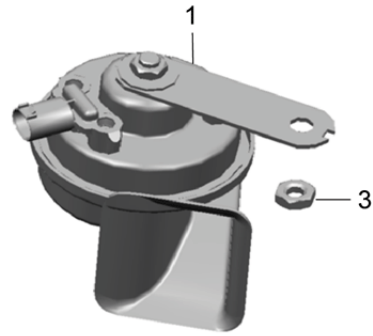

Model: 981C14

Model life 2014>>2016

Model: 981C14 Model life 2014>>2016

Pos	Part Number	Description	Remark	Qty	Model
1	991 635 149 01	Fanfare Signal horn alarm system Fanfare High-pitched		1	
(1)	991 635 159 00	Fanfare High-pitched	with:	1	
2	991 635 150 01	Fanfare Low-pitched	also use: 991 612 947 00	1	
(2)	991 635 160 00	Fanfare Low-pitched	with:	1	
-	991 612 947 00	Adapter cable for 991 635 159 00 991 635 160 00	also use: 991 612 947 00	1	
3	N 106 092 04	Hexagon collar nut M 8		2	
4	9P1 951 101	Signal horn for alarm system	use if required: 9P1 998 003 A	1	PR:534,544, -536
5	1K8 951 605 B	Alarm horn		1	PR:536
6	991 637 419 01	Bracket		1	PR:536
7	N 902 955 02	Hexagon collar nut M 8		1	PR:536
8	900 378 176 01	Hexagon bolt M 8 X 20		1	PR:534,544, -536
9	9P1 998 003 A	Wire set Modification kit Signal horn		1	PR:534,544, -536