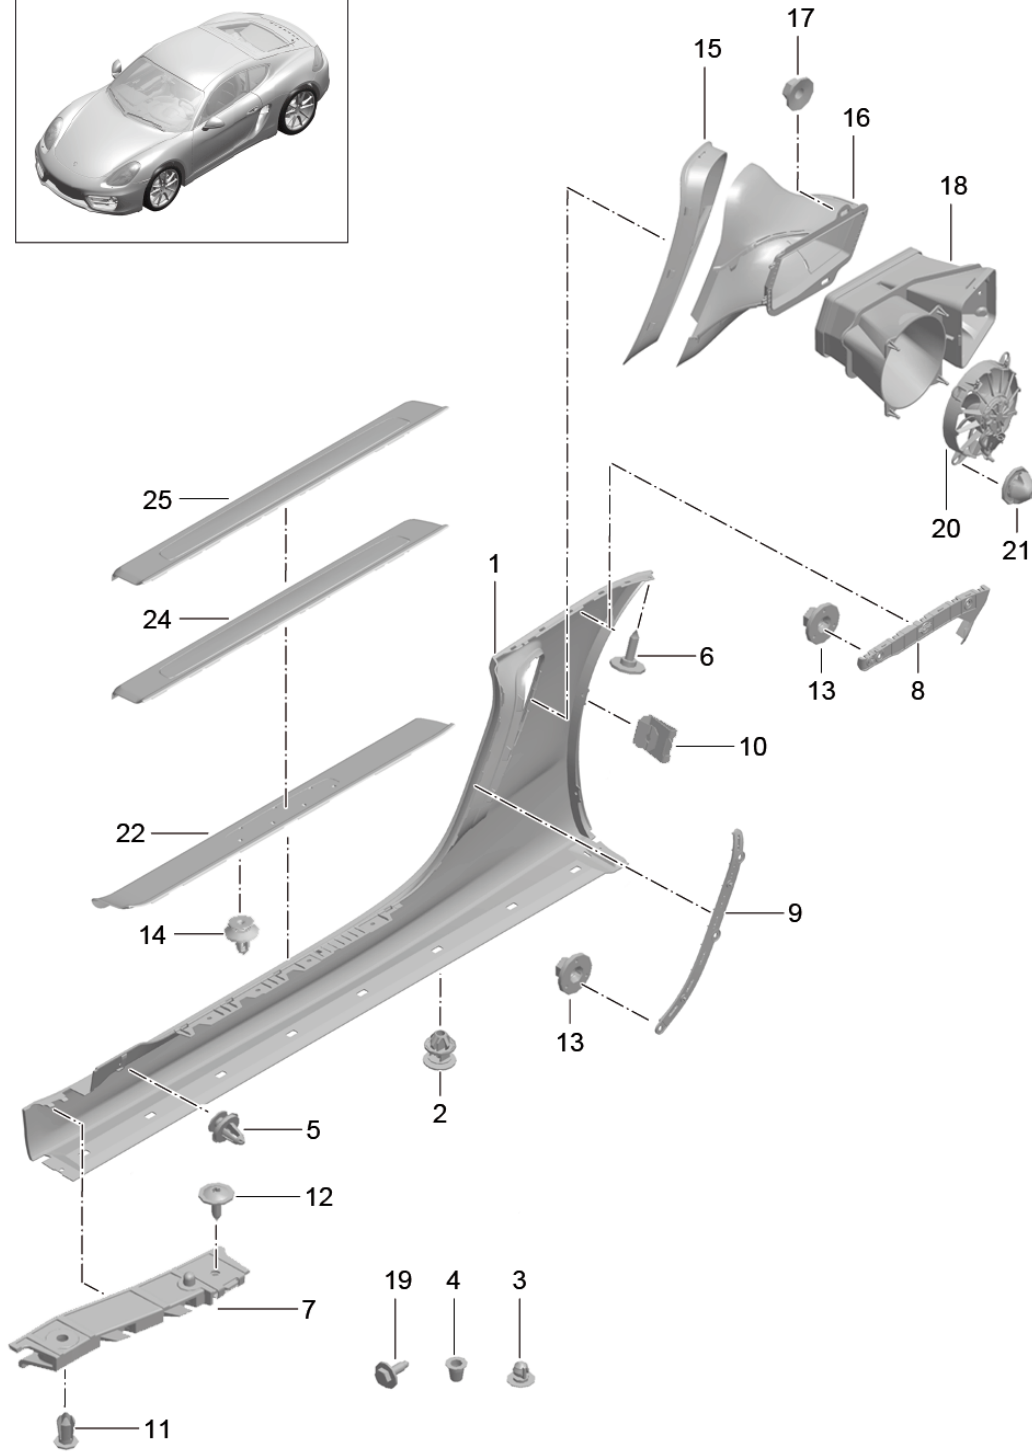

Model: 981C14

Model life 2014>>2016

Model: 981C14 Model life 2014>>2016

Pos	Part Number	Description	Remark	Qty	Model
1	981 504 661 06	Side member trim and Ventilation Engine compartment Side member trim primed	left	1	
(1)	981 504 662 06	Discontinued part Side member trim primed	right	1	
2	981 504 597 00	Discontinued part Fasteners		2	
3	999 591 413 40	Side member trim Retaining clip 9,80		8	
4	999 702 403 40	Grommet 9,5X14		8	
5	999 507 999 40	Retaining clip 8,1X2,00		8	
6	999 073 231 09	panel screw ST4,8X16-C		2	
7	981 504 763 00	retaining strip	left	1	
(7)	981 504 764 00	retaining strip	front right	1	
8	981 504 863 02	retaining strip	front left	1	
(8)	981 504 864 02	retaining strip	rear right	1	
9	981 504 865 01	retaining strip	rear left	1	
(9)	981 504 866 01	retaining strip	center right	1	
10	999 507 795 09	panel nut ST 4,8		4	
11	999 591 712 40	Spreader rivet 6,0X12,0		2	
12	999 073 505 01	panel screw ST4,8X16-C		2	
13	999 049 032 40	Hexagon plastic collar nut T6/22X10,5		12	
14	999 507 999 40	Retaining clip 8,1X2,00		8	
15	981 504 561 01	Trim Air inlet Discontinued part	left	1	
	981 504 561 01 1E0	Black			
		use if required:	981 504 562 02		
15	981 504 561 02	Trim Air inlet	left	1	
(15)	981 504 562 01	Trim Air inlet Discontinued part	right	1	
	981 504 562 01 1E0	Black			
		use if required:	981 504 561 02		
(15)	981 504 562 02	Trim Air inlet	right	1	
16	981 504 549 01	Frame Air inlet	left	1	
		with:			
		Disc Discontinued part			
	981 504 549 01 1E0	Black			
16	981 504 549 03	Frame	left	1