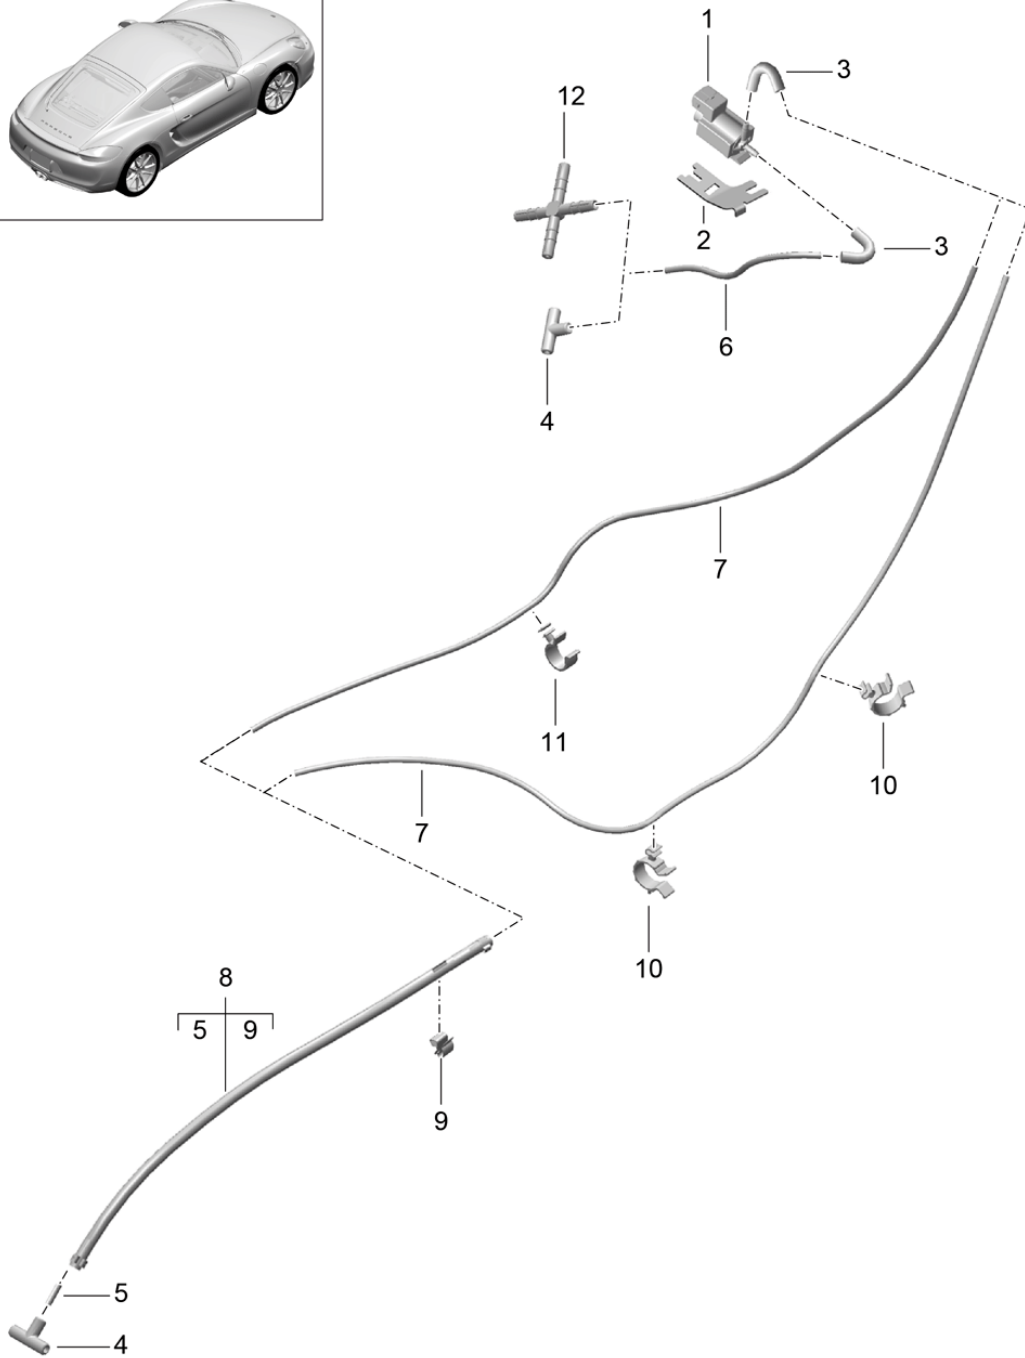

Model: 981C14

Model life 2014>>2016

Model: 981C14

Model life 2014>>2016

Pos	Part Number	Description	Remark	Qty	Model
		exhaust system Sport Control			PR:XLF
1	7PP 906 270	Change-over valve		1	
2	981 111 989 00	Bracket Change-over valve		1	PR:XLF,-155
(2)	981 110 320 00	Retainer for exhaust system Change-over valve		1	PR:009,155
-	032 972 821	Clip		1	PR:009,155
-	900 385 041 01	Torx screw Bracket BM 6 X 12		1	PR:009,155
3	928 574 717 06	Molded hose Discontinued part		2	PR:XLF
3	928 574 717 07	Molded hose No longer use the part here		2	PR:XLF
3	9P1 129 487	Molded hose		2	PR:XLF
3	928 574 717 07	Molded hose No longer use the part here		2	PR:155
3	9P1 129 487	Molded hose		2	PR:155
4	06E 133 794	t-piece		1	
-	900 918 005 40	Pipe Vacuum line 5,0 X 1,0		X	
6		Vacuum line L = 225mm		1	
7		Vacuum line L = 755MM		1	PR:480
7		Vacuum line L = 600MM		1	PR:250
(8)	981 111 049 00	Vacuum line L = 590MM	steel	1	
(8)	981 111 049 01	Vacuum line L = 590MM No longer use the part here	steel	1	
9	3D0 971 939 B	cable terminal 6,00 - 9,00		1	
10	999 507 206 40	Bracket 4,30 / 23,00		2	PR:480
11	N 102 810 02	Bracket 4,30 / 20,00		1	PR:250
12	928 573 729 05	Distributor Fourfold		1	PR:250
(12)	928 573 727 05	Distributor Triple		1	PR:480
-	N 020 904 4	Cable ties		X