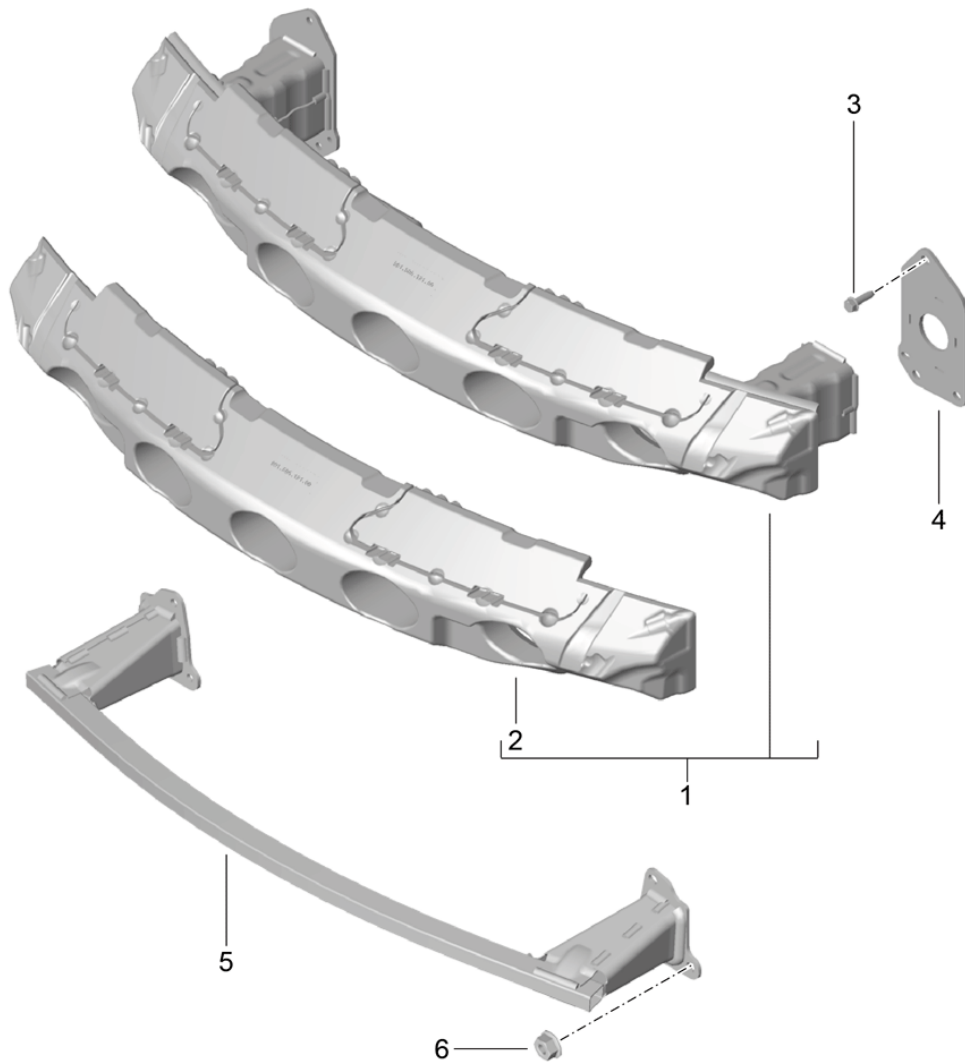

Model: 981C14

Model life 2014>>2016

Pos	Part Number	Description	Remark	Qty	Model
27		M6 Assembly kit Number plate see illustration:	802-001	1	

Model: 981C14

Model life 2014>>2016

Model: 981C14

Model life 2014>>2016