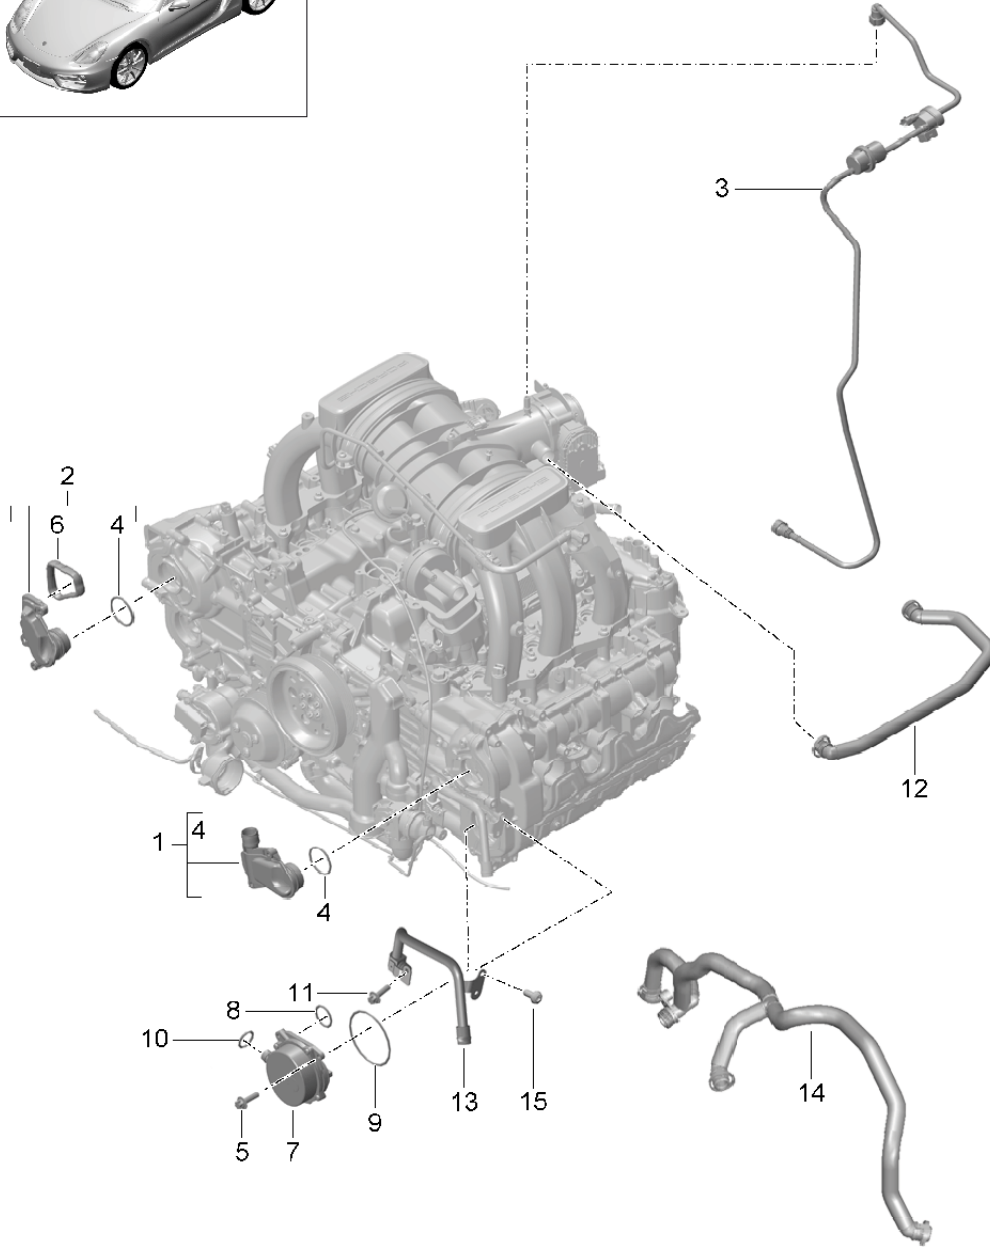

Model: 981C14

Model life 2014>>2016

Model: 981C14

Model life 2014>>2016

Pos	Part Number	Description	Remark	Qty	Model
1	9A1 105 038 00	Crankcase housing Bleeding Tank ventilation Vacuum pump Cover		1	
2	9A1 105 039 00	Crankcase housing Bleeding Cyl. 4 - 6 Cover		1	
3	9A1 110 093 21	Crankcase housing Bleeding Cyl. 1 - 3 Breather line (complete)		1	
4	999 707 636 40	O-ring 44,0 X 3,5N		2	
5	900 385 019 01	Torx screw BM 6 X 20		9	
6	9A1 105 339 00	Seal for Cover		1	
7	9A1 110 090 05	Crankcase housing Vacuum pump for brake servo Discontinued part		1	
7	9A1 110 090 06	Vacuum pump for brake servo		1	
8	999 701 504 40	O-ring 10,0 X 2,5		1	
9	999 701 505 40	O-ring 54,0 X 2,5		1	
10	999 701 789 40	O-ring 12,0 X 2,0		2	
11	900 385 041 01	Torx screw M 6 X 12		1	
12	9A1 107 520 20	Breather line Crankcase housing		1	
13	9A1 110 065 20	Vacuum line Discontinued part		1	
13	9A1 110 065 21	Vacuum line		1	
14	9A1 107 515 01	Breather line Crankcase housing		1	
15	999 073 601 01	flat round head bolt M 6 X 14		1