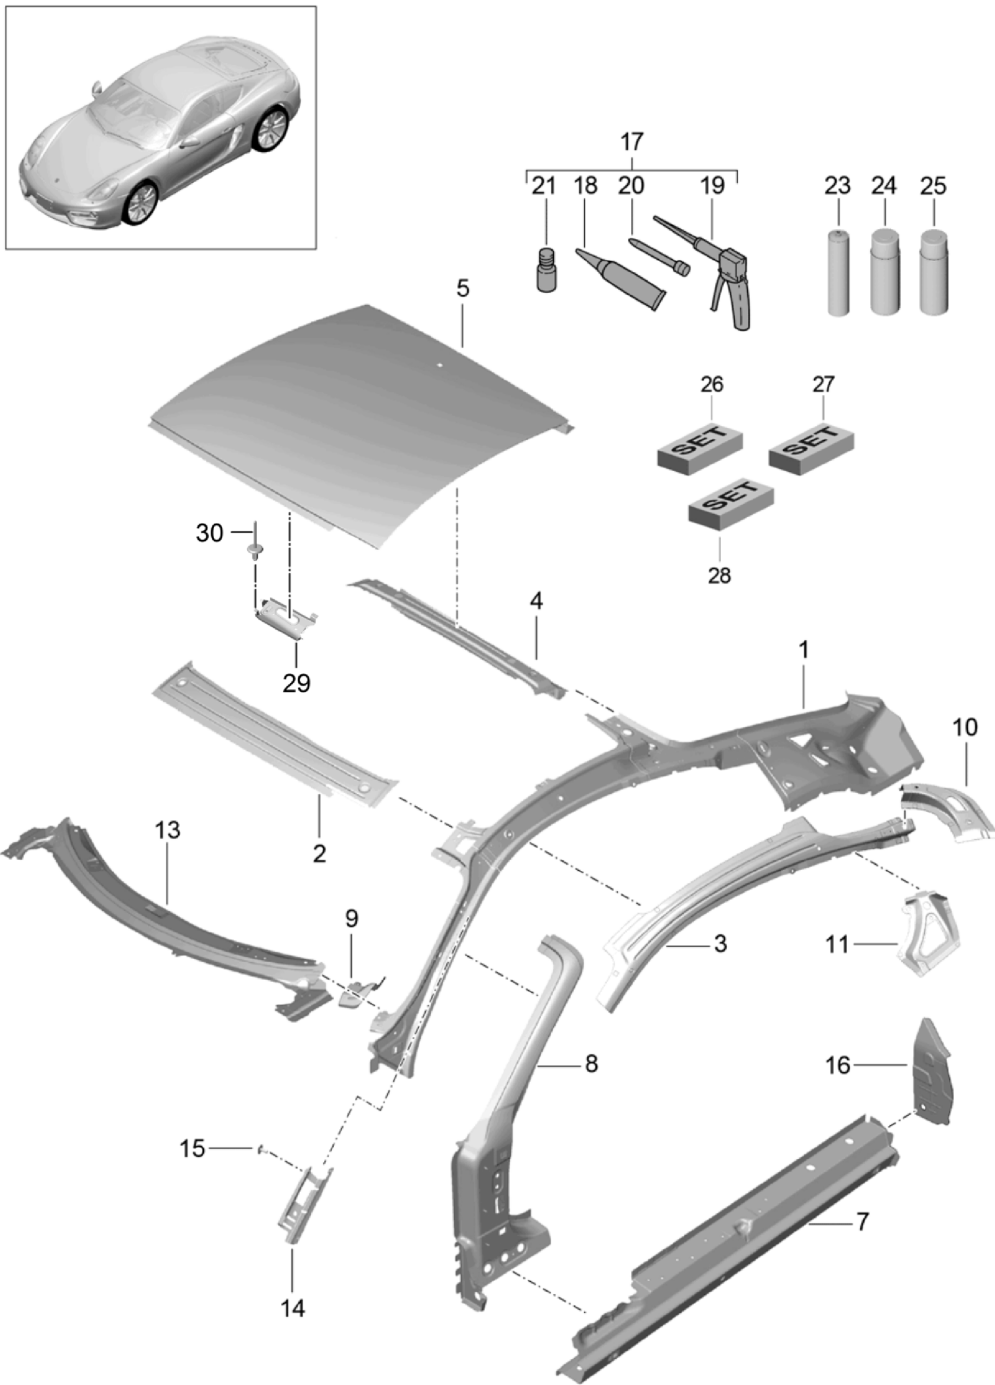

Model: 981C14

Model life 2014>>2016

Model: 981C14 Model life 2014>>2016

Pos	Part Number	Description	Remark	Qty	Model
1	981 502 205 01 981 502 205 01 GRV	Roof Scuttle A-pillar primed (complete)	left	1	
(1)	981 502 206 01 981 502 206 01 GRV	A-pillar primed (complete)	also use: 000 043 206 30 right	1	
2	981 502 629 01 981 502 629 01 GRV	Scuttle primed	also use: 000 043 206 30 upper	1	
3	981 502 157 01 981 502 157 01 GRV	Side part primed	also use: 000 043 206 30 left inner	1	
(3)	981 502 158 01 981 502 158 01 GRV	Side part primed	also use: 000 043 206 30 right inner	1	
4	981 502 405 00 981 502 405 00 GRV	roof frame primed	also use: 000 043 206 30 rear	1	
5	981 503 501 00 981 503 501 00 GRV	Outer roof panel primed	also use: 000 043 206 30	1	
(5)	981 503 501 01 981 503 501 01 GRV	Outer roof panel primed	also use: 000 043 305 65 000 043 305 35	1	PR:686,690
7	981 502 463 01 981 502 463 01 GRV	Reinforcement Sill primed	also use: 000 043 206 30 left	1	
7	981 502 464 01 981 502 464 01 GRV	Reinforcement Sill primed	also use: 000 043 206 30 right	1	
8	981 502 163 01 981 502 163 01 GRV	Reinforcement for A-pillar primed Side part	also use: 000 043 206 30 left inner	1	
(8)	981 502 164 01 981 502 164 01 GRV	Reinforcement for A-pillar primed Side part	also use: 000 043 206 30 right inner	1	
9	991 502 657 00 991 502 657 00 GRV	Console primed	also use: 000 043 206 30 left	1	
(9)	991 502 658 00 991 502 658 00 GRV	Console primed	right	1	
10	981 502 879 00 981 502 879 00 GRV	Reinforcement for side panel primed	left	1	
(10)	981 502 880 00 981 502 880 00 GRV	Reinforcement for side panel primed	right	1	
11	981 502 565 00 981 502 565 00 GRV	Side part primed	left	1	
(11)	981 502 566 00 981 502 566 00 GRV	Side part primed	right	1	
13	991 502 137 00 991 502 137 00 GRV	Scuttle primed	lower outer	1