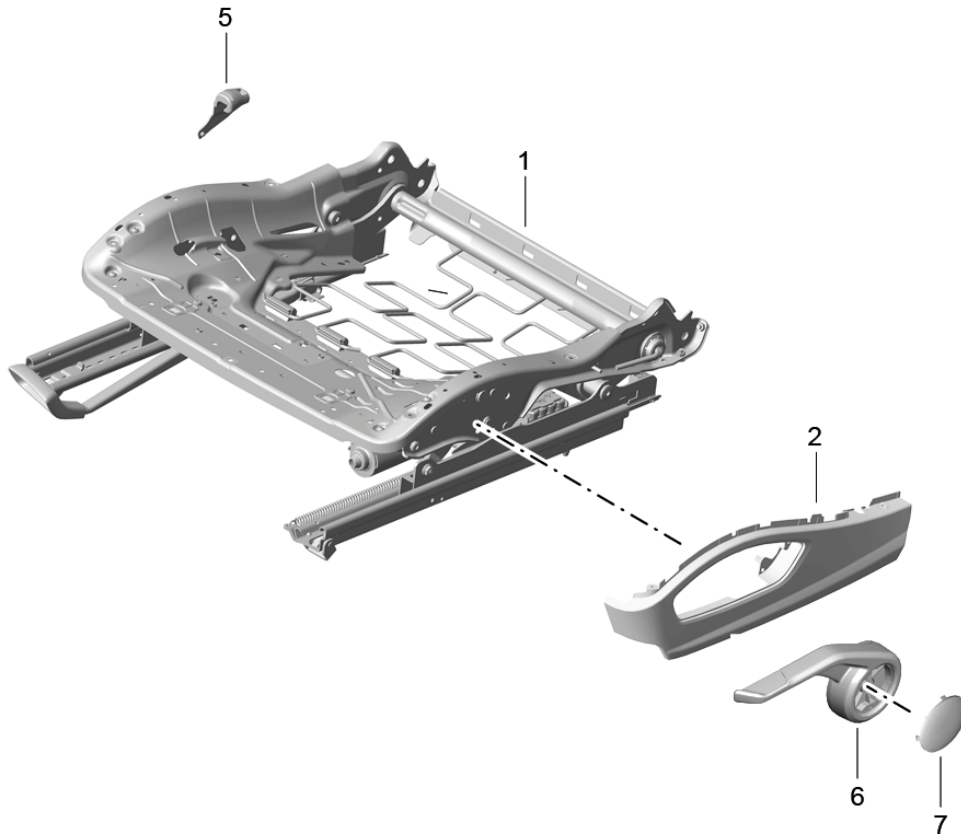

Model: 981C14

Model life 2014>>2016