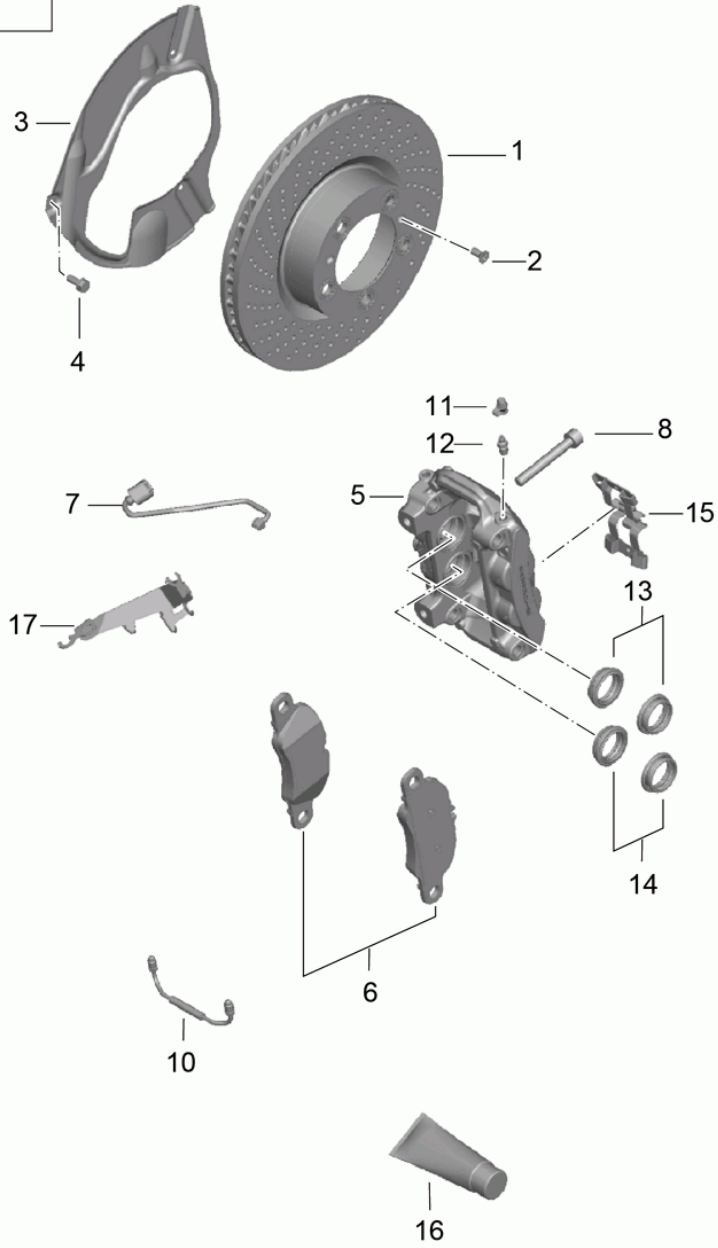

Model: 981C14

Model life 2014>>2016

Pos	Part Number	Description	Remark	Qty	Model
1	7PP 907 275 F	tyre pressure control system Tyre pressure sensor tyre pressure control system		4	PR:482,483 PR:482
(1)	7PP 907 275 G	also use: Tyre pressure sensor tyre pressure control system	955 361 053 00	4	PR:483
2	955 361 053 00	also use: Valve aluminium silver	955 361 053 00	4	
(2)	9P1 601 361 A	Discontinued part Valve tyre pressure control system silver		4	
(2)	9P1 601 361	Valve aluminium Black		4	
3	N 908 729 01	Valve cap for valve unit silver		4	
(3)	WHT 006 913	Valve cap for valve unit Black		4	
4	4D0 601 365	Hexagon socket head bolt, self-locking		4	
5	999 076 081 40	Hexagon plastic collar nut	left front	2	
6	999 507 196 40	Spreader rivet	right front	4	
7	991 618 259 00	Retainer for aerial		1	
8	991 618 104 01	Aerial		1	PR:482
(8)	991 618 103 01	Aerial		1	PR:483
9	7PP 907 283	Sender unit		4	
10	991 606 242 00	Holder for sender unit	right front	1	
11	999 049 033 40	Plastic nut	right	4	

Model: 981C14

Model life 2014>>2016