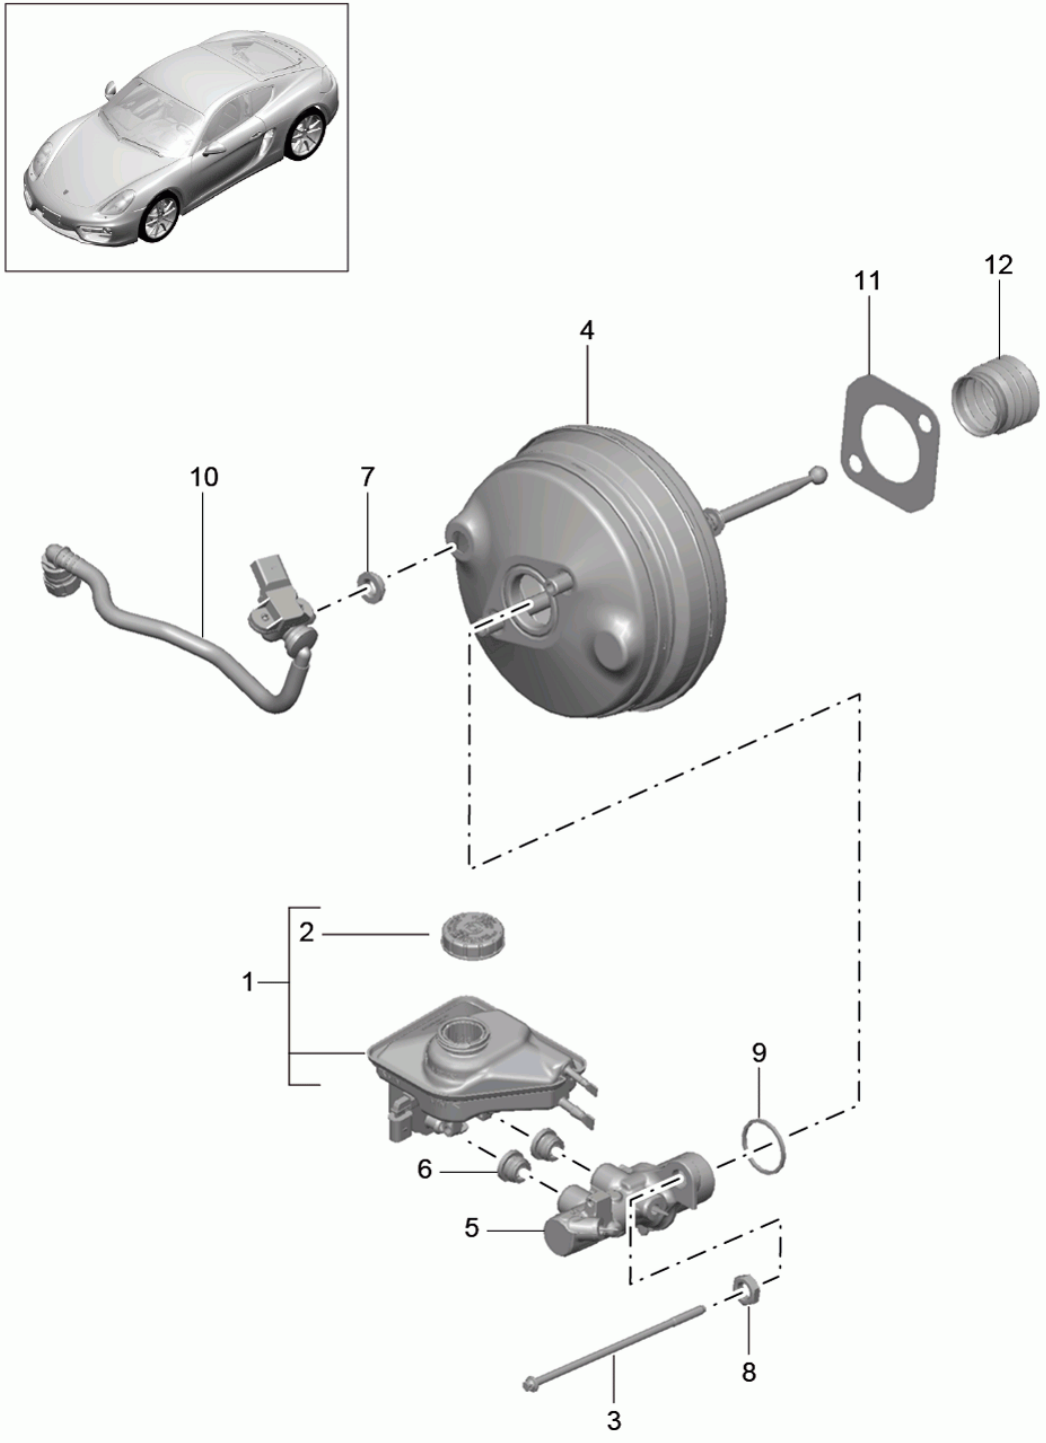

Model: 981C14 Model life 2014>>2016

Pos	Part Number	Description	Remark	Qty	Model
1	970 352 993 02	Parking brake Brake shoe repair set comprising: 4 X Brake shoe		1	
(1)	298 698 533	also use: Fasteners Discontinued part Brake shoe repair set comprising: 4 X Brake shoe		1	
2	993 352 071 00	Fasteners adjustment screw Discontinued part		2	
(2)	298 609 723	adjustment screw		2	
3	997 352 721 01	tension spring Discontinued part		2	
(3)	298 609 717	tension spring		2	
4	970 352 723 00	tension spring		2	
5	997 352 741 02	Pressure spring Discontinued part		4	
(5)	298 609 583	Pressure spring		4	
6	970 352 092 05	Servomotor	left	1	
(6)	970 352 091 05	Servomotor	right	1	
7	999 073 452 01	Screw M 8 X 38		4	

Model: 981C14

Model life 2014>>2016