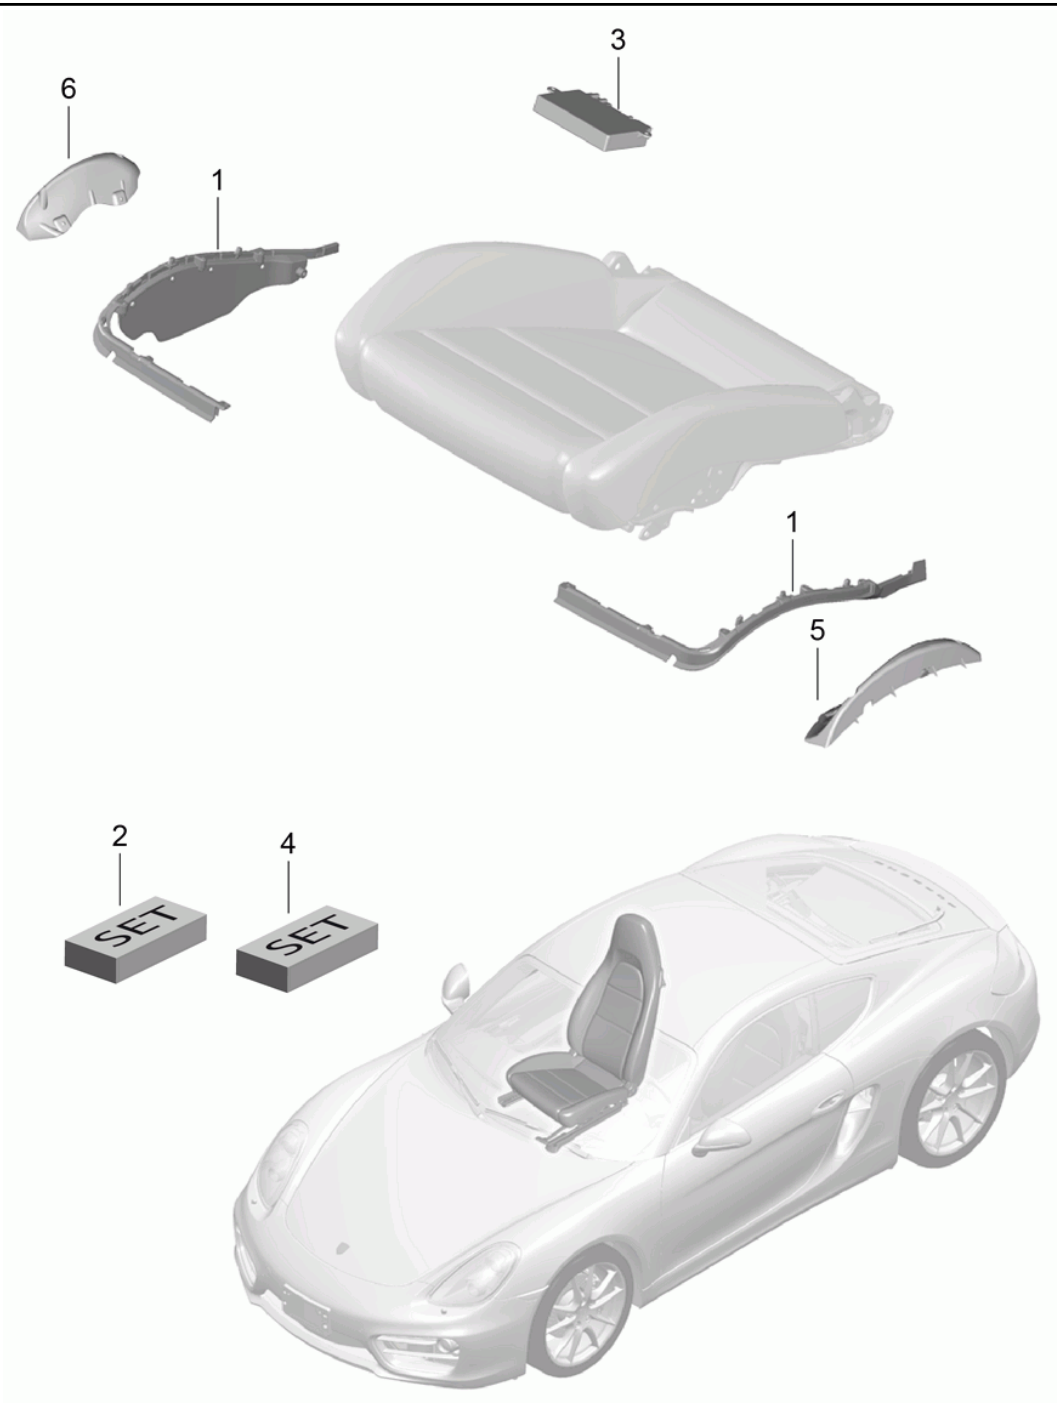

Model: 981C14 Model life 2014>>2016

Pos	Part Number	Description	Remark	Qty	Model
(3)	7PP 959 747 Q DMN 7PP 959 748 Q	Galvano silver Switch module for seat Module sports seat Electric	right	1	PR:324
5	7PP 959 748 Q DMN 991 521 612 00	Galvano silver Protective plate Belt latch Seat frame Front seat		1	PR:314,318, 322,324
6	981 521 627 00	Actuating lever Height adjustment Seat frame Front seat		1	PR:313,317
(6)	981 521 627 00 1E0 981 521 628 00	Black Actuating lever Height adjustment Seat frame Front seat		1	PR:314,318
7	981 521 628 00 1E0 997 521 061 01	Black Retainer plate child seat ISOFIX Not for: AUSTRALIEN		1	PR:899
8	997 521 961 01	1 set attachment parts Retainer plate ISOFIX Not for: AUSTRALIEN		1	PR:899
9	997 521 251 00	Holder for fire extinguisher		1	PR:098,509
(9)	997 521 252 00	Holder for fire extinguisher		1	PR:099,509
10	7PP 882 650	Cup Fire extinguishers		1	PR:509
11	7PP 882 649	Insert Switch Fire extinguishers		1	PR:509
12	7PP 882 645	tensioning strap Fire extinguishers		1	PR:509
13	997 521 841 00	Reinforcement Bracket Fire extinguishers	front	1	PR:509
14	997 521 843 00	Reinforcement Bracket Fire extinguishers	rear	1	PR:509
15	981 521 629 00 981 521 629 00 1E0	Cover cap Actuating lever Black		2	

Model: 981C14

Model life 2014>>2016