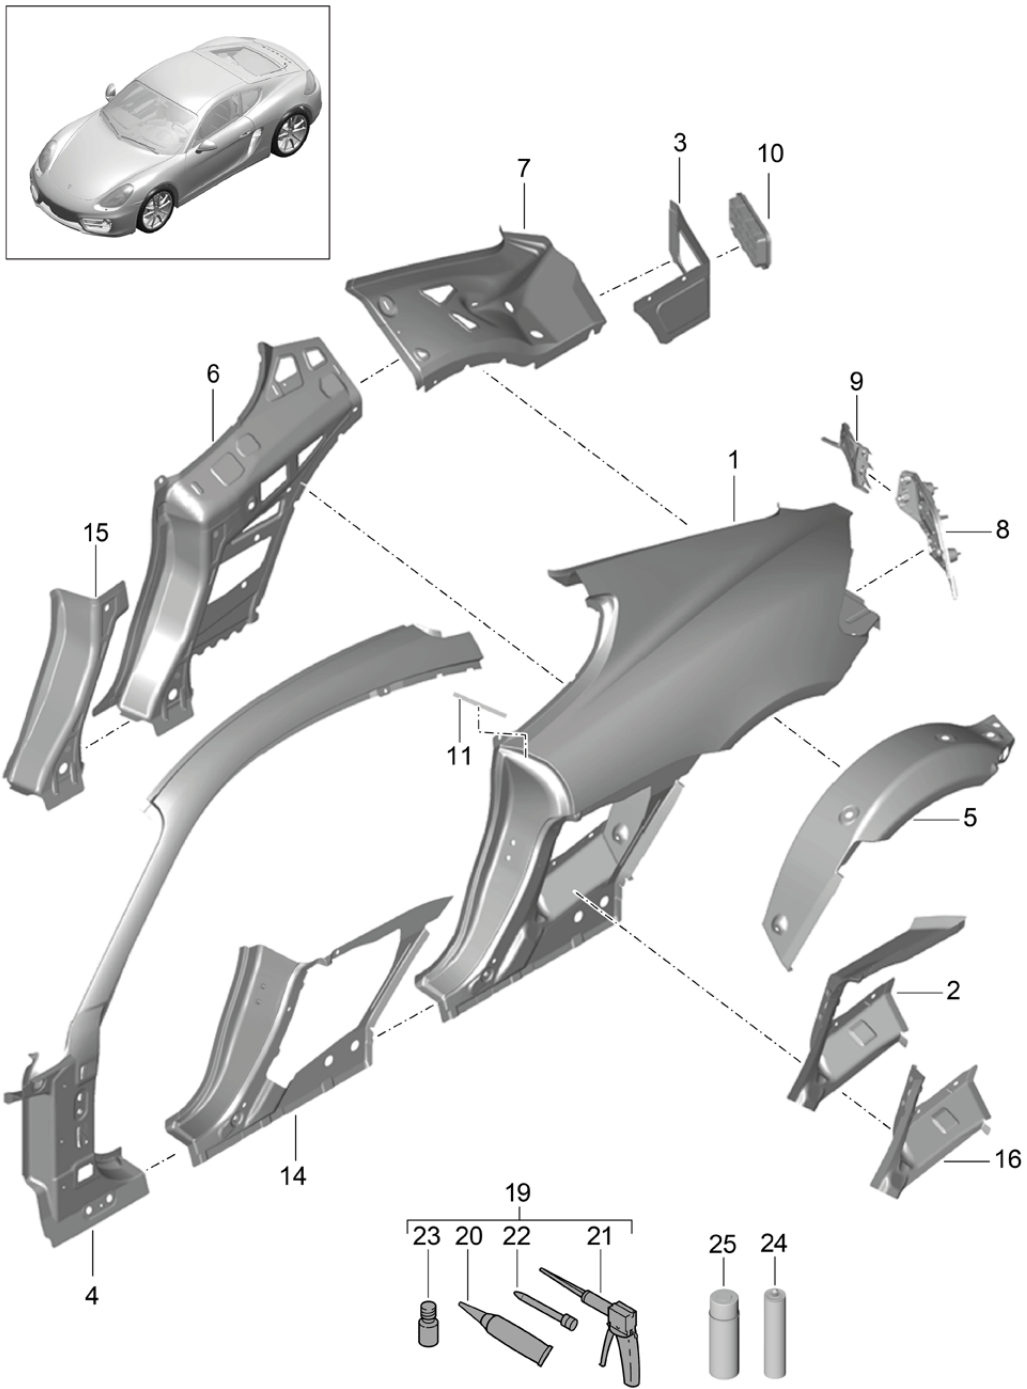

Model: 981C14

Model life 2014>>2016

Model: 981C14 Model life 2014>>2016

Pos	Part Number	Description	Remark	Qty	Model
1	981 503 961 01 981 503 961 01 GRV	Side part Side part primed	left	1	
(1)	981 503 962 01 981 503 962 01 GRV	Side part primed	also use: 000 043 206 30 right	1	
2	981 502 961 00 981 502 961 00 GRV	Reinforcement for side panel primed	also use: 000 043 206 30 left	1	
(2)	981 502 962 00 981 502 962 00 GRV	Reinforcement for side panel primed	also use: 000 043 206 30 right	1	
3	981 501 651 00 981 501 651 00 GRV	corner part Luggage compartment primed	also use: 000 043 206 30 left	1	
(3)	981 501 652 00 981 501 652 00 GRV	corner part Luggage compartment primed	right	1	
4	981 503 965 00 981 503 965 00 GRV	A-pillar roof frame primed	left	1	
(4)	981 503 966 00 981 503 966 00 GRV	A-pillar roof frame primed	also use: 000 043 206 30 right	1	
5	981 502 515 00 981 502 515 00 GRV	Wheel housing primed	also use: 000 043 206 30 left	1	
(5)	981 502 516 00 981 502 516 00 GRV	Wheel housing primed	also use: 000 043 206 30 right	1	
6	981 502 431 01 981 502 431 01 GRV	B-pillar primed	also use: 000 043 206 30 left outer	1	
(6)	981 502 432 01 981 502 432 01 GRV	B-pillar primed	also use: 000 043 206 30 right outer	1	
7	981 502 905 01 981 502 905 01 GRV	Side part primed	also use: 000 043 206 30 left	1	
(7)	981 502 906 01 981 502 906 01 GRV	Side part primed	also use: 000 043 206 30 right	1	
8	981 503 695 00	Seal	also use: 000 043 206 30 left	1	
(8)	981 503 696 00	Side part Seal	right	1	
9	981 503 693 00	Side part Adapter for Seal	left	1	
(9)	981 503 694 00	Adapter for Seal	right	1	
10	981 572 043 00	Bleeding		2	
11	991 537 237 01	Protective film Side part and	left right	2	
14	981 503 967 00 981 503 967 00 GRV	Sectional part - side panel primed	left	1