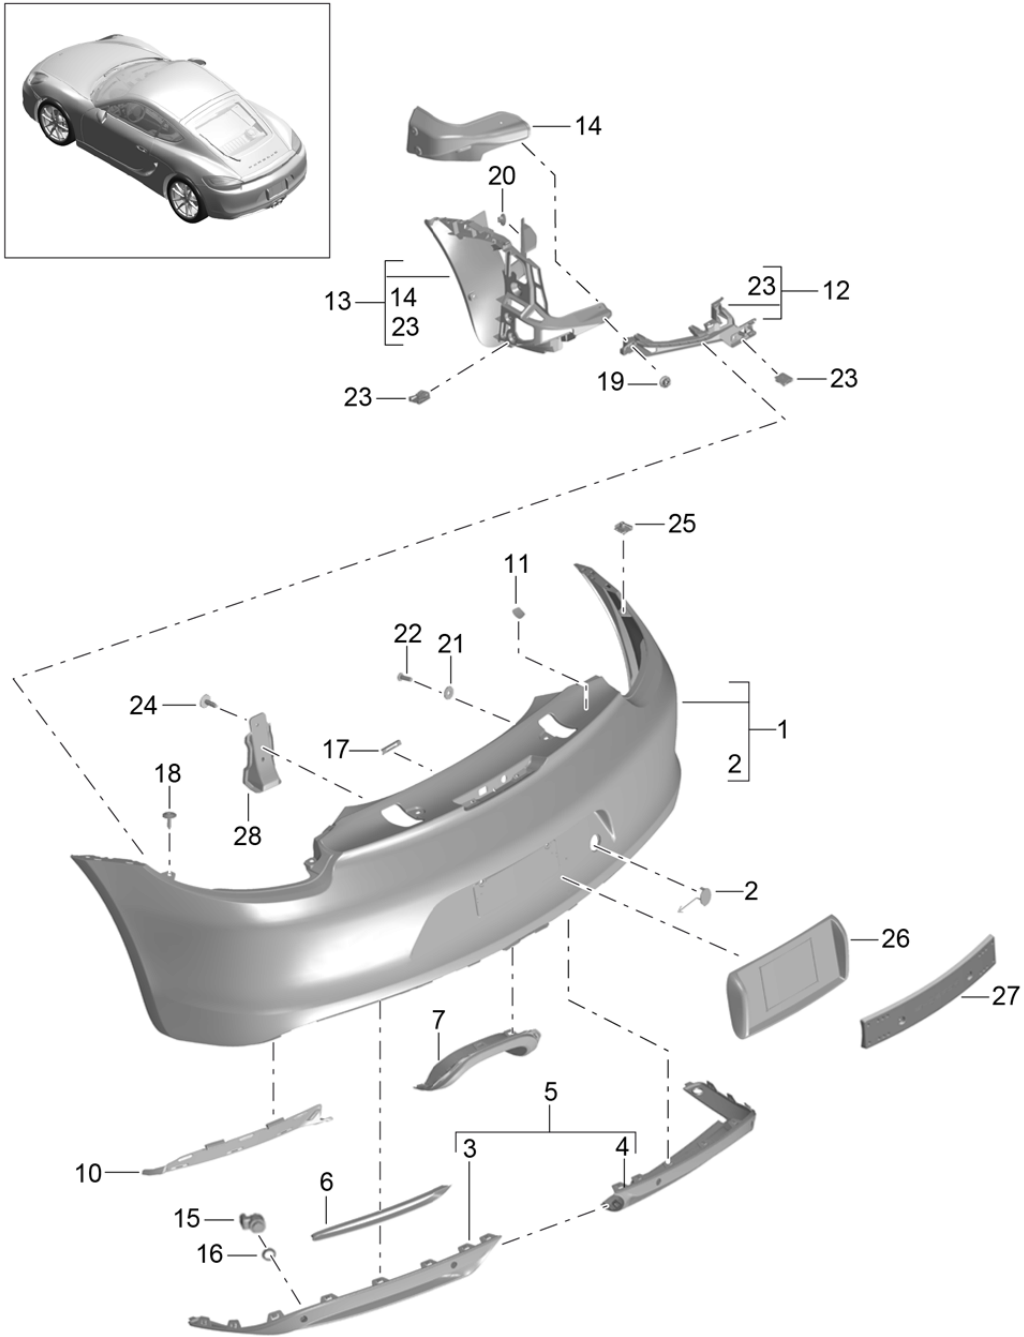

Model: 981C14

Model life 2014>>2016