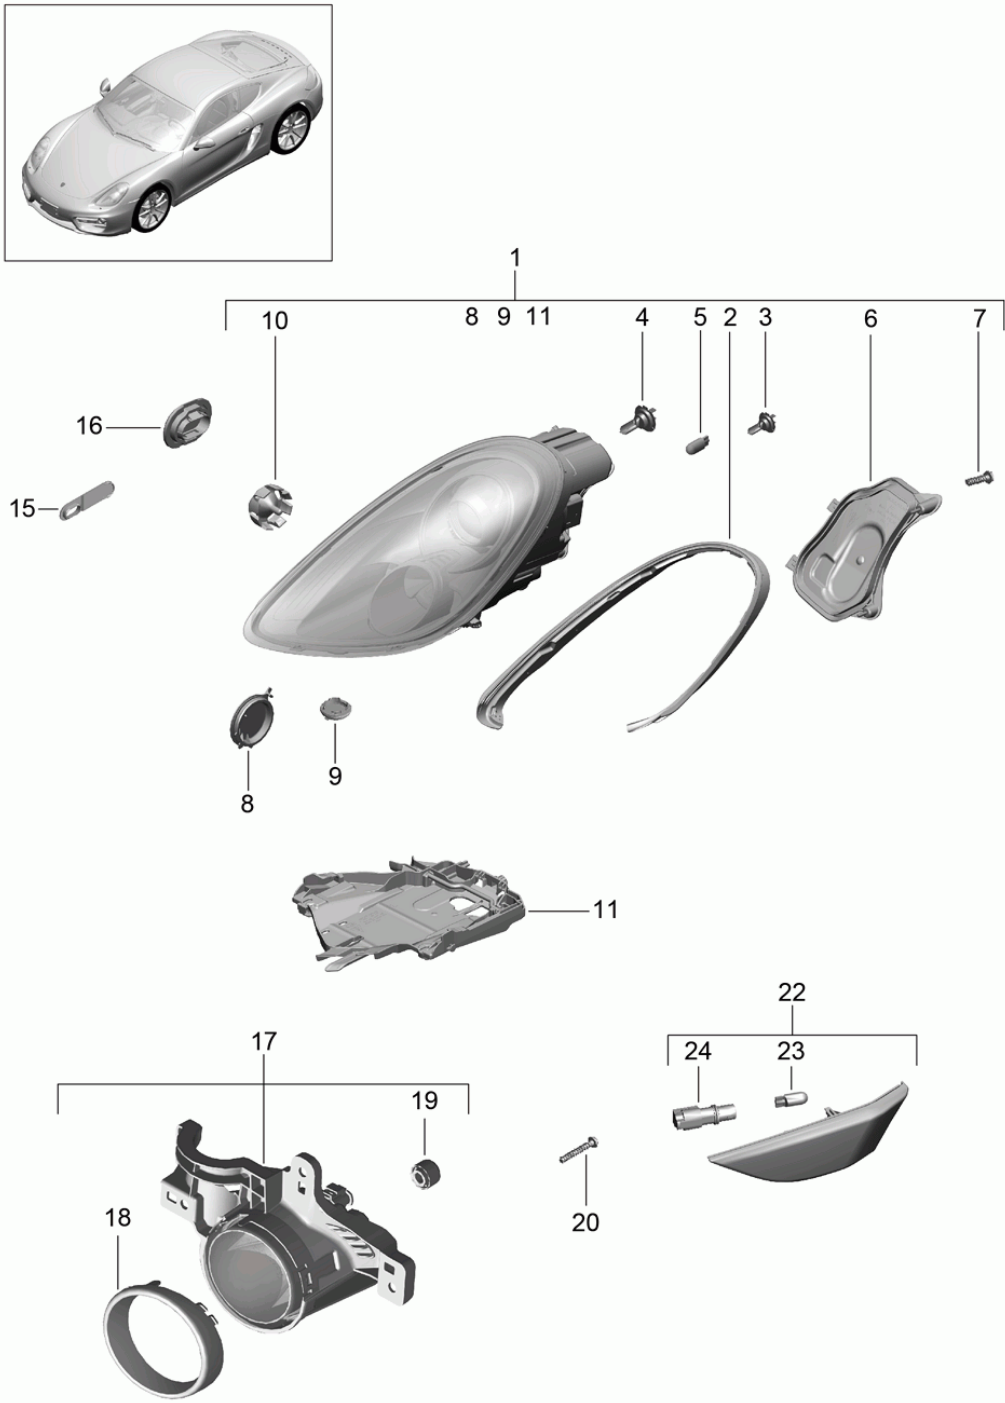

Model: 981C14

Model life 2014>>2016

Model: 981C14

Model life 2014>>2016

Pos	Part Number	Description	Remark	Qty	Model
		Headlights Additional headlight Turn signal indicator side marker light Turn signal repeater			PR:-603, -620,-601
1	981 631 111 06	Headlights	left	1	
(1)	981 631 112 06	Headlights	right	1	
(1)	981 631 113 06	Headlights	left	1	PR:492
(1)	981 631 114 06	Headlights	right	1	PR:492
2	981 631 315 01	Seal	left	1	
(2)	981 631 316 01	Seal	right	1	
3	999 631 143 90	Halogen bulb H9		2	
4	999 631 133 91	Halogen bulb H 7		2	
5	999 631 305 90	bulb HY21W		2	
6	981 631 311 00	Protective hood	left	1	
(6)	981 631 312 00	Protective hood	right	1	
7	991 631 377 00	Screw		8	
8	991 631 313 00	Protective hood High beam and Turn signal indicator ventilation valve		4	
9	997 631 267 01	ventilation valve		2	
11	981 631 201 00	Mounting for main beam headl.	left	1	
(11)	981 631 202 00	Mounting for main beam headl.	right	1	
15	993 631 170 03	Bungs		6	
-		Additional headlight			
17	981 631 153 02	Additional headlight	left	1	PR:605
(17)	981 631 154 02	Additional headlight	right	1	PR:605
18	981 631 353 01	Trim	left	1	PR:605
(18)	981 631 354 01	Trim	right	1	PR:605
19	987 631 291 00	Cover cap		2	PR:605
20	999 919 246 01	fillister hd. bolt 6,0 X 18,0		6	PR:605
22	991 631 155 02	Turn signal repeater	left	1	
(22)	991 631 156 02	Turn signal repeater	right	1	
(23)	999 631 138 90	bulb 5 W yellow		2	
24	991 631 331 00	Bulb holder		2