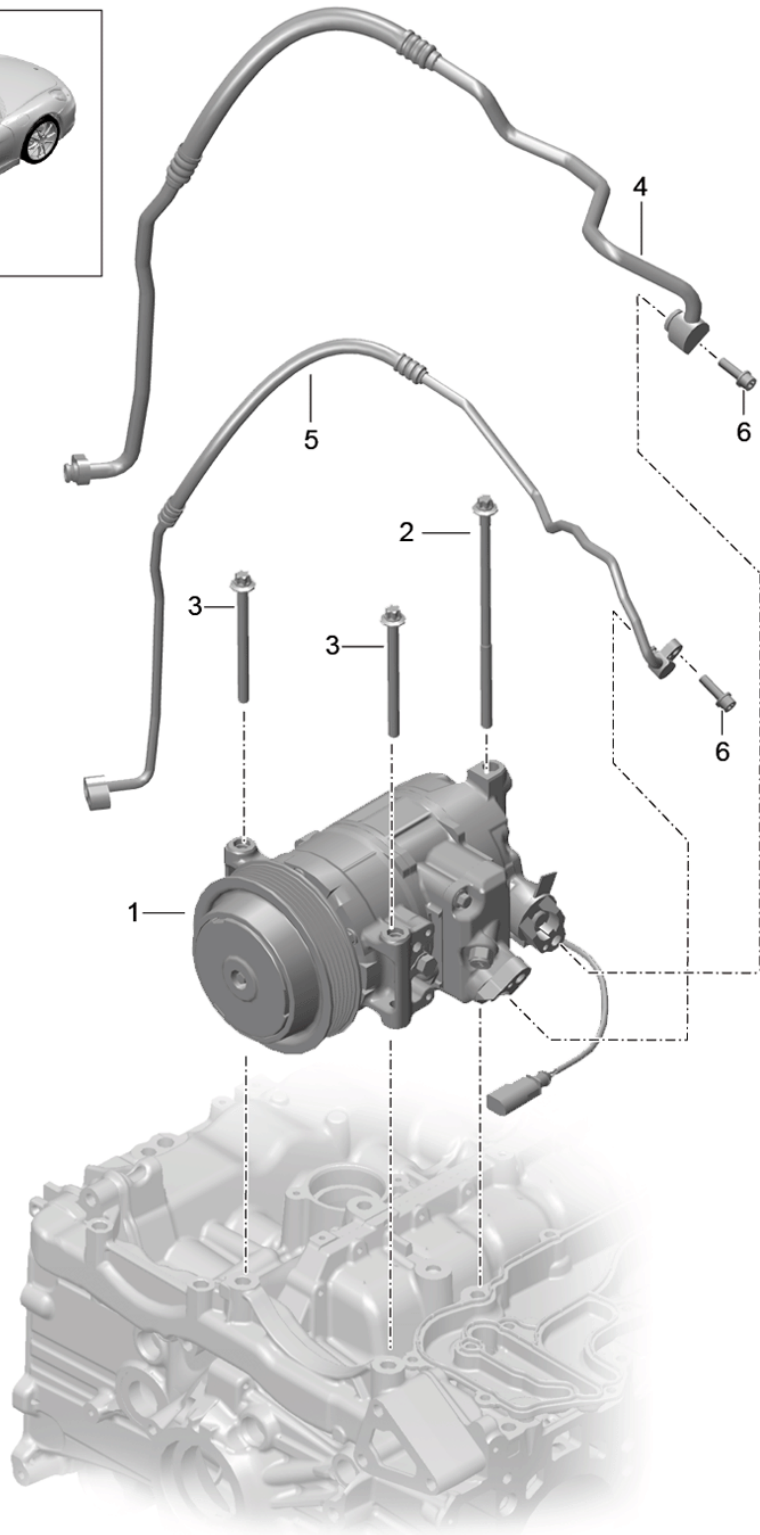

Model: 981C14 Model life 2014>>2016

Pos	Part Number	Description	Remark	Qty	Model
7	991 573 921 00	M6 Expansion valve		1	PR:573
		also use:			
8	991 624 425 02	POS. 21 Servomotor		X	
		1 zone			
(8)	991 624 425 01	Servomotor		X	
		2-zone			
9	970 653 253 00	Temperature sensor Blower outlet sensor Temperature sensor		2	PR:573
10	991 572 481 00	Bracket		1	
11	991 573 916 00	Air conditioner Cover for Filter		1	
12	991 573 623 00	Passenger compart. filter		1	
13	970 573 857 00	Tensioning spring blower housing		4	
14	991 573 913 00	pipe holder	rhd	1	PR:099
15	991 612 723 00	Wire set	lhd	1	PR:572,098
15	991 612 724 00	Wire set	rhd	1	PR:572,099
15	991 612 725 00	Wire set	lhd	1	PR:573,098
(15)	9P3 971 565	Wire set	lhd	1	PR:573,098
		without:			
(15)	9P4 971 565	ventilation flap Wire set	rhd	1	PR:573,099
		without:			
(15)	991 612 726 00	ventilation flap Wire set	rhd	1	PR:573,099
16	991 624 423 00	governor for Fan		1	
17	970 653 257 00	Discontinued part Temperature sensor for evaporator		2	
18	991 572 875 00	Grommet Air conditioner		2	
19	991 573 769 01	Grommet Firewall		1	
20	991 572 263 01	Expansion valve Seal Firewall		1	
21	8K0 820 261	Heater pipeline Gasket set Expansion valve		1	

Model: 981C14

Model life 2014>>2016