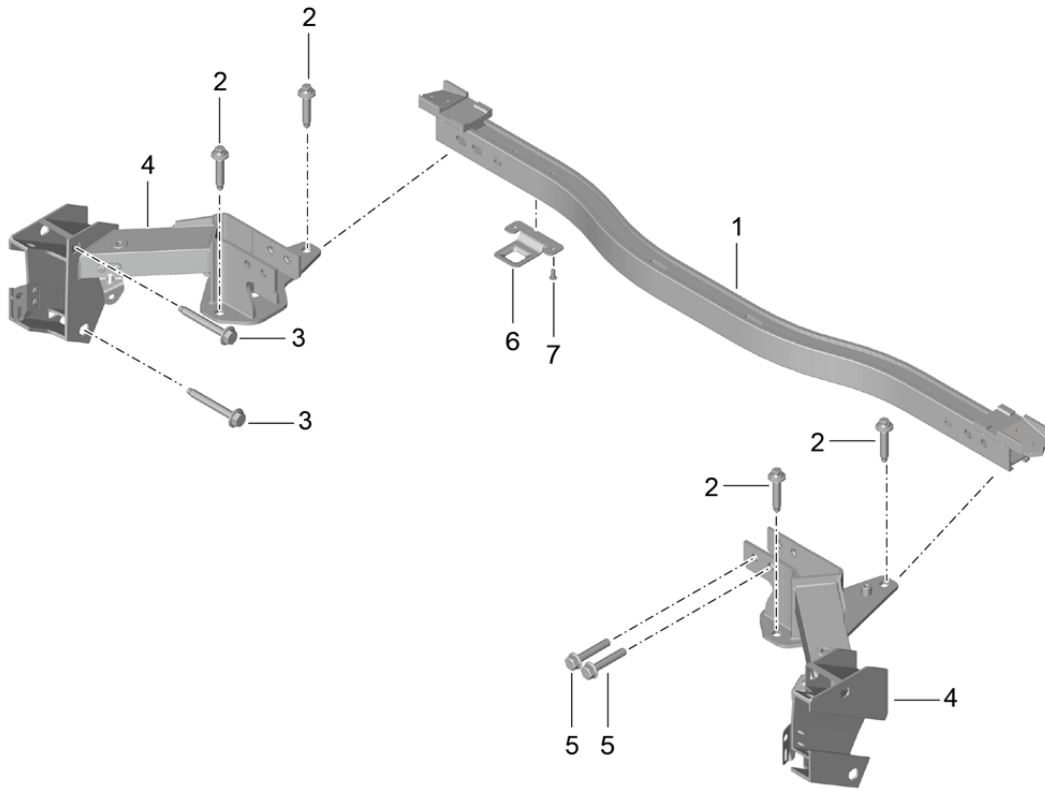

Model: 981C14

Model life 2014>>2016

Model: 981C14

Model life 2014>>2016

Pos	Part Number	Description	Remark	Qty	Model
1	981 580 151 00	Cross member		1	
2	900 385 133 01	Cross member		4	
		Screw M10X50			
3	999 072 066 01	Hexagon bolt M10X80		4	
4	981 580 213 00	Support for cross member	left	1	
(4)	981 580 214 00	Support for cross member	right	1	
5	900 378 348 01	Hexagon bolt AM 10X55		4	