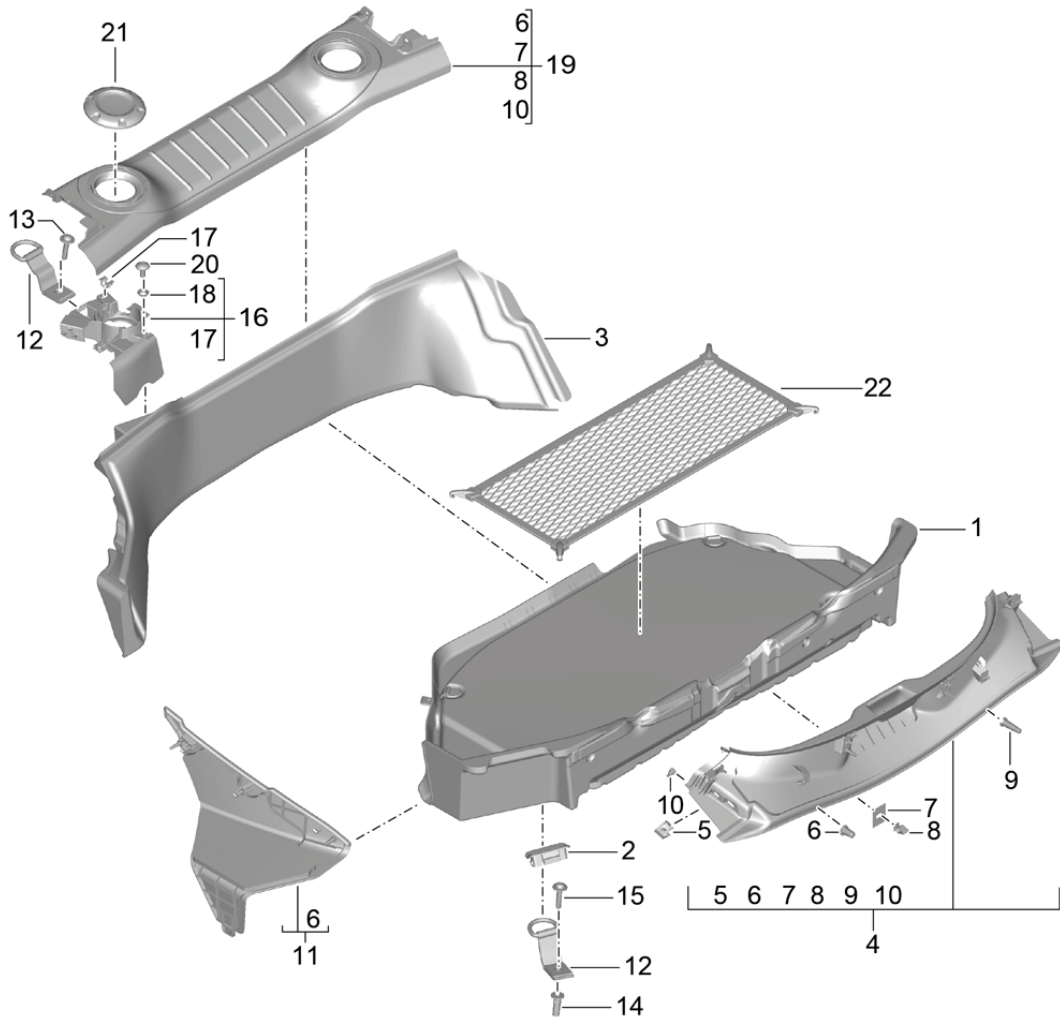

Model: 981C14

Model life 2014>>2016