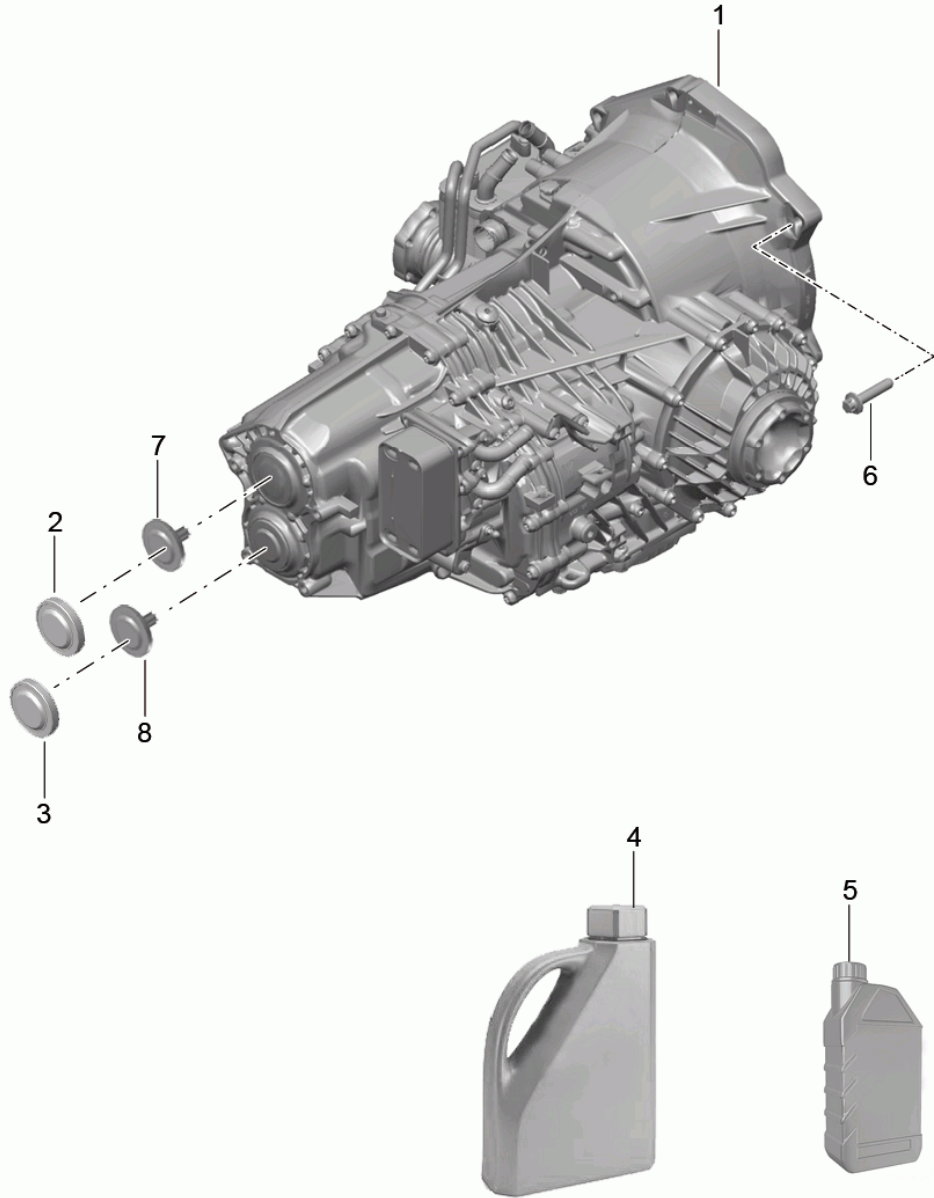

Model: 981C14

Model life 2014>>2016

Model: 981C14

Model life 2014>>2016

Pos	Part Number	Description	Remark	Qty	Model
		- PDK - Gearbox Replacement transmission Gearbox		1	CG205,CG225
1	9G2 300 011 05	Gearbox		1	CG205+ PR:219
1	9G2 300 011 AX	Gearbox		1	CG205+ PR:219
1	9G2 300 021 05	Gearbox	with:	1	CG205+ PR:220
		limited slip differential			
1	9G2 300 021 AX	Gearbox	with:	1	CG205+ PR:220
		limited slip differential			
1	9G2 300 011 25	Gearbox		1	CG225+ PR:219
1	9G2 300 011 BX	Gearbox		1	CG225+ PR:219 -"CN."
1	9G2 300 021 25	Gearbox	with:	1	CG225+ PR:220
		limited slip differential			
1	9G2 300 021 BX	Gearbox	with:	1	CG225+ PR:220
		limited slip differential			
4	000 043 207 30	Transmission fluid PENTOSIN FFL 3 20 LTR. Container		X	
(4)	000 043 207 29	Transmission fluid PENTOSIN FFL 3 1 LTR. Container		X	
5	000 043 204 20	Transmission fluid 75 W 90 MOBILUBE PTX AUSGLEICHSGETRIEBE 20 LTR. Container		X	
6	999 385 009 01	Hexagon head bolt BM 12 X 1,5 X 55		5	
7	9G2 302 377 00	seal ring End cap		1	
8	9G1 302 375 00	seal ring End cap		1