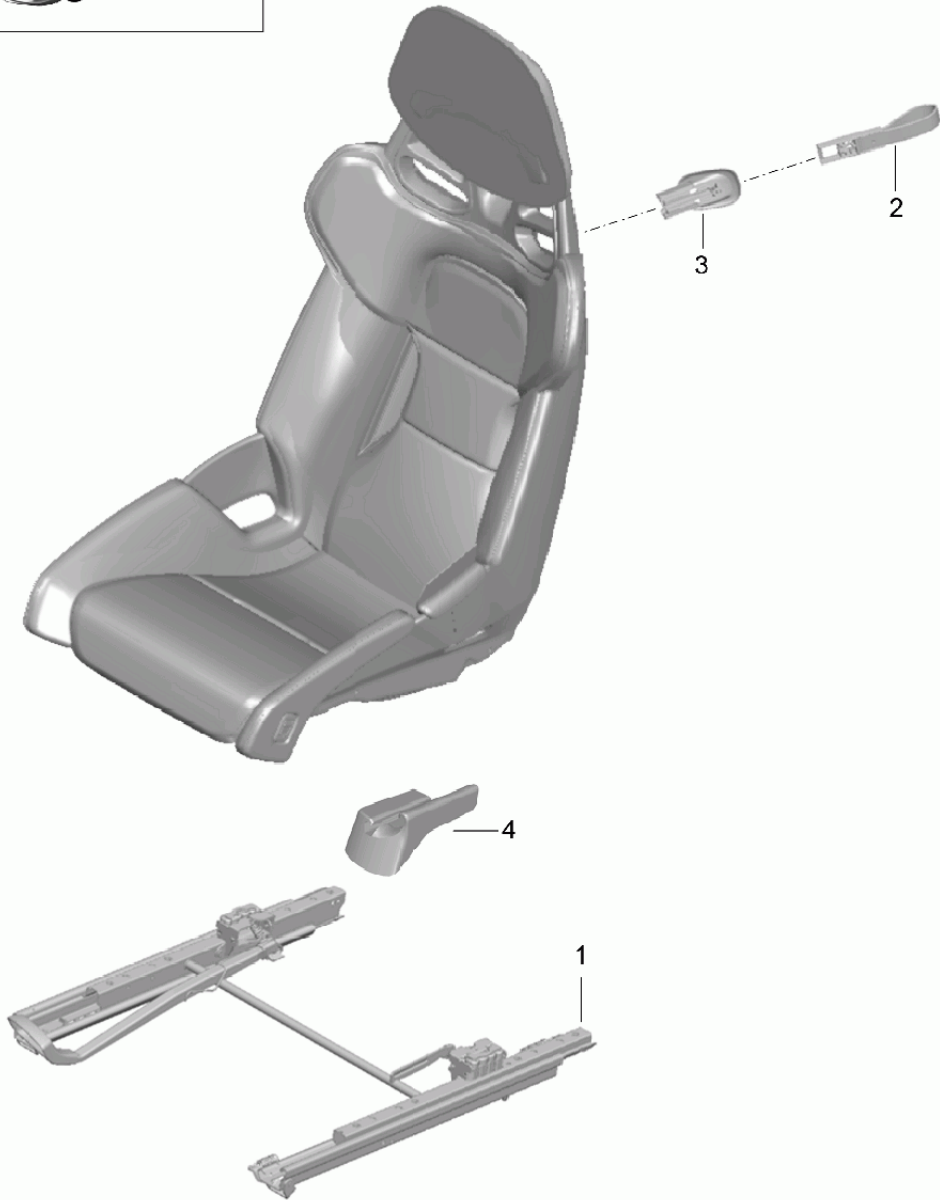

Model: 981C14

Model life 2014>>2016