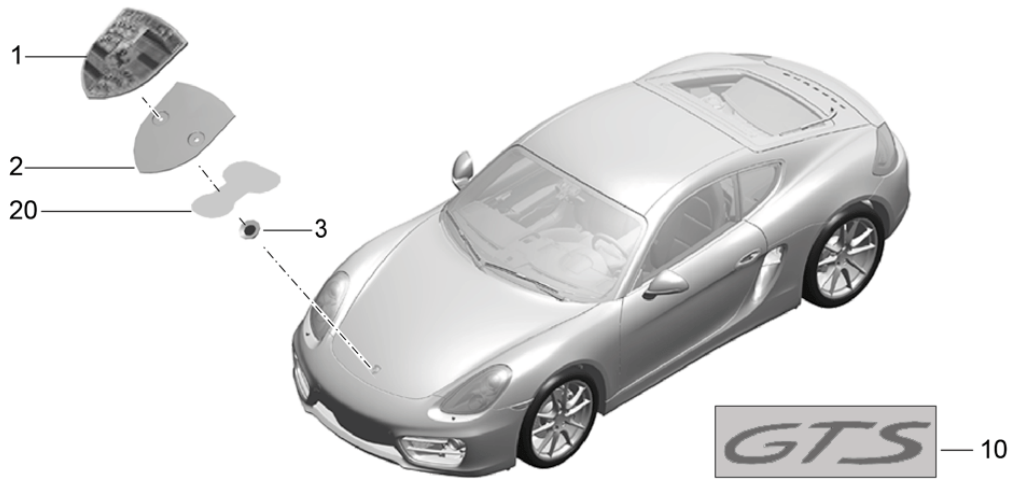

Model: 981C14

Model life 2014>>2016

4 — P O R S C H E
5 — *Cayman S* — 6
7 — *GTS*

Model: 981C14 Model life 2014>>2016

Pos	Part Number	Description	Remark	Qty	Model
1	997 559 211 02	inscriptions/lettering Decorative fittings Stone guard film Porsche crest D >> - MJ 2013 Discontinued part	front	1	
1	991 559 211 00	Porsche crest D - MJ 2014>>	front	1	
2	991 559 215 01	Underlay		1	
2	991 559 215 02	Underlay		1	
3	999 591 423 03	Tapping nut 3,0		2	
4	981 559 233 00	inscription *PORSCHE* Galvano silver		1	
(4)	991 559 235 90	inscription *PORSCHE* Black D - MJ 2015>>		1	PR:011
(4)	991 559 235 91	inscription *PORSCHE* Black High gloss D - MJ 2015>>		1	PR:011,089
5	981 559 239 00	inscription *CAYMAN* Galvano silver		1	
(5)	981 559 239 01	inscription *CAYMAN* Black D - MJ 2015>>		1	PR:011
(5)	981 559 239 02	inscription *CAYMAN* Black High gloss D - MJ 2015>>		1	PR:011,089, -498
6	981 559 245 00	inscription *S* Galvano silver		1	PR:009,-498
7	981 559 261 01	inscription *GTS* Black D - MJ 2015>>		1	PR:011
(7)	981 559 261 02	inscription *GTS* Black High gloss D - MJ 2015>>		1	PR:011,089, -498
10	991 559 443 00	Decorative film for door *GTS*		1	PR:011
20	999 911 756 41	Adhesive film D - MJ 2015>>		1