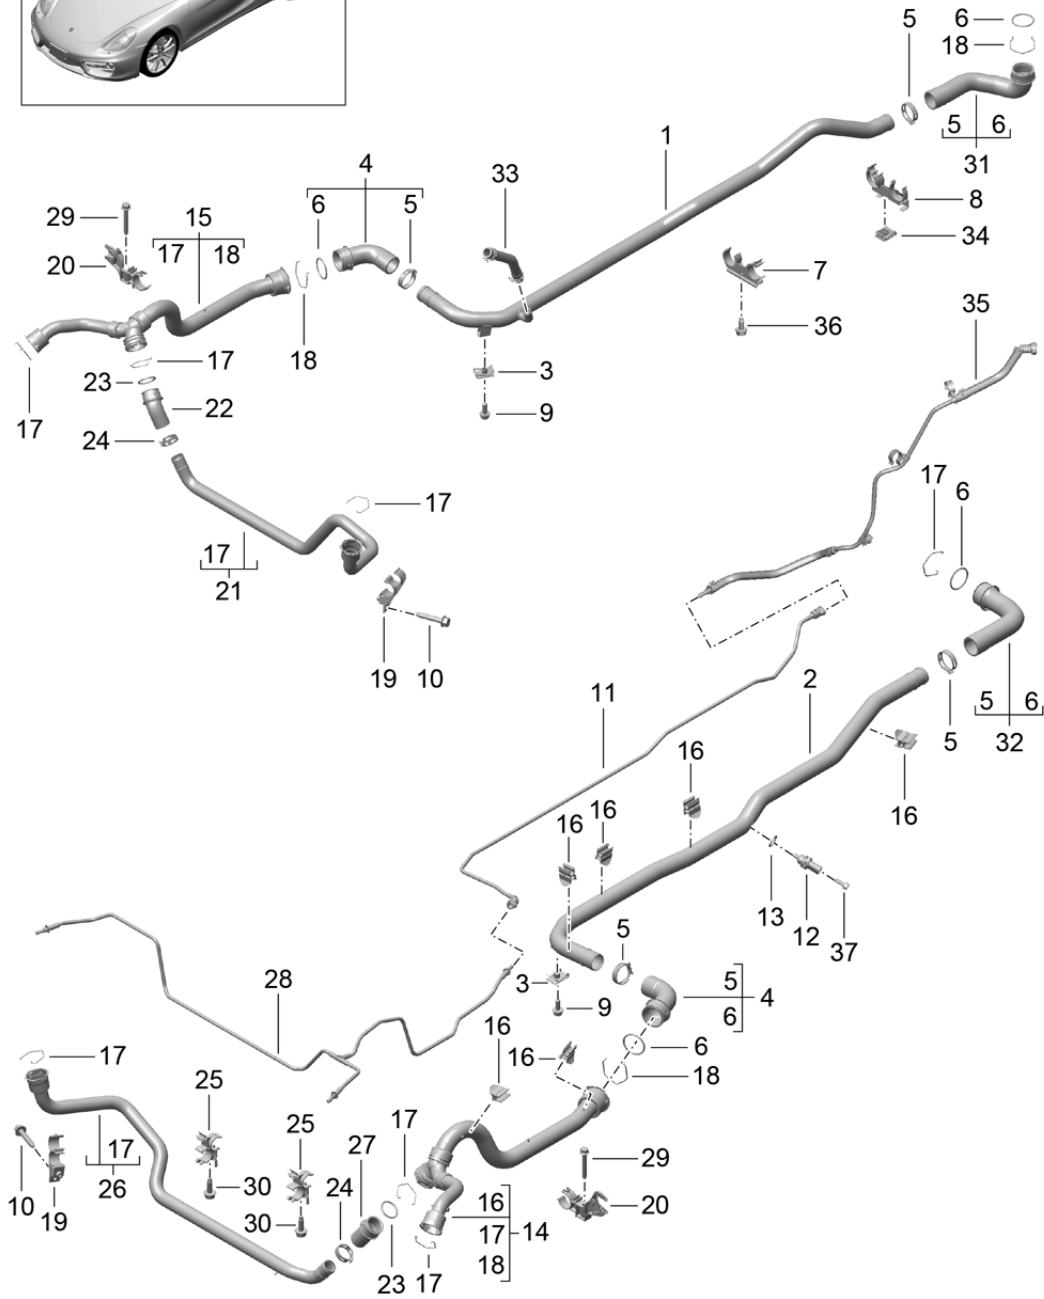

Model: 981C14

Model life 2014>>2016

Model: 981C14 Model life 2014>>2016

Pos	Part Number	Description	Remark	Qty	Model
1	981 106 651 02	Water cooling 1 Coolant pipe Supply		1	
2	981 106 652 01	Coolant pipe Return line		1	
3	999 507 246 01	panel nut M 6		2	
4	991 106 551 01	Water hose		2	
5	999 512 667 09	Hose clamp B 44 X 12		3	
6	996 106 801 03	O-ring		4	
7	991 106 540 01	Bracket		1	
8	981 106 541 03	Bracket		1	
9	N 106 532 01	Hex collared bolt M 6 X 16		2	
10	900 378 141 01	Hexagon bolt M 6 X 35		2	
11	981 106 227 02	Breather line		1	
12	948 606 420 01	Temperature sensor No longer use the part here		1	
12	948 606 420 00	Temperature sensor		1	
		with:			
13	900 123 111 21	seal ring seal ring 14 X 20 No longer use the part here		1	
14	991 106 751 03	Distributor tube		1	
15	991 106 752 03	Distributor tube		1	
16	991 106 512 02	Bracket		6	
17	997 106 802 01	Spring		6	
18	997 106 802 03	Spring		2	
19	991 106 525 02	Bracket		2	
20	991 106 413 03	Bracket		2	
21	991 106 711 02	Cross tube		1	
22	991 106 724 00	Water hose		1	
23	996 106 801 02	O-ring		2	
24	999 512 664 09	Hose clamp B 36 X 12		2	
25	991 106 527 02	Bracket		2	
26	991 106 720 02	Cross tube		1	
27	991 106 723 00	Water hose		1	
28	991 106 767 03	Breather line		1	
29	900 378 270 01	Hexagon bolt M 6 X 45		2	
30	900 378 173 01	Hexagon bolt M 6 X 20		2	
31	981 106 501 01	Water hose Supply		1	
32	981 106 502 01	Water hose Return line		1	
33	981 106 212 02	Water hose Supply		1	
34	999 507 795 09	panel nut ST 4,8		1	
35	981 106 682 04	Breather line	rear	1	
36	900 378 155 01	Hexagon bolt M 6 X 16		2	
37	900 387 264 01	Socket head bolt M 6 X 16		1	
37	N 105 464 03	Discontinued part Hexagon socket head bolt M 6 X 16		1