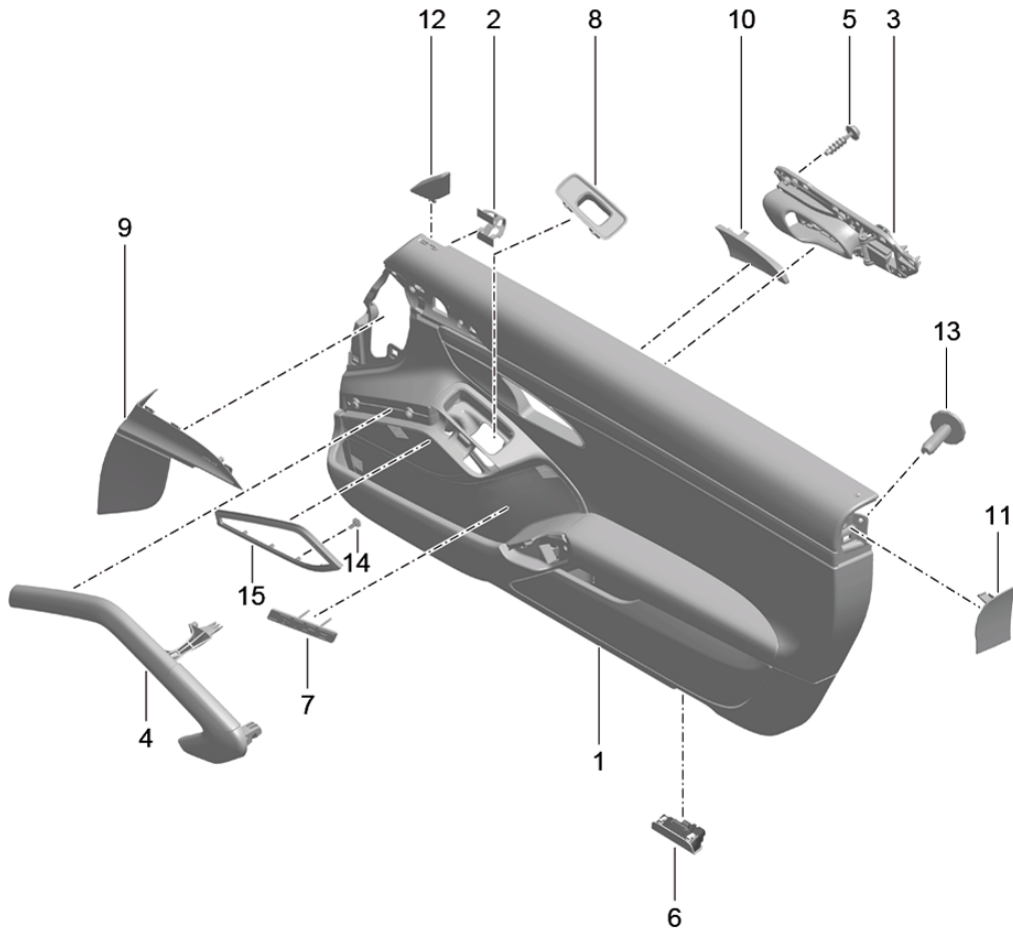

Model: 981C14

Model life 2014>>2016