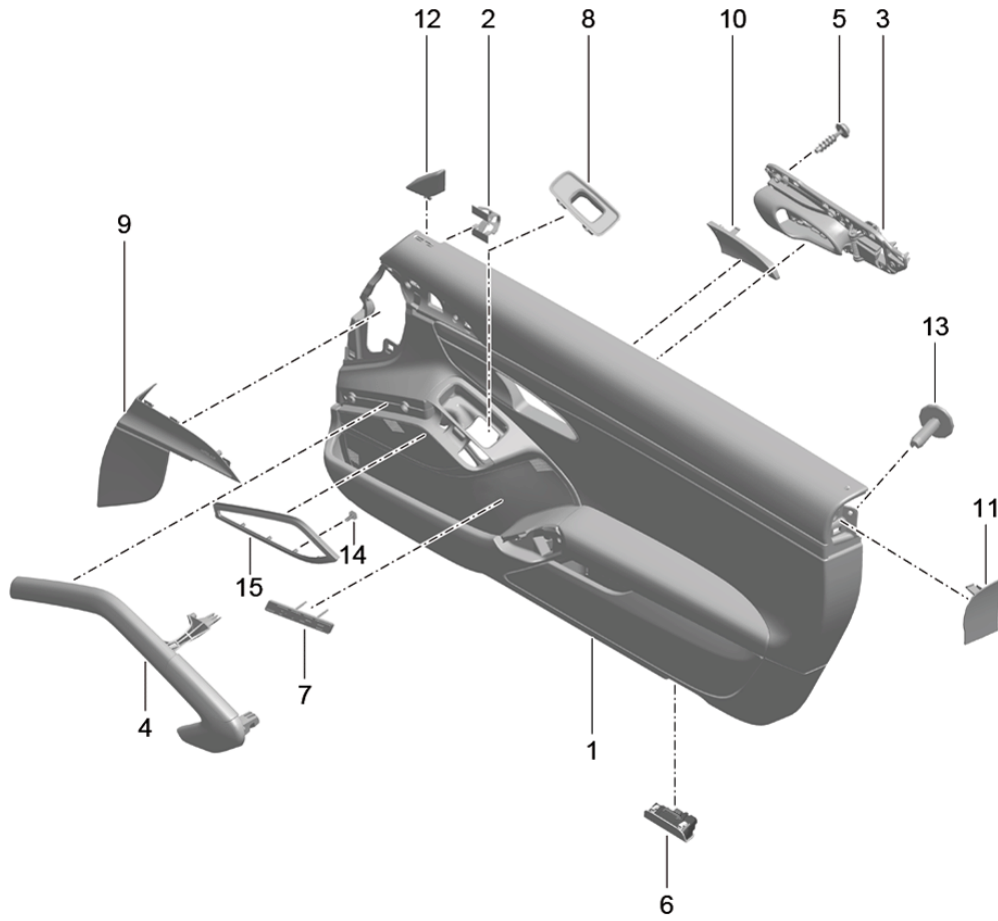

Model: 981C14

Model life 2014>>2016

Pos	Part Number	Description	Remark	Qty	Model
20	991 572 522 03	Fuel tank Foam part		1	
21	991 572 516 01	Fuel tank Foam part Tank filler neck connection piece		1	PR:098
22	991 572 512 00	Foam part Tank filler neck connection piece		1	PR:098
23	991 572 514 00	Foam part Tank filler neck connection piece		1	PR:098
23	991 572 531 01	Foam part Hydraulic unit		1	PR:099
24	991 572 511 01	Foam part Water reservoir		1	PR:099
25	991 572 513 01	Foam part Water reservoir		1	PR:099
26	991 572 541 00	Foam part Wing D >> - MJ 2015 Discontinued part		1	
27	991 572 543 00	Foam part Wing		1	
28	991 572 545 00	Foam part Wing		1	
29	991 572 547 00	Foam part Wing D >> - MJ 2015 Discontinued part		1	
30	981 556 511 00	sound absorber for engine lid		1	PR:011
31	981 556 403 00	Sound absorber Bracket Control unit		1	
32	981 556 401 00	Sound absorber Spring strut	left	1	
(32)	981 556 402 00	Sound absorber Spring strut	right	1	
33	981 556 663 00	Sound absorber Stowage compartment	left	1	
(33)	981 556 664 00	Luggage compartment Sound absorber Stowage compartment Luggage compartment	right	1	

Model: 981C14

Model life 2014>>2016