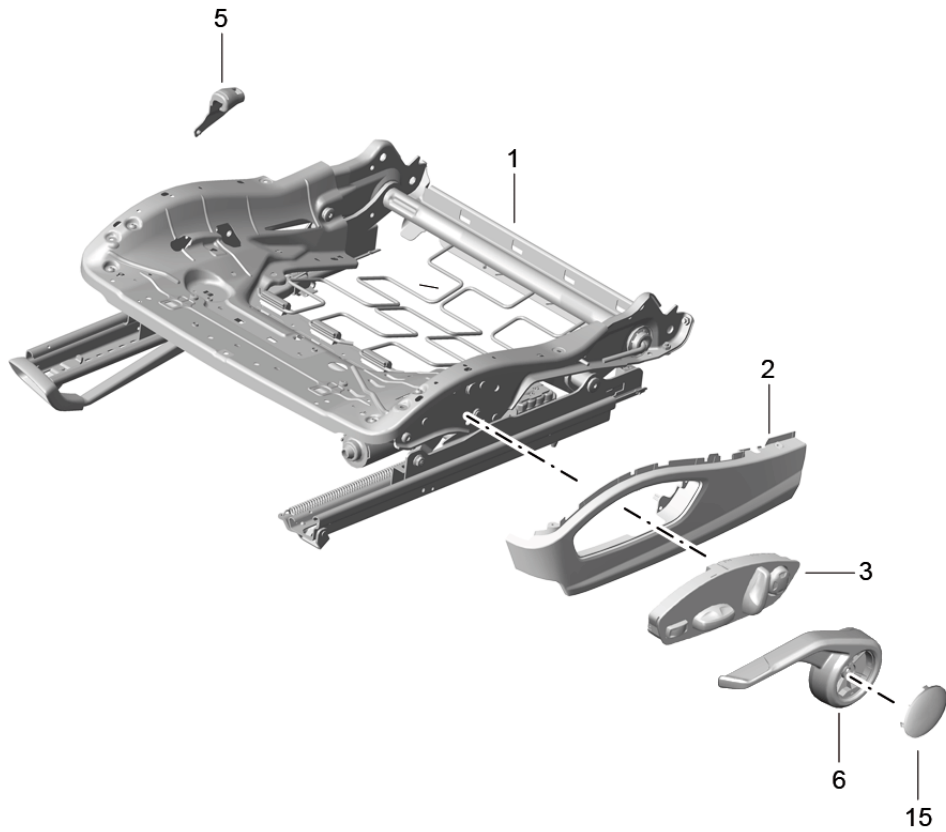

Model: 981C14

Model life 2014>>2016