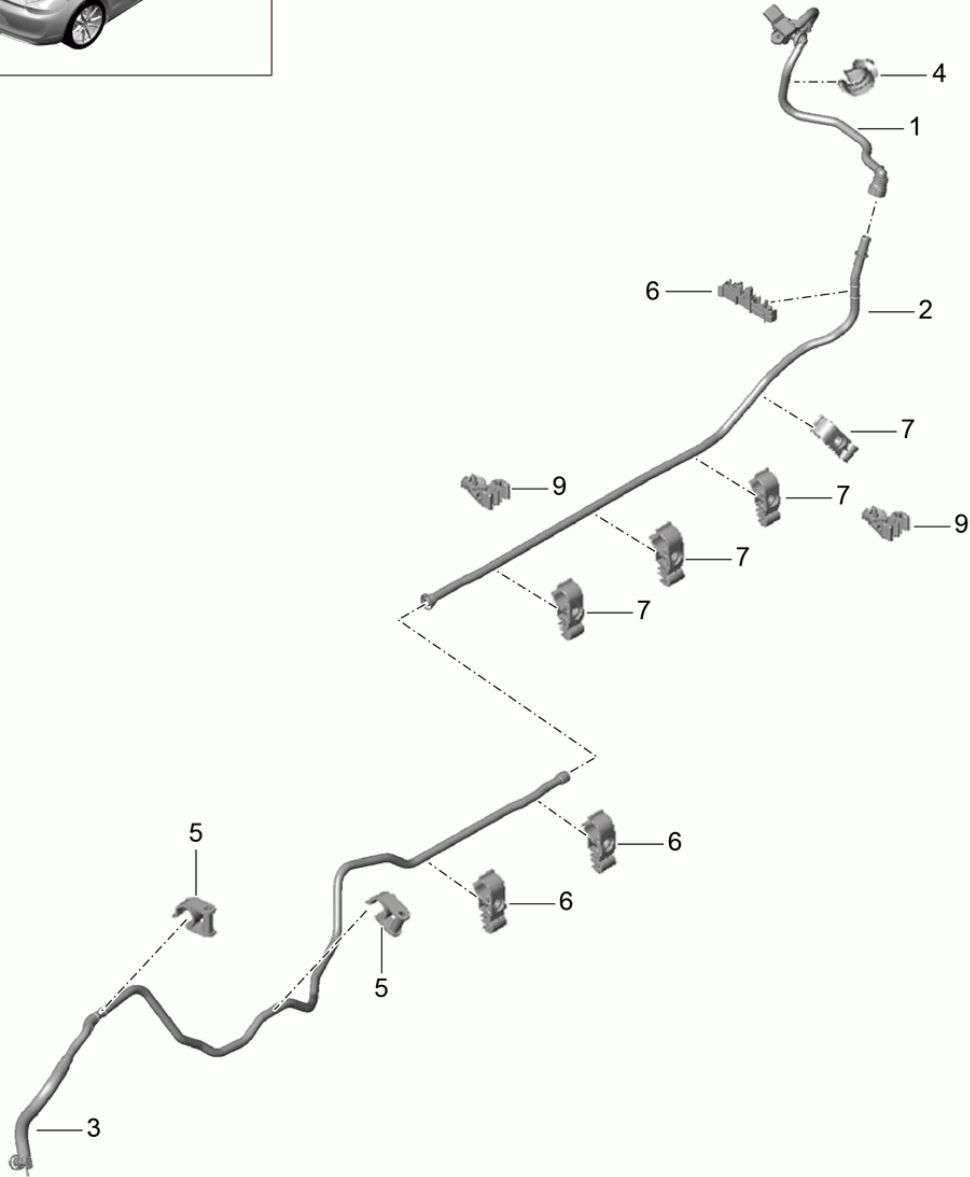

Model: 981C14

Model life 2014>>2016

Model: 981C14

Model life 2014>>2016

Pos	Part Number	Description	Remark	Qty	Model
		Vacuum line Brake servo	front center rear		
1	991 355 577 05	Vacuum line Discontinued part		1	PR:098
1	991 355 577 04	Vacuum line		1	PR:098
(1)	991 355 578 02	Vacuum line		1	PR:099
2	991 355 571 03	Vacuum line		1	
3	981 355 575 03	Vacuum line		1	
4	999 507 968 41	Clip 15,0		1	
5	999 591 964 40	Bracket 15,0		6	
6	991 355 507 01	Bracket		1	
7	991 355 512 01	Bracket Discontinued part		6	
(7)	991 355 512 02	Bracket		6	
9	991 355 510 02	Bracket		2