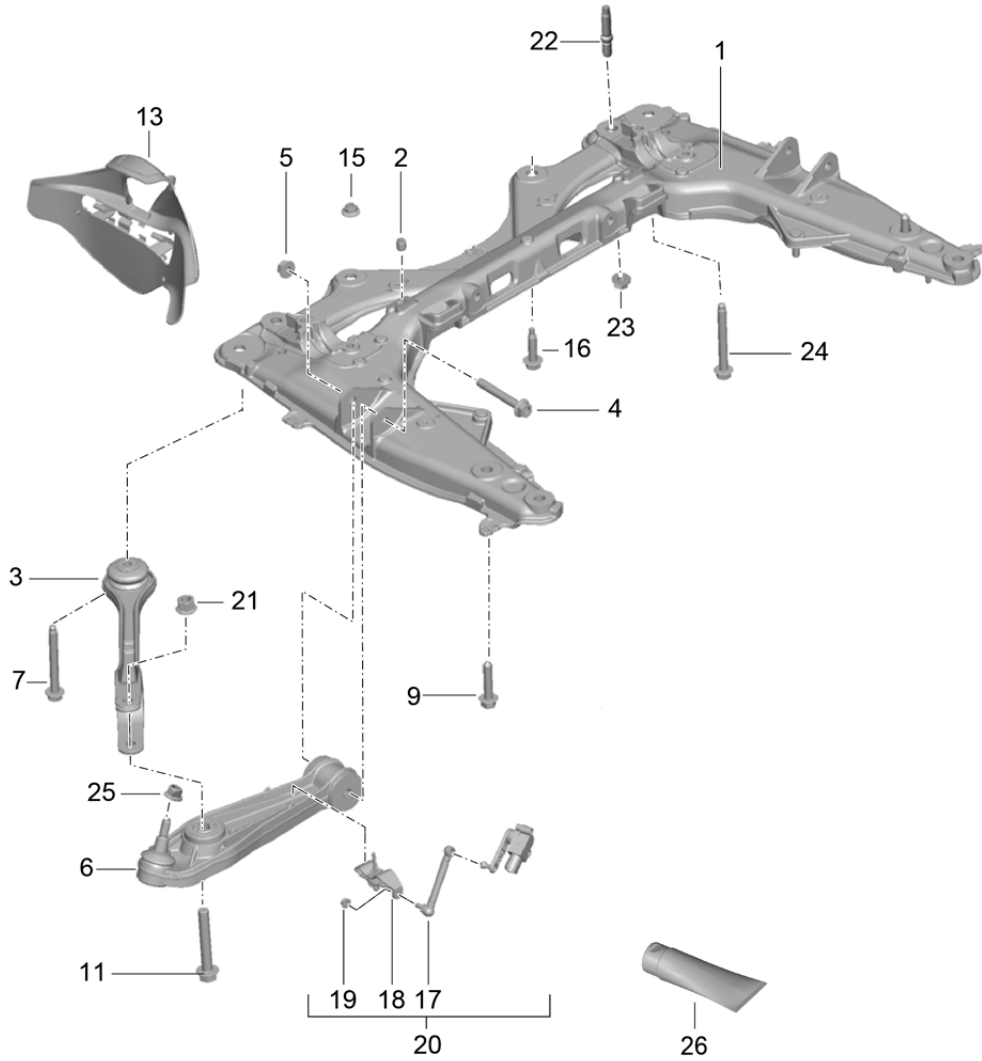

Model: 981C14

Model life 2014>>2016

Pos	Part Number	Description	Remark	Qty	Model
27	9G1 307 245 00	Retaining plate		2	
28	9G2 307 087 05	Oil return line		1	
29	9G2 307 085 05	Oil pipe Supply		1	
30	9G1 307 891 00	seal ring 12,5 X 2,5		4	
31	9G2 307 255 00	Retaining plate		1	
32	9G1 307 802 00	Torx screw M 8 X 15		1	

Model: 981C14

Model life 2014>>2016