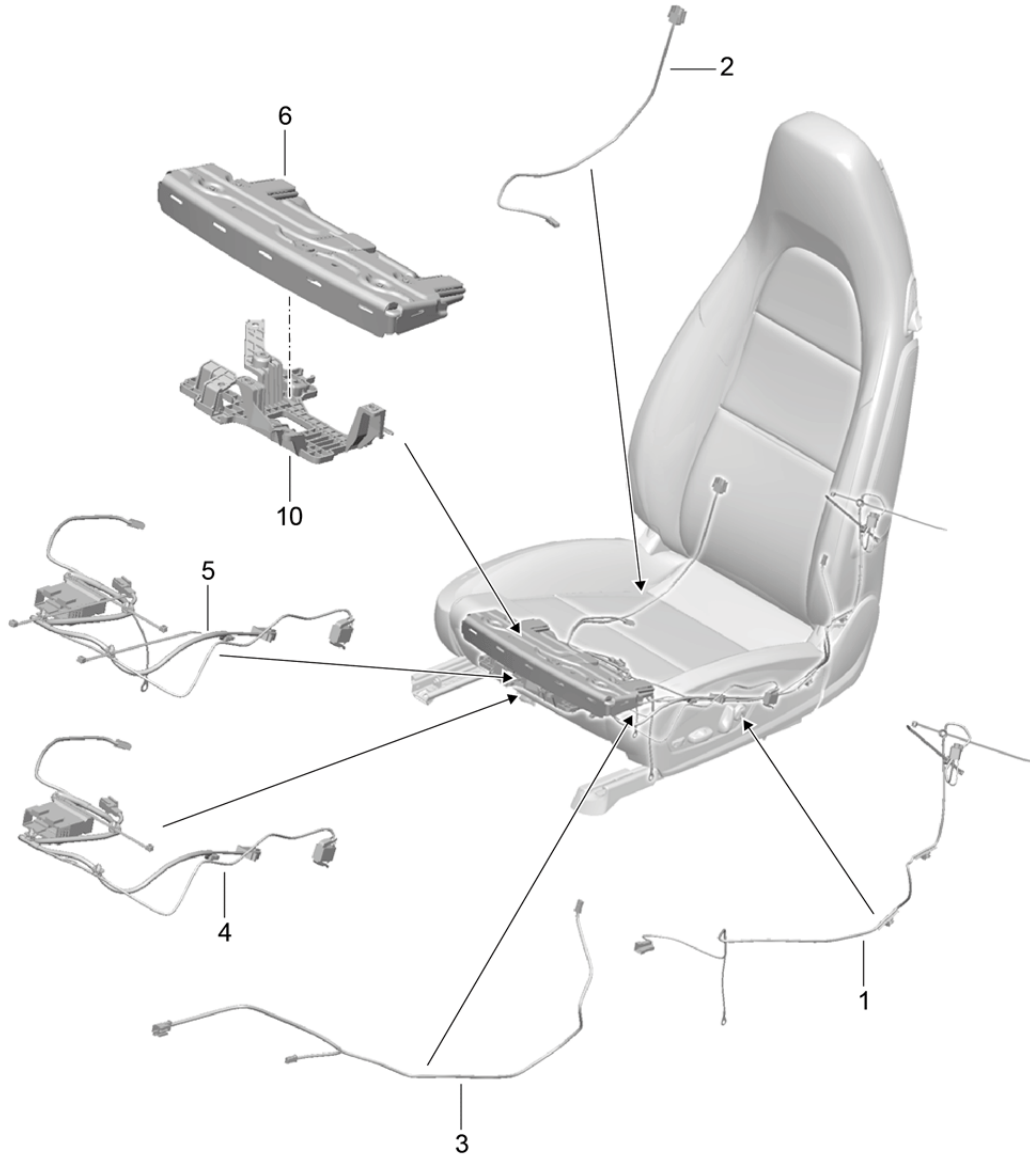

Model: 981C14

Model life 2014>>2016