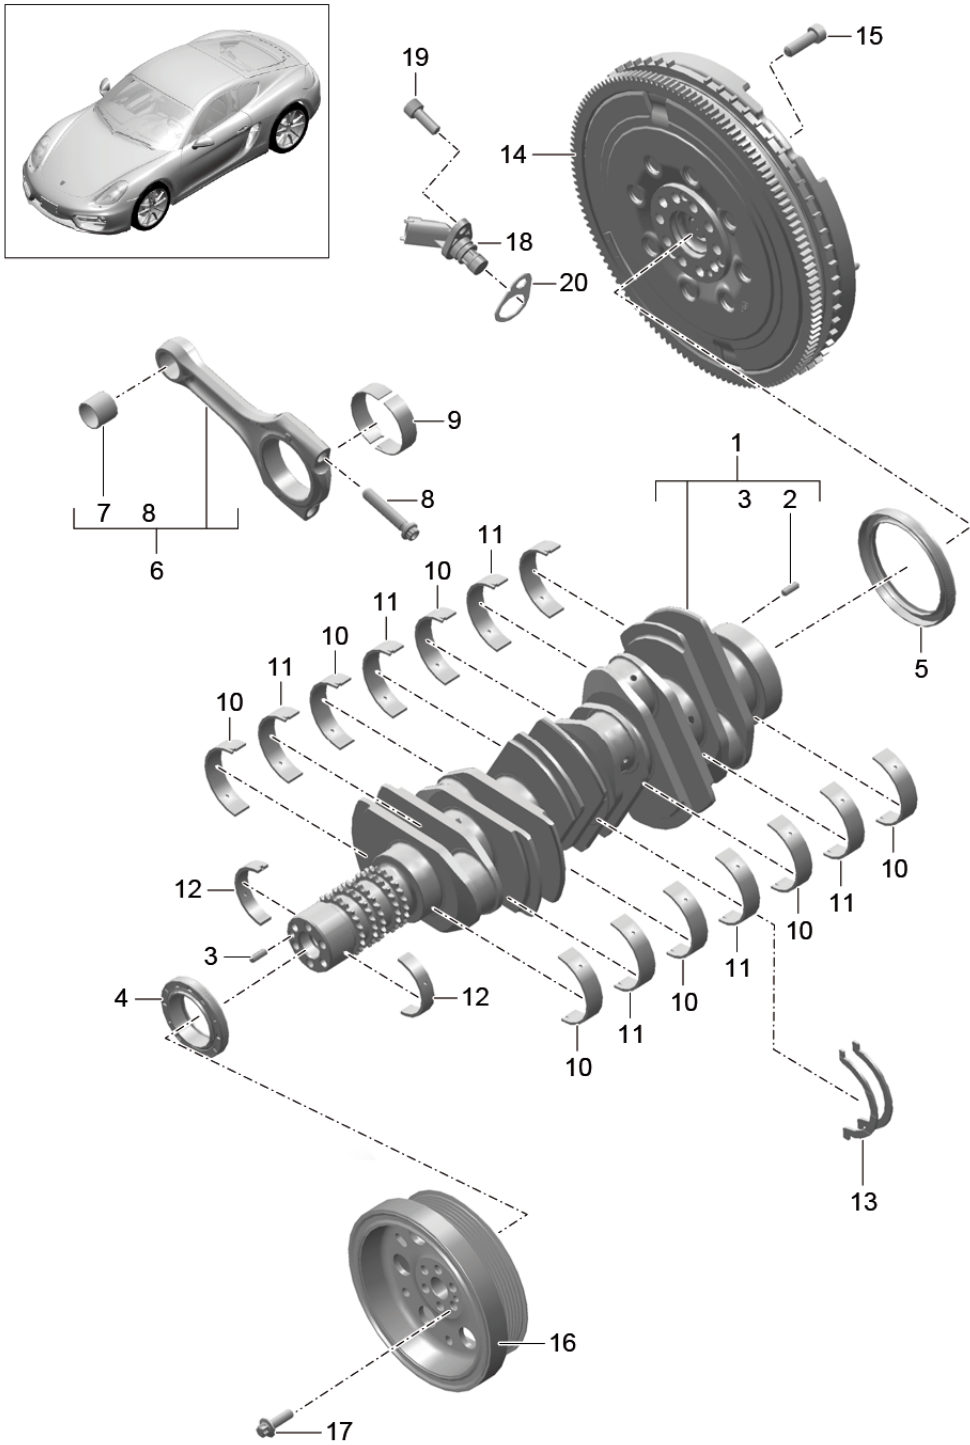

Model: 981C14

Model life 2014>>2016

Model: 981C14 Model life 2014>>2016

Pos	Part Number	Description	Remark	Qty	Model
1	9A1 102 077 20	Crankshaft Crankshaft HUB 77,5		1	A123
(1)	9A1 102 072 00	Crankshaft HUB 72,5		1	A122
2	900 095 031 00	Spring pin 6,0 X 16,0		1	
3	900 302 016 00	Cylinder pin 6,0 X 16,0		1	
4	9A1 101 222 02	Shaft oil seal 52,5 X 9		1	
5	997 101 212 01	Shaft oil seal 85 X 105 X 11		1	
6	9A1 103 914 02	Connecting rod Set comprising: Connecting rods		1	
7	9A1 103 122 02	bush - connecting rod D = 22		6	
8	9A1 103 115 02	bolt - connecting rod M 10 X 1,25 X 51		6	
9	9A1 103 053 00	connecting rod bearing shell Identification: >> >> red		12	
(9)	9A1 103 053 01	connecting rod bearing shell Identification: >> >> yellow		12	
(9)	9A1 103 053 02	connecting rod bearing shell Identification: >> >> blue		12	
10	9A1 101 064 00	crankshaft bearing Identification: >> >> red		8	
(10)	9A1 101 064 01	crankshaft bearing Identification: >> >> yellow		8	
(10)	9A1 101 064 02	crankshaft bearing Identification: >> >> blue		8	
11	9A1 101 063 00	crankshaft bearing with: Partial-groove Identification: >> >> red		6	
(11)	9A1 101 063 01	crankshaft bearing with: Partial-groove Identification: >> >> yellow		6	
(11)	9A1 101 063 02	crankshaft bearing with: Partial-groove Identification: >> >> blue		6	
12	9A1 101 052 00	crankshaft bearing Identification: >> >> red		2	
(12)	9A1 101 052 01	crankshaft bearing Identification: >> >> yellow		2	
(12)	9A1 101 052 02	crankshaft bearing Identification: >> >> blue		2