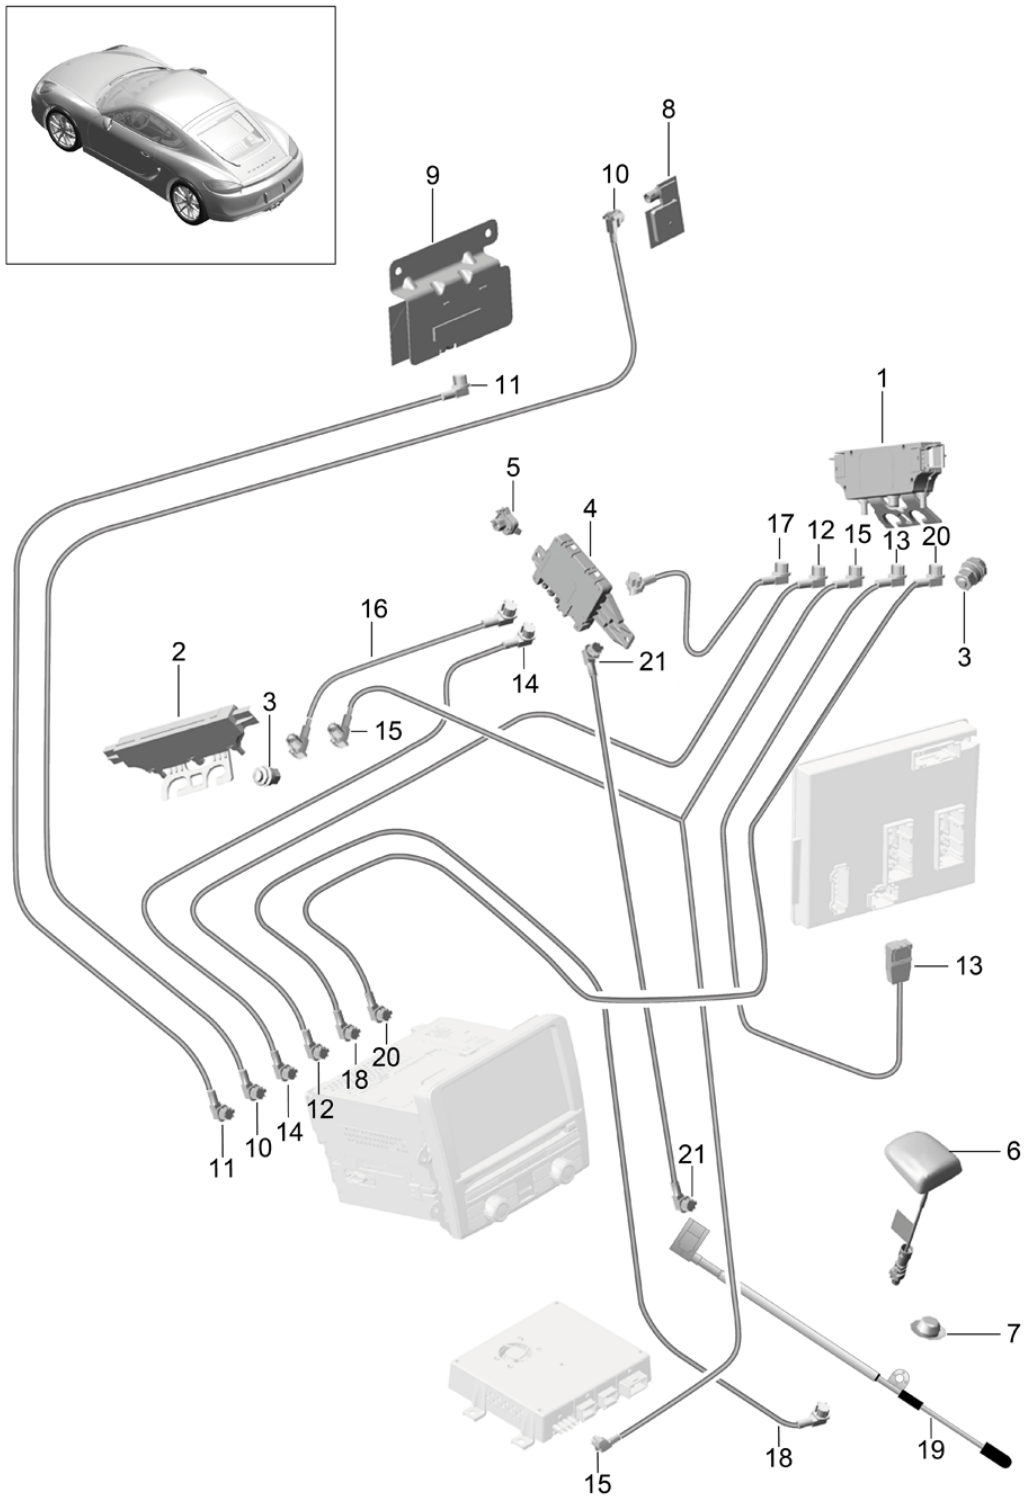

Model: 981C14

Model life 2014>>2016

Model: 981C14 Model life 2014>>2016

Pos	Part Number	Description	Remark	Qty	Model
1	991 647 106 00	Aerial amplifier Aerial Connecting line Aerial amplifier	right	1	PR:696,-440
(1)	991 647 118 00	A-pillar Aerial amplifier	right	1	PR:440,665,-676
(1)	991 647 120 01	A-pillar Aerial amplifier	right	1	PR:440,665,676
2	991 647 117 00	A-pillar Aerial amplifier	left	1	PR:440,665,-676,-691
(2)	991 647 127 00	A-pillar Aerial amplifier	left	1	PR:440,665,-676,691
(2)	991 647 119 01	A-pillar Aerial amplifier	left	1	PR:440,665,676,-691
(2)	991 647 129 00	A-pillar Aerial amplifier	left	1	PR:440,665,676,691
3	999 516 032 01	Hexagon nut		4	
4	991 618 122 00	Control unit		1	PR:440,-675
5	991 647 318 00	Clamp		1	PR:440,-675
8	7PP 035 504 A	Aerial GPS		1	PR:672
(8)	991 647 053 01	Aerial GPS		1	PR:674
9	991 647 125 00	Telephone aerial		1	PR:666
(9)	991 647 063 01	Telephone aerial		1	PR:674
(9)	7PP 035 503	Telephone aerial D - MJ 2014>>		1	
10	991 612 022 50	Aerial connection line GPS To Control panel Navigation system		1	PR:672
10	991 612 037 50	Aerial connection line GPS To Control panel Navigation system		1	PR:674
11	991 612 023 50	Connecting line Aerial Telephone To Control panel Navigation system		1	PR:666
12	991 612 033 00	Connecting line Radio unit To Aerial amplifier A-pillar	right	1	PR:696,-440
13	991 612 013 00	Connecting line Control unit Electronics Front end To Aerial amplifier A-pillar	right	1	PR:098,524,525
(13)	991 612 013 50	Connecting line Control unit Electronics Front end To Aerial amplifier A-pillar	right	1	PR:099,524,525