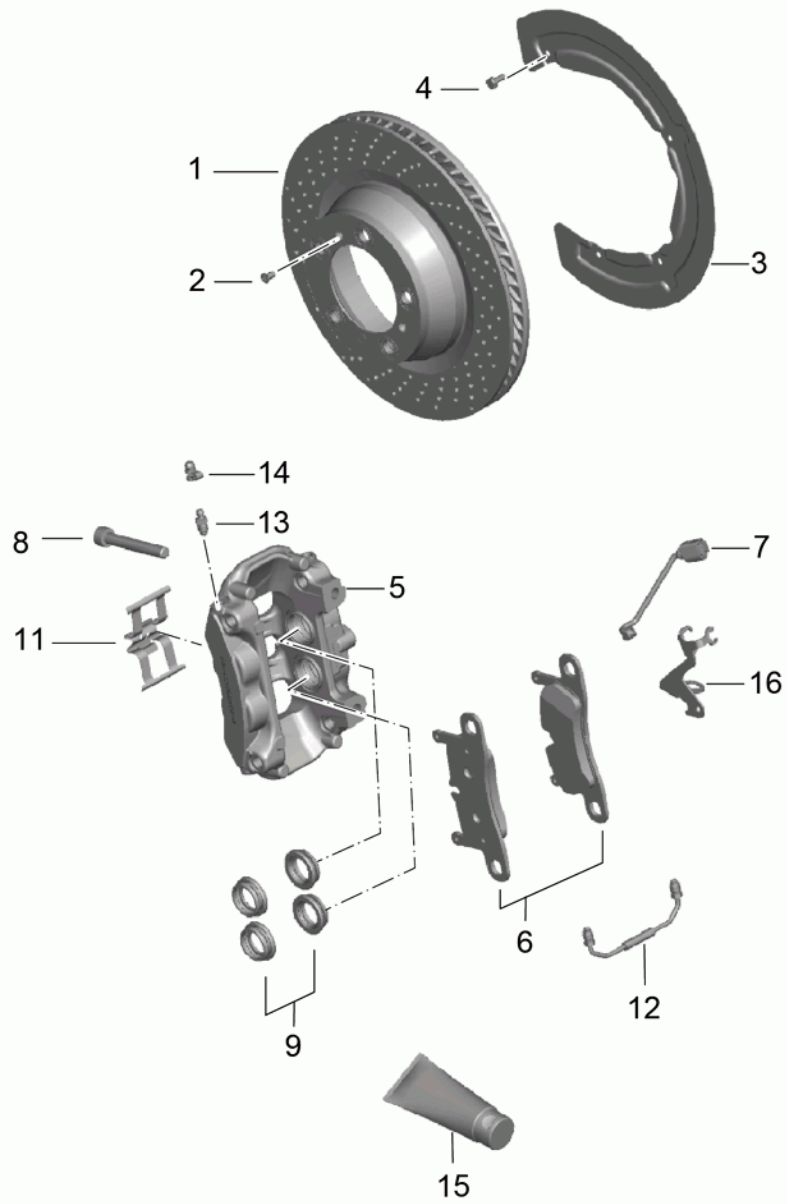

Model: 981C14

Model life 2014>>2016