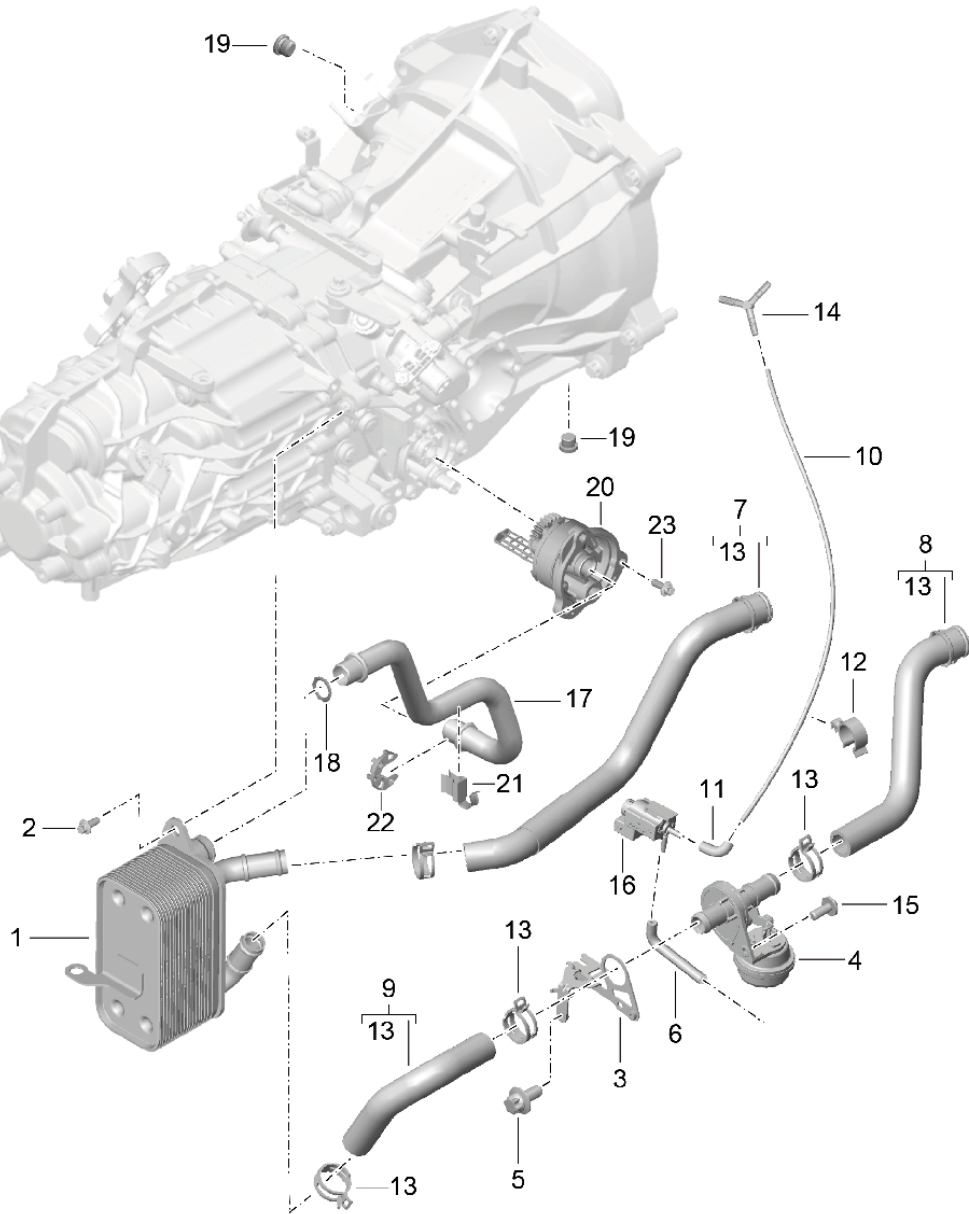

Model: 981C14

Model life 2014>>2016

Model: 981C14

Model life 2014>>2016

Pos	Part Number	Description	Remark	Qty	Model
		Manual gearbox heat exchanger oil pipe Water pipe			G8100,G8120
1	981 307 017 00	heat exchanger		1	
2	981 307 821 00	flat round head bolt		3	
3	981 307 401 00	Bracket		1	
		Disc valve			
4	991 307 573 00	Disc valve		1	
5	900 385 041 01	Torx screw M 6 X 12		1	
6	9G1 307 673 00	Molded hose		1	
7	981 307 077 00	Water hose Coolant Return line		1	
8	981 307 074 00	Water hose Coolant Supply		1	
9	981 307 075 00	Water hose Coolant Supply		1	
-	000 043 205 01	Pipe 4,0 X 1,0 modify in workshop Shorten		*	
10		Vacuum line L = 400 mm		1	
11	928 574 717 06	Molded hose Discontinued part		1	
11	928 574 717 07	Molded hose No longer use the part here		1	
11	9P1 129 487	Molded hose		1	
12	999 507 872 40	Bracket		1	
13	999 512 589 09	Hose clamp 25 X 12		1	
14	999 239 040 40	Connecting piece 3,5 X 2,0 X 28		1	
(14)	928 573 727 05	Distributor		1	PR:XLF
15	N 910 682 01	Hexagon socket flat head bolt M 4 X 10		1	
16	7PP 906 270	Change-over valve		1	
17	981 307 053 00	Line		1	
18	981 307 853 00	O-ring		2	
19	N 910 597 01	sealing plug		2	
20	981 307 023 00	oil pump		1	
21	981 307 815 00	Clip		1	
22	981 307 825 00	Bracket		1	
23	981 307 850 00	flat round head bolt		3