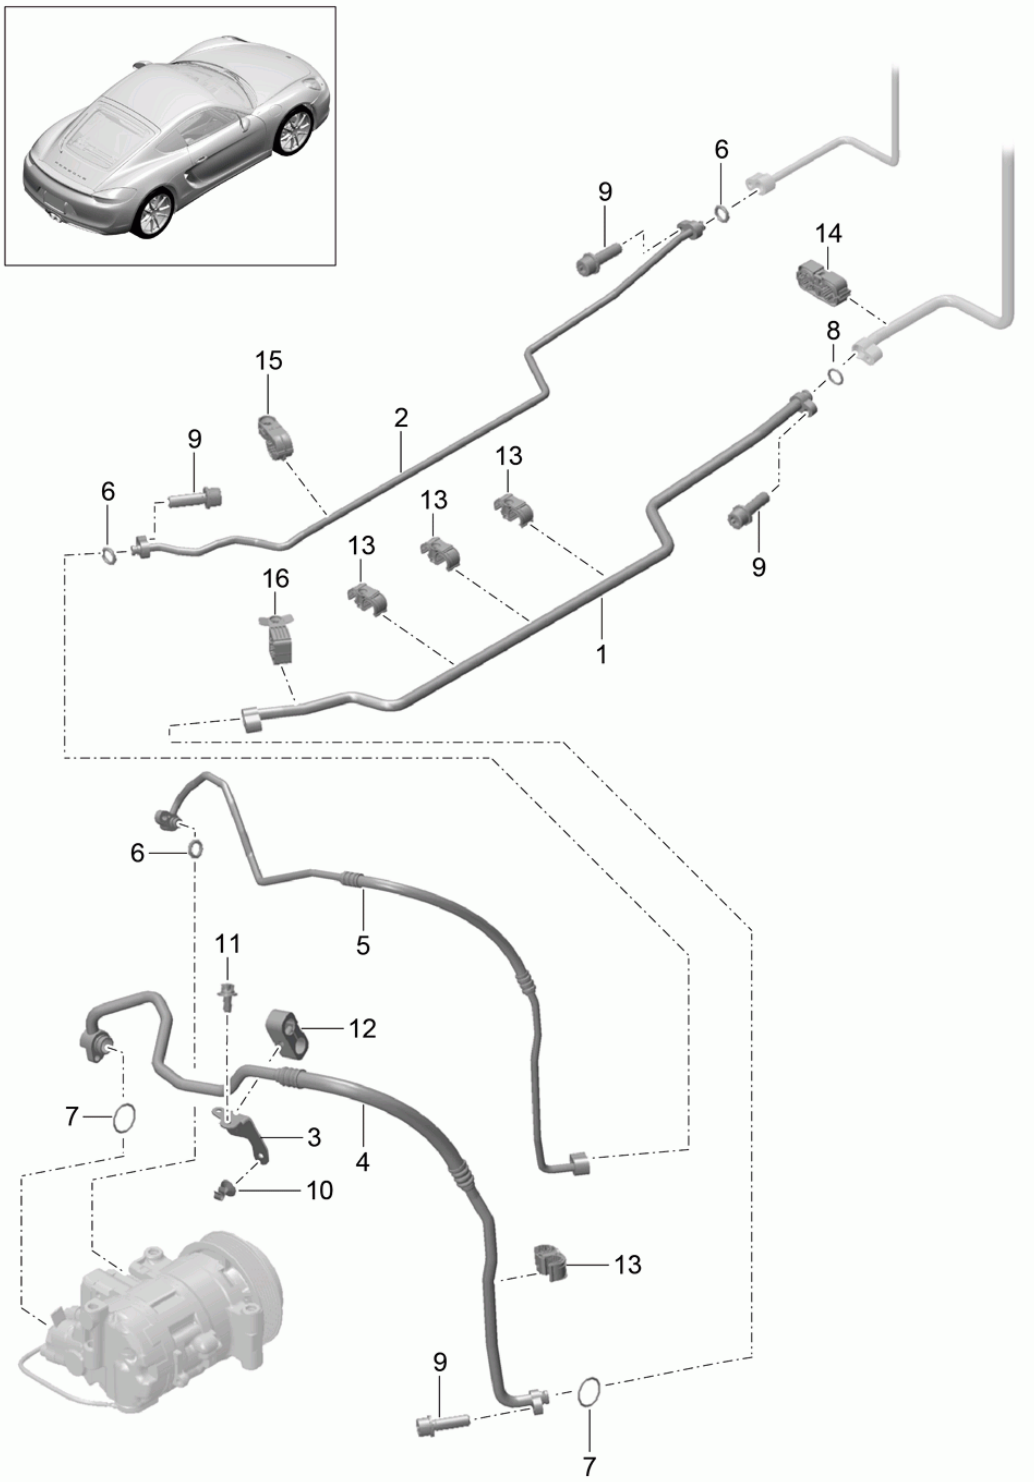

Model: 981C14

Model life 2014>>2016

Pos	Part Number	Description	Remark	Qty	Model
		Expansion valve for Underbody			
17	999 707 558 41	O-ring		1	
18	N 104 144 02	Socket head bolt with hexagon socket head M 8X28		5	
19	991 573 839 01	Bracket		2	
20	991 573 837 00	Bracket		X	
21	991 573 841 00	Bracket		1	
22	999 507 969 40	Hose bracket 12,0/12,0		2	
23	991 573 451 01	bracket for drier		1	
24	900 075 510 01	Bolt with washer M6X20		1	
25	944 573 143 01	Drier		1	
26	999 512 349 01	Hose clamp A 50-70/ 9		1	
27	991 573 827 01	Bracket		2	
28	999 507 497 40	Spreader rivet 8,0X14,0		2	
29	991 573 843 00	Bracket		1	
30	955 613 137 02	Pressure sensor		1	
31	991 573 825 01	Bracket for coolant line		1	
32	999 073 505 01	panel screw ST4,8X16-C		2	
33	900 075 340 01	Bolt with washer M6X22		2	
35		suction line see illustration, item:	813-025,1	1	
36		Pressure line see illustration, item:	813-025,2	1	

Model: 981C14

Model life 2014>>2016