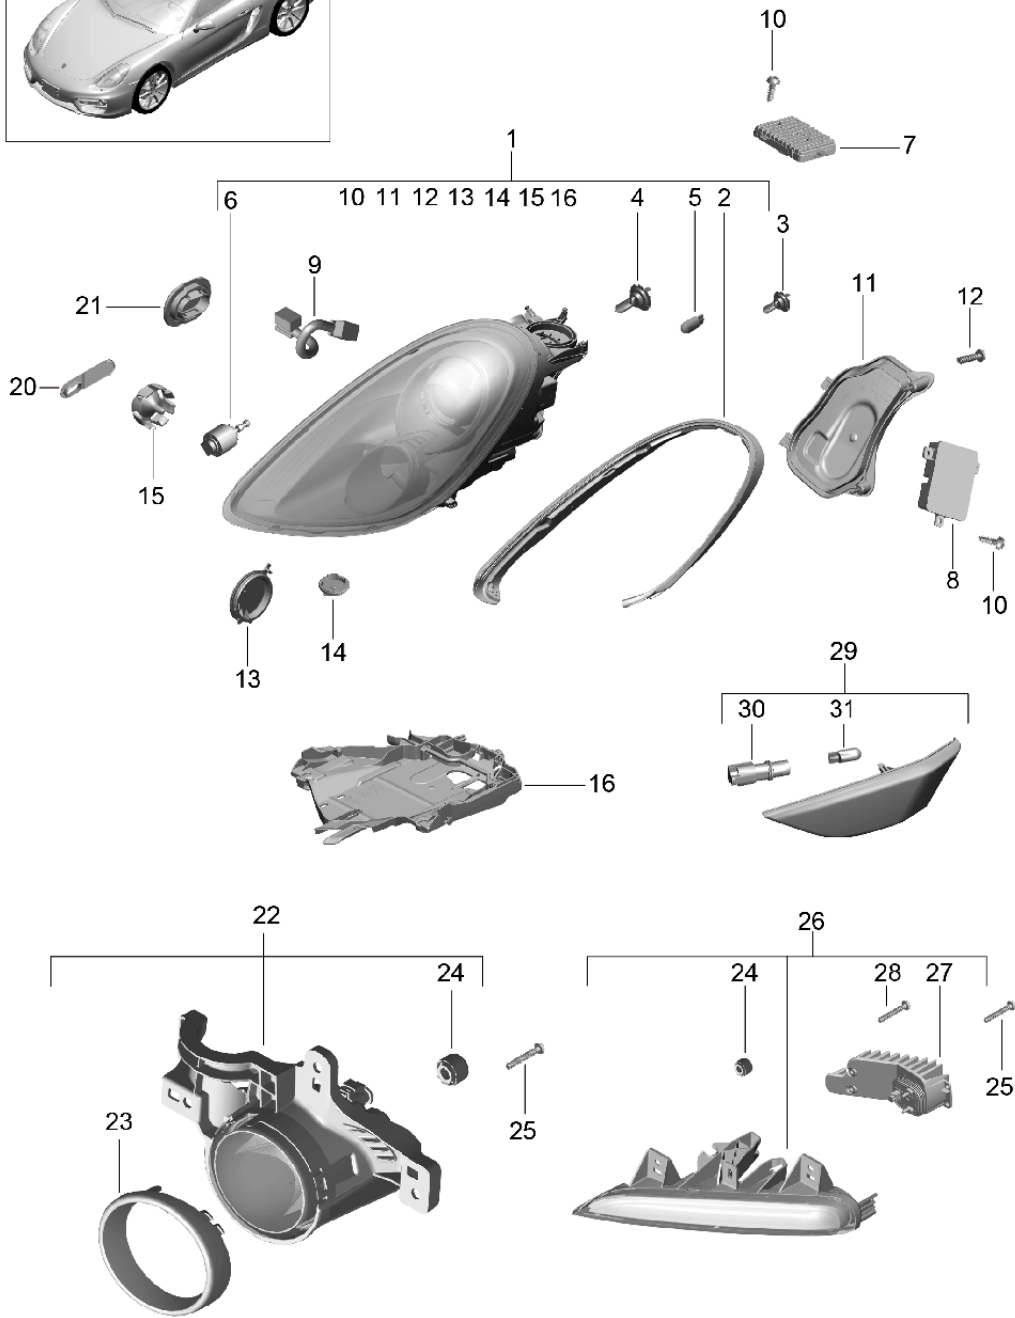

Model: 981C14

Model life 2014>>2016

Model: 981C14 Model life 2014>>2016

Pos	Part Number	Description	Remark	Qty	Model
-		Headlights with: Dynamic cornering light Additional headlight Turn signal indicator side marker light Turn signal repeater Headlights without: Control unit and bulb XENON			PR:603,620
(1)	981 631 231 06	Headlights	left	1	PR:603
(1)	981 631 261 00	Headlights Black	left	1	PR:620
(1)	981 631 232 06	Headlights	right	1	PR:603
(1)	981 631 262 00	Headlights Black	right	1	PR:620
(1)	981 631 233 06	Headlights	left	1	PR:492,603
(1)	981 631 263 00	Headlights Black	left	1	PR:620,492
(1)	981 631 234 06	Headlights	right	1	PR:492,603
(1)	981 631 264 00	Headlights Black	right	1	PR:620,492
2	981 631 315 01	Seal	left	1	
(2)	981 631 316 01	Seal	right	1	
3	999 631 070 90	Gas discharge lamp D3S		2	
4	999 631 133 91	Halogen bulb H 7		2	
5	999 631 305 90	bulb HY21W		2	
6	991 631 327 02	Servomotor Headlight range control		2	
6	991 631 327 03	Servomotor Headlight range control		2	PR:620
7	991 618 321 04	Control unit Headlight range control		2	
(7)	991 618 321 18	Control unit Headlight range control		2	PR:620
8	991 618 323 03	Control unit		2	
9	991 631 323 00	Connecting line		2	
10	999 919 159 09	fillister hd. bolt 4,0 X 12,0		12	
11	981 631 311 00	Protective hood	left	1	
11	981 631 311 01	Protective hood	left	1	PR:620
(11)	981 631 312 00	Protective hood	right	1	
(11)	981 631 312 01	Protective hood	right	1	PR:620
12	991 631 377 00	Screw		8	
13	991 631 313 00	Protective hood High beam and Turn signal indicator ventilation valve		4	
14	997 631 267 01	ventilation valve		2	
16	981 631 201 00	Mounting for main beam headl.	left	1	
(16)	981 631 202 00	Mounting for main beam headl.	right	1	
20	991 631 101 00	Bungs		6	
-		Additional headlight			
22	981 631 153 01	Additional headlight	left	1	PR:605
(22)	981 631 154 01	Additional headlight	right	1	PR:605
23	981 631 353 01	Trim	left	1	PR:605
(23)	981 631 354 01	Trim	right	1	PR:605