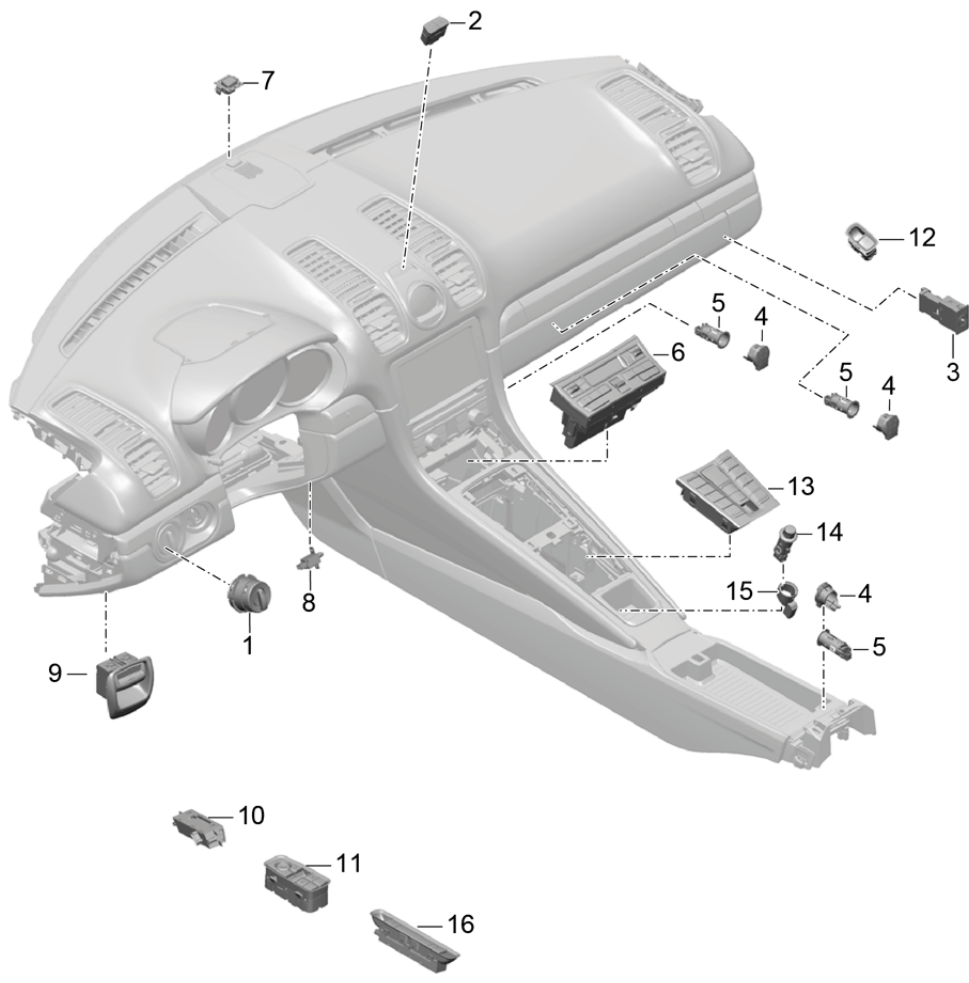

Model: 981C14

Model life 2014>>2016

Pos	Part Number	Description	Remark	Qty	Model
-		Interior lights Door warning light Footwell light Luggage compartment lamp Glove box light Light Exterior mirror interior light			
		see illustration:	903-006		
1	991 632 131 00	fibre optic conductor	lhd	1	PR:098
(1)	991 632 132 00	Ignition/starter switch fibre optic conductor	rhhd	1	PR:099
2	7PP 947 101	Ignition/starter switch Light		4	
3	991 632 024 00	Footwell light		2	PR:-630
(3)	991 632 133 00	Footwell light Included LED module		2	PR:630
4	999 631 040 90	bulb 5 W		2	PR:-630
5	991 632 020 00	Light	front	1	PR:-630
(5)	991 632 137 00	Luggage compartment Light Included LED module	front	1	PR:630
6	999 631 134 90	Luggage compartment bulb X6 W		1	PR:-630
7	970 632 187 00	Bulb holder		3	PR:-630
8	991 632 071 00	Glove box light		1	
9	991 632 085 00	Door handle light	left	1	PR:630
(9)	991 632 086 00	Door handle light	right	1	PR:630
10	991 632 189 00	fibre optic conductor	left	1	PR:630
(10)	991 632 190 00	Stowage compartment fibre optic conductor	right	1	PR:630
11	991 631 611 01	Stowage compartment Light	left	1	PR:258,259, 260,261
(11)	991 631 612 01	Exterior mirror Light	right	1	PR:258,259, 260,261
12	981 632 135 00	Exterior mirror Light Luggage compartment and c-pillar	rear	3	

Model: 981C14

Model life 2014>>2016