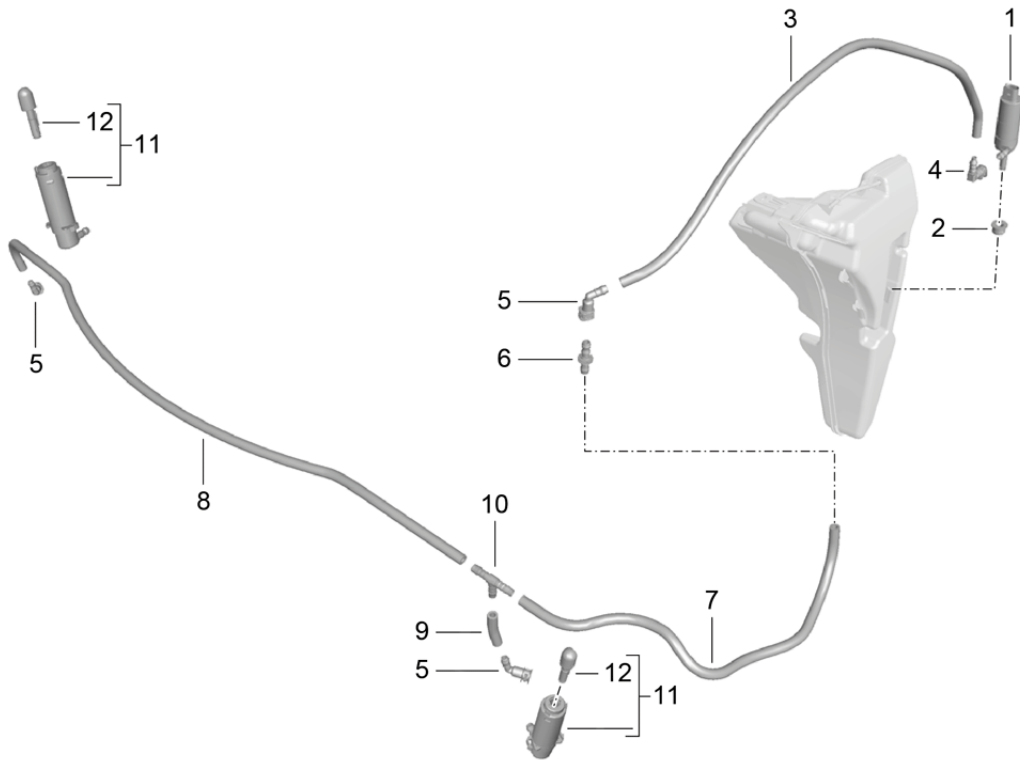

Model: 981C14

Model life 2014>>2016

Model: 981C14 Model life 2014>>2016

Pos	Part Number	Description	Remark	Qty	Model
1	958 624 502 00	Headlight washer system Pump for headlight- washer system		1	PR:288 PR:288
2	431 955 465 A	Seal		1	PR:288
-	000 043 204 79	Hose 8 X 3		*	PR:288
3			shorten to: 905 MM	1	
4	8E0 955 665	Elbow fitting		1	PR:288
5	997 628 205 00	Coupling		3	PR:288
6	991 628 208 01	Hose connector		1	PR:288
-	000 043 204 79	Hose 8 X 3		*	PR:288
7			shorten to: 600 MM	1	
8			shorten to: 1340 MM	1	
9			shorten to: 75 MM	1	
10	113 955 975 B	t-piece		1	PR:288
11	997 628 163 01	jet chromed		2	PR:-011
			with:		
(11)	991 628 167 00	Nozzle head jet Matt black		2	PR:011
			with:		
12	997 628 263 00	Nozzle head Nozzle head chromed		2	PR:-011
(12)	991 628 265 00	Nozzle head Matt black		2	PR:011
13	999 507 164 01	Cable fastener		7	PR:288
-	997 628 981 02	Cap primed for POS 11 + 12		2	PR:288,XUB