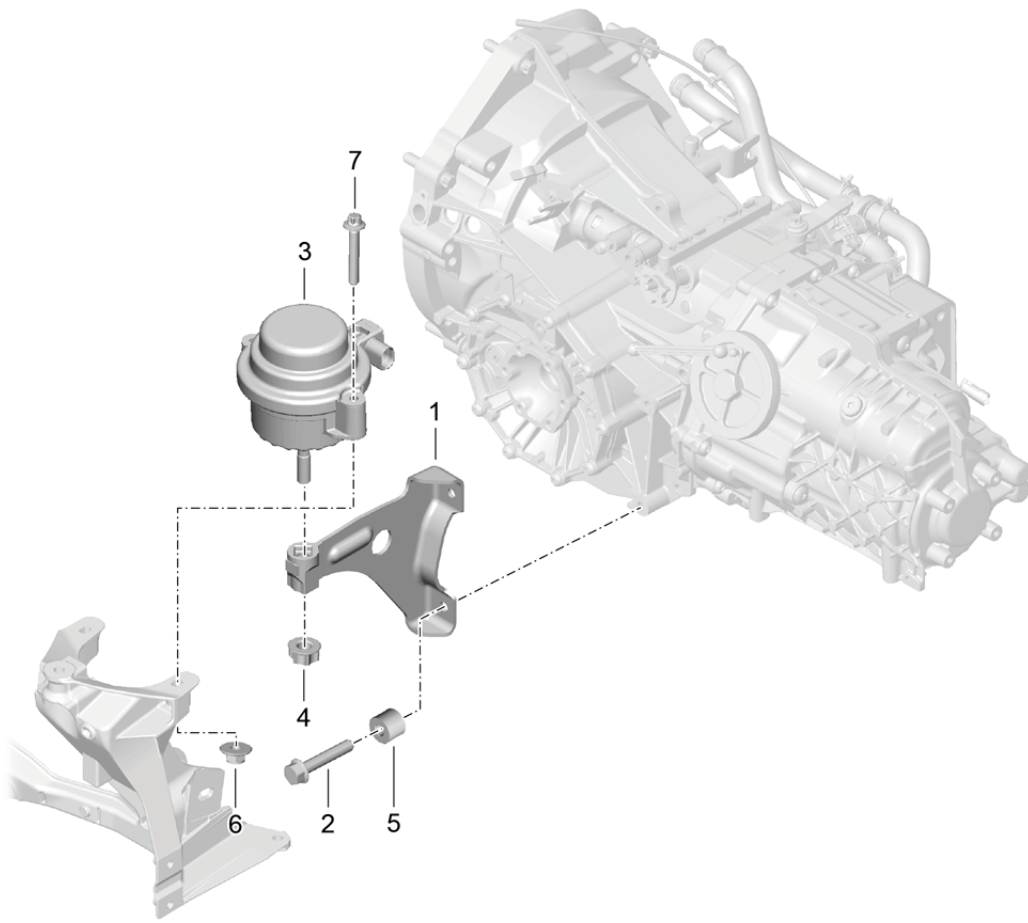

Model: 981C14

Model life 2014>>2016

Model: 981C14

Model life 2014>>2016

Pos	Part Number	Description	Remark	Qty	Model
		Transmission suspension			
		Threaded joint			
		Engine			
1	981 375 195 00	Console	left	1	PR:250
(1)	981 375 181 00	Console	left	1	PR:480
(1)	981 375 196 01	Console	right	1	PR:250
(1)	981 375 182 00	Console	right	1	PR:480
2	900 378 249 01	Hexagon bolt AM 10 X 55		4	PR:480
(2)	900 378 338 01	Bolt with washer AM 10 X 30		4	PR:250
3	981 375 059 04	hydro-mounting		2	PR:140
(3)	981 375 049 02	hydro-mounting		2	PR:-140
4	999 086 009 02	Nut M 12 X 1,5		2	
5	999 209 118 30	spacer sleeve 10,2 X 7,4		4	PR:480
6	999 084 447 01	Hexagon nut M 8		4	
6	PAF 003 923	Hexagon nut M 8		4	
7	900 385 071 01	Torx screw M 8 X 50		4	PR:-140
(7)	900 385 121 01	Outer hexagon round screw M 8 X 75		4	PR:140