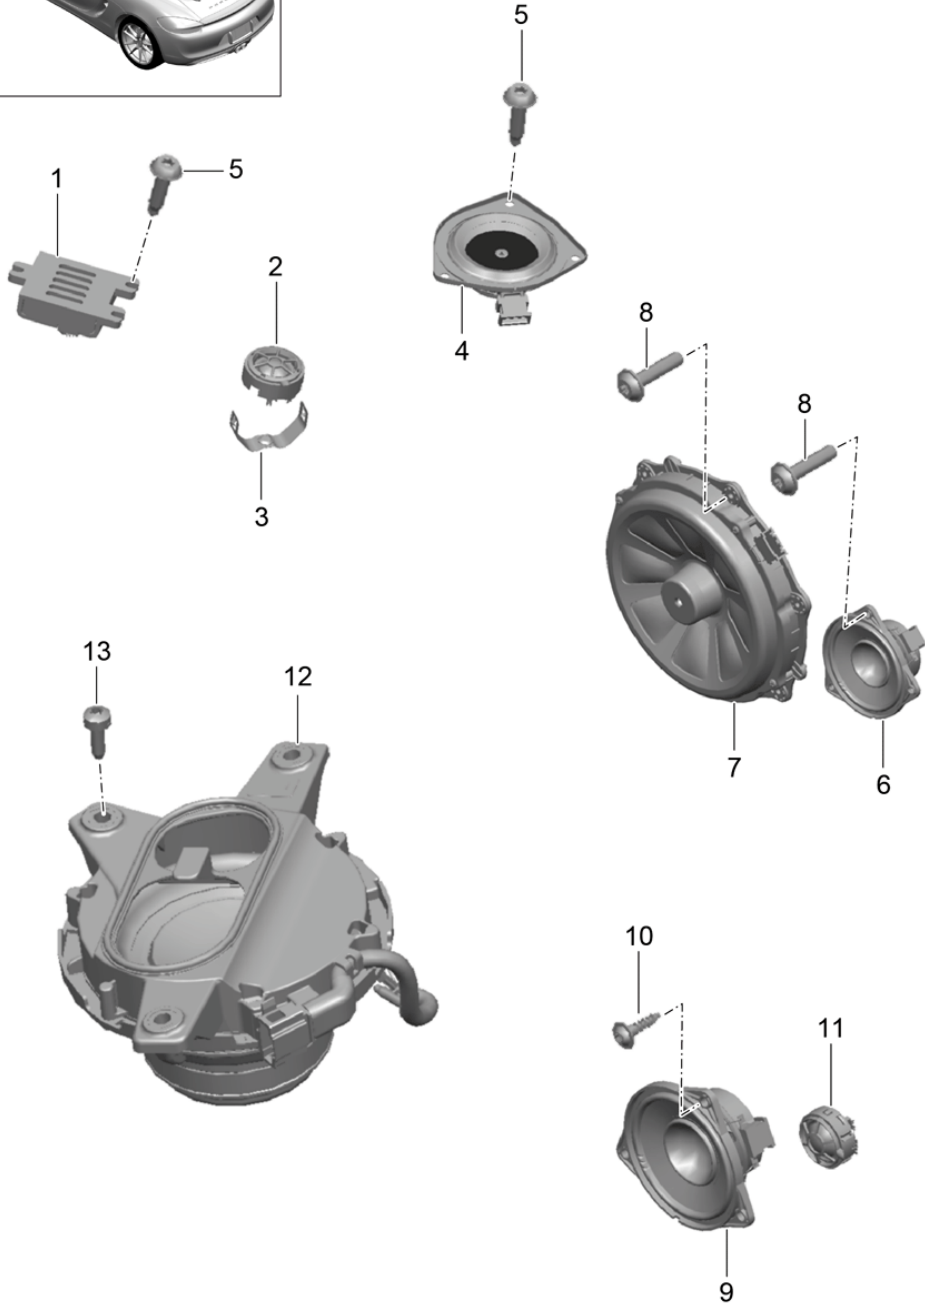

Model: 981C14

Model life 2014>>2016

Model: 981C14 Model life 2014>>2016

Pos	Part Number	Description	Remark	Qty	Model
1	7PP 035 411 E	Loudspeaker Treble speaker dashboard		2	PR:682
2	7PP 035 411 D	Treble speaker dashboard		2	PR:680
(2)	7PP 035 411	Treble speaker dashboard		2	PR:441,490
3	991 552 775 00	Retaining bar Treble speaker		2	PR:441,490, 680
4	7PP 035 828 E	Loudspeaker dashboard	center	1	PR:682
4	7PP 035 828 D	Loudspeaker dashboard	center	1	PR:680
(4)	7PP 035 828 C	Loudspeaker dashboard	center	1	PR:490
5	999 073 498 01	fillister hd. bolt M 5 X 20		7	
6	7PP 035 415 G	Mid tone speaker Door		2	PR:682
6	7PP 035 415 F	Mid tone speaker Door		2	PR:680
(6)	7PP 035 415 E	Mid tone speaker Door		2	PR:490
7	7PP 035 454 H	Bass loudspeaker Door		2	PR:682
7	7PP 035 454 E	Bass loudspeaker Door		2	PR:680
(7)	7PP 035 454 P	Bass loudspeaker Door		2	
(7)	7PP 035 454 J	Bass loudspeaker Door		2	PR:490,-IY2
(7)	7PP 035 454 L	D >> - MJ 2014 Bass loudspeaker Door		2	PR:490,IY2
(7)	970 645 551 02	D - MJ 2014>> Bass loudspeaker Door		2	PR:441
8	999 919 209 09	fillister hd. bolt 5,0 X 22,0		12	
9	7PP 035 415 G	Mid tone speaker	rear	2	PR:682
9	7PP 035 415 F	Mid tone speaker	rear	2	PR:680
9	7PP 035 415 E	Mid tone speaker	rear	2	PR:490
10	999 919 250 01	Oval-head screw 4,0 X 16,0		6	PR:490,680, 682
11	7PP 035 412 A	Treble speaker		2	PR:682
12	991 645 575 00	Subwoofer	lhd	1	PR:098,682
12	991 645 565 00	Subwoofer	lhd	1	PR:098,680
(12)	991 645 576 00	Subwoofer	rhd	1	PR:099,682
(12)	991 645 566 00	Subwoofer	rhd	1	PR:099,680
13	999 073 382 01	Bolt with washer M 6 X 20		3	PR:680,682