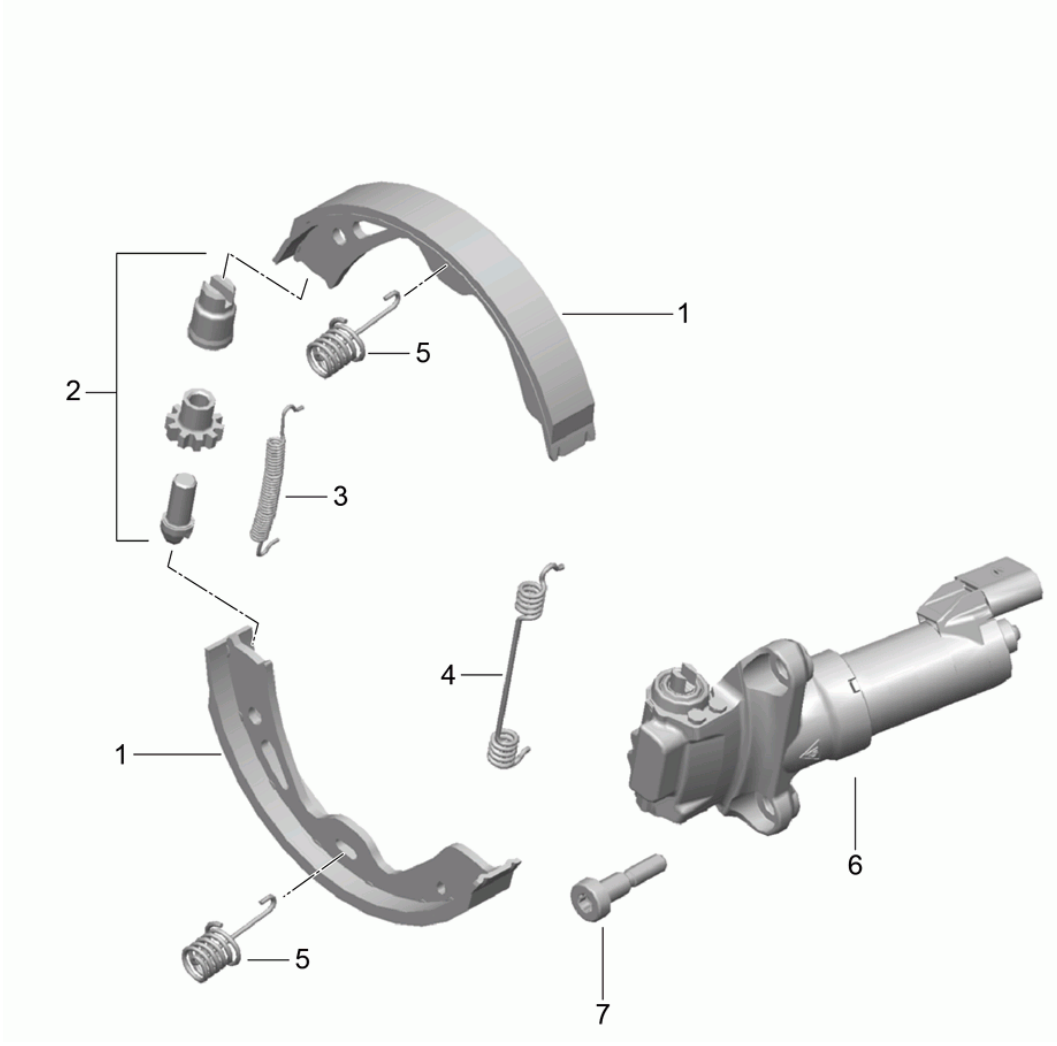

Model: 981C14

Model life 2014>>2016

Model: 981C14 Model life 2014>>2016

Pos	Part Number	Description	Remark	Qty	Model
1	970 352 993 02	Parking brake Brake shoe repair set comprising: 4 X Brake shoe		1	
(1)	298 698 533	also use: Fasteners Discontinued part Brake shoe repair set comprising: 4 X Brake shoe		1	
2	993 352 071 00	Fasteners adjustment screw Discontinued part		2	
(2)	298 609 723	adjustment screw		2	
3	997 352 721 01	tension spring Discontinued part		2	
(3)	298 609 717	tension spring		2	
4	970 352 723 00	tension spring		2	
5	997 352 741 02	Pressure spring Discontinued part		4	
(5)	298 609 583	Pressure spring		4	
6	970 352 092 05	Servomotor	left	1	
(6)	970 352 091 05	Servomotor	right	1	
7	999 073 452 01	Screw M 8 X 38		4