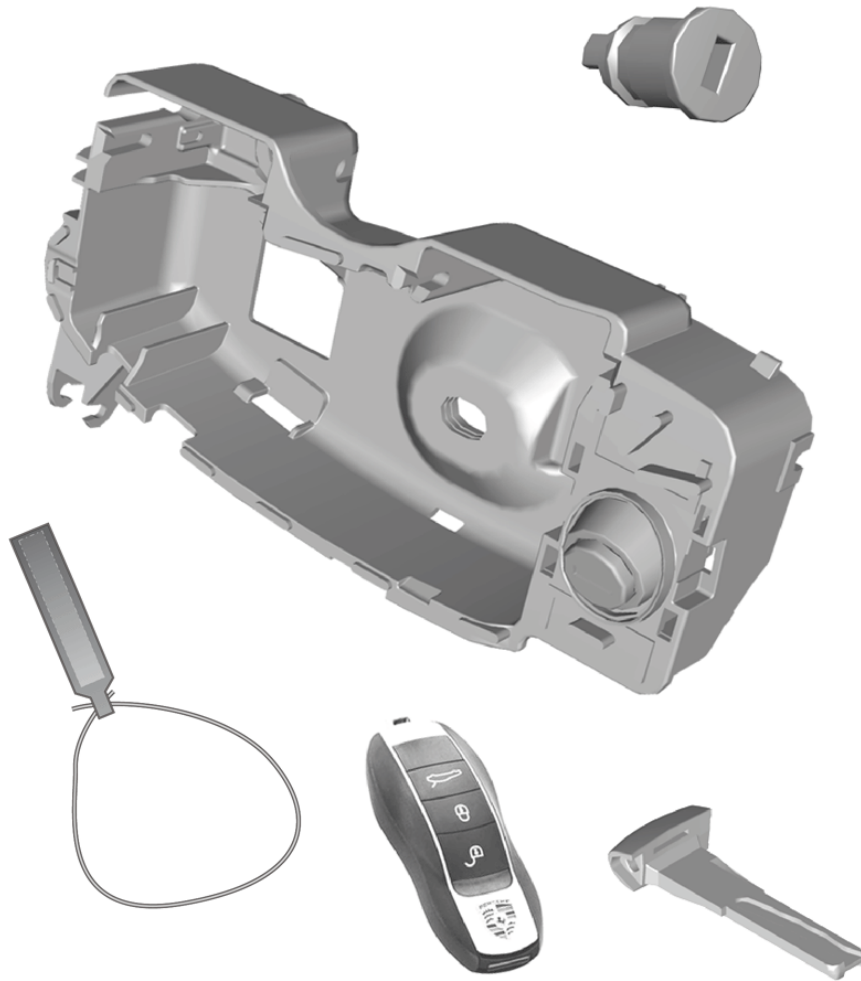

Model: 981C14

Model life 2014>>2016

Model: 981C14

Model life 2014>>2016

Pos	Part Number	Description	Remark	Qty	Model
-		repair set Set of locks comprising: Halter Door handle, exterior emergency key Key fob Glove compartment lock Key cover		1 2 1 1 2	PR:-625
-	981 538 901 09	Set of locks 4 buttons	lhd	1	PR:098,524
-	981 538 901 10	Set of locks 4 buttons	rhd	1	PR:099,524
-	981 538 901 11	Set of locks 4 buttons	lhd	1	PR:098,523
-	981 538 901 12	Set of locks 4 buttons	rhd	1	PR:099,523
-	981 538 901 13	Set of locks 4 buttons	lhd	1	PR:072,098, 525
-	981 538 901 14	Set of locks 4 buttons	rhd	1	PR:072,099, 525
-	981 538 901 15	Set of locks 4 buttons	lhd	1	(J) PR:098,525
-	981 538 901 16	Set of locks 4 buttons	rhd	1	(J) PR:099,525