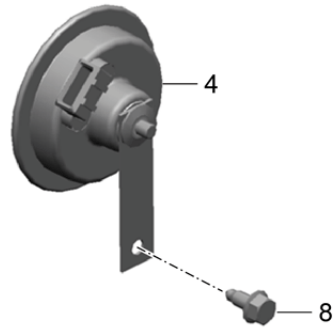

Model: 981C14

Model life 2014>>2016

Model: 981C14 Model life 2014>>2016

Pos	Part Number	Description	Remark	Qty	Model
1	991 635 149 01	Fanfare Signal horn alarm system Fanfare High-pitched		1	
(1)	991 635 159 00	Fanfare High-pitched	with:	1	
2	991 635 150 01	Fanfare Low-pitched	also use: 991 612 947 00	1	
(2)	991 635 160 00	Fanfare Low-pitched	with:	1	
-	991 612 947 00	Adapter cable for 991 635 159 00 991 635 160 00	also use: 991 612 947 00	1	
3	N 106 092 04	Hexagon collar nut M 8		2	
4	9P1 951 101	Signal horn for alarm system	use if required: 9P1 998 003 A	1	PR:534,544, -536
5	1K8 951 605 B	Alarm horn		1	PR:536
6	991 637 419 01	Bracket		1	PR:536
7	N 902 955 02	Hexagon collar nut M 8		1	PR:536
8	900 378 176 01	Hexagon bolt M 8 X 20		1	PR:534,544, -536
9	9P1 998 003 A	Wire set Modification kit Signal horn		1	PR:534,544, -536