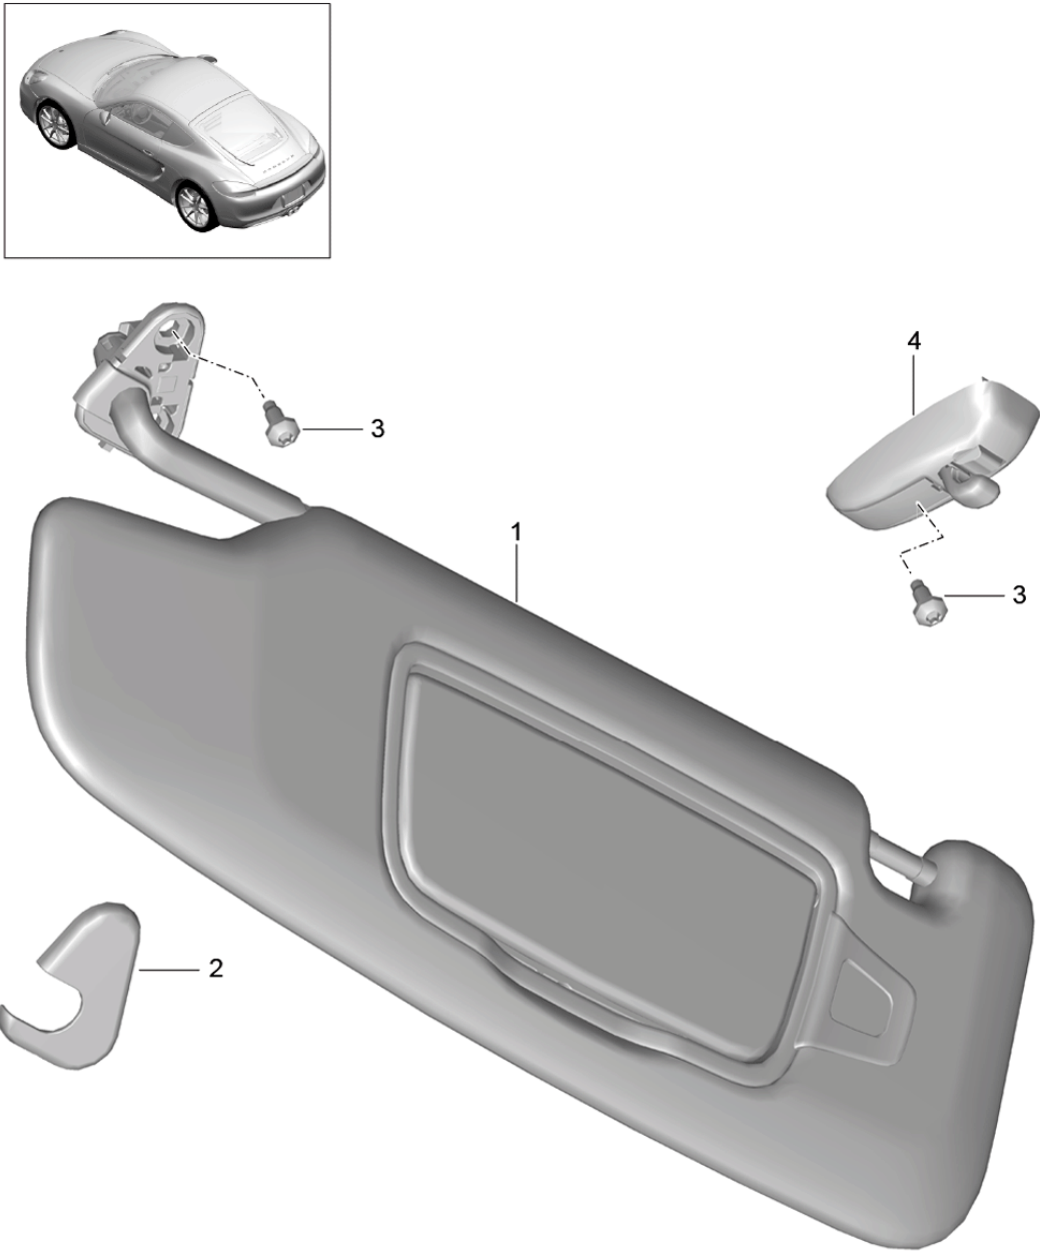

Model: 981C14

Model life 2014>>2016