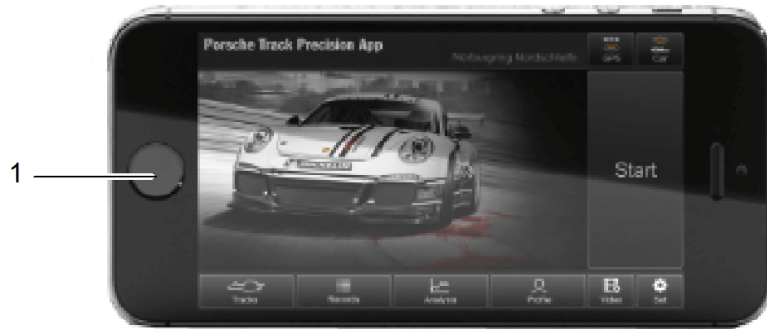

Model: TEQ 1

Model life 2012>>