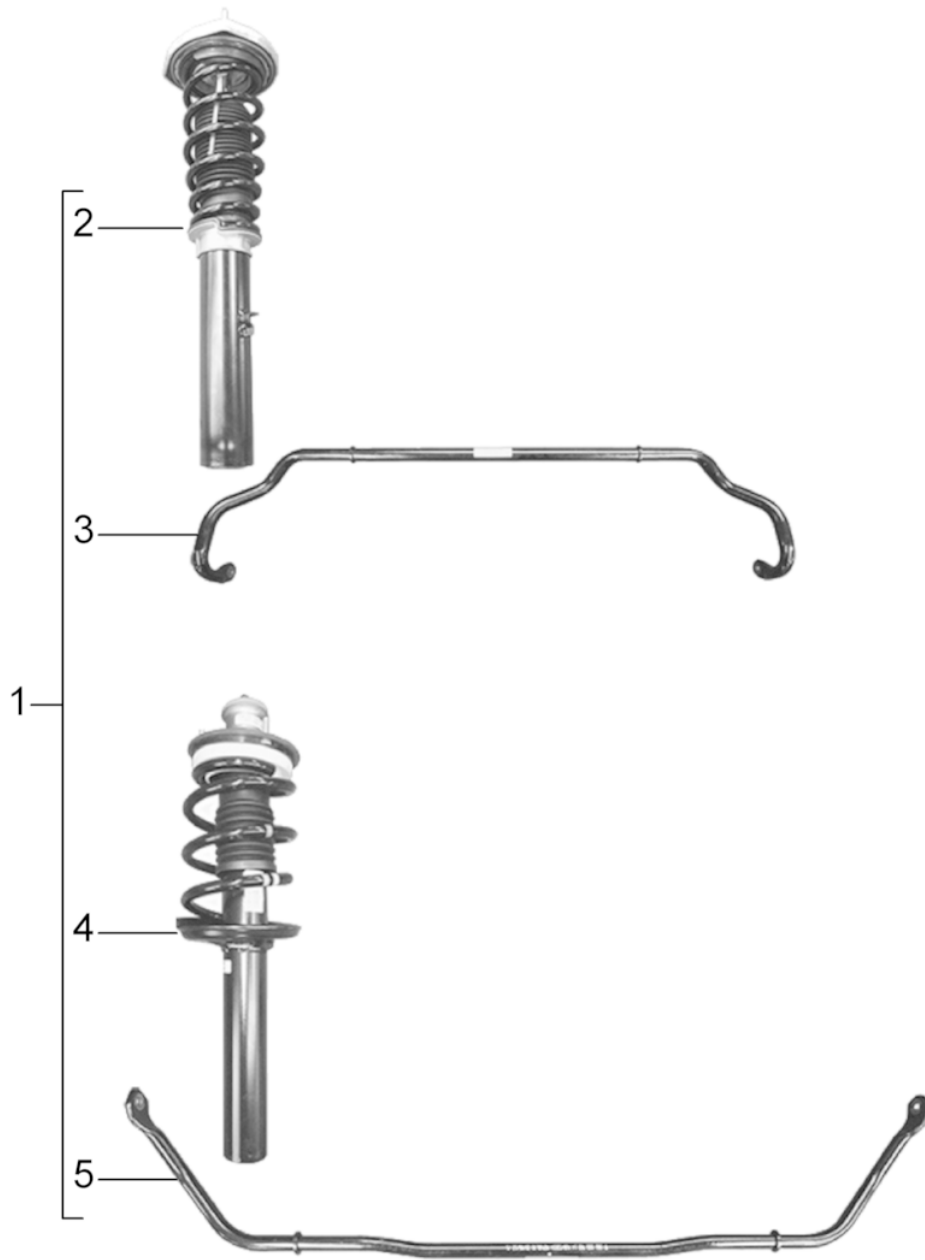

Model: TEQ 1

Model life 2012>>