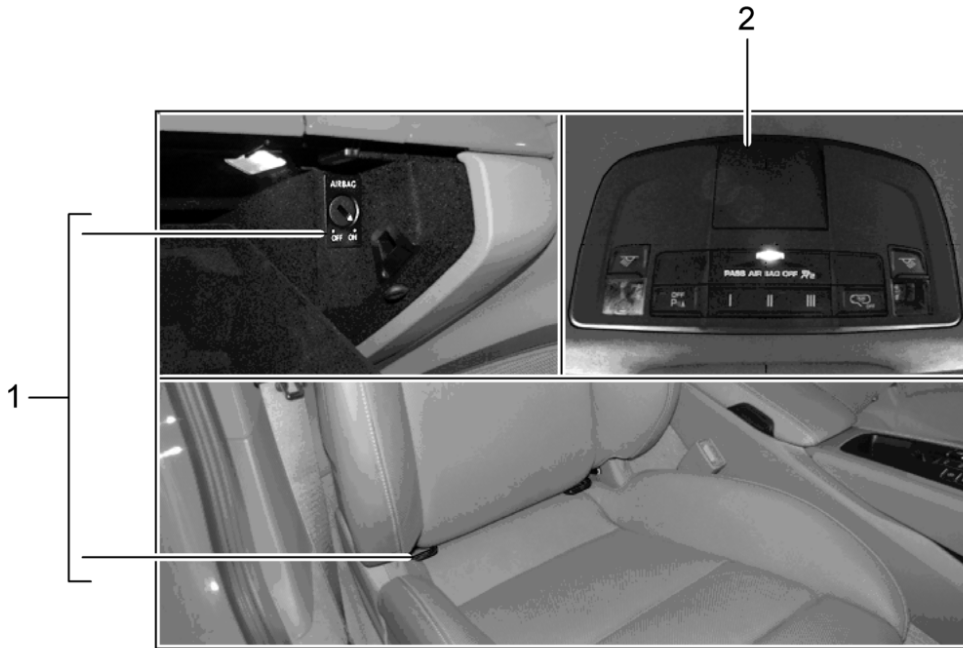

Model: TEQ 1 Model life 2012>>

Pos	Part Number	Description	Remark	Qty	Model
-		child seat Operating instructions Attention /F = FRONT = VORN only in conj. with: ISOFIX /R = REAR = HINTEN Use	12- 13- 14- /F right		911 (991) Boxster Cayman PR:899
(1)	955 044 802 86	child seat BABY SEAT ISOFIX G0+ 0-13 KG Included Main support No longer use the part here	/F /F /F	1	- "AUS" 911 (991) Boxster Cayman
1	955 044 802 94	child seat BABY SEAT G0+ 0-13 KG	/F /F /F	1	- "AUS" 911 (991) Boxster Cayman
-		use if required:			
2	955 044 802 95	Main support for child seat	/F	1	Isofix 95504480294
3	955 044 802 88	child seat JUNIOR SEAT ISOFIX G1 9-18 KG	/F /R /F /F	1	- "AUS" - "AUS" 911 (991) Boxster Cayman
4	955 044 802 90	child seat JUNIOR PLUS SEAT G2+G3 15-36 KG	/F /R /F /F	1	- "AUS" 911 (991) Boxster Cayman
5	955 044 802 96	child seat JUNIOR PLUS SEAT G2+G3 ISOFIT 15-36 KG	/F /R /F /F	1	- "AUS" 911 (991) Boxster Cayman
-		Only for replacement Order			
6	955 044 802 93	Guide child seat Rail Set		1	
7	958 044 801 80	Child seat underlay Pockets Only for Front seat	front with:	1	

Model: TEQ 1

Model life 2012>>