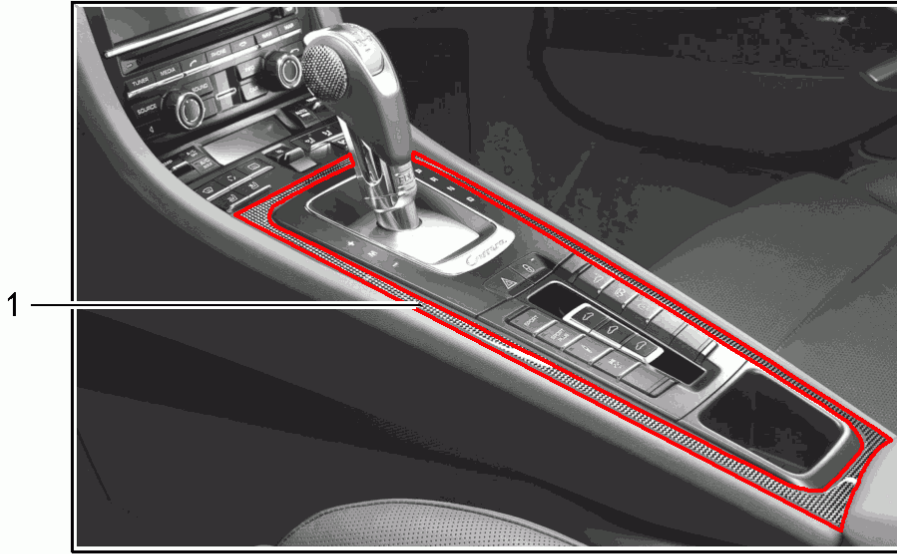

Model: TEQ 1

Model life 2012>>