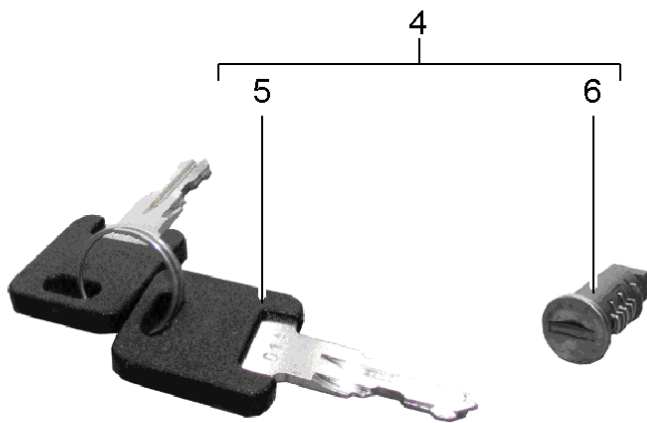

Model: TEQ 1

Model life 2012>>

Pos	Part Number	Description	Remark	Qty	Model
1	991 044 700 00	Pedal cap Foot rest aluminium Pedal cap Foot rest Set	12- 13- 14- lhd	1	911 (991) Boxster Cayman PR:250,098
2	991 044 700 01	Pedal cap Set	 rhd	1	PR:250,099
3	991 044 700 02	Pedal cap Foot rest Set	 lhd	1	PR:480,487, 098
4	991 044 700 03	Pedal cap Set	 rhd	1	PR:480,487, 099

Model: TEQ 1

Model life 2012>>