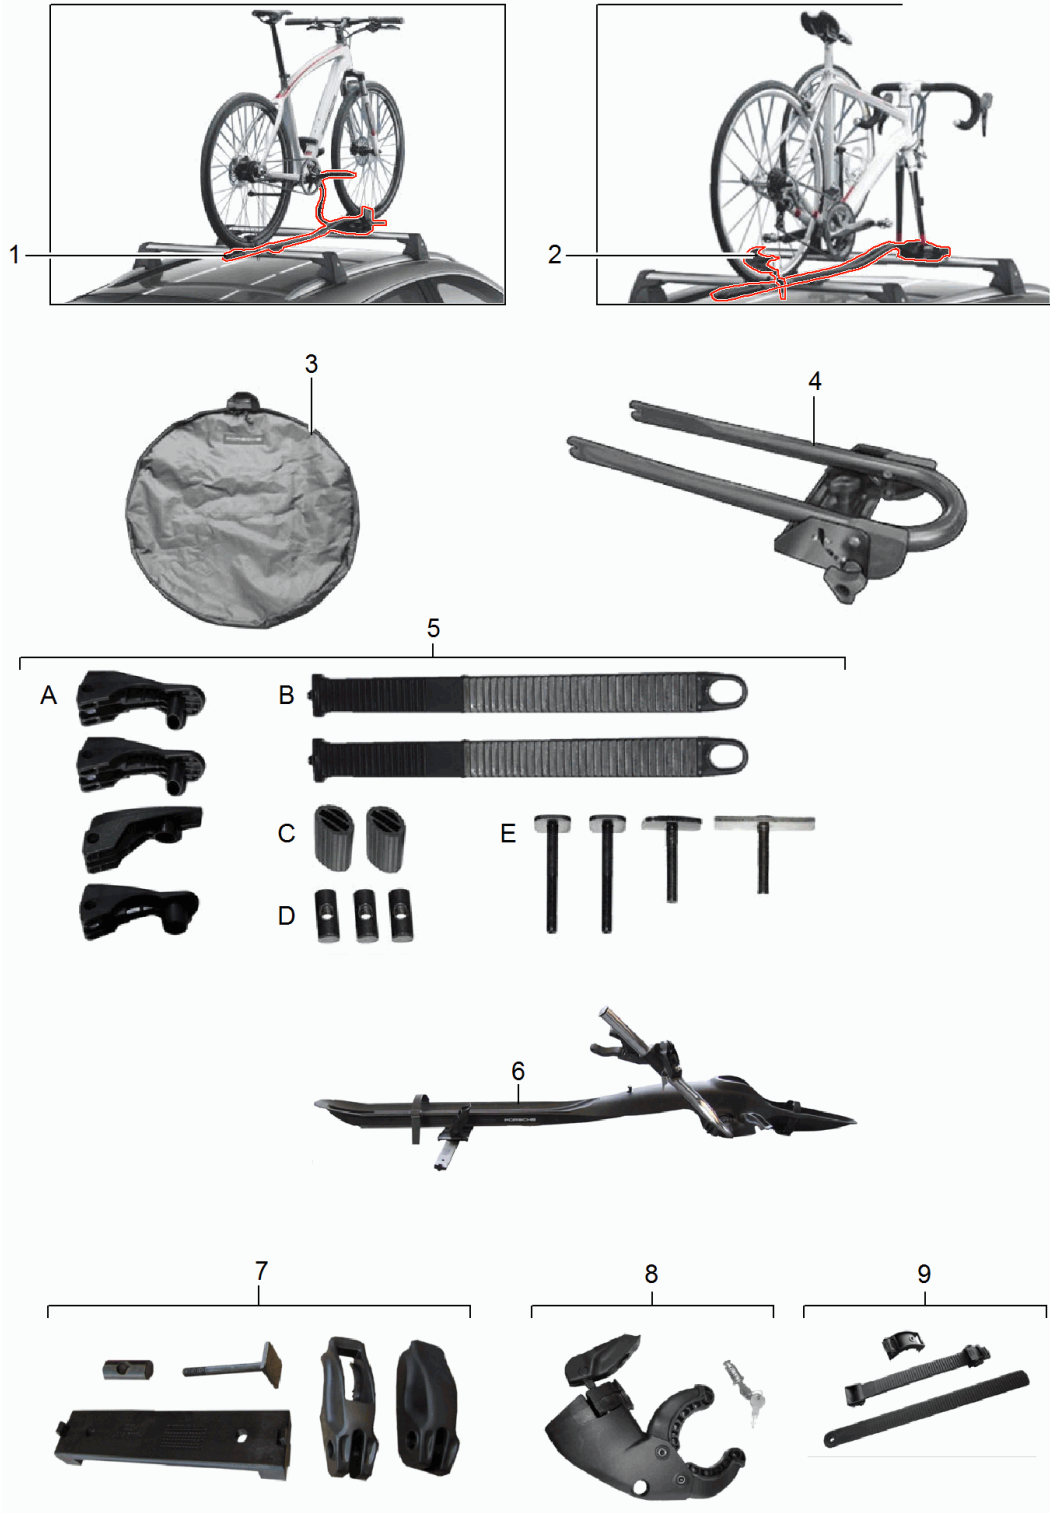

Model: TEQ 1

Model life 2012>>

Model: TEQ 1 Model life 2012>>

Pos	Part Number	Description	Remark	Qty	Model
-		Bike stand Roof rack D - MJ 2012>> See technical information	991 Group: 6		911 (991) 911 (997) Coupe alle
1	95B 044 800 06	6692 (38/14) 6692 (42/14) Bike stand Set - bike carrier		1	PR:549
2	95B 044 800 08	Bike stand Racing bike		1	PR:549
(2)	95B 044 800 09	with: Pocket 95B 044 800 34 Bike stand Racing bike		1	PR:549
-		with: Bracket 95B 044 800 35 Only for replacement			
3	95B 044 800 34	Pocket for Bike stand Racing bike		1	
4	95B 044 800 35	Bracket for Bike stand Racing bike		1	
5	95B 044 800 36	1 set attachment parts for Bike stand Set - bike carrier and Racing bike		1	
(5)		comprising: angled bracket tensioning strap Protective rubber Threaded pin Pin Pin Pin	(Pos. A) (Pos. B) (Pos. C) (Pos. D) (Pos. E) (Pos. E) (Pos. E)	4 2 2 3 2 1 1	M6 M6x60 M6x40 M6x35
-		See technical information	991 Group: 6		alle
6	955 044 002 66	6692 (6/03) Carrier Bicycle Set		1	
7	955 044 000 51	Discontinued part repair set for Carrier 955.044.002.66		1	
(7)		Set comprising: Adapter Threaded pin Pin Pin Pin angled bracket angled bracket	front rear	1 3 2 1 1 2 1	M6 M6 x 55 M6 x 40 M6 x 25