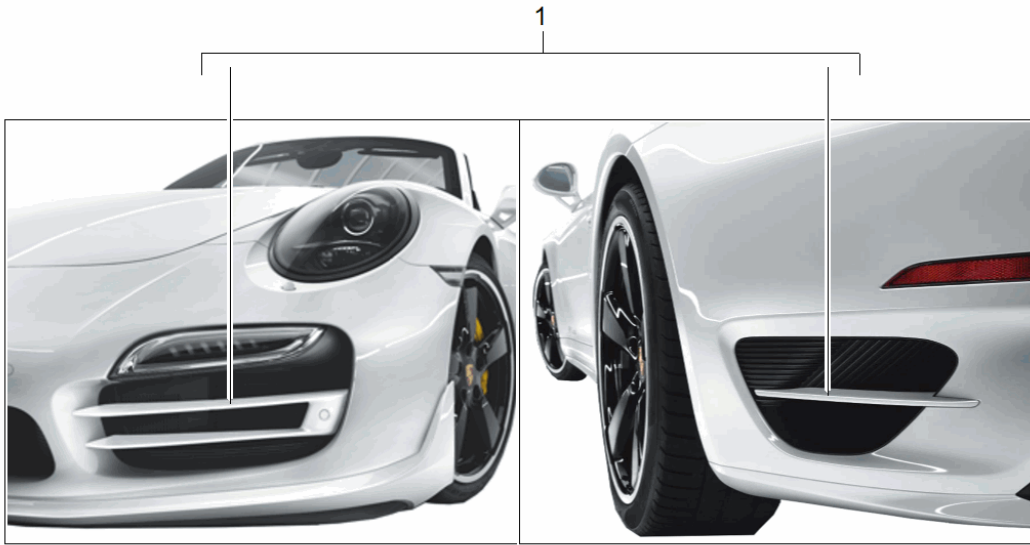

Model: TEQ 1

Model life 2012>>

P96801060 04 - 18

Model: TEQ 1 Model life 2012>>

Pos	Part Number	Description	Remark	Qty	Model
1	991 044 800 75	Trim for air inlet Disc Air inlet Air exhaust Vanes Exterior colour Set for cars without Parking aid	-2016 2017- front painted	1	991 TOP 991 TOP S 991 GT3 RS 718 (982) 991 TOP PR:-092, -636,-638
(1)	991 044 800 76	Air inlet Air exhaust Vanes Exterior colour Set for vehicles with Parking aid	front painted	1	991 TOP PR:-092, -636,-638
(1)	991 044 800 77	Air inlet Air exhaust Vanes Exterior colour Set for vehicles with Parking aid	front painted	1	991 TOP S PR:092
2	991 044 800 74	Air inlet Trim Welding plate Exterior colour Set	 painted	1	991 TOP / S 991 GT3 RS
3	991 044 804 10	1 set of trims for air inlets Carbon		1	991 TOP / S
4	982 044 800 30	Air inlet Trim Welding plate primed Set		1	718 (982) OHNE/NOT FOR 718 Spyder GT4