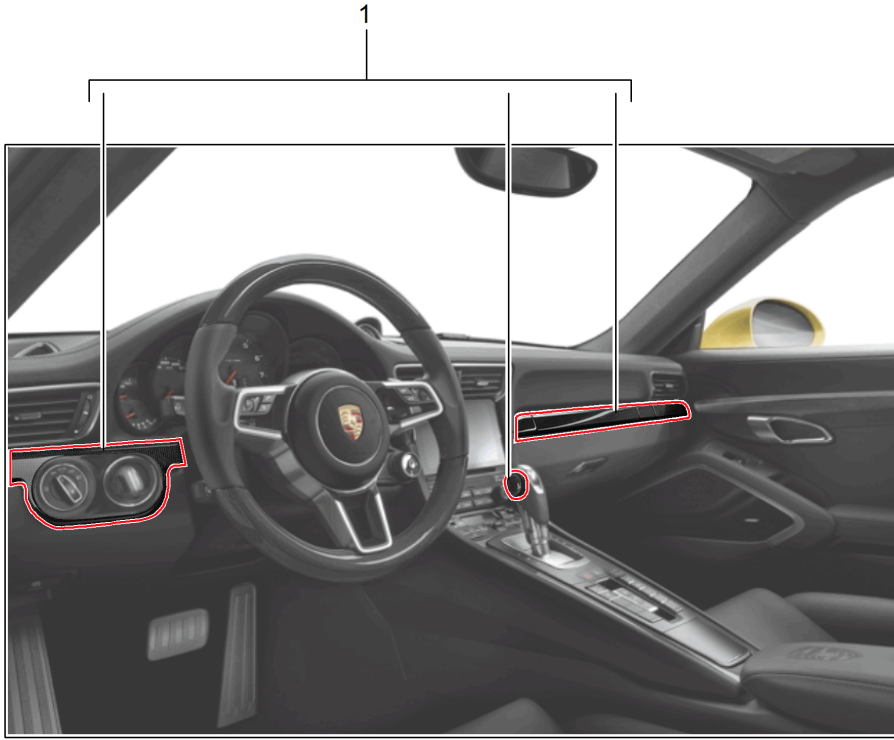

Model: TEQ 1

Model life 2012>>