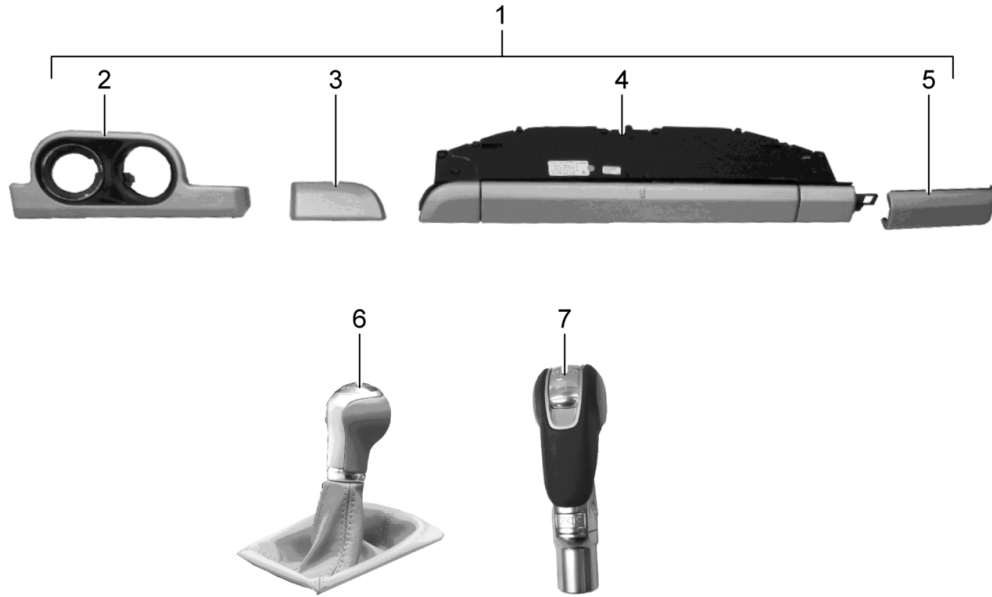

Model: TEQ 1

Model life 2012>>