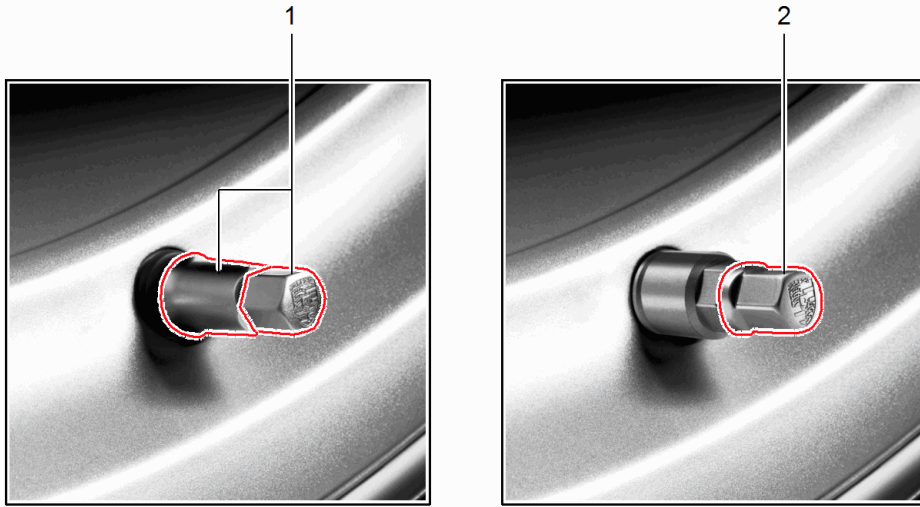

Model: TEQ 1

Model life 2012>>

Model: TEQ 1

Model life 2012>>

Pos	Part Number	Description	Remark	Qty	Model
1	000 044 601 00	Valve cap Porsche crest silver Black Cap Valve cap  with: Porsche crest Set Included Rubber valve Cap Valve cap	12- 13- 14-	1	911 (991) Boxster Cayman
2	000 044 602 15	with: Porsche crest Set Included Rubber valve Cap Valve cap		1	PR:482,483
3	991 044 602 66	with: Porsche crest Set Discontinued part Cap Valve cap Black Porsche crest Coloured Set		1	PR:-482,-483
(3)	991 044 602 67	Cap Valve cap Black Porsche crest Coloured Set		1	PR:482,483
4	991 044 602 69	Cap Valve cap silver Porsche crest Coloured Set		1	PR:482,483
5	991 044 602 65	Cap Valve cap Black Porsche crest Black-white Set		1	PR:-482,-483
6	991 044 602 68	Cap Valve cap silver Porsche crest Black-white Set		1	PR:482,483