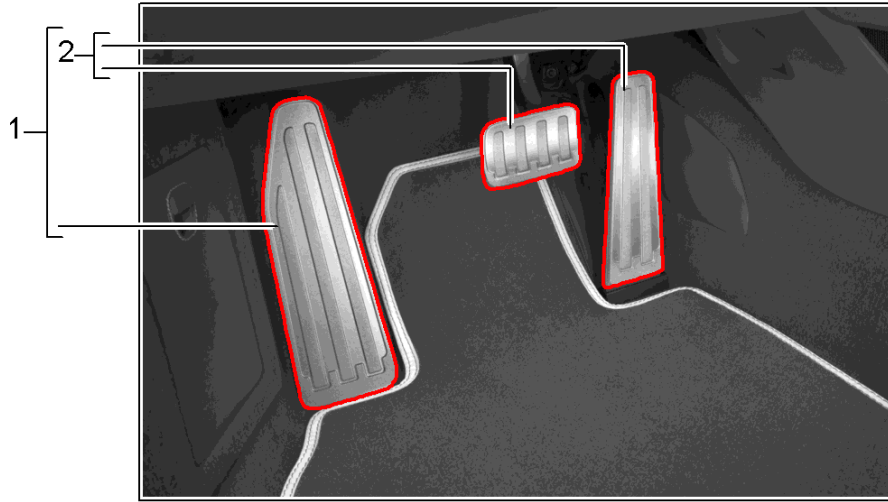

Model: TEQ 1

Model life 2012>>

Model: TEQ 1

Model life 2012>>

Pos	Part Number	Description	Remark	Qty	Model
1	991 044 700 00	Pedal cap Foot rest aluminium Pedal cap Foot rest Set	12- 13- 14- lhd	1	911 (991) Boxster Cayman PR:250,098
2	991 044 700 01	Pedal cap Set	 rhd	1	PR:250,099
3	991 044 700 02	Pedal cap Foot rest Set	 lhd	1	PR:480,487, 098
4	991 044 700 03	Pedal cap Set	 rhd	1	PR:480,487, 099