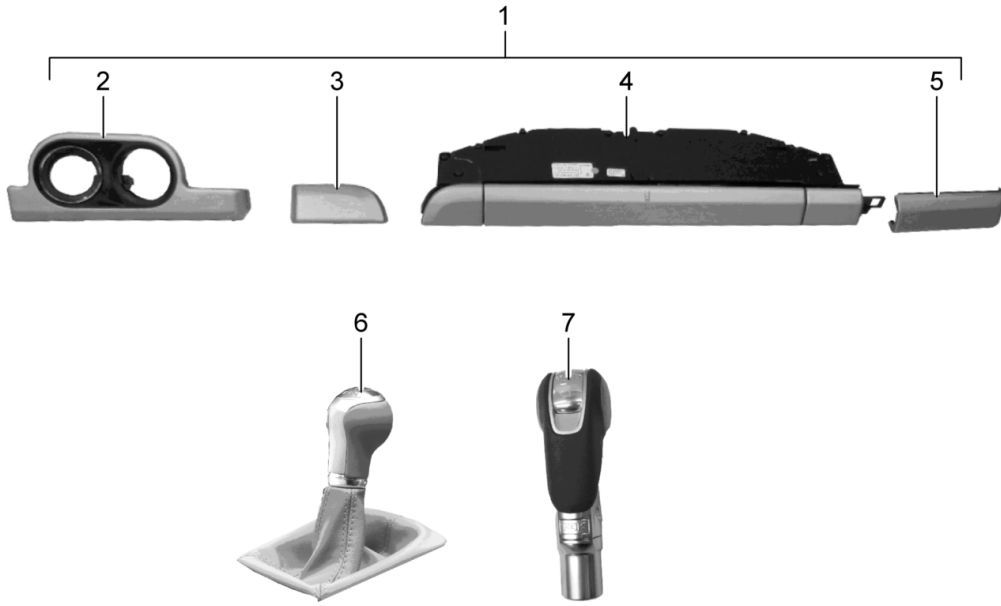

Model: TEQ 1

Model life 2012>>