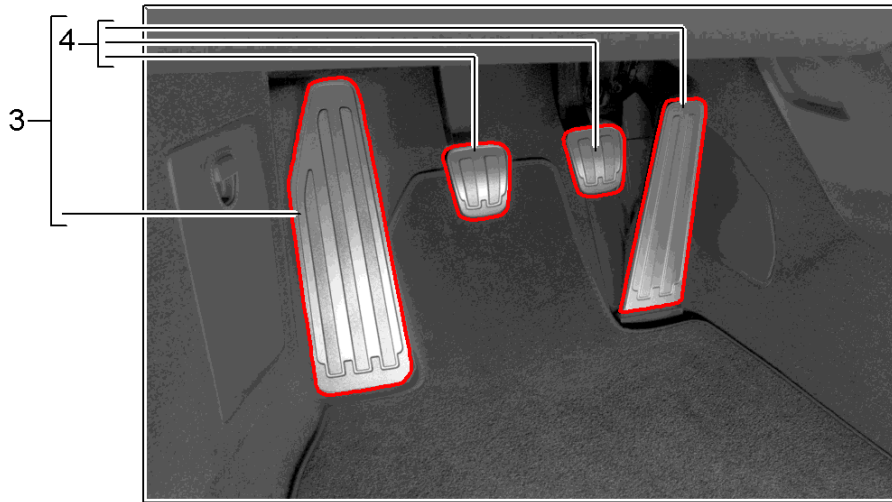

Model: TEQ 1

Model life 2012>>

Model: TEQ 1

Model life 2012>>

Pos	Part Number	Description	Remark	Qty	Model
1	991 044 700 00	Pedal cap Foot rest aluminium Pedal cap Foot rest Set	12- 13- 14- lhd	1	911 (991) Boxster Cayman PR:250,098
2	991 044 700 01	Pedal cap Set	 rhd	1	PR:250,099
3	991 044 700 02	Pedal cap Foot rest Set	 lhd	1	PR:480,487, 098
4	991 044 700 03	Pedal cap Set	 rhd	1	PR:480,487, 099