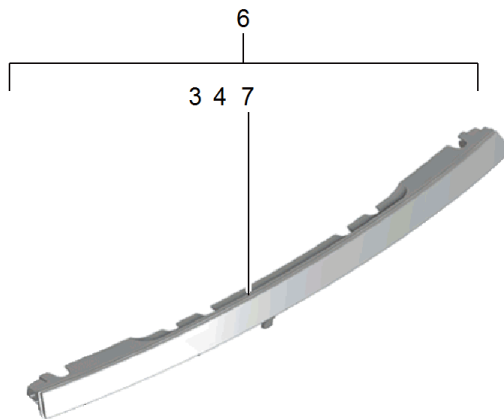

Model: TEQ 1

Model life 2012>>

Model: TEQ 1 Model life 2012>>

Pos	Part Number	Description	Remark	Qty	Model
-		Rear light Clear Dark workshop manual 911 carrera Group 9 Attention	12-16 14-16 -16 17-		911 (991) Turbo Carrera 2 911 (991) C2
1	991 044 900 15	Rear light Set Clear	-16 drive on right	1	C2 C2 GTS GT3 / GT3 RS
(1)	991 044 900 16	Rear light Set Clear	-16 drive on left	1	C2 C2 GTS GT3 / GT3 RS
(1)	991 044 901 20	Rear light Set Dark	-16 drive on right	1	C2 C2 GTS GT3 Turbo
(1)	991 044 901 21	Rear light Set Dark	-16 drive on left	1	C2 C2 GTS GT3 Turbo
2	991 044 900 65	Rear light Set Clear	-16 drive on right	1	Turbo Turbo
(2)	991 044 900 66	Rear light Set Clear	-16 drive on left	1	Turbo
-		Set comprising:			Turbo
3		Rear light	left	1	
4		Rear light	right	1	
5		Additional brake light		1	Turbo
6	991 044 900 55	Rear light Set Clear	-16 drive on right	1	C4 / C4S C4 GTS Targa 4 / 4S Targa 4 GTS
(6)	991 044 900 56	Rear light Set Clear	-16 drive on right	1	C4 / C4S C4 GTS Targa 4 / 4S Targa 4 GTS
-		Set comprising:			C4 / C4S C4 GTS Targa 4 / 4S Targa 4 GTS
3		Rear light	left	1	
4		Rear light	right	1	
7		Reflector cover		1	
8	991 044 902 20	Rear light Set Dark	17- drive on right	1	
(8)	991 044 902 21	Rear light Set Dark	17- drive on left	1