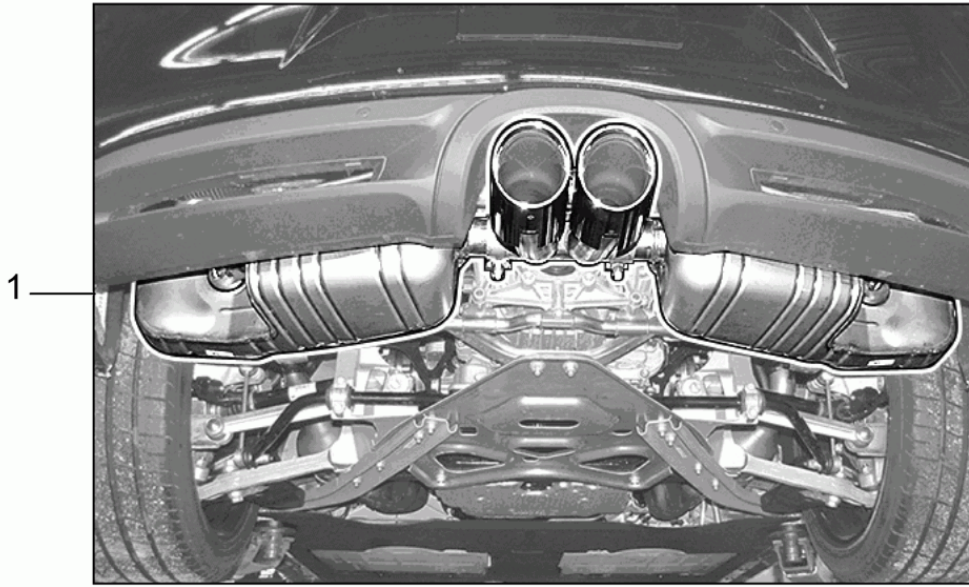

Model: TEQ 1

Model life 2012>>