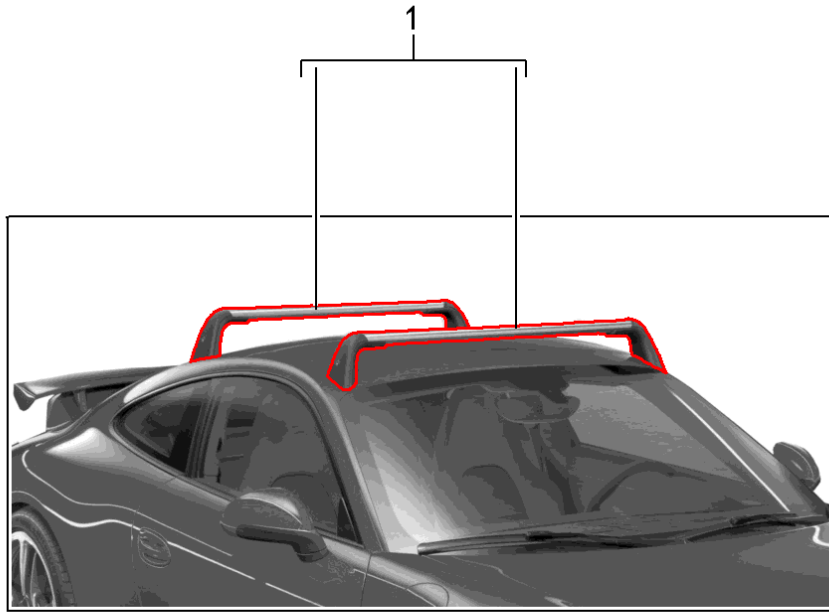

Model: TEQ 1

Model life 2012>>

Model: TEQ 1                      Model life 2012>>

Pos	Part Number	Description	Remark	Qty	Model
-		Roof carrier D - MJ 2012>> Operating instructions 911 coupe Attention			911 (991) Coupe  alle
1	991 801 105 00	Roof carrier Main support Set		1	
2	955 801 385 00	Protective rubber		1	1020 mm
3	955 044 000 59	key Set		1	
4	970 801 411 00	Roof carrier State lock number Set of locks		1	
-		Roof carrier Set comprising:			
5		key		2	
6		Lock cylinders		1	