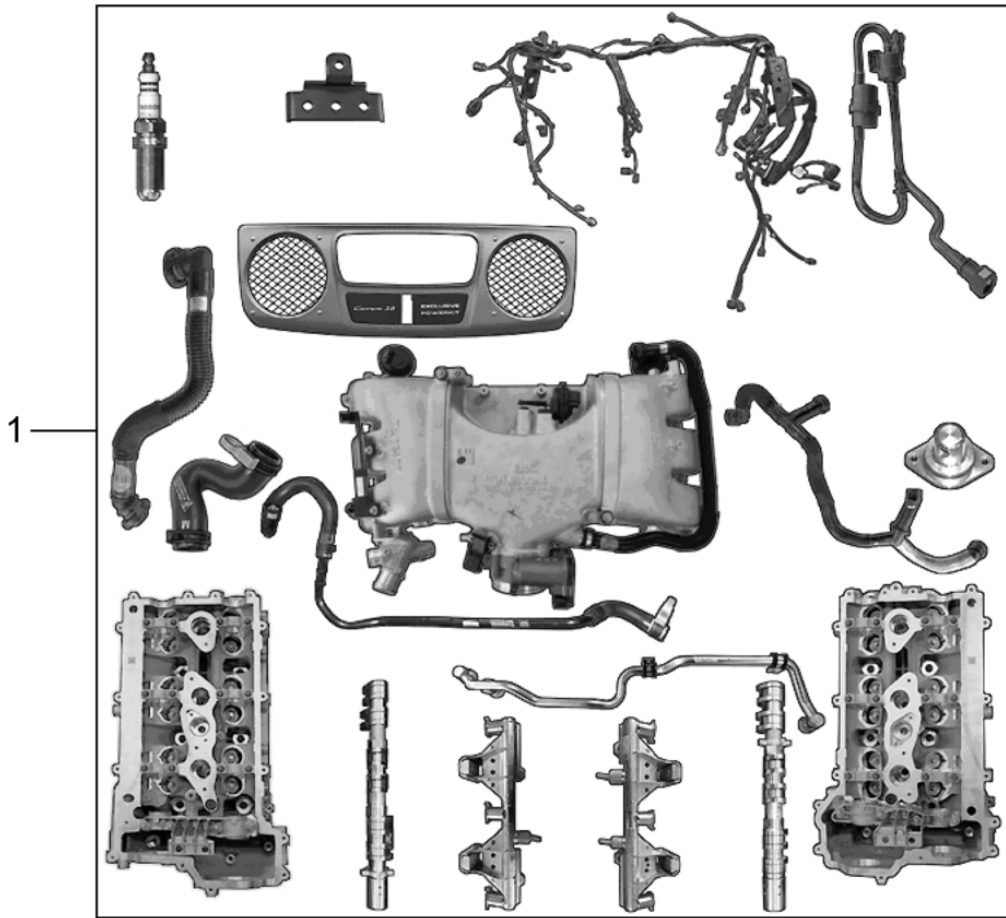

Model: TEQ 1 Model life 2012>>

Pos	Part Number	Description	Remark	Qty	Model
1	000 044 001 02	Polish White Care kit		1	
2	000 044 002 20	Polish White Car polish		1	
3	000 044 002 18	Paint Polish White		1	
4	000 044 002 13	'Hard wax' car polish Leather care product White		1	
5	000 044 002 10	Polishing agent for leather Leather care product White		1	
6	000 044 002 23	Leather cleaner Insect remover White		1	
7	000 044 002 24	Insect remover Window cleaning solution White	inner	1	
8	000 044 002 11	Car shampoo White Paint and		1	
9	000 044 002 15	Cabrio roof Rim cleaner White		1	
10	000 044 000 96	Aerosol can Sponge With lettering:	PORSCHE	1	

Model: TEQ 1

Model life 2012>>