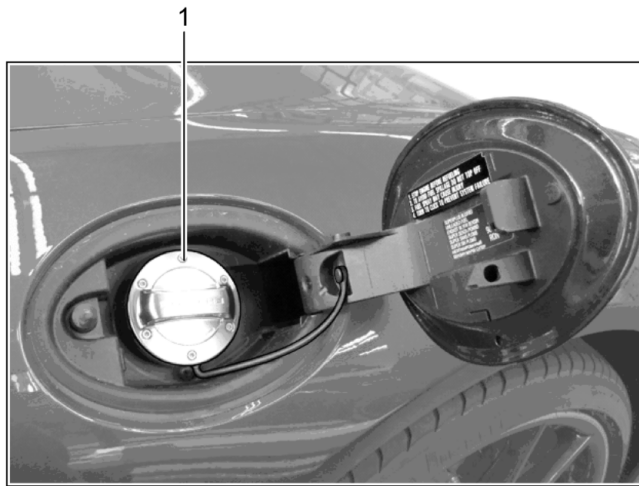

Model: TEQ 1

Model life 2012>>

Model: TEQ 1 Model life 2012>>

Pos	Part Number	Description	Remark	Qty	Model
-		Fuel tank cap Aluminium look Inst. & Conv. Instructions 911 / BOXSTER / CAYMAN Group 2 2005 (47/12) 2005 (54/12) 2005 (2/13) Attention	12- 13- 14-		911 (991) Boxster Cayman 911 Boxster Cayman
1	000 044 001 91	cap with retaining strap for fuel tank Aluminium look Set		1	
2		Fuel tank cap Aluminium look		1	
3		Holding strap		1	Panamera
4		Holding strap		1	Cayenne
5		Holding strap		1	Sportwagen
(6)	996 006 118 01	Sticker Warning note		1	00004400190
6	7P5 010 869 D	Sticker Warning note		1	00004400191