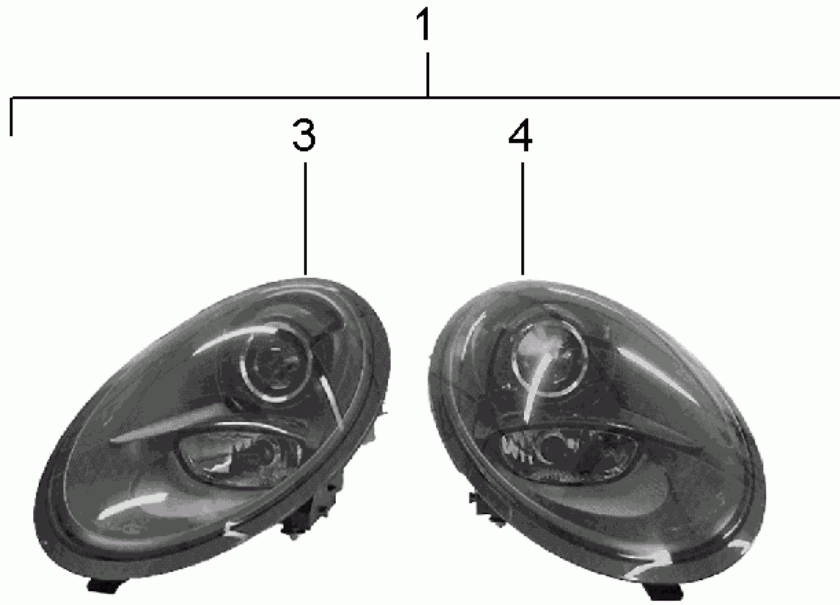

Model: TEQ 1

Model life 2012>>