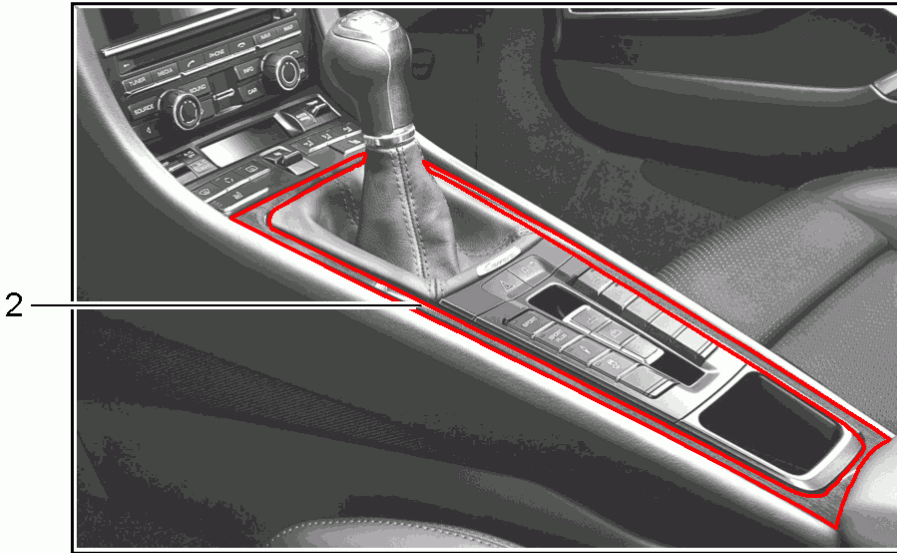

Model: TEQ 1

Model life 2012>>