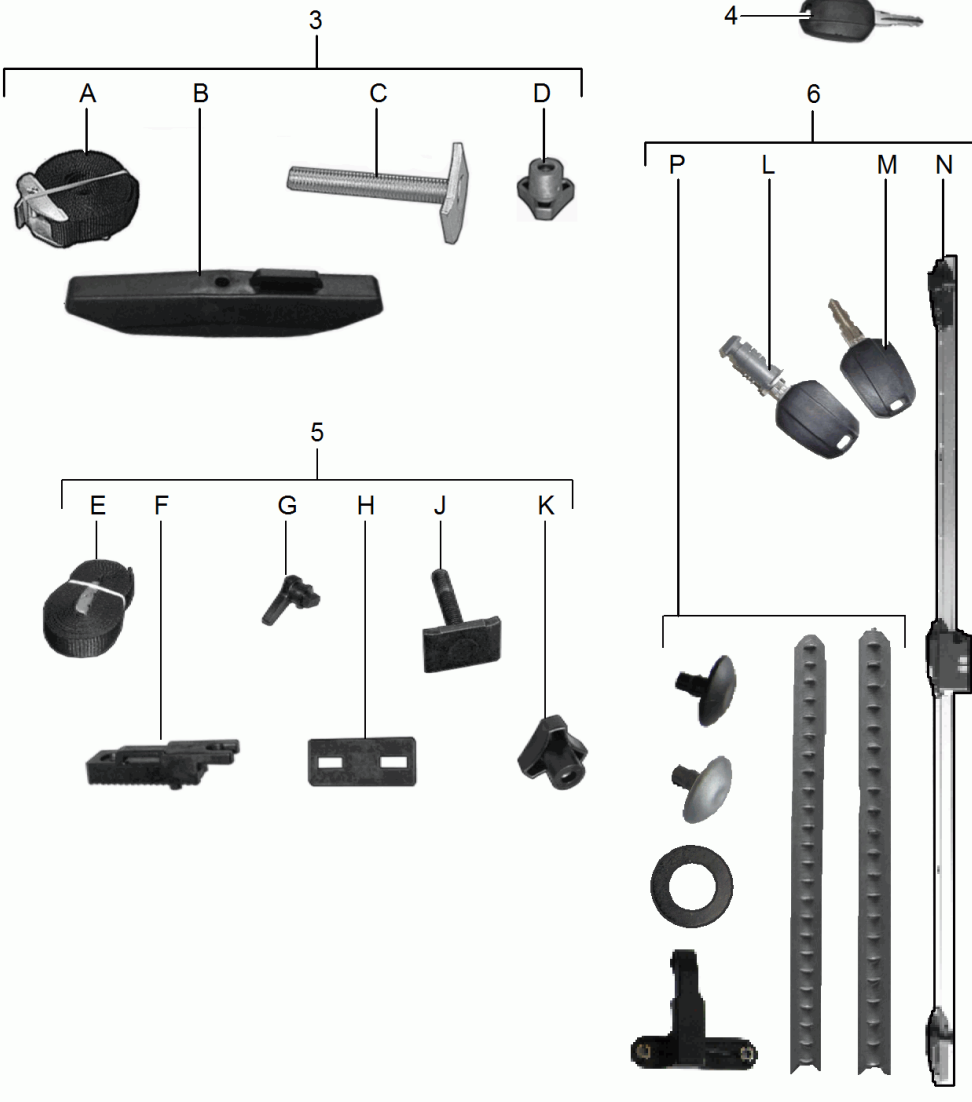

Model: TEQ 1   Model life 2012>>

Pos	Part Number	Description	Remark	Qty	Model
-		Roof carrier D - MJ 2012>> Operating instructions 911 coupe Attention			911 (991) Coupe alle
1	991 801 105 00	Roof carrier Main support Set		1	
2	955 801 385 00	Protective rubber		1	1020 mm
3	955 044 000 59	key Set		1	
4	970 801 411 00	Roof carrier State lock number Set of locks		1	
-		Roof carrier Set comprising:			
5		key		2	
6		Lock cylinders		1	

Model: TEQ 1

Model life 2012>>