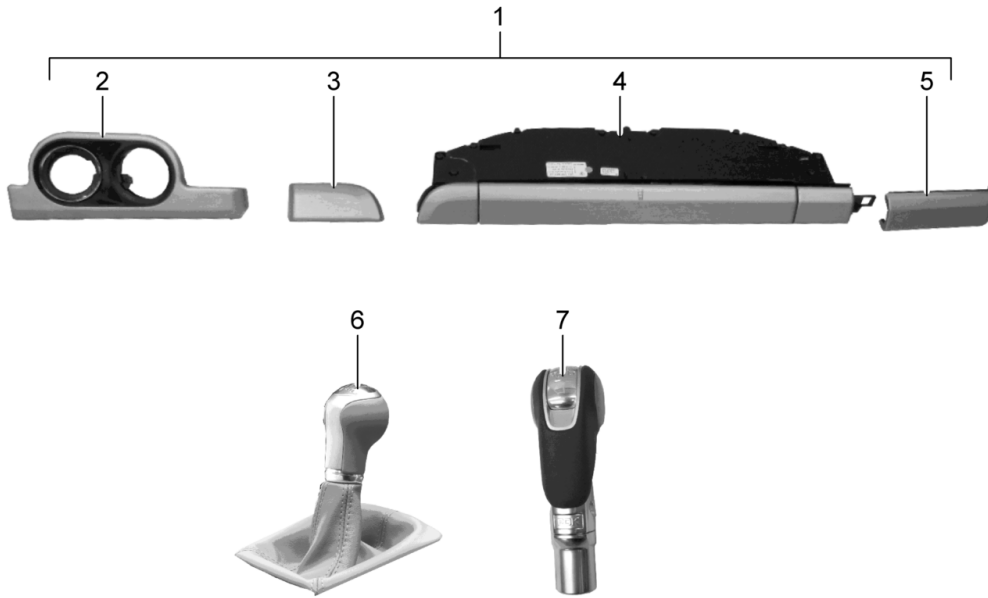

Model: TEQ 1

Model life 2012>>