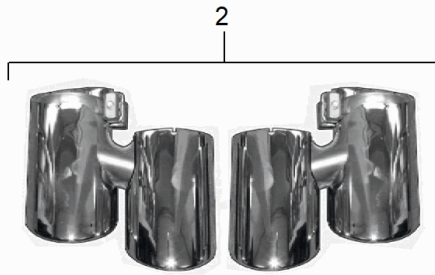

Model: TEQ 1

Model life 2012>>

Model: TEQ 1 Model life 2012>>

Pos	Part Number	Description	Remark	Qty	Model
-		Sports tailpipe Inst. & Conv. Instructions 911 carrera Group 2 2635 (24/12) Attention	12-16 17-		911 (991) C2
1	991 044 200 10	Exhaust tail pipe Sports tailpipe Set High gloss silver	MA1.04	1	-16 Carrera PR:-176
2	991 044 200 11	Exhaust tail pipe Sports tailpipe Set High gloss silver	-16 MA1.03	1	PR:-176 Carrera S
(2)	991 044 200 12	Exhaust tail pipe Sports tailpipe Set Black	-16	1	PR:176
1	991 044 200 20	Tailpipe Sports tailpipe Set Simple silver	17-	1	PR:-176 Carrera Targa 4
(1)	991 044 200 21	Tailpipe Sports tailpipe Set Simple Black	17-	1	PR:-176 Carrera Targa 4
2	991 044 200 22	Tailpipe Sports tailpipe Set Double silver	17-	1	PR:-176 Carrera S Targa 4S
(2)	991 044 200 23	Tailpipe Sports tailpipe Set Double Black	17-	1	PR:-176 Carrera S Targa 4S
3	991 044 200 24	Tailpipe Sports tailpipe Set silver	17-	1	PR:176 Carrera / S Targa / S Carrera GTS Targa GTS
(3)	991 044 200 25	Tailpipe Sports tailpipe Set Black	17-	1	Carrera / S Targa / S PR:176