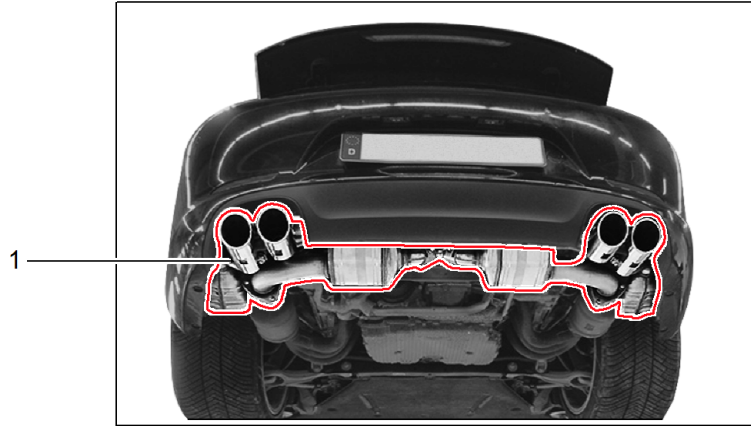

Model: TEQ 1

Model life 2012>>