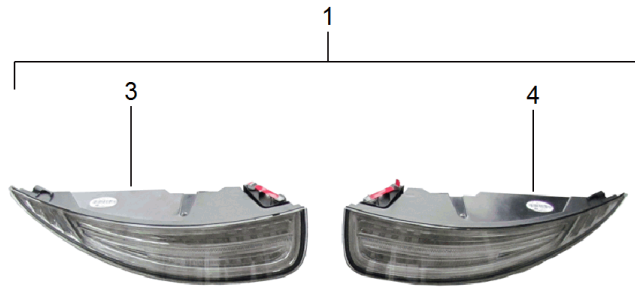

Model: TEQ 1

Model life 2012>>

Model: TEQ 1 Model life 2012>>

Pos	Part Number	Description	Remark	Qty	Model
-		Rear light Clear Dark workshop manual 911 carrera Group 9 Attention	12-16 14-16 -16 17-		911 (991) Turbo Carrera 2 911 (991) C2
1	991 044 900 15	Rear light Set Clear	-16 drive on right	1	C2 C2 GTS GT3 / GT3 RS
(1)	991 044 900 16	Rear light Set Clear	-16 drive on left	1	C2 C2 GTS GT3 / GT3 RS
(1)	991 044 901 20	Rear light Set Dark	-16 drive on right	1	C2 C2 GTS GT3 Turbo
(1)	991 044 901 21	Rear light Set Dark	-16 drive on left	1	C2 C2 GTS GT3 Turbo
2	991 044 900 65	Rear light Set Clear	-16 drive on right	1	Turbo Turbo
(2)	991 044 900 66	Rear light Set Clear	-16 drive on left	1	Turbo
-		Set comprising:			Turbo
3		Rear light	left	1	
4		Rear light	right	1	
5		Additional brake light		1	Turbo
6	991 044 900 55	Rear light Set Clear	-16 drive on right	1	C4 / C4S C4 GTS Targa 4 / 4S Targa 4 GTS
(6)	991 044 900 56	Rear light Set Clear	-16 drive on right	1	C4 / C4S C4 GTS Targa 4 / 4S Targa 4 GTS
-		Set comprising:			C4 / C4S C4 GTS Targa 4 / 4S Targa 4 GTS
3		Rear light	left	1	
4		Rear light	right	1	
7		Reflector cover		1	
8	991 044 902 20	Rear light Set Dark	17- drive on right	1	
(8)	991 044 902 21	Rear light Set Dark	17- drive on left	1