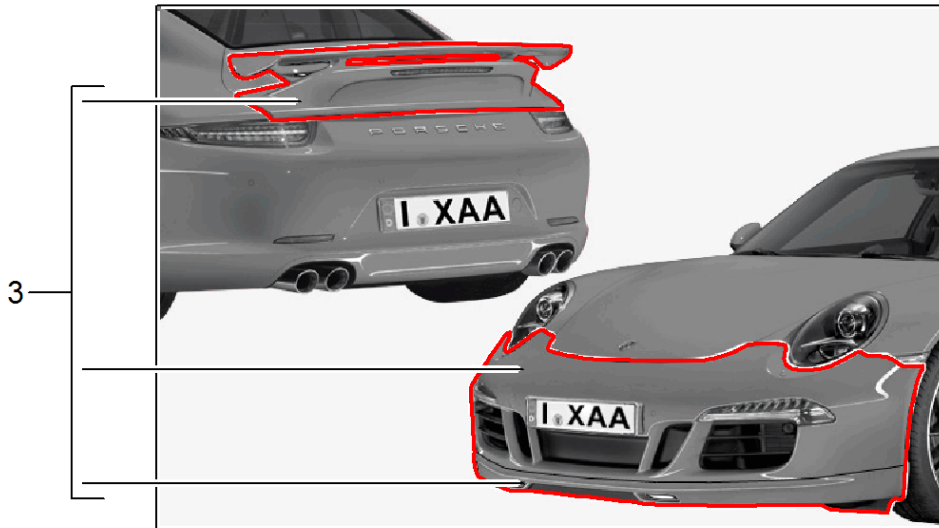

Model: TEQ 1

Model life 2012>>