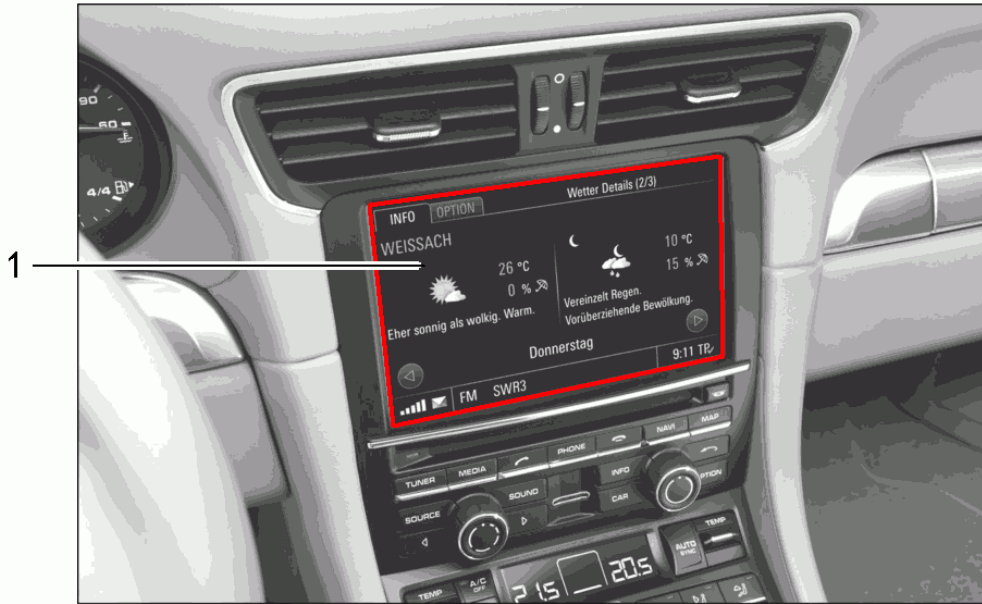

Model: TEQ 1

Model life 2012>>