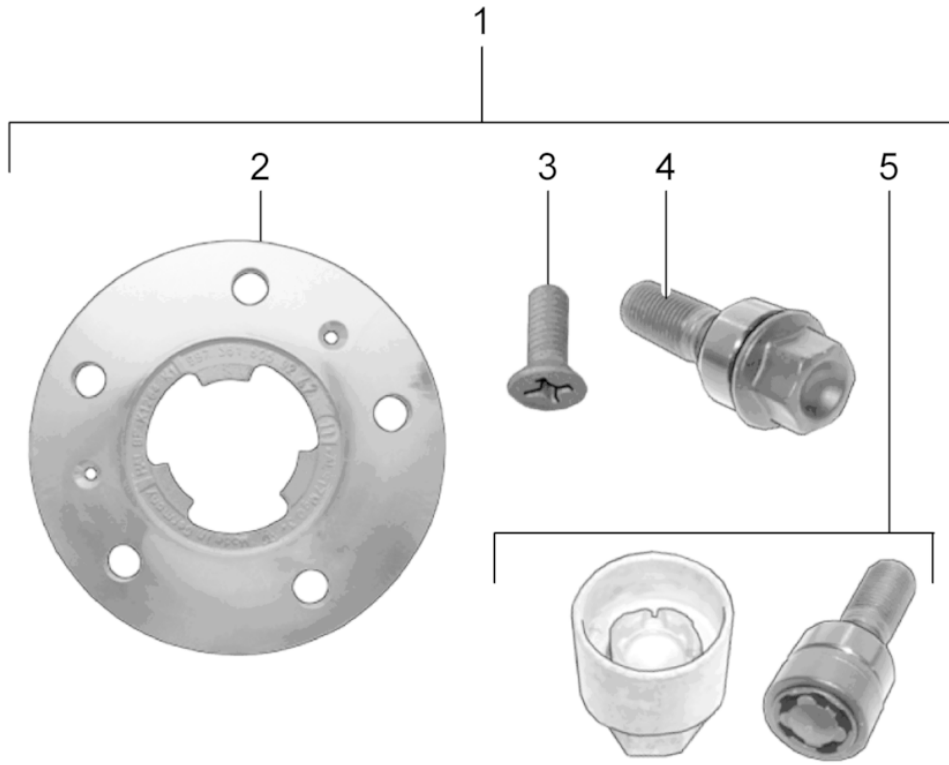

Model: TEQ 1

Model life 2012>>

Model: TEQ 1 Model life 2012>>

Pos	Part Number	Description	Remark	Qty	Model
-		Shim 5 MM Not for: Wheels 991.362.162.40.FFF 991.362.167.40.FFF 991.362.167.41.FFF Use	12-16 13-16 14-16		911 (991 I) Boxster Cayman 911 alle C2 / C2S C4 / C4S
-		only in conj. with: Wheels 981.362.120.05.FFF 981.362.122.05.FFF Wheels 981.362.120.04.FFF 981.362.122.04.FFF			Boxster Cayman
-		Inst. & Conv. Instructions 911 / BOXSTER / CAYMAN Group 4 4413 (28/11) 4413 (64/12) 4413 (21/13) Attention			911 Boxster Cayman
1	991 044 500 00	Spacer ring 5 mm Set		1	- "J.."
-		Set comprising:			
2	997 361 605 92	Spacer ring		4	5 mm
3	900 269 106 01	countersunk bolt		8	M6 x 16
4	WHT 004 676 A	Wheel bolt Black		16	M14x1,5x49
5	991 361 980 00	1 set wheel studs, anti-theft Wheel bolt Black		1	M14X1,5X49