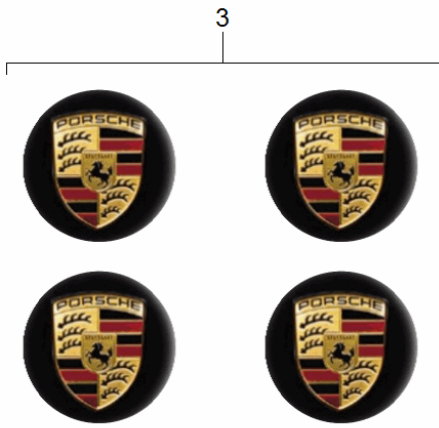

Model: TEQ 1

Model life 2012>>