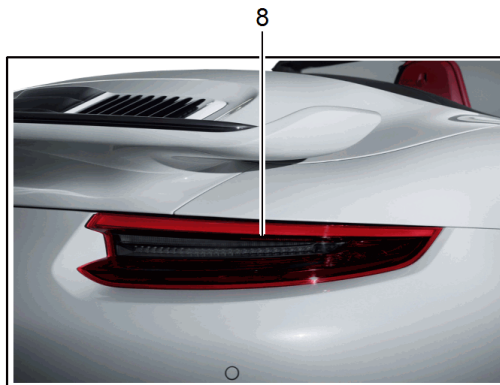

Model: TEQ 1

Model life 2012>>

Model: TEQ 1 Model life 2012>>

Pos	Part Number	Description	Remark	Qty	Model
-		Rear light Clear Dark workshop manual 911 carrera Group 9 Attention	12-16 14-16 -16 17-		911 (991) Turbo Carrera 2 911 (991) C2
1	991 044 900 15	Rear light Set Clear	-16 drive on right	1	C2 C2 GTS GT3 / GT3 RS
(1)	991 044 900 16	Rear light Set Clear	-16 drive on left	1	C2 C2 GTS GT3 / GT3 RS
(1)	991 044 901 20	Rear light Set Dark	-16 drive on right	1	C2 C2 GTS GT3 Turbo
(1)	991 044 901 21	Rear light Set Dark	-16 drive on left	1	C2 C2 GTS GT3 Turbo
2	991 044 900 65	Rear light Set Clear	-16 drive on right	1	Turbo Turbo
(2)	991 044 900 66	Rear light Set Clear	-16 drive on left	1	Turbo
-		Set comprising:			Turbo
3		Rear light	left	1	
4		Rear light	right	1	
5		Additional brake light		1	Turbo
6	991 044 900 55	Rear light Set Clear	-16 drive on right	1	C4 / C4S C4 GTS Targa 4 / 4S Targa 4 GTS
(6)	991 044 900 56	Rear light Set Clear	-16 drive on right	1	C4 / C4S C4 GTS Targa 4 / 4S Targa 4 GTS
-		Set comprising:			C4 / C4S C4 GTS Targa 4 / 4S Targa 4 GTS
3		Rear light	left	1	
4		Rear light	right	1	
7		Reflector cover		1	
8	991 044 902 20	Rear light Set Dark	17- drive on right	1	
(8)	991 044 902 21	Rear light Set Dark	17- drive on left	1