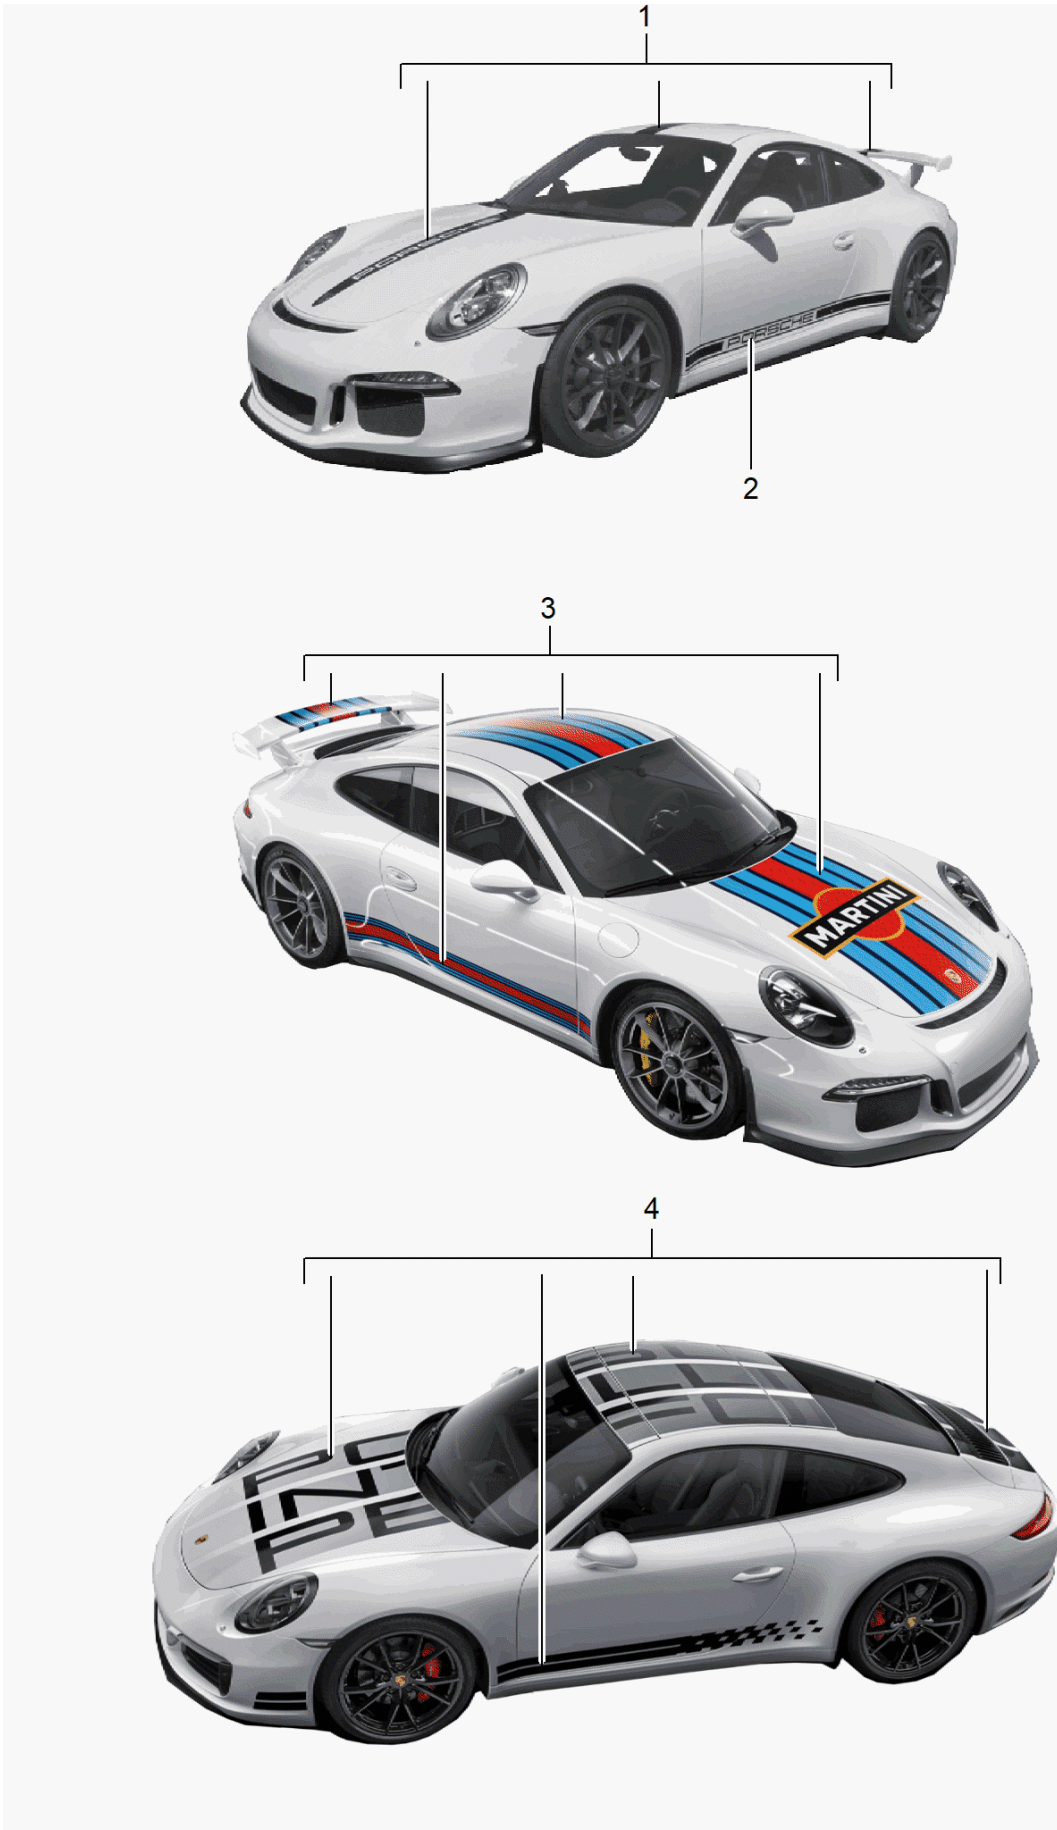

Model: TEQ 1

Model life 2012>>