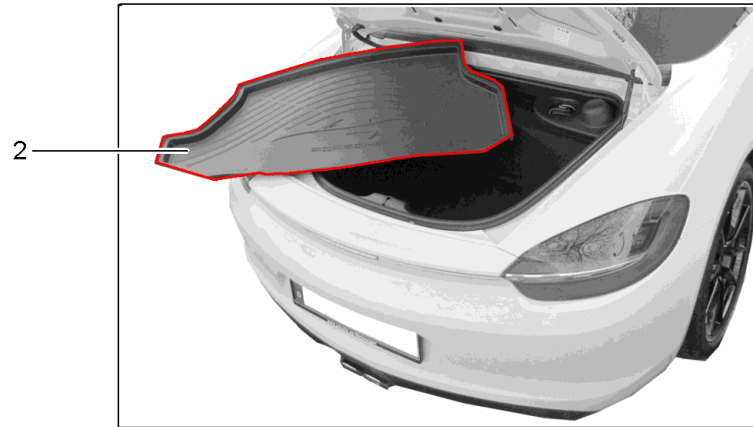

Model: TEQ 1

Model life 2012>>