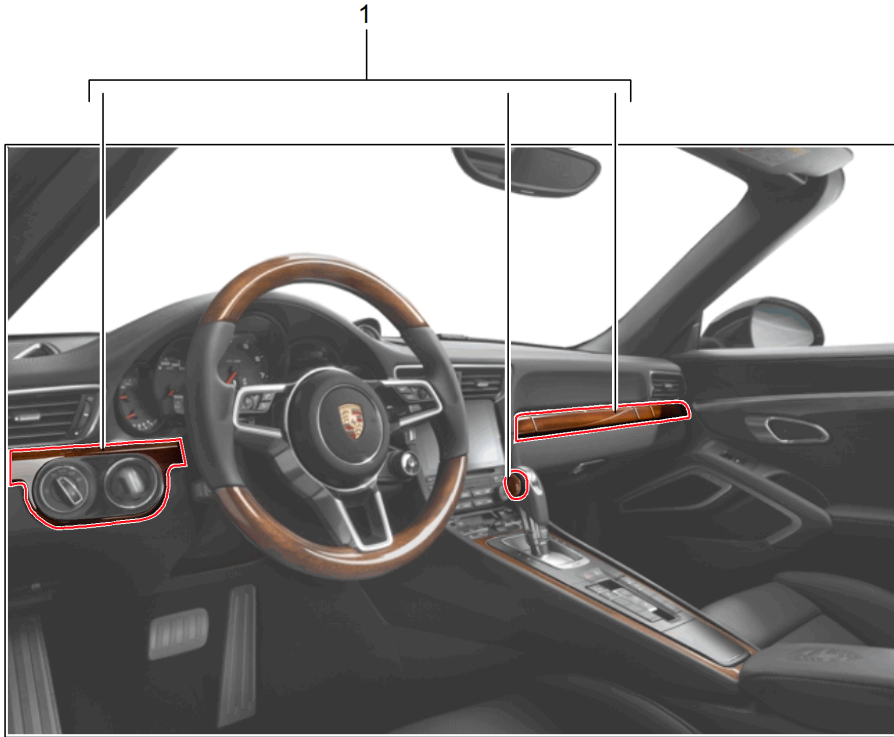

Model: TEQ 1

Model life 2012>>