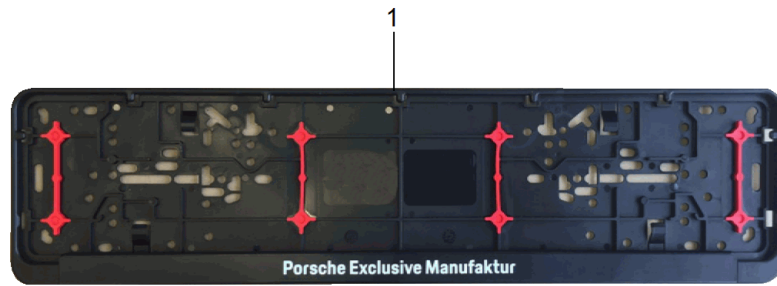

Model: TEQ 1

Model life 2012>>

P96006000 05 - 18