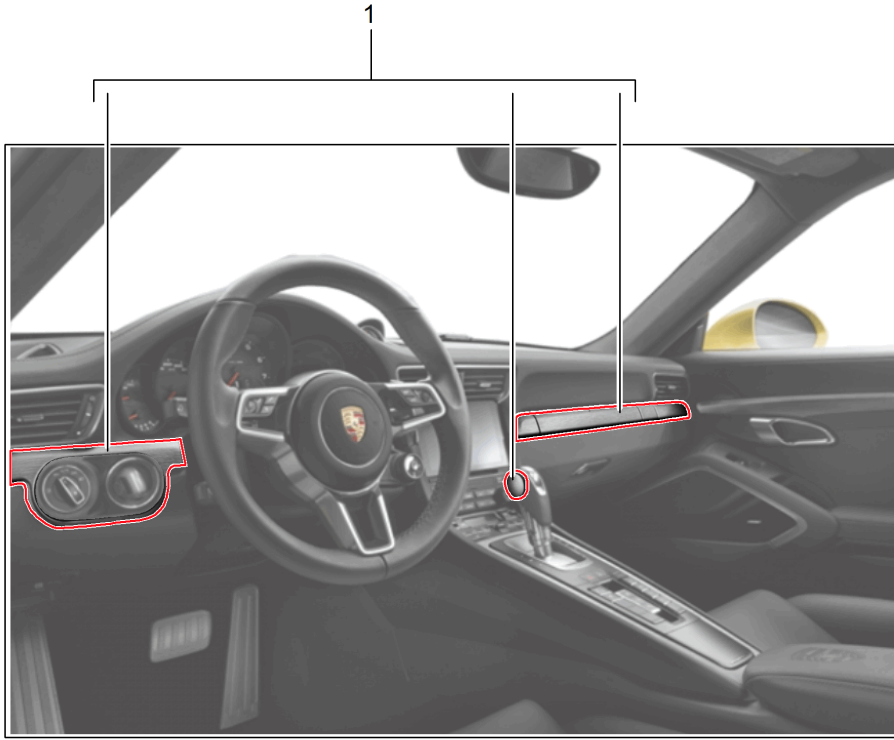

Model: TEQ 1

Model life 2012>>