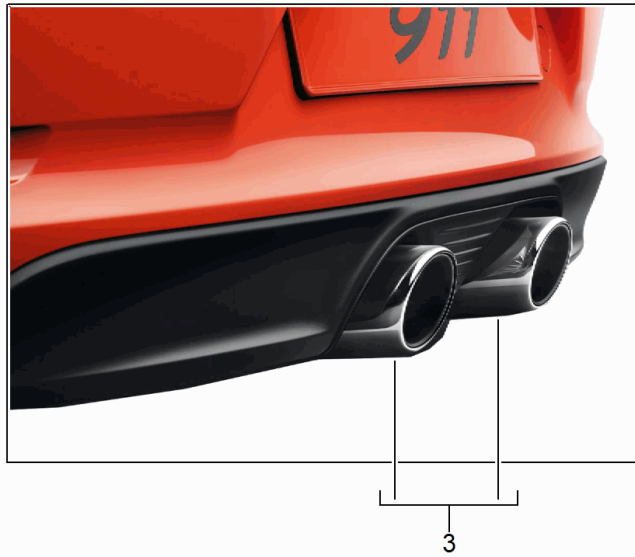

Model: TEQ 1

Model life 2012>>

Model: TEQ 1 Model life 2012>>

Pos	Part Number	Description	Remark	Qty	Model
-		Sports tailpipe Inst. & Conv. Instructions 911 carrera Group 2 2635 (24/12) Attention	12-16 17-		911 (991) C2
1	991 044 200 10	Exhaust tail pipe Sports tailpipe Set High gloss silver	MA1.04	1	-16 Carrera PR:-176
2	991 044 200 11	Exhaust tail pipe Sports tailpipe Set High gloss silver	-16 MA1.03	1	PR:-176 Carrera S
(2)	991 044 200 12	Exhaust tail pipe Sports tailpipe Set Black	-16	1	PR:176
1	991 044 200 20	Tailpipe Sports tailpipe Set Simple silver	17-	1	PR:-176 Carrera Targa 4
(1)	991 044 200 21	Tailpipe Sports tailpipe Set Simple Black	17-	1	PR:-176 Carrera Targa 4
2	991 044 200 22	Tailpipe Sports tailpipe Set Double silver	17-	1	PR:-176 Carrera S Targa 4S
(2)	991 044 200 23	Tailpipe Sports tailpipe Set Double Black	17-	1	PR:-176 Carrera S Targa 4S
3	991 044 200 24	Tailpipe Sports tailpipe Set silver	17-	1	PR:176 Carrera / S Targa / S Carrera GTS Targa GTS
(3)	991 044 200 25	Tailpipe Sports tailpipe Set Black	17-	1	Carrera / S Targa / S PR:176