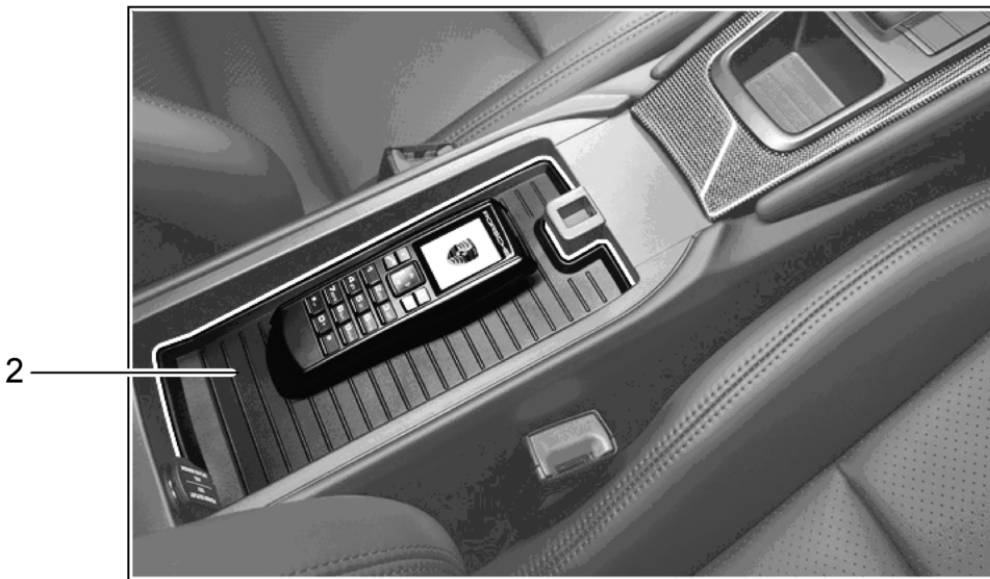

Model: TEQ 1

Model life 2012>>