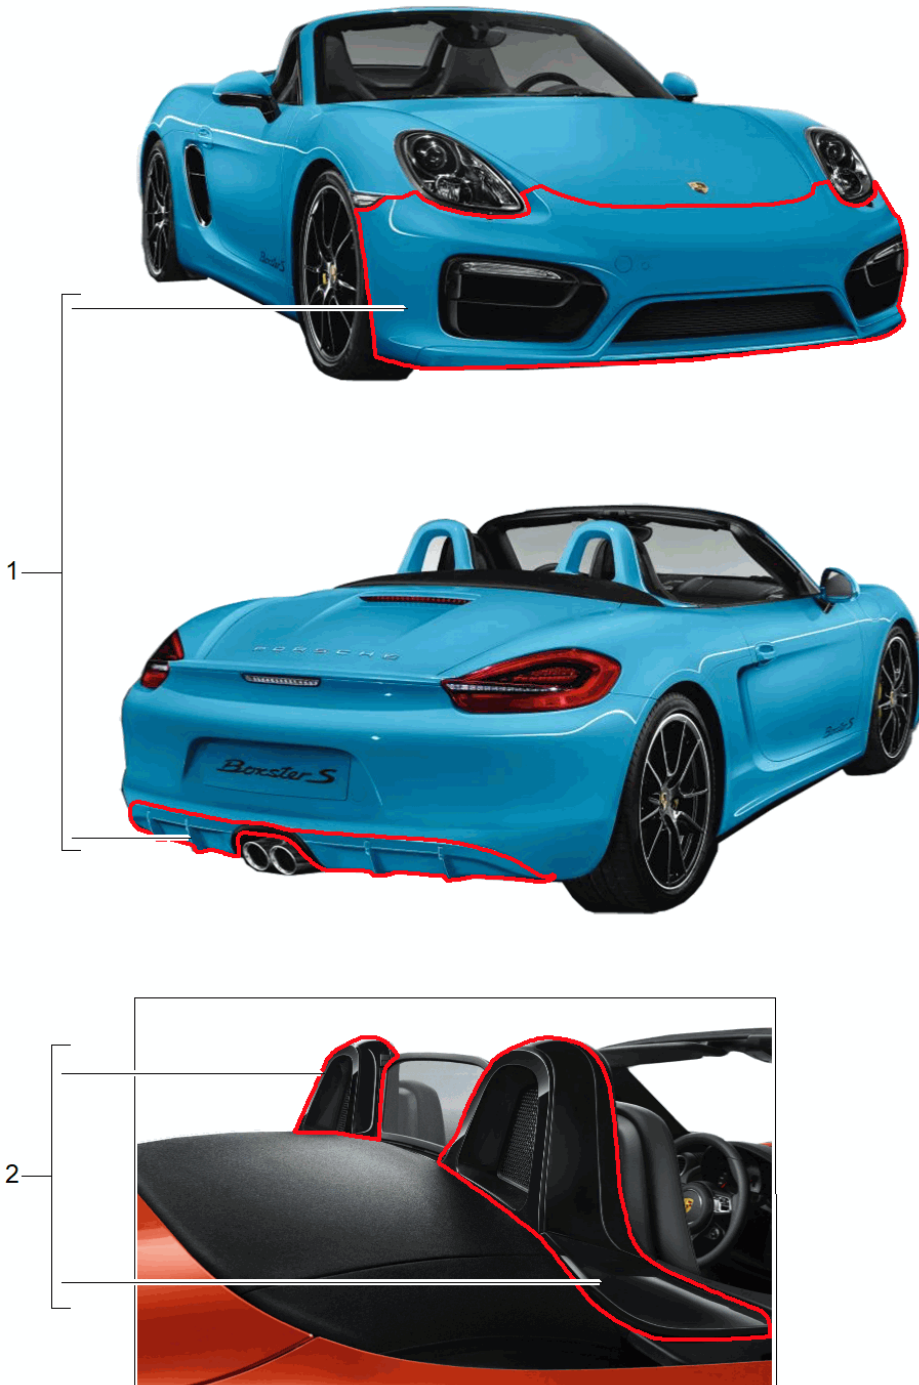

Model: TEQ 1

Model life 2012>>