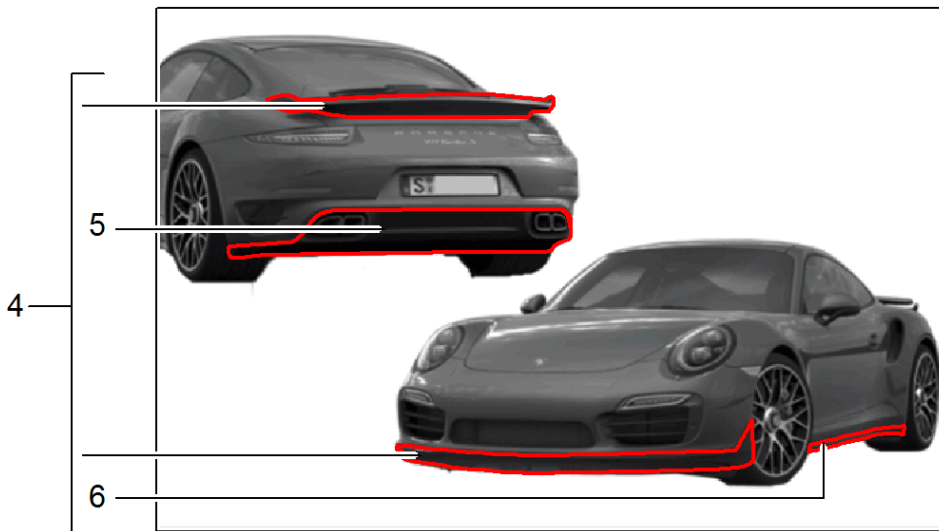

Model: TEQ 1

Model life 2012>>

Model: TEQ 1 Model life 2012>>

Pos	Part Number	Description	Remark	Qty	Model
		Aerokit "CUP"	12-		911 (991)
1	991 505 989 01	Retaining frame	center	1	PR:456
	991 505 989 01 1E0	Black			
2	991 505 995 00	Trim		1	PR:456
	991 505 995 00 1E0	Retaining frame Black			
-		Inst. & Conv. Instructions 911 carrera 6699 (21/12)			Coupe
3	991 044 800 88	Aerokit Set (complete)	-16	1	Coupe Basis OHNE/NOT FOR Targa
(3)	991 044 800 89	Aerokit Set (complete)	-16	1	Coupe OHNE/NOT FOR Targa PR:288
(3)	991 044 800 90	Aerokit Set (complete)	-16	1	Coupe OHNE/NOT FOR Targa PR:636
(3)	991 044 800 91	Aerokit Set (complete)	-16	1	Coupe OHNE/NOT FOR Targa PR:288,636
-	991 044 800 93	Aerokit Update	-16	1	Coupe OHNE/NOT FOR Targa PR:XAT
-	991 044 800 79	Aerokit Subsequent installation	-16	1	GTS OHNE/NOT FOR Targa PR:011
-		also use:			
-	991 044 801 02	Supplement set Aerokit  Parking aid	-16	1	C4 C4S Targa Targa 4S PR:635,636, 638
-	991 044 801 03	Supplement set Aerokit  Parking aid	-16	1	C4 C4S Targa Targa 4S PR:-635, -636,-638
-	991 044 801 04	Supplement set Aerokit  Parking aid	-16	1	C2 PR:635,636, 638,008
-	991 044 801 05	Supplement set Aerokit  Parking aid	-16	1	C2 PR:-635, -636,-638, 008
-	991 618 217 00	Control unit wind deflector		1	PR:XAA,651, 653
(6)	991 044 801 50	Side member trim Subsequent installation (complete)  Securing element		1	Coupe Cabriolet C4 / C4S C2 / C4 GTS Targa 4 / 4S