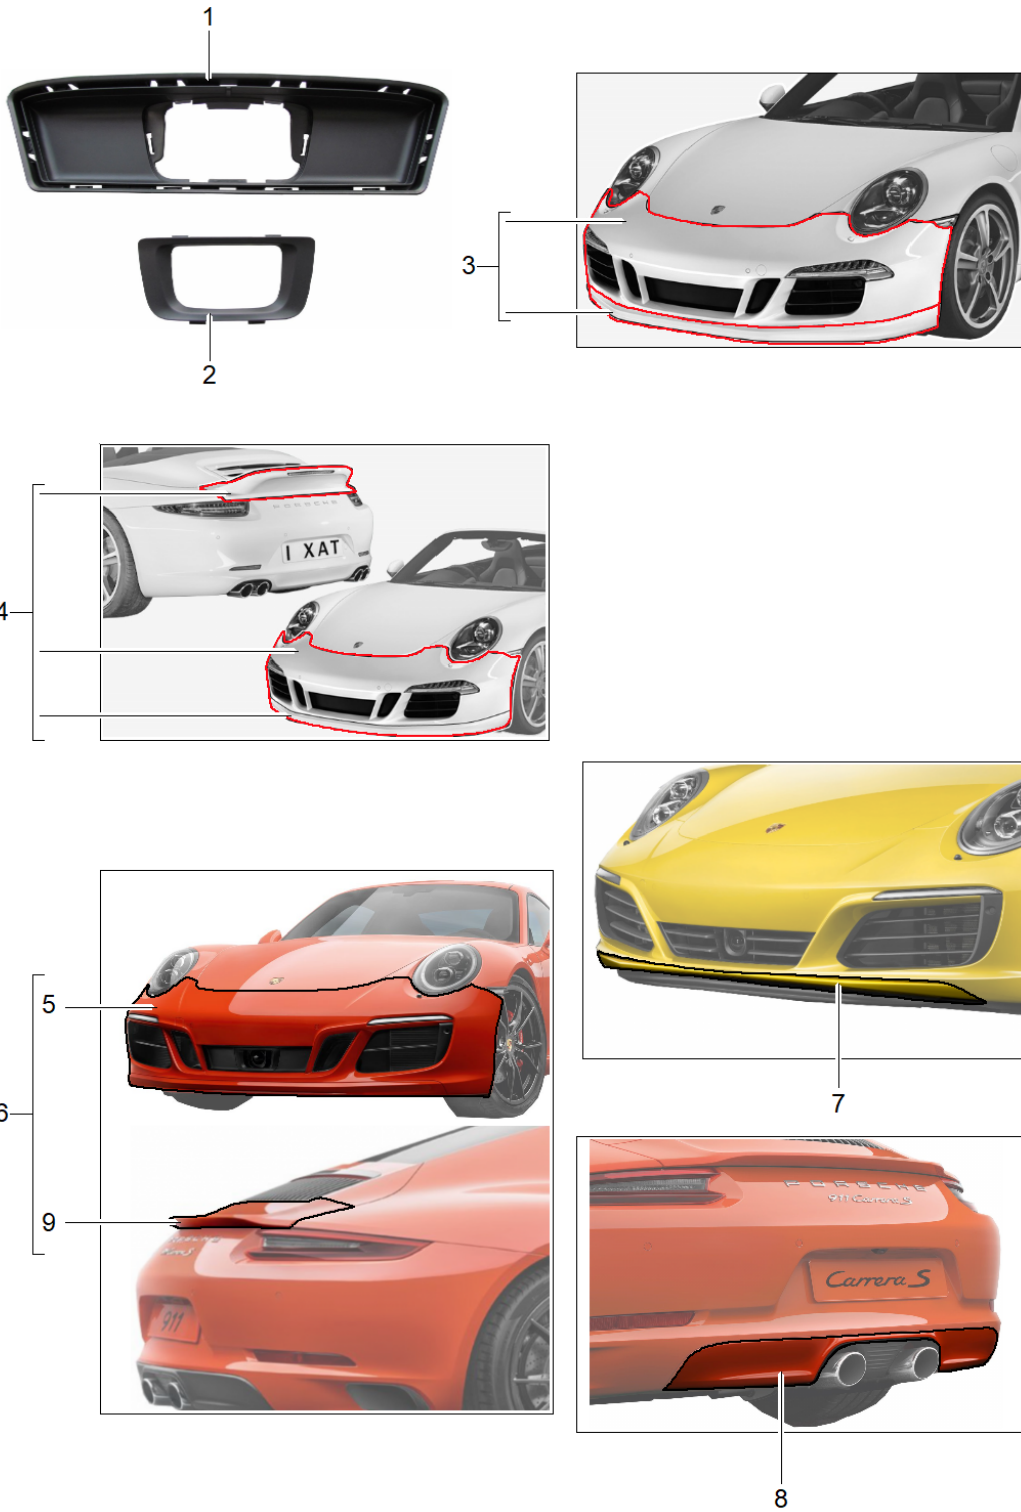

Model: TEQ 1

Model life 2012>>