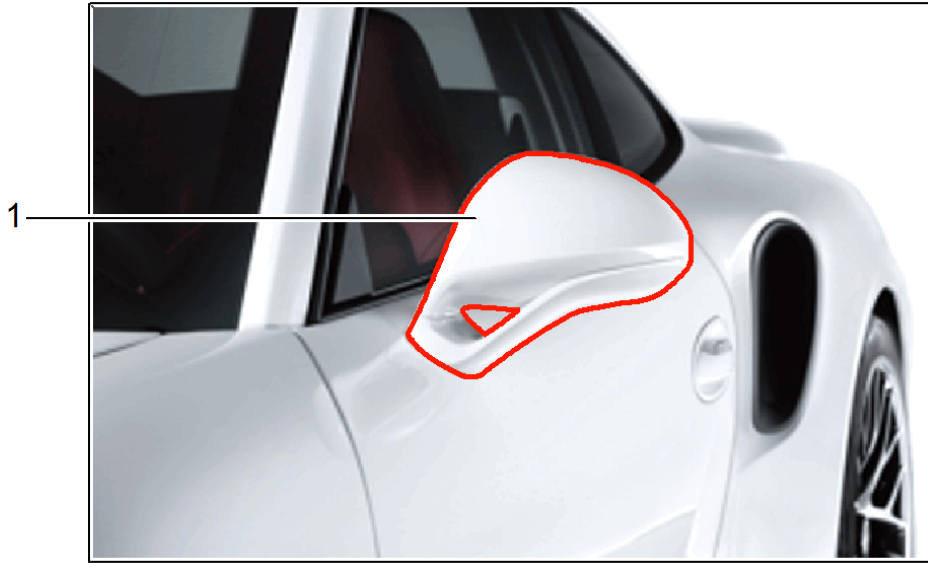

Model: TEQ 1

Model life 2012>>