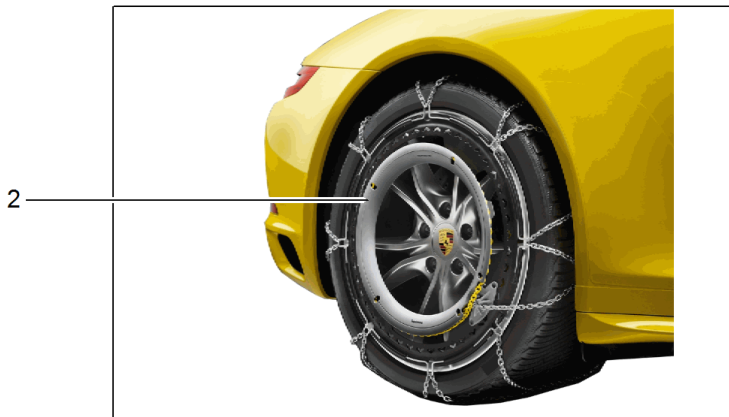

Model: TEQ 1

Model life 2012>>