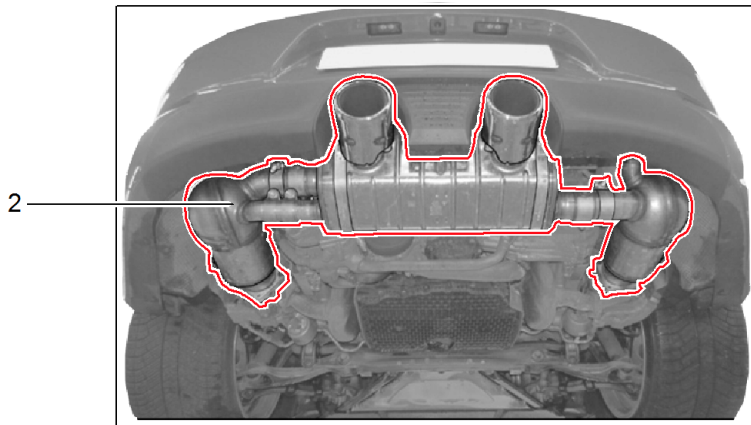

Model: TEQ 1

Model life 2012>>