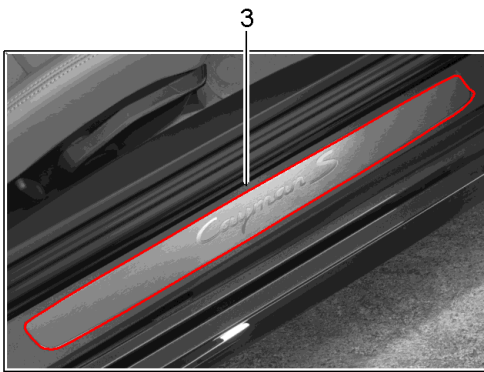

Model: TEQ 1

Model life 2012>>