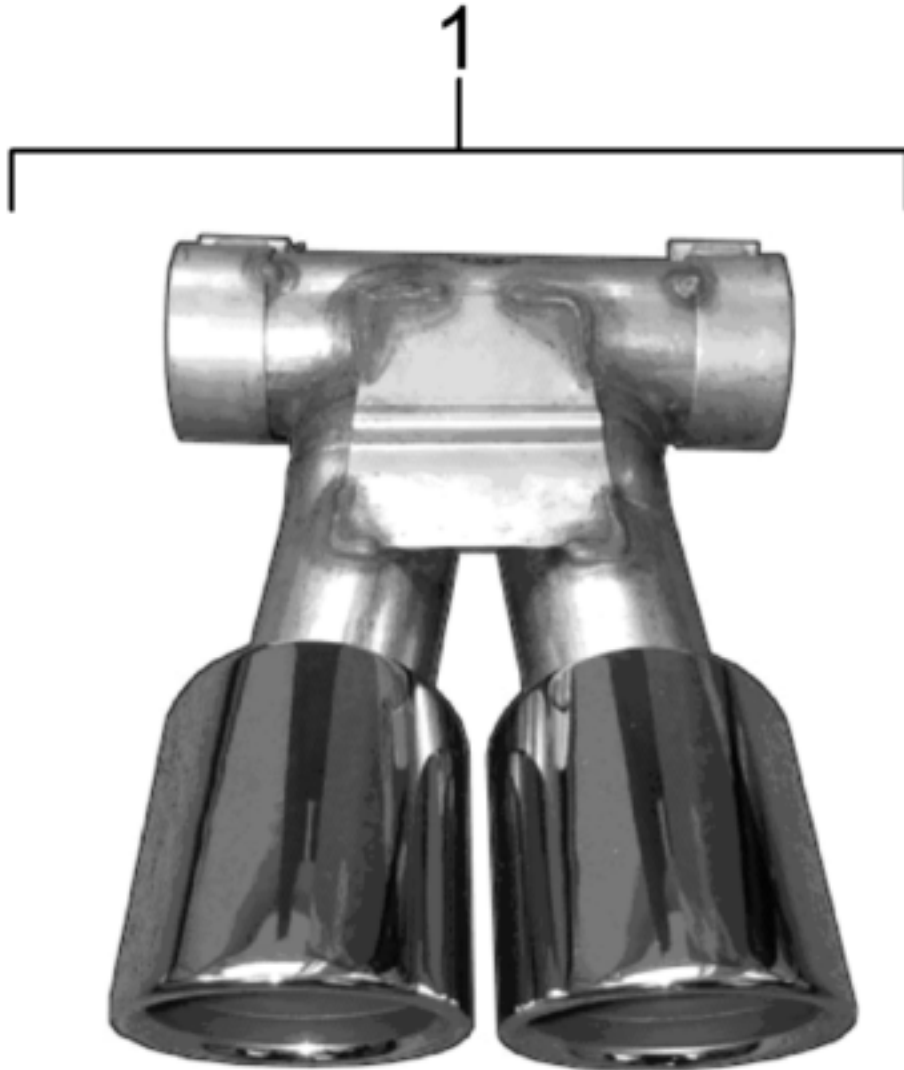

Model: TEQ 1

Model life 2012>>