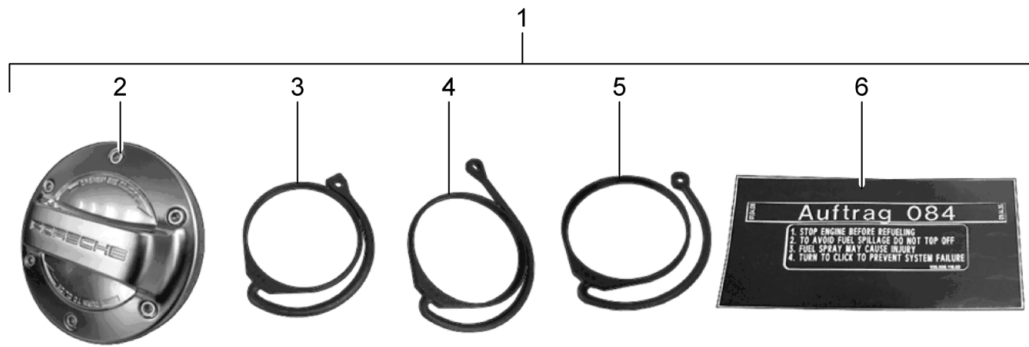

Model: TEQ 1

Model life 2012>>

Model: TEQ 1 Model life 2012>>

Pos	Part Number	Description	Remark	Qty	Model
-		Fuel tank cap Aluminium look Inst. & Conv. Instructions 911 / BOXSTER / CAYMAN Group 2 2005 (47/12) 2005 (54/12) 2005 (2/13) Attention	12- 13- 14-		911 (991) Boxster Cayman 911 Boxster Cayman
1	000 044 001 91	cap with retaining strap for fuel tank Aluminium look Set		1	
2		Fuel tank cap Aluminium look		1	
3		Holding strap		1	Panamera
4		Holding strap		1	Cayenne
5		Holding strap		1	Sportwagen
(6)	996 006 118 01	Sticker Warning note		1	00004400190
6	7P5 010 869 D	Sticker Warning note		1	00004400191