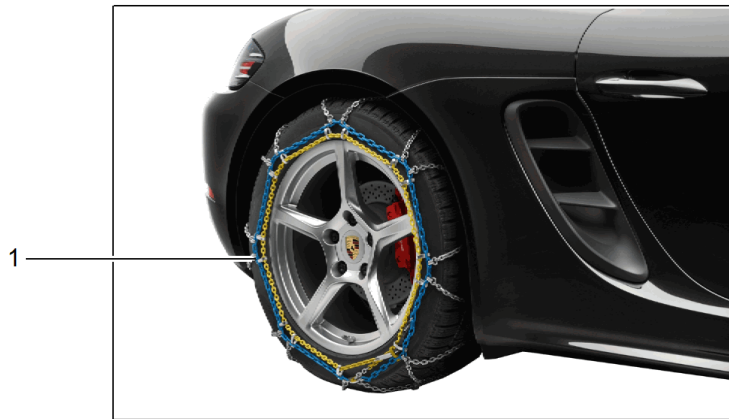

Model: TEQ 1

Model life 2012>>