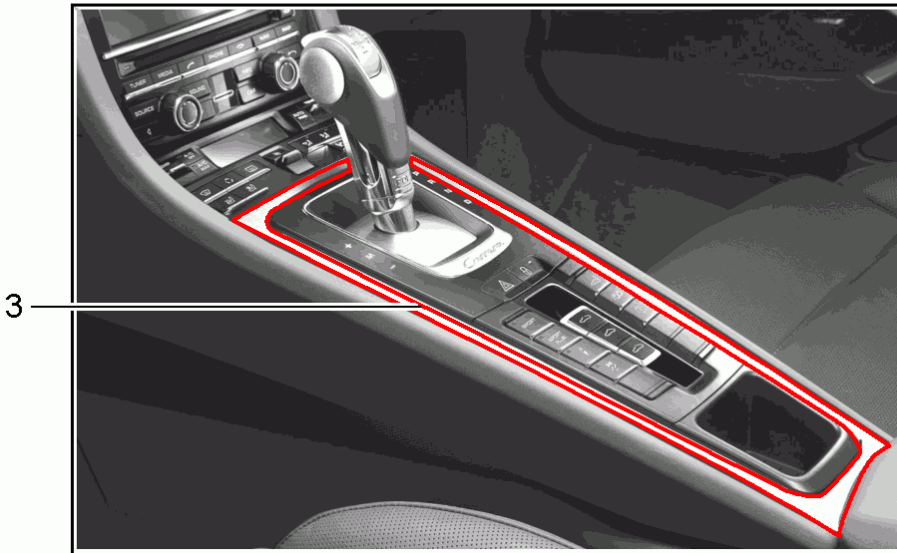

Model: TEQ 1

Model life 2012>>