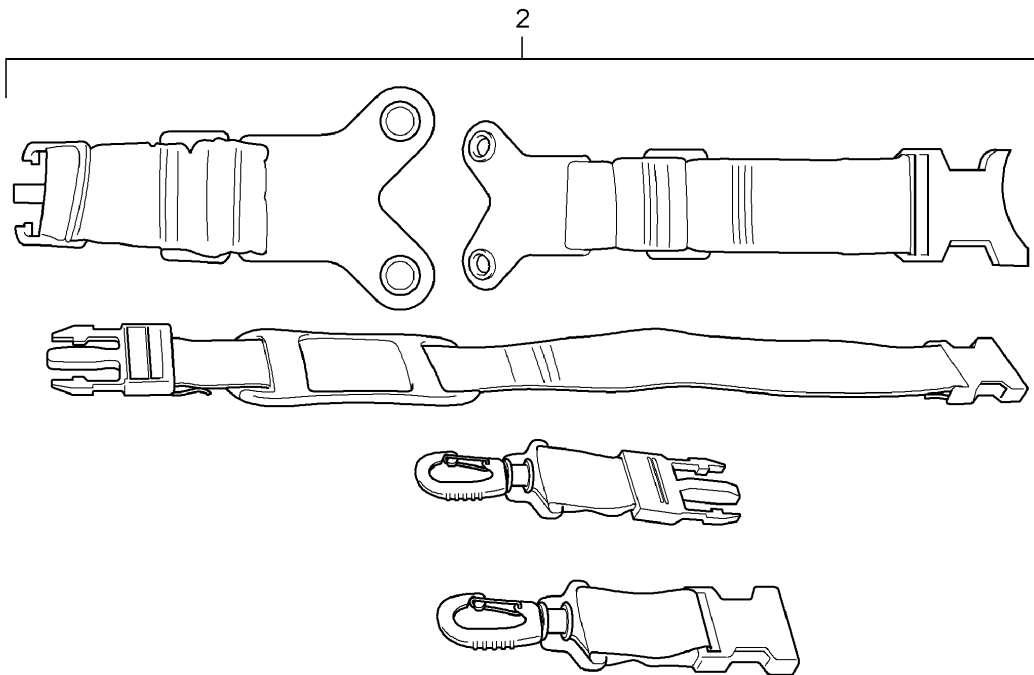

Model: TEQ 4

Model life 2014>>

Model: TEQ 4

Model life 2014>>

Pos	Part Number	Description	Remark	Qty	Model
-		Cooling bag Technical information Group 6 6832 (22/16) Attention			
1	955 044 902 30	Cooling bag Electric		1	
2	955 044 900 23	repair set Fastening clip Belt for Cooling bag 955.044.902.30		1