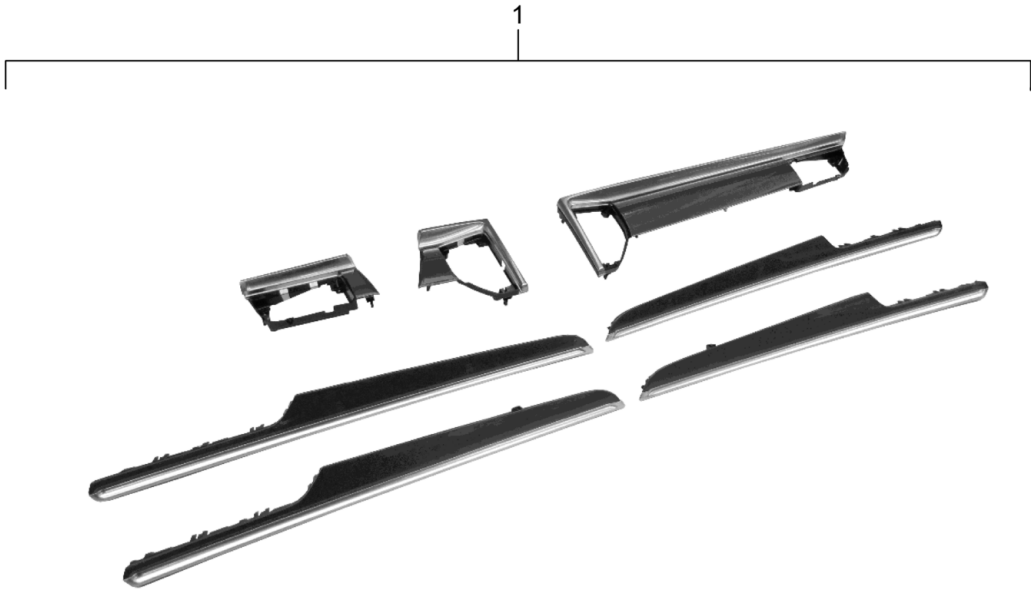

Model: TEQ 4

Model life 2014>>