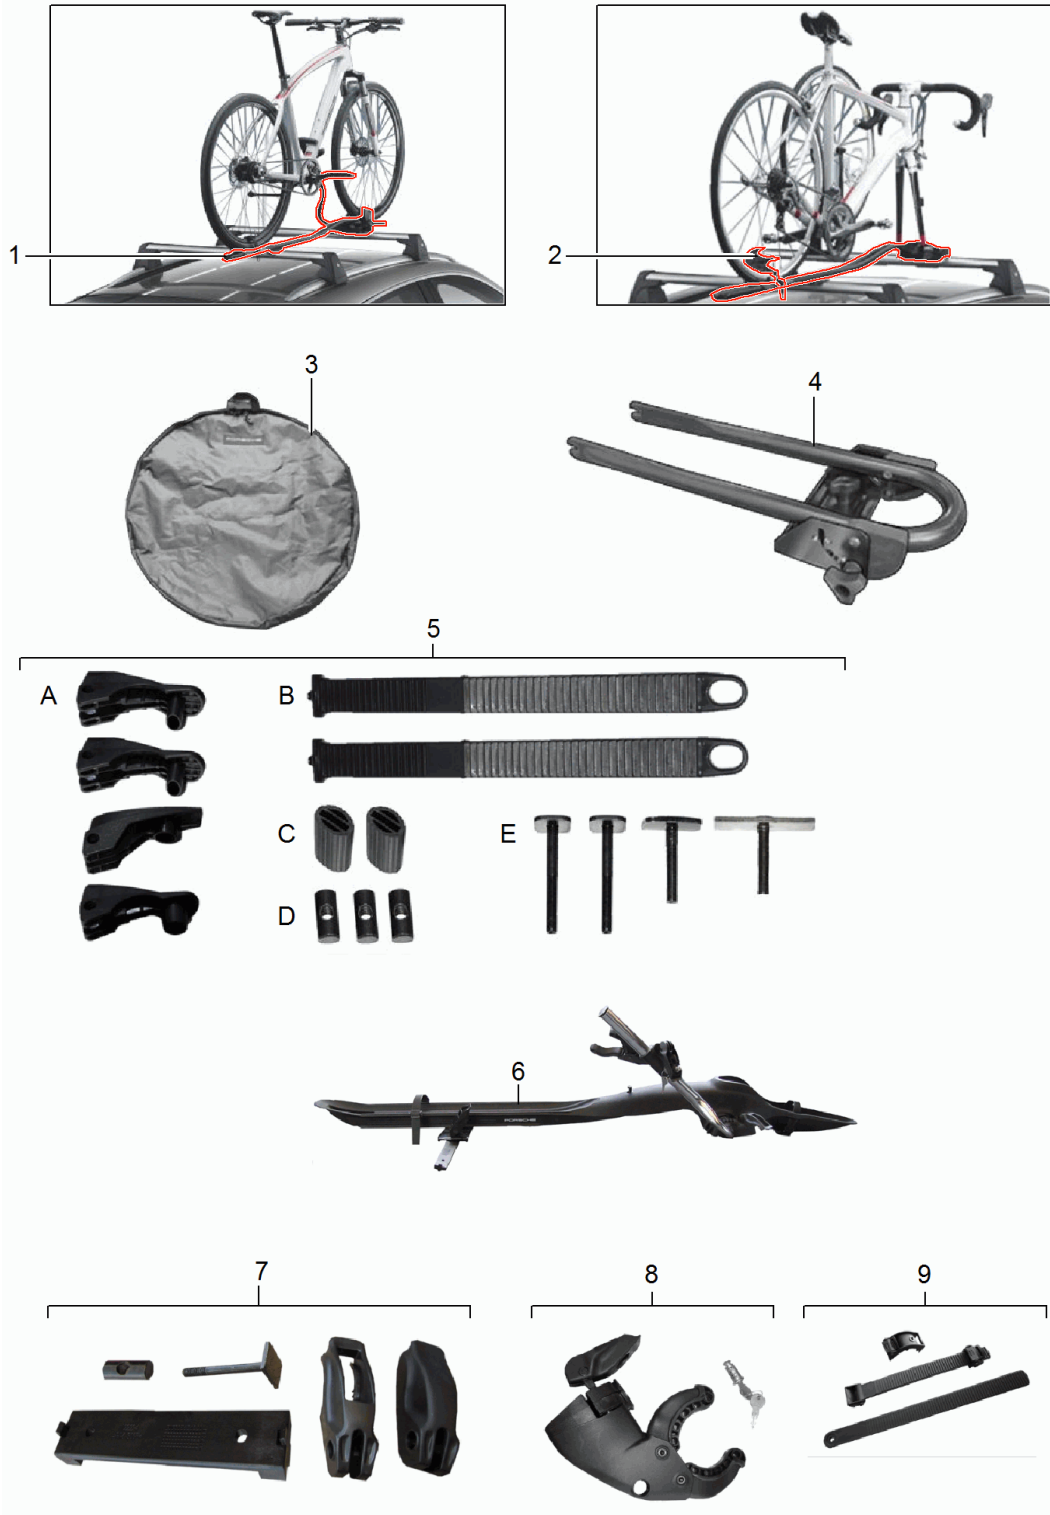

Model: TEQ 4

Model life 2014>>

Model: TEQ 4 Model life 2014>>

Pos	Part Number	Description	Remark	Qty	Model
-		Bike stand Roof rack Technical information Macan Group 6 6692 (38/14) 6692 (42/14) Attention			Macan alle
1	95B 044 800 06	Bike stand Set - bike carrier		1	PR:5W1,5W4
2	95B 044 800 08	Bike stand Racing bike		1	PR:5W1,5W4
(2)	95B 044 800 09	Pocket 95B 044 800 34 Bike stand Racing bike with:		1	PR:5W1,5W4
-		Bracket 95B 044 800 35 Only for replacement			
3	95B 044 800 34	Pocket for Bike stand Racing bike		1	
4	95B 044 800 35	Bracket for Bike stand Racing bike		1	
5	95B 044 800 36	1 set attachment parts for Bike stand Set - bike carrier and Racing bike		1	
(5)		comprising: angled bracket tensioning strap Protective rubber Threaded pin Pin Pin Pin	(Pos. A) (Pos. B) (Pos. C) (Pos. D) (Pos. E) (Pos. E) (Pos. E)	4 2 2 3 2 1 1	M6 M6x60 M6x40 M6x35
6	955 044 002 66	Carrier Set - bike carrier Discontinued part		1	
7	955 044 000 51	repair set for Carrier 955.044.002.66		1	
(7)		Set comprising: Adapter Threaded pin Pin Pin Pin angled bracket angled bracket Clutch	front rear	1 3 2 1 1 2 1 1	M6 M6 x 55 M6 x 40 M6 x 25
8	955 044 000 56	Lock cylinders key with:		1