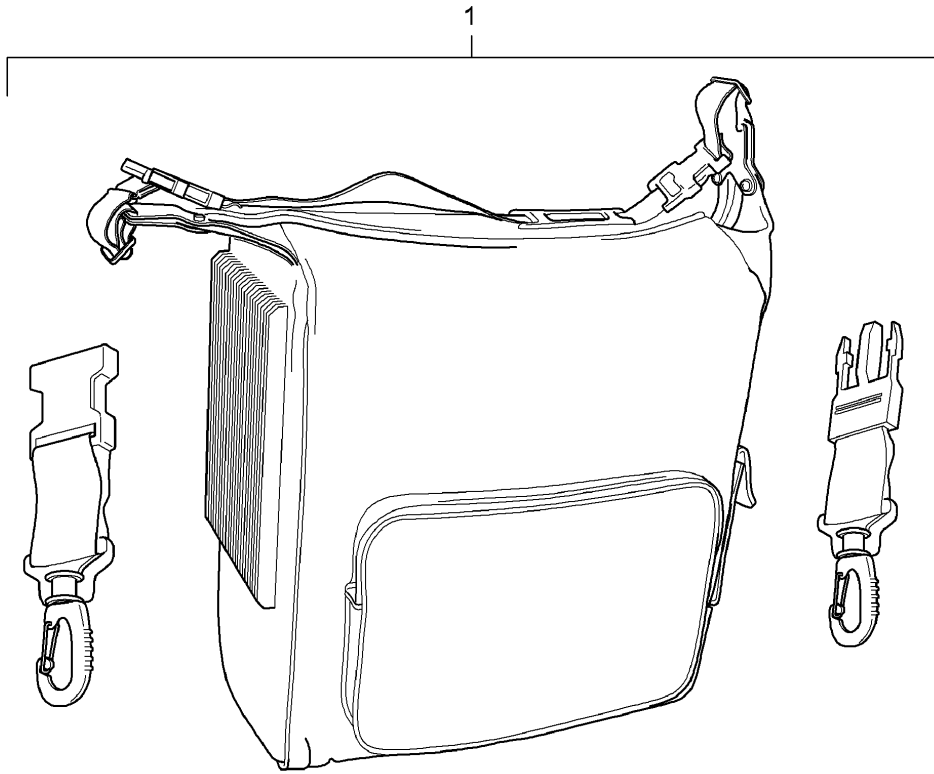

Model: TEQ 4

Model life 2014>>

Model: TEQ 4

Model life 2014>>

Pos	Part Number	Description	Remark	Qty	Model
-		Cooling bag Technical information Group 6 6832 (22/16) Attention			
1	955 044 902 30	Cooling bag Electric		1	
2	955 044 900 23	repair set Fastening clip Belt for Cooling bag 955.044.902.30		1