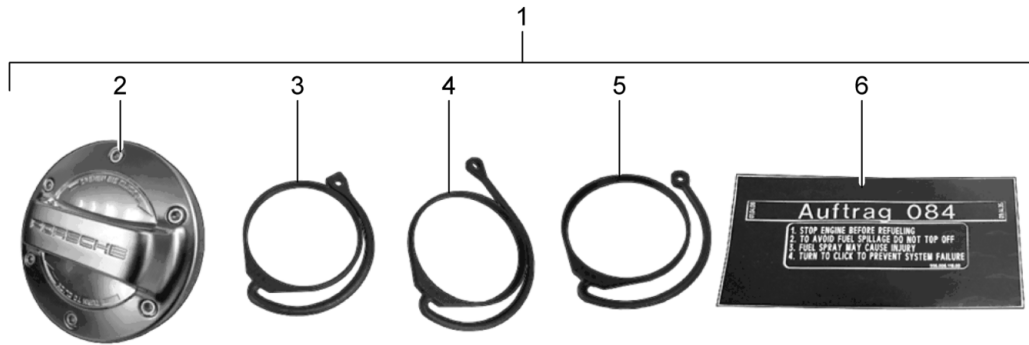

Model: TEQ 4

Model life 2014>>

Model: TEQ 4

Model life 2014>>

Pos	Part Number	Description	Remark	Qty	Model
-		Fuel tank cap Aluminium look D - MJ 2014>> Inst. & Conv. Instructions Macan Group 2 2005 (4/14) Attention			alle
1	000 044 001 91	cap with retaining strap for fuel tank Aluminium look Set		1	PR:-1E9
2		Fuel tank cap Aluminium look		1	
3		Holding strap		1	Panamera
4		Holding strap		1	Cayenne
5		Holding strap		1	Sportwagen Macan
(6)	996 006 118 01	Sticker Warning note		1	00004400190
6	7P5 010 869 D	Sticker Warning note		1	00004400191