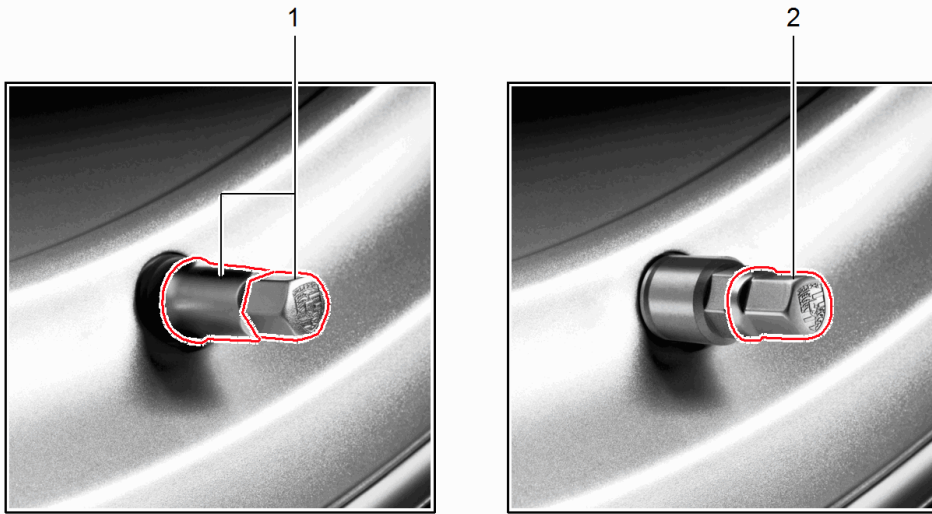

Model: TEQ 4

Model life 2014>>

Model: TEQ 4

Model life 2014>>

Pos	Part Number	Description	Remark	Qty	Model
1	000 044 601 00	Valve cap Porsche crest silver Black Cap Valve cap		1	Macan PR: 7K0
		with:			
2	000 044 602 15	Porsche crest Set Cap Valve cap		1	PR: 7K3, 7K4
		with:			
3	991 044 602 66	Porsche crest Set Discontinued part Cap Valve cap Black		1	PR: 7K0
(3)	991 044 602 67	Porsche crest Coloured Set Cap Valve cap Black		1	PR: 7K3, 7K4
4	991 044 602 69	Porsche crest Coloured Set Cap Valve cap silver		1	PR: 7K3, 7K4
5	991 044 602 65	Porsche crest Coloured Set Cap Valve cap Black		1	PR: 7K0
6	991 044 602 68	Porsche crest Black-white Set Cap Valve cap silver		1	PR: 7K3, 7K4
		Porsche crest Black-white Set