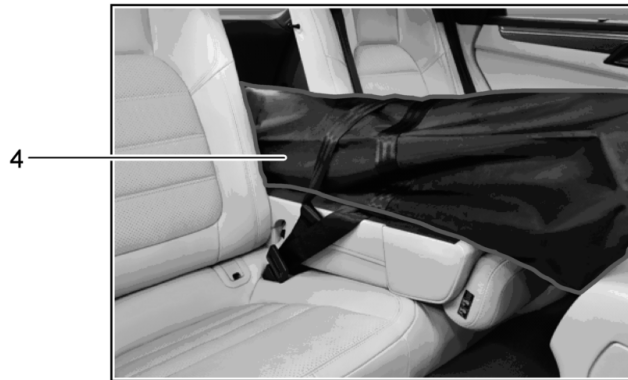

Model: TEQ 4 Model life 2014>>

Pos	Part Number	Description	Remark	Qty	Model
6	95B 044 800 53	Lamp Set Included Wire set for Bike stand Tow hitch 95B.044.800.07	lhd	1	PR:LOL -"USA", -"J..", -"CDN"
(6)	95B 044 800 57	Lamp Set Included Wire set for Bike stand Tow hitch 95B.044.800.11	rhd	1	-"USA", -"J..", -"CDN"
8	955 044 000 60	Carrier Bike stand Included Heat protection	lhd	1	PR:LOL -"USA", -"J..", -"CDN"
-		Only for replacement		2	-"CDN"
(7)	955 044 000 85	Heat insulation for 955.044.000.60 Individual parts	lhd	1	PR:LOL -"USA", -"J..", -"CDN"
-		use if required:			
9	955 044 000 61	Supplement set 3. BIKE for 955.044.000.60	lhd	1	PR:LOL -"USA", -"J..", -"CDN"
10	955 044 000 82	Replacement key for 955.044.000.60	lhd	1	PR:LOL -"USA", -"J..", -"CDN"
11	955 044 000 83	Set of fastening parts Only for replacement	lhd	1	PR:LOL -"USA", -"J..", -"CDN"
12	955 044 000 84	Diffusor lens Back-up light Only for replacement	lhd	1	PR:LOL -"USA", -"J..", -"CDN"

Model: TEQ 4

Model life 2014>>