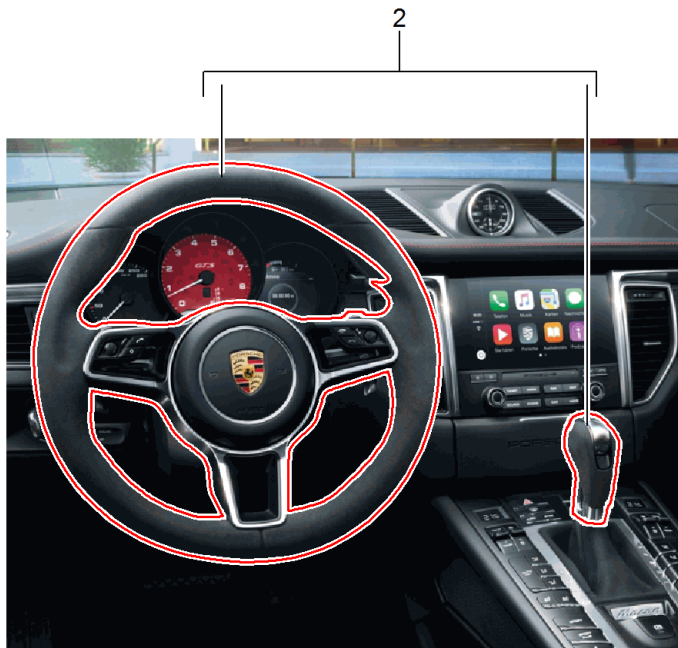

Model: TEQ 4

Model life 2014>>