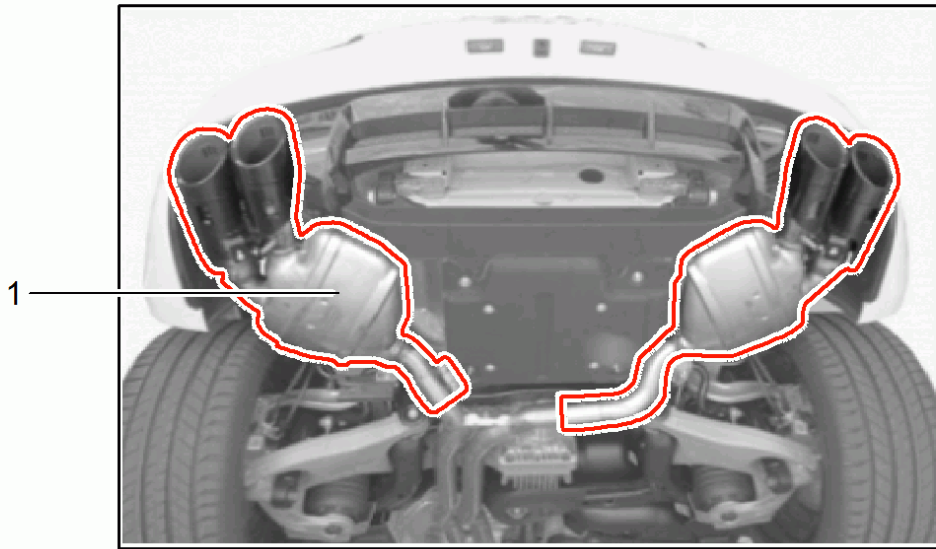

Model: TEQ 4

Model life 2014>>