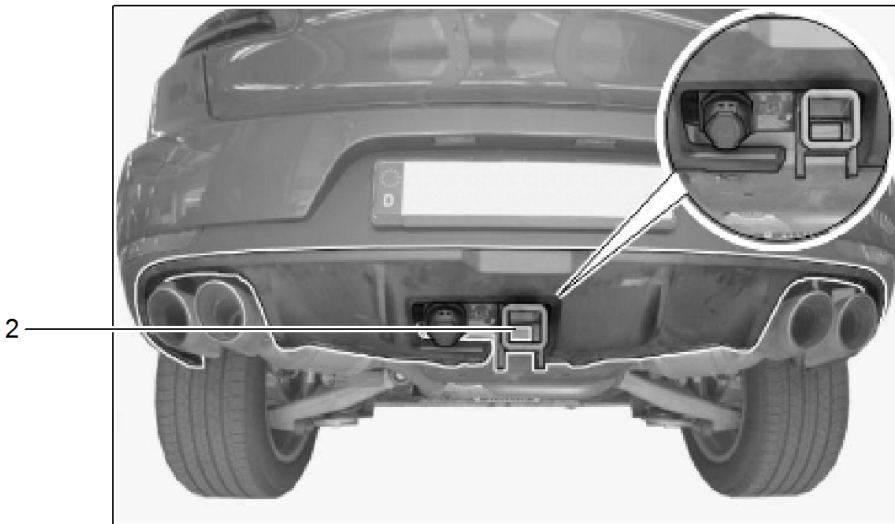

Model: TEQ 4

Model life 2014>>