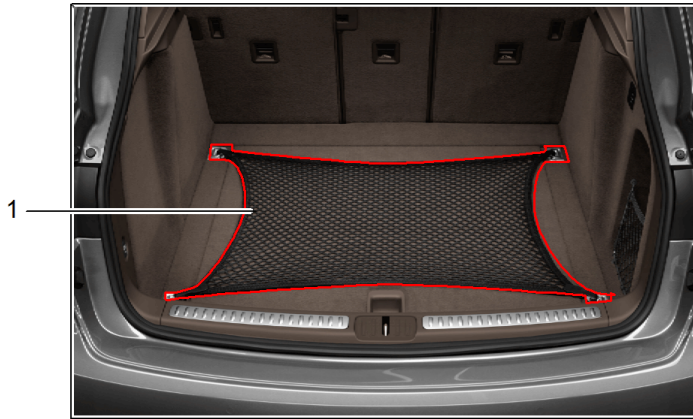

Model: TEQ 4

Model life 2014>>