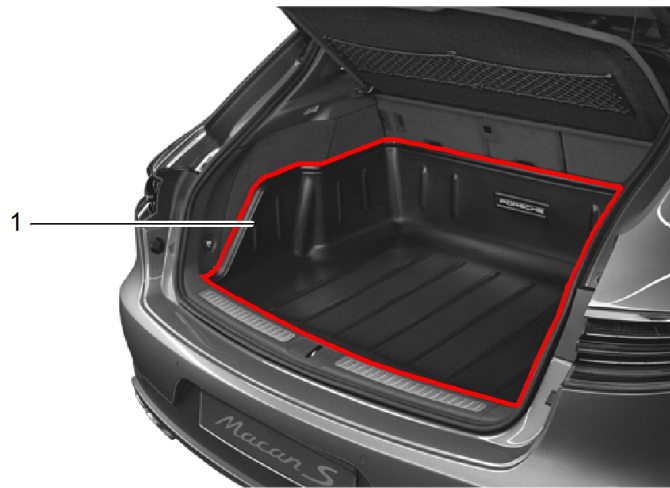

Model: TEQ 4

Model life 2014>>

Model: TEQ 4 Model life 2014>>

Pos	Part Number	Description	Remark	Qty	Model
1	95B 044 800 03	Luggage net Luggage net Not for: Luggage compartment liner		1	

Model: TEQ 4

Model life 2014>>