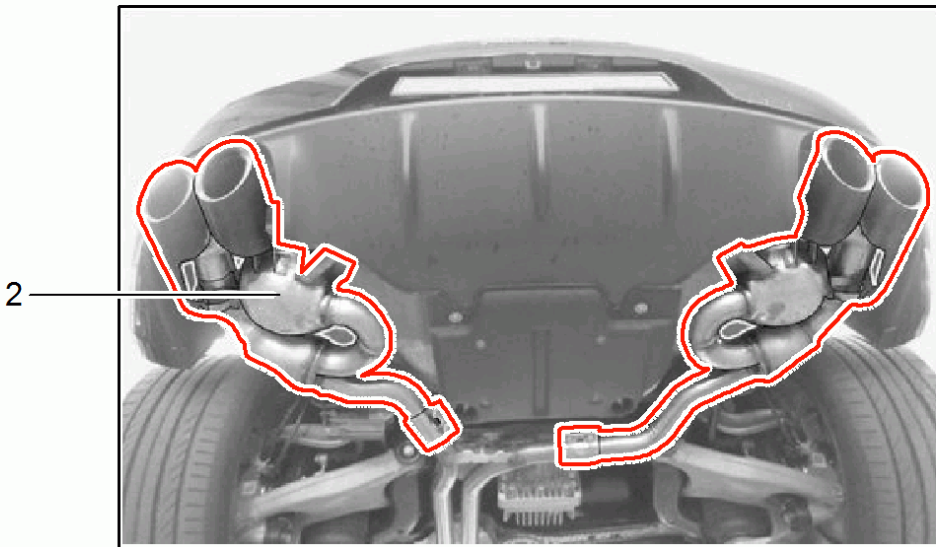

Model: TEQ 4

Model life 2014>>