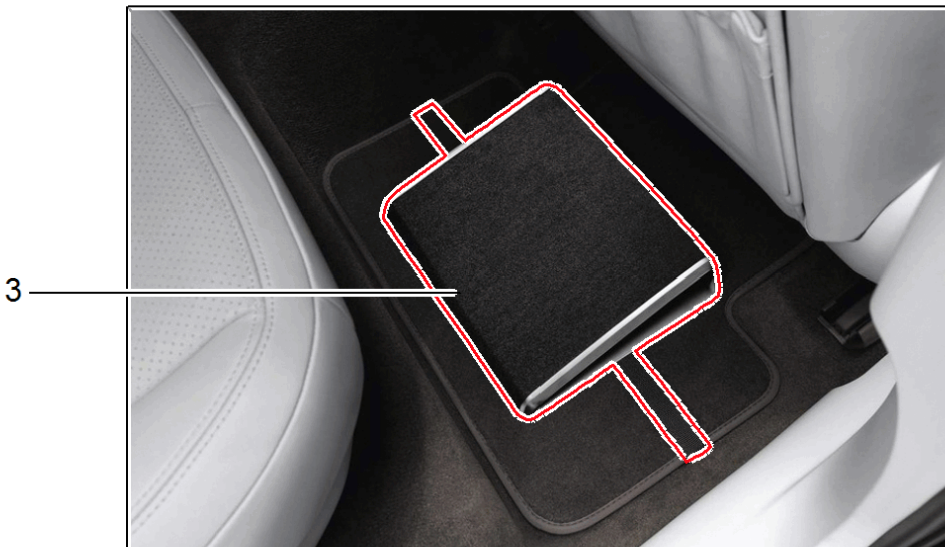

Model: TEQ 4

Model life 2014>>