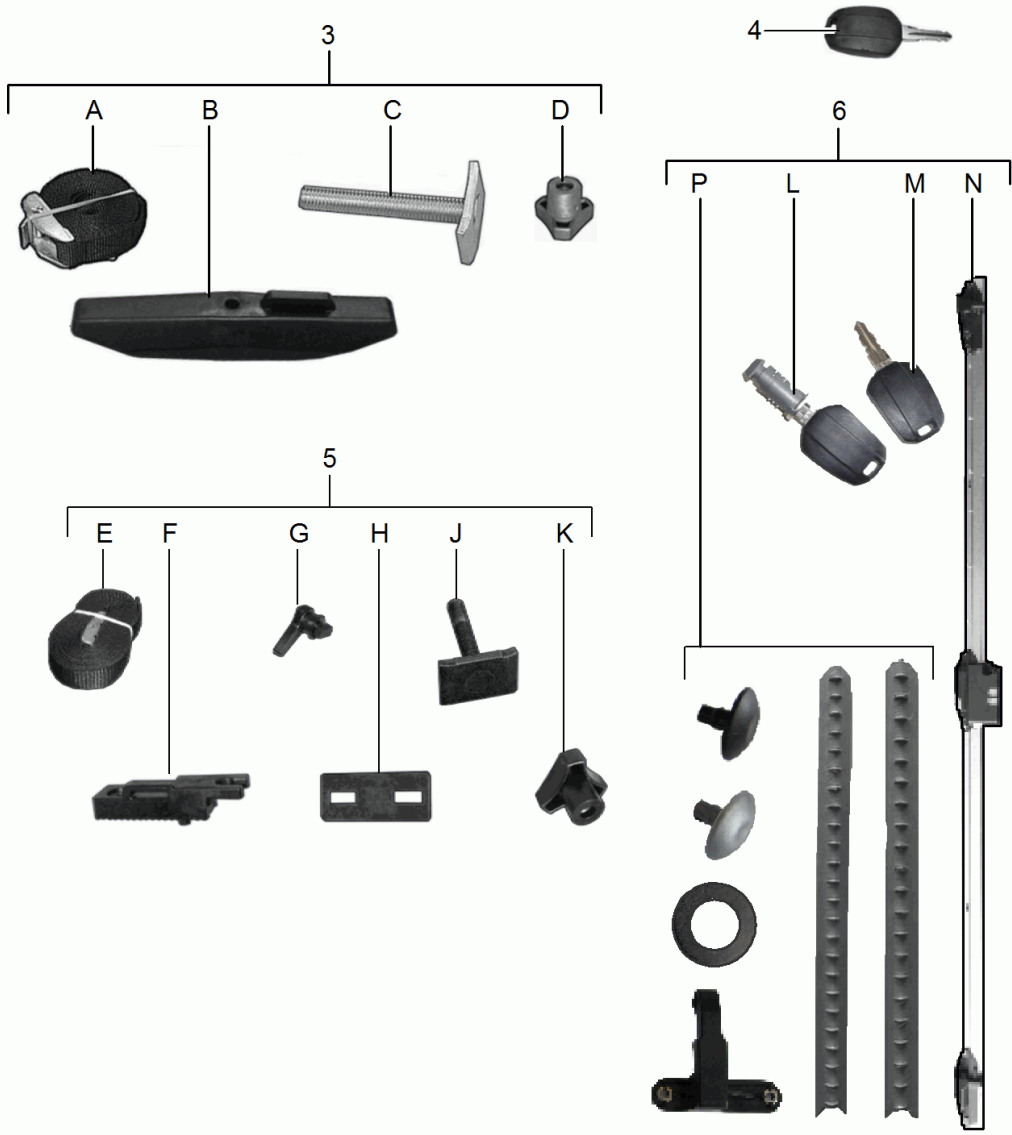

Model: TEQ 4

Model life 2014>>