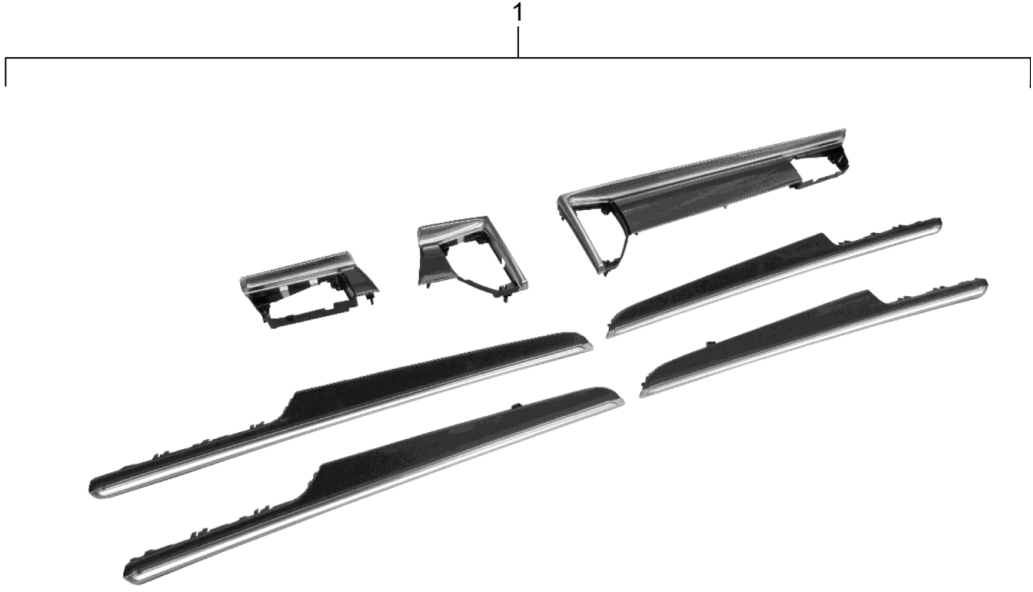

Model: TEQ 4

Model life 2014>>