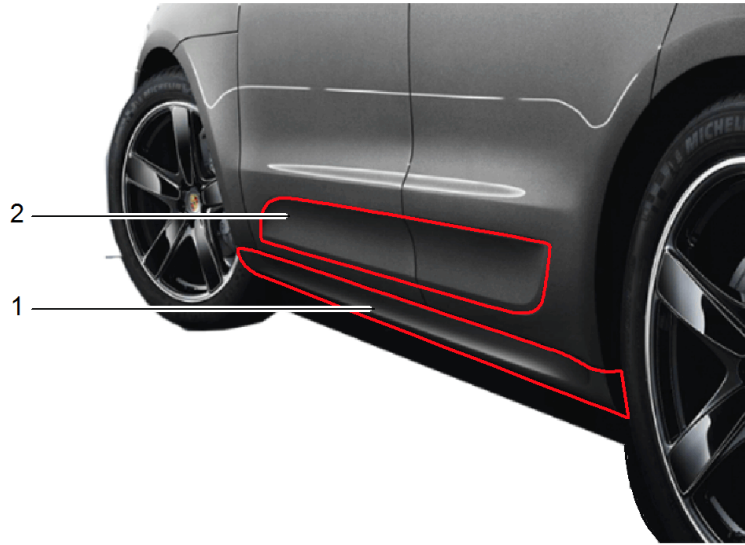

Model: TEQ 4

Model life 2014>>