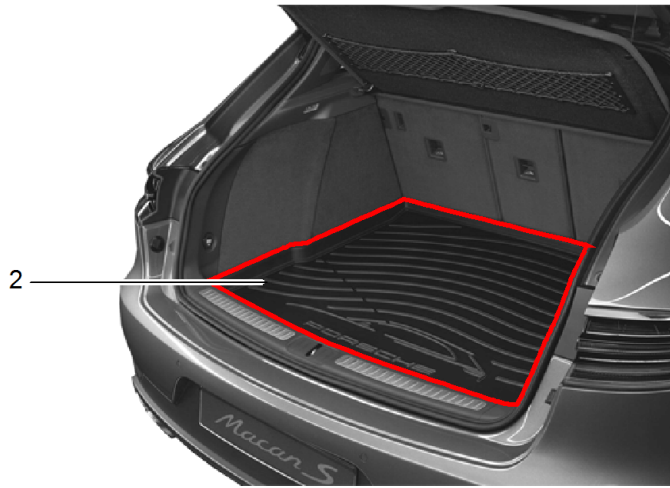

Model: TEQ 4

Model life 2014>>

Model: TEQ 4 Model life 2014>>

Pos	Part Number	Description	Remark	Qty	Model
1	95B 044 800 03	Luggage net Luggage net Not for: Luggage compartment liner		1	

Model: TEQ 4

Model life 2014>>