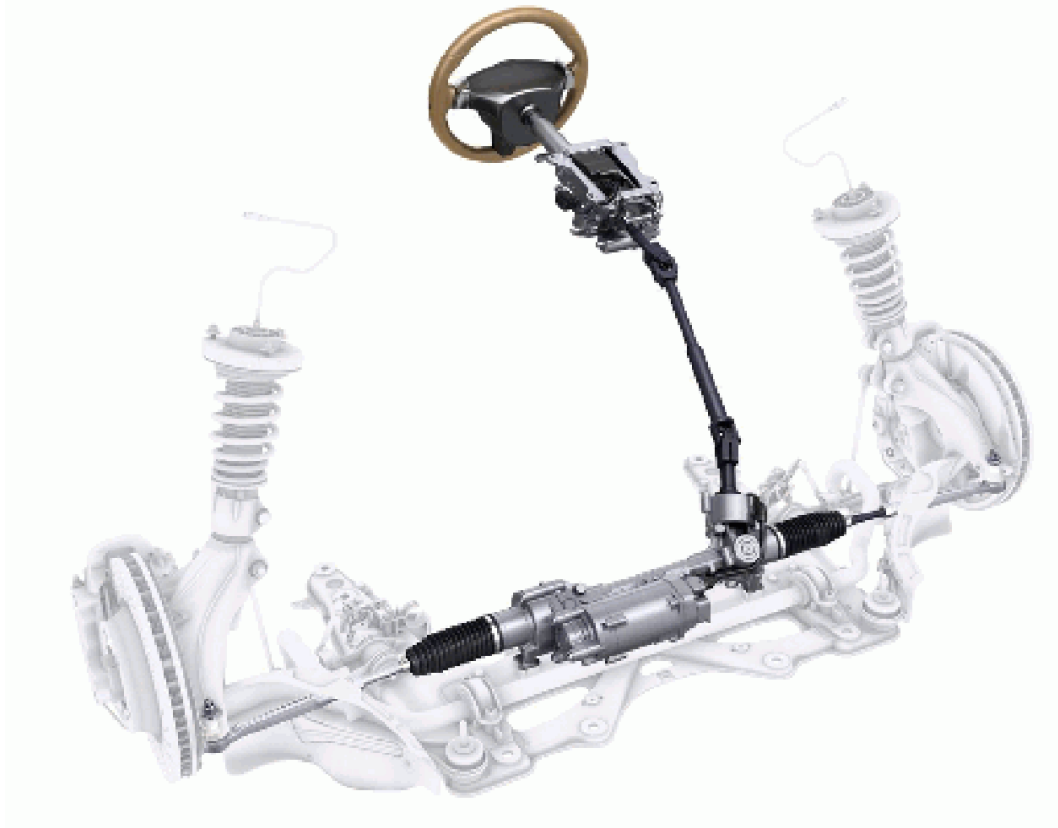

Model: TEQ 4

Model life 2014>>