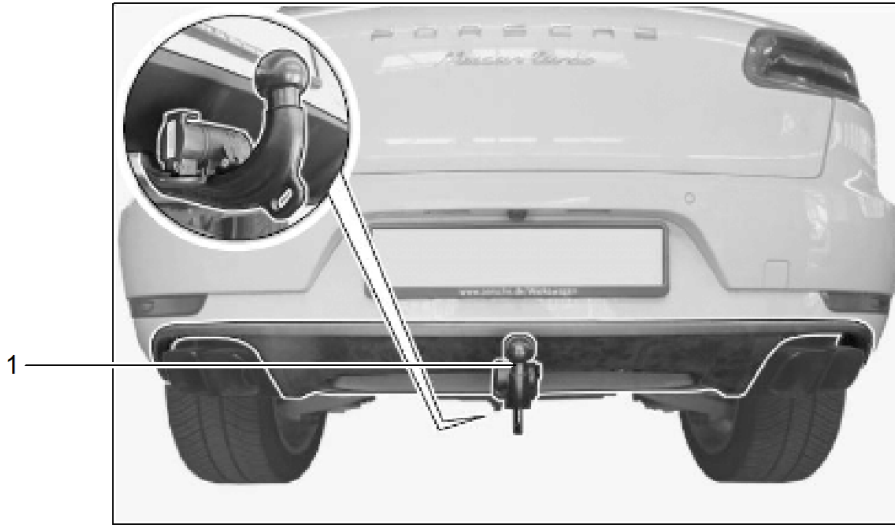

Model: TEQ 4

Model life 2014>>