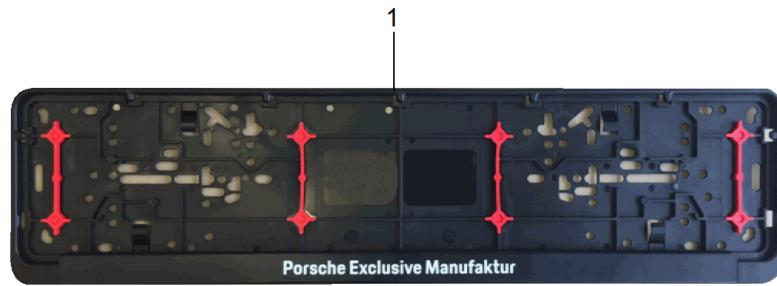

Model: TEQ 4

Model life 2014>>

P96006000 05 - 18