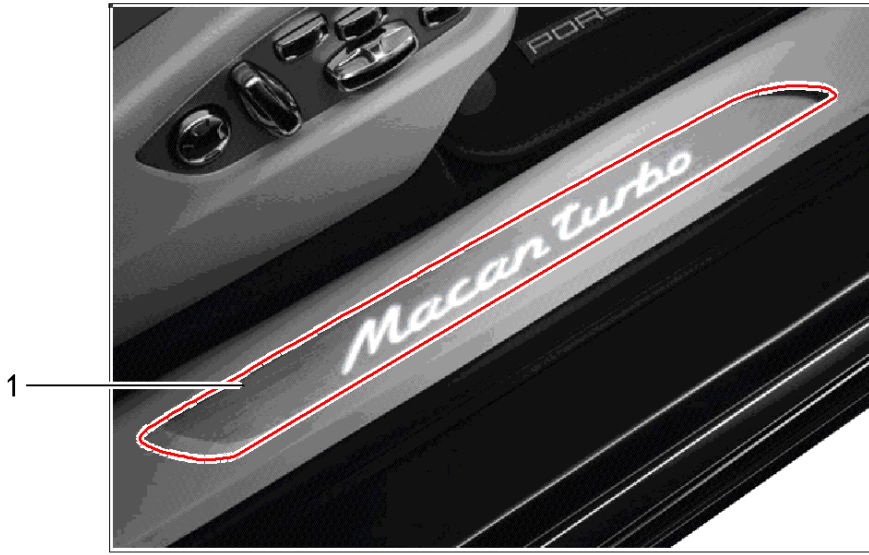

Model: TEQ 4

Model life 2014>>