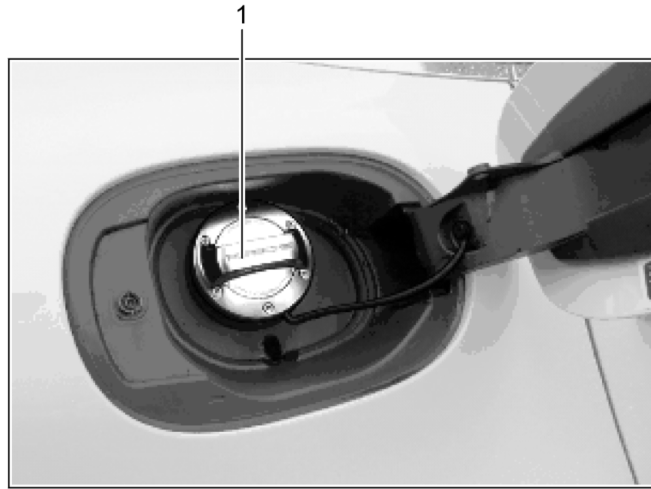

Model: TEQ 4

Model life 2014>>

Model: TEQ 4

Model life 2014>>

Pos	Part Number	Description	Remark	Qty	Model
-		Fuel tank cap Aluminium look D - MJ 2014>> Inst. & Conv. Instructions Macan Group 2 2005 (4/14) Attention			alle
1	000 044 001 91	cap with retaining strap for fuel tank Aluminium look Set		1	PR:-1E9
2		Fuel tank cap Aluminium look		1	
3		Holding strap		1	Panamera
4		Holding strap		1	Cayenne
5		Holding strap		1	Sportwagen Macan
(6)	996 006 118 01	Sticker Warning note		1	00004400190
6	7P5 010 869 D	Sticker Warning note		1	00004400191