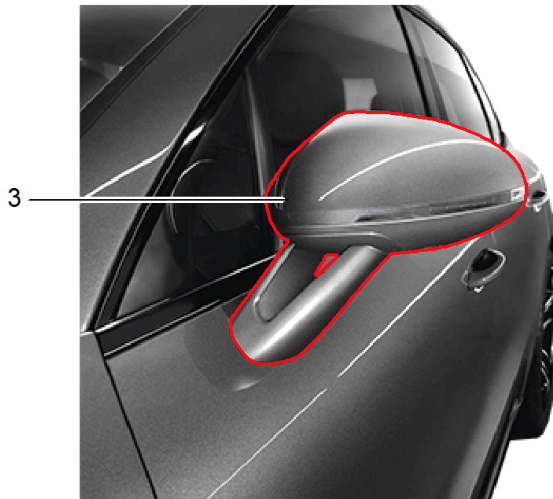

Model: TEQ 4

Model life 2014>>