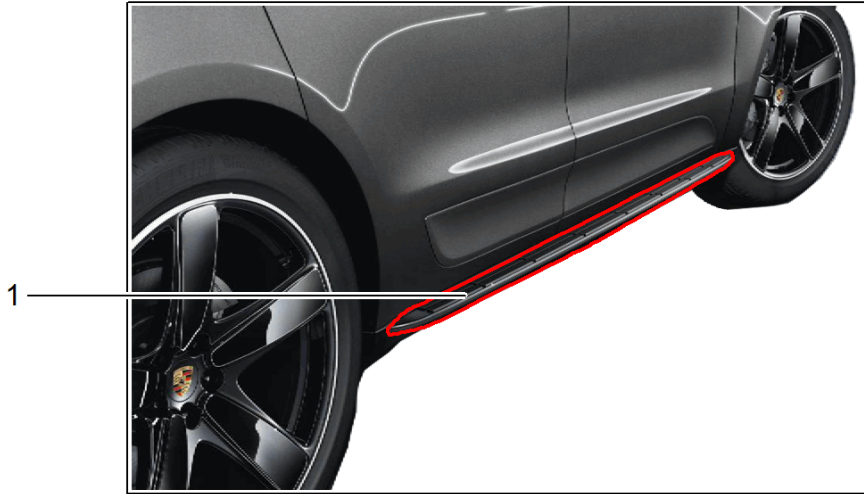

Model: TEQ 4

Model life 2014>>