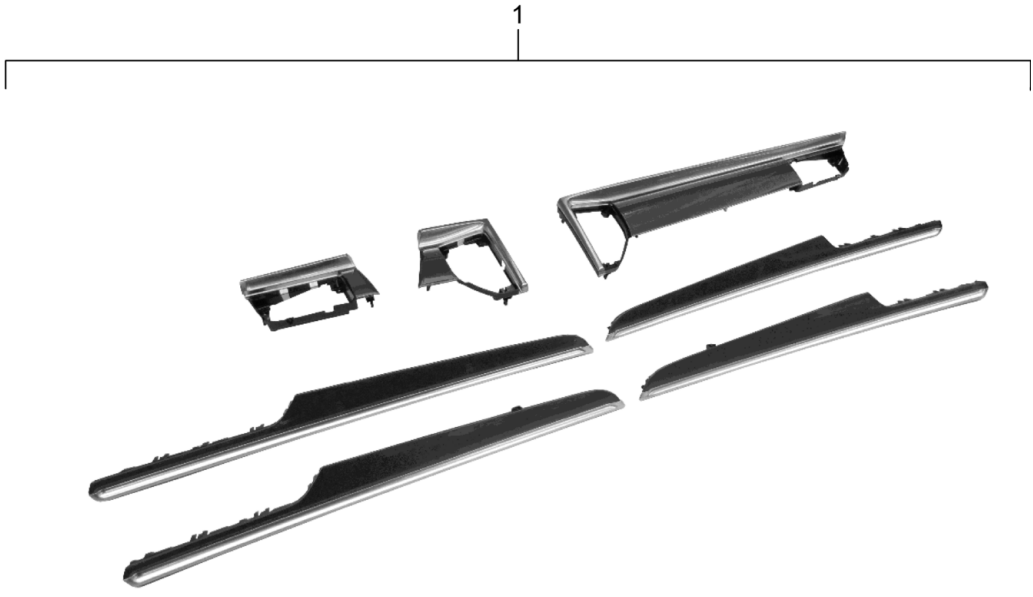

Model: TEQ 4

Model life 2014>>