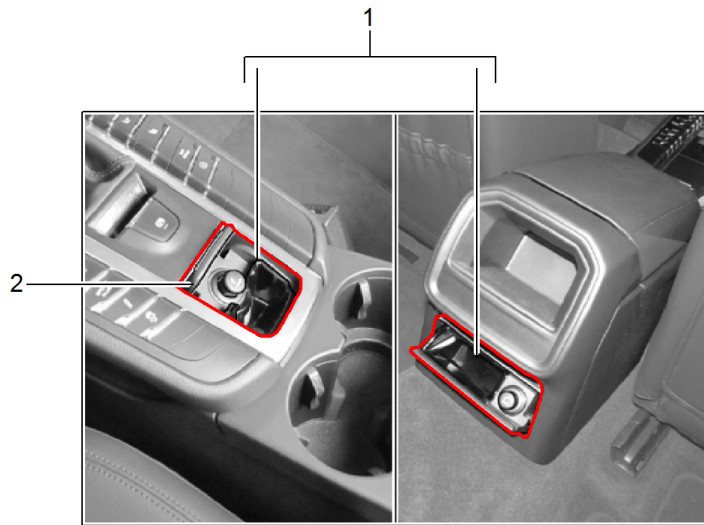

Model: TEQ 4

Model life 2014>>