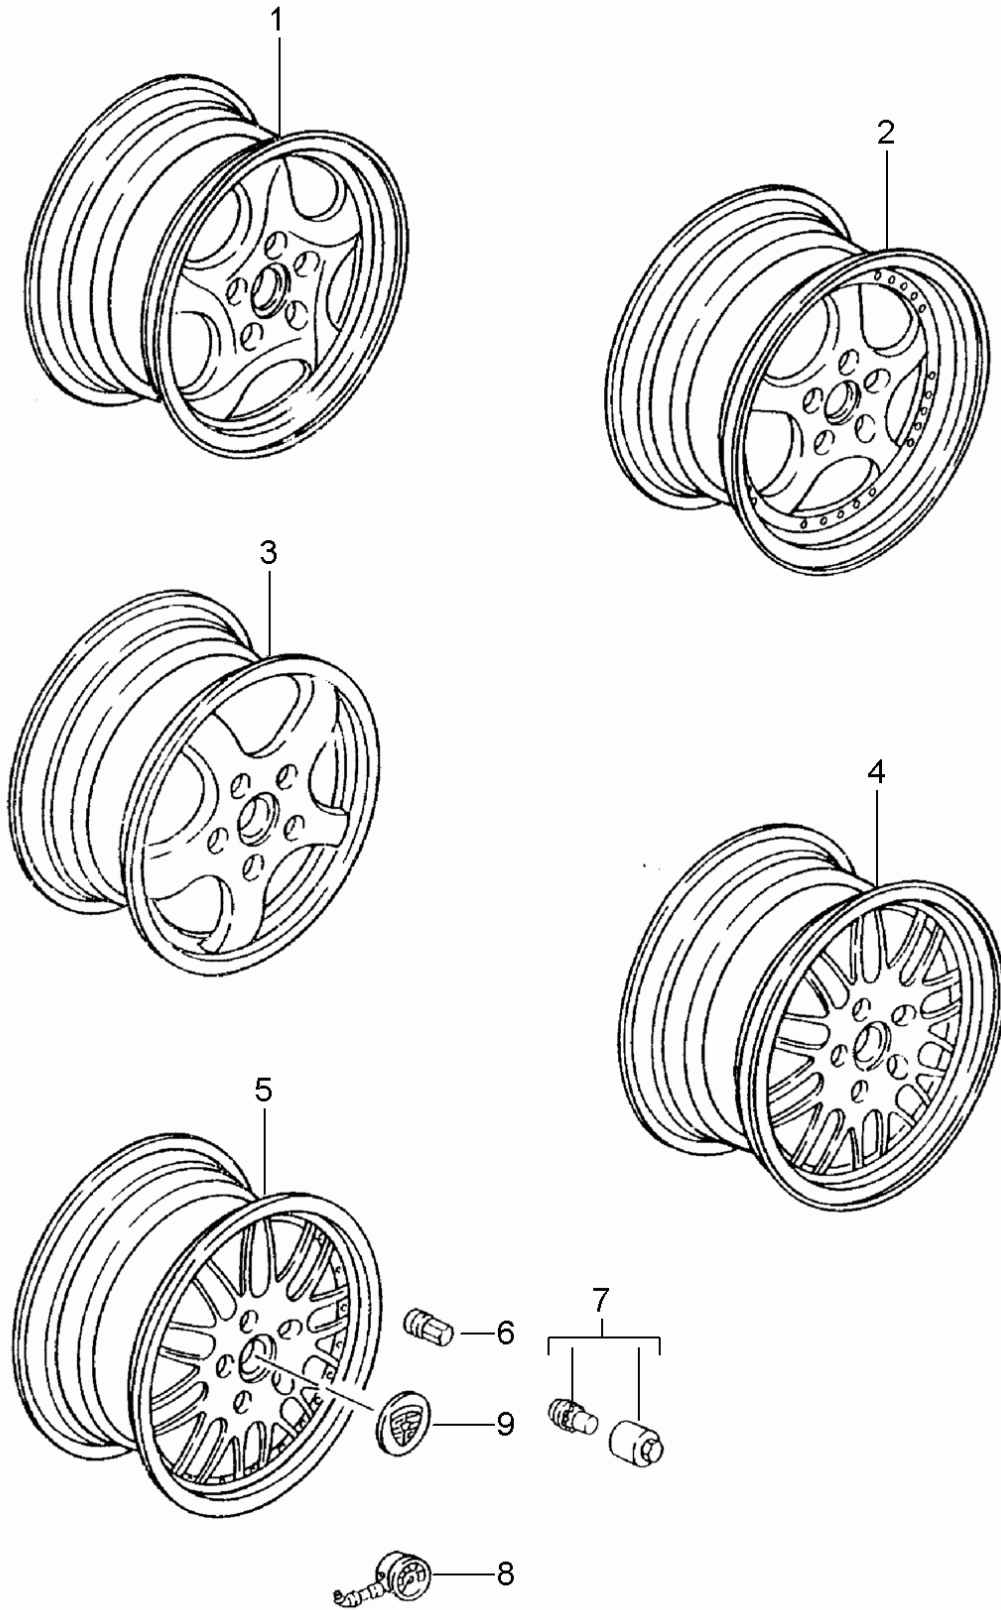

Model: TEQ

Model life 1985>>2012

Model: TEQ

Model life 1985>>2012

Pos	Part Number	Description	Remark	Qty	Model
		Alloy wheels Accessories see illustration: 996/601-00			CARRERA TURBO BOXSTER
1	993 362 134 05	Disc wheel TECHNOLOGIE DESIGN 7,5 J X 18, ET 50	front front	1	BOXSTER 911
1	993 362 136 00	Alloy wheel TECHNOLOGIE DESIGN 8 J X 18, ET 52	front	1	CARRERA CARRERA 4 TURBO
1	993 362 138 00	Alloy wheel TECHNOLOGIE DESIGN 9 J X 18, ET 50	rear	1	BOXSTER
1	993 362 140 00	Alloy wheel TECHNOLOGIE DESIGN 10 J X 18, ET 40	rear	1	TURBO
1	993 362 140 01	Disc wheel TECHNOLOGIE DESIGN 10 J X 18, ET 65	rear	1	CARRERA CARRERA 4 911
2	993 362 124 50	Alloy wheel TARGA DESIGN 7 J X 17, ET 55	front	1	CARRERA CARRERA 4
2	993 362 128 50	Alloy wheel TARGA DESIGN 9 J X 17, ET 55	rear	1	CARRERA CARRERA 4
3	993 362 124 00	Alloy wheel CUP DESIGN '94 7 J X 17, ET 55	front	1	CARRERA CARRERA 4
3	993 362 128 00 993 362 128 00 61M	Alloy wheel Silver metallic CUP DESIGN '94 9 J X 17, ET 55	rear	1	CARRERA CARRERA 4
4	993 362 124 51	Disc wheel SPORTCLASSIC 7 J X 17, ET 55	front	1	CARRERA, 4 TARGA BOXSTER BOXSTER
(4)	993 362 126 55	Disc wheel SPORTCLASSIC 8,5 X 17, ET 50	rear	1	BOXSTER
4	993 362 128 51	Alloy wheel SPORTCLASSIC 9 J X 17, ET 55	rear	1	CARRERA CARRERA 4 TARGA
5	993 362 134 55	Disc wheel SPORTCLASSIC II 7,5 J X 18, ET 50	front front	1	911 BOXSTER
5	993 362 136 50	Disc wheel SPORTCLASSIC II 8 J X 18, ET 52	front	1	CARRERA CARRERA 4
5	993 362 138 50	Disc wheel SPORTCLASSIC II 9 J X 18, ET 52	rear	1	BOXSTER
5	993 362 140 50	Disc wheel SPORTCLASSIC II 10 J X 18, ET 65	rear rear	1	CARRERA 911
-	996 362 134 55	Alloy wheel SPORT-DESIGN 7,5 X 18, ET 50	front front	1	911 BOXSTER
-	996 362 136 50	Disc wheel SPORT-DESIGN 8 X 18, ET 52	front	1	911
-	996 362 138 50	Alloy wheel SPORT-DESIGN 9 X 18, ET52	rear	1	BOXSTER
-	996 362 140 50	Disc wheel	rear	1	911