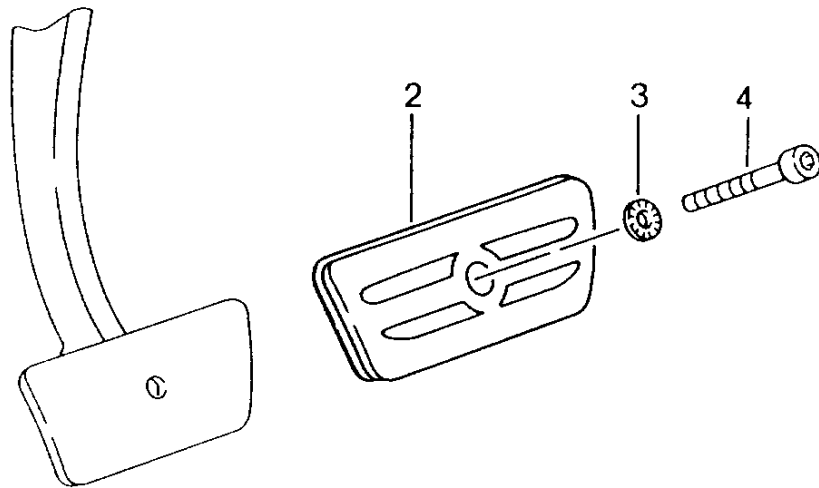

Model: TEQ

Model life 1985>>2012

Model: TEQ

Model life 1985>>2012

Pos	Part Number	Description	Remark	Qty	Model
1	928 423 207 00	Vertical pedal adjustment Pedal spacer plate	78-95	1	928
2	928 423 213 00	Pedal spacer plate Discontinued part		1	"AUS"
3	900 114 021 01	Toothed washer Discontinued part		1	J 8,2
4	900 067 057 03	Socket head bolt Discontinued part		1	M8 x 20