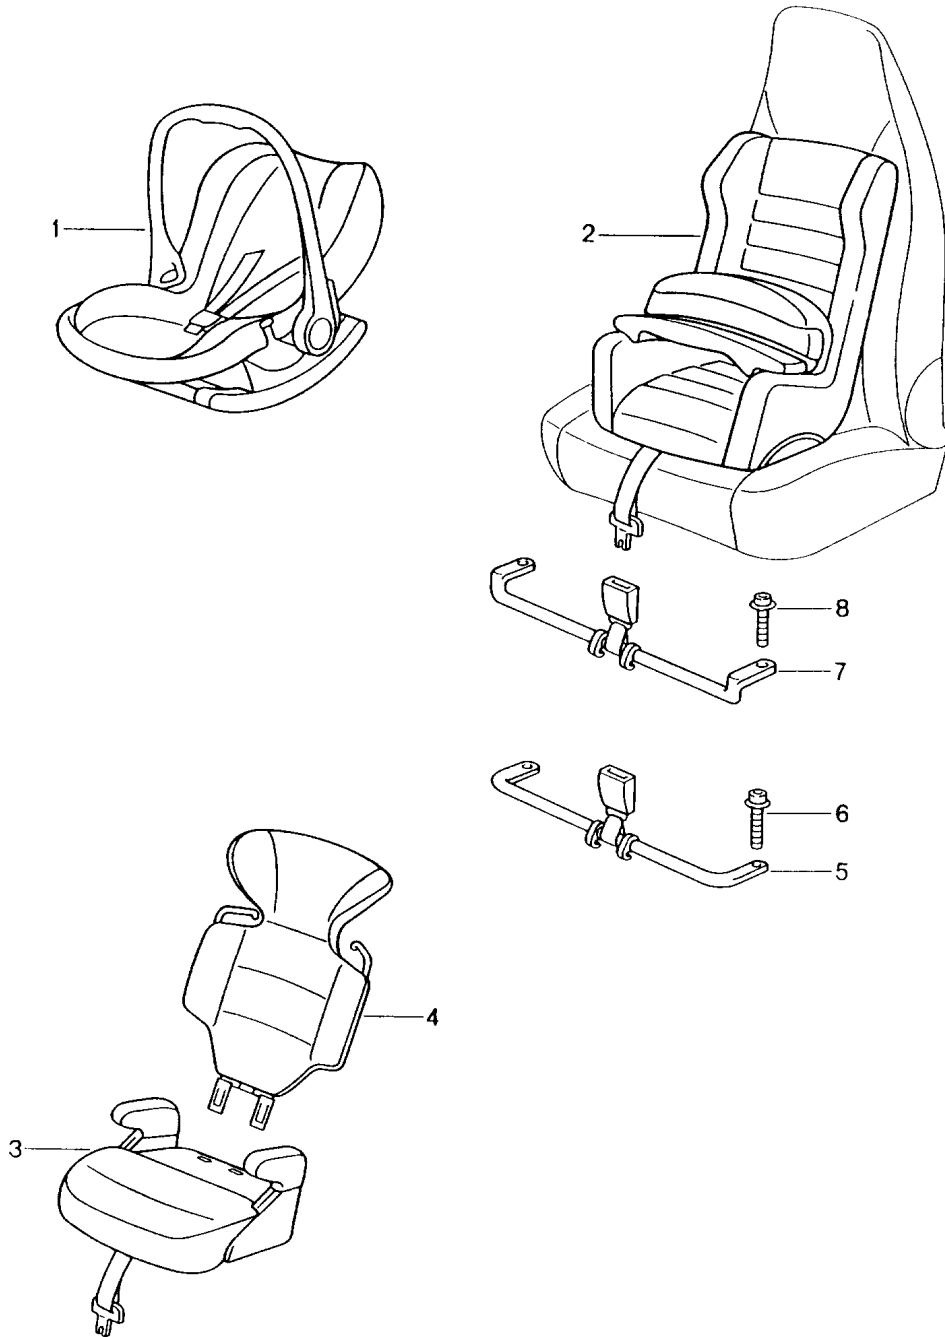

Model: TEQ

Model life 1985>>2012