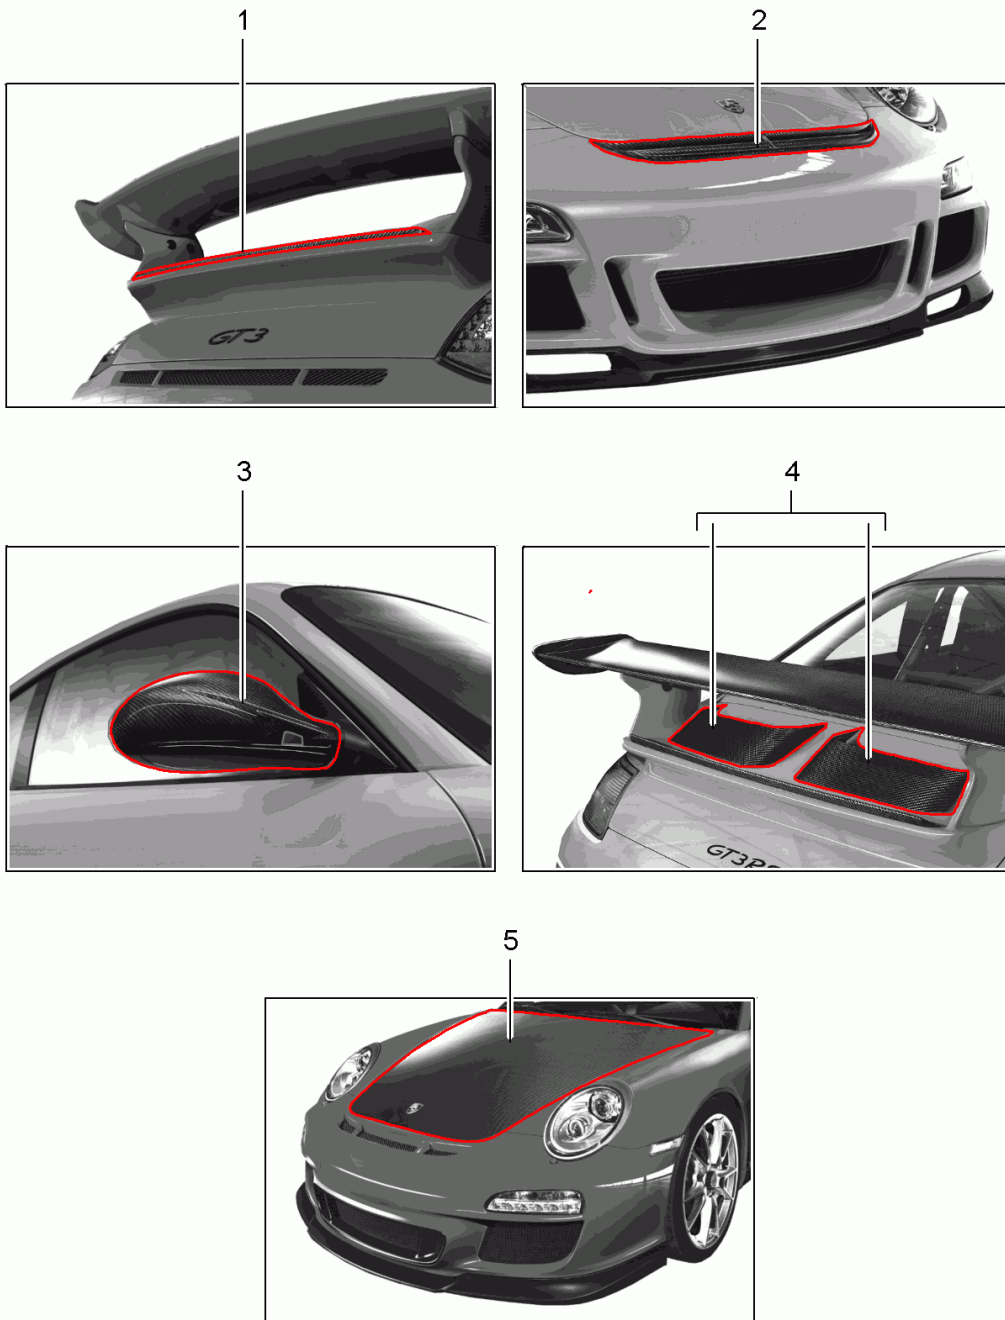

Model: TEQ

Model life 1985>>2012

Model: TEQ Model life 1985>>2012

Pos	Part Number	Description	Remark	Qty	Model
		Motor sports Carbon Parts kit	07-12 07-08 10- 11- 10-		911 (997) GT3 / GT3 RS GT3 / GT3 RS GT3 RS 4.0 GT2 RS
1	997 044 850 00	Spoiler lip Rear lid Carbon Set	07-08 10-	1	GT3 / GT3 RS GT3
2	997 044 850 01	Air exhaust bumper Carbon Set	07-08 front	1	GT3 / GT3 RS
3	997 044 850 02	1 set of exterior mirrors Carbon	left a. right 10- 11-	1	GT3 / GT3 RS GT3 / GT3 RS GT3 RS 4.0
4	997 044 850 03	D - MJ 2007>> - MJ 2008 Air guide Rear lid Carbon Set	left a. right 10-	1	GT3 / GT3 RS GT3
5	997 044 850 05	D - MJ 2007>> - MJ 2008 Cover Carbon, fine high-gloss Set	front 10- 11-	1	GT3 / GT3 RS GT3 / GT3 RS GT3 RS 4.0
-	997 044 850 04	D - MJ 2007>> - MJ 2008 Discontinued part Wing Carbon primed Set D - MJ 2010>>	left a. right 10-	1	GT2 RS GT3 RS