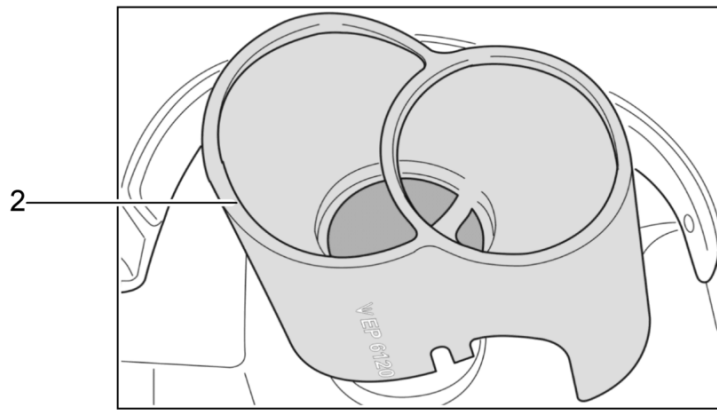

Model: TEQ

Model life 1985>>2012

Pos	Part Number	Description	Remark	Qty	Model
-		Tailpipe Trim D - MJ 1997>> - MJ 2004 Technical information Boxster Group 2 2635 (3/97) Attention			Boxster(986) alle
1	986 111 980 00	Trim for exhaust tail pipe D - MJ 1997>> - MJ 2002		1	Boxster
2	986 111 980 01	Trim for exhaust tail pipe Trim D - MJ 2003>> - MJ 2004		1	Boxster/S

Model: TEQ

Model life 1985>>2012