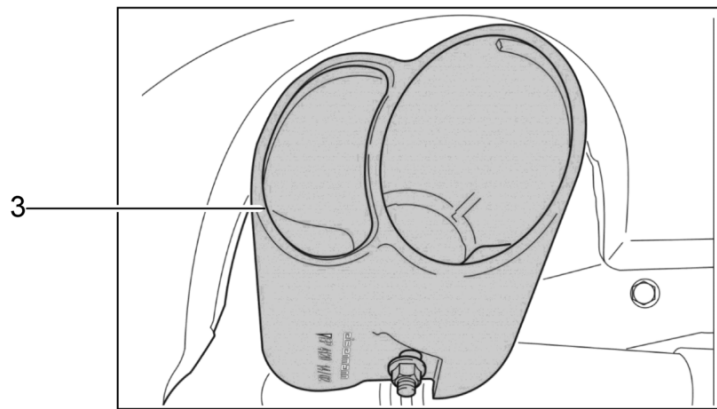

Model: TEQ

Model life 1985>>2012

Pos	Part Number	Description	Remark	Qty	Model
-		Tailpipe Trim D - MJ 1997>> - MJ 2004 Technical information Boxster Group 2 2635 (3/97) Attention			Boxster(986) alle
1	986 111 980 00	Trim for exhaust tail pipe D - MJ 1997>> - MJ 2002		1	Boxster
2	986 111 980 01	Trim for exhaust tail pipe Trim D - MJ 2003>> - MJ 2004		1	Boxster/S

Model: TEQ

Model life 1985>>2012