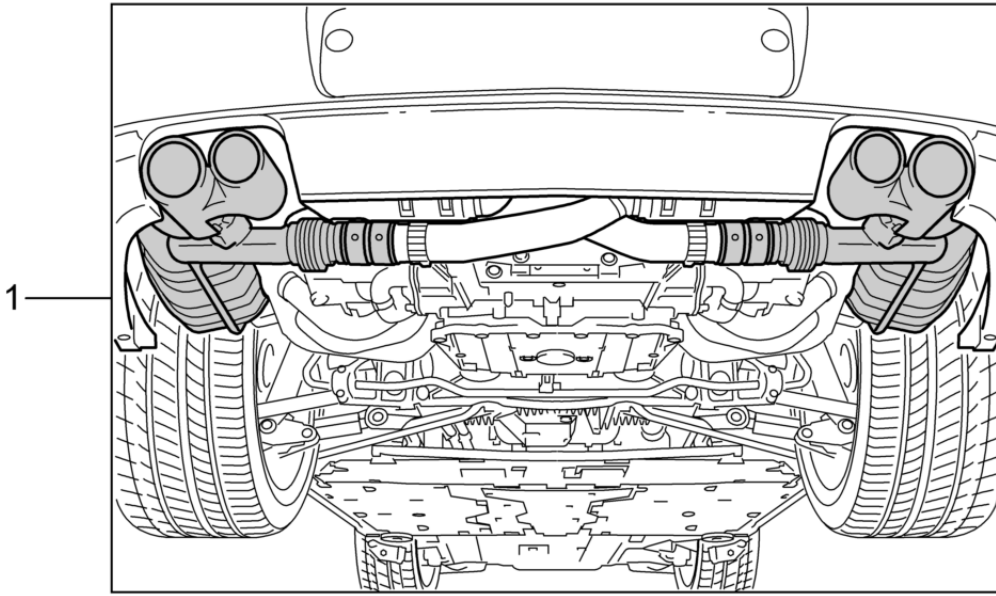

Model: TEQ

Model life 1985>>2012