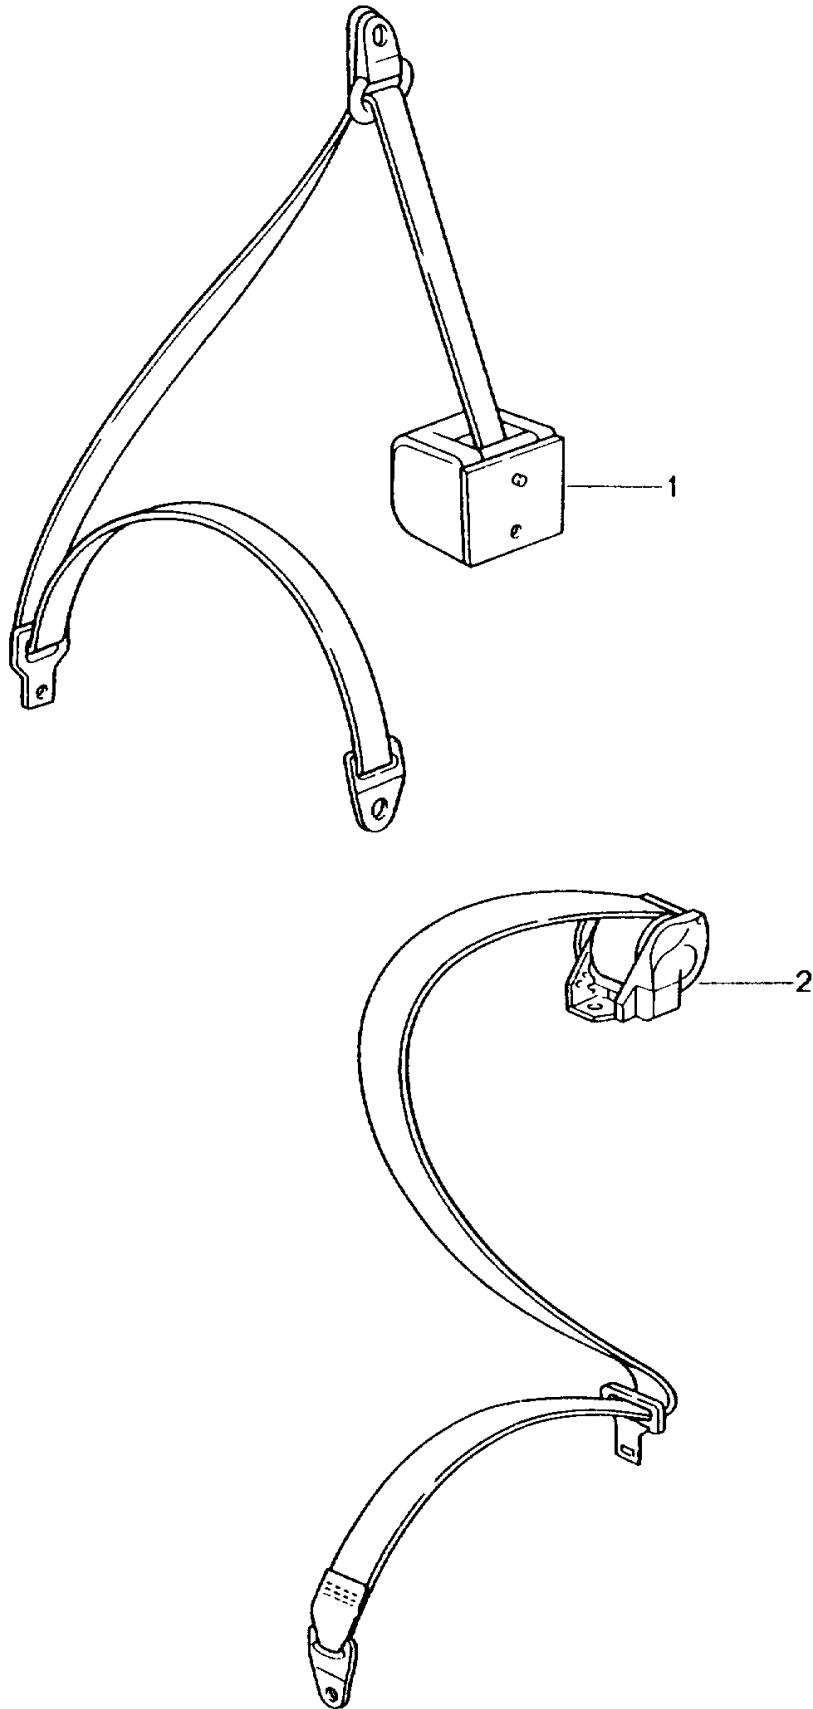

Model: TEQ

Model life 1985>>2012

Model: TEQ

Model life 1985>>2012

Pos	Part Number	Description	Remark	Qty	Model
1	964 803 033 03	Seat belt D - MJ 1997>> - MJ 1998 three-point seat belt with inertia reel	front	2	911 TURBO S
1	964 803 033 03 70B 964 803 033 04	Black three-point seat belt with inertia reel	front left	X	RDW USA
	964 803 033 04 V02 964 803 033 04 N13 964 803 033 04 H04	Speed yellow guards red (Porsche) Riviera blue			
2	993 803 021 03	three-point seat belt with inertia reel child seat	rear	2	
	993 803 021 03 70B 993 803 021 03 V02 993 803 021 03 N13 993 803 021 03 H04	Black Speed yellow guards red (Porsche) Riviera blue