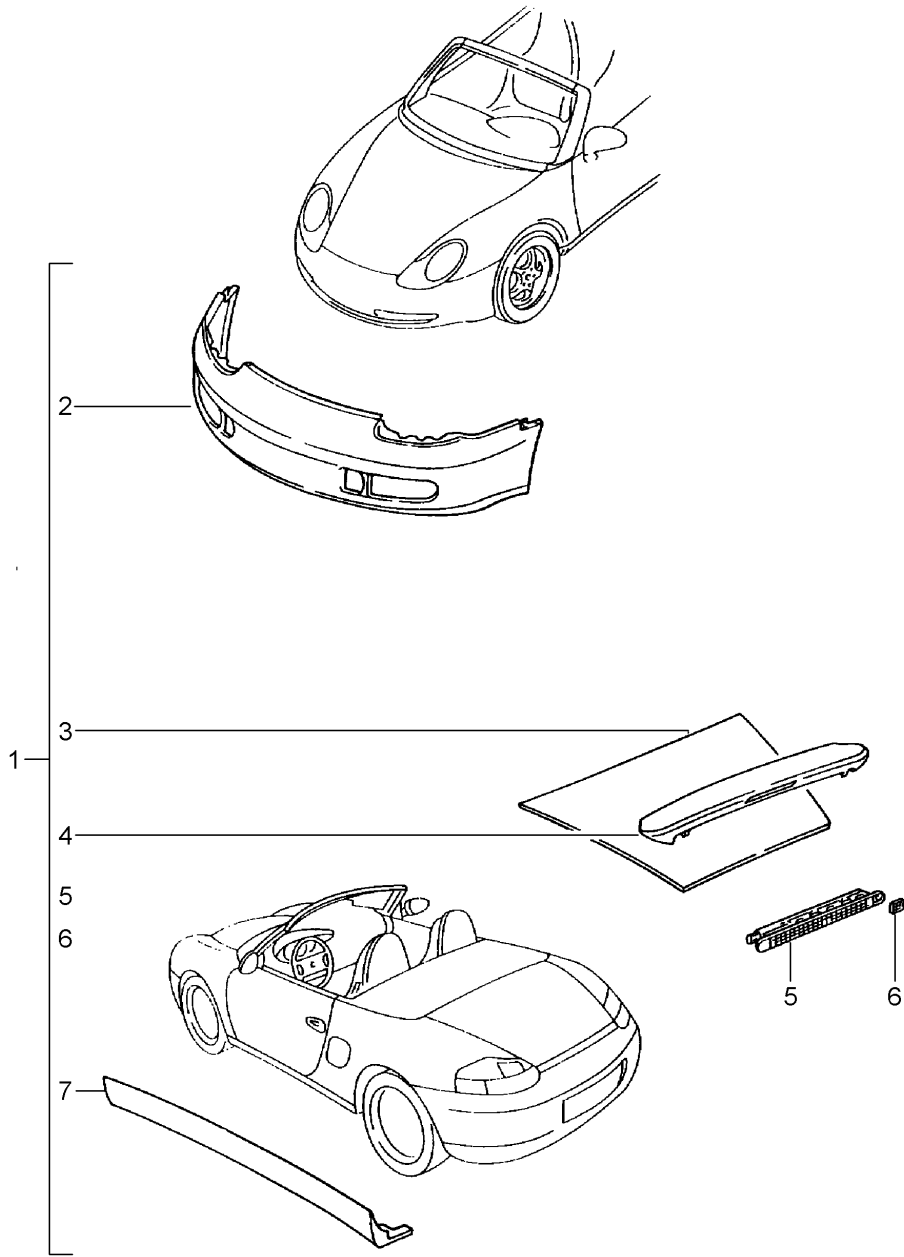

Model: TEQ

Model life 1985>>2012