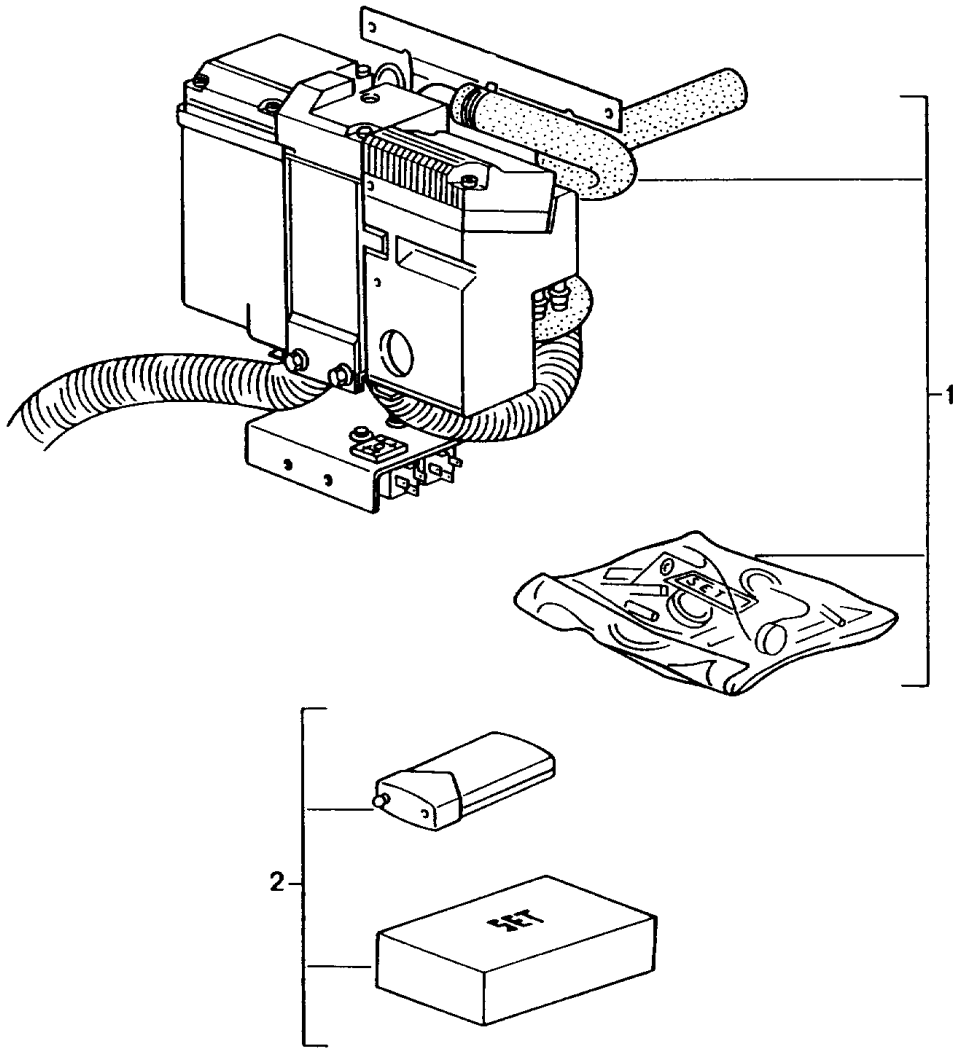

Model: TEQ

Model life 1985>>2012