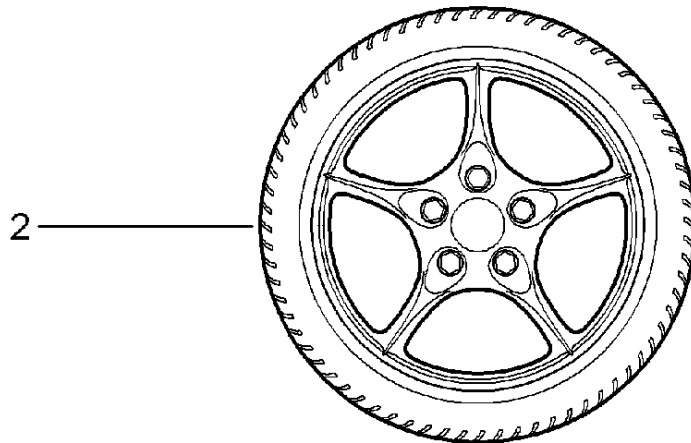

Model: TEQ

Model life 1985>>2012