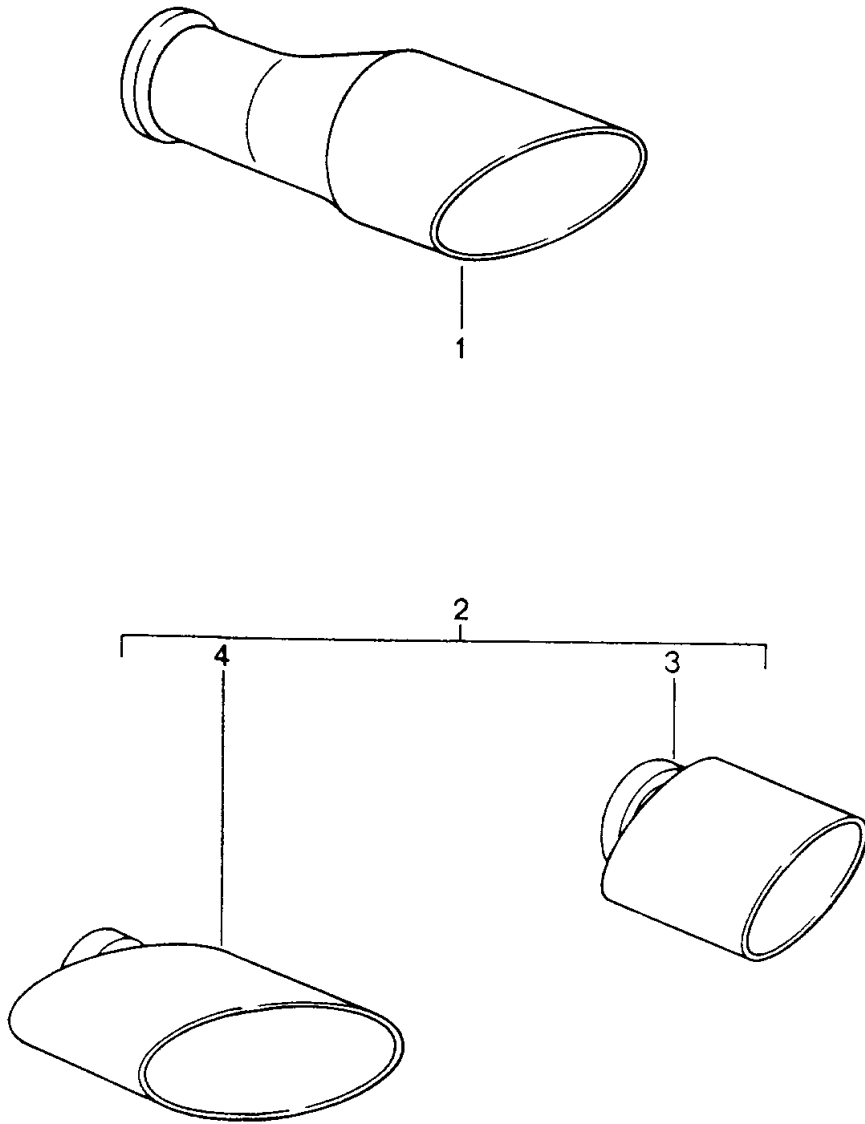

Model: TEQ

Model life 1985>>2012

Model: TEQ

Model life 1985>>2012

Pos	Part Number	Description	Remark	Qty	Model
1	000 043 301 10	Tailpipe Sports tailpipe Tailpipe Sports tailpipe Turbo-look Not for: 911 turbo	89-94 94-98	1	911 (964) 911 (993) 964 C2 964 C4 964 Speedst 964 RS
2	000 044 200 01	Tailpipe Sports tailpipe Set comprising:		1	993 C2 993 C4
3	993 111 981 00	Tailpipe	left	1	993 C2
4	993 111 982 00	Sports tailpipe	right	1	993 C4
(3)	993 111 981 02	Tailpipe	left	1	993 C2
(4)	993 111 982 02	Sports tailpipe	right	1	993 C4
		Tailpipe			993 S
		Sports tailpipe			993 4S
		Tailpipe			993 S
		Sports tailpipe			993 4S