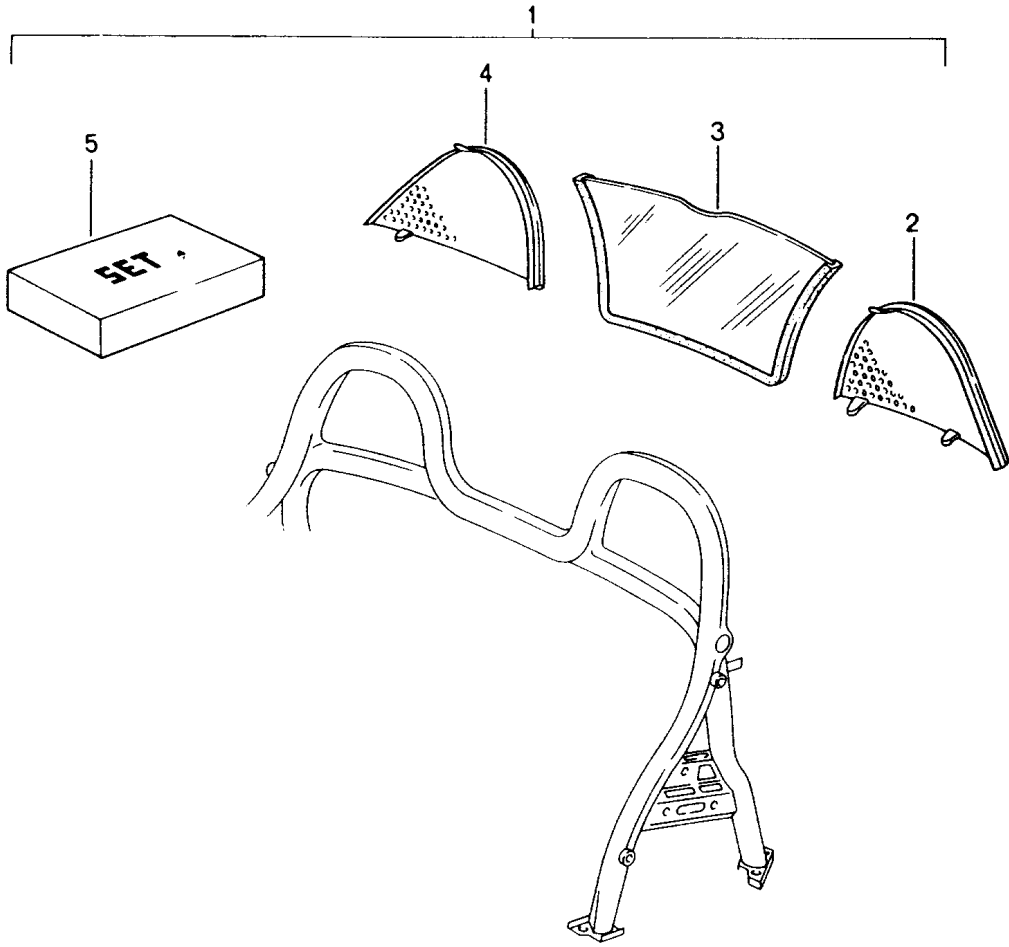

Model: TEQ

Model life 1985>>2012