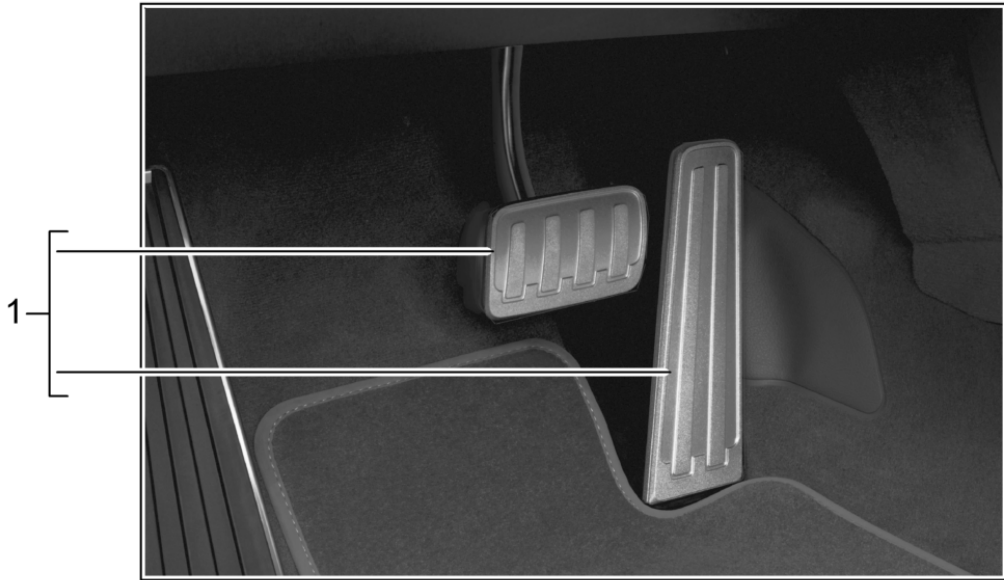

Model: TEQ

Model life 1985>>2012

Pos	Part Number	Description	Remark	Qty	Model
1	928 423 207 00	Vertical pedal adjustment Pedal spacer plate	78-95	1	928
2	928 423 213 00	Pedal spacer plate Discontinued part		1	"AUS"
3	900 114 021 01	Toothed washer Discontinued part		1	J 8,2
4	900 067 057 03	Socket head bolt Discontinued part		1	M8 x 20

Model: TEQ

Model life 1985>>2012