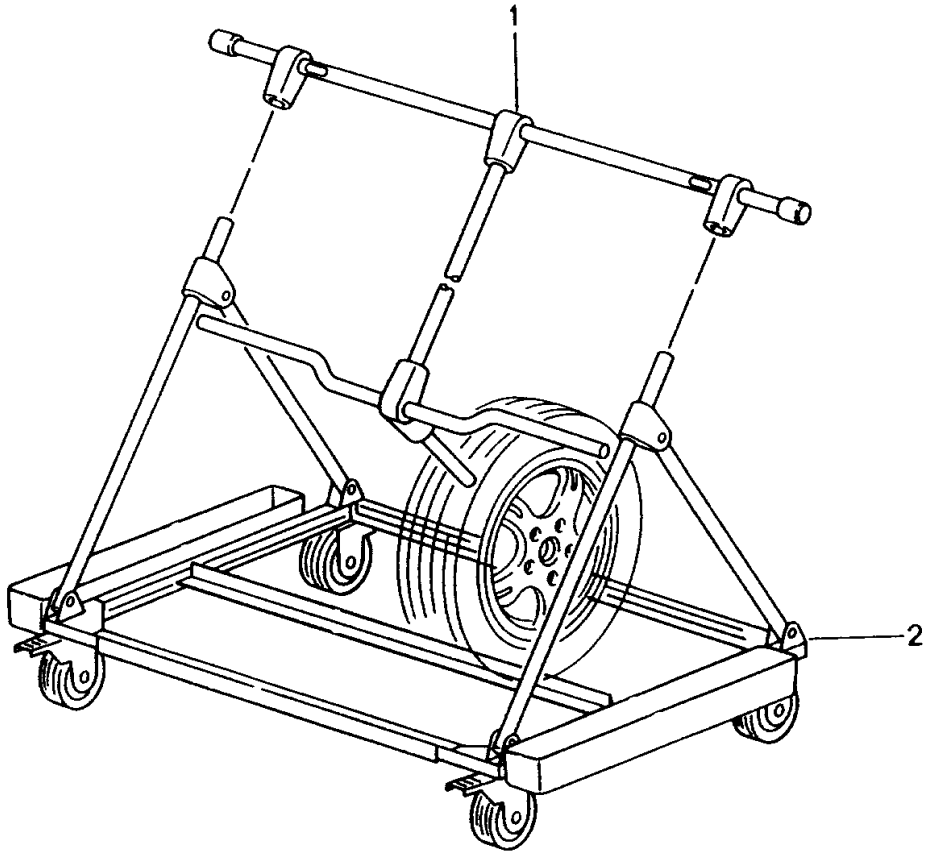

Model: TEQ

Model life 1985>>2012

Model: TEQ

Model life 1985>>2012

Pos	Part Number	Description	Remark	Qty	Model
-		Transport trolley Bracket Cover hardtop Technical information Boxster Group 0 0913 (3/97) Attention	97-04 98-05		Boxster(986) 911(996) Cabrio  alle
1	000 044 000 21	Bracket for hardtop		1	Boxster
2	000 044 000 22	Discontinued part Transport trolley for Wheels		1	Boxster
-		Technical information Boxster Group 0 0913 (10/97) Attention			alle
-	000 044 000 24	Bracket for Roof transport system		1	Boxster
-	000 044 000 12	Cover for hardtop		1	Boxster
-		Technical information 911 carrera Group 0 0913 (10/98) Attention			alle
(1)	000 044 000 39	Bracket for hardtop	Cabrio	1	911
(2)	000 044 000 38	Transport trolley for Wheels		1	911
-	000 044 000 40	Bracket for Roof transport system	Cabrio	1	911
-	000 044 000 45	Cover for hardtop	Cabrio	1	911