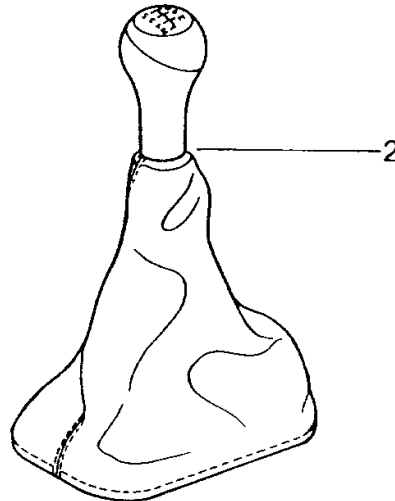

Model: TEQ

Model life 1985>>2012