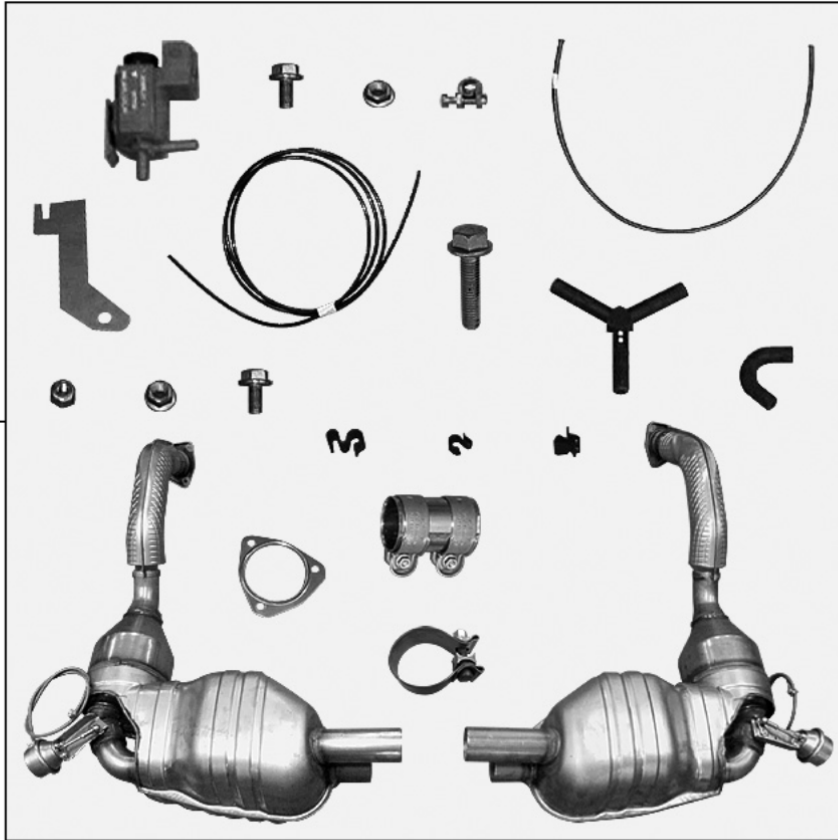

Model: TEQ

Model life 1985>>2012

1

2

Model: TEQ Model life 1985>>2012

Pos	Part Number	Description	Remark	Qty	Model
-		exhaust system Sport version D - MJ 2007>> Inst. & Conv. Instructions BOXSTER; CAYMAN Group 2 2601 (4/07; 5/06)			Boxster (987) Cayman (987)
1	987 044 200 00	exhaust system Sport version Set	2,7/3,4L	1	9720,9721 -"PAP", -"ROK", -"CN."
-		D - MJ 2007>> - MJ 2008 Inst. & Conv. Instructions BOXSTER; CAYMAN Group 2 2601 (12/09; 28/09)			alle
2	987 044 200 02	exhaust system Sport version Set	2,9 L 3,4 L	1	A120,A121+ PR:XLS -"BR."
(2)	987 044 200 03	Tailpipe D - MJ 2009>> exhaust system Sport version Set	with:  without:	1	A120,A121 -"BR."
-		D - MJ 2009>>	also use:		
-	987 612 905 02	Wire set D - MJ 2009>>		1	A120
-	987 612 905 25	Wire set D - MJ 2009>>		1	S A121
-		Combined switch exhaust system Sport version see illustration: D - MJ 2009>>	903-005	1	