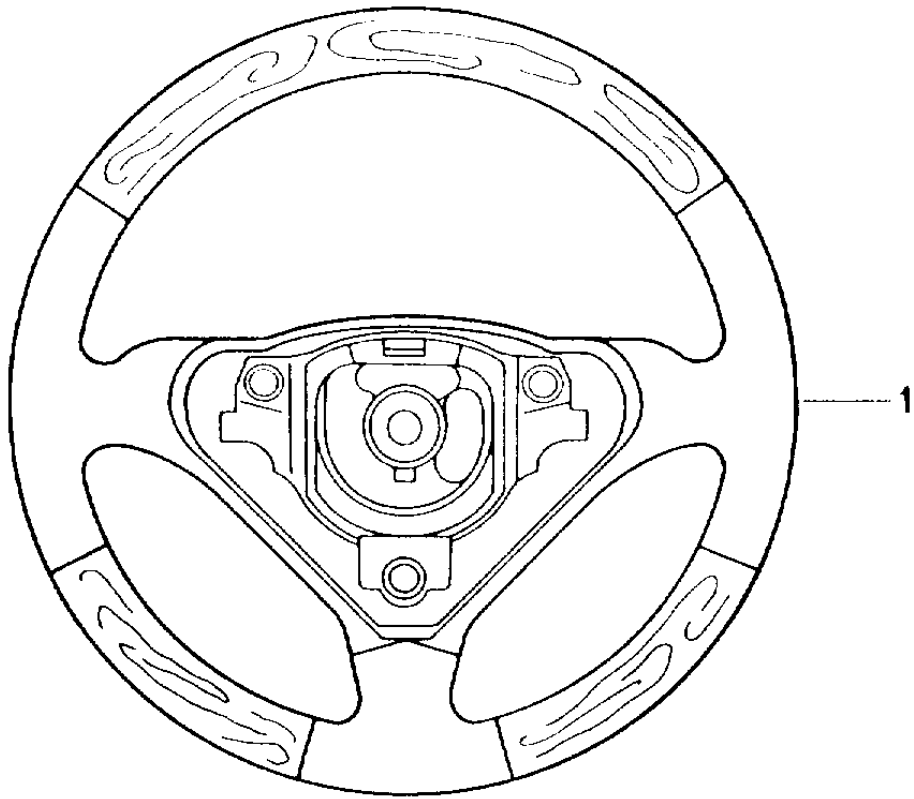

Model: TEQ

Model life 1985>>2012