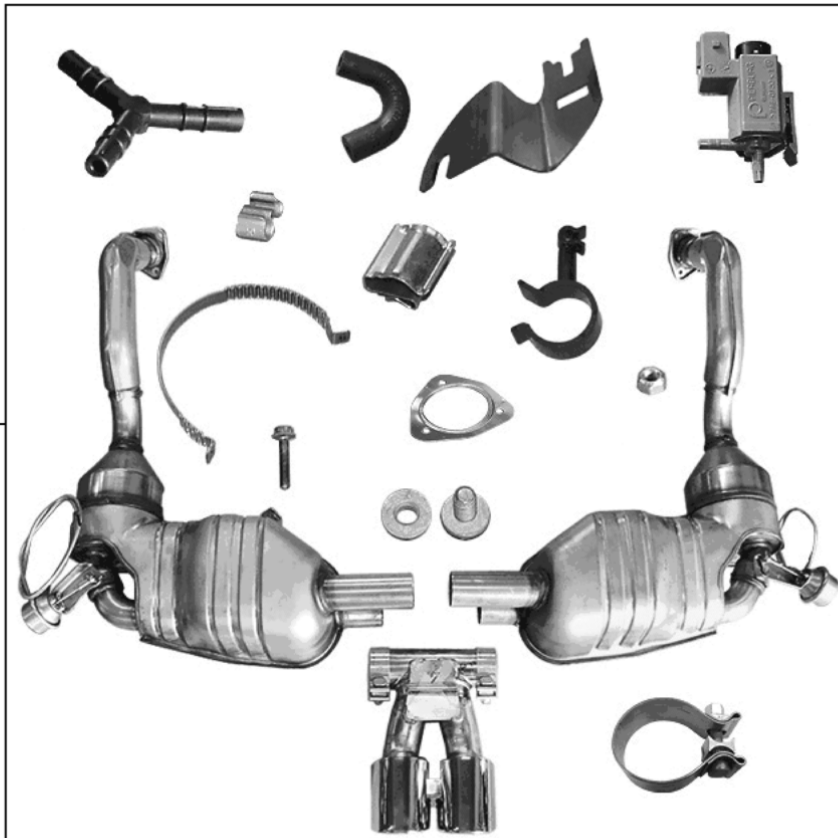

Model: TEQ

Model life 1985>>2012

1

2

Model: TEQ Model life 1985>>2012

Pos	Part Number	Description	Remark	Qty	Model
-		exhaust system Sport version D - MJ 2007>> Inst. & Conv. Instructions BOXSTER; CAYMAN Group 2 2601 (4/07; 5/06)			Boxster (987) Cayman (987)
1	987 044 200 00	exhaust system Sport version Set	2,7/3,4L	1	9720,9721 -"PAP", -"ROK", -"CN."
-		D - MJ 2007>> - MJ 2008 Inst. & Conv. Instructions BOXSTER; CAYMAN Group 2 2601 (12/09; 28/09)			alle
2	987 044 200 02	exhaust system Sport version Set	2,9 L 3,4 L	1	A120,A121+ PR:XLS -"BR."
(2)	987 044 200 03	Tailpipe D - MJ 2009>> exhaust system Sport version Set	with:  without:	1	A120,A121 -"BR."
-		D - MJ 2009>>	also use:		
-	987 612 905 02	Wire set D - MJ 2009>>		1	A120
-	987 612 905 25	Wire set D - MJ 2009>>		1	S A121
-		Combined switch exhaust system Sport version see illustration: D - MJ 2009>>	903-005	1	