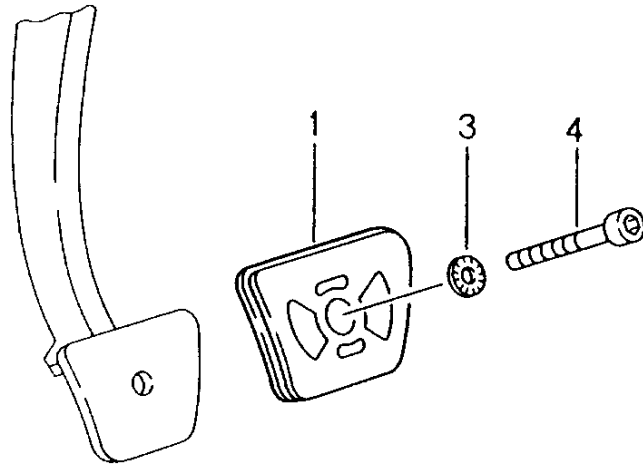

Model: TEQ

Model life 1985>>2012

Model: TEQ

Model life 1985>>2012

Pos	Part Number	Description	Remark	Qty	Model
1	928 423 207 00	Vertical pedal adjustment Pedal spacer plate	78-95	1	928
2	928 423 213 00	Pedal spacer plate Discontinued part		1	"AUS"
3	900 114 021 01	Toothed washer Discontinued part		1	J 8,2
4	900 067 057 03	Socket head bolt Discontinued part		1	M8 x 20