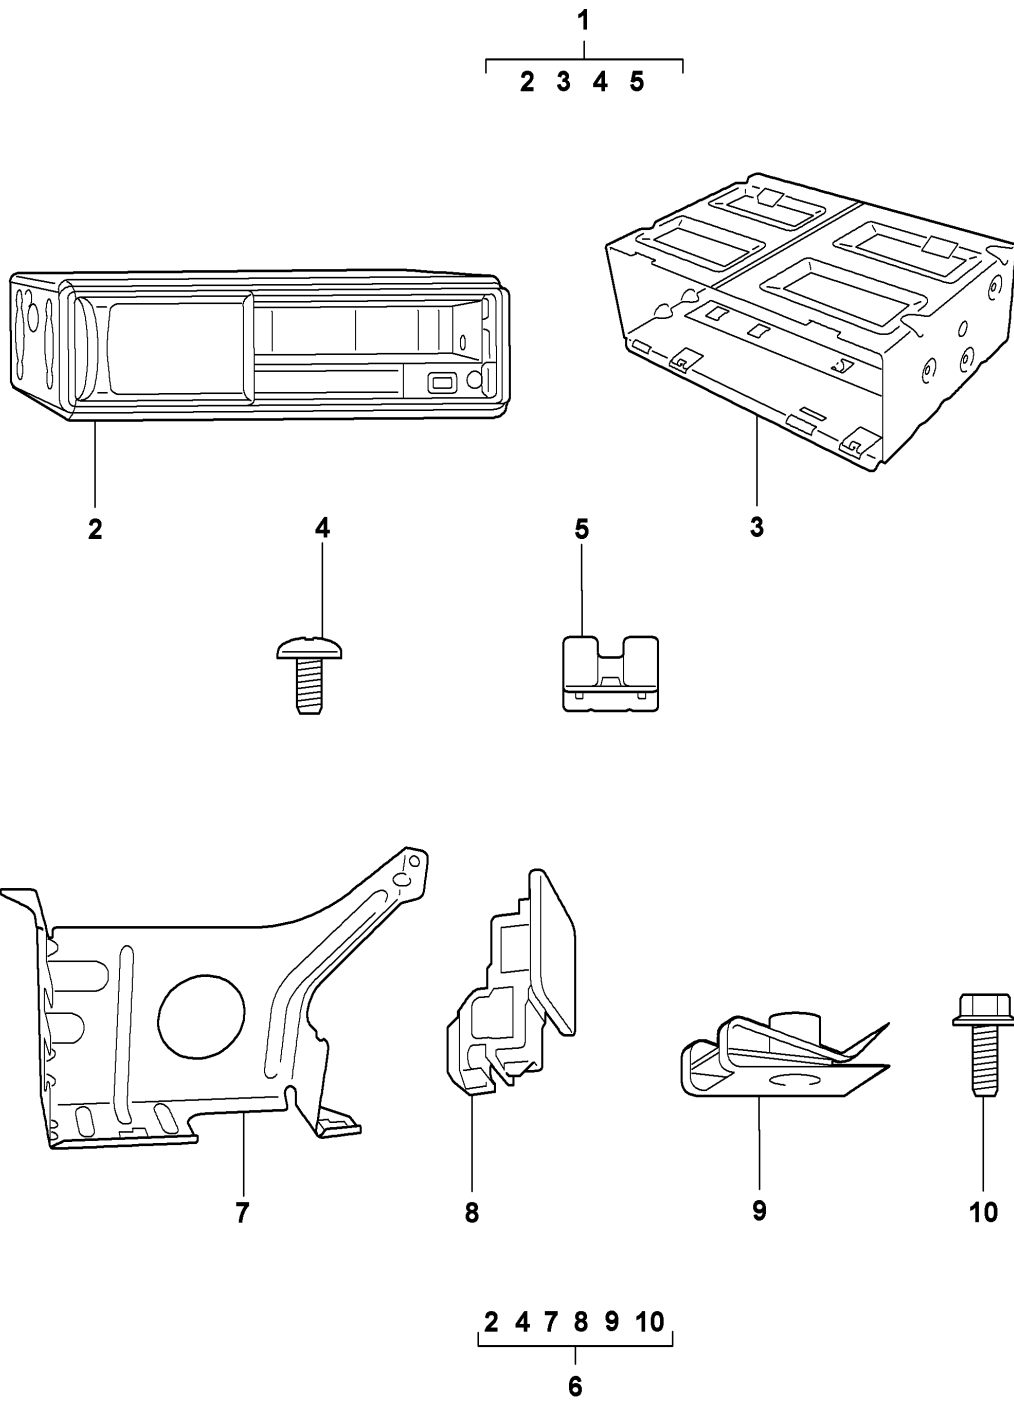

Model: TEQ

Model life 1985>>2012