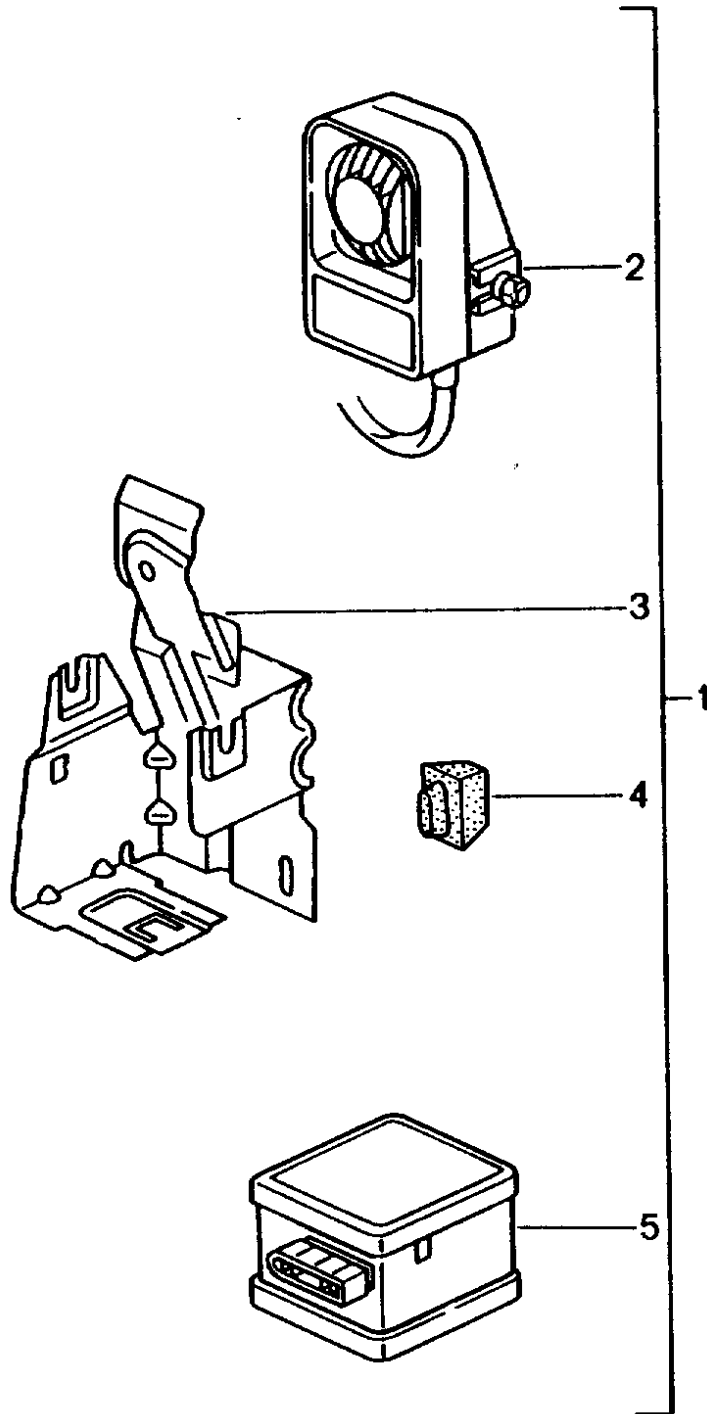

Model: TEQ

Model life 1985>>2012