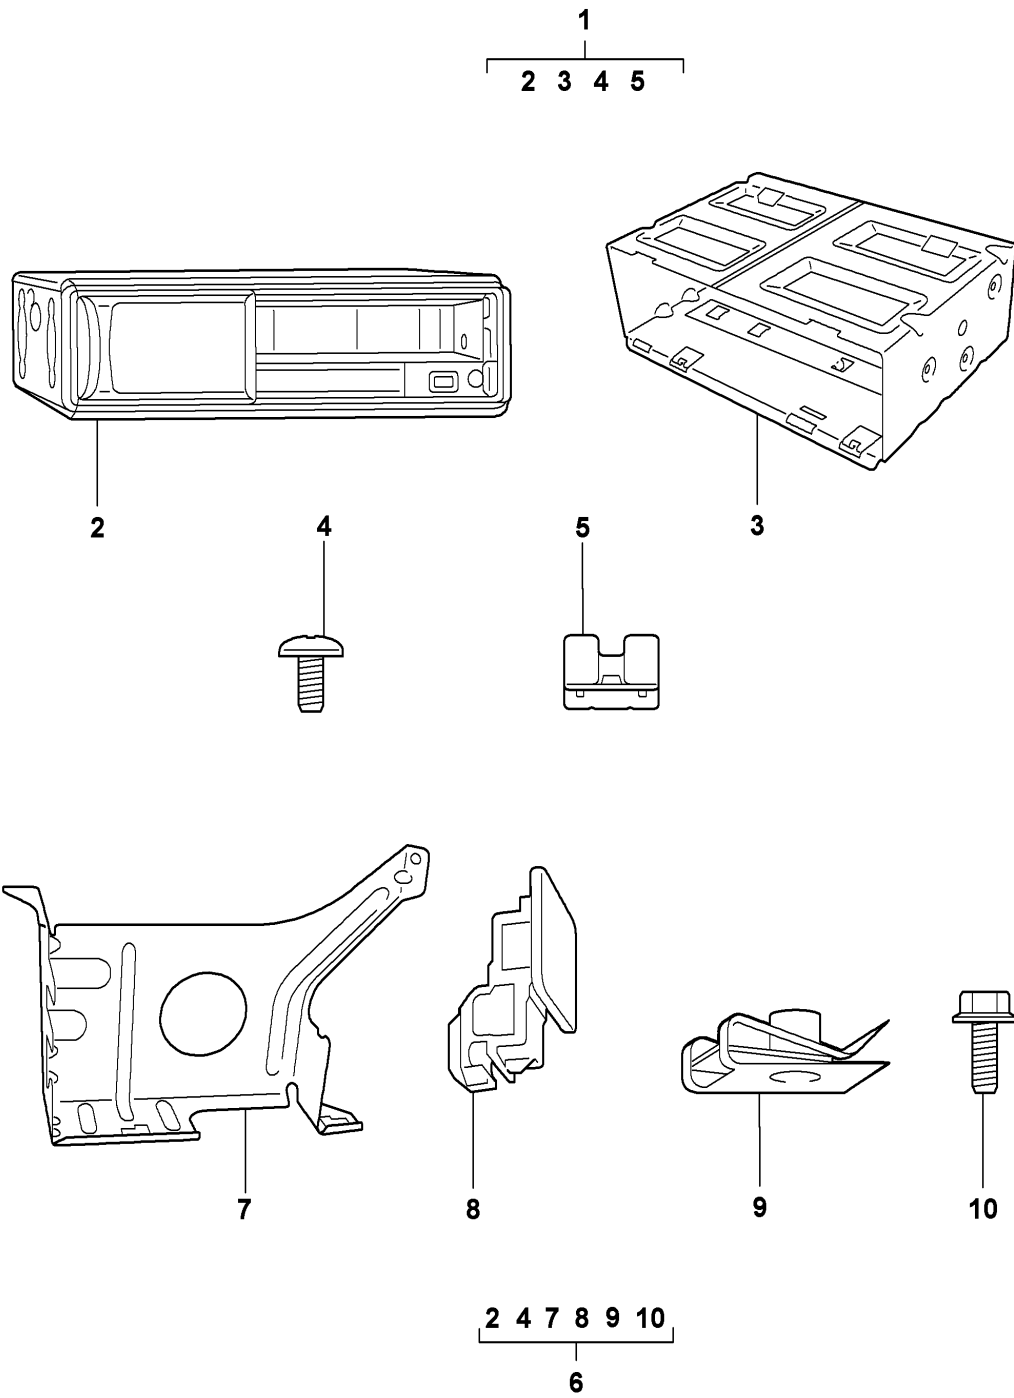

Model: TEQ

Model life 1985>>2012