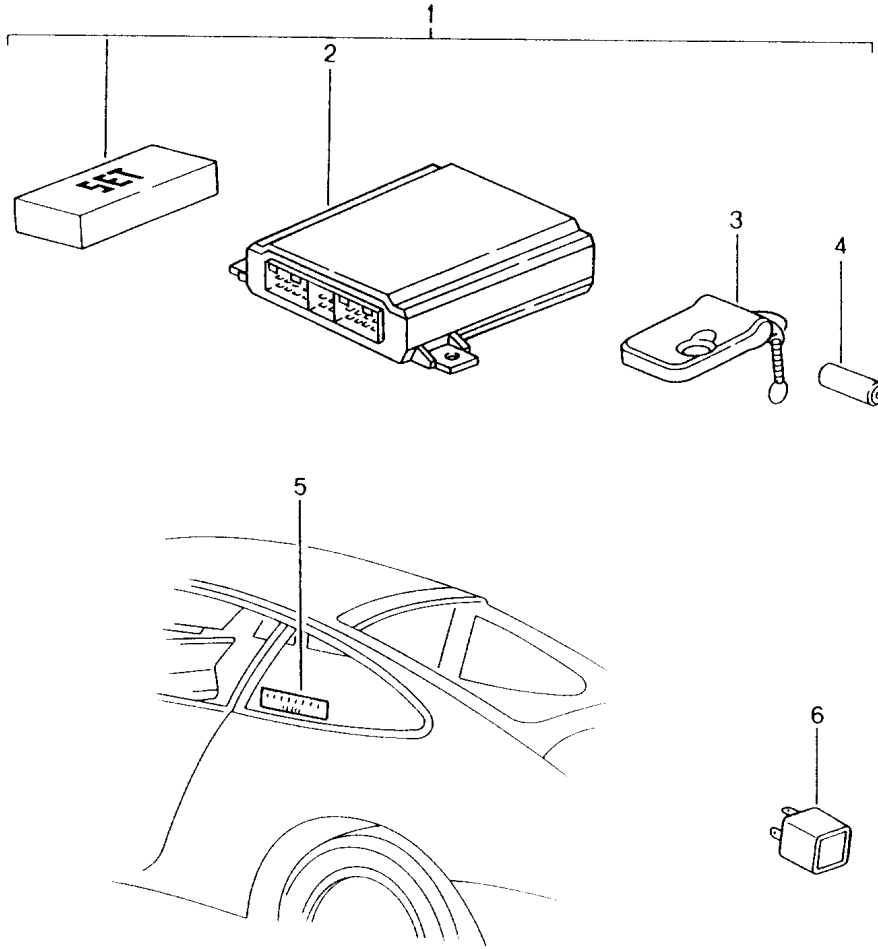

Model: TEQ Model life 1985>>2012

Pos	Part Number	Description	Remark	Qty	Model
		Motor sports Carbon Parts kit	07-12 07-08 10- 11- 10-		911 (997) GT3 / GT3 RS GT3 / GT3 RS GT3 RS 4.0 GT2 RS
1	997 044 850 00	Spoiler lip Rear lid Carbon Set	07-08 10-	1	GT3 / GT3 RS GT3
2	997 044 850 01	Air exhaust bumper Carbon Set	07-08 front	1	GT3 / GT3 RS
3	997 044 850 02	1 set of exterior mirrors Carbon	left a. right 10- 11-	1	GT3 / GT3 RS GT3 / GT3 RS GT3 RS 4.0
4	997 044 850 03	D - MJ 2007>> - MJ 2008 Air guide Rear lid Carbon Set	left a. right 10-	1	GT3 / GT3 RS GT3
5	997 044 850 05	D - MJ 2007>> - MJ 2008 Cover Carbon, fine high-gloss Set	front 10- 11-	1	GT3 / GT3 RS GT3 / GT3 RS GT3 RS 4.0
-	997 044 850 04	D - MJ 2007>> - MJ 2008 Discontinued part Wing Carbon primed Set D - MJ 2010>>	left a. right 10-	1	GT2 RS GT3 RS

Model: TEQ

Model life 1985>>2012