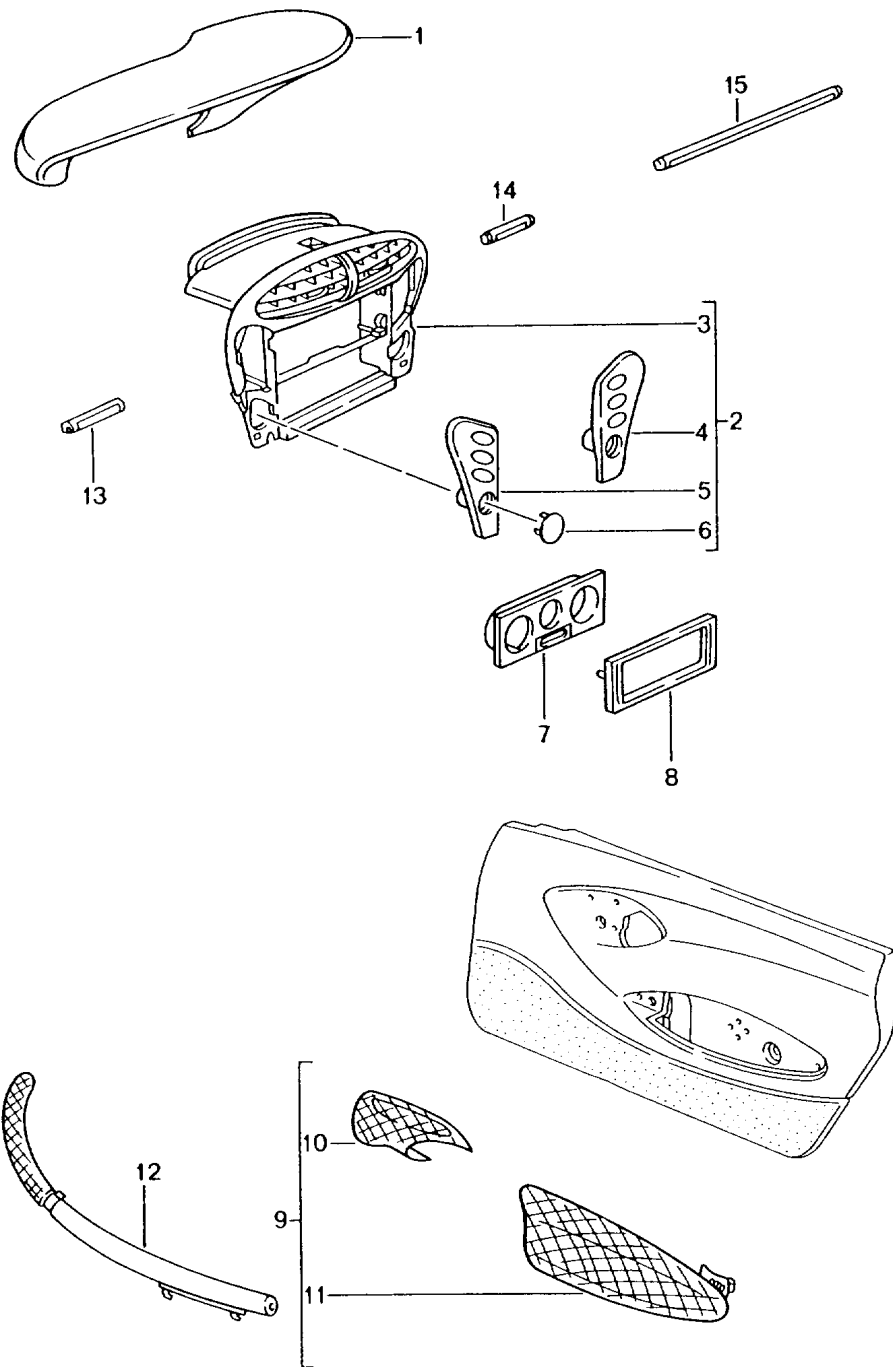

Model: TEQ

Model life 1985>>2012

Model: TEQ Model life 1985>>2012

Pos	Part Number	Description	Remark	Qty	Model
		Instrument box Centre console Door Carbon D - MJ 1997>> - MJ 2004			BOXSTER
1	986 552 984 04	Cover (leather) Carbon	lhd	1	PR:098
	986 552 984 04 M31	Boxster red D - MJ 1997>>			
	986 552 984 04 J31	Nephrite green D - MJ 1997>>			
	986 552 984 04 S31	savannah beige D - MJ 1997>>			
	986 552 984 04 C51	Graphite grey D - MJ 1997>>			
	986 552 984 04 A11	Black D - MJ 1997>>			
	986 552 984 04 G11	Metropole blue D - MJ 1998>>			
(1)	986 552 984 05	Cover (leather) Carbon	rhd	1	PR:099
	986 552 984 05 M31	Boxster red D - MJ 1997>>			
	986 552 984 05 J31	Nephrite green D - MJ 1997>>			
	986 552 984 05 S31	savannah beige D - MJ 1997>>			
	986 552 984 05 C51	Graphite grey D - MJ 1997>>			
	986 552 984 05 A11	Black D - MJ 1997>>			
	986 552 984 05 G11	Metropole blue D - MJ 1998>>			
-		comprising:			
3	986 552 980 17	Mounting frame Discontinued part		1	
3	986 552 980 20	Mounting frame D - MJ 1997>>		1	
	986 552 980 20 01C	Satin black D - MJ 1997>>			
	986 552 980 20 M30	Boxster red D - MJ 1997>>			
	986 552 980 20 J30	Nephrite green D - MJ 1997>>			
	986 552 980 20 S30	savannah beige D - MJ 1997>>			
	986 552 980 20 C50	Graphite grey D - MJ 1997>>			
	986 552 980 20 G10	Metropole blue D - MJ 1998>>			
-		or			
(3)	986 552 980 27	Mounting frame Discontinued part		1	PR:662
(3)	986 552 980 24	Mounting frame D - MJ 1997>>		1	
	986 552 980 24 01C	Satin black D - MJ 1997>>			
	986 552 980 24 M30	Boxster red D - MJ 1997>>			
	986 552 980 24 J30	Nephrite green D - MJ 1997>>			
	986 552 980 24 S30	savannah beige D - MJ 1997>>			