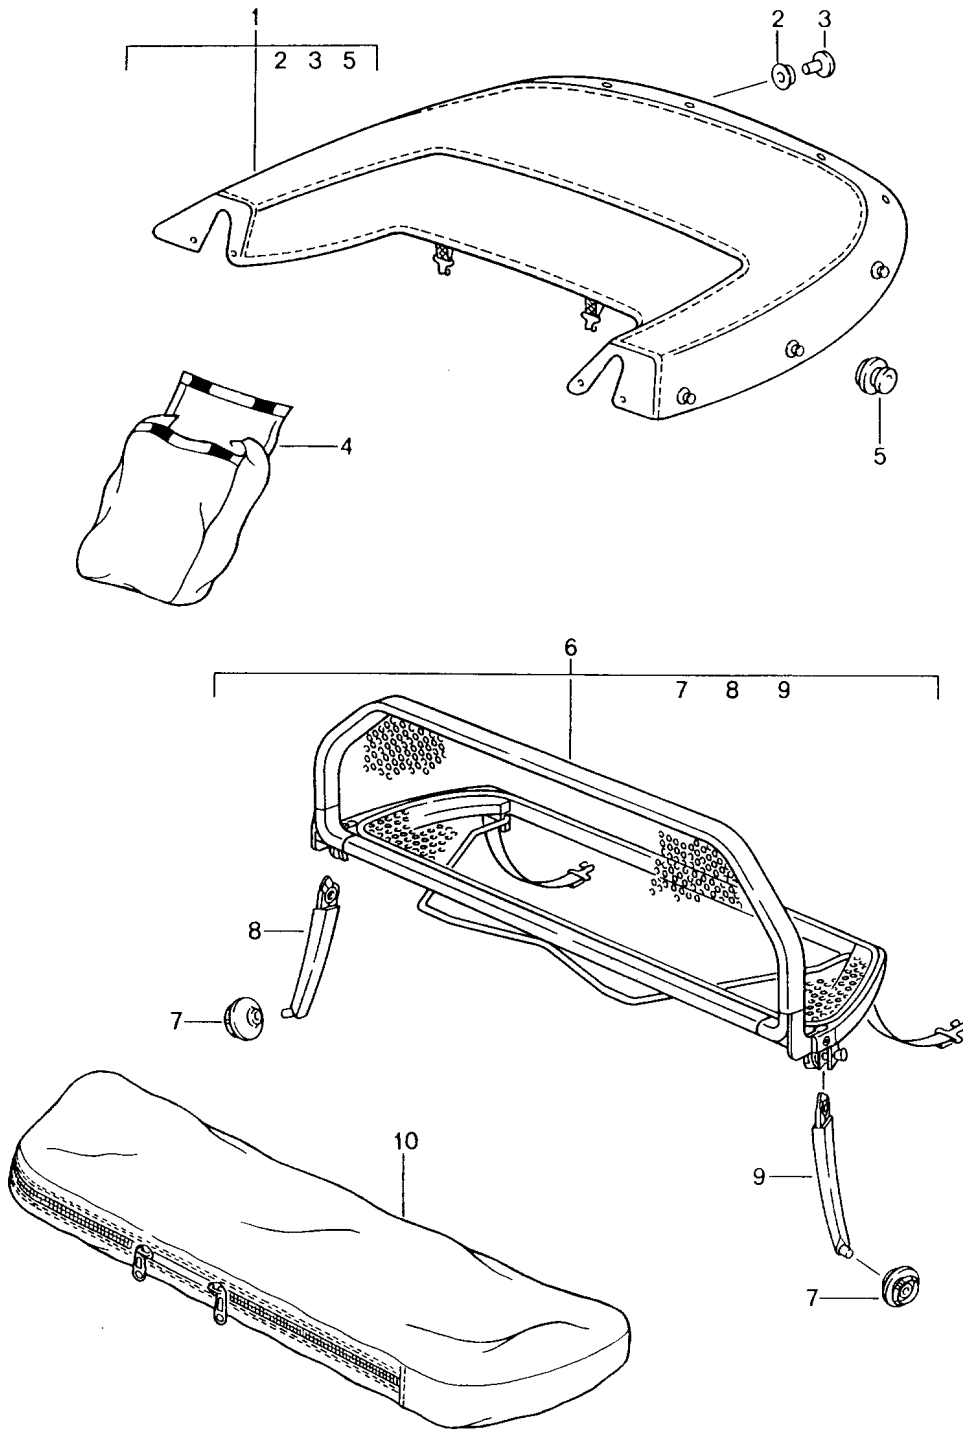

Model: TEQ

Model life 1985>>2012