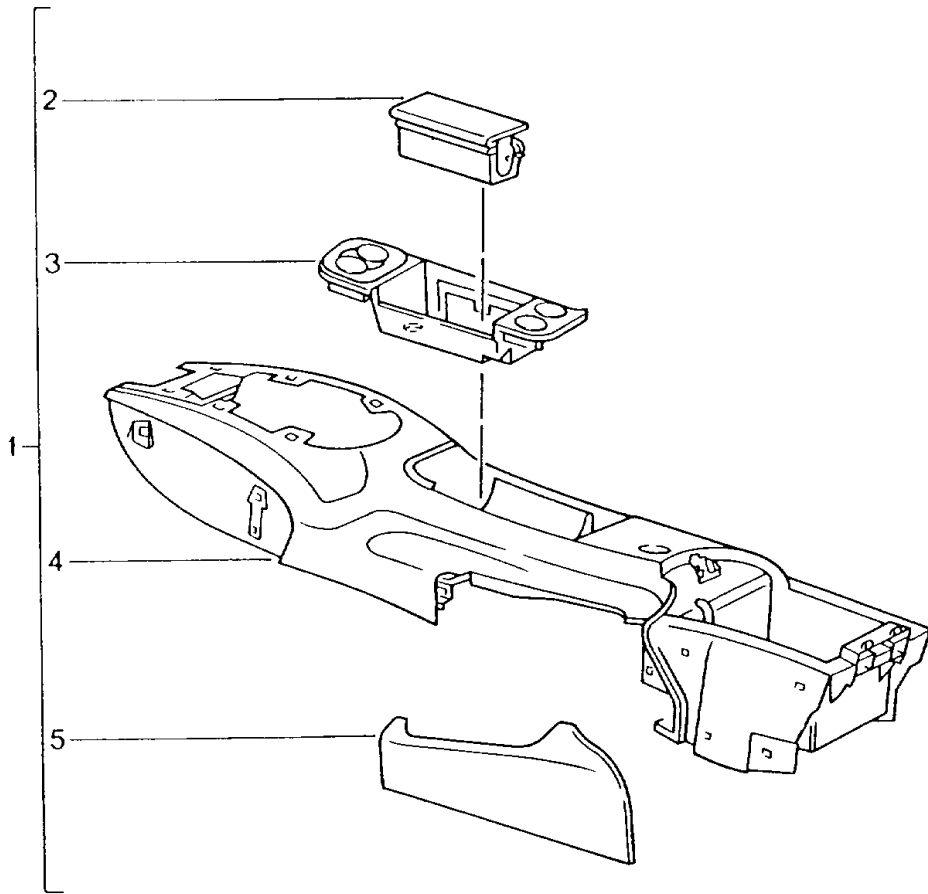

Model: TEQ

Model life 1985>>2012

Model: TEQ

Model life 1985>>2012

Pos	Part Number	Description	Remark	Qty	Model
		Retrofit kit tunnel			911
1	000 044 801 78	Light maple rootwood D - MJ 1998>> - MJ 2004 Retrofit kit tunnel		1	
-		Light maple rootwood comprising:			
2	986 552 997 03	Ashtray insert		1	
3	986 552 996 03	Light maple rootwood ashtray		1	
4	986 552 995 03	Light maple rootwood Centre console		1	
5	996 552 993 03	Light maple rootwood Cover handbrake Light maple rootwood		1