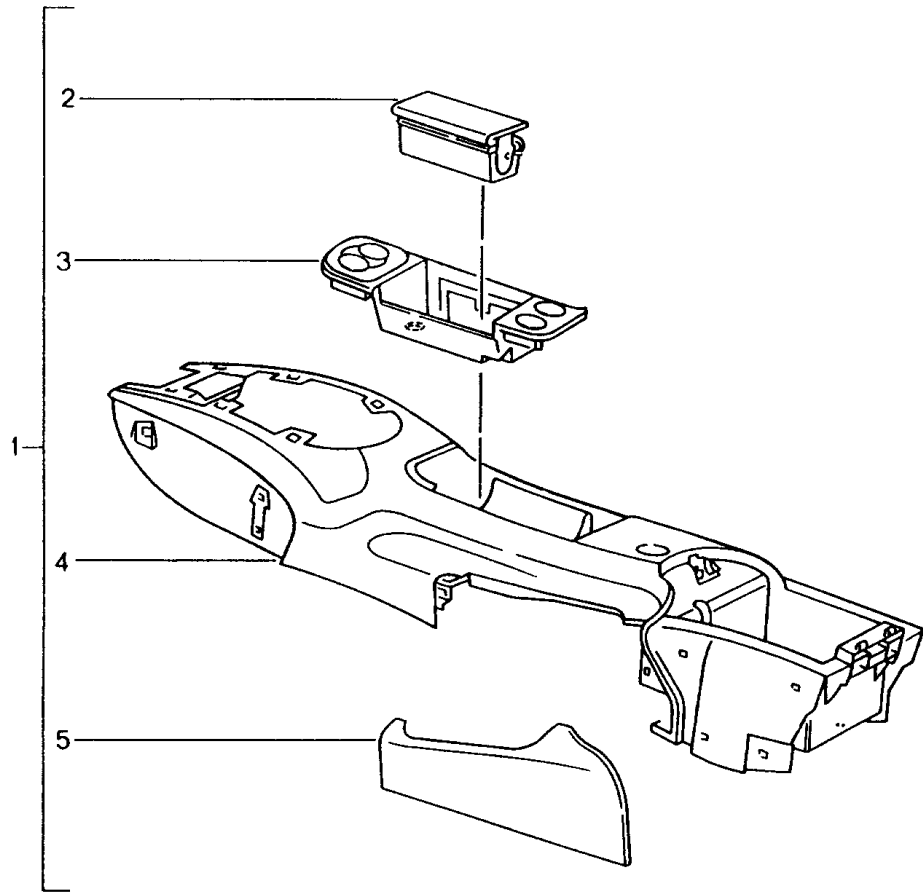

Model: TEQ

Model life 1985>>2012

Model: TEQ

Model life 1985>>2012

Pos	Part Number	Description	Remark	Qty	Model
1	000 044 800 99	Retrofit kit tunnel Carbon Retrofit kit tunnel Carbon	97-04 98-04	1	BOXSTER 911
-		comprising:			
2	986 552 997 02	Ashtray insert Carbon		1	
3	986 552 996 02	ashtray Carbon		1	
4	986 552 995 02	Centre console Carbon		1	
5	996 552 993 02	Cover handbrake Carbon		1