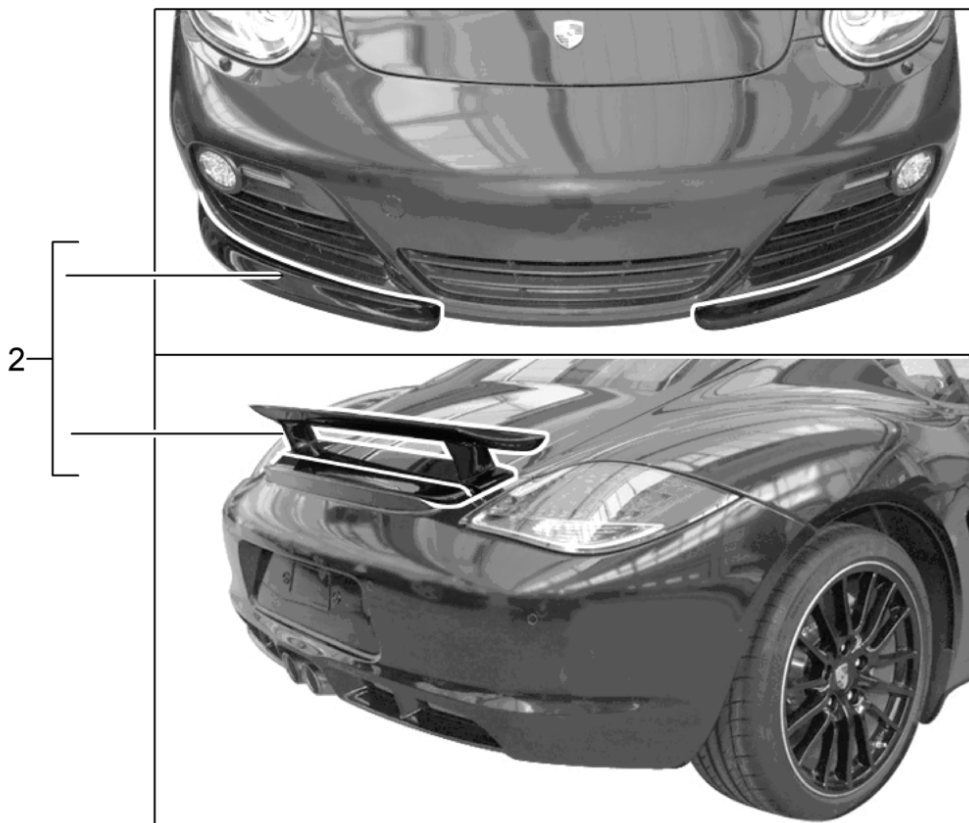

Model: TEQ

Model life 1985>>2012

Model: TEQ

Model life 1985>>2012

Pos	Part Number	Description	Remark	Qty	Model
-		Aerokit D - MJ 2006>> Inst. & Conv. Instructions Cayman 6658 (6/07) Attention			Cayman
1	987 044 802 08	Aerokit Set D - MJ 2006>> - MJ 2008 Discontinued part		1	alle
-		Inst. & Conv. Instructions Cayman 6658 (32/08) Attention			alle
2	987 044 802 09	Aerokit Set D - MJ 2009>> Discontinued part		1	