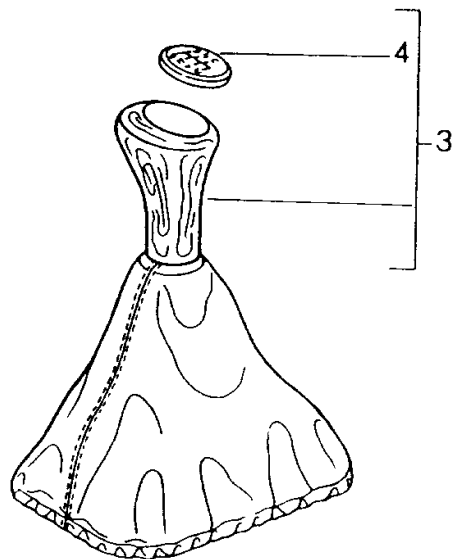

Model: TEQ

Model life 1985>>2012