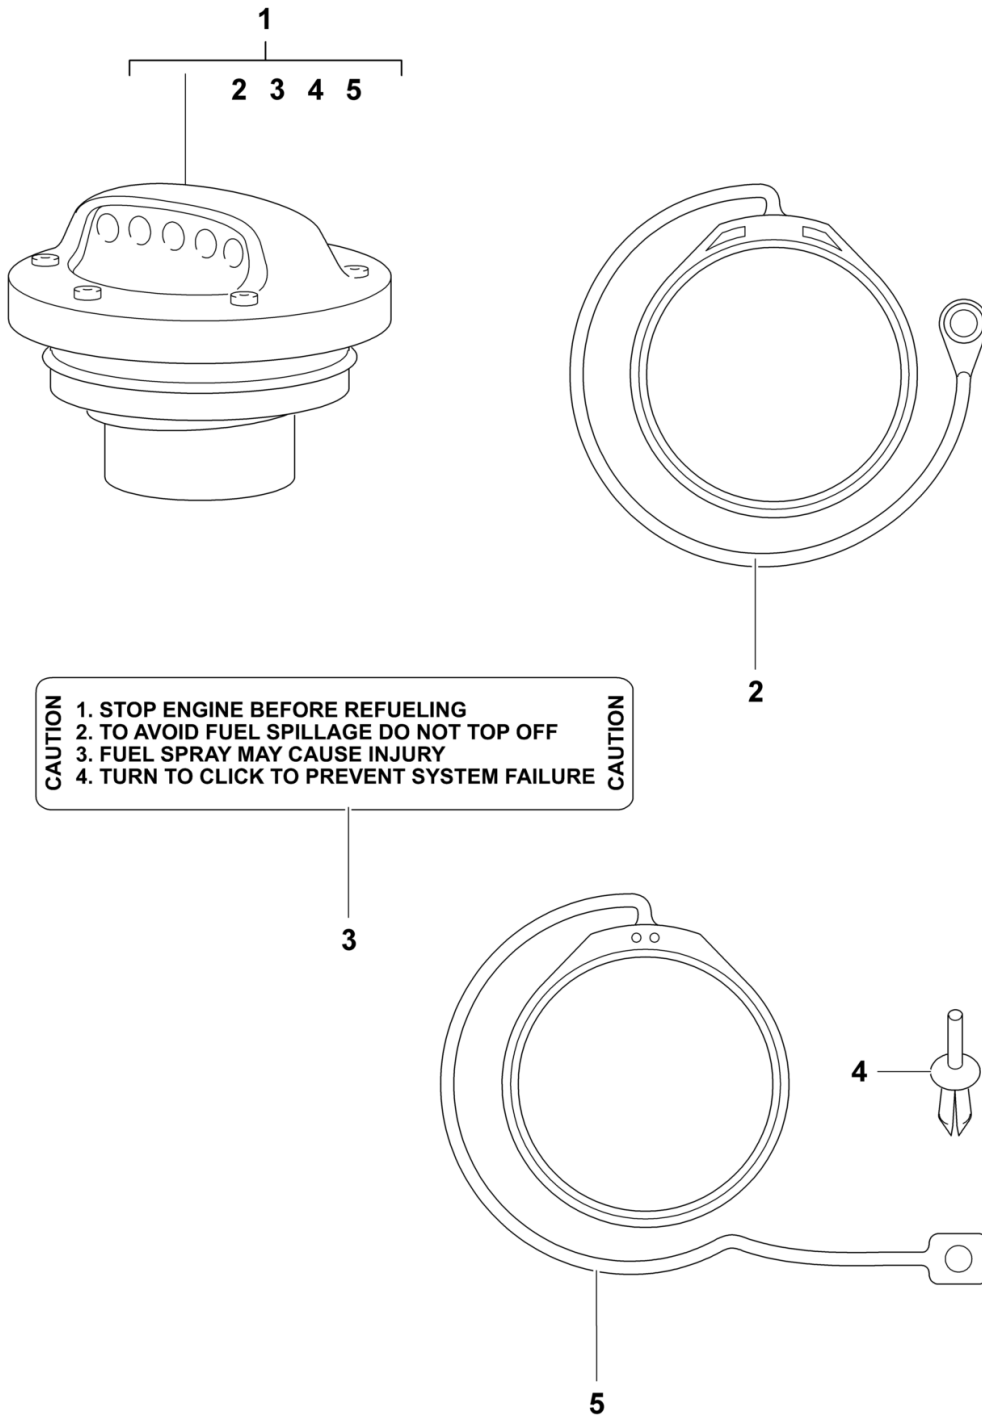

Model: TEQ

Model life 1985>>2012