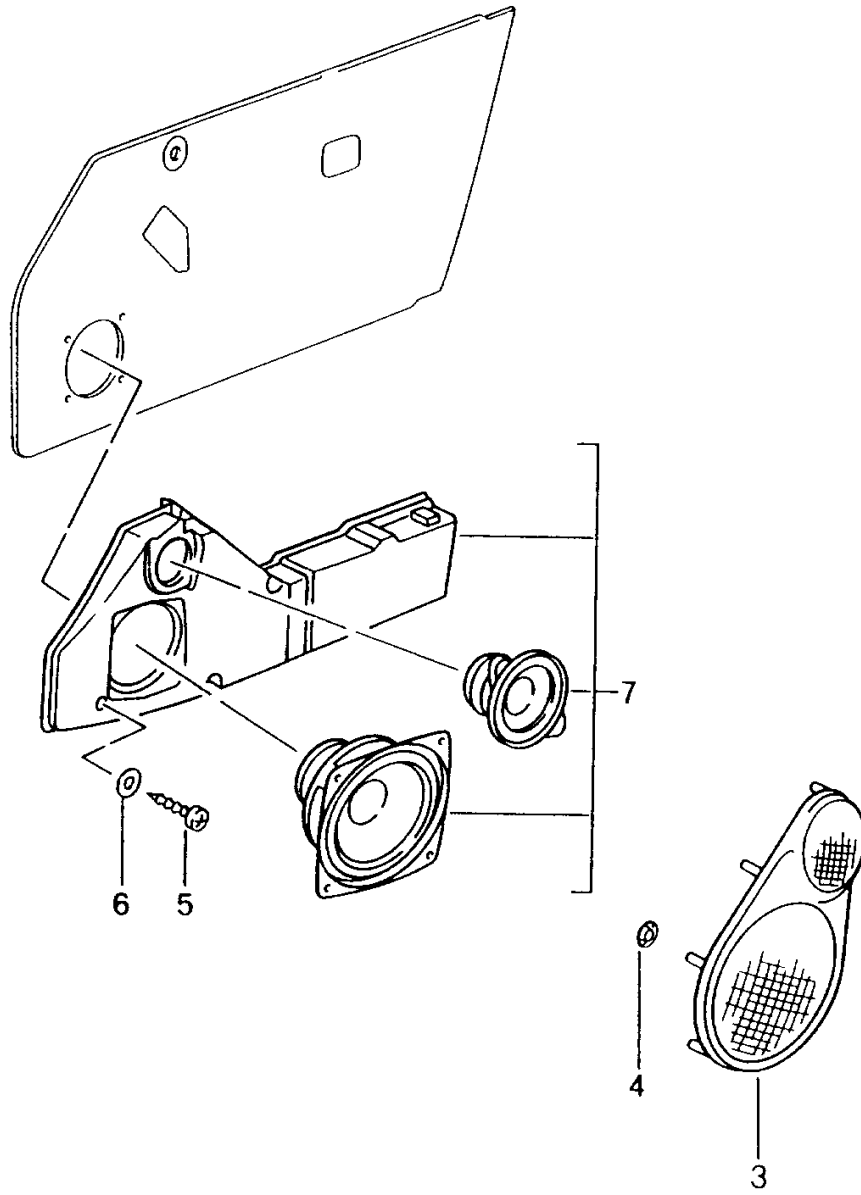

Model: TEQ

Model life 1985>>2012