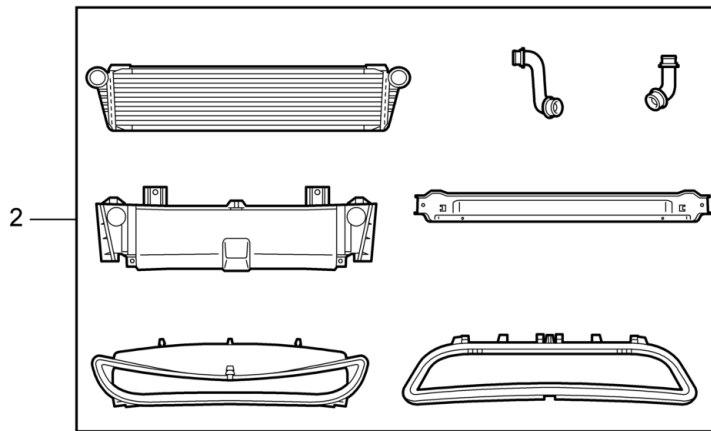

Model: TEQ

Model life 1985>>2012