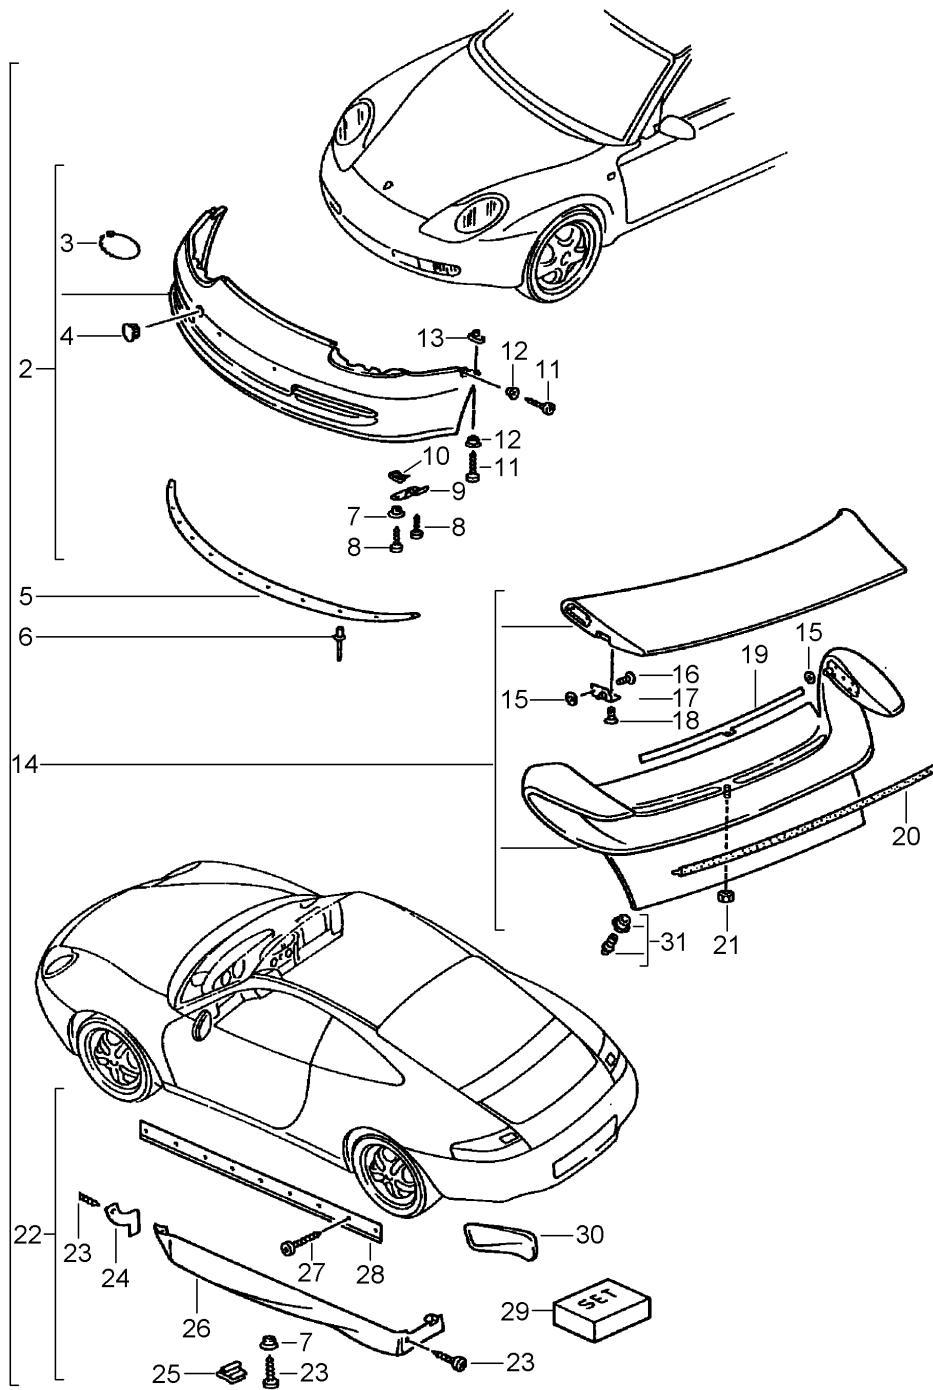

Model: TEQ

Model life 1985>>2012

Model: TEQ Model life 1985>>2012

Pos	Part Number	Description	Remark	Qty	Model
-		Aerokit "Cup " D - MJ 1998>> - MJ 2001 Technical information 911 Coupe,alle Group 6 6315 Attention			911(996) Coupe
1	000 044 801 02	Aerokit " CUP "		1	
-		comprising:			
2	996 505 980 02	Front apron		1	
-	996 505 980 02 G2X	primed for Tiptronic modify in workshop			
-		Content			
3	999 651 225 40	Safety rope		1	
4	964 505 103 00	Cover cap		1	
-	964 505 103 00 G2X	Cover cap			
7	944 503 255 00	Shim		4	
8	999 073 062 02	panel screw ST 4,8 X 19		4	
9	996 505 989 00	Retaining bracket		2	
10	999 591 699 02	panel nut ST 4,8 Discontinued part		4	
10	999 591 699 01	panel nut ST 4,8		4	
11	900 144 101 02	panel screw B 4,8 X 19		X	
12	999 209 045 09	Shim		X	
13	999 507 072 02	panel nut B 4,8		X	
-	000 044 801 59	Parts kit		1	
-		use if required:			
5	996 505 986 00	Spoiler		1	
6	999 507 427 40	expanding nut		11	
14	996 512 901 00	Rear lid		1	
-		with:			
-	996 512 992 00	Rear spoiler Content Spoiler		1	
15	996 512 902 00	Washer		4	
16	996 512 993 00	angle M 5 X 12		4	
17	996 512 993 00	angle		1	
(17)	996 512 994 00	angle		1	
18	900 249 041 01	countersunk bolt M 6 X 16		4	
19	996 512 985 00	strip		1	
20	996 512 988 00	Spoiler		1	
21	900 360 001 02	Hexagon nut M 4		1	
31	996 512 987 00	adjusting screw		1	
-	996 612 070 51	Wire set Brake light		1	
22	996 559 983 01	Side member trim	left	1	
-	996 559 983 01 G2X	primed			
(22)	996 559 984 01	Side member trim	right	1	
-	996 559 984 01 G2X	primed			
23	999 073 060 02	panel screw ST 4,8 X 13		16