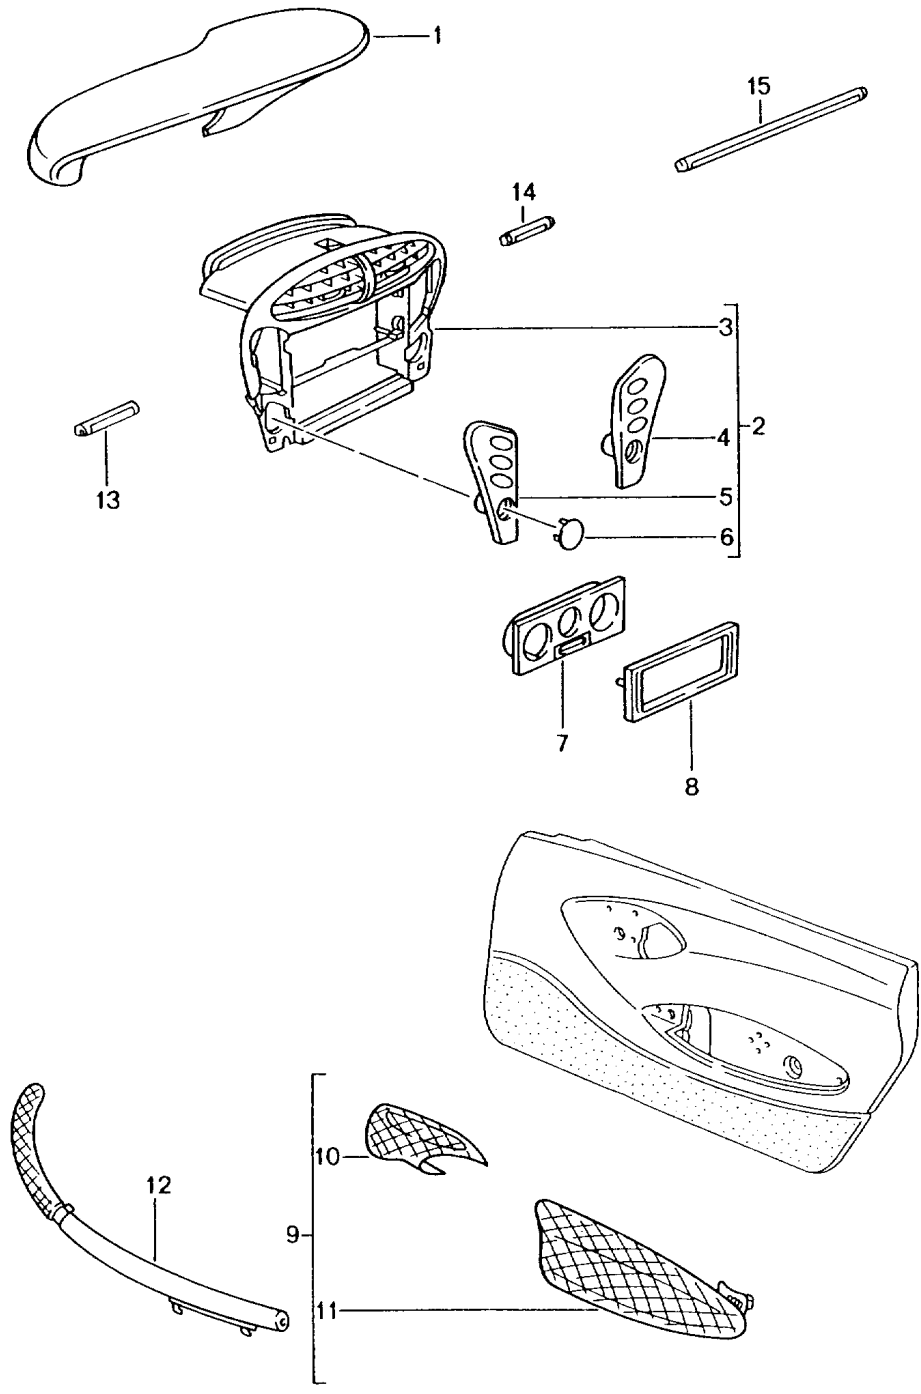

Model: TEQ

Model life 1985>>2012