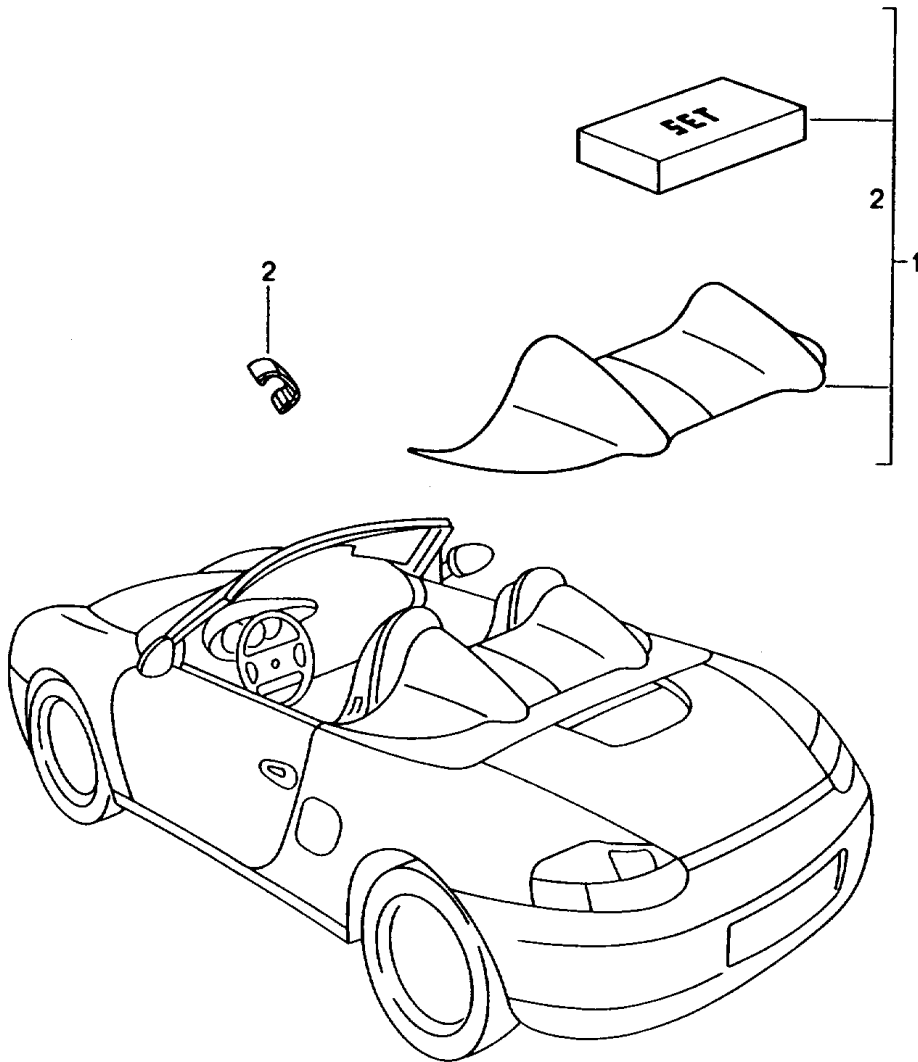

Model: TEQ

Model life 1985>>2012