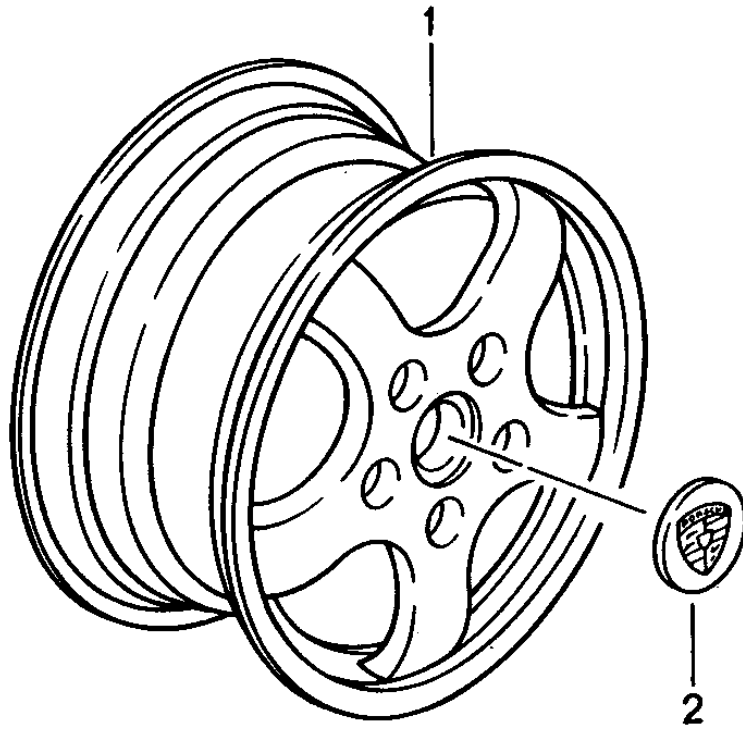

Model: TEQ

Model life 1985>>2012

Pos	Part Number	Description	Remark	Qty	Model
		Gear wheel sets Summer			911/S (997 I)
1	997 044 602 01	D - MJ 2005>> Set of wheels, compl. CARRERA CLASSIC		1	911/S PR:338
1	997 044 602 11	D - MJ 2005>> Set of wheels, compl. CARRERA CLASSIC		1	911/S PR:339
1	997 044 602 02	D - MJ 2006>> Set of wheels, compl. CARRERA CLASSIC		1	911/S PR:338,482
1	997 044 602 12	tyre pressure control system D - MJ 2005>> - MJ 2008 Set of wheels, compl. CARRERA CLASSIC		1	911/S PR:339,482
2	997 044 602 03	tyre pressure control system D - MJ 2006>> - MJ 2008 Set of wheels, compl. SPORT-DESIGN		1	911/S PR:338
2	997 044 602 13	D - MJ 2005>> Set of wheels, compl. SPORT-DESIGN		1	911/S PR:339
2	997 044 602 04	D - MJ 2006>> Set of wheels, compl. SPORT-DESIGN		1	911/S PR:338,482
2	997 044 602 14	tyre pressure control system D - MJ 2005>> - MJ 2008 Set of wheels, compl. SPORT-DESIGN		1	911/S PR:339,482
3	997 044 602 05	tyre pressure control system D - MJ 2006>> - MJ 2008 Set of wheels, compl. CARRERA S		1	911/S PR:338
3	997 044 602 15	D - MJ 2005>> - MJ 2008 Set of wheels, compl. Carrera S		1	911/S PR:339
3	997 044 602 06	D - MJ 2006>> - MJ 2008 Set of wheels, compl. CARRERA S		1	911/S PR:338,482
3	997 044 602 16	tyre pressure control system D - MJ 2005>> - MJ 2008 Set of wheels, compl. CARRERA S		1	911/S PR:339,482
		tyre pressure control system D - MJ 2006>> - MJ 2008			

Model: TEQ

Model life 1985>>2012