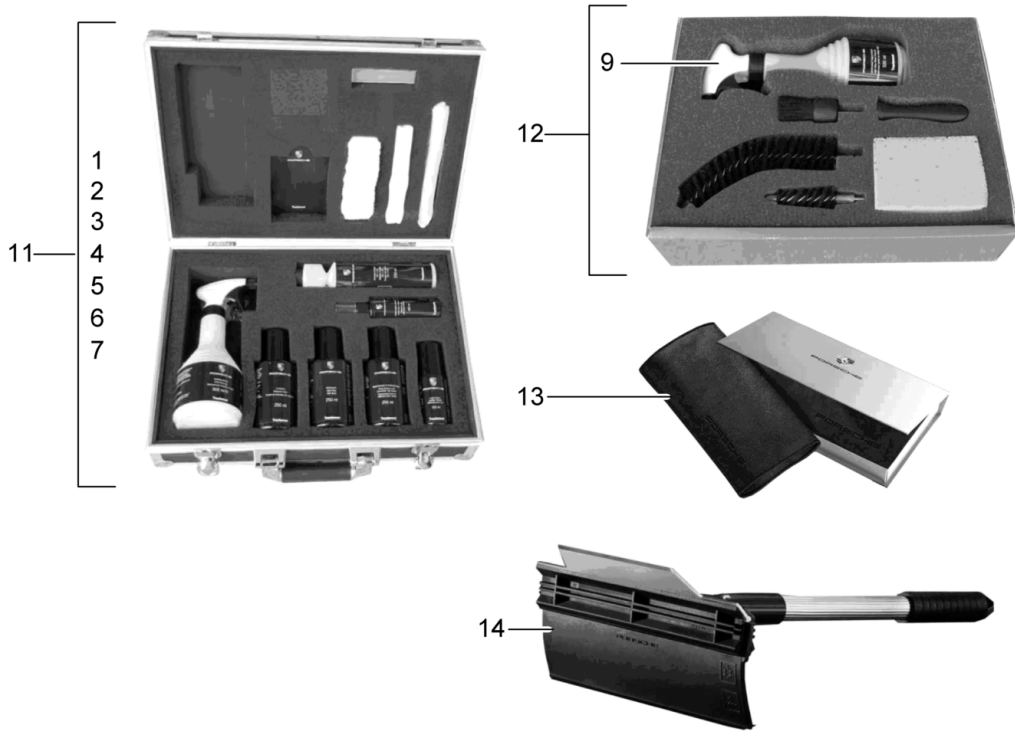

Model: TEQ

Model life 1985>>2012