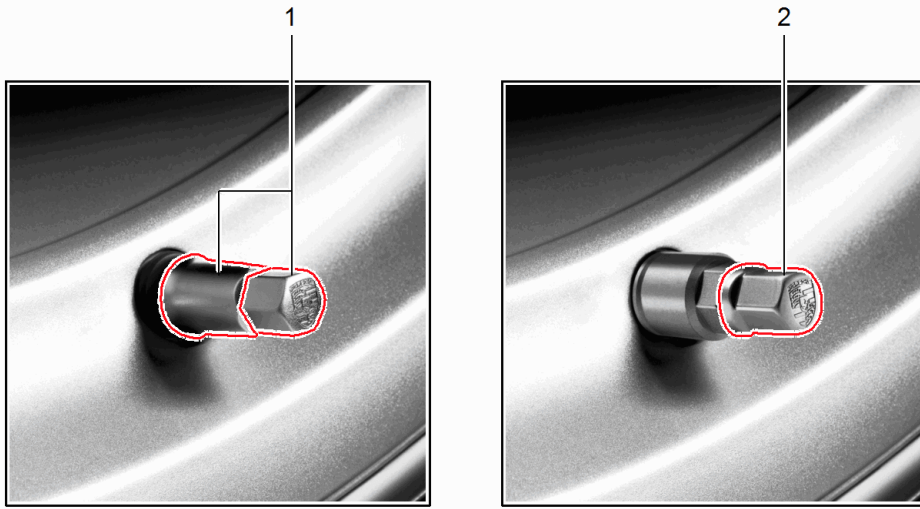

Model: TEQ

Model life 1985>>2012

Model: TEQ

Model life 1985>>2012

Pos	Part Number	Description	Remark	Qty	Model
1	000 044 601 00	Valve cap Porsche crest silver Black Cap Valve cap Porsche crest Set Included Rubber valve	76- with:	1	924 / 944 928 / 968 911(964/993) 911(996/997) Boxster Cayman
2	000 044 602 15	Cap Valve cap Porsche crest Set Included Rubber valve	05- with:	1	PR:482,483 911 (997) Boxster Cayman
3	991 044 602 66	Cap Valve cap Black Porsche crest Coloured Set		1	PR:-482,-483
(3)	991 044 602 67	Cap Valve cap Black Porsche crest Coloured Set		1	PR:482,483
4	991 044 602 69	Cap Valve cap silver Porsche crest Coloured Set		1	PR:482,483
5	991 044 602 65	Cap Valve cap Black Porsche crest Black-white Set		1	PR:-482,-483
6	991 044 602 68	Cap Valve cap silver Porsche crest Black-white Set		1	PR:482,483