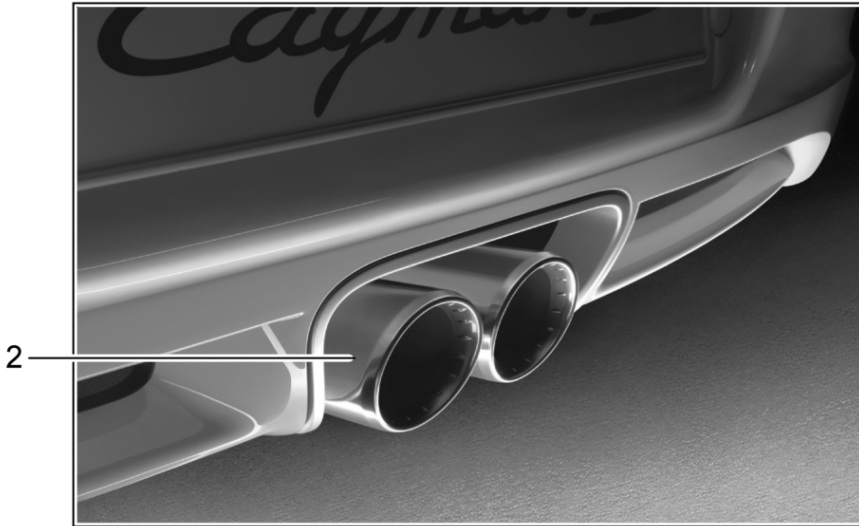

Model: TEQ

Model life 1985>>2012

Model: TEQ

Model life 1985>>2012

Pos	Part Number	Description	Remark	Qty	Model
1	987 111 254 01	Sports tailpipe stainless steel Tailpipe Sport	2005- 2006- 05-08	1	Boxster(987) Cayman (987) Boxster / S
2	987 111 981 00	Tailpipe Sport	05-08 06-08	1	Boxster / S Cayman / S
3	987 111 981 30	Tailpipe Sport	2009-	1	Boxster / S Cayman / S