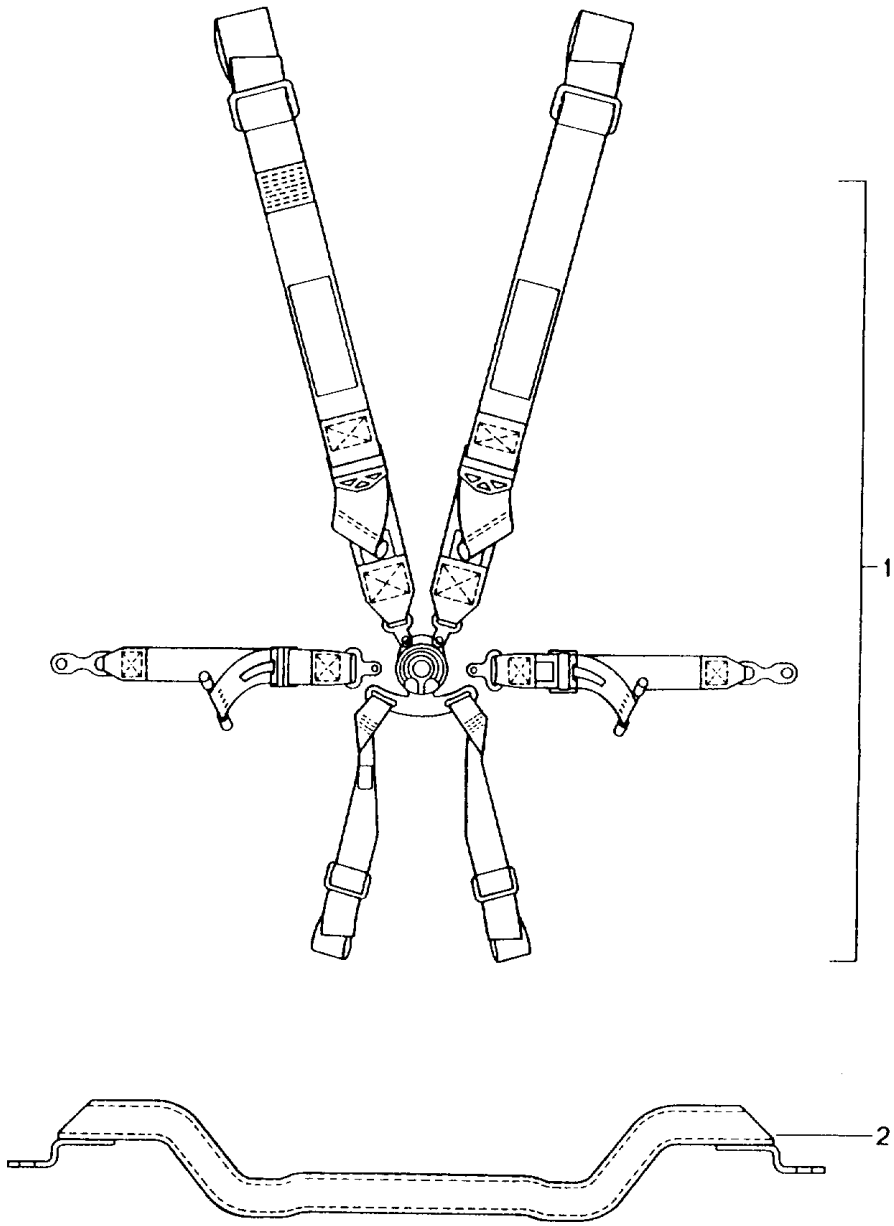

Model: TEQ

Model life 1985>>2012

Model: TEQ

Model life 1985>>2012

Pos	Part Number	Description	Remark	Qty	Model
		Six-point safety belt for vehicles with roll bar and bucket seat D - MJ 1998>> - MJ 2004			911
1	996 803 037 91	Six-point safety belt red	left	1	
		with:			
1	996 803 038 91	Push button Six-point safety belt red	right	1	
		with:			
-		Push button			
		also use:			
2	996 521 933 90	Cross member for bucket seat		X	