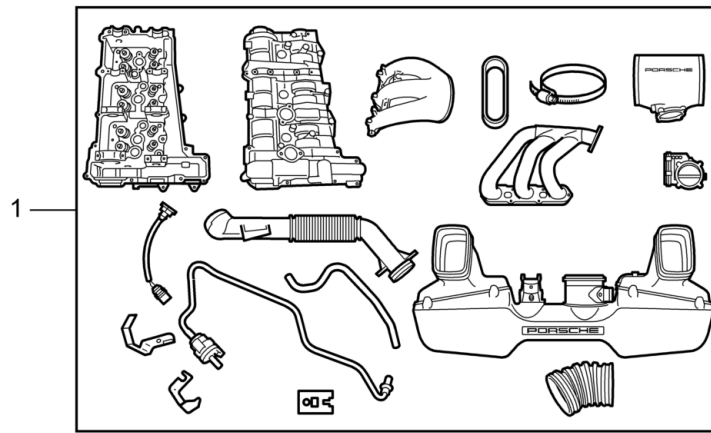

Model: TEQ

Model life 1985>>2012