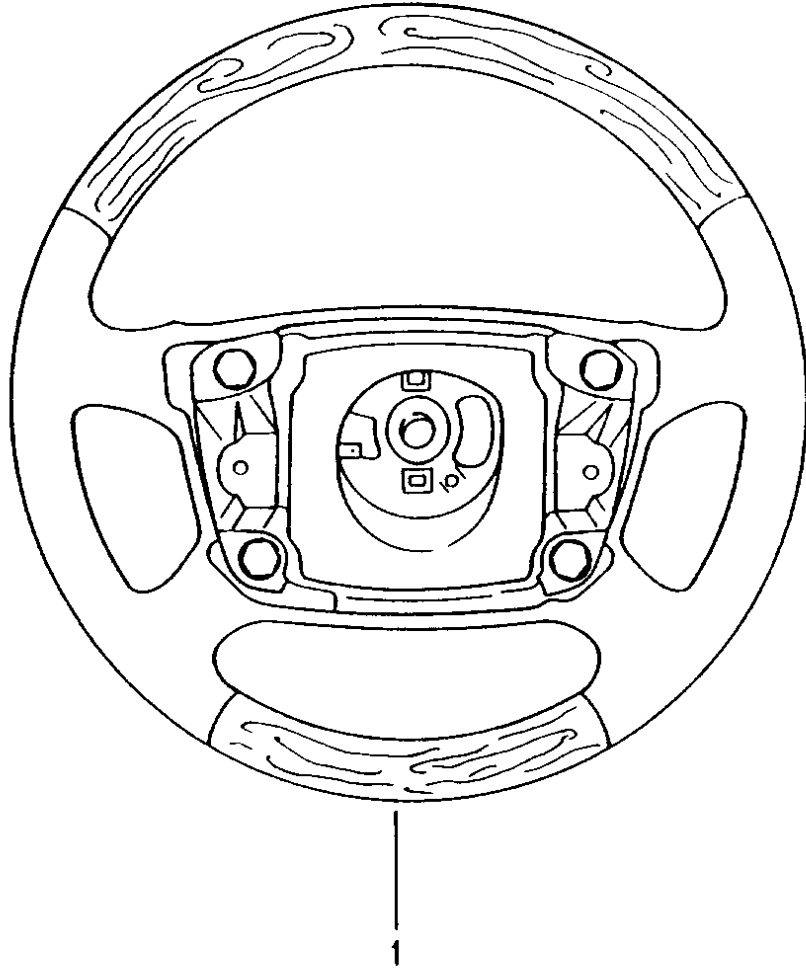

Model: TEQ

Model life 1985>>2012