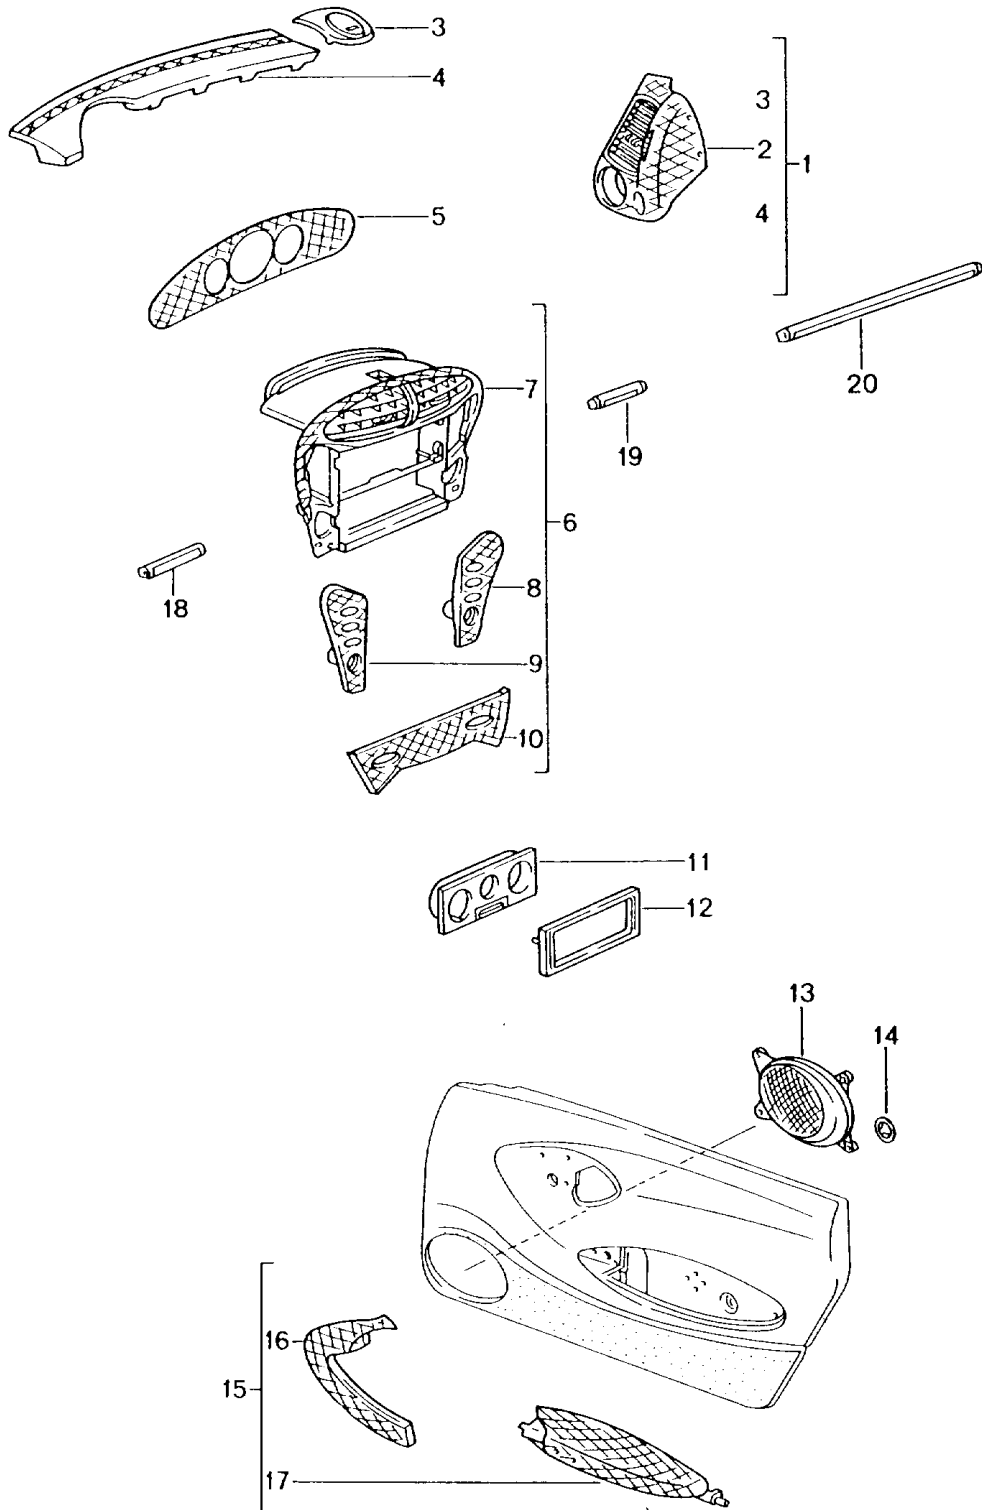

Model: TEQ Model life 1985>>2012

Pos	Part Number	Description	Remark	Qty	Model
-		Navigation system comprising:			
7	996 552 969 90	Mounting frame Centre nozzle Carbon		1	
-		or			
(7)	000 044 801 10	Carrier Centre nozzle Carbon		1	PR:662
8	996 552 968 07	Trim for switch Carbon	right	1	
9	996 552 967 07	Trim for switch Carbon	left	1	
10	996 552 972 05	Trim for switch Carbon	lower	1	
-		also use:			
11	996 552 991 01	Cover heater Carbon		1	
-		or			
12	996 552 992 01	Cover Air-conditioning switch Carbon		1	
-	996 552 963 04	Trim for switch Air conditioning Carbon		1	PR:662
-	996 552 967 11	Trim for switch Centre console Carbon	02-05 front	1	
13	000 044 801 14	Loudspeaker trim Door speaker Carbon		1	
14	999 591 946 02	Clamping washer Discontinued part		8	
14	999 591 946 03	Clamping washer		8	
15	000 044 801 04	Installation kit Door Carbon		1	
-		comprising:			
16	996 555 989 02	Cover Carbon	right	1	
(16)	996 555 988 02	Cover Carbon	left	1	
17	996 555 987 02	Cover Stowage compartment Carbon	right	1	
(17)	996 555 986 02	Cover Stowage compartment Carbon	left	1	
-		use if required:			
18	996 552 996 01	Cover trim	left lhd	1	PR:098
(18)	996 552 997 01	Cover trim	right rhd	1	PR:099
19	996 552 998 02	Cover trim	lhd	1	PR:098
(19)	996 552 998 03	Cover trim	rhd	1	PR:099
20	986 552 987 04	Trim	right lhd	1	PR:098
(20)	986 552 987 05	Trim Carbon	left rhd	1	PR:099

Model: TEQ

Model life 1985>>2012