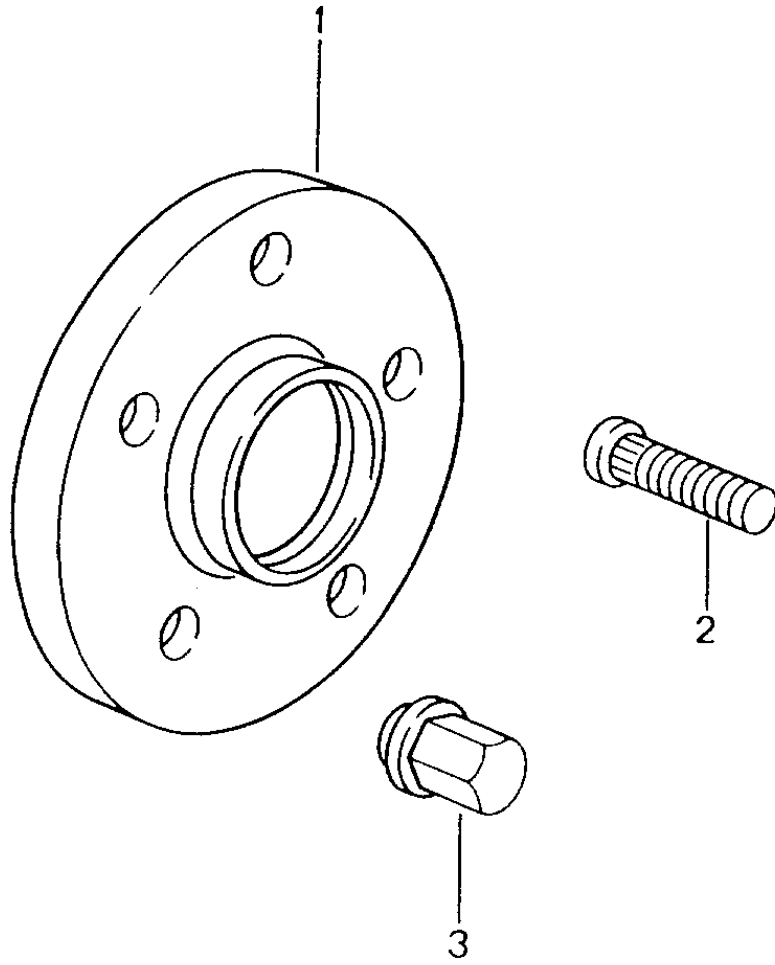

Model: TEQ

Model life 1985>>2012

Model: TEQ Model life 1985>>2012

Pos	Part Number	Description	Remark	Qty	Model
(1)	993 361 605 00	Widening of track Spacer ring 5MM		1	
		without:			
-	000 044 500 09	Wheel bolt Spacer ring Retrofit kit 5MM		1	996 986 987
		comprising:			
(1)	996 361 605 90	Spacer ring 5MM		4	
-	900 269 106 09	countersunk bolt M 6 X 16		8	
-	996 361 203 90	Wheel bolt Identification: >> >> red		16	
-	996 361 057 90	Wheel bolt Anti-theft protection		1	
-	000 044 500 10	Retrofit kit Spacer ring 17MM	05-08	1	997
		comprising:			
1	996 361 617 00	Spacer ring 17MM		2	
-	999 182 006 31	Wheel nut silver		10	
-	000 044 500 41	Retrofit kit Shim 17MM	1998-	1	986 996 991
		comprising:			
-	996 361 617 00	Spacer ring		2	
-	999 182 003 36	Wheel nut Black		10	
(1)	996 361 617 00	Spacer ring 17MM		2	993 996 986 9PA
		with:			
(1)	996 361 621 00	Wheel bolt D - MJ 1998>> Spacer ring 21MM		2	
		with:			
-	000 044 500 11	Wheel bolt Retrofit kit Spacer ring 21MM		1	
		comprising:			
(1)	996 361 621 00	Spacer ring 21 MM		2	
-	999 182 003 36	Wheel nut		10	
(1)	996 361 625 00	Spacer ring 25MM		2	
		with:			
-	000 044 500 12	Wheel bolt Retrofit kit Spacer ring 25MM		1	
		comprising:			
-	996 361 625 00	Spacer ring 25MM		2	
-	999 182 003 36	Wheel nut		10	
(1)	930 331 611 06	Spacer ring 28MM		2	
		also use:			