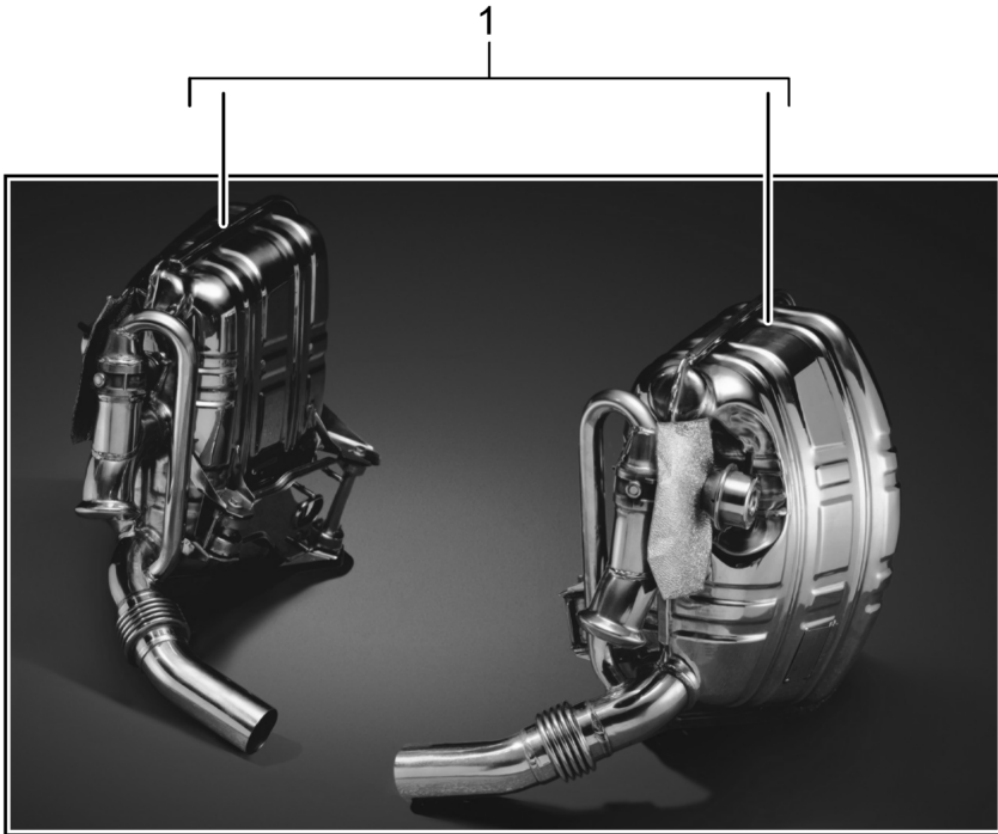

Model: TEQ

Model life 1985>>2012