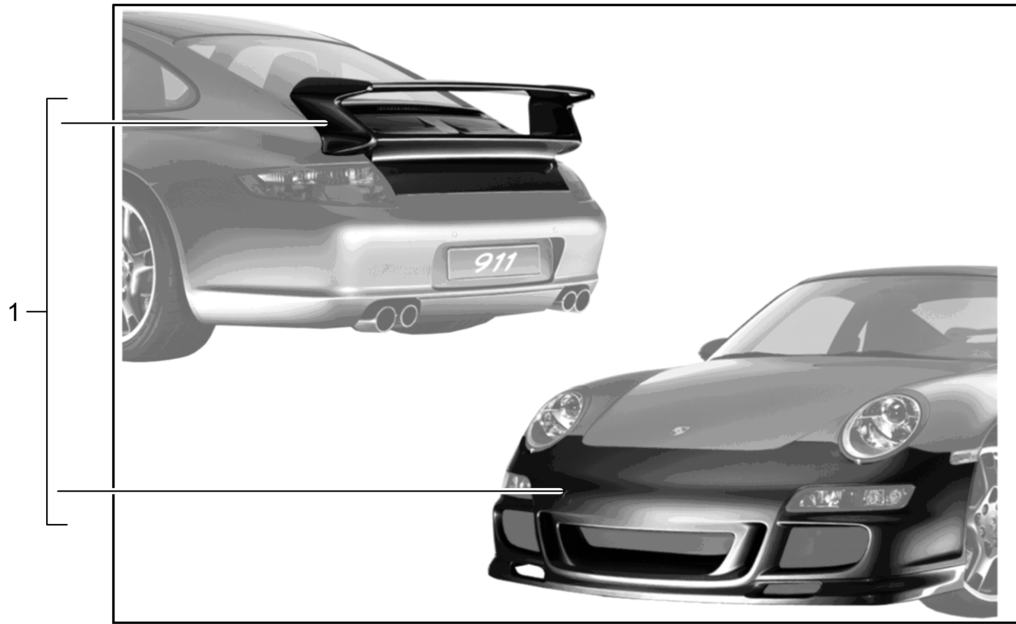

Model: TEQ

Model life 1985>>2012

Model: TEQ Model life 1985>>2012

Pos	Part Number	Description	Remark	Qty	Model
-		Aerokit "CUP" Front end cover Sport version D - MJ 2005>> Inst. & Conv. Instructions 911 coupe Group 6 6658 (1/05) Attention			911 (997) Coupe, GTS 911 (997) alle  alle
1	997 044 802 00	Aerokit Set (complete) D - MJ 2005>> - MJ 2008 Discontinued part		1	911(997) Coupé, alle PR:288
(1)	997 044 802 01	Aerokit Set (complete) D - MJ 2005>> - MJ 2008 Discontinued part		1	911(997) Coupé, alle PR:-288
(1)	997 044 802 04	Aerokit Set (complete) D - MJ 2005>> - MJ 2008 Discontinued part		1	911(997) Coupé, alle PR:X51
-		Inst. & Conv. Instructions 911 coupe Group 6 6658 (46/09) Attention			alle
2	997 044 802 12	Aerokit Set (complete) D - MJ 2009>> Discontinued part		1	911(997) Coupé, alle PR:-183
(2)	997 044 802 19	Aerokit Set (complete) D - MJ 2009>> Discontinued part		1	911(997) Coupé, alle PR:183
-		Inst. & Conv. Instructions 911 GTS Group 6 6699 (3/11) Attention			Coupé
(2)	997 044 802 22	Aerokit Set (complete) D - MJ 2011>> Discontinued part		1	911(997) GTS Coupé PR:011
-		Inst. & Conv. Instructions 911 Group 6 6315 (5/10) Attention			
3	997 044 802 11	Front end cover Sport version Set D - MJ 2009>>		1	911(997) alle PR:-011,-183
(3)	997 044 802 21	Front end cover Sport version Set D - MJ 2009>>		1	911(997) alle PR:-011,183