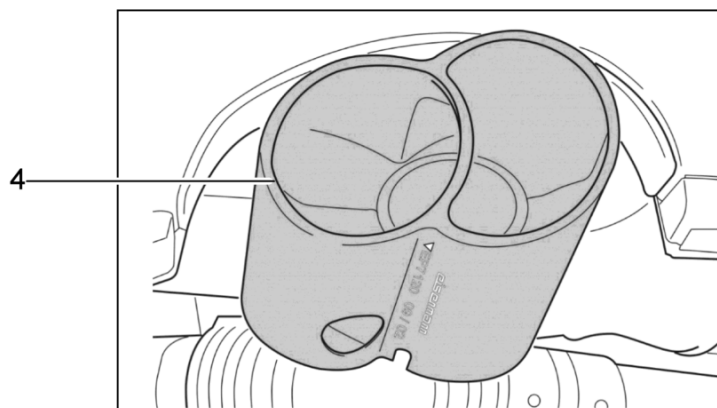

Model: TEQ

Model life 1985>>2012

Pos	Part Number	Description	Remark	Qty	Model
-		Tailpipe Trim D - MJ 1997>> - MJ 2004 Technical information Boxster Group 2 2635 (3/97) Attention			Boxster(986) alle
1	986 111 980 00	Trim for exhaust tail pipe D - MJ 1997>> - MJ 2002		1	Boxster
2	986 111 980 01	Trim for exhaust tail pipe Trim D - MJ 2003>> - MJ 2004		1	Boxster/S

Model: TEQ

Model life 1985>>2012