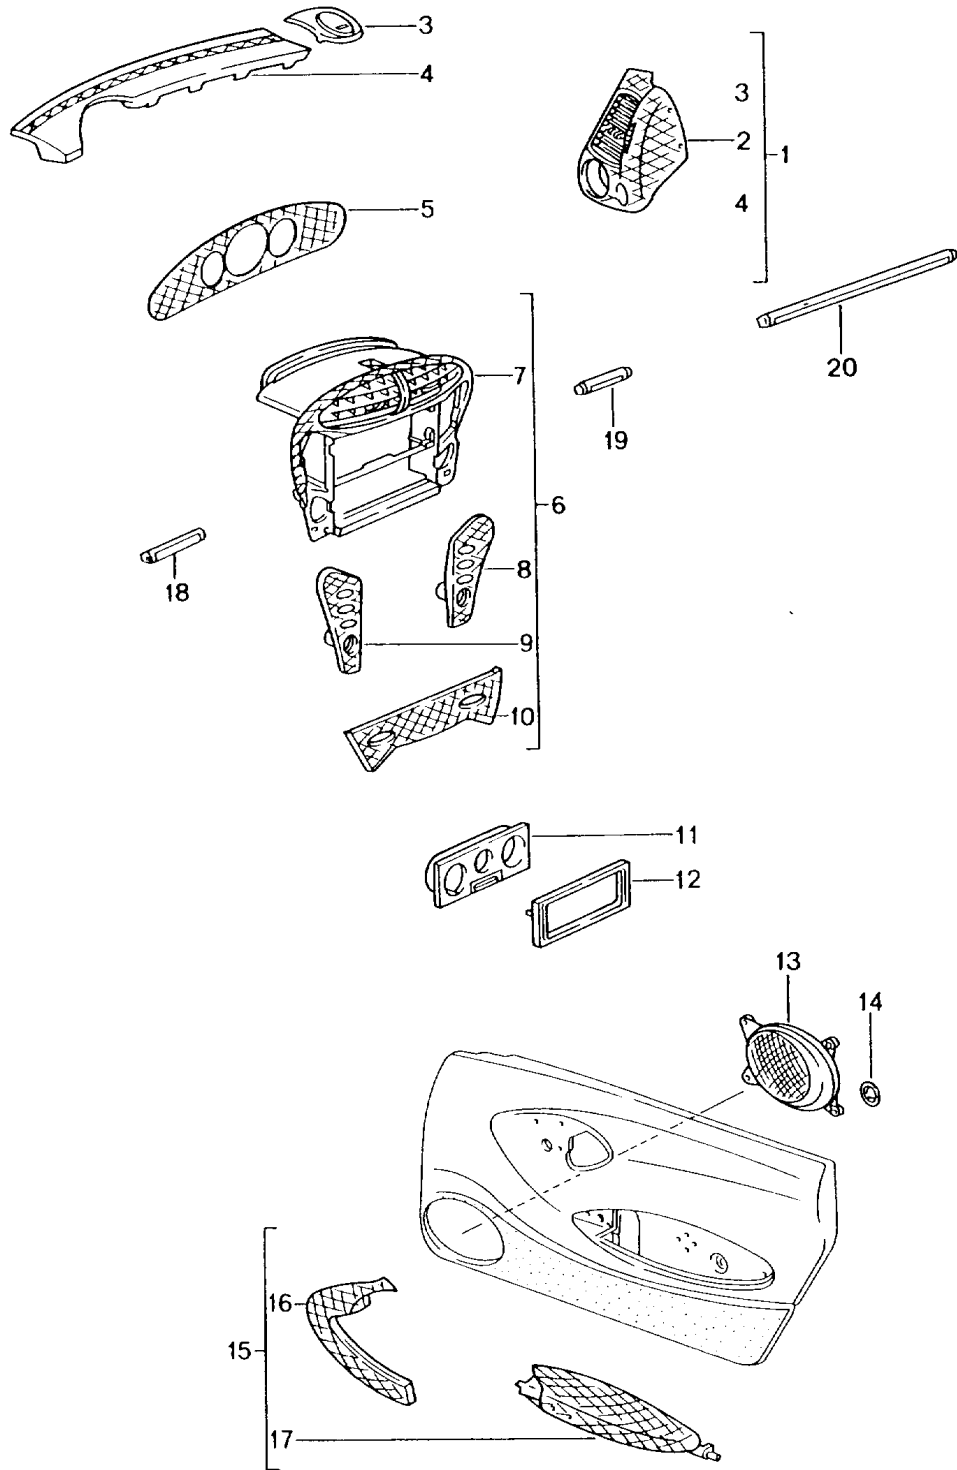

Model: TEQ Model life 1985>>2012

Pos	Part Number	Description	Remark	Qty	Model
-		Navigation system with:			
7	000 044 801 20	D - MJ 1998>> - MJ 2001 comprising: Carrier Centre nozzle Light maple rootwood		1	
(7)	000 044 801 21	or Carrier Centre nozzle Light maple rootwood		1	PR:662
8	996 552 968 05	Trim for switch Light maple rootwood	right	1	
9	996 552 967 05	Trim for switch Light maple rootwood	left	1	
10	996 552 972 01	Trim for switch Light maple rootwood	lower	1	
-		also use:			
11	996 552 991 03	Cover heater Light maple rootwood		1	
-		or			
12	996 552 992 03	Cover Air-conditioning switch Light maple rootwood		1	
-		Trim		1	PR:662
13	000 044 801 28	Air conditioning Light maple rootwood Loudspeaker trim Door speaker Light maple rootwood		1	
14	999 591 946 02	Clamping washer Discontinued part		8	
14	999 591 946 03	Clamping washer		8	
15	000 044 801 05	Installation kit Door Light maple rootwood		1	
-		comprising:			
16	996 555 989 00	Pull handle Light maple rootwood	right	1	
(16)	996 555 988 00	Pull handle Light maple rootwood	left	1	
17	996 555 987 00	Cover Stowage compartment Light maple rootwood	right	1	
(17)	996 555 986 00	Cover Stowage compartment Light maple rootwood	left	1	
-		use if required:			
18	996 552 996 04	Cover trim Light maple rootwood	left lhd	1	PR:098
(18)	996 552 997 04	Trim Light maple rootwood	right rhd	1	PR:099
19	996 552 998 08	Cover trim Light maple rootwood	lhd	1	PR:098
(19)	996 552 998 09	Trim Light maple rootwood	rhd	1	PR:099
20	986 552 987 08	Cover trim Light maple rootwood	right lhd	1	PR:098
(20)	996 552 959 03	Trim Light maple rootwood	left rhd	1	PR:099

Model: TEQ

Model life 1985>>2012