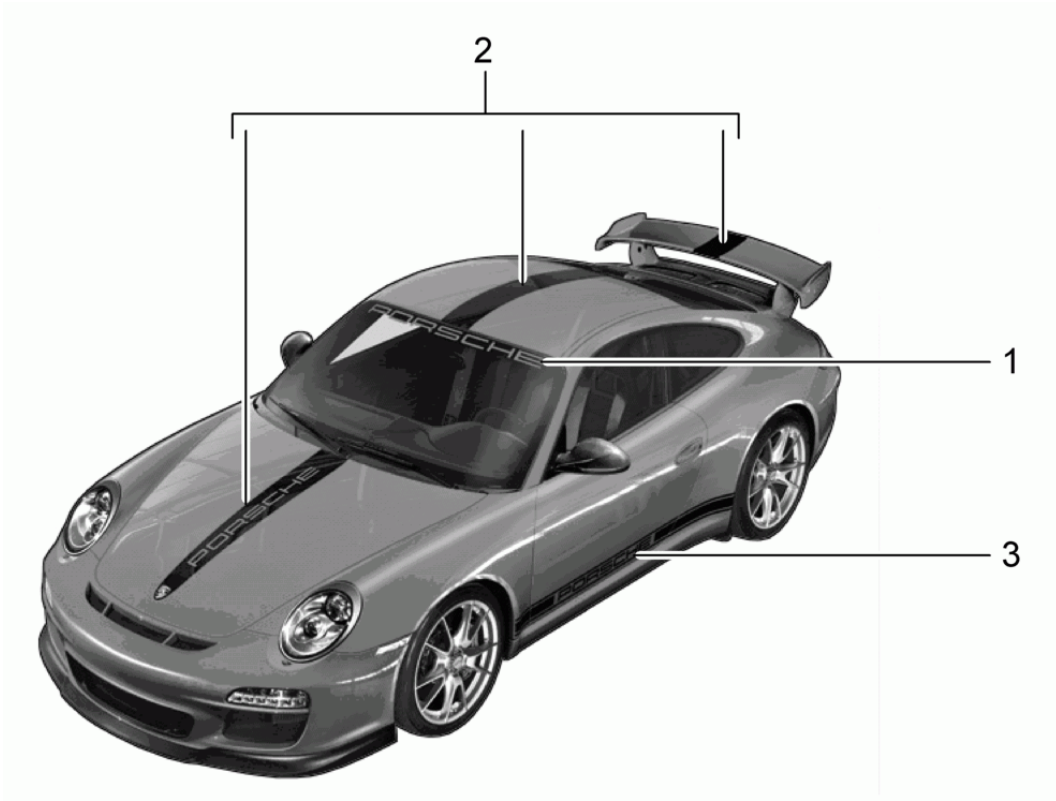

Model: TEQ

Model life 1985>>2012

Model: TEQ Model life 1985>>2012

Pos	Part Number	Description	Remark	Qty	Model
-		Decorative film inscription Motor sports D - MJ 2007>> Inst. & Conv. Instructions 911 GTx Group 6 6646 (6/11) Attention			911(997) GT3 / GT3 RS GT2 / GT2 RS  alle
1	997 044 850 06	Decorative film inscription Windscreen Indian red		1	
(1)	997 044 850 07	Decorative film inscription Windscreen Carrara white		1	
(1)	997 044 850 08	Decorative film inscription Windscreen Aluminium coloured		1	
(1)	997 044 850 09	Decorative film inscription Windscreen green		1	
2	997 044 850 10	Decorative film inscription Set Black	upper	1	
(2)	997 044 850 11	Decorative film inscription Set Indian red	upper	1	
(2)	997 044 850 12	Decorative film inscription Set Carrara white	upper	1	
(2)	997 044 850 13	Decorative film inscription Set Aluminium coloured	upper	1	
3	997 044 850 14	Decorative film inscription Set Black	side	1	
(3)	997 044 850 15	Decorative film inscription Set Indian red	side	1	
(3)	997 044 850 16	Decorative film inscription Set Carrara white	side	1	
(3)	997 044 850 17	Decorative film inscription Set Aluminium coloured	side	1	GT3 RS