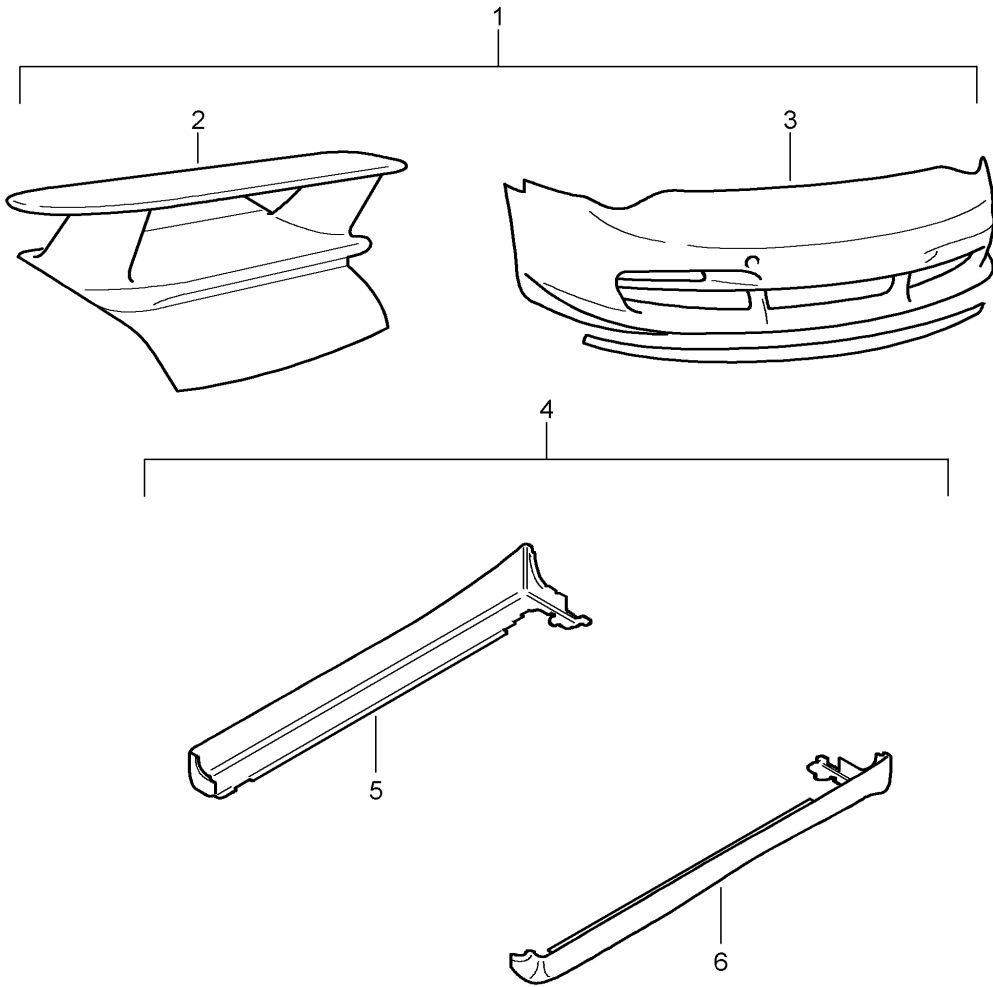

Model: TEQ

Model life 1985>>2012

Model: TEQ Model life 1985>>2012

Pos	Part Number	Description	Remark	Qty	Model
-		Aerokit "Cup II" D - MJ 2002>> - MJ 2004 Technical information 911 Coupe 2 Group 6 6658 Attention			911(996) Coupe 2
1	000 044 802 02	Aerokit Set		1	
-		comprising:			
2	996 512 901 02	Cover		1	
		with:			
	996 512 901 02 G2X	Rear spoiler primed Set			
4	000 044 802 15	Side member trim Set		1	
3	000 044 802 28	Front spoiler Set		1	
4	000 044 802 15	Side member trim Set		1	
-		comprising:			
6	996 559 983 04	Side member trim	left	1	
5	996 559 984 04	Side member trim	right	1	
3	000 044 802 28	Front spoiler primed Set		1	
-		comprising:			
-	964 505 103 00	Cover cap		1	
-	964 505 103 00 G2X	Cover cap			
-	999 651 225 40	Safety rope		1	
-	996 505 980 06	Front apron		1	
-	996 505 980 06 G2X	primed			
-	996 505 986 02	Spoiler		1	
-	996 505 986 02 G2X	primed			
-	999 507 497 40	Spreader rivet		21	