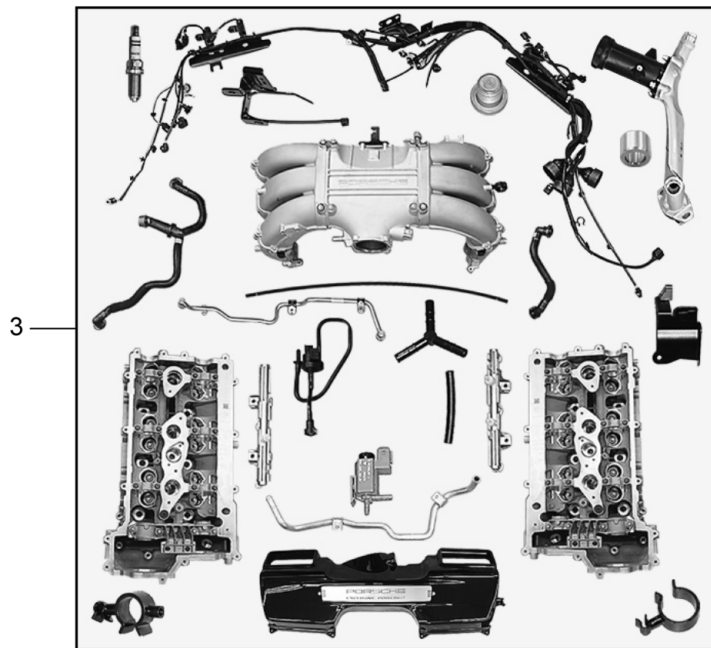

Model: TEQ

Model life 1985>>2012