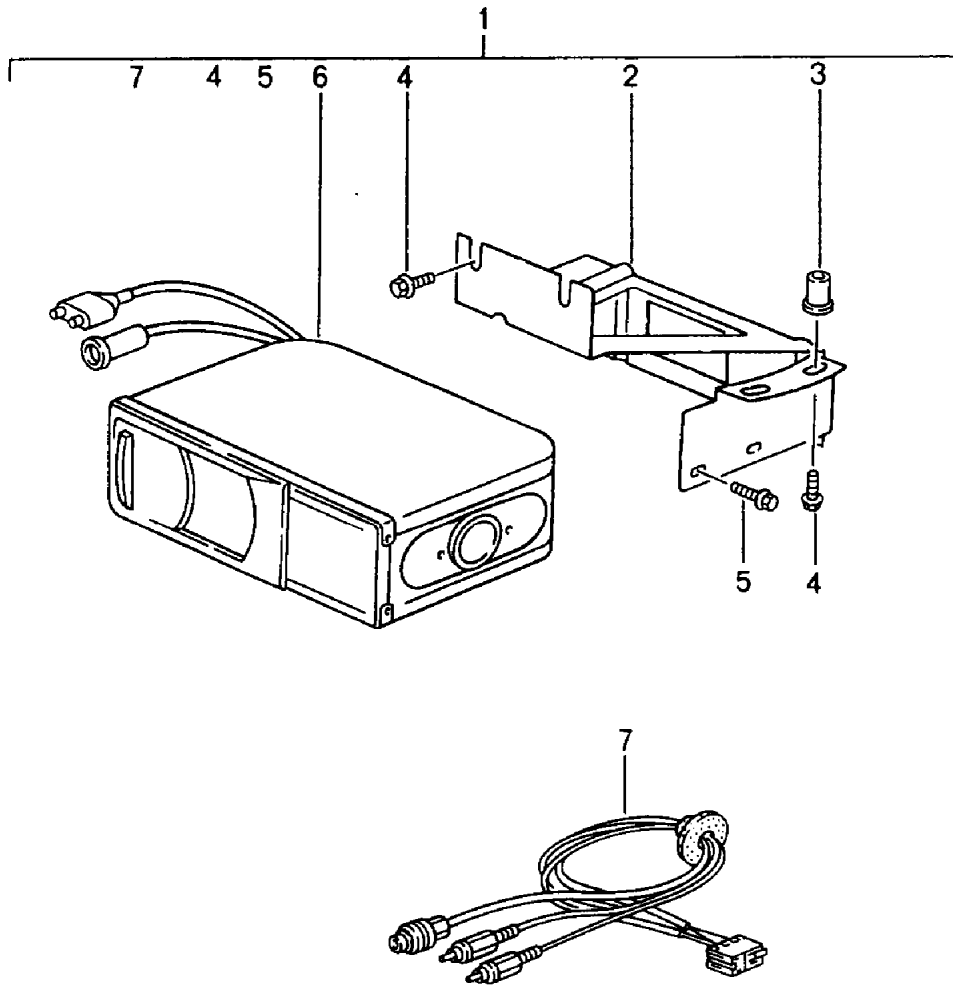

Model: TEQ

Model life 1985>>2012

Model: TEQ

Model life 1985>>2012

Pos	Part Number	Description	Remark	Qty	Model
		CD changers CDC3			911(993)
1	000 044 900 10	D - MJ 1994>> - MJ 1998 CD changer pack.,retrofit set CDC3 for vehicles with Radio unit BECKER CR-11/-21/-31 Set comprising: 2 993 645 221 00 bracket for cd-changer (3) 999 500 044 02 Nut 4 900 075 440 07 Bolt with washer 5 999 075 067 09 Bolt with washer 6 993 645 130 00 CD changers 7 993 645 453 00 Connection cable - 993 645 113 00 Magazine - also use: - 993 555 675 02 Trim 993 555 675 02 5FV Black 993 555 675 02 A16 anthracite - use if required: - 993 551 067 08 Front-compartment carpet D - MJ 1996>> - MJ 1998 993 551 067 08 5FV Black 7 993 645 453 00 Connection cable - 000 044 900 28 bracket for cd-changer for Spare wheel well		1	/LL
				1	
				4	
				4	
				6	
				1	
				1	/LL
				1	
				1	
				1	
				1	
				1	