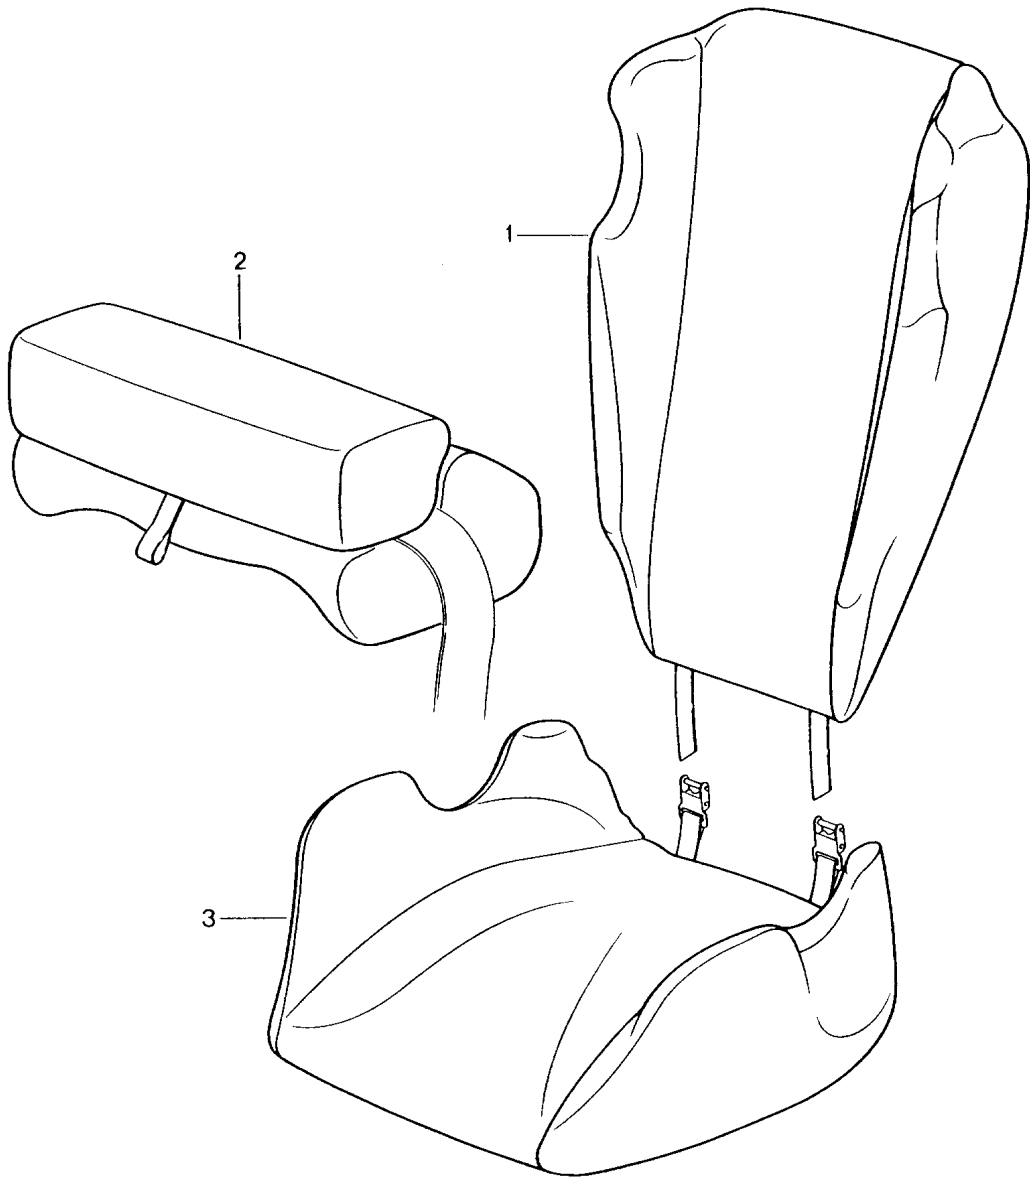

Model: TEQ

Model life 1985>>2012

Model: TEQ

Model life 1985>>2012

Pos	Part Number	Description	Remark	Qty	Model
-		child seat "CARLI" See memo Ti: 6-ZYL./GR.7/ NR.5/97 Attention	84-95 94-98		944/928 911(993)
-		child seat "Carli" 3-part for vehicles with 3-point automat. seat belt			
1	000 802 031 01	Backrest Mulit-coloured		1	
2	000 802 041 01	Foam part Mulit-coloured		1	
3	000 802 021 01	Seat cushion Mulit-coloured		1	
-	000 802 051 00	Spacer		1	944,968,928
-	000 043 202 42	padding for child seat		1	911