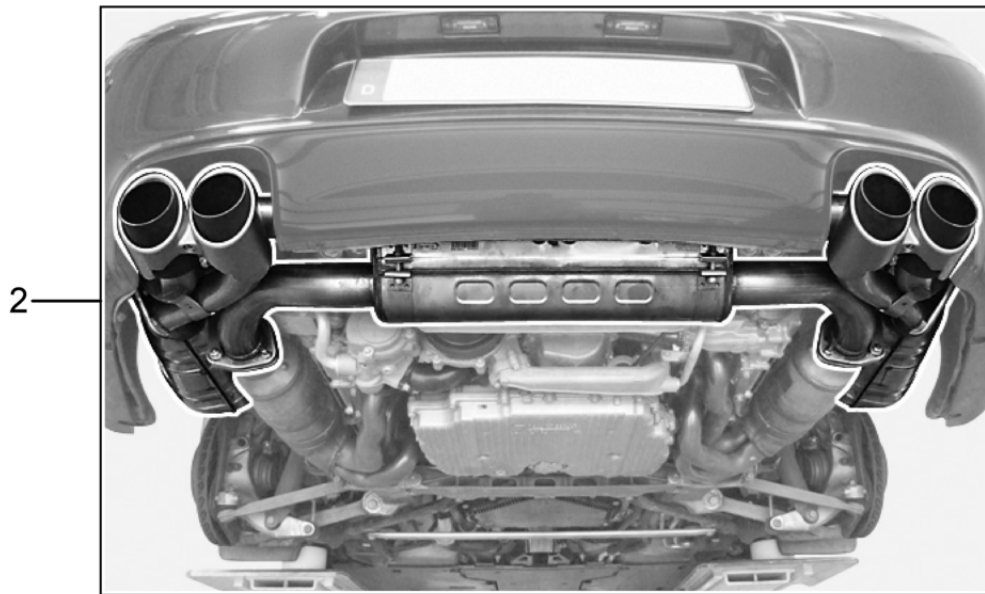

Model: TEQ

Model life 1985>>2012