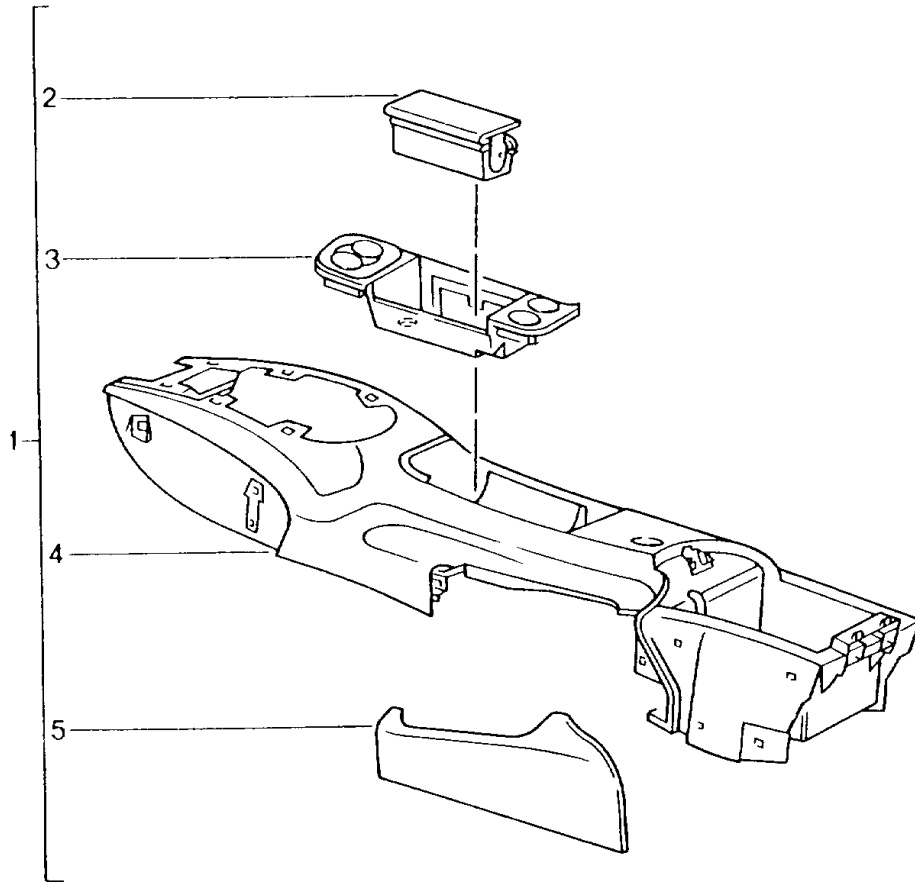

Model: TEQ

Model life 1985>>2012

Model: TEQ

Model life 1985>>2012

Pos	Part Number	Description	Remark	Qty	Model
1	000 044 801 77	Retrofit kit tunnel Dark maple rootwood Retrofit kit tunnel Dark maple rootwood	97-04 98-04	1	BOXSTER 911
-		comprising:			
2	986 552 997 04	Ashtray insert Dark maple rootwood		1	
3	986 552 996 04	ashtray Dark maple rootwood		1	
4	986 552 995 04	Centre console Dark maple rootwood		1	
5	996 552 993 04	Cover handbrake Dark maple rootwood		1