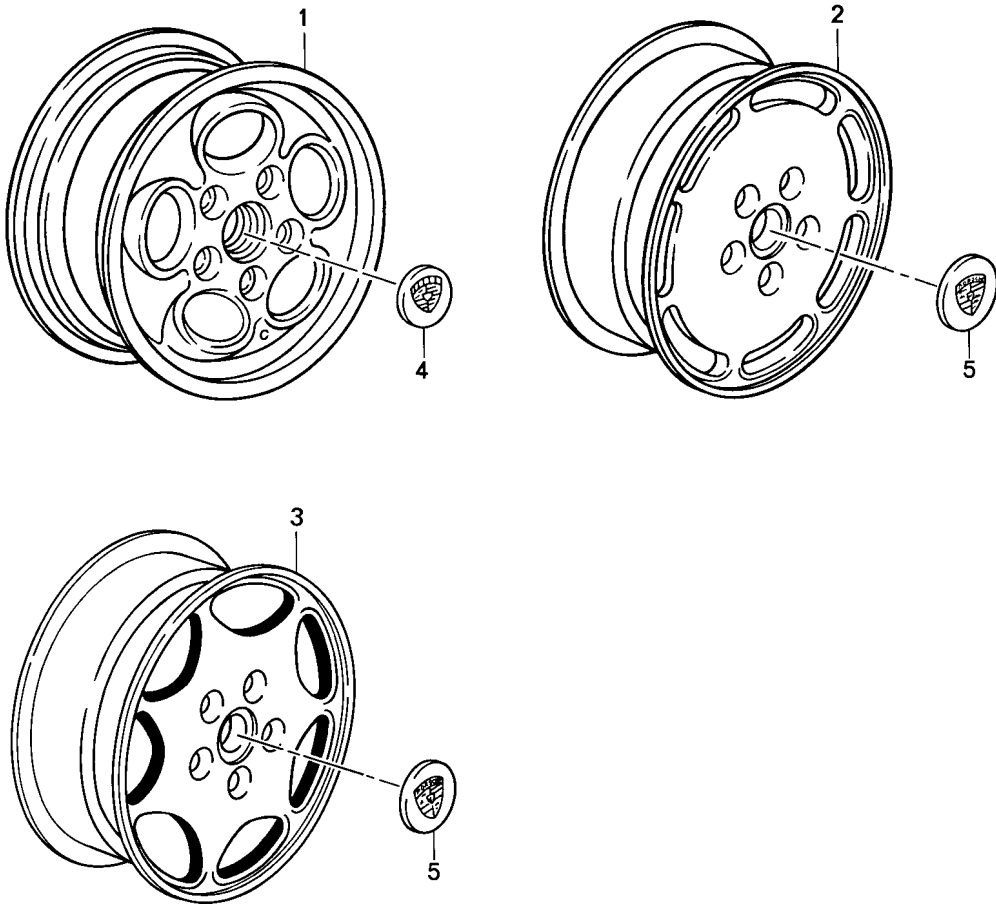

Model: TEQ

Model life 1985>>2012

Model: TEQ Model life 1985>>2012

Pos	Part Number	Description	Remark	Qty	Model
(1)	993 361 605 00	Shim 5 MM Anti-theft protection Spacer ring 5 MM  without:		1	911 (993) 911 (996) Boxster(986) 911 (993)
-	000 044 500 09	Wheel bolt Spacer ring 5 MM Set		1	911 (996) Boxster(986)
-		comprising:			
(1)	996 361 605 90	Spacer ring		4	5 mm
-	900 269 106 09	countersunk bolt		8	M6 x 16
-	996 361 203 90	Wheel bolt		16	M14x1,5x49
		Identification: >> >> red			
-	997 361 980 10	Set Wheel bolt		1	
-	000 044 500 10	Anti-theft protection Retrofit kit Spacer ring 17MM		1	997
-		comprising:			
1	996 361 617 00	Spacer ring 17MM		2	
-	999 182 006 31	Wheel nut silver		10	
-	000 044 500 41	Retrofit kit Shim 17MM		1	986 996 991
-		comprising:			
-	996 361 617 00	Spacer ring		2	
-	999 182 003 36	Wheel nut Black		10	
(1)	996 361 617 00	Spacer ring 17MM		1	BOXSTER CARRERA
		with:			
(1)	996 361 621 00	Wheel bolt Spacer ring 21MM		1	
		with:			
-	000 044 500 11	Wheel bolt Retrofit kit Spacer ring 21MM		1	
-		comprising:			
(1)	996 361 621 00	Spacer ring 21 MM		2	
-	999 182 003 36	Wheel nut		10	
(1)	996 361 625 00	Spacer ring 25MM		1	
		with:			
-	000 044 500 12	Wheel bolt Retrofit kit Spacer ring 25MM		1	
-		comprising:			
-	996 361 625 00	Spacer ring 25MM		2	
-	999 182 003 36	Wheel nut		10	
(1)	930 331 611 06	Spacer ring 28MM		1	
		also use:			