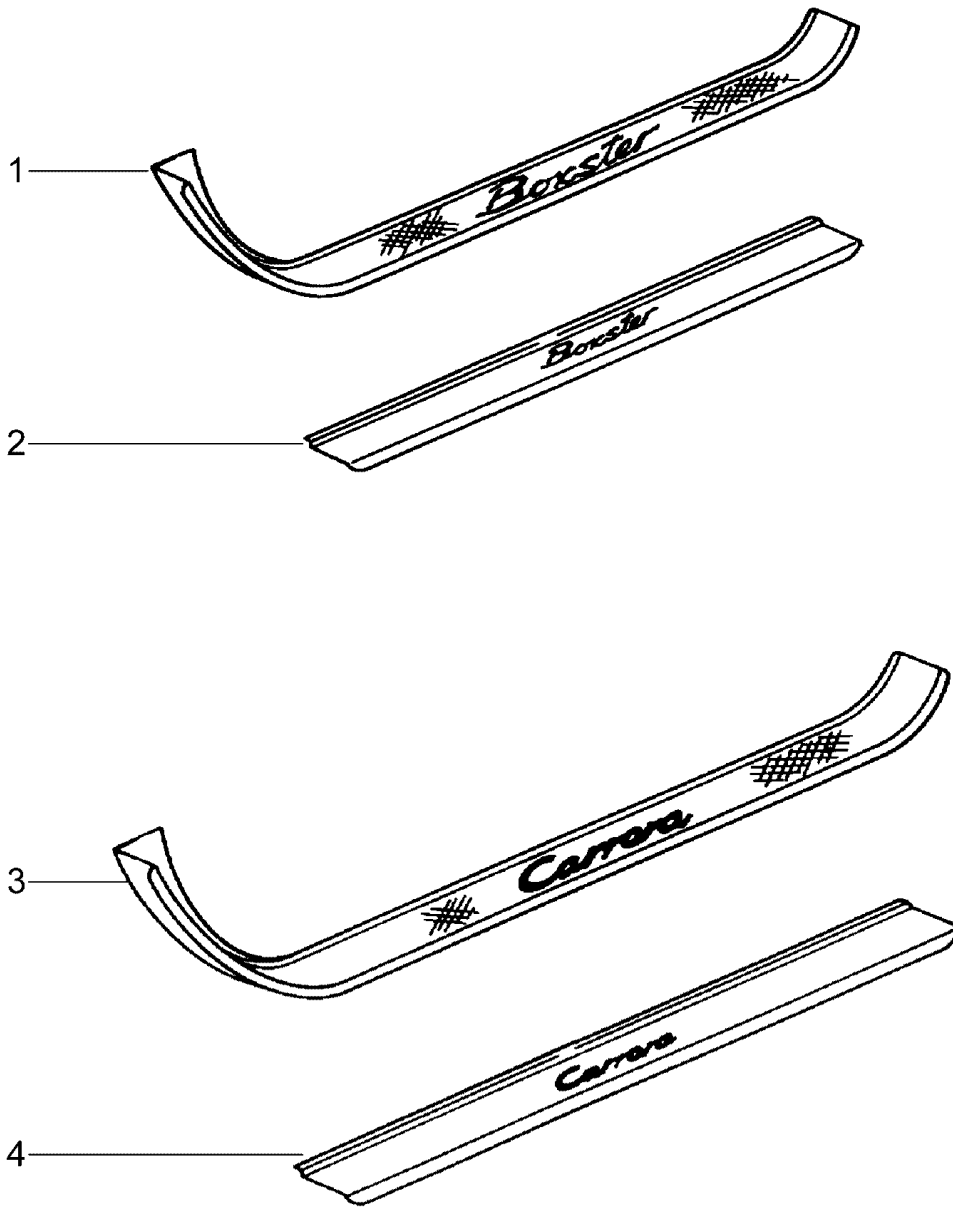

Model: TEQ

Model life 1985>>2012

Model: TEQ

Model life 1985>>2012

Pos	Part Number	Description	Remark	Qty	Model
		Sill trim strip	97-04		Boxster(986)
1	986 551 981 00	Sill trim strip Carbon inscription	98-05	1	911 (996)
2	986 551 981 01	Sill trim strip stainless steel inscription		1	Boxster
(1)	000 044 801 97	Entry strip with lettering		1	Boxster
(2)	000 044 801 98	Entry strip with lettering		1	Boxster S
3	996 551 984 06	Entry strip with lettering Carbon		1	Boxster S C2 / C4
4	996 551 984 01	Entry strip with lettering		1	Carrera C2 / C4
(3)	996 551 984 90	Entry strip with lettering		1	Carrera GT3
(4)	996 551 984 91	Entry strip with lettering Carbon		1	C2 / C4 GT3 GT3
(3)	996 551 984 02	Entry strip with lettering stainless steel		1	C2 / C4 GT3 Turbo / C4S
(4)	996 551 984 03	Entry strip with lettering Carbon		1	Turbo Turbo / C4S
(3)	996 551 984 04	Entry strip with lettering stainless steel		1	Turbo Targa
(4)	996 551 984 05	Entry strip with lettering Carbon		1	C2 / C4 Targa Targa
(3)	996 551 984 92	Entry strip with lettering stainless steel		1	C2 / C4 Targa GT2
(4)	996 551 984 93	Entry strip with lettering Carbon		1	Turbo / C4S GT2 GT2
(3)	000 044 802 23	Sill trim strip Carbon		1	Turbo / C4S GT2 C4S
(4)	000 044 802 20	Sill trim strip stainless steel inscription		1	GT2 / Turbo C4S C4S GT2 / Turbo C4S