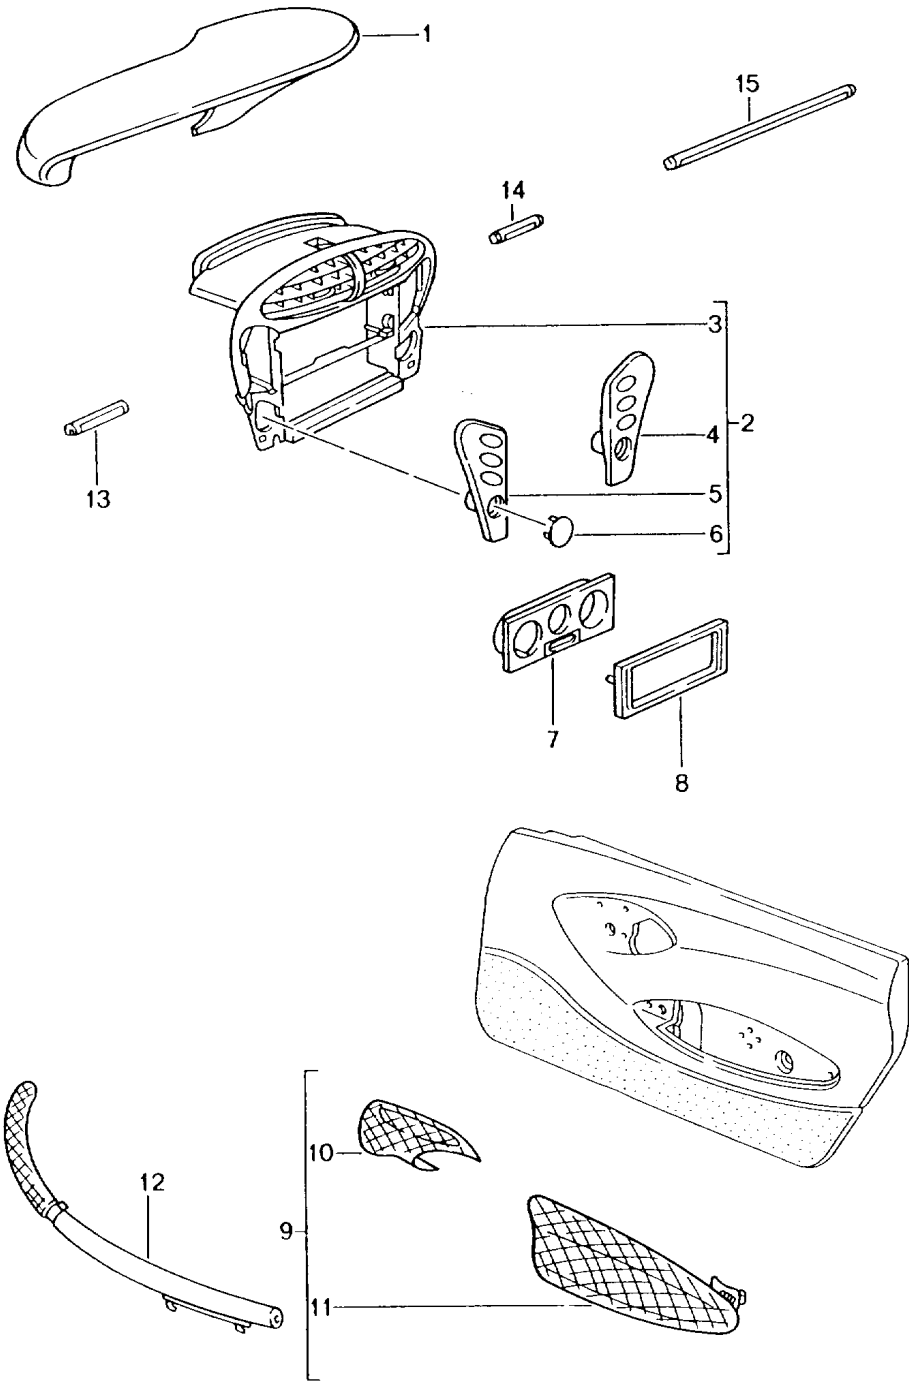

Model: TEQ

Model life 1985>>2012