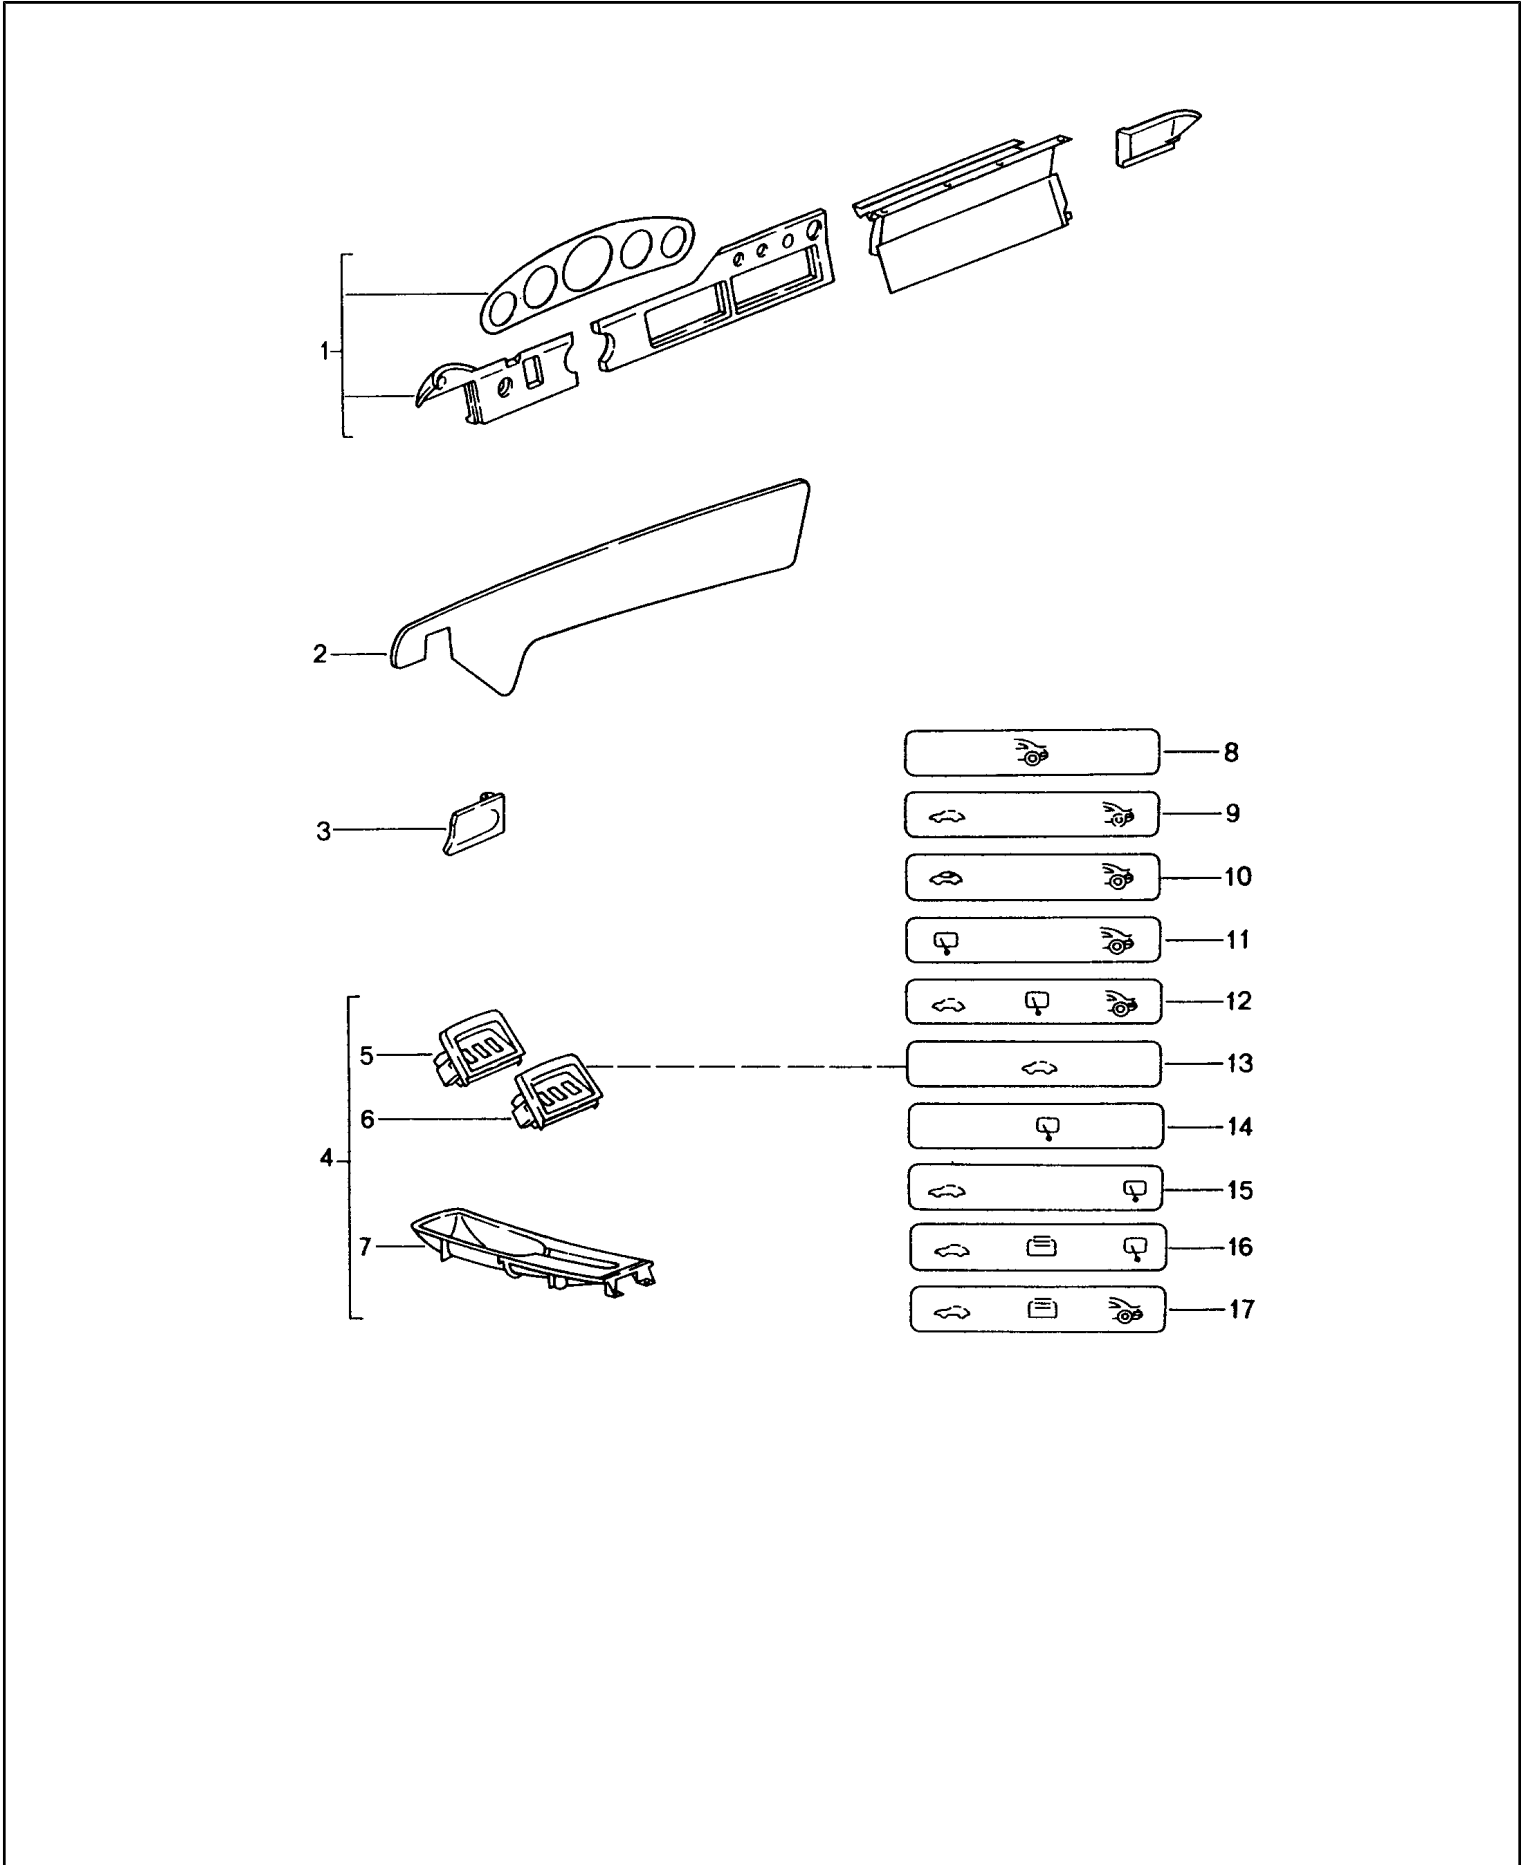

Model: TEQ

Model life 1985>>2012

Model: TEQ

Model life 1985>>2012

Pos	Part Number	Description	Remark	Qty	Model
1	993 552 985 04	Passenger compartment Carbon Installation kit Instrument carrier Instrument panel trim Carbon	89-94 94-98 89-98	1	911(964) 911(993) 911(964/993) PR:098,-425
(1)	993 552 985 05	Installation kit Instrument carrier Instrument panel trim Carbon	89-98	1	911(964/993) PR:099,-425
-	000 044 800 79	Cover Airbag Cover (passenger side) Upper part/lower part Carbon		1	911(993)
-	000 044 800 67	Cover Airbag Cover (passenger side) Upper part/lower part Carbon inscription TURBO S	98	1	911(993) Turbo S PR:092
-	000 044 801 88	Trim Radio unit Air-conditioning switch Heating regulator Carbon	94-98	1	911(993)
-	000 044 801 94	Trim Ignition starter lock Headlight range control Carbon	94-98	1	911(993)
2	000 044 800 63	Installation kit Cover panel Door	97-98	1	911(993)
3	993 555 980 01	Inner actuator	94-98 left	1	911(993)
(3)	993 555 981 01	Inner actuator	94-98 right	1	911(993)
4	000 044 800 60	Installation kit Centre console comprising:	94-98	1	911(993)
-	000 044 800 82	Trim for switch	94-98	1	911(993)
6	000 044 800 83	Centre console Trim for switch	upper 94-98	1	911(993)
7	000 044 800 36	Centre console Cup for	center 94-98	1	911(993)
8	993 632 171 00	Brake lever Diffusor lens	94-98	1	911(993)
9	993 632 171 11	Rear spoiler Diffusor lens Rear spoiler Sunroof	94-98	1	911(993) PR:650
10	993 632 171 12	Diffusor lens Rear spoiler Convertible top	94-98	1	911(993) PR:439
11	993 632 171 13	Diffusor lens Rear spoiler Rear window wiper	94-98	1	911(993) PR:425
12	993 632 171 14	Diffusor lens Rear spoiler	94-98	1	911(993) PR:425,650